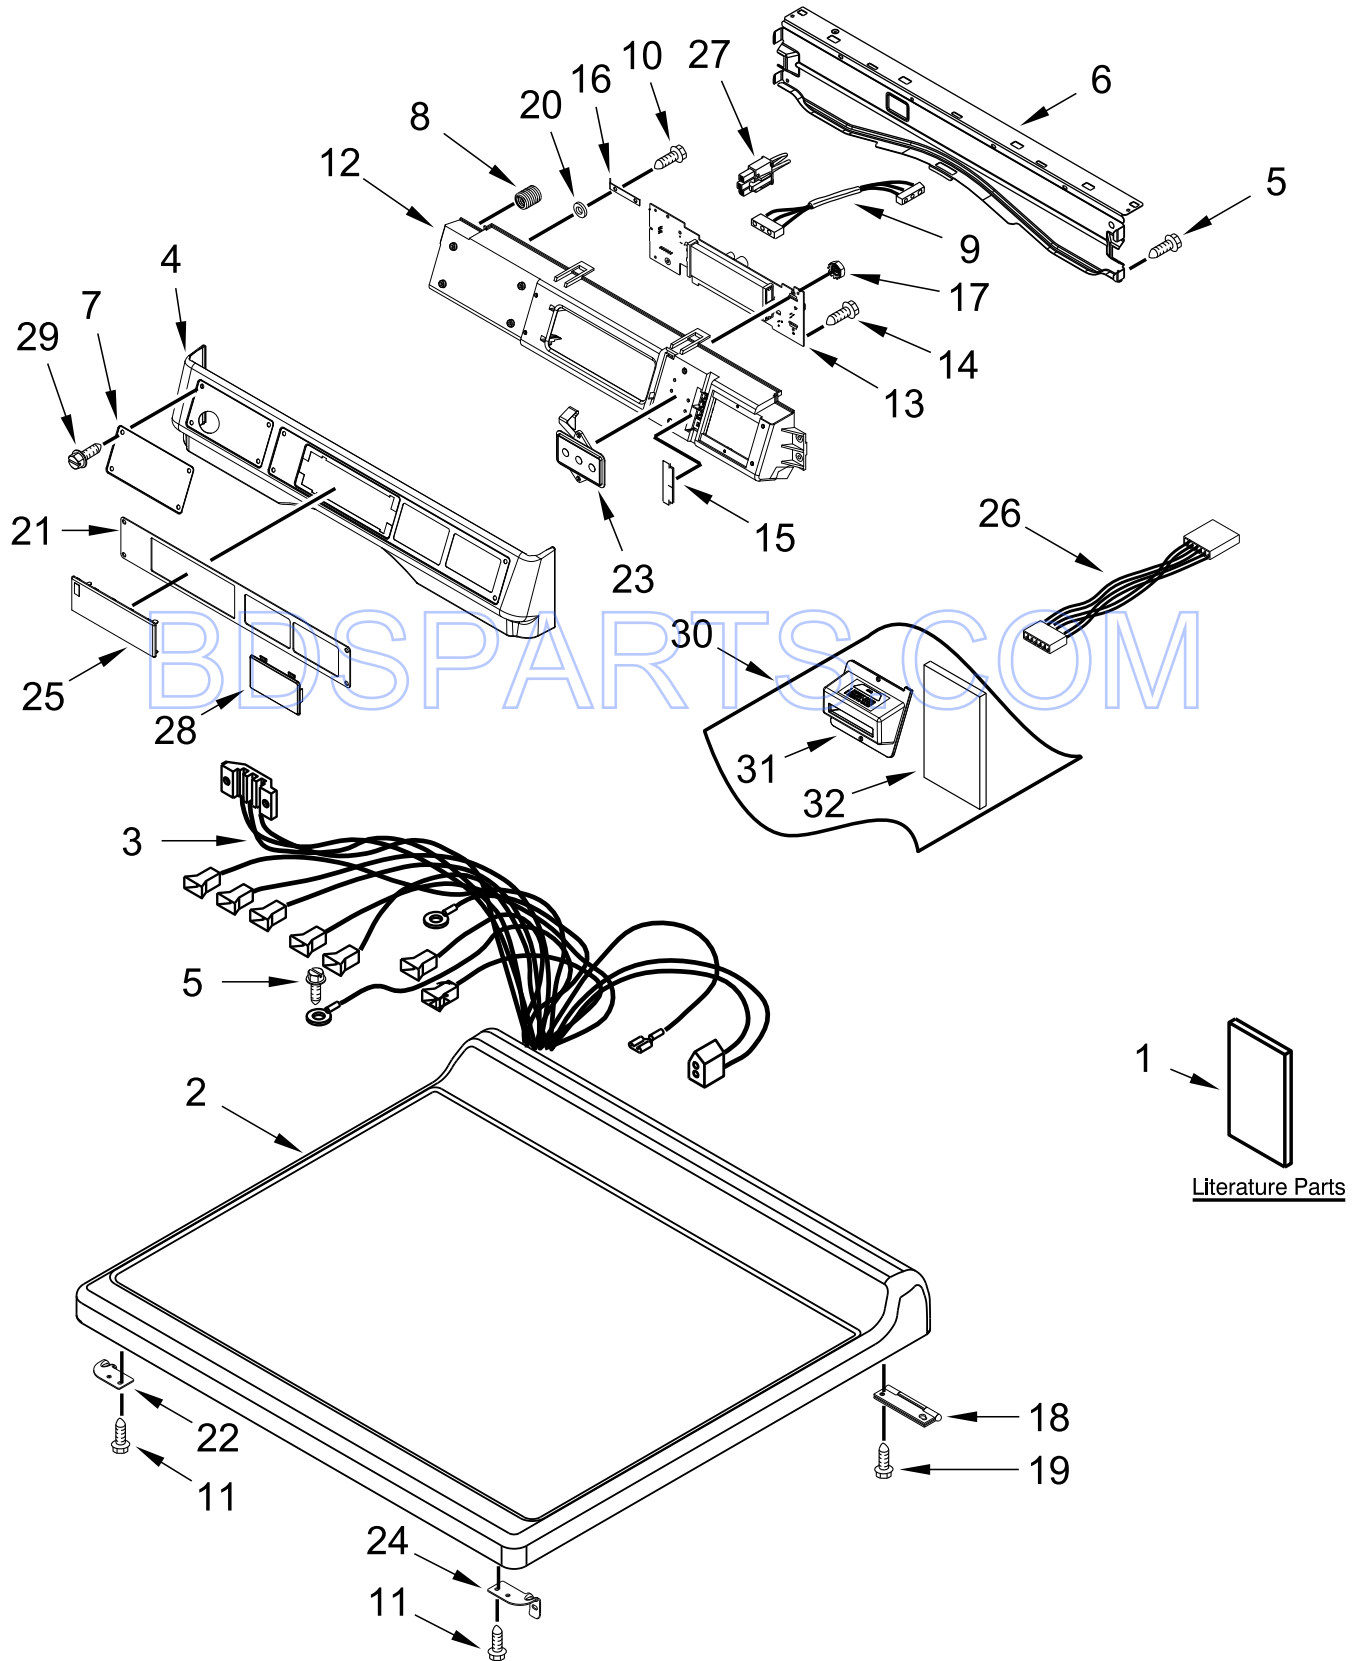

COMMERCIAL ELECTRIC DRYER

MODELS:

MDE28PRCYW0 (White)

BDSPARTS.COM

TOP AND CONSOLE PARTS

TOP AND CONSOLE PARTS

<u>Illus. No.</u>	<u>Part No.</u>	<u>Description</u>	<u>Illus. No.</u>	<u>Part No.</u>	<u>Description</u>	<u>Illus. No.</u>	<u>Part No.</u>	<u>Description</u>
1		Literature Parts	10	488234	Screw	22	W10137445	Bracket - Top Panel, Left
	W10590740	Installation Instruction	11	3390647	Screw	23	W10779142	Switch, Membrane & Backer Plate
	W10589717	Tech Sheet	12	W10137427	Console (Inner)	24	W10137444	Bracket - Top Panel, Right
	W10166310	Wiring Diagram	13	W10166387	User-Interface Assembly	25	W10267645	Cover, Display
2		Top	14	489136	Screw	26	W10331020	Harness, Wiring Card Reader
	W10137410	White	15	W10187276	Seal, Console	27	W10133282	Jumper, Switch Service/Vault
3	W10555111	Harness, Main	16	W10532923	Ground-Jumper, Tab	28	W10213906	Cover, Card Reader
4	W10779120	Console (Outer)	17	W10139046	Nut	29	W10137457	Screw
5	337686	Screw	18		Hinge & Pin Assembly	30	W10344080	Card Reader, Conversion Kit
6	8565237	Bracket, Console		8565018	White	31	W10137454	Bezel, Card Reader
7	W10804029	Dispenser, Fascia	19	342055	Screw	32	W10313706	Installation Instructions, Card Reader
8	W10189313	Insert	20	W10189075	Washer, Brass			
9	W10166307	Harness, Communication	21	W10801808	Fascia Console			