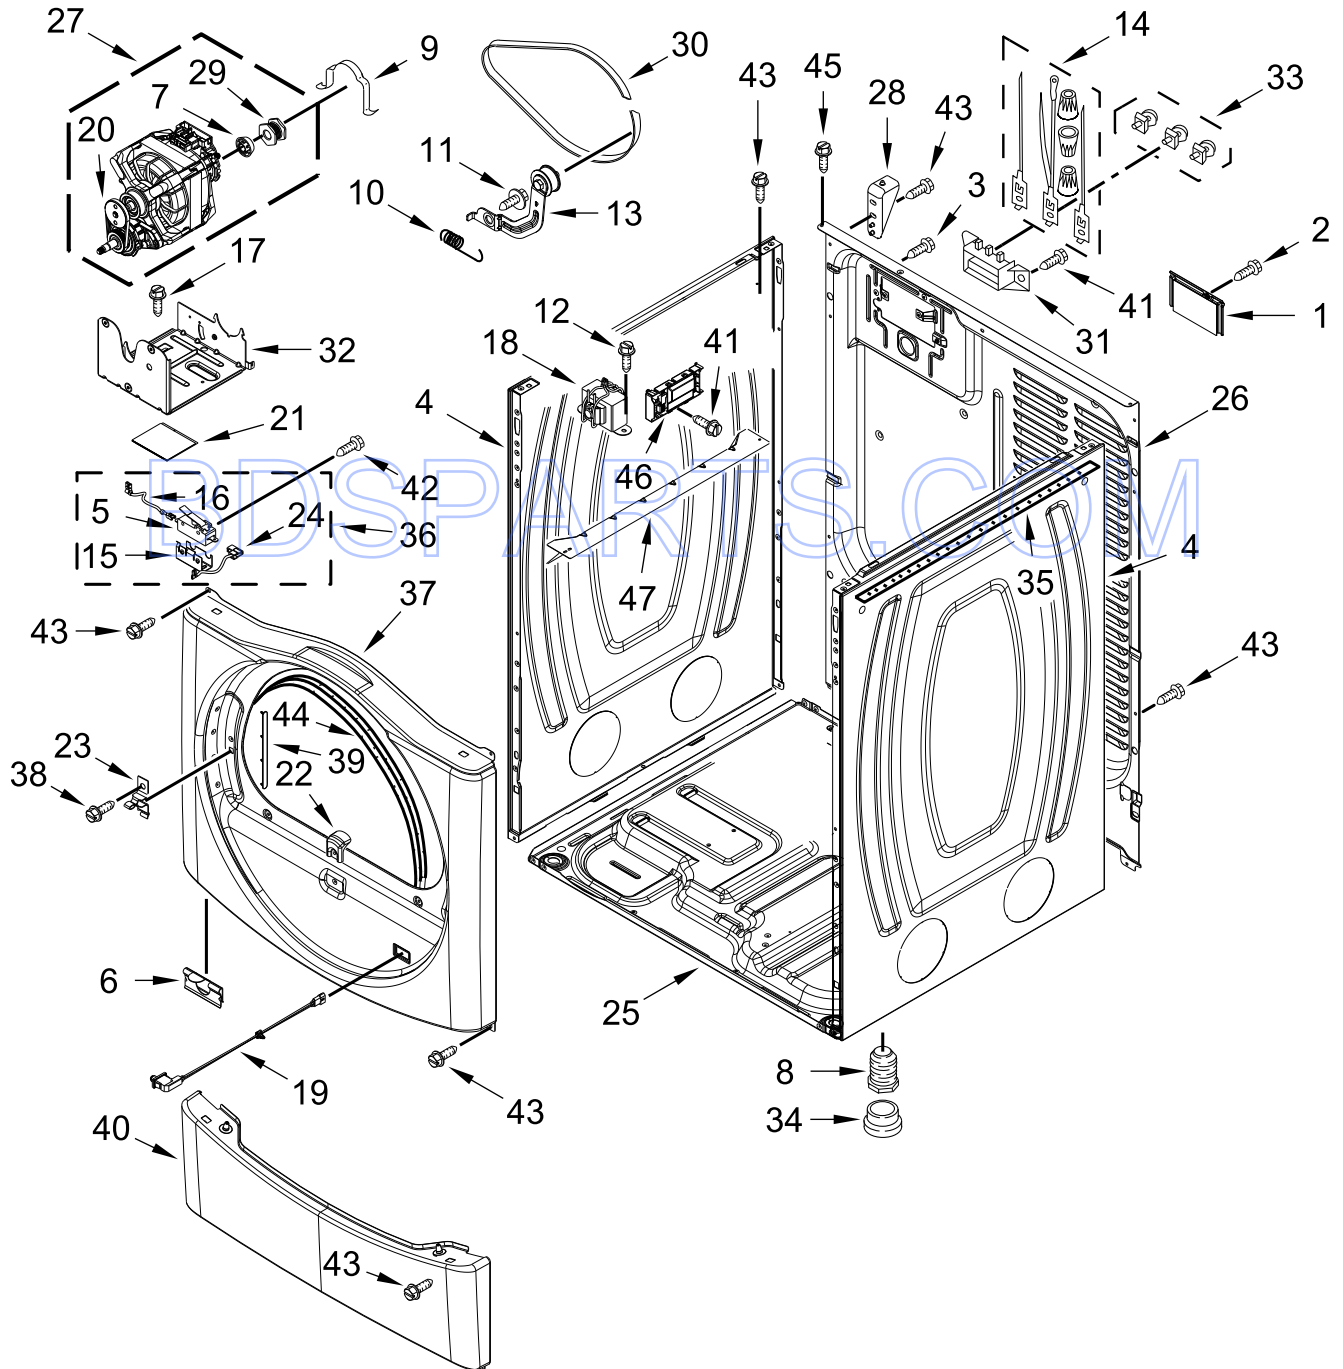

CABINET PARTS

CABINET PARTS

<u>Illus. No.</u>	<u>Part No.</u>	<u>Description</u>	<u>Illus. No.</u>	<u>Part No.</u>	<u>Description</u>	<u>Illus. No.</u>	<u>Part No.</u>	<u>Description</u>
1	W10286180	Cover, Terminal Block	16	W10167613	Wire, Belt Switch	35	8318396	Seal, Foam
2	3390814	Screw	17	343641	Screw	36	W10155571	Switch, Assembly
3	W10773242	Screw	18	W10131839	Transformer	37		Panel, Front
4		Panel, Side	19	W10350910	Assembly, Door Switch		W10549665	White
	W10542714	White	20	3405160	Belt, Drive (Blower Wheel)	38	3357011	Screw
5	8564010	Assembly, Switch and Actuator	21	W10212660	Motor, Sound Pad	39	8565043	Plug, Front Panel
6	8519459	Clip, Toe Panel	22	8580015	Ramp, Door	40		Panel, Toe
7	3393657	Restrainer, Belt	23	8565122	Strike, Door		8540621	White
8	3392100	Foot, Dryer	24	8539892	Wire, Motor To Belt Switch	41	8533971	Screw
	279810	Foot, Optional (Extended Length Package Of 2) (Not Included)	25	8565046	Base, Cabinet	42	98129	Screw
9	660658	Clamp, Motor	26	8565059	Panel, Rear	43	3390647	Screw
10	W10446781	Spring, Idler	27	W10396034	Assembly, Motor 60 HZ.	44	3387242	Seal, Front Panel
11	3389420	Screw	28	W10137398	Stop, Top Panel	45	3393008	Screw
12	8533971	Screw	29	3394341	Pulley, Motor	46	W10166305	Control Board
13	W10344192	Assembly, Idler	30	W10131172	Belt, Drive	47	8563727	Bracket, Control
14	279318	Terminal, Brass and Tinned (Includes Terminal Block Screw Kit)	31	3397659	Block, Terminal			OPTIONAL PARTS NOT ILLUSTRATED
			32	W10135695	Bracket, Motor	W10470674		Kit, 4-Way Venting
			33	279393	Screw Kit, Terminal Block			
15	8564011	Bracket, Switch	34	3391943	Boot, Foot			

BUSPARTS.COM