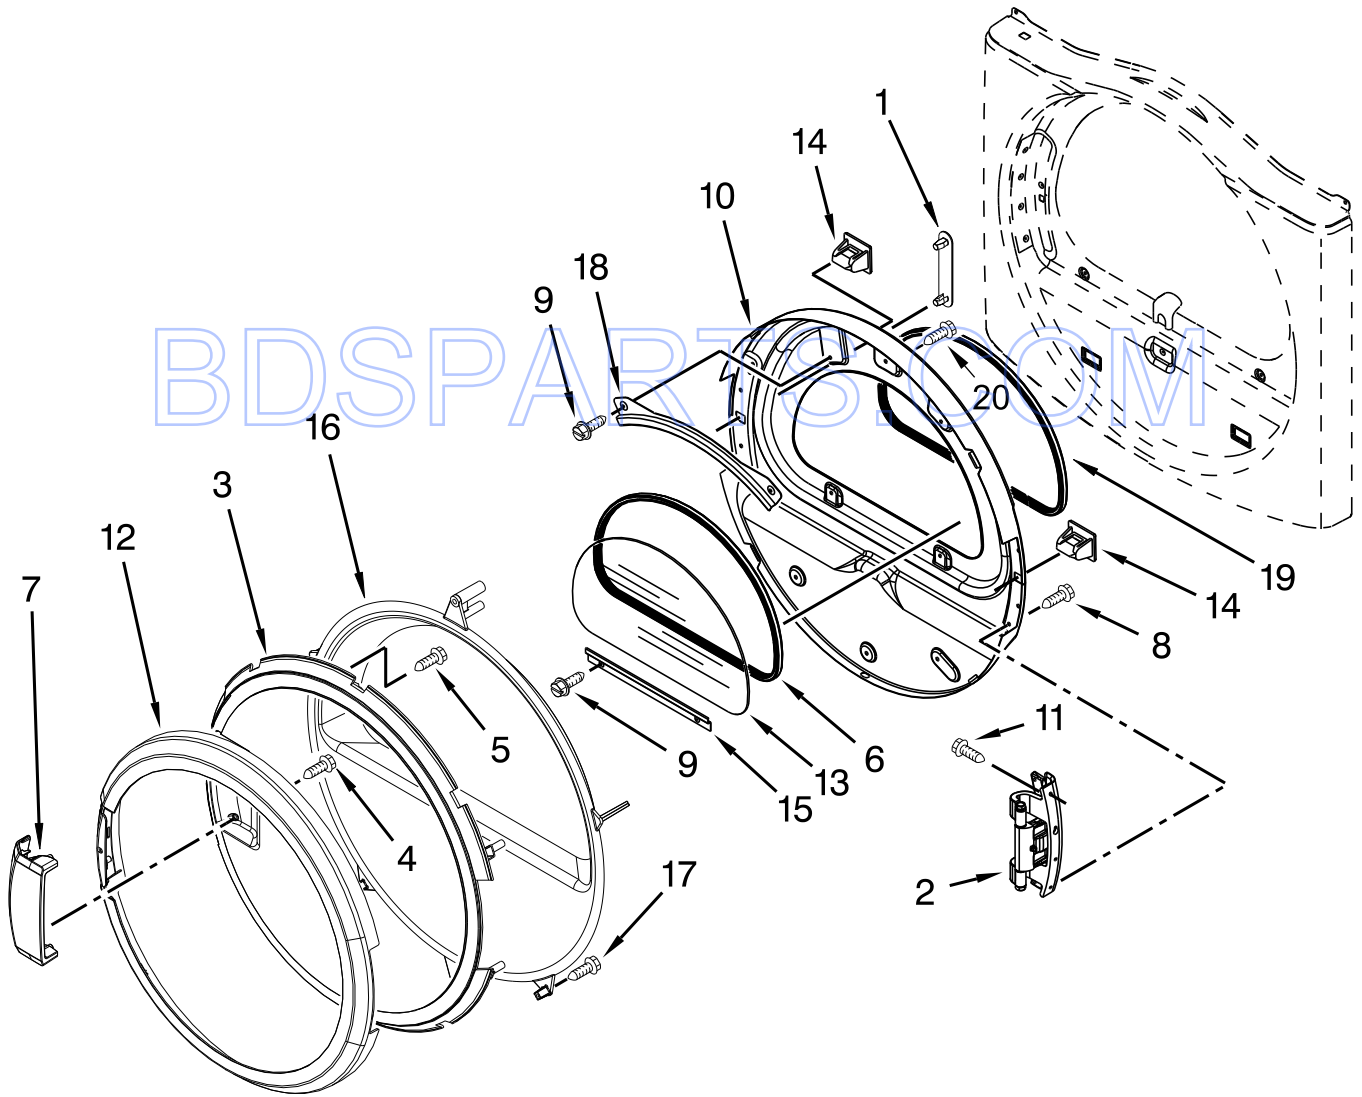

DOOR PARTS

DOOR PARTS

<u>Illus.</u> <u>No.</u>	<u>Part No.</u>	<u>Description</u>
1	8565119	Hole Cover, Hinge
2	W10304672	Assembly, Door Hinge
3	W10137467	Assembly, Door Intermediate
4	9742177	Screw
5	3400618	Screw
6	8579663	Seal, Window
7		Handle, Door
	W10112976	White

<u>Illus.</u> <u>No.</u>	<u>Part No.</u>	<u>Description</u>
8	W10159996	Screw
9	3393258	Screw
10	W10363674	Door, Inner
11	355515	Screw
12	W10112916	Outer Ring, Door
13	W10286878	Window
14	690081	Assembly, Door Catch
15	8519354	Retainer, Window
16	8580059	Door, Intermediate (Stationary)

<u>Illus.</u> <u>No.</u>	<u>Part No.</u>	<u>Description</u>
17	8534022	Screw
18	8519356	Retainer, Window (Upper)
19	W10163915	Seal, Door
20	8534044	Screw

BDSPARTS.COM