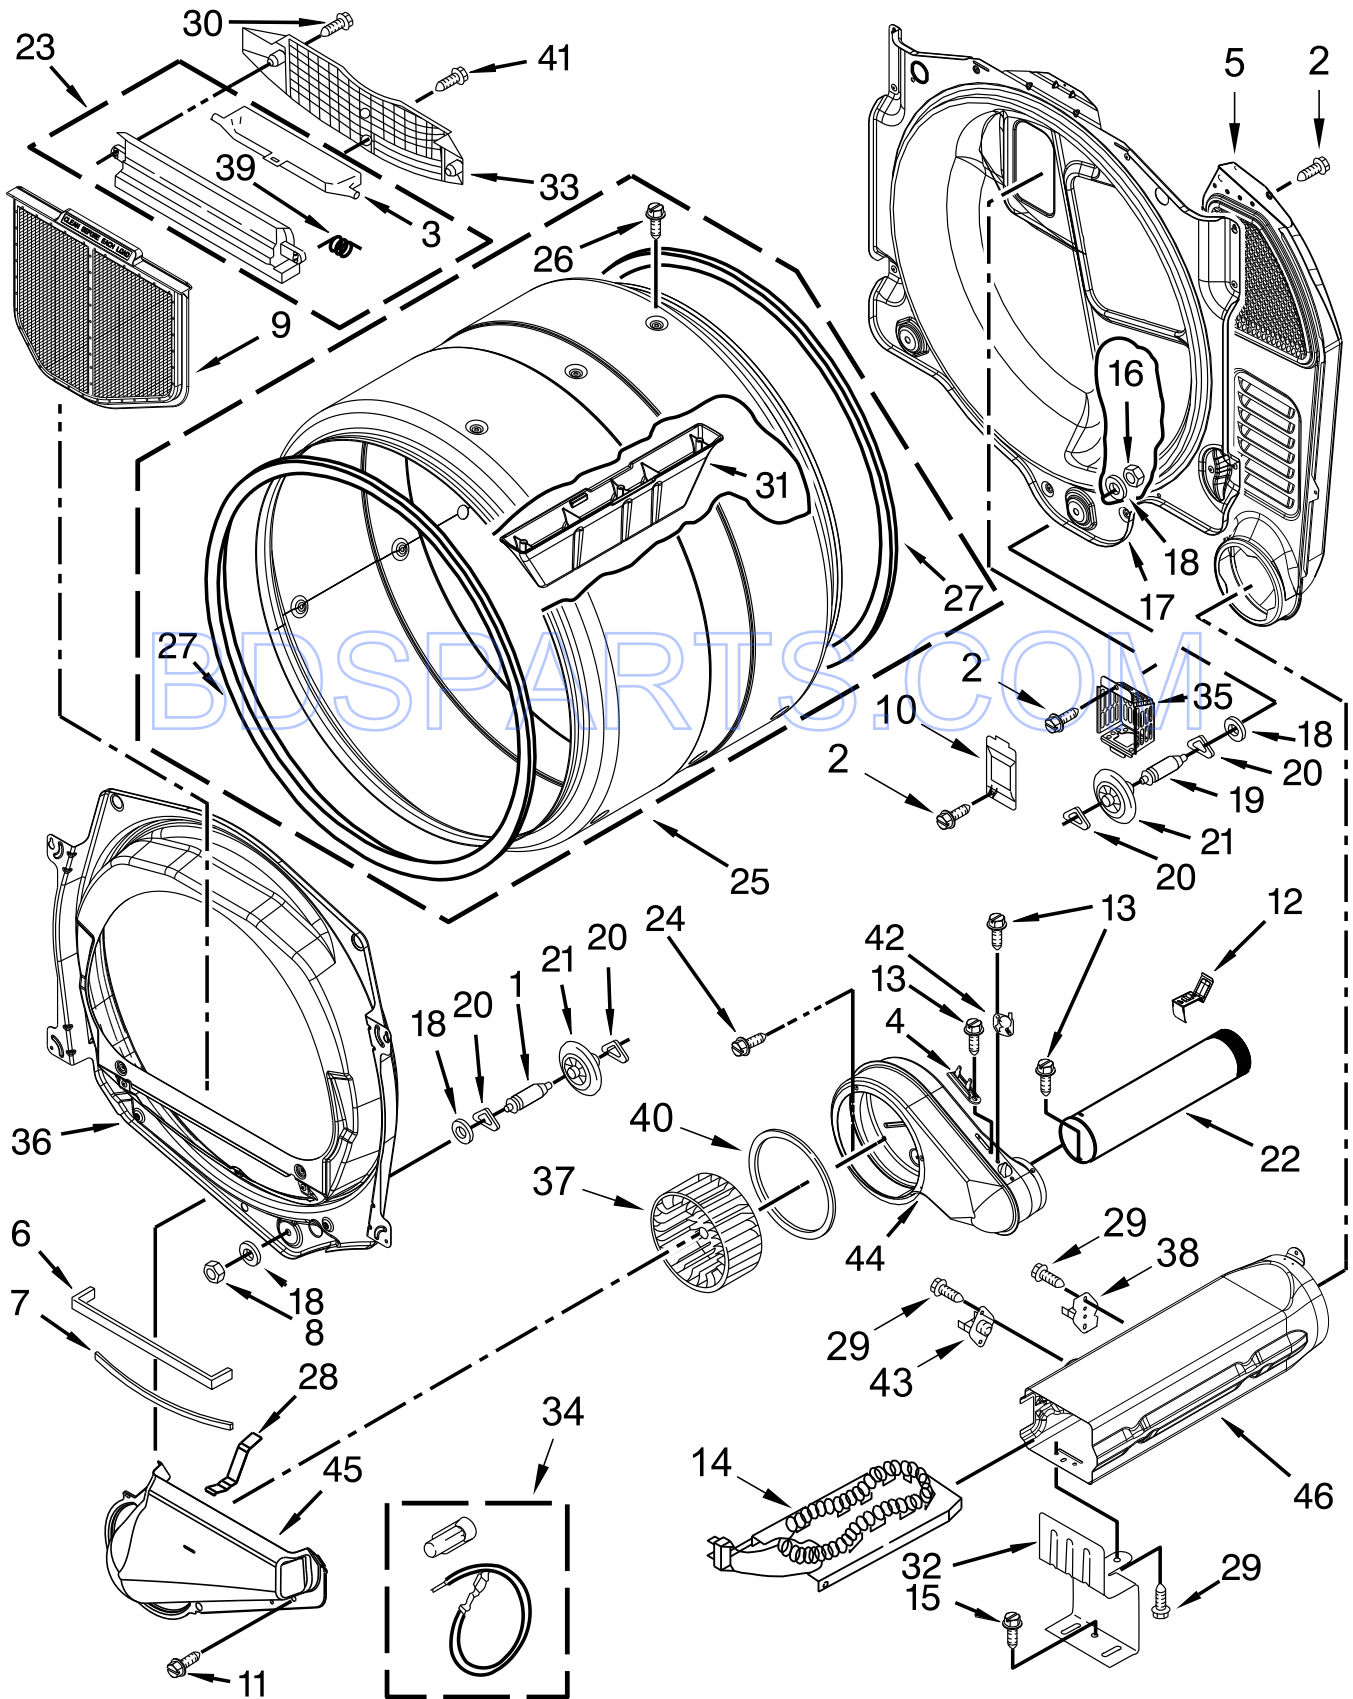

BULKHEAD PARTS

BULKHEAD PARTS

<u>Illus. No.</u>	<u>Part No.</u>	<u>Description</u>	<u>Illus. No.</u>	<u>Part No.</u>	<u>Description</u>	<u>Illus. No.</u>	<u>Part No.</u>	<u>Description</u>
1	W10359271	Shaft, Drum Roller - Right Hand Thread	17	W10080170	Bulkhead, Rear	34	279457	Terminal Wire Kit (For Heater Element Wiring Harness Repair)
2	3390647	Screw	18	3387459	Washer	35	8578825	Bracket, Drum Light
3	W10153413	Door, Lint Screen	19	W10359272	Shaft, Drum Roller - Left Hand Thread	36	8565061	Bulkhead, Front
4	3392519	Fuse, Thermal (91C)	20	W10512946	Washer, Tri Ring	37	W10349492	Wheel, Blower
5	697354	Assembly, Air Duct	21	W10314171	Roller, Support	38	8318314	Kit, Thermal Cut-Off (Includes High Limit Thermostat)
6	697813	Seal, Outlet Housing	22	8563728	Pipe, Exhaust	39	3394986	Spring, Lint Screen Door
7	697814	Seal, Drum Front	23	W10153423	Assembly, Outlet Housing	40	697770	Seal, Plate Cover
8	3934666	Nut, Hex	24	489463	Screw	41	695240	Screw
9		Lint Screen	25	W10549246	Assembly, Drum (Complete)	42	8577274	Thermistor
	W10596627	White	26	W10219342	Screw	43	3391914	Thermostat HL-295/215
10	3402841	Lens, Drum Light	27	W10521118	Seal, Drum	44	8544362	Housing, Blower
11	359625	Screw	28	W10345456	Clip, Spring	45	8066168	Assembly, Lint Duct
12	8572105	Clip, Exhaust	29	90767	Screw	46	W10608837	Assembly, Weld Heater Box
13	8533971	Screw	30	3387230	Screw			
14	3387748	Element, Heater	31	W10153409	Baffle, Drum			
15	693995	Screw	32	8066099	Bracket, Heater Box			
16	W10001120	Nut, Hex (Left Hand Thread)	33	W10153412	Grille, Outlet			

BDS PARTS.COM