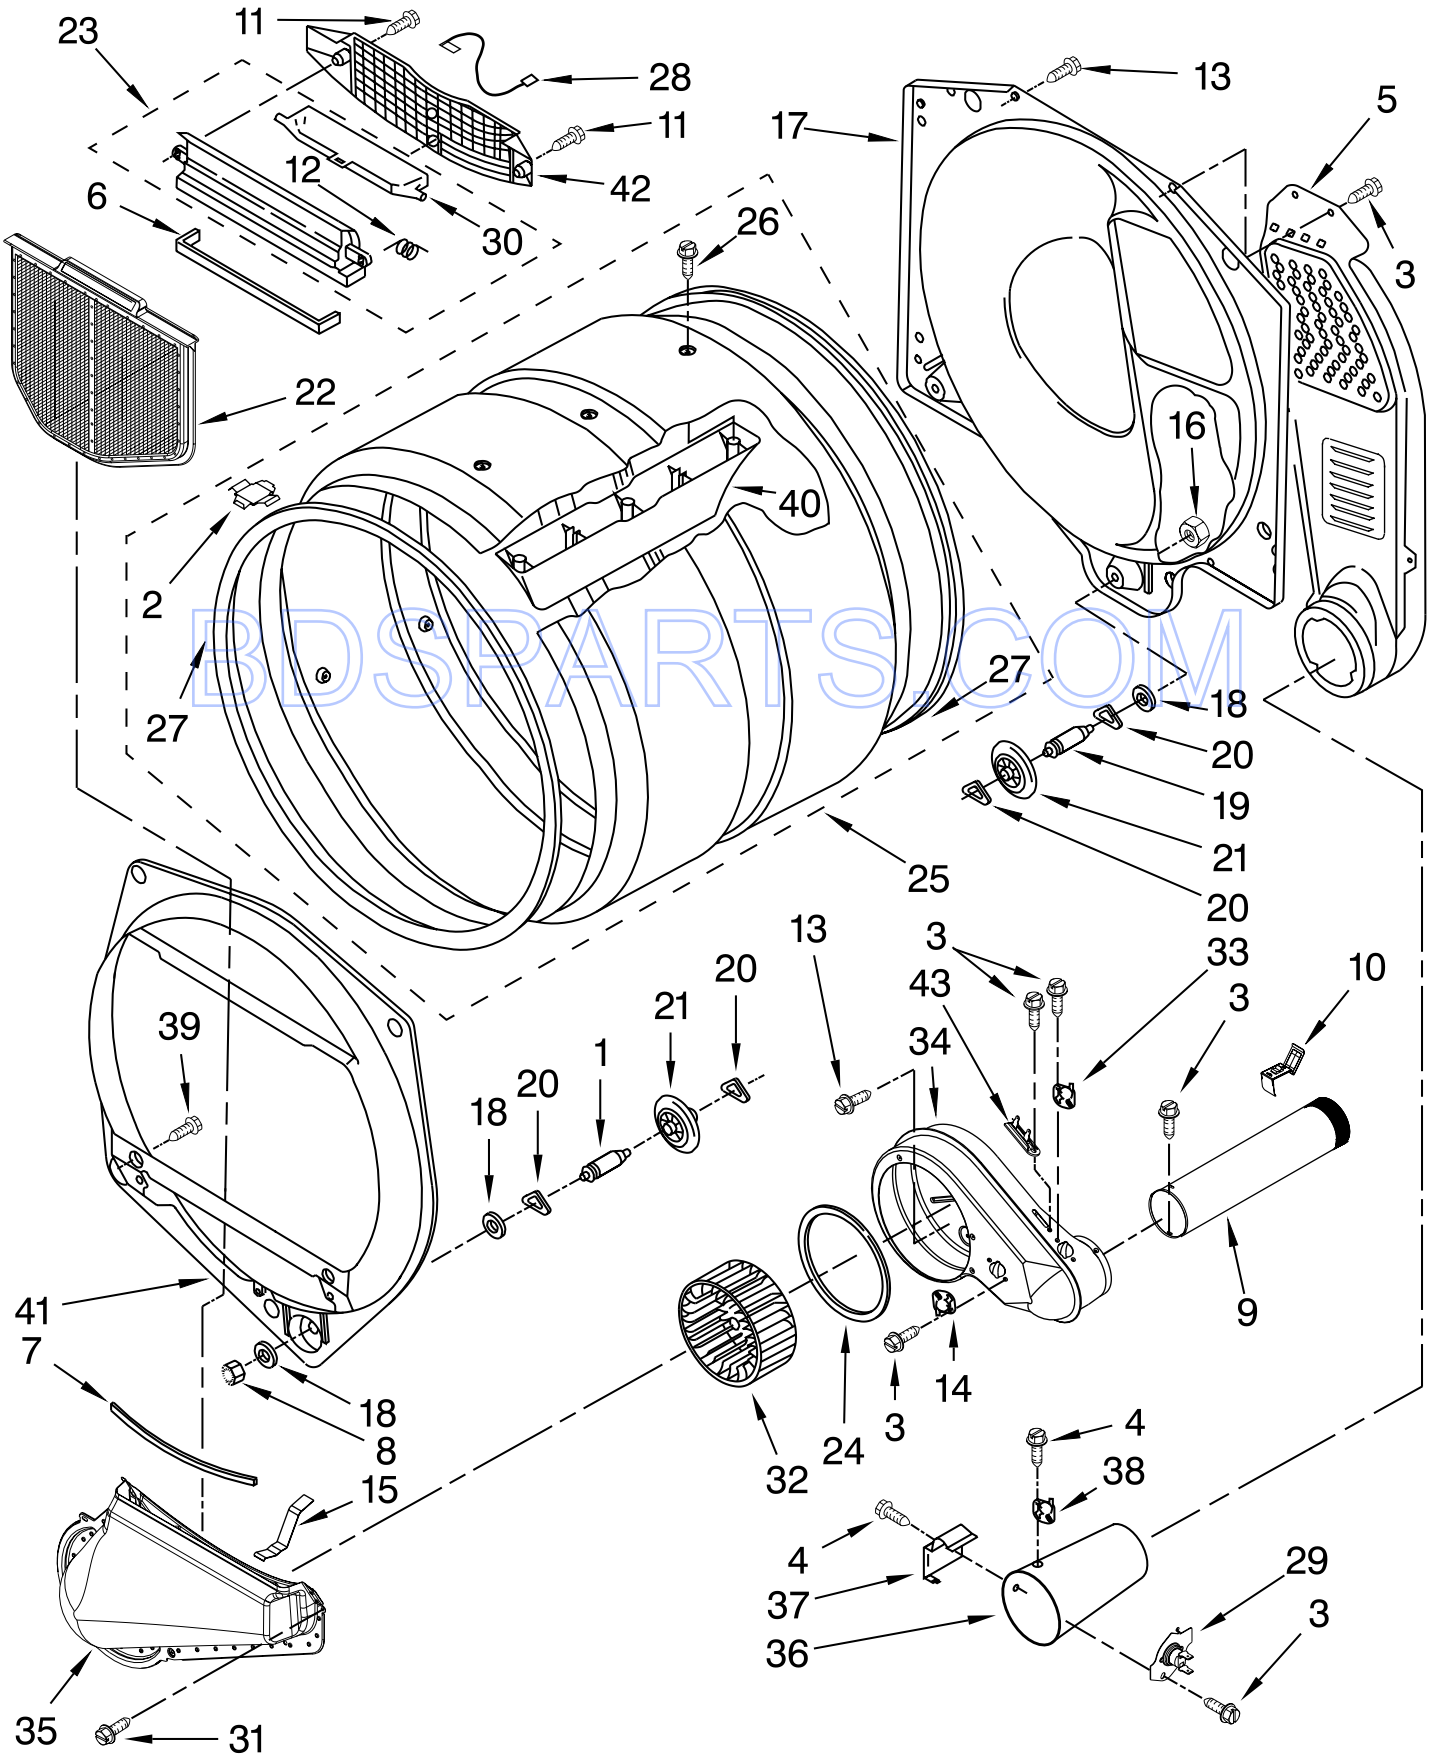

BULKHEAD PARTS

For Model: MDG17CSAWW0
(White)

FOR ORDERING INFORMATION REFER TO PARTS PRICE LIST

BULKHEAD PARTS

For Model: MDG17CSAWW0
(White)

Illus. No.	Part No.	DESCRIPTION
1	8575324	Shaft, R.H. Thread
2	8066086	Drum Hole Plug
3	8533971	Screw
4	90767	Screw
5	3394346	Air Duct Assembly
6	697813	Seal, Outlet Housing
7	697814	Seal, Drum Front
8	3934666	Nut, 3/8 x 16 (R.H.)
9	8066224	Exhaust Pipe
10	8572105	Clip, Exhaust
11	3387230	Screw
12	3394986	Spring, Lint Door
13	3390647	Screw
14	W10131836	Thermostat 155 F. (Electronic)
15	8066208	Clip, Spring
16	W10001120	Nut, 3/8-16 (L.H.)
17	3387809	Bulkhead, Rear
18	3387459	Washer, Support
19	8575325	Shaft, L.H. Thread
20	690997	Ring, Tri
21	8536973	Roller, Support
22	W10049370	Screen, Lint
23	8563755	Housing, Outlet Assembly
24	697770	Seal, Cover Plate
25	8318215	Drum Complete
26	W10109200	Screw
27	W10166807	Seal, Drum
28	3401707	Wire, Jumper
29	8573713	Thermal-Cutoff (Includes Item. 38)
30	8563758	Door, Lint Screen
31	487909	Screw
32	W10168564	Wheel, Blower
33	W10165817	Thermostat
34	W10135254	Housing, Blower
35	8066168	Lint Duct Assembly
36	8573824	Funnel, Burner
37	338906	Sensor, Radiant
38	8573028	Thermostat 205 (96°C) High Limit
39	3357011	Screw
40	697693	Baffle, Drum
41	697557	Bulkhead, Front
42	8563756	Grille, Outlet
43	3392519	Thermal Limiter

BDS PARTS.COM