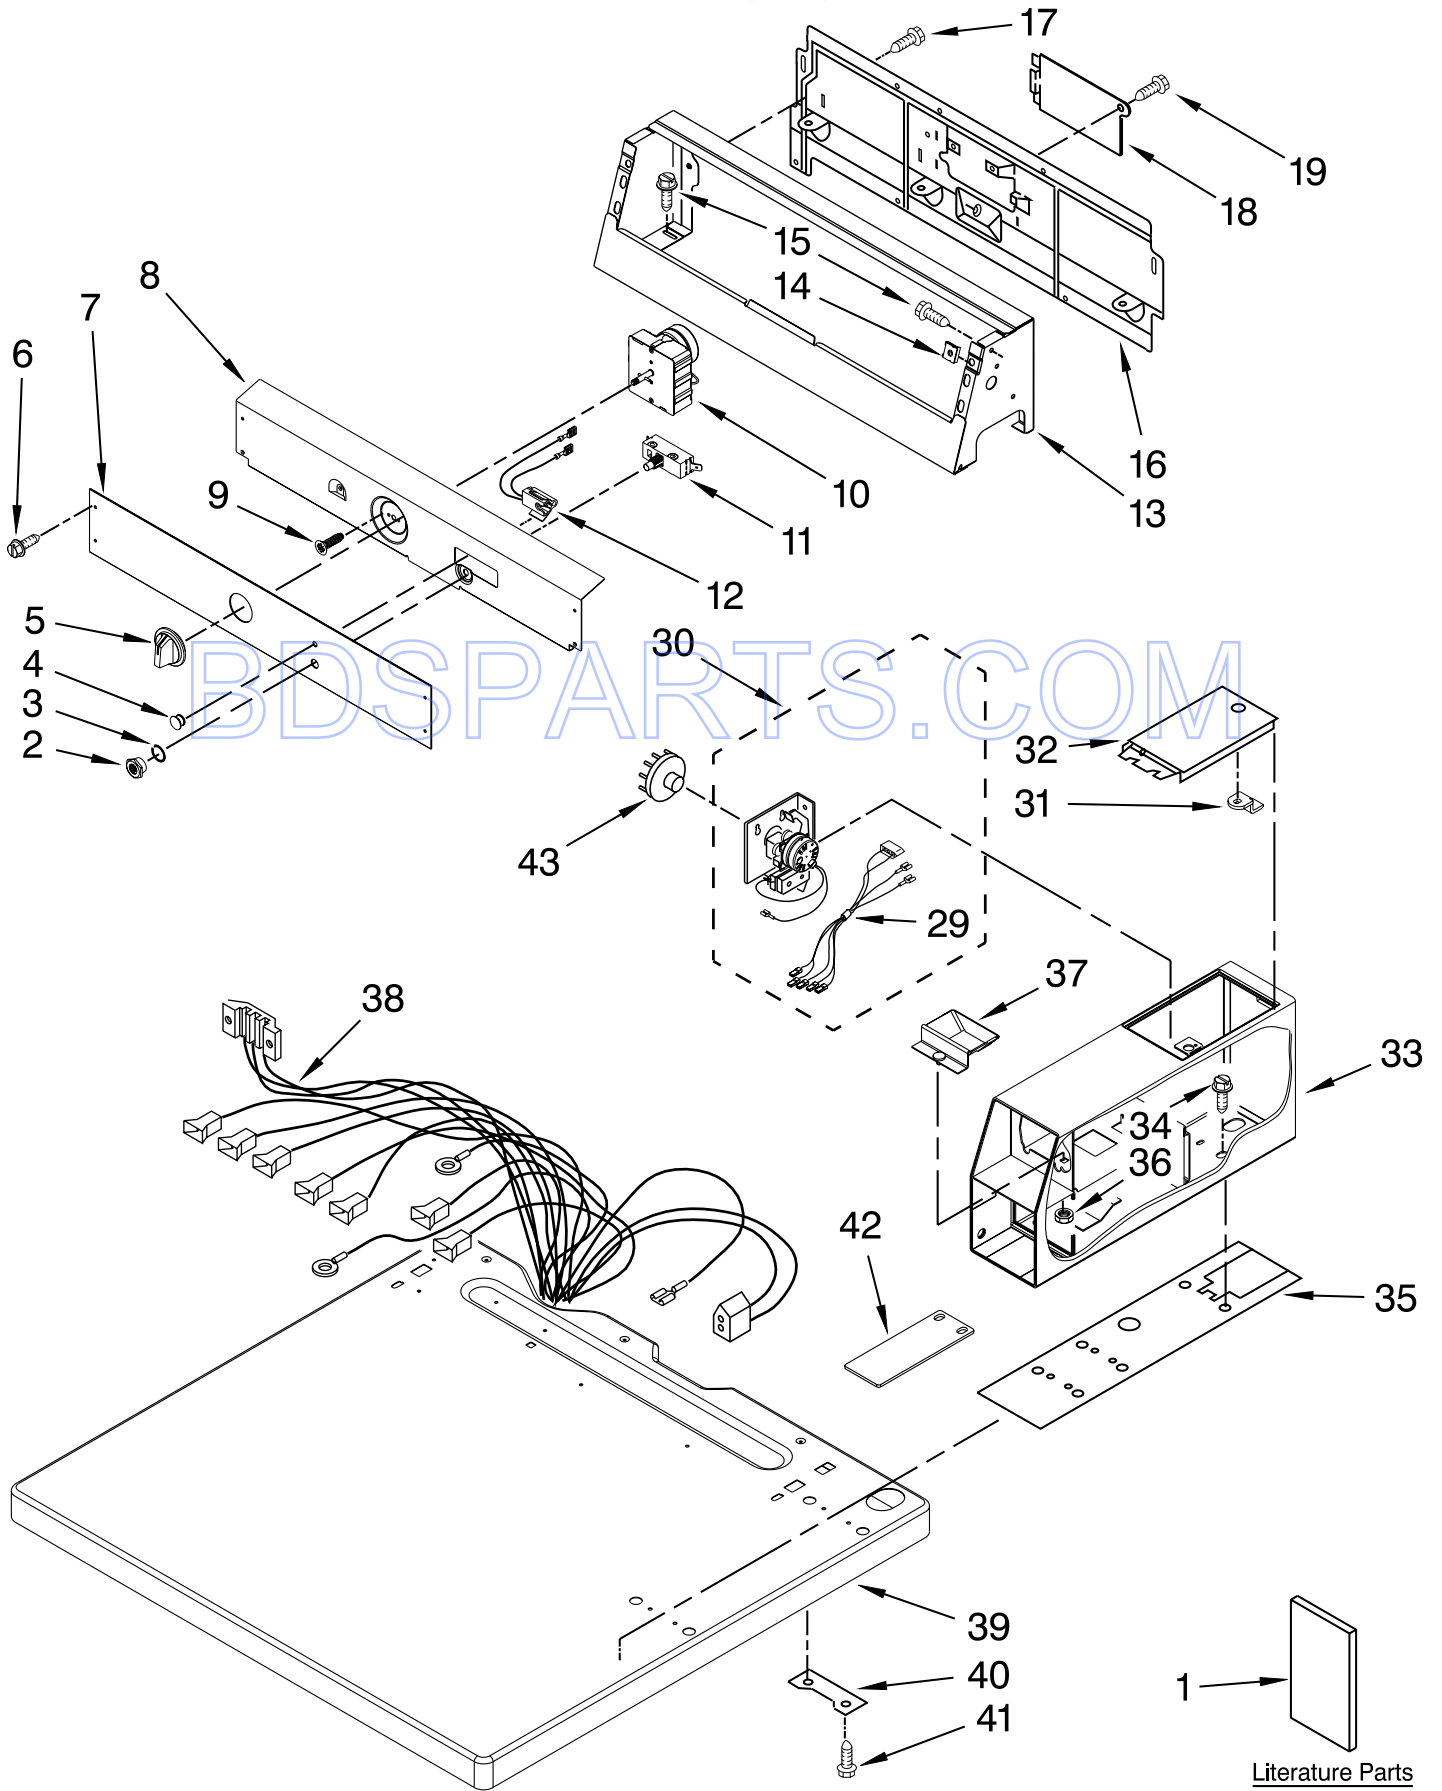

PARTS LIST

for

MAYTAG[®]

BDSPARTS.COM

**COMMERCIAL
GAS DRYER**

**MODEL
MDG17CSAWW0**

TOP AND CONSOLE PARTS

For Model: MDG17CSAWW0
(White)

FOR ORDERING INFORMATION REFER TO PARTS PRICE LIST

TOP AND CONSOLE PARTS

For Model: MDG17CSAWW0
(White)

Illus. No.	Part No.	DESCRIPTION
1		Literature Parts
	W10135134	Instructions, Installation
	W10167622	Wiring Diagram
	W10135143	Repair Parts List
2	W10146429	Nut, 8-32 X 3/8
3	W10139799	Washer
4	W10133502	Lens, Pilot Light Amber
5	W10133507	Knob
6	W10131119	Screw
7	W10135183	Facia / Overlay
8	W10124213	Bracket, Control
9	W10139100	Screw
10	W10129712	Switch, Cycle Selection
11	W10149462	Switch, Push-To-Start
12	W10130072	Lamp-Indicator
13	W10137299	Console
14	W10131123	Nut, #8 U-Type
15	W10139210	Screw
16	3978608	Panel, Rear (Upper)
17	3390647	Screw
18	8317340	Cover, Terminal Box
19	3390814	Screw
29	W10177793	Harness, Timer
30	W10135260	Timer 7 Harness Assembly
31	W10145154	Cam, Commercial Lock
32	3351136	Door, Service
33	W10136649	Meter Case
34		Bolt, Meter Case
	3353994	5/16-18 X 2 1/2
	3349065	5/16-24 X 1.00
35	3954812	Cushion, Meter
36	W10139060	Nut, 1/4-20
37	W10133509	Funnel, Coin
38	W10153108	Harness, Main
39	W10136707	Top
40	3347825	Plate Mounting
41	98445	Screw
42	W10153513	Extension
43		Timing Cam
	3387974	Cam - 3 Pin
	343777	Cam - 6 Pin