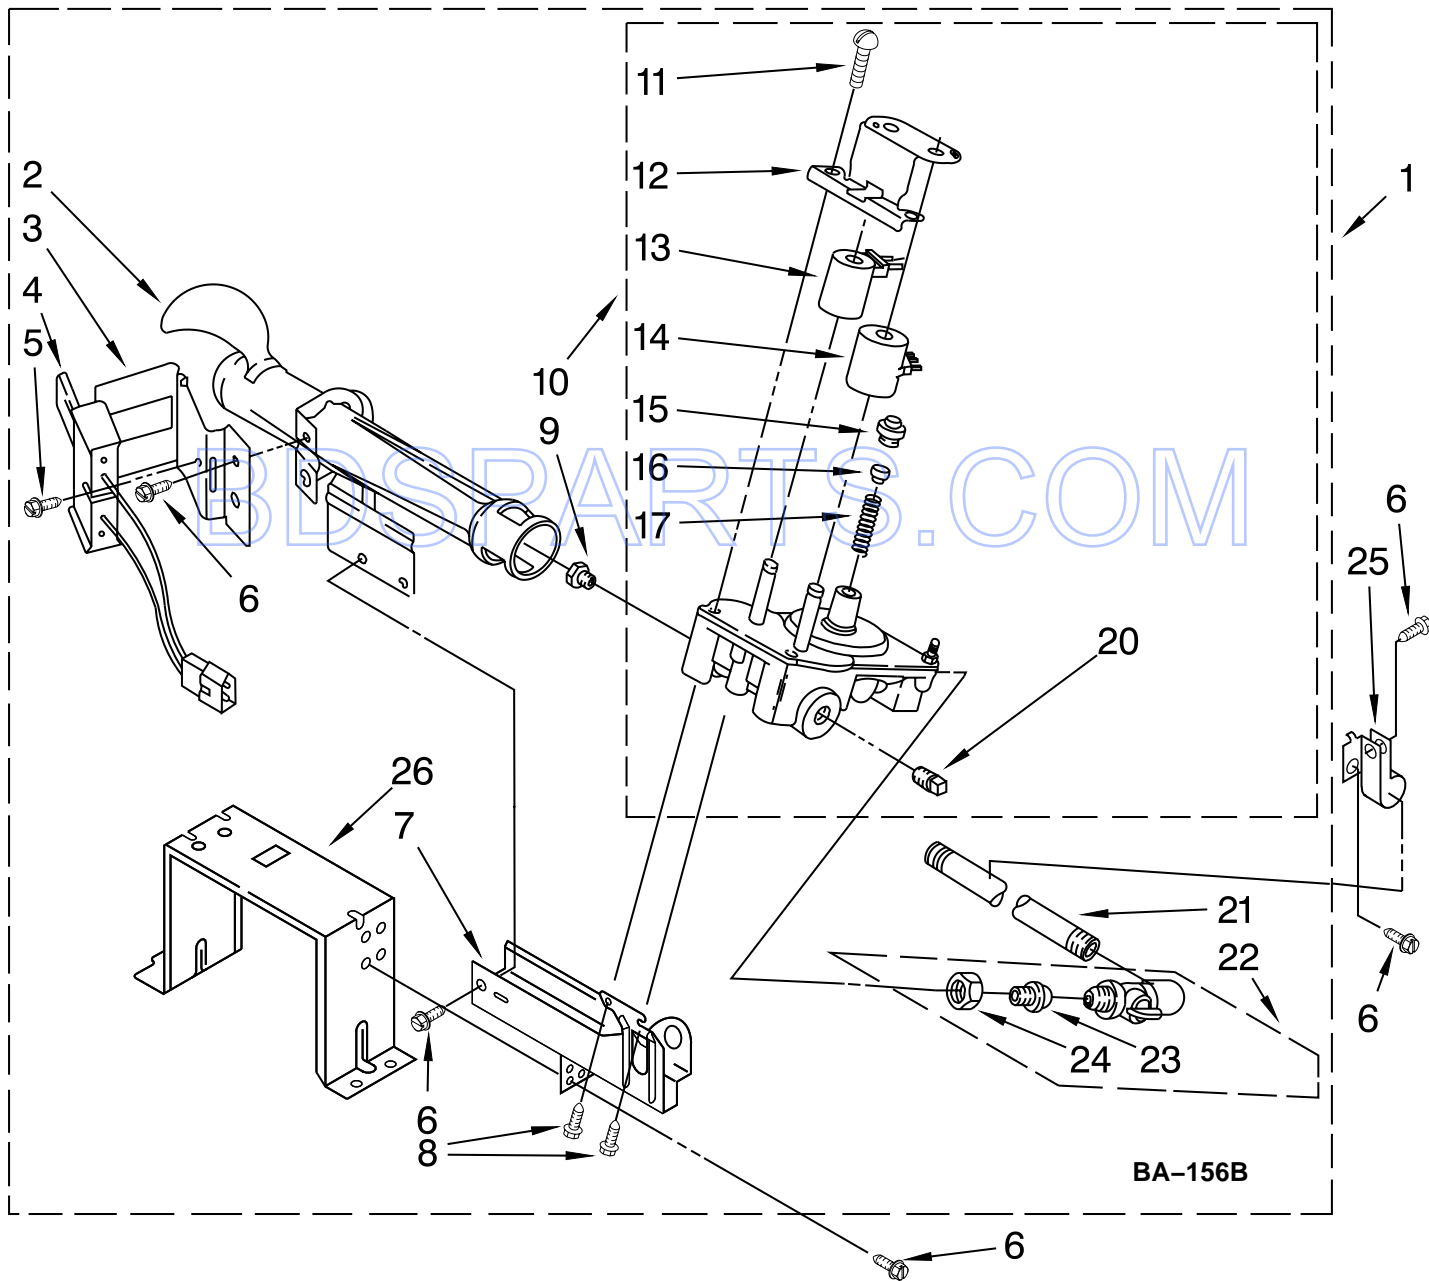

W10135231 BURNER ASSEMBLY

For Model: MDG17CSAWW0
(White)

USE WITH TYPE 1 – NATURAL, TYPE 2 – MIXED,
AND TYPE 4 – LIQUEFIED PROPANE AND BUTANE GASES

FOR ORDERING INFORMATION REFER TO PARTS PRICE LIST

W10135231 BURNER ASSEMBLY

For Model: MDG17CSAWW0
(White)

USE WITH TYPE 1 – NATURAL, TYPE 2 – MIXED,
AND TYPE 4 – LIQUEFIED PROPANE AND BUTANE GASES

Illus. No.	Part No.	DESCRIPTION
1	W10135231	Burner Assembly 60 Hz. (Type 1, 2 & 3) (White Rodgers)
2	688617	Tube, Burner
3	694298	Bracket, Ignitor
4	686590	Ignitor
5	3393909	Screw & Washer (8-32 x 5/8)
6	343641	Screw, 10-16 x 1/2
7	3389871	Base, Burner
8	3387057	Screw, 10-16 x 1/2
9	234870	Orifice, Burner Type 1
	234868	Type 2
10	W10141728	Valve, Gas 60 Hz. (Complete)
11	694421	Screw, 8-32 x 1/2
12	694538	Bracket, Coil
13	694540	Coil, 60 Hz. (2 Terminal) (Main)
14	694539	Coil, 60 Hz. (Split) (3 Terminal) (Pilot Position)
15	694424	Leak, Limiter
16	694423	Screw, Regulator Adjustment
17	694422	Spring, Regulator
20	239822	Plug, Pipe
21	W10110395	Pipe, Gas Supply
22	697441	Valve & Union Shut-Off
23	3393767	Pipe, Tail
24	233076	Nut, Compression
25	3387561	Clamp, Pipe
26	3389889	Bracket, Support

Following Parts Not Illustrated

W10436933 Conversion Kit
(Type 1 and 2)
to Type (4) L.P.G.

BA-156B