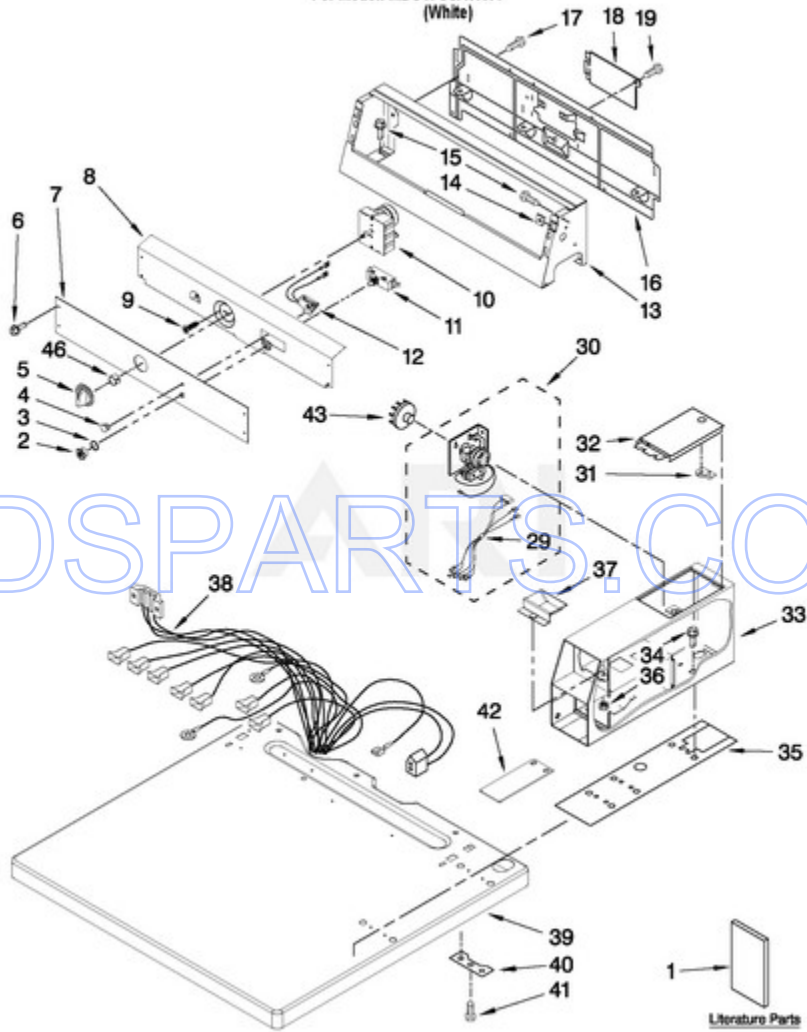

MDG17CSAWW1 - 01 - TOP AND CONSOLE PARTS

TOP AND CONSOLE PARTS

For Model: MDG17CSAWW1
(White)

BDSPARTS.COM

FOR ORDERING INFORMATION REFER TO PARTS PRICE LIST

W10184595

2

Page design © 2004-2017 by ARI Network Services, Inc.

Ref #	Part #	Description	Qty	Context Note	MSRP
1	W10184576	INSTRUCTIONS, INSTALLATION			
1	W10167622	Wiring Diagram			
1	W10184595	Repair Parts List			
2	W10146429	Nut, 8-32 x 3/8			
3	W10139799	WASHER			
4	W10133502	Lens, Pilot Light Amber			
5	W10133507	Knob			
6	W10131119	SCREW			
7	W10135183	Facia / Overlay			
8	W10124213	Bracket, Control			
9	W10139100	SCREW			
10	W10129712	Switch, Cycle Selection			
11	W10149462	Switch, Push-To-Start			
12	W10130072	Lamp-Indicator			
13	W10205153	Console			
14	W10131123	NUT, No.8 U TYPE			
15	W10139210	SCREW			
16	3978608	Panel, Rear (Upper)			
17	3390647	SCREW			
18	8317340	Cover, Terminal Box			
19	3390814	Screw			
29	W10177793	Harness, Timer			
30	W10135260	Timer 7 Harness Assembly			
31	W10156125	Cam, Commercial Lock			
32	3351136	Door, Service			
33	W10136649	Meter Case			
34	3353994	BOLT			
34	3349065	Bolt, Meter Case (5/16-24 X 1.00)			
35	3954812	Cushion, Meter			
36	W10139060	Nut, 1/4-20			
37	W10133509	Funnel, Coin			
38	W10153108	Harness, Main			
39	W10136707	Top			
40	3347825	PLATE, MOUNTING			
41	98445	Screw			
42	W10153513	Extension			
43	3387974	Timing Cam (Cam - 3 Pin)			
43	343777	Timing Cam (Cam - 6 Pin)			
46	W10140928	Clip, Knob			