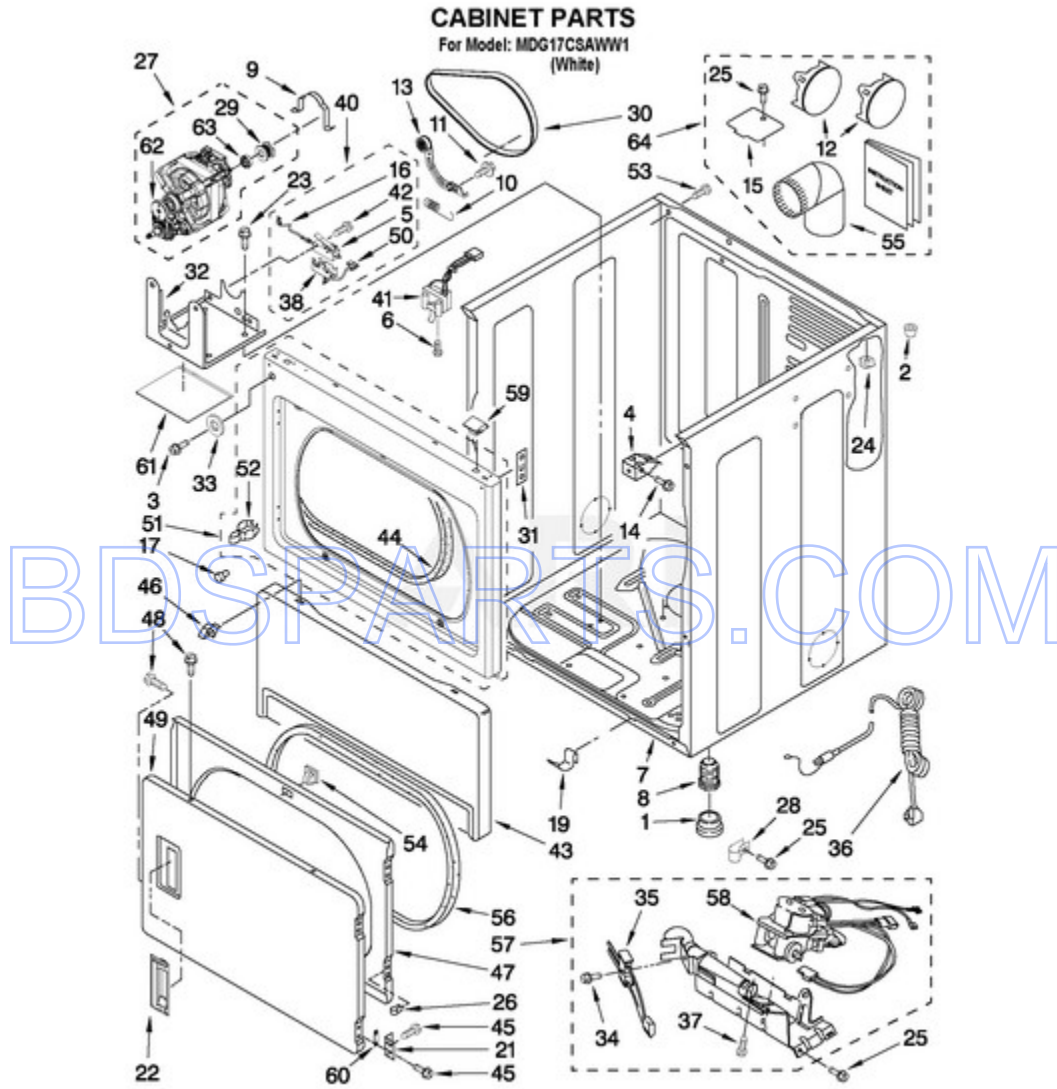

MDG17CSAWW1 - 02 - CABINET PARTS

W10184595

Ref #	Part #	Description	Qty	Context	Note	MSRP
1	3391943	Boot, Foot				
2	356674	CONE WEDGE				
3	3400077	SCREW				
4	3391846	Clip, Front Panel				
5	8564010	Switch, Broken Belt				
6	697773	Screw				
7	8310656	Cabinet				
8	3392100	Foot, Dryer (Plastic)				
NI	279810	FOOT, OPTIONAL (EXTENDED LENGTH PACKAGE OF 2) (NOT INCLUDED)				
9	660658	Clamp, Motor				
10	3387374	Spring, Idler				
11	3389420	Retainer, Idler				
12	697750	Plug, Multivent				
13	W10141380	IDLER ASSEMBLY				
14	3391915	SCREW				
15	3394331	Plate, Cover				
16	W10167613	Wire, Belt Switch				
17	693152	Bumper				
19	297092	CLIP				
21	3389247	HINGE AND PIN				
22	W10116360	Handle, Door				
23	3390663	SCREW				
24	90406	Cage Nut 5/16 - 18				
25	3390647	SCREW				
26	3389249	NUT, ``U``				
27	W10139766	MOTOR ASSEMBLY 60 HZ.				
28	3387561	Clamp, Pipe				
29	3389627	Pulley 60 Hz				
30	W10131172	Belt, Drive				
31	3390902	CLIP, DOOR HINGE				
32	W10135695	Bracket, Motor				
33	3392186	Washer				
34	3393909	SCREW				
35	686590	Ignitor				
36	3401401	Cord, Power				
37	3387057	SCREW				
38	8564011	Bracket, Switch				
40	W10155571	SWITCH, ASSEMBLY