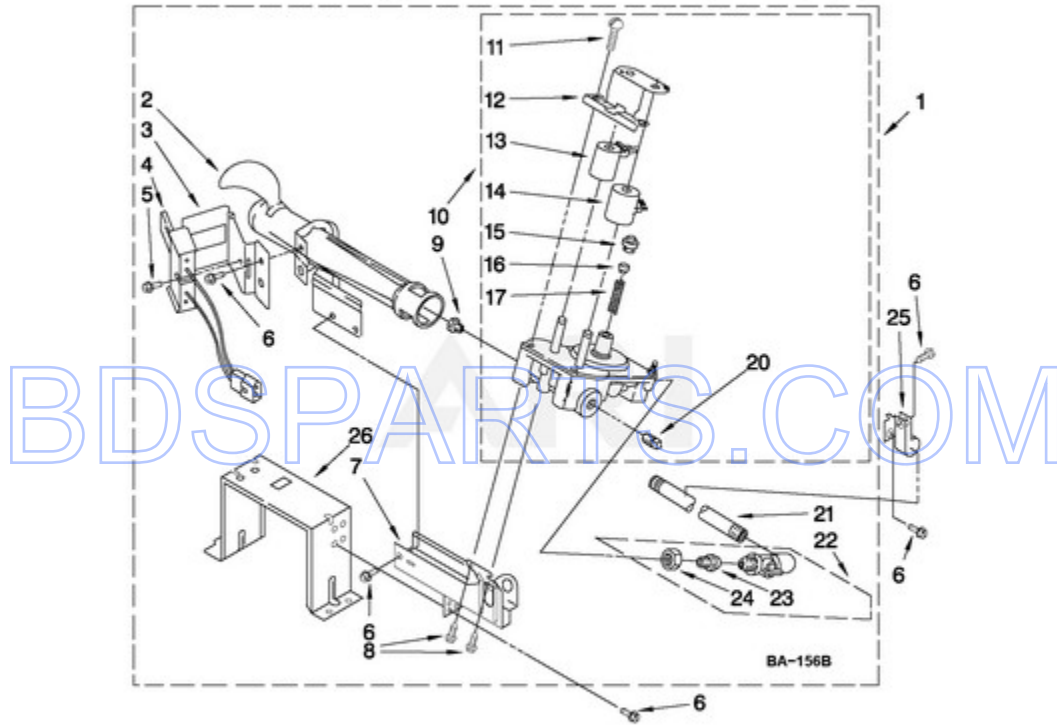

MDG17CSAWW1 - 04 - W10135231 BURNER ASSEMBLY

W10135231 BURNER ASSEMBLY

For Model: MDG17CSAWW1
(White)

USE WITH TYPE 1 - NATURAL, TYPE 2 - MIXED,
AND TYPE 4 - LIQUEFIED PROPANE AND BUTANE GASES

FOR ORDERING INFORMATION REFER TO PARTS PRICE LIST

W10184595

8
Page design © 2004-2017 by ARI Network Services, Inc.