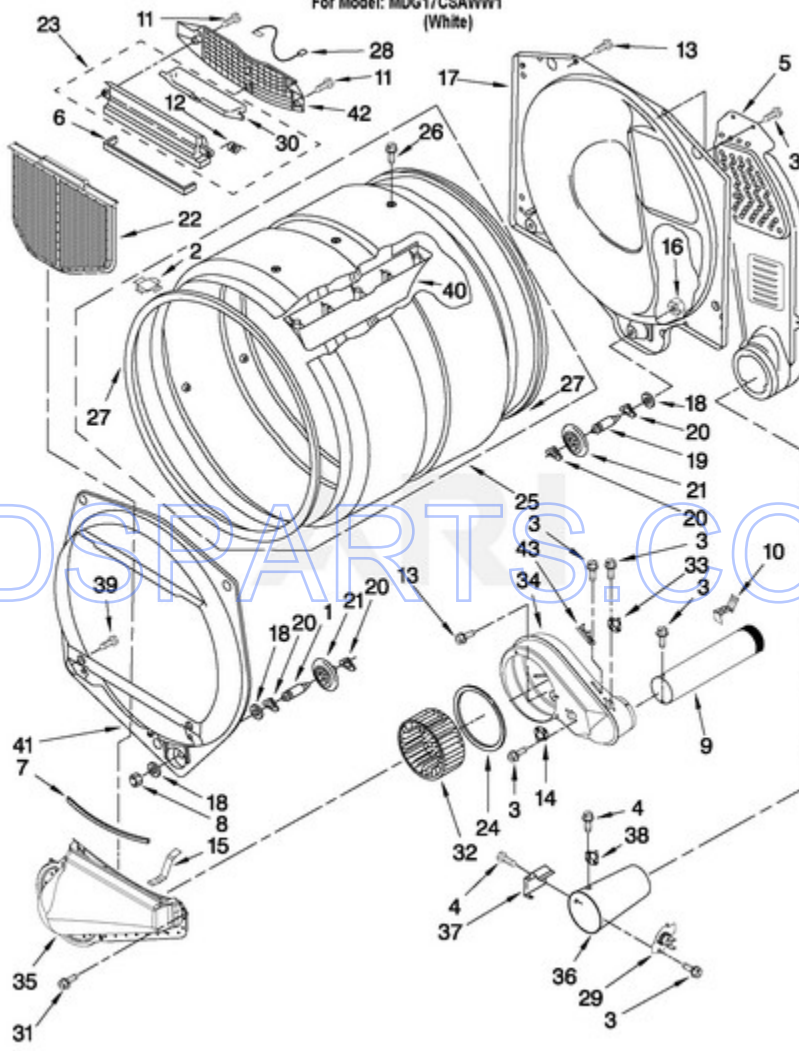

MDG17CSAWW1 - 03 - BULKHEAD PARTS

BULKHEAD PARTS

For Model: MDG17CSAWW1
(White)

FOR ORDERING INFORMATION REFER TO PARTS PRICE LIST

W10184596

6

Page design © 2004-2017 by ARI Network Services, Inc.

Ref #	Part #	Description	Qty	Context Note	MSRP
1	8575324	Shaft, R.H. Thread			
2	8066086	DRUM HOLE PLUG			
3	8533971	SCREW			
4	90767	Screw			
5	3394346	Air Duct Assembly			
6	697813	Seal, Outlet Housing			
7	697814	Seal, Drum Front			
8	3934666	NUT,3/8 X 16(R.H.)			
9	8066224	Exhaust Pipe			
10	8572105	Clip, Exhaust			
11	3387230	SCREW			
12	3394986	Spring, Lint Door			
13	489463	Screw			
14	W10131836	THERMOSTAT 155°F ELECTRONIC			
15	8066208	CLIP, SPRING			
16	W10001120	Nut, 3/8-16 (L.H.)			
17	3387809	Bulkhead, Rear			
18	3387459	Washer, Support			
19	8575325	Shaft, L.H. Thread			
20	690997	Ring, Tri			
21	8536973	Roller, Support			
22	W10049370	Screen, Lint			
23	8563755	Housing, Outlet Assembly			
24	697770	Seal, Cover Plate			
25	8318215	Drum Complete			
26	W10219342	SCREW			
27	W10166807	Seal, Drum			
28	3401707	WIRE JUMPER			
29	8573713	Thermal-Cutoff (Includes Item. 38)			
30	8563758	Door, Lint Screen			
31	487909	SCREW			
32	W10168564	Wheel, Blower			
33	W10178810	THERMOSTAT			
34	W10135254	Housing, Blower			
35	8066168	Lint Duct Assembly			
36	8573824	FUNNEL-BURNER			
37	338906	Sensor, Radiant			
38	3391912	THERMOSTAT 255°F HIGH LIMIT			
39	3357011	Screw