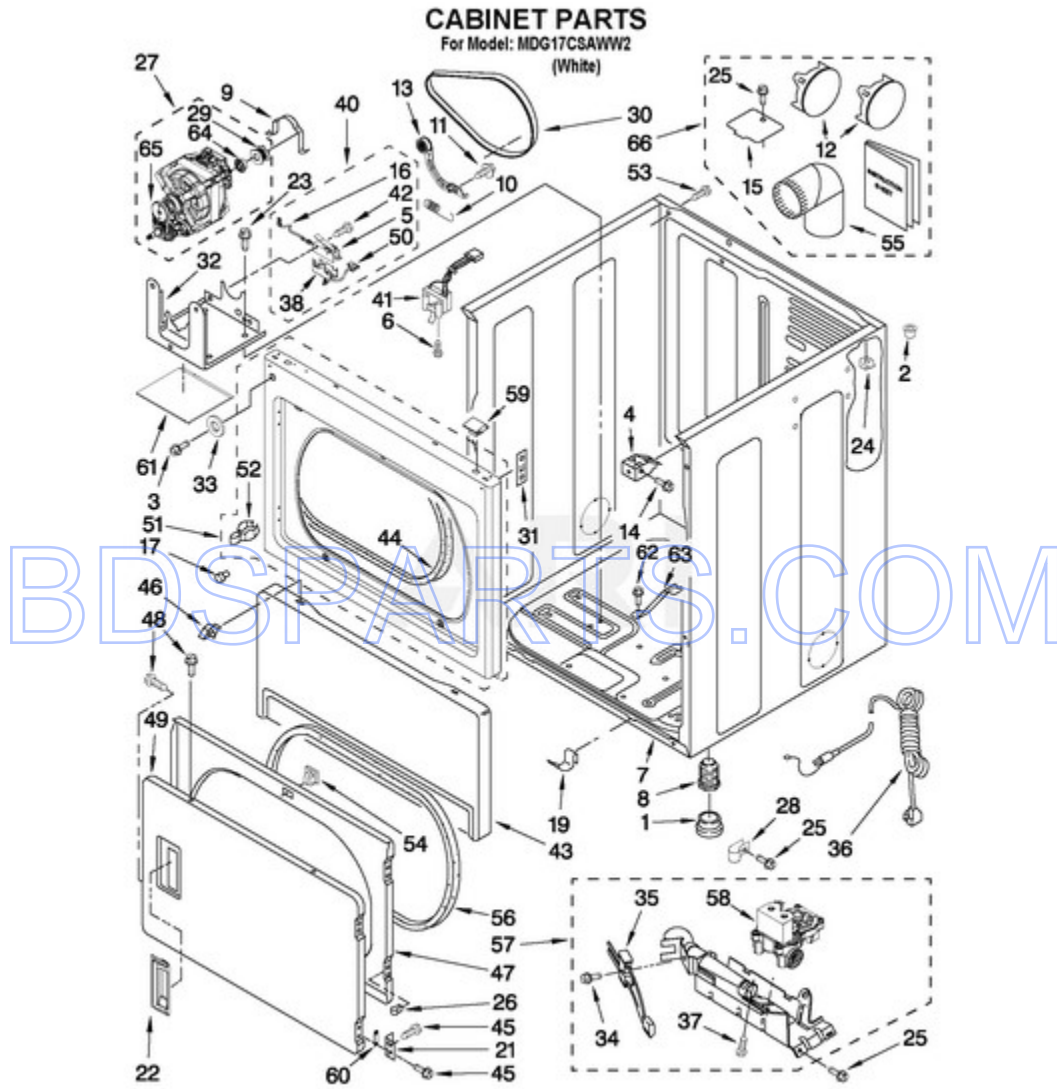

MDG17CSAWW2 - 02 - CABINET PARTS

W10469565

FOR ORDERING INFORMATION REFER TO PARTS PRICE LIST

4
Page design © 2004-2017 by ARI Network Services, Inc.

Ref #	Part #	Description	Qty	Context	Note	MSRP
1	3391943	Boot, Foot				
2	356674	CONE WEDGE				
3	3400077	SCREW				
4	3391846	Clip, Front Panel				
5	8564010	Switch, Broken Belt				
6	697773	Screw				
7	8310656	Cabinet				
8	3392100	Foot, Dryer (Plastic)				
NI	279810	FOOT, OPTIONAL (EXTENDED LENGTH PACKAGE OF 2) (NOT INCLUDED)				
9	660658	Clamp, Motor				
10	3387374	Spring, Idler				
11	3389420	Retainer, Idler				
12	697750	Plug, Multivent				
13	W10344192	IDLER ASSEMBLY				
14	3391915	SCREW				
15	3394331	Plate, Cover				
16	W10167613	Wire, Belt Switch				
17	693152	Bumper				
19	W10291934	CLIP				
21	W10279703	ASSEMBLY, HINGE & PIN (SILVER)				
22	W10116360	Handle, Door				
23	3390663	SCREW				
24	90406	Cage Nut 5/16 - 18				
25	3390647	SCREW				
26	3389249	NUT, ``U``				
27	W10139766	MOTOR ASSEMBLY 60 HZ.				
28	3387561	Clamp, Pipe				
29	3394341	PULLEY 60 HZ				
30	W10131172	Belt, Drive				
31	3390902	CLIP, DOOR HINGE				
32	W10135695	Bracket, Motor				
33	3392186	Washer				
34	3393909	SCREW				
35	686590	Ignitor				
36	W10440461	CORD, POWER				
37	3387057	SCREW				
38	8564011	Bracket, Switch				
40	W10155571	SWITCH, ASSEMBLY