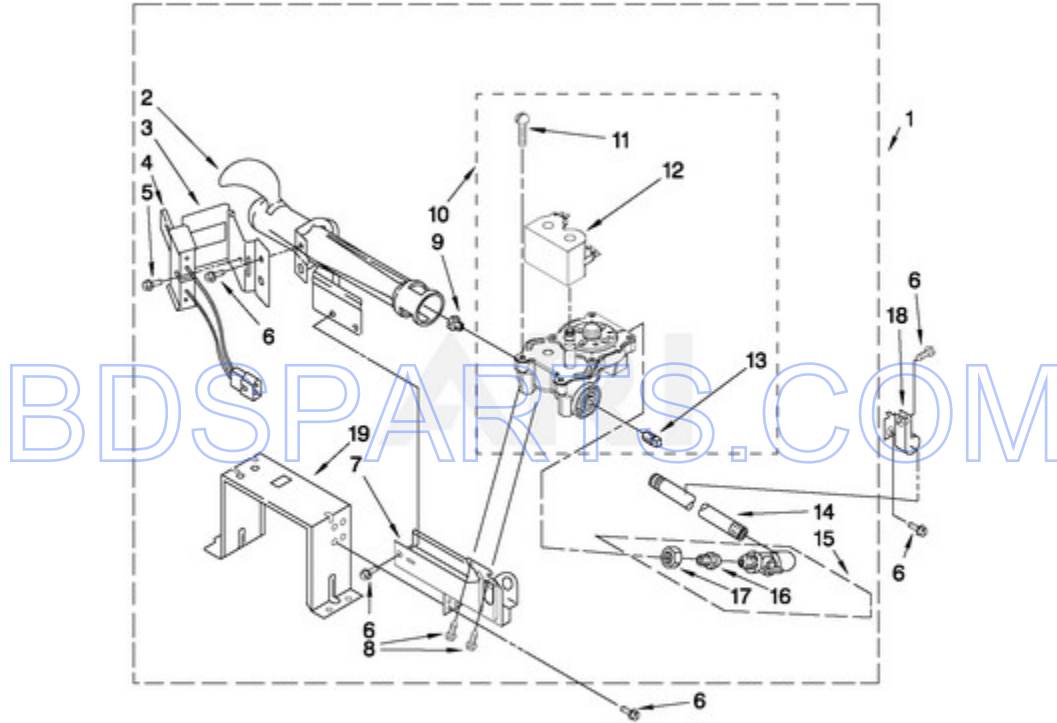

MDG17CSAWW2 - 04 - BURNER ASSEMBLY

BURNER ASSEMBLY

For Model: MDG17CSAWW2
(White)

USE WITH TYPE 1 - NATURAL, TYPE 2 - MIXED,
AND TYPE 4 - LIQUEFIED PROPANE AND BUTANE GASES

FOR ORDERING INFORMATION REFER TO PARTS PRICE LIST

W10489595

8

Page design © 2004-2017 by ARI Network Services, Inc.

Ref #	Part #	Description	Qty	Context	Note	MSRP
1	W10400668	BURNER ASSEMBLY 60 HZ. (TYPE 1, 2 & 3) (COPRECI)				
2	688617	Tube, Burner				
3	694298	Bracket, Ignitor				
4	686590	Ignitor				
5	3393909	Screw & Washer (8-32 x 5/8)				
6	343641	Screw, 10-16 x 1/2				
7	3389871	Base, Burner				
8	3387057	SCREW, 10-16 X 1/2				
9	234870	Orifice, Burner (Type 1)				
9	234868	Orifice, Burner (Type 2)				
10	W10299939	VALVE GAS 60 HZ. (COMPLETE)				
11	326049536	SCREW, COIL				
12	W10328463	COIL, 60 HZ.				
13	W10295523	PLUG, PIPE				
14	W10110395	Pipe, Gas Supply				
15	697441	Valve & Union Shut-Off				
16	3393767	Pipe, Tail				
17	233076	Nut, Compression				
18	3387561	Clamp, Pipe				
19	3389889	Bracket, Support				
NI	W10436933RE	CONVERSION KIT (TYPE 1 AND 2) TO TYPE (4) L.P.G.