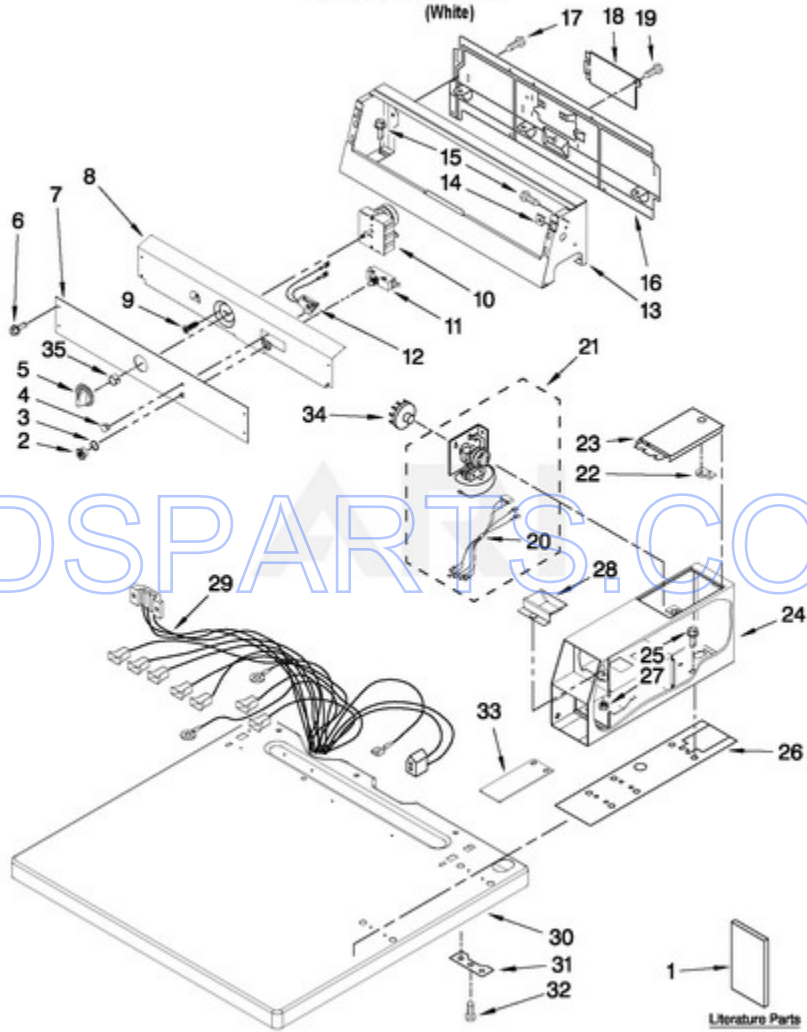

MDG17CSAWW2 - 01 - TOP AND CONSOLE PARTS

TOP AND CONSOLE PARTS

For Model: MDG17CSAWW2

(White)

FOR ORDERING INFORMATION REFER TO PARTS PRICE LIST

W10489595

Ref #	Part #	Description	Qty	Context	Note	MSRP
1	W10184576	INSTRUCTIONS, INSTALLATION				
1	W10167622	WIRING DIAGRAM 60 HZ.				
1	W10469595	REPAIR PARTS LIST				
2	W10146429	Nut, 8-32 x 3/8				
3	W10139799	WASHER				
4	W10133502	Lens, Pilot Light Amber				
5	W10133507	KNOB (8-32 X 5/8)				
6	W10386302	SCREW				
7	W10135183	Facia / Overlay				
8	W10124213	Bracket, Control				
9	W10139100	SCREW				
10	W10327105	SWITCH, CYCLE SELECTION				
11	W10149462	Switch, Push-To-Start				
12	W10130072	LAMP-INDICATOR 60 HZ. (COMPLETE)				
13	W10205153	Console				
14	W10131123	NUT, No.8 U TYPE				
15	W10139210	SCREW				
16	3978608	Panel, Rear (Upper)				
17	3390647	SCREW SHUT-OFF				
18	8317340	Cover, Terminal Box				
19	3390814	Screw				
20	W10177793	Harness, Timer				
21	W10135260	Timer 7 Harness Assembly				
22	W10156125	Cam, Commercial Lock				
23	3351136	Door, Service				
24	W10136649	Meter Case				
25	3349065	Bolt, Meter Case (5/16-24 X 1.00)				
26	3954812	Cushion, Meter				
27	W10139060	Nut, 1/4-20				
28	W10133509	Funnel, Coin				
29	W10153108	Harness, Main				
30	W10136707	Top				
31	3347825	PLATE, MOUNTING				
32	98445	Screw				
33	W10153513	Extension				
34	3387974	Timing Cam (Cam - 3 Pin)				
34	343777	Timing Cam (Cam - 6 Pin)				
35	W10140928	Clip, Knob				