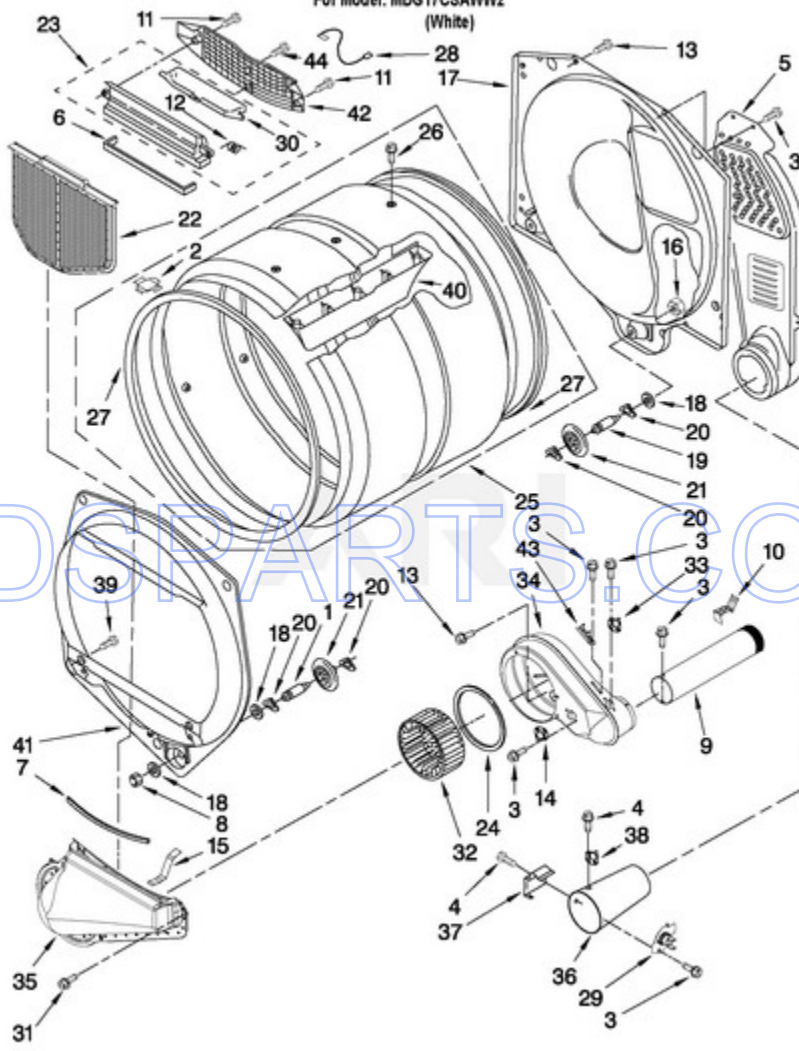

MDG17CSAWW2 - 03 - BULKHEAD PARTS

BULKHEAD PARTS

For Model: MDG17CSAWW2
(White)

FOR ORDERING INFORMATION REFER TO PARTS PRICE LIST

W10489595

6

Page design © 2004-2017 by ARI Network Services, Inc.

Ref #	Part #	Description	Qty	Context Note	MSRP
1	8575324	Shaft, R.H. Thread			
2	8066086	DRUM HOLE PLUG			
3	8533971	Screw, 8-18 x 5/16			
4	90767	SCREW,8-18 X 3/8			
5	3394346	Air Duct Assembly			
6	697813	Seal, Outlet Housing			
7	697814	Seal, Drum Front			
8	3934666	NUT,3/8 X 16(R.H.)			
9	8066224	Exhaust Pipe			
10	8572105	Clip, Exhaust			
11	3387230	SCREW			
12	3394986	Spring, Lint Door			
13	489463	Screw			
14	W10131836	THERMOSTAT 155°F ELECTRONIC			
15	W10345456	CLIP-SPRING			
16	W10001120	Nut, 3/8-16 (L.H.)			
17	3387809	Bulkhead, Rear			
18	3387459	Washer, Support			
19	8575325	Shaft, L.H. Thread			
20	690997	Ring, Tri			
21	W10314171	ROLLER, SUPPORT			
22	W10049370	Screen, Lint			
23	8563755	Housing, Outlet Assembly			
24	697770	Seal, Cover Plate			
25	8318215	Drum Complete			
26	W10219342	SCREW			
27	W10166807	Seal, Drum			
28	3401707	WIRE JUMPER			
29	8573713	Thermal-Cutoff (Includes Item. 38)			
30	8563758	Door, Lint Screen			
31	3390647	SCREW			
32	W10349492	WHEEL, BLOWER			
33	W10131836	Thermostat			
34	W10135254	Housing, Blower			
35	8066168	Lint Duct Assembly			
36	8573824	FUNNEL-BURNER			
37	338906	Sensor, Radiant			
38	3391912	THERMOSTAT 255°F HIGH LIMIT			
39	3357011	Screw