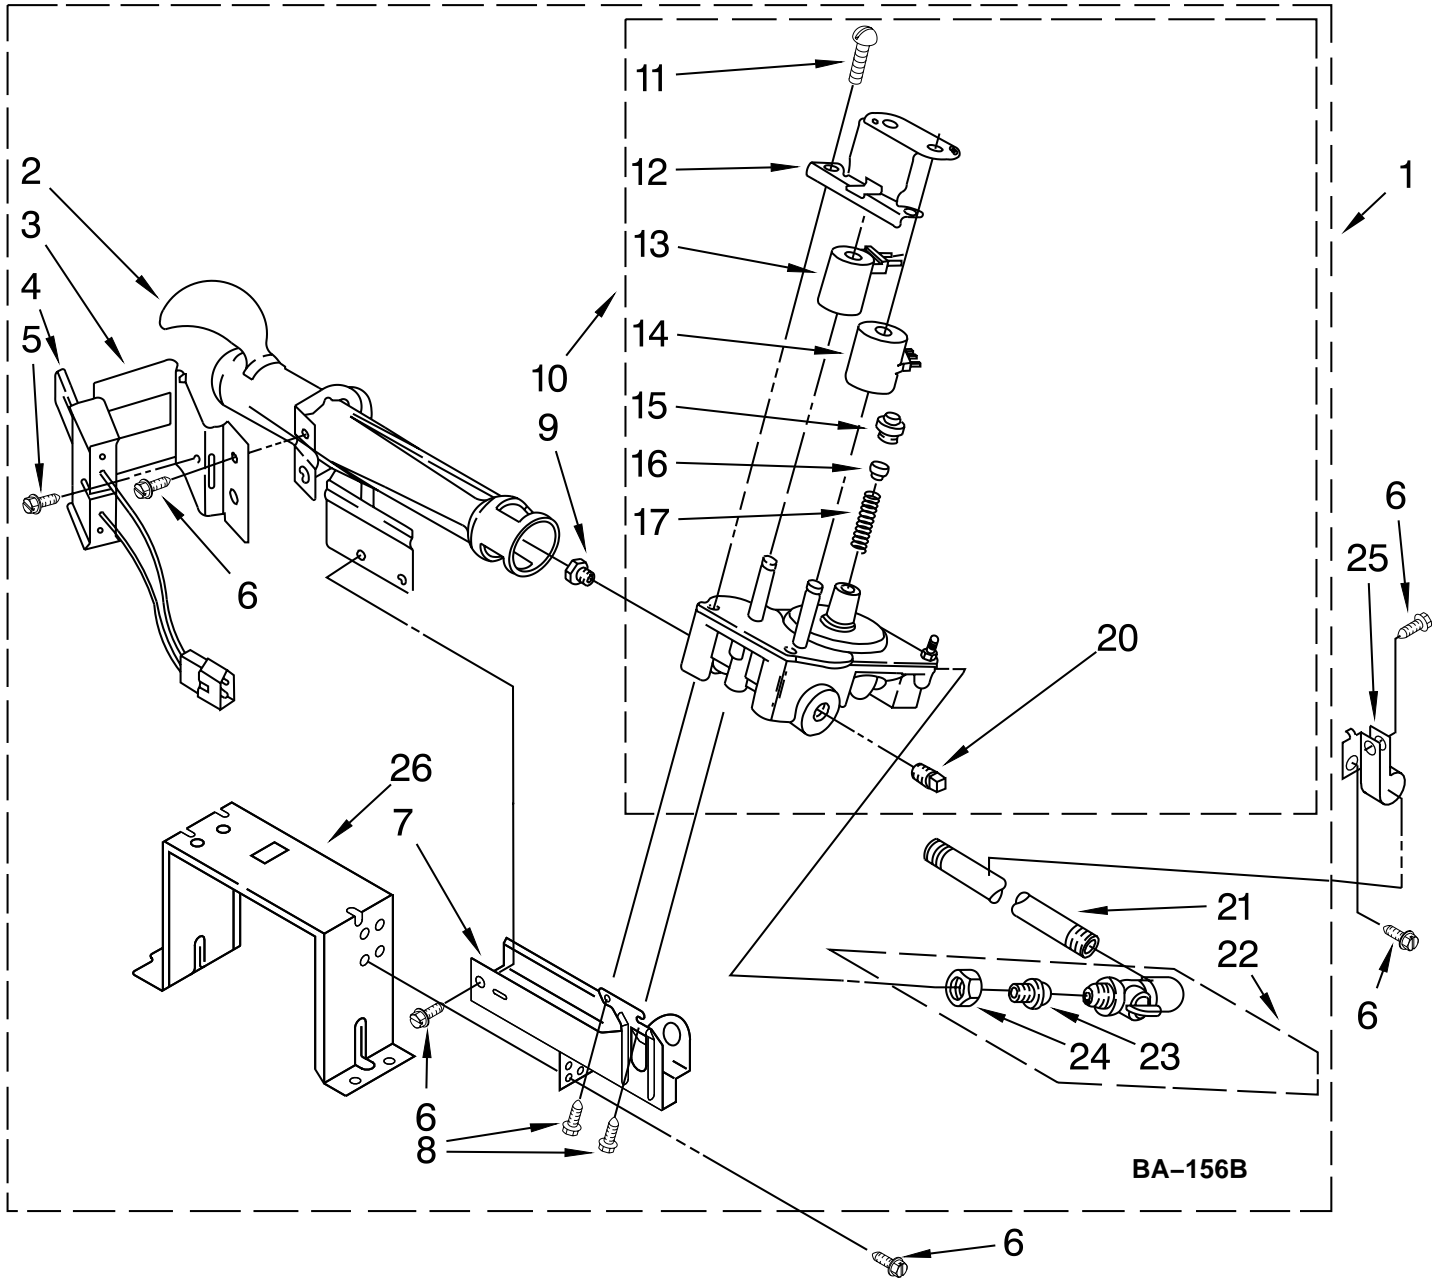

W10135231 BURNER ASSEMBLY

For Model: MDG17MNAWW0
(White)

USE WITH TYPE 1 – NATURAL, TYPE 2 – MIXED,
AND TYPE 4 – LIQUEFIED PROPANE AND BUTANE GASES

FOR ORDERING INFORMATION REFER TO PARTS PRICE LIST

W10135231 BURNER ASSEMBLY

For Model: MDG17MNAWW0
(White)

USE WITH TYPE 1 – NATURAL, TYPE 2 – MIXED,
AND TYPE 4 – LIQUEFIED PROPANE AND BUTANE GASES

Illus. No.	Part No.	DESCRIPTION
1	W10135231	Burner Assembly 60 Hz. (Type 1, 2 & 3) (White Rodgers)
2	688617	Tube, Burner
3	694298	Bracket, Ignitor
4	686590	Ignitor
5	3393909	Screw & Washer (8–32 x 5/8)
6	343641	Screw, 10–16 x 1/2
7	3389871	Base, Burner
8	3387057	Screw, 10–16 x 1/2
9		Orifice, Burner
	234870	Type 1
	234868	Type 2
10	W10141728	Valve, Gas 60 Hz. (Complete)
11	694421	Screw, 8–32 x 1/2
12	694538	Bracket, Coil
13	694540	Coil, 60 Hz. (2 Terminal) (Main)
14	694539	Coil, 60 Hz. (Split) (3 Terminal) (Pilot Position)
15	694424	Leak, Limiter
16	694423	Screw, Regulator Adjustment
17	694422	Spring, Regulator
20	239822	Plug, Pipe
21	W10110395	Pipe, Gas Supply
22	697441	Valve & Union Shut–Off
23	3393767	Pipe, Tail
24	233076	Nut, Compression
25	3387561	Clamp, Pipe
26	3389889	Bracket, Support

Following Parts Not Illustrated

W10436933 Conversion Kit
(Type 1 and 2)
to Type (4) L.P.G.

BA–156B