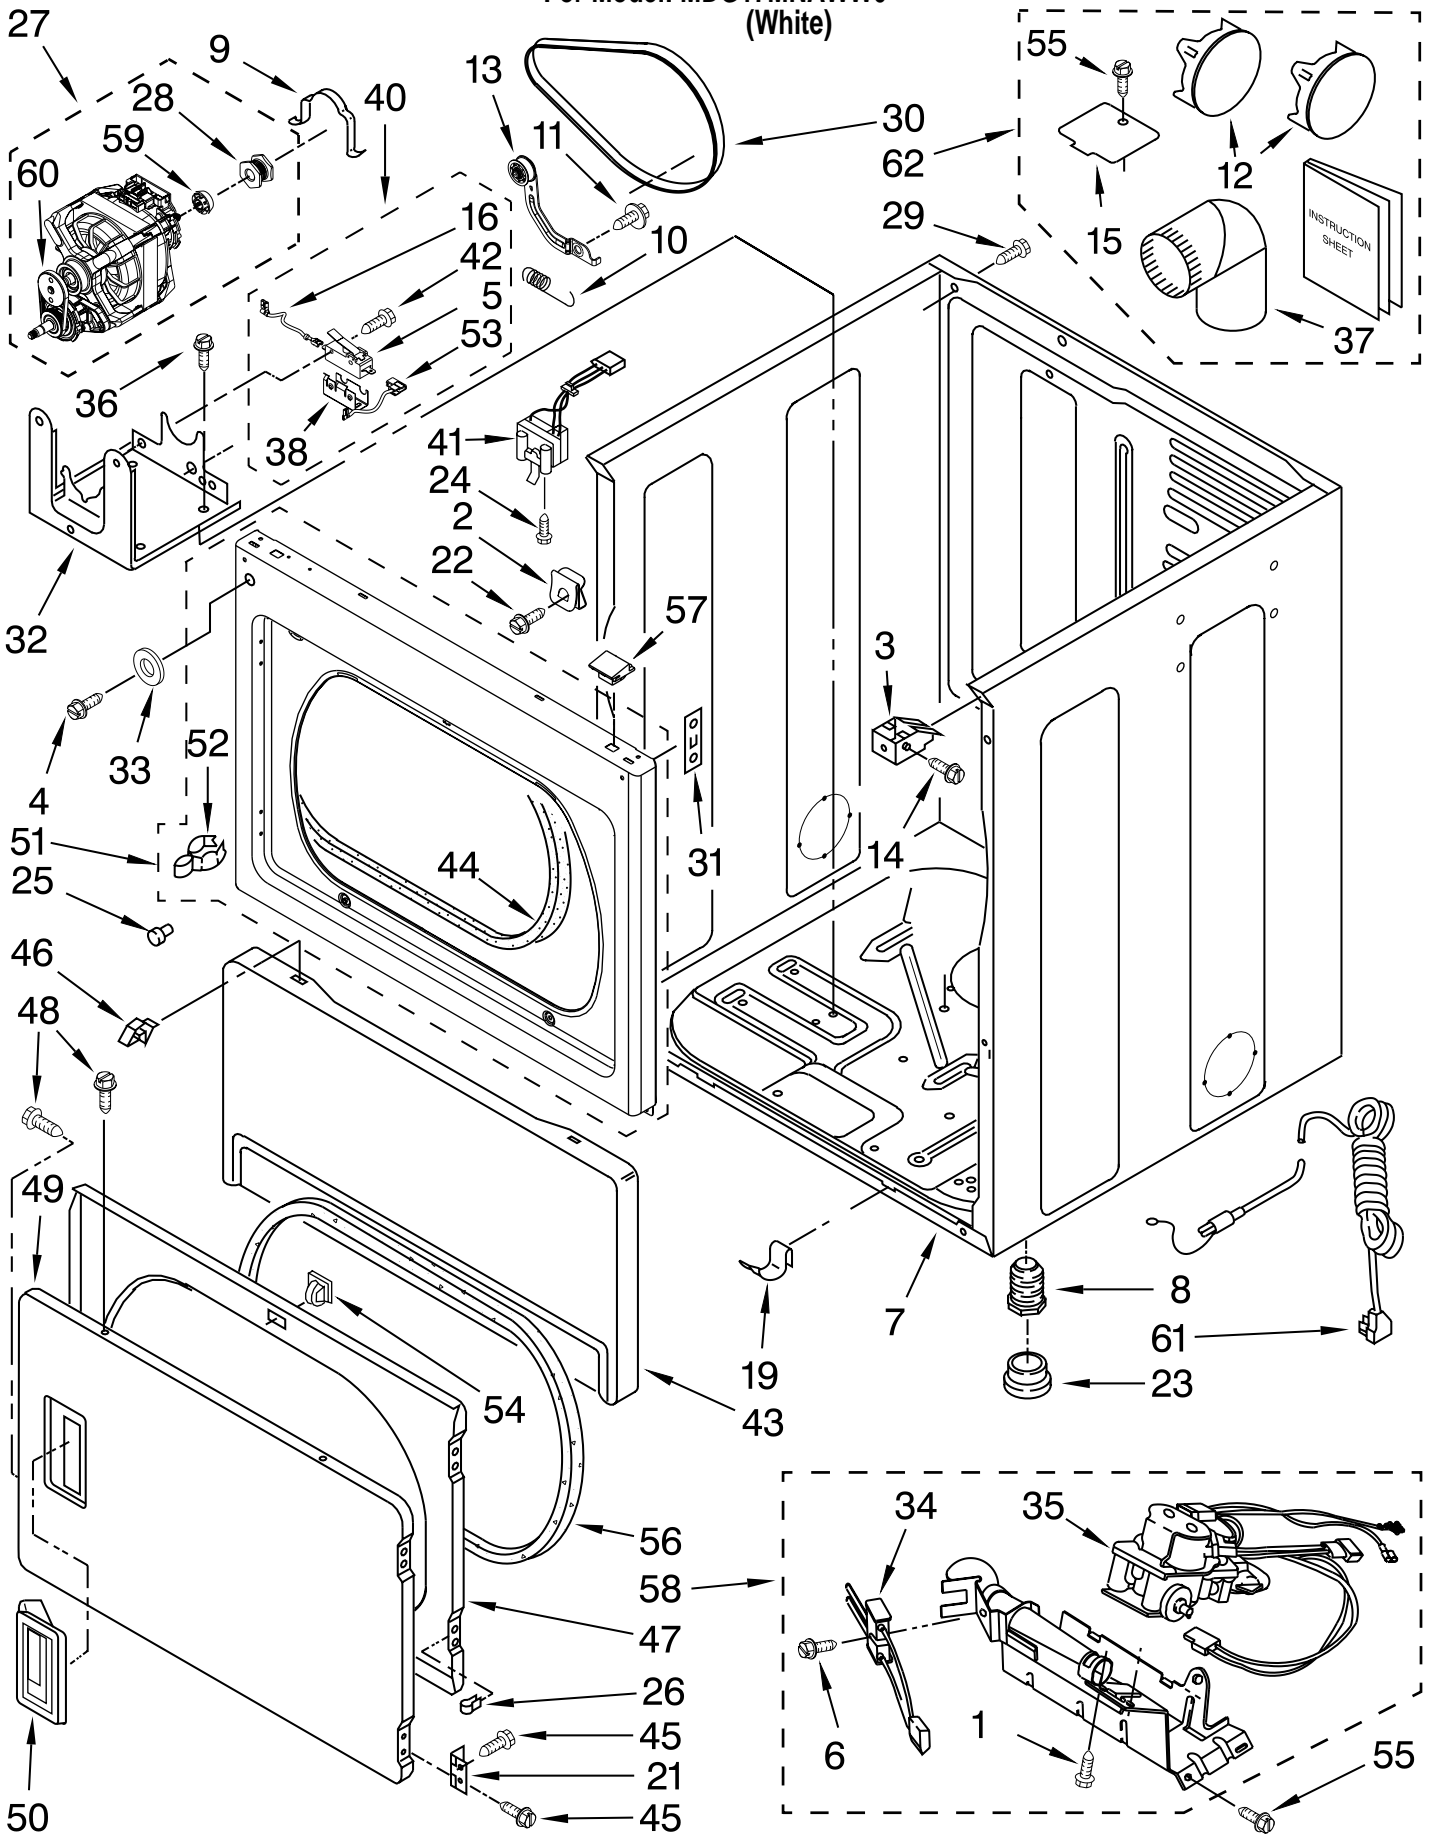

FOR ORDERING INFORMATION REFER TO PARTS PRICE LIST

TOP AND CONSOLE PARTS

For Model: MDG17MNAWW0
(White)

Illus.	Part	
No.	No.	DESCRIPTION
1		Literature Parts
	W10135130	Instructions
		Installation
	W10167625	Wiring Diagram
	W10135146	Repair Parts List
2	W10133502	Lens, Pilot Light Amber
3	W10131119	Screw
4	W10135184	Facia / Overlay
5	W10146429	Nut, 8-32 x 3/8
6	W10139799	Washer
7	W10139100	Screw
8	W10124216	Bracket, Control
9	W10157942	Timer, Dryer
10	W10129712	Switch, Cycle Selection
11	W10149462	Switch, Push-To-Start
12	W10130072	Lamp-Indicator 120 V.
13	W10133507	Knob
14	W10133505	Knob, Control
15	W10133506	Skirt, Dial
16	W10137300	Console
17	W10131123	Nut, #8 U Type
18	W10139210	Screw
19	8317305	Panel, Rear (Upper)
20	3390647	Screw
21	8317340	Cover, Terminal Block
22	3390814	Screw
23	W10140928	Clip, Knob
31	W10136704	Top
32	W10153155	Harness, Main
33	W10155650	Nut, 1/4-28 x
34	W10133501	Cap, Knob

CABINET PARTS

For Model: MDG17MNAWW0
(White)

FOR ORDERING INFORMATION REFER TO PARTS PRICE LIST

CABINET PARTS

For Model: MDG17MNAWW0
(White)

Illus. No.	Part No.	DESCRIPTION
1	3387057	Screw
2	W10131123	Nut, #8 U Type
3	3391846	Clip, Front Panel
4	3400077	Screw
5	8564010	Switch, Broken Belt
6	3393909	Screw
7	8310656	Cabinet
8	3392100	Foot, Dryer (Plastic)
	279810	Foot – Optional (Extended Length Package Of 2) (Not Included)
9	660658	Clamp, Motor
10	3387374	Spring, Idler
11	3389420	Retainer, Idler
12	697750	Plug, Multivent
13	W10141380	Idler Assembly
14	3391915	Screw
15	3394331	Plate, Cover
16	W10167613	Wire, Belt Switch
19	297092	Clip
21	3389247	Hinge And Pin
22	W10131119	Screw