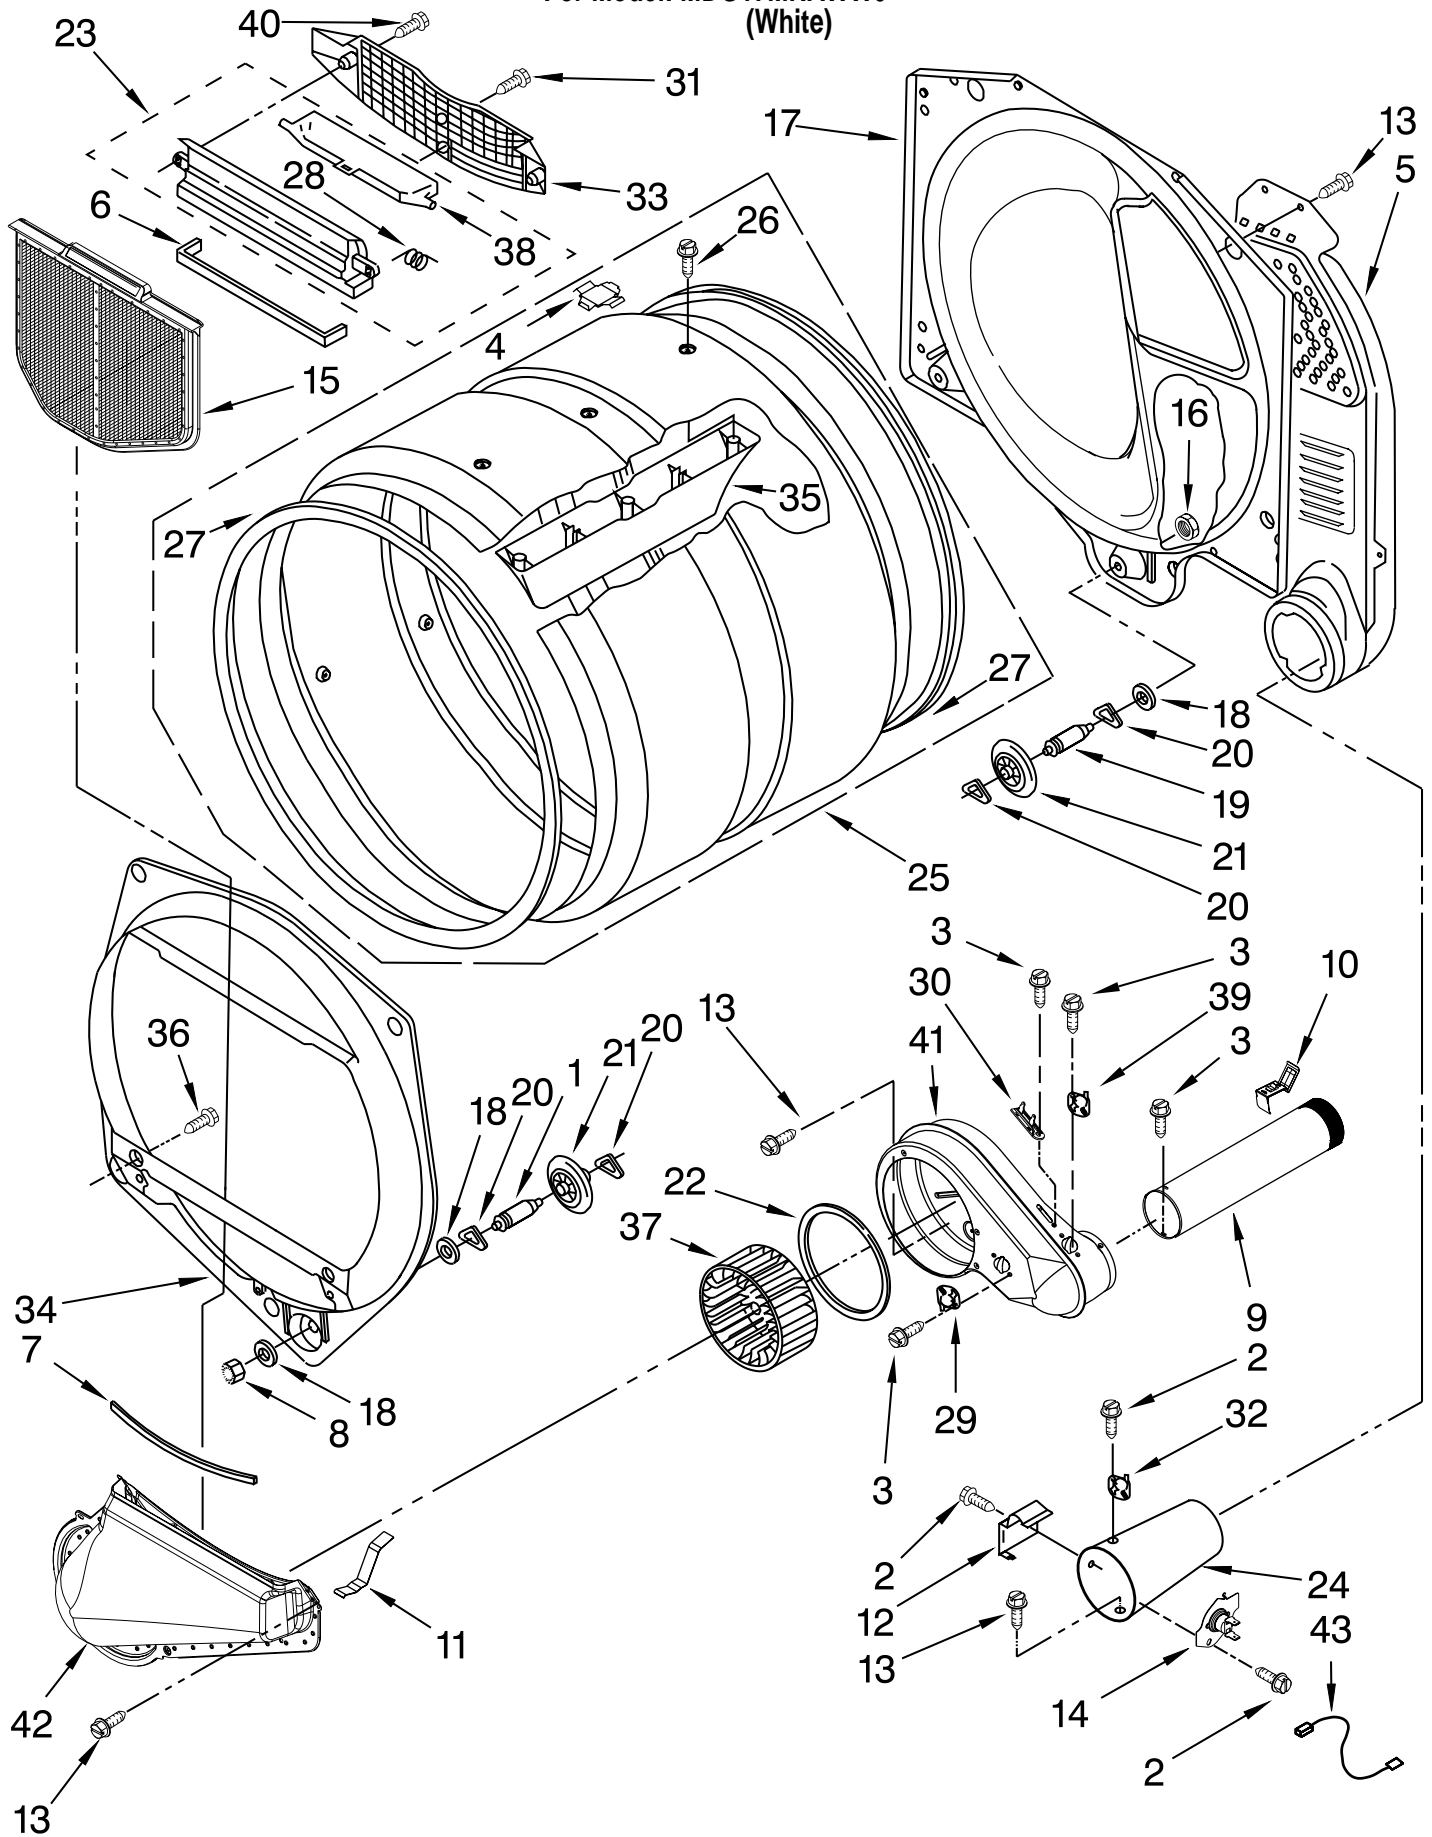

BULKHEAD PARTS

For Model: MDG17MNAWW0
(White)

FOR ORDERING INFORMATION REFER TO PARTS PRICE LIST

BULKHEAD PARTS

For Model: MDG17MNAWW0
(White)

Illus. No.	Part No.	DESCRIPTION	Illus. No.	Part No.	DESCRIPTION	Illus. No.	Part No.	DESCRIPTION
1	8575324	Shaft, R.H. Thread	15	W10049370	Screen, Lint	30	3392519	Thermal Limiter
2	90767	Screw	16	W10001120	Nut, 3/8-16 (L.H.)	31	487909	Screw
3	8533971	Screw	17	3387809	Bulkhead, Rear	32	8573028	Thermostat High-Limit 205 F (96 C)
4	8066086	Drum Hole Plug	18	3387459	Washer, Support	33	8563756	Grill, Outlet
5	3394346	Air Duct Assembly	19	8575325	Shaft, L.H. Thread	34	697557	Bulkhead, Front
6	697813	Seal, Outlet Housing	20	690997	Ring, Tri	35	697693	Baffle, Drum
7	697814	Seal, Drum Front	21	8536973	Roller, Support	36	3357011	Screw
8	3934666	Nut 3/8 x 16 (R.H.)	22	697770	Seal, Cover Plate	37	W10168564	Wheel, Blower
9	8066224	Exhaust Pipe	23	8563755	Housing, Outlet	38	8563758	Door, Lint Screen
10	8572105	Clip	24	8573824	Funnel, Burner	39	W10165817	Thermostat 140°F Cycling
11	8066208	Clip, Spring	25	8318215	Drum Complete	40	3387230	Screw
12	338906	Sensor, Radiant	26	W10109200	Screw	41	W10135254	Housing, Blower
13	3390647	Screw	27	W10166807	Seal, Drum	42	8066168	Lint Duct Assembly
14	8573713	Thermal Cut-Off (Includes Item 32)	28	3394986	Spring, Lint Screen	43	3401707	Wire, Jumper
			29	W10131836	Thermostat 155 F Gas