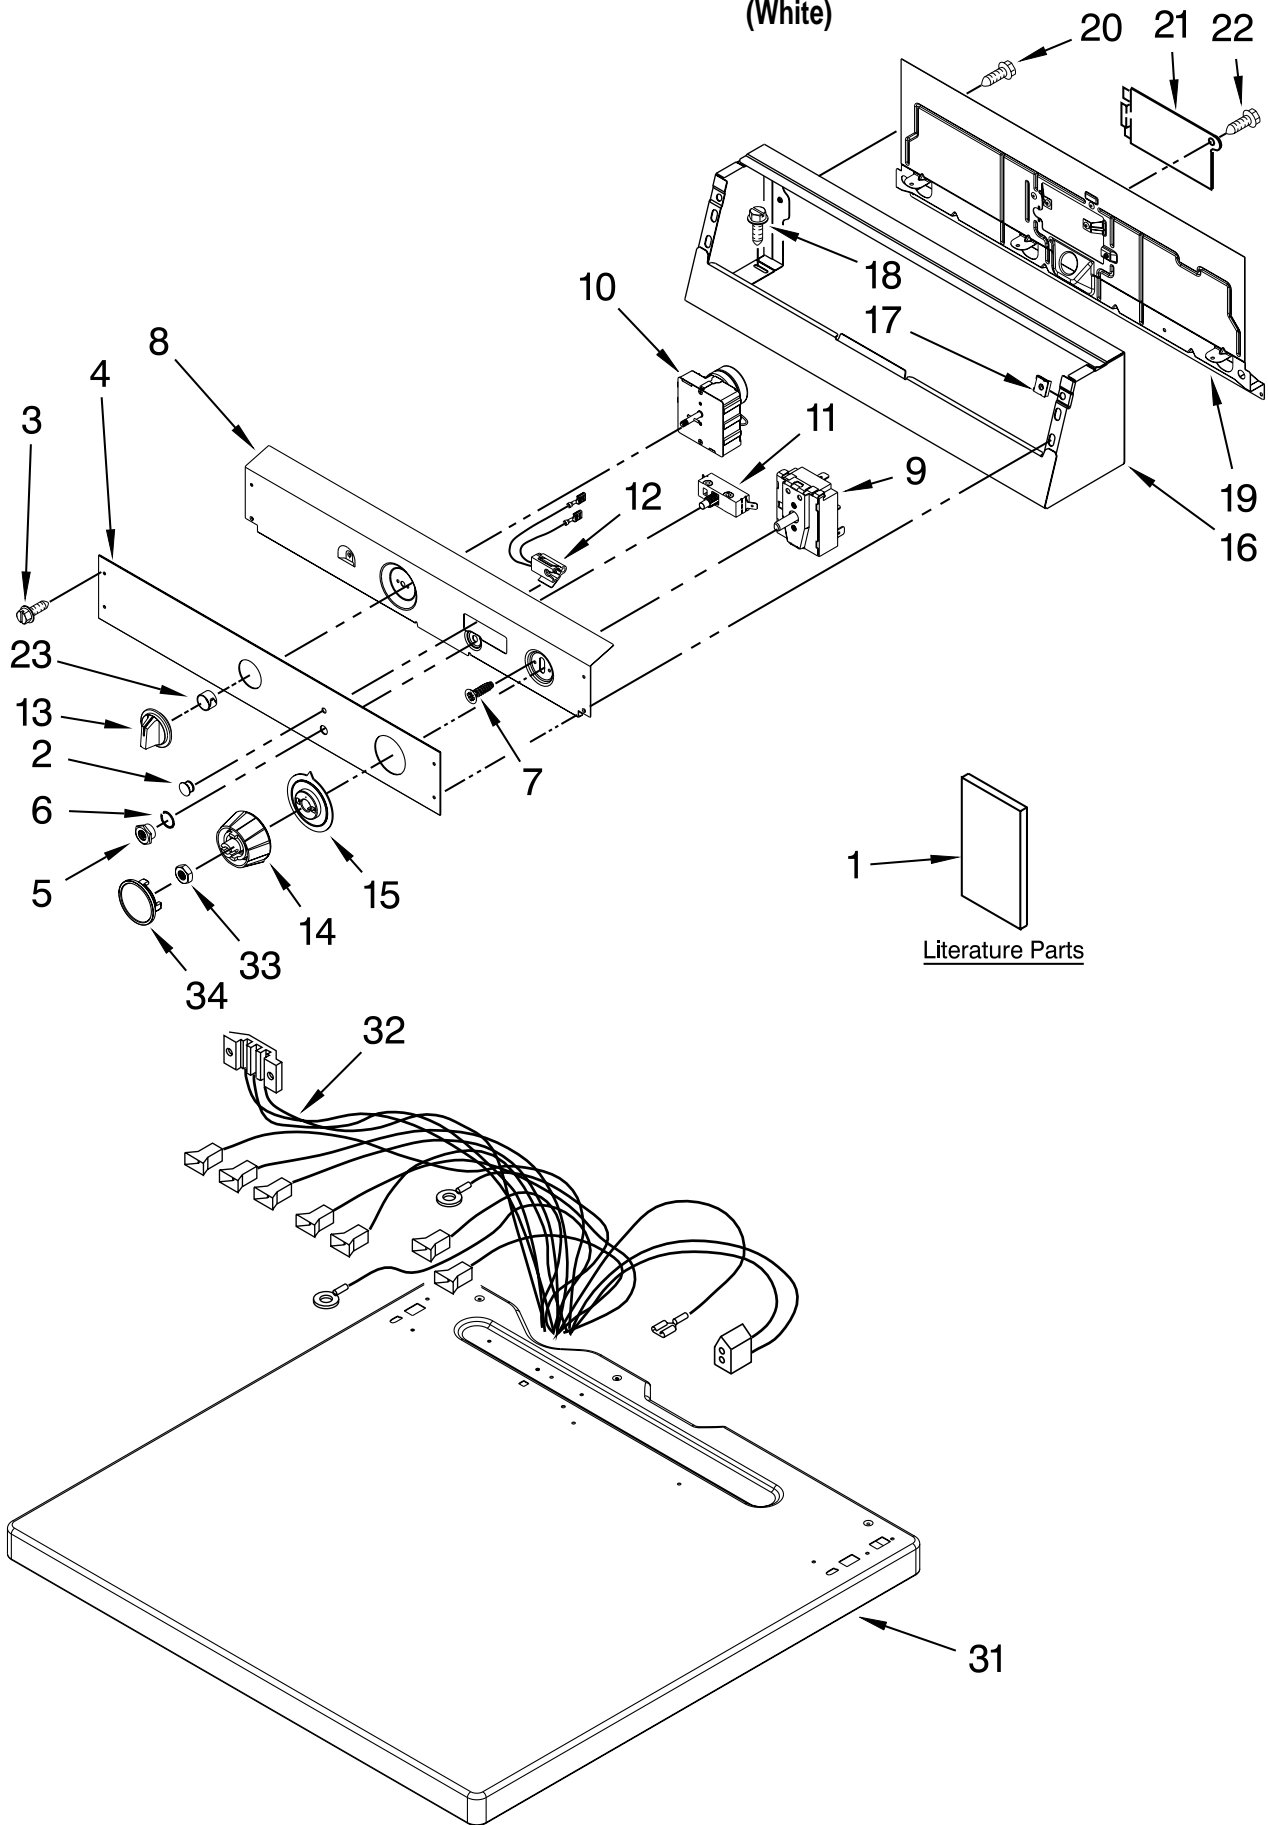

PARTS LIST

for

MAYTAG[®]

**COMMERCIAL
ELECTRIC DRYER**

MODEL

MDG17MNAWW0

TOP AND CONSOLE PARTS

For Model: MDG17MNAWW0
(White)

FOR ORDERING INFORMATION REFER TO PARTS PRICE LIST

TOP AND CONSOLE PARTS

For Model: MDG17MNAWW0
(White)

Illus.	Part	
No.	No.	DESCRIPTION
1		Literature Parts
	W10135130	Instructions
		Installation
	W10167625	Wiring Diagram
	W10135146	Repair Parts List
2	W10133502	Lens, Pilot Light Amber
3	W10131119	Screw
4	W10135184	Facia / Overlay
5	W10146429	Nut, 8-32 x 3/8
6	W10139799	Washer
7	W10139100	Screw
8	W10124216	Bracket, Control
9	W10157942	Timer, Dryer
10	W10129712	Switch, Cycle Selection
11	W10149462	Switch, Push-To-Start
12	W10130072	Lamp-Indicator 120 V.
13	W10133507	Knob
14	W10133505	Knob, Control
15	W10133506	Skirt, Dial
16	W10137300	Console
17	W10131123	Nut, #8 U Type
18	W10139210	Screw
19	8317305	Panel, Rear (Upper)
20	3390647	Screw
21	8317340	Cover, Terminal Block
22	3390814	Screw
23	W10140928	Clip, Knob
31	W10136704	Top
32	W10153155	Harness, Main
33	W10155650	Nut, 1/4-28 x
34	W10133501	Cap, Knob

CABINET PARTS

For Model: MDG17MNAWW0
(White)

FOR ORDERING INFORMATION REFER TO PARTS PRICE LIST

CABINET PARTS

For Model: MDG17MNAWW0
(White)

Illus. No.	Part No.	DESCRIPTION
1	3387057	Screw
2	W10131123	Nut, #8 U Type
3	3391846	Clip, Front Panel
4	3400077	Screw
5	8564010	Switch, Broken Belt
6	3393909	Screw
7	8310656	Cabinet
8	3392100	Foot, Dryer (Plastic)
	279810	Foot – Optional (Extended Length Package Of 2) (Not Included)
9	660658	Clamp, Motor
10	3387374	Spring, Idler
11	3389420	Retainer, Idler
12	697750	Plug, Multivent
13	W10141380	Idler Assembly
14	3391915	Screw
15	3394331	Plate, Cover
16	W10167613	Wire, Belt Switch
19	297092	Clip
21	3389247	Hinge And Pin
22	W10131119	Screw