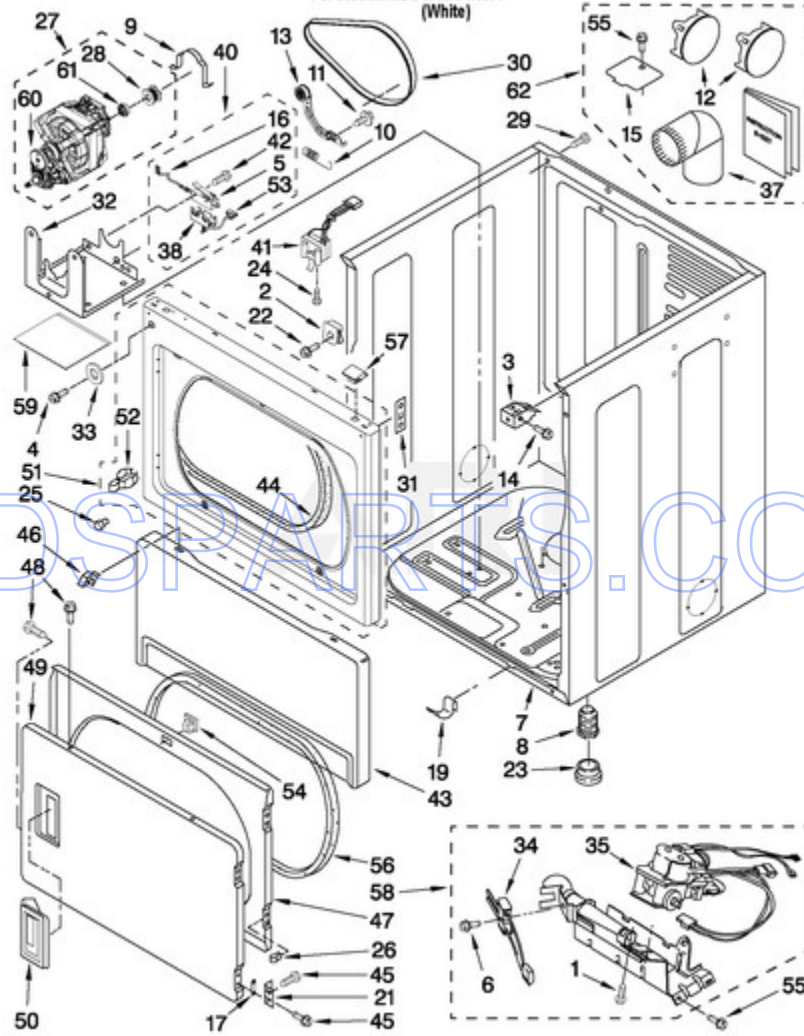

MDG17MNAWW1 - 02 - CABINET PARTS

CABINET PARTS

For Model: MDG17MNAWW1
(White)

FOR ORDERING INFORMATION REFER TO PARTS PRICE LIST

W10184598

4
Page design © 2004-2017 by ARI Network Services, Inc.

Ref #	Part #	Description	Qty	Context	Note	MSRP
1	3387057	SCREW				
2	W10131123	NUT, No.8 U TYPE				
3	3391846	Clip, Front Panel				
4	3400077	SCREW				
5	8564010	Switch, Broken Belt				
6	3393909	SCREW				
7	8310656	Cabinet				
8	3392100	Foot, Dryer (Plastic)				
NI	279810	FOOT, OPTIONAL (EXTENDED LENGTH PACKAGE OF 2) (NOT INCLUDED)				
9	660658	Clamp, Motor				
10	3387374	Spring, Idler				
11	3389420	Retainer, Idler				
12	697750	Plug, Multivent				
13	W10141380	IDLER ASSEMBLY				
14	3391915	SCREW				
15	3394331	Plate, Cover				
16	W10167613	Wire, Belt Switch				
17	W10191265	PLUG, HINGE SCREW				
19	297092	CLIP				
21	3389247	HINGE AND PIN				
22	W10131119	SCREW				
23	3391943	Boot, Foot				
24	697773	Screw				
25	693152	Bumper				
26	3389249	NUT, ``U``				
27	W10139766	MOTOR ASSEMBLY 60 HZ.				
28	3394341	PULLEY				
29	8533974	SCREW				
30	W10131172	Belt, Drive				
31	3390902	CLIP, DOOR HINGE				
32	W10135695	Bracket, Motor				
33	3392186	Washer				
34	686590	Ignitor				
35	W10141728	VALVE, GAS (60 HZ – COMPLETE)				
37	279731	4``-90° ELBOW				
38	8564011	Bracket, Switch				
40	W10155571	SWITCH, ASSEMBLY				
41	3406109	Door Switch Assembly