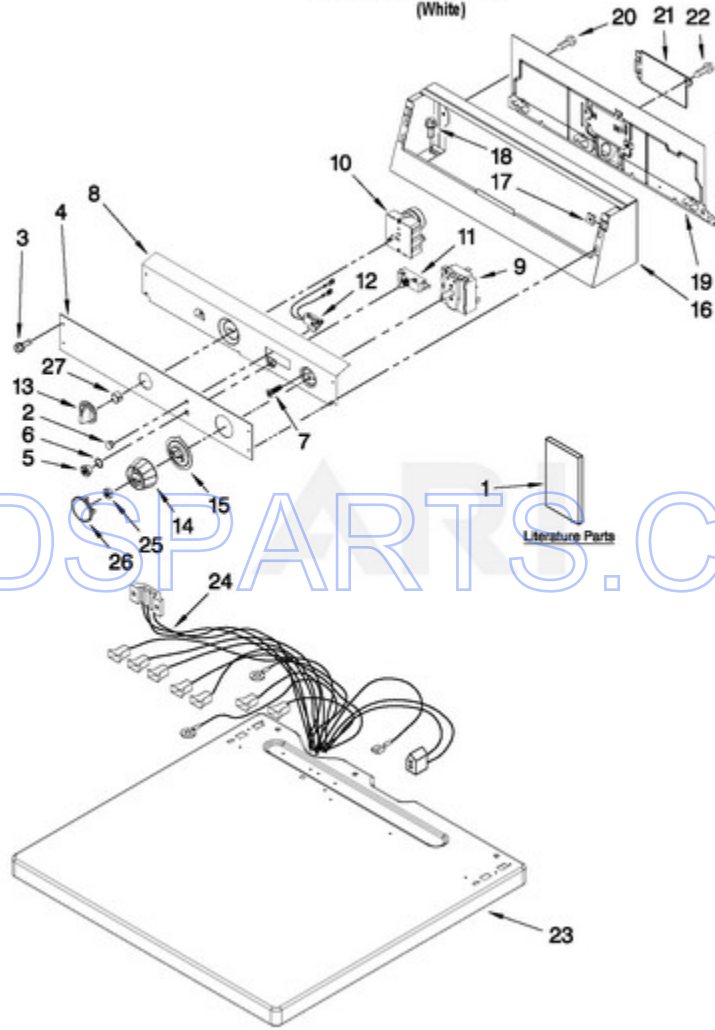

MDG17MNAWW1 - 01 - TOP AND CONSOLE PARTS

TOP AND CONSOLE PARTS

For Model: MDG17MNAWW1
(White)

BDS PARTS.COM

FOR ORDERING INFORMATION REFER TO PARTS PRICE LIST

W10184598

2
Page design © 2004-2017 by ARI Network Services, Inc.

Ref #	Part #	Description	Qty	Context Note	MSRP
1	W10184576	INSTRUCTIONS, INSTALLATION			
1	W10167625	Wiring Diagram			
1	W10184598	Repair Parts List			
2	W10133502	Lens, Pilot Light Amber			
3	W10131119	SCREW			
4	W10135184	Facia / Overlay			
5	W10146429	Nut, 8-32 x 3/8			
6	W10139799	WASHER			
7	W10139100	SCREW			
8	W10124216	Bracket, Control			
9	W10157942	Timer, Dryer			
10	W10129712	Switch, Cycle Selection			
11	W10149462	Switch, Push-To-Start			
12	W10130072	Lamp-Indicator 120 V.			
13	W10133507	Knob			
14	W10133505	Knob, Control			
15	W10133506	Skirt, Dial			
16	W10205150	Console			
17	W10131123	NUT, No.8 U TYPE			
18	W10139210	SCREW			
19	8317305	Panel, Rear (Upper)			
20	3390647	SCREW			
21	8317340	Cover, Terminal Box			
22	3390814	Screw			
23	W10136704	Top			
24	W10153155	Harness, Main			
25	W10155650	Nut, 1/4-28			
26	W10133501	Cap, Knob			
27	W10140928	Clip, Knob			