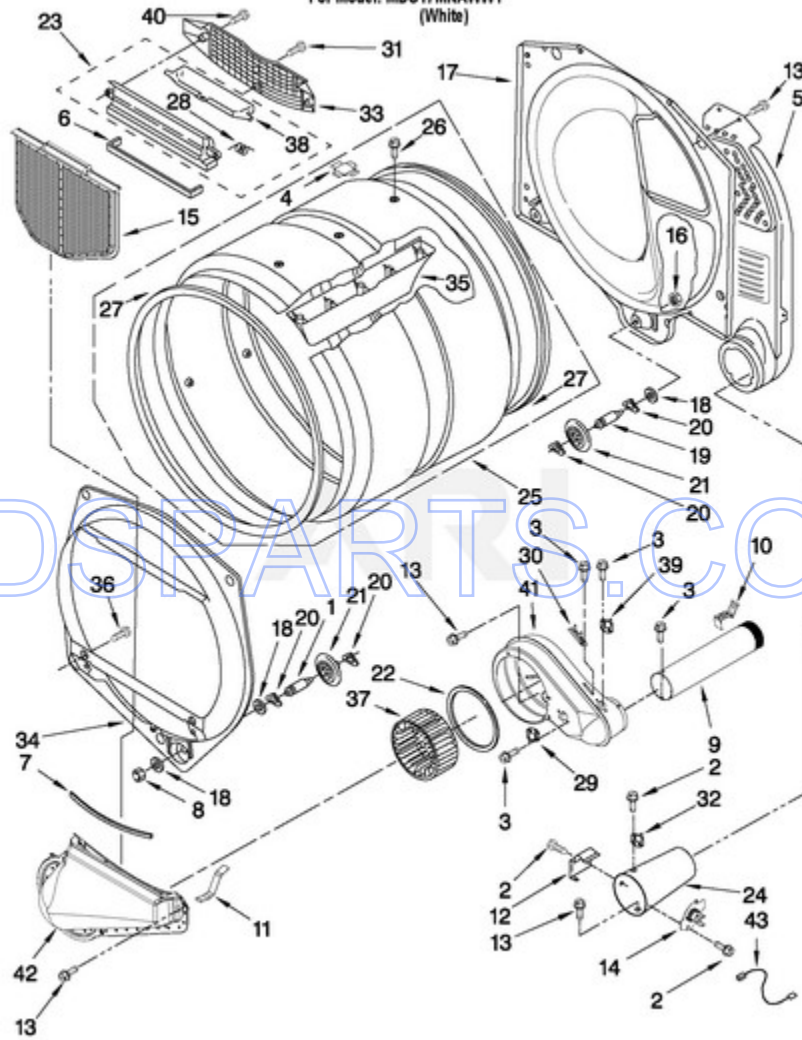

MDG17MNAWW1 - 03 - BULKHEAD PARTS

BULKHEAD PARTS

For Model: MDG17MNAWW1
(White)

FOR ORDERING INFORMATION REFER TO PARTS PRICE LIST

W10184598

6

Page design © 2004-2017 by ARI Network Services, Inc.

Ref #	Part #	Description	Qty	Context	Note	MSRP
1	8575324	Shaft, R.H. Thread				
2	90767	Screw				
3	8533971	SCREW				
4	8066086	DRUM HOLE PLUG				
5	3394346	Air Duct Assembly				
6	697813	Seal, Outlet Housing				
7	697814	Seal, Drum Front				
8	3934666	NUT,3/8 X 16(R.H.)				
9	8066224	Exhaust Pipe				
10	8572105	Clip, Exhaust				
11	8066208	CLIP, SPRING				
12	338906	Sensor, Radiant				
13	3390647	SCREW				
14	8573713	Thermal Cut-Off (Includes Item 32)				
15	W10049370	Screen, Lint				
16	W10001120	Nut, 3/8-16 (L.H.)				
17	3387809	Bulkhead, Rear				
18	3387459	Washer, Support				
19	8575325	Shaft, L.H. Thread				
20	690997	Ring, Tri				
21	8536973	Roller, Support				
22	697770	Seal, Cover Plate				
23	8563755	Housing, Outlet				
24	8573824	FUNNEL-BURNER				
25	8318215	Drum Complete				
26	W10219342	SCREW				
27	W10166807	Seal, Drum				
28	3394986	Spring, Lint Screen				
29	W10131836	THERMOSTAT 155 F GAS				
30	3392519	THERMAL LIMITER				
31	487909	SCREW				
32	3391912	THERMOSTAT, HIGH-LIMIT 255° F				
33	8563756	Grill, Outlet				
34	697557	Bulkhead, Front				
35	697693	BAFFLE, DRUM				
36	3357011	Screw				
37	W10168564	Wheel, Blower				
38	8563758	Door, Lint Screen				
39	W10178810	THERMOSTAT 140° F CYCLING