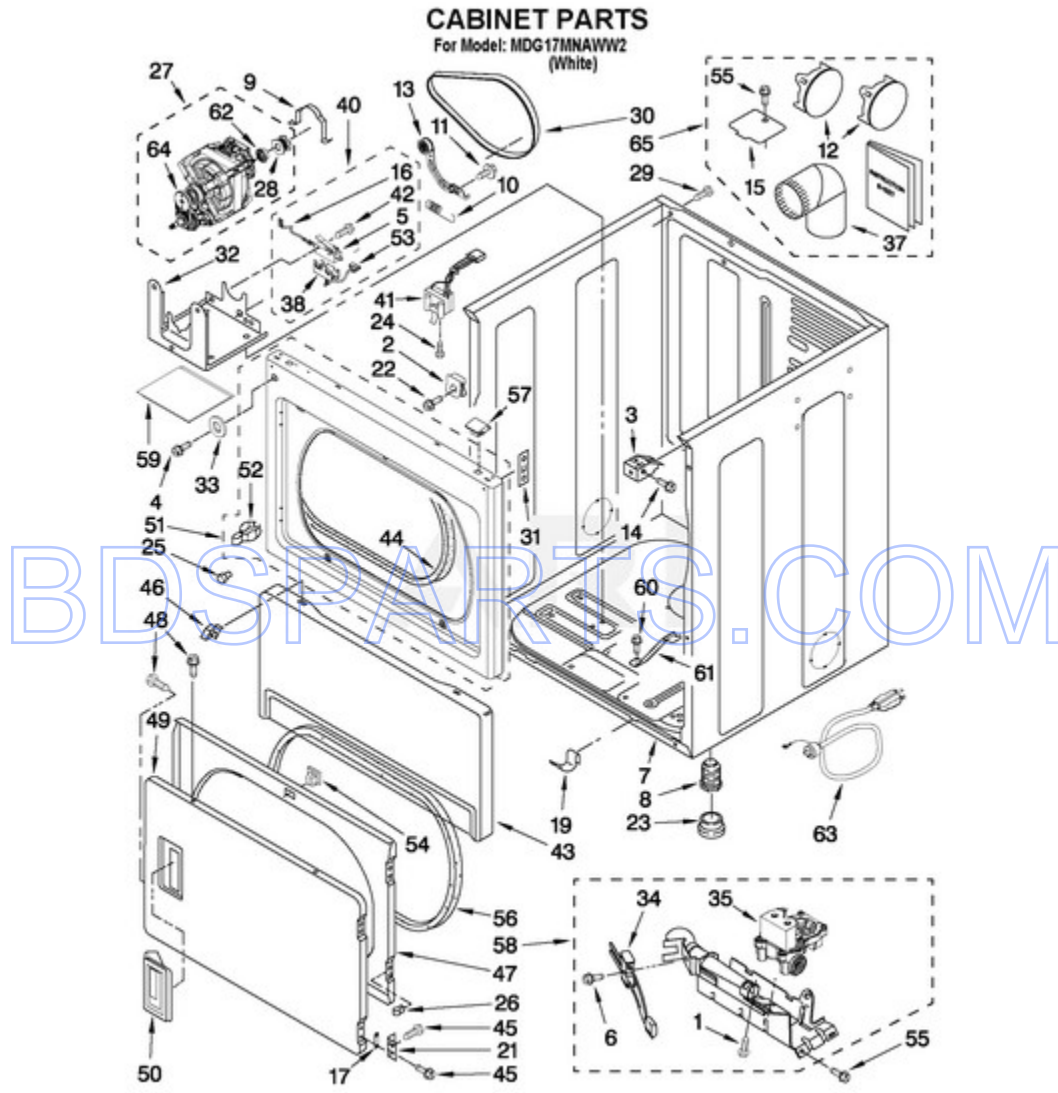

MDG17MNAWW2 - 02 - CABINET PARTS

FOR ORDERING INFORMATION REFER TO PARTS PRICE LIST

W10469594

Ref #	Part #	Description	Qty	Context	Note	MSRP
1	3387057	SCREW				
2	W10131123	NUT, No.8 U TYPE				
3	3391846	Clip, Front Panel				
4	3400077	SCREW				
5	8564010	Switch, Broken Belt				
6	3393909	SCREW				
7	8310656	Cabinet				
8	3392100	Foot, Dryer (Plastic)				
NI	279810	FOOT, OPTIONAL (EXTENDED LENGTH PACKAGE OF 2) (NOT INCLUDED)				
9	660658	Clamp, Motor				
10	3387374	Spring, Idler				
11	3389420	Retainer, Idler				
12	697750	Plug, Multivent				
13	W10344192	IDLER ASSEMBLY				
14	3391915	SCREW				
15	3394331	Plate, Cover				
16	W10167613	Wire, Belt Switch				
17	W10191265	PLUG, HINGE SCREW				
19	W10291934	CLIP				
21	W10279703	ASSEMBLY, HINGE & PIN (SILVER)				
22	W10131119	SCREW				
23	3391943	Boot, Foot				
24	697773	Screw				
25	693152	Bumper				
26	3389249	NUT, ``U``				
27	W10139766	MOTOR ASSEMBLY 60 HZ.				
28	3394341	PULLEY				
29	8533974	SCREW				
30	W10131172	Belt, Drive				
31	3390902	CLIP, DOOR HINGE				
32	W10135695	Bracket, Motor				
33	3392186	Washer				
34	686590	Ignitor				
35	W10299939	VALVE GAS 60 HZ. (COMPLETE)				
37	279731	4``-90° ELBOW				
38	8564011	Bracket, Switch				
40	W10155571	SWITCH, ASSEMBLY				
41	3406109	Door Switch Assembly