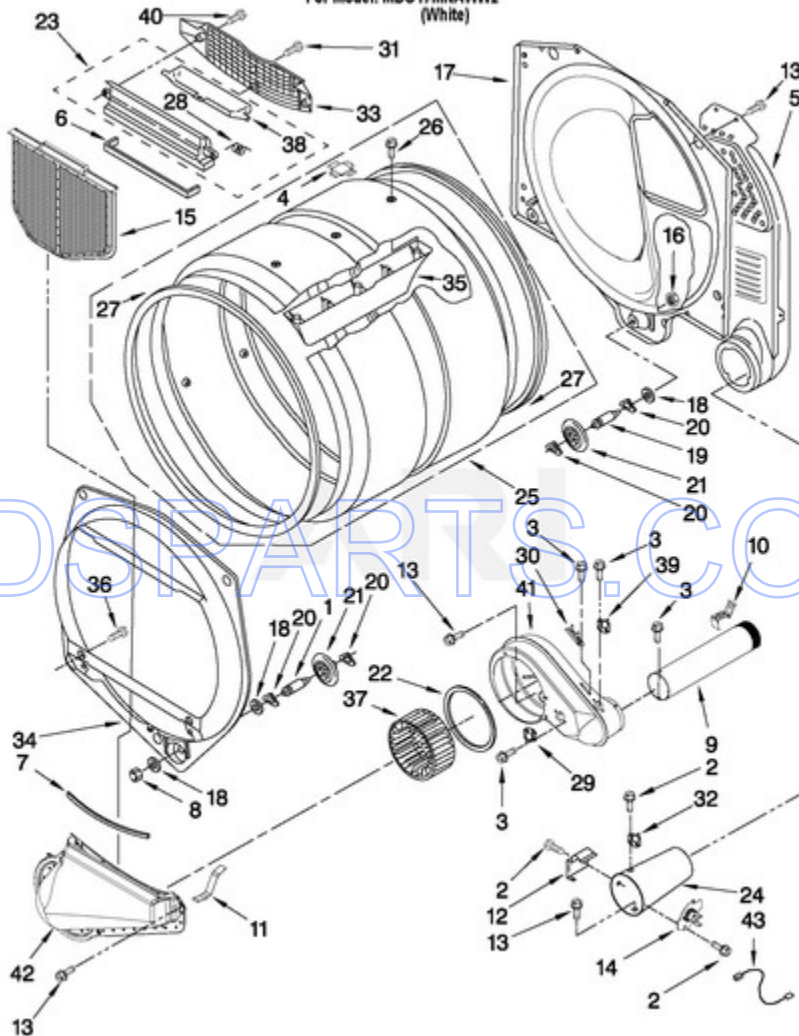

MDG17MNAWW2 - 03 - BULKHEAD PARTS

BULKHEAD PARTS

For Model: MDG17MNAWW2
(White)

FOR ORDERING INFORMATION REFER TO PARTS PRICE LIST

W10469594

6

Page design © 2004-2017 by ARI Network Services, Inc.

Ref #	Part #	Description	Qty	Context	Note	MSRP
1	8575324	Shaft, R.H. Thread				
2	90767	Screw				
3	8533971	SCREW				
4	8066086	DRUM HOLE PLUG				
5	3394346	Air Duct Assembly				
6	697813	Seal, Outlet Housing				
7	697814	Seal, Drum Front				
8	3934666	NUT,3/8 X 16(R.H.)				
9	8066224	Exhaust Pipe				
10	8572105	Clip, Exhaust				
11	W10345456	CLIP-SPRING				
12	338906	Sensor, Radiant				
13	3390647	SCREW				
14	8573713	Thermal Cut-Off (Includes Item 32)				
15	W10049370	Screen, Lint				
16	W10001120	Nut, 3/8-16 (L.H.)				
17	3387809	Bulkhead, Rear				
18	3387459	Washer, Support				
19	8575325	Shaft, L.H. Thread				
20	690997	Ring, Tri				
21	W10314171	ROLLER, SUPPORT				
22	697770	Seal, Cover Plate				
23	8563755	Housing, Outlet				
24	8573824	FUNNEL-BURNER				
25	8318215	Drum Complete				
26	W10219342	SCREW				
27	W10166807	Seal, Drum				
28	3394986	Spring, Lint Screen				
29	W10131836	THERMOSTAT 155 F GAS				
30	3392519	THERMAL LIMITER				
31	695240	SCREW				
32	3391912	THERMOSTAT, HIGH-LIMIT 255° F				
33	8563756	Grill, Outlet				
34	697557	Bulkhead, Front				
35	697693	BAFFLE, DRUM				
36	3357011	Screw				
37	W10349492	WHEEL, BLOWER				
38	8563758	Door, Lint Screen				
39	W10178810	THERMOSTAT 140° F CYCLING