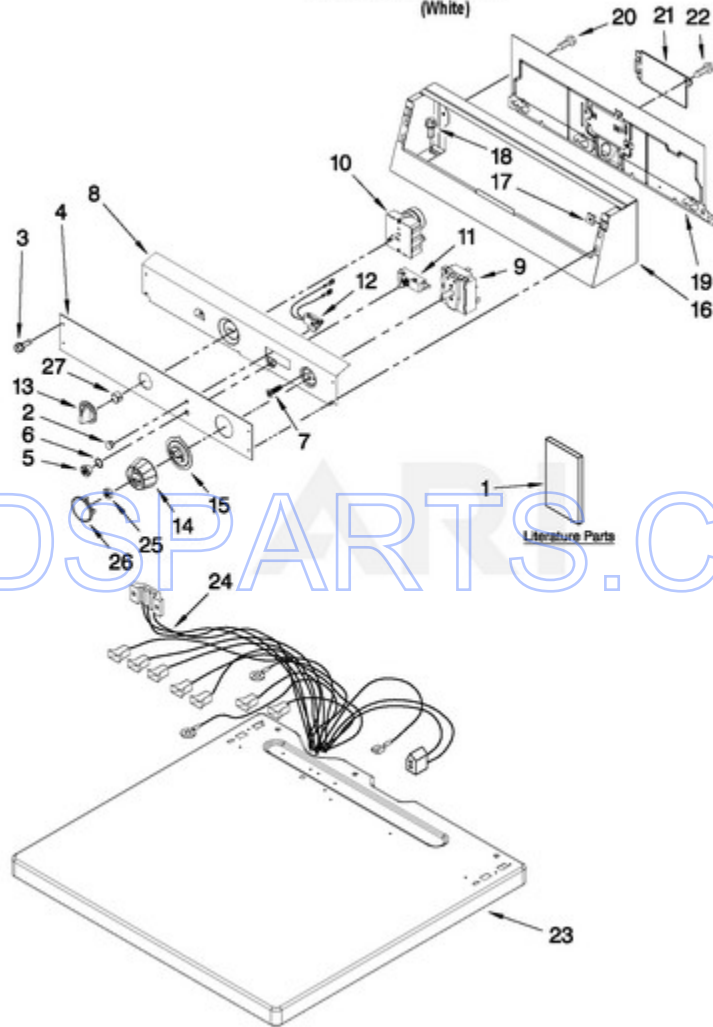

MDG17MNAWW2 - 01 - TOP AND CONSOLE PARTS

TOP AND CONSOLE PARTS

For Model: MDG17MNAWW2
(White)

FOR ORDERING INFORMATION REFER TO PARTS PRICE LIST

W10469594

2

Page design © 2004-2017 by ARI Network Services, Inc.

Ref #	Part #	Description	Qty	Context Note	MSRP
1	W10184576	INSTRUCTIONS, INSTALLATION			
1	W10167625	Wiring Diagram			
1	W10469594	REPAIR PARTS LIST			
2	W10133502	Lens, Pilot Light Amber			
3	W10386302	SCREW			
4	W10135184	Facia / Overlay			
5	W10146429	Nut, 8-32 x 3/8			
6	W10139799	WASHER			
7	W10139100	SCREW			
8	W10124216	Bracket, Control			
9	W10157942	Timer, Dryer			
10	W10327105	SWITCH, CYCLE SELECTION			
11	W10149462	Switch, Push-To-Start			
12	W10130072	Lamp-Indicator 120 V.			
13	W10133507	Knob			
14	W10133505	Knob, Control			
15	W10133506	Skirt, Dial			
16	W10205150	Console			
17	W10131123	NUT, No.8 U TYPE			
18	W10139210	SCREW			
19	8317305	Panel, Rear (Upper)			
20	3390647	SCREW			
21	8317340	Cover, Terminal Box			
22	3390814	Screw			
23	W10136704	Top			
24	W10153155	Harness, Main			
25	W10155650	Nut, 1/4-28			
26	W10133501	Cap, Knob			
27	W10140928	Clip, Knob			