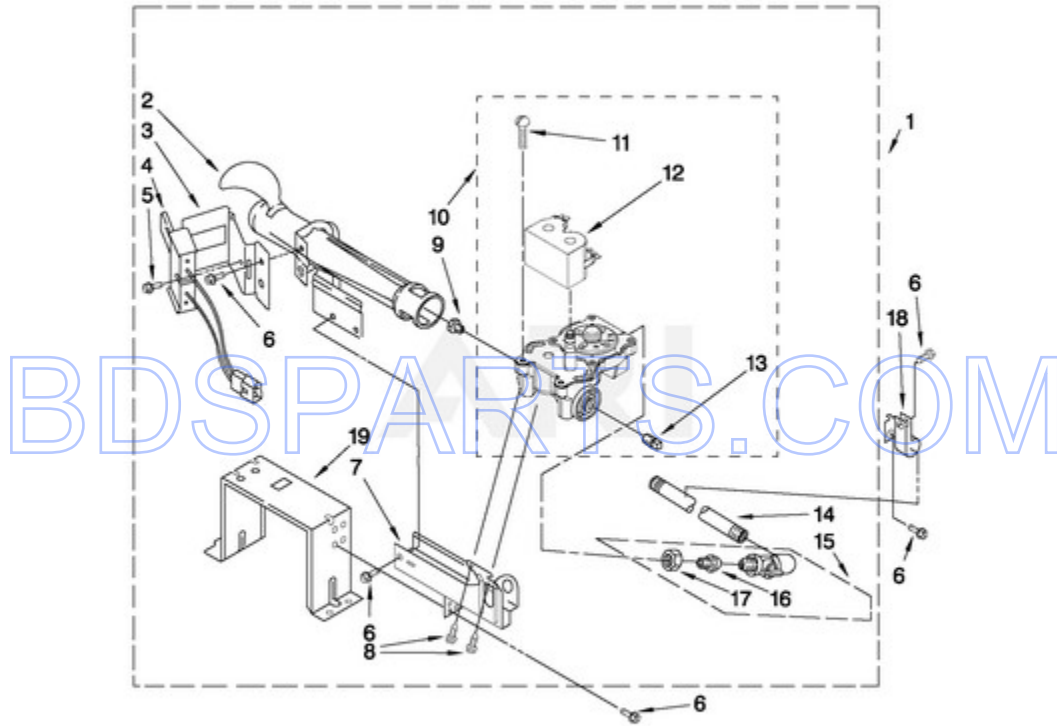

MDG17MNAWW2 - 04 - BURNER ASSEMBLY

BURNER ASSEMBLY

For Model: MDG17MNAWW2
(White)

USE WITH TYPE 1 - NATURAL, TYPE 2 - MIXED,
AND TYPE 4 - LIQUEFIED PROPANE AND BUTANE GASES

FOR ORDERING INFORMATION REFER TO PARTS PRICE LIST

W10469594

8

Page design © 2004-2017 by ARI Network Services, Inc.

Ref #	Part #	Description	Qty	Context	Note	MSRP
1	W10400668	BURNER ASSEMBLY 60 HZ. (TYPE 1, 2 & 3) (COPRECI)				
2	688617	Tube, Burner				
3	694298	Bracket, Ignitor				
4	686590	Ignitor				
5	3393909	Screw & Washer (8-32 x 5/8)				
6	343641	Screw, 10-16 x 1/2				
7	3389871	Base, Burner				
8	3387057	SCREW, 10-16 X 1/2				
9	234870	Orifice, Burner (Type 1)				
9	234868	Orifice, Burner (Type 2)				
10	W10299939	VALVE GAS 60 HZ. (COMPLETE)				
11	326049536	SCREW, COIL				
12	W10328463	COIL, 60 HZ.				
13	W10295523	PLUG, PIPE				
14	W10110395	Pipe, Gas Supply				
15	697441	Valve & Union Shut-Off				
16	3393767	Pipe, Tail				
17	233076	Nut, Compression				
18	3387561	Clamp, Pipe				
19	3389889	Bracket, Support				
NI	W10436933RE	CONVERSION KIT (TYPE 1 AND 2) TO TYPE (4) L.P.G.