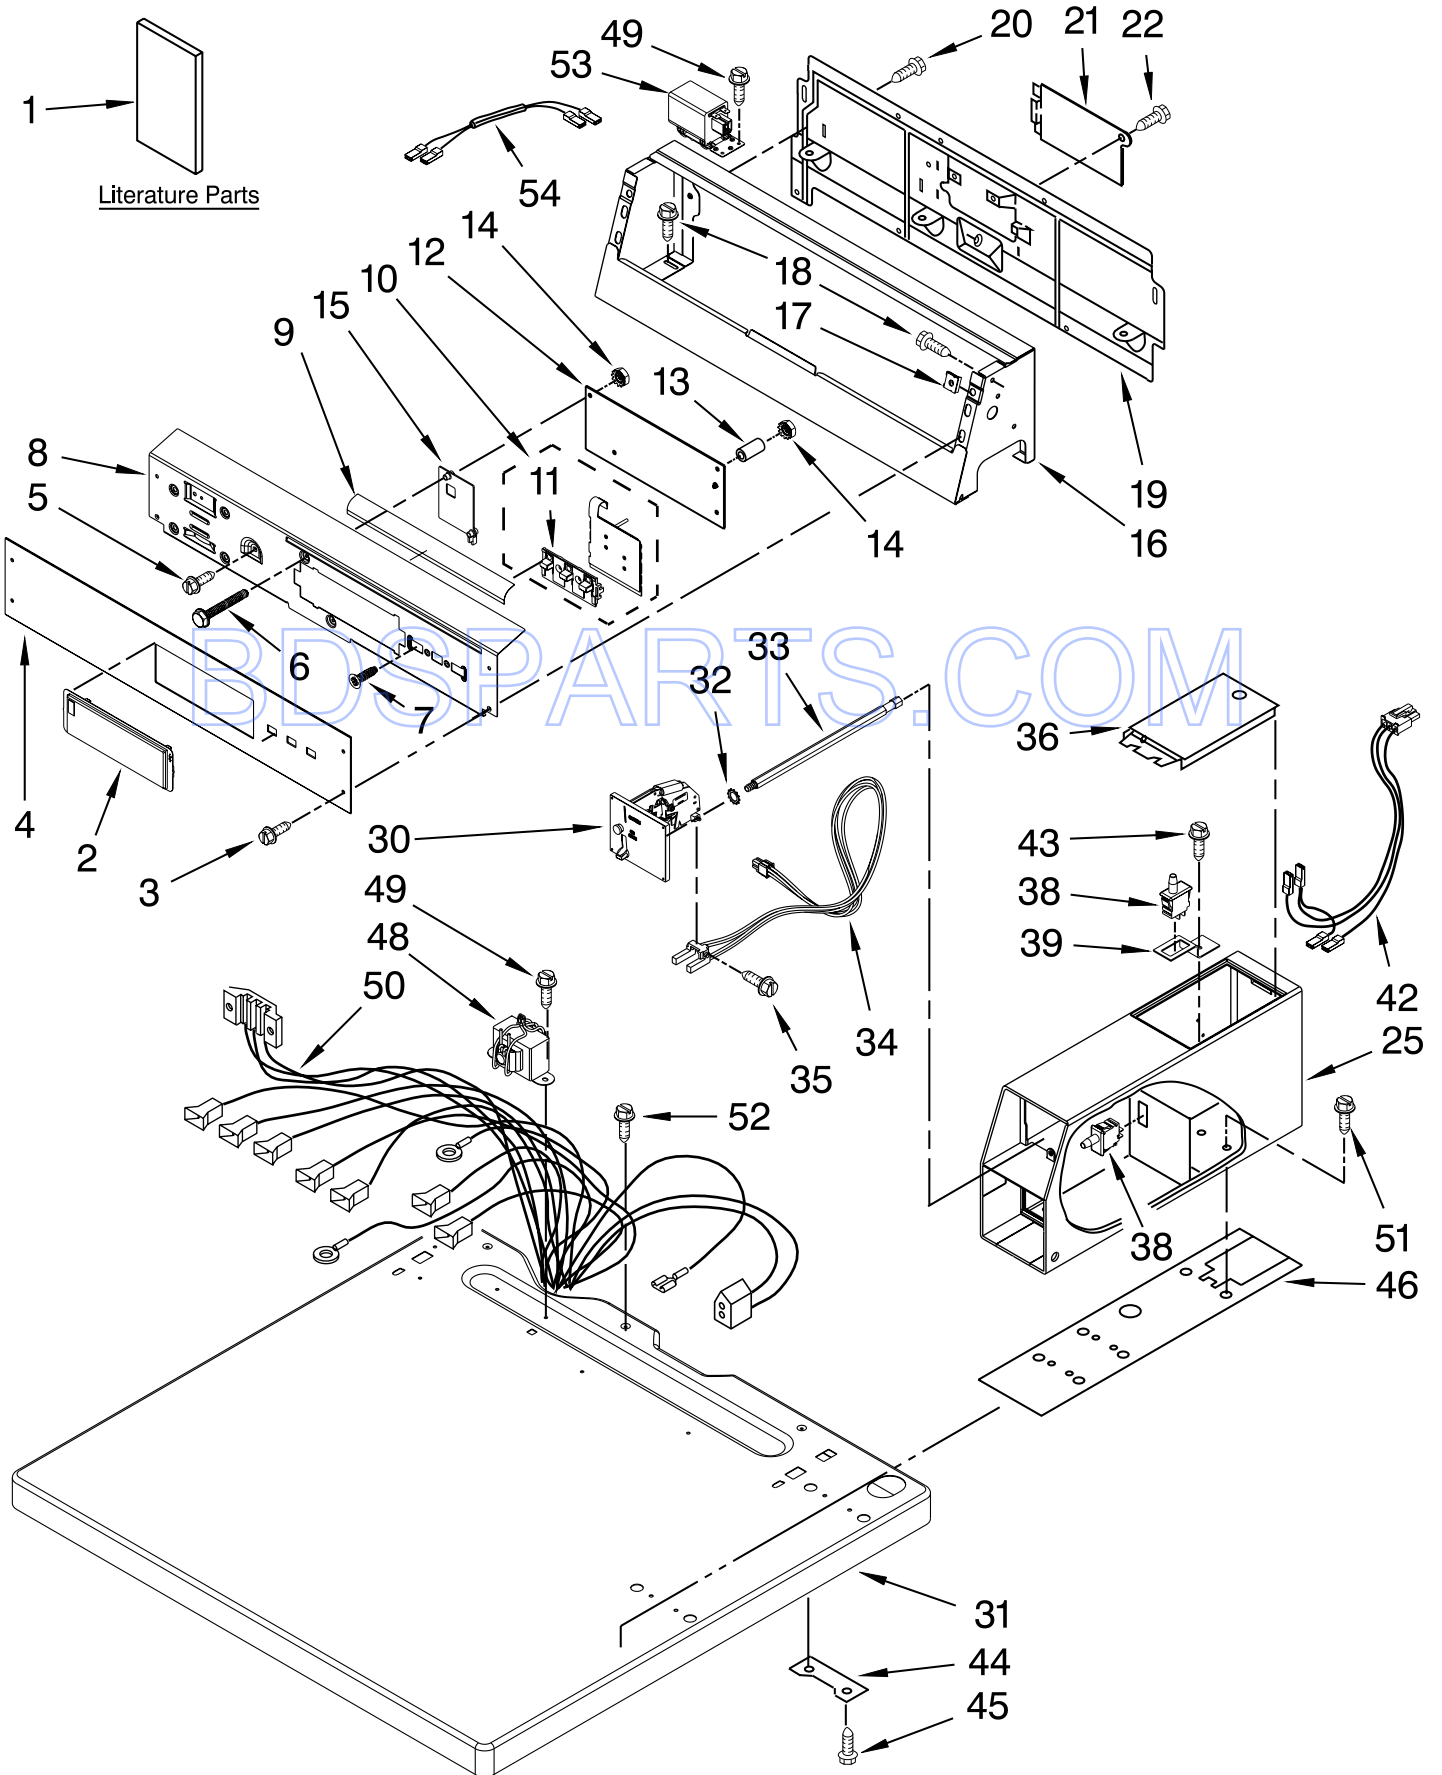

PARTS LIST

for

MAYTAG[®]

BDSPARTS.COM

**COMMERCIAL
GAS DRYER**

**MODEL
MDG17PDAWW0**

TOP AND CONSOLE PARTS

For Model: MDG17PDAWW0

(White)

FOR ORDERING INFORMATION REFER TO PARTS PRICE LIST

TOP AND CONSOLE PARTS

For Model: MDG17PDAWW0

(White)

Illus. No.	Part No.	DESCRIPTION	Illus. No.	Part No.	DESCRIPTION	Illus. No.	Part No.	DESCRIPTION
1		Literature Parts	15	W10161476	Shield, Probing	38	W10131838	Switch-Vault & Service Door
	W10135134	Instructions, Installation	16	W10137299	Console	39	W10133508	Bracket, Service Door
	W10183571	Tech Sheet	17	W10131123	Nut, #8 U-Type	42	W10139456	Harness Wire Sensor Switch
	W10135136	Repair Parts List	18	W10139210	Screw	43	W10139210	Screw
2	W10131114	Cover, Display	19	W10177313	Panel, Rear (Upper)	44	3347825	Plate Mounting
3	W10131119	Screw	20	3390647	Screw	45	98445	Screw
4	W10135181	Facia-Overlay	21	8317340	Cover, Terminal Box	46	3954812	Cushion, Meter Case
5	W10142728	Screw	22	3390814	Screw	48	W10131839	Transformer 120 To 22.5 Vac.
6	W10137322	Screw	25	W10136645	Meter Case	49	8533971	Screw
7	W10140652	Screw	30	W10133242	Coin Drop Assy.	50	W10130190	Harness, Main
8	W10124214	Bracket, Control	31	W10136707	Top	51	3349065	Screw
9	W10133515	Deflector Switch Assembly	32	W10068270	Washer	52	3400000	Screw
10	W10135233	Push Button &	33	W10137319	Hex Bar Bolt	53	8540229	Rfi-Filter Cpl.
11	W10131113	Push Button	34	W10130178	Coin Optic Sensor Assembly	54	W10175650	Jumper-Line Filter
12	W10130081	Control Board	35	W10142655	Screw			
13	W10133514	Spacer	36	3351136	Door, Service			
14	W10139046	Nut, 6-32						