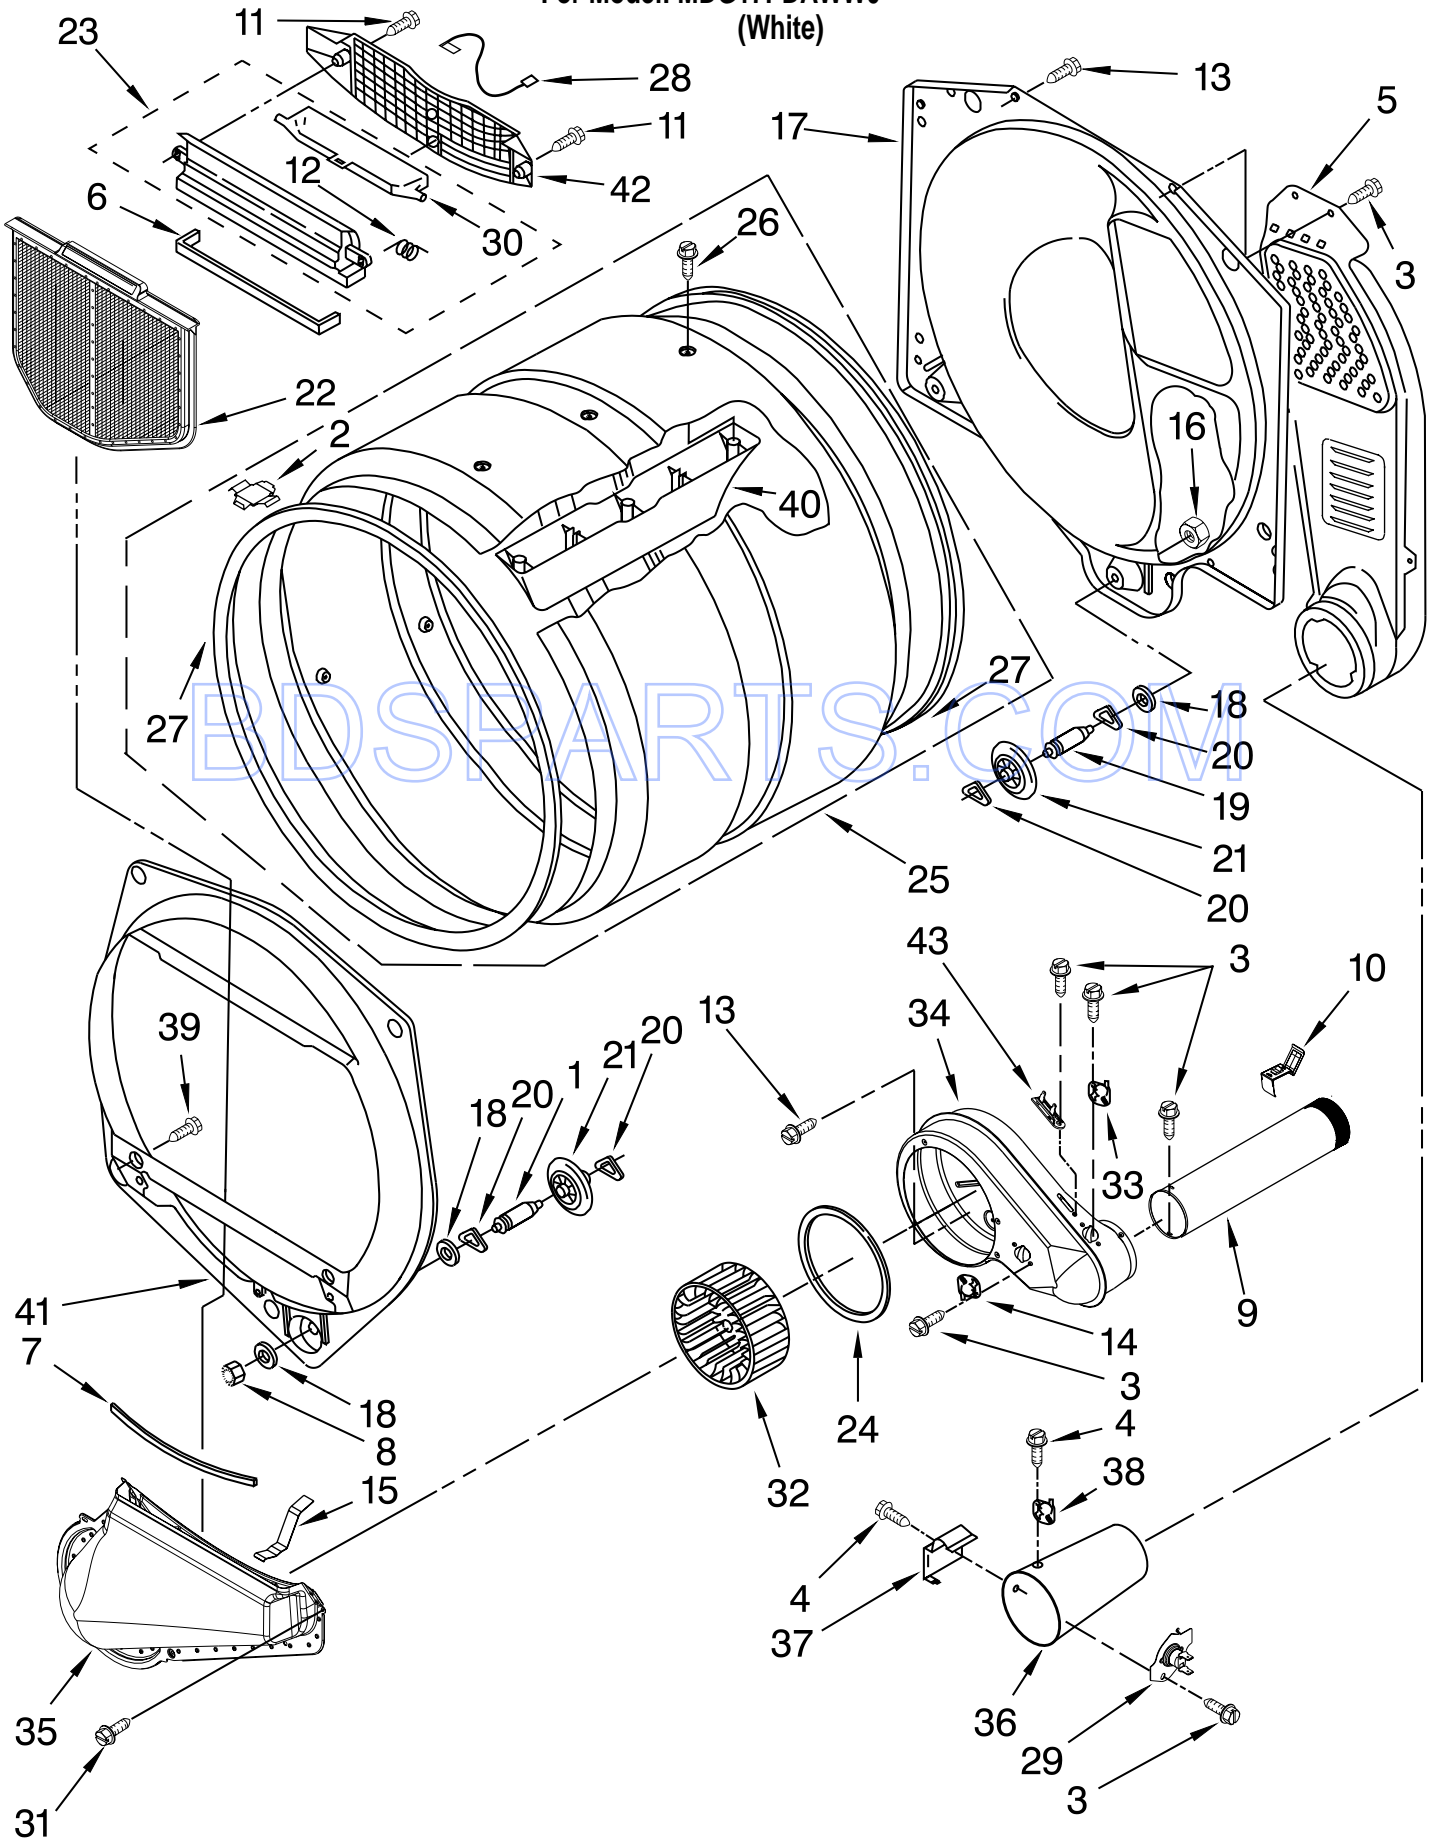

BULKHEAD PARTS

For Model: MDG17PDAWW0

(White)

FOR ORDERING INFORMATION REFER TO PARTS PRICE LIST

BULKHEAD PARTS

For Model: MDG17PDAWW0

(White)

Illus. No.	Part No.	DESCRIPTION	Illus. No.	Part No.	DESCRIPTION	Illus. No.	Part No.	DESCRIPTION
1	8575324	Shaft, R.H. Thread	15	8066208	Clip, Spring	30	8563758	Door, Lint Screen
2	8066086	Drum Hole Plug	16	W10001120	Nut, 3/8-16 (L.H.)	31	487909	Screw
3	8533971	Screw	17	3387809	Bulkhead, Rear	32	W10168564	Wheel, Blower
4	90767	Screw	18	3387459	Washer, Support	33	W10133284	Thermostat
5	3394346	Air Duct Assembly	19	8575325	Shaft, L.H. Thread	34	W10135254	Housing, Blower
6	697813	Seal, Outlet Housing	20	690997	Ring, Tri	35	8066168	Lint Duct Assembly
7	697814	Seal, Drum Front	21	8536973	Roller, Support	36	8573824	Funnel, Burner
8	3934666	Nut, 3/8 x 16 (R.H.)	22	W10049370	Screen, Lint	37	338906	Sensor, Radiant
9	8066224	Exhaust Pipe	23	8563755	Housing, Outlet Assembly	38	8573028	Thermostat 205 (96°C) High Limit
10	8572105	Clip, Exhaust	24	697770	Seal, Cover Plate	39	3357011	Screw
11	3387230	Screw	25	8318215	Drum Complete	40	697693	Baffle, Drum
12	3394986	Spring, Lint Door	26	W10109200	Screw	41	697557	Bulkhead, Front
13	3390647	Screw	27	W10166807	Seal, Drum	42	8563756	Grille, Outlet
14	W10131836	Thermostat 155 F. (Electronic)	28	3401707	Wire, Jumper	43	3392519	Thermal Limiter
			29	8573713	Thermal-Cutoff (Includes Item. 38)