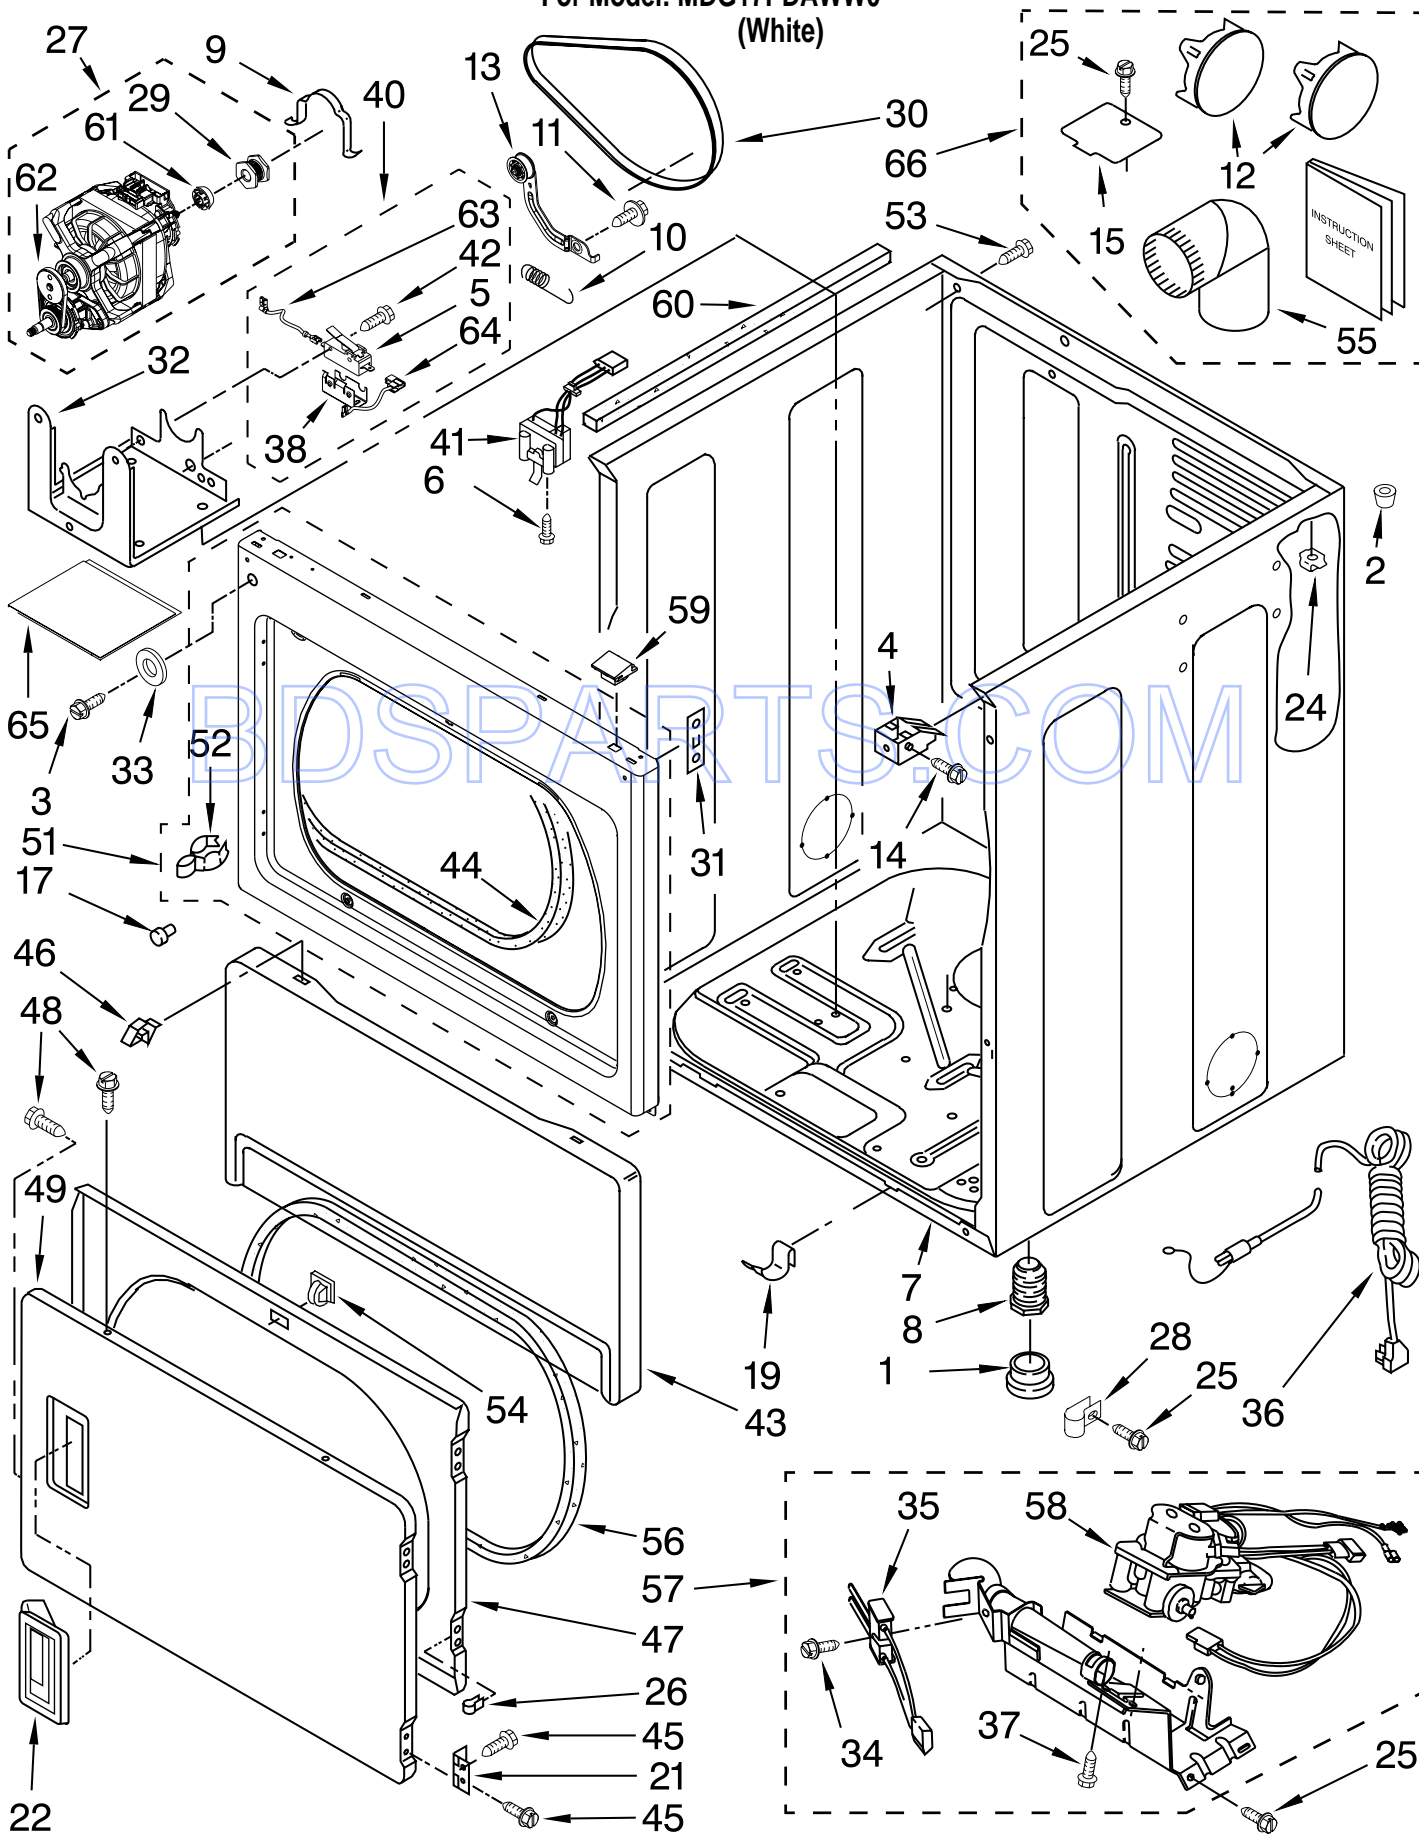

CABINET PARTS

For Model: MDG17PDAWW0

(White)

FOR ORDERING INFORMATION REFER TO PARTS PRICE LIST

CABINET PARTS

For Model: MDG17PDAWW0

(White)

Illus. No.	Part No.	DESCRIPTION	Illus. No.	Part No.	DESCRIPTION	Illus. No.	Part No.	DESCRIPTION
1	3391943	Boot, Foot	27	W10139766	Motor Assembly (60 Hz.)	55	279731	4"-90°Elbow
2	356674	Cone, Wedge	28	3387561	Clamp, Pipe	56	3390735	Seal, Door
3	3400077	Screw	29	3394341	Pulley 60 Hz	57	W10135231	Burner Assembly 60 HZ. (Refer To Pages 8 & 9 For Further Breakdown)
4	3391846	Clip, Front Panel	30	W10131172	Belt, Drive	58	W10141728	Valve Gas 60 HZ. (Complete)
5	8564010	Switch, Broken Belt	31	3390902	Clip, Door Hinge	59	345670	Lock-Top
6	697773	Screw	32	W10135695	Bracket, Motor	60	W10157932	Foam Seal Cabinet
7	8310656	Cabinet	33	3392186	Washer	61	3393657	Belt, Restrain
8	3392100	Foot, Dryer (Plastic)	34	3393909	Screw	62	3405160	Belt, Poly V
	279810	Foot - Optional (Extended Length Package Of 2) (Not Included)	35	686590	Ignitor	63	W10167613	Wire, Belt-Switch-To-Protector
9	660658	Clamp, Motor	36	3401401	Cord, Power	64	8539892	Wire, Motor-To-Belt-Switch
10	3387374	Spring, Idler	37	3387057	Screw	65	W10212660	Sound Pad, Motor
11	3389420	Retainer, Idler	38	8564011	Bracket, Switch	Optional Parts Not Included		
12	697750	Plug, Multivent	40	W10155571	Switch, Assembly	Dryer Exhaust Kit (For Side & Bottom Venting)		
13	W10141380	Idler Assembly	41	3406109	Door Switch Assembly	66 279818 White		
14	3391915	Screw	42	W10002600	Screw			
15	3394331	Plate, Cover	43	697215	Panel, Toe (Includes, Item. 17)			
17	693152	Bumper	44	3387242	Seal, Front Panel			
19	297092	Clip	45	342055	Screw			
21	3389247	Hinge And Pin	46	3388229	Retainer			
22	3389522	Handle, Door	47	3392563	Door, Rear			
24	90406	Cage Nut 5/16 - 18	48	694091	Screw			
25	3390647	Screw	49	3387872	Door, Front			
26	3389249	Nut, "U"	51	3393081	Lower Front Panel			
			52	696144	Strike, Door			
			53	8533974	Screw, Ground			
			54	3392538	Catch, Door Assembly