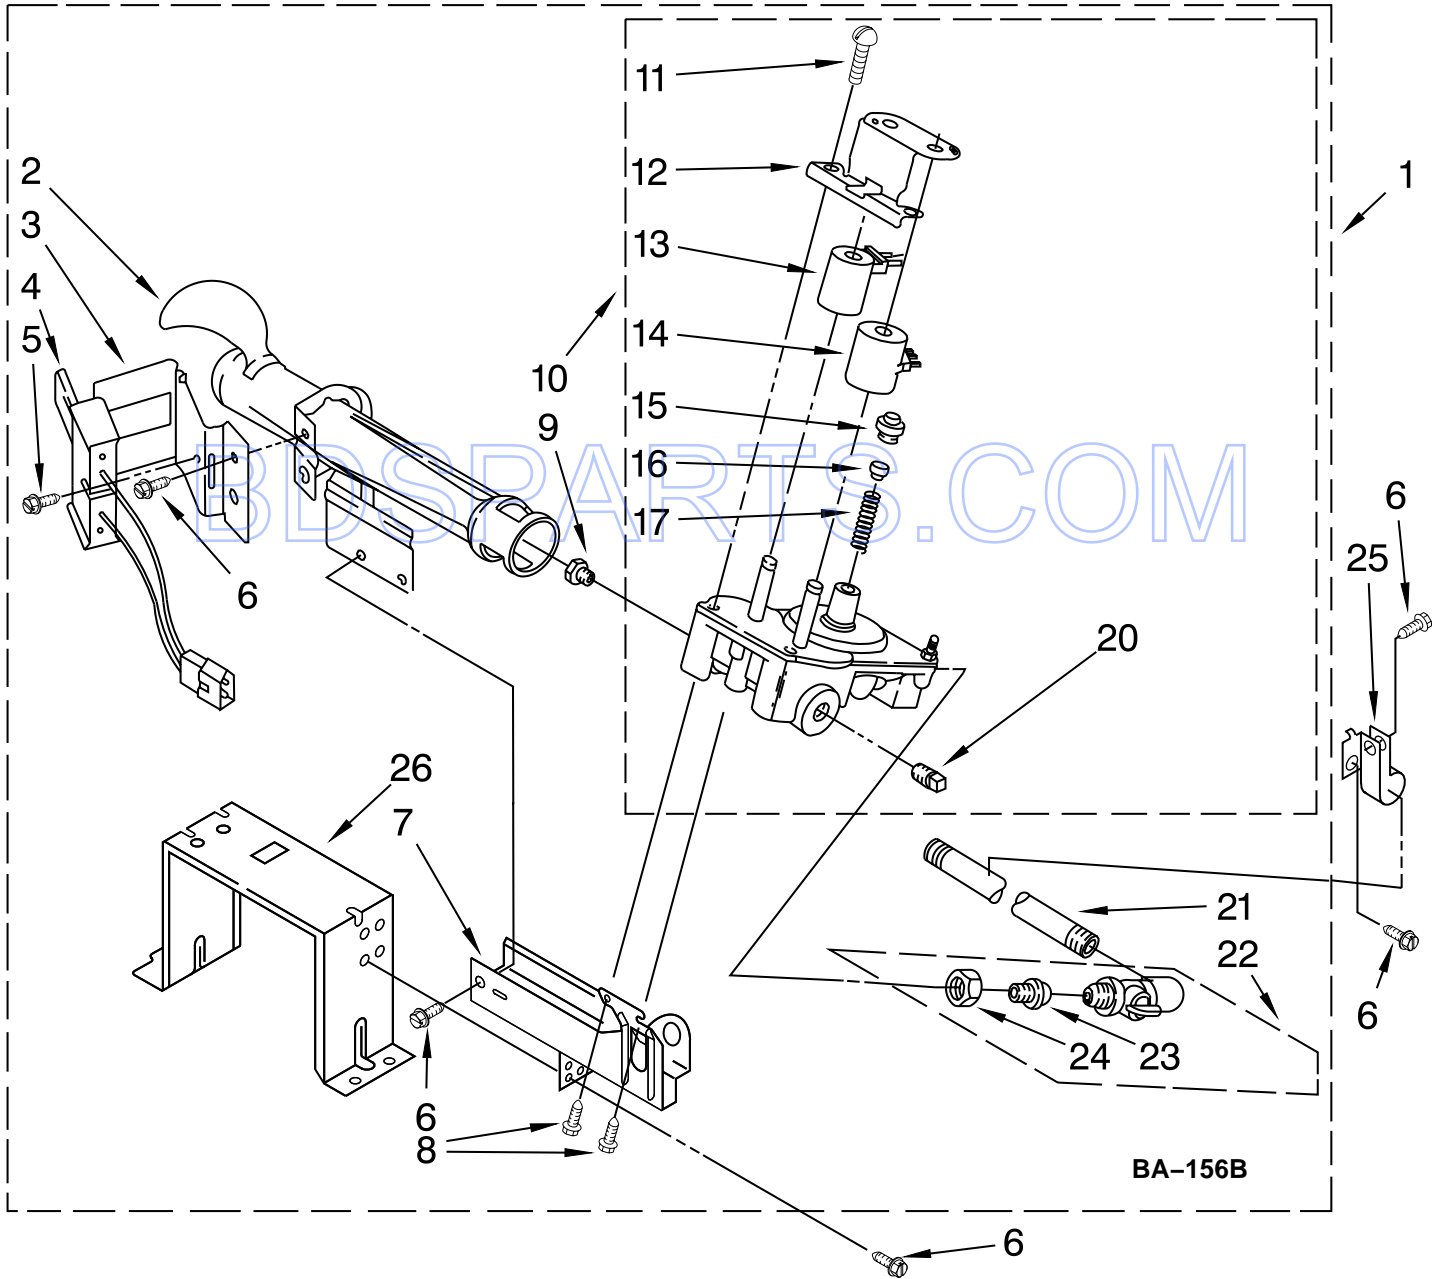

W10135231 BURNER ASSEMBLY

For Model: MDG17PDAWW0

(White)

USE WITH TYPE 1 – NATURAL, TYPE 2 – MIXED,
AND TYPE 4 – LIQUEFIED PROPANE AND BUTANE GASES

FOR ORDERING INFORMATION REFER TO PARTS PRICE LIST

W10135231 BURNER ASSEMBLY

For Model: MDG17PDAWW0
(White)

USE WITH TYPE 1 – NATURAL, TYPE 2 – MIXED,
AND TYPE 4 – LIQUEFIED PROPANE AND BUTANE GASES

Illus. No.	Part No.	DESCRIPTION
1	W10135231	Burner Assembly 60 Hz. (Type 1, 2 & 3) (White Rodgers)
2	688617	Tube, Burner
3	694298	Bracket, Ignitor
4	686590	Ignitor
5	3393909	Screw & Washer (8-32 x 5/8)
6	343641	Screw, 10-16 x 1/2
7	3389871	Base, Burner
8	3387057	Screw, 10-16 x 1/2
9		Orifice, Burner
	234870	Type 1
	234868	Type 2
10	W10141728	Valve, Gas 60 Hz. (Complete)
11	694421	Screw, 8-32 x 1/2
12	694538	Bracket, Coil
13	694540	Coil, 60 Hz. (2 Terminal) (Main)
14	694539	Coil, 60 Hz. (Split) (3 Terminal) (Pilot Position)
15	694424	Leak, Limiter
16	694423	Screw, Regulator Adjustment
17	694422	Spring, Regulator
20	239822	Plug, Pipe
21	W10110395	Pipe, Gas Supply
22	697441	Valve & Union Shut-Off
23	3393767	Pipe, Tail
24	233076	Nut, Compression
25	3387561	Clamp, Pipe
26	3389889	Bracket, Support

Following Parts Not Illustrated

W10436933 Conversion Kit
(Type 1 and 2)
to Type (4) L.P.G.

BA-156B