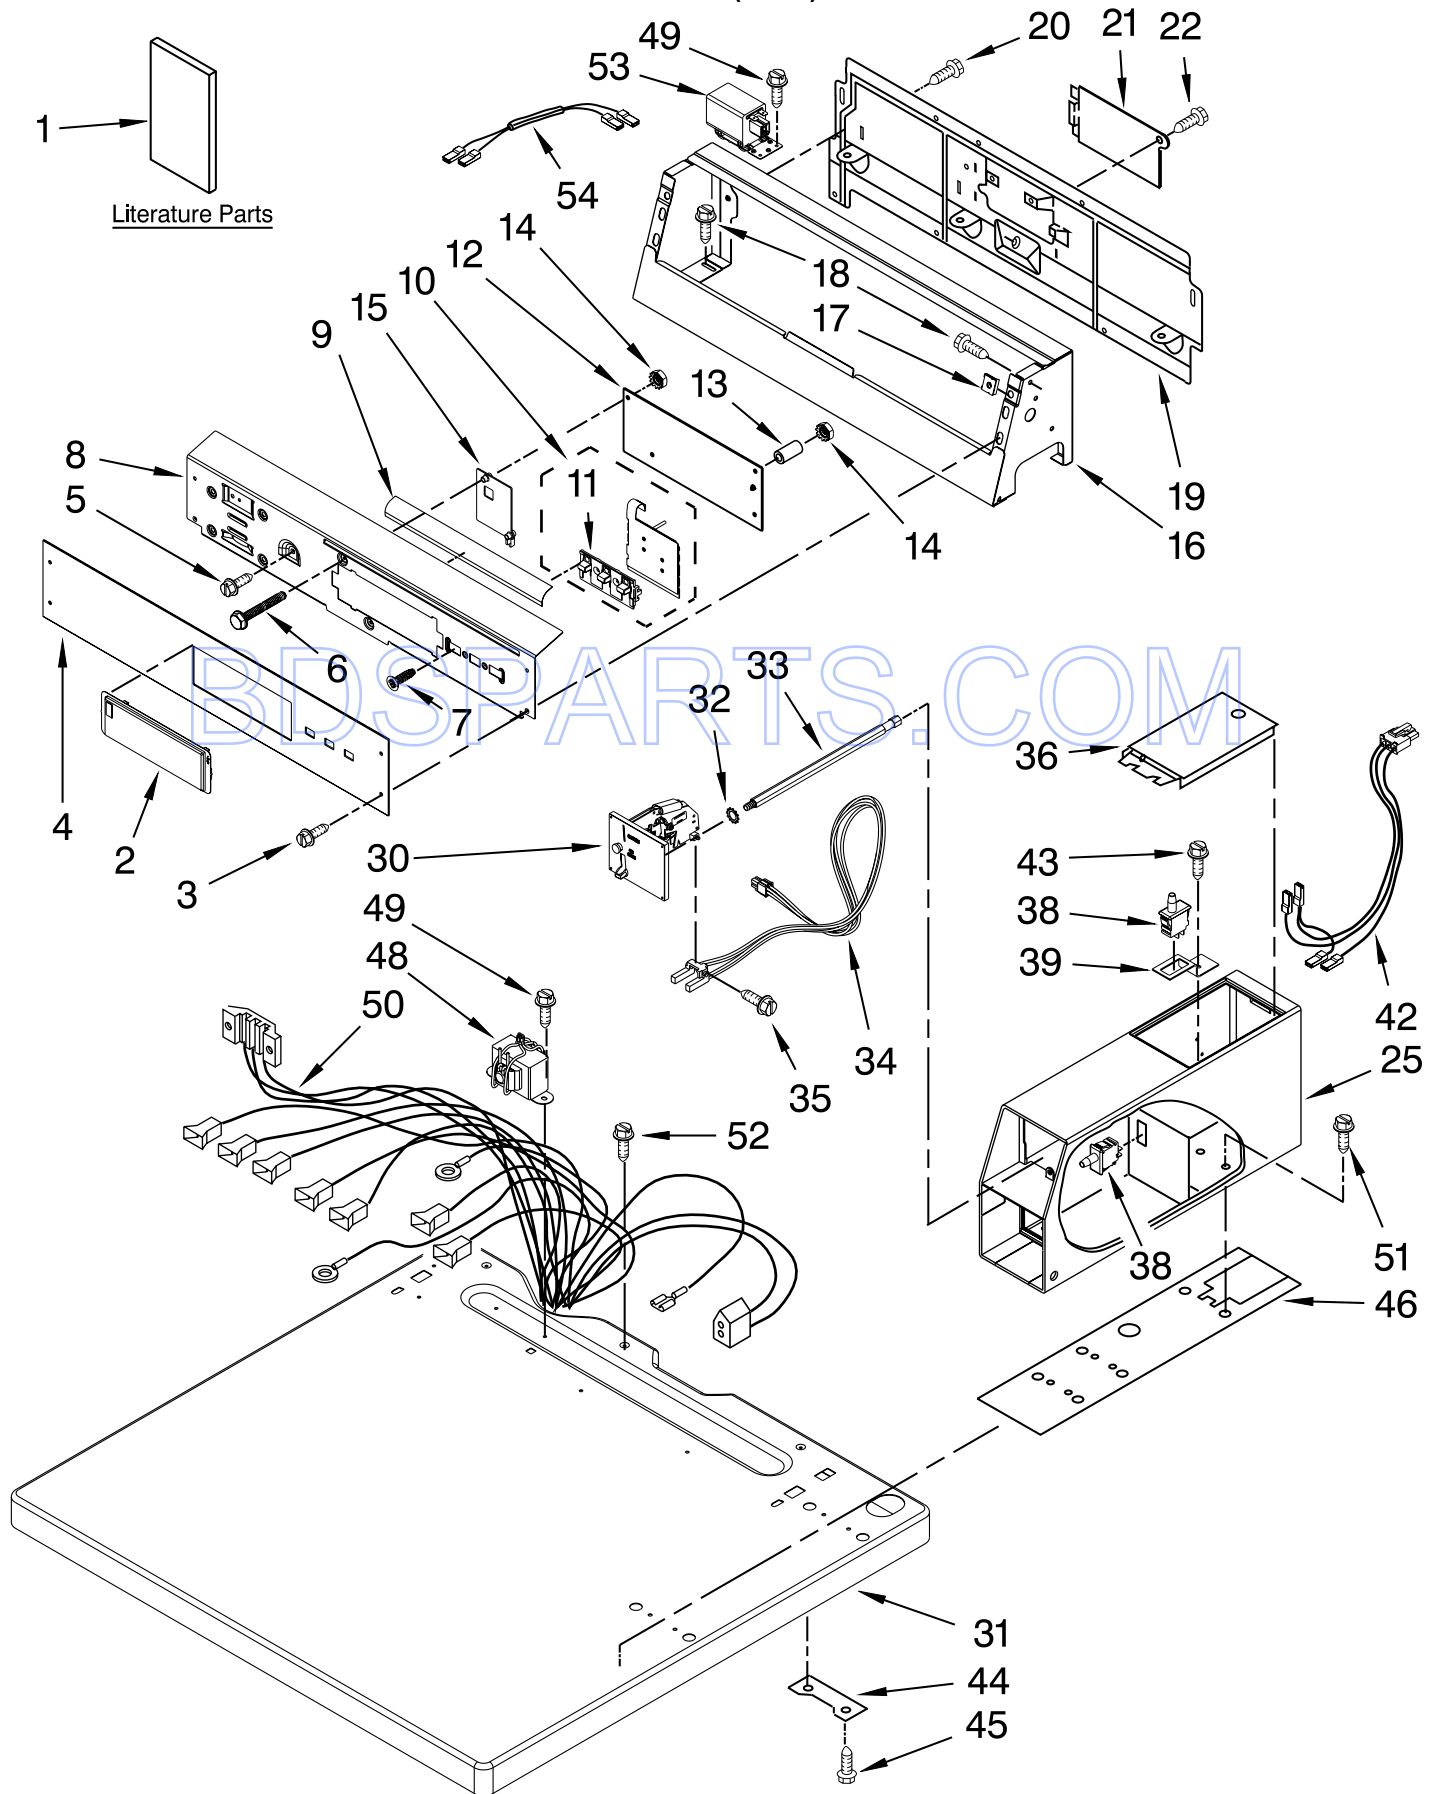

PARTS LIST

for

MAYTAG[®]

BDSPARTS.COM

**COMMERCIAL
GAS DRYER**

**MODEL
MDG17PDAWW1**

TOP AND CONSOLE PARTS

For Model: MDG17PDAWW1
(White)

FOR ORDERING INFORMATION REFER TO PARTS PRICE LIST

TOP AND CONSOLE PARTS

For Model: MDG17PDAWW1
(White)

Illus. No.	Part No.	DESCRIPTION	Illus. No.	Part No.	DESCRIPTION	Illus. No.	Part No.	DESCRIPTION
1		Literature Parts	14	W10139046	Nut, 6-32	36	3351136	Door, Service
	W10184578	Instructions, Installation	15	W10161476	Shield, Probing	38	W10131838	Switch-Vault & Service Door
	W10183571	Tech Sheet	16	W10205153	Console	39	W10133508	Bracket, Service Door
	W10184588	Repair Parts List	17	W10131123	Nut, #8 U-Type	42	W10139456	Harness Wire Sensor Switch
2	W10131114	Cover, Display	18	W10139210	Screw	43	W10139210	Screw
3	W10131119	Screw	19	W10177313	Panel, Rear (Upper)	44	3347825	Plate Mounting
4	W10135181	Facia-Overlay	20	3390647	Screw	45	98445	Screw
5	W10142728	Screw	21	8317340	Cover, Terminal Box	46	3954812	Cushion, Meter Case
6	W10137322	Screw	22	3390814	Screw	48	W10131839	Transformer 120 To 22.5 Vac.
7	W10140652	Screw	25	W10136645	Meter Case	49	8533971	Screw
8	W10124214	Bracket, Control	30	W10133242	Coin Drop Assy.	50	W10130190	Harness, Main
9	W10133515	Deflector Switch Assembly	31	W10136707	Top	51	3349065	Screw
10	W10135233	Assembly, Push Button & Switch	32	W10068270	Washer	52	3400000	Screw
11	W10131113	Push Button	33	W10137319	Hex Bar Bolt	53	8540229	Rfi-Filter Cpl.
12	W10130081	Control Board	34	W10130178	Coin Optic Sensor Assembly	54	W10175650	Jumper-Line Filter
13	W10133514	Spacer	35	W10142655	Screw			