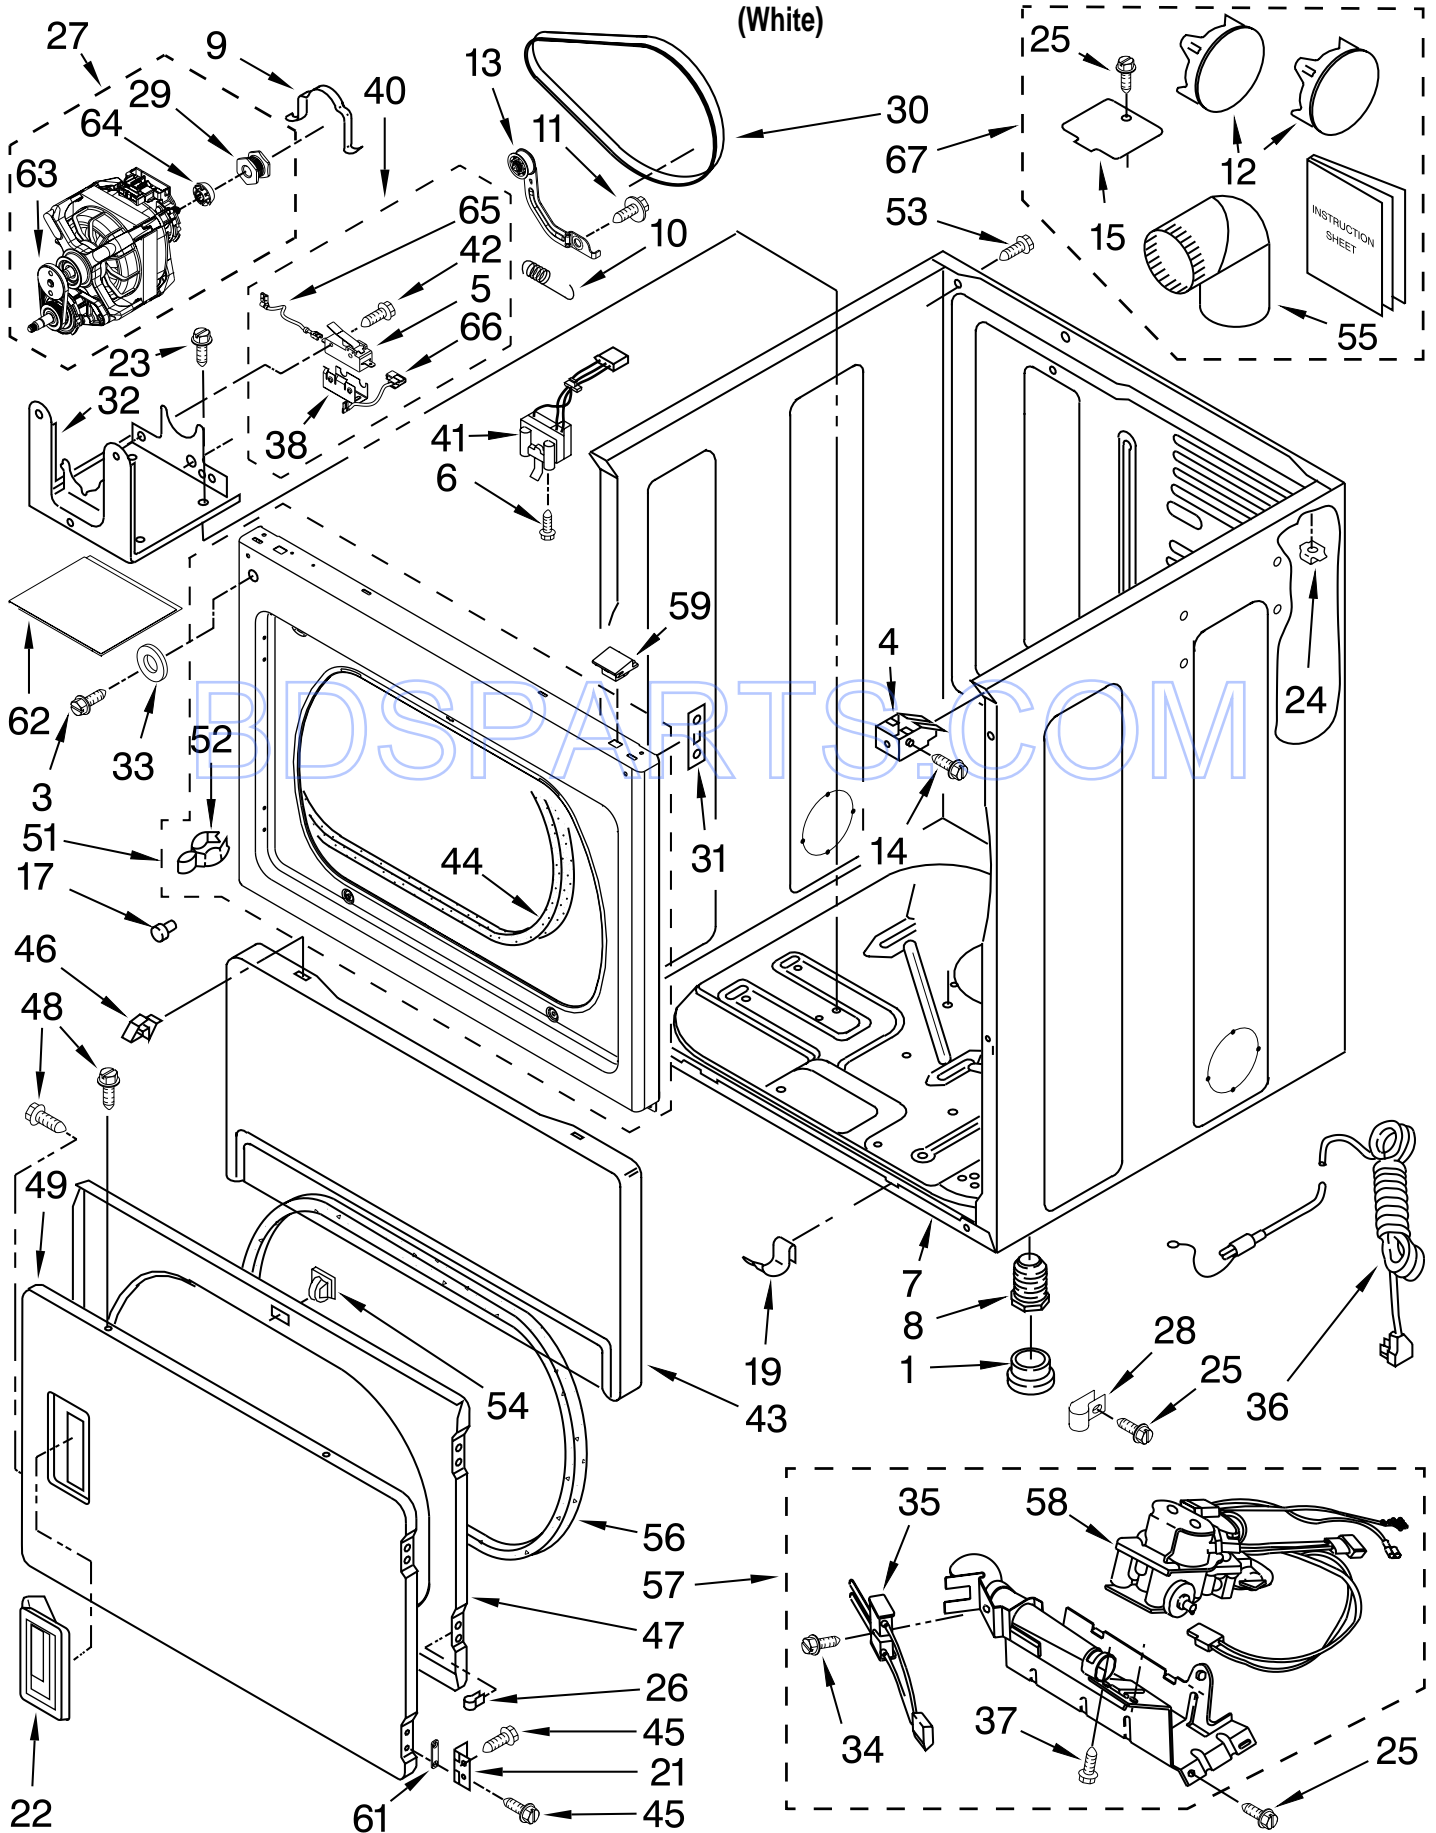

CABINET PARTS

For Model: MDG17PDAWW1
(White)

FOR ORDERING INFORMATION REFER TO PARTS PRICE LIST

CABINET PARTS

For Model: MDG17PDAWW1
(White)

Illus. No.	Part No.	DESCRIPTION	Illus. No.	Part No.	DESCRIPTION	Illus. No.	Part No.	DESCRIPTION
1	3391943	Boot, Foot	26	3389249	Nut, "U"	54	3392538	Catch, Door Assembly
3	3400077	Screw	27	W10139766	Motor Assembly (60 Hz.)	55	279731	4"-90°Elbow
4	3391846	Clip, Front Panel	28	3387561	Clamp, Pipe	56	3390735	Seal, Door
5	8564010	Switch, Broken Belt	29	3394341	Pulley 60 Hz	57	W10135231	Burner Assembly 60 HZ. (Refer To Pages 8 & 9 For Further Breakdown)
6	697773	Screw	30	W10131172	Belt, Drive	58	W10141728	Valve Gas 60 HZ. (Complete)
7	8310656	Cabinet	31	3390902	Clip, Door Hinge	59	345670	Lock-Top
8	3392100	Foot, Dryer (Plastic)	32	W10135695	Bracket, Motor	61	W10191265	Plug, Hinge Screw
	279810	Foot - Optional (Extended Length Package Of 2) (Not Included)	33	3392186	Washer	62	W10212660	Sound Pad, Motor
			34	3393909	Screw	63	3405160	Belt, Poly V
9	660658	Clamp, Motor	35	686590	Ignitor	64	3393657	Belt, Restrain
10	3387374	Spring, Idler	36	3401401	Cord, Power	65	W10167613	Wire, Belt-Switch-To-Protector
11	3389420	Retainer, Idler	37	3387057	Screw	66	8539892	Wire, Motor-To-Belt- Switch
12	697750	Plug, Multivent	38	8564011	Bracket, Switch	Optional Parts Not Included		
13	W10141380	Idler Assembly	40	W10155571	Switch, Assembly	Dryer Exhaust Kit (For Side & Bottom Venting)		
14	3391915	Screw	41	3406109	Door Switch Assembly	67	279818	White
15	3394331	Plate, Cover	42	W10002600	Screw			
17	693152	Bumper	43	697215	Panel, Toe (Includes, Item. 17)			
19	297092	Clip	44	3387242	Seal, Front Panel			
21	3389247	Hinge And Pin	45	342055	Screw			
22	W10116360	Handle, Door	46	3388229	Retainer			
23	3390663	Screw	47	3392563	Door, Rear			
24	90406	Cage Nut 5/16 - 18	48	694091	Screw			
25	3390647	Screw	49	3387872	Door, Front			
			51	W10192882	Front Panel			
			52	696144	Strike, Door			
			53	8533974	Screw, Ground