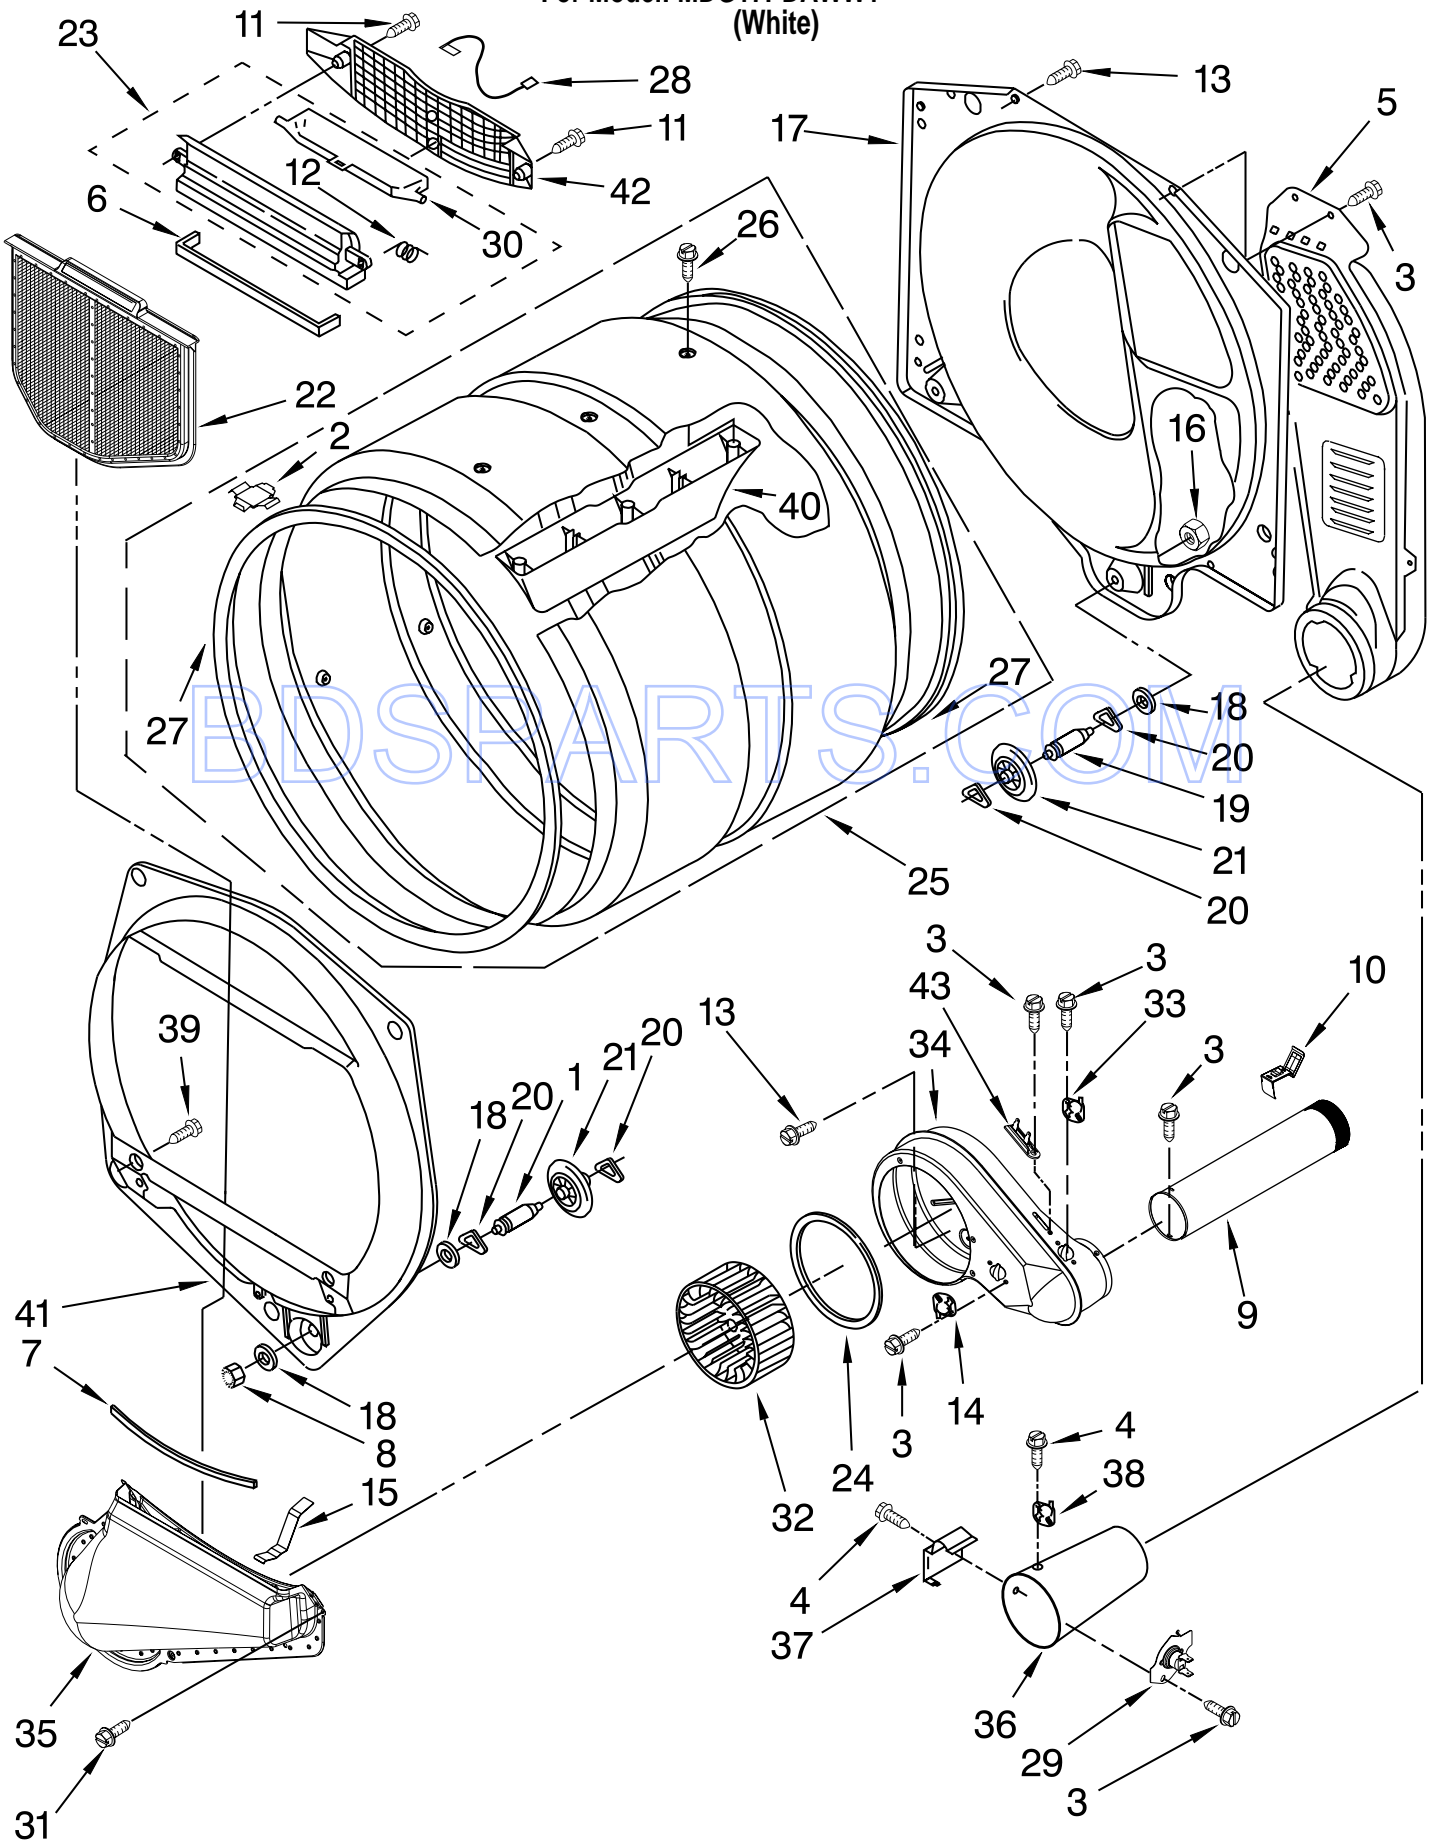

BULKHEAD PARTS

For Model: MDG17PDAWW1
(White)

FOR ORDERING INFORMATION REFER TO PARTS PRICE LIST

BULKHEAD PARTS

For Model: MDG17PDAWW1
(White)

Illus. No.	Part No.	DESCRIPTION
1	8575324	Shaft, R.H. Thread
2	8066086	Drum Hole Plug
3	8533971	Screw
4	90767	Screw
5	3394346	Air Duct Assembly
6	697813	Seal, Outlet Housing
7	697814	Seal, Drum Front
8	3934666	Nut, 3/8 x 16 (R.H.)
9	8066224	Exhaust Pipe
10	8572105	Clip, Exhaust
11	3387230	Screw
12	3394986	Spring, Lint Door
13	3390647	Screw
14	W10131836	Thermostat 155°F (Electronic)
15	8066208	Clip, Spring
16	W10001120	Nut, 3/8-16 (L.H.)
17	3387809	Bulkhead, Rear
18	3387459	Washer, Support
19	8575325	Shaft, L.H. Thread
20	690997	Ring, Tri
21	8536973	Roller, Support
22	W10049370	Screen, Lint
23	8563755	Housing, Outlet
24	697770	Seal, Cover Plate
25	8318215	Drum Complete
26	W10219342	Screw
27	W10166807	Seal, Drum
28	3401707	Wire, Jumper
29	8573713	Thermal-Cutoff (Includes Item. 38)
30	8563758	Door, Lint Screen
31	487909	Screw
32	W10168564	Wheel, Blower
33	W10193019	Thermostat
34	W10135254	Housing, Blower
35	8066168	Lint Duct Assembly
36	8573824	Funnel, Burner
37	338906	Sensor, Radiant
38	3391912	Thermostat 255°F High Limit
39	3357011	Screw
40	697693	Baffle, Drum
41	697557	Bulkhead, Front
42	8563756	Grille, Outlet
43	3392519	Thermal Limiter

BDS PARTS.COM