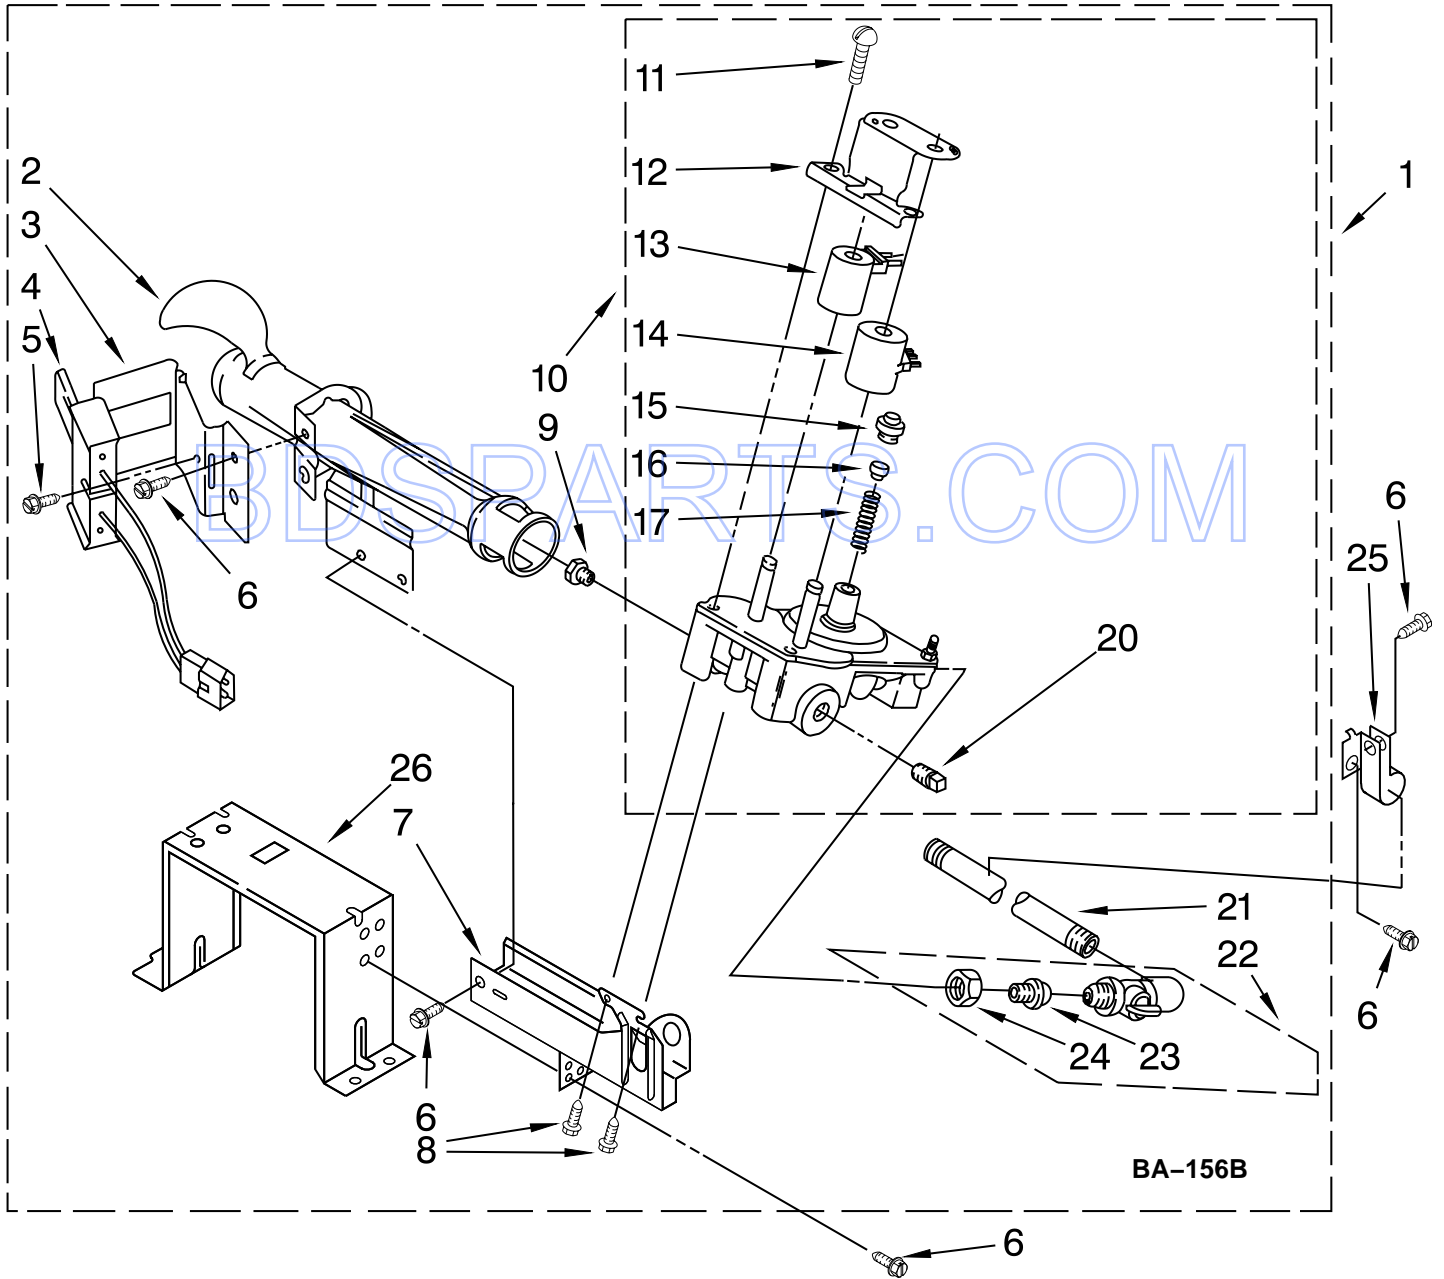

W10135231 BURNER ASSEMBLY

For Model: MDG17PDAWW1
(White)

USE WITH TYPE 1 – NATURAL, TYPE 2 – MIXED,
AND TYPE 4 – LIQUEFIED PROPANE AND BUTANE GASES

FOR ORDERING INFORMATION REFER TO PARTS PRICE LIST

W10135231 BURNER ASSEMBLY

For Model: MDG17PDAWW1
(White)

USE WITH TYPE 1 – NATURAL, TYPE 2 – MIXED,
AND TYPE 4 – LIQUEFIED PROPANE AND BUTANE GASES

Illus. No.	Part No.	DESCRIPTION
1	W10135231	Burner Assembly 60 Hz. (Type 1, 2 & 3) (White Rodgers)
2	688617	Tube, Burner
3	694298	Bracket, Ignitor
4	686590	Ignitor
5	3393909	Screw & Washer (8–32 x 5/8)
6	343641	Screw, 10–16 x 1/2
7	3389871	Base, Burner
8	3387057	Screw, 10–16 x 1/2
9		Orifice, Burner
	234870	Type 1
	234868	Type 2
10	W10141728	Valve, Gas 60 Hz. (Complete)
11	694421	Screw, 8–32 x 1/2
12	694538	Bracket, Coil
13	694540	Coil, 60 Hz. (2 Terminal) (Main)
14	694539	Coil, 60 Hz. (Split) (3 Terminal) (Pilot Position)
15	694424	Leak, Limiter
16	694423	Screw, Regulator Adjustment
17	694422	Spring, Regulator
20	239822	Plug, Pipe
21	W10110395	Pipe, Gas Supply
22	697441	Valve & Union Shut–Off
23	3393767	Pipe, Tail
24	233076	Nut, Compression
25	3387561	Clamp, Pipe
26	3389889	Bracket, Support

Following Parts Not Illustrated

W10436933 Conversion Kit
(Type 1 and 2)
to Type (4) L.P.G.

BA–156B