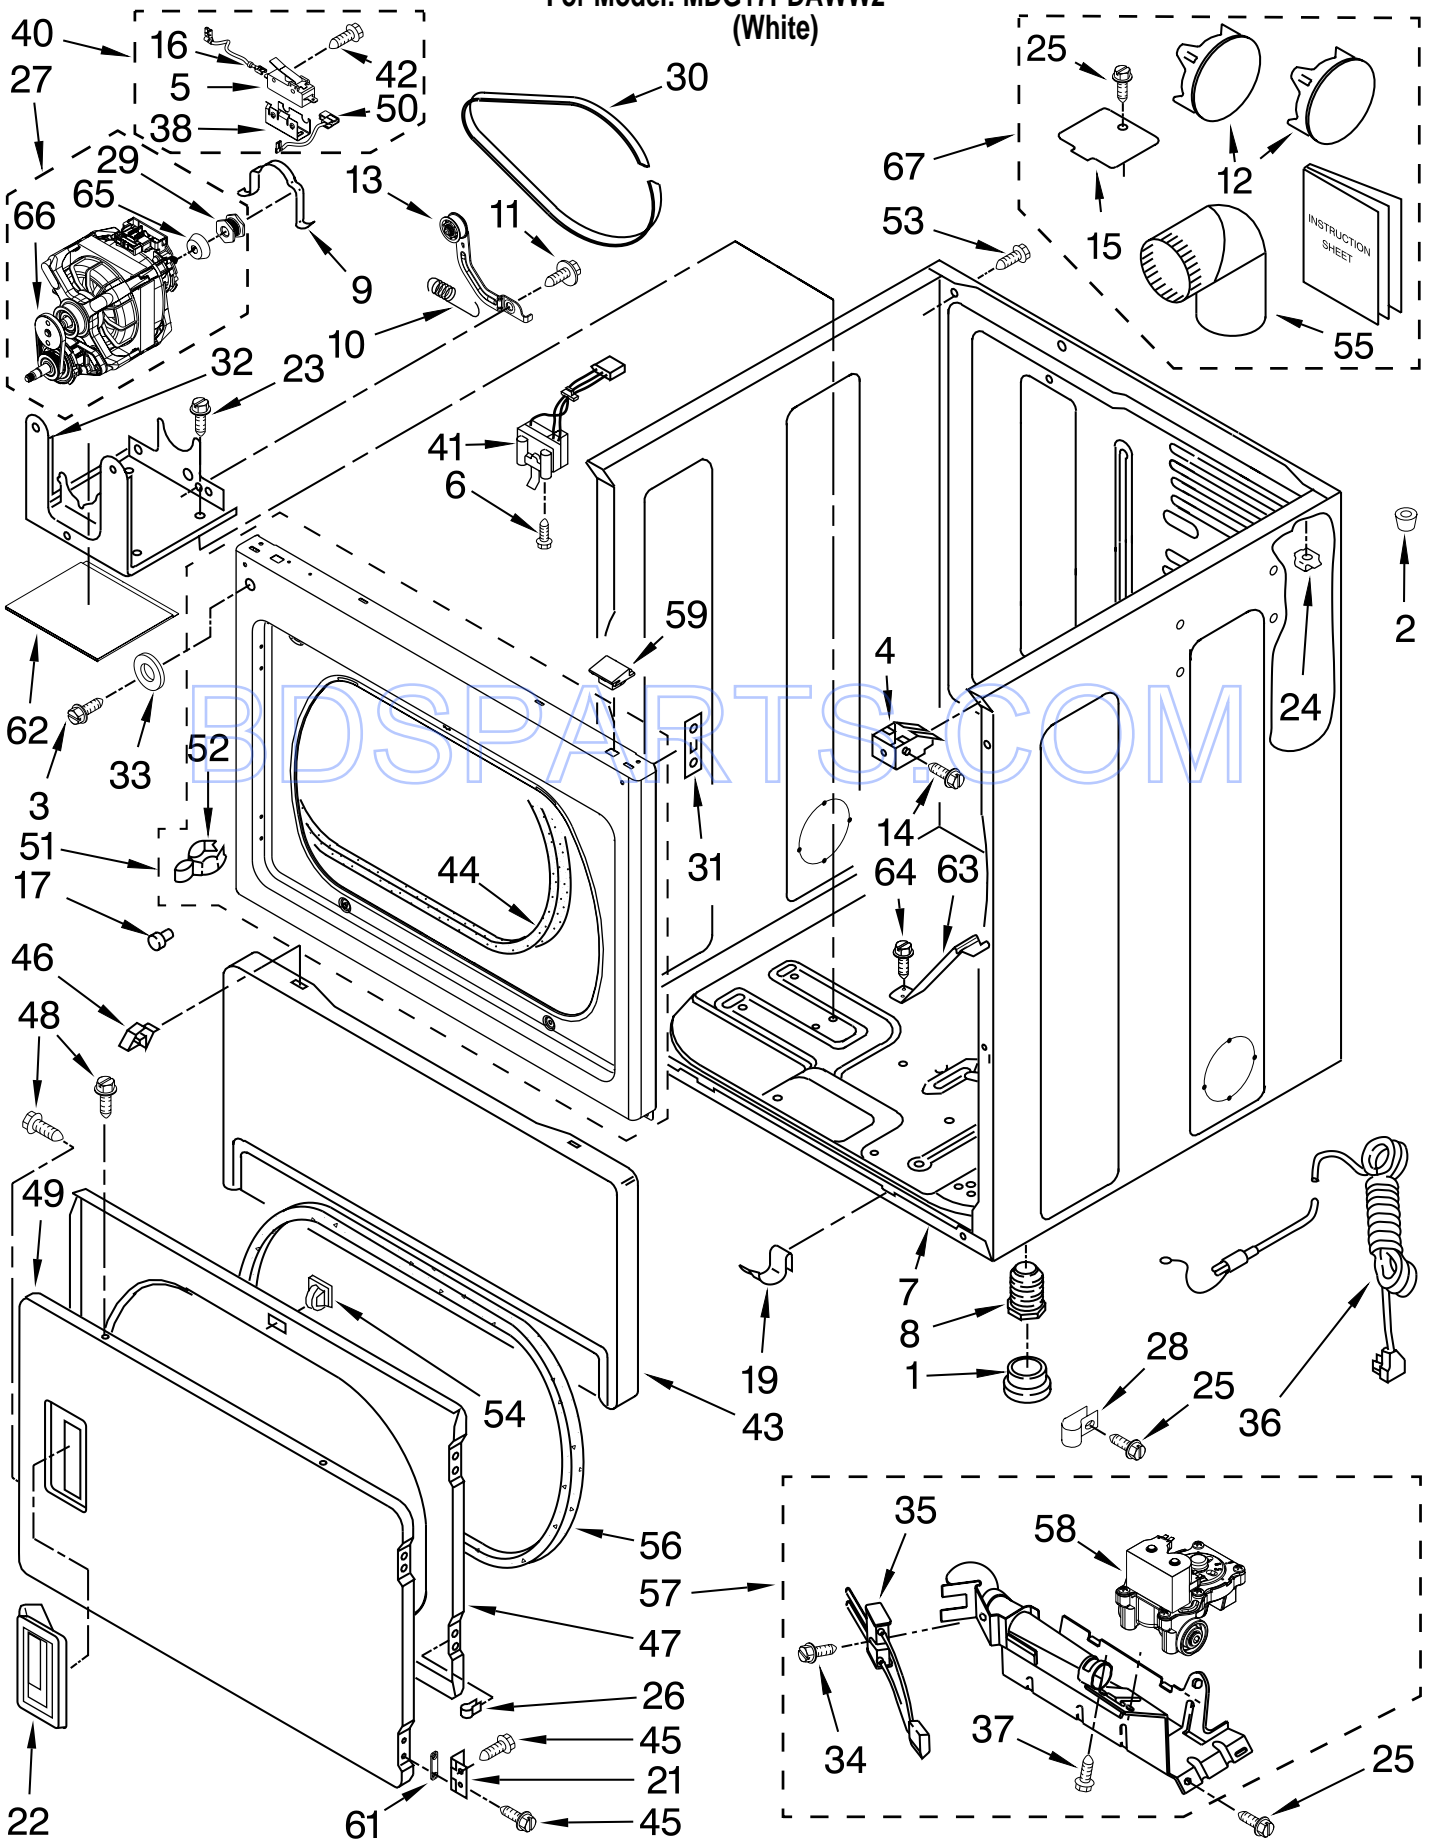

CABINET PARTS

For Model: MDG17PDAWW2
(White)

FOR ORDERING INFORMATION REFER TO PARTS PRICE LIST

CABINET PARTS

For Model: MDG17PDAWW2
(White)

Illus. No.	Part No.	DESCRIPTION	Illus. No.	Part No.	DESCRIPTION	Illus. No.	Part No.	DESCRIPTION
1	3391943	Boot, Foot	26	3389249	Nut, "U"	52	696144	Strike, Door
2	356674	Cone, Wedge	27	W10139766	Motor Assembly (60 Hz.)	53	8533974	Screw, Ground
3	3400077	Screw	28	3387561	Clamp, Pipe	54	3392538	Catch, Door Assembly
4	3391846	Clip, Front Panel	29	3394341	Pulley 60 Hz	55	279731	4"-90°Elbow
5	8564010	Switch, Broken Belt	30	W10131172	Belt, Drive	56	3390735	Seal, Door
6	697773	Screw	31	3390902	Clip, Door Hinge	57	W10400668	Burner Assembly 60 HZ. (Refer To Pages 8 & 9 For Further Breakdown)
7	8310656	Cabinet	32	W10135695	Bracket, Motor	58	W10299939	Valve Gas 60 HZ. (Complete)
8	3392100	Foot, Dryer (Plastic)	33	3392186	Washer	59	345670	Lock-Top
	279810	Foot - Optional (Extended Length Package Of 2) (Not Included)	34	3393909	Screw	61	W10191265	Plug, Hinge Screw
9	660658	Clamp, Motor	35	686590	Ignitor	62	W10212660	Sound Pad, Motor
10	3387374	Spring, Idler	36	W10440461	Cord, Power	63	8529757	Bracket, Burner
11	3389420	Retainer, Idler	37	3387057	Screw	64	693995	Screw
12	697750	Plug, Multivent	38	8564011	Bracket, Switch	65	3393657	Restrainer, Belt
13	W10344192	Idler Assembly	40	W10155571	Switch, Assembly	Optional Parts Not Included		
14	3391915	Screw	41	3406109	Door Switch Assembly	Dryer Exhaust Kit (For Side & Bottom Venting)		
15	3394331	Plate, Cover	42	W10002600	Screw	66	3405160	Belt, Poly V
16	W10167613	Wire, Belt Switch	43	697215	Panel, Toe (Includes, Item. 17)	67	279818	White
17	693152	Bumper	44	3387242	Seal, Front Panel			
19	W10291934	Clip	45	342055	Screw			
21	W10279703	Hinge And Pin	46	3388229	Retainer			
22	W10116360	Handle, Door	47	W10323061	Door, Rear			
23	3390663	Screw	48	3390647	Screw			
24	90406	Cage Nut 5/16 - 18	49	W10322546	Door, Front			
25	3390647	Screw	50	8539892	Wire, Motor-to Belt-Switch			
			51	W10192882	Front Panel