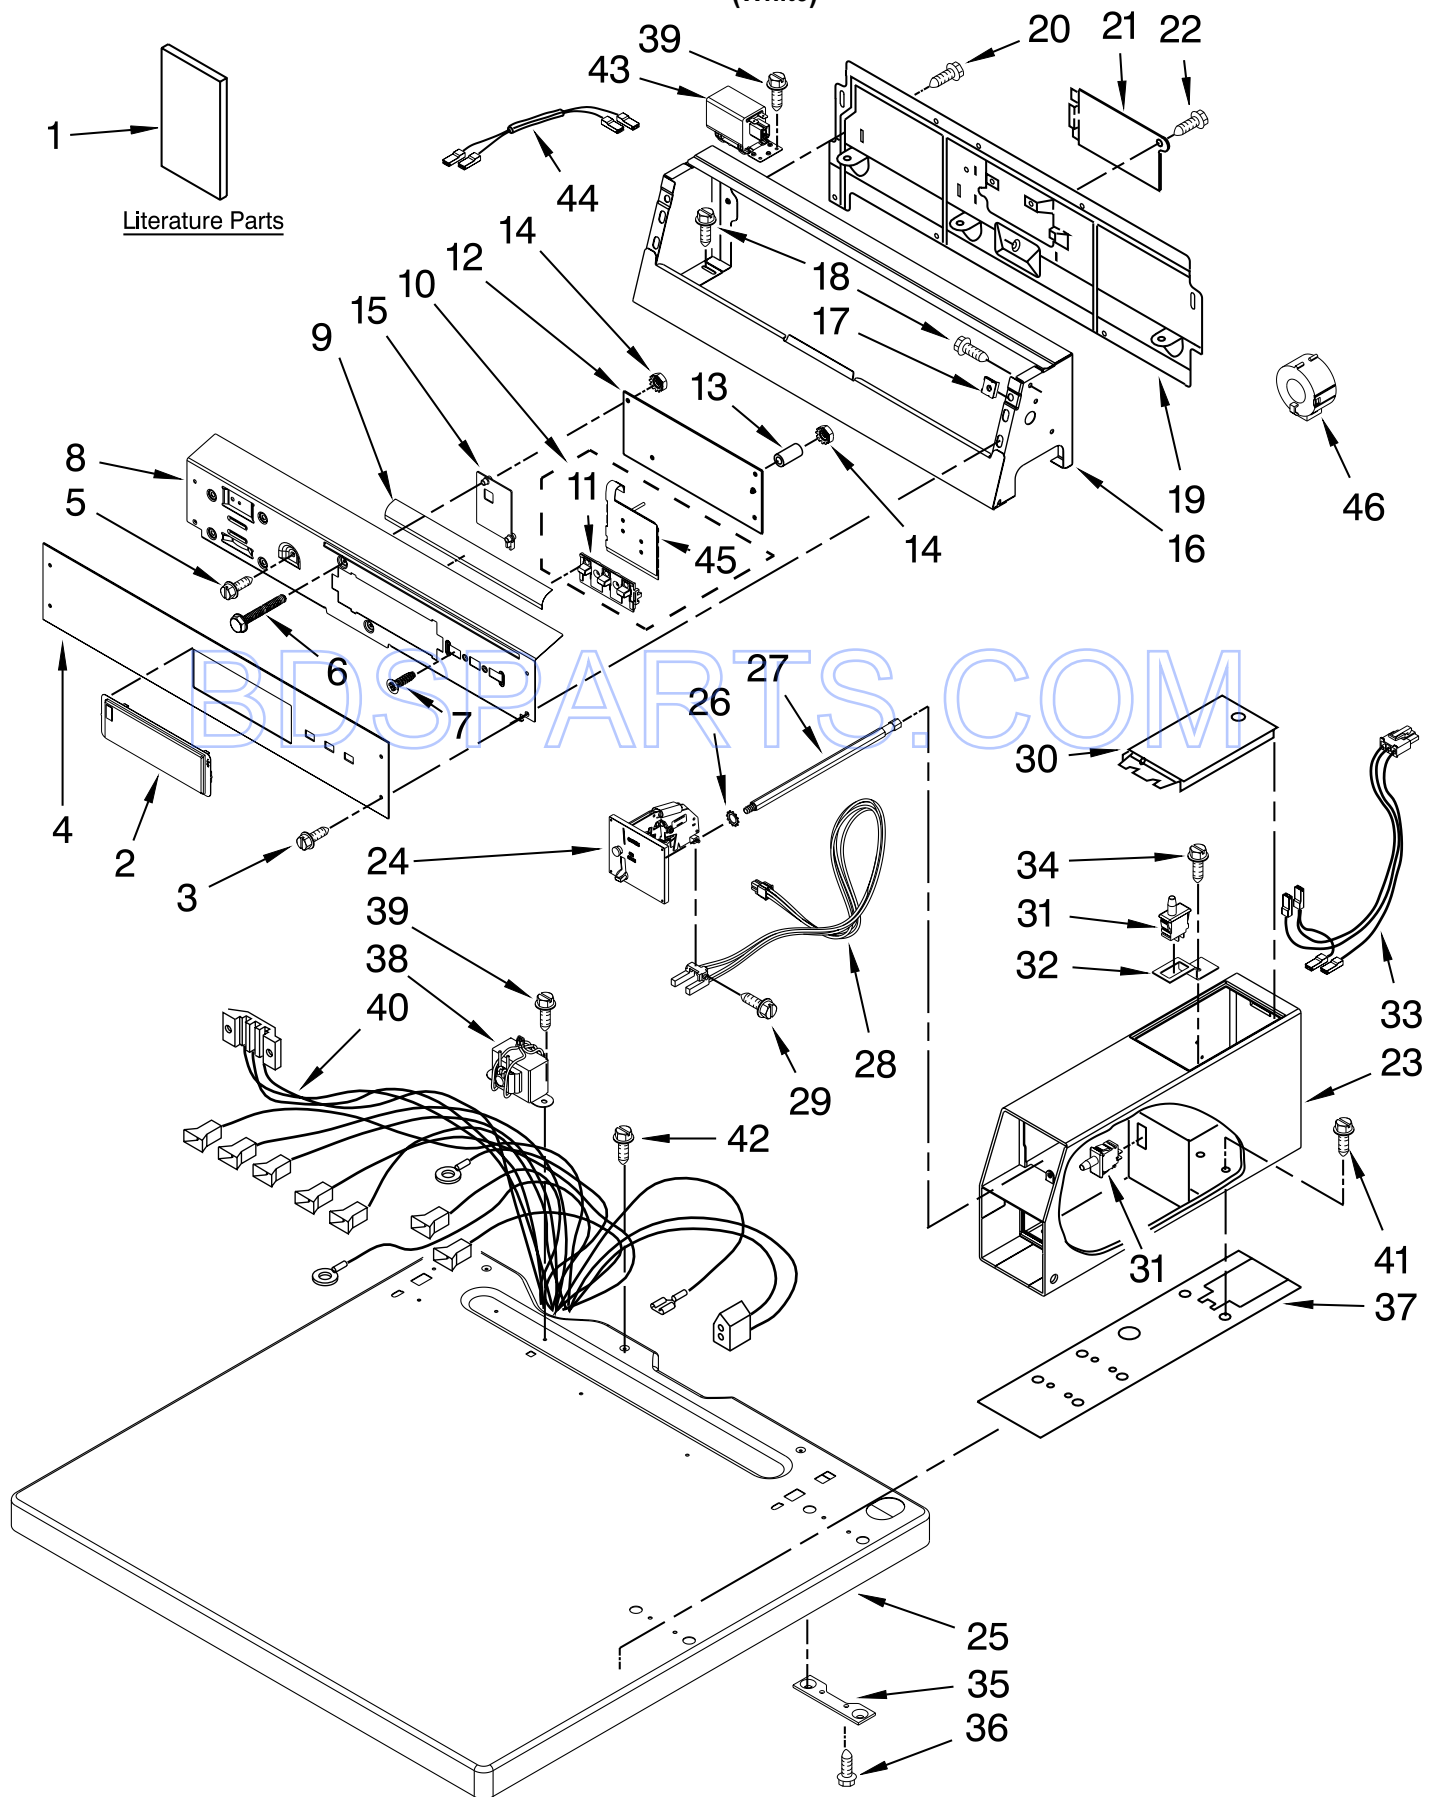

# TOP AND CONSOLE PARTS

For Model: MDG17PDAWW2  
(White)

FOR ORDERING INFORMATION REFER TO PARTS PRICE LIST

# TOP AND CONSOLE PARTS

For Model: MDG17PDAWW2  
(White)

Illus. No.	Part No.	DESCRIPTION	Illus. No.	Part No.	DESCRIPTION	Illus. No.	Part No.	DESCRIPTION
1		Literature Parts	15	W10161476	Shield, Probing	32	W10133508	Bracket, Service Door
	W10184578	Instructions, Installation	16	W10205153	Console			
	W10183571	Tech Sheet	17	W10131123	Nut, #8 U-Type	33	W10211244	Harness Wire Sensor Switch
	W10469598	Repair Parts List	18	W10139210	Screw	34	W10139210	Screw
2	W10131114	Cover, Display	19	W10177313	Panel, Rear (Upper)	35	3347825	Plate Mounting
3	W10386302	Screw	20	3390647	Screw	36	98445	Screw
4	W10135181	Facia-Overlay	21	8317340	Cover, Terminal Box	37	3954812	Cushion, Meter Case
5	W10142728	Screw	22	3390814	Screw	38	W10131839	Transformer 120 To 22.5 Vac.
6	W10137322	Screw	23	W10136645	Meter Case	39	8533971	Screw
7	W10140652	Screw	24	W10133242	Coin Drop Assy.	40	W10130190	Harness, Main
8	W10124214	Bracket, Control	25	W10136707	Top	41	3349065	Screw
9	W10133515	Deflector Switch Assembly	26	W10068270	Washer	42	3400000	Screw
10	W10135233	Assembly, Push Button & Switch	27	W10137319	Hex Bar Bolt	43	W10306592	Rfi-Filter Cpl.
11	W10131113	Push Button	28	W10247389	Coin Optic Sensor Assembly	44	W10175650	Jumper-Line Filter
12	W10130081	Control Board	29	W10142655	Screw	45	W10135255	Membrane Switch, & Backer Plate, Assembly
13	W10133514	Spacer	30	3351136	Door, Service			
14	W10139046	Nut, 6-32	31	W10131838	Switch-Vault & Service Door	46	3407172	Choke, Harness