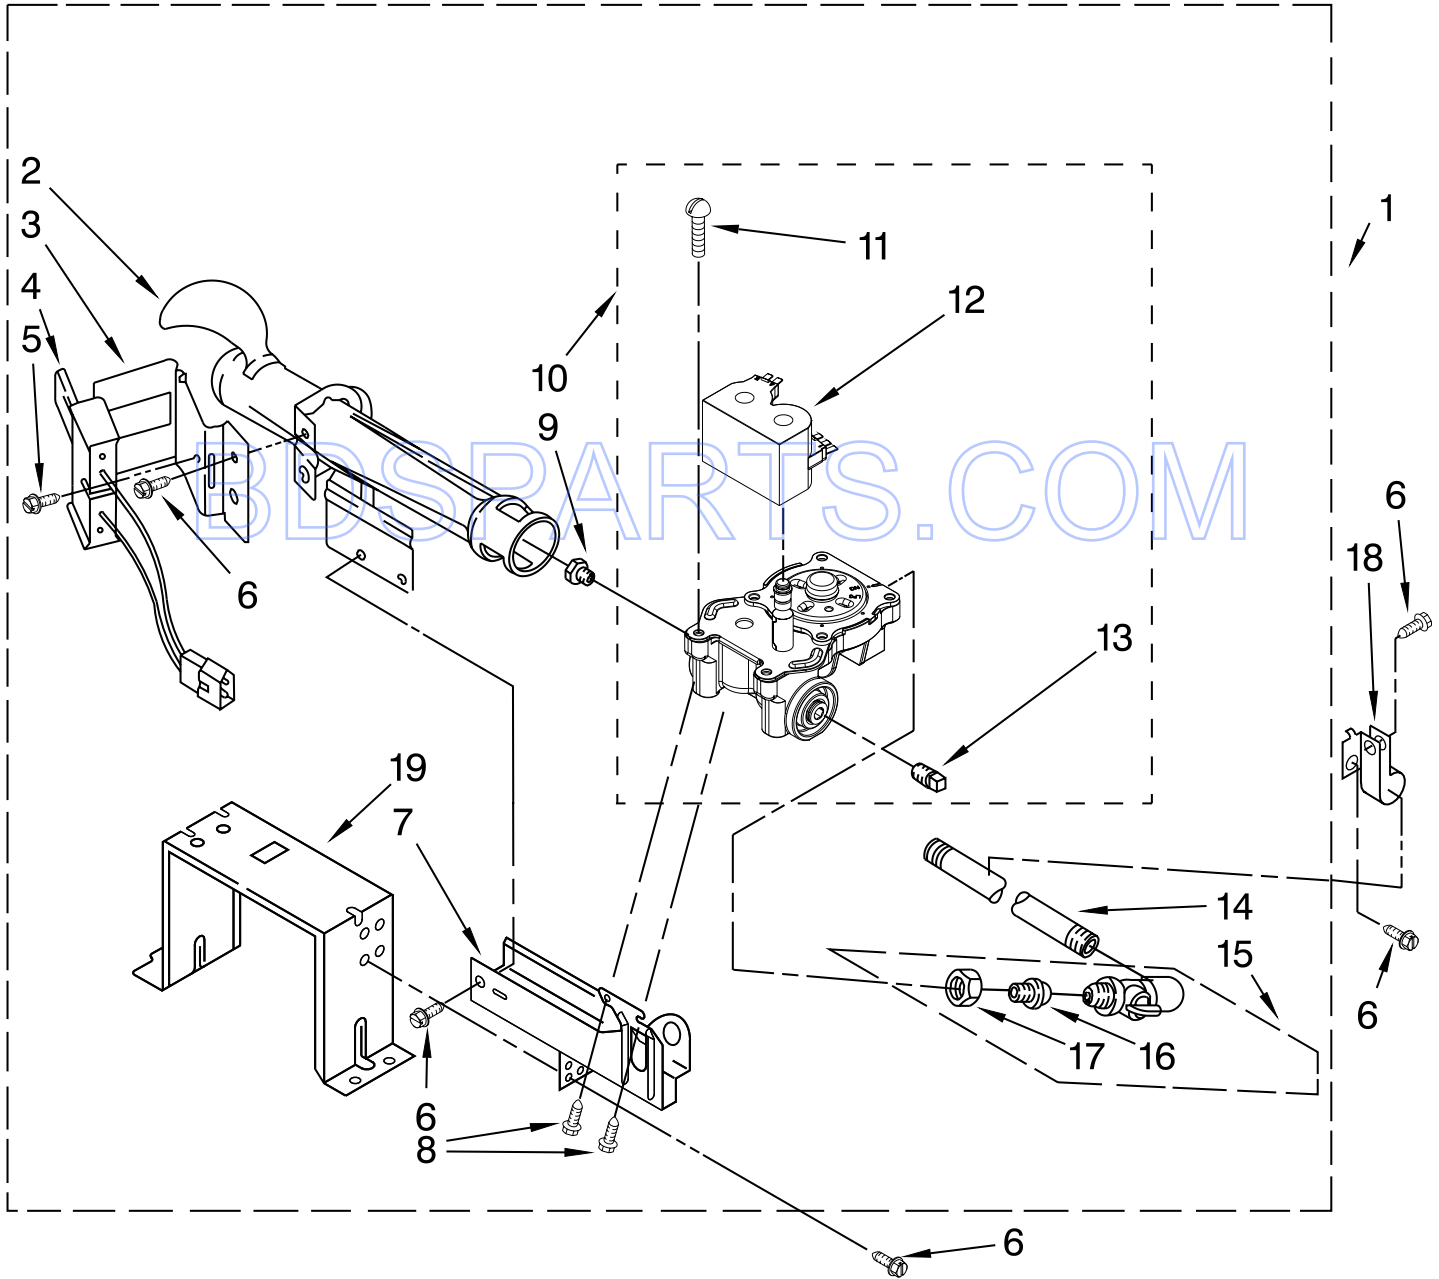

BURNER ASSEMBLY

For Model: MDG17PDAWW2
(White)

USE WITH TYPE 1 – NATURAL, TYPE 2 – MIXED,
AND TYPE 4 – LIQUEFIED PROPANE AND BUTANE GASES

FOR ORDERING INFORMATION REFER TO PARTS PRICE LIST

BURNER ASSEMBLY

For Model: MDG17PDAWW2
(White)

USE WITH TYPE 1 – NATURAL, TYPE 2 – MIXED,
AND TYPE 4 – LIQUEFIED PROPANE AND BUTANE GASES

<u>Illus. No.</u>	<u>Part No.</u>	<u>DESCRIPTION</u>
1	W10400668	Burner Assembly 60 Hz. (Type 1, 2 & 3) (Copreci)
2	688617	Tube, Burner
3	694298	Bracket, Ignitor
4	686590	Ignitor
5	3393909	Screw & Washer (8–32 x 5/8)
6	343641	Screw, 10–16 x 1/2
7	3389871	Base, Burner
8	3387057	Screw, 10–16 x 1/2
9		Orifice, Burner
	234870	Type 1
	234868	Type 2
10	W10299939	Valve, Gas 60 Hz. (Complete)
11	326049536	Screw, Coil
12	W10328463	Coil, 60 Hz.
13	W10295523	Plug, Pipe
14	W10110395	Pipe, Gas Supply
15	697441	Valve & Union Shut-Off
16	3393767	Pipe, Tail
17	233076	Nut, Compression
18	3387561	Clamp, Pipe
19	3389889	Bracket, Support

Following Parts Not Illustrated

W10436933RE Conversion Kit
(Type 1 and 2)
to Type (4) L.P.G.