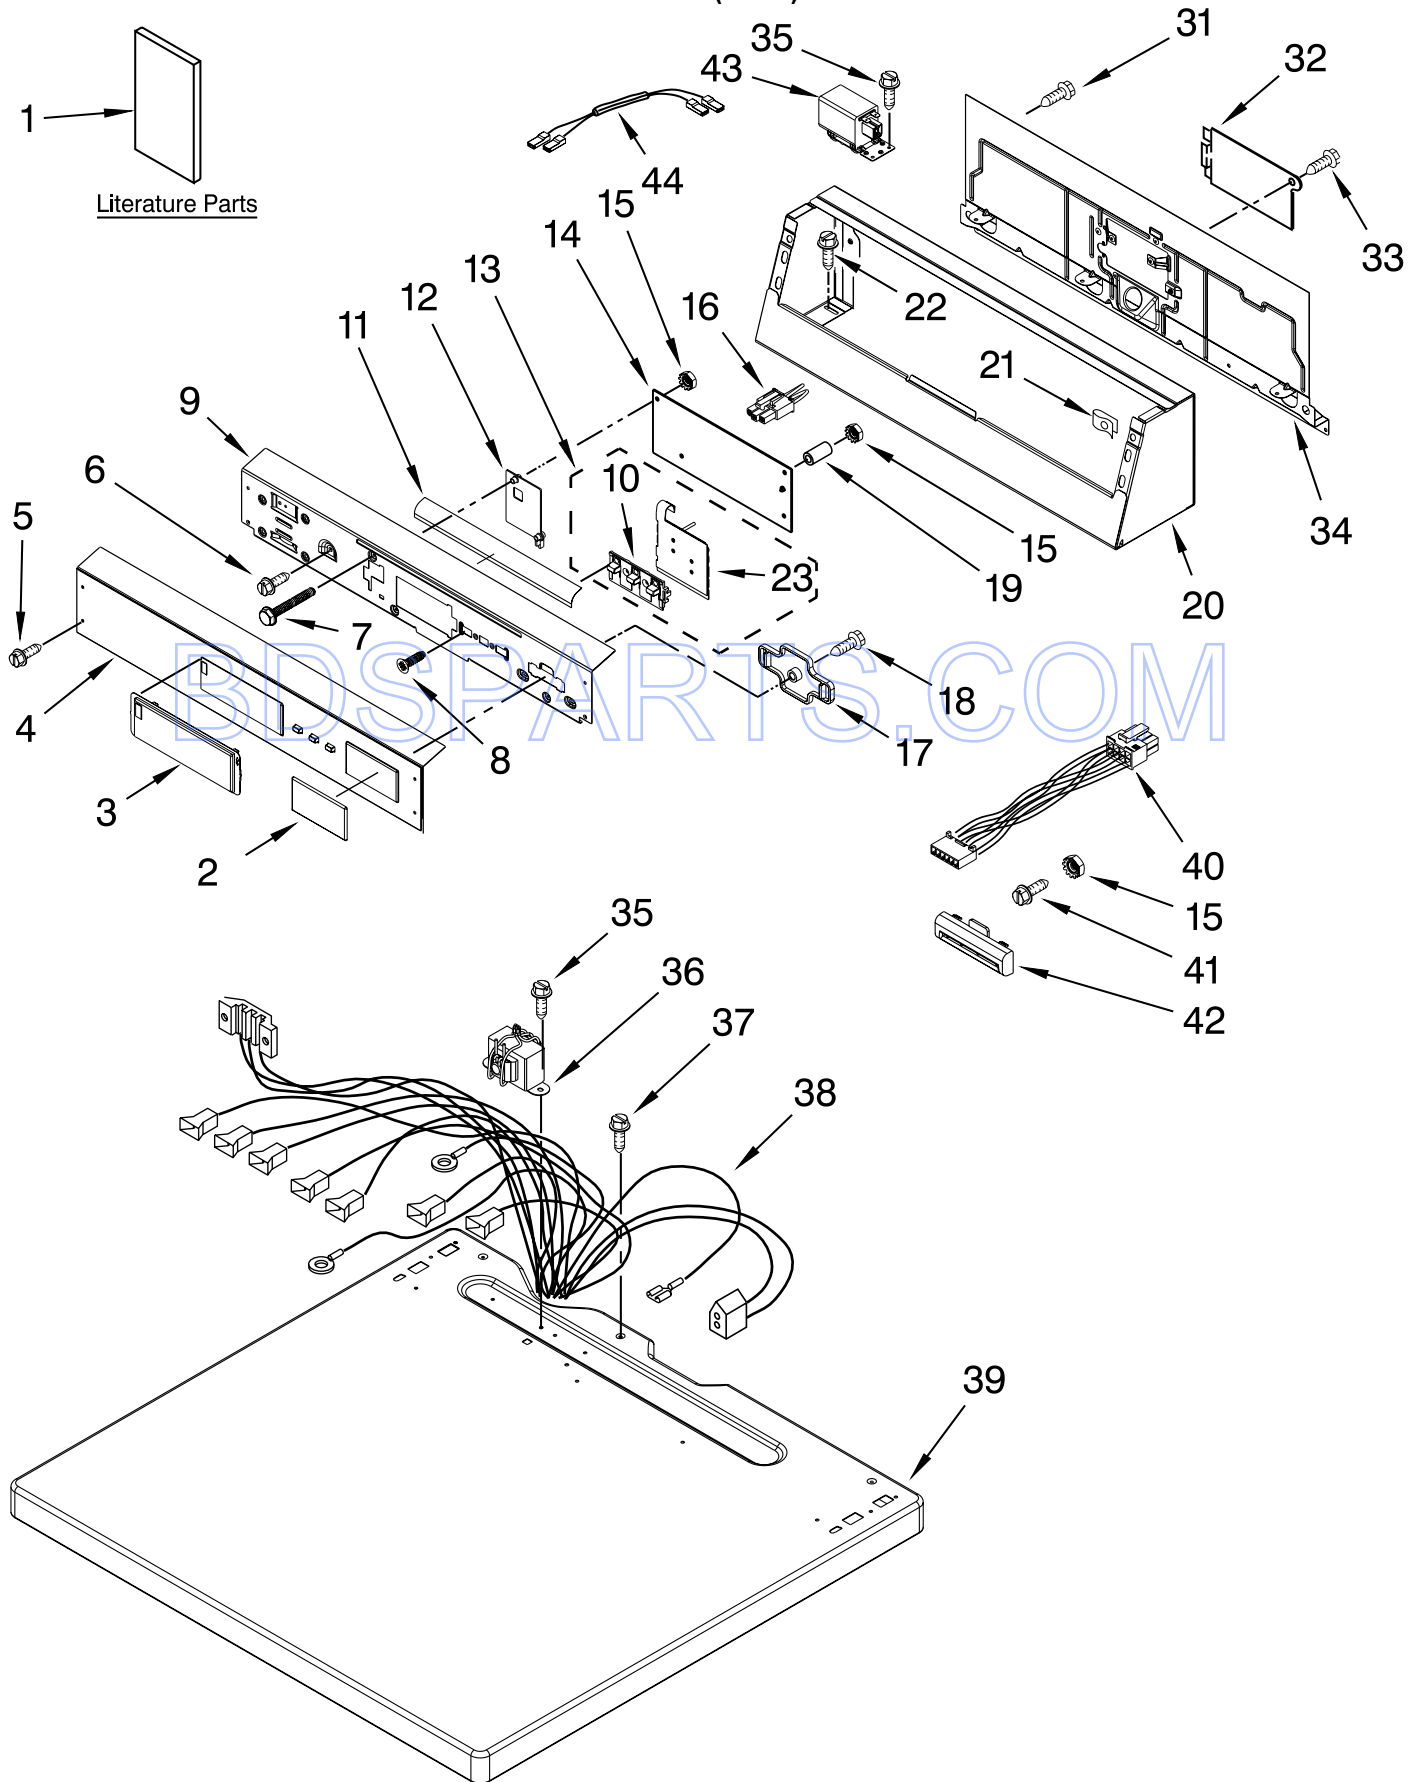

PARTS LIST

for

MAYTAG[®]

BDSPARTS.COM

**COMMERCIAL
ELECTRIC DRYER**

MODEL

MDG17PRAWW0

TOP AND CONSOLE PARTS

For Model: MDG17PRAWW0

(White)

FOR ORDERING INFORMATION REFER TO PARTS PRICE LIST

TOP AND CONSOLE PARTS

For Model: MDG17PRAWW0
(White)

Illus. No.	Part No.	DESCRIPTION	Illus. No.	Part No.	DESCRIPTION	Illus. No.	Part No.	DESCRIPTION
1		Literature Parts	11	W10133515	Deflector	32	8317340	Cover
	W10135130	Instructions	12	W10161476	Shield, Probing			Terminal Block
		Installation	13	W10135233	Push Button & Switch Assembly	33	3390814	Screw
	W10135291	Card Reader				34	W10177312	Panel, Rear (Upper)
		Installation	14	W10130081	Control Board			Screw
		Instructions	15	W10139046	Nut, 6-32	35	8533971	Screw
	W10183571	Tech Sheet	16	W10133282	Jumper, Service Vault Switch	36	W10131839	Transformer 120 to 22.5 VAC
	W10143804	Wiring Diagram						Screw
	W10135140	Repair Parts List	17	W10137770	Retainer, Card	37	3400000	Screw
2	W10137769	Cover, Card Reader	18	3400618	Screw	38	W10130190	Harness, Main
3	W10131114	Cover, Display	19	W10133514	Spacer	39	W10136704	Top
4	W10135182	Facia / Overlay	20	W10205150	Console	40	W10133304	Harness, Card Reader
5	W10131119	Screw	21	W10131123	Nut, #8 U Type	41	W10143462	Screw
6	W10142728	Screw	22	W10139210	Screw	42	W10131115	Bezel
7	W10137322	Screw	23	W10135255	Membrane Switch & Backer Plate Assembly	43	8540229	RFI Filter
8	W10140652	Screw				44	W10175650	Jumper-Line Filter
9	W10124215	Bracket, Control	31	3390647	Screw			
10	W10131113	Push Button						