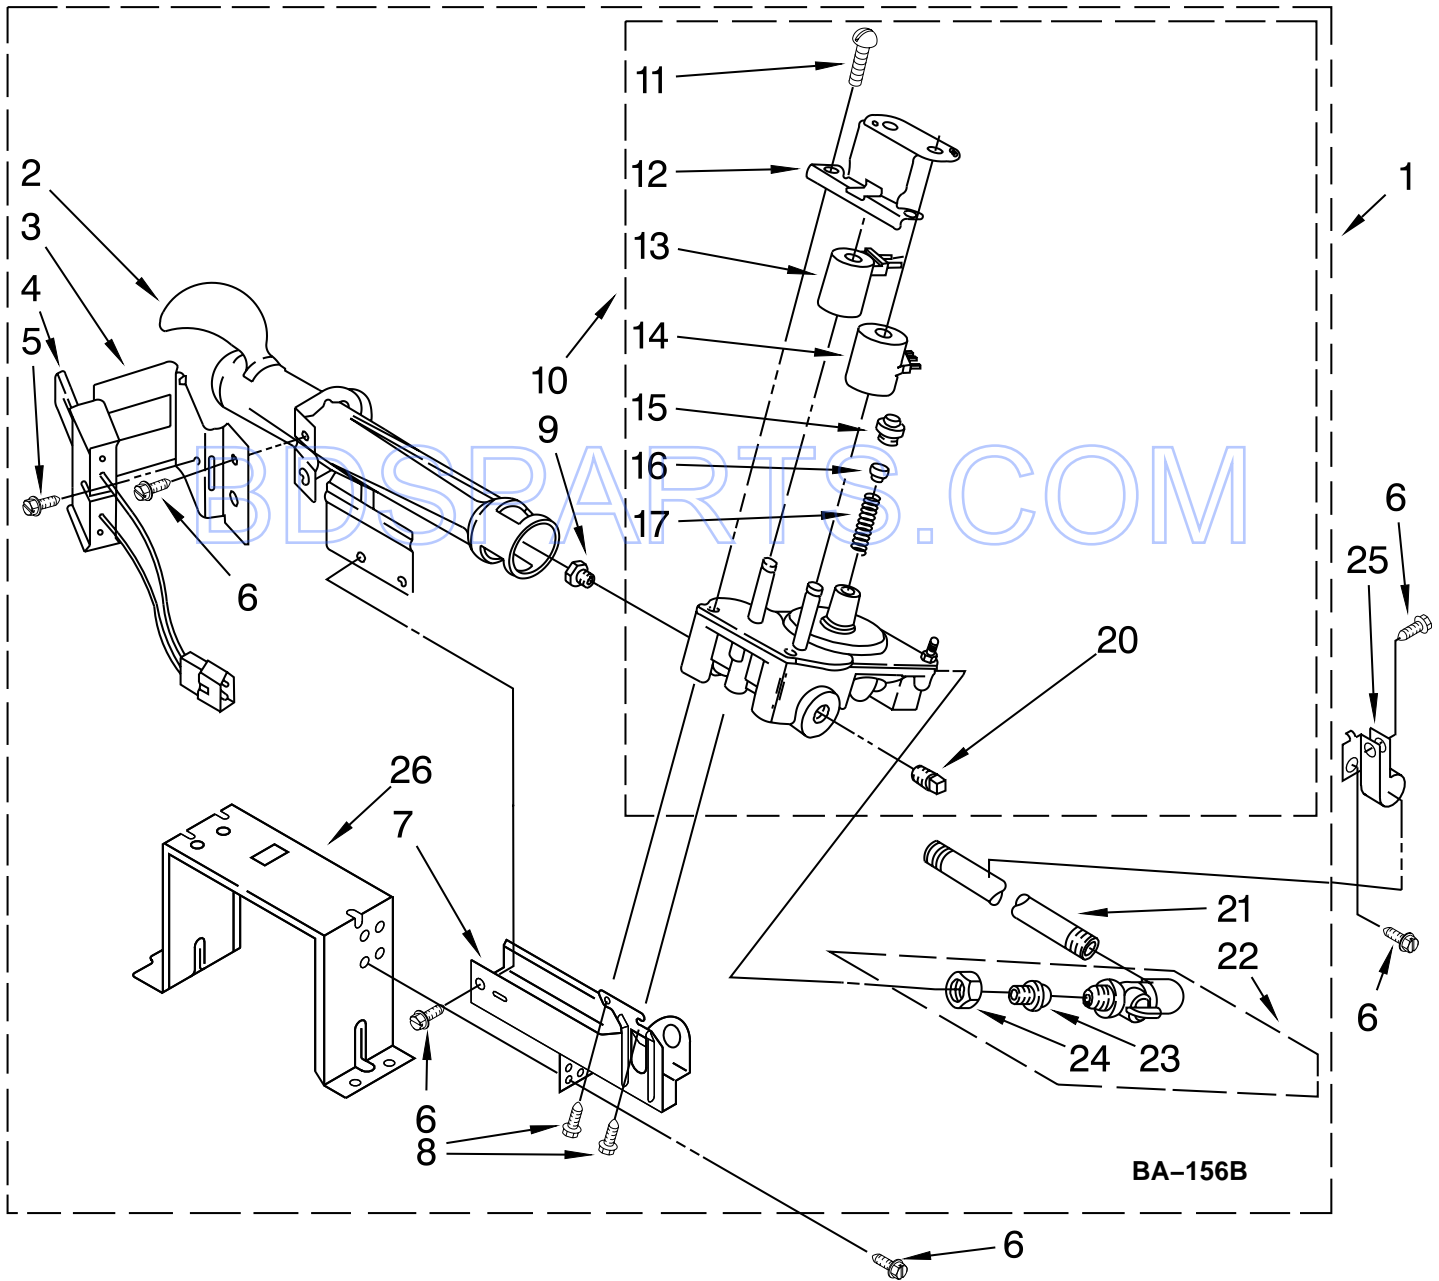

W10135231 BURNER ASSEMBLY

For Model: MDG17PRAWW0
(White)

USE WITH TYPE 1 – NATURAL, TYPE 2 – MIXED,
AND TYPE 4 – LIQUEFIED PROPANE AND BUTANE GASES

FOR ORDERING INFORMATION REFER TO PARTS PRICE LIST

W10135231 BURNER ASSEMBLY

For Model: MDG17PRAWW0
(White)

USE WITH TYPE 1 – NATURAL, TYPE 2 – MIXED,
AND TYPE 4 – LIQUEFIED PROPANE AND BUTANE GASES

Illus. No.	Part No.	DESCRIPTION
1	W10135231	Burner Assembly 60 Hz. (Type 1, 2 & 3) (White Rodgers)
2	688617	Tube, Burner
3	694298	Bracket, Ignitor
4	686590	Ignitor
5	3393909	Screw & Washer (8-32 x 5/8)
6	343641	Screw, 10-16 x 1/2
7	3389871	Base, Burner
8	3387057	Screw, 10-16 x 1/2
9	234870	Orifice, Burner Type 1
	234868	Type 2
10	W10141728	Valve, Gas 60 Hz. (Complete)
11	694421	Screw, 8-32 x 1/2
12	694538	Bracket, Coil
13	694540	Coil, 60 Hz. (2 Terminal) (Main)
14	694539	Coil, 60 Hz. (Split) (3 Terminal) (Pilot Position)
15	694424	Leak, Limiter
16	694423	Screw, Regulator Adjustment
17	694422	Spring, Regulator
20	239822	Plug, Pipe
21	W10110395	Pipe, Gas Supply
22	697441	Valve & Union Shut-Off
23	3393767	Pipe, Tail
24	233076	Nut, Compression
25	3387561	Clamp, Pipe
26	3389889	Bracket, Support

Following Parts Not Illustrated

W10436933 Conversion Kit
(Type 1 and 2)
to Type (4) L.P.G.

BA-156B