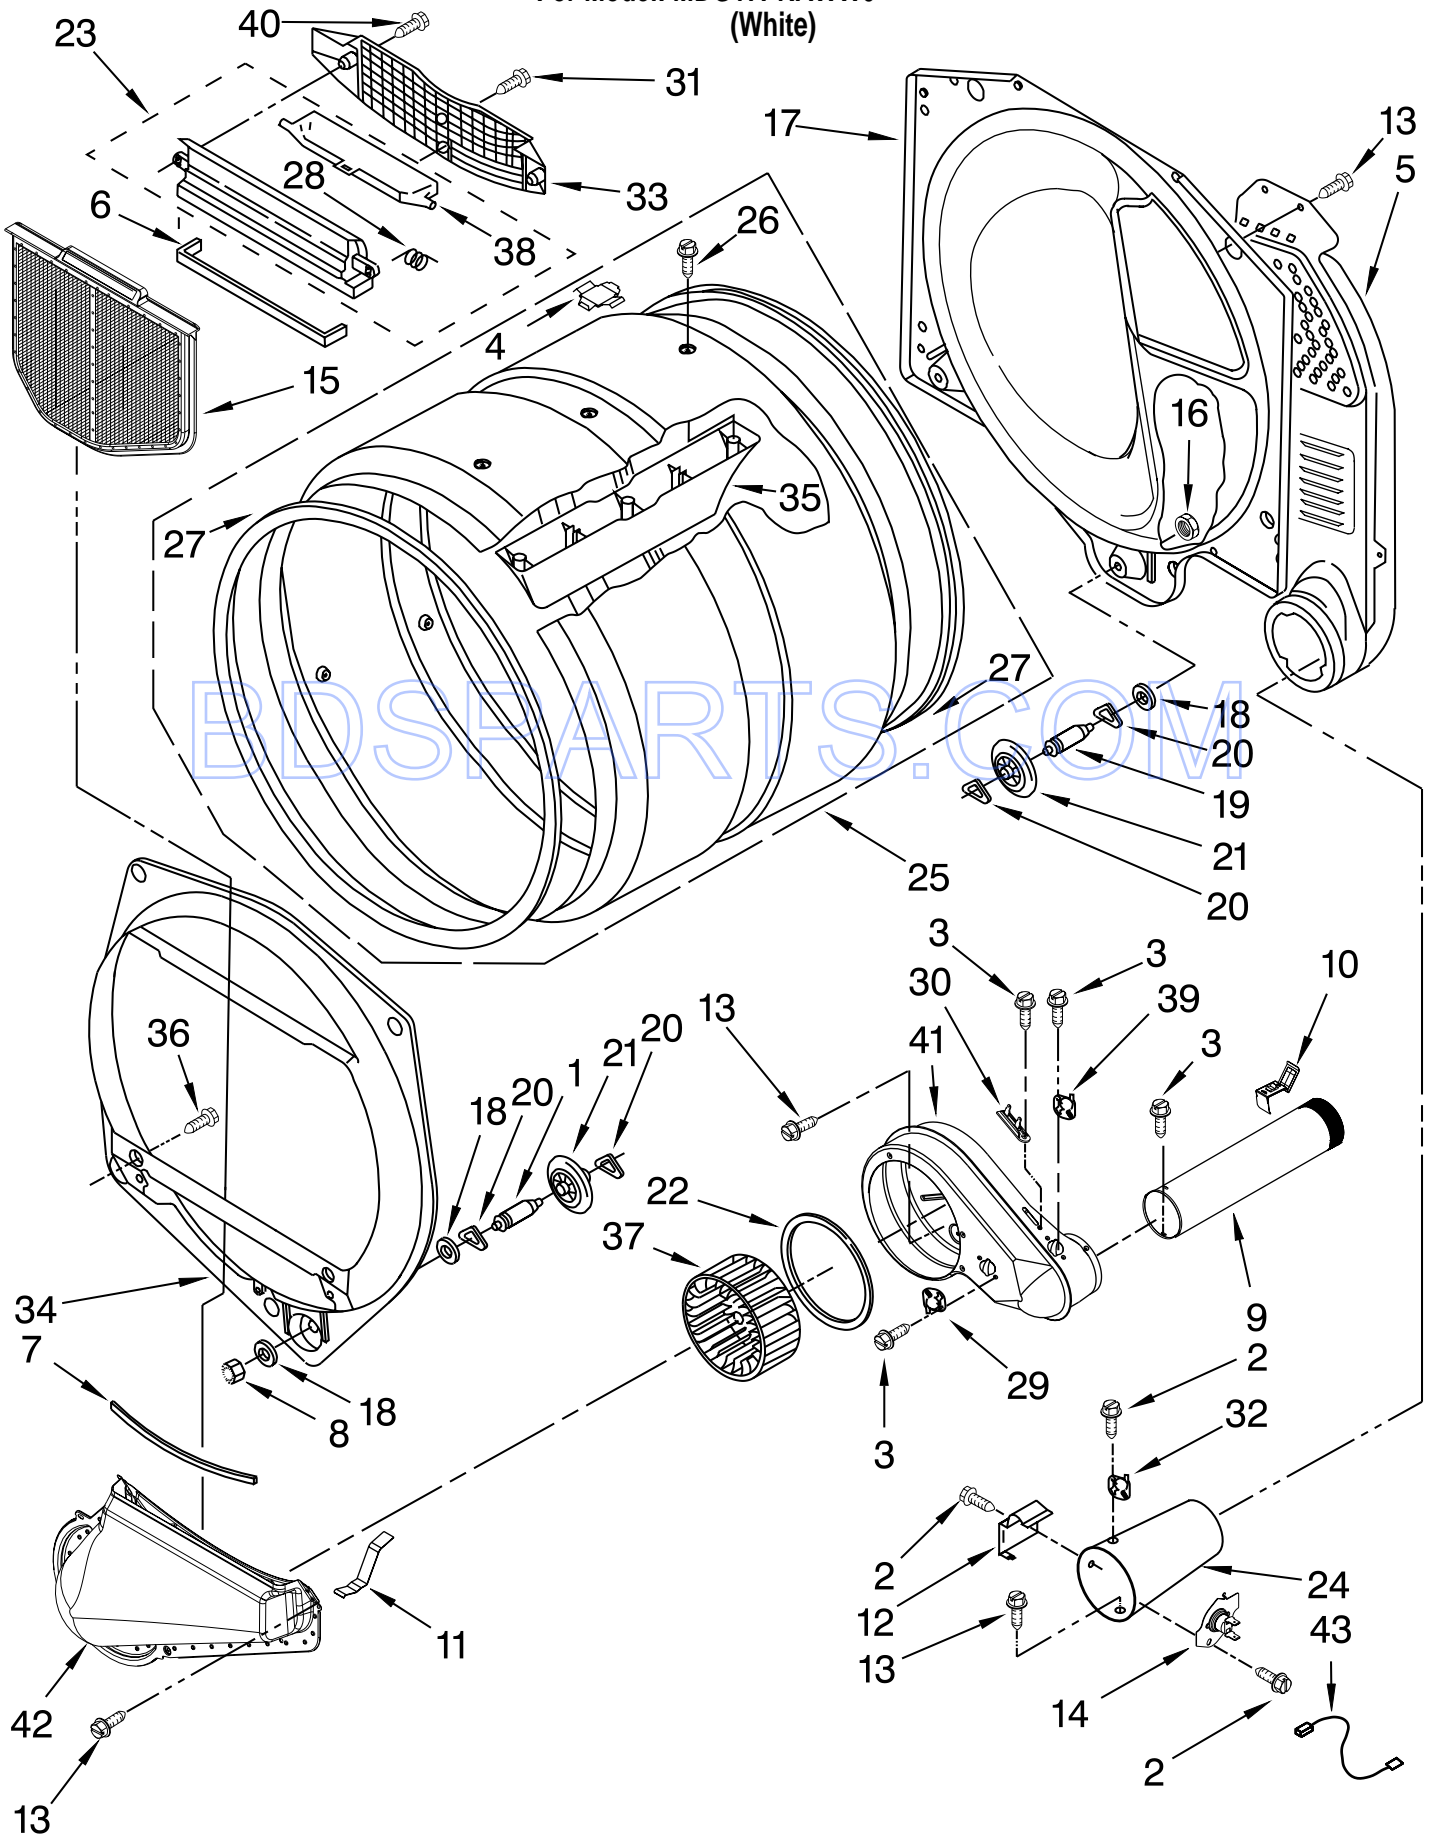

BULKHEAD PARTS

For Model: MDG17PRAWW0

(White)

FOR ORDERING INFORMATION REFER TO PARTS PRICE LIST

BULKHEAD PARTS

For Model: MDG17PRAWW0
(White)

Illus. No.	Part No.	DESCRIPTION	Illus. No.	Part No.	DESCRIPTION	Illus. No.	Part No.	DESCRIPTION
1	8575324	Shaft, R.H. Thread	15	W10049370	Screen, Lint	30	3392519	Thermal Limiter
2	90767	Screw	16	W10001120	Nut, 3/8-16 (L.H.)	31	487909	Screw
3	8533971	Screw	17	3387809	Bulkhead, Rear	32	3391912	Thermostat High-Limit 205 F (96 C)
4	8066086	Drum Hole Plug	18	3387459	Washer, Support	33	8563756	Grill, Outlet
5	3394346	Air Duct Assembly	19	8575325	Shaft, L.H. Thread	34	697557	Bulkhead, Front
6	697813	Seal, Outlet Housing	20	690997	Ring, Tri	35	697693	Baffle, Drum
7	697814	Seal, Drum Front	21	8536973	Roller, Support	36	3357011	Screw
8	3934666	Nut 3/8 x 16 (R.H.)	22	697770	Seal, Cover Plate	37	W10168564	Wheel, Blower
9	8066224	Exhaust Pipe	23	8563755	Housing, Outlet	38	8563758	Door, Lint Screen
10	8572105	Clip	24	8573824	Funnel, Burner	39	W10131836	Thermostat 140°F Cycling
11	8066208	Clip, Spring	25	8318215	Drum Complete	40	3387230	Screw
12	338906	Sensor, Radiant	26	W10219342	Screw	41	W10135254	Housing, Blower
13	3390647	Screw, 8-18 x 1/2	27	W10166807	Seal, Drum	42	8066168	Lint Duct Assembly
14	8573713	Thermal Cut-Off (Includes Item 32)	28	3394986	Spring, Lint Screen	43	3401707	Wire, Jumper
			29	W10193019	Thermostat 155 F Electronic			

FOR ORDERING INFORMATION REFER TO PARTS PRICE LIST