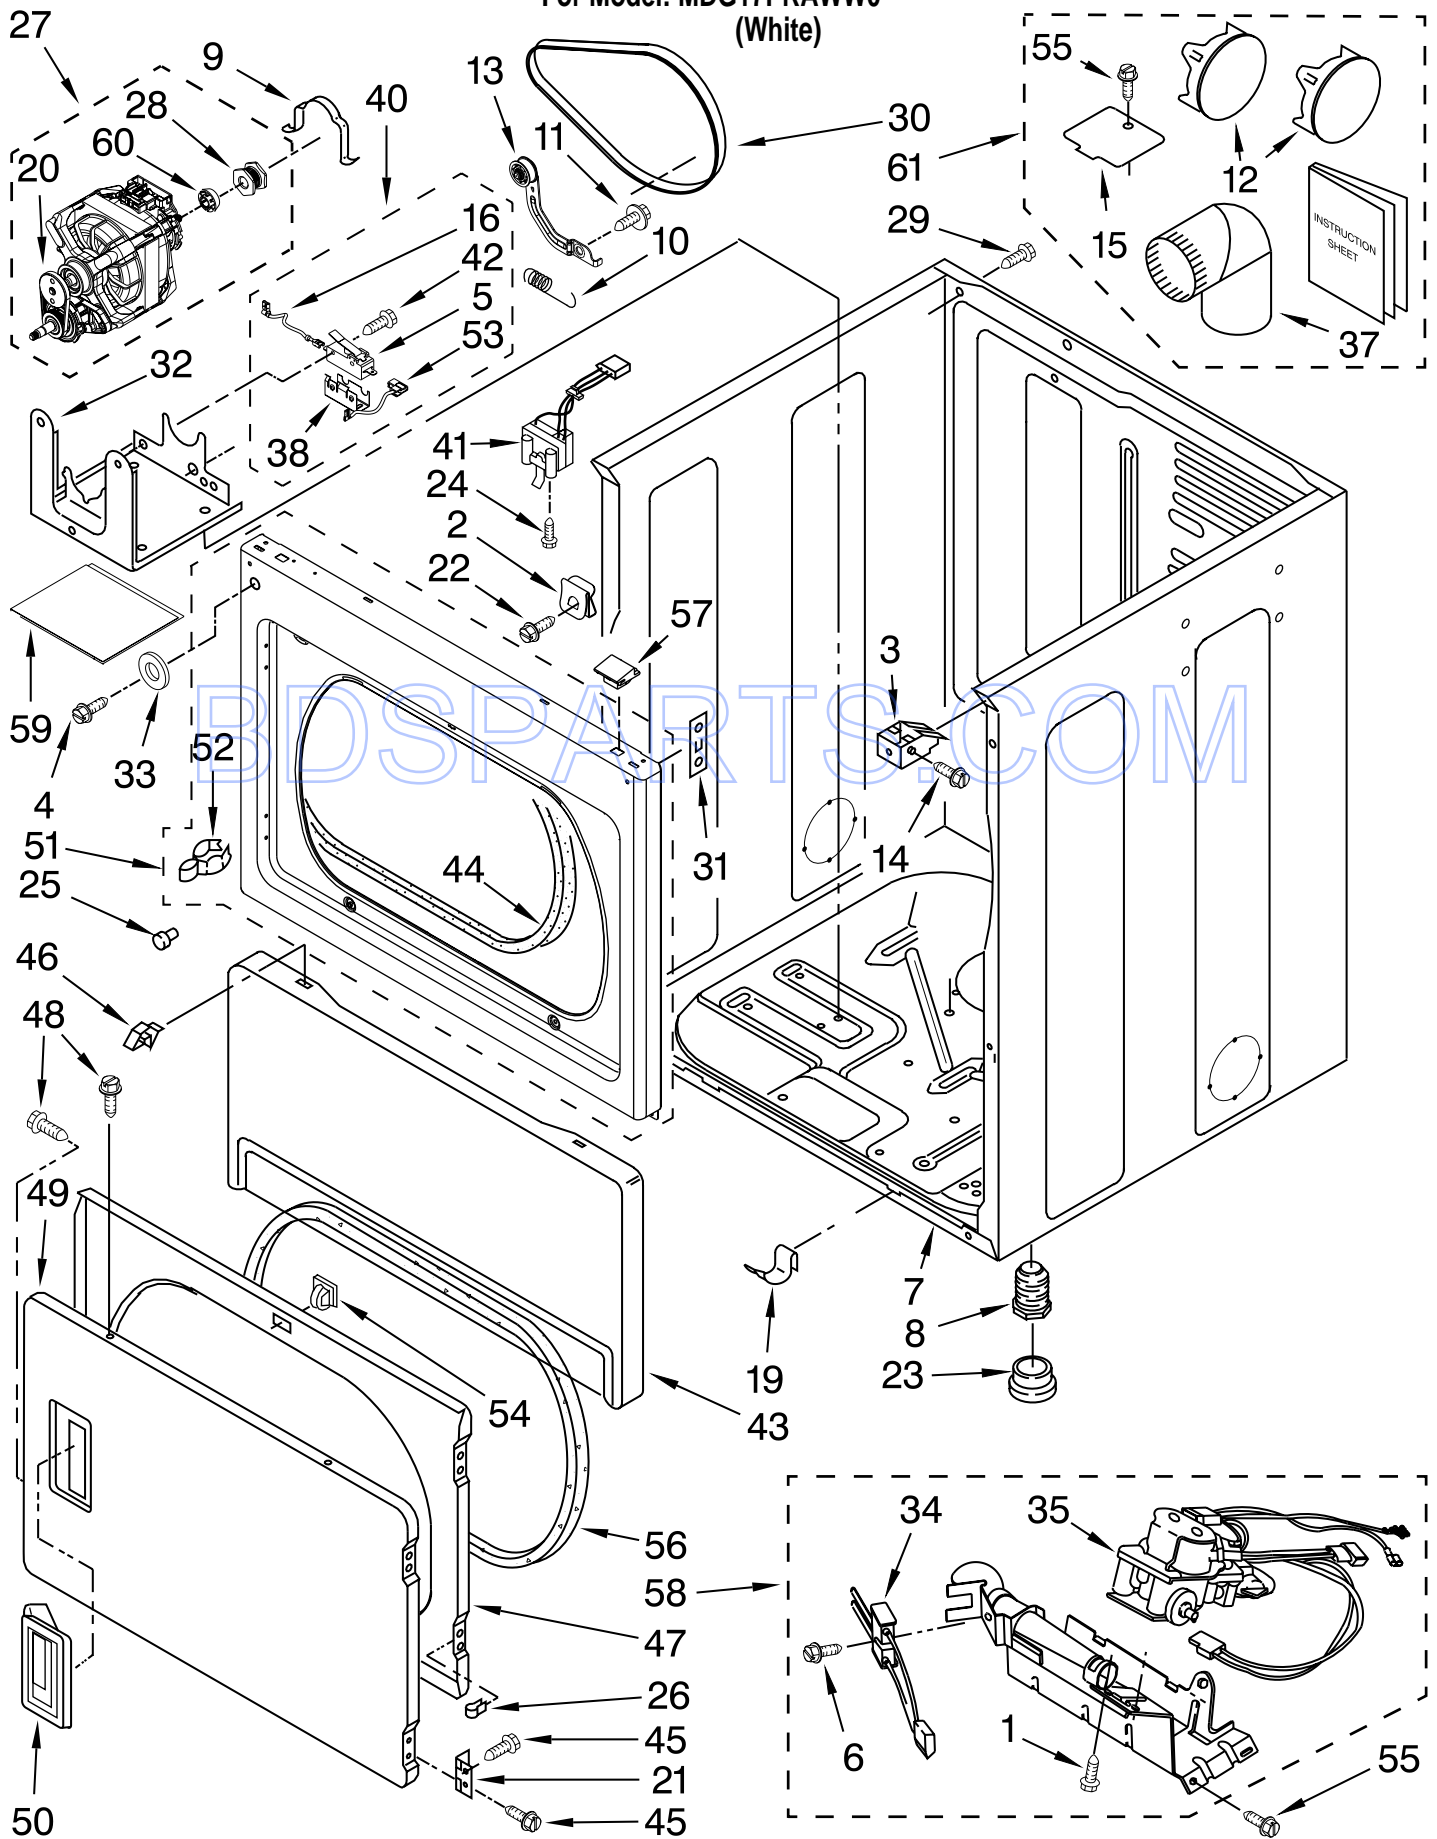

CABINET PARTS

For Model: MDG17PRAWW0
(White)

FOR ORDERING INFORMATION REFER TO PARTS PRICE LIST

CABINET PARTS

For Model: MDG17PRAWW0
(White)

Illus. No.	Part No.	DESCRIPTION	Illus. No.	Part No.	DESCRIPTION	Illus. No.	Part No.	DESCRIPTION
1	3387057	Screw	22	W10131119	Screw	46	3388229	Retainer
2	W10131123	Nut, #8 U Type	23	3391943	Boot, Foot	47	3392563	Door, Rear
3	3391846	Clip, Front Panel	24	697773	Screw	48	694091	Screw
4	3400077	Screw	25	693152	Bumper	49	3387872	Door, Front
5	8564010	Switch, Broken Belt	26	3389249	Nut, "U"	50	W10116360	Handle, Door
6	3393909	Screw	27	W10139766	Motor Assembly (60 Hz.)	51	3393081	Front Panel
7	8310656	Cabinet	28	3394341	Pulley	52	696144	Strike, Door
8	3392100	Foot, Dryer (Plastic)	29	8533974	Screw	53	8539892	Wire, Jumper
	279810	Foot – Optional (Extended Length Package Of 2) (Not Included)	30	W10131172	Belt, Drive	54	3392538	Catch, Door Assembly
9	660658	Clamp, Motor	31	3390902	Clip, Door Hinge	55	3390647	Screw
10	3387374	Spring, Idler	32	W10135695	Bracket, Motor	56	3390735	Seal, Door
11	3389420	Retainer, Idler	33	3392186	Washer	57	345670	Lock, Top
12	697750	Plug, Multivent	34	686590	Ignitor	58	W10135231	Burner Assembly 60 Hz. (Refer To Pages 8 & 9 For Further Breakdown)
13	W10141380	Idler Assembly	35	W10141728	Valve Gas 60Hz. (Complete)	59	W10212660	Sound Pad, Motor
14	3391915	Screw	37	279731	4" – 90° Elbow	60	3393657	Restrainer, Belt
15	3394331	Plate, Cover	38	8564011	Bracket, Switch	Optional Parts Not Included		
16	W10167613	Wire, Belt Switch	40	W10155571	Switch Assembly	Dryer Exhaust Kit (For Side & Bottom Venting)		
19	297092	Clip	41	3406109	Door Switch Assembly	61 279818 White		
20	3405160	Belt, Poly V	42	W10002600	Screw			
21	3389247	Hinge And Pin	43	697215	Panel, Toe			
			44	3387242	Seal, Front Panel			
			45	342055	Screw