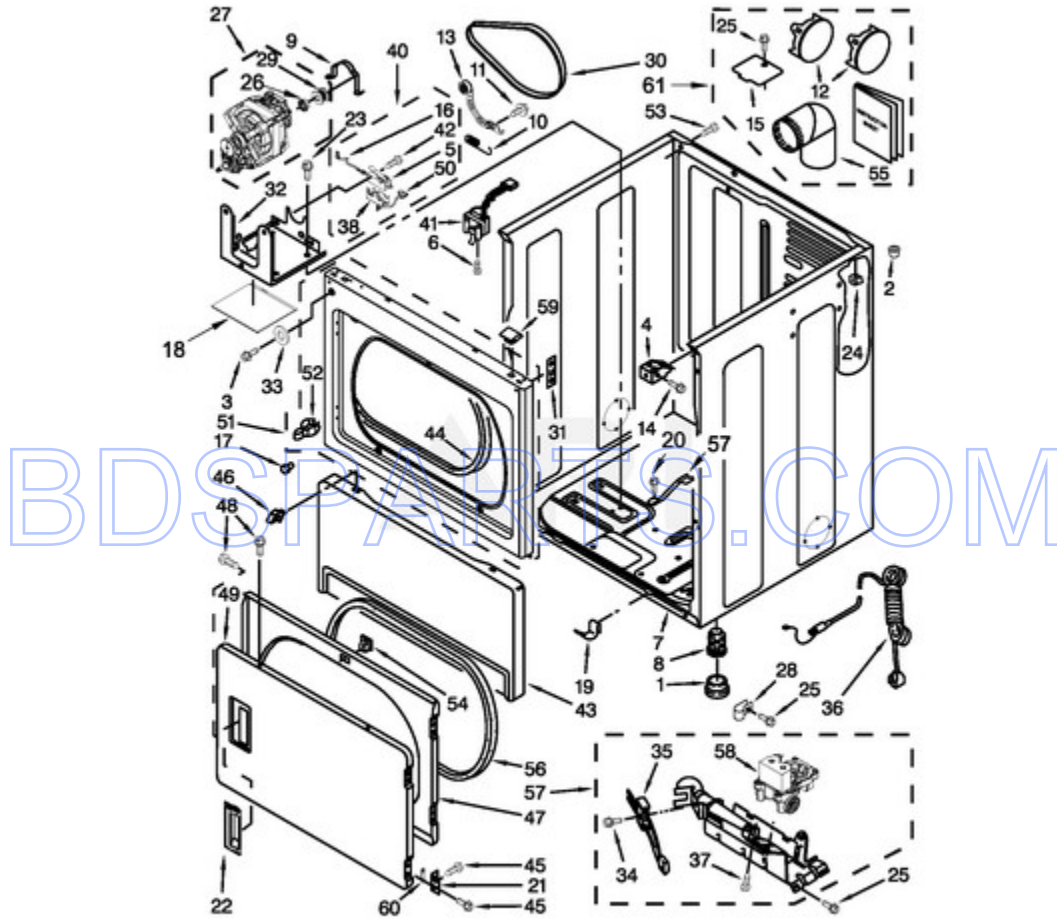

MDG18CSAWW0 - 02 - CABINET PARTS

CABINET PARTS

Ref #	Part #	Description	Qty	Context	Note	MSRP
1	3391943	Boot, Foot				
2	356674	CONE WEDGE				
3	3400077	SCREW				
4	3391846	Clip, Front Panel				
5	8564010	ASSEMBLY, SWITCH & ACTUATOR				
6	697773	Screw				
7	W10547697	CABINET (WHITE)				
8	3392100	Foot, Dryer				
NI	279810	FOOT, OPTIONAL (EXTENDED LENGTH PACKAGE OF 2) (NOT INCLUDED)				
9	660658	Clamp, Motor				
10	W10446781	SPRING, IDLER				
11	3389420	SCREW				
12	697750	Plug, Multivent				
13	W10344192	ASSEMBLY, IDLER				
14	3391915	SCREW				
15	3394331	COVER PLATE, EXHAUST PLATE				
16	W10167613	Wire, Belt Switch				
17	693152	Bumper				
18	W10212660	MOTOR, SOUND PAD				
19	W10291934	CLIP				
20	693995	SCREW				
21	W10279703	ASSEMBLY, HINGE & PIN (SILVER)				
22	W10116360	Handle, Door				
23	3390663	SCREW, DOOR SWITCH MOUNTING				
24	90406	Nut, Cage				
25	3390647	SCREW				
26	3393657	Restrainer, Belt				
27	W10396034	ASSEMBLY, MOTOR 60 HZ.				
28	3387561	Clamp, Pipe				
29	3394341	PULLEY, MOTOR				
30	W10131172	Belt, Drive				
31	3390902	CLIP, DOOR HINGE				
32	W10135695	Bracket, Motor				
33	3392186	Washer				
34	3393909	SCREW				
35	686590	Ignitor				
36	W10440461	CORD, POWER				
37	3387057	SCREW