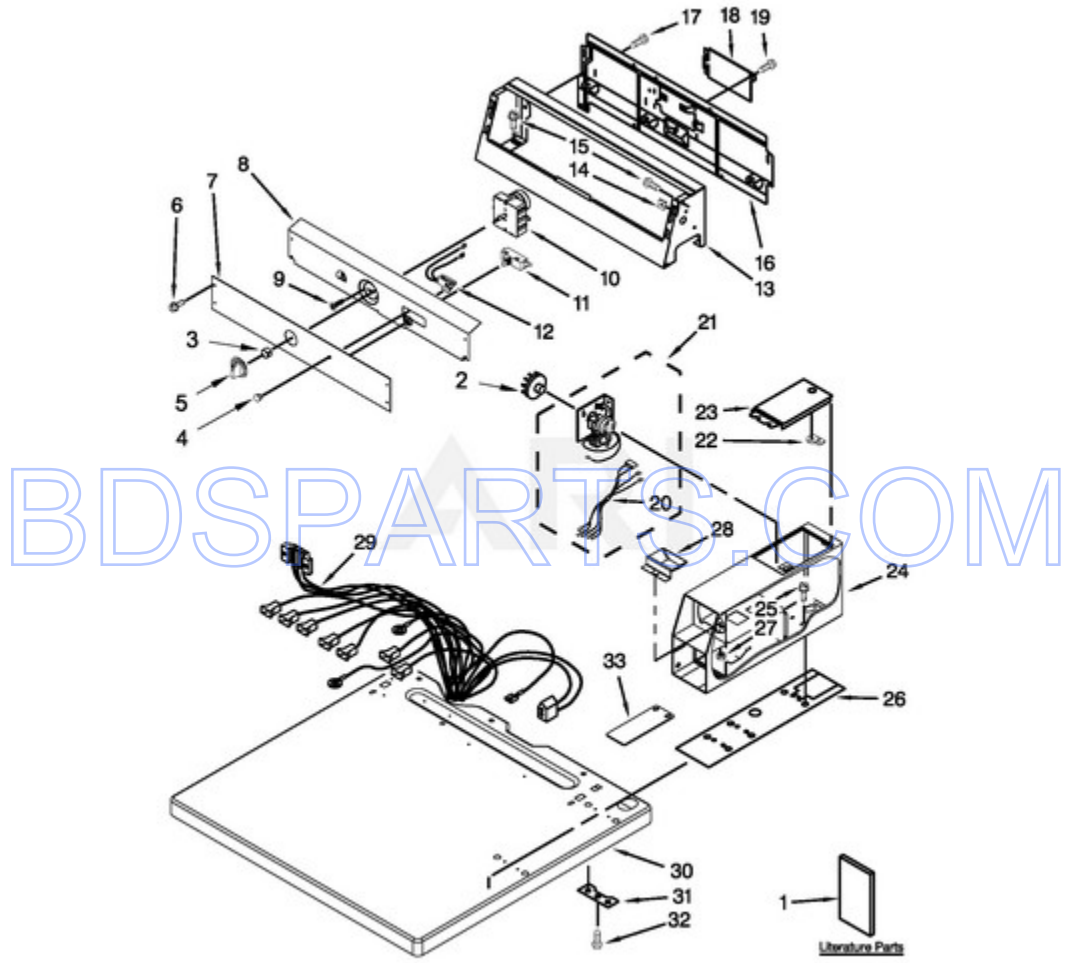

MDG18CSAW0 - 01 - TOP AND CONSOLE PARTS

TOP AND CONSOLE PARTS

Ref #	Part #	Description	Qty	Context Note	MSRP
1	W10474273	INSTALLATION INSTRUCTIONS			
1	W10167622	Wiring Diagram			
2	3387974	TIMING CAM			
2	343777	TIMING CAM, 6 PIN (30 MINUTES)			
3	W10140928	Clip, Knob			
4	W10133502	LIGHTS, INDICATOR ASSEMBLY			
5	W10133507	Knob			
6	W10386302	SCREW			
7	W10461109	FASCIA			
8	W10461070	BRACKET CONTROL			
9	W10139100	SCREW			
10	W10327105	SWITCH, CYCLE SELECTION			
11	W10488054	SWITCH, PTS			
12	W10130072	Lamp-Indicator			
13	W10461094	CONSOLE			
14	W10131123	NUT, "U"			
15	W10139210	SCREW			
16	3978608	Panel, Rear (Upper)			
17	3390647	SCREW			
18	8317340	Cover, Terminal Block			
19	303776	NO DESCRIPTION AVAILABLE			
20	W10177793	Harness, Timer			
21	W10135260	Timer 7 Harness Assembly			
22	W10156125	Cam, Commercial Lock			
23	3351136	ASSEMBLY, SERVICE DOOR			
24	W10529172	METER CASE			
25	3349065	BOLT, METER CASE (SCREW)			
26	3954812	Cushion, Meter Case			
27	W10139060	Nut, 1/4-20			
28	W10133509	Funnel, Coin			
29	W10153108	Harness, Main			
30	W10136707	WHITE			
31	3347825	PLATE, MOUNTING			
32	98445	Screw			
33	W10153513	Extension			