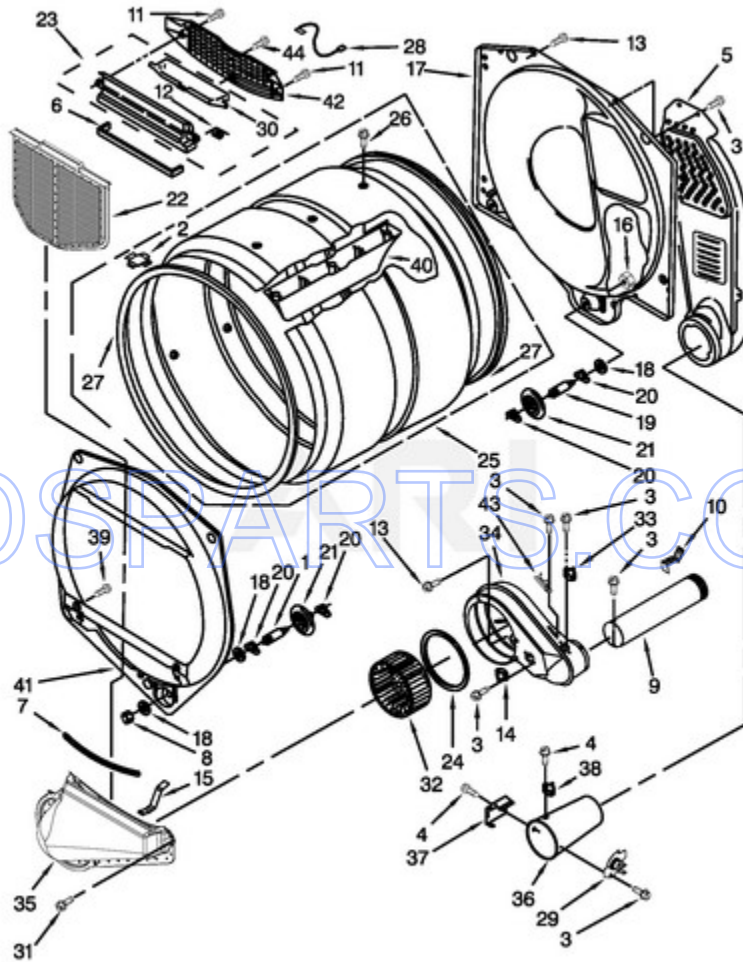

MDG18CSAWW0 - 03 - BULKHEAD PARTS

BULKHEAD PARTS

02/19/2013

6

Part No. W10474305 Rev. A

Ref #	Part #	Description	Qty	Context	Note	MSRP
1	W10359271	SHAFT, DRUM ROLLER - RIGHT HAND THREAD				
2	8066086	PLUG, DRUM HOLE				
3	8533971	SCREW				
4	90767	Screw				
5	3394346	ASSEMBLY, AIR DUCT				
6	697813	Seal, Outlet Housing				
7	697814	Seal, Drum Front				
8	3934666	NUT, HEX				
9	8066224	Exhaust Pipe				
10	8572105	Clip, Exhaust				
11	3387230	SCREW				
12	3394986	Spring, Lint Screen Door				
13	489463	Screw				
14	W10178810	THERMOSTAT				
15	W10345456	CLIP-SPRING				
16	W10001120	NUT, HEX (LEFT HAND THREAD)				
17	3387809	Bulkhead, Rear				
18	3387459	WASHER				
19	W10359272	SHAFT, DRUM ROLLER - LEFT HAND THREAD				
20	690997	WASHER, TRI RING				
21	W10314171	ROLLER, SUPPORT				
22	W10049370	Screen, Lint				
23	W10181928	HOUSING, OUTLET				
24	697770	SEAL, PLATE COVER				
25	W10545923	DRUM ASSEMBLY				
26	W10219342	SCREW				
27	W10521118	SEAL, DRUM (FRONT)				
28	3401707	JUMPER, WIRE				
29	8573713	CUT-OFF, THERMAL				
30	W10181925	Door, Lint Screen				
31	3390647	SCREW				
32	W10349492	WHEEL, BLOWER				
33	W10131836	Thermostat				
34	W10135254	Housing, Blower				
35	8066168	ASSEMBLY, LINT DUCT				
36	8573824	FUNNEL-BURNER				
37	338906	Sensor, Radiant				
38	3391912	THERMOSTAT, HI LIMIT