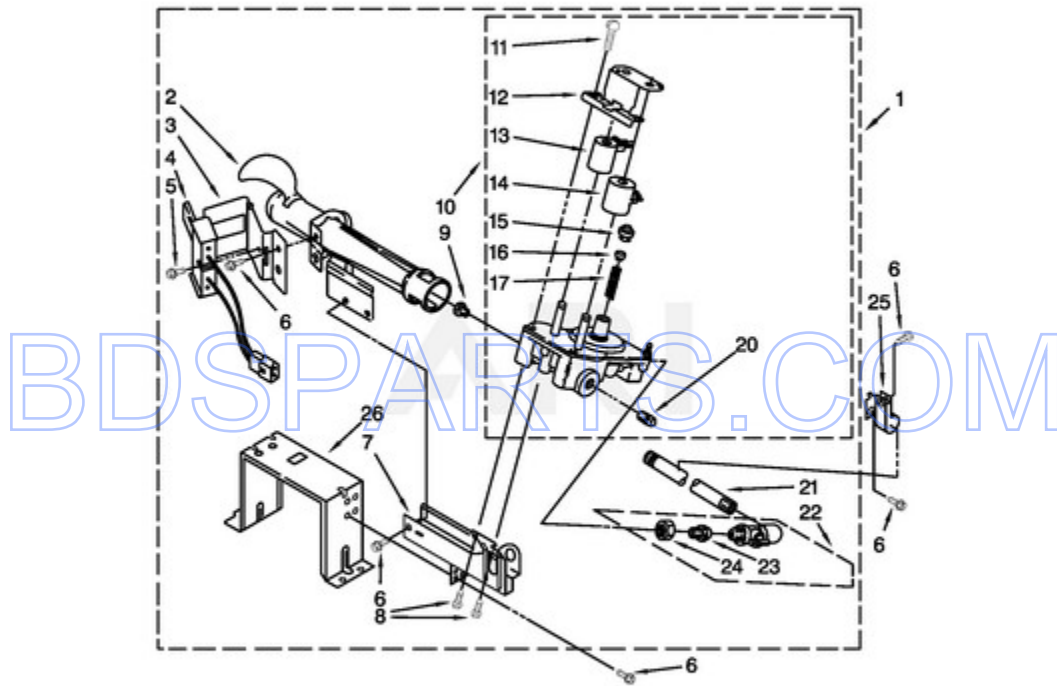

MDG18CSAWW0 - 04 - BURNER ASSEMBLY

BURNER ASSEMBLY

Ref #	Part #	Description	Qty	Context	Note	MSRP
1	W10135231	BURNER ASSEMBLY (60 HZ)				
2	688617	Tube, Burner				
3	694298	Bracket, Ignitor				
4	686590	Ignitor				
5	3393909	SCREW				
6	343641	Screw				
7	3389871	Base, Burner				
8	3387057	SCREW				
9	234870	Orifice, Burner (Type 1)				
9	234868	Orifice, Burner (Type 2)				
10	W10141728	VALVE, GAS (60 HZ – COMPLETE)				
11	694421	SCREW, COIL				
12	694538	Bracket, Coil				
13	694540	Coil, 60 Hz. (2 Terminal) (Main)				
14	694539	COIL, 60 HZ (SPLIT, 3 TERMINAL)				
15	694424	Leak, Limiter				
16	694423	Screw, Regulator Adjustment				
17	694422	Spring, Regulator				
20	239822	Plug, Pipe				
21	W10110395	Pipe, Gas Supply				
22	697441	VALVE, GAS				
23	3393767	Pipe, Tail				
24	233076	Nut, Compression				
25	3387561	Clamp, Pipe				
26	3389889	Bracket, Support				
NI	N/P	FOLLOWING PARTS NOT ILLUSTRATED				
NI	W10436933	CONVERSION KIT (TYPE 1 AND 2) TO TYPE L.P.G.