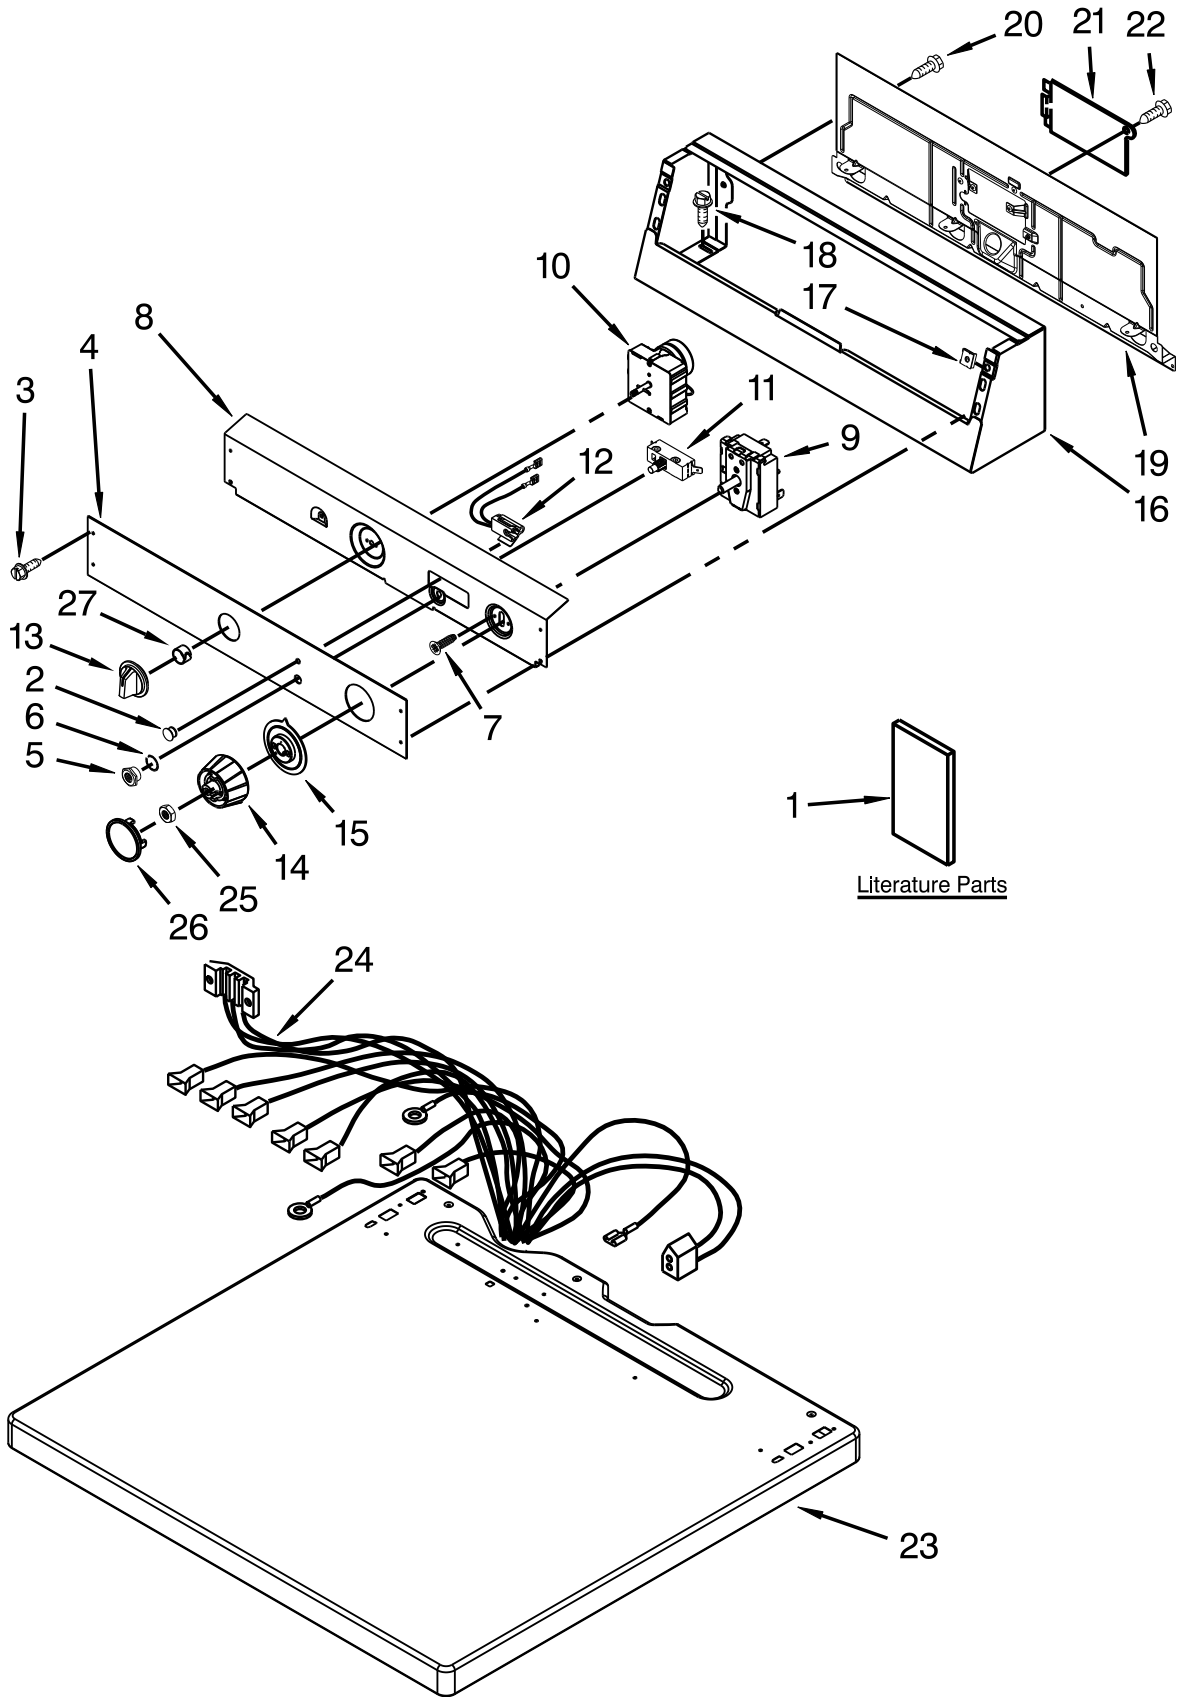

# TOP AND CONSOLE PARTS

<u>Illus. No.</u>	<u>Part No.</u>	<u>Description</u>	<u>Illus. No.</u>	<u>Part No.</u>	<u>Description</u>	<u>Illus. No.</u>	<u>Part No.</u>	<u>Description</u>
1		Literature Parts	10	W10327105	Switch, Cycle Selection	21	8317340	Cover, Terminal Block
	W10184576	Instructions, Installation	11	W10149462	Switch, Push-To-Start	22	3390814	Screw
	W10167625	Wiring Diagram	12	W10130072	Lamp, Indicator	23	W10136704	Top
2	W10133502	Lights, Indicator Assembly	13	W10133507	Knob	24	W10153155	Harness, Main
3	359625	Screw	14	W10133505	Knob, Control	25	W10155650	Nut, Hex
4	W10135184	Facia-Overlay	15	W10133506	Skirt, Dial	26	W10133501	Cap, Knob
5	W10146429	Nut, 8-32 x 3/8	16	W10205150	Console	27	W10140928	Clip, Knob
6	W10139799	Washer	17	W10131123	Nut, "U"			
7	W10139100	Screw	18	342055	Screw			
8	W10124216	Bracket, Control	19	8317305	Panel, Rear Console			
9	W10157942	Timer, Dryer	20	3390647	Screw			