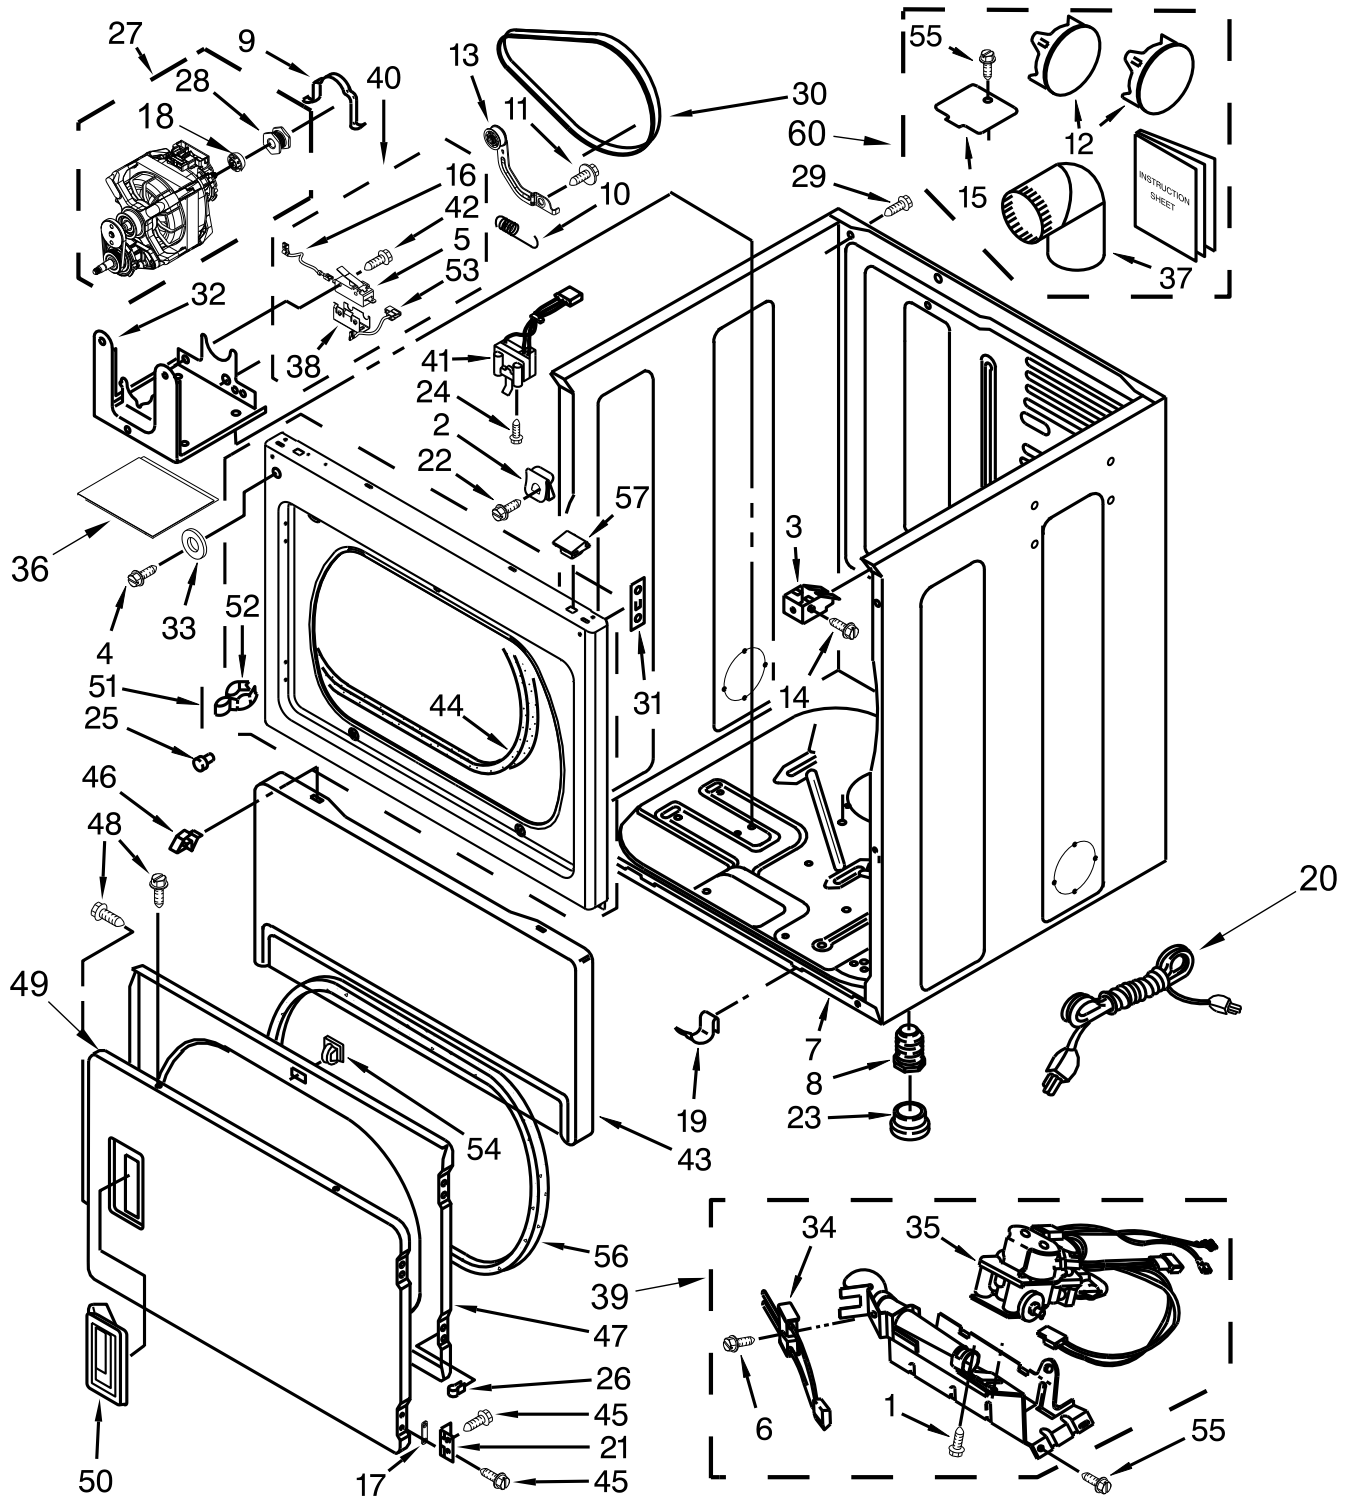

CABINET PARTS

CABINET PARTS

<u>Illus.</u> <u>No.</u>	<u>Part No.</u>	<u>Description</u>	<u>Illus.</u> <u>No.</u>	<u>Part No.</u>	<u>Description</u>	<u>Illus.</u> <u>No.</u>	<u>Part No.</u>	<u>Description</u>
1	3387057	Screw	20	W10440461	Cord, Power	42	W10002600	Screw
2	W10131123	Nut, "U"	21	W10279703	Hinge & Pin Assembly	43		Toe, Panel
3	3391846	Clip, Front Panel	22	8540841	Bolt, Shock Brkt.		697215	White
4	3400077	Screw	23	3391943	Boot, Foot	44	3387242	Seal, Front Panel
5	8564010	Assembly, Switch & Actuator	24	697773	Screw	45	342055	Screw
6	3393909	Screw	25	693152	Bumper	46	3388229	Retainer
7		Cabinet	26	8540842	Nut, Shock Brkt.	47	W10323061	Door, Rear
	8310656	White	27	W10139766	Motor Assembly (60 Hz.)	48	694091	Screw
8	3392100	Foot, Dryer	28	3394341	Pulley, Motor	49	W10322546	Door, Front
	279810	Foot, Optional (Extended Length Package Of 2) (Not Included)	29	8533974	Screw	50	W10116360	Handle, Door
9	660658	Clamp, Motor	30	W10131172	Belt, Drive	51		Panel, Front
10	W10446781	Spring, Idler	31	3390902	Clip, Door Hinge		W10192882	White
11	3389420	Screw	32	W10135695	Bracket, Motor	52	696144	Strike, Door
12	697750	Plug, Multivent	33	3392186	Washer	53	8539892	Wire, Motor To Belt Switch
13	W10344192	Assembly, Idler	34	686590	Ignitor	54	3392538	Door Catch Assembly
14	3391915	Screw	35	W10141728	Valve, Gas (60 Hz - Complete)	55	3390647	Screw
15	3394331	Cover Plate, Exhaust Plate	36	W10212660	Motor, Sound Pad	56	3390735	Seal, Door
16	W10167613	Wire, Belt Switch	37	279731		57	345670	Lock Top
17	W10191265	Plug, Hinge	38	8564011	Bracket, Switch			Optional Parts Not Included|Dryer Exhaust Kit|(For Side & Bottom Venting)
18	3393657	Restrainer, Belt	39	W10135231	Burner Assembly (60 Hz)	60	279818	White
19	W10291934	Clip	40	W10155571	Switch, Assembly			
			41	3406109	Switch, Door