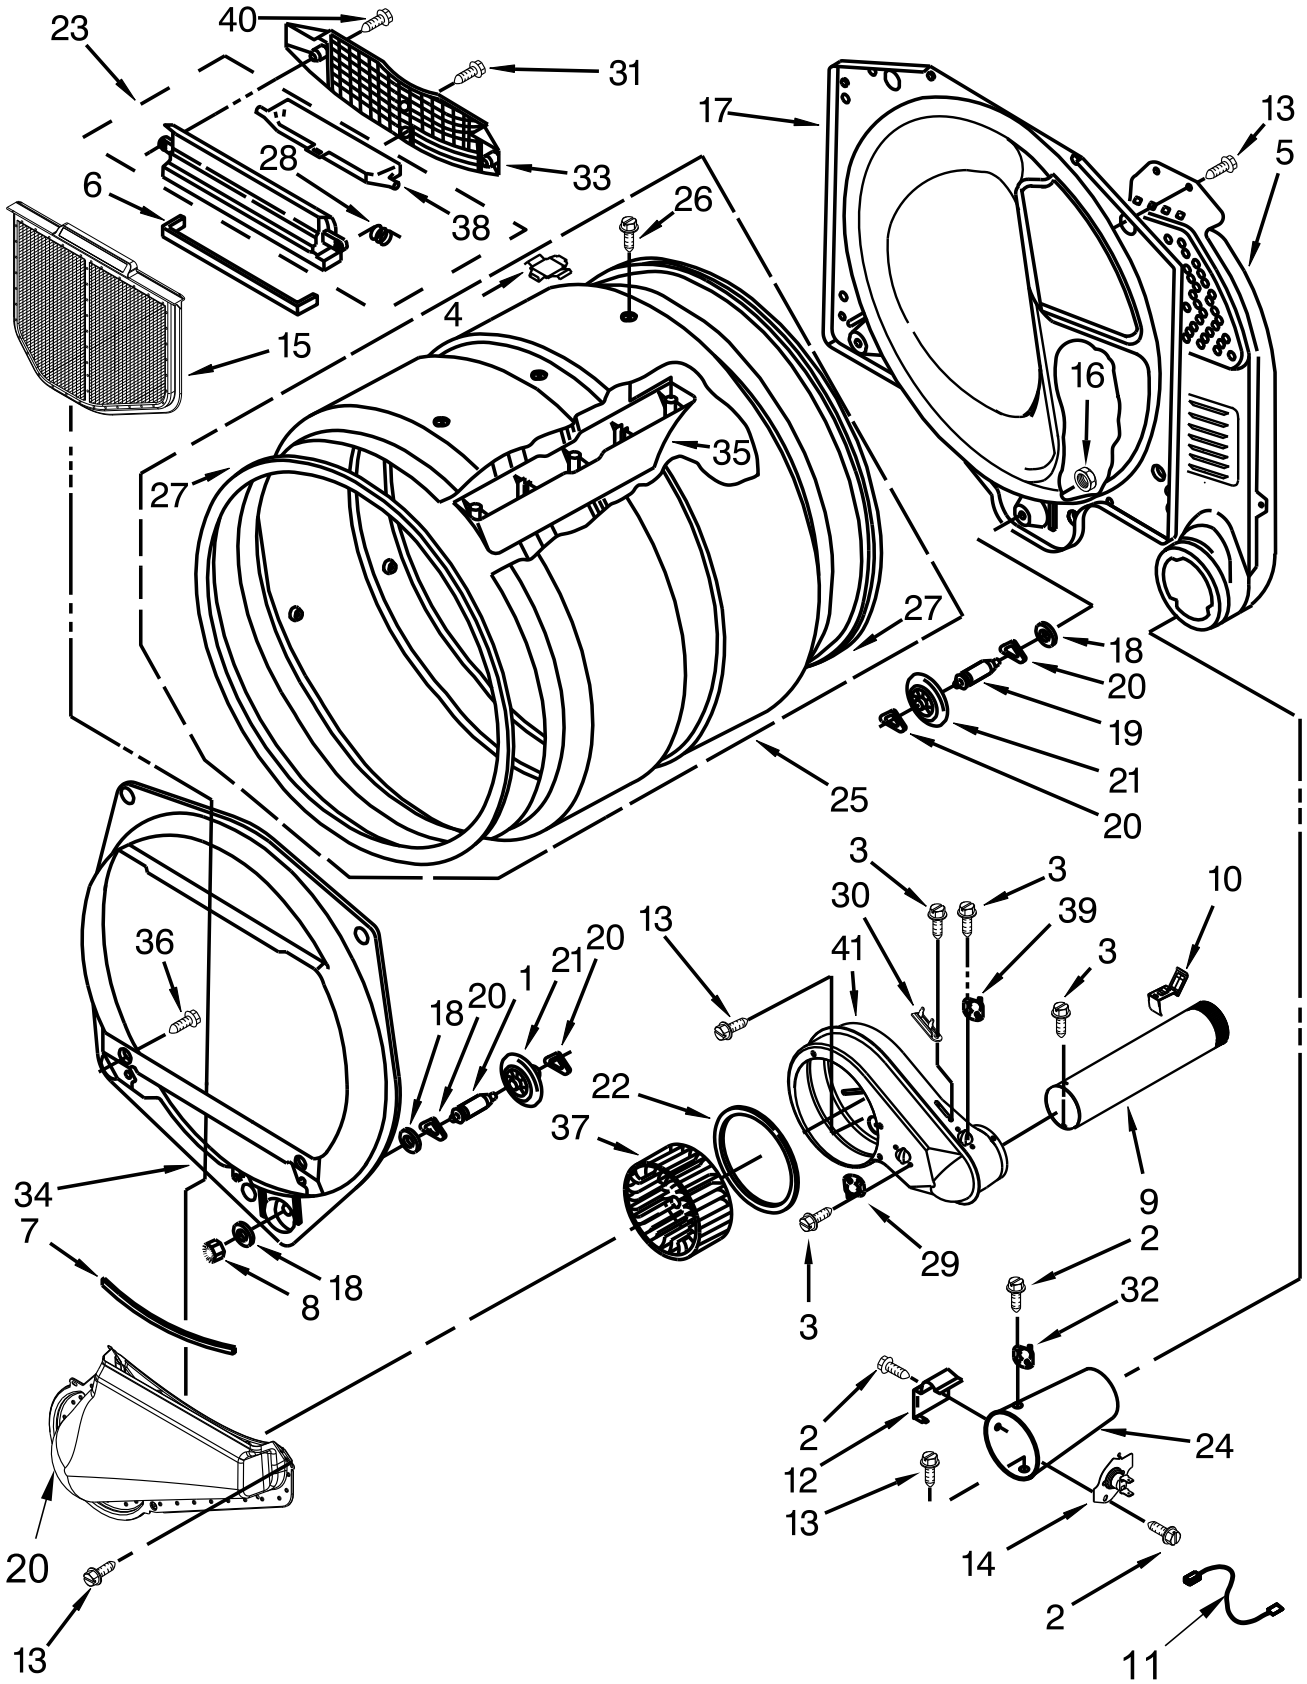

BULKHEAD PARTS

BULKHEAD PARTS

<u>Illus.</u> <u>No.</u>	<u>Part No.</u>	<u>Description</u>	<u>Illus.</u> <u>No.</u>	<u>Part No.</u>	<u>Description</u>	<u>Illus.</u> <u>No.</u>	<u>Part No.</u>	<u>Description</u>
1	W10359271	Shaft, Drum Roller - Right Hand Thread	18	3387459	Washer	34	697557	Bulkhead, Front
2	693995	Screw	19	W10359272	Shaft, Drum Roller - Left Hand Thread	35	697693	Baffle, Drum
3	8533971	Screw	20	8066168	Assembly, Lint Duct	36	3357011	Screw
4	8066086	Plug, Drum Hole	21	W10314171	Roller, Support	37	W10349492	Wheel, Blower
5	3394346	Assembly, Air Duct	22	697770	Seal, Plate Cover	38	8563758	Door, Lint Screen
6	697813	Seal, Outlet Housing	23	8563755	Housing, Outlet Assembly	39	W10131836	Thermostat
7	697814	Seal, Drum Front	24	8573824	Funnel, Burner	40	3387230	Screw
8	3934666	Nut, Hex	25	8318215	Drum Assembly Complete	41	W10135254	Housing, Blower
9	8066224	Exhaust Pipe	26	W10219342	Screw			
10	8572105	Clip, Exhaust	27	W10166807	Seal, Drum Front			
11	3401707	Jumper, wire	28	3394986	Spring, Lint Screen Door			
12	338906	Sensor, Radiant	29	W10178810	Thermostat			
13	3390647	Screw	30	3392519	Fuse, Thermal (91C)			
14	8573713	Cut-Off, Thermal	31	695240	Screw			
15	W10049370	Screen, Lint	32	3391912	Thermostat, Hi Limit			
16	W10001120	Nut, Hex (Left Hand Thread)	33	8563756	Grille, Outlet			
17	3387809	Bulkhead, Rear