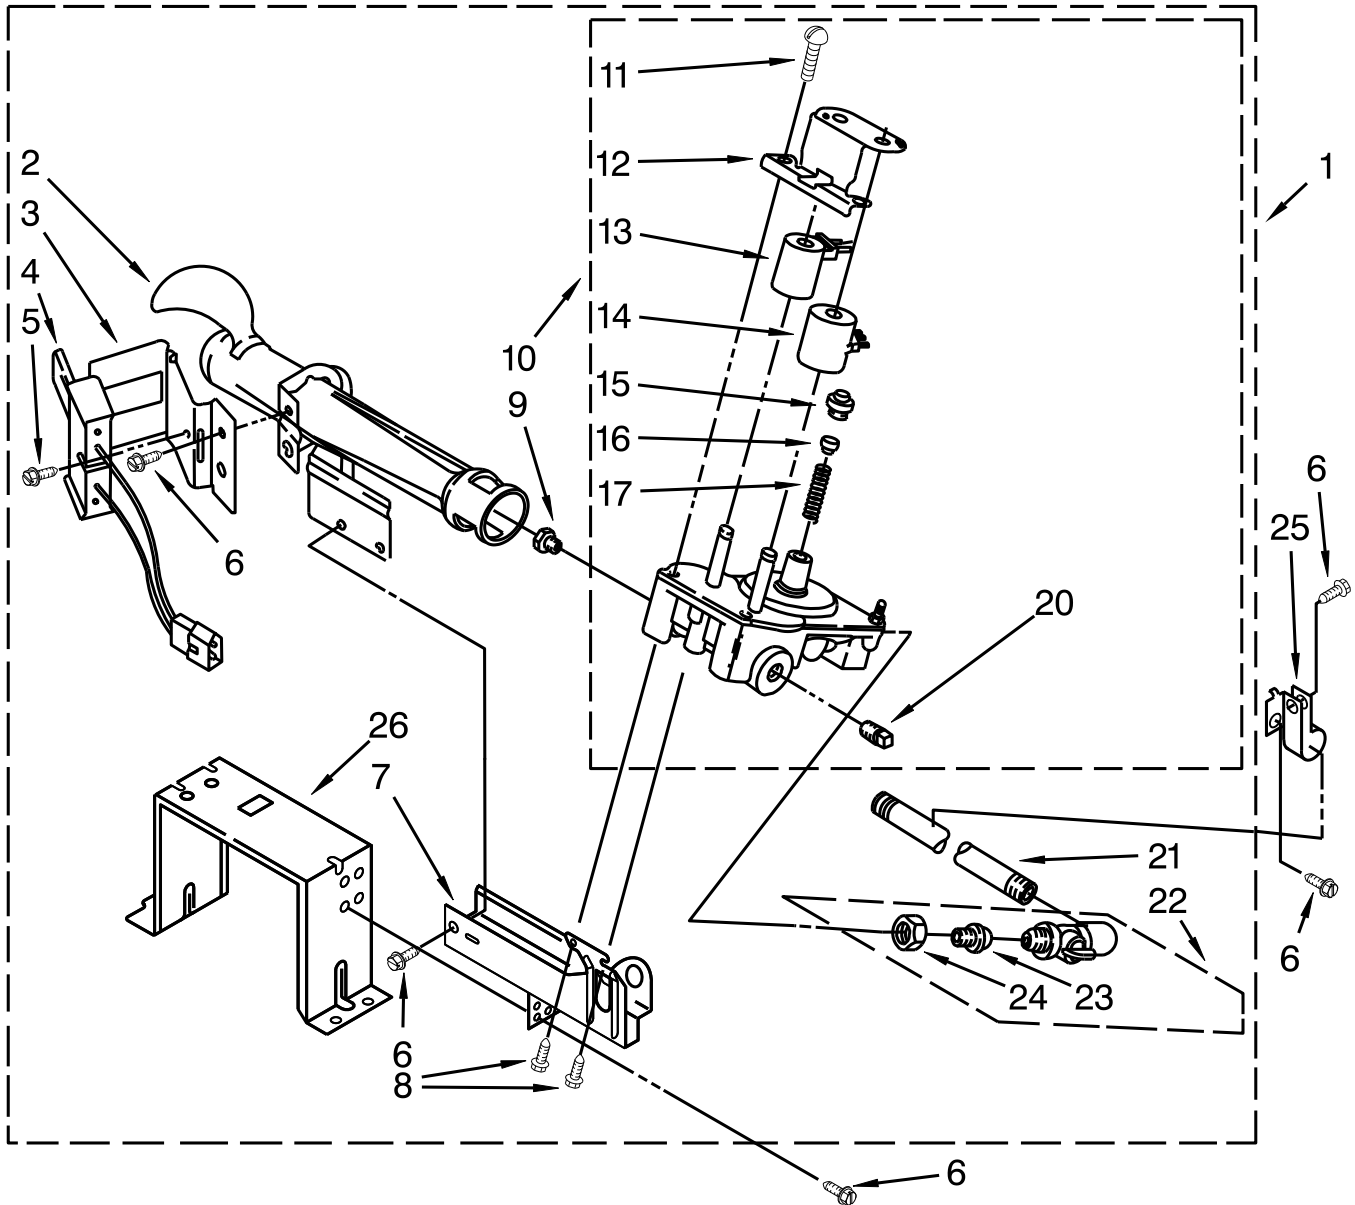

BURNER ASSEMBLY

BURNER ASSEMBLY

<u>Illus.</u> <u>No.</u>	<u>Part No.</u>	<u>Description</u>	<u>Illus.</u> <u>No.</u>	<u>Part No.</u>	<u>Description</u>	<u>Illus.</u> <u>No.</u>	<u>Part No.</u>	<u>Description</u>
1	W10135231	Burner Assembly (60 Hz)	12	694538	Bracket, Coil	26	3389889	Bracket, Support
2	688617	Tube, Burner	13	694540	Coil, 60 Hz. (2 Terminal Main)			Following Parts Not Illustrated
3	694298	Bracket, Ignitor	14	694539	Coil, 60 Hz (Split, 3 Terminal)	W10436933		Conversion Kit (Type 1 and 2) to Type L.P.G.
4	686590	Ignitor	15	694424	Leak Limiter			
5	3393909	Screw	16	694423	Screw, Regulator Adjustment			
6	343641	Screw	17	694422	Spring, Regulator			
7	3389871	Base, Burner						
8	3387057	Screw	20	239822	Plug, Pipe			
9		Orifice, Burner	21	W10110395	Pipe, Gas Supply			
	234870	Type 1	22	697441	Valve, Gas			
	234868	Type 2	23	3393767	Pipe, Tail			
10	W10141728	Valve, Gas (60 Hz - Complete)	24	233076	Nut, Compression			
11	694421	Screw, Coil	25	3387561	Clamp, Pipe