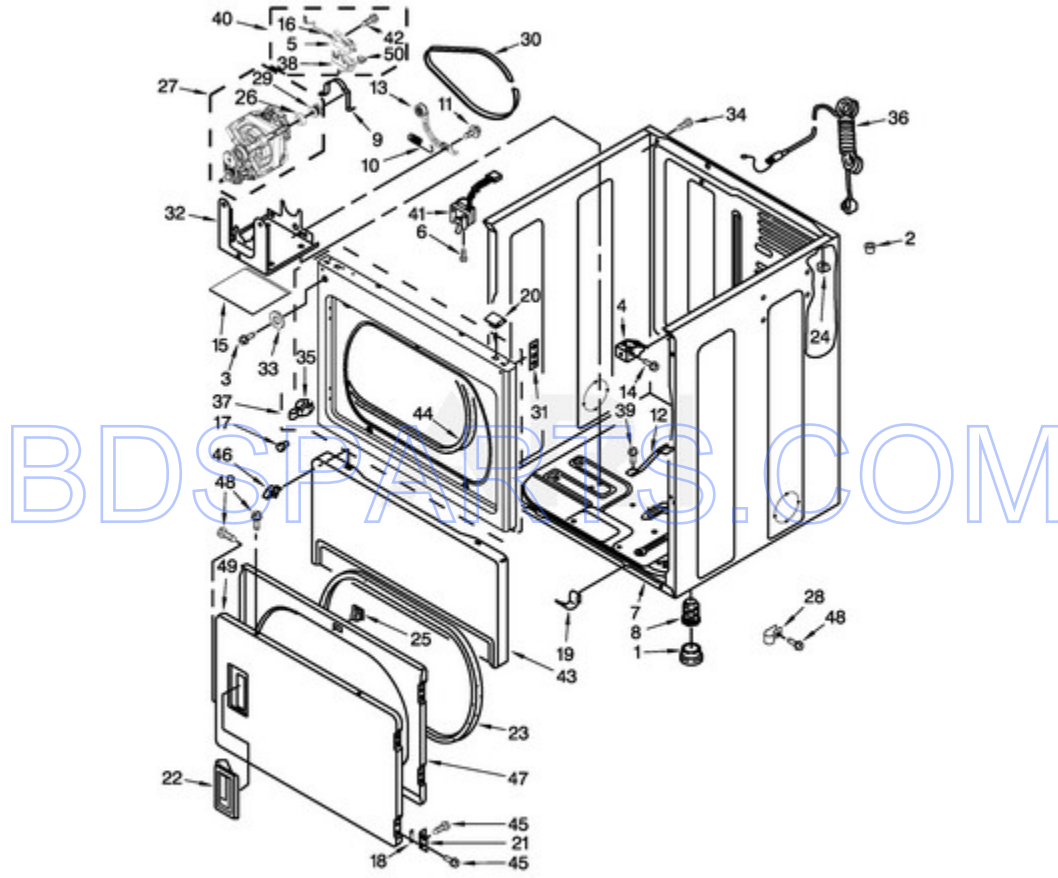

MDG18PDAWW0 - 03 - CABINET PARTS

CABINET PARTS

Ref #	Part #	Description	Qty	Context	Note	MSRP
5	8564010	ASSEMBLY, SWITCH AND ACTUATOR				
8	3392100	FOOT, DRYER				
NI	279810	FOOT, OPTIONAL (EXTENDED LENGTH PACKAGE OF 2) (NOT INCLUDED)				
9	660658	CLAMP, MOTOR				
11	3389420	SCREW				
26	3393657	RESTRAINER, BELT				
30	W10131172	BELT, DRIVE				
32	W10135695	BRACKET, MOTOR				
44	3387242	SEAL, FRONT PANEL				
1	3391943	BOOT, FOOT				
45	342055	SCREW				
48	3390647	SCREW				
10	W10446781	SPRING, IDLER				
13	W10344192	ASSEMBLY, IDLER				
39	693995	SCREW				
28	3387561	CLAMP, PIPE				
24	90406	NUT, CAGE				
4	3391846	CLIP, FRONT PANEL				
14	3391915	SCREW				
2	356674	CONE, WEDGE				
17	693152	BUMPER				
6	697773	SCREW				
18	W10191265	PLUG, HINGE (WHITE)				
31	3390902	CLIP, DOOR HINGE				
33	3392186	WASHER				
20	345670	LOCK TOP				
41	3406109	SWITCH, DOOR				
42	98129	SCREW				
46	3388229	RETAINER				
43	697215	TOE PANEL (WHITE)				
37	W10192882	FRONT PANEL (WHITE)				
35	696144	STRIKE, DOOR				
23	3390735	SEAL, DOOR				
25	3392538	ASSEMBLY, DOOR CATCH				
16	W10167613	WIRE, BELT SWITCH				
50	8539892	WIRE, MOTOR TO BELT SWITCH				
29	3394341	PULLEY, MOTOR				
12	8529757	BRACKET, BURNER