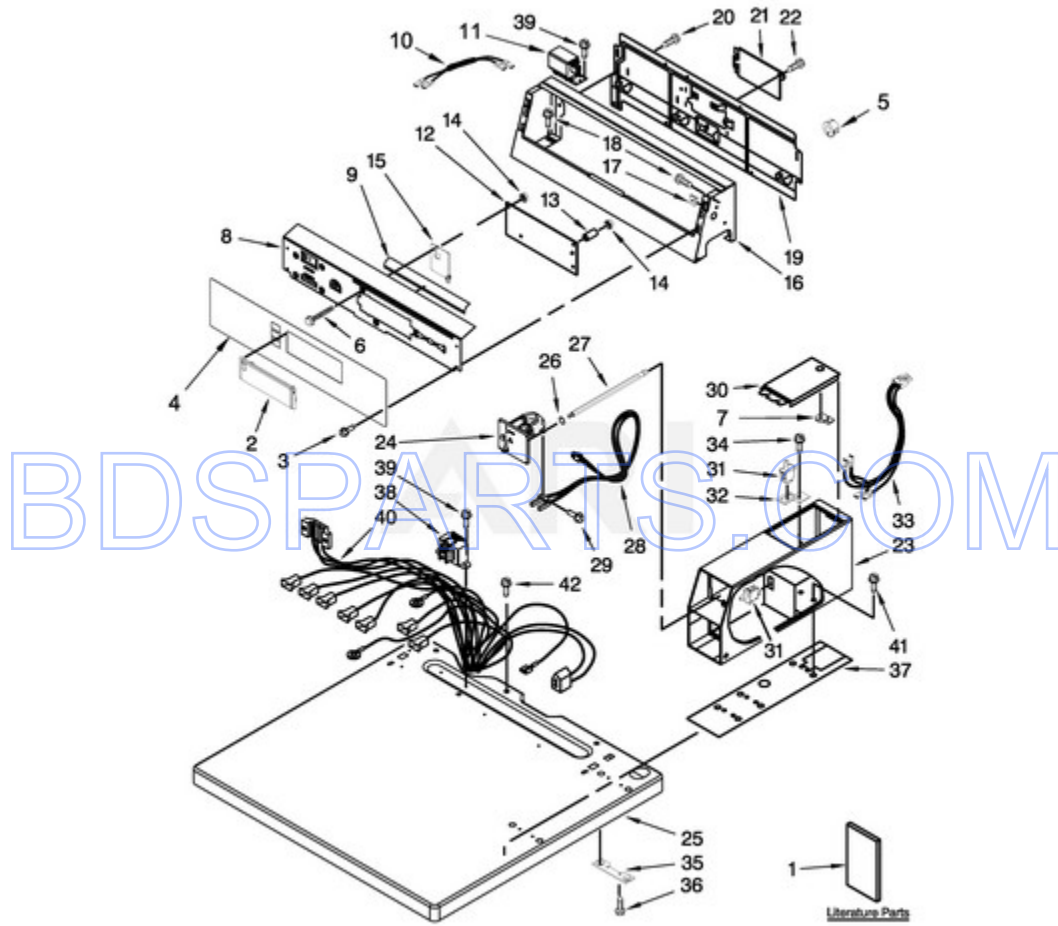

MDG18PDAWW0 - 02 - TOP AND CONSOLE PARTS

TOP AND CONSOLE PARTS

Ref #	Part #	Description	Qty	Context	Note	MSRP
14	W10139046	NUT				
20	3390647	SCREW				
2	W10267645	COVER, DISPLAY				
39	8533971	SCREW				
42	3400000	SCREW				
35	3347825	PLATE, MOUNTING				
36	98445	SCREW				
41	3349065	BOLT				
30	3351136	ASSEMBLY, SERVICE DOOR				
37	3954812	CUSHION, METER CASE				
31	W10131838	SWITCH, VAULT SERVICE DOOR				
32	W10133508	BRACKET, SERVICE SWITCH				
18	W10139210	SCREW				
34	W10139210	SCREW				
33	W10211244	HARNES, WIRE (SERVICE SWITCH)				
7	W10156125	CAM, COMMERCIAL LOCK				
38	W10131839	TRANSFORMER				
16	W10461094	CONSOLE				
25	W10136707	TOP (WHITE)				
22	98139	SCREW				
3	W10386302	SCREW				
17	W10131123	NUT, "U"				
28	W10247389	COIN OPTIC SENSOR ASSEMBLY (WHITE)				
24	W10133242	ASSEMBLY, SINGLE COIN DROP				
29	W10142655	SCREW				
27	W10137319	BOLT, HEX BAR				
26	W10068270	WASHER, LOCK				
9	W10133515	DEFLECTOR SWITCH ASSEMBLY				
6	W10137322	SCREW				
13	W10133514	STANDOFF, CIRCUIT BOARD				
15	W10161476	SHIELD, PROBING				
1A	W10183571	TECH SHEET				
1	W10474273	INSTALLATION INSTRUCTIONS				
8	W10461121	BRACKET, BACK				
23	W10529176	METER CASE				
12	W10471563	CONTROL BOARD				
4	W10461111	FASCIA				
24A	W10198395	ASSEMBLY, DUAL COIN DROP MDE20PDAZW2				