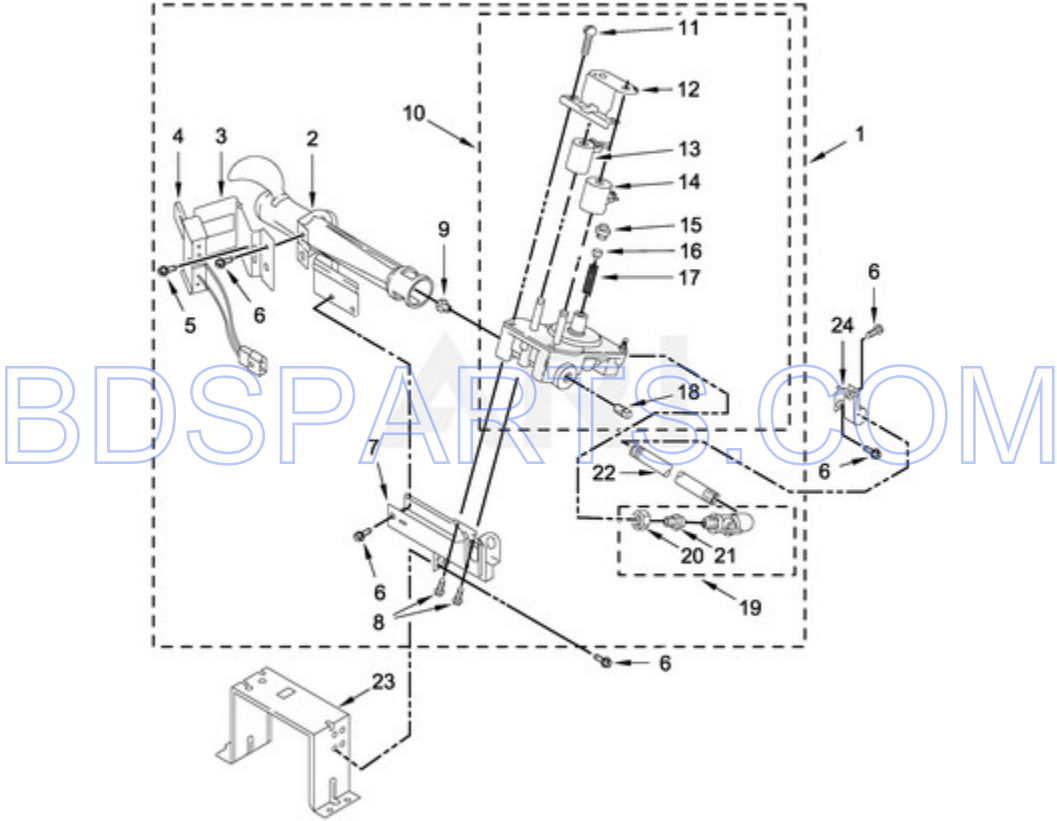

MDG18PDAWW0 - 05 - BURNER ASSEMBLY

BURNER ASSEMBLY

USE WITH TYPE 1 - NATURAL, TYPE 2 - MIXED,
AND TYPE 4 - LIQUEFIED PROPANE AND BUTANE GASSES

Ref #	Part #	Description	Qty	Context	Note	MSRP
4	686590	IGNITOR				
2	688617	TUBE, BURNER				
3	694298	BRACKET, IGNITOR				
7	3389871	BASE, BURNER				
11	694421	SCREW, COIL				
12	694538	BRACKET, COIL				
15	694424	LEAK, LIMITER				
16	694423	SCREW, REGULATOR ADJUSTMENT				
17	694422	SPRING, REGULATOR				
18	239822	PLUG, PIPE				
19	697441	VALVE, GAS				
21	3393767	PIPE, TAIL				
20	233076	NUT, COMPRESSION				
24	3387561	CLAMP, PIPE				
23	3389889	BRACKET, SUPPORT				
NI	W10135245	CONVERSION KIT (TYPE 1 AND 2) TO TYPE L.P.G.				
NI	N/P	FOLLOWING PARTS NOT ILLUSTRATED				
5	3393909	SCREW				
6	343641	SCREW				
8	3387057	SCREW				
9A	234868	ORIFICE, BURNER (TYPE 4 (PROPANE))				
NI	W10233219	LP CONVERSION KIT (EU TYPE 4)				
9	234870	ORIFICE, BURNER (TYPE 1 (NATURAL))				
22	W10110395	PIPE, GAS SUPPLY				
13	694540	COIL, 60 HZ. (2 TERMINAL) (MAIN)				
14	694539	COIL, 60 HZ (SPLIT) (3 TERMINAL) (PILOT POSITION)				
1	W10135231	BURNER ASSEMBLY (60 HZ)				
10	W10141728	VALVE, GAS (60 HZ - COMPLETE)				
NI	W10832960	LP CONVERSION KIT (FR/BE NAT GAS)				
NI	W10832961	LP CONVERSION KIT (AUS TYPE 4)