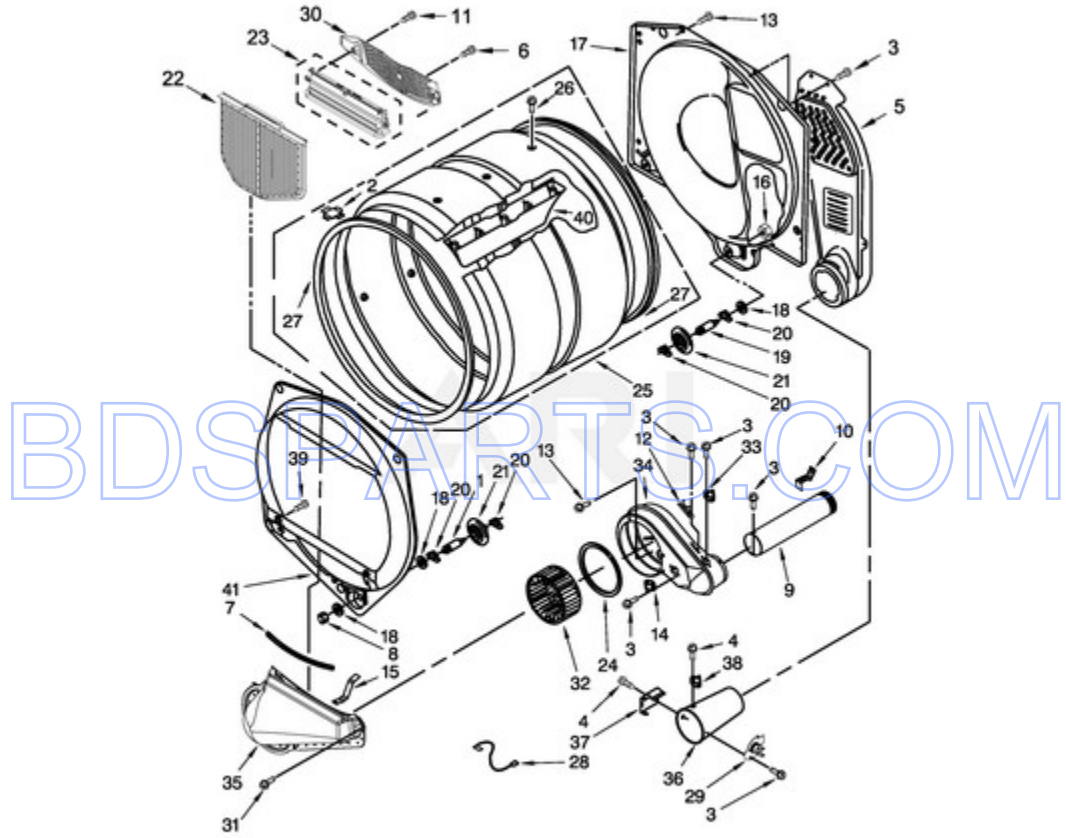

MDG18PDAWW0 - 04 - BULKHEAD PARTS

BULKHEAD PARTS

Ref #	Part #	Description	Qty	Context	Note	MSRP
7	697814	SEAL, DRUM FRONT				
22	W10049370	SCREEN, LINT				
10	8572105	CLIP, EXHAUST				
26	W10219342	SCREW				
24	697770	SEAL, PLATE COVER				
6	695240	SCREW				
13	3390647	SCREW				
39	3357011	SCREW				
8	3934666	NUT, HEX				
3	489463	SCREW				
16	W10001120	NUT, HEX (LEFT HAND THREAD)				
18	3387459	WASHER				
20	W10512946	WASHER, TRI RING				
21	W10314171	ROLLER, SUPPORT				
27	W10521118	SEAL, DRUM				
11	3387230	SCREW				
32	W10349492	WHEEL, BLOWER				
5	3394346	ASSEMBLY, AIR DUCT				
36	8573824	FUNNEL, BURNER				
37	338906	SENSOR, RADIANT				
28	3401707	JUMPER, WIRE				
1	W10359271	SHAFT, DRUM ROLLER - RIGHT HAND THREAD				
19	W10359272	SHAFT, DRUM ROLLER - LEFT HAND THREAD				
4	90767	SCREW				
12	3392519	FUSE, THERMAL (91C)				
9	8066224	PIPE, EXHAUST				
41	697557	BULKHEAD, FRONT				
40	697693	BAFFLE, DRUM				
35	8066168	ASSEMBLY, LINT DUCT				
31	359625	SCREW				
15	W10345456	CLIP, SPRING				
29	8573713	CUT-OFF, THERMAL				
38	3391912	THERMOSTAT, HI LIMIT				
2	8066086	PLUG, DRUM HOLE				
25	W10545923	ASSEMBLY, DRUM				
33	W10131836	THERMOSTAT				
34	W10135254	HOUSING, BLOWER				
14	W10193019	THERMOSTAT, ELECTRONIC (155F)