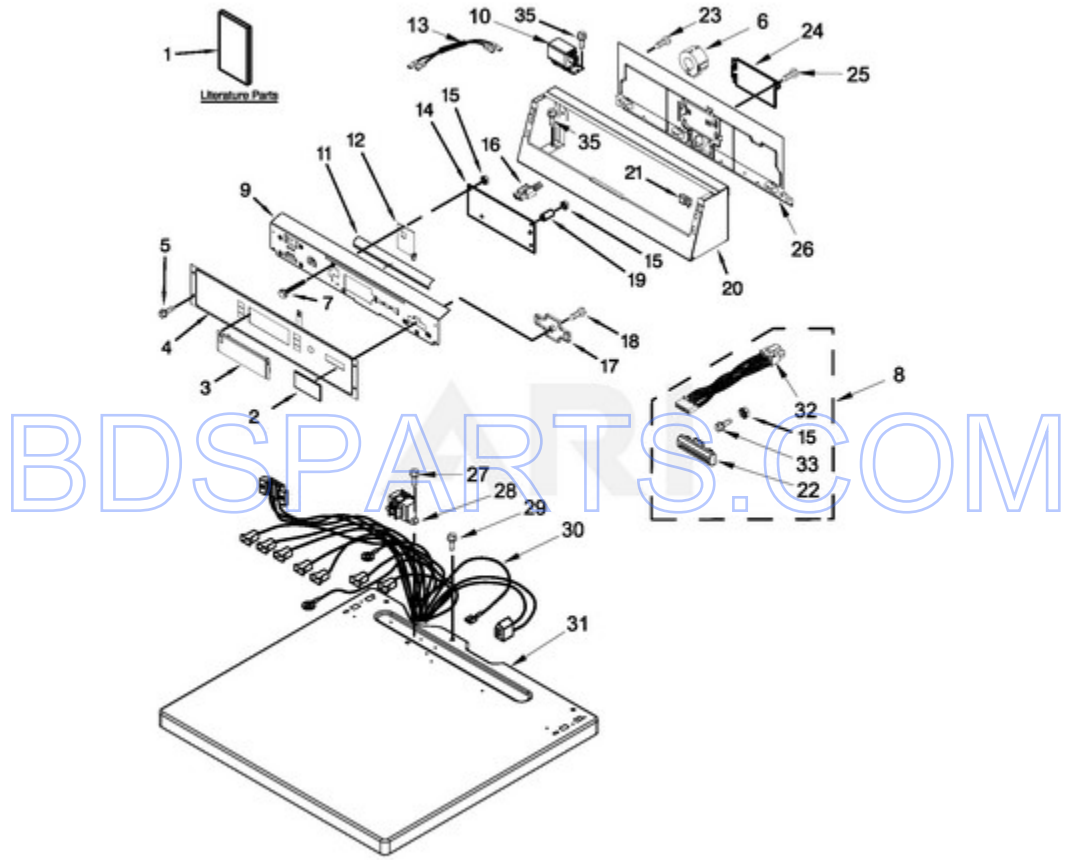

MDG18PRAWW0 - 01 - TOP AND CONSOLE PARTS

TOP AND CONSOLE PARTS

Ref #	Part #	Description	Qty	Context	Note	MSRP
1	W10474273	INSTALLATION INSTRUCTIONS				
1	W10135291	INSTRUCTIONS, INSTALLATION (CARD READER)				
1	W10183571	Tech Sheet				
1	W10143804	Wiring Diagram				
2	W10137769	Cover, Card Reader				
3	W10267645	COVER, DISPLAY				
4	W10461112	FASCIA				
5	W10386302	SCREW				
6	3407172	CHOKE, HARNESS				
7	W10137322	SCREW				
8	W10135415	CARD READER, CONVERSION KIT				
9	W10461122	BRACKET, CONTROL				
10	W10306592	FILTER, RFI				
11	W10133515	Deflector Switch Assembly				
12	W10161476	Shield, Probing				
13	W10175650	Jumper-Line Filter				
14	W10471563	CONTROL BOARD				
15	W10139046	Nut 6-32				
16	W10133282	JUMPER, SWITCH SERVICE/VAULT				
17	W10137770	Retainer, Card Reader Cover				
18	3400618	SCREW				
19	W10133514	Standoff, Circuit Board				
20	W10461095	CONSOLE				
21	W10131123	NUT, ``U``				
22	W10131115	Bezel				
23	3390647	SCREW				
24	8317340	Cover, Terminal Block				
25	98139	SCREW				
26	W10177312	Panel, Rear (Upper)				
27	8533971	SCREW				
28	W10131839	TRANSFORMER				
29	3400000	SCREW, (MOUNTS DRYER TO DRYER SUPPORTS)				
30	W10130190	Harness, Main				
31	W10136704	Top				
32	W10133304	CARD READER, HARNESS				
33	W10143462	SCREW				