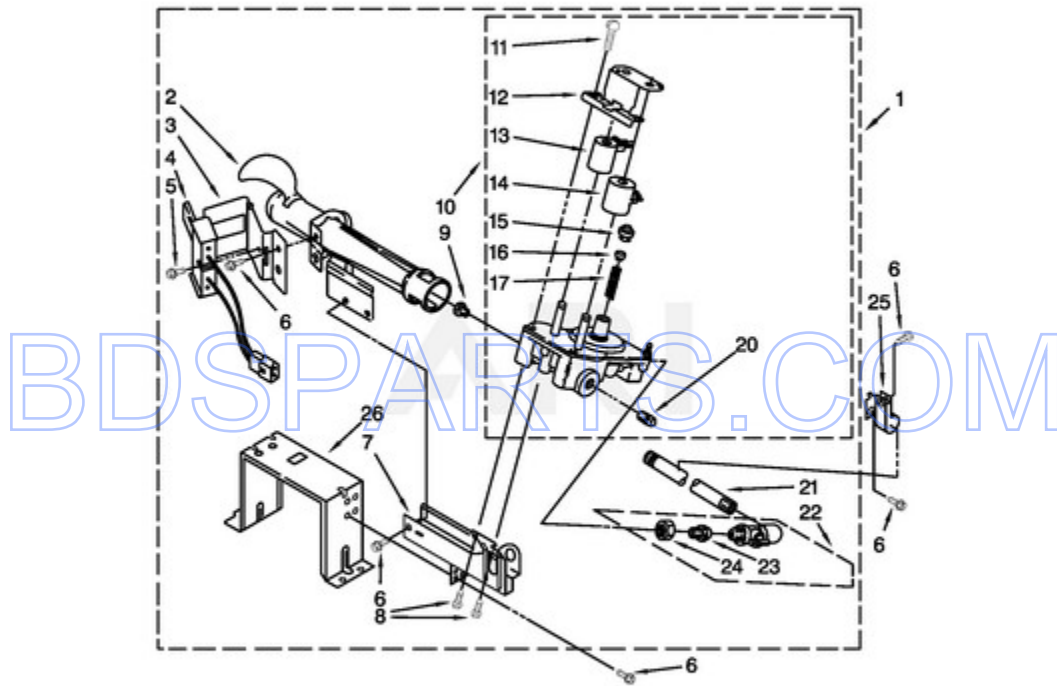

MDG18PRAWW0 - 04 - BURNER ASSEMBLY

BURNER ASSEMBLY

Ref #	Part #	Description	Qty	Context	Note	MSRP
1	W10135231	BURNER ASSEMBLY (60 HZ)				
2	688617	Tube, Burner				
3	694298	Bracket, Ignitor				
4	686590	Ignitor				
5	3393909	SCREW				
6	343641	Screw				
7	3389871	Base, Burner				
8	3387057	SCREW				
9	234870	Orifice, Burner (Type 1)				
9	234868	Orifice, Burner (Type 2)				
10	W10141728	VALVE, GAS (60 HZ – COMPLETE)				
11	694421	SCREW, COIL				
12	694538	Bracket, Coil				
13	694540	Coil, 60 Hz. (2 Terminal) (Main)				
14	694539	COIL, 60 HZ (SPLIT, 3 TERMINAL)				
15	694424	Leak, Limiter				
16	694423	Screw, Regulator Adjustment				
17	694422	Spring, Regulator				
20	239822	Plug, Pipe				
21	W10110395	Pipe, Gas Supply				
22	697441	VALVE, GAS				
23	3393767	Pipe, Tail				
24	233076	Nut, Compression				
25	3387561	Clamp, Pipe				
26	3389889	Bracket, Support				
NI	N/P	FOLLOWING PARTS NOT ILLUSTRATED				
NI	W10436933	CONVERSION KIT (TYPE 1 AND 2) TO TYPE L.P.G.