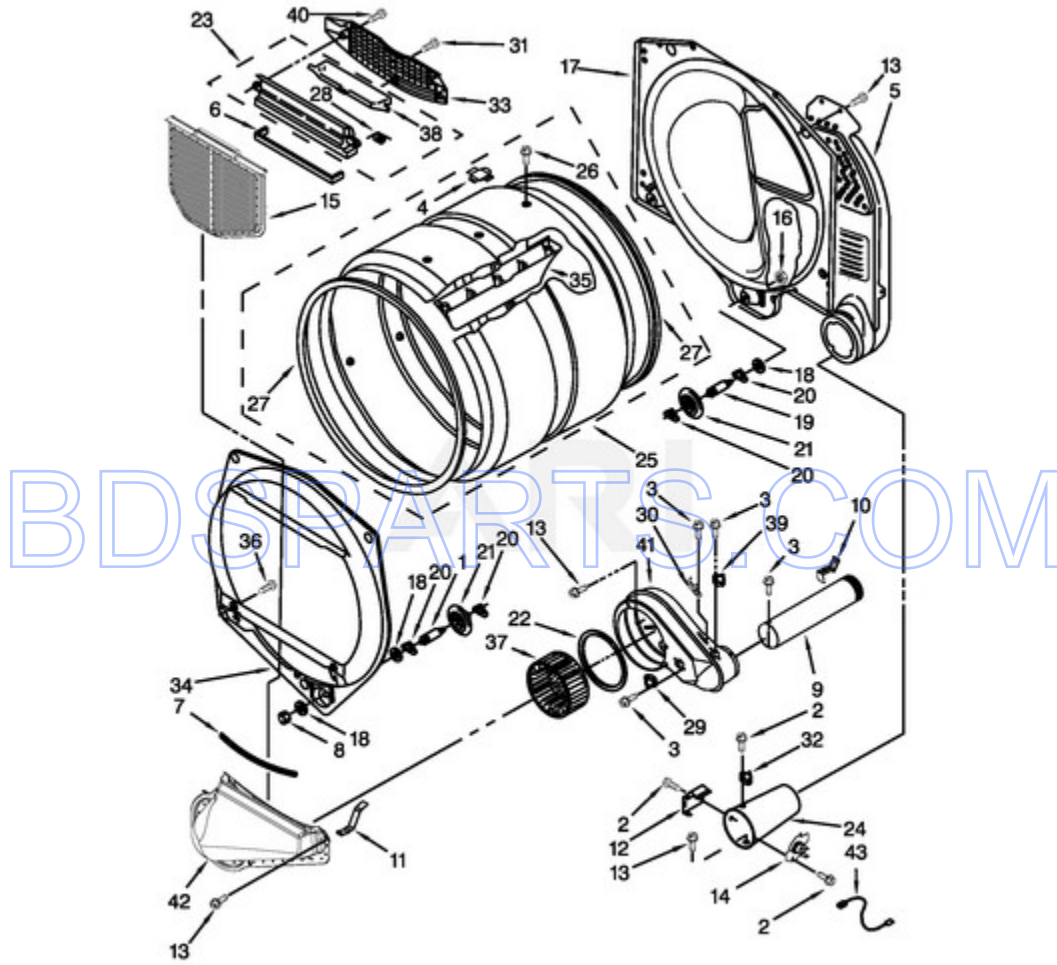

MDG18PRAWW0 - 03 - BULKHEAD PARTS

BULKHEAD PARTS

Ref #	Part #	Description	Qty	Context	Note	MSRP
1	W10359271	SHAFT, DRUM ROLLER - RIGHT HAND THREAD				
2	90767	Screw				
3	8533971	SCREW				
4	8066086	PLUG, DRUM HOLE				
5	3394346	ASSEMBLY, AIR DUCT				
6	697813	Seal, Outlet Housing				
7	697814	Seal, Drum Front				
8	3934666	NUT, HEX				
9	8066224	Exhaust Pipe				
10	8572105	Clip, Exhaust				
11	W10345456	CLIP-SPRING				
12	338906	Sensor, Radiant				
13	3390647	SCREW				
14	8573713	CUT-OFF, THERMAL				
15	W10049370	Screen, Lint				
16	W10001120	NUT, HEX (LEFT HAND THREAD)				
17	3387809	Bulkhead, Rear				
18	3387459	WASHER				
19	W10359272	SHAFT, DRUM ROLLER - LEFT HAND THREAD				
20	690997	WASHER, TRI RING				
21	W10314171	ROLLER, SUPPORT				
22	697770	SEAL, PLATE COVER				
23	W10181928	HOUSING, OUTLET				
24	8573824	FUNNEL-BURNER				
25	W10545923	DRUM ASSEMBLY				
26	W10219342	SCREW				
27	W10521118	SEAL, DRUM (FRONT)				
28	3394986	Spring, Lint Screen Door				
29	W10131836	Thermostat				
30	3392519	FUSE, THERMAL (91C)				
31	359625	SCREW				
32	3391912	THERMOSTAT, HI LIMIT				
33	W10181926	GRILLE, OUTLET				
34	697557	Bulkhead, Front				
35	697693	BAFFLE, DRUM				
36	3357011	Screw				
37	W10349492	WHEEL, BLOWER				
38	W10181925	Door, Lint Screen