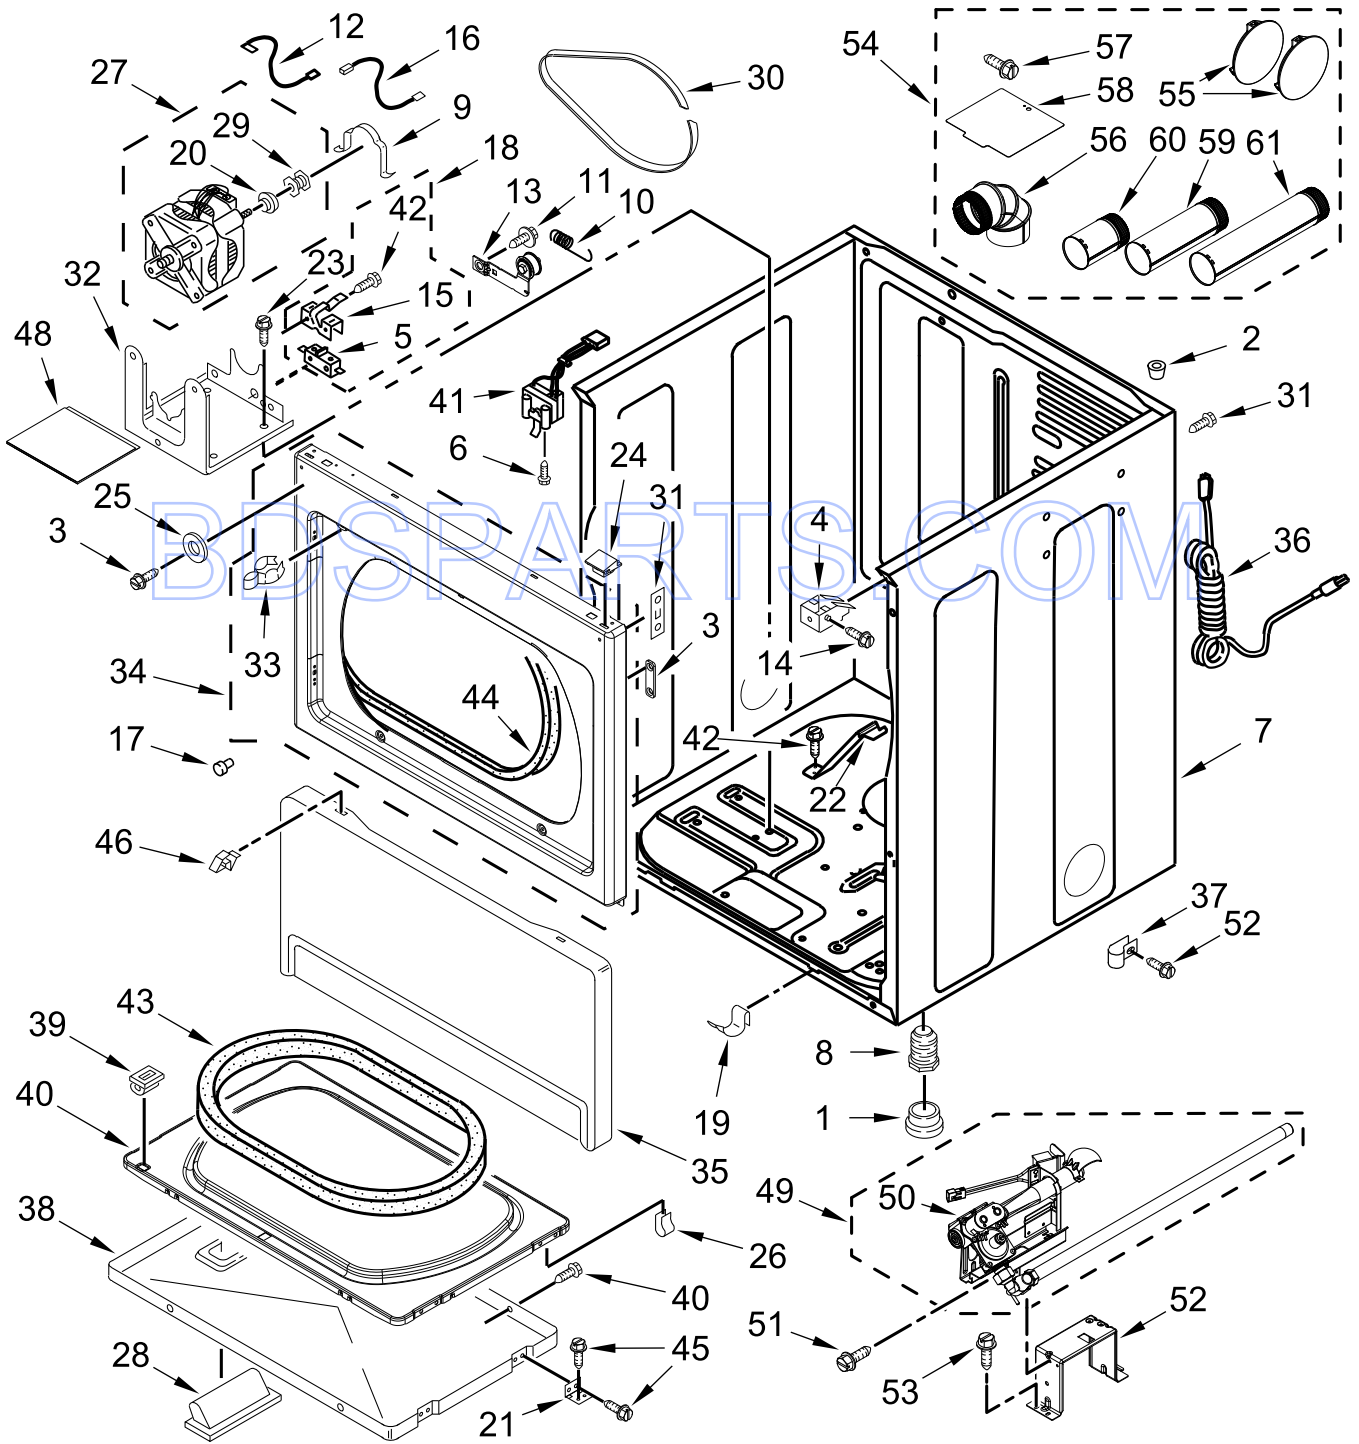

CABINET PARTS

CABINET PARTS

<u>Illus. No.</u>	<u>Part No.</u>	<u>Description</u>	<u>Illus. No.</u>	<u>Part No.</u>	<u>Description</u>	<u>Illus. No.</u>	<u>Part No.</u>	<u>Description</u>
1	3391943	Boot, Foot	21		Assembly, Hinge & Pin	45	342055	Screw
2	356674	Cone, Wedge		W10279703	Silver	46	3388229	Retainer
3		Plug, Hinge	22	8529757	Bracket, Burner	47	W10323061	Door, Rear
	W10191265	White	23	3400077	Screw	48	W10836094	Motor, Sound Pad
4	3391846	Clip, Front Panel	24	345670	Lock Top	49	3401797	Burner Assembly (60 Hz)
5	3394881	Switch - Belt	25	3392186	Washer			
6	697773	Screw	26	W10131123	Nut, "U"	50	8281911	Valve, Gas (Complete) 60 Hz
7		Cabinet	27	W10396031	Motor			
	W10547697	White	28	W10116360	Handle, Door	51	343641	Screw
8	3392100	Foot, Dryer	29	3394341	Pulley, Motor	52	3389889	Bracket, Support
	279810	Foot, Optional (Extended Length Package Of 2) (Not Included)	30	W10131172	Belt, Drive	53	3390647	Screw
			31	W10773242	Screw	54		Optional Parts Not Included|Dryer Exhaust Kit|(For Side & Bottom Venting)
9	660658	Clamp, Motor	32	3387118	Bracket, Motor			
10	W10446781	Spring, Idler	33	696144	Strike, Door			
11	3389420	Screw	34		Panel, Front		279818	Kit, Exhaust Vent
12	3398948	Wire, Jumper (Broken Belt Switch)		W10192882	White	55		Multivent Plug
			35		Panel, Toe		697750	White
13	W10344193	Pulley-Idler Assembly		697215	White	56	49026	Elbow
			36	3401401	Cord, Power	57	488729	Screw
14	3391915	Screw	37	3387561	Clamp, Pipe	58	3394331	Plate, Cover
15	8066120	Lever Switch	38	W10322546	Door, Front	59	8563747	Pipe, Exhaust (Medium)
16	W10167612	Wire, Belt Switch	39	3392538	Assembly, Door Catch			
17	693152	Bumper	40	359625	Screw	60	8563750	Pipe, Exhaust (Short)
18	8066134	Switch Assembly	41	3406109	Switch, Door	61	8563749	Pipe, Exhaust (Long)
19	W10291934	Clip	42	98129	Screw			
20	3393657	Restrainer, Belt	43	3390735	Seal, Door			
			44	3387242	Seal, Front Panel