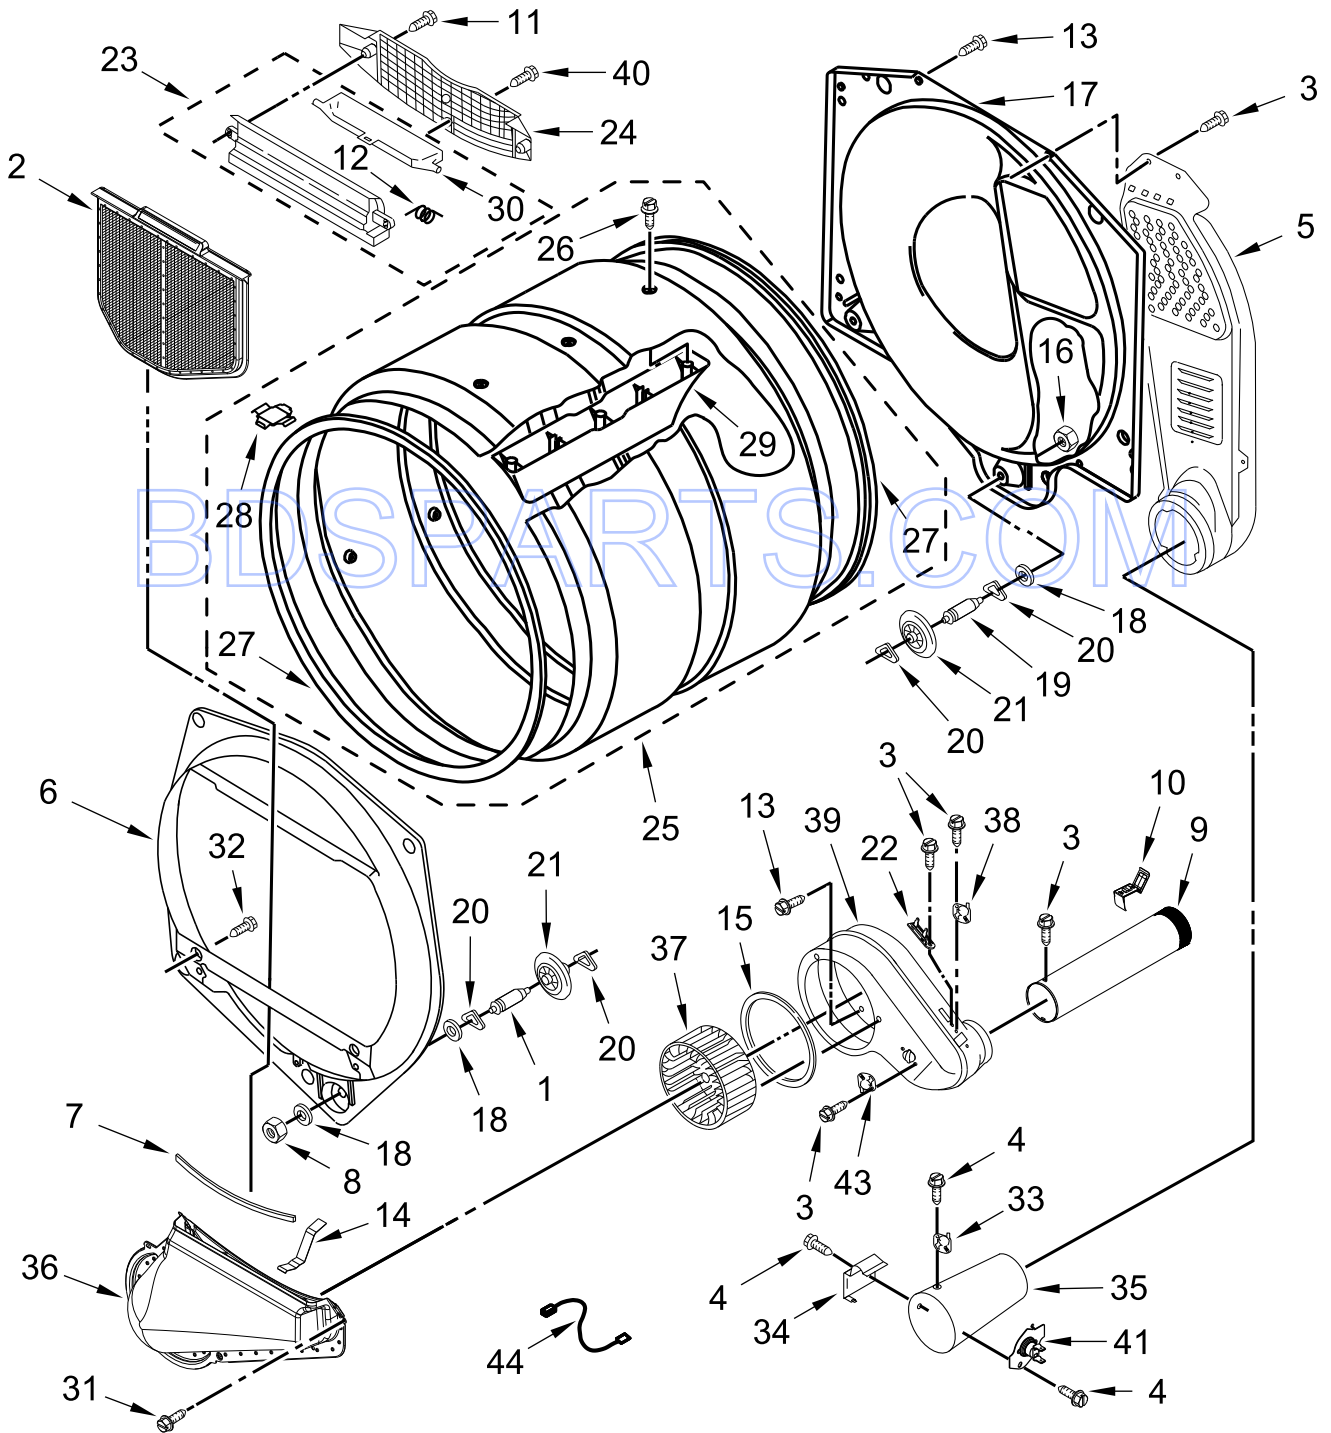

BULKHEAD PARTS

BULKHEAD PARTS

<u>Illus. No.</u>	<u>Part No.</u>	<u>Description</u>	<u>Illus. No.</u>	<u>Part No.</u>	<u>Description</u>	<u>Illus. No.</u>	<u>Part No.</u>	<u>Description</u>
1	W10359271	Shaft, Drum Roller - Right Hand Thread	15	697770	Seal, Plate Cover	29	697693	Baffle, Drum
2		Lint Screen	16	W10001120	Nut, Hex (Left Hand Thread)	30	W10685668	Door, Lint Screen
	W10596627	White	17	3387809	Bulkhead, Rear	31	489463	Screw
3	8533971	Screw	18	3387459	Washer	32	3357011	Screw
4	90767	Screw	19	W10359272	Shaft, Drum Roller - Left Hand Thread	33	3391912	Thermostat, Hi Limit
5	3394346	Assembly, Air Duct	20	W10512946	Washer, Tri Ring	34	338906	Sensor, Radiant
6	8066086	Plug, Drum Hole	21	W10314171	Roller, Support	35	8573824	Funnel, Burner
7	697814	Seal, Drum Front	22	3392519	Fuse, Thermal (91C)	36	8066168	Assembly, Lint Duct
8	3934666	Nut, Hex	23	W10685669	Assembly, Outlet Housing	37	W10349492	Wheel, Blower
9	8066224	Pipe, Exhaust	24	W10692558	Grill, Outlet	38	W10178810	Thermostat
10	8572105	Clip, Exhaust	25	W10545923	Assembly, Drum	39	W10135254	Housing, Blower
11	3387230	Screw	26	W10219342	Screw	40	695240	Screw
12	3394986	Spring, Lint Screen Door	27	W10521118	Seal, Drum	41	8573713	Cut-Off, Thermal
13	3390647	Screw	28	697557	Bulkhead, Front	42	693995	Screw
14	W10345456	Clip, Spring				43	W10131836	Thermostat
						44	3401707	Jumper, Wire

BDS PARTS.COM