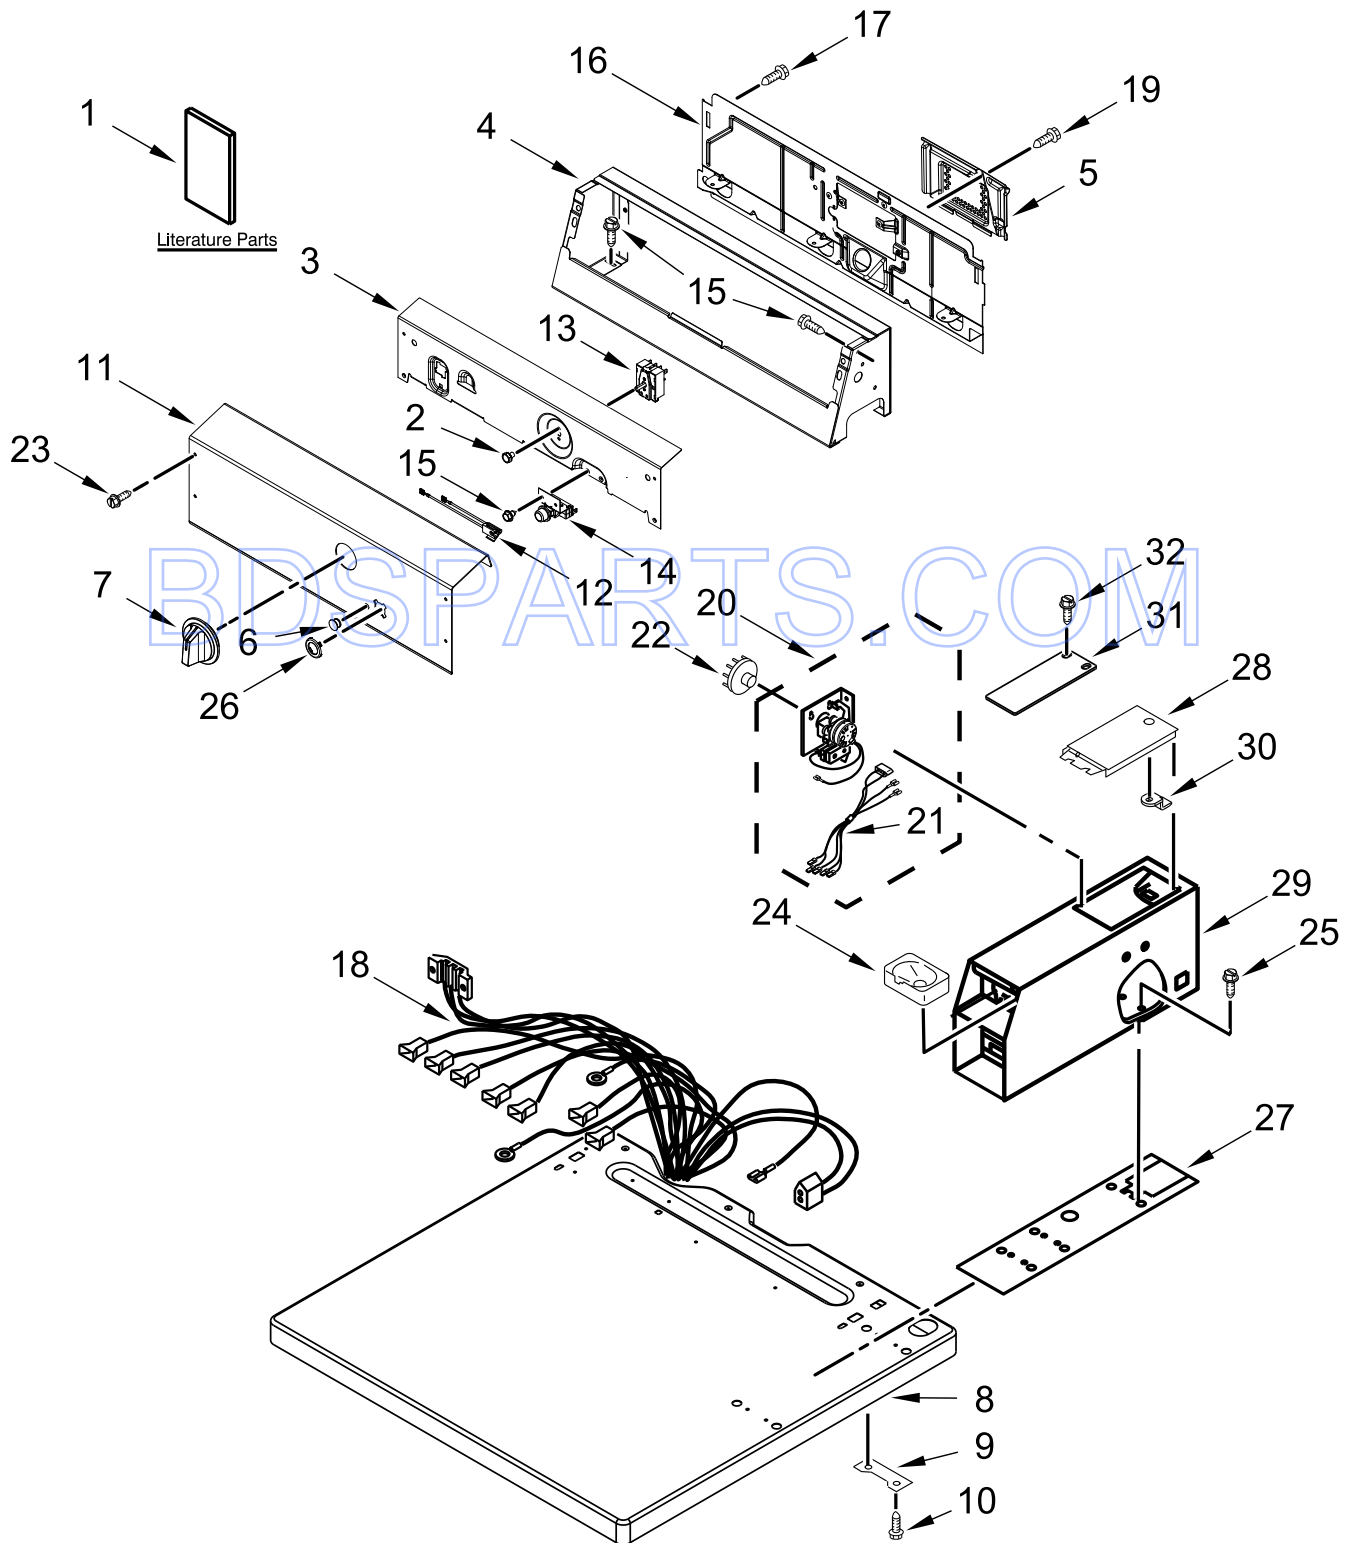

COMMERCIAL GAS DRYER

MODELS:

MDG20CSAWW0 (White)

BDSPARTS.COM

TOP AND CONSOLE PARTS

TOP AND CONSOLE PARTS

<u>Illus. No.</u>	<u>Part No.</u>	<u>Description</u>	<u>Illus. No.</u>	<u>Part No.</u>	<u>Description</u>	<u>Illus. No.</u>	<u>Part No.</u>	<u>Description</u>
1		Literature Parts	12	W10662107	Lamp, Indicator	23	W10386302	Screw
	W10868655	Installation Instructions	13	W10327105	Switch, Cycle Selection	24	W10133509	Funnel, Coin
	W10167622	Wiring Diagram	14	W10424310	Switch, Push to Start	25	3349065	Bolt
2	W10139100	Screw	15	8533971	Screw	26	W10510149	Bezel - PTS
3	W10461070	Bracket Control	16	W10863354	Panel, Rear (Console)	27	3954812	Cushion, Meter Case
4	W10461094	Console	17	3390647	Screw	28	3351136	Assembly, Service Door
5	8317339	Cover, Terminal Block	18	W10153108	Harness, Main	29	W10529172	Meter Case
6	W10133502	Indicator Lights Assembly	19	98139	Screw	30	W10156125	Cam, Commercial Lock
7	W10133507	Knob	20	W10135260	Timer & Harness Assembly	31	W10153513	Extension
8		Top	21	W10177793	Harness, Timer	32	96435	Screw
	W10136707	White	22	3387974	Timing Cam, 3-Pin (60 Minutes)			ESD 270 New Jersey Dr. Fort Washington, PA 19034
9	3347825	Plate, Mounting		343777	Timing Cam, 6-Pin (30 Minutes)			1-800-523-1510
10	98445	Screw						info@esdcoin.com
11	W10845278	Fascia						