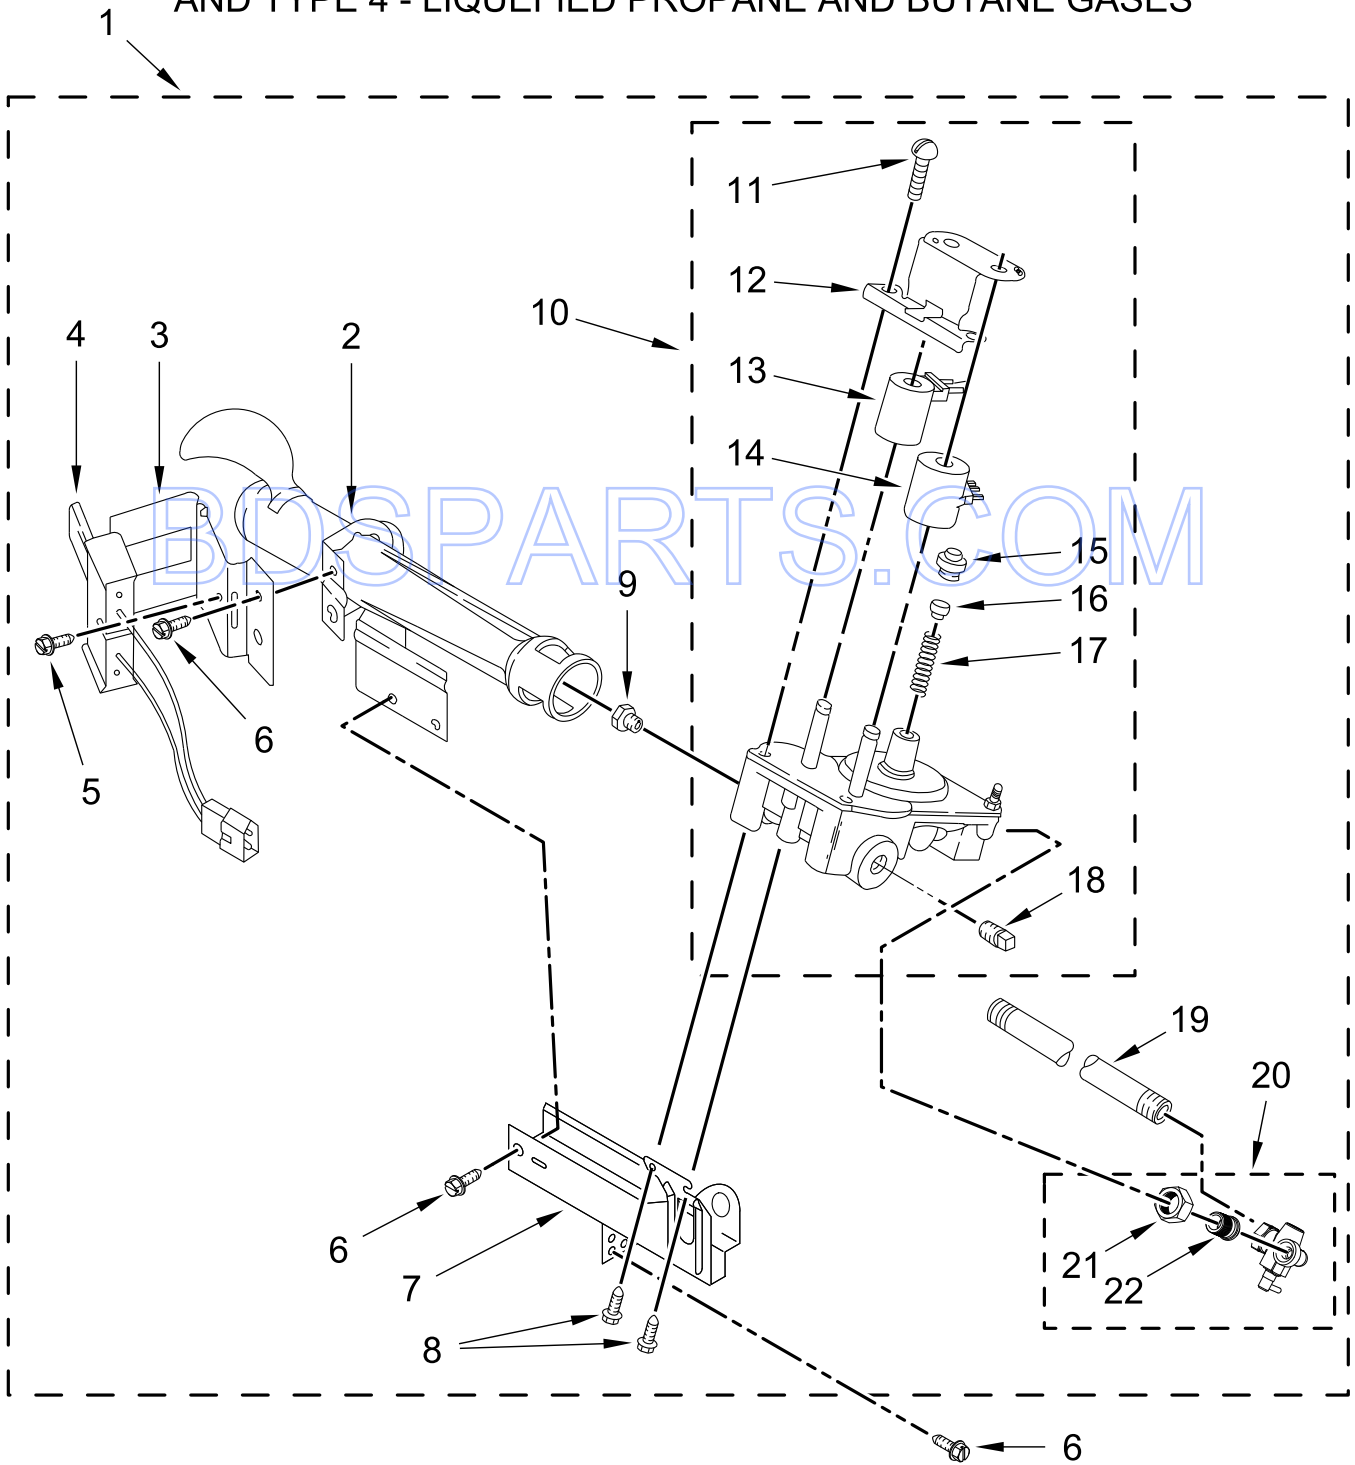

BURNER ASSEMBLY PARTS

USE WITH TYPE 1 - NATURAL
AND TYPE 4 - LIQUEFIED PROPANE AND BUTANE GASES

BURNER ASSEMBLY PARTS

<u>Illus. No.</u>	<u>Part No.</u>	<u>Description</u>	<u>Illus. No.</u>	<u>Part No.</u>	<u>Description</u>	<u>Illus. No.</u>	<u>Part No.</u>	<u>Description</u>
1	3401797	Burner Assembly (60 Hz)	11	694421	Screw, Coil	20	697441	Valve, Gas
2	688617	Tube, Burner	12	694538	Bracket, Coil	21	233076	Nut, Compression
3	694298	Bracket, Ignitor	13	694540	Coil, 60 Hz. (2 Terminal) (Main)	22	3393767	Pipe, Tail
4	686590	Ignitor	14	694539	Coil, 60 Hz (Split) (3 Terminal) (Pilot Position)			Following Parts Not Illustrated
5	3393909	Screw				694572		Conversion Kit (Type 1 and 2) to Type (4) L.P.G.
6	343641	Screw						
7	3389871	Base, Burner	15	694424	Leak, Limiter			
8	3387057	Screw	16	694423	Screw, Regulator Adjustment			
9		Orifice, Burner	17	694422	Spring, Regulator			
	3397656	Type 1 (Natural Gas)	18	239822	Plug, Pipe			
10	8281911	Valve, Gas (Complete) 60 Hz	19	W10110395	Pipe, Gas Supply			

BDSPARTS.COM