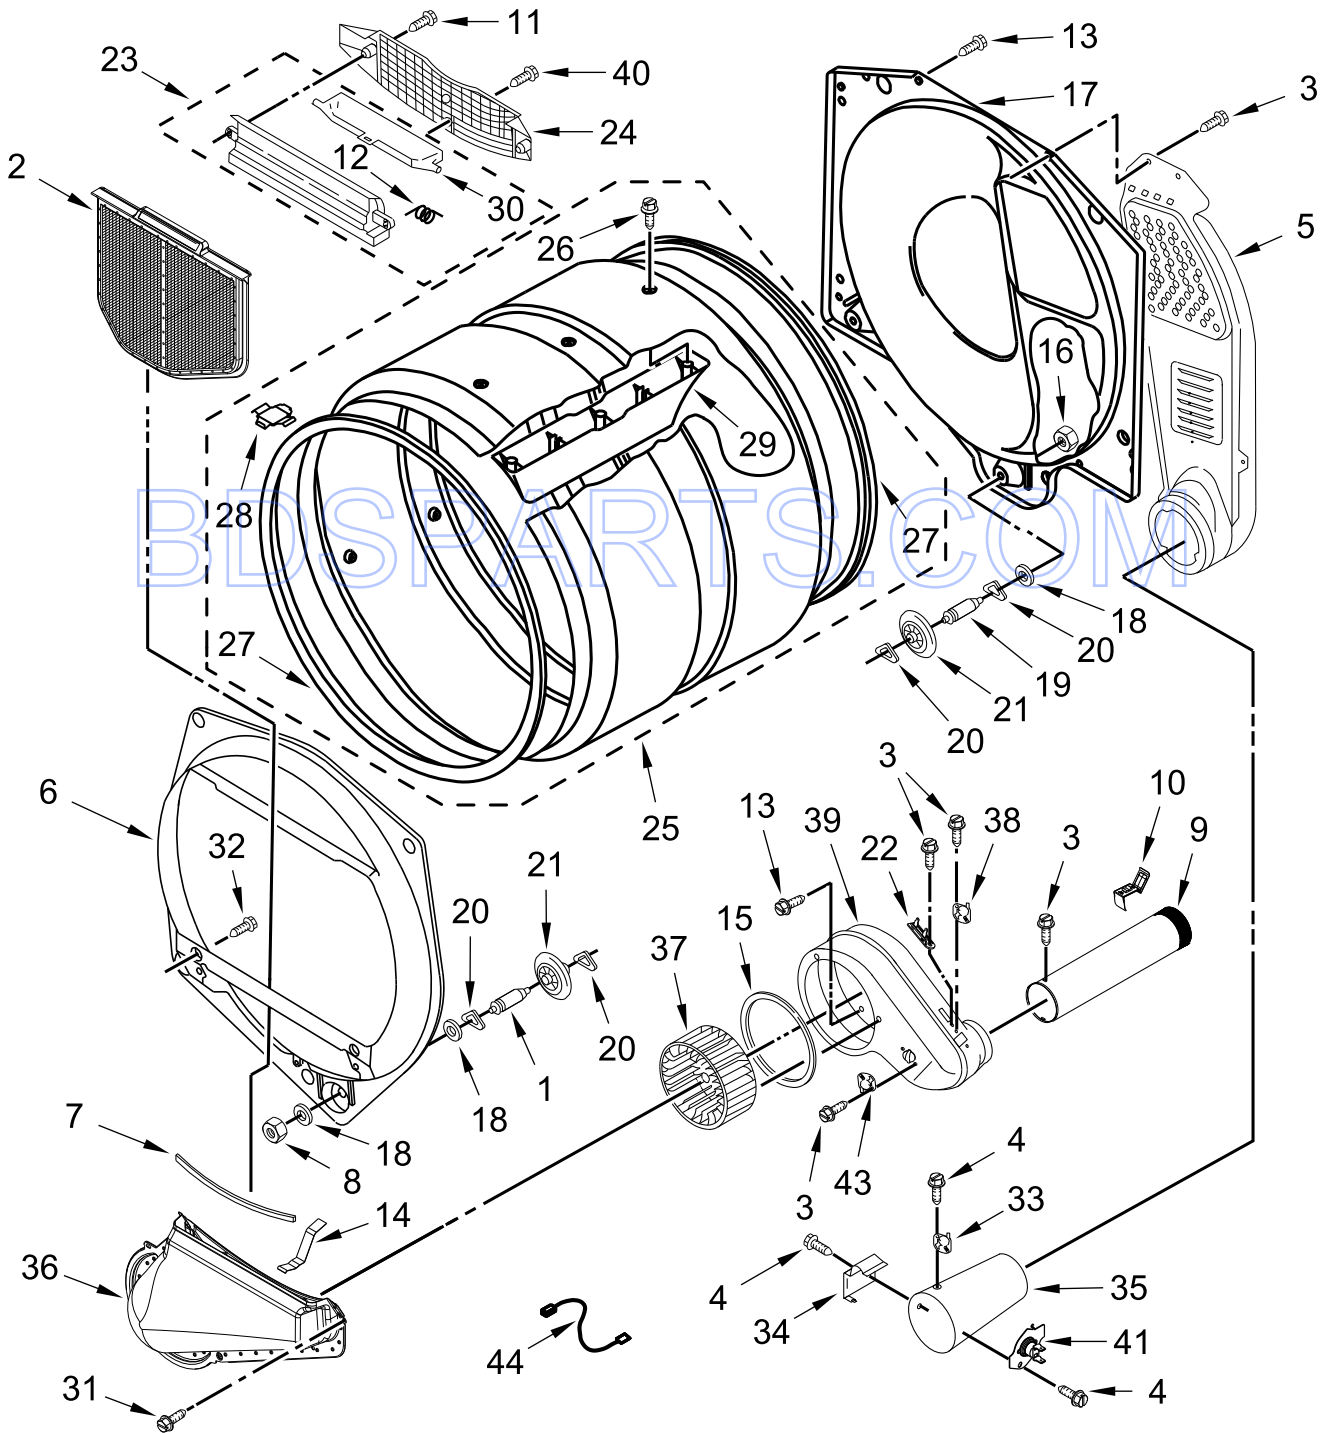

BULKHEAD PARTS

BULKHEAD PARTS

<u>Illus. No.</u>	<u>Part No.</u>	<u>Description</u>	<u>Illus. No.</u>	<u>Part No.</u>	<u>Description</u>	<u>Illus. No.</u>	<u>Part No.</u>	<u>Description</u>
1	W10359271	Shaft, Drum Roller - Right Hand Thread	15	697770	Seal, Plate Cover	29	697693	Baffle, Drum
2		Lint Screen	16	W10001120	Nut, Hex (Left Hand Thread)	30	W10685668	Door, Lint Screen
	W10596627	White	17	3387809	Bulkhead, Rear	31	489463	Screw
3	8533971	Screw	18	3387459	Washer	32	3357011	Screw
4	90767	Screw	19	W10359272	Shaft, Drum Roller - Left Hand Thread	33	3391912	Thermostat, Hi Limit
5	3394346	Assembly, Air Duct	20	W10512946	Washer, Tri Ring	34	338906	Sensor, Radiant
6	697557	Bulkhead, Front	21	W10314171	Roller, Support	35	8573824	Funnel, Burner
7	697814	Seal, Drum Front	22	3392519	Fuse, Thermal (91C)	36	8066168	Assembly, Lint Duct
8	3934666	Nut, Hex	23	W10685669	Assembly, Outlet Housing	37	W10349492	Wheel, Blower
9	8066224	Pipe, Exhaust	24	W10692558	Grill, Outlet	38	W10178810	Thermostat
10	8572105	Clip, Exhaust	25	W10545923	Assembly, Drum	39	W10135254	Housing, Blower
11	3387230	Screw	26	W10219342	Screw	40	695240	Screw
12	3394986	Spring, Lint Screen Door	27	W10521118	Seal, Drum	41	8573713	Cut-Off, Thermal
13	3390647	Screw	28	8066086	Plug, Drum Hole	42	693995	Screw
14	W10345456	Clip, Spring				43	W10131836	Thermostat
						44	3401707	Jumper, Wire

BDS PARTS.COM