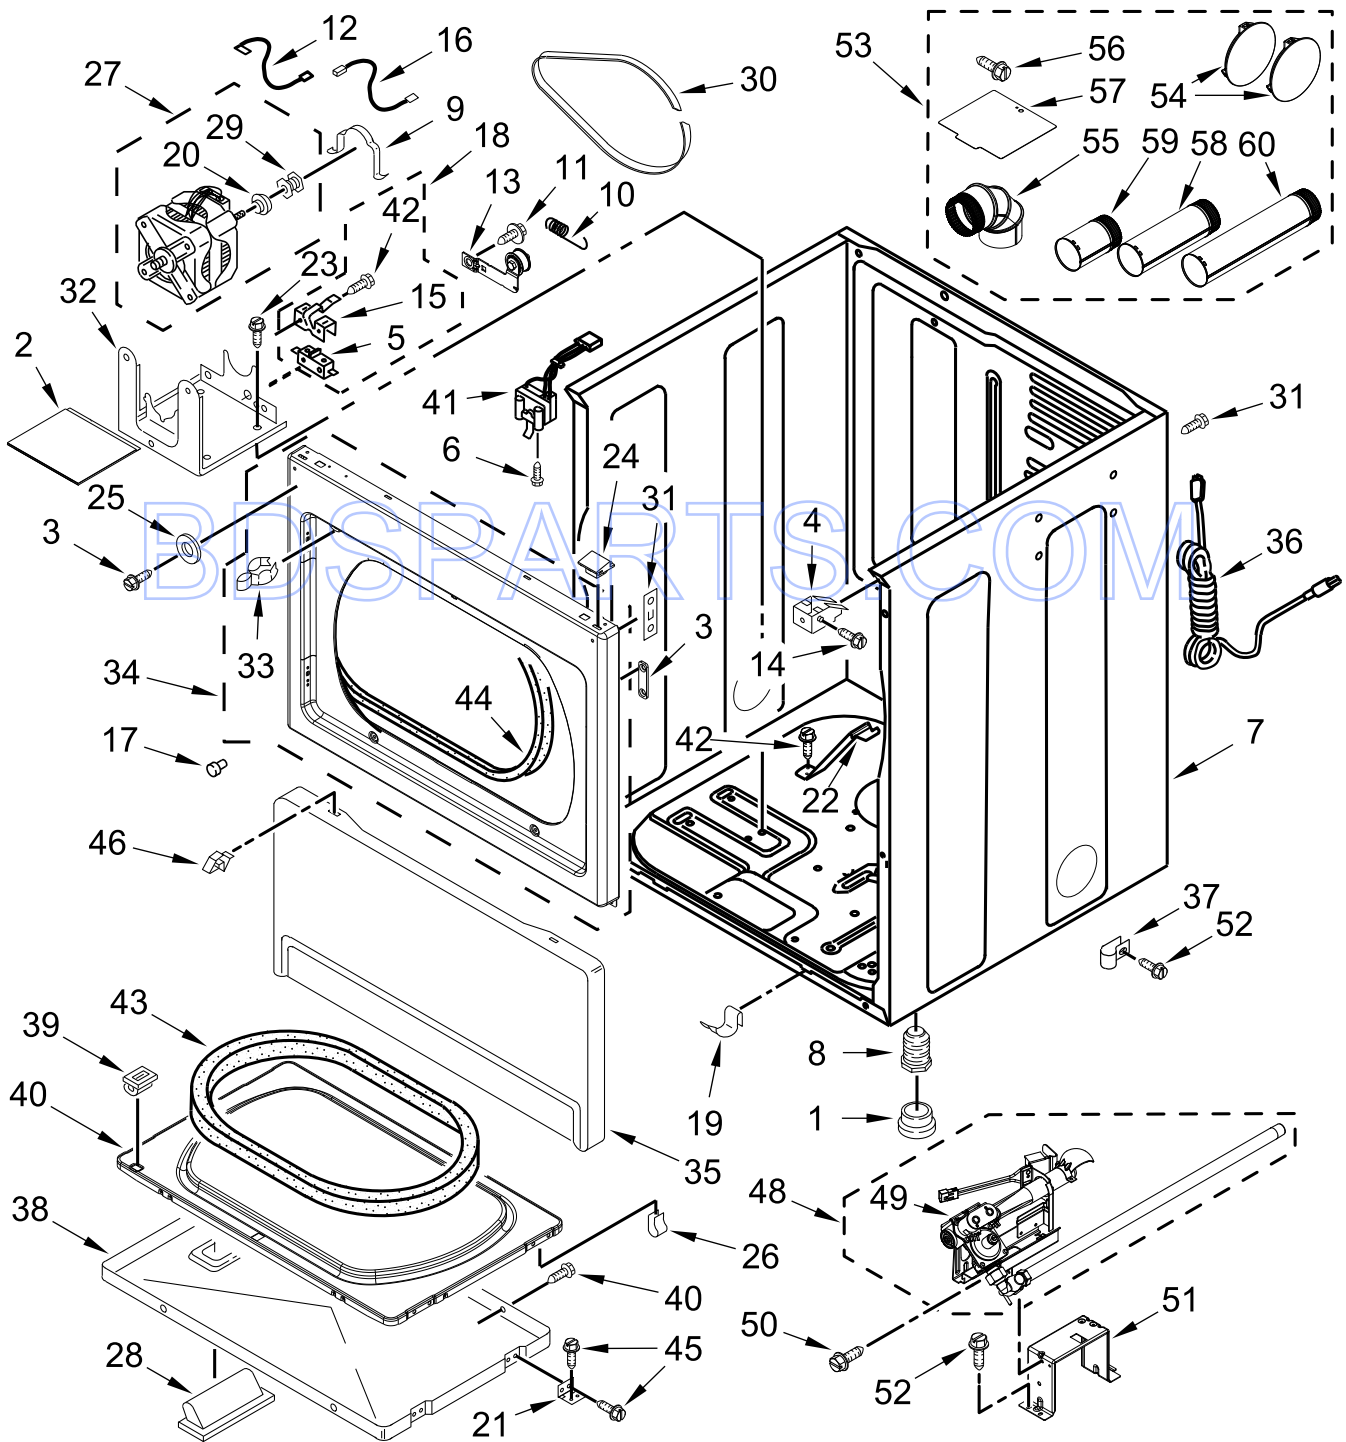

CABINET PARTS

CABINET PARTS

<u>Illus. No.</u>	<u>Part No.</u>	<u>Description</u>	<u>Illus. No.</u>	<u>Part No.</u>	<u>Description</u>	<u>Illus. No.</u>	<u>Part No.</u>	<u>Description</u>
1	3391943	Boot, Foot	21	W10279703	Silver	46	3388229	Retainer
2	W10836094	Motor, Sound Pad	22	8529757	Bracket, Burner	47	W10323061	Door, Rear
3		Plug, Hinge	23	3400077	Screw	48	3401797	Burner Assembly (60 Hz)
	W10191265	White	24	345670	Lock Top	49	8281911	Valve, Gas (Complete) 60 Hz
4	3391846	Clip, Front Panel	25	3392186	Washer	50	343641	Screw
5	3394881	Switch - Belt	26	W10131123	Nut, "U"	51	3389889	Bracket, Support
6	697773	Screw	27	W10396031	Motor	52	3390647	Screw
7		Cabinet	28	W10116360	Handle, Door	53		Optional Parts Not Included|Dryer Exhaust Kit|(For Side & Bottom Venting)
	W10547697	White	29	3394341	Pulley, Motor		279818	Kit, Exhaust Vent
8	3392100	Foot, Dryer	30	W10131172	Belt, Drive	54		Multivent Plug
	279810	Foot, Optional (Extended Length Package Of 2) (Not Included)	31	W10773242	Screw		697750	White
			32	3387118	Bracket, Motor	55	49026	Elbow
			33	696144	Strike, Door Panel, Front	56	488729	Screw
9	660658	Clamp, Motor	34	W10192882	White	57	3394331	Plate, Cover
10	W10446781	Spring, Idler	35		Panel, Toe	58	8563747	Pipe, Exhaust (Medium)
11	3389420	Screw		697215	White	59	8563750	Pipe, Exhaust (Short)
12	3398948	Wire, Jumper (Broken Belt Switch)	36	3401401	Cord, Power	60	8563749	Pipe, Exhaust (Long)
			37	3387561	Clamp, Pipe			
13	W10344193	Pulley-Idler Assembly	38	W10322546	Door, Front			
14	3391915	Screw	39	3392538	Assembly, Door Catch			
15	8066120	Lever Switch	40	359625	Screw			
16	W10167612	Wire, Belt Switch	41	3406109	Switch, Door			
17	693152	Bumper	42	98129	Screw			
18	8066134	Switch Assembly	43	3390735	Seal, Door			
19	W10291934	Clip	44	3387242	Seal, Front Panel			
20	3393657	Restrainer, Belt	45	342055	Screw