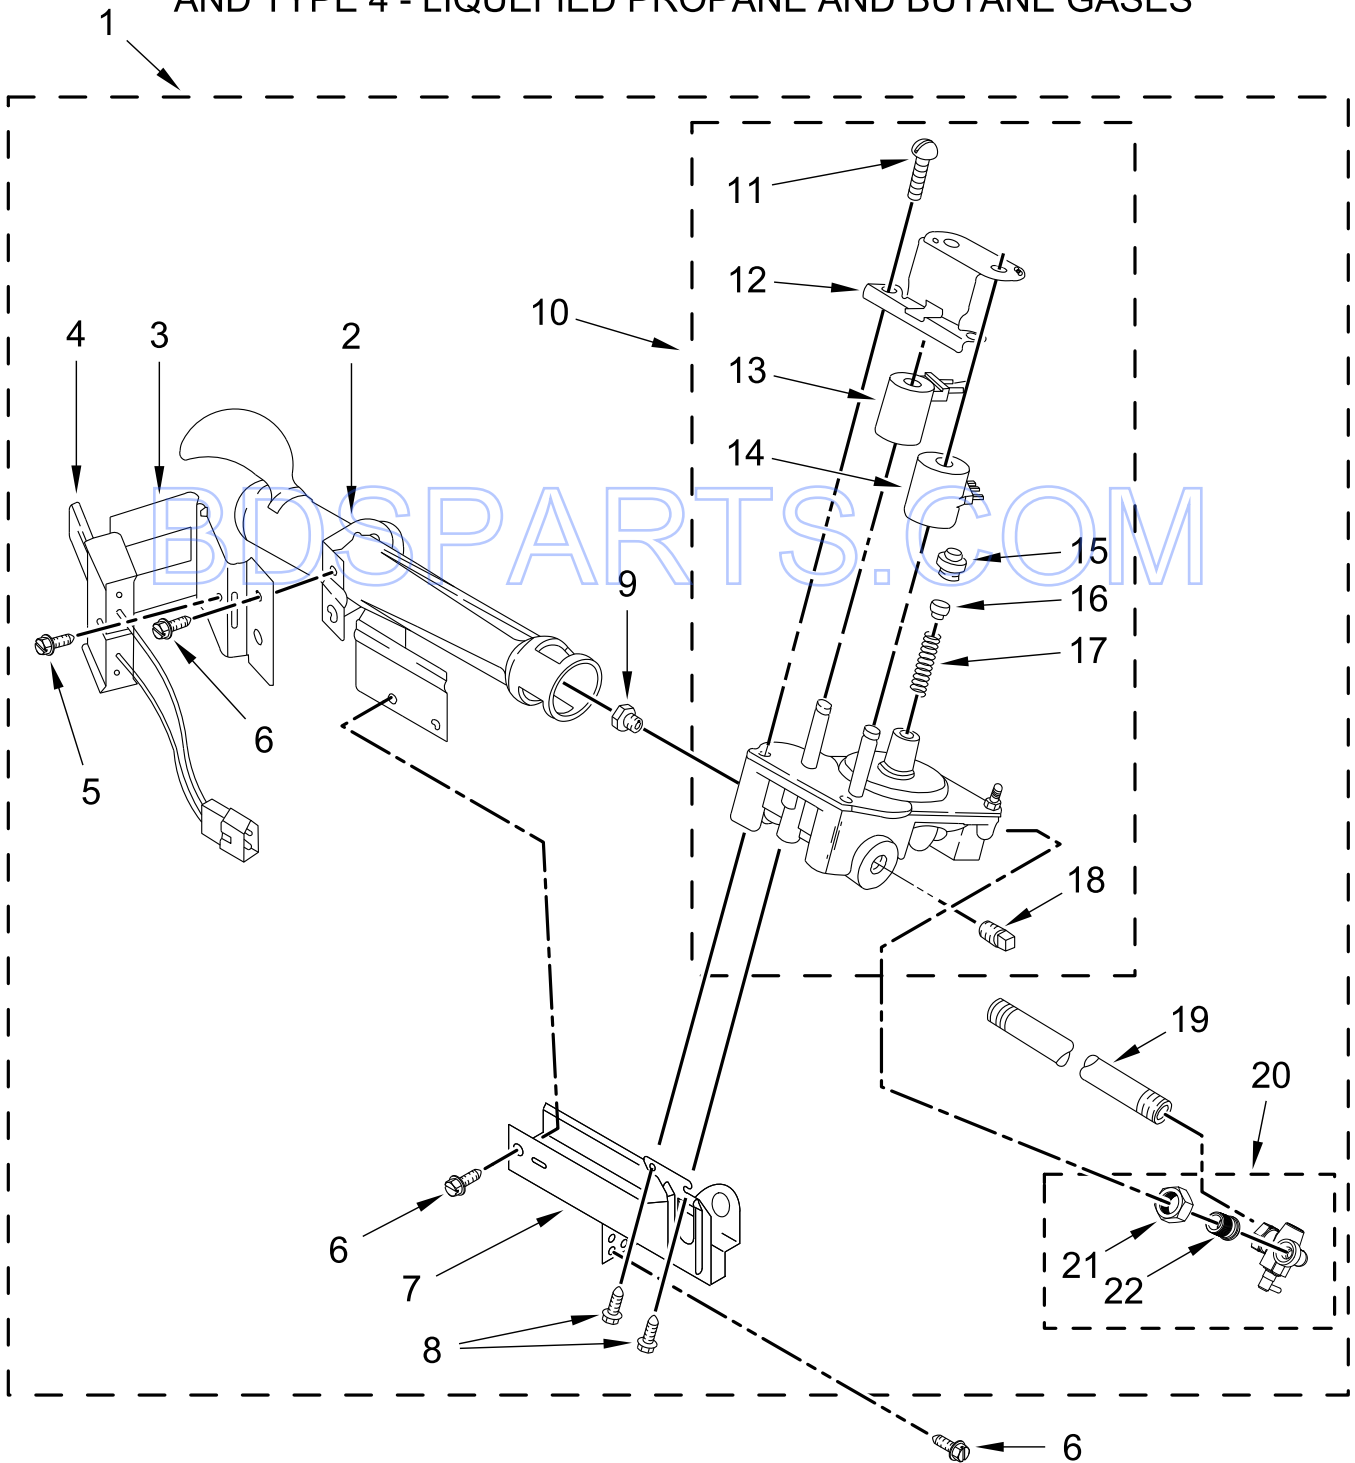

BURNER ASSEMBLY PARTS

USE WITH TYPE 1 - NATURAL
AND TYPE 4 - LIQUEFIED PROPANE AND BUTANE GASES

BURNER ASSEMBLY PARTS

<u>Illus. No.</u>	<u>Part No.</u>	<u>Description</u>	<u>Illus. No.</u>	<u>Part No.</u>	<u>Description</u>	<u>Illus. No.</u>	<u>Part No.</u>	<u>Description</u>
1	3401797	Burner Assembly (60 Hz)	11	694421	Screw, Coil	20	697441	Valve, Gas
2	688617	Tube, Burner	12	694538	Bracket, Coil	21	233076	Nut, Compression
3	694298	Bracket, Ignitor	13	694540	Coil, 60 Hz. (2 Terminal) (Main)	22	3393767	Pipe, Tail
4	686590	Ignitor	14	694539	Coil, 60 Hz (Split) (3 Terminal) (Pilot Position)			Following Parts Not Illustrated
5	3393909	Screw				694572		Conversion Kit (Type 1 and 2) to Type (4) L.P.G.
6	343641	Screw						
7	3389871	Base, Burner	15	694424	Leak, Limiter			
8	3387057	Screw	16	694423	Screw, Regulator Adjustment			
9		Orifice, Burner	17	694422	Spring, Regulator			
	3397656	Type 1 (Natural Gas)	18	239822	Plug, Pipe			
10	8281911	Valve, Gas (Complete) 60 Hz	19	W10110395	Pipe, Gas Supply			

BDSPARTS.COM