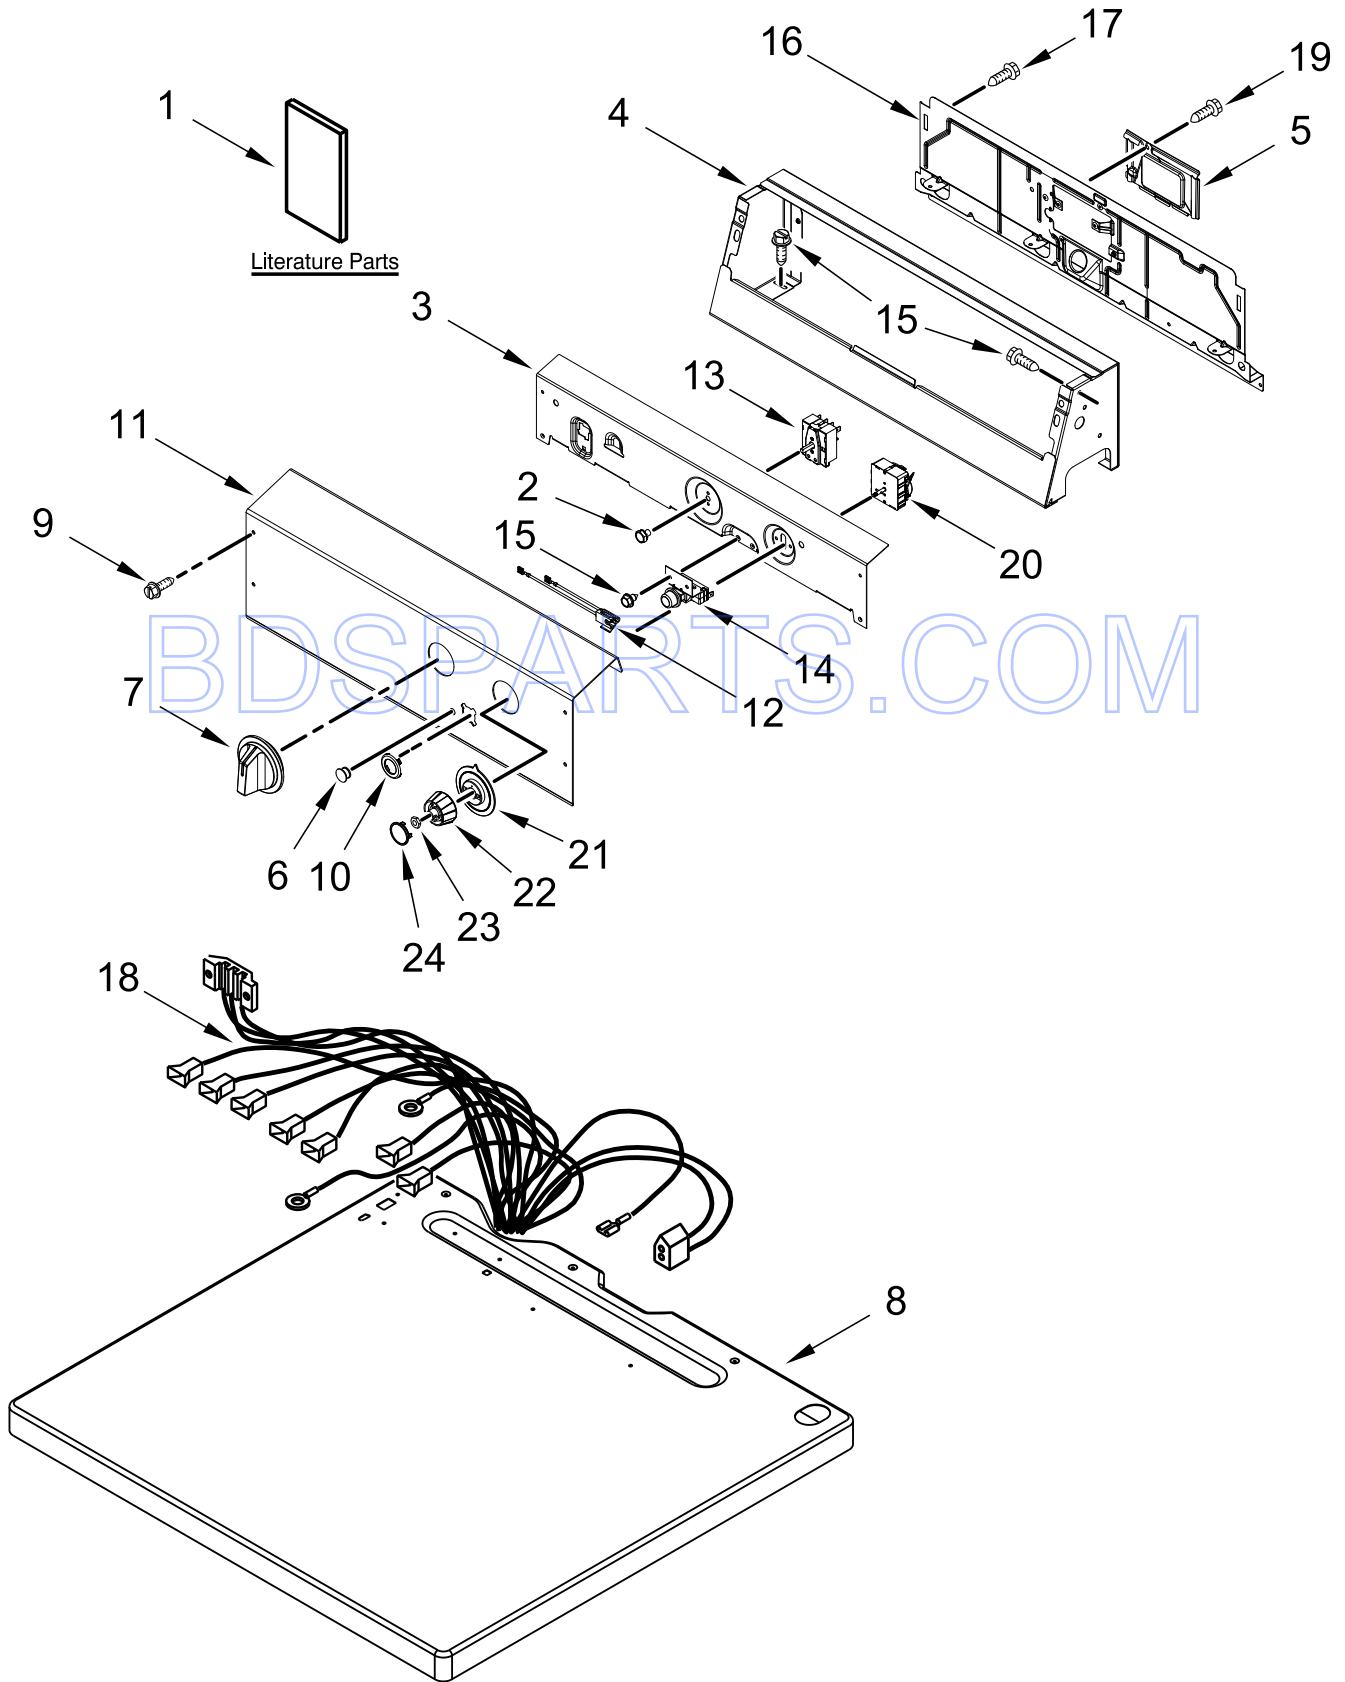

COMMERCIAL ELECTRIC DRYER

MODELS:

MDG20MNAWW0 (White)

BDSPARTS.COM

TOP AND CONSOLE PARTS

TOP AND CONSOLE PARTS

<u>Illus. No.</u>	<u>Part No.</u>	<u>Description</u>	<u>Illus. No.</u>	<u>Part No.</u>	<u>Description</u>	<u>Illus. No.</u>	<u>Part No.</u>	<u>Description</u>
1		Literature Parts	8		Top	18	W10153155	Harness, Main
	W10868655	Installation Instructions		W10136704	White	19	98139	Screw
	W10167625	Wiring Diagram	9	W10386302	Screw	20	W10157942	Timer, Dryer
2	W10139100	Screw	10	W10510149	Bezel - PTS	21	W10133506	Skirt, Dial
3	W10461071	Back Bracket, Non-Coin	11	W10845280	Fascia	22	W10906058	Knob
4	W10461095	Console	12	W10662107	Lamp, Indicator	23	W10155650	Nut, Hex
5	8317339	Cover, Terminal Block	13	W10327105	Switch, Cycle Selection	24	W10133501	Cap, Knob
6	W10133502	Indicator Lights Assembly	14	W10424310	Switch, Push to Start			
7	W10133507	Knob	15	8533971	Screw			
			16	W10863352	Panel, Rear (Console)			
			17	3390647	Screw			