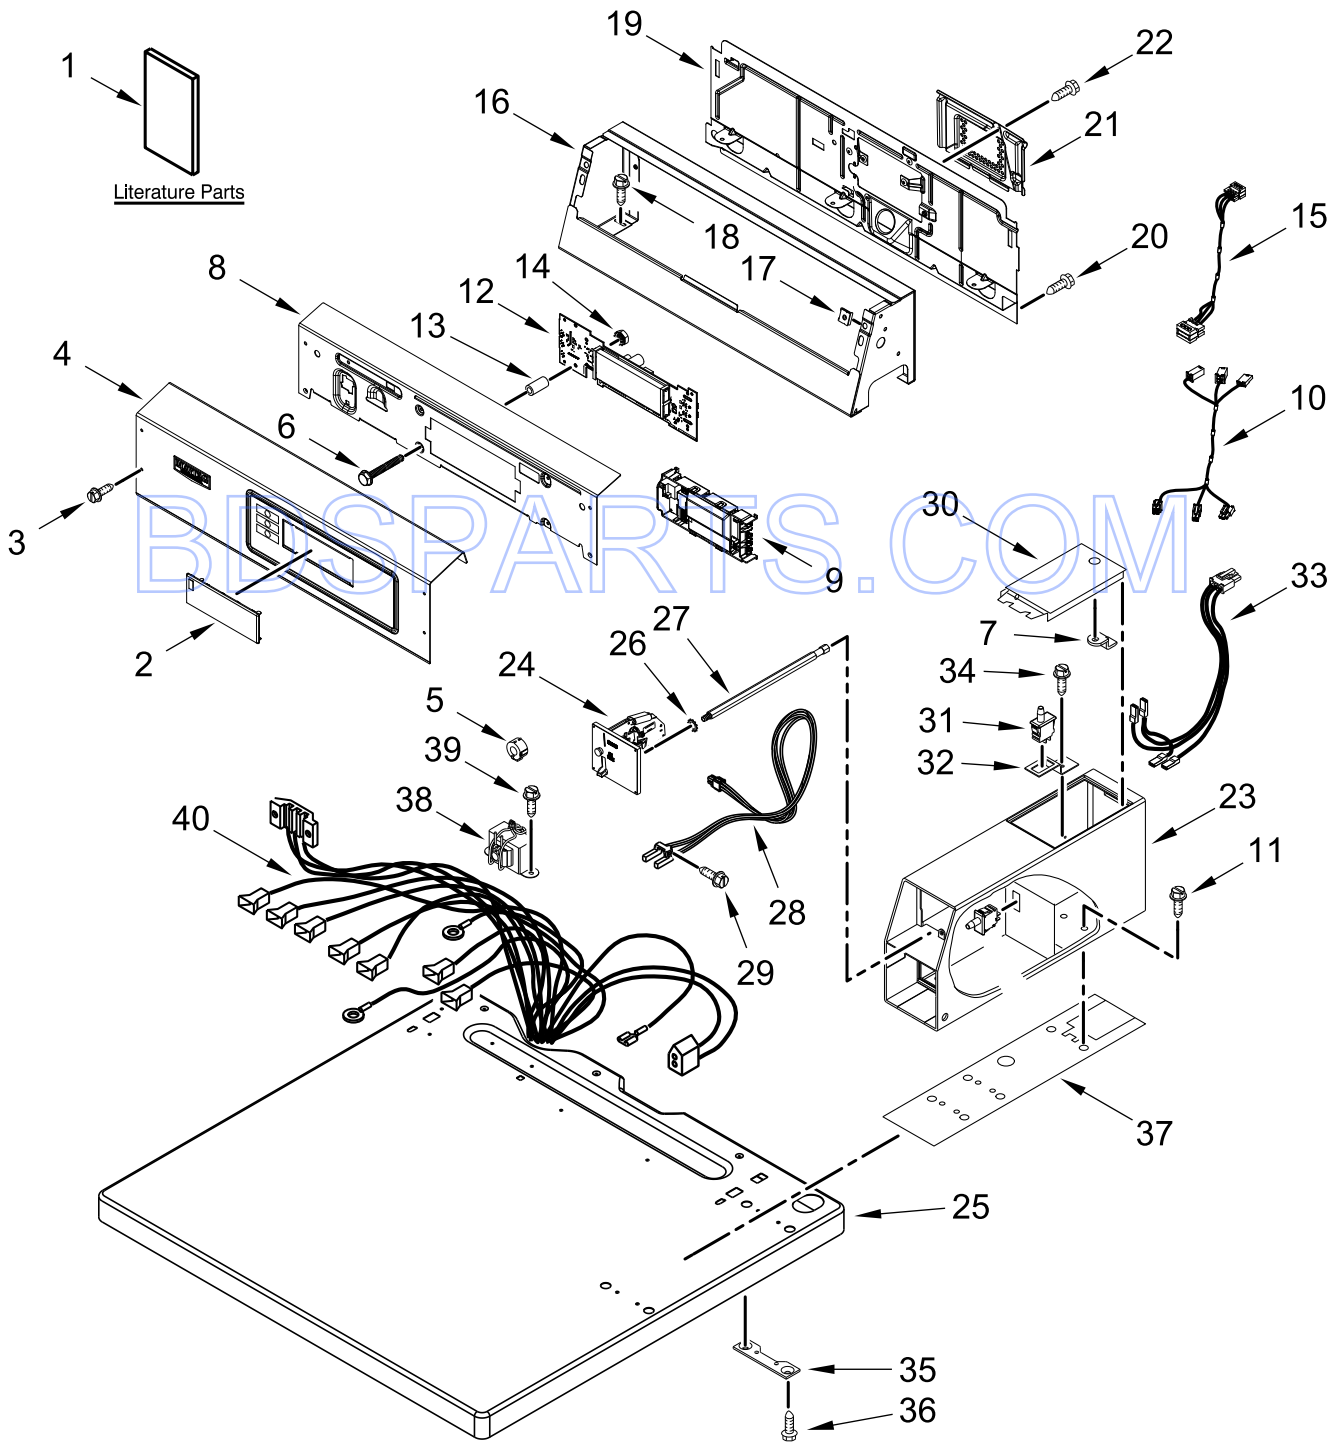

COMMERCIAL GAS DRYER

MODELS:

MDG20PDAWW0 (White)

MDG20PDAXW0 (White)

BDSPARTS.COM

TOP AND CONSOLE PARTS

TOP AND CONSOLE PARTS

<u>Illus. No.</u>	<u>Part No.</u>	<u>Description</u>	<u>Illus. No.</u>	<u>Part No.</u>	<u>Description</u>	<u>Illus. No.</u>	<u>Part No.</u>	<u>Description</u>
1		Literature Parts	15	W10881678	Harness, UI	28		Coin Optic Sensor Assembly
	W10868655	Installation Instructions	16	W10461094	Console		W10247389	White MDG20PDAWW0
	W10868965	Tech Sheet	17	W10131123	Nut, "U"		W10247388	Black MDG20PDAXW0
	W10868765	Wiring Diagram	18	W10139210	Screw	29	W10142655	Screw
	W10868766	Wiring Diagram	19	W10863355	Panel, Rear (Console)	30	3351136	Assembly, Service Door
		MDG20PDAWW0	20	3390647	Screw			
		MDG20PDAXW0	21	8317339	Cover, Terminal Block			
2	W10267645	Cover, Display	22	98139	Screw			
3	W10386302	Screw	23	W10529176	Meter Case	31	W10131838	Switch, Vault Service Door
4	W10845282	Fascia		W10529178	Meter Case	32	W10133508	Bracket, Service Switch
5	3407172	Choke, Harness			MDG20PDAXW0	33	W10211244	Harness, Wire (Service Switch)
6	W10137322	Screw	24	W10133242	Assembly, Single Coin Drop	34	W10139210	Screw
7	W10156125	Cam, Commercial Lock			MDG20PDAWW0	35	3347825	Plate, Mounting
8	W10845300	Back Bracket, Control Panel		W10198395	Assembly, Dual Coin Drop	36	98445	Screw
9	W10166305	Control Board			MDG20PDAXW0	37	3954812	Cushion, Meter Case
10	W10655203	Harness, Coin Extender	25		Top	38	W10131839	Transformer
				W10136707	White	39	8533971	Screw
11	3349065	Bolt	26	W10068270	Washer, Lock	40	W10864805	Harness, Main
12	W10852649	User Interface	27	W10137319	Bolt, Hex Bar			
13	W10133514	Standoff, Circuit Board						
14	W10139046	Nut						