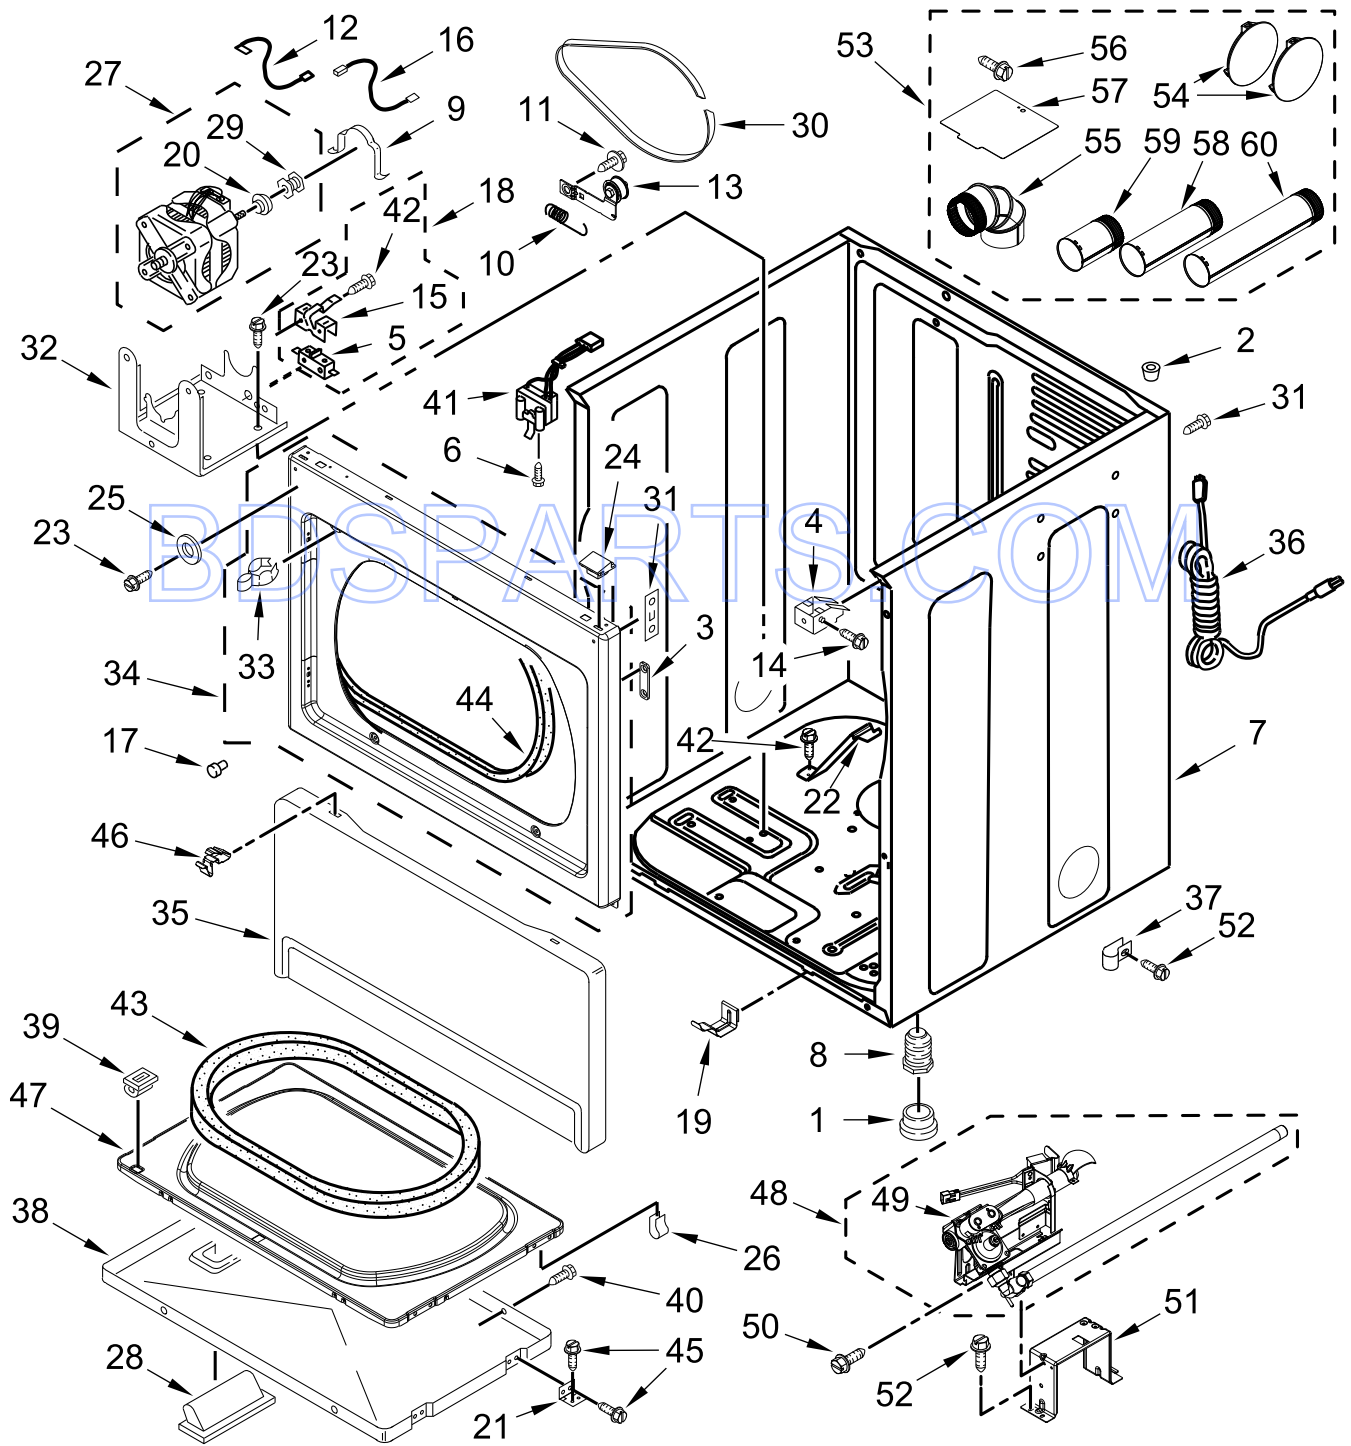

CABINET PARTS

CABINET PARTS

<u>Illus. No.</u>	<u>Part No.</u>	<u>Description</u>	<u>Illus. No.</u>	<u>Part No.</u>	<u>Description</u>	<u>Illus. No.</u>	<u>Part No.</u>	<u>Description</u>
1	3391943	Boot, Foot	21		Assembly, Hinge and Pin	44	3387242	Seal, Front Panel
2	356674	Cone, Wedge				45	342055	Screw
3		Plug, Hinge		W10279703	Silver	46	3388229	Retainer
	W10191265	White	22	8529757	Bracket, Burner	47	W10323061	Door, Rear
4	3391846	Clip, Front Panel	23	3400077	Screw	48	3401797	Burner Assembly (60 Hz)
5	3394881	Switch - Belt	24	345670	Lock Top	49	8281911	Valve, Gas (Complete) 60 Hz
6	697773	Screw	25	3392186	Washer	50	343641	Screw
7		Cabinet	26	W10131123	Nut, "U"	51	3389889	Bracket, Support
	W10547697	White	27	W10396031	Motor	52	3390647	Screw
8	3392100	Foot, Dryer	28	W10116360	Handle, Door	53		Optional Parts Not Included|Dryer Exhaust Kit|(For Side & Bottom Venting)
	279810	Foot, Optional (Extended Length Package Of 2) (Not Included)	29	3394341	Pulley, Motor		279818	Kit, Exhaust Vent
9	660658	Clamp, Motor	30	W10131172	Belt, Drive			
10	W10446781	Spring, Idler	31	W10773242	Screw			
11	3389420	Screw	32	3387118	Bracket, Motor			
12	3398948	Wire, Jumper (Broken Belt Switch)	33	696144	Strike, Door			
			34		Panel, Front			
				W10192882	White	54		Multivent Plug
			35		Panel, Toe	697750		White
				697215	White	55	49026	Elbow
13	W10344193	Pulley-Idler Assembly	36	3401401	Cord, Power	56	488729	Screw
14	3391915	Screw	37	3387561	Clamp, Pipe	57	3394331	Plate, Cover
15	8066120	Lever Switch	38	W10322546	Door, Front	58	8563747	Pipe, Exhaust (Medium)
16	W10167612	Wire, Belt Switch	39	3392538	Assembly, Door Catch	59	8563750	Pipe, Exhaust (Short)
17	693152	Bumper	40	359625	Screw	60	8563749	Pipe, Exhaust (Long)
18	8066134	Switch Assembly	41	3406109	Switch, Door			
19	W10291934	Clip	42	98129	Screw			
20	3393657	Restrainer, Belt	43	3390735	Seal, Door