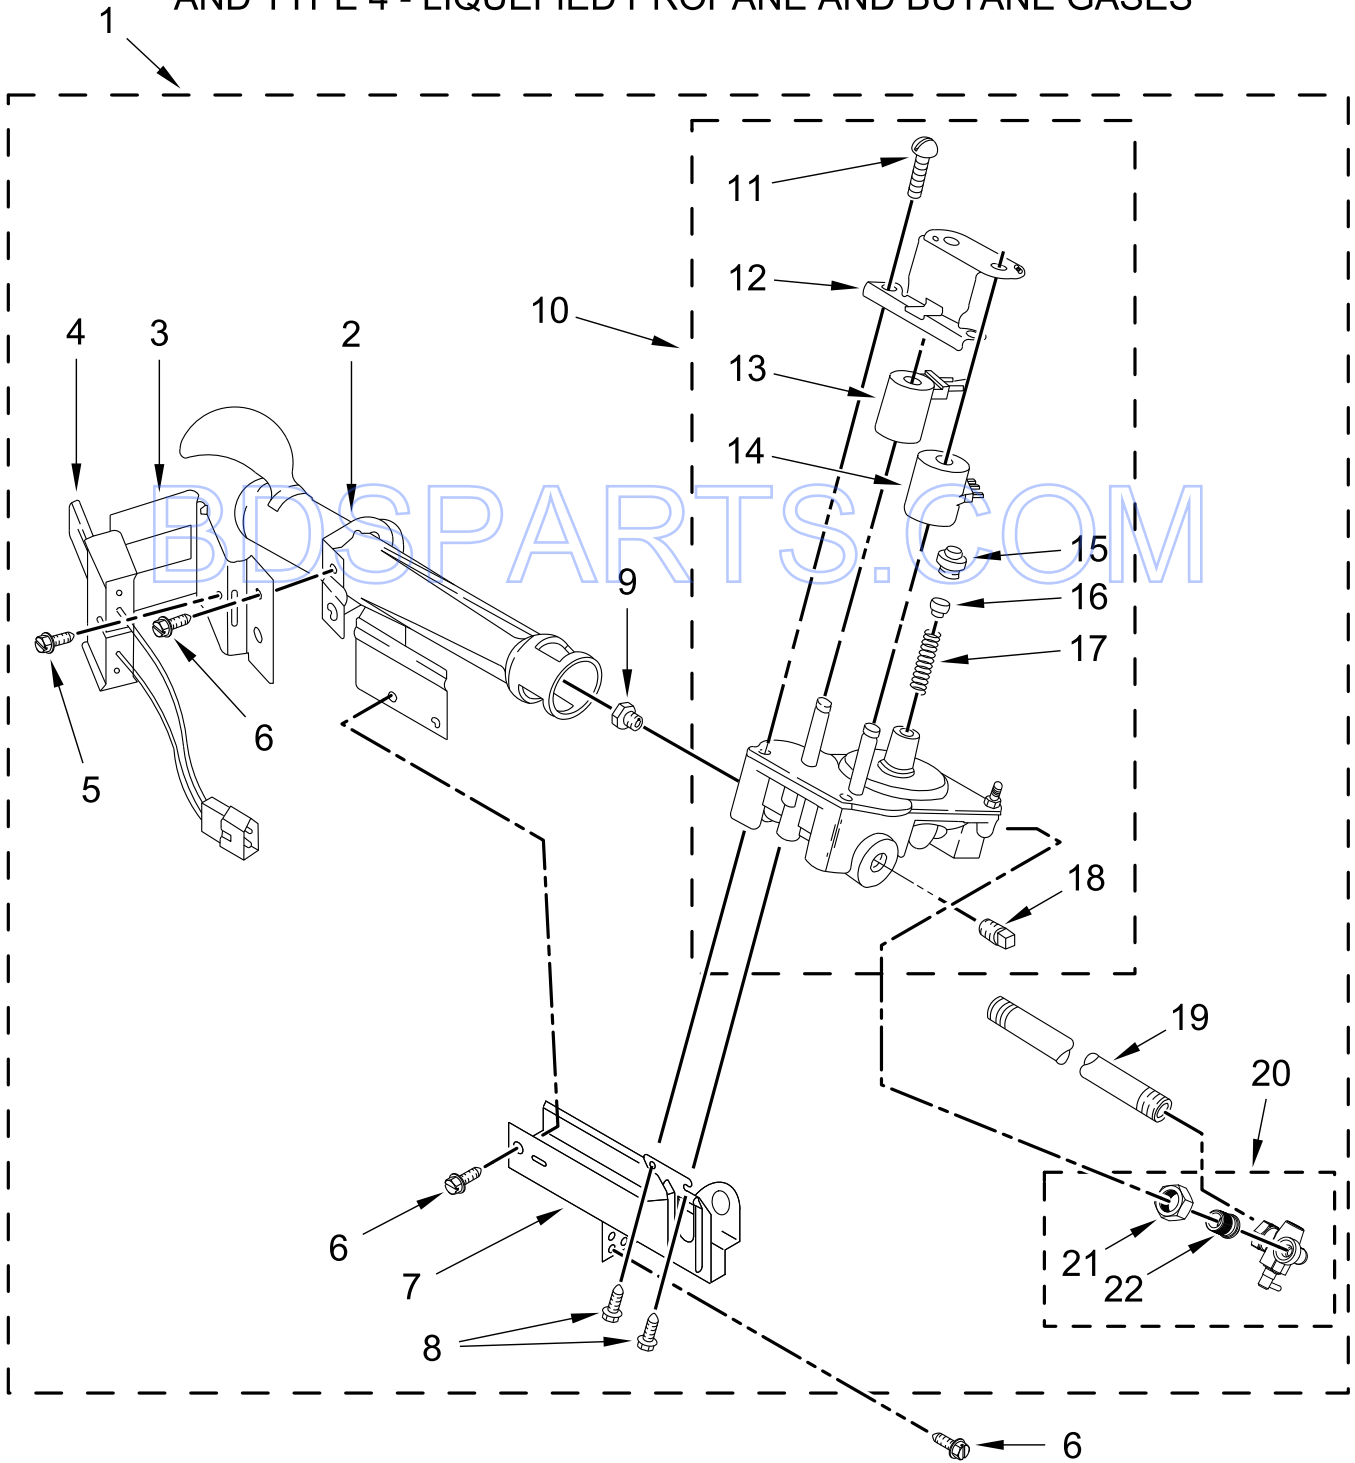

BURNER ASSEMBLY PARTS

USE WITH TYPE 1 - NATURAL
AND TYPE 4 - LIQUEFIED PROPANE AND BUTANE GASES

BURNER ASSEMBLY PARTS

<u>Illus. No.</u>	<u>Part No.</u>	<u>Description</u>	<u>Illus. No.</u>	<u>Part No.</u>	<u>Description</u>	<u>Illus. No.</u>	<u>Part No.</u>	<u>Description</u>
1	3401797	Burner Assembly (60 Hz)	11	694421	Screw, Coil	20	697441	Valve, Gas
2	688617	Tube, Burner	12	694538	Bracket, Coil	21	233076	Nut, Compression
3	694298	Bracket, Ignitor	13	694540	Coil, 60 Hz. (2 Terminal) (Main)	22	3393767	Pipe, Tail
4	686590	Ignitor	14	694539	Coil, 60 Hz (Split) (3 Terminal) (Pilot Position)			Following Parts Not Illustrated
5	3393909	Screw				694572		Conversion Kit (Type 1 and 2) to Type (4) L.P.G.
6	343641	Screw						
7	3389871	Base, Burner	15	694424	Leak, Limiter			
8	3387057	Screw	16	694423	Screw, Regulator Adjustment			
9		Orifice, Burner	17	694422	Spring, Regulator			
	3397656	Type 1 (Natural Gas)	18	239822	Plug, Pipe			
10	8281911	Valve, Gas (Complete) 60 Hz	19	W10110395	Pipe, Gas Supply			

BDSPARTS.COM