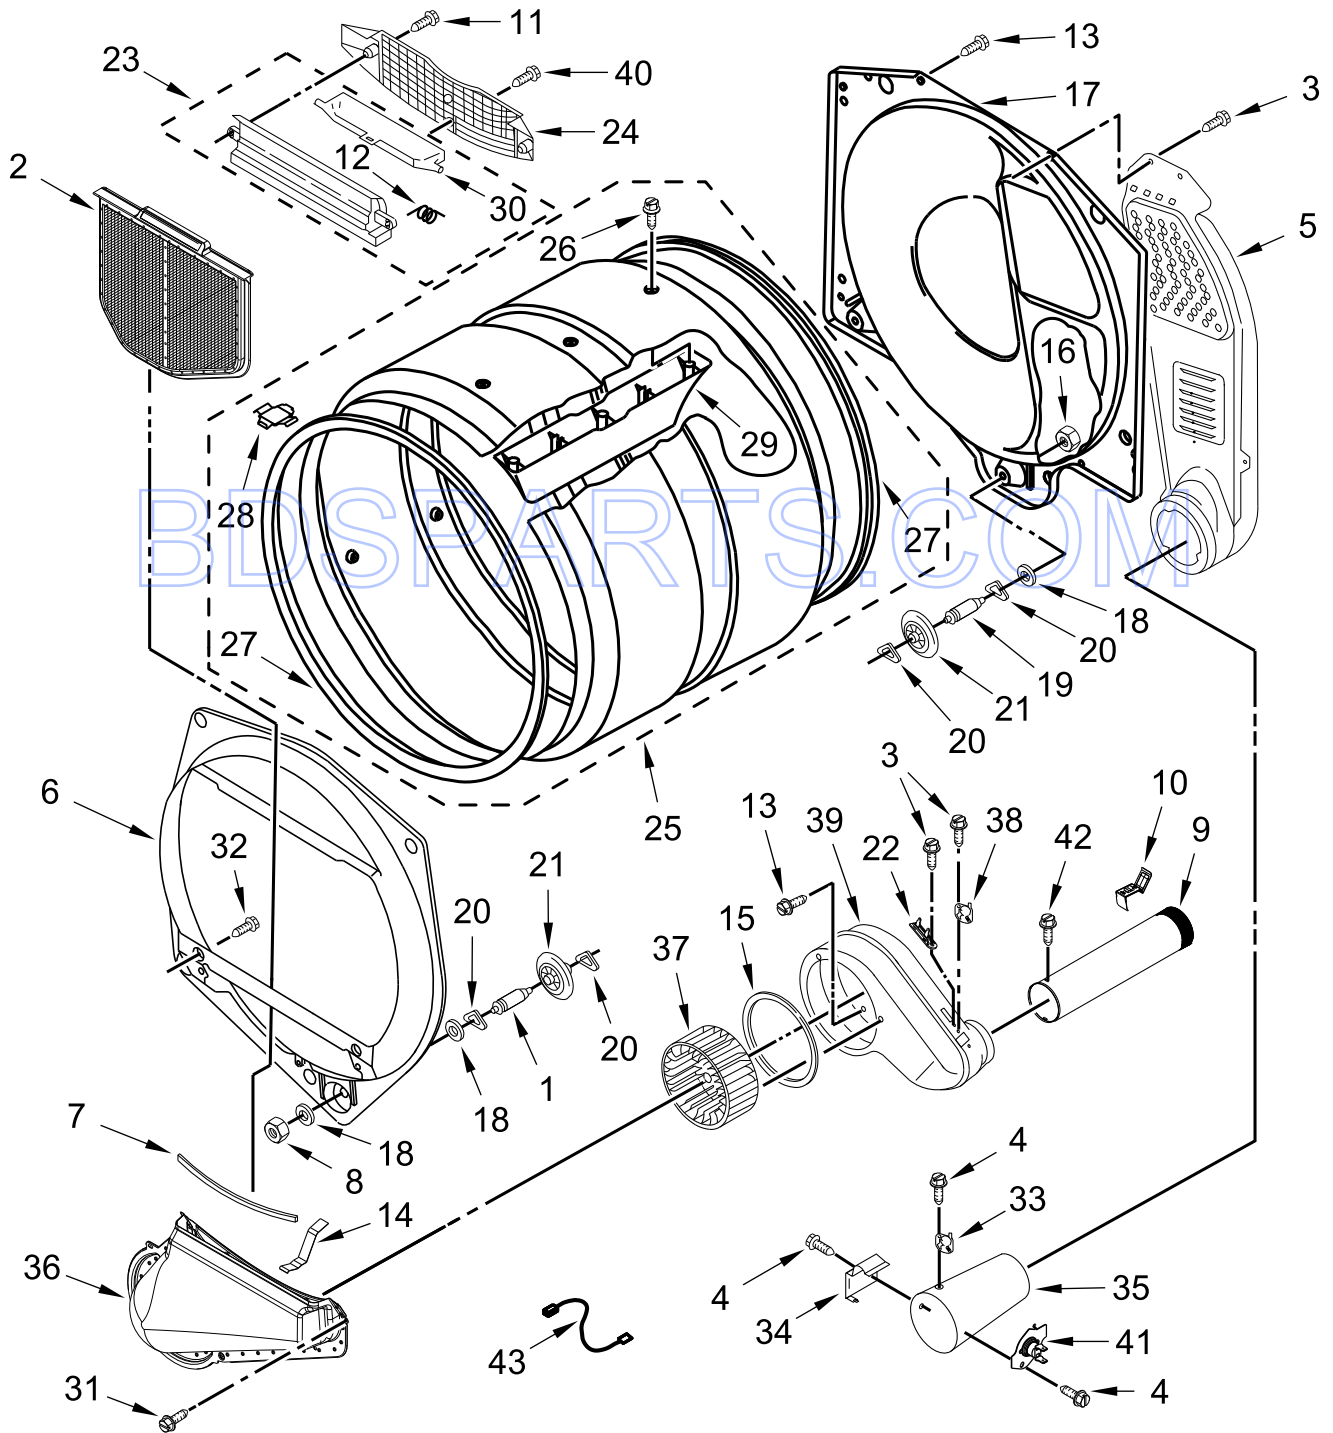

BULKHEAD PARTS

BULKHEAD PARTS

<u>Illus. No.</u>	<u>Part No.</u>	<u>Description</u>	<u>Illus. No.</u>	<u>Part No.</u>	<u>Description</u>	<u>Illus. No.</u>	<u>Part No.</u>	<u>Description</u>
1	W10359271	Shaft, Drum Roller - Right Hand Thread	15	697770	Seal, Plate Cover	29	697693	Baffle, Drum
2		Lint Screen	16	W10001120	Nut, Hex (Left Hand Thread)	30	W10685668	Door, Lint Screen
	W10596627	White	17	3387809	Bulkhead, Rear	31	489463	Screw
3	8533971	Screw	18	3387459	Washer	32	3357011	Screw
4	90767	Screw	19	W10359272	Shaft, Drum Roller - Left Hand Thread	33	3391912	Thermostat, Hi Limit
5	3394346	Assembly, Air Duct	20	W10512946	Washer, Tri Ring	34	338906	Sensor, Radiant
6	697557	Bulkhead, Front	21	W10314171	Roller, Support	35	8573824	Funnel, Burner
7	697814	Seal, Drum Front	22	3392519	Fuse, Thermal (91C)	36	8066168	Assembly, Lint Duct
8	3934666	Nut, Hex	23	W10685669	Assembly, Outlet Housing	37	W10349492	Wheel, Blower
9	8066224	Pipe, Exhaust	24	W10692558	Grill, Outlet	38	8577274	Thermistor
10	8572105	Clip, Exhaust	25	W10545923	Assembly, Drum	39	8544362	Housing, Blower
11	3387230	Screw	26	W10219342	Screw	40	695240	Screw
12	3394986	Spring, Lint Screen Door	27	W10521118	Seal, Drum	41	8573713	Cut-Off, Thermal
13	3390647	Screw	28	8066086	Plug, Drum Hole	42	693995	Screw
14	W10345456	Clip, Spring				43	3401707	Jumper, Wire

BDS PARTS.COM