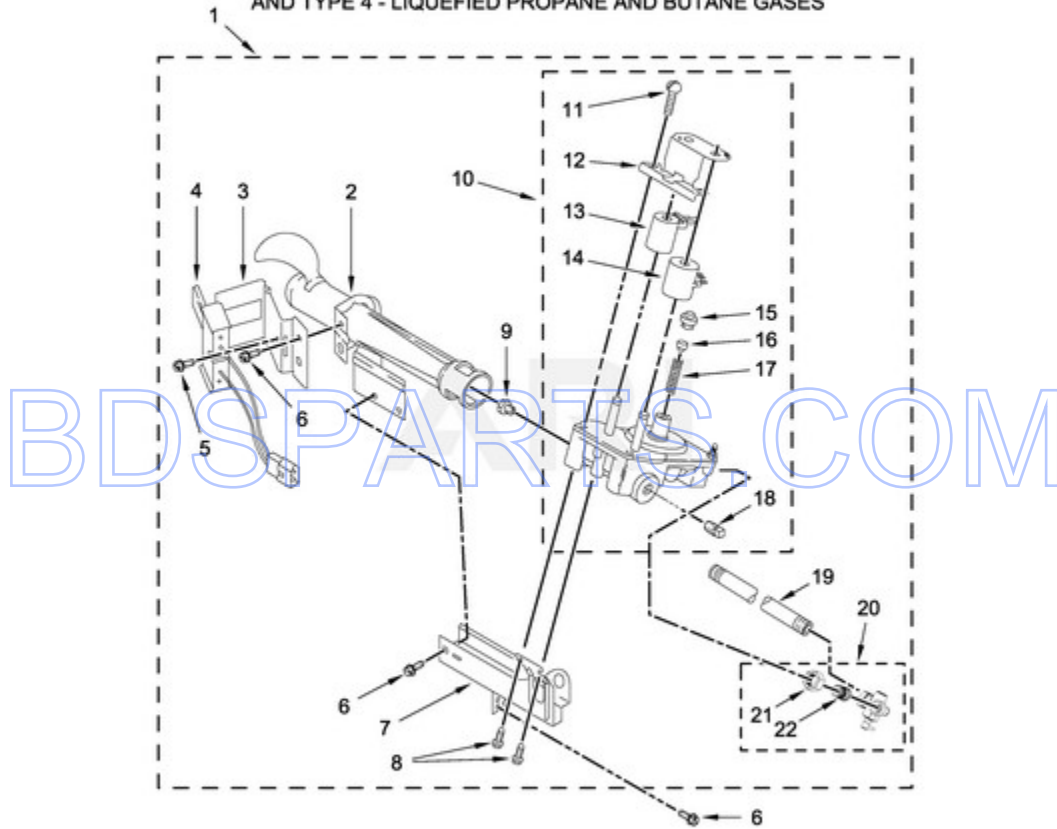

MDG20PDAW1 - 05 - BURNER ASSEMBLY PARTS

BURNER ASSEMBLY PARTS

USE WITH TYPE 1 - NATURAL
AND TYPE 4 - LIQUEFIED PROPANE AND BUTANE GASES

Ref #	Part #	Description	Qty	Context	Note	MSRP
4	686590	IGNITOR				
2	688617	TUBE, BURNER				
3	694298	BRACKET, IGNITOR				
7	3389871	BASE, BURNER				
11	694421	SCREW, COIL				
12	694538	BRACKET, COIL				
15	694424	LEAK, LIMITER				
16	694423	SCREW, REGULATOR ADJUSTMENT				
17	694422	SPRING, REGULATOR				
18	239822	PLUG, PIPE				
20	697441	VALVE, GAS				
22	3393767	PIPE, TAIL				
21	233076	NUT, COMPRESSION				
NI	N/P	FOLLOWING PARTS NOT ILLUSTRATED				
5	3393909	SCREW				
6	343641	SCREW				
8	3387057	SCREW				
19	W10110395	PIPE, GAS SUPPLY				
13	694540	COIL, 60 HZ. (2 TERMINAL) (MAIN)				
14	694539	COIL, 60 HZ (SPLIT) (3 TERMINAL) (PILOT POSITION)				
1	3401797	BURNER ASSEMBLY (60 HZ)				
9	3397656	ORIFICE, BURNER (TYPE 1 (NATURAL GAS))				
10	8281911	VALVE, GAS (COMPLETE) 60 HZ				
NI	49572A	CONVERSION KIT (TYPE 1 AND 2) TO TYPE (4) L.P.G.