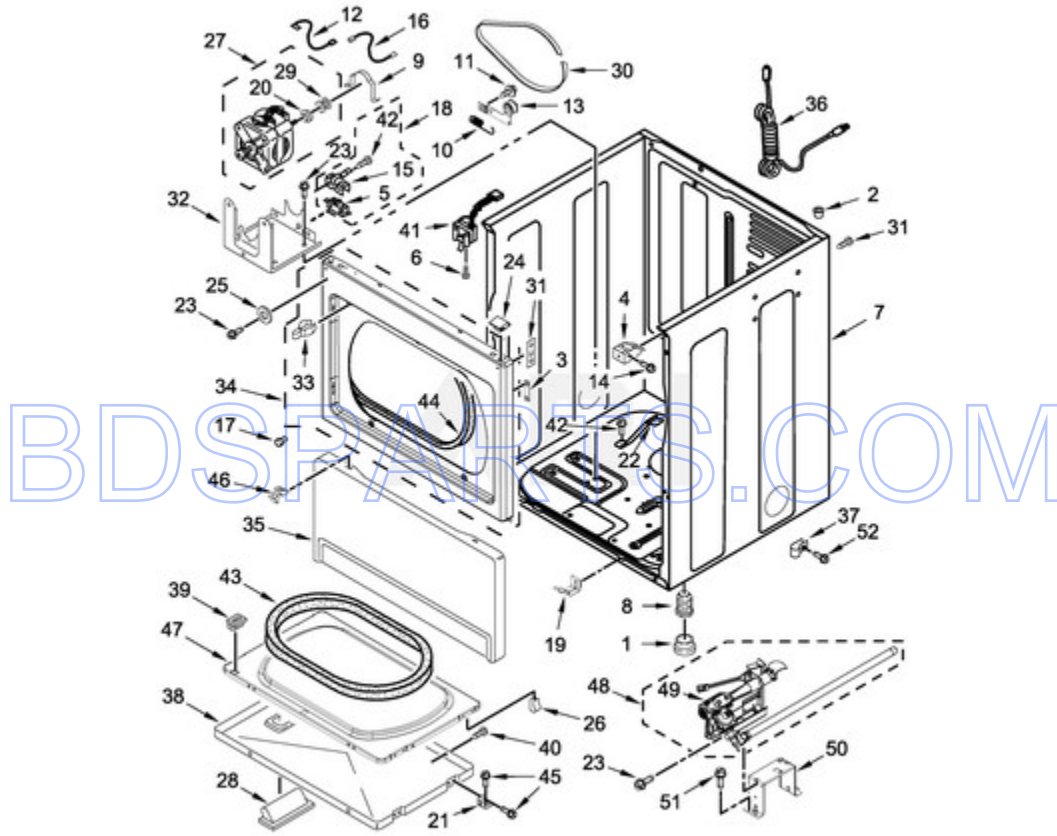

MDG20PDAWW1 - 03 - CABINET PARTS

CABINET PARTS

Ref #	Part #	Description	Qty	Context	Note	MSRP
9	660658	CLAMP, MOTOR				
11	3389420	SCREW				
20	3393657	RESTRAINER, BELT				
30	W10131172	BELT, DRIVE				
44	3387242	SEAL, FRONT PANEL				
1	3391943	BOOT, FOOT				
45	342055	SCREW				
51	3390647	SCREW				
10	W10446781	SPRING, IDLER				
37	3387561	CLAMP, PIPE				
50	3389889	BRACKET, SUPPORT				
23	343641	SCREW				
4	3391846	CLIP, FRONT PANEL				
5	3394881	SWITCH - BELT				
14	3391915	SCREW				
16	W10167612	WIRE, BELT SWITCH				
2	356674	CONE, WEDGE				
17	693152	BUMPER				
6	697773	SCREW				
3	W10191265	PLUG, HINGE (WHITE)				
32	3387118	BRACKET, MOTOR				
25	3392186	WASHER				
24	345670	LOCK TOP				
41	3406109	SWITCH, DOOR				
42	98129	SCREW				
15	8066120	LEVER SWITCH				
46	3388229	RETAINER				
35	697215	PANEL, TOE (WHITE)				
34	W10192882	PANEL, FRONT (WHITE)				
33	696144	STRIKE, DOOR				
43	3390735	SEAL, DOOR				
39	3392538	ASSEMBLY, DOOR CATCH				
12	3398948	WIRE, JUMPER (BROKEN BELT SWITCH)				
29	3394341	PULLEY, MOTOR				
22	8529757	BRACKET, BURNER				
40	359625	SCREW				
18	8066134	SWITCH ASSEMBLY				
19	W10291934	CLIP