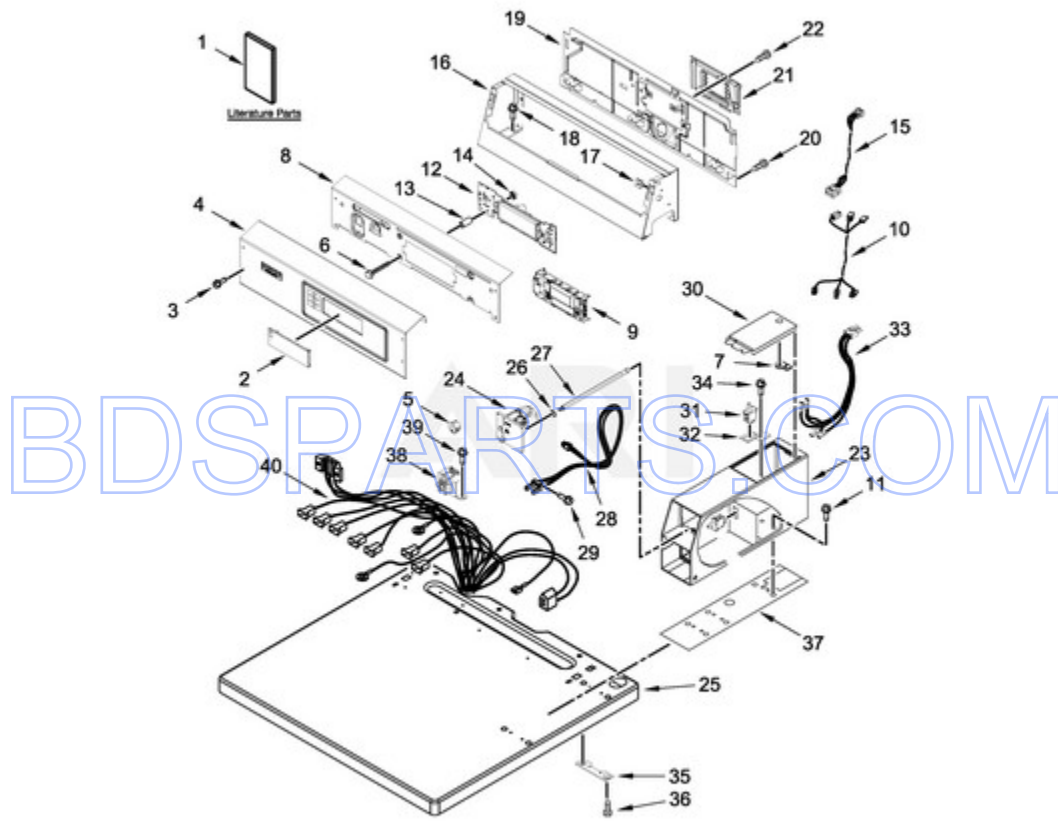

MDG20PDAWW1 - 02 - TOP AND CONSOLE PARTS

TOP AND CONSOLE PARTS

Ref #	Part #	Description	Qty	Context	Note	MSRP
14	W10139046	NUT				
20	3390647	SCREW				
2	W10267645	COVER, DISPLAY				
39	8533971	SCREW				
35	3347825	PLATE, MOUNTING				
36	98445	SCREW				
11	3349065	BOLT				
37	3954812	CUSHION, METER CASE				
31	W10131838	SWITCH, VAULT SERVICE DOOR				
32	W10133508	BRACKET, SERVICE SWITCH				
18	W10139210	SCREW				
34	W10139210	SCREW				
33	W10211244	HARNES, WIRE (SERVICE SWITCH)				
7	W10156125	CAM, COMMERCIAL LOCK				
38	W10131839	TRANSFORMER				
16	W10461094	CONSOLE				
25	W10136707	TOP (WHITE)				
22	98139	SCREW				
3	W10386302	SCREW				
17	W10131123	NUT, "U"				
28	W10247389	COIN OPTIC SENSOR ASSEMBLY (WHITE)				
24	W10133242	ASSEMBLY, SINGLE COIN DROP				
29	W10142655	SCREW				
27	W10137319	BOLT, HEX BAR				
26	W10068270	WASHER, LOCK				
6	W10137322	SCREW				
13	W10133514	STANDOFF, CIRCUIT BOARD				
23	W10529176	METER CASE				
5	3407172	CHOKE, HARNES				
10	W10655203	HARNES, COIN EXTENDER				
21	8317339	COVER, TERMINAL BLOCK				
1B	W10868765	WIRING DIAGRAM MDE20PDAYW2				
8	W10845300	BRACKET, CONTROL				
4	W10845282	FASCIA				
19	W10863355	PANEL, REAR (CONSOLE)				
15	W10881678	HARNES, UI				
1	W11297000	INSTALLATION INSTRUCTIONS				
30	W11269277	ASSEMBLY, SERVICE DOOR				