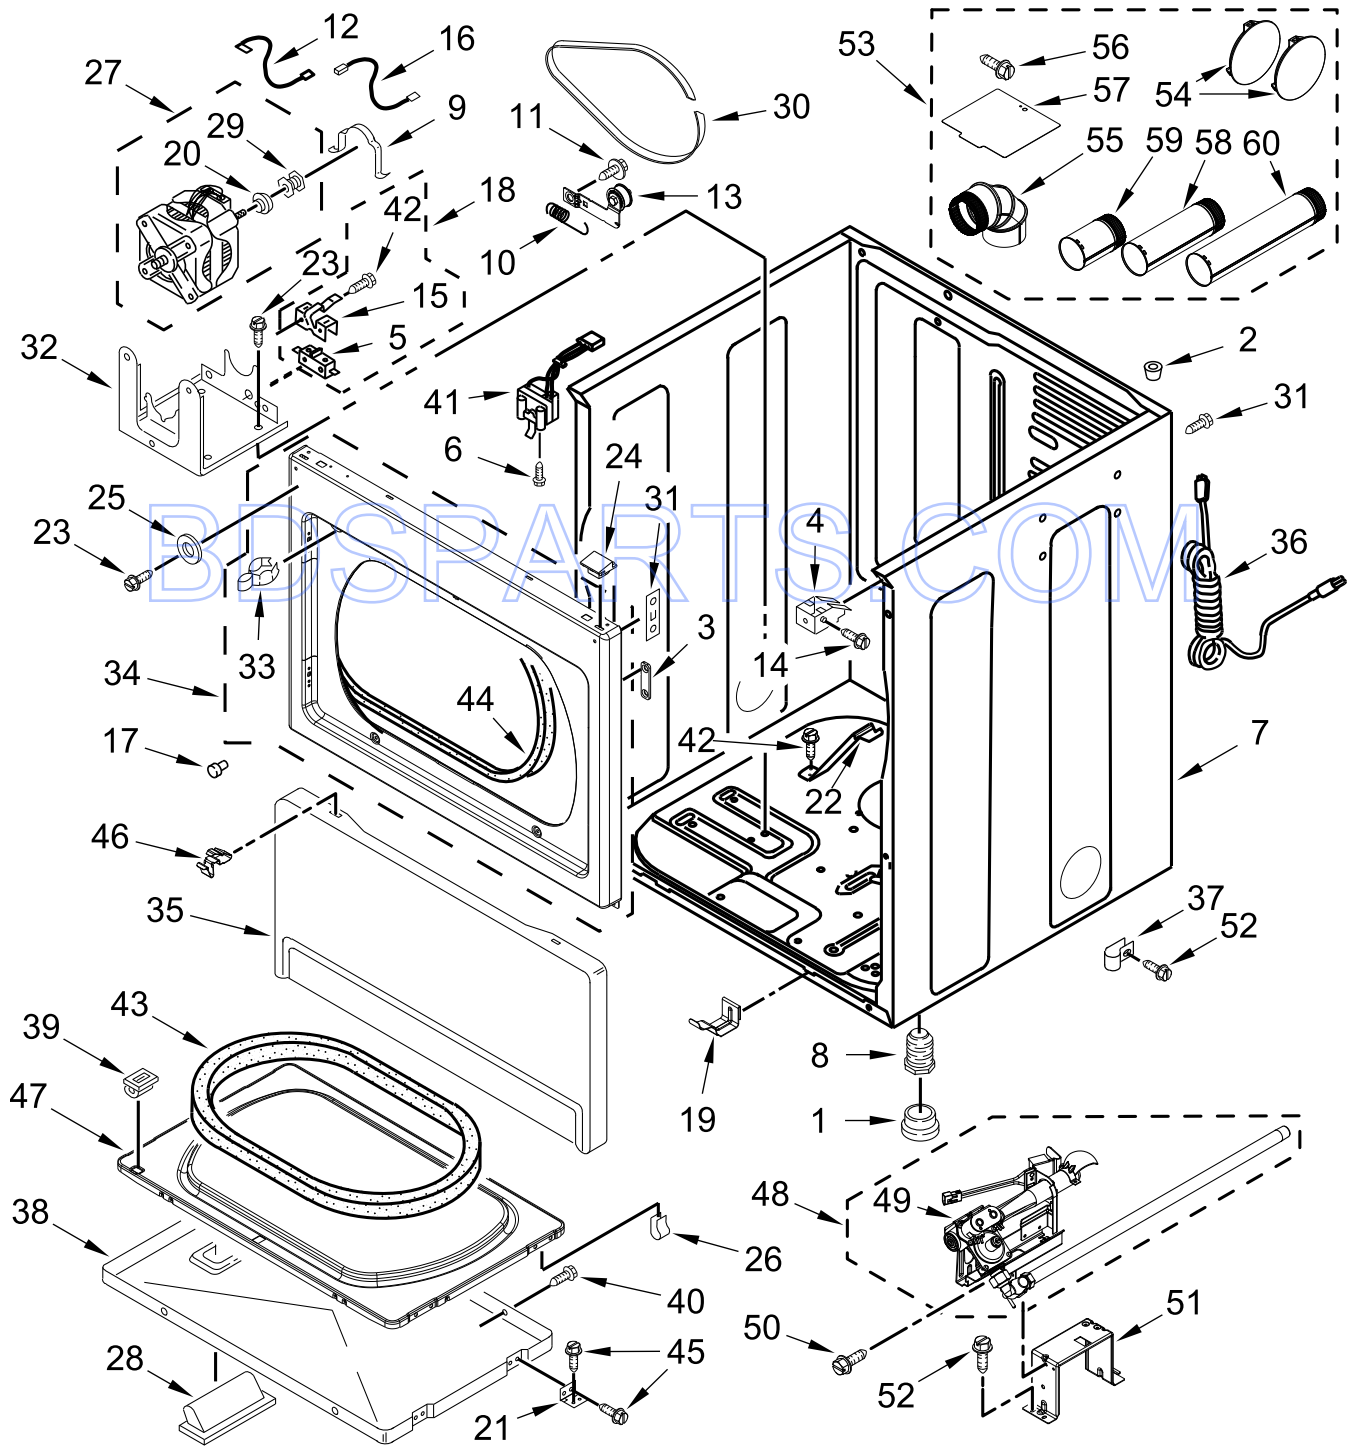

CABINET PARTS

CABINET PARTS

<u>Illus. No.</u>	<u>Part No.</u>	<u>Description</u>	<u>Illus. No.</u>	<u>Part No.</u>	<u>Description</u>	<u>Illus. No.</u>	<u>Part No.</u>	<u>Description</u>
1	3391943	Boot, Foot	21		Assembly, Hinge and Pin	44	3387242	Seal, Front Panel
2	356674	Cone, Wedge				45	342055	Screw
3		Plug, Hinge		W10279703	Silver	46	3388229	Retainer
	W10191265	White	22	8529757	Bracket, Burner	47	W10323061	Door, Rear
4	3391846	Clip, Front Panel	23	3400077	Screw	48	3401797	Burner Assembly (60 Hz)
5	3394881	Switch - Belt	24	345670	Lock Top	49	8281911	Valve, Gas (Complete) 60 Hz
6	697773	Screw	25	3392186	Washer	50	343641	Screw
7		Cabinet	26	W10131123	Nut, "U"	51	3389889	Bracket, Support
	W10547697	White	27	W10396031	Motor	52	3390647	Screw
8	3392100	Foot, Dryer	28	W10116360	Handle, Door	53		Optional Parts Not Included|Dryer Exhaust Kit|(For Side & Bottom Venting)
	279810	Foot, Optional (Extended Length Package Of 2) (Not Included)	29	3394341	Pulley, Motor		279818	Kit, Exhaust Vent
9	660658	Clamp, Motor	30	W10131172	Belt, Drive			
10	W10446781	Spring, Idler	31	W10773242	Screw			
11	3389420	Screw	32	3387118	Bracket, Motor			
12	3398948	Wire, Jumper (Broken Belt Switch)	33	696144	Strike, Door			
			34		Panel, Front			
				W10192882	White	54		Multivent Plug
			35		Panel, Toe	697750		White
				697215	White	55	49026	Elbow
13	W10344193	Pulley-Idler Assembly	36	3401401	Cord, Power	56	488729	Screw
14	3391915	Screw	37	3387561	Clamp, Pipe	57	3394331	Plate, Cover
15	8066120	Lever Switch	38	W10322546	Door, Front	58	8563747	Pipe, Exhaust (Medium)
16	W10167612	Wire, Belt Switch	39	3392538	Assembly, Door Catch	59	8563750	Pipe, Exhaust (Short)
17	693152	Bumper	40	359625	Screw	60	8563749	Pipe, Exhaust (Long)
18	8066134	Switch Assembly	41	3406109	Switch, Door			
19	W10291934	Clip	42	98129	Screw			
20	3393657	Restrainer, Belt	43	3390735	Seal, Door