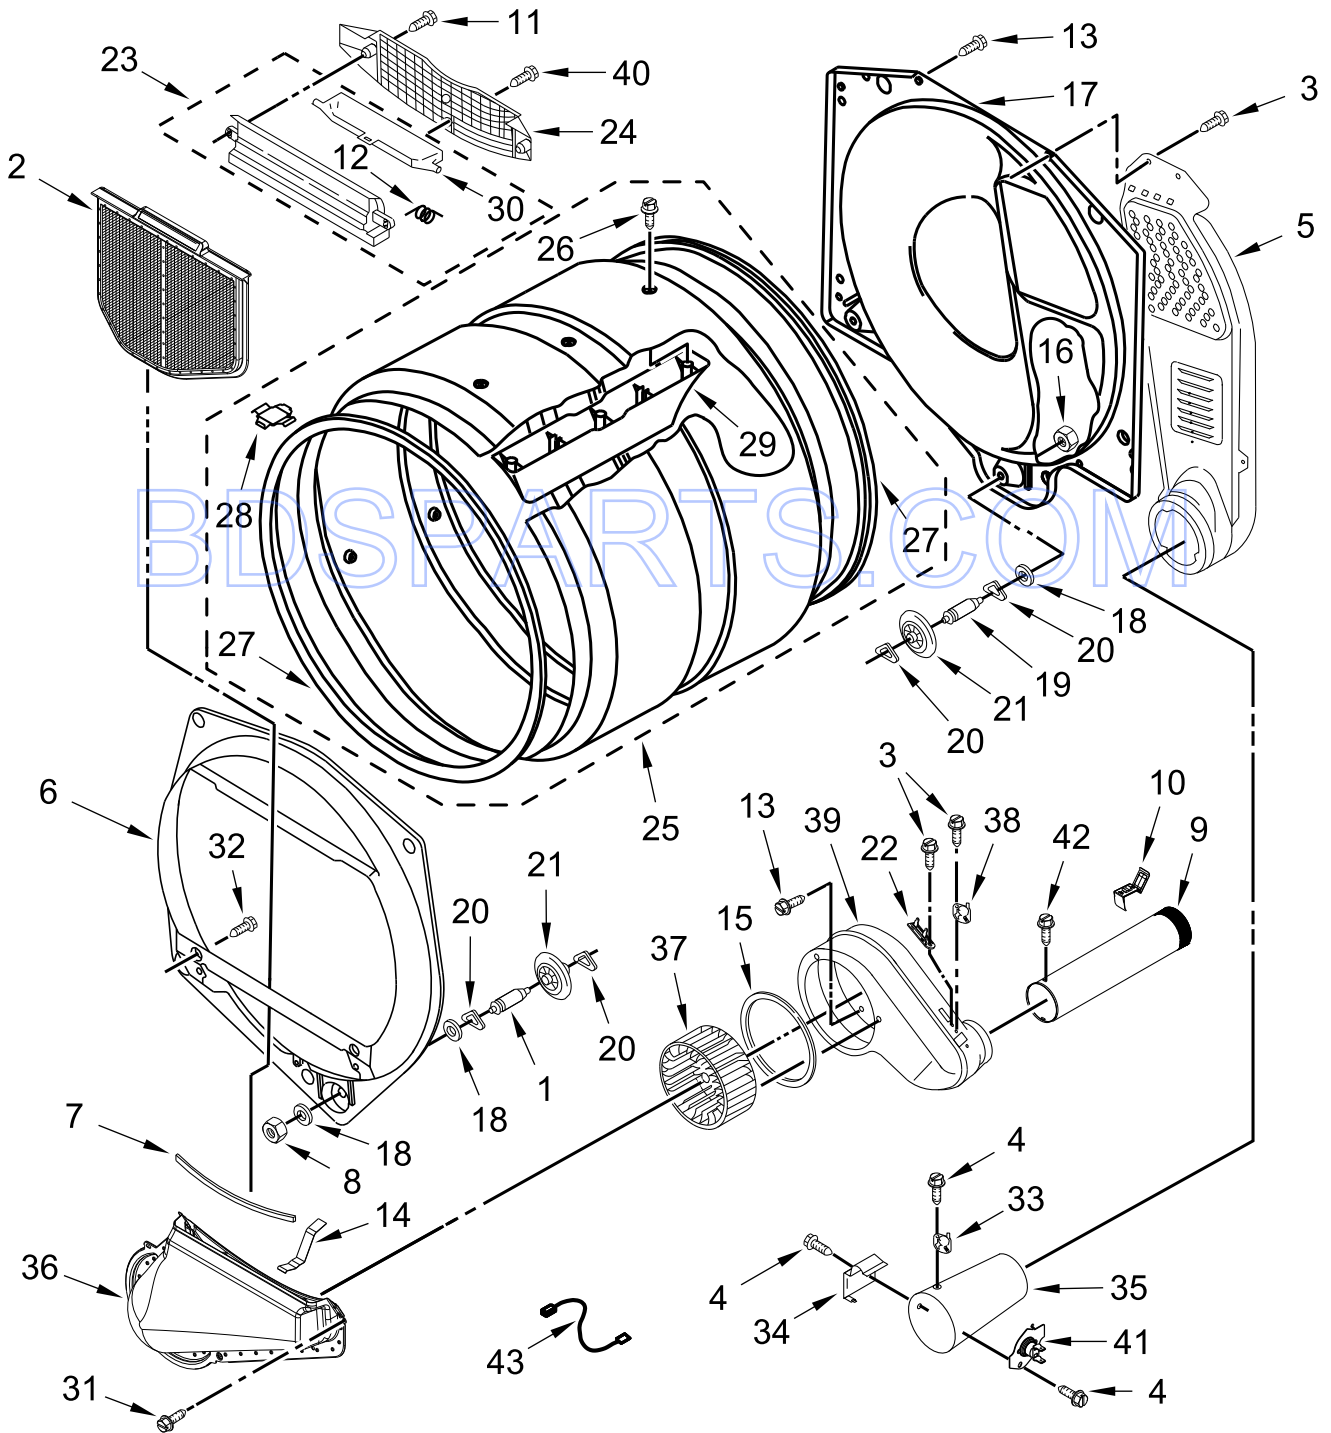

BULKHEAD PARTS

BULKHEAD PARTS

<u>Illus. No.</u>	<u>Part No.</u>	<u>Description</u>	<u>Illus. No.</u>	<u>Part No.</u>	<u>Description</u>	<u>Illus. No.</u>	<u>Part No.</u>	<u>Description</u>
1	W10359271	Shaft, Drum Roller - Right Hand Thread	15	697770	Seal, Plate Cover	29	697693	Baffle, Drum
2		Lint Screen	16	W10001120	Nut, Hex (Left Hand Thread)	30	W10685668	Door, Lint Screen
	W10596627	White	17	3387809	Bulkhead, Rear	31	489463	Screw
3	8533971	Screw	18	3387459	Washer	32	3357011	Screw
4	90767	Screw	19	W10359272	Shaft, Drum Roller - Left Hand Thread	33	3391912	Thermostat, Hi Limit
5	3394346	Assembly, Air Duct	20	W10512946	Washer, Tri Ring	34	338906	Sensor, Radiant
6	697557	Bulkhead, Front	21	W10314171	Roller, Support	35	8573824	Funnel, Burner
7	697814	Seal, Drum Front	22	3392519	Fuse, Thermal (91C)	36	8066168	Assembly, Lint Duct
8	3934666	Nut, Hex	23	W10685669	Assembly, Outlet Housing	37	W10349492	Wheel, Blower
9	8066224	Pipe, Exhaust	24	W10692558	Grill, Outlet	38	8577274	Thermistor
10	8572105	Clip, Exhaust	25	W10545923	Assembly, Drum	39	8544362	Housing, Blower
11	3387230	Screw	26	W10219342	Screw	40	695240	Screw
12	3394986	Spring, Lint Screen Door	27	W10521118	Seal, Drum	41	8573713	Cut-Off, Thermal
13	3390647	Screw	28	8066086	Plug, Drum Hole	42	693995	Screw
14	W10345456	Clip, Spring				43	3401707	Jumper, Wire

BDS PARTS.COM