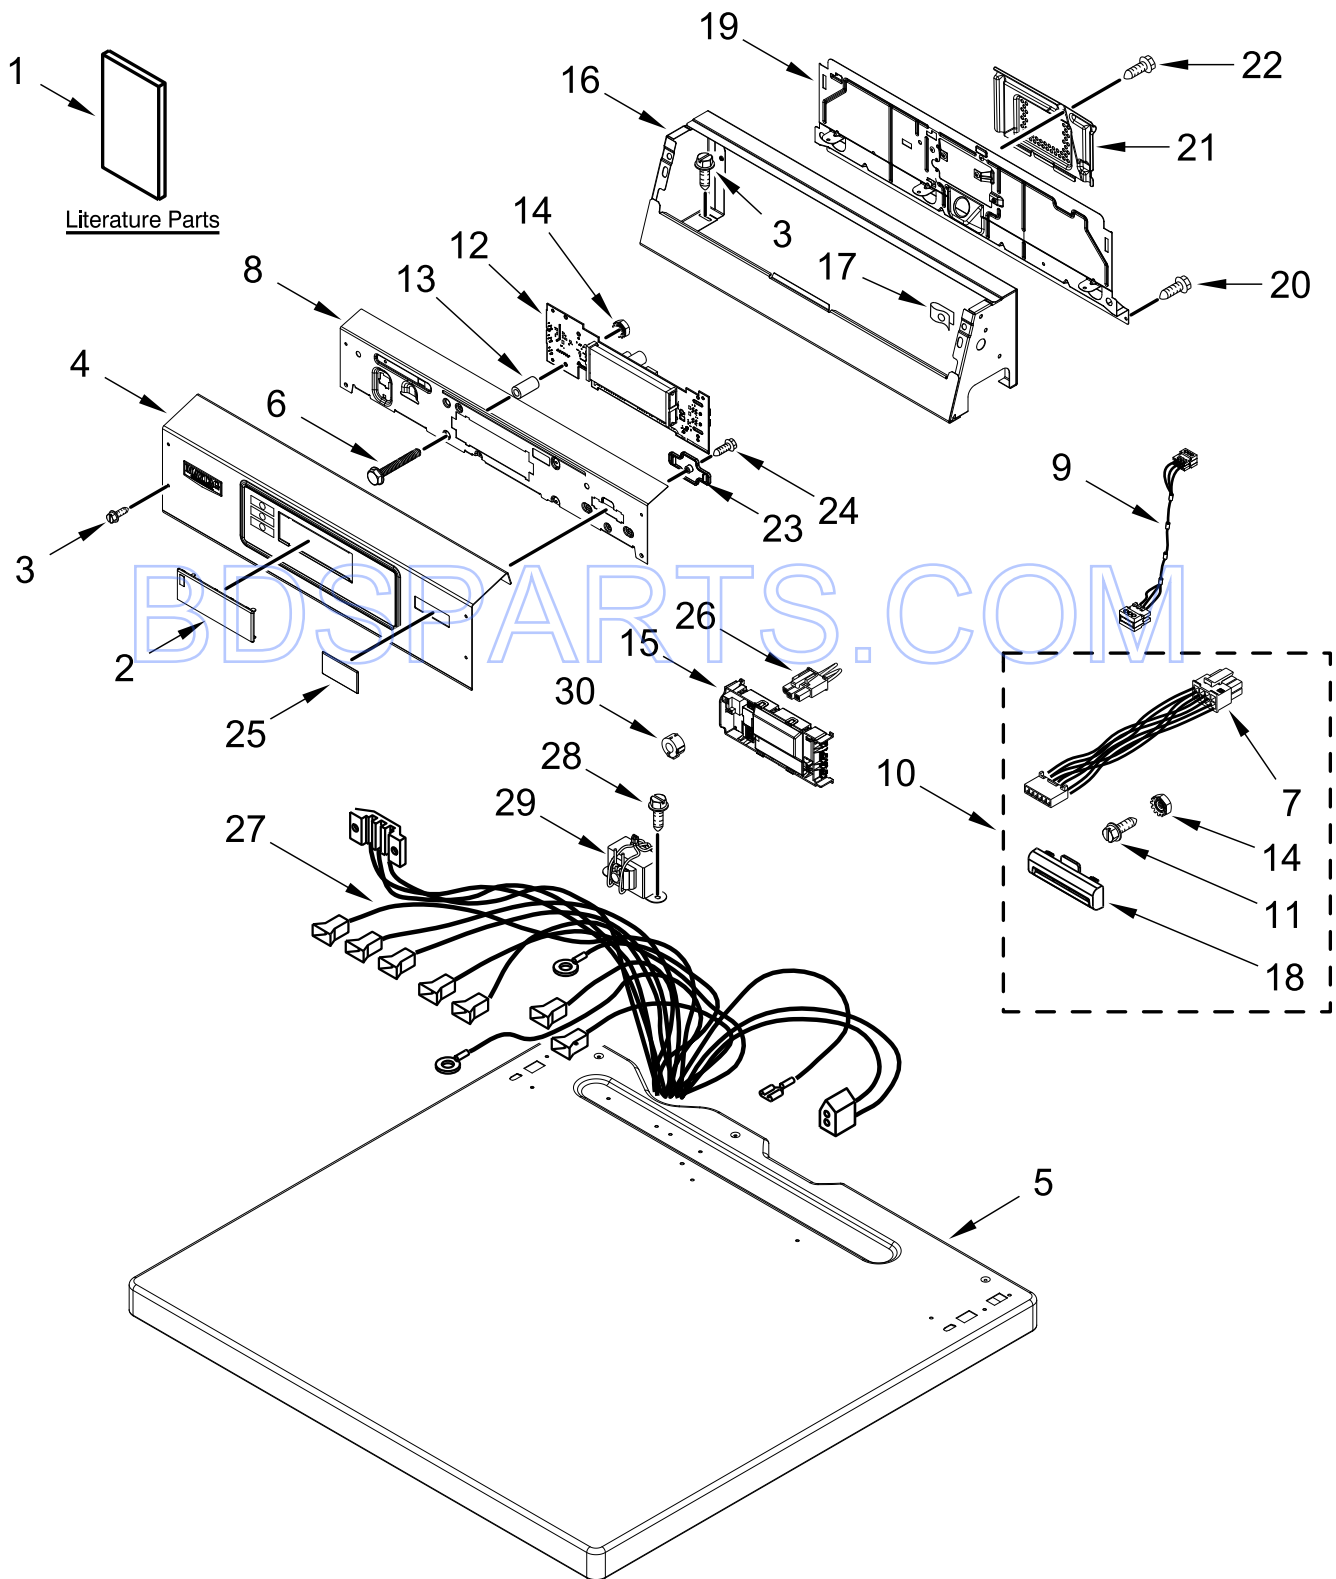

# TOP AND CONSOLE PARTS

<u>Illus. No.</u>	<u>Part No.</u>	<u>Description</u>	<u>Illus. No.</u>	<u>Part No.</u>	<u>Description</u>	<u>Illus. No.</u>	<u>Part No.</u>	<u>Description</u>
1		Literature Parts	8	W10845298	Bracket, Control	21	8317339	Cover, Terminal Block
	W10868655	Installation Instructions	9	W10881678	Harness, UI	22	98139	Screw
	W10135291	Instructions, Installation (Card Reader)	10	W10135415	Card Reader, Conversion Kit	23	W10137770	Retainer, Card Reader Cover
	W10868965	Tech Sheet	11	W10143462	Screw	24	3400618	Screw
	W10868768	Wiring Diagram	12	W10852653	Control Board	25	W10137769	Cover, Card Reader
2	W10267645	Cover, Display	13	W10133514	Standoff, Circuit Board	26	W10133282	Jumper, Switch Service/Vault
3	W10386302	Screw	14	W10139046	Nut	27	W10864805	Harness, Main
4	W10845284	Fascia	15	W10166305	Control Board	28	8533971	Screw
5		Top	16	W10461095	Console	29	W10131839	Transformer
	W10136704	White	17	W10131123	Nut, "U"	30	3407172	Choke, Harness
6	W10137322	Screw	18	W10131115	Bezel			
7	W10133304	Card Reader, Harness	19	W10863353	Panel, Rear (Console)			
			20	3390647	Screw			