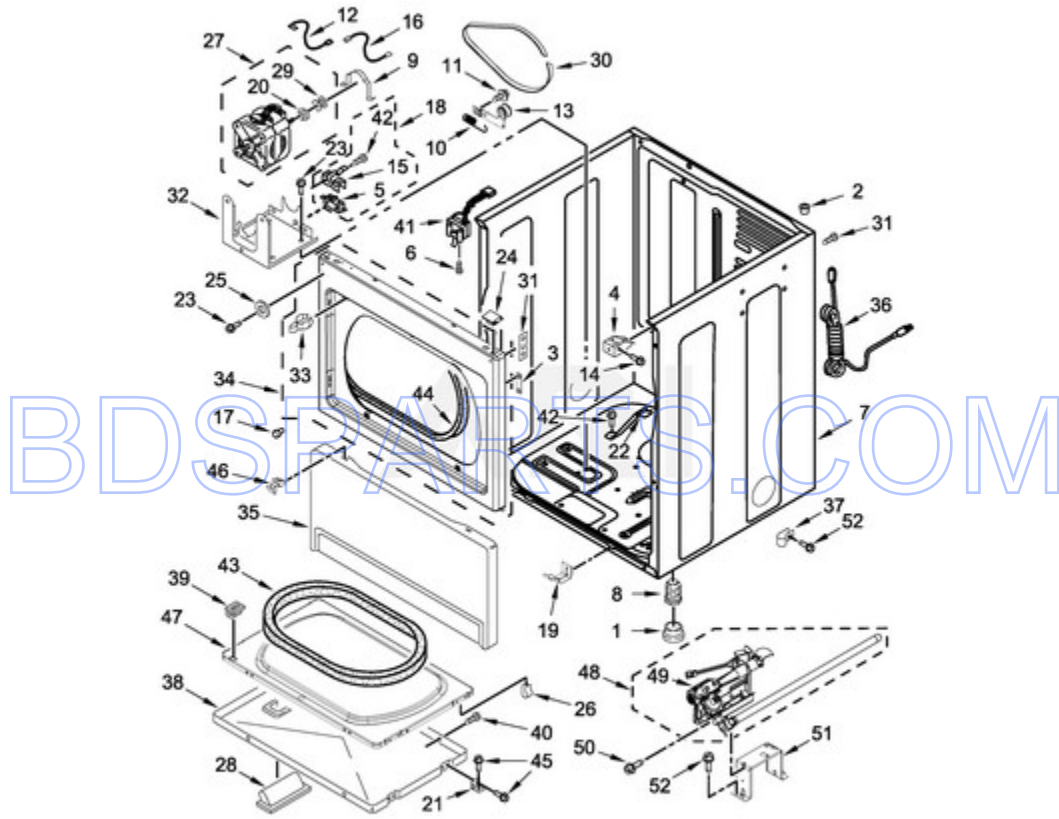

MDG20PRAWW1 - 03 - CABINET PARTS

CABINET PARTS

Ref #	Part #	Description	Qty	Context	Note	MSRP
9	660658	CLAMP, MOTOR				
11	3389420	SCREW				
20	3393657	RESTRAINER, BELT				
30	W10131172	BELT, DRIVE				
44	3387242	SEAL, FRONT PANEL				
1	3391943	BOOT, FOOT				
45	342055	SCREW				
52	3390647	SCREW				
10	W10446781	SPRING, IDLER				
37	3387561	CLAMP, PIPE				
51	3389889	BRACKET, SUPPORT				
50	343641	SCREW				
4	3391846	CLIP, FRONT PANEL				
5	3394881	SWITCH - BELT				
14	3391915	SCREW				
16	W10167612	WIRE, BELT SWITCH				
2	356674	CONE, WEDGE				
17	693152	BUMPER				
6	697773	SCREW				
3	W10191265	PLUG, HINGE (WHITE)				
32	3387118	BRACKET, MOTOR				
25	3392186	WASHER				
24	345670	LOCK TOP				
41	3406109	SWITCH, DOOR				
42	98129	SCREW				
15	8066120	LEVER SWITCH				
46	3388229	RETAINER				
35	697215	PANEL, TOE (WHITE)				
34	W10192882	PANEL, FRONT (WHITE)				
33	696144	STRIKE, DOOR				
43	3390735	SEAL, DOOR				
39	3392538	ASSEMBLY, DOOR CATCH				
12	3398948	WIRE, JUMPER (BROKEN BELT SWITCH)				
29	3394341	PULLEY, MOTOR				
22	8529757	BRACKET, BURNER				
40	359625	SCREW				
18	8066134	SWITCH ASSEMBLY				
19	W10291934	CLIP