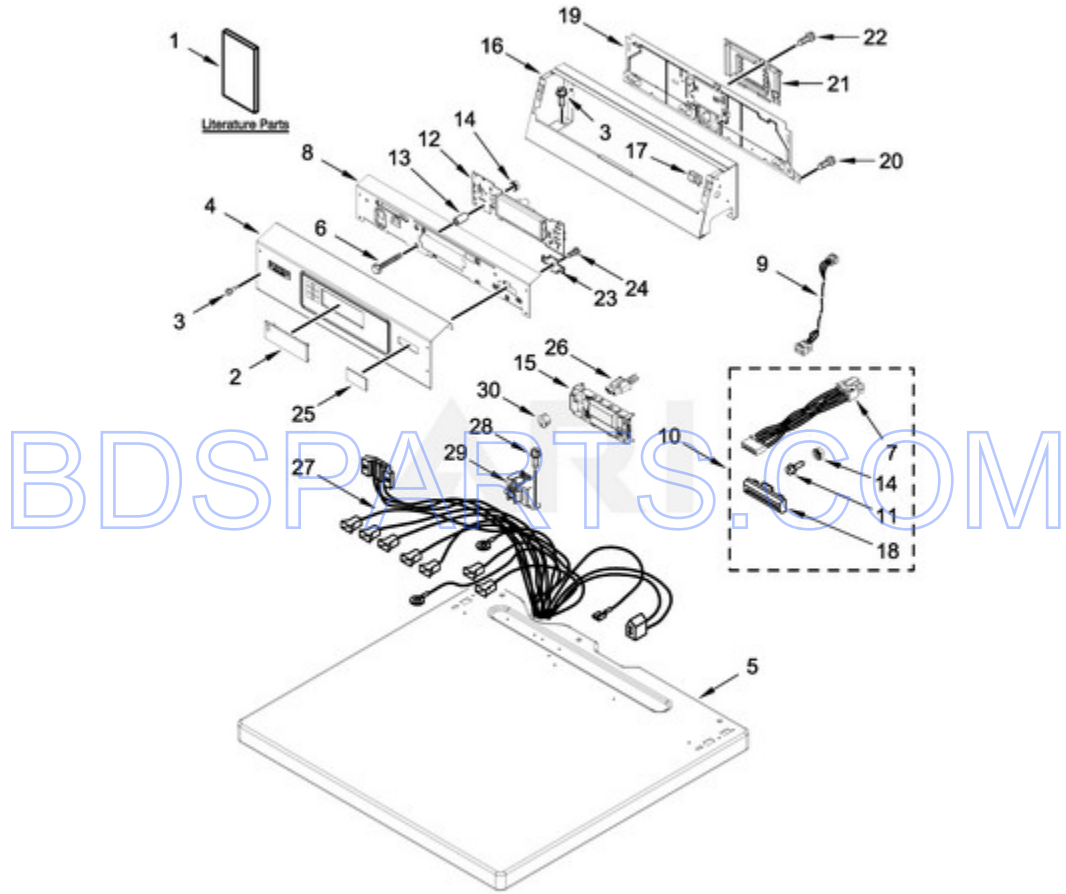

MDG20PRAWW1 - 02 - TOP AND CONSOLE PARTS

TOP AND CONSOLE PARTS

Ref #	Part #	Description	Qty	Context	Note	MSRP
14	W10139046	NUT				4.71
26	W10133282	JUMPER, SWITCH SERVICE/VAULT				8.03
24	3400618	SCREW				25.98
20	3390647	SCREW				4.33
2	W10267645	COVER, DISPLAY				20.04
28	8533971	SCREW				4.33
29	W10131839	TRANSFORMER				67.96
22	98139	SCREW				6.59
3	W10386302	SCREW				4.33
17	W10131123	NUT, "U"				4.33
7	W10133304	CARD READER, HARNESS				12.87
6	W10137322	SCREW				8.68
13	W10133514	STANDOFF, CIRCUIT BOARD				13.68
25	W10137769	COVER, CARD READER				7.90
23	W10137770	RETAINER, CARD READER COVER				28.05
18	W10131115	BEZEL				3.03
11	W10143462	SCREW				4.33
5	W10136704	TOP (WHITE)				113.22
30	3407172	CHOKE, HARNESS				10.60
21	8317339	COVER, TERMINAL BLOCK				41.53
9	W10881678	HARNESS, UI				20.33
1A	W10860796	INSTRUCTIONS, INSTALLATION (CARD READER)				
1C	W10868768	WIRING DIAGRAM MDE20PRAYW				
4	W10845284	FASCIA				222.18
8	W10845298	BRACKET, CONTROL				60.13
10	W10860788	CARD READER, CONVERSION KIT				13.68
19	W10863353	PANEL, REAR (CONSOLE)				109.98
16	W11124005	CONSOLE				107.54
1	W11297000	INSTALLATION INSTRUCTIONS				
1B	W11316644	TECH SHEET				
15	W11299698	CONTROL BOARD				84.50
12	W11299358	USER INTERFACE				138.05
27	W11114147	HARNESS, MAIN				88.35