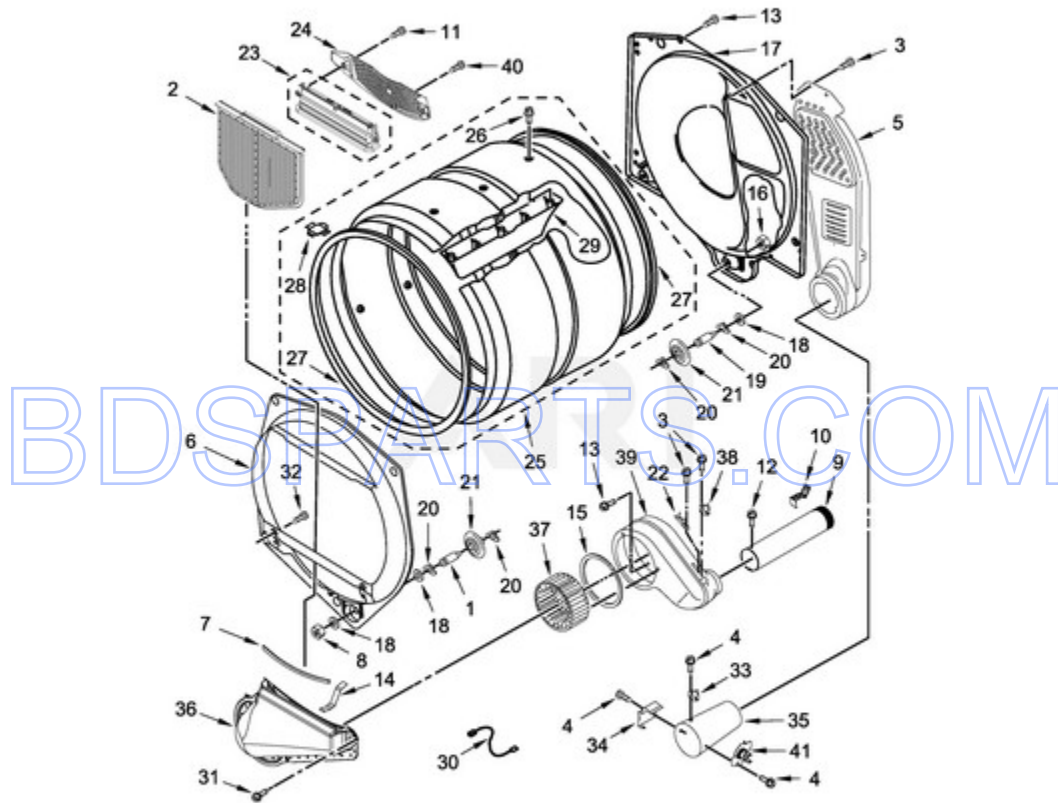

MDG20PRAWW1 - 04 - BULKHEAD PARTS

BULKHEAD PARTS

Ref #	Part #	Description	Qty	Context	Note	MSRP
7	697814	SEAL, DRUM FRONT				
2	W10049370	SCREEN, LINT				
10	8572105	CLIP, EXHAUST				
26	W10219342	SCREW				
15	697770	SEAL, PLATE COVER				
40	695240	SCREW				
38	8577274	THERMISTOR				
13	3390647	SCREW				
32	3357011	SCREW				
3	8533971	SCREW				
8	3934666	NUT, HEX				
31	489463	SCREW				
16	W10001120	NUT, HEX (LEFT HAND THREAD)				
18	3387459	WASHER				
20	W10512946	WASHER, TRI RING				
21	W10314171	ROLLER, SUPPORT				
27	W10521118	SEAL, DRUM				
12	693995	SCREW				
11	3387230	SCREW				
37	W10349492	WHEEL, BLOWER				
35	8573824	FUNNEL, BURNER				
34	338906	SENSOR, RADIANT				
30	3401707	JUMPER, WIRE				
1	W10359271	SHAFT, DRUM ROLLER - RIGHT HAND THREAD				
19	W10359272	SHAFT, DRUM ROLLER - LEFT HAND THREAD				
4	90767	SCREW				
22	3392519	FUSE, THERMAL (91C)				
9	8066224	PIPE, EXHAUST				
6	697557	BULKHEAD, FRONT				
29	697693	BAFFLE, DRUM				
36	8066168	ASSEMBLY, LINT DUCT				
39	8544362	HOUSING, BLOWER				
14	W10345456	CLIP, SPRING				
41	8573713	CUT-OFF, THERMAL				
33	3391912	THERMOSTAT, HI LIMIT				
28	8066086	PLUG, DRUM HOLE				
25	W10545923	ASSEMBLY, DRUM				
23	W10685669	ASSEMBLY, OUTLET HOUSING