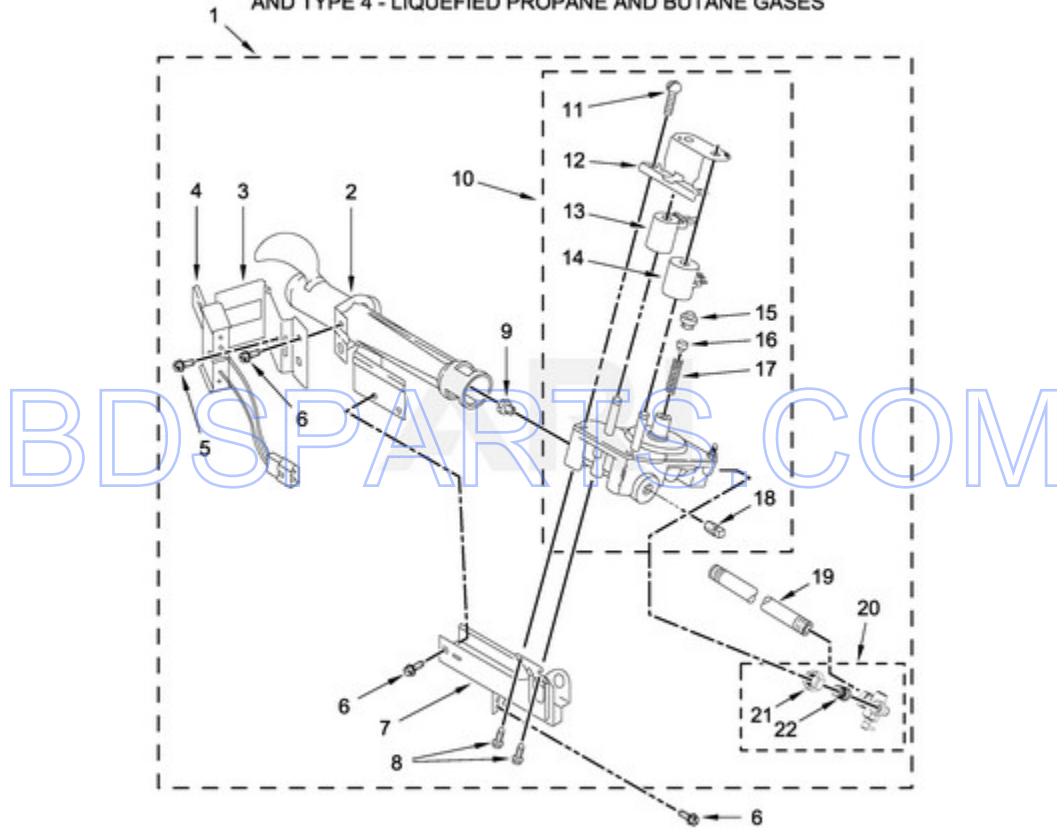

MDG20PRAWW1 - 05 - BURNER ASSEMBLY PARTS

BURNER ASSEMBLY PARTS

USE WITH TYPE 1 - NATURAL
AND TYPE 4 - LIQUEFIED PROPANE AND BUTANE GASES

Ref #	Part #	Description	Qty	Context	Note	MSRP
NI	N/P	FOLLOWING PARTS NOT ILLUSTRATED				
16	694423	SCREW, REGULATOR ADJUSTMENT				
5	3393909	SCREW				
6	343641	SCREW				
8	3387057	SCREW				
11	694421	SCREW, COIL				
18	239822	PLUG, PIPE				
3	694298	BRACKET, IGNITOR				
17	694422	SPRING, REGULATOR				
15	694424	LEAK, LIMITER				
13	694540	COIL, 60 HZ. (2 TERMINAL) (MAIN)				
14	694539	COIL, 60 HZ (SPLIT) (3 TERMINAL) (PILOT POSITION)				
21	233076	NUT, COMPRESSION				
NI	49572A	CONVERSION KIT (TYPE 1 AND 2) TO TYPE (4) L.P.G.				
12	694538	BRACKET, COIL				
7	3389871	BASE, BURNER				
19	W10110395	PIPE, GAS SUPPLY				
9	3397656	ORIFICE, BURNER (TYPE 1 (NATURAL GAS))				
4	686590	IGNITOR				
22	3393767	PIPE, TAIL				
2	688617	TUBE, BURNER				
10	8281911	VALVE, GAS (COMPLETE) 60 HZ				
20	697441	VALVE, GAS				
1	3401797	BURNER ASSEMBLY (60 HZ)