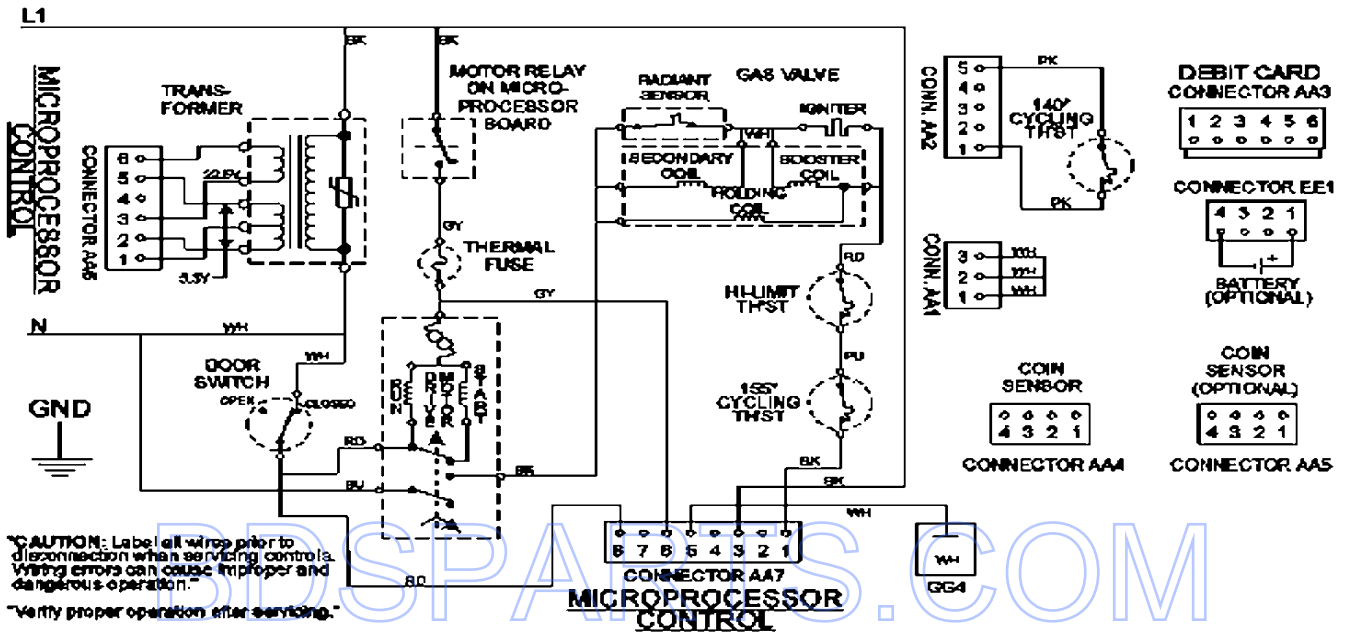

*Color Code (-)=Not Shown #=Series, Serial Prefix or Run No., N=Not Available

Section: MOTOR DRIVE

Model: MDG21PRAWW

Section: MOTOR DRIVE

No.	Part No.	Description	Series	Qty
1	33001789	HOUSING, BLOWER	10	1
-	22001995	SCREW Note: SCREW, EXHAUST DUCT ASSEMBLY	10	1
2	33001800	DUCT ASSY., EXHAUST	10	1
3	410233	RING, RETAINING	10	2
4	33002797	WHEEL, BLOWER	23	1
4	33001790	WHEEL, BLOWER	10	1
5	312967	CLAMP, BLOWER HOUSING	10	1
6	33001855	SCREW (HEX HEAD) Note: SCREW, HOUSING COVER	10	8
7	N 313561	SCREW----NA Note: SCREW, HOUSING COVER	10	3
8	303392	CYCLING THERMOSTAT 140 DEG. Note: THERMOSTAT, CYCLING (140 DEG.)	10	1
-	33303391	THERMOSTAT, CYCLING Note: THERMOSTAT, CYCLING	10	1
9	22001996	SCREW Note: SCREW, THERMOSTAT	10	4
10	33001762	FUSE, THERMAL (W' BRACKET)	10	1
11	314848	SCREW Note: SCREW, THERMAL CUT-OFF	10	1
12	314137	FOOT, RUBBER	10	4
-	33002560	SEAL, BLOWER	10	1
13	33001796	COVER, BLOWER HOUSING	10	1
14	314818	SCREW Note: SCREW, BLOWER HOUSING	10	4
15	33002478	MOTOR	10	1
15	33002795	MOTOR, DRIVE 60HZ	23	1
16	Y015825	CLIP, MOTOR	10	2
18	Y052740	NUT Note: NUT, LEG	10	4
20	310376	CLIP, WIRE HARNESS	10	1
21	33002460	SPRING, IDLER Note: SPRING & IDLER KIT 33002459	10	1
-	33002157	GROMMET	10	1
-	33002461	PLUG FOR SPRING	10	1
22	33001782	IDLER ARM & SHAFT ASSY.	10	1
23	312527	WASHER, IDLER SHAFT (QTY-1)	10	2
24	33001783	BEARING, IDLER ASSEMBLY	10	1
25	312958	RETAINING RING, IDLER SHAFT	10	1
26	315772	SLEEVE, IDLER ARM	10	1
27	Y014874	SCREW Note: SCREW, IDLER ARM SLEEVE	10	1
28	33002466	SUPPORT, MOTOR	10	1
-	N 313561	SCREW----NA Note: SCREW, SUPPORT	10	1
29	N 313561	SCREW----NA Note: SCREW, MOTOR & BLOWER	10	2
30	N 33002465	BASE, (LWR)----NA	10	1
31	22001078	SCREW Note: SCREW, RELAY & BASE	10	2
32	315471	RETAINER, WIRE	10	1
33	410490	SPRING, WIRE HARNESS	10	2
34	306199	RELAY, HEATER	10	1
35	305086	ADJUSTABLE LEG & NUT	10	4

*Color Code (-)=Not Shown #=Series, Serial Prefix or Run No., N=Not Available

Section: WIRING INFORMATION

Model: MDG21PRAWW

ELECTRICAL SCHEMATIC