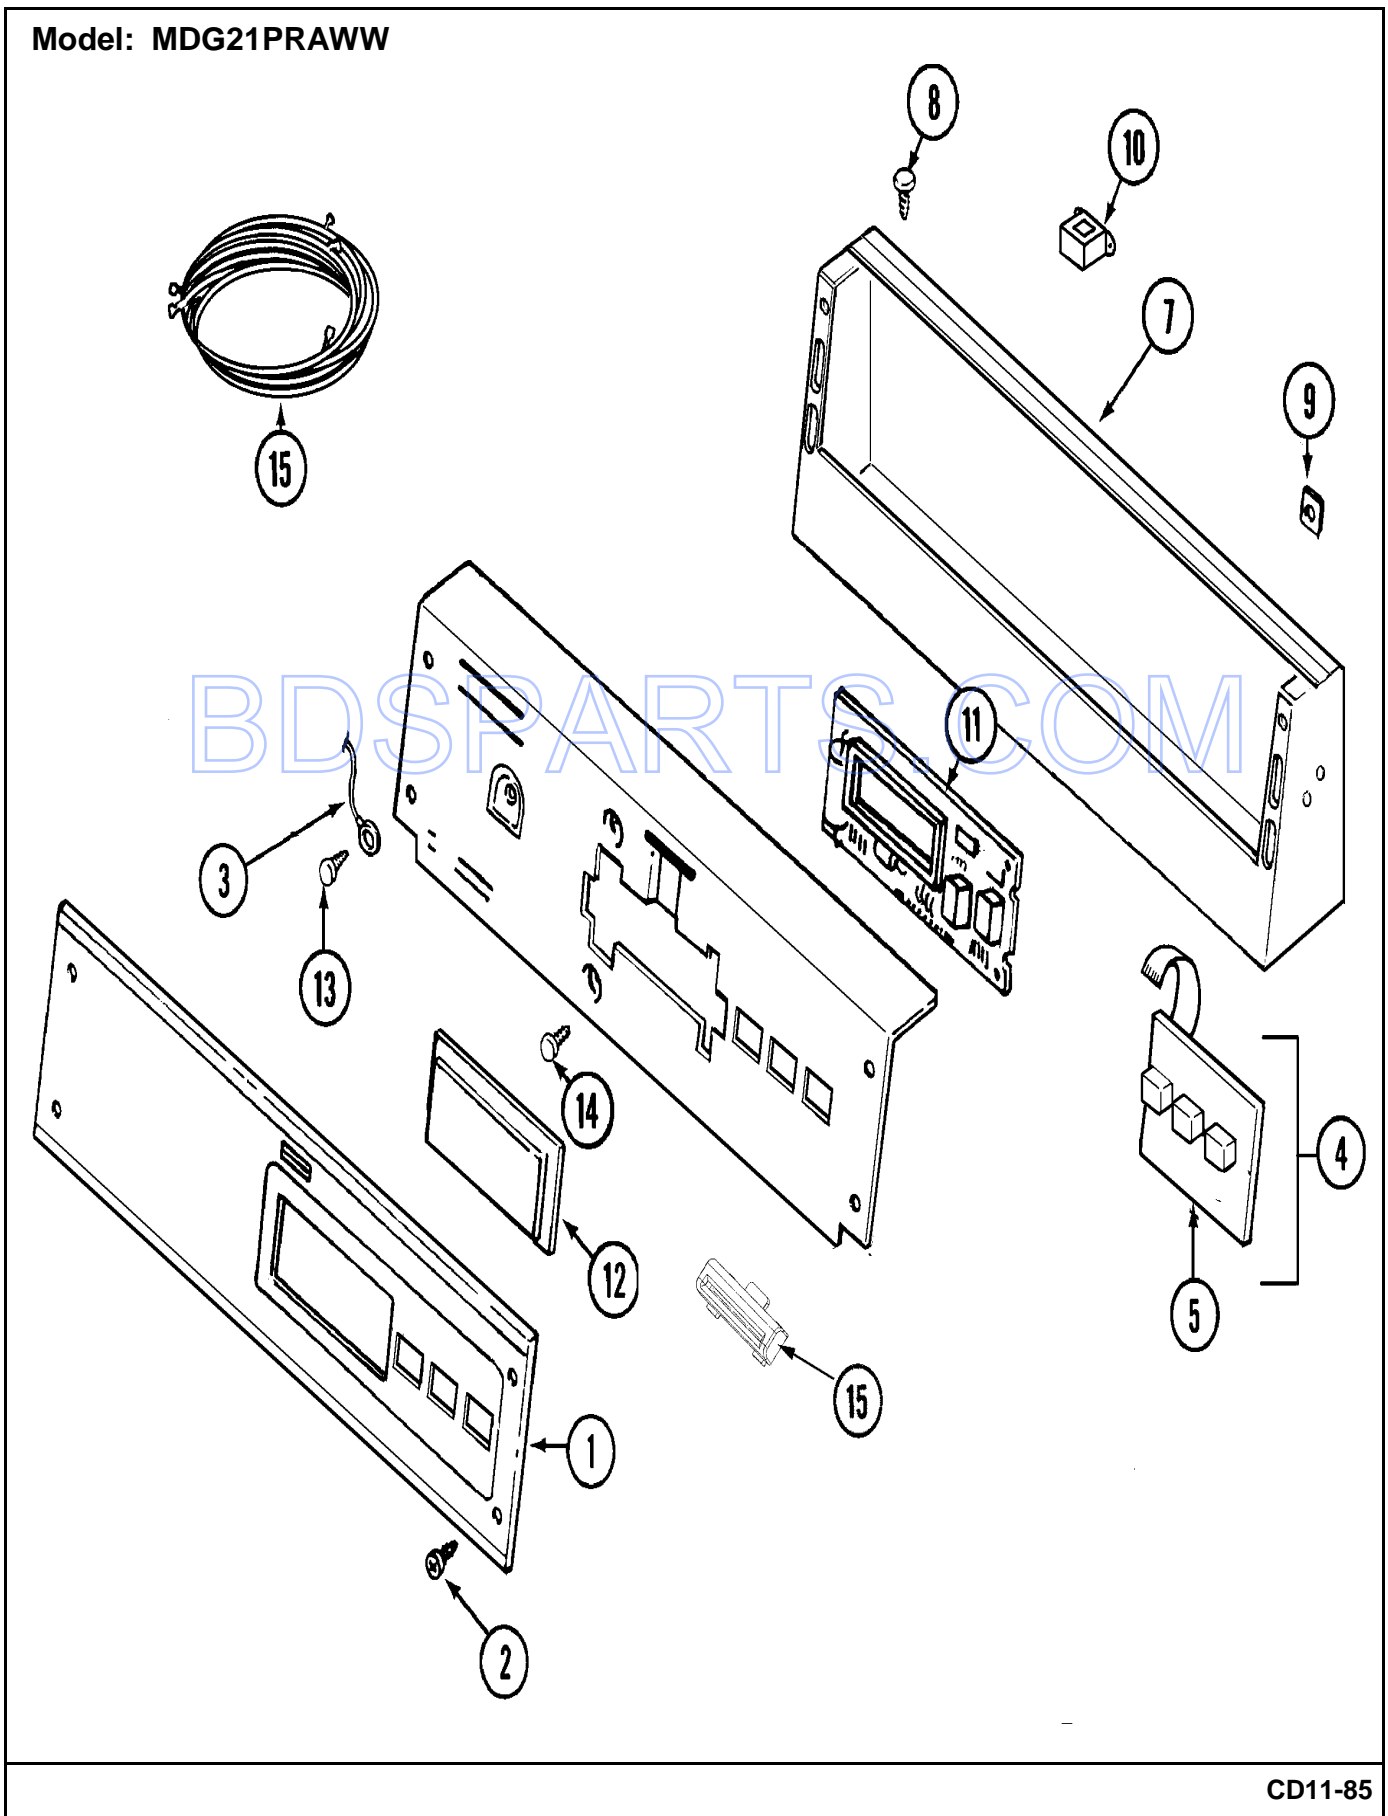

MAYTAG®

©2005 Maytag Services

Section: CONTROL PANEL

Model: MDG21PRAWW

CD11-85

Section: CONTROL PANEL

No.	Part No.	Description	Series	Qty
1	33002669	CONTROL PANEL	10	1
2	215506	SCREW, TORX Note: SCREW, CONTROL PANEL	10	4
3	22001959	WIRE, GROUND	10	1
4	306694	BACKUP PLATE WITH SWITCH Note: CONTROL SWITCH ASSEMBLY	10	1
-	215527	SCREW Note: SCREW, SWITCH	10	2
5	215517	PUSHBUTTON Note: PUSHBUTTON, CONTROL SWITCH	10	1
6	33001956	BRACKET, BACK (WHT)	10	1
-	22001511	DEFLECTOR, WATER (W/ADHESIVE)	10	1
8	22001996	SCREW Note: SCREW, CONSOLE	10	5
9	215003	FASTENER Note: CLIP, SCREW	10	2
10	22001960	TRANSFORMER	10	1
-	211251	SCREW Note: SCREW, TRANSFORMER	10	2
-	22001419	NUT (ELASTIC) Note: NUT, ELASTIC	10	2
11	33001746	BOARD ASSY., CIRCUIT	10	1
-	33001204	STANDOFF, CIRCUIT BOARD	10	1
-	912077	LOCKNUT	10	6
12	22001962	COVER, DISPLAY	10	1
13	211252	SCREW Note: SCREW, GROUND WIRE	10	1
14	215526	SCREW Note: SCREW, CONTROL BOARD	10	2
15	22001976	BEZEL	10	1
-	33001856	READER HARNESS KIT (16")	10	1
-	22001973	HARNESS, PR SERVICE	10	1