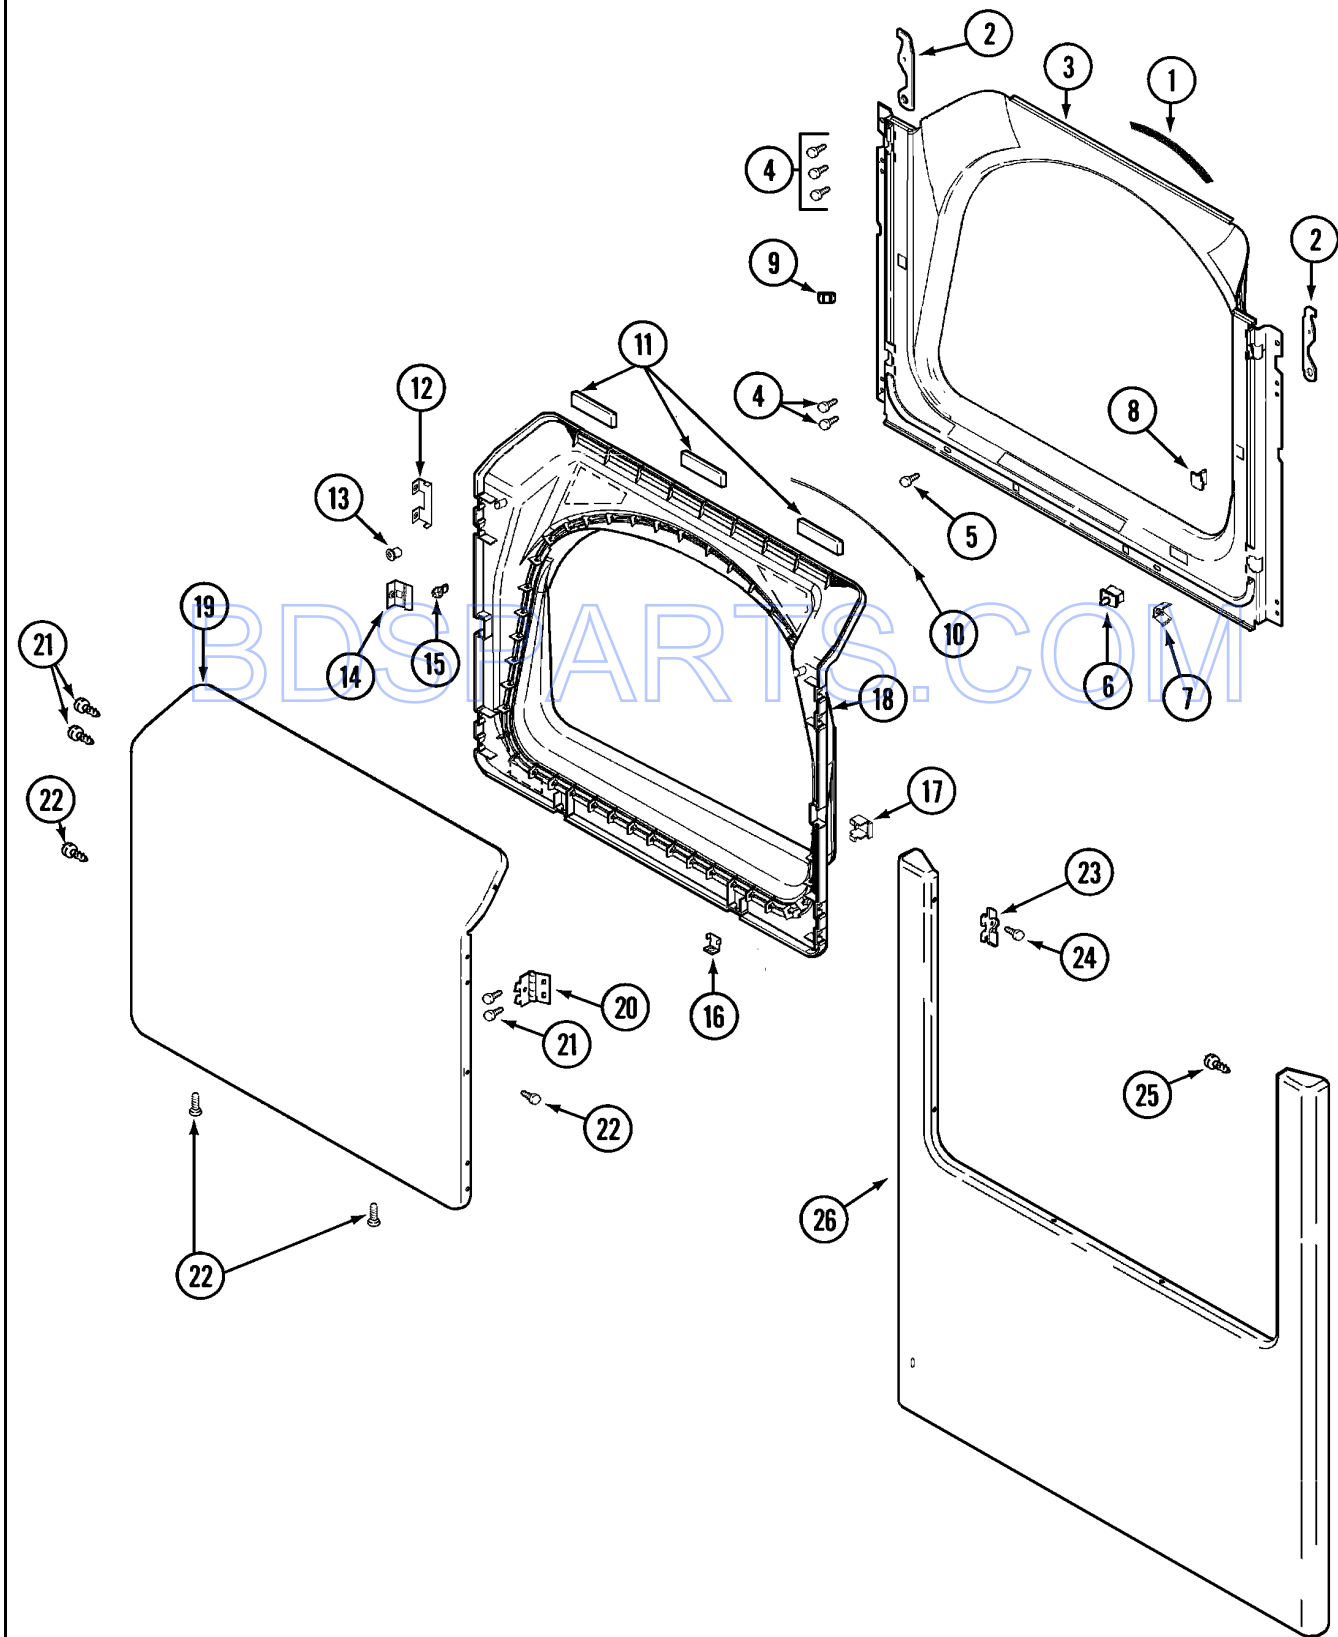

Section: DOOR

Model: MDG21PRAWW

CD12-6

Section: DOOR

No.	Part No.	Description	Series	Qty
1	33001767	SEAL, SHROUD	10	1
2	22002247	HOOK, SECURITY	10	2
3	33001778	SHROUD (WHT)	10	1
4	22001995	SCREW Note: SCREW, TUMBLER FRONT & SHROUD	10	10
5	33001768	SCREW, SHROUD Note: SCREW, SHROUD & OUTLET DUCT	10	2
6	33001509	SWITCH, DOOR	10	1
7	33001760	BRACKET, HINGE	10	4
8	33001763	PLUG, INNER DOOR	10	1
9	Y304578	CATCH, DOOR (FEMALE)	10	1
10	33002094	SEAL, DOOR	10	1
11	22002038	CLIP, DOOR (DOUBLE)	10	4
12	33001771	BUSHING, INNER DOOR	10	2
13	33001793	BRACKET, STRIKE	10	1
14	33001761	STRIKE, DOOR (MALE)	10	1
15	22002039	CLIP, DOOR (SINGLE)	10	2
16	33001763	PLUG, INNER DOOR	10	1
17	22002039	CLIP, DOOR (SINGLE)	10	2
18	33002544	DOOR, INNER W/SEAL (WHT)	10	1
19	22003785	DOOR, OUTER (WHT)	10	1
20	33001759	HINGE, DOOR	10	2
21	22002062	SCREW Note: SCREW, HINGE	10	4
22	22002063	SCREW #8-18AB WAFER HD	10	6
23	33001764	COVER, HINGE HOLE (WHT)	10	2
24	33001846	SCREW Note: SCREW, HINGE HOLE COVER	10	2
-	22002244	CLIP, GROUNDING	10	1
25	22002243	SCREW Note: SCREW, HINGE BRACKET	10	2
-	22002239	CLIP, LOWER FRONT PANEL	10	2
26	22002241	PANEL, FRONT (WHT)	10	1

*Color Code (-)=Not Shown #=Series, Serial Prefix or Run No., N=Not Available