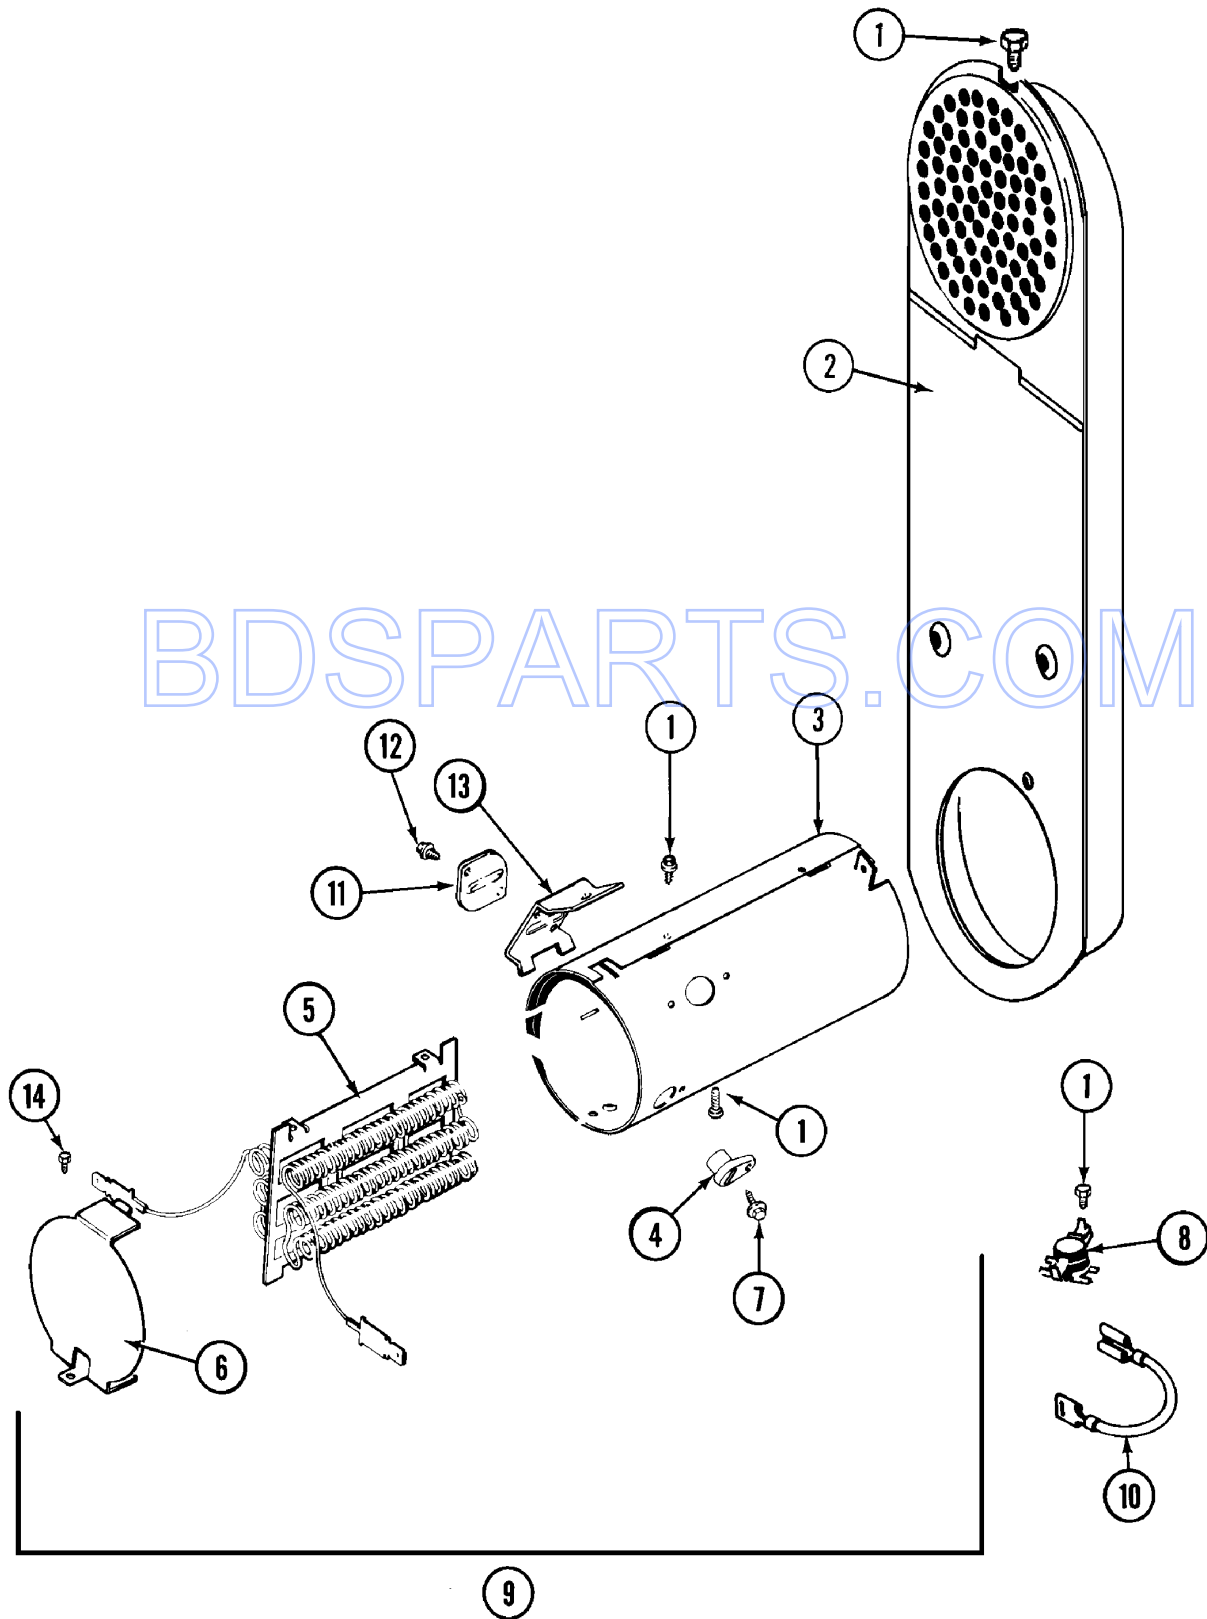

Section: HEATER

Model: MDG21PRAWW

Section: HEATER

No.	Part No.	Description	Series	Qty
1	211294	SCREW	10	1
2	33001803	DUCT ASSY., INLET	10	1
3	314995	HEATER ENCLOSURE	10	1
4	314998	INSULATOR, TERMINAL	10	2
5	307185	HEATER SUB-ASSEMBLY (240V)	10	1
6	314999	SHIELD, RADIANT	10	1
7	N 314554	SCREW Note: SCREW, TERMINAL INSULATOR	10	2
8	303396	THERMOSTAT, HI-LIMIT (ELEC)	10	1
10	Y307173	WIRE, JUMPER	10	1
11	307473	FUSE, THERMAL	10	1
12	314848	SCREW Note: SCREW, THERMAL FUSE	10	3
13	315346	BRACKET, THERMAL FUSE	10	1
14	33002046	SCREW, Note: SCREW, RADIANT SHIELD	10	1
-	Y308590	CONVERSION KIT (240V TO 208V)	10	1

BDSPARTS.COM

*Color Code (-)=Not Shown #=Series, Serial Prefix or Run No., N=Not Available