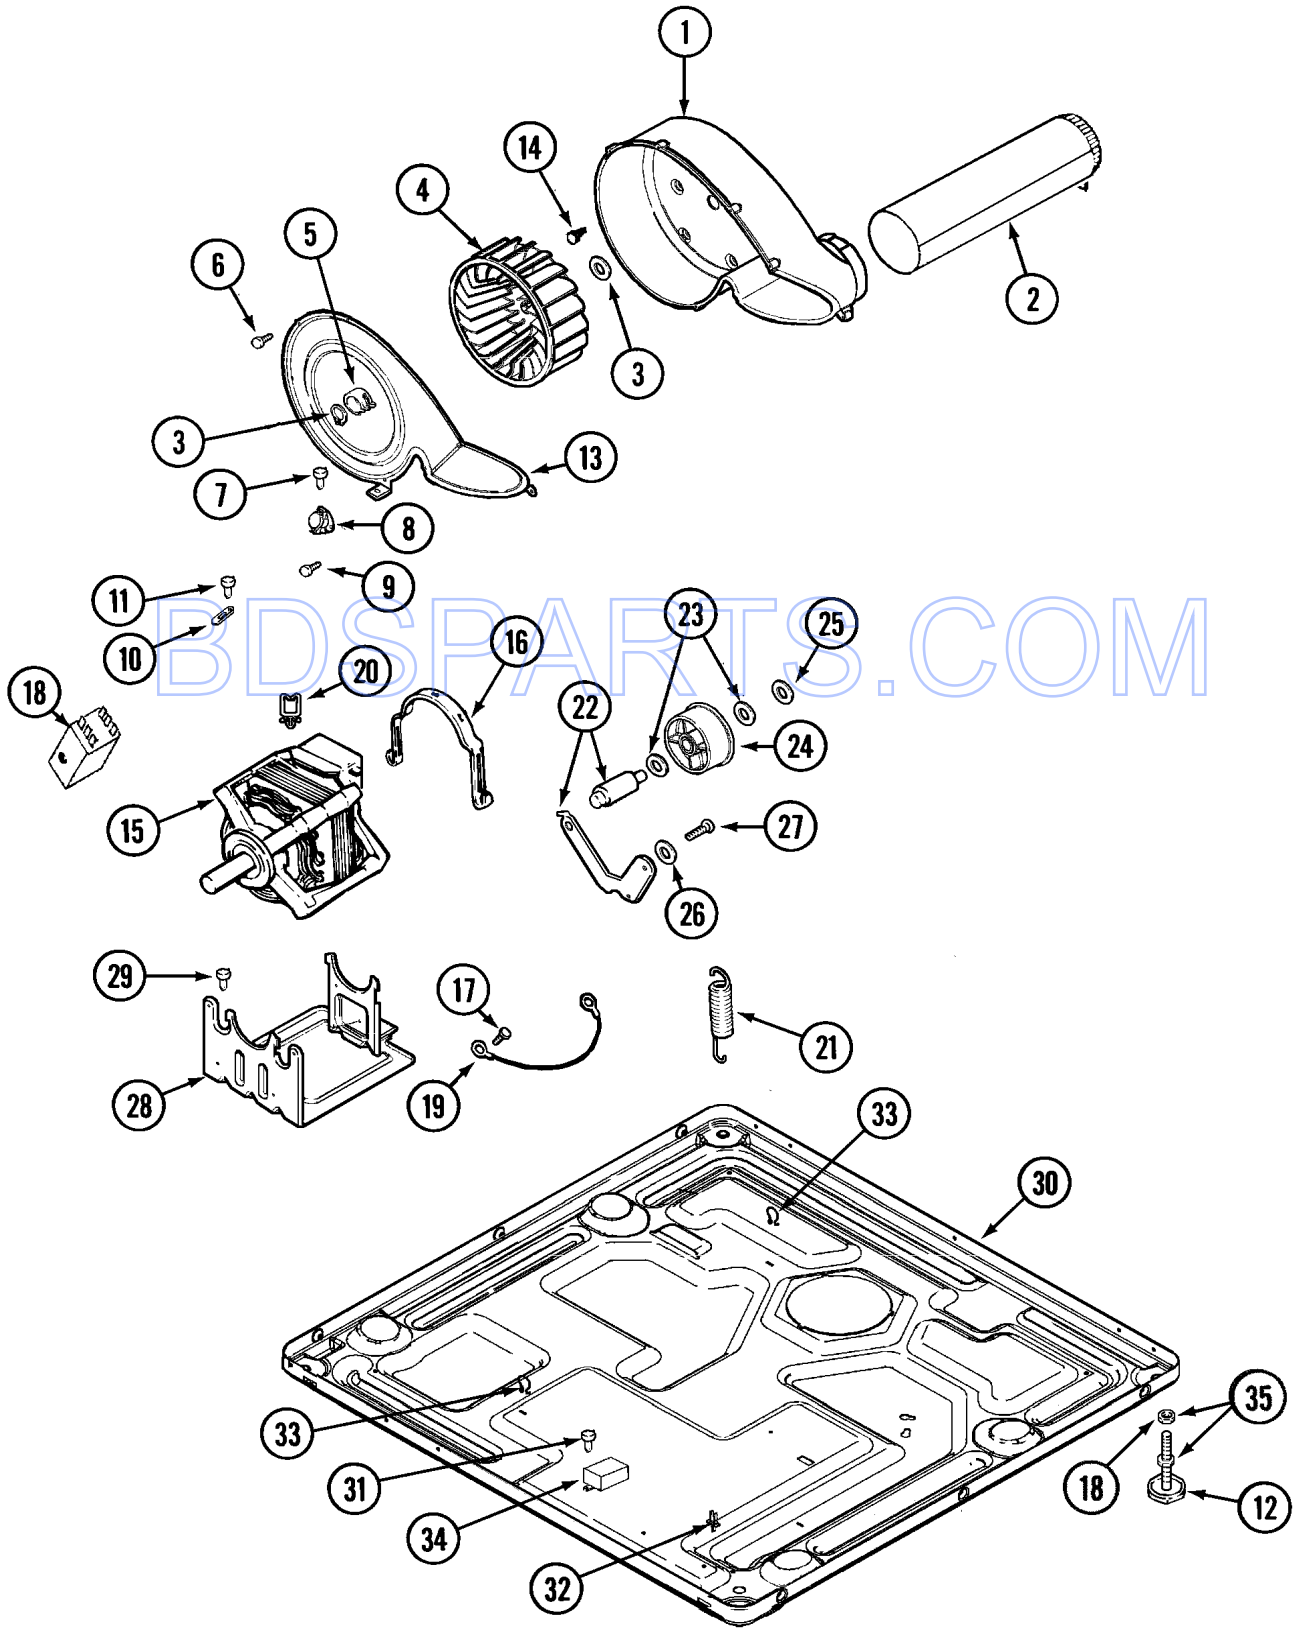

Section: MOTOR DRIVE

Model: MDG21PRAWW

Section: MOTOR DRIVE

No.	Part No.	Description	Series	Qty
1	33001789	HOUSING, BLOWER	10	1
-	22001995	SCREW Note: SCREW, EXHAUST DUCT ASSEMBLY	10	1
2	33001800	DUCT ASSY., EXHAUST	10	1
3	410233	RING, RETAINING	10	2
4	33002797	WHEEL, BLOWER	23	1
4	33001790	WHEEL, BLOWER	10	1
5	312967	CLAMP, BLOWER HOUSING	10	1
6	33001855	SCREW (HEX HEAD) Note: SCREW, HOUSING COVER	10	8
7	N 313561	SCREW----NA Note: SCREW, HOUSING COVER	10	3
8	303392	CYCLING THERMOSTAT 140 DEG. Note: THERMOSTAT, CYCLING (140 DEG.)	10	1
-	33303391	THERMOSTAT, CYCLING Note: THERMOSTAT, CYCLING	10	1
9	22001996	SCREW Note: SCREW, THERMOSTAT	10	4
10	33001762	FUSE, THERMAL (W' BRACKET)	10	1
11	314848	SCREW Note: SCREW, THERMAL CUT-OFF	10	1
12	314137	FOOT, RUBBER	10	4
-	33002560	SEAL, BLOWER	10	1
13	33001796	COVER, BLOWER HOUSING	10	1
14	314818	SCREW Note: SCREW, BLOWER HOUSING	10	4
15	33002478	MOTOR	10	1
15	33002795	MOTOR, DRIVE 60HZ	23	1
16	Y015825	CLIP, MOTOR	10	2
18	Y052740	NUT Note: NUT, LEG	10	4
20	310376	CLIP, WIRE HARNESS	10	1
21	33002460	SPRING, IDLER Note: SPRING & IDLER KIT 33002459	10	1
-	33002157	GROMMET	10	1
-	33002461	PLUG FOR SPRING	10	1
22	33001782	IDLER ARM & SHAFT ASSY.	10	1
23	312527	WASHER, IDLER SHAFT (QTY-1)	10	2
24	33001783	BEARING, IDLER ASSEMBLY	10	1
25	312958	RETAINING RING, IDLER SHAFT	10	1
26	315772	SLEEVE, IDLER ARM	10	1
27	Y014874	SCREW Note: SCREW, IDLER ARM SLEEVE	10	1
28	33002466	SUPPORT, MOTOR	10	1
-	N 313561	SCREW----NA Note: SCREW, SUPPORT	10	1
29	N 313561	SCREW----NA Note: SCREW, MOTOR & BLOWER	10	2
30	N 33002465	BASE, (LWR)----NA	10	1
31	22001078	SCREW Note: SCREW, RELAY & BASE	10	2
32	315471	RETAINER, WIRE	10	1
33	410490	SPRING, WIRE HARNESS	10	2
34	306199	RELAY, HEATER	10	1
35	305086	ADJUSTABLE LEG & NUT	10	4

*Color Code (-)=Not Shown #=Series, Serial Prefix or Run No., N=Not Available