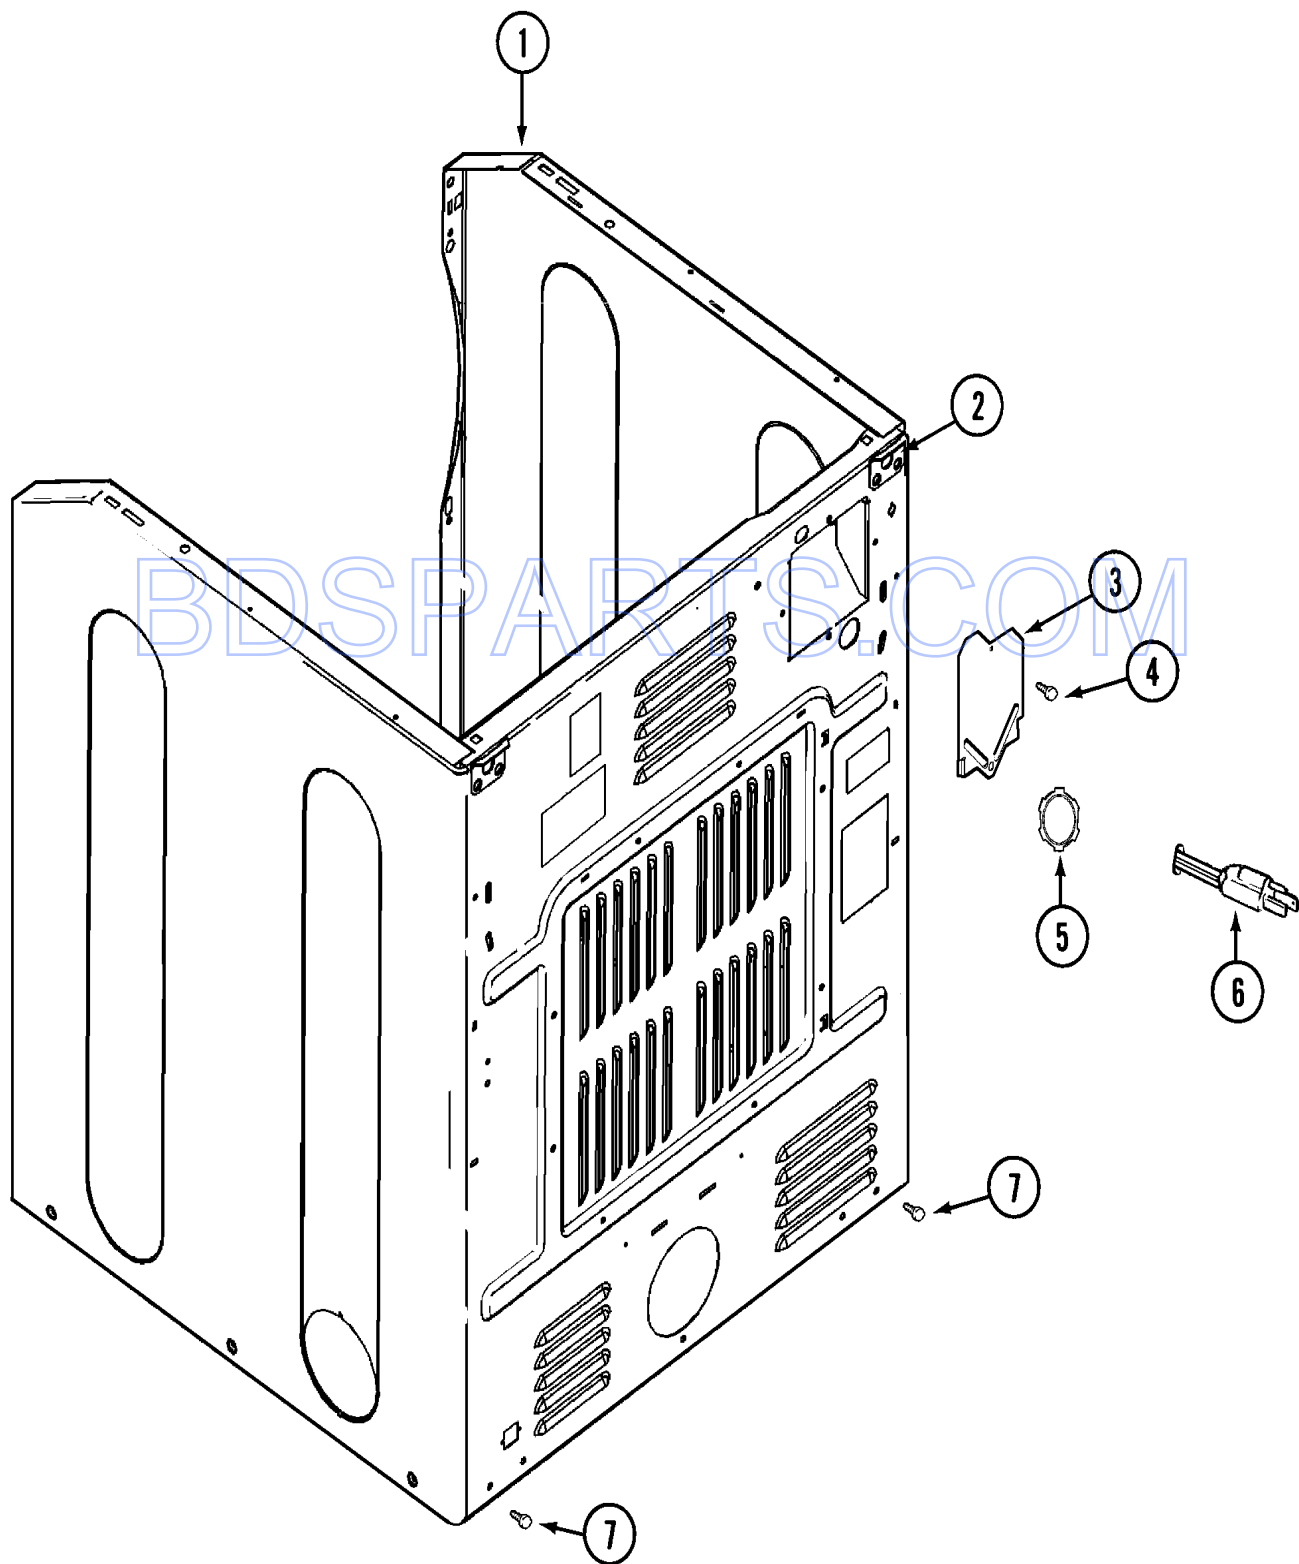

Section: CABINET-REAR

Model: MDG21PRAWW

CD21-19

Section: CABINET-REAR

No.	Part No.	Description	Series	Qty
1	N 22003582	CABINET, ASSY. (WHT-AS PK)	10	1
2	22003367	HINGE, PLASTIC	10	2
-	22001995	SCREW Note: SCREW, HINGE	10	2
3	33001795	COVER, TERMINAL BLOCK	10	1
4	22001995	SCREW Note: SCREW, TERMINAL BLOCK COVER	10	2
5	33001425	LOCKNUT, EARED FOR CANADIAN	10	1
6	22003062	CORD, POWER (AS WRAPPED) Note: CORD, POWER (GAS MODEL)	10	1
7	22001995	SCREW Note: SCREW, CABINET	10	2
8	33002053	GROMMET, CORD	10	1

BDSPARTS.COM

*Color Code (-)=Not Shown #=Series, Serial Prefix or Run No., N=Not Available