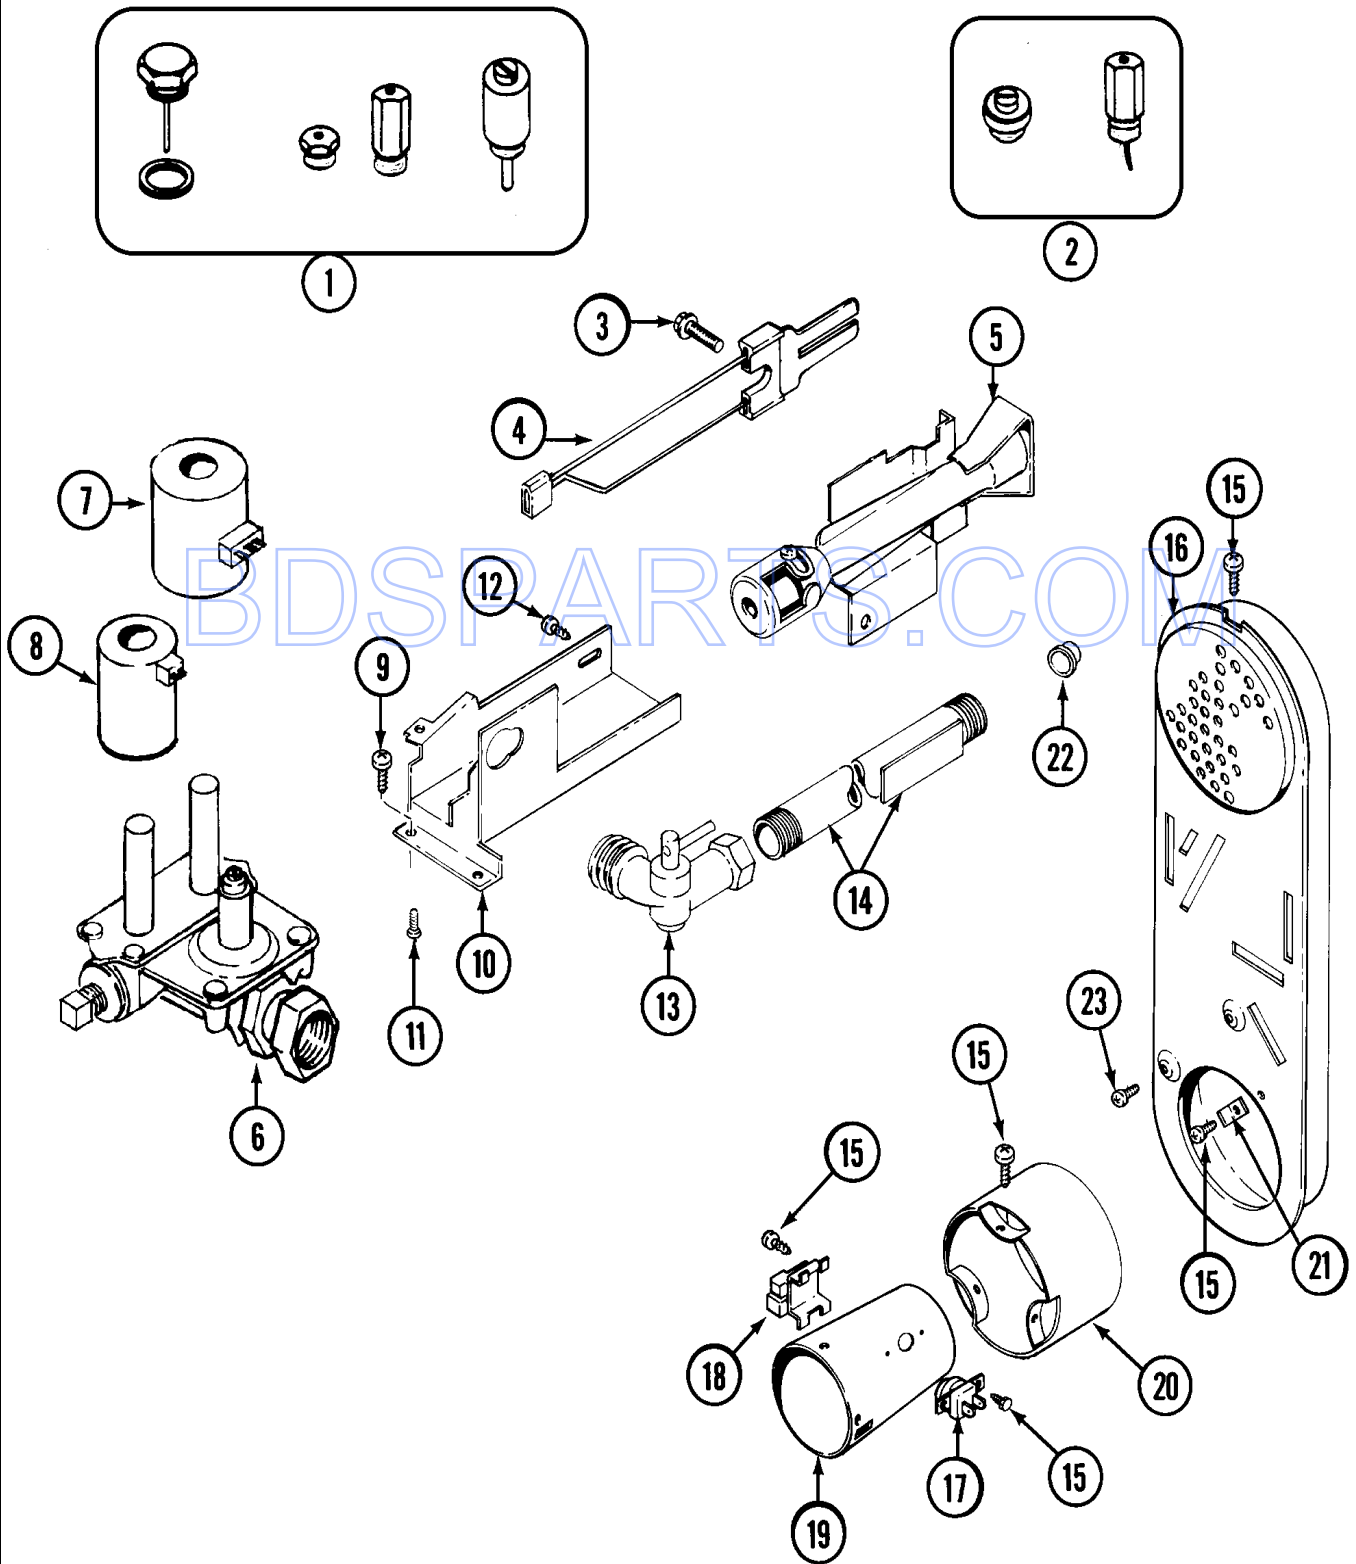

Section: GAS VALVE

Model: MDG21PRAWW

CD14-1

Section: GAS VALVE

No.	Part No.	Description	Series	Qty
1	308378	CONVERSION KIT (NATURAL TO LP)	10	1
2	Y308377	CONVERSION KIT (LP TO NATURAL)	10	1
3	304971	SCREW Note: SCREW, IGNITER	10	1
4	304970	IGNITER ASSY, GAS VALVE	10	1
-	33002789	IGNITER ASSEMBLY	15	1
5	33002793	BURNER ASSEMBLY	13	1
5	33001247	BURNER ASSY.	10	1
6	308345	VALVE, GAS	10	1
7	306106	COIL, HOLDING & BOOSTER	10	1
8	306105	COIL, SECONDARY	10	1
9	N 313561	SCREW----NA Note: SCREW, GAS VALVE	10	2
10	N 33001834	BRACKET, GAS VALVE----NA	10	1
-	314568	SCREW-GAS VALVE TO BRACKET Note: SCREW, GAS VALVE	10	1
11	314082	SCREW Note: SCREW, GAS VALVE	10	1
12	22001995	SCREW Note: SCREW, GAS VALVE	10	1
-	33001842	CONNECTOR, ANGLE	10	1
13	303349	SHUT-OFF, GAS VALVE	10	1
14	33001735	PIPE & BRACKET ASSY.	10	1
15	211294	SCREW Note: SCREW, DUCT	10	7
16	33001810	DUCT ASSY., INLET (GAS) Note: INLET DUCT ASSEMBLY	10	1
17	305169	THERMOSTAT, HI-LIMIT GAS	10	1
18	303377	SENSOR, RADIANT	10	1
19	33001835	CONE ASSY., COMBUSTION	10	1
20	Y303841	CONE, EXTENSION (COMBUSTION)	10	1
21	Y312890	RETAINER, HEATER CHAMBER	10	1
22	33001693	CAP, GAS PIPE	10	1
23	22001996	SCREW Note: SCREW, DUCT	10	4

*Color Code (-)=Not Shown #=Series, Serial Prefix or Run No., N=Not Available