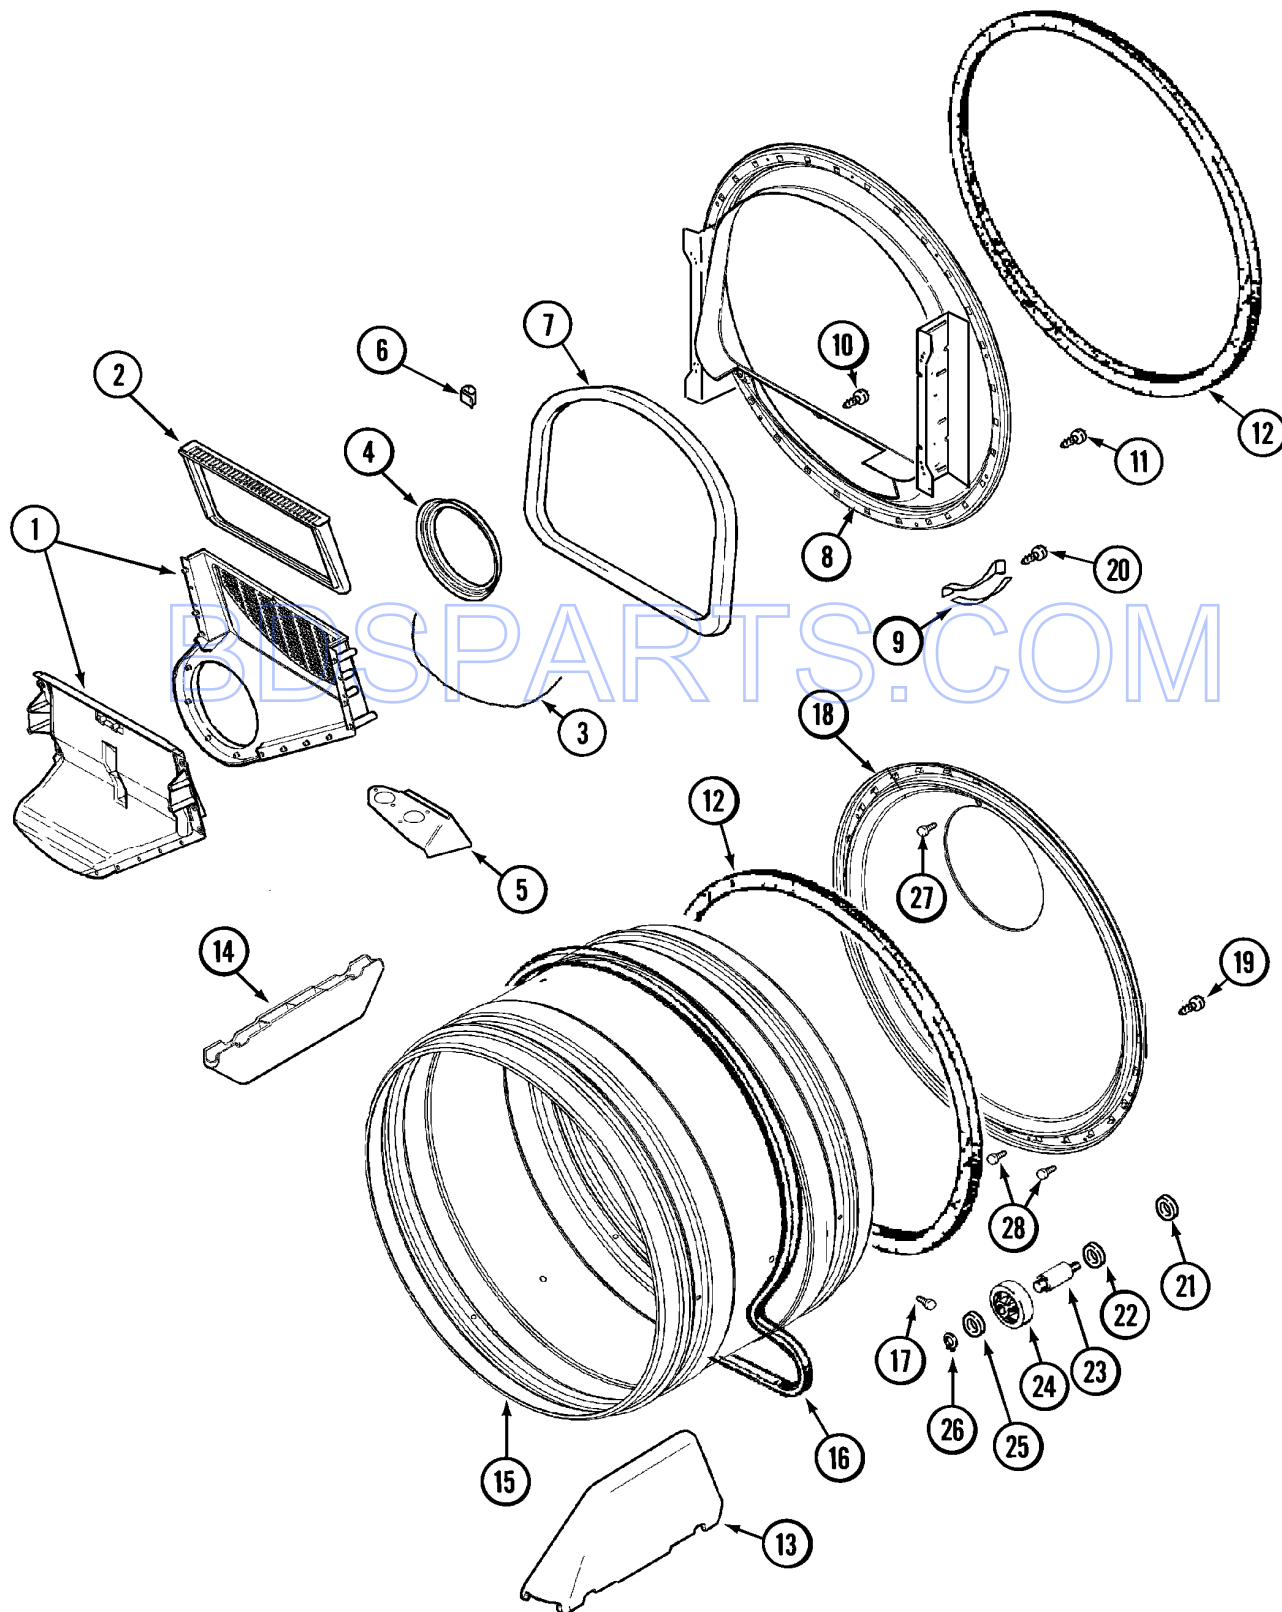

BDSPARTS.COM

*Color Code (-)=Not Shown #=Series, Serial Prefix or Run No., N=Not Available

Section: TUMBLER

Model: MDG21PRAWW

LD13-39

Section: TUMBLER

No.	Part No.	Description	Series	Qty
1	33001799	OUTLET DUCT ASSEMBLY	10	1
2	33001804	FILTER, LINT	10	1
3	N 33001775	SEAL, OUTLET DUCT	10	1
4	33001758	SEAL, BLOWER	10	1
5	33001837	COVER, THERMOSTAT (ELEC ONLY)	10	1
6	310376	CLIP, WIRE HARNESS	10	1
7	33001767	SEAL, SHROUD	10	1
8	33001802	FRONT, TUMBLER (W/SEAL)	10	1
9	306508	TUMBLER BEARING KIT	10	2
10	N 312311	SCREW----NA Note: SCREW, OUTLET DUCT (PHILLIPS)	10	1
11	33001855	SCREW (HEX HEAD) Note: SCREW, DUCT TO TUMBLER (HEX)	10	4
12	33001807	SEAL, TUMBLER	10	2
13	33001756	BAFFLE (TALL)	10	2
14	33001755	BAFFLE (SHORT)	10	1
15	33001794	TUMBLER	10	1
16	33001777	BELT, TUMBLER	10	1
17	33001788	SCREW, BAFFLE	10	6
18	33001801	BACK, TUMBLER (W/SEAL)	10	1
19	33002190	SCREW (#10-3/8")	10	4
20	210720	RIVET	10	4
21	33001443	NUT, HEX (ROLLER SHAFT)	10	2
22	Y313347	WASHER, SPRING (ROLLER SHAFT)	10	2
23	312948	SHAFT, TUMBLER ROLLER	10	2
24	Y303373	BEARING & ROLLER ASSEMBLY Note: ROLLER (W/BEARING)	10	2
25	312535	WASHER, ROLLER SHAFT	10	2
26	410233	RING, RETAINING	10	2
27	210932	SCREW, #8 X 9/16 CTSK Note: SCREW, INLET DUCT	10	1
28	22001996	SCREW Note: SCREW, INLET DUCT	10	2