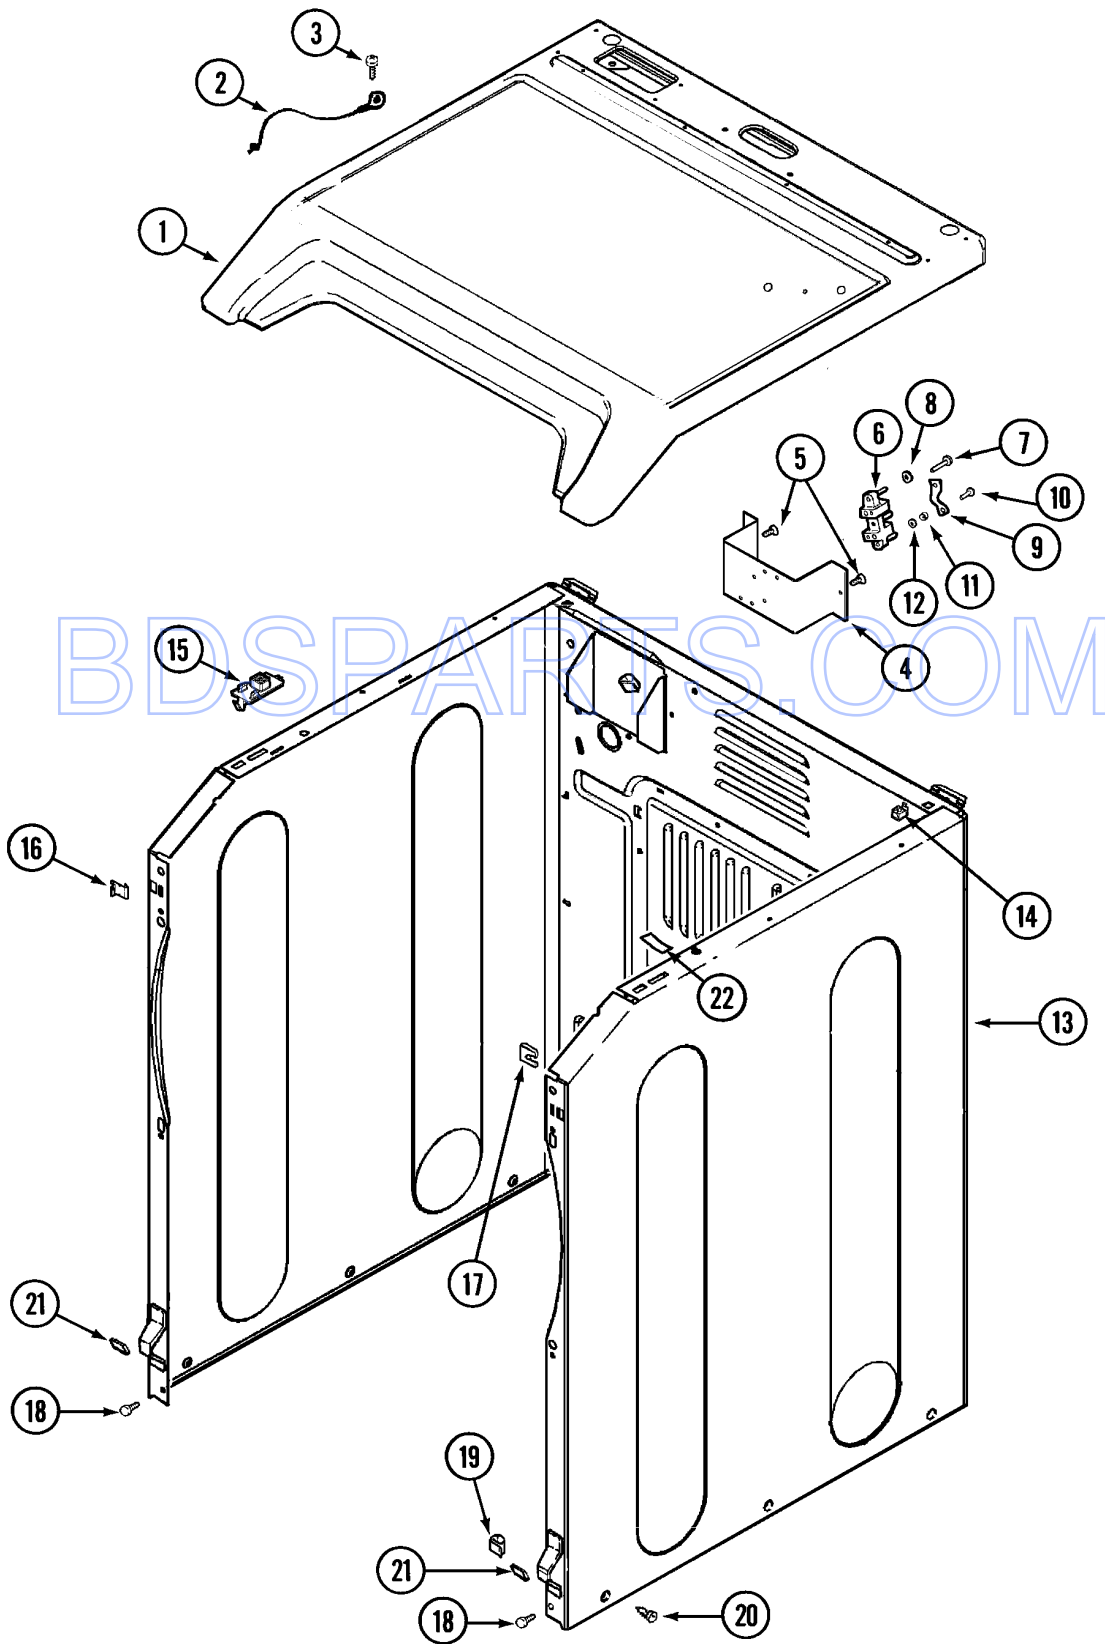

Section: CABINET-FRONT

Model: MDG21PRAWW

CD21-18

Section: CABINET-FRONT

No.	Part No.	Description	Series	Qty
1	33002627	COVER, TOP (WHT-AS PK)	10	1
2	22001959	WIRE, GROUND	10	1
3	210186	SCREW, GROUND WIRE TO BASE--NA Note: SCREW, GROUND WIRE	10	1
4	N 33001826	BRACKET, TERMINAL BLOCK----NA	10	1
5	22001995	SCREW Note: SCREW, TERMINAL BLOCK BRACKET	10	2
6	33001244	BLOCK, TERMINAL	10	1
7	Y312209	SCREW, #10-24 X 3/4 INCH Note: SCREW, TERMINAL BLOCK	10	2
8	Y311270	WASHER, TERMINAL BLOCK	10	2
9	Y312184	STRAP, GROUND	10	1
10	N 33001245	SCREW----NA Note: SCREW, GROUND STRAP	10	2
11	311484	NUT, TERMINAL BLOCK	10	2
12	311093	WASHER, 7/32 INCH Note: WASHER, TERMINAL BLOCK	10	2
13	N 22003582	CABINET, ASSY. (WHT-AS PK)	10	1
14	310933	FASTENER	10	2
15	33001872	PIN, LOCATOR	10	2
16	22002049	CLIP	10	2
17	213280	FRONT PANEL BRACKET/FASTENER Note: RETAINER, SHROUD	10	2
18	22001995	SCREW Note: SCREW, CABINET	10	2
19	22003298	RETAINER, WIRE	10	1
20	22003409	SCREW----NA Note: SCREW, CABINET (TRUSS)	10	6
21	213280	FRONT PANEL BRACKET/FASTENER Note: FASTENER, FRONT PANEL	10	2
21	22002239	CLIP, LOWER FRONT PANEL	10	2
22	33002073	CLIP, WIRE HARNESS	10	1
23	33001836	STRAP, TOP COVER SUPPORT	10	1

*Color Code (-)=Not Shown #=Series, Serial Prefix or Run No., N=Not Available