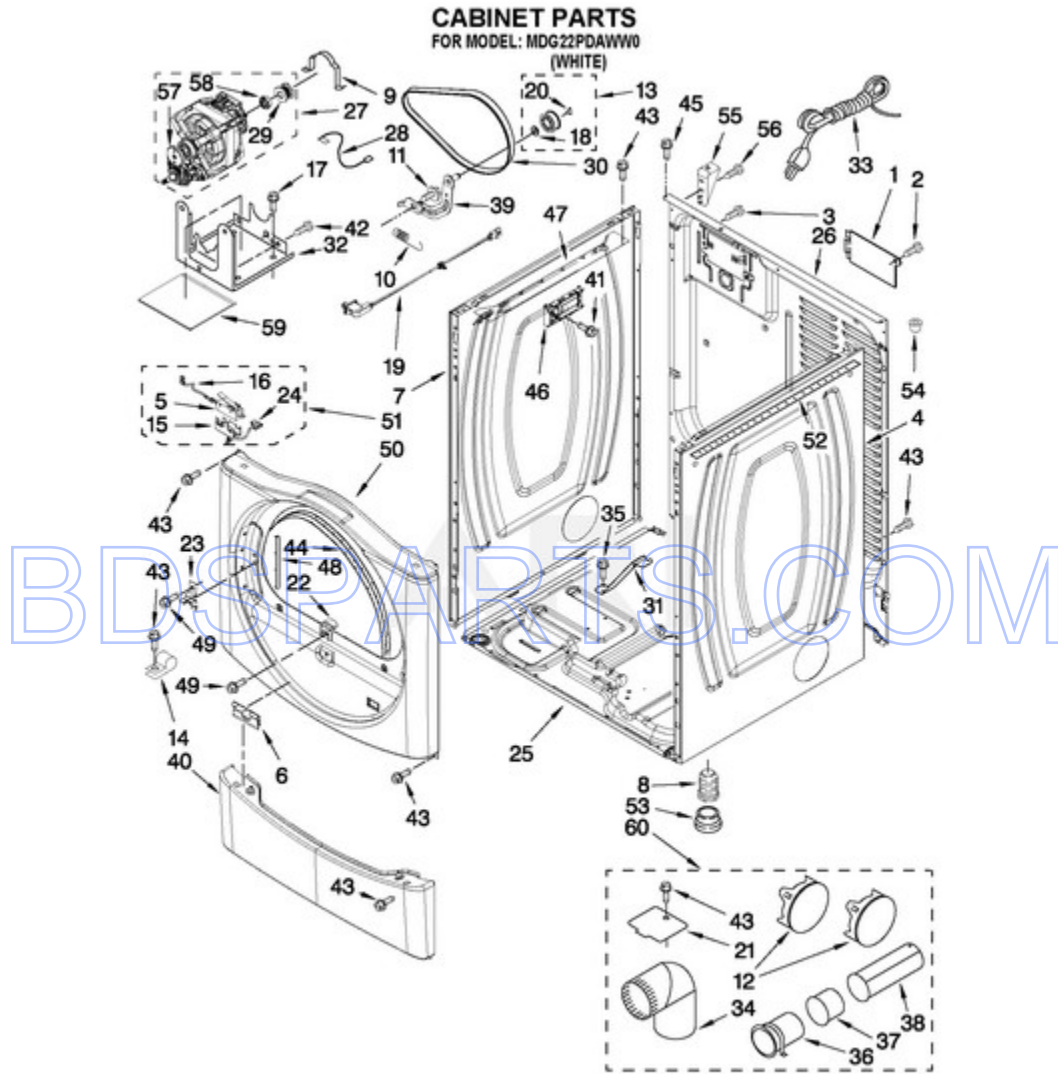

MDG22PDAWW0 - 02 - CABINET PARTS

W10135170

Ref #	Part #	Description	Qty	Context Note	MSRP
1	8317340	Cover, Terminal Block			41.53
2	3390814	Screw			4.33
3	8533974	SCREW GROUND			4.33
4	8565048	Panel, Side (R.H.)			134.27
5	8564010	Switch, Broken Belt			36.61
6	8519459	Clip, Toe Panel			11.79
7	8565054	Panel, Side (L.H.)			134.27
8	3392100	Foot, Dryer			4.20
NI	279810	FOOT, OPTIONAL (EXTENDED LENGTH PACKAGE OF 2) (NOT INCLUDED)			4.20
9	660658	Clamp, Motor			4.33
10	3387374	Spring, Idler			14.79
11	3389420	Retainer, Idler			4.33
12	697750	Plug, Multivent			59.99
13	3388672	Pulley Assembly			20.49
14	3978776	Bracket, Gas Pipe			33.40
15	8564011	Bracket, Switch			10.84
16	W10167613	Wire, Belt Switch			11.40
17	343641	Screw			4.33
18	233520	Washer, Thrust			4.33
19	8574875	Assembly, Door Switch			50.89
20	690997	Tri-Ring			6.46
21	8066115	COVER PLATE			4.33
22	8565083	RAMP,DOOR			37.16
23	8565122	STRIKE, DOOR			4.33
24	8539892	WIRE-MOTOR TO-BELT-SWITCH			11.40
25	8565046	Base, Cabinet			126.78
26	8565059	Panel, Rear			124.81
27	W10139766	MOTOR ASSEMBLY 60 HZ.			177.80
28	3398948	Wire, Jumper (Broken Belt Switch)			25.73
29	3394341	PULLEY 60 HZ			35.92
30	W10131172	Belt, Drive			28.66
31	8529757	BRACKET, BURNER			13.66
32	W10135695	Bracket, Motor			56.87
33	3401401	Cord, Power			48.01
34	49026	4" - 90° ELBOW			7.49
35	693995	SCREW			4.33
36	8563747	Exhaust Pipe & Bracket			35.72
37	8563750	Exhaust Pipe (Short)			30.78