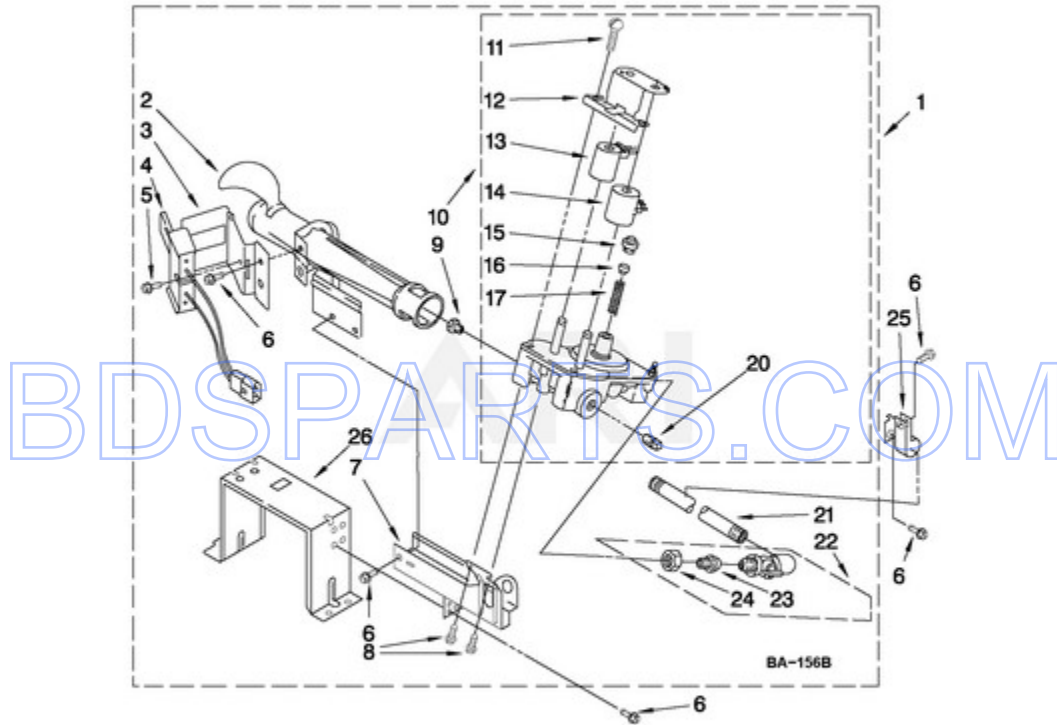

MDG22PDAWW0 - 04 - W10135231 BURNER ASSEMBLY

W10135231 BURNER ASSEMBLY

FOR MODEL: MDG22PDAWW0
(WHITE)

USE WITH TYPE 1 - NATURAL, TYPE 2 - MIXED,
AND TYPE 4 - LIQUEFIED PROPANE AND BUTANE GASES

FOR ORDERING INFORMATION REFER TO PARTS PRICE LIST

W10135170

8
Page design © 2004-2017 by ARI Network Services, Inc.