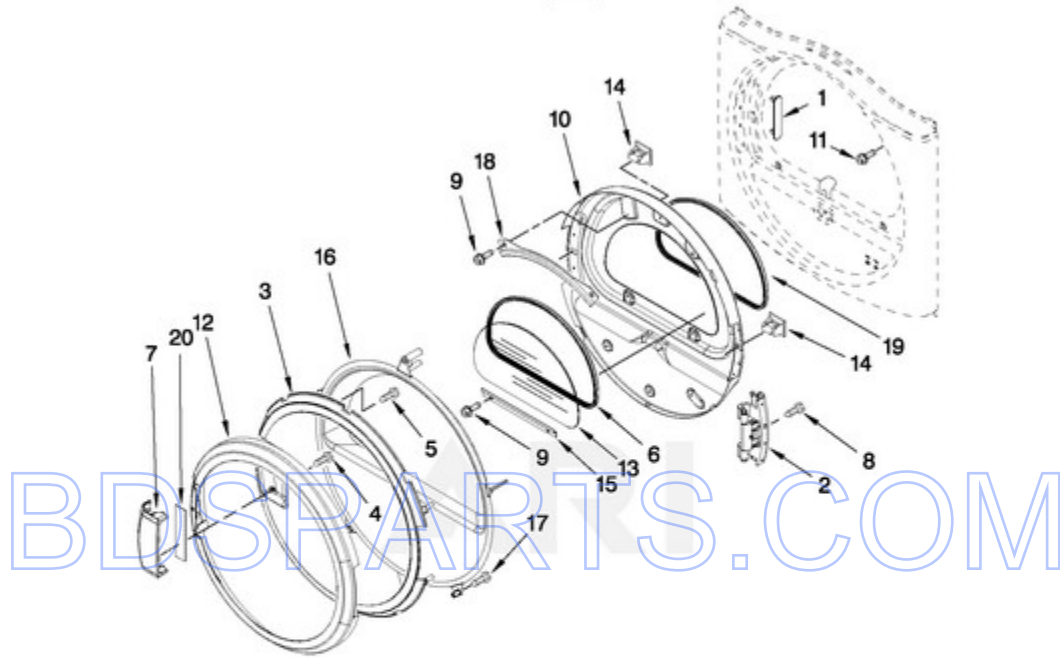

MDG22PDAWW0 - 05 - DOOR PARTS

DOOR PARTS
FOR MODEL: MDG22PDAWW0
(WHITE)

W10135170

FOR ORDERING INFORMATION REFER TO PARTS PRICE LIST

10

Page design © 2004-2017 by ARI Network Services, Inc.

Ref #	Part #	Description	Qty	Context	Note	MSRP
1	8565119	Plug Strip (Inner Door)				
2	8578887	Door Hinge Assembly				
3	W10137467	Assembly, Door Intermediate				
4	9742177	Screw				
5	3400618	SCREW				
6	8579663	Seal, Window				
7	W10117477	Handle, Door (Includes Illus. 20.)				
8	W10159996	SCREW				
9	3393258	Screw				
10	8578933	Door Assembly (Inner) (Includes Illus. 1 & 14)				
11	355515	SCREW				
12	W10112916	Door, Outer Ring				
13	8565117	WINDOW				
14	690081	Door Catch Assembly				
15	8519354	Retainer-Lower				
16	8580059	Door, Intermediate				
17	8534022	SCREW				
18	8519356	Retainer, Upper				
19	N/P	FOLLOWING PARTS NOT ILLUSTRATED				
20	W10112927	Pad, Door Handle				

BDS PARTS.COM