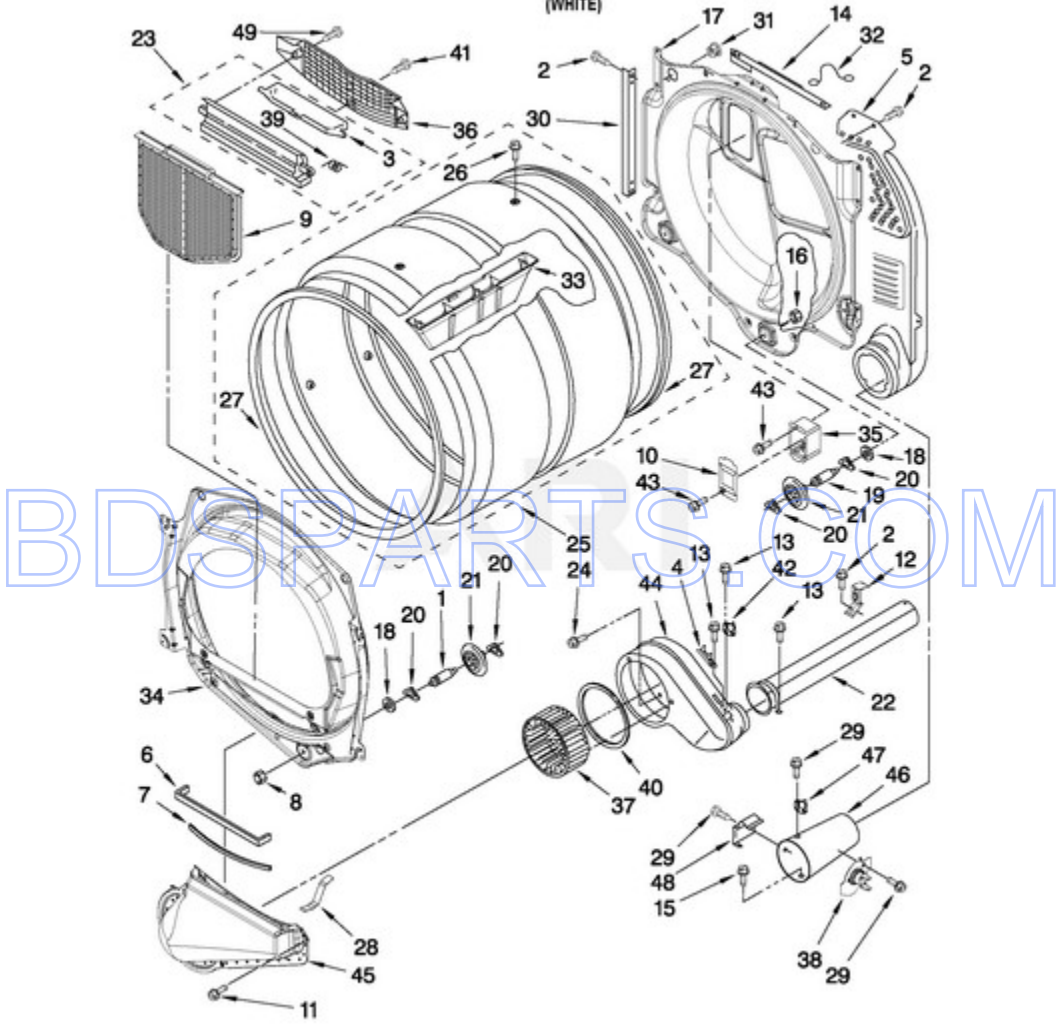

MDG22PDAWW0 - 03 - BULKHEAD PARTS

BULKHEAD PARTS
FOR MODEL: MDG22PDAWW0
(WHITE)

W10135170

FOR ORDERING INFORMATION REFER TO PARTS PRICE LIST

6

Page design © 2004-2017 by ARI Network Services, Inc.

Ref #	Part #	Description	Qty	Context Note	MSRP
1	8575324	Shaft, R.H. Thread			
2	3390647	SCREW			
3	W10153413	Door, Lint Screen			
4	3392519	THERMAL FUSE (91° C)			
5	3394346	Air Duct Assembly			
6	697813	Seal, Outlet Housing			
7	697814	Seal, Drum Front			
8	3934666	NUT,3/8 X 16(R.H.)			
9	W10049370	Lint Screen			
10	3402841	Lens, Drum Light			
11	359625	SCREW			
12	8572105	Clip, Exhaust Pipe			
13	8533971	SCREW			
14	8571651	Bracket-Bulkhead Upper Mounting			
15	693995	SCREW			
16	W10001120	Nut, 3/8-16 (L.H.)			
17	8520836	Bulkhead, Rear			
18	3387459	Washer, Support			
19	8575325	Shaft, L.H. Thread			
20	690997	Ring, Tri			
21	8536973	Roller, Support			
22	8563728	Exhaust Pipe			
23	W10153423	Housing, Outlet Assembly			
24	489463	Screw			
25	W10153420	Complete Drum Assembly			
26	W10109200	SCREW			
27	W10166807	Seal, Drum			
28	8066208	CLIP, SPRING			
29	90767	Screw			
30	8519221	Channel, Bracket Rear Bulkhead			
31	8529007	Plug, Rear Bulkhead			
32	3401707	WIRE JUMPER			
33	W10153409	Baffle, Drum			
34	8565061	Bulkhead, Front			
35	8578825	Bracket, Drum Light			
36	W10153412	Grille, Outlet			
37	W10168564	Wheel, Blower			
38	8573713	Thermal Cut-Off			
39	3394986	Spring, Lint Screen Door