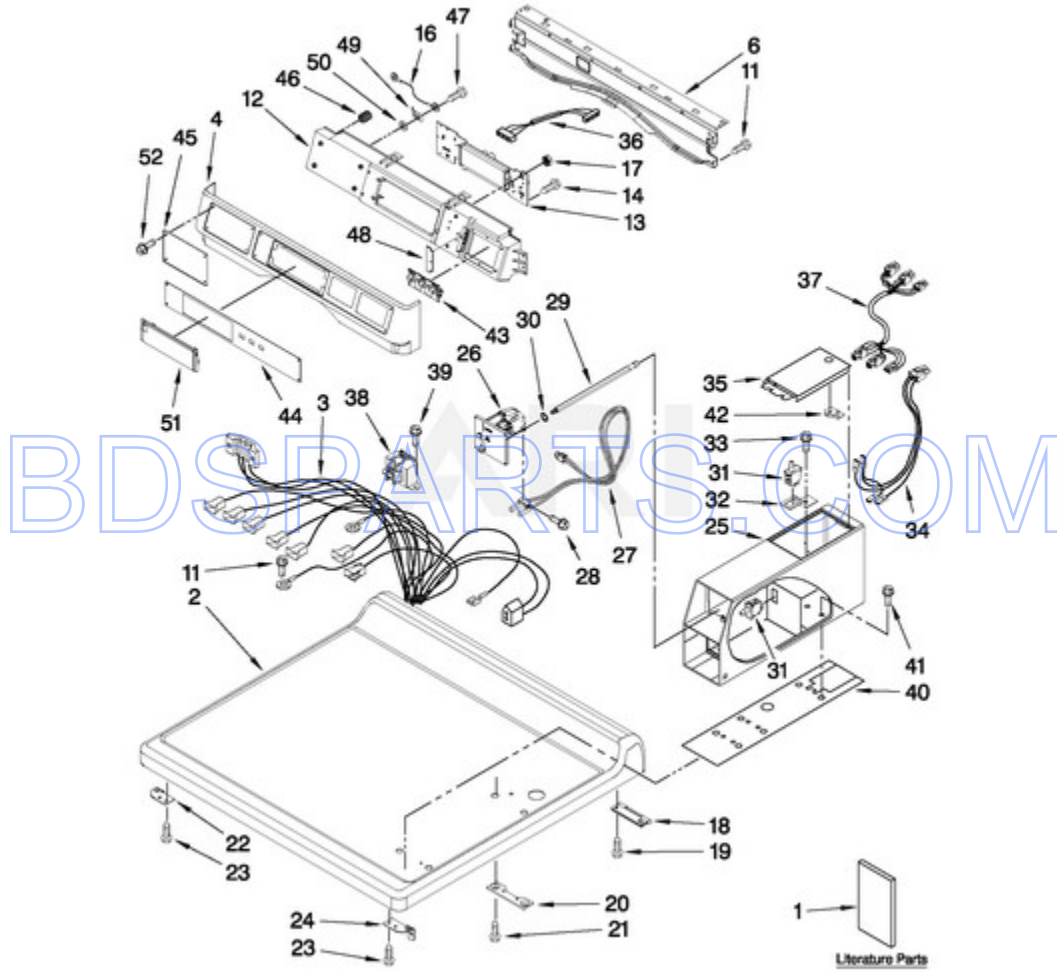

MDG22PDAWW0 - 01 - TOP AND CONSOLE PARTS

TOP AND CONSOLE PARTS

FOR MODEL: MDG22PDAWW0
(White)

FOR ORDERING INFORMATION REFER TO PARTS PRICE LIST

W10135170

Ref #	Part #	Description	Qty	Context Note	MSRP
1	W10135154	Installation Instruction			
1	W10166332	Tech Sheet			
1	W10135170	Parts List			
2	W10137411	Top			
3	W10111006	Harness, Main			
4	W10137459	Console (Outer)			
6	8565237	Bracket, Console			
11	3390647	SCREW			
12	W10137427	Console (Inner)			
13	W10137416	User-Interface Assembly			
14	489136	SCREW			
16	W10188087	Ground Wire Assembly			
17	W10139046	Nut 6-32			
18	8565018	Hinge & Pin Assembly			
19	342055	SCREW			
20	3347825	PLATE, MOUNTING			
21	98445	Screw			
22	W10137445	BRACKET - TOP PANEL, LEFT			
23	W10015090	Screw			
24	W10137444	BRACKET - TOP PANEL, RIGHT			
25	W10171128	Meter Case			
26	W10133242	ASSEMBLY, SINGLE COIN DROP			
27	W10130178	Coin Optic Sensor Assembly			
28	W10142655	SCREW			
29	W10137319	HEX-BAR BOLT			
30	W10068270	Washer			
31	W10131838	SWITCH-VAULT SERVICE DOOR			
32	W10133508	Bracket, Service Switch			
33	W10139210	SCREW			
34	W10139456	WIRE HARNESS, SENSOR SWITCH			
35	3351136	Service Door Assembly			
36	W10166307	Harness, Communication			
37	W10166308	Harness, Meter Case			
38	W10131839	TRANSFORMER 120 TO 22.5 VAC.			
39	8533971	SCREW			
40	W10137448	Cushion, Meter Case			
41	3349065	Screw			
42	W10145154	CAM - LOCK			
43	W10131113	Push Button			