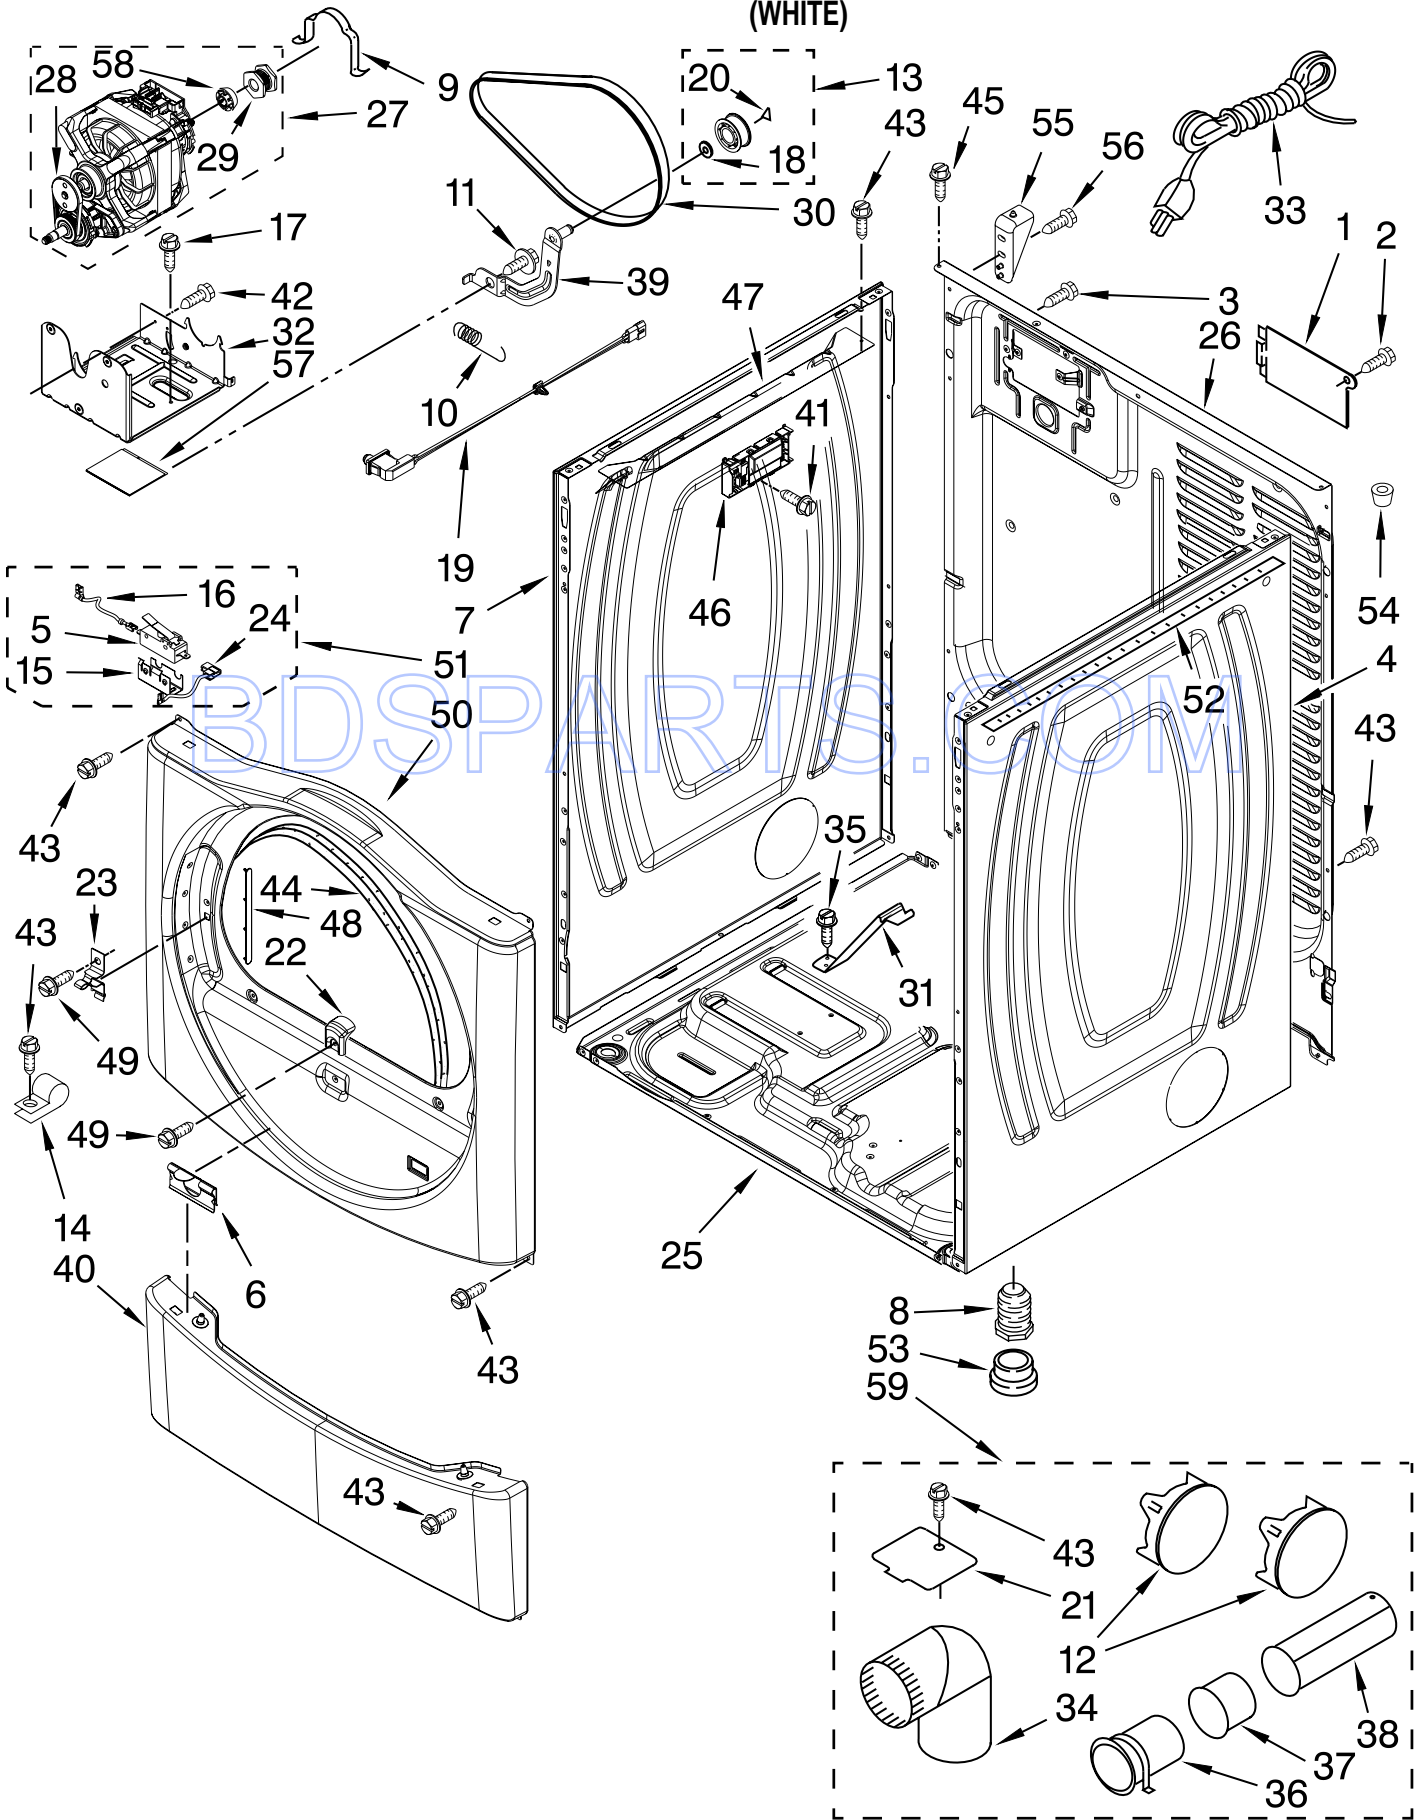

CABINET PARTS

FOR MODEL: MDG22PDBWW0
(WHITE)

FOR ORDERING INFORMATION REFER TO PARTS PRICE LIST

CABINET PARTS

FOR MODEL: MDG22PDBWW0
(WHITE)

Illus. No.	Part No.	DESCRIPTION	Illus. No.	Part No.	DESCRIPTION	Illus. No.	Part No.	DESCRIPTION
1	8317340	Cover, Terminal Block	21	8066115	Cover-Plate	44	3387242	Seal, Front Panel
2	3390814	Screw	22	8565083	Ramp, Door	45	3393008	Screw
3	8533974	Screw Ground	23	8565122	Strike, Door	46	W10166305	Control Board
4	8565048	Panel, Side (R.H.)	24	8539892	Wire-Motor To-Belt-Switch	47	8563727	Control Bracket
5	8564010	Switch, Broken Belt	25	8565046	Base, Cabinet	48	8565043	Plug, Strip Front Panel
6	8519459	Clip, Toe Panel	26	8565059	Panel, Rear	49	3357011	Screw
7	8565054	Panel, Side (L.H.)	27	W10139766	Motor Assembly 60 HZ.	50	W10117421	Front Panel (Includes Illus. 44)
8	3392100 279810	Foot, Dryer Foot - Optional (Extended Length Package Of 2) (Not Included)	28	3405160	Belt, Poly V	51	W10155571	Switch, Assembly
9	660658	Clamp, Motor	29	3394341	Pulley	52	8318396	Foam-Seal (IEC)
10	3387374	Spring, Idler	30	W10131172	Belt, Drive	53	3391943	Boot, Foot
11	3389420	Retainer, Idler	31	8529757	Bracket, Burner	54	356674	Cone Wedge
12	49252	Plug, Multivent	32	W10135695	Bracket, Motor	55	W10137398	Stop, Top Panel
13	3388672	Pulley Assembly	33	3401401	Cord, Power	56	3390647	Screw
14	3978776	Bracket, Gas Pipe	34	49026	4" - 90° Elbow	57	W10212660	Sound Pad, Motor
15	8564011	Bracket, Switch	35	693995	Screw	58	3393657	Belt, Restrain
16	W10167613	Wire, Belt Switch	36	8563747	Exhaust Pipe & Bracket	Optional Parts Not Included		
17	343641	Screw	37	8563750	Exhaust Pipe (Short)	Dryer Exhaust Kit		
18	233520	Washer, Thrust	38	8563749	Exhaust Pipe (Long)	(For Side & Bottom Venting)		
19	W10128087	Assembly, Door Switch	39	W10141380	Idler Bracket			
20	690997	Tri-Ring	40	8540621	Toe Panel			
			41	8533971	Screw			
			42	W10002600	Screw			
			43	3390647	Screw			
						59	279818	White