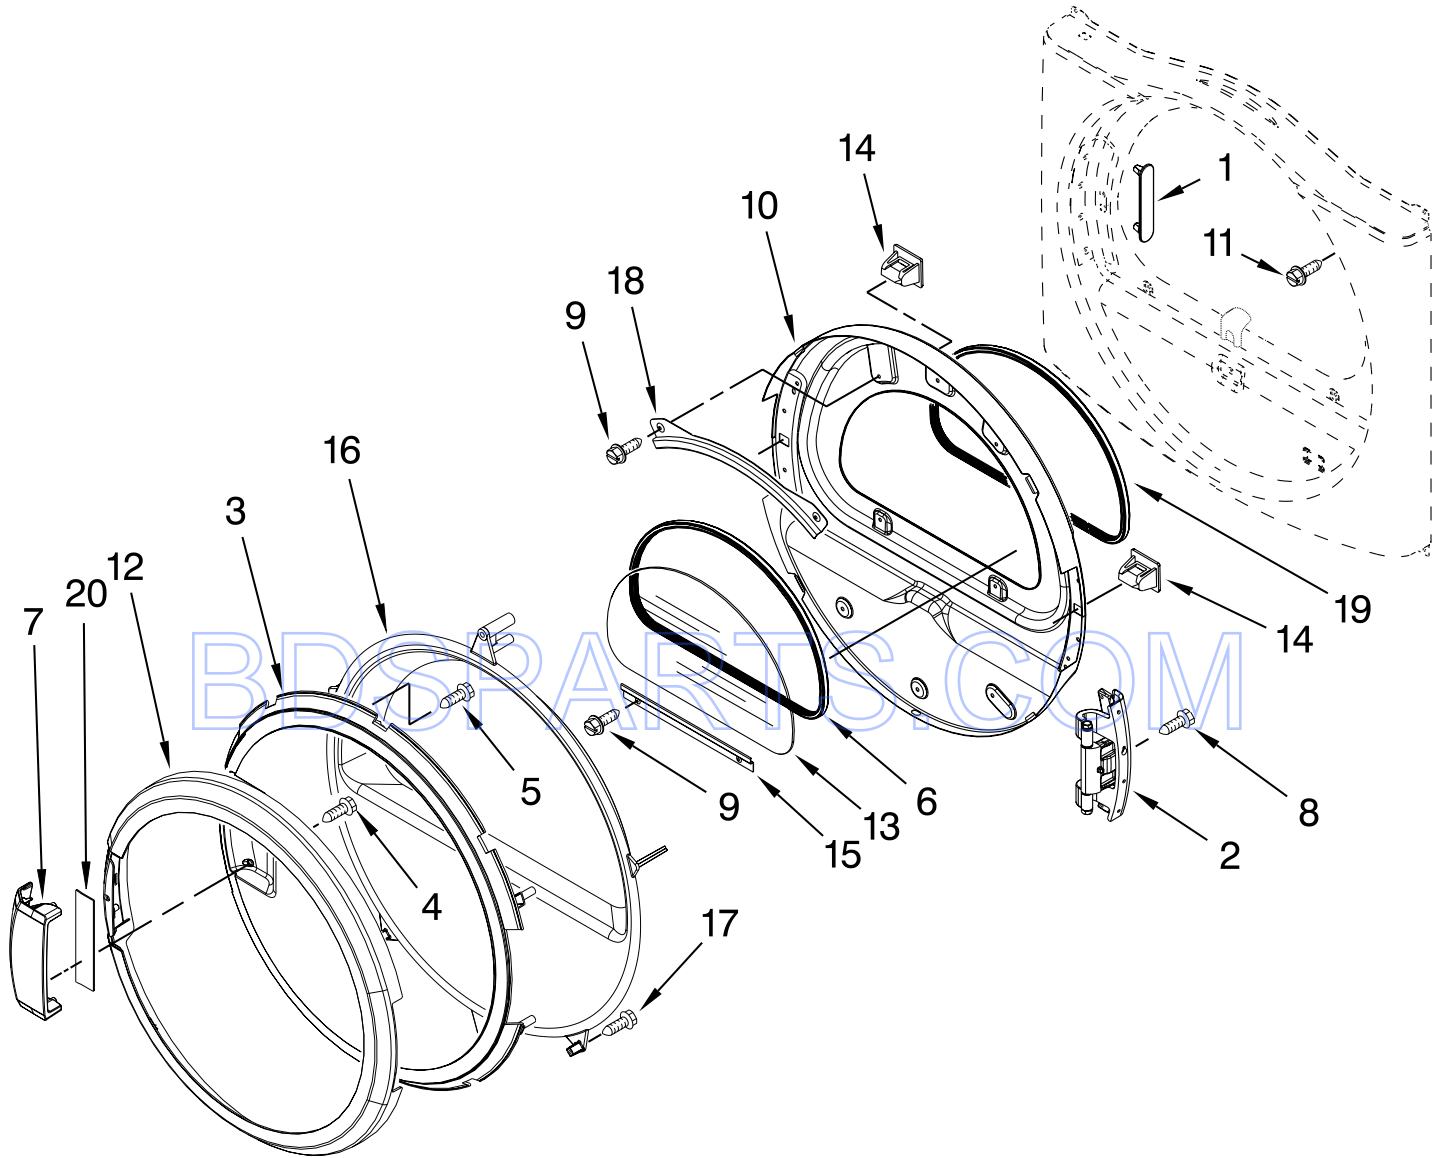

DOOR PARTS

FOR MODEL: MDG22PDBWW0
(WHITE)

Illus. No.	Part No.	DESCRIPTION
1	W10256915	Hinge Hole Cover (Inner Door)
2	8578887	Door Hinge Assembly
3	W10137467	Assembly, Door Intermediate
4	9742177	Screw
5	3400618	Screw
6	8579663	Seal, Window
7	W10117477	Handle, Door (Includes Illus. 20.)

Illus. No.	Part No.	DESCRIPTION
8	W10159996	Screw
9	3393258	Screw
10	W10259900	Door Assembly (Inner) (Includes Illus. 1,14 & 19)
11	355515	Screw

Illus. No.	Part No.	DESCRIPTION
12	W10112916	Door, Outer Ring
13	8565117	Window
14	690081	Door Catch Assembly
15	8519354	Retainer-Lower
16	8580059	Door, Intermediate
17	8534022	Screw
18	8519356	Retainer, Upper
19	W10163915	Door Seal
20	W10112927	Pad, Door Handle

FOR ORDERING INFORMATION REFER TO PARTS PRICE LIST