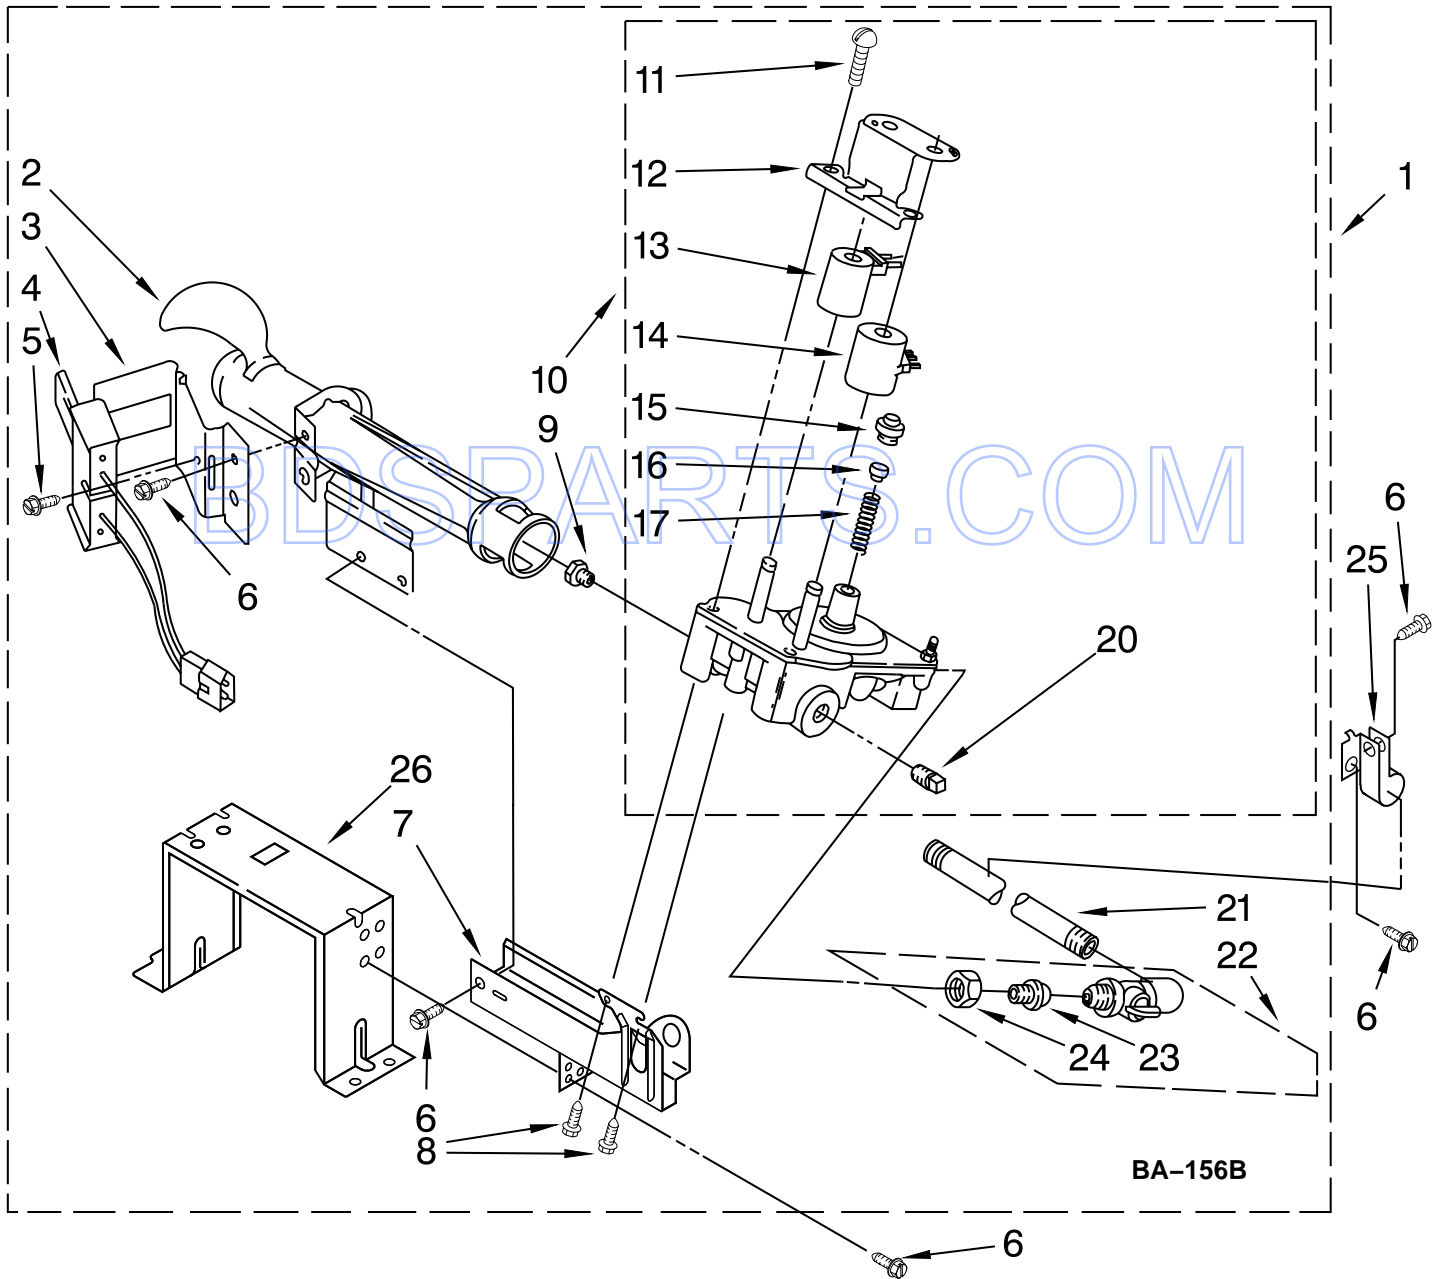

W10135231 BURNER ASSEMBLY

FOR MODEL: MDG22PDBWW0
(WHITE)

USE WITH TYPE 1 – NATURAL, TYPE 2 – MIXED,
AND TYPE 4 – LIQUEFIED PROPANE AND BUTANE GASES

FOR ORDERING INFORMATION REFER TO PARTS PRICE LIST

W10135231 BURNER ASSEMBLY

FOR MODEL: MDG22PDBWW0
(WHITE)

USE WITH TYPE 1 – NATURAL, TYPE 2 – MIXED,
AND TYPE 4 – LIQUEFIED PROPANE AND BUTANE GASES

Illus. No.	Part No.	DESCRIPTION
1	W10135231	Burner Assembly 60 Hz. (Type 1, 2 & 3) (White Rodgers)
2	688617	Tube, Burner
3	694298	Bracket, Ignitor
4	686590	Ignitor
5	3393909	Screw & Washer (8–32 x 5/8)
6	343641	Screw, 10–16 x 1/2
7	3389871	Base, Burner
8	3387057	Screw, 10–16 x 1/2
9	234870	Orifice, Burner Type 1
	234868	Type 2
10	W10141728	Valve, Gas 60 Hz. (Complete)
11	694421	Screw, 8–32 x 1/2
12	694538	Bracket, Coil
13	694540	Coil, 60 Hz. (2 Terminal) (Main)
14	694539	Coil, 60 Hz. (Split) (3 Terminal) (Pilot Position)
15	694424	Leak, Limiter
16	694423	Screw, Regulator Adjustment
17	694422	Spring, Regulator
20	239822	Plug, Pipe
21	W10110395	Pipe, Gas Supply
22	697441	Valve & Union Shut-Off
23	3393767	Pipe, Tail
24	233076	Nut, Compression
25	3387561	Clamp, Pipe
26	3389889	Bracket, Support

Following Parts Not Illustrated

W10436933 Conversion Kit
(Type 1 and 2)
to Type (4) L.P.G.

BA–156B