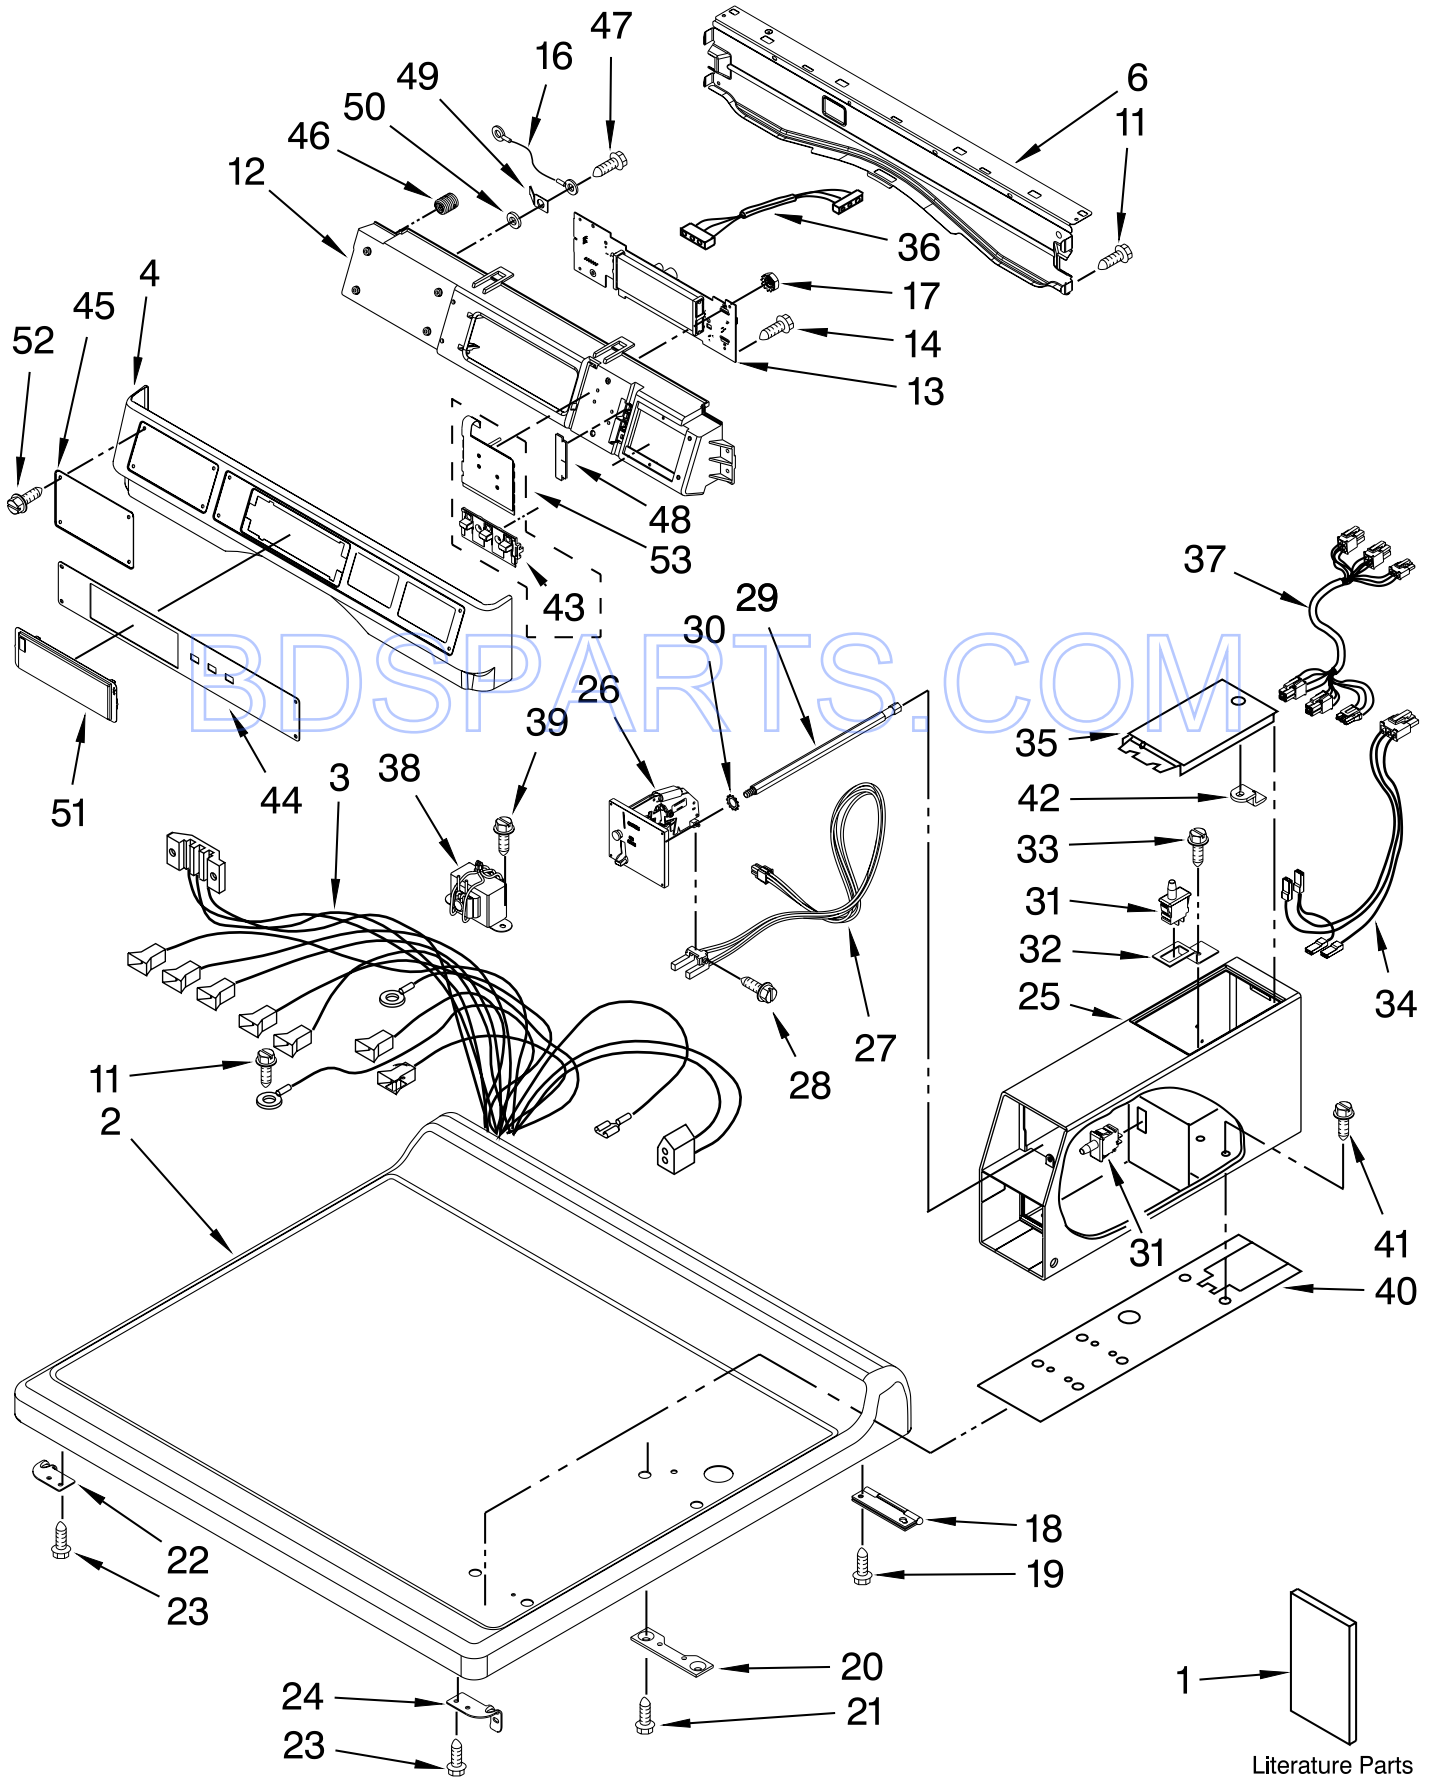

PARTS LIST

for

MAYTAG[®]

**COMMERCIAL
GAS DRYER**

**MODEL
MDG22PDBWW0**

TOP AND CONSOLE PARTS

FOR MODEL: MDG22PDBWW0
(WHITE)

Literature Parts

FOR ORDERING INFORMATION REFER TO PARTS PRICE LIST

TOP AND CONSOLE PARTS

FOR MODEL: MDG22PDBWW0
(WHITE)

Illus. No.	Part No.	DESCRIPTION	Illus. No.	Part No.	DESCRIPTION	Illus. No.	Part No.	DESCRIPTION
1		Literature Parts	22	W10137445	Bracket, Top Panel (Left)	38	W10131839	Transformer, 120 To 22.5 (VAC)
	W10135154	Installation Instruction	23	3390647	Screw	39	8533971	Screw
	W10239200	Tech Sheet	24	W10137444	Bracket, Top Panel (Right)	40	W10137448	Cushion, Meter Case
	W10273437	Parts List	25	W10171128	Meter Case	41		Bolt, Meter Case Mounting
2	W10137411	Top	26	W10133242	Coin Drop Assy.		W10223792	5/16-18 X 2 1/2
3	W10111006	Harness, Main	27	W10130178	Coin-Optic Sensor Assembly		W10223799	5/16-24 X 1.00
4	W10137459	Console (Outer)	28	W10142655	Screw	42	W10156125	Cam-Lock
6	8565237	Bracket, Console	29	W10137319	Hex-Bar Bolt	43	W10131113	Push Button
11	3390647	Screw	30	W10068270	Washer	44	W10137438	Fascia-Console
12	W10137427	Console (Inner)	31	W10131838	Switch-Vault Service Door	45	W10137461	Fascia-Dispenser
13	W10166360	User-Interface Assembly	32	W10133508	Bracket, Service Switch	46	W10189313	Insert
14	489136	Screw	33	W10139210	Screw	47	488234	Screw
16	W10188087	Ground Wire Assembly	34	W10139456	Wire, Harness	48	W10187276	Seal-Console
17	W10139046	Nut, 6-32	35	3351136	Sensor Switch Service Door Assembly	49	3373818	Tab-Grounding
18	8565018	Hinge & Pin Assembly	36	W10166307	Harness, Communication	50	W10189075	Washer, Brass
19	342055	Screw	37	W10166308	Harness, Meter Case	51	W10131114	Display Cover
20	3347825	Plate, Mounting				52	W10137457	Screw
21	98445	Screw				53	W10135255	Assembly, Membrane Switch & Backer Plate