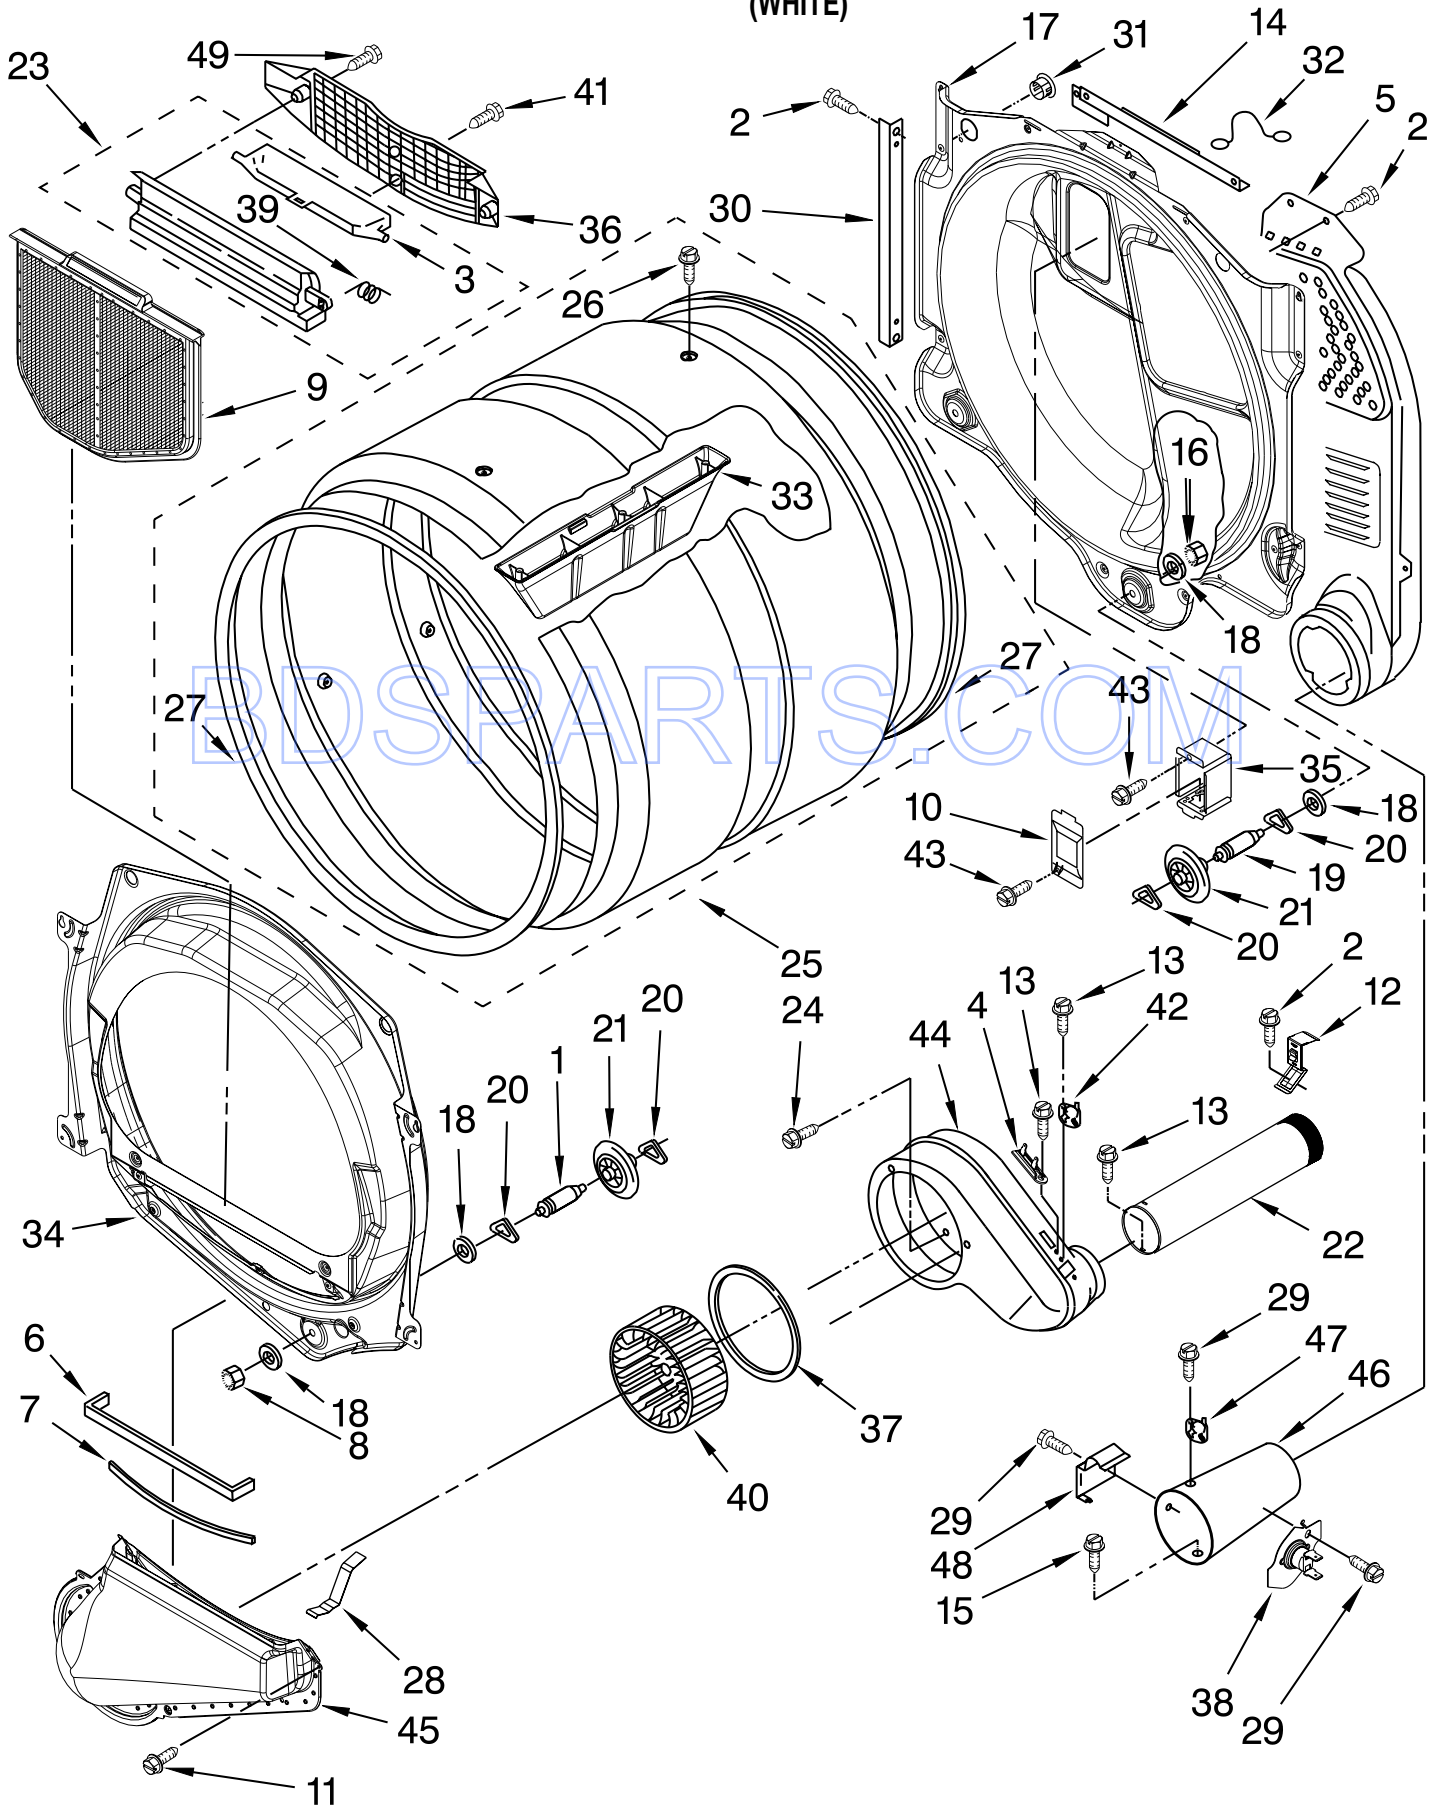

BULKHEAD PARTS

FOR MODEL: MDG22PDBWW0
(WHITE)

FOR ORDERING INFORMATION REFER TO PARTS PRICE LIST

BULKHEAD PARTS

FOR MODEL: MDG22PDBWW0
(WHITE)

Illus. No.	Part No.	DESCRIPTION	Illus. No.	Part No.	DESCRIPTION	Illus. No.	Part No.	DESCRIPTION
1	8575324	Shaft, R.H. Thread	16	W10001120	Nut, 3/8-16 (L.H.)	32	3401707	Wire Jumper
2	3390647	Screw	17	W10080170	Bulkhead, Rear	33	W10153409	Baffle, Drum
3	W10181925	Door, Lint Screen	18	3387459	Washer, Support	34	8565061	Bulkhead, Front
4	3392519	Thermal Fuse (91°C)	19	8575325	Shaft, L.H. Thread	35	8578825	Bracket, Drum Light
5	3394346	Air Duct Assembly	20	690997	Ring, Tri	36	W10181926	Grille, Outlet
6	697813	Foam-Seal	21	8536973	Roller, Support	37	W10168564	Wheel, Blower
7	697814	Seal, Drum Front	22	8563728	Exhaust Pipe	38	8573713	Thermal Cut-Off
8	3934666	Nut, 3/8 x 16(R.H.)	23	W10181928	Housing, Outlet Assembly	39	3394986	Spring, Lint Screen Door
9	W10049370	Lint Screen	24	489463	Screw	40	697770	Foam-Seal
10	3402841	Lens, Drum Light	25	W10153420	Complete Drum Assembly	41	695240	Screw
11	359625	Screw	26	W10219342	Screw	42	8577274	Thermistor
12	8572105	Clip, Exhaust Pipe	27	W10166807	Seal, Drum	43	487909	Screw
13	8533971	Screw	28	8066208	Clip-Spring	44	8544362	Housing, Blower
14	8571651	Bracket-Bulkhead Upper Mounting	29	90767	Screw	45	8066168	Lint Duct Assembly
15	693995	Screw	30	8519221	Channel, Bracket	46	8573824	Funnel, Burner
						47	3391912	Thermostat, High-Limit 255°F
			31	8529007	Plug, Rear Bulkhead	48	338906	Sensor, Radiant
						49	3387230	Screw