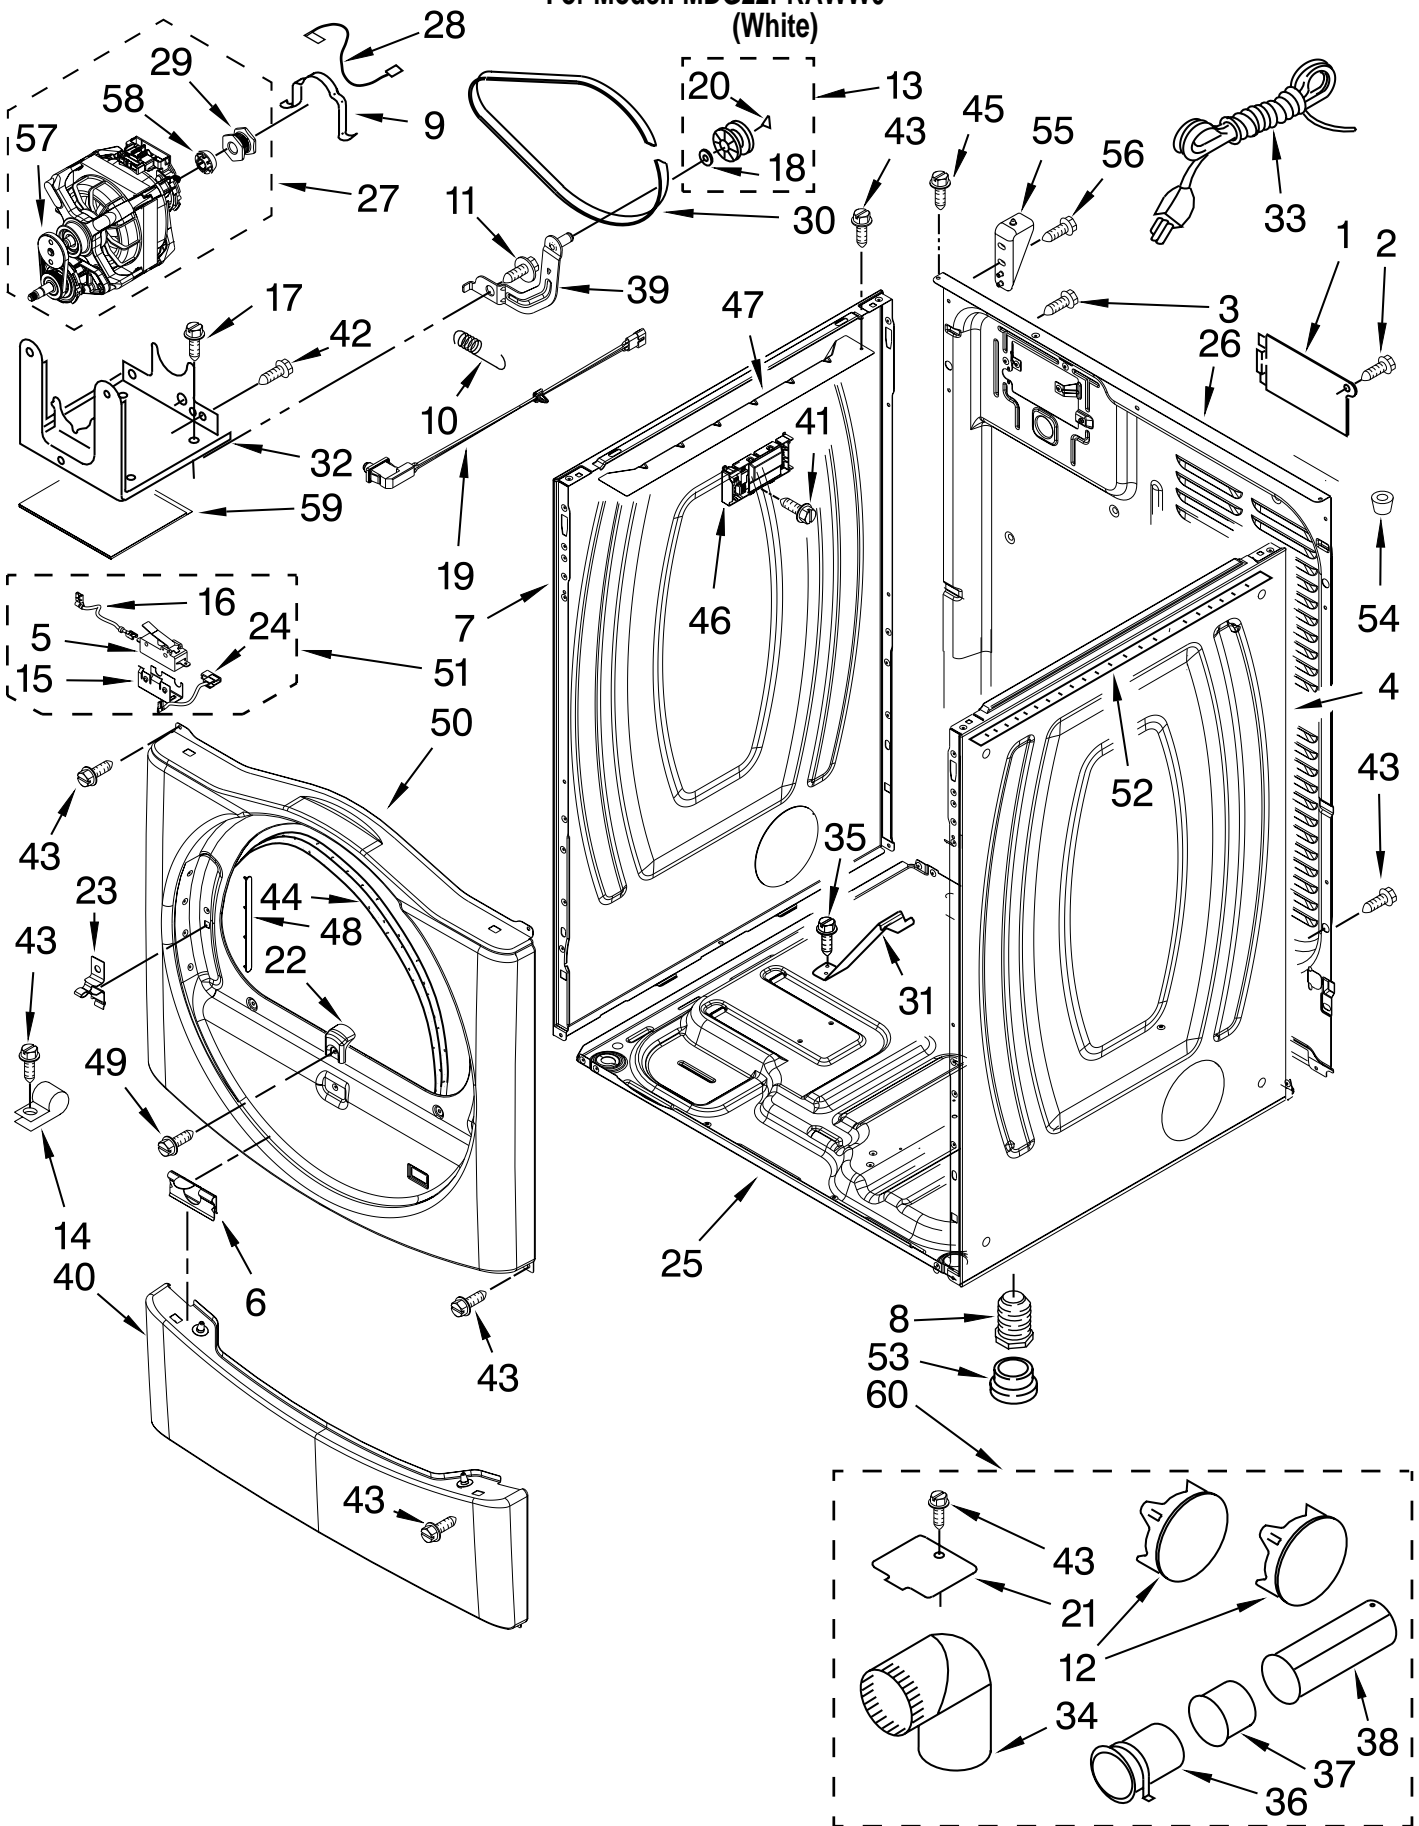

CABINET PARTS

For Model: MDG22PRAWW0
(White)

FOR ORDERING INFORMATION REFER TO PARTS PRICE LIST

CABINET PARTS

For Model: MDG22PRAWW0
(White)

Illus. No.	Part No.	DESCRIPTION	Illus. No.	Part No.	DESCRIPTION	Illus. No.	Part No.	DESCRIPTION
1	8317340	Cover, Terminal Block	21	8066115	Cover-Plate	42	W10002600	Screw
2	3390814	Screw	22	8565083	Ramp, Door	43	3390647	Screw
3	8533974	Screw Ground	23	8565122	Strike, Door	44	3387242	Seal, Front Panel
4	8565048	Panel, Side (R.H.)	24	8539892	Wire-Motor To-Belt-Switch	45	3393008	Screw
5	8564010	Switch, Broken Belt	25	8565046	Base, Cabinet	46	W10166297	Control Board
6	8519459	Clip, Toe Panel	26	8565059	Panel, Rear	47	8563727	Control Bracket
7	8565054	Panel, Side (L.H.)	27	W10139766	Motor Assembly 60 HZ.	48	8565043	Plug, Strip Front Panel
8	3392100	Foot, Dryer	28	3398948	Wire, Jumper (Broken Belt Switch)	49	3357011	Screw
	279810	Foot - Optional (Extended Length Package Of 2) (Not Included)	29	3394341	Pulley 60 HZ.	50	W10117421	Front Panel (Includes Illus. 44)
9	660658	Clamp, Motor	30	W10131172	Belt, Drive	51	W10155571	Switch, Assembly
10	3387374	Spring, Idler	31	8529757	Bracket, Burner	52	8318396	Foam-Seal (IEC)
11	3389420	Retainer, Idler	32	W10135695	Bracket, Motor	53	3391943	Boot, Foot
12	697750	Plug, Multivent	33	3401401	Cord, Power	54	356674	Cone Wedge
13	3388672	Pulley Assembly	34	49026	4" - 90° Elbow	55	W10137398	Stop, Top Panel
14	3978776	Bracket, Gas Pipe	35	693995	Screw	56	W10015090	Screw
15	8564011	Bracket, Switch	36	8563747	Exhaust Pipe & Bracket	57	3405160	Belt, Poly V
16	W10167613	Wire, Belt Switch	37	8563750	Exhaust Pipe (Short)	58	3393657	Belt, Restrain
17	343641	Screw	38	8563749	Exhaust Pipe (Long)	59	W10212660	Sound Pad, Motor
18	233520	Washer, Thrust	39	W10141380	Idler Bracket	Optional Parts Not Included		
19	8574875	Assembly, Door Switch	40	8540621	Toe Panel	Dryer Exhaust Kit		
20	690997	Tri-Ring	41	8533971	Screw	(For Side & Bottom Venting)		
						60	279818	White