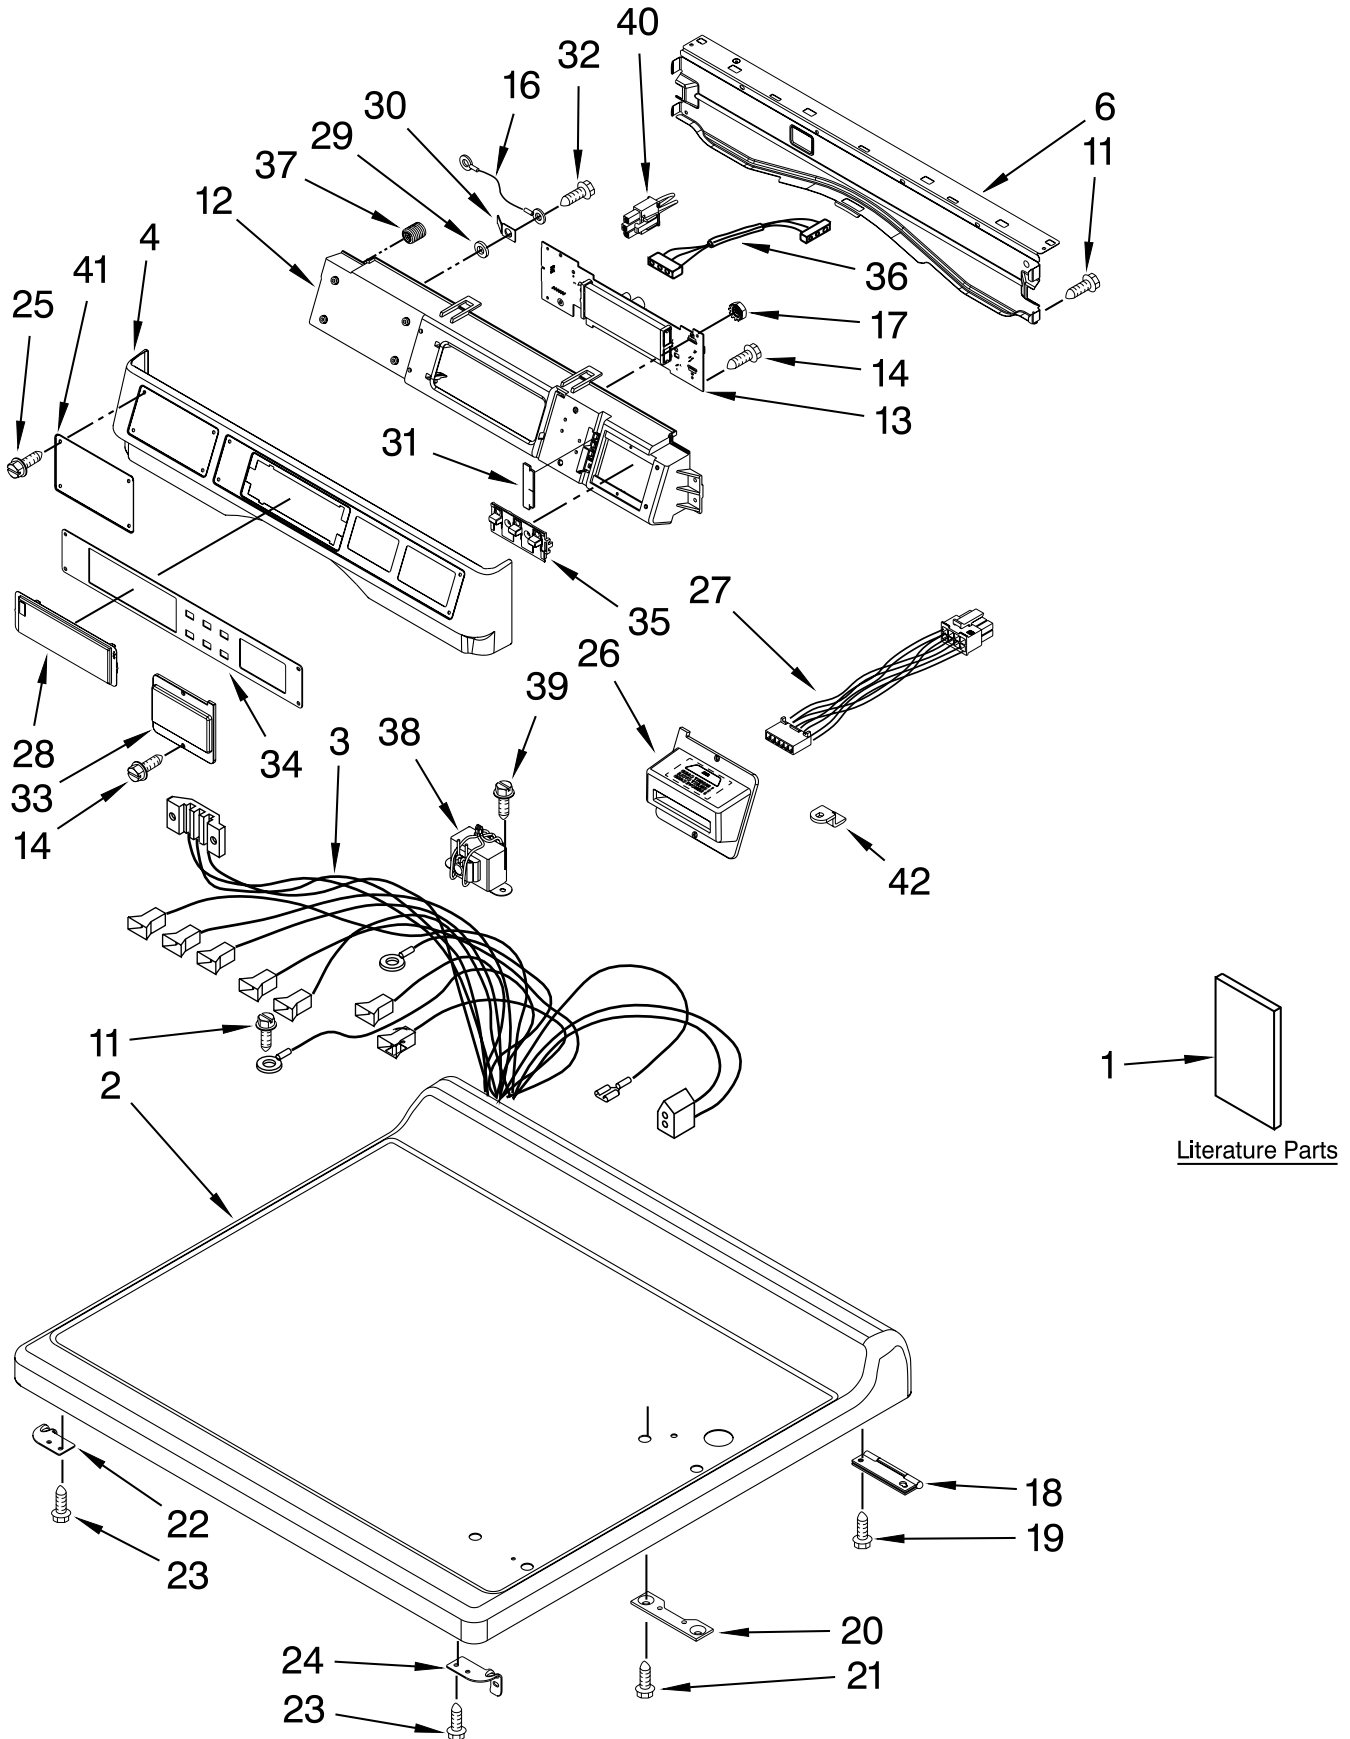

TOP AND CONSOLE PARTS

For Model: MDG22PRAWW0
(White)

FOR ORDERING INFORMATION REFER TO PARTS PRICE LIST

TOP AND CONSOLE PARTS

For Model: MDG22PRAWW0
(White)

Illus. No.	Part No.	DESCRIPTION	Illus. No.	Part No.	DESCRIPTION	Illus. No.	Part No.	DESCRIPTION
1		Literature Parts	17	W10139046	Nut, 6-32	29	W10189075	Brass Washer
	W10135154	Installation Instruction	18	8565018	Hinge & Pin Assembly	30	3373818	Tab-Grounding
	W10166332	Tech Sheet	19	342055	Screw	31	W10187276	Console Seal
	W10135175	Parts List	20	3347825	Plate, Mounting	32	488234	Screw
2	W10137410	Top	21	98445	Screw	33	W10137477	Cover, Card Reader
3	W10111006	Harness, Main	22	W10137445	Bracket, Top Panel (Left)	34	W10137439	Fascia-Console
4	W10137459	Console (Outer)	23	W10015090	Screw	35	W10131113	Push Button
6	8565237	Bracket, Console	24	W10137444	Bracket, Top Panel (Right)	36	W10166307	Harness, Communication
11	3390647	Screw	25	W10137457	Screw	37	W10189313	Inserts
12	W10137427	Console (Inner)	26	W10137454	Bezel, Card Reader	38	W10131839	Transformer, 120 To 22.5 (VAC)
13	W10137419	User-Interface Assembly	27	W10133304	Harness, Wiring Card Reader	39	8533971	Screw
14	489136	Screw	28	W10131114	Cover, Display	40	W10133282	Jumper, Service Vault Switch
16	W10188087	Ground Wire Assembly				41	W10137461	Fascia-Dispenser
						42	W10145154	Cam Lock