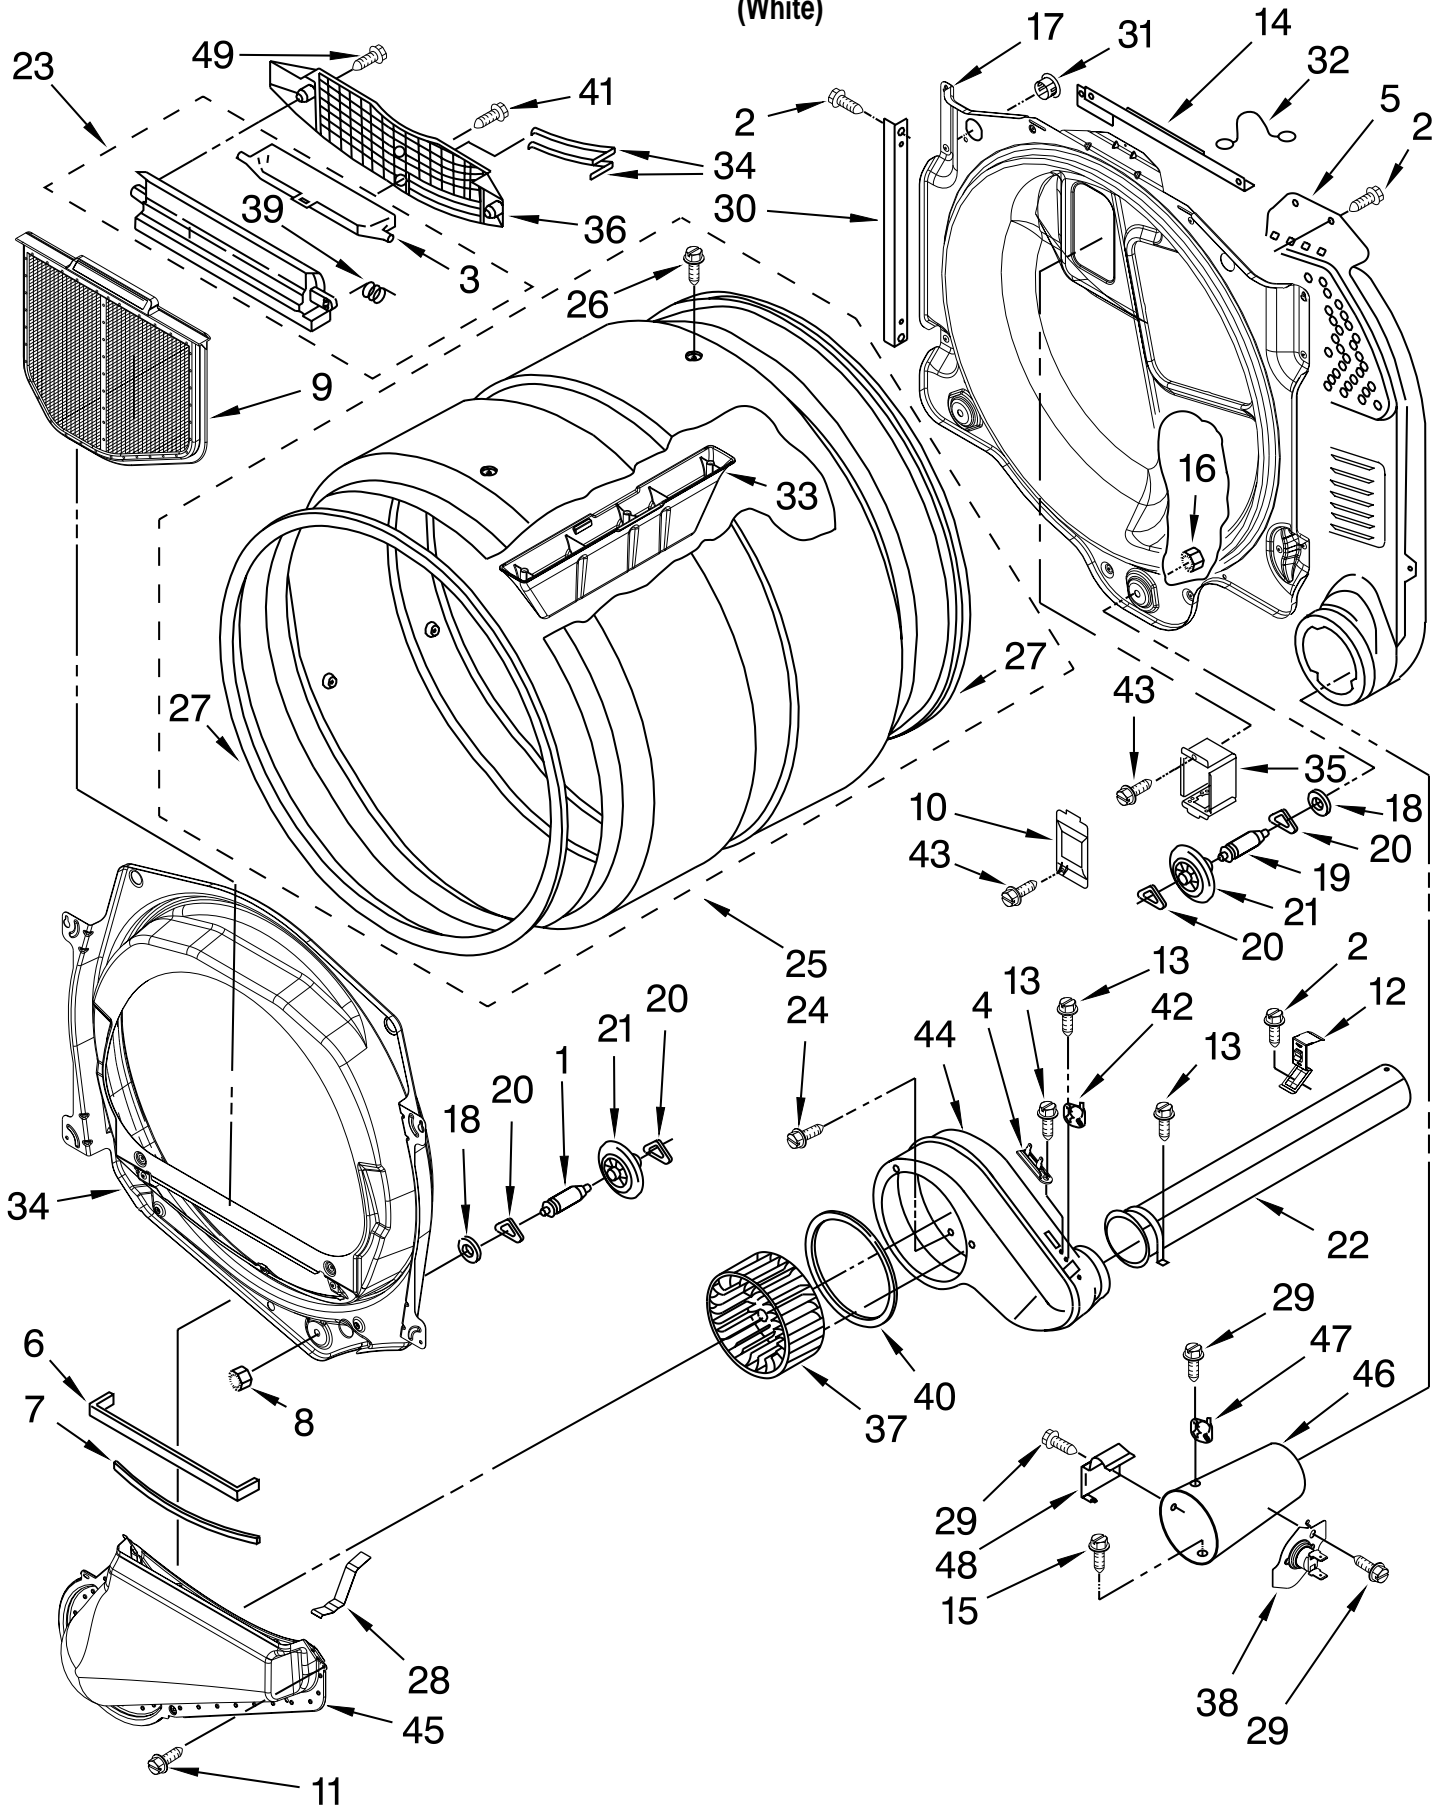

BULKHEAD PARTS

For Model: MDG22PRAW0
(White)

FOR ORDERING INFORMATION REFER TO PARTS PRICE LIST

BULKHEAD PARTS

For Model: MDG22PRAWW0
(White)

Illus. No.	Part No.	DESCRIPTION	Illus. No.	Part No.	DESCRIPTION	Illus. No.	Part No.	DESCRIPTION
1	8575324	Shaft, R.H. Thread	17	8520836	Bulkhead, Rear	34	8565061	Bulkhead, Front
2	3390647	Screw	18	3387459	Washer, Support	35	8578825	Bracket, Drum Light
3	W10153413	Door, Lint Screen	19	8575325	Shaft, L.H. Thread	36	W10153412	Grille, Outlet
4	3392519	Thermal Fuse (91°C)	20	690997	Ring, Tri	37	W10168564	Wheel, Blower
5	3394346	Air Duct Assembly	21	8536973	Roller, Support	38	8573713	Thermal Cut-Off
6	697813	Seal, Outlet Housing	22	8563728	Exhaust Pipe	39	3394986	Spring, Lint Screen Door
7	697814	Seal, Drum Front	23	W10153423	Housing, Outlet Assembly	40	697770	Seal, Cover Plate
8	3934666	Nut, 3/8 x 16(R.H.)	24	489463	Screw	41	695240	Screw
9	W10049370	Lint Screen	25	W10153420	Complete Drum Assembly	42	8577274	Thermistor
10	3402841	Lens, Drum Light	26	W10109200	Screw	43	487909	Screw
11	359625	Screw	27	W10166807	Seal, Drum	44	8544362	Housing, Blower
12	8572105	Clip, Exhaust Pipe	28	8066208	Clip-Spring	45	8066168	Lint Duct Assembly
13	8533971	Screw	29	90767	Screw	46	8573824	Funnel, Burner
14	8571651	Bracket-Bulkhead Upper Mounting	30	8519221	Channel, Bracket Rear Bulkhead	47	8573028	Thermostat, High-Limit 205°F (96°C)
15	693995	Screw	31	8529007	Plug, Rear Bulkhead	48	338906	Sensor, Radiant
16	W10001120	Nut, 3/8-16 (L.H.)	32	3401707	Wire Jumper	49	3387230	Screw
			33	W10153409	Baffle, Drum