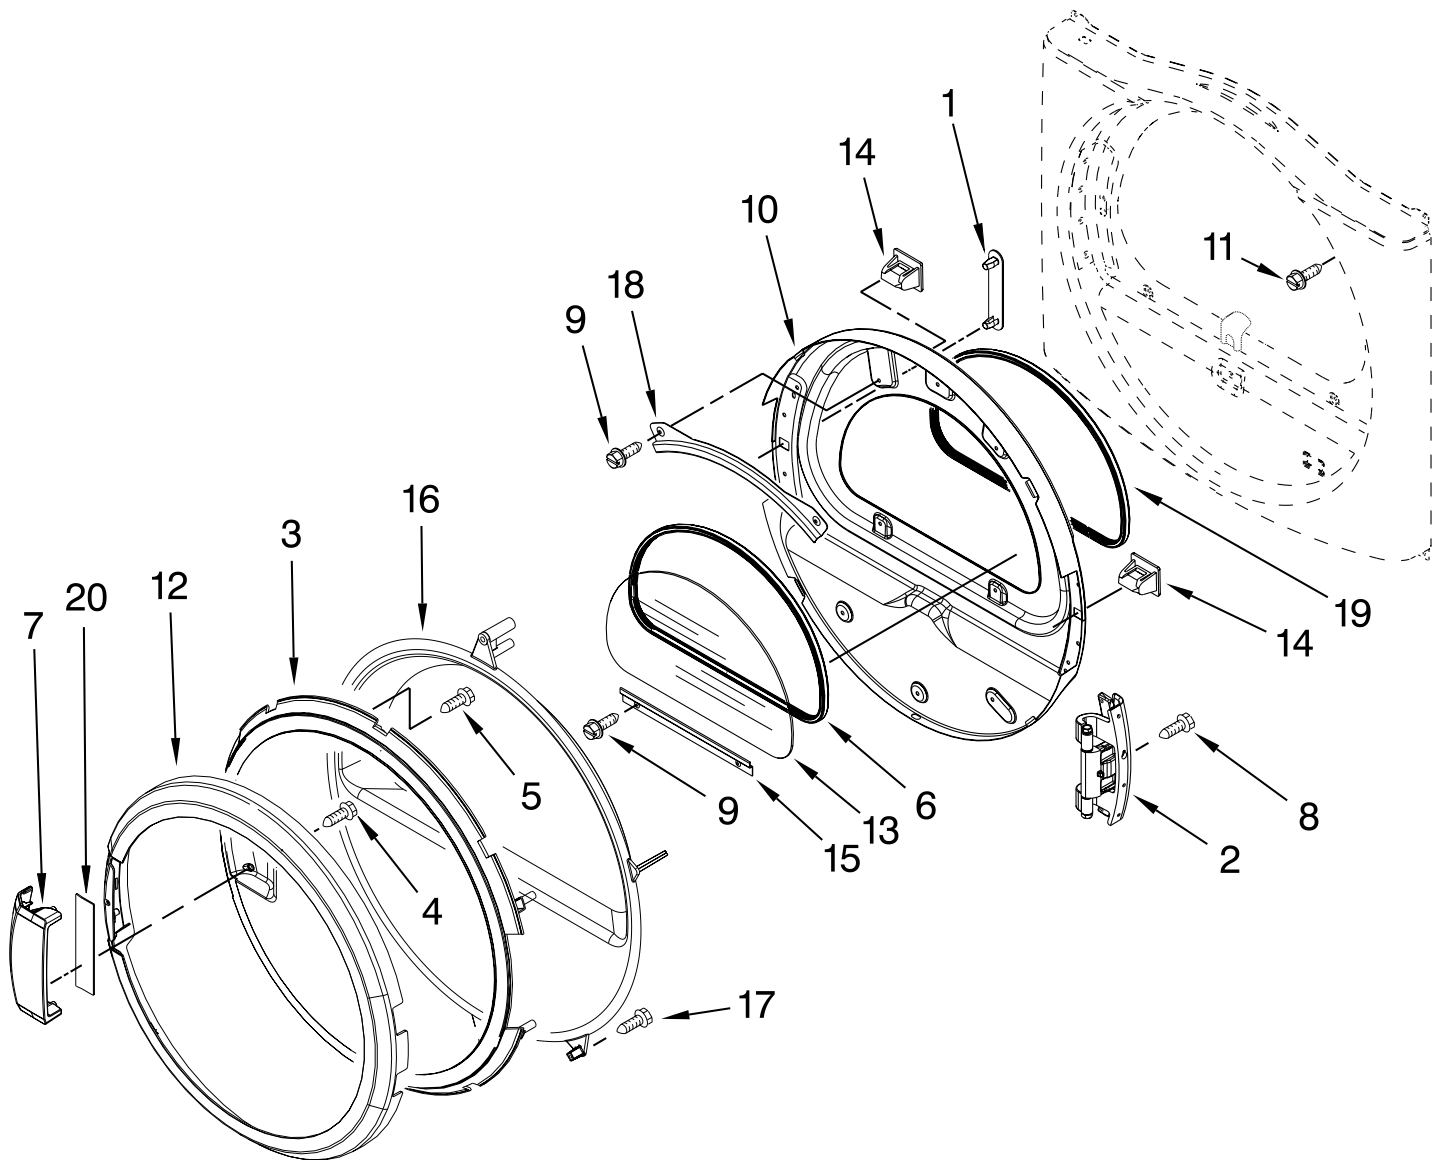

DOOR PARTS

For Model: MDG22PRAWW0
(White)

Illus. No.	Part No.	DESCRIPTION
1	8565119	Plug Strip (Inner Door)
2	8578887	Door Hinge Assembly
3	W10137467	Assembly, Door Intermediate
4	9742177	Screw
5	3400618	Screw
6	8579663	Seal, Window
7	W10117477	Handle, Door (Includes Illus. 20.)

Illus. No.	Part No.	DESCRIPTION
8	W10159996	Screw
9	3393258	Screw
10	8578933	Door Assembly (Inner) (Includes Illus. 1 & 14)
11	355515	Screw
12	W10112916	Door, Outer Ring
13	8565117	Window

Illus. No.	Part No.	DESCRIPTION
14	690081	Door Catch Assembly
15	8519354	Retainer-Lower
16	8580059	Door, Intermediate
17	8534022	Screw
18	8519356	Retainer, Upper
19		Door Seal (Not Serviceable)
20	W10112927	Pad, Door Handle

FOR ORDERING INFORMATION REFER TO PARTS PRICE LIST