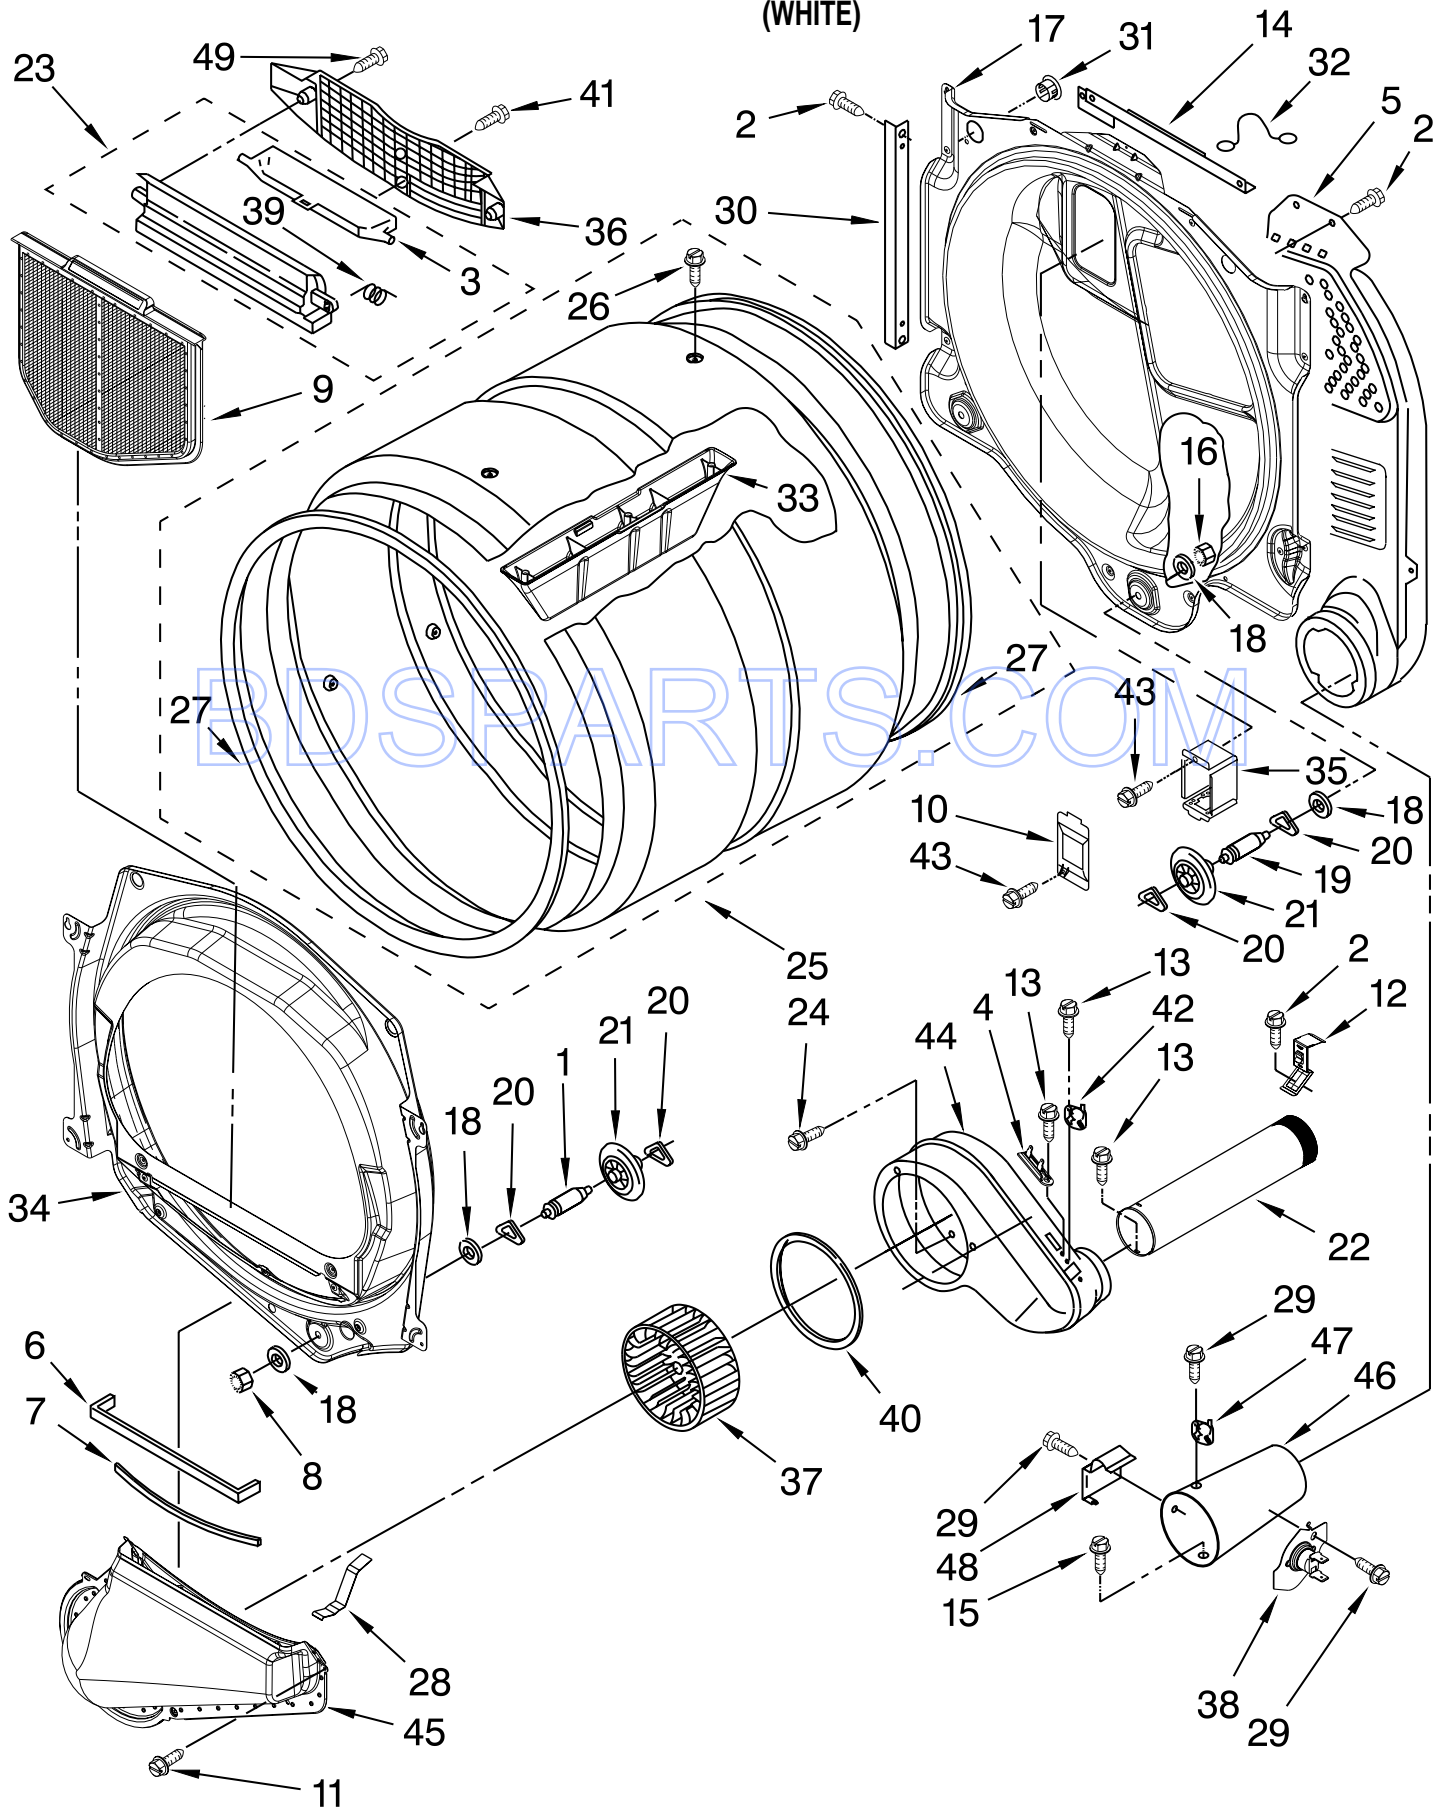

BULKHEAD PARTS

FOR MODEL: MDG22PRBWW0

(WHITE)

FOR ORDERING INFORMATION REFER TO PARTS PRICE LIST

BULKHEAD PARTS

FOR MODEL: MDG22PRBWW0

(WHITE)

Illus. No.	Part No.	DESCRIPTION	Illus. No.	Part No.	DESCRIPTION	Illus. No.	Part No.	DESCRIPTION
1	8575324	Shaft, R.H. Thread	16	W10001120	Nut, 3/8-16 (L.H.)	33	W10153409	Baffle, Drum
2	3390647	Screw	17	W10080170	Bulkhead, Rear	34	8565061	Bulkhead, Front
3	W10181925	Door, Lint Screen	18	3387459	Washer, Support	35	8578825	Bracket, Drum Light
4	3392519	Thermal Fuse (91°C)	19	8575325	Shaft, L.H. Thread	36	W10181926	Grille, Outlet
5	3394346	Air Duct Assembly	20	690997	Ring, Tri	37	W10168564	Wheel, Blower
6	697813	Foam-Seal	21	8536973	Roller, Support	38	8573713	Thermal Cut-Off
7	697814	Seal, Drum Front	22	8563728	Exhaust Pipe	39	3394986	Spring, Lint Screen Door
8	3934666	Nut, 3/8 x 16 (R.H.)	23	W10181928	Housing, Outlet Assembly	40	697770	Foam-Seal
9	W10049370	Lint Screen	24	489463	Screw	41	695240	Screw
10	3402841	Lens, Drum Light	25	W10153420	Complete Drum Assembly	42	8577274	Thermistor
11	359625	Screw	26	W10219342	Screw	43	487909	Screw
12	8572105	Clip, Exhaust Pipe	27	W10166807	Seal, Drum	44	8544362	Housing, Blower
13	8533971	Screw	28	8066208	Clip-Spring	45	8066168	Lint Duct Assembly
14	8571651	Bracket-Bulkhead Upper Mounting	29	90767	Screw	46	8573824	Funnel, Burner
15	693995	Screw	30	8519221	Channel, Bracket	47	3391912	Thermostat, High-Limit 255°F
			31	8529007	Plug, Rear Bulkhead	48	338906	Sensor, Radiant
			32	3401707	Wire Jumper	49	3387230	Screw