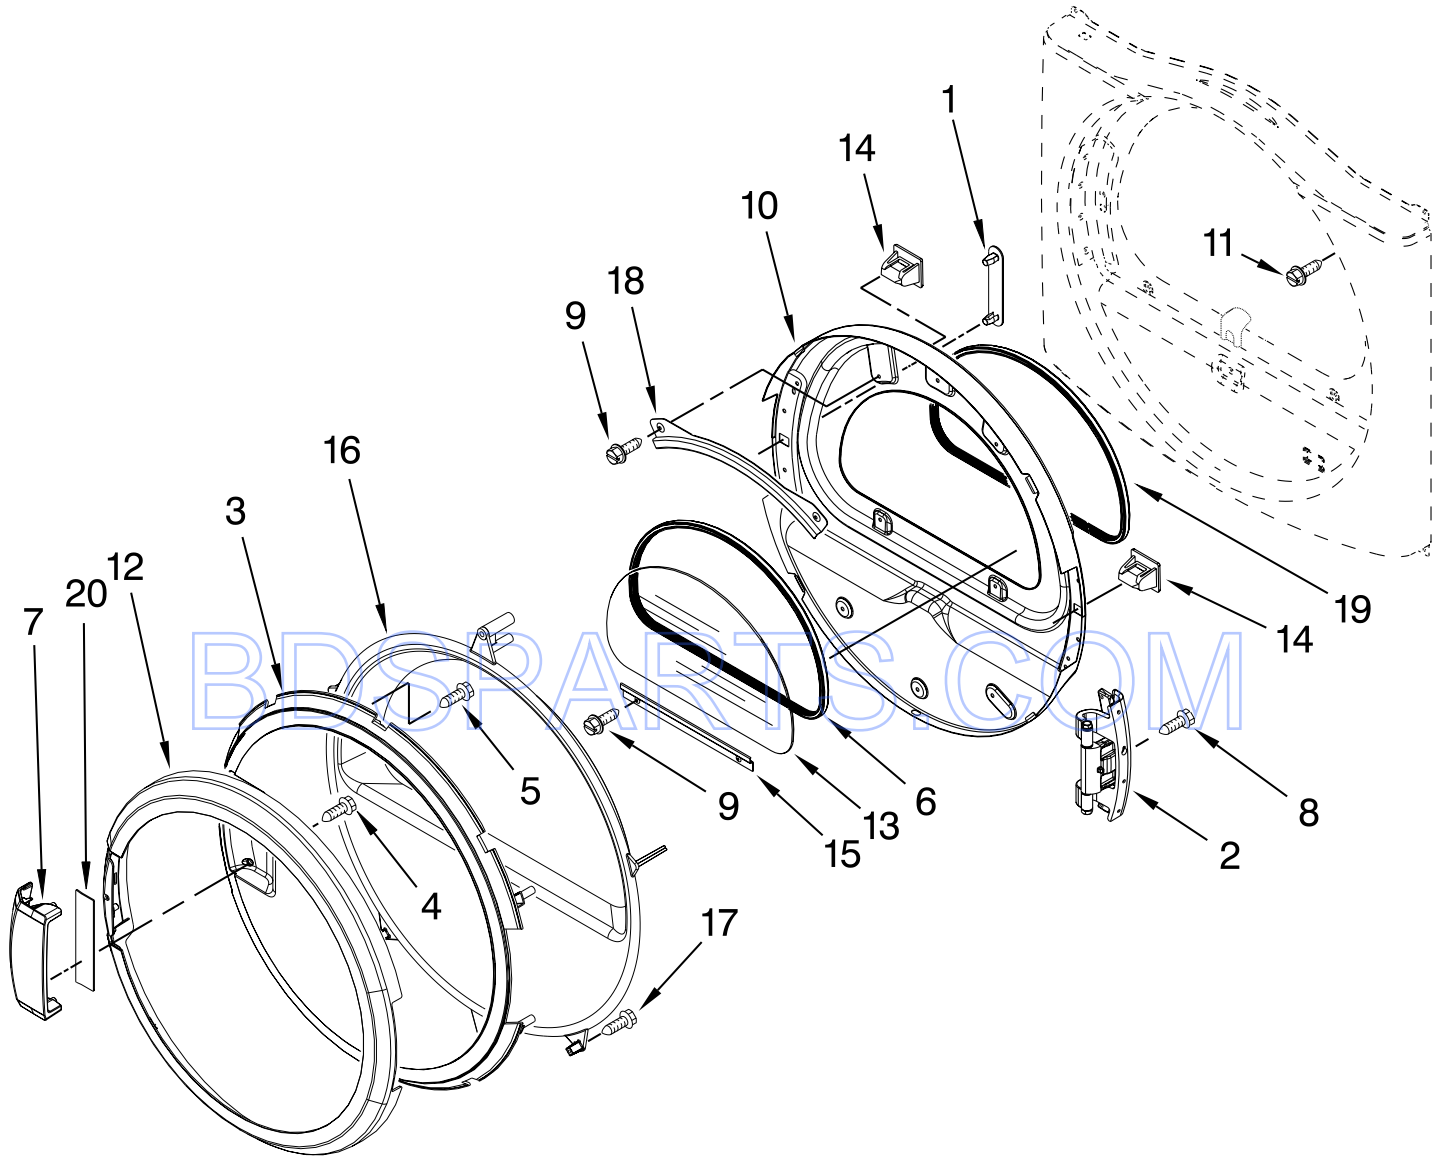

Following Parts Not Illustrated

W10436933 Conversion Kit
(Type 1 and 2)
to Type (4) L.P.G.

BA-156B

DOOR PARTS

FOR MODEL: MDG22PRBWW0
(WHITE)

Illus. No.	Part No.	DESCRIPTION
1	W10256915	Hinge Hole Cover (Inner Door)
2	8578887	Door Hinge Assembly
3	W10137467	Assembly, Door Intermediate
4	9742177	Screw
5	3400618	Screw
6	8579663	Seal, Window
7	W10117477	Handle, Door (Includes Illus. 20.)