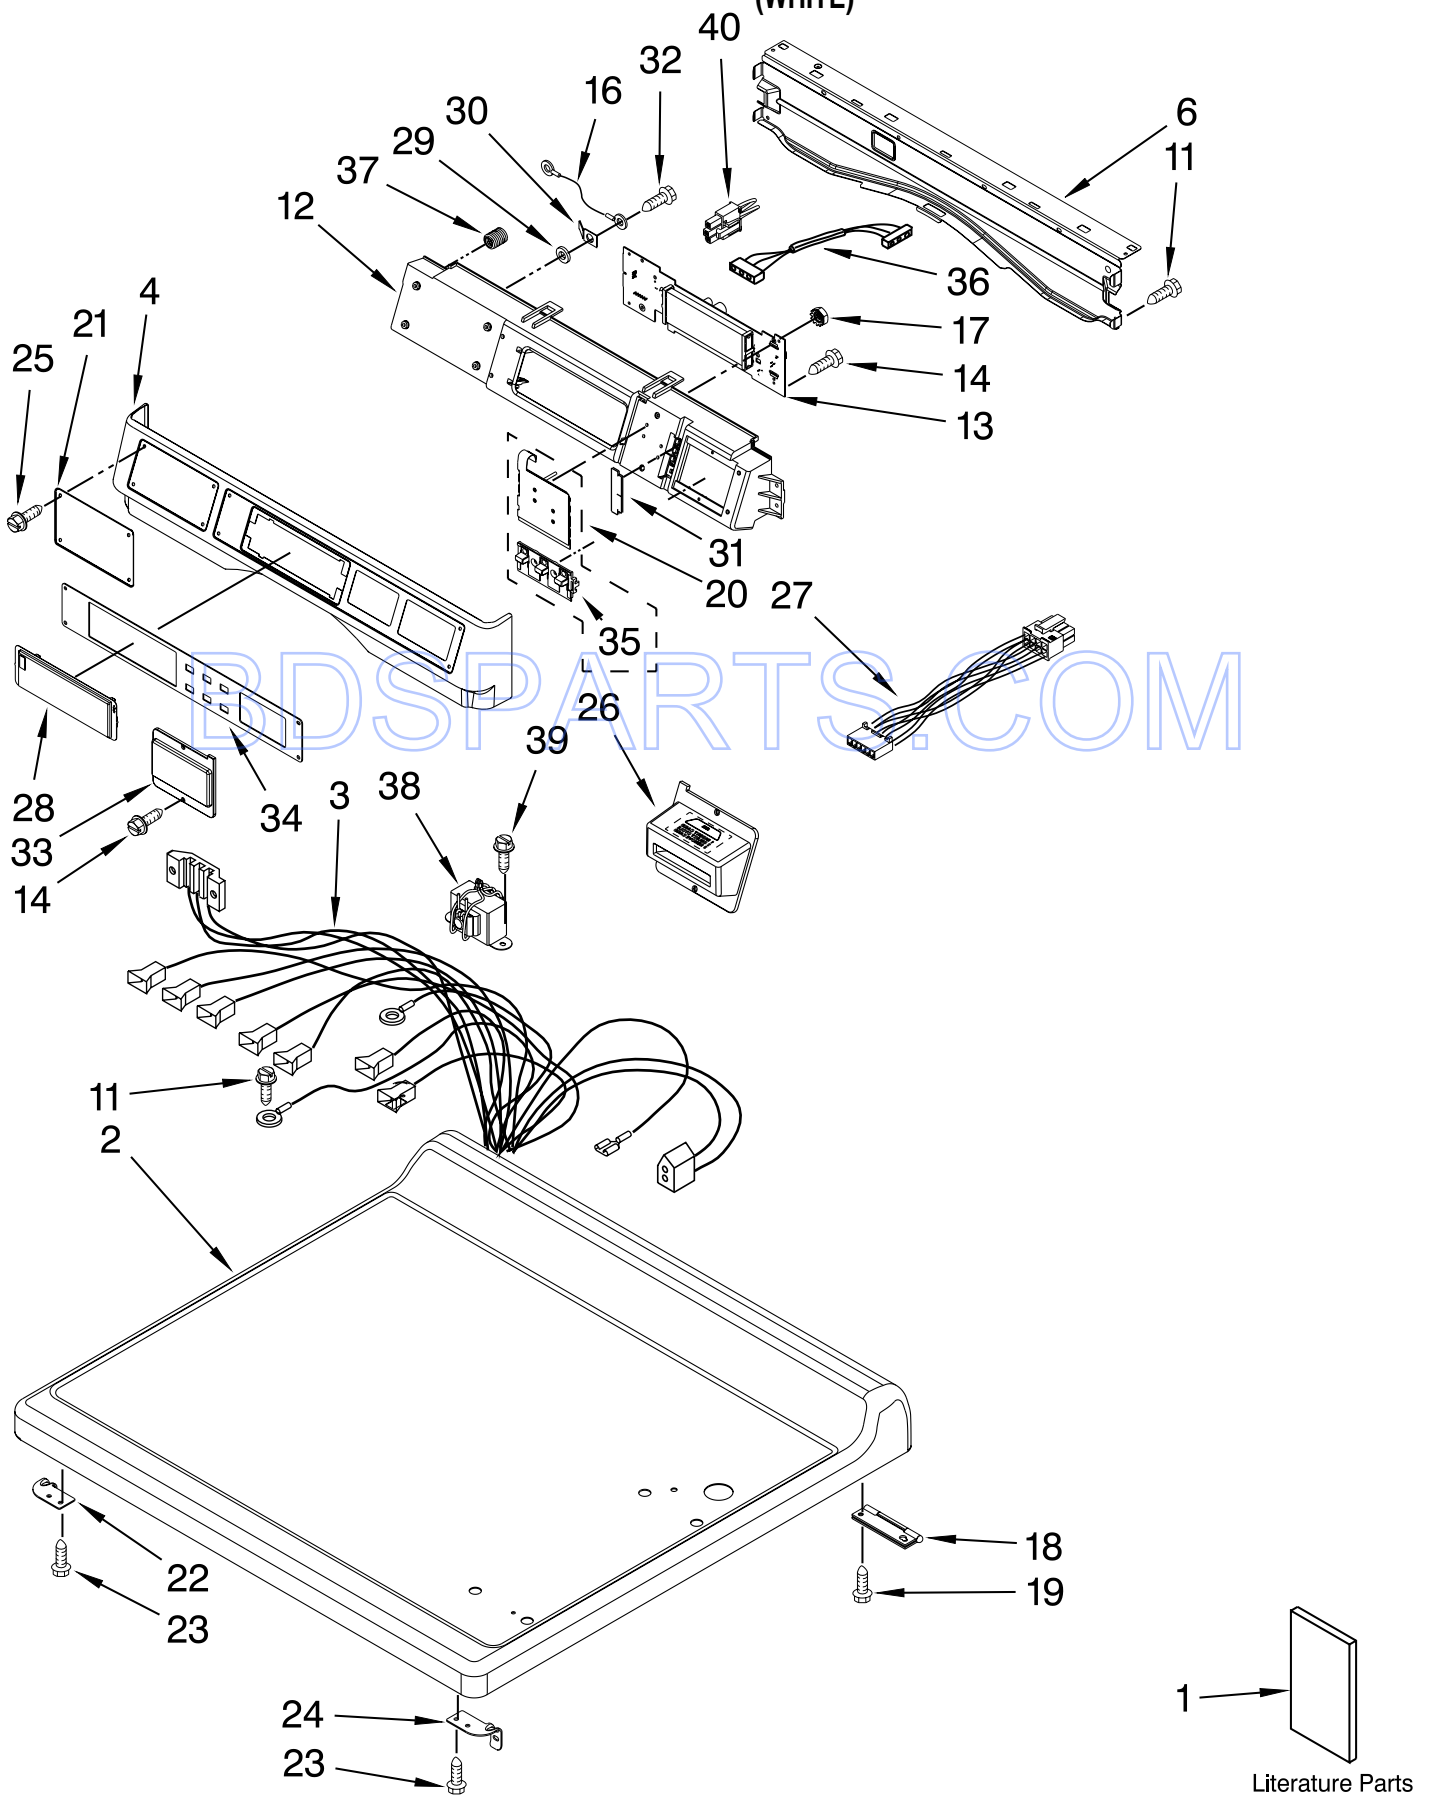

PARTS LIST

for

MAYTAG[®]

BDSPARTS.COM

**COMMERCIAL
GAS DRYER**

**MODEL
MDG22PRBWW0**

TOP AND CONSOLE PARTS

FOR MODEL: MDG22PRBWW0

(WHITE)

Literature Parts

FOR ORDERING INFORMATION REFER TO PARTS PRICE LIST

TOP AND CONSOLE PARTS

FOR MODEL: MDG22PRBWW0
(WHITE)

Illus. No.	Part No.	DESCRIPTION	Illus. No.	Part No.	DESCRIPTION	Illus. No.	Part No.	DESCRIPTION
1		Literature Parts	12	W10137427	Console (Inner)	26	W10137454	Bezel, Card Reader
	W10135154	Installation Instruction	13	W10166363	User-Interface Assembly	27	W10133304	Harness, Wiring Card Reader
	W10165325	Installation Instructions, Card Reader	14	489136	Screw	28	W10131114	Cover, Display
	W10239200	Tech Sheet	16	W10188087	Ground Wire Assembly	29	W10189075	Brass Washer
	W10273433	Parts List	17	W10139046	Nut, 6-32	30	3373818	Tab-Grounding
2	W10137410	Top	18	8565018	Hinge & Pin Assembly	31	W10187276	Console Seal
3	W10111006	Harness, Main	19	342055	Screw	32	488234	Screw
4	W10137459	Console (Outer)	20	W10135255	Assembly, Membrane Switch & Backer Plate	33	W10137477	Cover, Card Reader
6	8565237	Bracket, Console	21	W10137461	Facia-Dispenser	34	W10137439	Fascia-Console
11	3390647	Screw	22	W10137445	Bracket, Top Panel (Left)	35	W10131113	Push Button
			23	3390647	Screw	36	W10166307	Harness, Communication
			24	W10137444	Bracket, Top Panel (Right)	37	W10189313	Inserts
			25	W10137457	Screw	38	W10131839	Transformer, 120 To 22.5 (VAC)
						39	8533971	Screw
						40	W10133282	Jumper, Service Vault Switch