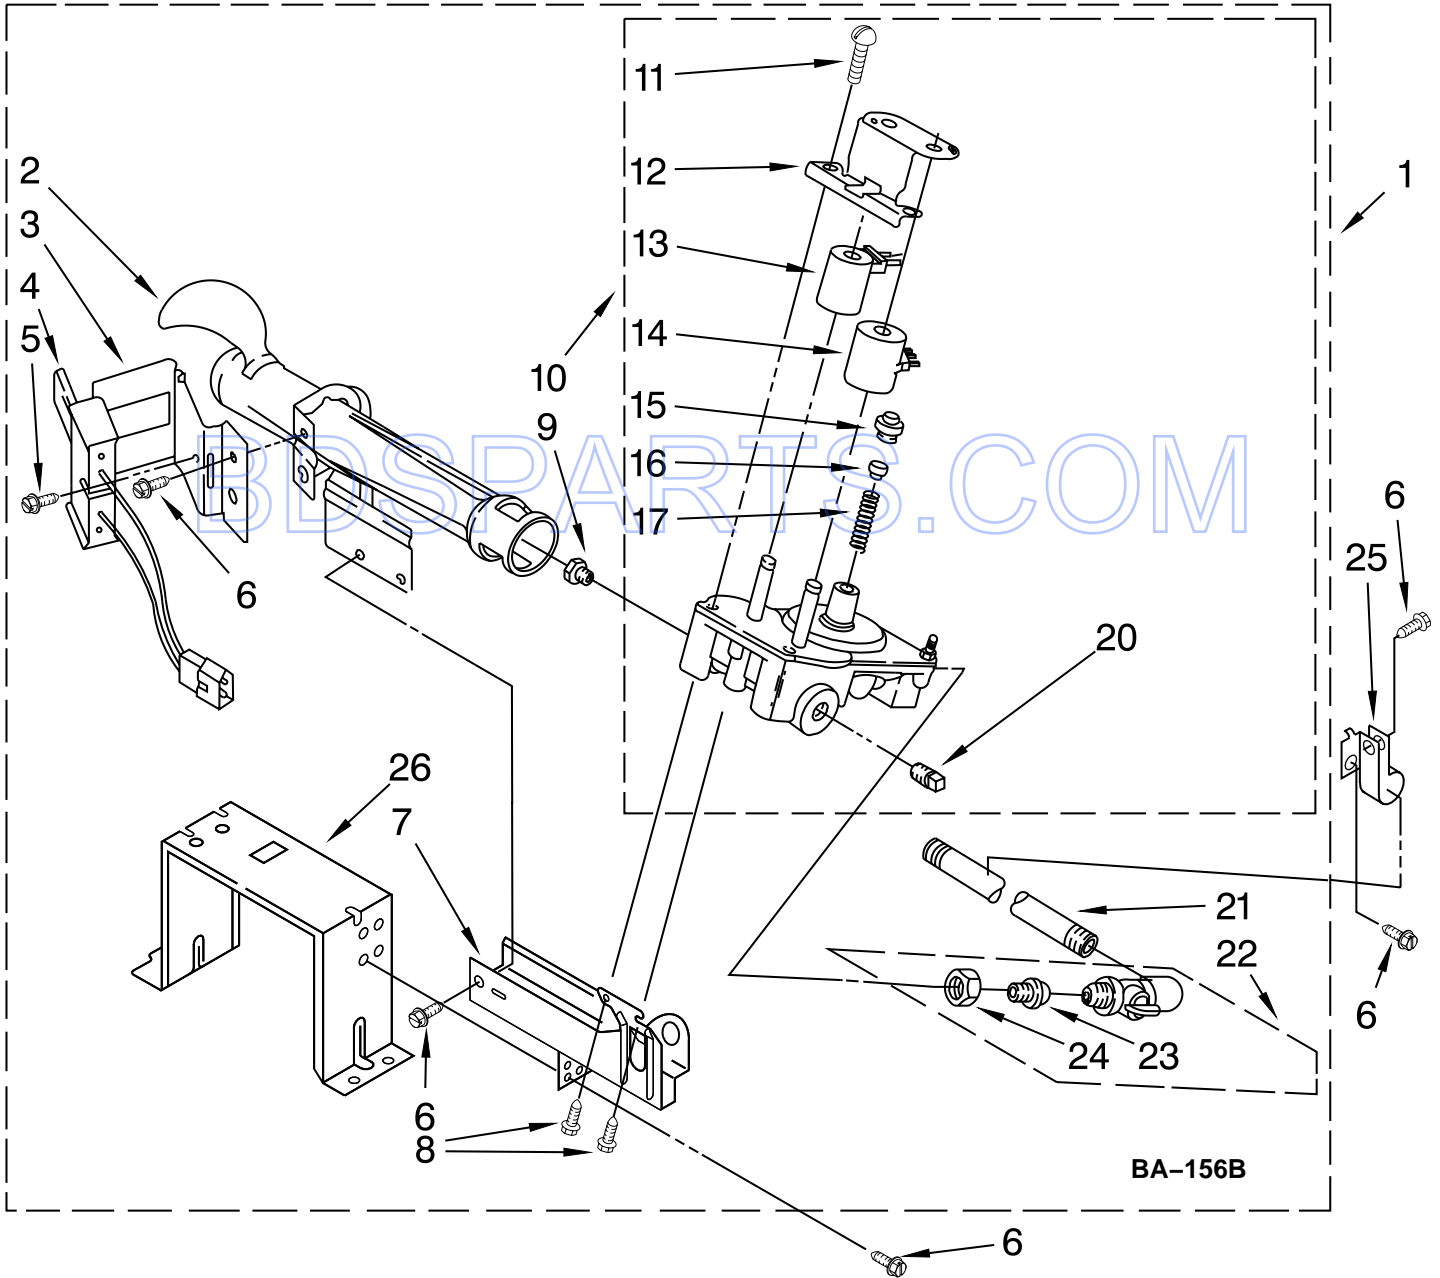

W10135231 BURNER ASSEMBLY

FOR MODEL: MDG22PRBWW0

(WHITE)

USE WITH TYPE 1 – NATURAL, TYPE 2 – MIXED,
AND TYPE 4 – LIQUEFIED PROPANE AND BUTANE GASES

FOR ORDERING INFORMATION REFER TO PARTS PRICE LIST

W10135231 BURNER ASSEMBLY

FOR MODEL: MDG22PRBWW0

(WHITE)

USE WITH TYPE 1 – NATURAL, TYPE 2 – MIXED,
AND TYPE 4 – LIQUEFIED PROPANE AND BUTANE GASES

Illus. No.	Part No.	DESCRIPTION
1	W10135231	Burner Assembly 60 Hz. (Type 1, 2 & 3) (White Rodgers)
2	688617	Tube, Burner
3	694298	Bracket, Ignitor
4	686590	Ignitor
5	3393909	Screw & Washer (8–32 x 5/8)
6	343641	Screw, 10–16 x 1/2
7	3389871	Base, Burner
8	3387057	Screw, 10–16 x 1/2
9	234870	Orifice, Burner Type 1
	234868	Type 2
10	W10141728	Valve, Gas 60 Hz. (Complete)
11	694421	Screw, 8–32 x 1/2
12	694538	Bracket, Coil
13	694540	Coil, 60 Hz. (2 Terminal) (Main)
14	694539	Coil, 60 Hz. (Split) (3 Terminal) (Pilot Position)
15	694424	Leak, Limiter
16	694423	Screw, Regulator Adjustment
17	694422	Spring, Regulator
20	239822	Plug, Pipe
21	W10110395	Pipe, Gas Supply
22	697441	Valve & Union Shut-Off
23	3393767	Pipe, Tail
24	233076	Nut, Compression
25	3387561	Clamp, Pipe
26	3389889	Bracket, Support

Following Parts Not Illustrated

W10436933 Conversion Kit
(Type 1 and 2)
to Type (4) L.P.G.

BA-156B