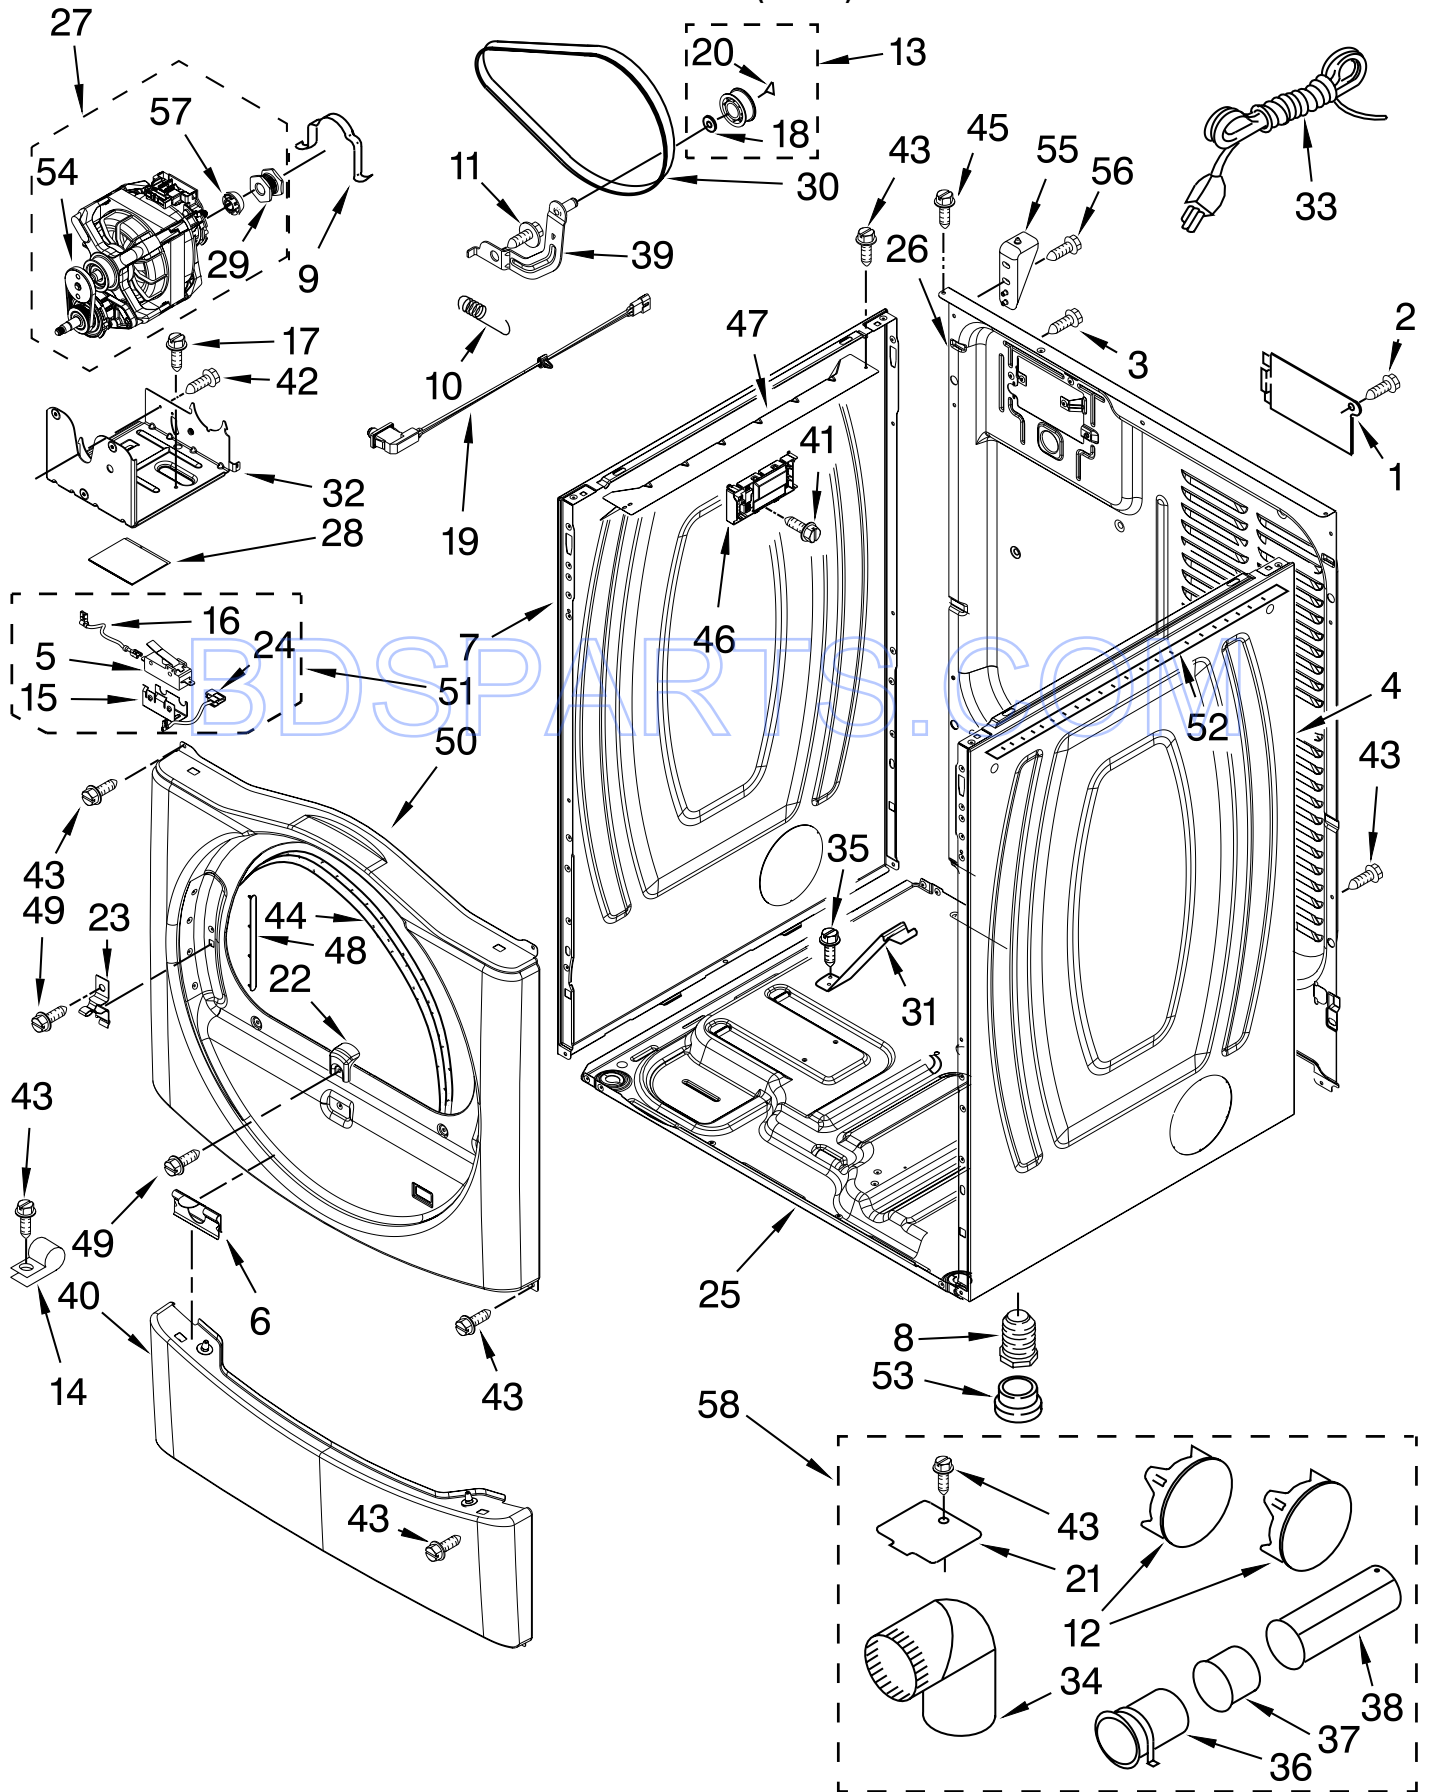

CABINET PARTS

FOR MODEL: MDG22PRBWW0
(WHITE)

FOR ORDERING INFORMATION REFER TO PARTS PRICE LIST

CABINET PARTS

FOR MODEL: MDG22PRBWW0
(WHITE)

Illus. No.	Part No.	DESCRIPTION	Illus. No.	Part No.	DESCRIPTION	Illus. No.	Part No.	DESCRIPTION
1	8317340	Cover, Terminal Block	20	690997	Tri-Ring	43	3390647	Screw
2	3390814	Screw	21	8066115	Cover-Plate	44	3387242	Seal, Front Panel
3	8533974	Screw Ground	22	8565083	Ramp, Door	45	3393008	Screw
4	8565048	Panel, Side (R.H.)	23	8565122	Strike, Door	46	W10166305	Control Board
5	8564010	Assembly, Switch & Actuator	24	8539892	Wire-Motor To-Belt-Switch	47	8563727	Control Bracket
6	8519459	Clip, Toe Panel	25	8565046	Base, Cabinet	48	8565043	Plug, Strip Front Panel
7	8565054	Panel, Side (L.H.)	26	8565059	Panel, Rear	49	3357011	Screw
8	3392100	Foot, Dryer	27	W10139766	Motor Assembly 60 HZ.	50	W10117421	Front Panel (Includes Illus. 44)
	279810	Foot - Optional (Extended Length Package Of 2) (Not Included)	28	W10212660	Sound Pad, Motor	51	W10155571	Switch, Assembly
9	660658	Clamp, Motor	29	3394341	Pulley	52	8318396	Foam-Seal (IEC)
10	3387374	Spring, Idler	30	W10131172	Belt, Drive	53	3391943	Boot, Foot
11	3389420	Retainer, Idler	31	8529757	Bracket, Burner	54	3405160	Belt, Poly V
12	49252	Plug, Multivent	32	W10135695	Bracket, Motor	55	W10137398	Stop, Top Panel
13	3388672	Pulley Assembly	33	3401401	Cord, Power	56	3390647	Screw
14	3978776	Bracket, Gas Pipe	34	49026	4" - 90° Elbow	57	3393657	Belt, Restrain
15	8564011	Bracket, Switch	35	693995	Screw	Optional Parts Not Included		
16	W10167613	Wire, Belt Switch	36	8563747	Exhaust Pipe & Bracket	Dryer Exhaust Kit		
17	343641	Screw	37	8563750	Exhaust Pipe (Short)	(For Side & Bottom Venting)		
18	233520	Washer, Thrust	38	8563749	Exhaust Pipe (Long)			
19	W10128087	Assembly, Door Switch	39	W10141380	Idler Bracket			
			40	8540621	Toe Panel			
			41	8533971	Screw	58	279818	White
			42	W10002600	Screw