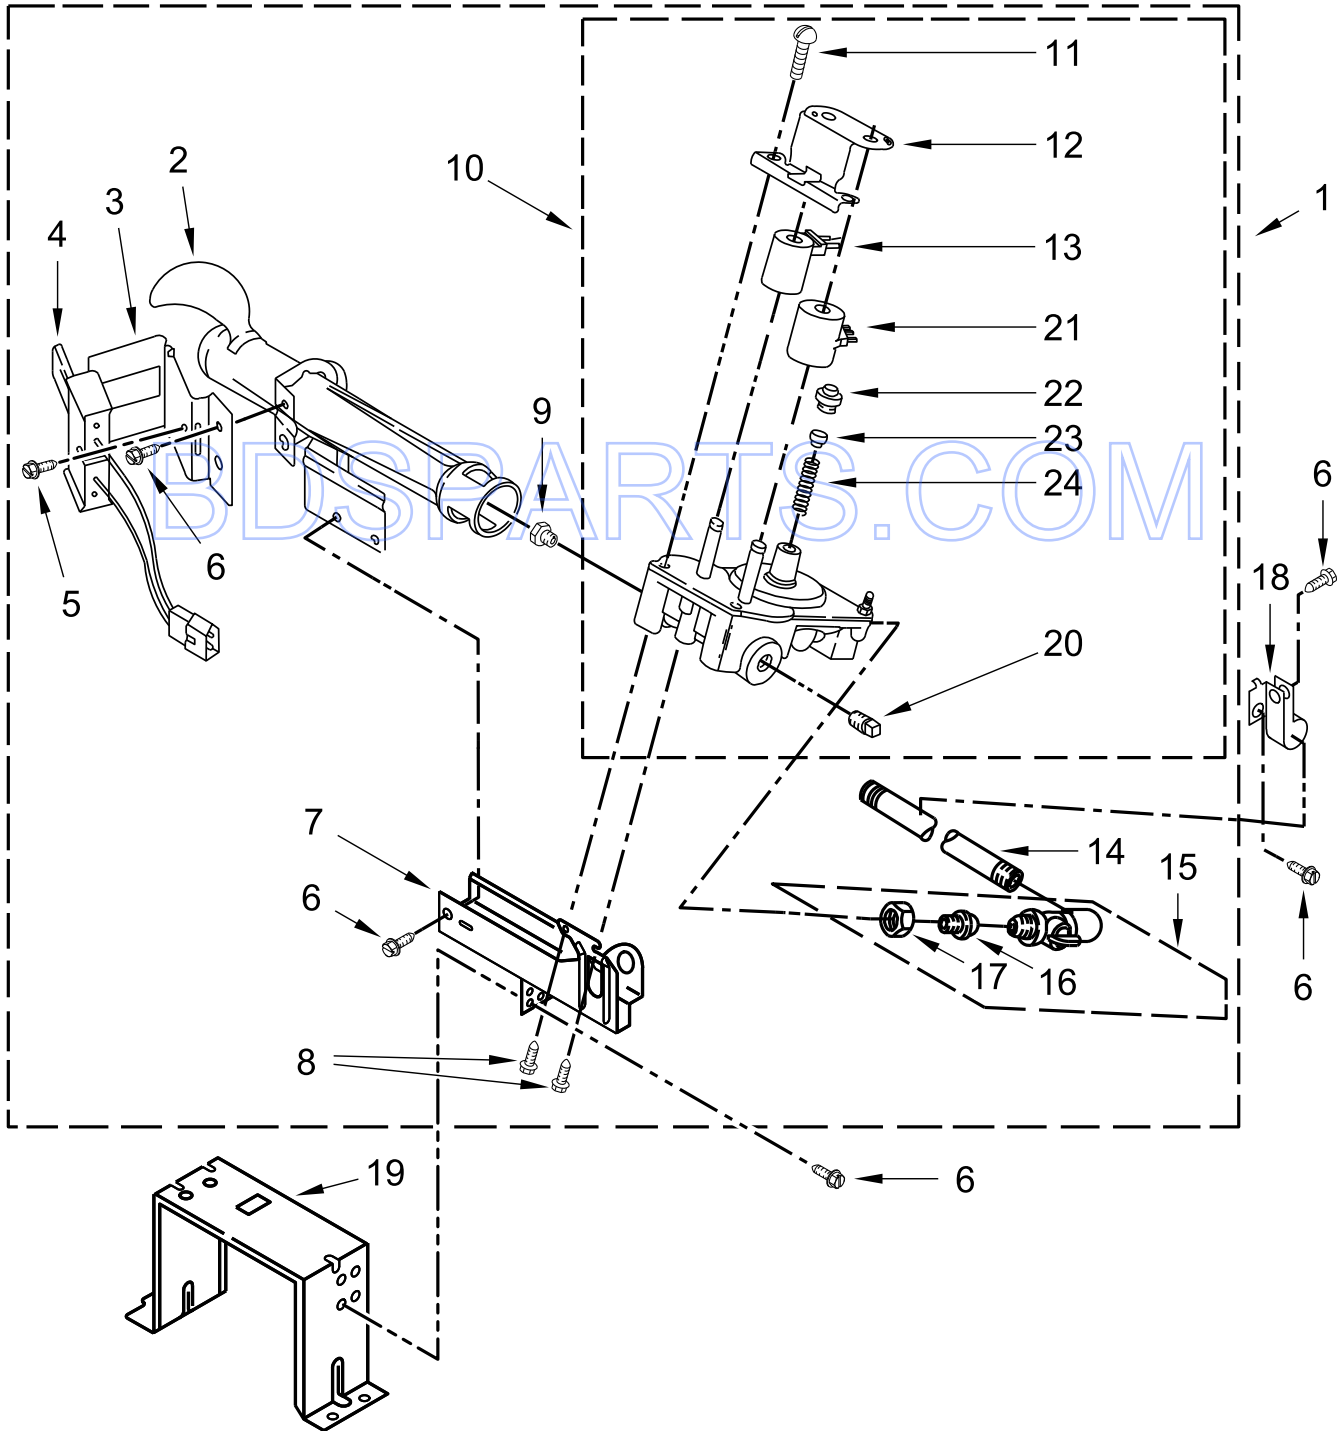

BURNER ASSEMBLY

USE WITH TYPE 1 - NATURAL, TYPE 2 - MIXED,
AND TYPE 4 - LIQUEFIED PROPANE AND BUTANE GASES

BURNER ASSEMBLY

<u>Illus. No.</u>	<u>Part No.</u>	<u>Description</u>	<u>Illus. No.</u>	<u>Part No.</u>	<u>Description</u>	<u>Illus. No.</u>	<u>Part No.</u>	<u>Description</u>
1	W10135231	Burner Assembly (60 Hz)	12	694538	Bracket, Coil	24	233076	Nut, Compression
2	688617	Tube, Burner	13	694540	Coil, 60 Hz. (2 Terminal) (Main)			Following Parts Not Illustrated
3	694298	Bracket, Ignitor	14	694539	Coil, 60 Hz (Split) (3 Terminal) (Pilot Position)	W10135245		Conversion Kit (Type 1 and 2) to Type L.P.G.
4	686590	Ignitor	15	694424	Leak, Limiter			
5	3393909	Screw	16	694423	Screw, Regulator Adjustment			
6	343641	Screw	17	694422	Spring, Regulator			
7	3389871	Base, Burner	18	3387561	Clamp, Pipe			
8	3387057	Screw	19	3389889	Bracket, Support			
9		Orifice, Burner	20	239822	Plug, Pipe			
	234870	Type 1 (Natural)	21	W10110395	Pipe, Gas Supply			
	234868	Type 4 (Propane)	22	697441	Valve, Gas			
10	W10141728	Valve, Gas (60 Hz - Complete)	23	3393767	Pipe, Tail			
11	694421	Screw, Coil						

BDSPARTS.COM