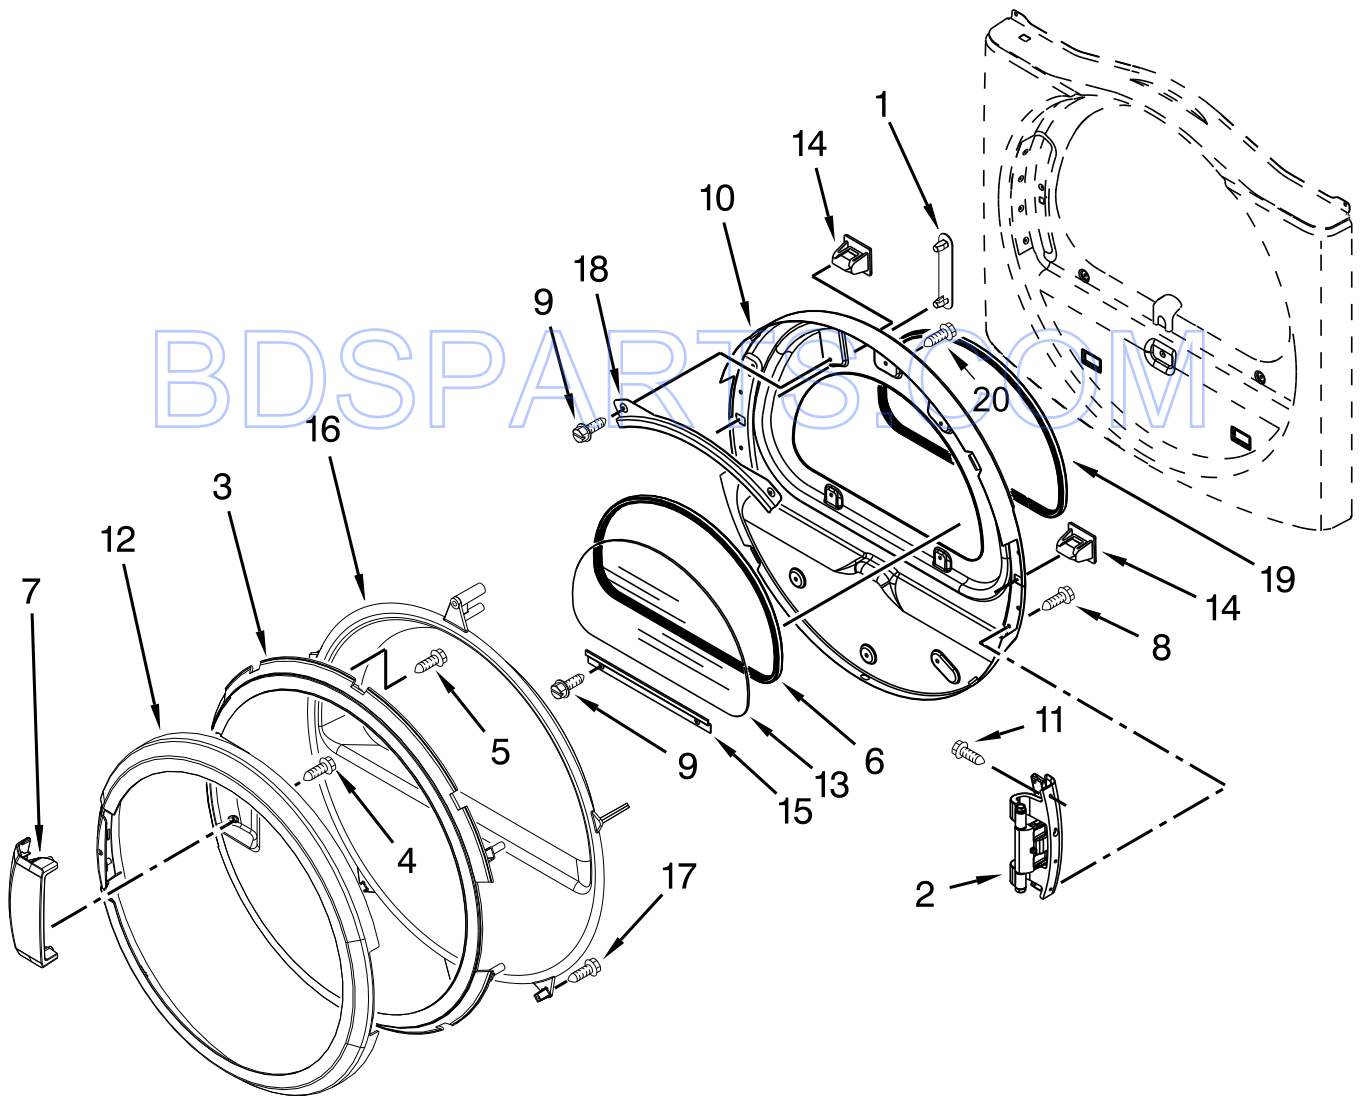

COMMERCIAL GAS DRYER

MODELS:

MDG28PRCWW0 (White)

BDSPARTS.COM

TOP AND CONSOLE PARTS

TOP AND CONSOLE PARTS

<u>Illus. No.</u>	<u>Part No.</u>	<u>Description</u>	<u>Illus. No.</u>	<u>Part No.</u>	<u>Description</u>	<u>Illus. No.</u>	<u>Part No.</u>	<u>Description</u>
1		Literature Parts	10	488234	Screw	22	W10137445	Bracket - Top Panel, Left
	W10590740	Installation Instruction	11	3390647	Screw	23	W10779142	Switch, Membrane & Backer Plate
	W10589717	Tech Sheet	12	W10137427	Console (Inner)	24	W10137444	Bracket - Top Panel, Right
	W10166310	Wiring Diagram	13	W10166387	User-Interface Assembly	25	W10267645	Cover, Display
2		Top	14	489136	Screw	26	W10331020	Harness, Wiring Card Reader
	W10137410	White	15	W10187276	Seal, Console	27	W10133282	Jumper, Switch Service/Vault
3	W10555112	Harness, Main	16	W10532923	Ground-Jumper, Tab	28	W10213906	Cover, Card Reader
4	W10779120	Console (Outer)	17	W10139046	Nut	29	W10137457	Screw
5	337686	Screw	18		Hinge & Pin Assembly	30	W10344080	Card Reader, Conversion Kit
6	8565237	Bracket, Console		8565018	White	31	W10137454	Bezel, Card Reader
7	W10804029	Dispenser, Fascia	19	342055	Screw	32	W10313706	Installation Instructions, Card Reader
8	W10189313	Insert	20	W10189075	Washer, Brass			
9	W10166307	Harness, Communication	21	W10801808	Fascia Console			

BDSPARTS.COM

DOOR PARTS

DOOR PARTS

<u>Illus.</u> <u>No.</u>	<u>Part No.</u>	<u>Description</u>
1	8565119	Hole Cover, Hinge
2	W10304672	Assembly, Door Hinge
3	W10137467	Assembly, Door Intermediate
4	9742177	Screw
5	3400618	Screw
6	8579663	Seal, Window
7		Handle, Door
	W10112976	White