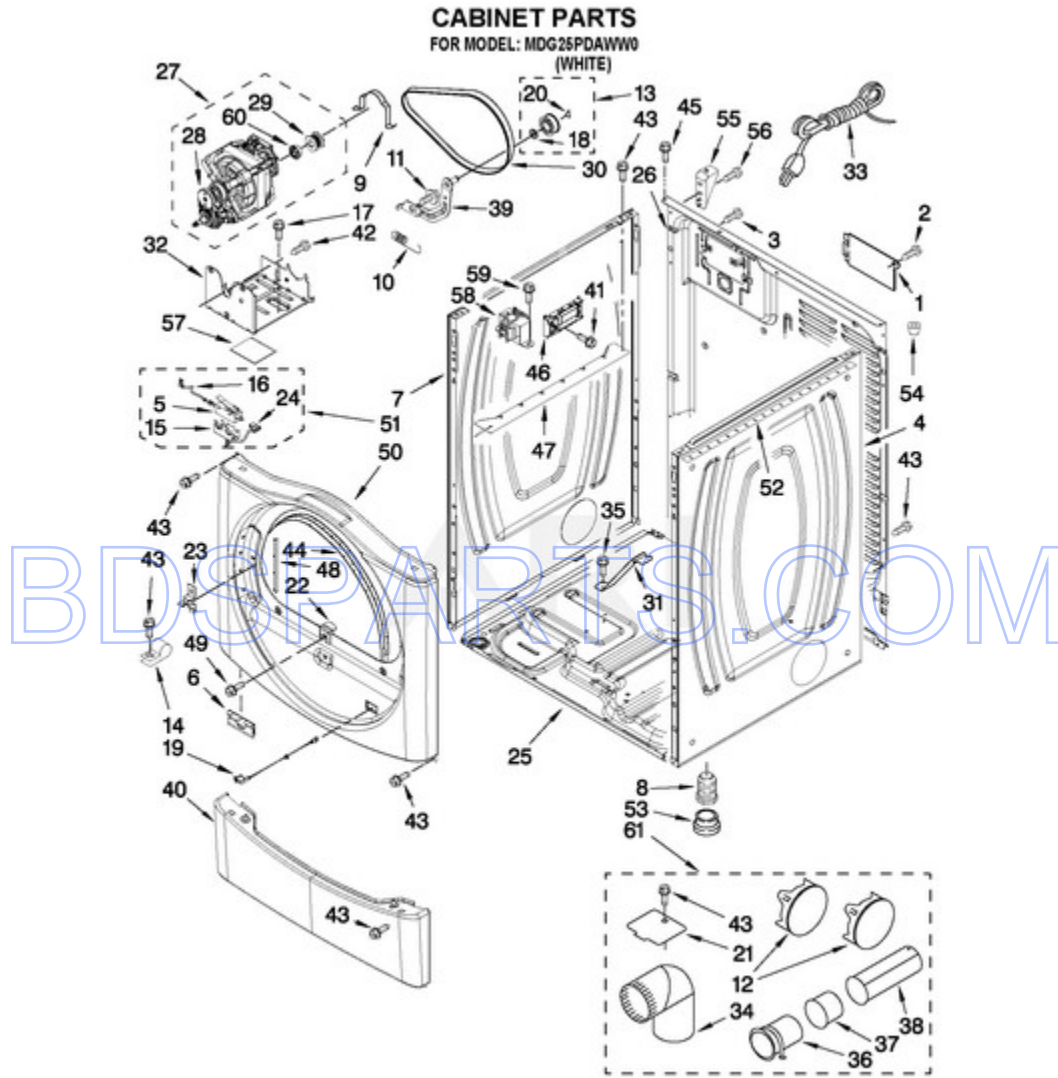

MDG25PDAWW0 - 02 - CABINET PARTS

Ref #	Part #	Description	Qty	Context	Note	MSRP
1	8317340	Cover, Terminal Block				
2	3390814	Screw				
3	8533974	SCREW GROUND				
4	8565048	Panel, Side (R.H.)				
5	8564010	Switch, Broken Belt				
6	8519459	Clip, Toe Panel				
7	8565054	Panel, Side (L.H.)				
8	3392100	Foot, Dryer				
NI	279810	FOOT, OPTIONAL (EXTENDED LENGTH PACKAGE OF 2) (NOT INCLUDED)				
9	660658	Clamp, Motor				
10	3387374	Spring, Idler				
11	3389420	Retainer, Idler				
12	697750	Plug, Multivent				
13	3388672	Pulley Assembly				
14	3978776	Bracket, Gas Pipe				
15	8564011	Bracket, Switch				
16	W10167613	Wire, Belt Switch				
17	343641	Screw				
18	233520	Washer, Thrust				
19	W10128087	Assembly, Door Switch				
20	690997	Tri-Ring				
21	8066115	COVER PLATE				
22	8565083	RAMP,DOOR				
23	8565122	STRIKE, DOOR				
24	8539892	WIRE-MOTOR TO-BELT-SWITCH				
25	8565046	Base, Cabinet				
26	8565059	Panel, Rear				
27	W10139766	MOTOR ASSEMBLY 60 HZ.				
28	3405160	BELT, POLY V				
29	3394341	PULLEY				
30	W10131172	Belt, Drive				
31	8529757	BRACKET, BURNER				
32	W10135695	Bracket, Motor				
33	3401401	Cord, Power				
34	49026	4" - 90° ELBOW				
35	693995	SCREW				
36	8563747	Exhaust Pipe & Bracket				
37	8563750	Exhaust Pipe (Short)