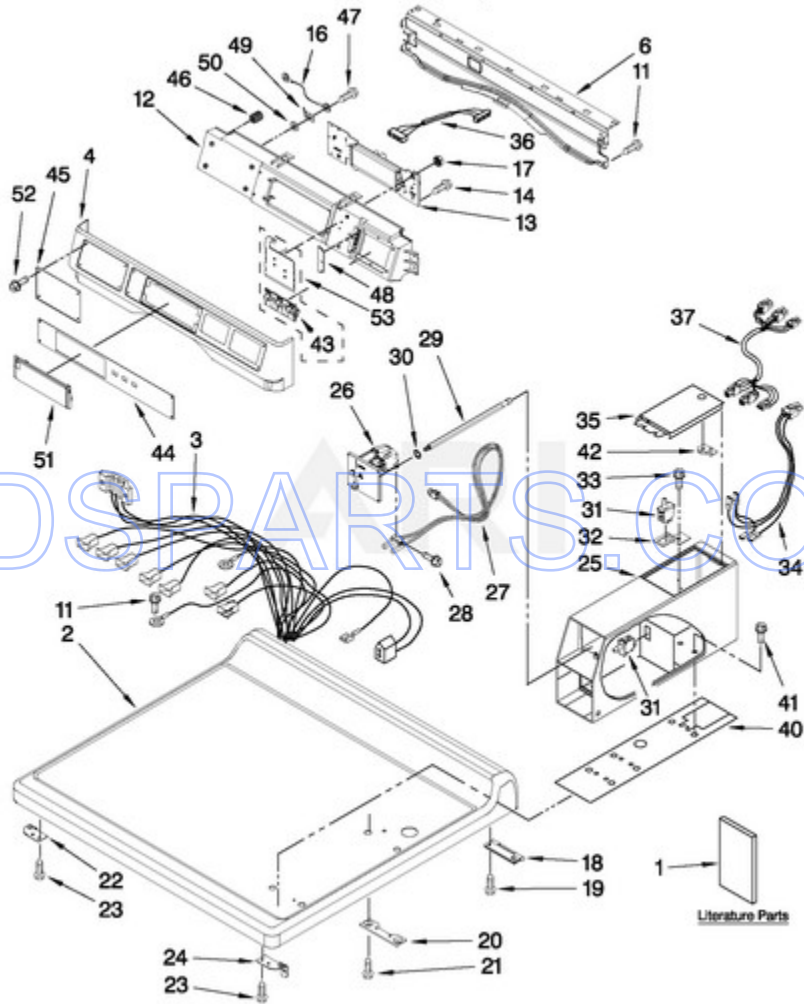

MDG25PDAWW0 - 01 - TOP AND CONSOLE PARTS

TOP AND CONSOLE PARTS

FOR MODEL: MDG25PDAWW0
(WHITE)

FOR ORDERING INFORMATION REFER TO PARTS PRICE LIST

W10335188

Page design © 2004-2017 by ARI Network Services, Inc.

Ref #	Part #	Description	Qty	Context	Note	MSRP
1	W10135154	Installation Instruction				
1	W10239202	TECH SHEET				
1	W10335188	PARTS LIST				
2	W10137411	Top				
3	W10337045	HARNESSE, MAIN				
4	W10137459	Console (Outer)				
6	8565237	Bracket, Console				
11	3390647	SCREW				
12	W10137427	Console (Inner)				
13	W10166385	USER-INTERFACE ASSEMBLY				
14	489136	SCREW				
16	W10188087	Ground Wire Assembly				
17	W10139046	Nut 6-32				
18	8565018	Hinge & Pin Assembly				
19	342055	SCREW				
20	3347825	PLATE, MOUNTING				
21	98445	Screw				
22	W10137445	BRACKET - TOP PANEL, LEFT				
23	3390647	SCREW				
24	W10137444	BRACKET - TOP PANEL, RIGHT				
25	W10171128	Meter Case				
26	W10133242	ASSEMBLY, SINGLE COIN DROP				
27	W10247389	COIN SENSOR ASSY, (WHITE)				
28	W10142655	SCREW				
29	W10137319	HEX-BAR BOLT				
30	W10068270	Washer				
31	W10131838	SWITCH-VAULT SERVICE DOOR				
32	W10133508	Bracket, Service Switch				
33	W10139210	SCREW				
34	W10211244	WIRE, HARNESSE SENSOR SWITCH				
35	3351136	Service Door Assembly				
36	W10166307	Harness, Communication				
37	W10166308	Harness, Meter Case				
40	W10137448	Cushion, Meter Case				
41	3353994	BOLT				
41	3349065	Bolt, Meter Case Mounting (5/16-24 X 1.00)				
42	W10156125	Cam-Lock				
43	W10131113	Push Button