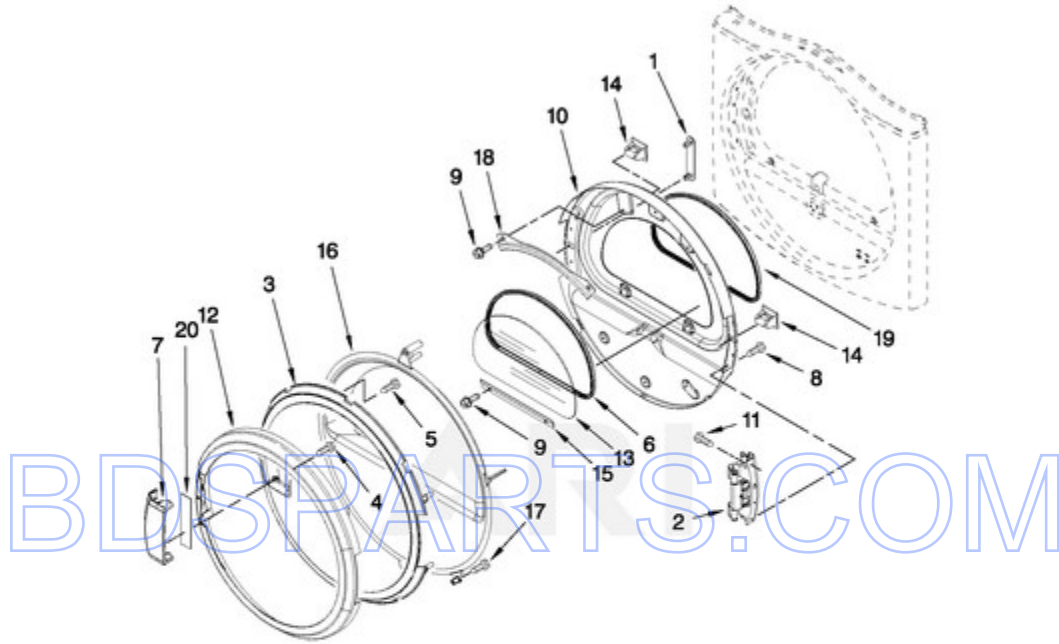

MDG25PDAWW0 - 05 - DOOR PARTS

DOOR PARTS FOR MODEL: MDG25PDAWW0 (WHITE)

W10335188

FOR ORDERING INFORMATION REFER TO PARTS PRICE LIST

10

Page design © 2004-2017 by ARI Network Services, Inc.

Ref #	Part #	Description	Qty	Context	Note	MSRP
1	8565119	HINGE HOLE COVER (INNER DOOR)				
2	W10198424	DOOR HINGE ASSEMBLY				
3	W10137467	Assembly, Door Intermediate				
4	9742177	Screw				
5	3400618	SCREW				
6	8579663	Seal, Window				
7	W10117477	Handle, Door (Includes Illus. 20.)				
8	W10159996	SCREW				
9	3393258	Screw				
10	W10164062	DOOR ASSEMBLY (INNER) (INCLUDES ILLUS. 1,14 & 19)				
11	355515	SCREW				
12	W10198431	DOOR, OUTER RING				
13	W10286878	WINDOW				
14	690081	Door Catch Assembly				
15	8519354	Retainer-Lower				
16	8580059	Door, Intermediate				
17	8534022	SCREW				
18	8519356	Retainer, Upper				
19	W10163915	DOOR SEAL				
20	W10112927	Pad, Door Handle				

BDS PARTS.COM