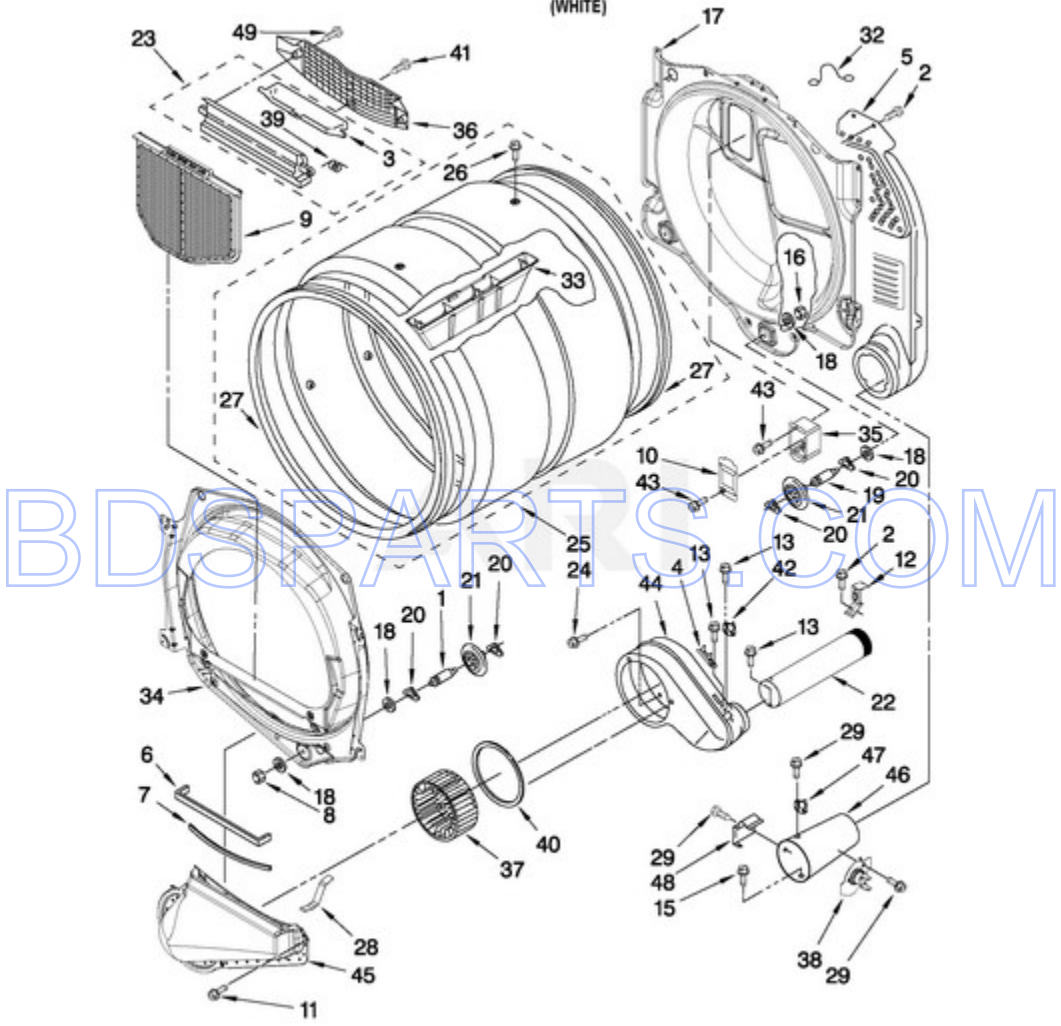

MDG25PDAWW0 - 03 - BULKHEAD PARTS

BULKHEAD PARTS FOR MODEL: MDG25PDAWW0 (WHITE)

FOR ORDERING INFORMATION REFER TO PARTS PRICE LIST

W10335188

Page design © 2004-2017 by ARI Network Services, Inc.

Ref #	Part #	Description	Qty	Context	Note	MSRP
1	8575324	Shaft, R.H. Thread				
2	3390647	SCREW				
3	W10153413	Door, Lint Screen				
4	3392519	THERMAL FUSE (91° C)				
5	3394346	Air Duct Assembly				
6	697813	FOAM-SEAL				
7	697814	Seal, Drum Front				
8	3934666	NUT,3/8 X 16(R.H.)				
9	W10049370	Lint Screen				
10	3402841	Lens, Drum Light				
11	359625	SCREW				
12	8572105	Clip, Exhaust Pipe				
13	8533971	SCREW				
15	693995	SCREW				
16	W10001120	Nut, 3/8-16 (L.H.)				
17	W10080170	Bulkhead, Rear				
18	3387459	Washer, Support				
19	8575325	Shaft, L.H. Thread				
20	690997	Ring, Tri				
21	W10314171	ROLLER, SUPPORT				
22	8563728	Exhaust Pipe				
23	W10153423	Housing, Outlet Assembly				
24	489463	Screw				
25	W10153420	Complete Drum Assembly				
26	W10219342	SCREW				
27	W10166807	Seal, Drum				
28	8066208	CLIP, SPRING				
29	90767	Screw				
32	3401707	WIRE JUMPER				
33	W10153409	Baffle, Drum				
34	8565061	Bulkhead, Front				
35	8578825	Bracket, Drum Light				
36	W10153412	Grille, Outlet				
37	W10349492	WHEEL, BLOWER				
38	8573713	Thermal Cut-Off				
39	3394986	Spring, Lint Screen Door				
40	697770	FOAM-SEAL				
41	695240	SCREW				
42	8577274	THERMISTOR