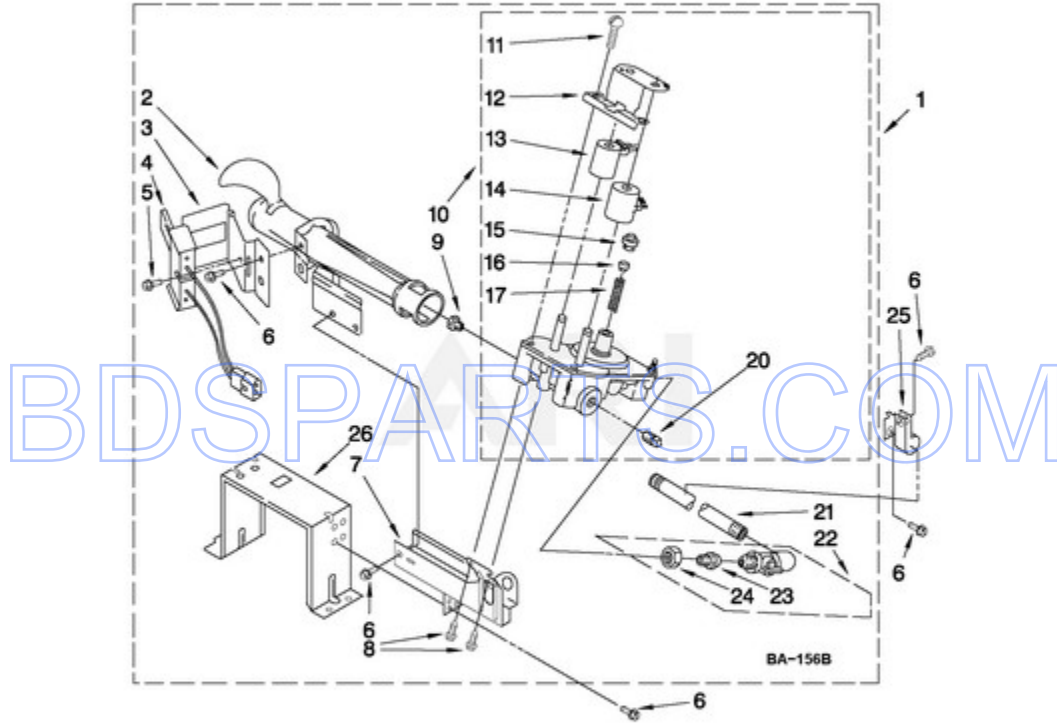

MDG25PDAWW0 - 04 - W10135231 BURNER ASSEMBLY

W10135231 BURNER ASSEMBLY

FOR MODEL: MDG25PDAWW0
(WHITE)

USE WITH TYPE 1 - NATURAL, TYPE 2 - MIXED,
AND TYPE 4 - LIQUEFIED PROPANE AND BUTANE GASES

FOR ORDERING INFORMATION REFER TO PARTS PRICE LIST

W10335188

8

Page design © 2004-2017 by ARI Network Services, Inc.