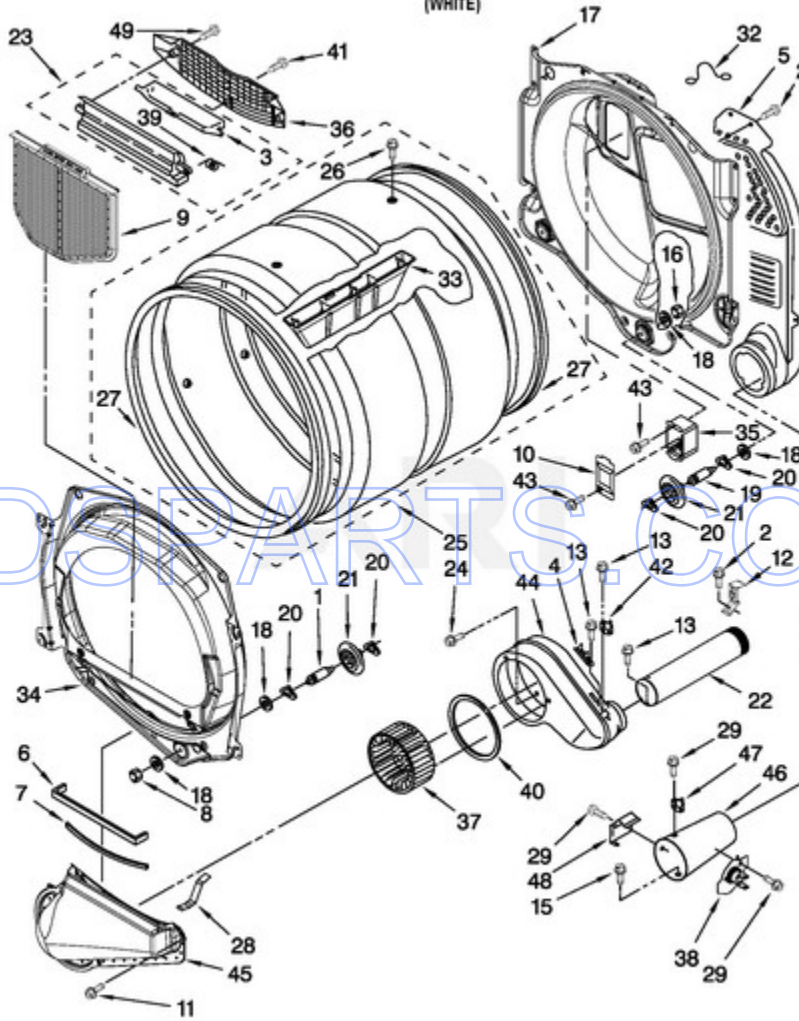

MDG25PDAW1 - 03 - BULKHEAD PARTS

BULKHEAD PARTS
FOR MODEL: MDG25PDAW1
(WHITE)

FOR ORDERING INFORMATION REFER TO PARTS PRICE LIST

W10469601

6

Page design © 2004-2017 by ARI Network Services, Inc.

Ref #	Part #	Description	Qty	Context	Note	MSRP
1	8575324	Shaft, R.H. Thread				
2	3390647	SCREW,8-18 X 1/2				
3	W10153413	Door, Lint Screen				
4	3392519	THERMAL LIMITER (91°C)				
5	3394346	Air Duct Assembly				
6	697813	FOAM-SEAL				
7	697814	Seal, Drum Front				
8	3934666	NUT,3/8 X 16(R.H.)				
9	W10049370	Lint Screen				
10	3402841	Lens, Drum Light				
11	359625	Screw, 8-18 x 1/2				
12	8572105	Clip, Exhaust Pipe				
13	8533971	Screw, 8-18 x 5/16				
15	693995	SCREW,8-18 X 3/8				
16	W10001120	Nut, 3/8-16 (L.H.)				
17	W10080170	Bulkhead, Rear				
18	3387459	Washer, Support				
19	8575325	Shaft, L.H. Thread				
20	690997	Ring, Tri				
21	W10314171	ROLLER, SUPPORT				
22	8563728	Exhaust Pipe				
23	W10153423	Housing, Outlet Assembly				
24	489463	Screw, 8-18 x 5/8				
25	W10153420	Complete Drum Assembly				
26	W10219342	SCREW, 8-16 X 3/4				
27	W10166807	Seal, Drum				
28	W10345456	CLIP-SPRING				
29	90767	SCREW,8-18 X 3/8				
32	3401707	WIRE JUMPER				
33	W10153409	Baffle, Drum				
34	8565061	Bulkhead, Front				
35	8578825	Bracket, Drum Light				
36	W10153412	Grille, Outlet				
37	W10349492	WHEEL, BLOWER				
38	8573713	Thermal Cut-Off				
39	3394986	Spring, Lint Screen Door				
40	697770	FOAM-SEAL				
41	695240	Screw, 8-18 x 1/2				
42	8577274	THERMISTOR