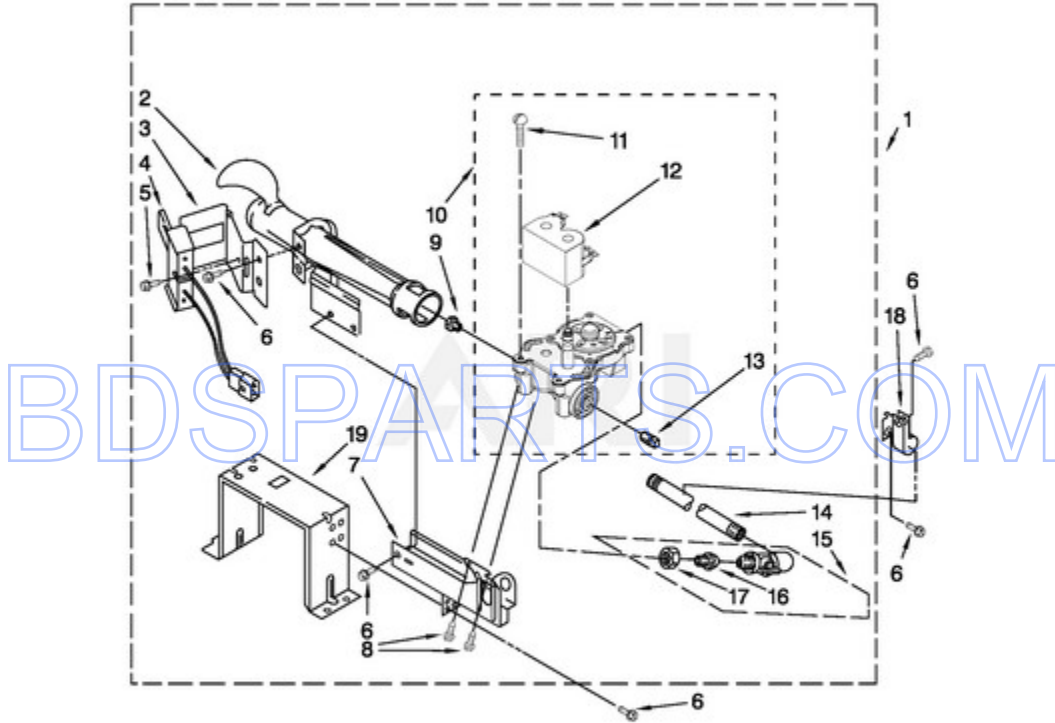

MDG25PDAWW1 - 04 - BURNER ASSEMBLY

BURNER ASSEMBLY

FOR MODEL: MDG25PDAWW1
(WHITE)

USE WITH TYPE 1 - NATURAL, TYPE 2 - MIXED,
AND TYPE 4 - LIQUEFIED PROPANE AND BUTANE GASES

FOR ORDERING INFORMATION REFER TO PARTS PRICE LIST

W10469601

8

Page design © 2004-2017 by ARI Network Services, Inc.

Ref #	Part #	Description	Qty	Context	Note	MSRP
1	W10400668	BURNER ASSEMBLY 60 HZ. (TYPE 1, 2 & 3) (COPRECI)				
2	688617	Tube, Burner				
3	694298	Bracket, Ignitor				
4	686590	Ignitor				
5	3393909	Screw & Washer (8-32 x 5/8)				
6	343641	Screw, 10-16 x 1/2				
7	3389871	Base, Burner				
8	3387057	SCREW, 10-16 X 1/2				
9	234870	Orifice, Burner (Type 1)				
9	234868	Orifice, Burner (Type 2)				
10	W10299939	VALVE GAS 60 HZ. (COMPLETE)				
11	326049536	SCREW, COIL				
12	W10328463	COIL, 60 HZ.				
13	W10295523	PLUG, PIPE				
14	W10110395	Pipe, Gas Supply				
15	697441	Valve & Union Shut-Off				
16	3393767	Pipe, Tail				
17	233076	Nut, Compression				
18	3387561	Clamp, Pipe				
19	3389889	Bracket, Support				
NI	W10436933RE	CONVERSION KIT (TYPE 1 AND 2) TO TYPE (4) L.P.G.