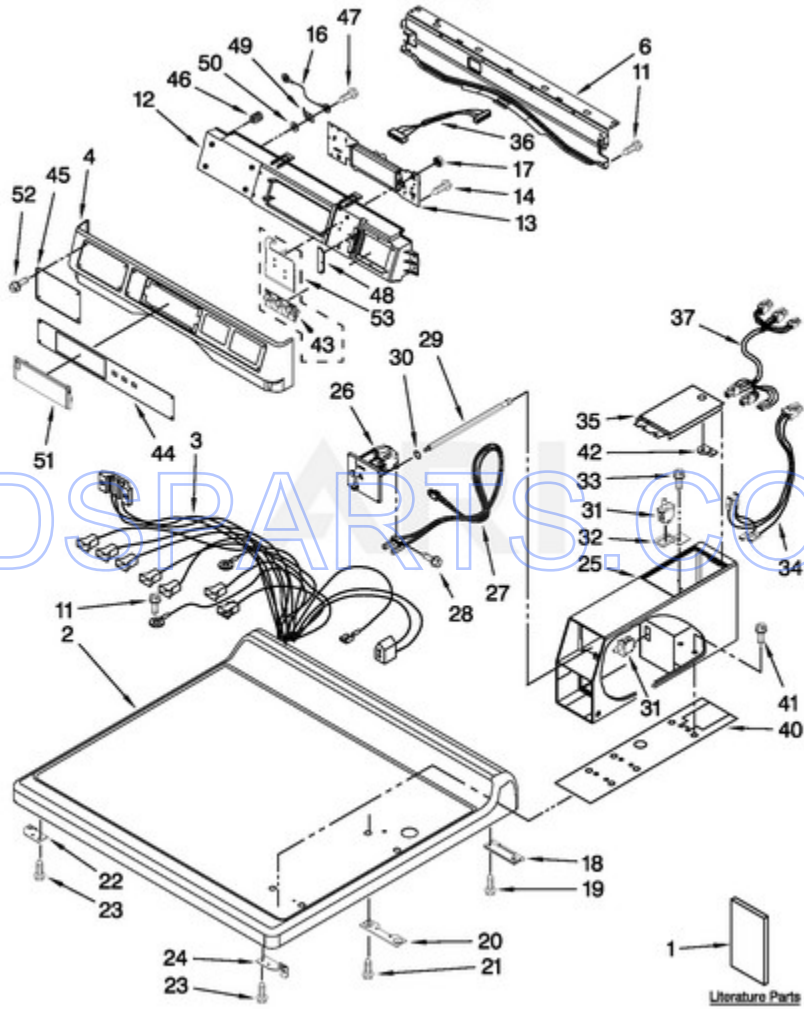

MDG25PDAWW1 - 01 - TOP AND CONSOLE PARTS

TOP AND CONSOLE PARTS

FOR MODEL: MDG25PDAWW1
(WHITE)

FOR ORDERING INFORMATION REFER TO PARTS PRICE LIST

W10469601

Page design © 2004-2017 by ARI Network Services, Inc.

Ref #	Part #	Description	Qty	Context	Note	MSRP
1	W10135154	Installation Instruction				
1	W10239202	TECH SHEET				
1	W10469601	PARTS LIST				
2	W10137411	Top				
3	W10337045	HARNESS, MAIN				
4	W10137459	Console (Outer)				
6	8565237	Bracket, Console				
11	3390647	SCREW,8-18 X 1/2				
12	W10137427	Console (Inner)				
13	W10166385	USER-INTERFACE ASSEMBLY				
14	489136	Screw, 3-24 x 1/32				
16	W10188087	Ground Wire Assembly				
17	W10139046	Nut 6-32				
18	8565018	Hinge & Pin Assembly				
19	342055	Screw, 8-18 x 1/2				
20	3347825	PLATE, MOUNTING				
21	98445	Screw, 10-16 x 3/4				
22	W10137445	BRACKET - TOP PANEL, LEFT				
23	3390647	SCREW,8-18 X 1/2				
24	W10137444	BRACKET - TOP PANEL, RIGHT				
25	W10171128	Meter Case				
26	W10133242	ASSEMBLY, SINGLE COIN DROP				
27	W10247389	COIN SENSOR ASSY, (WHITE)				
28	W10142655	Screw, 6-20 X 1.00				
29	W10137319	HEX-BAR BOLT				
30	W10068270	Washer				
31	W10131838	SWITCH-VAULT SERVICE DOOR				
32	W10133508	Bracket, Service Switch				
33	W10139210	Screw, 8-18 X 5/16				
34	W10211244	WIRE, HARNESS SENSOR SWITCH				
35	3351136	Service Door Assembly				
36	W10166307	Harness, Communication				
37	W10166308	Harness, Meter Case				
40	W10137448	Cushion, Meter Case				
41	3349065	Bolt, Meter Case Mounting (5/16-24 X 1.00)				
42	W10156125	Cam-Lock				
43	W10131113	Push Button				
44	W10334888	FASCIA-CONSOLE