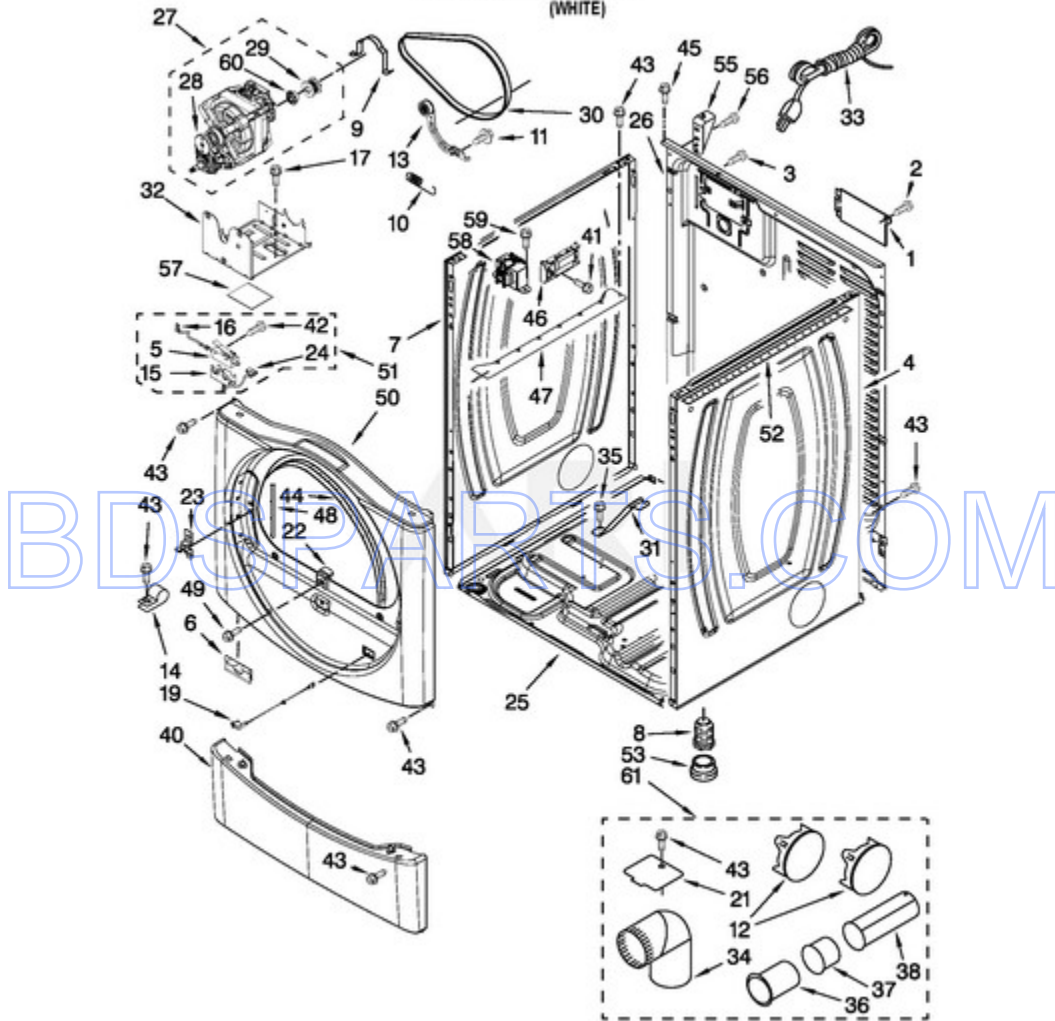

MDG25PDAWW1 - 02 - CABINET PARTS

CABINET PARTS FOR MODEL: MDG25PDAWW1 (WHITE)

FOR ORDERING INFORMATION REFER TO PARTS PRICE LIST

W10469601

Ref #	Part #	Description	Qty	Context	Note	MSRP
1	8317340	Cover, Terminal Block				
2	3390814	Screw, 8-18 x 3/8				
3	8533974	SCREW GROUND				
4	8565048	Panel, Side (R.H.)				
5	8564010	Switch, Broken Belt				
6	8519459	Clip, Toe Panel				
7	8565054	Panel, Side (L.H.)				
8	3392100	Foot, Dryer				
NI	279810	FOOT, OPTIONAL (EXTENDED LENGTH PACKAGE OF 2) (NOT INCLUDED)				
9	660658	Clamp, Motor				
10	3387374	Spring, Idler				
11	3389420	Retainer, Idler				
12	697750	Plug, Multivent				
13	W10344192	IDLER ASSEMBLY				
14	3978776	Bracket, Gas Pipe				
15	8564011	Bracket, Switch				
16	W10167613	Wire, Belt Switch				
17	343641	Screw, 8-18 x 1/2				
19	W10128087	Assembly, Door Switch				
21	8066115	COVER PLATE				
22	8580015	RAMP, DOOR				
23	8565122	STRIKE, DOOR				
24	8539892	WIRE-MOTOR TO-BELT-SWITCH				
25	8565046	Base, Cabinet				
26	8565059	Panel, Rear				
27	W10139766	MOTOR ASSEMBLY 60 HZ.				
28	3405160	BELT, POLY V				
29	3394341	PULLEY				
30	W10131172	Belt, Drive				
31	8529757	BRACKET, BURNER				
32	W10135695	Bracket, Motor				
33	W10440461	CORD, POWER				
34	49026	4" - 90° ELBOW				
35	693995	SCREW, 8-18 X 3/8				
36	8563747	Exhaust Pipe & Bracket				
37	8563750	Exhaust Pipe (Short)				
38	8563749	Exhaust Pipe (Long)				
40	8540621	PANEL, TOE (WHITE)