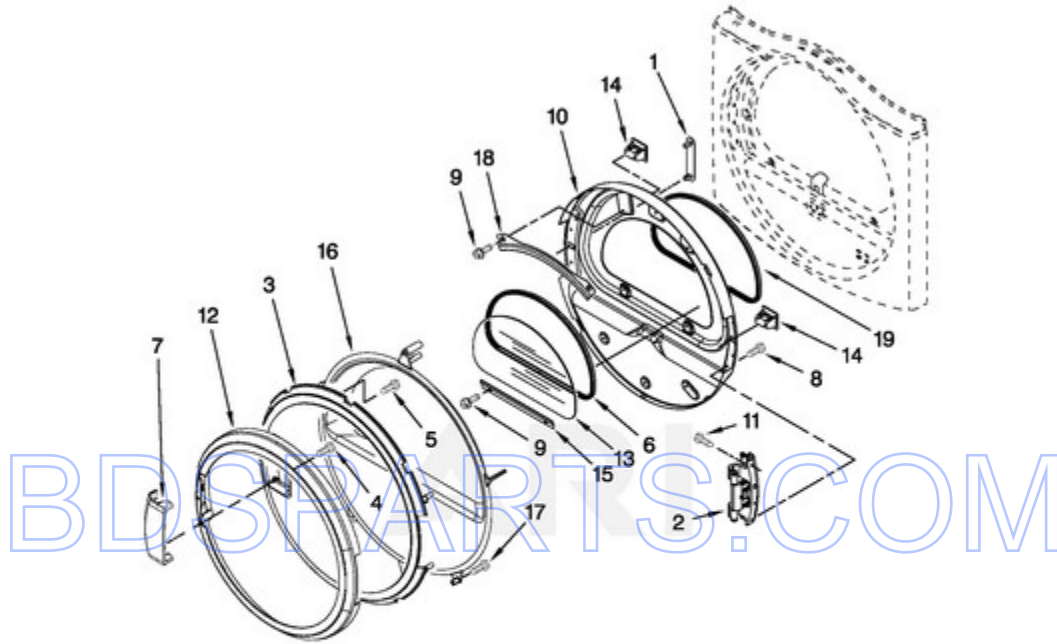

W10469601

8

Page design © 2004-2017 by ARI Network Services, Inc.

Ref #	Part #	Description	Qty	Context	Note	MSRP
1	W10400668	BURNER ASSEMBLY 60 HZ. (TYPE 1, 2 & 3) (COPRECI)				
2	688617	Tube, Burner				
3	694298	Bracket, Ignitor				
4	686590	Ignitor				
5	3393909	Screw & Washer (8-32 x 5/8)				
6	343641	Screw, 10-16 x 1/2				
7	3389871	Base, Burner				
8	3387057	SCREW, 10-16 X 1/2				
9	234870	Orifice, Burner (Type 1)				
9	234868	Orifice, Burner (Type 2)				
10	W10299939	VALVE GAS 60 HZ. (COMPLETE)				
11	326049536	SCREW, COIL				
12	W10328463	COIL, 60 HZ.				
13	W10295523	PLUG, PIPE				
14	W10110395	Pipe, Gas Supply				
15	697441	Valve & Union Shut-Off				
16	3393767	Pipe, Tail				
17	233076	Nut, Compression				
18	3387561	Clamp, Pipe				
19	3389889	Bracket, Support				
NI	W10436933RE	CONVERSION KIT (TYPE 1 AND 2) TO TYPE (4) L.P.G.				

MDG25PDAWW1 - 05 - DOOR PARTS

DOOR PARTS
FOR MODEL: MDG25PDAWW1
(WHITE)

FOR ORDERING INFORMATION REFER TO PARTS PRICE LIST

W10469601

10

Page design © 2004-2017 by ARI Network Services, Inc.

Ref #	Part #	Description	Qty	Context	Note	MSRP
1	8565119	HINGE HOLE COVER (INNER DOOR)				
2	W10304672	DOOR HINGE ASSEMBLY				
3	W10137467	Assembly, Door Intermediate				
4	9742177	Screw, 8-18 x 5/8				
5	3400618	Screw, 6-32 x 3/8				
6	8579663	Seal, Window				
7	W10112976	HANDLE, DOOR				
8	W10159996	Screw, 10-24 x 3/64				
9	3393258	Screw				
10	W10259901	DOOR ASSEMBLY (INNER) (INCLUDES ILLUS. 1,14 & 19)				
11	355515	Screw, 8-18 x 11/16				
12	W10112916	Door, Outer Ring				
13	W10286878	WINDOW				
14	690081	Door Catch Assembly				
15	8519354	Retainer-Lower				
16	8580059	Door, Intermediate				
17	8534022	SCREW				
18	8519356	Retainer, Upper				
19	W10163915	DOOR SEAL				