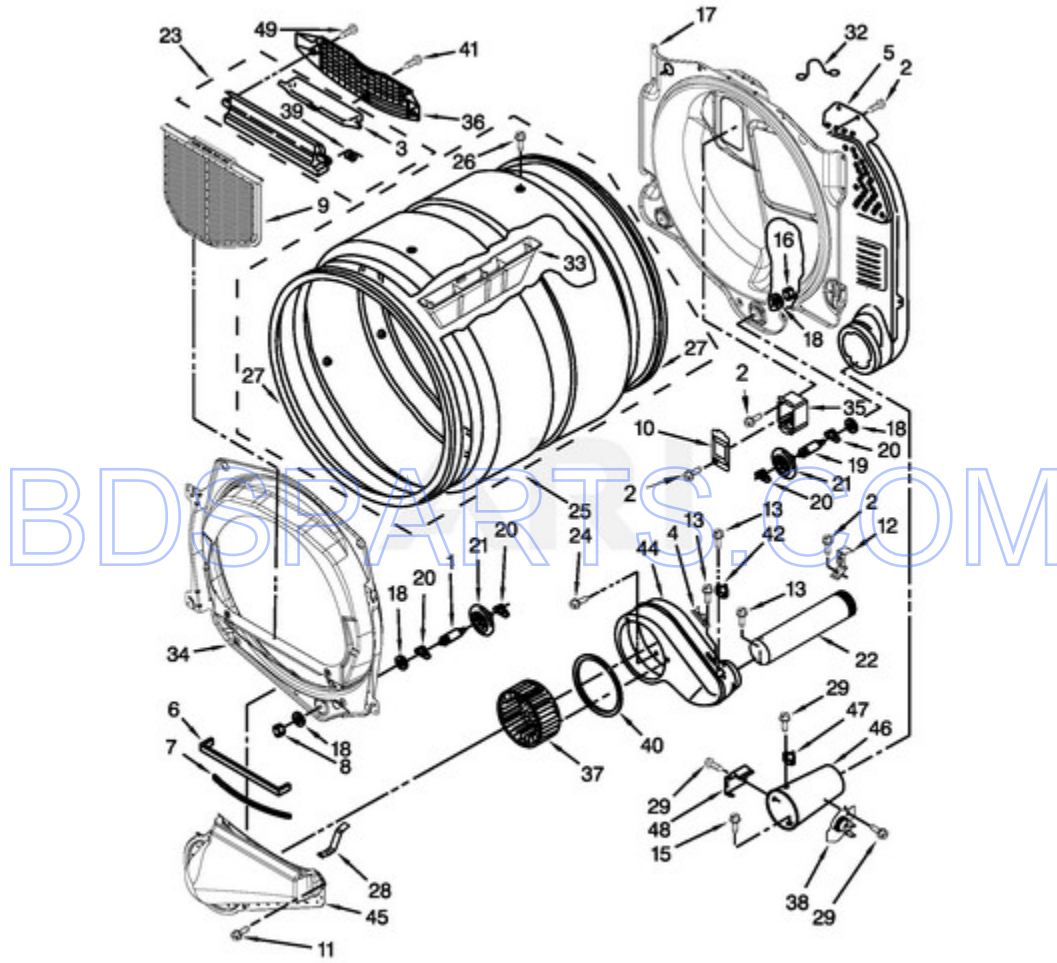

MDG25PDAWW2 - 03 - BULKHEAD PARTS

BULKHEAD PARTS

04/11/2013

6

Part No. W10469632 Rev. A

Page design © 2004-2017 by ARI Network Services, Inc.

Ref #	Part #	Description	Qty	Context	Note	MSRP
1	8575324	Shaft, R.H. Thread				
2	3390647	SCREW				
3	W10153413	Door, Lint Screen				
4	3392519	FUSE, THERMAL (91C)				
5	3394346	ASSEMBLY, AIR DUCT				
6	697813	Seal, Outlet Housing				
7	697814	Seal, Drum Front				
8	3934666	NUT, HEX				
9	W10049370	Screen, Lint				
10	3402841	Lens, Drum Light				
11	359625	SCREW				
12	8572105	Clip, Exhaust				
13	8533971	SCREW				
15	693995	SCREW				
16	W10001120	NUT, HEX (LEFT HAND THREAD)				
17	W10080170	Bulkhead, Rear				
18	3387459	WASHER				
19	8575325	Shaft, L.H. Thread				
20	W10512946	WASHER, TRI RING				
21	W10314171	ROLLER, SUPPORT				
22	8563728	PIPE, EXHAUST				
23	W10153423	ASSEMBLY, OUTLET HOUSING				
24	489463	Screw				
25	W10549246	ASSEMBLY, DRUM (COMPLETE)				
26	W10219342	SCREW				
27	W10521118	SEAL, DRUM				
28	W10345456	CLIP-SPRING				
29	90767	Screw				
32	3401707	JUMPER, WIRE				
33	W10153409	Baffle, Drum				
34	8565061	Bulkhead, Front				
35	8578825	Bracket, Drum Light				
36	W10153412	Grille, Outlet				
37	W10349492	WHEEL, BLOWER				
38	8573713	CUT-OFF, THERMAL				
39	3394986	Spring, Lint Screen Door				
40	697770	SEAL, PLATE COVER				
41	695240	SCREW				
42	8577274	THERMISTOR