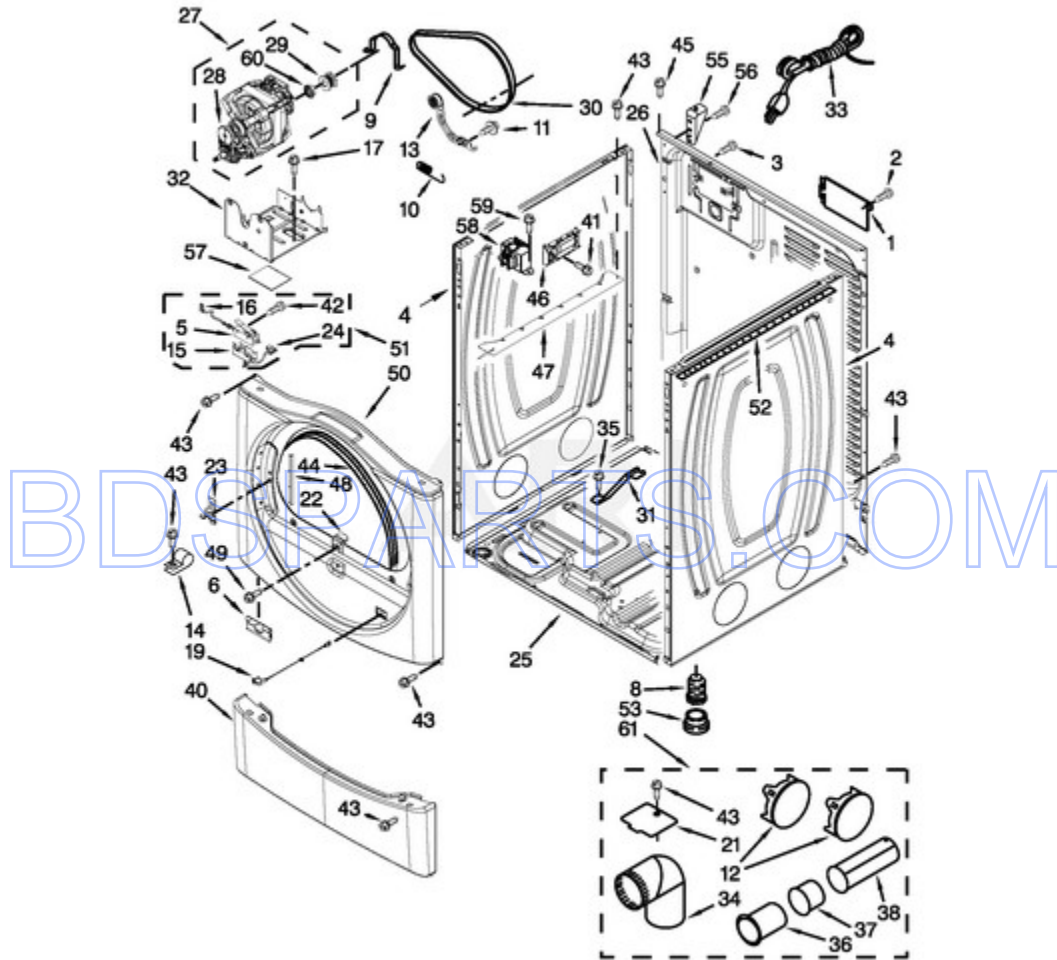

MDG25PDAWW2 - 02 - CABINET PARTS

CABINET PARTS

Ref #	Part #	Description	Qty	Context	Note	MSRP
1	8317340	Cover, Terminal Block				
2	3390814	Screw				
3	8533974	SCREW				
4	W10542714	PANEL, SIDE (WHITE)				
5	8564010	ASSEMBLY, SWITCH & ACTUATOR				
6	8519459	Clip, Toe Panel				
8	3392100	Foot, Dryer				
NI	279810	FOOT, OPTIONAL (EXTENDED LENGTH PACKAGE OF 2) (NOT INCLUDED)				
9	660658	Clamp, Motor				
10	W10446781	SPRING, IDLER				
11	3389420	SCREW				
12	697750	MULTIVENT PLUG (WHITE)				
13	W10344192	ASSEMBLY, IDLER				
14	3978776	Bracket, Gas Pipe				
15	8564011	Bracket, Switch				
16	W10167613	Wire, Belt Switch				
17	343641	Screw				
19	W10350910	ASSEMBLY, DOOR SWITCH				
21	8066115	Plate, Cover				
22	8580015	RAMP, DOOR				
23	8565122	STRIKE, DOOR				
24	8539892	WIRE-MOTOR TO-BELT-SWITCH				
25	8565046	Base, Cabinet				
26	8565059	Panel, Rear				
27	W10396034	ASSEMBLY, MOTOR 60 HZ.				
28	3405160	Belt Drive Blower Wheel				
29	3394341	PULLEY, MOTOR				
30	W10131172	Belt, Drive				
31	8529757	BRACKET, BURNER				
32	W10135695	Bracket, Motor				
33	W10440461	CORD, POWER				
34	49026	ELBOW				
35	693995	SCREW				
36	8563747	PIPE, EXHAUST (MEDIUM)				
37	8563750	PIPE, EXHAUST (SHORT)				
38	8563749	PIPE, EXHAUST (LONG)				
40	8540621	PANEL, TOE (WHITE)				
41	8533971	SCREW