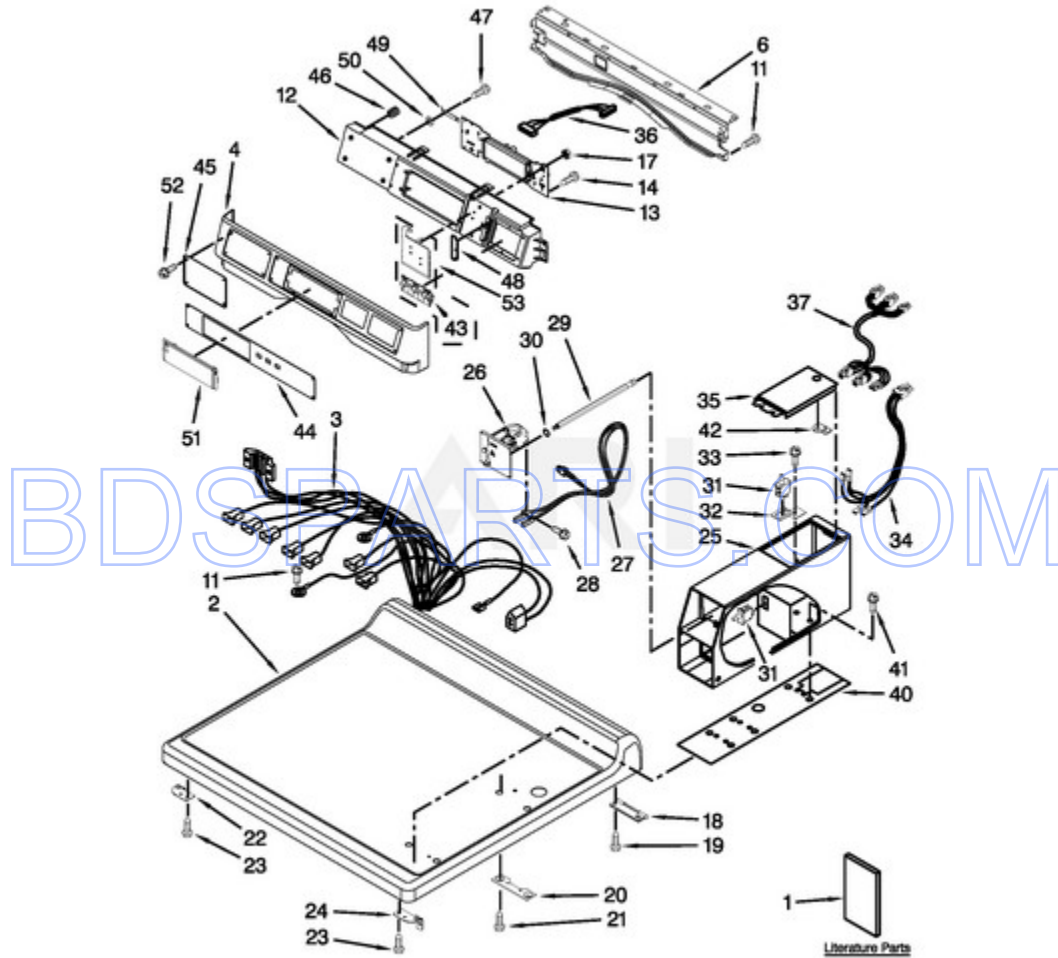

MDG25PDAWW2 - 01 - TOP AND CONSOLE PARTS

TOP AND CONSOLE PARTS

Ref #	Part #	Description	Qty	Context	Note	MSRP
1	W10135154	Installation Instruction				
1	W10239202	TECH SHEET				
1	W10166309	WIRING DIAGRAM				
2	W10137411	TOP (WHITE)				
3	W10555112	HARNESS, MAIN				
4	W10137459	Console (Outer)				
6	8565237	Bracket, Console				
11	3390647	SCREW				
12	W10137427	Console (Inner)				
13	W10166385	USER-INTERFACE ASSEMBLY				
14	489136	SCREW				
17	W10139046	NUT				
18	8565018	HINGE & PIN ASSEMBLY (WHITE)				
19	342055	SCREW				
20	3347825	PLATE, MOUNTING				
21	98445	Screw				
22	W10137445	BRACKET - TOP PANEL, LEFT				
23	3390647	SCREW				
24	W10137444	BRACKET - TOP PANEL, RIGHT				
25	W10171128	CASE, METER				
26	W10133242	ASSEMBLY, SINGLE COIN DROP				
27	W10247389	COIN OPTIC SENSOR ASSEMBLY (WHITE)				
28	W10142655	SCREW				
29	W10137319	BOLT, HEX BAR				
30	W10068270	WASHER, LOCK				
31	W10131838	SWITCH-VAULT SERVICE DOOR				
32	W10133508	Bracket, Service Switch				
33	W10139210	SCREW				
34	W10211244	WIRE, HARNES SENSOR SWITCH				
35	3351136	ASSEMBLY, SERVICE DOOR				
36	W10166307	Harness, Communication				
37	W10166308	Harness, Meter Case				
40	W10137448	Cushion, Meter Case				
41	3349065	BOLT, METER CASE MOUNTING (SCREW)				
42	W10156125	Cam, Commercial Lock				
43	W10131113	BUTTON, PUSH				
44	W10334888	FASCIA-CONSOLE				
45	W10137461	DISPENSER, FASCIA				

<b>Ref #</b>	<b>Part #</b>	<b>Description</b>	<b>Qty</b>	<b>Context</b>	<b>Note</b>	<b>MSRP</b>
46	W10189313	Insert				
47	488234	SCREW				
48	W10187276	SEAL, CONSOLE				
49	W10532923	GROUND-JUMPER, TAB				
50	W10189075	Washer, Brass				
51	W10267645	COVER, DISPLAY				
52	W10137457	SCREW				
53	W10135255	SWITCH, MEMBRANE & BACKER PLATE				