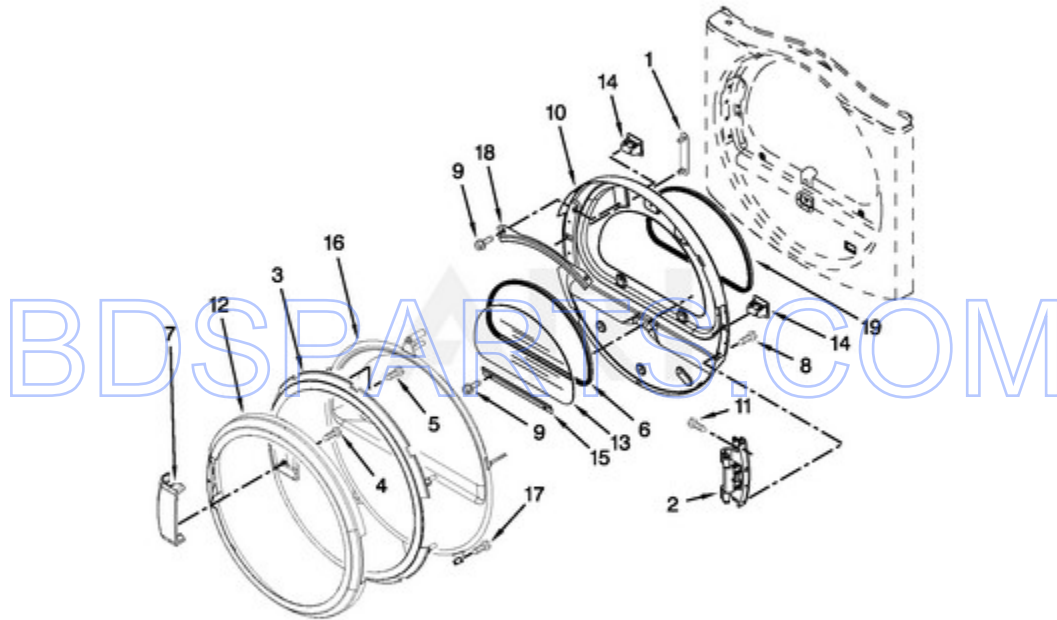

BDSPARTS.COM

MDG25PDAWW2 - 04 - BURNER ASSEMBLY

**BURNER ASSEMBLY**

Ref #	Part #	Description	Qty	Context	Note	MSRP
1	W10135231	BURNER ASSEMBLY (60 HZ)				
2	688617	Tube, Burner				
3	694298	Bracket, Ignitor				
4	686590	Ignitor				
5	3393909	SCREW				
6	343641	Screw				
7	3389871	Base, Burner				
8	3387057	SCREW				
9	234870	Orifice, Burner (Type 1)				
9	234868	Orifice, Burner (Type 2)				
10	W10141728	VALVE, GAS (60 HZ – COMPLETE)				
11	694421	SCREW, COIL				
12	694538	Bracket, Coil				
13	694540	Coil, 60 Hz. (2 Terminal) (Main)				
14	694539	COIL, 60 HZ (SPLIT, 3 TERMINAL)				
15	694424	Leak, Limiter				
16	694423	Screw, Regulator Adjustment				
17	694422	Spring, Regulator				
18	3387561	Clamp, Pipe				
19	3389889	Bracket, Support				
20	239822	Plug, Pipe				
21	W10110395	Pipe, Gas Supply				
22	697441	VALVE, GAS				
23	3393767	Pipe, Tail				
24	233076	Nut, Compression				
NI	N/P	FOLLOWING PARTS NOT ILLUSTRATED				
NI	W10135245	CONVERSION KIT (TYPE 1 AND 2) TO TYPE L.P.G.				

MDG25PDAWW2 - 05 - DOOR PARTS

DOOR PARTS

<b>Ref #</b>	<b>Part #</b>	<b>Description</b>	<b>Qty</b>	<b>Context Note</b>	<b>MSRP</b>
1	8565119	HOLE COVER, HINGE			
2	W10304672	ASSEMBLY, DOOR HINGE			
3	W10137467	Assembly, Door Intermediate			
4	9742177	Screw			
5	3400618	SCREW			
6	8579663	Seal, Window			
7	W10112976	HANDLE, DOOR (WHITE)			
8	W10159996	SCREW			
9	3393258	Screw			
10	W10363674	DOOR, INNER			
11	355515	SCREW			
12	W10112916	OUTER RING, DOOR			
13	W10286878	WINDOW			
14	690081	ASSEMBLY, DOOR CATCH			
15	8519354	RETAINER, WINDOW			
16	8580059	Door, Intermediate			
17	8534022	SCREW			
18	8519356	RETAINER, WINDOW (UPPER)			
19	W10163915	SEAL, DOOR			