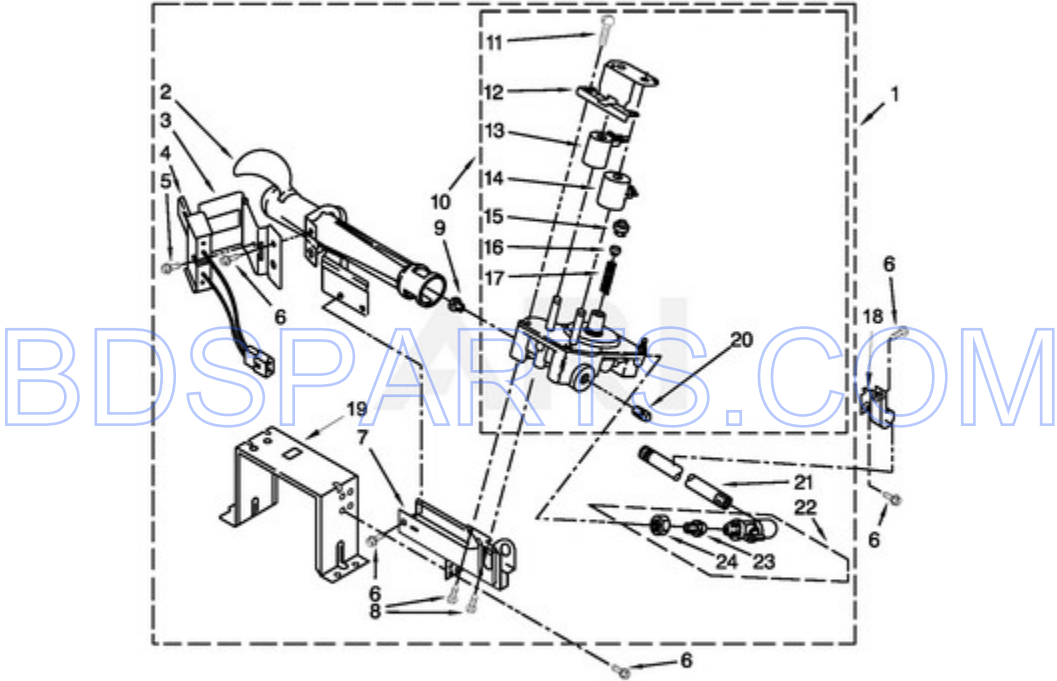

MDG25PDAWW2 - 04 - BURNER ASSEMBLY

BURNER ASSEMBLY

Ref #	Part #	Description	Qty	Context	Note	MSRP
1	W10135231	BURNER ASSEMBLY (60 HZ)				
2	688617	Tube, Burner				
3	694298	Bracket, Ignitor				
4	686590	Ignitor				
5	3393909	SCREW				
6	343641	Screw				
7	3389871	Base, Burner				
8	3387057	SCREW				
9	234870	Orifice, Burner (Type 1)				
9	234868	Orifice, Burner (Type 2)				
10	W10141728	VALVE, GAS (60 HZ – COMPLETE)				
11	694421	SCREW, COIL				
12	694538	Bracket, Coil				
13	694540	Coil, 60 Hz. (2 Terminal) (Main)				
14	694539	COIL, 60 HZ (SPLIT, 3 TERMINAL)				
15	694424	Leak, Limiter				
16	694423	Screw, Regulator Adjustment				
17	694422	Spring, Regulator				
18	3387561	Clamp, Pipe				
19	3389889	Bracket, Support				
20	239822	Plug, Pipe				
21	W10110395	Pipe, Gas Supply				
22	697441	VALVE, GAS				
23	3393767	Pipe, Tail				
24	233076	Nut, Compression				
NI	N/P	FOLLOWING PARTS NOT ILLUSTRATED				
NI	W10135245	CONVERSION KIT (TYPE 1 AND 2) TO TYPE L.P.G.