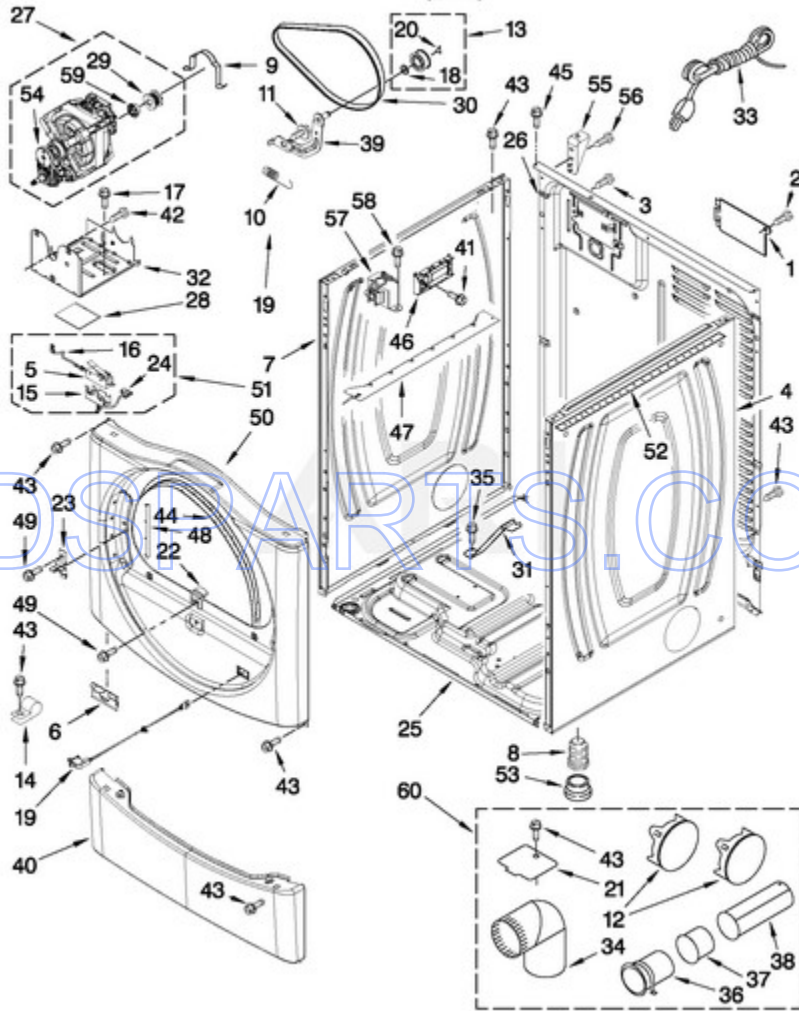

MDG25PRAWW0 - 02 - CABINET PARTS

CABINET PARTS FOR MODEL: MDG25PRAWW0 (WHITE)

FOR ORDERING INFORMATION REFER TO PARTS PRICE LIST

W10335198

4
Page design © 2004-2017 by ARI Network Services, Inc.

Ref #	Part #	Description	Qty	Context	Note	MSRP
1	8317340	Cover, Terminal Block				
2	3390814	Screw				
3	8533974	SCREW GROUND				
4	8565048	Panel, Side (R.H.)				
5	8564010	ASSEMBLY, SWITCH & ACTUATOR				
6	8519459	Clip, Toe Panel				
7	8565054	Panel, Side (L.H.)				
8	3392100	Foot, Dryer				
NI	279810	FOOT, OPTIONAL (EXTENDED LENGTH PACKAGE OF 2) (NOT INCLUDED)				
9	660658	Clamp, Motor				
10	3387374	Spring, Idler				
11	3389420	Retainer, Idler				
12	697750	Plug, Multivent				
13	3388672	Pulley Assembly				
14	3978776	Bracket, Gas Pipe				
15	8564011	Bracket, Switch				
16	W10167613	Wire, Belt Switch				
17	343641	Screw				
18	233520	Washer, Thrust				
19	W10128087	Assembly, Door Switch				
20	690997	Tri-Ring				
21	8066115	COVER PLATE				
22	8565083	RAMP,DOOR				
23	8565122	STRIKE, DOOR				
24	8539892	WIRE-MOTOR TO-BELT-SWITCH				
25	8565046	Base, Cabinet				
26	8565059	Panel, Rear				
27	W10139766	MOTOR ASSEMBLY 60 HZ.				
28	W10212660	Sound Pad, Motor				
29	3394341	PULLEY				
30	W10131172	Belt, Drive				
31	8529757	BRACKET, BURNER				
32	W10135695	Bracket, Motor				
33	3401401	Cord, Power				
34	49026	4" - 90° ELBOW				
35	693995	SCREW				
36	8563747	Exhaust Pipe & Bracket				
37	8563750	Exhaust Pipe (Short)