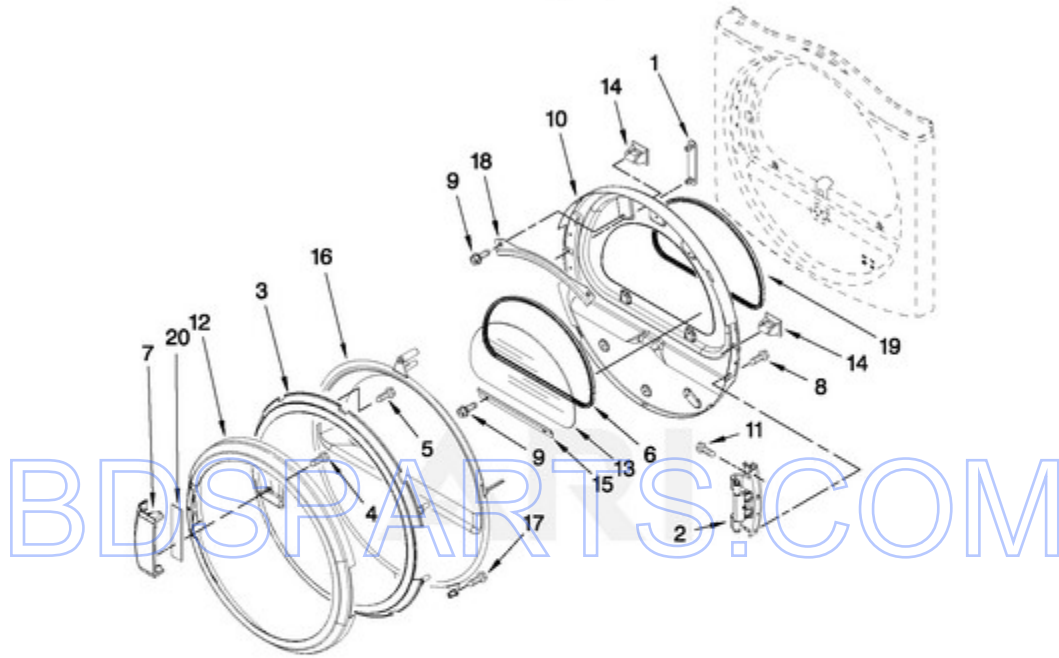

MDG25PRAWW0 - 05 - DOOR PARTS

DOOR PARTS
FOR MODEL: MDG25PRAWW0
(WHITE)

W10335198

FOR ORDERING INFORMATION REFER TO PARTS PRICE LIST

10

Page design © 2004-2017 by ARI Network Services, Inc.

Ref #	Part #	Description	Qty	Context	Note	MSRP
1	8565119	HINGE HOLE COVER (INNER DOOR)				
2	W10198424	DOOR HINGE ASSEMBLY				
3	W10137467	Assembly, Door Intermediate				
4	9742177	Screw				
5	3400618	SCREW				
6	8579663	Seal, Window				
7	W10117477	Handle, Door (Includes Illus. 20.)				
8	W10159996	SCREW				
9	3393258	Screw				
10	W10164062	DOOR ASSEMBLY (INNER) (INCLUDES ILLUS. 1,14 & 19)				
11	355515	SCREW				
12	W10198431	DOOR, OUTER RING				
13	W10286878	WINDOW				
14	690081	Door Catch Assembly				
15	8519354	Retainer-Lower				
16	8580059	Door, Intermediate				
17	8534022	SCREW				
18	8519356	Retainer, Upper				
19	W10163915	DOOR SEAL				
20	W10112927	Pad, Door Handle				

BDS PARTS.COM