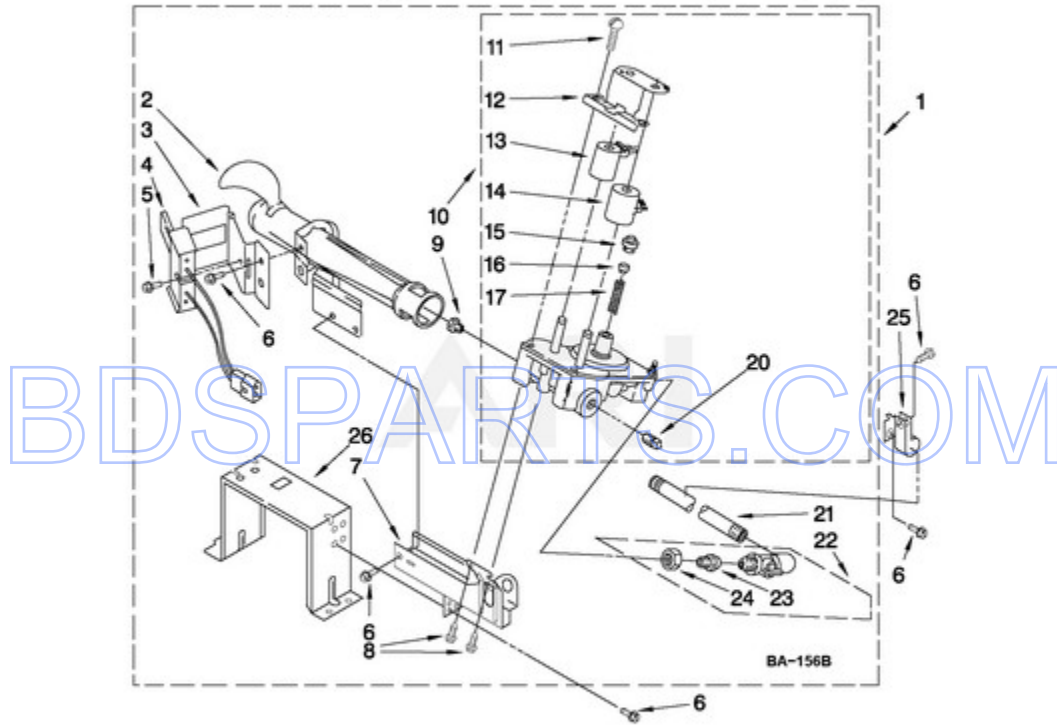

FOR ORDERING INFORMATION REFER TO PARTS PRICE LIST

W10335196

8  
Page design © 2004-2017 by ARI Network Services, Inc.

Ref #	Part #	Description	Qty	Context	Note	MSRP
1	W10135231	Burner Assembly 60 Hz. (Type 1, 2 & 3) (White Rodgers)				
2	688617	Tube, Burner				
3	694298	Bracket, Ignitor				
4	686590	Ignitor				
5	3393909	Screw & Washer (8-32 x 5/8)				
6	343641	Screw, 10-16 x 1/2				
7	3389871	Base, Burner				
8	3387057	SCREW, 10-16 X 1/2				
9	234870	Orifice, Burner (Type 1)				
9	234868	Orifice, Burner (Type 2)				
10	W10141728	VALVE, GAS (60 HZ – COMPLETE)				
11	694421	SCREW, 8-32 X 1/2				
12	694538	Bracket, Coil				
13	694540	Coil, 60 Hz. (2 Terminal) (Main)				
14	694539	COIL, 60-HZ (SPLIT) (3 TERMINAL) (PILOT POSITION)				
15	694424	Leak, Limiter				
16	694423	Screw, Regulator Adjustment				
17	694422	Spring, Regulator				
20	239822	Plug, Pipe				
21	W10110395	Pipe, Gas Supply				
22	697441	Valve & Union Shut-Off				
23	3393767	Pipe, Tail				
24	233076	Nut, Compression				
25	3387561	Clamp, Pipe				
26	3389889	Bracket, Support				
NI	W10436933	CONVERSION KIT (TYPE 1 AND 2) TO TYPE (4) L.P.G.				