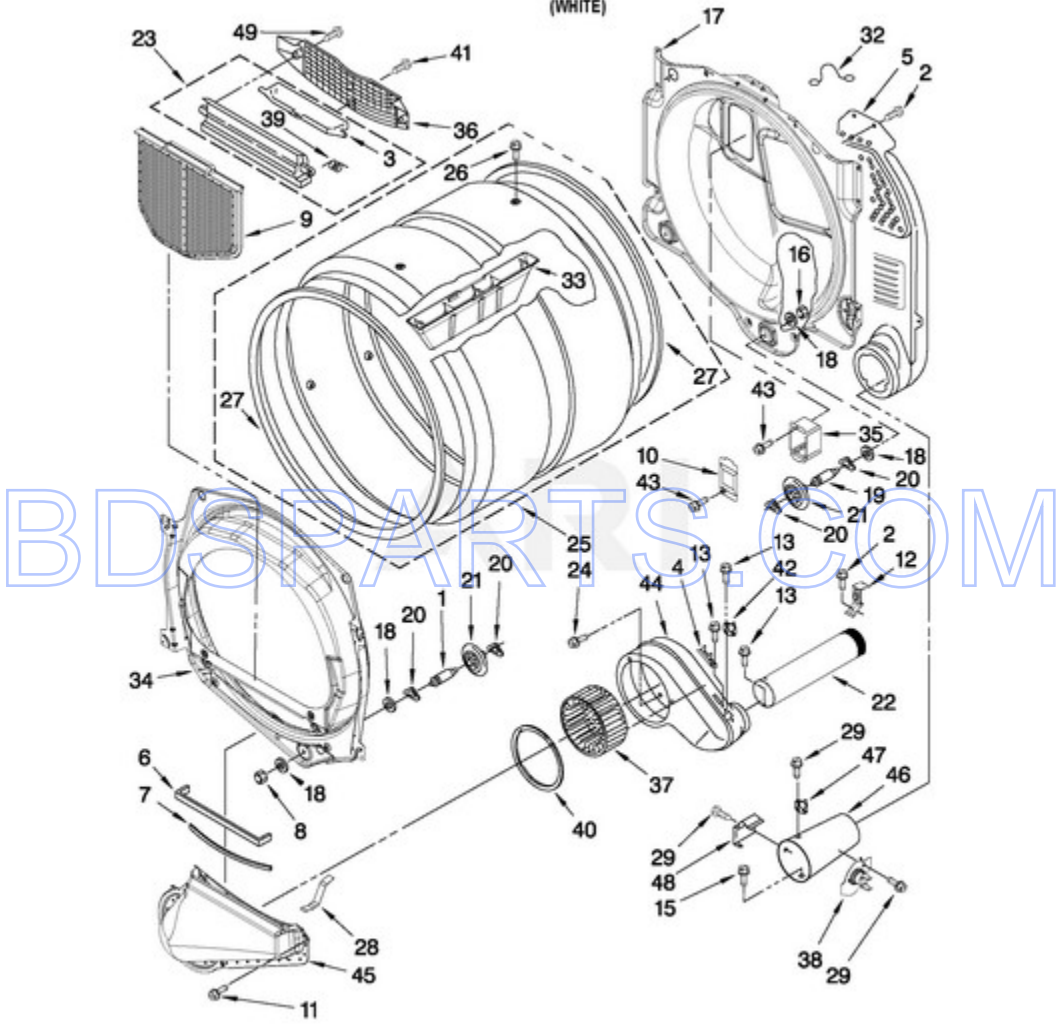

MDG25PRAWW0 - 03 - BULKHEAD PARTS

BULKHEAD PARTS
FOR MODEL: MDG25PRAWW0
(WHITE)

FOR ORDERING INFORMATION REFER TO PARTS PRICE LIST

W10335198

6
Page design © 2004-2017 by ARI Network Services, Inc.

Ref #	Part #	Description	Qty	Context	Note	MSRP
1	8575324	Shaft, R.H. Thread				
2	3390647	SCREW				
3	W10153413	Door, Lint Screen				
4	3392519	THERMAL FUSE (91° C)				
5	3394346	Air Duct Assembly				
6	697813	FOAM-SEAL				
7	697814	Seal, Drum Front				
8	3934666	NUT,3/8 X 16(R.H.)				
9	W10049370	Lint Screen				
10	3402841	Lens, Drum Light				
11	359625	SCREW				
12	8572105	Clip, Exhaust Pipe				
13	8533971	SCREW				
15	693995	SCREW				
16	W10001120	Nut, 3/8-16 (L.H.)				
17	W10080170	Bulkhead, Rear				
18	3387459	Washer, Support				
19	8575325	Shaft, L.H. Thread				
20	690997	Ring, Tri				
21	W10314171	ROLLER, SUPPORT				
22	8563728	Exhaust Pipe				
23	W10153423	Housing, Outlet Assembly				
24	489463	Screw				
25	W10153420	Complete Drum Assembly				
26	W10219342	SCREW				
27	W10166807	Seal, Drum				
28	8066208	CLIP, SPRING				
29	90767	Screw				
32	3401707	WIRE JUMPER				
33	W10153409	Baffle, Drum				
34	8565061	Bulkhead, Front				
35	8578825	Bracket, Drum Light				
36	W10153412	Grille, Outlet				
37	W10349492	WHEEL, BLOWER				
38	8573713	Thermal Cut-Off				
39	3394986	Spring, Lint Screen Door				
40	697770	FOAM-SEAL				
41	695240	SCREW				
42	8577274	THERMISTOR