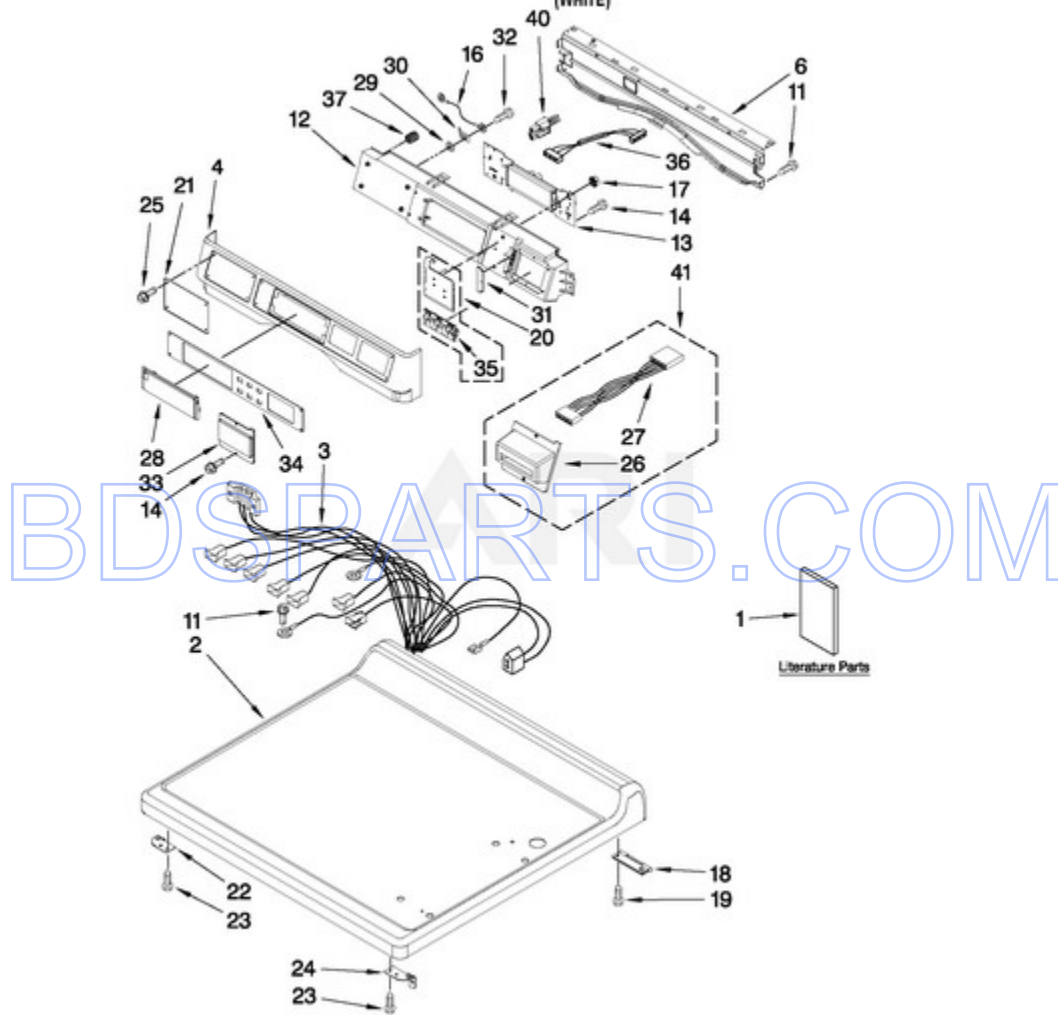

MDG25PRAWW0 - 01 - TOP AND CONSOLE PARTS

**TOP AND CONSOLE PARTS**

FOR MODEL: MDG25PRAWW0  
(WHITE)

FOR ORDERING INFORMATION REFER TO PARTS PRICE LIST

W10335198

2

Page design © 2004-2017 by ARI Network Services, Inc.

Ref #	Part #	Description	Qty	Context	Note	MSRP
1	W10135154	Installation Instruction				
1	W10313706	INSTALLATION INSTRUCTIONS, CARD READER				
1	W10239202	TECH SHEET				
1	W10335198	PARTS LIST				
2	W10137410	Top				
3	W10337045	HARNESS, MAIN				
4	W10137459	Console (Outer)				
6	8565237	Bracket, Console				
11	3390647	SCREW				
12	W10137427	Console (Inner)				
13	W10166387	USER-INTERFACE ASSEMBLY				
14	489136	SCREW				
16	W10188087	Ground Wire Assembly				
17	W10139046	Nut 6-32				
18	8565018	Hinge & Pin Assembly				
19	342055	SCREW				
20	W10135255	Membrane Switch with Backer Plate				
21	W10137461	FACIA-DISPENSER				
22	W10137445	BRACKET - TOP PANEL, LEFT				
23	3390647	SCREW				
24	W10137444	BRACKET - TOP PANEL, RIGHT				
25	W10137457	SCREW				
26	W10137454	Bezel, Card Reader				
27	W10331020	HARNESS, WIRING CARD READER				
28	W10267645	COVER, DISPLAY				
29	W10189075	Brass Washer				
30	3373818	Tab-Grounding				
31	W10187276	Console Seal				
32	488234	SCREW				
33	W10213906	COVER, CARD READER				
34	W10334889	FASCIA-CONSOLE				
35	W10131113	Push Button				
36	W10166307	Harness, Communication				
37	W10189313	INSERTS				
40	W10133282	JUMPER, SERVICE				
41	W10344080	CARD READER, CONVERSION KIT VAULT SWITCH				