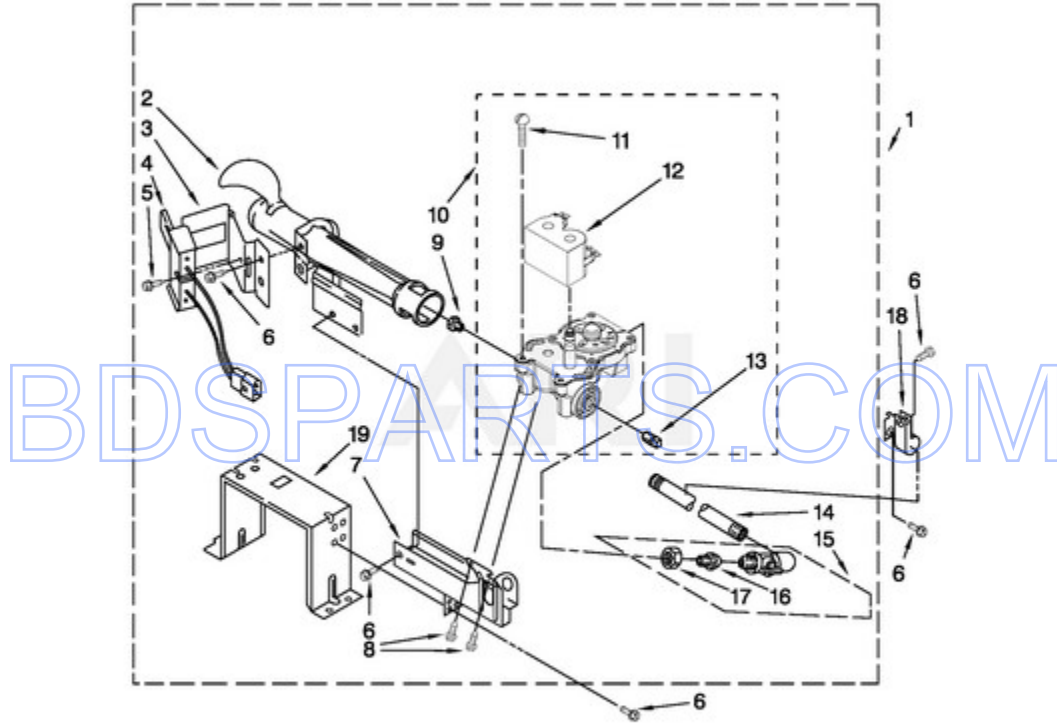

MDG25PRAWW1 - 04 - BURNER ASSEMBLY

BURNER ASSEMBLY

FOR MODEL: MDG25PRAWW1
(WHITE)

USE WITH TYPE 1 - NATURAL, TYPE 2 - MIXED,
AND TYPE 4 - LIQUEFIED PROPANE AND BUTANE GASES

FOR ORDERING INFORMATION REFER TO PARTS PRICE LIST

W10469603

8

Page design © 2004-2017 by ARI Network Services, Inc.

Ref #	Part #	Description	Qty	Context	Note	MSRP
1	W10400668	BURNER ASSEMBLY 60 HZ. (TYPE 1, 2 & 3) (COPRECI)				
2	688617	Tube, Burner				
3	694298	Bracket, Ignitor				
4	686590	Ignitor				
5	3393909	Screw & Washer (8-32 x 5/8)				
6	343641	Screw, 10-16 x 1/2				
7	3389871	Base, Burner				
8	3387057	SCREW, 10-16 X 1/2				
9	234870	Orifice, Burner (Type 1)				
9	234868	Orifice, Burner (Type 2)				
10	W10299939	VALVE GAS 60 HZ. (COMPLETE)				
11	326049536	SCREW, COIL				
12	W10328463	COIL, 60 HZ.				
13	W10295523	PLUG, PIPE				
14	W10110395	Pipe, Gas Supply				
15	697441	Valve & Union Shut-Off				
16	3393767	Pipe, Tail				
17	233076	Nut, Compression				
18	3387561	Clamp, Pipe				
19	3389889	Bracket, Support				
NI	W10436933RE	CONVERSION KIT (TYPE 1 AND 2) TO TYPE (4) L.P.G.