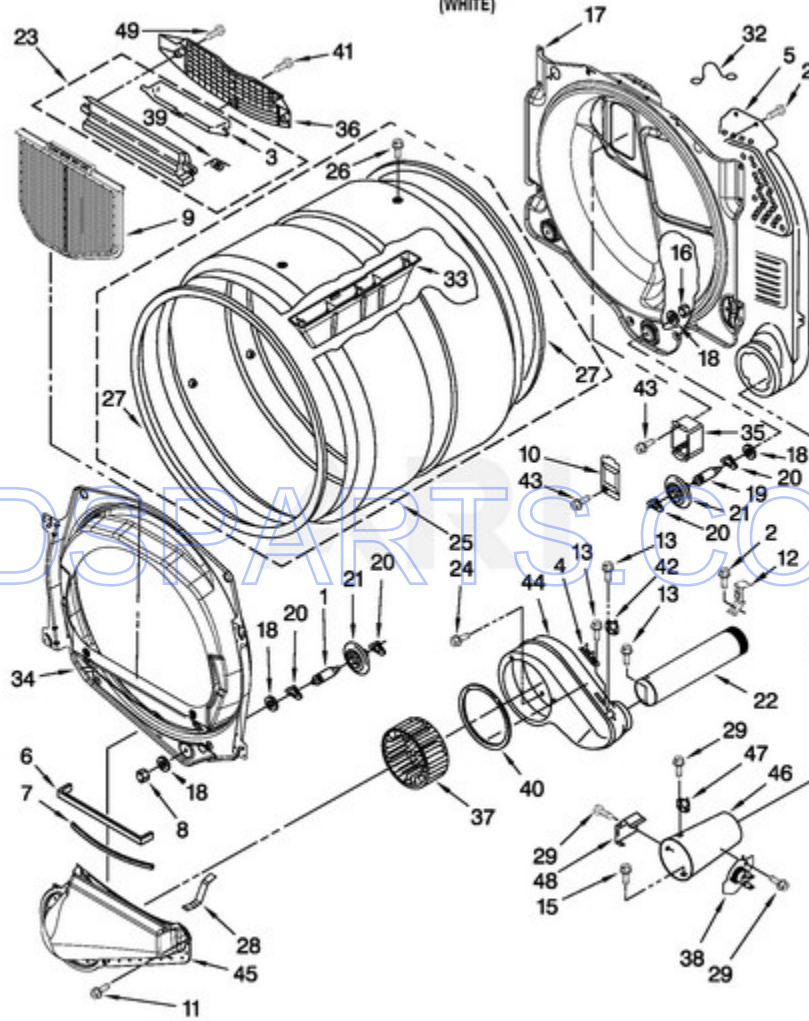

MDG25PRAWW1 - 03 - BULKHEAD PARTS

BULKHEAD PARTS
FOR MODEL: MDG25PRAWW1
(WHITE)

FOR ORDERING INFORMATION REFER TO PARTS PRICE LIST

W10469603

Page design © 2004-2017 by ARI Network Services, Inc.

Ref #	Part #	Description	Qty	Context	Note	MSRP
1	8575324	Shaft, R.H. Thread				
2	3390647	SCREW,8-18 X 1/2				
3	W10153413	Door, Lint Screen				
4	3392519	THERMAL LIMITER (91°C)				
5	3394346	Air Duct Assembly				
6	697813	FOAM-SEAL				
7	697814	Seal, Drum Front				
8	3934666	NUT,3/8 X 16(R.H.)				
9	W10049370	Lint Screen				
10	3402841	Lens, Drum Light				
11	359625	Screw, 8-18 x 1/2				
12	8572105	Clip, Exhaust Pipe				
13	8533971	Screw, 8-18 x 5/16				
15	693995	SCREW,8-18 X 3/8				
16	W10001120	Nut, 3/8-16 (L.H.)				
17	W10080170	Bulkhead, Rear				
18	3387459	Washer, Support				
19	8575325	Shaft, L.H. Thread				
20	690997	Ring, Tri				
21	W10314171	ROLLER, SUPPORT				
22	8563728	Exhaust Pipe				
23	W10153423	Housing, Outlet Assembly				
24	489463	Screw, 8-18 x 5/8				
25	W10153420	Complete Drum Assembly				
26	W10219342	SCREW, 8-16 X 3/4				
27	W10166807	Seal, Drum				
28	W10345456	CLIP-SPRING				
29	90767	SCREW,8-18 X 3/8				
32	3401707	WIRE JUMPER				
33	W10153409	Baffle, Drum				
34	8565061	Bulkhead, Front				
35	8578825	Bracket, Drum Light				
36	W10153412	Grille, Outlet				
37	W10349492	WHEEL, BLOWER				
38	8573713	Thermal Cut-Off				
39	3394986	Spring, Lint Screen Door				
40	697770	FOAM-SEAL				
41	695240	Screw, 8-18 x 1/2				
42	8577274	THERMISTOR