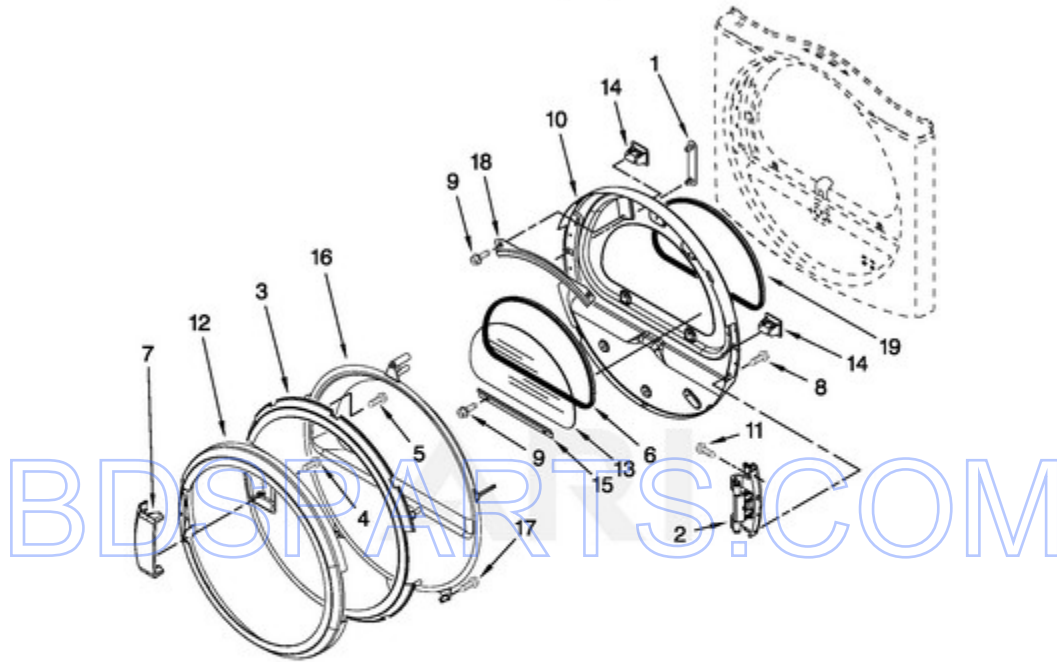

W10469603

8

Page design © 2004-2017 by ARI Network Services, Inc.

Ref #	Part #	Description	Qty	Context	Note	MSRP
1	W10400668	BURNER ASSEMBLY 60 HZ. (TYPE 1, 2 & 3) (COPRECI)				
2	688617	Tube, Burner				
3	694298	Bracket, Ignitor				
4	686590	Ignitor				
5	3393909	Screw & Washer (8-32 x 5/8)				
6	343641	Screw, 10-16 x 1/2				
7	3389871	Base, Burner				
8	3387057	SCREW, 10-16 X 1/2				
9	234870	Orifice, Burner (Type 1)				
9	234868	Orifice, Burner (Type 2)				
10	W10299939	VALVE GAS 60 HZ. (COMPLETE)				
11	326049536	SCREW, COIL				
12	W10328463	COIL, 60 HZ.				
13	W10295523	PLUG, PIPE				
14	W10110395	Pipe, Gas Supply				
15	697441	Valve & Union Shut-Off				
16	3393767	Pipe, Tail				
17	233076	Nut, Compression				
18	3387561	Clamp, Pipe				
19	3389889	Bracket, Support				
NI	W10436933RE	CONVERSION KIT (TYPE 1 AND 2) TO TYPE (4) L.P.G.				

MDG25PRAWW1 - 05 - DOOR PARTS

DOOR PARTS
FOR MODEL: MDG25PRAWW1
(WHITE)

W10469603

FOR ORDERING INFORMATION REFER TO PARTS PRICE LIST

10

Page design © 2004-2017 by ARI Network Services, Inc.

Ref #	Part #	Description	Qty	Context	Note	MSRP
1	8565119	HINGE HOLE COVER (INNER DOOR)				
2	W10304672	DOOR HINGE ASSEMBLY				
3	W10137467	Assembly, Door Intermediate				
4	9742177	Screw, 8-18 x 5/8				
5	3400618	Screw, 6-32 x 3/8				
6	8579663	Seal, Window				
7	W10112976	HANDLE, DOOR				
8	W10159996	Screw, 10-24 x 3/64				
9	3393258	Screw				
10	W10259901	DOOR ASSEMBLY (INNER) (INCLUDES ILLUS. 1,14 & 19)				
11	355515	Screw, 8-18 x 11/16				
12	W10112916	Door, Outer Ring				
13	W10286878	WINDOW				
14	690081	Door Catch Assembly				
15	8519354	Retainer-Lower				
16	8580059	Door, Intermediate				
17	8534022	SCREW				
18	8519356	Retainer, Upper				
19	W10163915	DOOR SEAL				