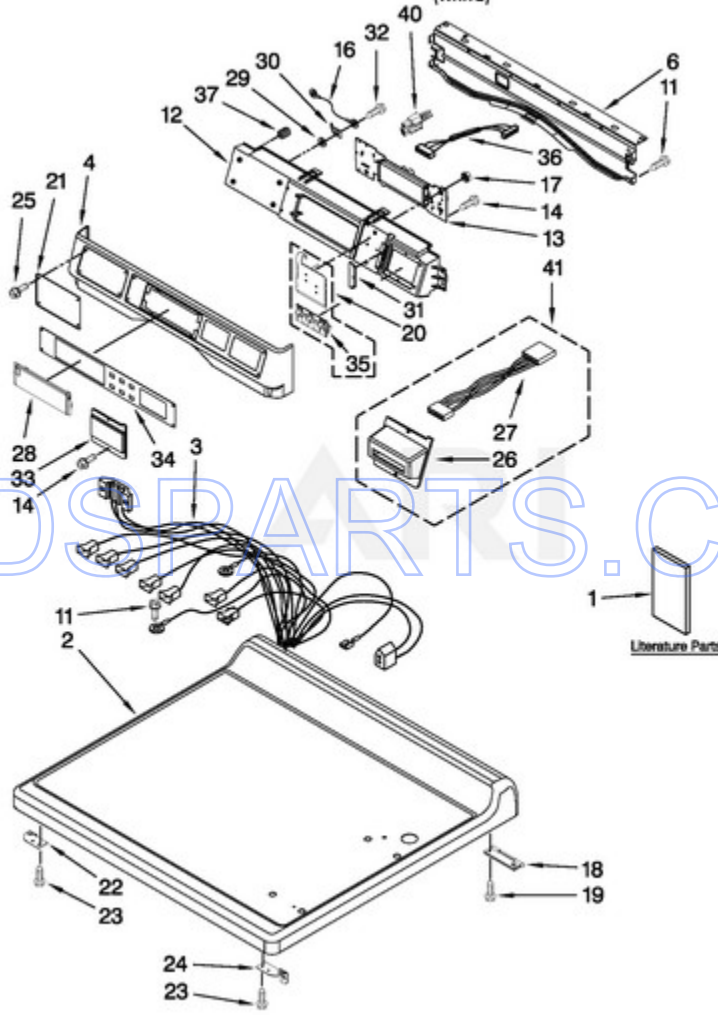

MDG25PRAWW1 - 01 - TOP AND CONSOLE PARTS

TOP AND CONSOLE PARTS FOR MODEL: MDG25PRAWW1 (WHITE)

BDSPARTS.COM

FOR ORDERING INFORMATION REFER TO PARTS PRICE LIST

W10469603

2
Page design © 2004-2017 by ARI Network Services, Inc.

Ref #	Part #	Description	Qty	Context	Note	MSRP
1	W10135154	Installation Instruction				
1	W10313706	INSTALLATION INSTRUCTIONS				
1	W10239202	CARD READER (TECH SHEET)				
1	W10469603	CARD READER (PARTS LIST)				
2	W10137410	Top				
3	W10337045	HARNESS, MAIN				
4	W10137459	Console (Outer)				
6	8565237	Bracket, Console				
11	3390647	SCREW,8-18 X 1/2				
12	W10137427	Console (Inner)				
13	W10166387	USER-INTERFACE ASSEMBLY				
14	489136	Screw, 3-24 x 1/32				
16	W10188087	Ground Wire Assembly				
17	W10139046	Nut 6-32				
18	8565018	Hinge & Pin Assembly				
19	342055	Screw, 8-18 x 1/2				
20	W10135255	Membrane Switch with Backer Plate				
21	W10137461	FACIA-DISPENSER				
22	W10137445	BRACKET - TOP PANEL, LEFT				
23	3390647	SCREW,8-18 X 1/2				
24	W10137444	BRACKET - TOP PANEL, RIGHT				
25	W10137457	Screw, 8-32 x 3/64				
26	W10137454	Bezel, Card Reader				
27	W10331020	HARNESS, WIRING CARD READER				
28	W10267645	COVER, DISPLAY				
29	W10189075	Brass Washer				
30	3373818	Tab-Grounding				
31	W10187276	Console Seal				
32	488234	Screw, 8-32 x 1/4				
33	W10213906	COVER, CARD READER				
34	W10334889	FASCIA-CONSOLE				
35	W10131113	Push Button				
36	W10166307	Harness, Communication				
37	W10189313	INSERTS				
40	W10133282	JUMPER, SERVICE				
41	W10344080	CARD READER, CONVERSION KIT