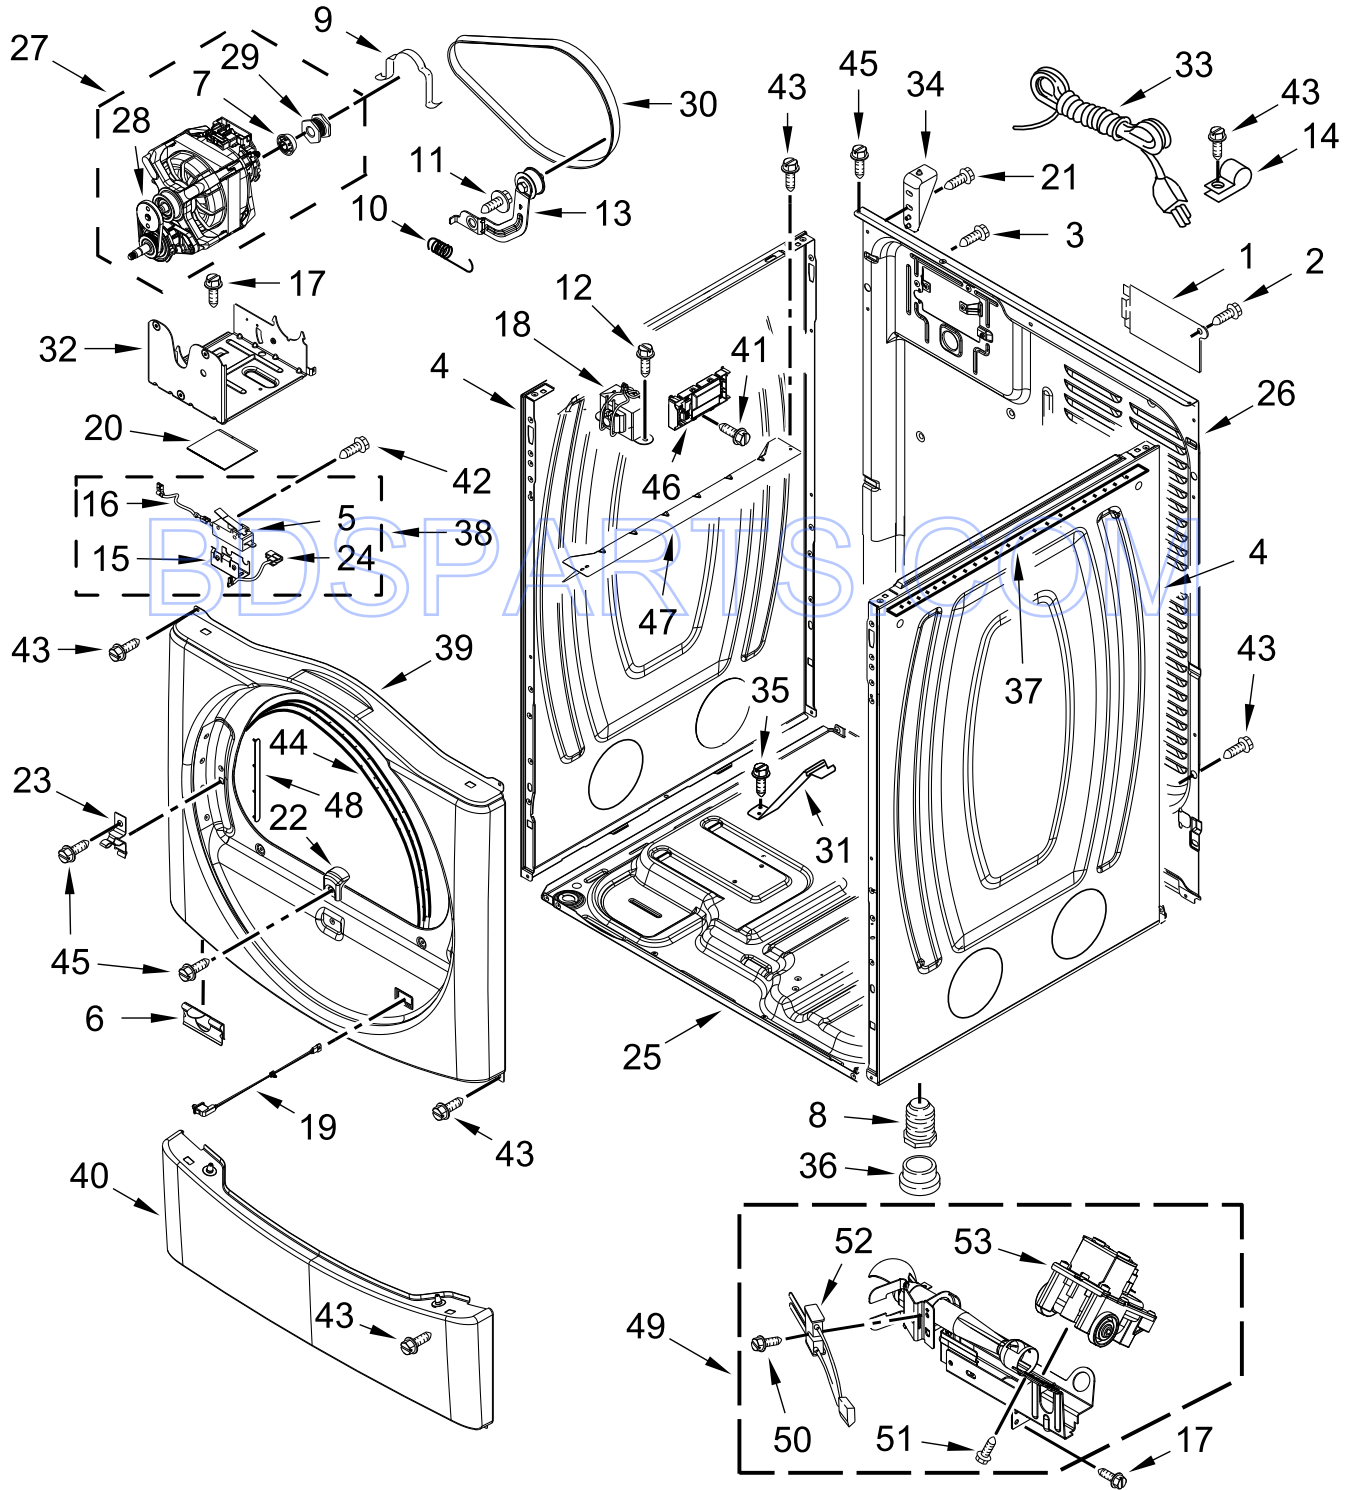

CABINET PARTS

CABINET PARTS

<u>Illus. No.</u>	<u>Part No.</u>	<u>Description</u>	<u>Illus. No.</u>	<u>Part No.</u>	<u>Description</u>	<u>Illus. No.</u>	<u>Part No.</u>	<u>Description</u>
1	8317340	Cover, Terminal Block	18	W10131839	Transformer	39		Panel, Front
2	3390814	Screw	19	W10350910	Assembly, Door Switch		W10549665	White
3	W10773242	Screw	20	W10212660	Motor, Sound Pad	40		Panel, Toe
4		Panel, Side	21	3390647	Screw		8540621	White
	W10542714	White	22	8580015	Ramp, Door	41	8533971	Screw
5	8564010	Assembly, Switch and Actuator	23	8565122	Strike, Door	42	98129	Screw
6	8519459	Clip, Toe Panel	24	8539892	Wire, Motor To Belt Switch	43	3390647	Screw
7	3393657	Restrainer, Belt	25	8565046	Base, Cabinet	44	3387242	Seal, Front Panel
8	3392100	Foot, Dryer	26	8565059	Panel, Rear	45	3357011	Screw
	279810	Foot, Optional (Extended Length Package Of 2) (Not Included)	27	W10396034	Assembly, Motor 60 HZ.	46	W10166305	Control Board
9	660658	Clamp, Motor	28	3405160	Belt, Drive (Blower Wheel)	47	8563727	Bracket, Control
10	W10446781	Spring, Idler	29	3394341	Pulley, Motor	48	8565043	Plug, Front Panel
11	3389420	Screw	30	W10131172	Belt, Drive	49	W10135231	Burner Assembly (60 Hz)
12	8533971	Screw	31	8529757	Bracket, Burner	50	3393909	Screw
13	W10344192	Assembly, Idler	32	W10135695	Bracket, Motor	51	3387057	Screw
14	3978776	Bracket, Gas Pipe	33	3401401	Cord, Power	52	686590	Ignitor
15	8564011	Bracket, Switch	34	W10137398	Stop, Top Panel	53	W10141728	Valve, Gas (60 Hz - Complete)
16	W10167613	Wire, Belt Switch	35	693995	Screw			OPTIONAL PARTS NOT ILLUSTRATED
17	343641	Screw	36	3391943	Boot, Foot		W10470674	Kit, 4-Way Venting
			37	8318396	Seal, Foam			
			38	W10155571	Switch, Assembly