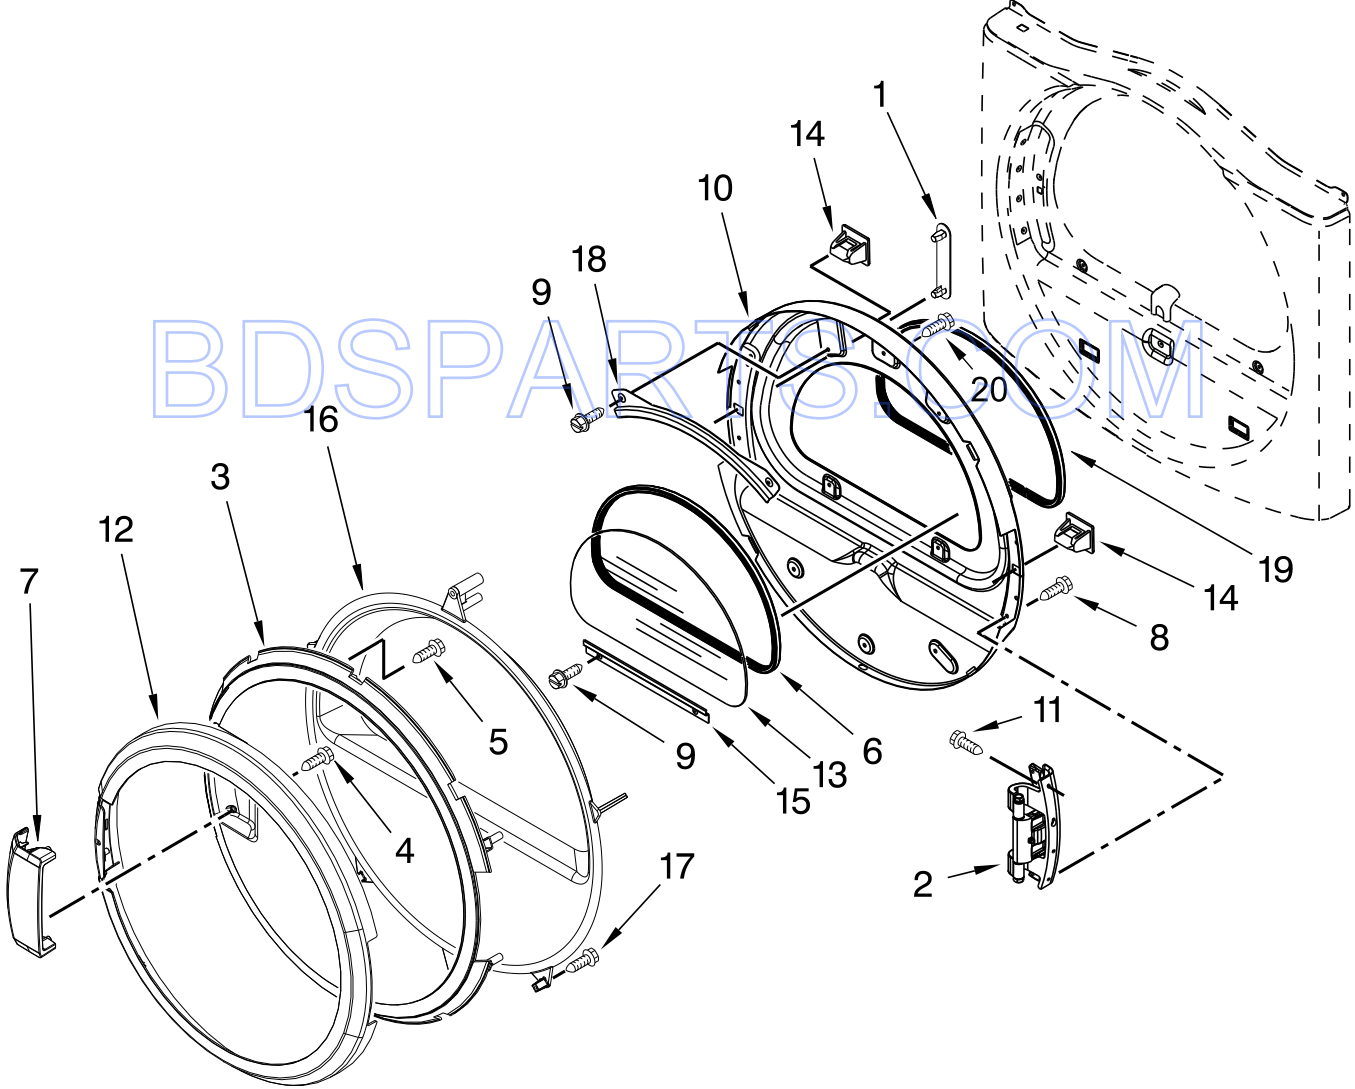

COMMERCIAL GAS DRYER

MODELS:

MDG28PDCWW0 (White)

BDSPARTS.COM

TOP AND CONSOLE PARTS

TOP AND CONSOLE PARTS

<u>Illus. No.</u>	<u>Part No.</u>	<u>Description</u>	<u>Illus. No.</u>	<u>Part No.</u>	<u>Description</u>	<u>Illus. No.</u>	<u>Part No.</u>	<u>Description</u>
1		Literature Parts	18		Hinge & Pin Assembly	35	3351136	Assembly, Service Door
	W10590740	Installation Instruction		8565018	White	36	W10166307	Harness, Communication
	W10589717	Tech Sheet	19	342055	Screw	37	W10166308	Harness, Meter Case
2		Top	20	3347825	Plate, Mounting	38	W10189313	Insert
	W10137411	White	21	98445	Screw	39	W10804029	Dispenser, Fascia
3	W10555112	Harness, Main	22	W10137445	Bracket - Top Panel, Left	40	W10137448	Cushion, Meter Case
4	W10779120	Console (Outer)	23	3390647	Screw	41	3349065	Bolt
5	W10779142	Switch, Membrane & Backer Plate	24	W10137444	Bracket - Top Panel, Right			Meter Case Mounting
6	8565237	Bracket, Console	25	W10171128	Meter Case	42	W10156125	Cam, Commercial Lock
7	W10137457	Screw	26	W10133242	Assembly, Single Coin Drop	43	W10801807	Fascia-Console
8	W10267645	Cover, Display	27		Coin Optic Sensor Assembly			
9	W10189075	Washer, Brass		W10247389	White			
10	W10532923	Ground-Jumper, Tab	28	W10142655	Screw			
11	337686	Screw	29	W10137319	Bolt, Hex Bar			
12	W10137427	Console (Inner)	30	W10068270	Washer, Lock			
13	W10166385	User-Interface Assembly	31	W10131838	Switch, Vault Service Door			
14	489136	Screw	32	W10133508	Bracket, Service Switch			
15	W10187276	Seal, Console	33	W10139210	Screw			
16	488234	Screw	34	W10211244	Wire, Harness Sensor Switch			
17	W10139046	Nut						

BDSPARTS.COM

DOOR PARTS

DOOR PARTS

<u>Illus.</u> <u>No.</u>	<u>Part No.</u>	<u>Description</u>
1	8565119	Hole Cover, Hinge
2	W10304672	Assembly, Door Hinge
3	W10137467	Assembly, Door Intermediate
4	9742177	Screw
5	3400618	Screw
6	8579663	Seal, Window
7	W10112976	Handle, Door White