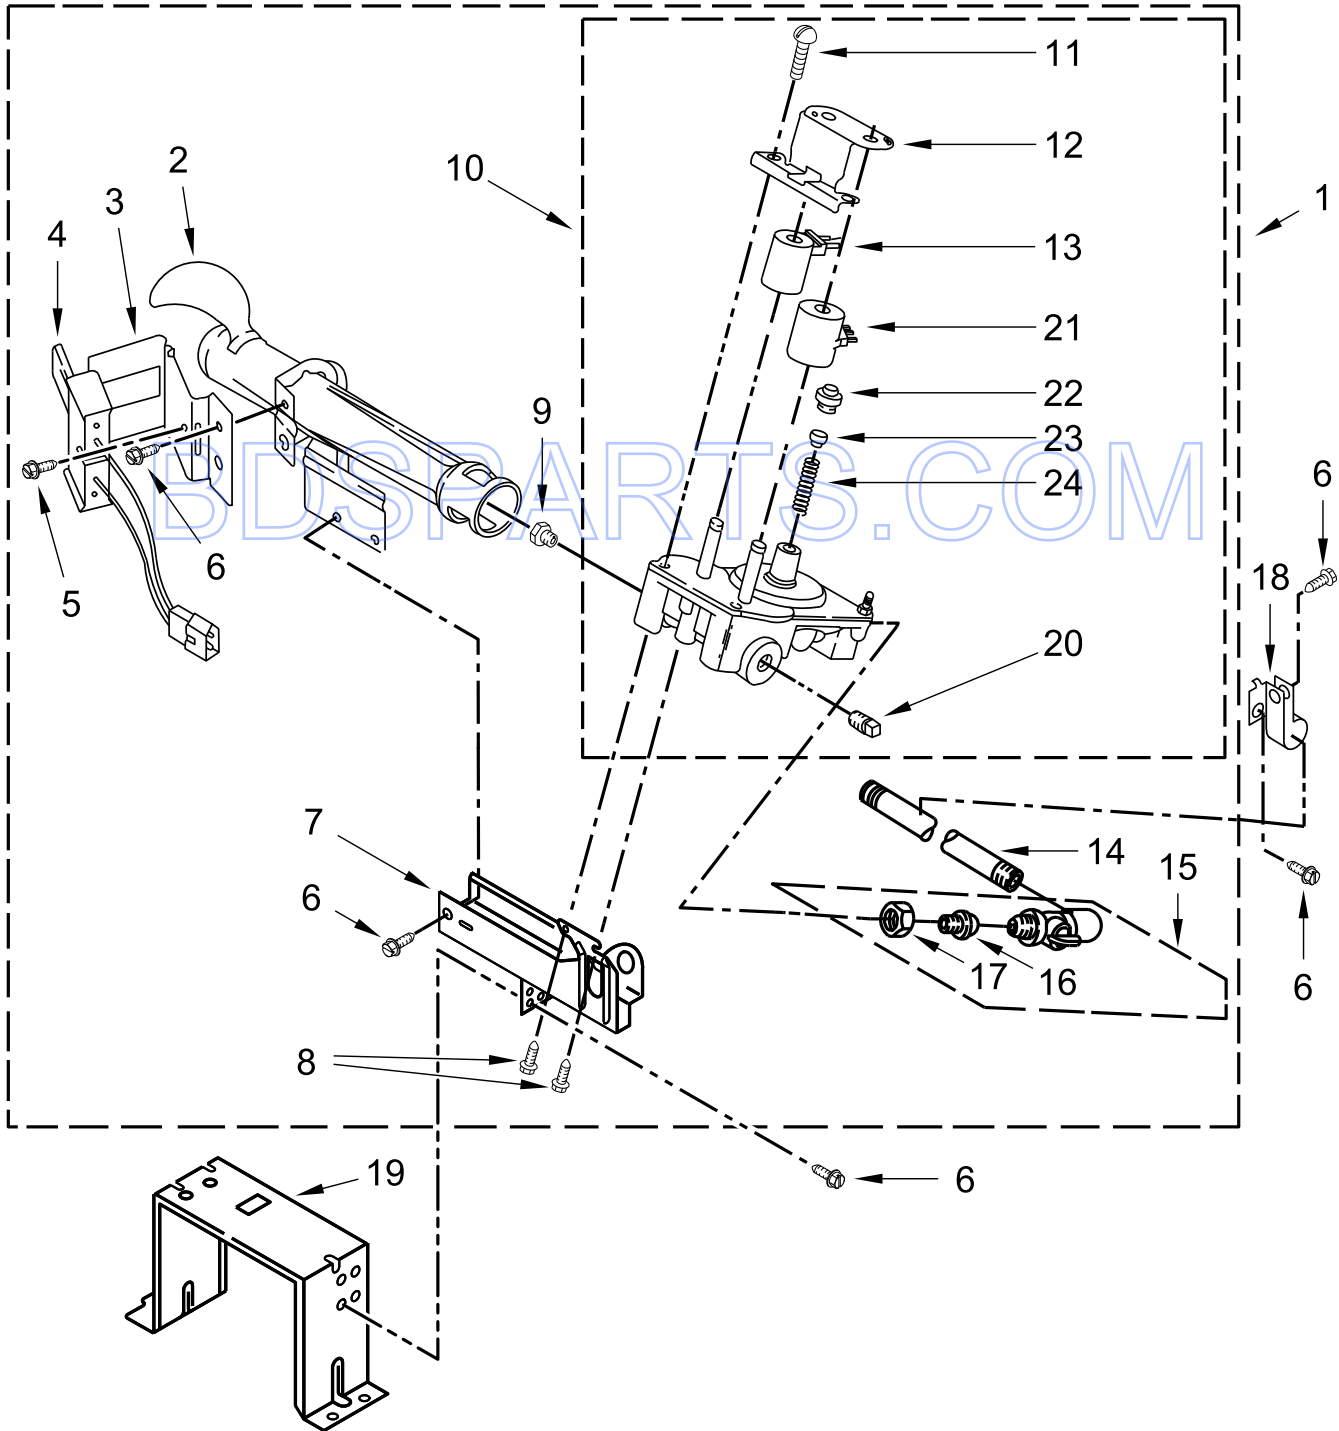

BURNER ASSEMBLY

USE WITH TYPE 1 - NATURAL, TYPE 2 - MIXED,
AND TYPE 4 - LIQUEFIED PROPANE AND BUTANE GASES

BURNER ASSEMBLY

<u>Illus. No.</u>	<u>Part No.</u>	<u>Description</u>	<u>Illus. No.</u>	<u>Part No.</u>	<u>Description</u>	<u>Illus. No.</u>	<u>Part No.</u>	<u>Description</u>
1	W10135231	Burner Assembly (60 Hz)	12	694538	Bracket, Coil	24	233076	Nut, Compression
2	688617	Tube, Burner	13	694540	Coil, 60 Hz. (2 Terminal) (Main)			Following Parts Not Illustrated
3	694298	Bracket, Ignitor	14	694539	Coil, 60 Hz (Split) (3 Terminal) (Pilot Position)	W10135245		Conversion Kit (Type 1 and 2) to Type L.P.G.
4	686590	Ignitor	15	694424	Leak, Limiter			
5	3393909	Screw	16	694423	Screw, Regulator Adjustment			
6	343641	Screw	17	694422	Spring, Regulator			
7	3389871	Base, Burner	18	3387561	Clamp, Pipe			
8	3387057	Screw	19	3389889	Bracket, Support			
9		Orifice, Burner	20	239822	Plug, Pipe			
	234870	Type 1 (Natural)	21	W10110395	Pipe, Gas Supply			
	234868	Type 4 (Propane)	22	697441	Valve, Gas			
10	W10141728	Valve, Gas (60 Hz - Complete)	23	3393767	Pipe, Tail			
11	694421	Screw, Coil						

BDSPARTS.COM