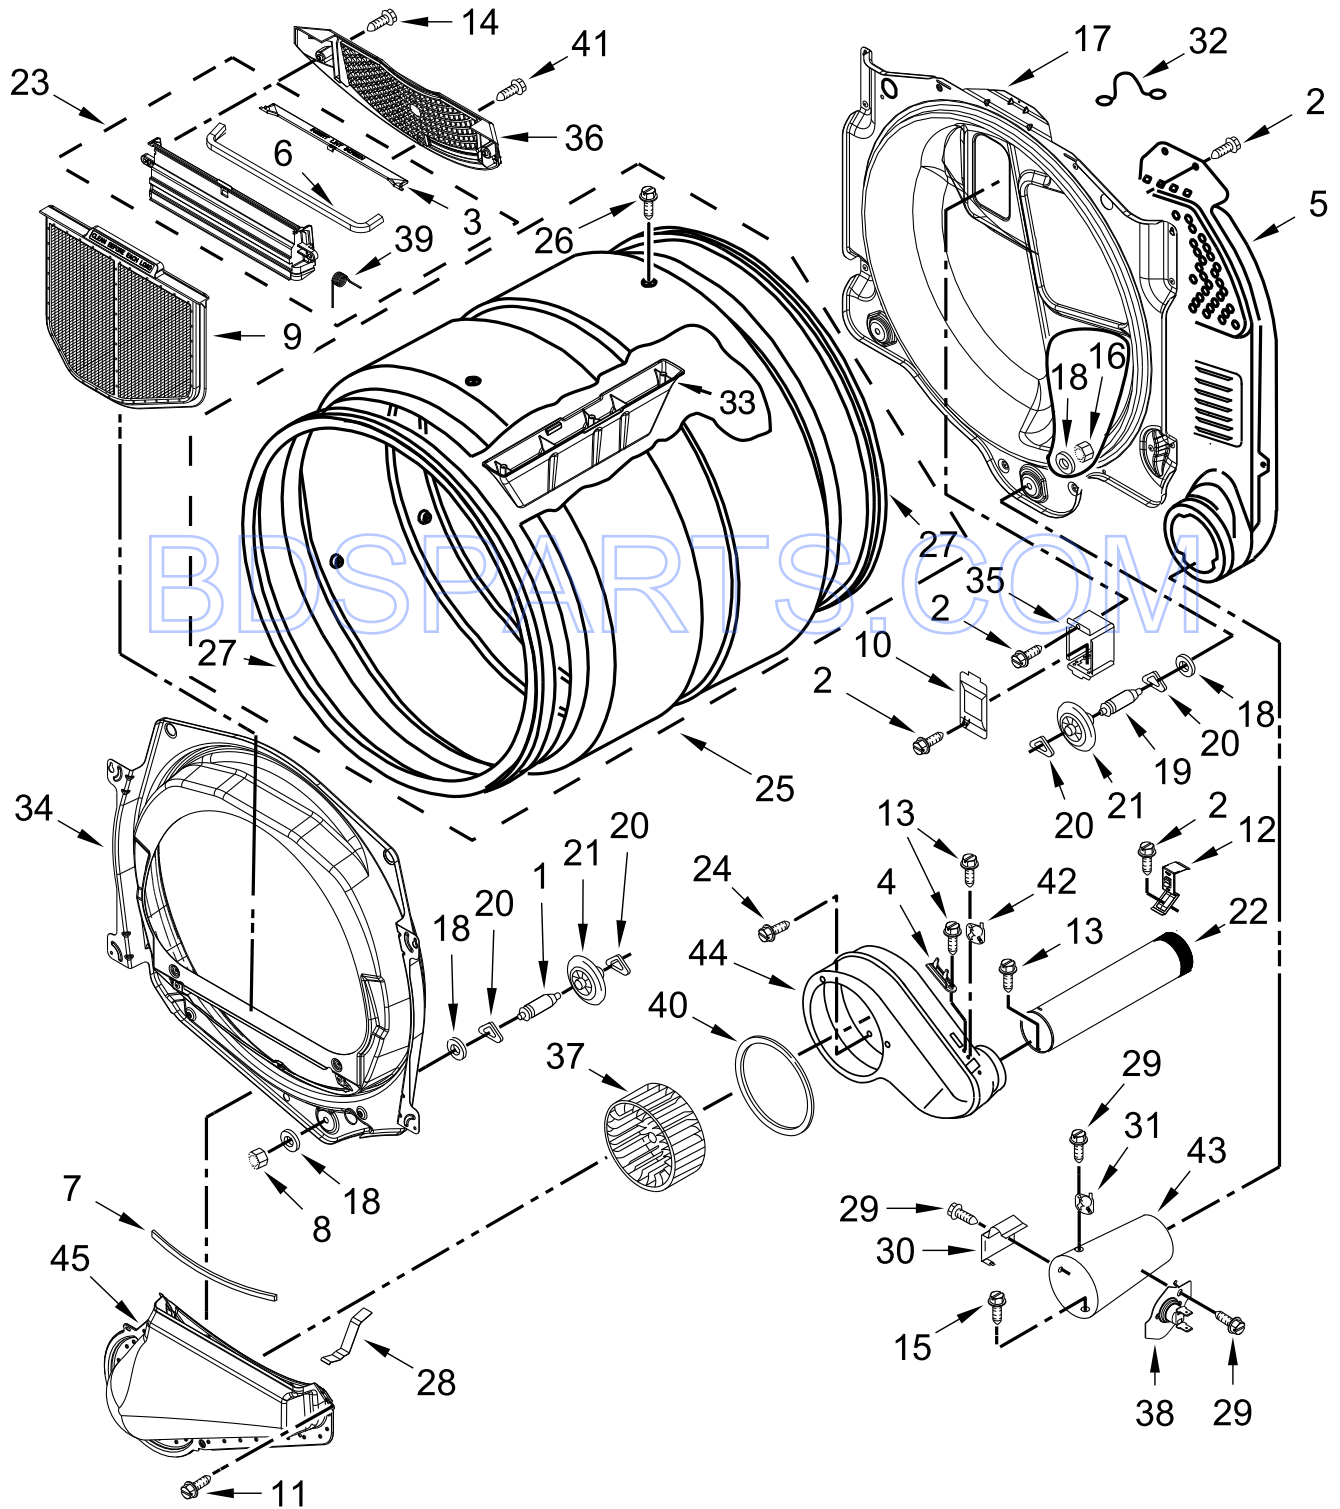

BULKHEAD PARTS

BULKHEAD PARTS

<u>Illus.</u> <u>No.</u>	<u>Part No.</u>	<u>Description</u>	<u>Illus.</u> <u>No.</u>	<u>Part No.</u>	<u>Description</u>	<u>Illus.</u> <u>No.</u>	<u>Part No.</u>	<u>Description</u>
1	W10359271	Shaft, Drum Roller - Right Hand Thread	16	W10001120	Nut, Hex (Left Hand Thread)	32	3401707	Jumper, Wire
2	3390647	Screw	17	W10080170	Bulkhead, Rear	33	W10153409	Baffle, Drum
3	W10153413	Door, Lint Screen	18	3387459	Washer	34	8565061	Bulkhead, Front
4	3392519	Fuse, Thermal (91C)	19	W10359272	Shaft, Drum Roller - Left Hand Thread	35	8578825	Bracket, Drum Light
5	3394346	Assembly, Air Duct	20	W10512946	Washer, Tri Ring	36	W10153412	Grille, Outlet
6	697813	Seal, Outlet Housing	21	W10314171	Roller, Support	37	W10349492	Wheel, Blower
7	697814	Seal, Drum Front	22	8563728	Pipe, Exhaust	38	8573713	Cut-Off, Thermal
8	3934666	Nut, Hex	23	W10153423	Assembly, Outlet Housing	39	3394986	Spring, Lint Screen Door
9		Lint Screen	24	489463	Screw	40	697770	Seal, Plate Cover
	W10596627	White	25	W10549246	Assembly, Drum (Complete)	41	695240	Screw
10	3402841	Lens, Drum Light	26	W10219342	Screw	42	8577274	Thermistor
11	359625	Screw	27	W10521118	Seal, Drum	43	8573824	Funnel, Burner
12	8572105	Clip, Exhaust	28	W10345456	Clip, Spring	44	8544362	Housing, Blower
13	8533971	Screw	29	90767	Screw	45	8066168	Assembly, Lint Duct
14	3387230	Screw	30	338906	Sensor, Radiant			
15	693995	Screw	31	3391912	Thermostat, Hi Limit			

BDSPARTS.COM