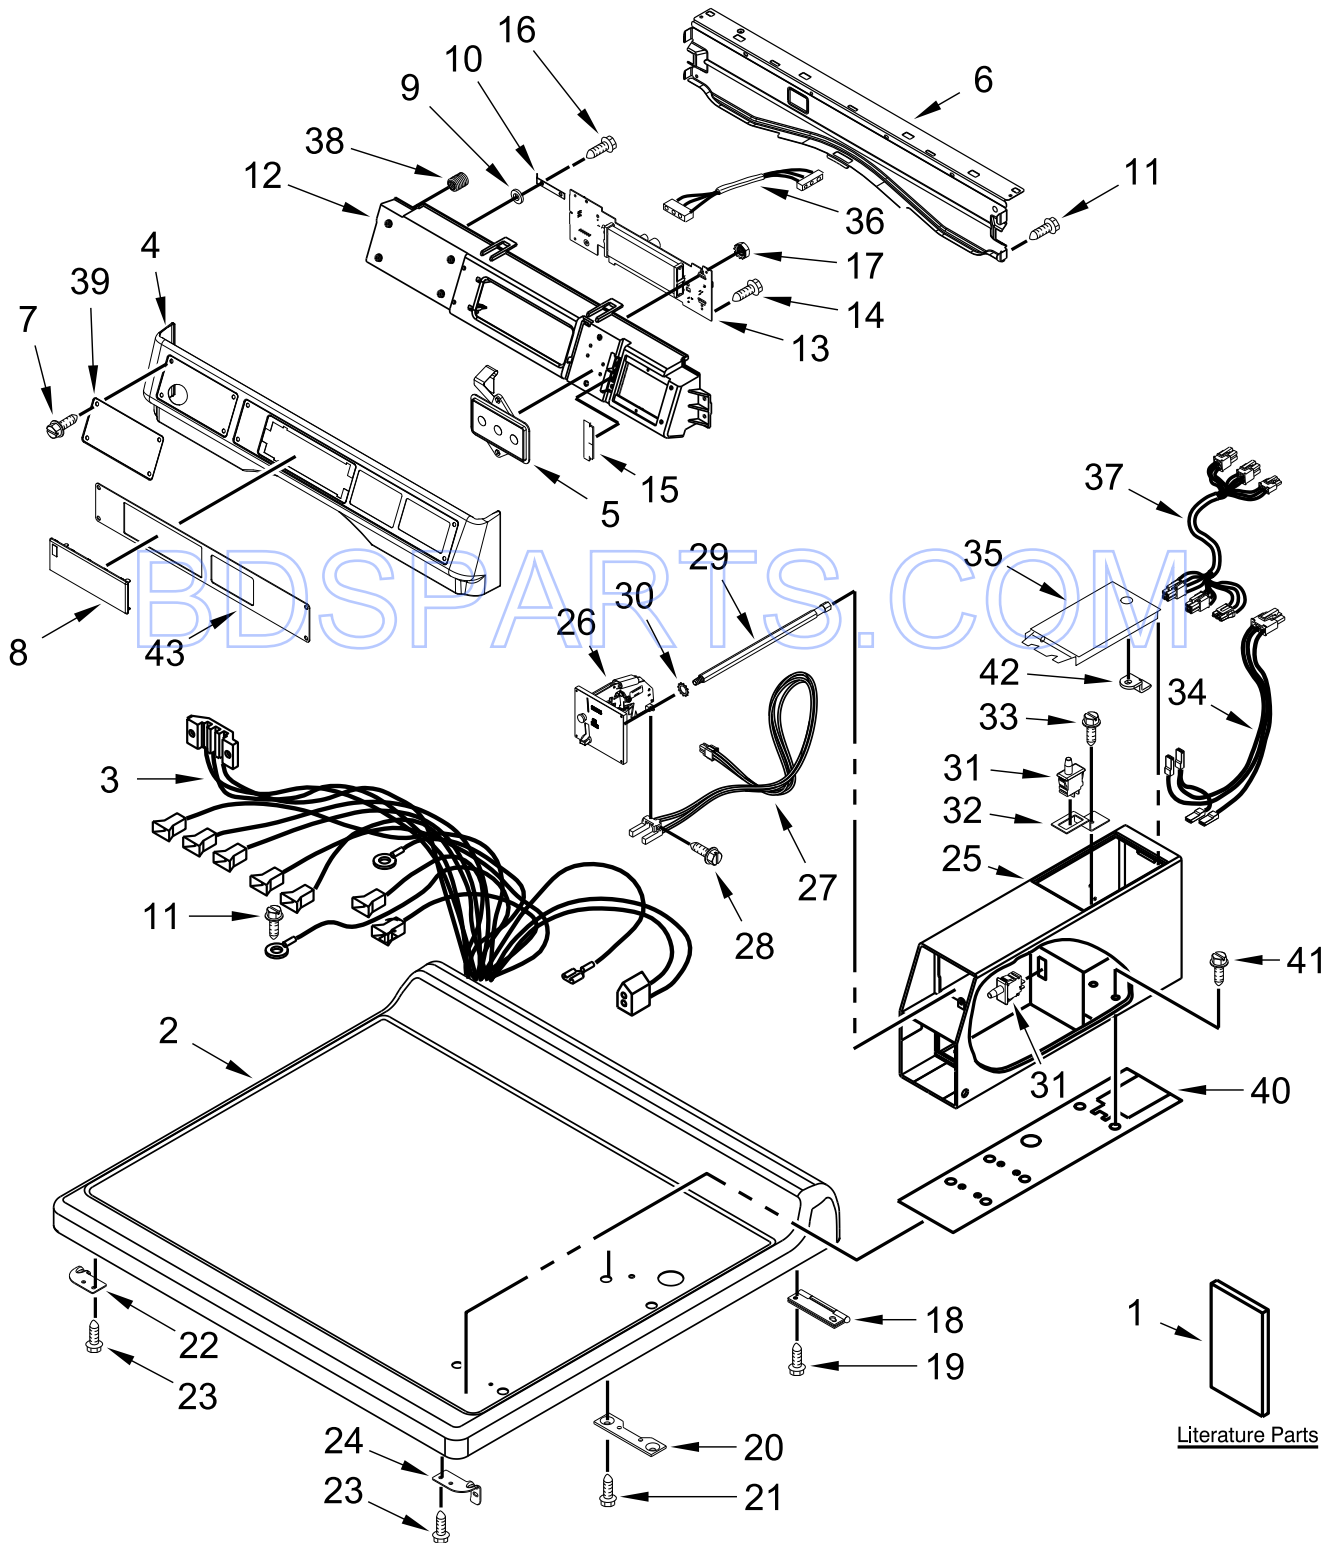

COMMERCIAL GAS DRYER

MODELS:

MDG28PDCWW0 (White)

BDSPARTS.COM

TOP AND CONSOLE PARTS

TOP AND CONSOLE PARTS

<u>Illus. No.</u>	<u>Part No.</u>	<u>Description</u>	<u>Illus. No.</u>	<u>Part No.</u>	<u>Description</u>	<u>Illus. No.</u>	<u>Part No.</u>	<u>Description</u>
1		Literature Parts	18		Hinge & Pin Assembly	35	3351136	Assembly, Service Door
	W10590740	Installation Instruction		8565018	White	36	W10166307	Harness, Communication
	W10589717	Tech Sheet	19	342055	Screw	37	W10166308	Harness, Meter Case
2		Top	20	3347825	Plate, Mounting	38	W10189313	Insert
	W10137411	White	21	98445	Screw	39	W10804029	Dispenser, Fascia
3	W10555112	Harness, Main	22	W10137445	Bracket - Top Panel, Left	40	W10137448	Cushion, Meter Case
4	W10779120	Console (Outer)	23	3390647	Screw	41	3349065	Bolt
5	W10779142	Switch, Membrane & Backer Plate	24	W10137444	Bracket - Top Panel, Right			Meter Case Mounting
6	8565237	Bracket, Console	25	W10171128	Meter Case	42	W10156125	Cam, Commercial Lock
7	W10137457	Screw	26	W10133242	Assembly, Single Coin Drop	43	W10801807	Fascia-Console
8	W10267645	Cover, Display	27		Coin Optic Sensor Assembly			
9	W10189075	Washer, Brass		W10247389	White			
10	W10532923	Ground-Jumper, Tab	28	W10142655	Screw			
11	337686	Screw	29	W10137319	Bolt, Hex Bar			
12	W10137427	Console (Inner)	30	W10068270	Washer, Lock			
13	W10166385	User-Interface Assembly	31	W10131838	Switch, Vault Service Door			
14	489136	Screw	32	W10133508	Bracket, Service Switch			
15	W10187276	Seal, Console	33	W10139210	Screw			
16	488234	Screw	34	W10211244	Wire, Harness Sensor Switch			
17	W10139046	Nut						