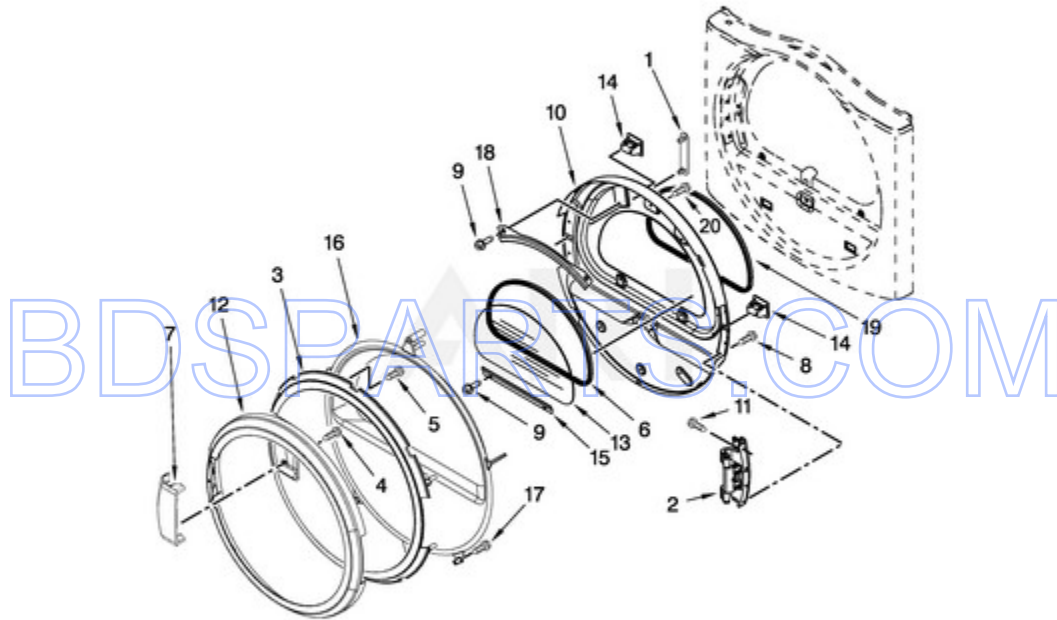

BURNER ASSEMBLY PARTS

USE WITH TYPE 1 - NATURAL, TYPE 2 - MIXED,
AND TYPE 4 - LIQUEFIED PROPANE AND BUTANE GASSES

Ref #	Part #	Description	Qty	Context	Note	MSRP
4	686590	IGNITOR				
2	688617	TUBE, BURNER				
3	694298	BRACKET, IGNITOR				
7	3389871	BASE, BURNER				
11	694421	SCREW, COIL				
12	694538	BRACKET, COIL				
15	694424	LEAK, LIMITER				
16	694423	SCREW, REGULATOR ADJUSTMENT				
17	694422	SPRING, REGULATOR				
18	239822	PLUG, PIPE				
19	697441	VALVE, GAS				
21	3393767	PIPE, TAIL				
20	233076	NUT, COMPRESSION				
24	3387561	CLAMP, PIPE				
23	3389889	BRACKET, SUPPORT				
NI	W10135245	CONVERSION KIT (TYPE 1 AND 2) TO TYPE L.P.G.				
NI	N/P	FOLLOWING PARTS NOT ILLUSTRATED				
5	3393909	SCREW				
6	343641	SCREW				
8	3387057	SCREW				
9A	234868	ORIFICE, BURNER (TYPE 4 (PROPANE))				
NI	W10233219	LP CONVERSION KIT (EU TYPE 4)				
9	234870	ORIFICE, BURNER (TYPE 1 (NATURAL))				
22	W10110395	PIPE, GAS SUPPLY				
13	694540	COIL, 60 HZ. (2 TERMINAL) (MAIN)				
14	694539	COIL, 60 HZ (SPLIT) (3 TERMINAL) (PILOT POSITION)				
1	W10135231	BURNER ASSEMBLY (60 HZ)				
10	W10141728	VALVE, GAS (60 HZ - COMPLETE)				
NI	W10832960	LP CONVERSION KIT (FR/BE NAT GAS)				
NI	W10832961	LP CONVERSION KIT (AUS TYPE 4)				

MDG28PDCWW1 - 05 - DOOR PARTS

DOOR PARTS

Ref #	Part #	Description	Qty	Context	Note	MSRP
1	8565119	HOLE COVER, HINGE				
2	W10304672	ASSEMBLY, DOOR HINGE				
5	3400618	SCREW				
6	8579663	SEAL, WINDOW				
8	W10159996	SCREW				
13	W10286878	WINDOW				
15	8519354	RETAINER, WINDOW				
16	8580059	DOOR, INTERMEDIATE (STATIONARY)				
17	8534022	SCREW				
18	8519356	RETAINER, WINDOW (UPPER)				
19	W10163915	SEAL, DOOR				
4	9742177	SCREW				
9	3393258	SCREW				
10	W10363674	DOOR, INNER				
11	355515	SCREW				
14	3392538	ASSEMBLY, DOOR CATCH				
7	W10112976	HANDLE, DOOR (WHITE)				
12	W10112916	OUTER RING, DOOR				
3	W10137467	ASSEMBLY, DOOR INTERMEDIATE				
20	8534044	SCREW				