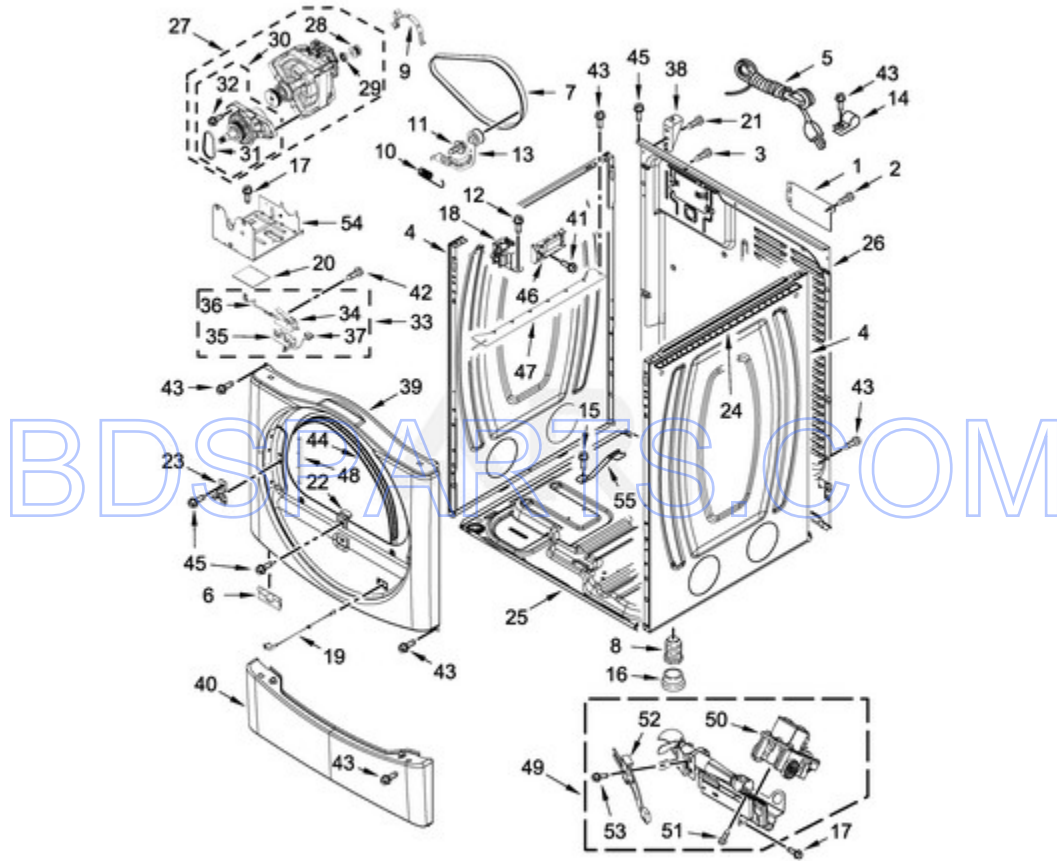

MDG28PDCWW1 - 02 - CABINET PARTS

CABINET PARTS

Ref #	Part #	Description	Qty	Context	Note	MSRP
2	3390814	SCREW				
34	8564010	ASSEMBLY, SWITCH AND ACTUATOR				
6	8519459	CLIP, TOE PANEL				
8	3392100	FOOT, DRYER				
NI	279810	FOOT, OPTIONAL (EXTENDED LENGTH PACKAGE OF 2) (NOT INCLUDED)				
9	660658	CLAMP, MOTOR				
11	3389420	SCREW				
29	3393657	RESTRAINER, BELT				
23	8565122	STRIKE, DOOR				
38	W10137398	STOP, TOP PANEL				
7	W10131172	BELT, DRIVE				
54	W10135695	BRACKET, MOTOR				
40	8540621	PANEL, TOE (WHITE)				
44	3387242	SEAL, FRONT PANEL				
31	3405160	BELT, DRIVE (BLOWER WHEEL)				
47	8563727	BRACKET, CONTROL				
48	8565043	PLUG, FRONT PANEL				
24	8318396	SEAL, FOAM				
16	3391943	BOOT, FOOT				
21	3390647	SCREW				
43	3390647	SCREW				
4	W10542714	PANEL, SIDE (WHITE)				
10	W10446781	SPRING, IDLER				
13	W10344192	ASSEMBLY, IDLER				
22	8580015	RAMP, DOOR				
45	3357011	SCREW				
12	8533971	SCREW				
41	8533971	SCREW				
15	693995	SCREW				
1	8317340	COVER, TERMINAL BLOCK				
52	686590	IGNITOR				
53	3393909	SCREW				
17	343641	SCREW				
51	3387057	SCREW				
42	98129	SCREW				
14	3978776	BRACKET, GAS PIPE				
36	W10167613	WIRE, BELT SWITCH				
37	8539892	WIRE, MOTOR TO BELT SWITCH