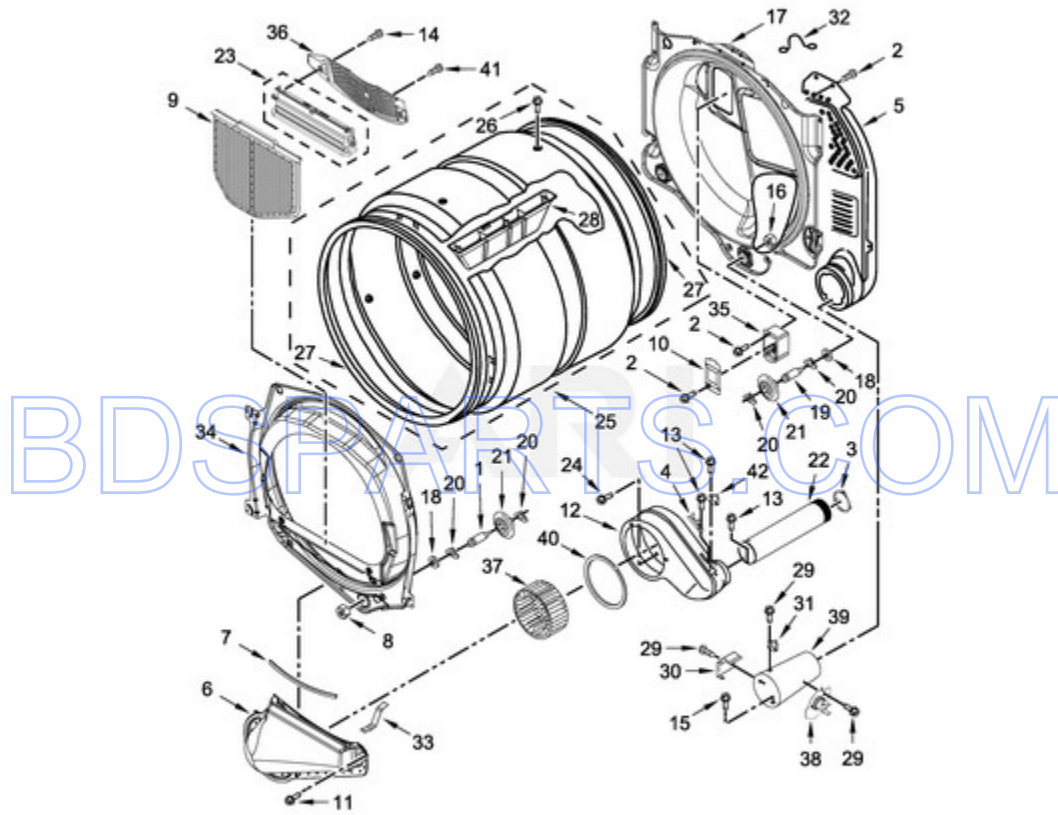

MDG28PDCWW1 - 03 - BULKHEAD PARTS

BULKHEAD PARTS

Ref #	Part #	Description	Qty	Context	Note	MSRP
7	697814	SEAL, DRUM FRONT				
9	W10049370	SCREEN, LINT				
10	3402841	LENS, DRUM LIGHT				
17	W10080170	BULKHEAD, REAR				
23	W10181928	ASSEMBLY, OUTLET HOUSING				
26	W10219342	SCREW				
36	W10181926	GRILLE, OUTLET				
28	W10153409	BAFFLE, DRUM				
35	8578825	BRACKET, DRUM LIGHT				
34	8565061	BULKHEAD, FRONT				
40	697770	SEAL, PLATE COVER				
41	695240	SCREW				
42	8577274	THERMISTOR				
2	3390647	SCREW				
13	8533971	SCREW				
8	3934666	NUT, HEX				
24	489463	SCREW				
16	W10001120	NUT, HEX (LEFT HAND THREAD)				
18	3387459	WASHER				
20	W10512946	WASHER, TRI RING				
21	W10314171	ROLLER, SUPPORT				
27	W10521118	SEAL, DRUM				
15	693995	SCREW				
14	3387230	SCREW				
39	8573824	FUNNEL, BURNER				
30	338906	SENSOR, RADIANT				
32	3401707	JUMPER, WIRE				
1	W10359271	SHAFT, DRUM ROLLER - RIGHT HAND THREAD				
19	W10359272	SHAFT, DRUM ROLLER - LEFT HAND THREAD				
29	90767	SCREW				
4	3392519	FUSE, THERMAL (91C)				
6	8066168	ASSEMBLY, LINT DUCT				
12	8544362	HOUSING, BLOWER				
11	359625	SCREW				
22	8563728	PIPE, EXHAUST				
33	W10345456	CLIP, SPRING				
38	8573713	CUT-OFF, THERMAL				
31	3391912	THERMOSTAT, HI LIMIT