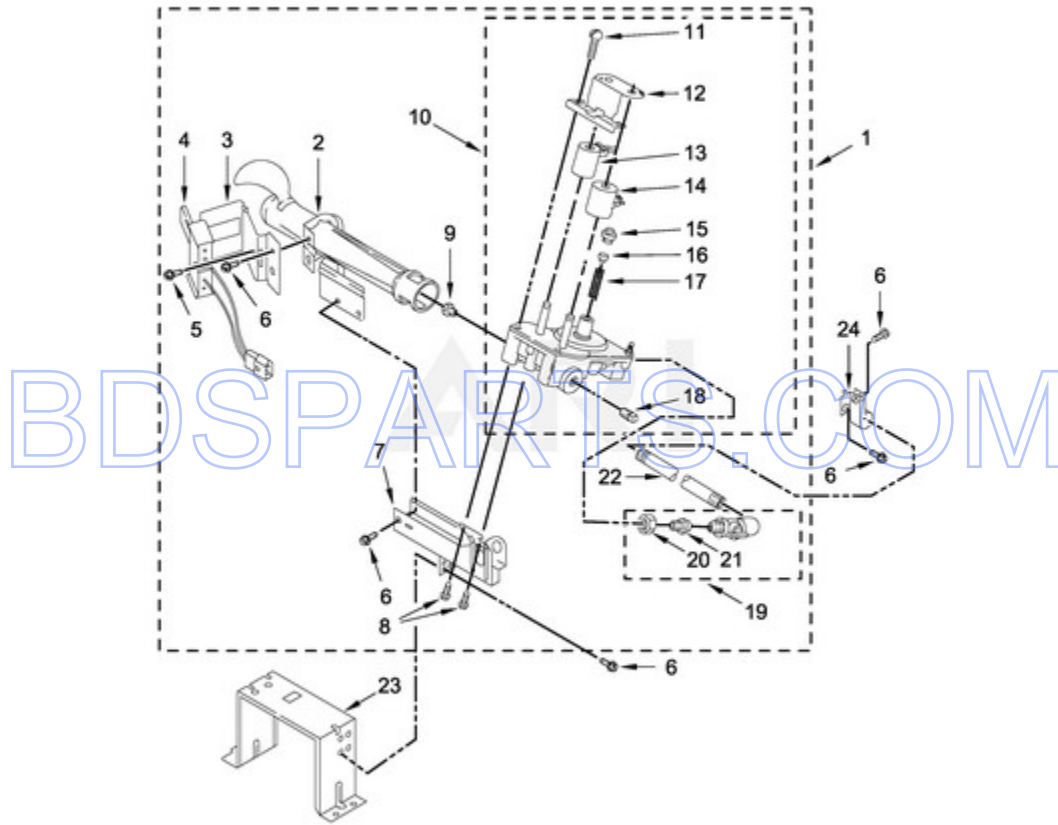

MDG28PDCWW1 - 04 - BURNER ASSEMBLY PARTS

BURNER ASSEMBLY PARTS

USE WITH TYPE 1 - NATURAL, TYPE 2 - MIXED,
AND TYPE 4 - LIQUEFIED PROPANE AND BUTANE GASSES

Ref #	Part #	Description	Qty	Context	Note	MSRP
4	686590	IGNITOR				
2	688617	TUBE, BURNER				
3	694298	BRACKET, IGNITOR				
7	3389871	BASE, BURNER				
11	694421	SCREW, COIL				
12	694538	BRACKET, COIL				
15	694424	LEAK, LIMITER				
16	694423	SCREW, REGULATOR ADJUSTMENT				
17	694422	SPRING, REGULATOR				
18	239822	PLUG, PIPE				
19	697441	VALVE, GAS				
21	3393767	PIPE, TAIL				
20	233076	NUT, COMPRESSION				
24	3387561	CLAMP, PIPE				
23	3389889	BRACKET, SUPPORT				
NI	W10135245	CONVERSION KIT (TYPE 1 AND 2) TO TYPE L.P.G.				
NI	N/P	FOLLOWING PARTS NOT ILLUSTRATED				
5	3393909	SCREW				
6	343641	SCREW				
8	3387057	SCREW				
9A	234868	ORIFICE, BURNER (TYPE 4 (PROPANE))				
NI	W10233219	LP CONVERSION KIT (EU TYPE 4)				
9	234870	ORIFICE, BURNER (TYPE 1 (NATURAL))				
22	W10110395	PIPE, GAS SUPPLY				
13	694540	COIL, 60 HZ. (2 TERMINAL) (MAIN)				
14	694539	COIL, 60 HZ (SPLIT) (3 TERMINAL) (PILOT POSITION)				
1	W10135231	BURNER ASSEMBLY (60 HZ)				
10	W10141728	VALVE, GAS (60 HZ - COMPLETE)				
NI	W10832960	LP CONVERSION KIT (FR/BE NAT GAS)				
NI	W10832961	LP CONVERSION KIT (AUS TYPE 4)