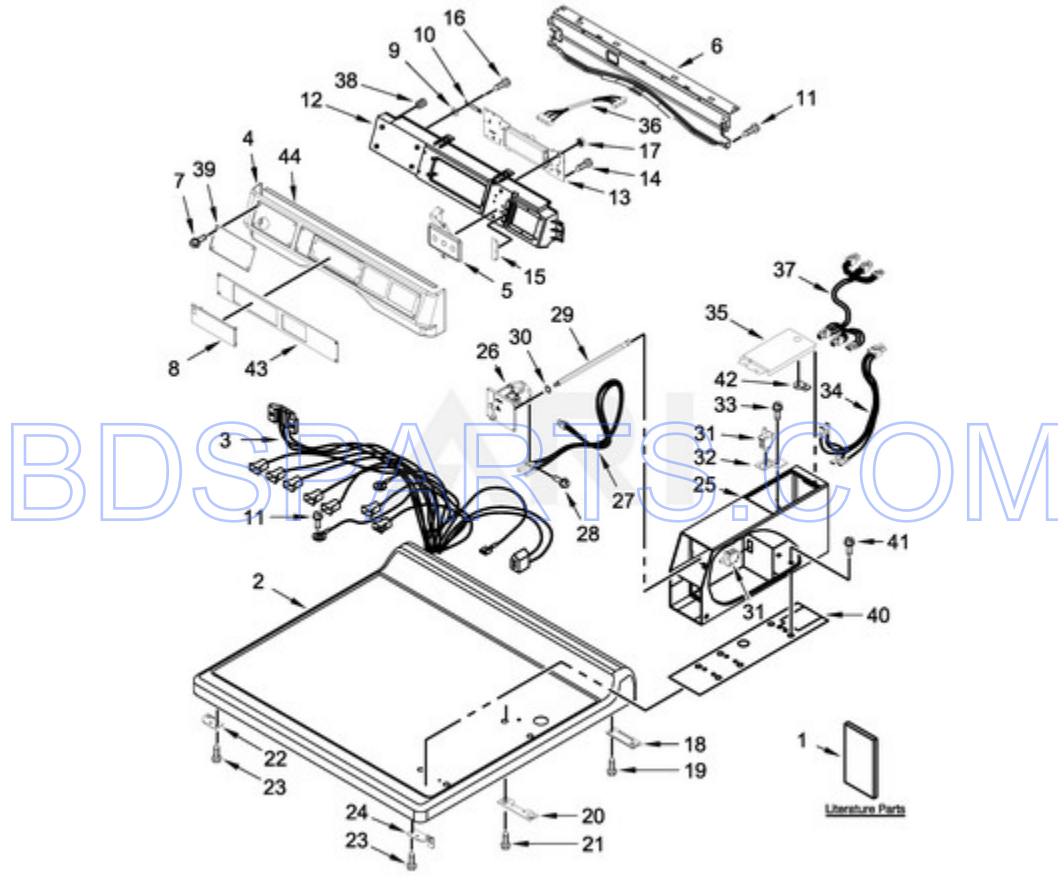

MDG28PDCWW1 - 01 - TOP AND CONSOLE PARTS

TOP AND CONSOLE PARTS

Ref #	Part #	Description	Qty	Context	Note	MSRP
6	8565237	BRACKET, CONSOLE				
12	W10137427	CONSOLE (INNER)				
14	489136	SCREW				
17	W10139046	NUT				
18	8565018	HINGE & PIN ASSEMBLY (WHITE)				
22	W10137445	BRACKET - TOP PANEL, LEFT				
24	W10137444	BRACKET - TOP PANEL, RIGHT				
7	W10137457	SCREW				
9	W10189075	WASHER, BRASS				
36	W10166307	HARNESS, COMMUNICATION				
38	W10189313	INSERT				
16	488234	SCREW				
15	W10187276	SEAL, CONSOLE				
19	342055	SCREW				
23	3390647	SCREW				
8	W10267645	COVER, DISPLAY				
10	W10532923	GROUND-JUMPER, TAB				
20	3347825	PLATE, MOUNTING				
21	98445	SCREW				
41	3349065	BOLT METER CASE MOUNTING				
35	3351136	ASSEMBLY, SERVICE DOOR				
2	W10137411	TOP (WHITE)				
31	W10131838	SWITCH, VAULT SERVICE DOOR				
32	W10133508	BRACKET, SERVICE SWITCH				
33	W10139210	SCREW				
34	W10211244	HARNESS, WIRE (SERVICE SWITCH)				
37	W10166308	HARNESS, METER CASE				
40	W10137448	CUSHION, METER CASE				
42	W10156125	CAM, COMMERCIAL LOCK				
25	W10171128	METER CASE				
27	W10247389	COIN OPTIC SENSOR ASSEMBLY (WHITE)				
26	W10133242	ASSEMBLY, SINGLE COIN DROP				
28	W10142655	SCREW				
29	W10137319	BOLT, HEX BAR				
30	W10068270	WASHER, LOCK				
44	W10157932	SEAL, FOAM				
13	W10166385	USER-INTERFACE ASSEMBLY				
11	337686	SCREW				