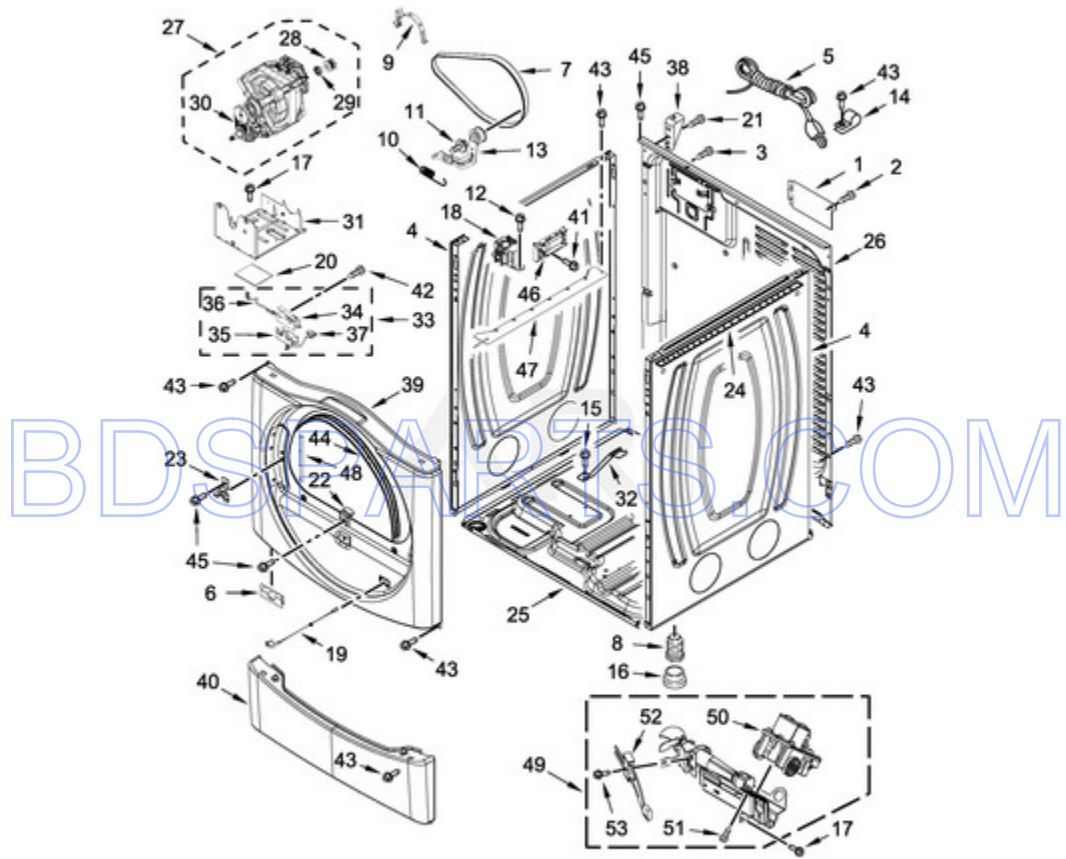

MDG28PDCWW2 - 02 - CABINET PARTS

CABINET PARTS

Ref #	Part #	Description	Qty	Context	Note	MSRP
	2	3390814				SCREW
	34	8564010				ASSEMBLY, SWITCH AND ACTUATOR
	6	8519459				CLIP, TOE PANEL
	8	3392100				FOOT, DRYER
NI	279810					FOOT, OPTIONAL (EXTENDED LENGTH PACKAGE OF 2) (NOT INCLUDED)
	9	660658				CLAMP, MOTOR
	11	3389420				SCREW
	29	3393657				RESTRAINER, BELT
	23	8565122				STRIKE, DOOR
	38	W10137398				STOP, TOP PANEL
	7	W10131172				BELT, DRIVE
	31	W10135695				BRACKET, MOTOR
	40	8540621				PANEL, TOE (WHITE)
	44	3387242				SEAL, FRONT PANEL
	30	3405160				BELT, DRIVE (BLOWER WHEEL)
	47	8563727				BRACKET, CONTROL
	48	8565043				PLUG, FRONT PANEL
	24	8318396				SEAL, FOAM
	16	3391943				BOOT, FOOT
	21	3390647				SCREW
	43	3390647				SCREW
	4	W10542714				PANEL, SIDE (WHITE)
	10	W10446781				SPRING, IDLER
	13	W10344192				ASSEMBLY, IDLER
	22	8580015				RAMP, DOOR
	45	3357011				SCREW
	12	8533971				SCREW
	41	8533971				SCREW
	15	693995				SCREW
	1	8317340				COVER, TERMINAL BLOCK
	52	686590				IGNITOR
	53	3393909				SCREW
	17	343641				SCREW
	51	3387057				SCREW
	42	98129				SCREW
	14	3978776				BRACKET, GAS PIPE
	36	W10167613				WIRE, BELT SWITCH
	37	8539892				WIRE, MOTOR TO BELT SWITCH