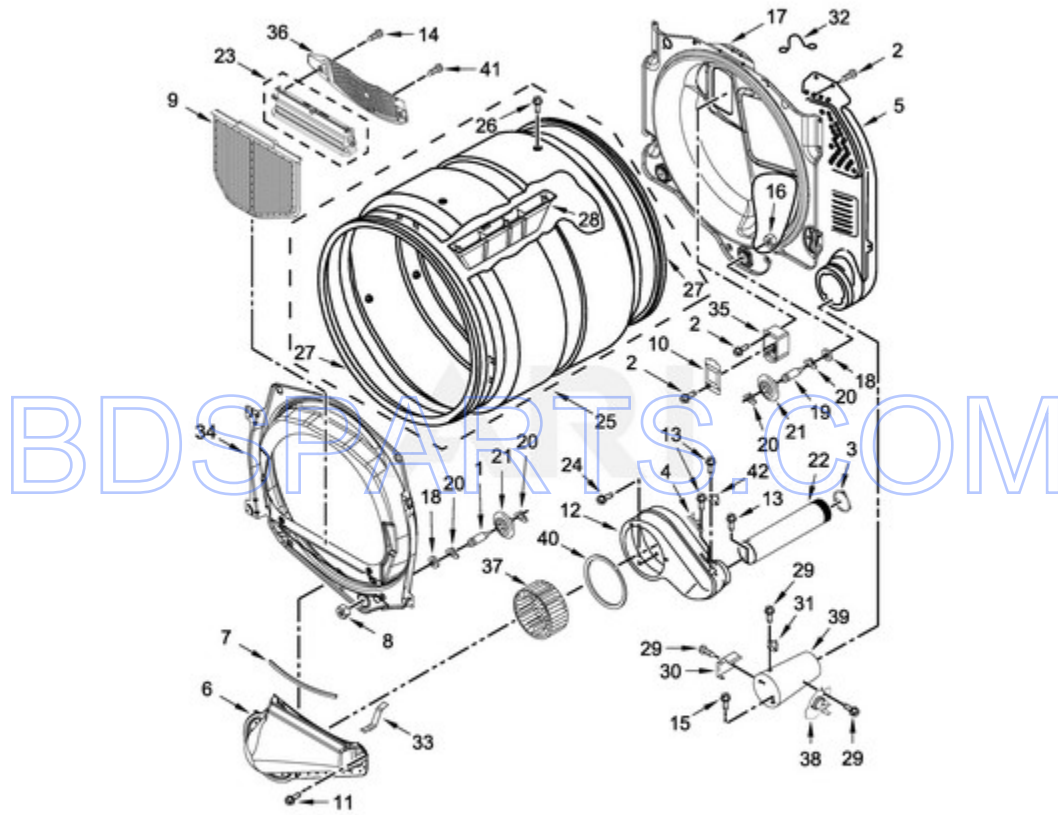

MDG28PDCWW2 - 03 - BULKHEAD PARTS

BULKHEAD PARTS

Ref #	Part #	Description	Qty	Context	Note	MSRP
7	697814	SEAL, DRUM FRONT				
9	W10049370	SCREEN, LINT				
10	3402841	LENS, DRUM LIGHT				
17	W10080170	BULKHEAD, REAR				
23	W10181928	ASSEMBLY, OUTLET HOUSING				
26	W10219342	SCREW				
36	W10181926	GRILLE, OUTLET				
28	W10153409	BAFFLE, DRUM				
35	8578825	BRACKET, DRUM LIGHT				
34	8565061	BULKHEAD, FRONT				
40	697770	SEAL, PLATE COVER				
41	695240	SCREW				
42	8577274	THERMISTOR				
2	3390647	SCREW				
13	8533971	SCREW				
8	3934666	NUT, HEX				
24	489463	SCREW				
16	W10001120	NUT, HEX (LEFT HAND THREAD)				
18	3387459	WASHER				
20	W10512946	WASHER, TRI RING				
21	W10314171	ROLLER, SUPPORT				
27	W10521118	SEAL, DRUM				
15	693995	SCREW				
14	3387230	SCREW				
39	8573824	FUNNEL, BURNER				
30	338906	SENSOR, RADIANT				
32	3401707	JUMPER, WIRE				
1	W10359271	SHAFT, DRUM ROLLER - RIGHT HAND THREAD				
19	W10359272	SHAFT, DRUM ROLLER - LEFT HAND THREAD				
29	90767	SCREW				
4	3392519	FUSE, THERMAL (91C)				
6	8066168	ASSEMBLY, LINT DUCT				
12	8544362	HOUSING, BLOWER				
11	359625	SCREW				
22	8563728	PIPE, EXHAUST				
33	W10345456	CLIP, SPRING				
38	8573713	CUT-OFF, THERMAL				
31	3391912	THERMOSTAT, HI LIMIT