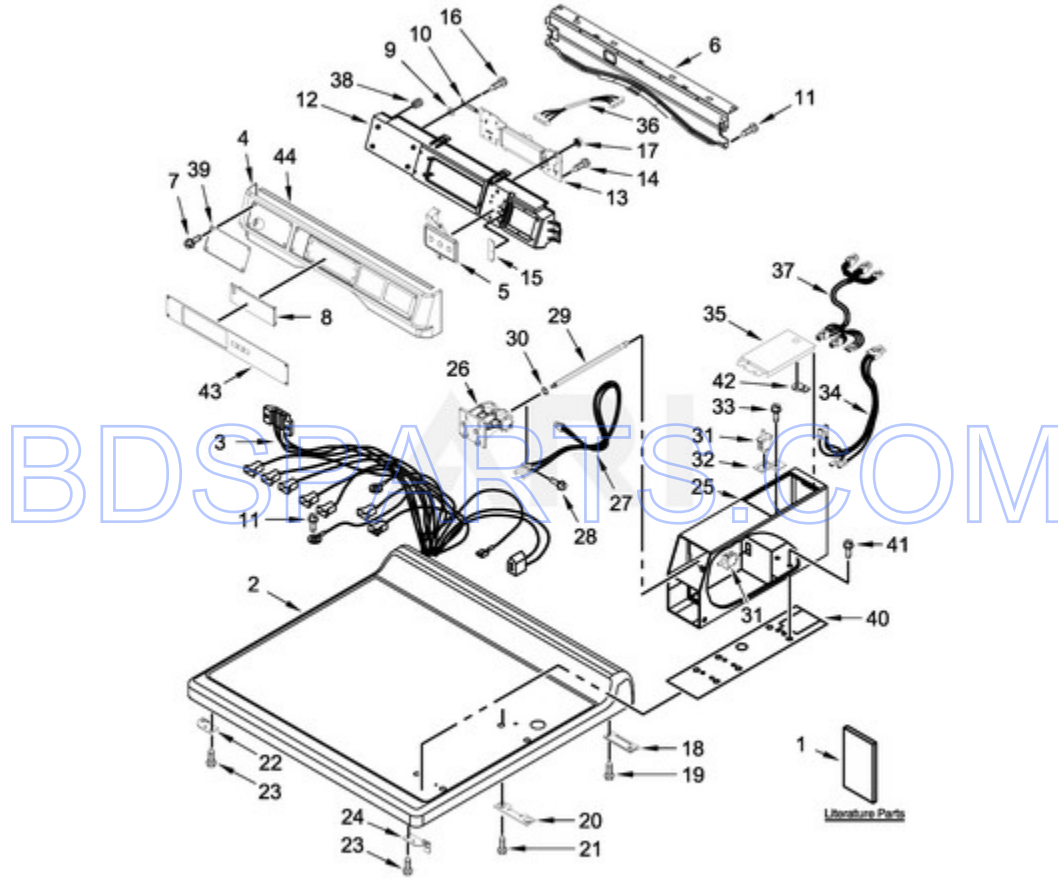

MDG28PDCWW2 - 01 - TOP AND CONSOLE PARTS

TOP AND CONSOLE PARTS

Ref #	Part #	Description	Qty	Context	Note	MSRP
6	8565237	BRACKET, CONSOLE				
12	W10137427	CONSOLE (INNER)				
14	489136	SCREW				
17	W10139046	NUT				
18	8565018	HINGE & PIN ASSEMBLY (WHITE)				
22	W10137445	BRACKET - TOP PANEL, LEFT				
24	W10137444	BRACKET - TOP PANEL, RIGHT				
7	W10137457	SCREW				
9	W10189075	WASHER, BRASS				
36	W10166307	HARNESS, COMMUNICATION				
38	W10189313	INSERT				
16	488234	SCREW				
15	W10187276	SEAL, CONSOLE				
19	342055	SCREW				
23	3390647	SCREW				
8	W10267645	COVER, DISPLAY				
10	W10532923	GROUND-JUMPER, TAB				
20	3347825	PLATE, MOUNTING				
21	98445	SCREW				
41	3349065	BOLT METER CASE MOUNTING				
2	W10137411	TOP (WHITE)				
31	W10131838	SWITCH, VAULT SERVICE DOOR				
32	W10133508	BRACKET, SERVICE SWITCH				
33	W10139210	SCREW				
34	W10211244	HARNESS, WIRE (SERVICE SWITCH)				
37	W10166308	HARNESS, METER CASE				
40	W10137448	CUSHION, METER CASE				
42	W10156125	CAM, COMMERCIAL LOCK				
25	W10171128	METER CASE				
27	W10247389	COIN OPTIC SENSOR ASSEMBLY (WHITE)				
26	W10133242	ASSEMBLY, SINGLE COIN DROP				
28	W10142655	SCREW				
29	W10137319	BOLT, HEX BAR				
30	W10068270	WASHER, LOCK				
44	W10157932	SEAL, FOAM				
11	337686	SCREW				
39	W10804029	DISPENSER, FASCIA				
4	W10779120	CONSOLE (OUTER)				