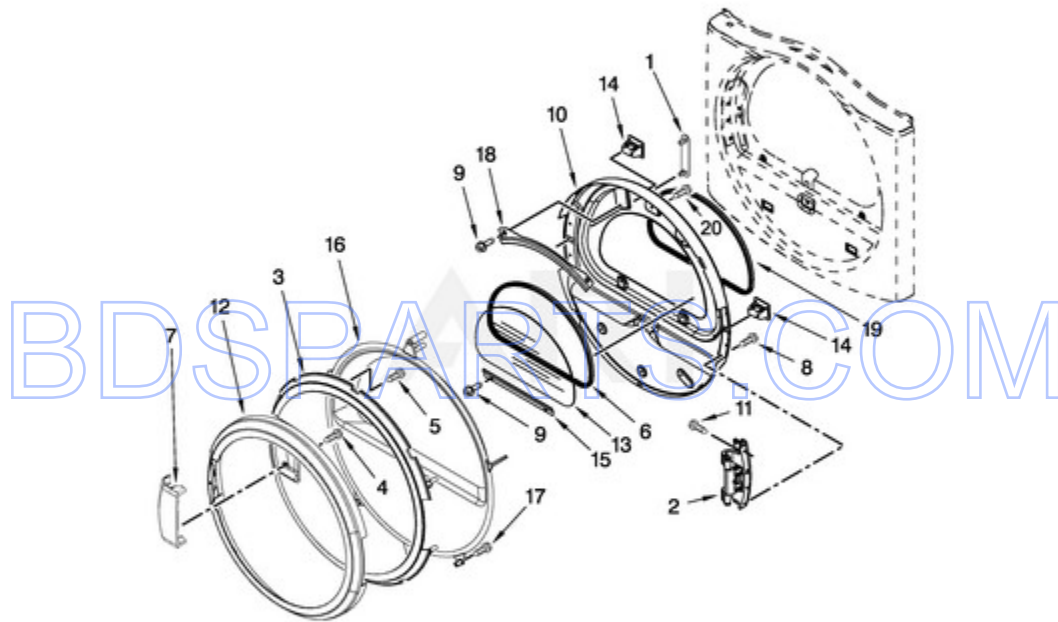

## BURNER ASSEMBLY PARTS

USE WITH TYPE 1 - NATURAL, TYPE 2 - MIXED,  
AND TYPE 4 - LIQUEFIED PROPANE AND BUTANE GASSES

Ref #	Part #	Description	Qty	Context	Note	MSRP
4	686590	IGNITOR				
2	688617	TUBE, BURNER				
3	694298	BRACKET, IGNITOR				
7	3389871	BASE, BURNER				
11	694421	SCREW, COIL				
12	694538	BRACKET, COIL				
15	694424	LEAK, LIMITER				
16	694423	SCREW, REGULATOR ADJUSTMENT				
17	694422	SPRING, REGULATOR				
18	239822	PLUG, PIPE				
19	697441	VALVE, GAS				
21	3393767	PIPE, TAIL				
20	233076	NUT, COMPRESSION				
24	3387561	CLAMP, PIPE				
23	3389889	BRACKET, SUPPORT				
NI	W10135245	CONVERSION KIT (TYPE 1 AND 2) TO TYPE L.P.G.				
NI	N/P	FOLLOWING PARTS NOT ILLUSTRATED				
5	3393909	SCREW				
6	343641	SCREW				
8	3387057	SCREW				
9A	234868	ORIFICE, BURNER (TYPE 4 (PROPANE))				
NI	W10233219	LP CONVERSION KIT (EU TYPE 4)				
9	234870	ORIFICE, BURNER (TYPE 1 (NATURAL))				
22	W10110395	PIPE, GAS SUPPLY				
13	694540	COIL, 60 HZ. (2 TERMINAL) (MAIN)				
14	694539	COIL, 60 HZ (SPLIT) (3 TERMINAL) (PILOT POSITION)				
1	W10135231	BURNER ASSEMBLY (60 HZ)				
10	W10141728	VALVE, GAS (60 HZ - COMPLETE)				
NI	W10832960	LP CONVERSION KIT (FR/BE NAT GAS)				
NI	W10832961	LP CONVERSION KIT (AUS TYPE 4)				

MDG28PDCWW2 - 05 - DOOR PARTS

DOOR PARTS

Ref #	Part #	Description	Qty	Context	Note	MSRP
1	8565119	HOLE COVER, HINGE				
2	W10304672	ASSEMBLY, DOOR HINGE				
5	3400618	SCREW				
6	8579663	SEAL, WINDOW				
8	W10159996	SCREW				
13	W10286878	WINDOW				
15	8519354	RETAINER, WINDOW				
16	8580059	DOOR, INTERMEDIATE (STATIONARY)				
17	8534022	SCREW				
18	8519356	RETAINER, WINDOW (UPPER)				
19	W10163915	SEAL, DOOR				
4	9742177	SCREW				
9	3393258	SCREW				
10	W10363674	DOOR, INNER				
11	355515	SCREW				
14	3392538	ASSEMBLY, DOOR CATCH				
7	W10112976	HANDLE, DOOR (WHITE)				
12	W10112916	OUTER RING, DOOR				
3	W10137467	ASSEMBLY, DOOR INTERMEDIATE				
20	8534044	SCREW				