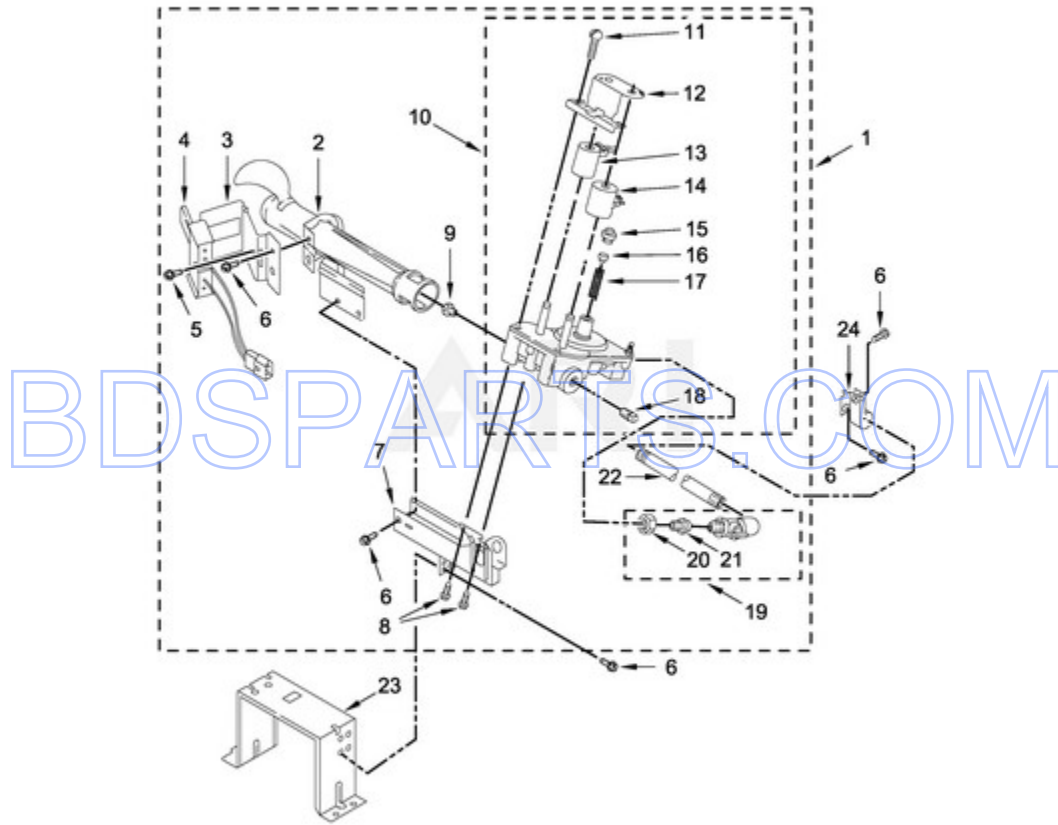

MDG28PDCWW2 - 04 - BURNER ASSEMBLY PARTS

BURNER ASSEMBLY PARTS

USE WITH TYPE 1 - NATURAL, TYPE 2 - MIXED,
AND TYPE 4 - LIQUEFIED PROPANE AND BUTANE GASSES

Ref #	Part #	Description	Qty	Context	Note	MSRP
4	686590	IGNITOR				
2	688617	TUBE, BURNER				
3	694298	BRACKET, IGNITOR				
7	3389871	BASE, BURNER				
11	694421	SCREW, COIL				
12	694538	BRACKET, COIL				
15	694424	LEAK, LIMITER				
16	694423	SCREW, REGULATOR ADJUSTMENT				
17	694422	SPRING, REGULATOR				
18	239822	PLUG, PIPE				
19	697441	VALVE, GAS				
21	3393767	PIPE, TAIL				
20	233076	NUT, COMPRESSION				
24	3387561	CLAMP, PIPE				
23	3389889	BRACKET, SUPPORT				
NI	W10135245	CONVERSION KIT (TYPE 1 AND 2) TO TYPE L.P.G.				
NI	N/P	FOLLOWING PARTS NOT ILLUSTRATED				
5	3393909	SCREW				
6	343641	SCREW				
8	3387057	SCREW				
9A	234868	ORIFICE, BURNER (TYPE 4 (PROPANE))				
NI	W10233219	LP CONVERSION KIT (EU TYPE 4)				
9	234870	ORIFICE, BURNER (TYPE 1 (NATURAL))				
22	W10110395	PIPE, GAS SUPPLY				
13	694540	COIL, 60 HZ. (2 TERMINAL) (MAIN)				
14	694539	COIL, 60 HZ (SPLIT) (3 TERMINAL) (PILOT POSITION)				
1	W10135231	BURNER ASSEMBLY (60 HZ)				
10	W10141728	VALVE, GAS (60 HZ - COMPLETE)				
NI	W10832960	LP CONVERSION KIT (FR/BE NAT GAS)				
NI	W10832961	LP CONVERSION KIT (AUS TYPE 4)