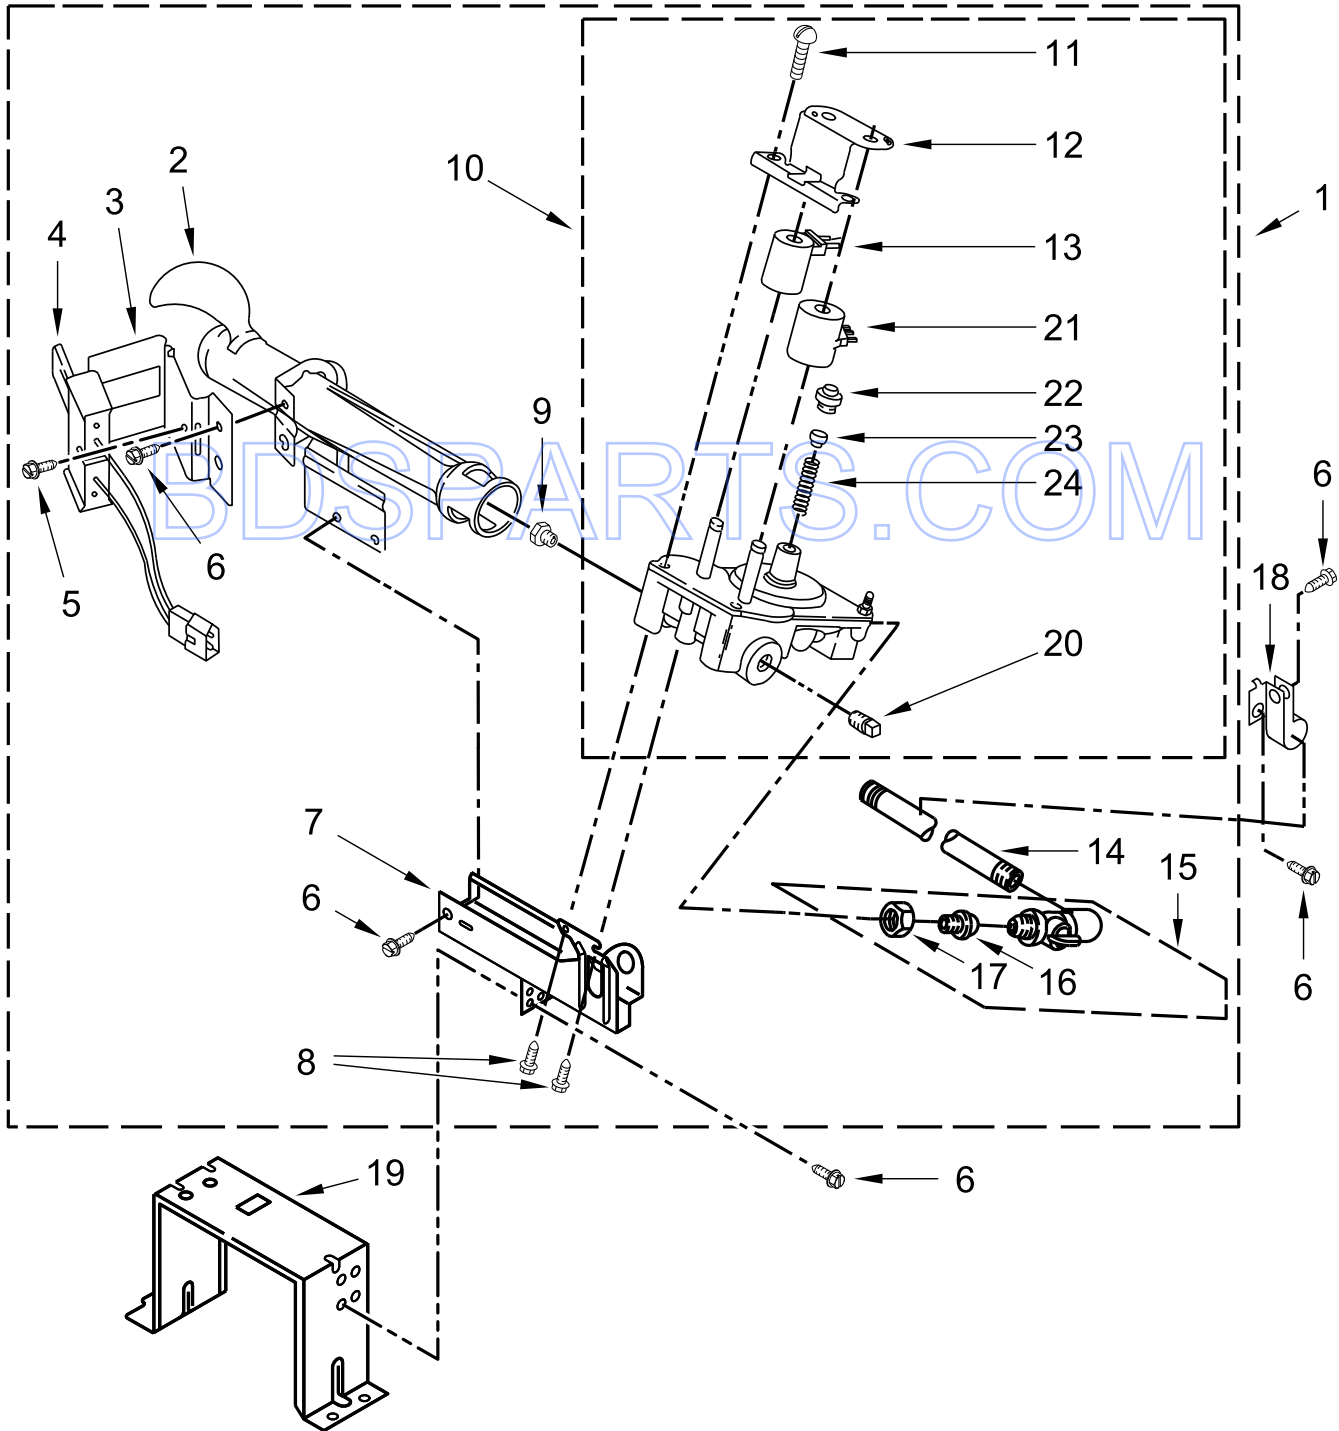

BURNER ASSEMBLY

USE WITH TYPE 1 - NATURAL, TYPE 2 - MIXED,
AND TYPE 4 - LIQUEFIED PROPANE AND BUTANE GASES

BURNER ASSEMBLY

<u>Illus.</u> <u>No.</u>	<u>Part No.</u>	<u>Description</u>	<u>Illus.</u> <u>No.</u>	<u>Part No.</u>	<u>Description</u>	<u>Illus.</u> <u>No.</u>	<u>Part No.</u>	<u>Description</u>
1	W10135231	Burner Assembly (60 Hz)	12	694538	Bracket, Coil	24	233076	Nut, Compression
2	688617	Tube, Burner	13	694540	Coil, 60 Hz. (2 Terminal) (Main)			Following Parts Not Illustrated
3	694298	Bracket, Ignitor	14	694539	Coil, 60 Hz (Split) (3 Terminal) (Pilot Position)	W10135245		Conversion Kit (Type 1 and 2) to Type L.P.G.
4	686590	Ignitor	15	694424	Leak, Limiter			
5	3393909	Screw	16	694423	Screw, Regulator Adjustment			
6	343641	Screw	17	694422	Spring, Regulator			
7	3389871	Base, Burner						
8	3387057	Screw	18	3387561	Clamp, Pipe			
9		Orifice, Burner	19	3389889	Bracket, Support			
	234870	Type 1 (Natural)	20	239822	Plug, Pipe			
	234868	Type 4 (Propane)	21	W10110395	Pipe, Gas Supply			
10	W10141728	Valve, Gas (60 Hz - Complete)	22	697441	Valve, Gas			
11	694421	Screw, Coil	23	3393767	Pipe, Tail			

BDSPARTS.COM