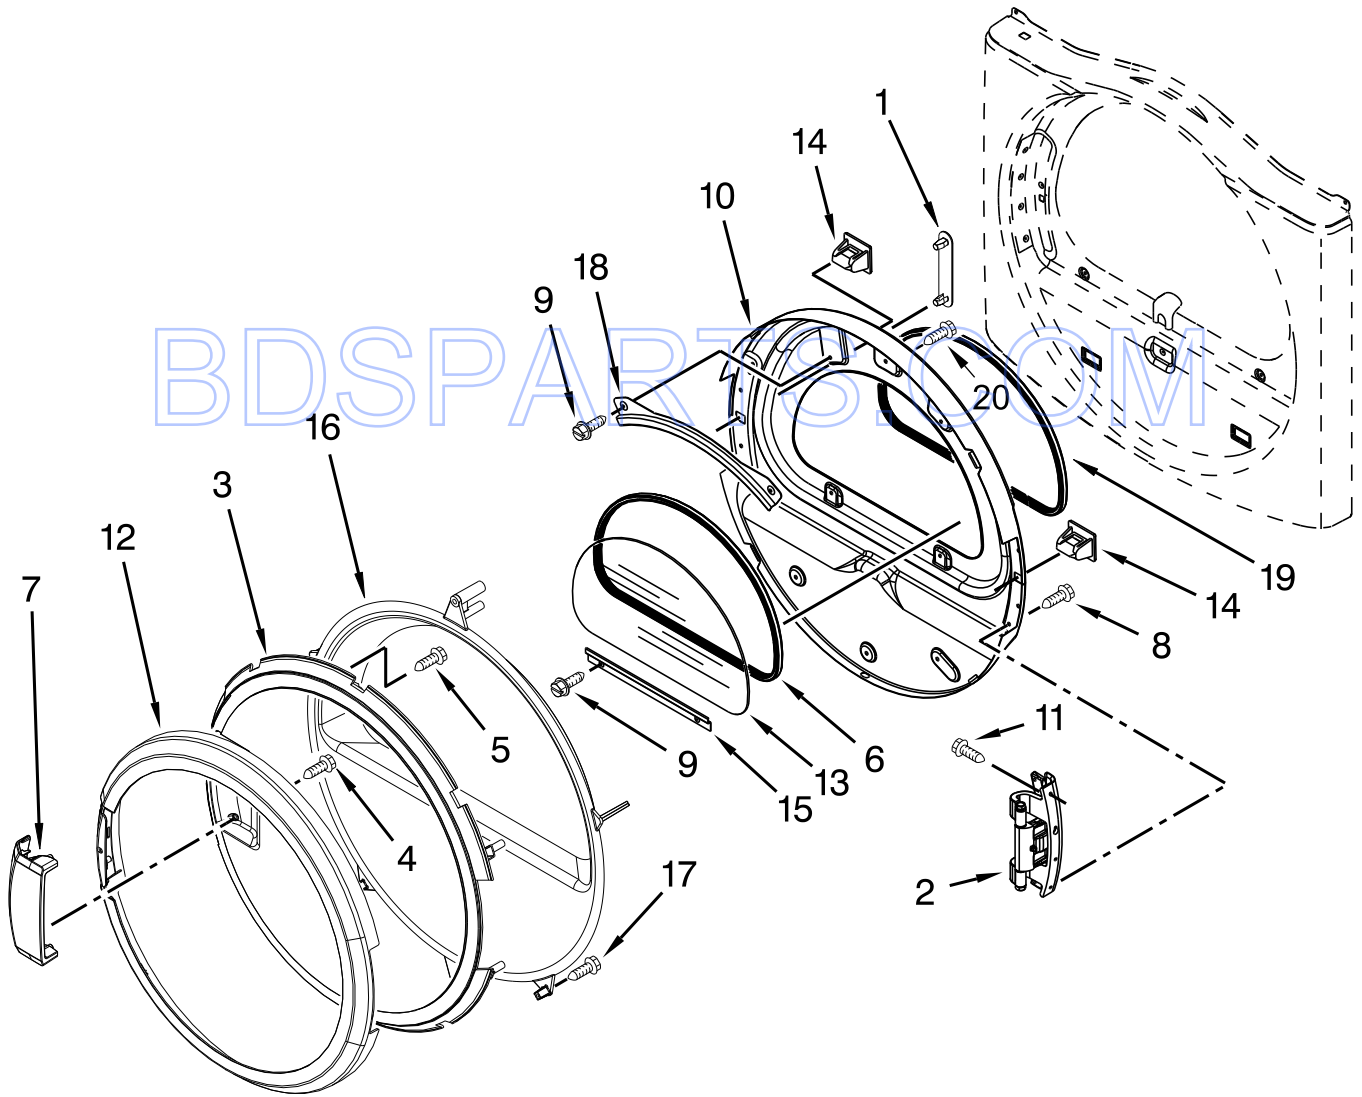

BULKHEAD PARTS

BULKHEAD PARTS

<u>Illus. No.</u>	<u>Part No.</u>	<u>Description</u>	<u>Illus. No.</u>	<u>Part No.</u>	<u>Description</u>	<u>Illus. No.</u>	<u>Part No.</u>	<u>Description</u>
1	W10359271	Shaft, Drum Roller - Right Hand Thread	16	W10001120	Nut, Hex (Left Hand Thread)	32	3401707	Jumper, Wire
2	3390647	Screw	17	W10080170	Bulkhead, Rear	33	W10153409	Baffle, Drum
3	W10153413	Door, Lint Screen	18	3387459	Washer	34	8565061	Bulkhead, Front
4	3392519	Fuse, Thermal (91C)	19	W10359272	Shaft, Drum Roller - Left Hand Thread	35	8578825	Bracket, Drum Light
5	3394346	Assembly, Air Duct	20	W10512946	Washer, Tri Ring	36	W10153412	Grille, Outlet
6	697813	Seal, Outlet Housing	21	W10314171	Roller, Support	37	W10349492	Wheel, Blower
7	697814	Seal, Drum Front	22	8563728	Pipe, Exhaust	38	8573713	Cut-Off, Thermal
8	3934666	Nut, Hex	23	W10153423	Assembly, Outlet Housing	39	3394986	Spring, Lint Screen Door
9		Lint Screen	24	489463	Screw	40	697770	Seal, Plate Cover
	W10596627	White	25	W10549246	Assembly, Drum (Complete)	41	695240	Screw
10	3402841	Lens, Drum Light	26	W10219342	Screw	42	8577274	Thermistor
11	359625	Screw	27	W10521118	Seal, Drum	43	8573824	Funnel, Burner
12	8572105	Clip, Exhaust	28	W10345456	Clip, Spring	44	8544362	Housing, Blower
13	8533971	Screw	29	90767	Screw	45	8066168	Assembly, Lint Duct
14	3387230	Screw	30	338906	Sensor, Radiant			
15	693995	Screw	31	3391912	Thermostat, Hi Limit			

BDSPARTS.COM

DOOR PARTS

DOOR PARTS

<u>Illus.</u> <u>No.</u>	<u>Part No.</u>	<u>Description</u>
1	8565119	Hole Cover, Hinge
2	W10304672	Assembly, Door Hinge
3	W10137467	Assembly, Door Intermediate
4	9742177	Screw
5	3400618	Screw
6	8579663	Seal, Window
7	W10112976	Handle, Door White