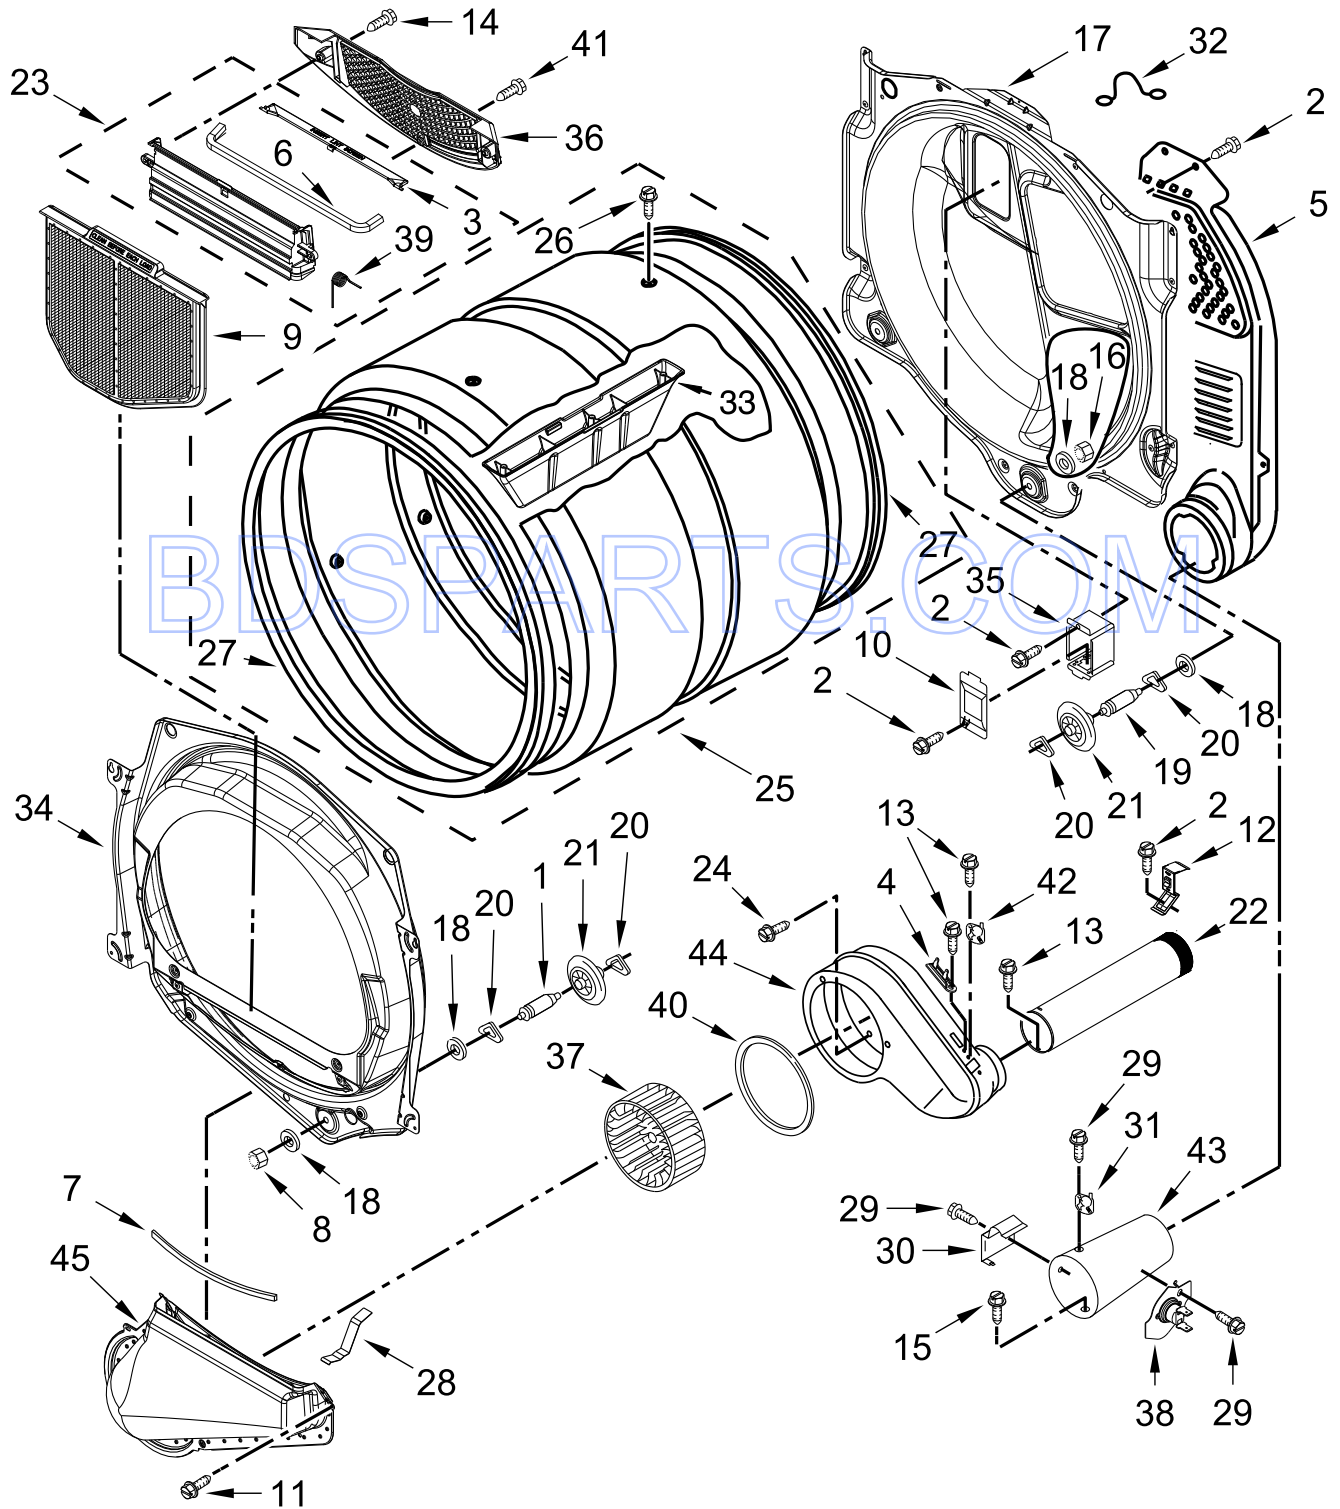

BULKHEAD PARTS

BULKHEAD PARTS

<u>Illus. No.</u>	<u>Part No.</u>	<u>Description</u>	<u>Illus. No.</u>	<u>Part No.</u>	<u>Description</u>	<u>Illus. No.</u>	<u>Part No.</u>	<u>Description</u>
1	W10359271	Shaft, Drum Roller - Right Hand Thread	16	W10001120	Nut, Hex (Left Hand Thread)	32	3401707	Jumper, Wire
2	3390647	Screw	17	W10080170	Bulkhead, Rear	33	W10153409	Baffle, Drum
3	W10153413	Door, Lint Screen	18	3387459	Washer	34	8565061	Bulkhead, Front
4	3392519	Fuse, Thermal (91C)	19	W10359272	Shaft, Drum Roller - Left Hand Thread	35	8578825	Bracket, Drum Light
5	3394346	Assembly, Air Duct	20	W10512946	Washer, Tri Ring	36	W10153412	Grille, Outlet
6	697813	Seal, Outlet Housing	21	W10314171	Roller, Support	37	W10349492	Wheel, Blower
7	697814	Seal, Drum Front	22	8563728	Pipe, Exhaust	38	8573713	Cut-Off, Thermal
8	3934666	Nut, Hex	23	W10153423	Assembly, Outlet Housing	39	3394986	Spring, Lint Screen Door
9		Lint Screen	24	489463	Screw	40	697770	Seal, Plate Cover
	W10596627	White	25	W10549246	Assembly, Drum (Complete)	41	695240	Screw
10	3402841	Lens, Drum Light	26	W10219342	Screw	42	8577274	Thermistor
11	359625	Screw	27	W10521118	Seal, Drum	43	8573824	Funnel, Burner
12	8572105	Clip, Exhaust	28	W10345456	Clip, Spring	44	8544362	Housing, Blower
13	8533971	Screw	29	90767	Screw	45	8066168	Assembly, Lint Duct
14	3387230	Screw	30	338906	Sensor, Radiant			
15	693995	Screw	31	3391912	Thermostat, Hi Limit			

BDSPARTS.COM