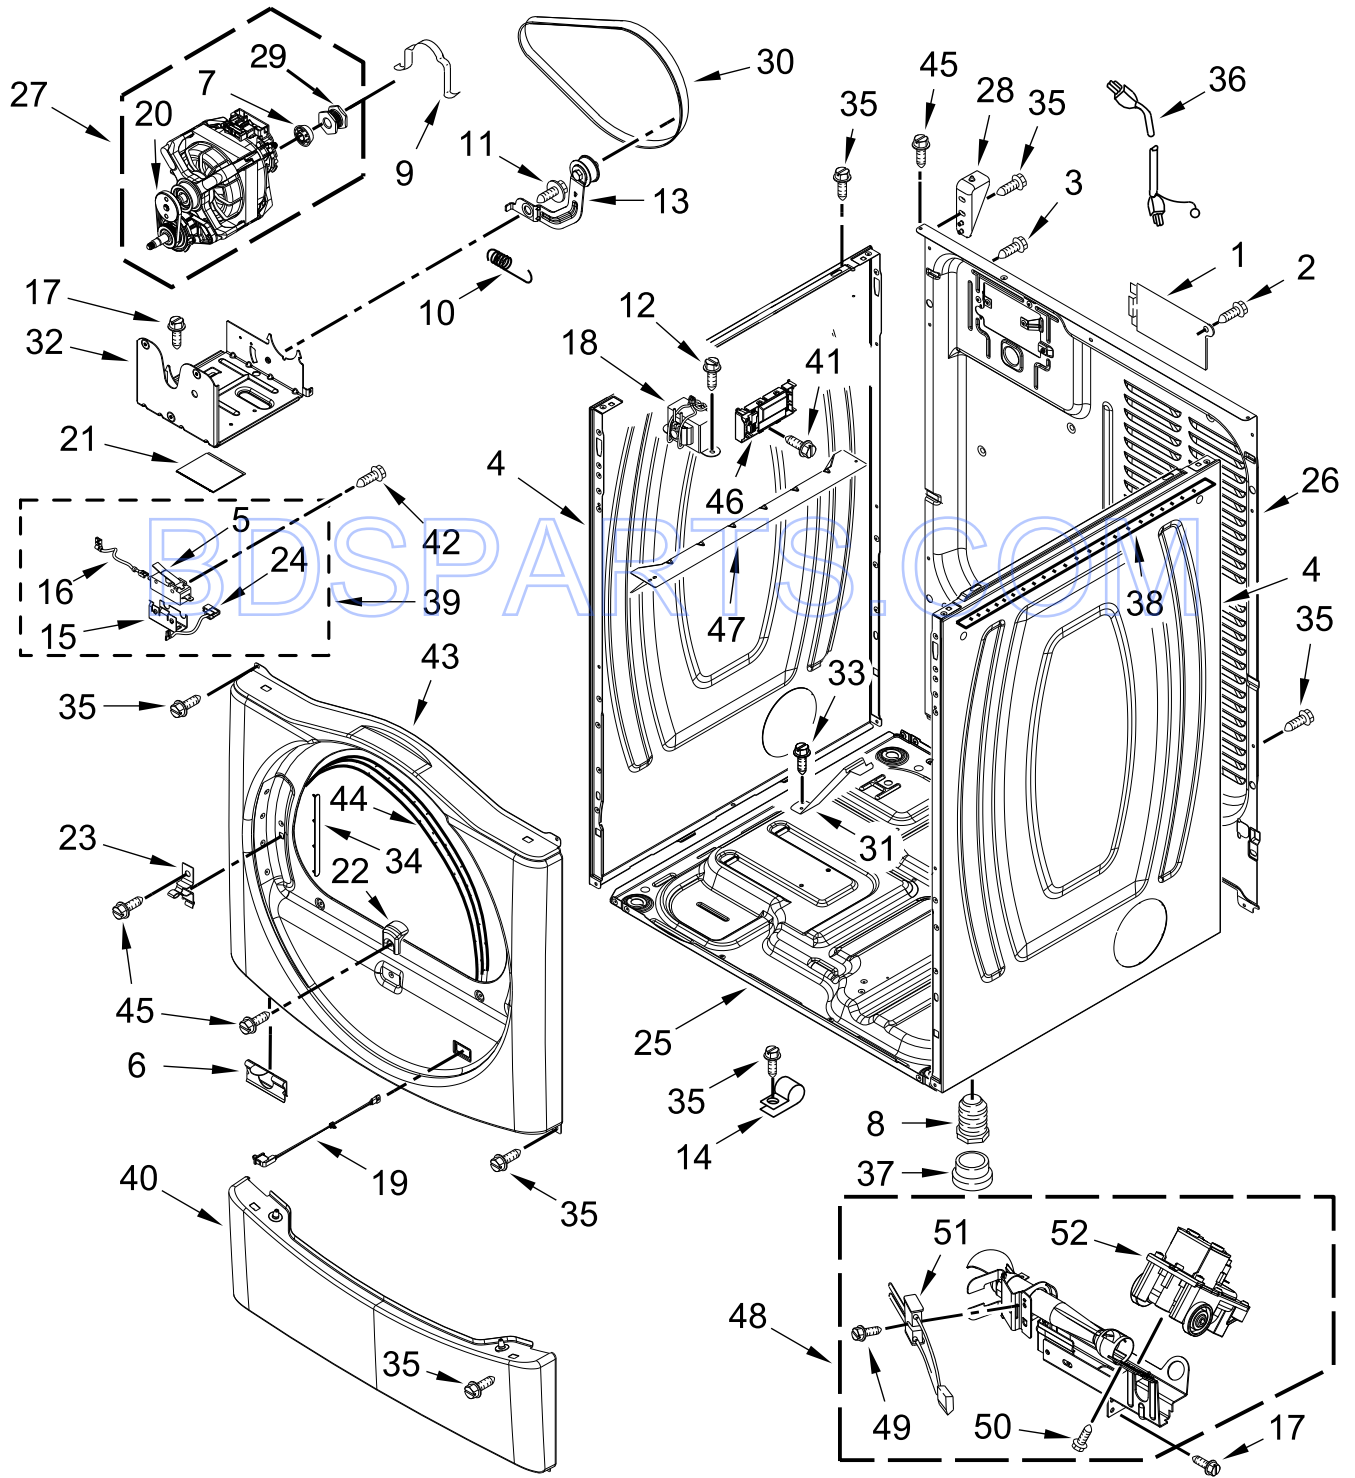

CABINET PARTS

CABINET PARTS

<u>Illus. No.</u>	<u>Part No.</u>	<u>Description</u>	<u>Illus. No.</u>	<u>Part No.</u>	<u>Description</u>	<u>Illus. No.</u>	<u>Part No.</u>	<u>Description</u>
1	8317340	Cover, Terminal Block	18	W10131839	Transformer	39	W10155571	Switch, Assembly
2	3390814	Screw	19	W10350910	Assembly, Door Switch	40		Panel, Toe
3	W10773242	Screw	20	3405160	Belt, Drive (Blower Wheel)		8540621	White
4		Panel, Side	21	W10212660	Motor, Sound Pad	41	8533971	Screw
	W10542714	White	22	8580015	Ramp, Door	42	98129	Screw
5	8564010	Assembly, Switch and Actuator	23	8565122	Strike, Door	43		Panel, Front
6	8519459	Clip, Toe Panel	24	8539892	Wire, Motor To Belt Switch		W10549665	White
7	3393657	Restrainer, Belt	25	8565046	Base, Cabinet	44	3387242	Seal, Front Panel
8	3392100	Foot, Dryer	26	8565059	Panel, Rear	45	3357011	Screw
	279810	Foot, Optional (Extended Length Package Of 2) (Not Included)	27	W10396034	Assembly, Motor 60 HZ.	46	W10166305	Control Board
9	660658	Clamp, Motor	28	W10137398	Stop, Top Panel	47	8563727	Bracket, Control
10	W10446781	Spring, Idler	29	3394341	Pulley, Motor	48	W10135231	Burner Assembly (60 Hz)
11	3389420	Screw	30	W10131172	Belt, Drive	49	3393909	Screw
12	8533971	Screw	31	8529757	Bracket, Burner	50	3387057	Screw
13	W10344192	Assembly, Idler	32	W10135695	Bracket, Motor	51	686590	Ignitor
14	3978776	Bracket, Gas Pipe	33	693995	Screw	52	W10141728	Valve, Gas (60 Hz - Complete)
15	8564011	Bracket, Switch	34	8565043	Plug, Front Panel			OPTIONAL PARTS NOT ILLUSTRATED
16	W10167613	Wire, Belt Switch	35	3390647	Screw		W10470674	Kit, 4-Way Venting
17	343641	Screw	36	3401401	Cord, Power			
			37	3391943	Boot, Foot			
			38	8318396	Seal, Foam