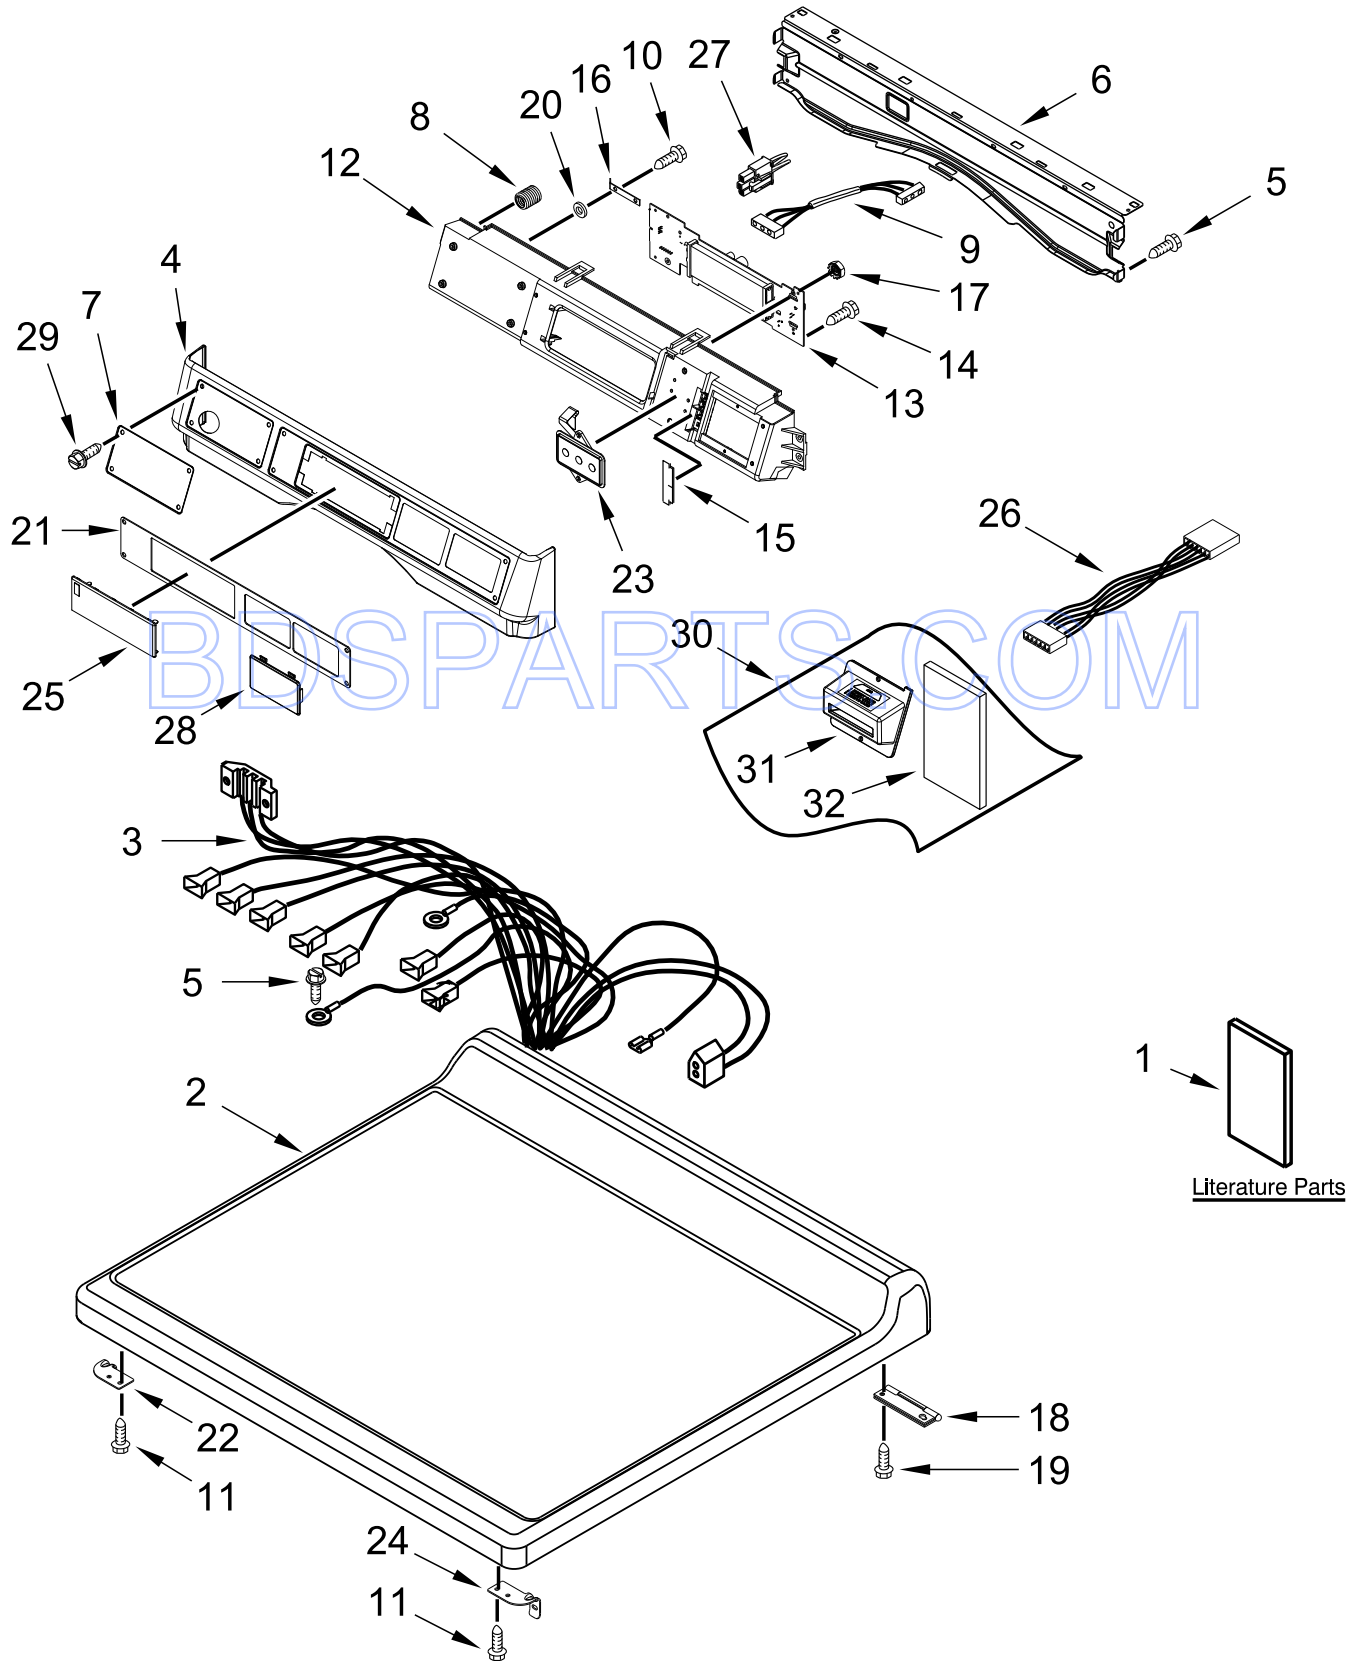

COMMERCIAL GAS DRYER

MODELS:

MDG28PRCWW0 (White)

BDSPARTS.COM

TOP AND CONSOLE PARTS

TOP AND CONSOLE PARTS

<u>Illus. No.</u>	<u>Part No.</u>	<u>Description</u>	<u>Illus. No.</u>	<u>Part No.</u>	<u>Description</u>	<u>Illus. No.</u>	<u>Part No.</u>	<u>Description</u>
1		Literature Parts	10	488234	Screw	22	W10137445	Bracket - Top Panel, Left
	W10590740	Installation Instruction	11	3390647	Screw	23	W10779142	Switch, Membrane & Backer Plate
	W10589717	Tech Sheet	12	W10137427	Console (Inner)	24	W10137444	Bracket - Top Panel, Right
	W10166310	Wiring Diagram	13	W10166387	User-Interface Assembly	25	W10267645	Cover, Display
2		Top	14	489136	Screw	26	W10331020	Harness, Wiring Card Reader
	W10137410	White	15	W10187276	Seal, Console	27	W10133282	Jumper, Switch Service/Vault
3	W10555112	Harness, Main	16	W10532923	Ground-Jumper, Tab	28	W10213906	Cover, Card Reader
4	W10779120	Console (Outer)	17	W10139046	Nut	29	W10137457	Screw
5	337686	Screw	18		Hinge & Pin Assembly	30	W10344080	Card Reader, Conversion Kit
6	8565237	Bracket, Console		8565018	White	31	W10137454	Bezel, Card Reader
7	W10804029	Dispenser, Fascia	19	342055	Screw	32	W10313706	Installation Instructions, Card Reader
8	W10189313	Insert	20	W10189075	Washer, Brass			
9	W10166307	Harness, Communication	21	W10801808	Fascia Console			