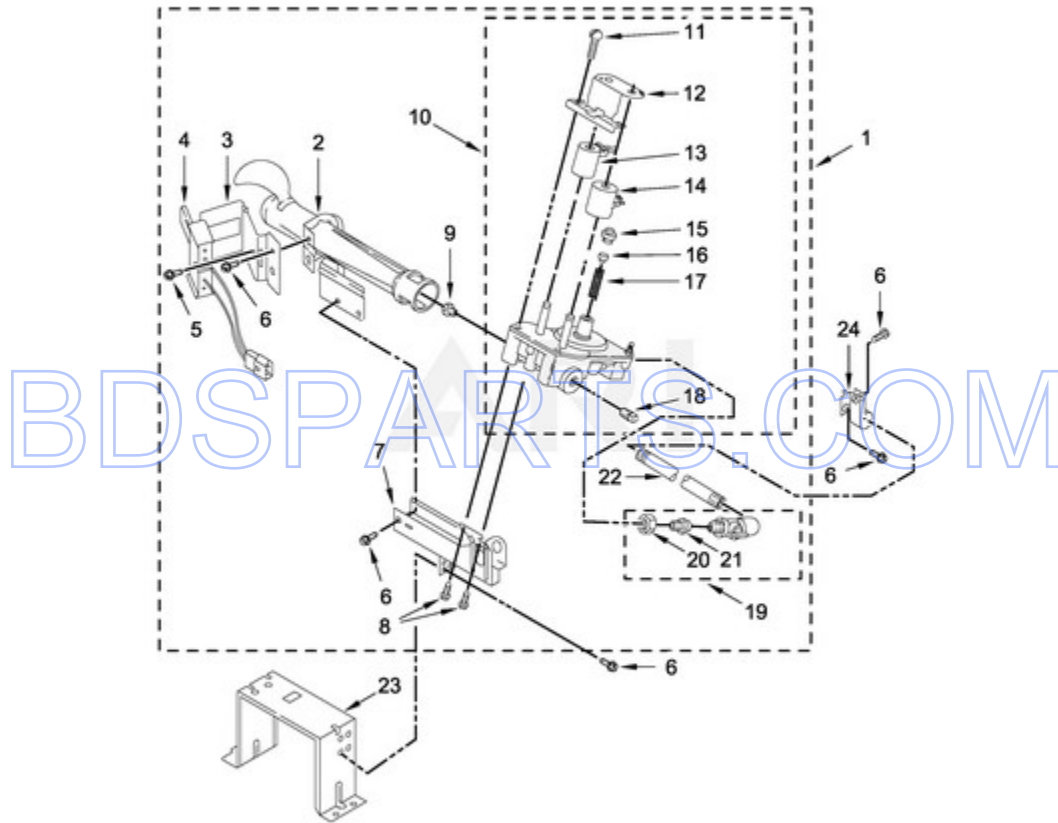

MDG28PRCWW1 - 04 - BURNER ASSEMBLY PARTS

BURNER ASSEMBLY PARTS

USE WITH TYPE 1 - NATURAL, TYPE 2 - MIXED,
AND TYPE 4 - LIQUEFIED PROPANE AND BUTANE GASSES

Ref #	Part #	Description	Qty	Context	Note	MSRP
4	686590	IGNITOR				
2	688617	TUBE, BURNER				
3	694298	BRACKET, IGNITOR				
7	3389871	BASE, BURNER				
11	694421	SCREW, COIL				
12	694538	BRACKET, COIL				
15	694424	LEAK, LIMITER				
16	694423	SCREW, REGULATOR ADJUSTMENT				
17	694422	SPRING, REGULATOR				
18	239822	PLUG, PIPE				
19	697441	VALVE, GAS				
21	3393767	PIPE, TAIL				
20	233076	NUT, COMPRESSION				
24	3387561	CLAMP, PIPE				
23	3389889	BRACKET, SUPPORT				
NI	W10135245	CONVERSION KIT (TYPE 1 AND 2) TO TYPE L.P.G.				
NI	N/P	FOLLOWING PARTS NOT ILLUSTRATED				
5	3393909	SCREW				
6	343641	SCREW				
8	3387057	SCREW				
9A	234868	ORIFICE, BURNER (TYPE 4 (PROPANE))				
NI	W10233219	LP CONVERSION KIT (EU TYPE 4)				
9	234870	ORIFICE, BURNER (TYPE 1 (NATURAL))				
22	W10110395	PIPE, GAS SUPPLY				
13	694540	COIL, 60 HZ. (2 TERMINAL) (MAIN)				
14	694539	COIL, 60 HZ (SPLIT) (3 TERMINAL) (PILOT POSITION)				
1	W10135231	BURNER ASSEMBLY (60 HZ)				
10	W10141728	VALVE, GAS (60 HZ - COMPLETE)				
NI	W10832960	LP CONVERSION KIT (FR/BE NAT GAS)				
NI	W10832961	LP CONVERSION KIT (AUS TYPE 4)