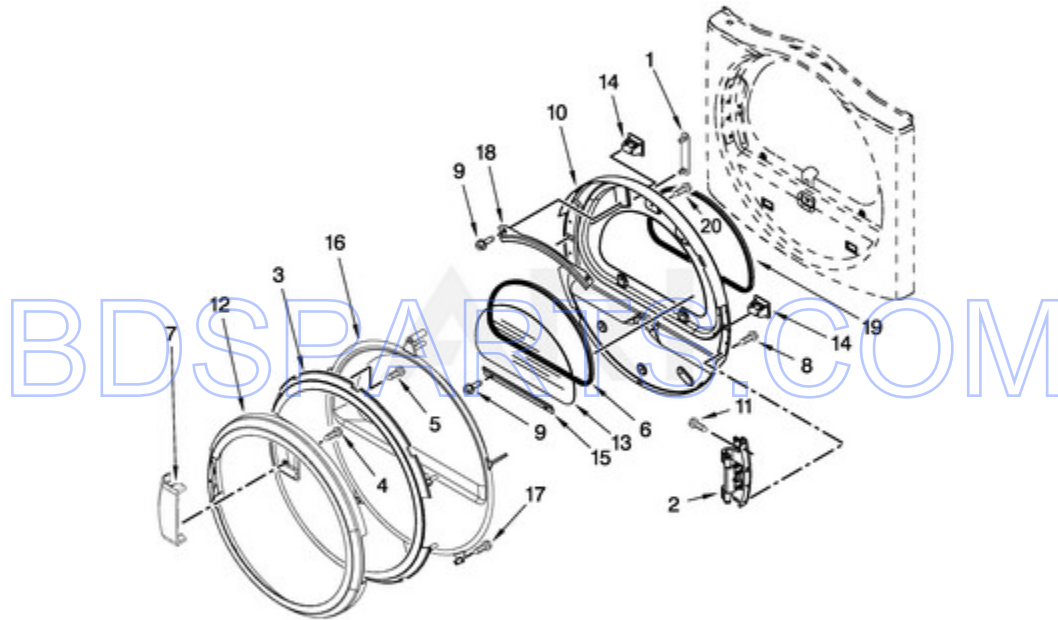

BURNER ASSEMBLY PARTS

USE WITH TYPE 1 - NATURAL, TYPE 2 - MIXED,
AND TYPE 4 - LIQUEFIED PROPANE AND BUTANE GASSES

Ref #	Part #	Description	Qty	Context	Note	MSRP
4	686590	IGNITOR				
2	688617	TUBE, BURNER				
3	694298	BRACKET, IGNITOR				
7	3389871	BASE, BURNER				
11	694421	SCREW, COIL				
12	694538	BRACKET, COIL				
15	694424	LEAK, LIMITER				
16	694423	SCREW, REGULATOR ADJUSTMENT				
17	694422	SPRING, REGULATOR				
18	239822	PLUG, PIPE				
19	697441	VALVE, GAS				
21	3393767	PIPE, TAIL				
20	233076	NUT, COMPRESSION				
24	3387561	CLAMP, PIPE				
23	3389889	BRACKET, SUPPORT				
NI	W10135245	CONVERSION KIT (TYPE 1 AND 2) TO TYPE L.P.G.				
NI	N/P	FOLLOWING PARTS NOT ILLUSTRATED				
5	3393909	SCREW				
6	343641	SCREW				
8	3387057	SCREW				
9A	234868	ORIFICE, BURNER (TYPE 4 (PROPANE))				
NI	W10233219	LP CONVERSION KIT (EU TYPE 4)				
9	234870	ORIFICE, BURNER (TYPE 1 (NATURAL))				
22	W10110395	PIPE, GAS SUPPLY				
13	694540	COIL, 60 HZ. (2 TERMINAL) (MAIN)				
14	694539	COIL, 60 HZ (SPLIT) (3 TERMINAL) (PILOT POSITION)				
1	W10135231	BURNER ASSEMBLY (60 HZ)				
10	W10141728	VALVE, GAS (60 HZ - COMPLETE)				
NI	W10832960	LP CONVERSION KIT (FR/BE NAT GAS)				
NI	W10832961	LP CONVERSION KIT (AUS TYPE 4)				

MDG28PRCWW1 - 05 - DOOR PARTS

DOOR PARTS

Ref #	Part #	Description	Qty	Context	Note	MSRP
1	8565119	HOLE COVER, HINGE				
2	W10304672	ASSEMBLY, DOOR HINGE				
5	3400618	SCREW				
6	8579663	SEAL, WINDOW				
8	W10159996	SCREW				
13	W10286878	WINDOW				
15	8519354	RETAINER, WINDOW				
16	8580059	DOOR, INTERMEDIATE (STATIONARY)				
17	8534022	SCREW				
18	8519356	RETAINER, WINDOW (UPPER)				
19	W10163915	SEAL, DOOR				
4	9742177	SCREW				
9	3393258	SCREW				
10	W10363674	DOOR, INNER				
11	355515	SCREW				
14	3392538	ASSEMBLY, DOOR CATCH				
7	W10112976	HANDLE, DOOR (WHITE)				
12	W10112916	OUTER RING, DOOR				
3	W10137467	ASSEMBLY, DOOR INTERMEDIATE				
20	8534044	SCREW				