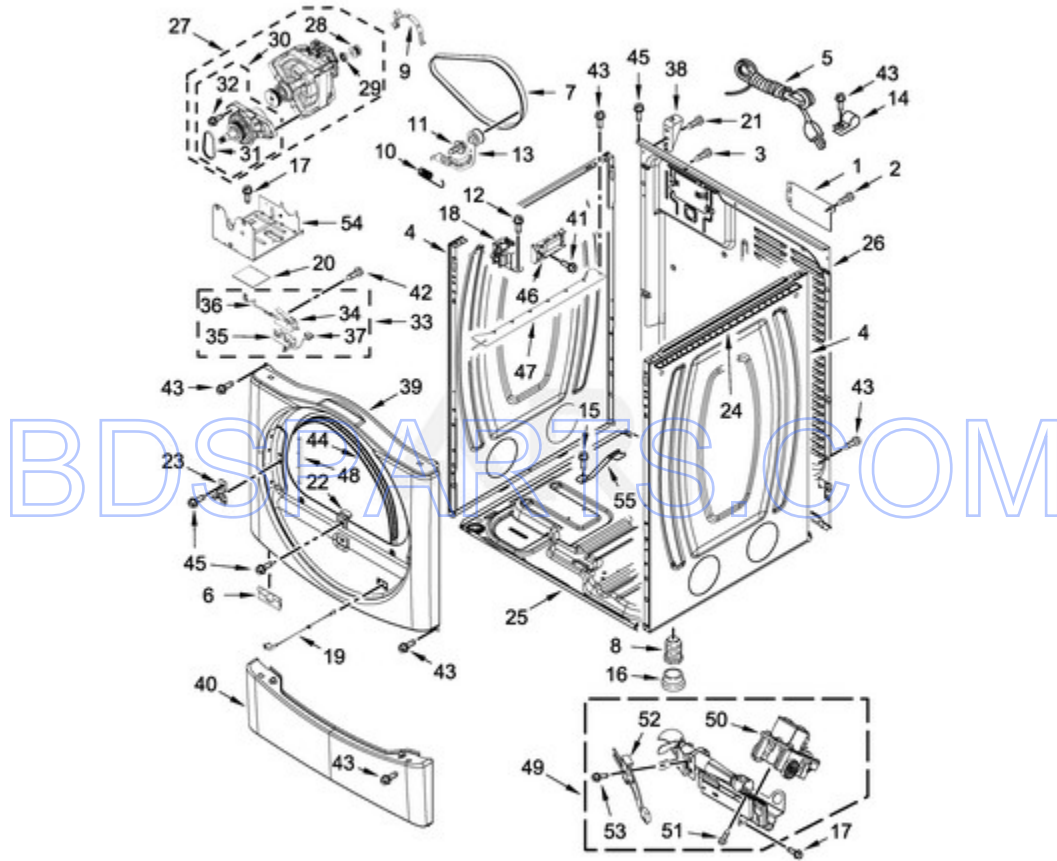

MDG28PRCWW1 - 02 - CABINET PARTS

CABINET PARTS

Ref #	Part #	Description	Qty	Context	Note	MSRP
2	3390814	SCREW				
34	8564010	ASSEMBLY, SWITCH AND ACTUATOR				
6	8519459	CLIP, TOE PANEL				
8	3392100	FOOT, DRYER				
NI	279810	FOOT, OPTIONAL (EXTENDED LENGTH PACKAGE OF 2) (NOT INCLUDED)				
9	660658	CLAMP, MOTOR				
11	3389420	SCREW				
29	3393657	RESTRAINER, BELT				
23	8565122	STRIKE, DOOR				
38	W10137398	STOP, TOP PANEL				
7	W10131172	BELT, DRIVE				
54	W10135695	BRACKET, MOTOR				
40	8540621	PANEL, TOE (WHITE)				
44	3387242	SEAL, FRONT PANEL				
31	3405160	BELT, DRIVE (BLOWER WHEEL)				
47	8563727	BRACKET, CONTROL				
48	8565043	PLUG, FRONT PANEL				
24	8318396	SEAL, FOAM				
16	3391943	BOOT, FOOT				
21	3390647	SCREW				
43	3390647	SCREW				
4	W10542714	PANEL, SIDE (WHITE)				
10	W10446781	SPRING, IDLER				
13	W10344192	ASSEMBLY, IDLER				
22	8580015	RAMP, DOOR				
45	3357011	SCREW				
12	8533971	SCREW				
41	8533971	SCREW				
15	693995	SCREW				
52	686590	IGNITOR				
53	3393909	SCREW				
17	343641	SCREW				
51	3387057	SCREW				
42	98129	SCREW				
14	3978776	BRACKET, GAS PIPE				
36	W10167613	WIRE, BELT SWITCH				
37	8539892	WIRE, MOTOR TO BELT SWITCH				
28	3394341	PULLEY, MOTOR