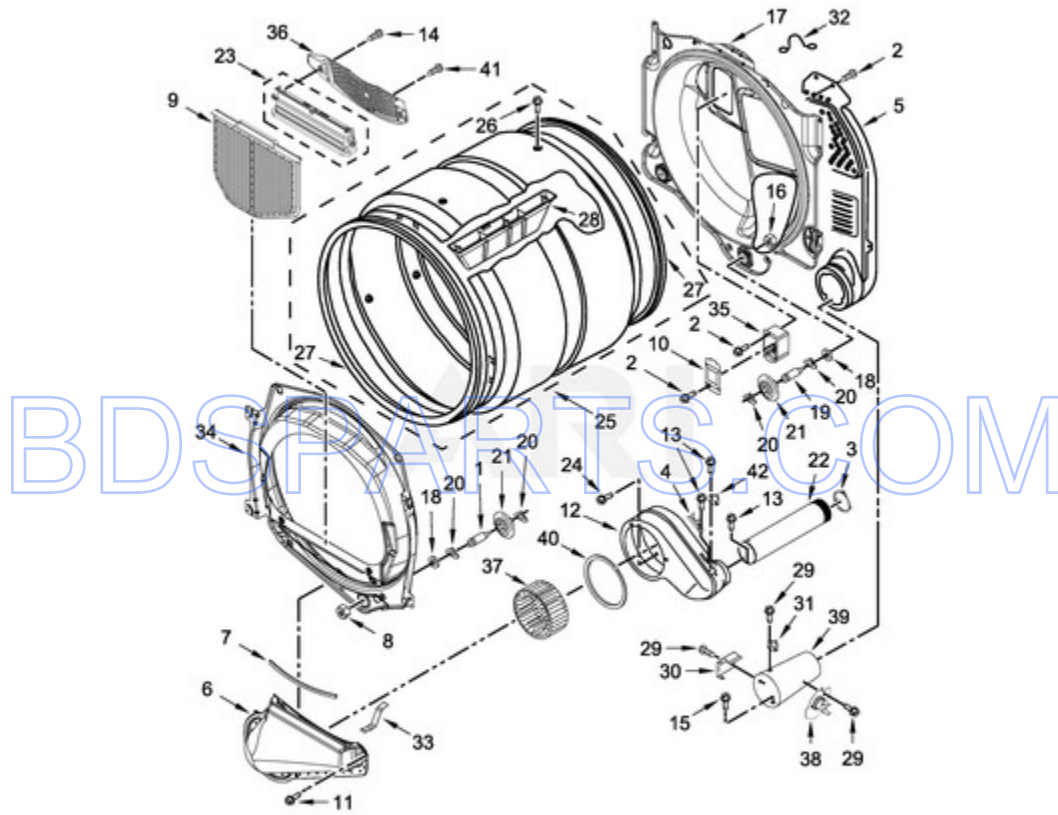

MDG28PRCWW1 - 03 - BULKHEAD PARTS

BULKHEAD PARTS

Ref #	Part #	Description	Qty	Context	Note	MSRP
7	697814	SEAL, DRUM FRONT				
9	W10049370	SCREEN, LINT				
10	3402841	LENS, DRUM LIGHT				
17	W10080170	BULKHEAD, REAR				
23	W10181928	ASSEMBLY, OUTLET HOUSING				
26	W10219342	SCREW				
36	W10181926	GRILLE, OUTLET				
28	W10153409	BAFFLE, DRUM				
35	8578825	BRACKET, DRUM LIGHT				
34	8565061	BULKHEAD, FRONT				
40	697770	SEAL, PLATE COVER				
41	695240	SCREW				
42	8577274	THERMISTOR				
2	3390647	SCREW				
13	8533971	SCREW				
8	3934666	NUT, HEX				
24	489463	SCREW				
16	W10001120	NUT, HEX (LEFT HAND THREAD)				
18	3387459	WASHER				
20	W10512946	WASHER, TRI RING				
21	W10314171	ROLLER, SUPPORT				
27	W10521118	SEAL, DRUM				
15	693995	SCREW				
14	3387230	SCREW				
39	8573824	FUNNEL, BURNER				
30	338906	SENSOR, RADIANT				
32	3401707	JUMPER, WIRE				
1	W10359271	SHAFT, DRUM ROLLER - RIGHT HAND THREAD				
19	W10359272	SHAFT, DRUM ROLLER - LEFT HAND THREAD				
29	90767	SCREW				
4	3392519	FUSE, THERMAL (91C)				
6	8066168	ASSEMBLY, LINT DUCT				
12	8544362	HOUSING, BLOWER				
11	359625	SCREW				
22	8563728	PIPE, EXHAUST				
33	W10345456	CLIP, SPRING				
38	8573713	CUT-OFF, THERMAL				
31	3391912	THERMOSTAT, HI LIMIT