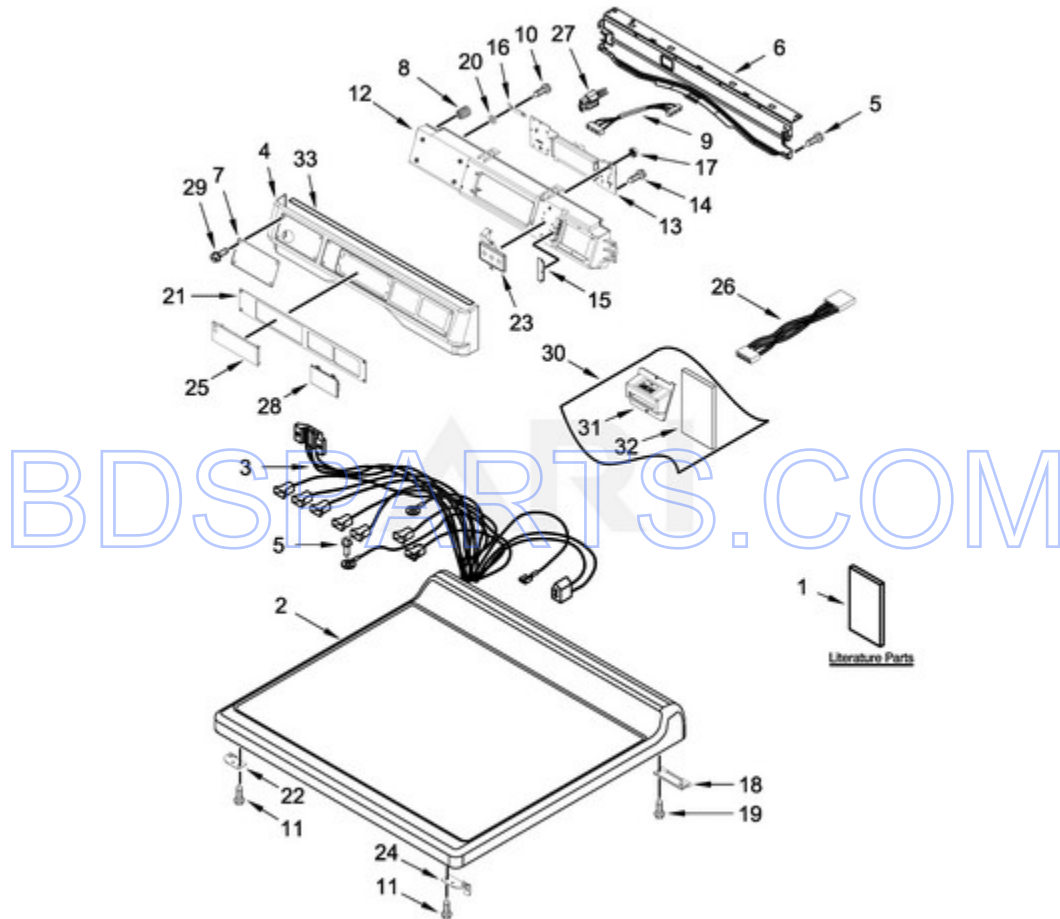

MDG28PRCWW1 - 01 - TOP AND CONSOLE PARTS

TOP AND CONSOLE PARTS

Ref #	Part #	Description	Qty	Context	Note	MSRP
2	W10137410	TOP (WHITE)				
6	8565237	BRACKET, CONSOLE				
12	W10137427	CONSOLE (INNER)				
14	489136	SCREW				
17	W10139046	NUT				
18	8565018	HINGE & PIN ASSEMBLY (WHITE)				
22	W10137445	BRACKET - TOP PANEL, LEFT				
24	W10137444	BRACKET - TOP PANEL, RIGHT				
29	W10137457	SCREW				
20	W10189075	WASHER, BRASS				
9	W10166307	HARNESS, COMMUNICATION				
8	W10189313	INSERT				
10	488234	SCREW				
15	W10187276	SEAL, CONSOLE				
27	W10133282	JUMPER, SWITCH SERVICE/VAULT				
19	342055	SCREW				
11	3390647	SCREW				
25	W10267645	COVER, DISPLAY				
16	W10532923	GROUND-JUMPER, TAB				
31	W10137454	BEZEL, CARD READER				
28	W10213906	COVER, CARD READER				
33	W10157932	SEAL, FOAM				
13	W10166387	USER-INTERFACE ASSEMBLY				
32	W10313706	INSTALLATION INSTRUCTIONS, CARD READER				
26	W10331020	HARNESS, WIRING CARD READER				
30	W10344080	CARD READER, CONVERSION KIT				
5	337686	SCREW				
7	W10804029	DISPENSER, FASCIA				
4	W10779120	CONSOLE (OUTER)				
3	W10846438	HARNESS, MAIN				
1	W10590740	INSTALLATION INSTRUCTION				
1A	W10589717	TECH SHEET				
23	W10779142	SWITCH, MEMBRANE & BACKER PLATE				
1B	W10846449	WIRING DIAGRAM				
21	W10801808	FASCIA CONSOLE				