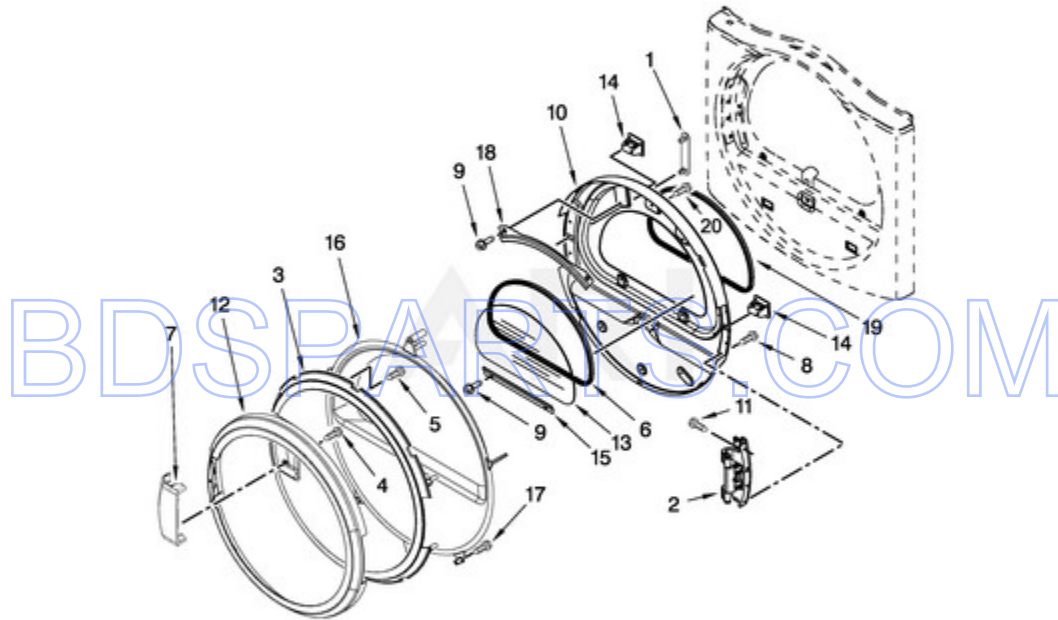

BDS PARTS.COM

MDG28PRCWW2 - 03 - BULKHEAD PARTS

BULKHEAD PARTS

Ref #	Part #	Description	Qty	Context	Note	MSRP
7	697814	SEAL, DRUM FRONT				
9	W10049370	SCREEN, LINT				
10	3402841	LENS, DRUM LIGHT				
17	W10080170	BULKHEAD, REAR				
23	W10181928	ASSEMBLY, OUTLET HOUSING				
26	W10219342	SCREW				
36	W10181926	GRILLE, OUTLET				
28	W10153409	BAFFLE, DRUM				
35	8578825	BRACKET, DRUM LIGHT				
34	8565061	BULKHEAD, FRONT				
40	697770	SEAL, PLATE COVER				
41	695240	SCREW				
42	8577274	THERMISTOR				
2	3390647	SCREW				
13	8533971	SCREW				
8	3934666	NUT, HEX				
24	489463	SCREW				
16	W10001120	NUT, HEX (LEFT HAND THREAD)				
18	3387459	WASHER				
20	W10512946	WASHER, TRI RING				
21	W10314171	ROLLER, SUPPORT				
27	W10521118	SEAL, DRUM				
15	693995	SCREW				
14	3387230	SCREW				
39	8573824	FUNNEL, BURNER				
30	338906	SENSOR, RADIANT				
32	3401707	JUMPER, WIRE				
1	W10359271	SHAFT, DRUM ROLLER - RIGHT HAND THREAD				
19	W10359272	SHAFT, DRUM ROLLER - LEFT HAND THREAD				
29	90767	SCREW				
4	3392519	FUSE, THERMAL (91C)				
6	8066168	ASSEMBLY, LINT DUCT				
12	8544362	HOUSING, BLOWER				
11	359625	SCREW				
22	8563728	PIPE, EXHAUST				
33	W10345456	CLIP, SPRING				
38	8573713	CUT-OFF, THERMAL				
31	3391912	THERMOSTAT, HI LIMIT				

MDG28PRCWW2 - 05 - DOOR PARTS

DOOR PARTS

Ref #	Part #	Description	Qty	Context	Note	MSRP
1	8565119	HOLE COVER, HINGE				
2	W10304672	ASSEMBLY, DOOR HINGE				
5	3400618	SCREW				
6	8579663	SEAL, WINDOW				
8	W10159996	SCREW				
13	W10286878	WINDOW				
15	8519354	RETAINER, WINDOW				
16	8580059	DOOR, INTERMEDIATE (STATIONARY)				
17	8534022	SCREW				
18	8519356	RETAINER, WINDOW (UPPER)				
19	W10163915	SEAL, DOOR				
4	9742177	SCREW				
9	3393258	SCREW				
10	W10363674	DOOR, INNER				
11	355515	SCREW				
14	3392538	ASSEMBLY, DOOR CATCH				
7	W10112976	HANDLE, DOOR (WHITE)				
12	W10112916	OUTER RING, DOOR				
3	W10137467	ASSEMBLY, DOOR INTERMEDIATE				
20	8534044	SCREW				