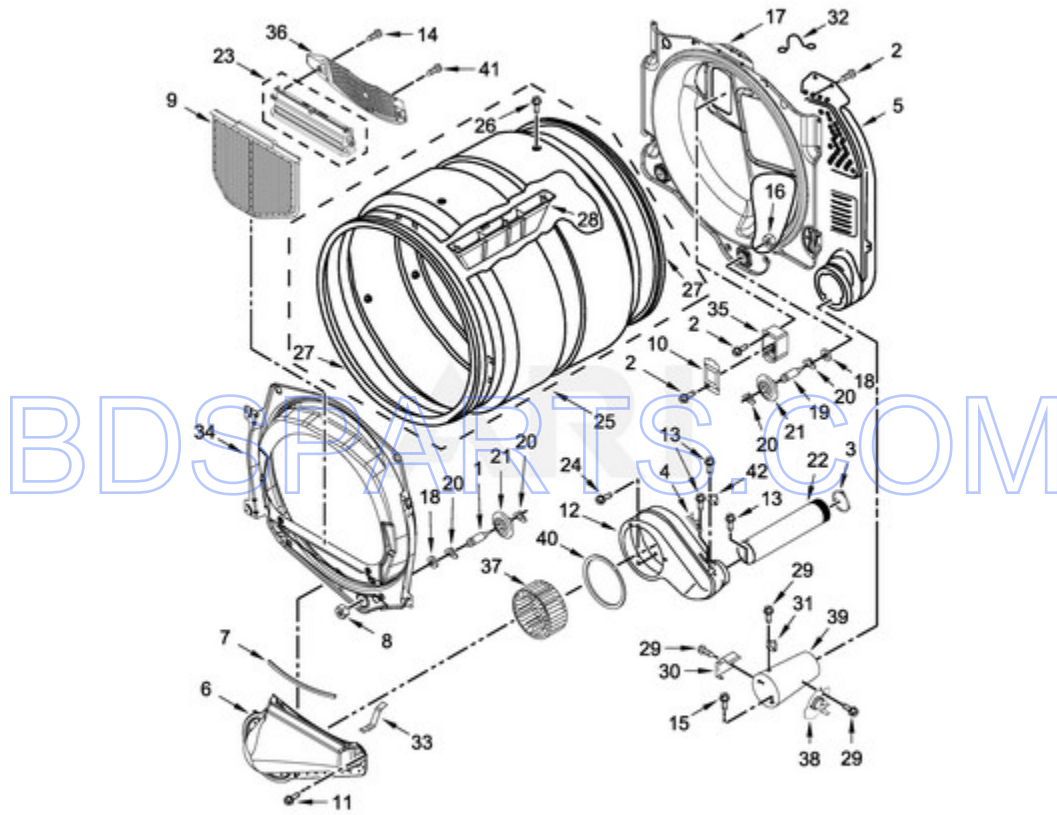

MDG28PRCWW2 - 03 - BULKHEAD PARTS

BULKHEAD PARTS

Ref #	Part #	Description	Qty	Context	Note	MSRP
7	697814	SEAL, DRUM FRONT				
9	W10049370	SCREEN, LINT				
10	3402841	LENS, DRUM LIGHT				
17	W10080170	BULKHEAD, REAR				
23	W10181928	ASSEMBLY, OUTLET HOUSING				
26	W10219342	SCREW				
36	W10181926	GRILLE, OUTLET				
28	W10153409	BAFFLE, DRUM				
35	8578825	BRACKET, DRUM LIGHT				
34	8565061	BULKHEAD, FRONT				
40	697770	SEAL, PLATE COVER				
41	695240	SCREW				
42	8577274	THERMISTOR				
2	3390647	SCREW				
13	8533971	SCREW				
8	3934666	NUT, HEX				
24	489463	SCREW				
16	W10001120	NUT, HEX (LEFT HAND THREAD)				
18	3387459	WASHER				
20	W10512946	WASHER, TRI RING				
21	W10314171	ROLLER, SUPPORT				
27	W10521118	SEAL, DRUM				
15	693995	SCREW				
14	3387230	SCREW				
39	8573824	FUNNEL, BURNER				
30	338906	SENSOR, RADIANT				
32	3401707	JUMPER, WIRE				
1	W10359271	SHAFT, DRUM ROLLER - RIGHT HAND THREAD				
19	W10359272	SHAFT, DRUM ROLLER - LEFT HAND THREAD				
29	90767	SCREW				
4	3392519	FUSE, THERMAL (91C)				
6	8066168	ASSEMBLY, LINT DUCT				
12	8544362	HOUSING, BLOWER				
11	359625	SCREW				
22	8563728	PIPE, EXHAUST				
33	W10345456	CLIP, SPRING				
38	8573713	CUT-OFF, THERMAL				
31	3391912	THERMOSTAT, HI LIMIT