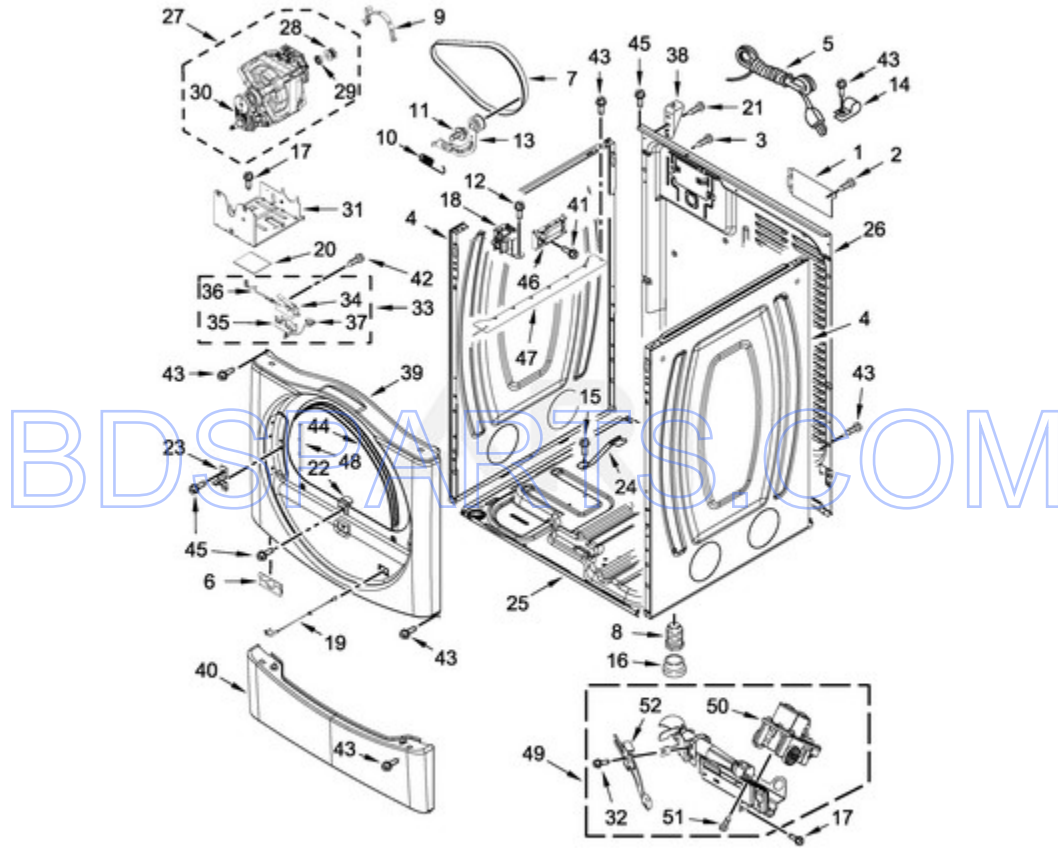

MDG28PRCWW2 - 02 - CABINET PARTS

CABINET PARTS

Ref #	Part #	Description	Qty	Context	Note	MSRP
2	3390814	SCREW				
34	8564010	ASSEMBLY, SWITCH AND ACTUATOR				
6	8519459	CLIP, TOE PANEL				
8	3392100	FOOT, DRYER				
NI	279810	FOOT, OPTIONAL (EXTENDED LENGTH PACKAGE OF 2) (NOT INCLUDED)				
9	660658	CLAMP, MOTOR				
11	3389420	SCREW				
29	3393657	RESTRAINER, BELT				
23	8565122	STRIKE, DOOR				
38	W10137398	STOP, TOP PANEL				
7	W10131172	BELT, DRIVE				
31	W10135695	BRACKET, MOTOR				
40	8540621	PANEL, TOE (WHITE)				
44	3387242	SEAL, FRONT PANEL				
30	3405160	BELT, DRIVE (BLOWER WHEEL)				
47	8563727	BRACKET, CONTROL				
48	8565043	PLUG, FRONT PANEL				
16	3391943	BOOT, FOOT				
21	3390647	SCREW				
43	3390647	SCREW				
4	W10542714	PANEL, SIDE (WHITE)				
10	W10446781	SPRING, IDLER				
13	W10344192	ASSEMBLY, IDLER				
22	8580015	RAMP, DOOR				
45	3357011	SCREW				
12	8533971	SCREW				
41	8533971	SCREW				
15	693995	SCREW				
1	8317340	COVER, TERMINAL BLOCK				
52	686590	IGNITOR				
32	3393909	SCREW				
17	343641	SCREW				
51	3387057	SCREW				
42	98129	SCREW				
14	3978776	BRACKET, GAS PIPE				
36	W10167613	WIRE, BELT SWITCH				
37	8539892	WIRE, MOTOR TO BELT SWITCH				
28	3394341	PULLEY, MOTOR