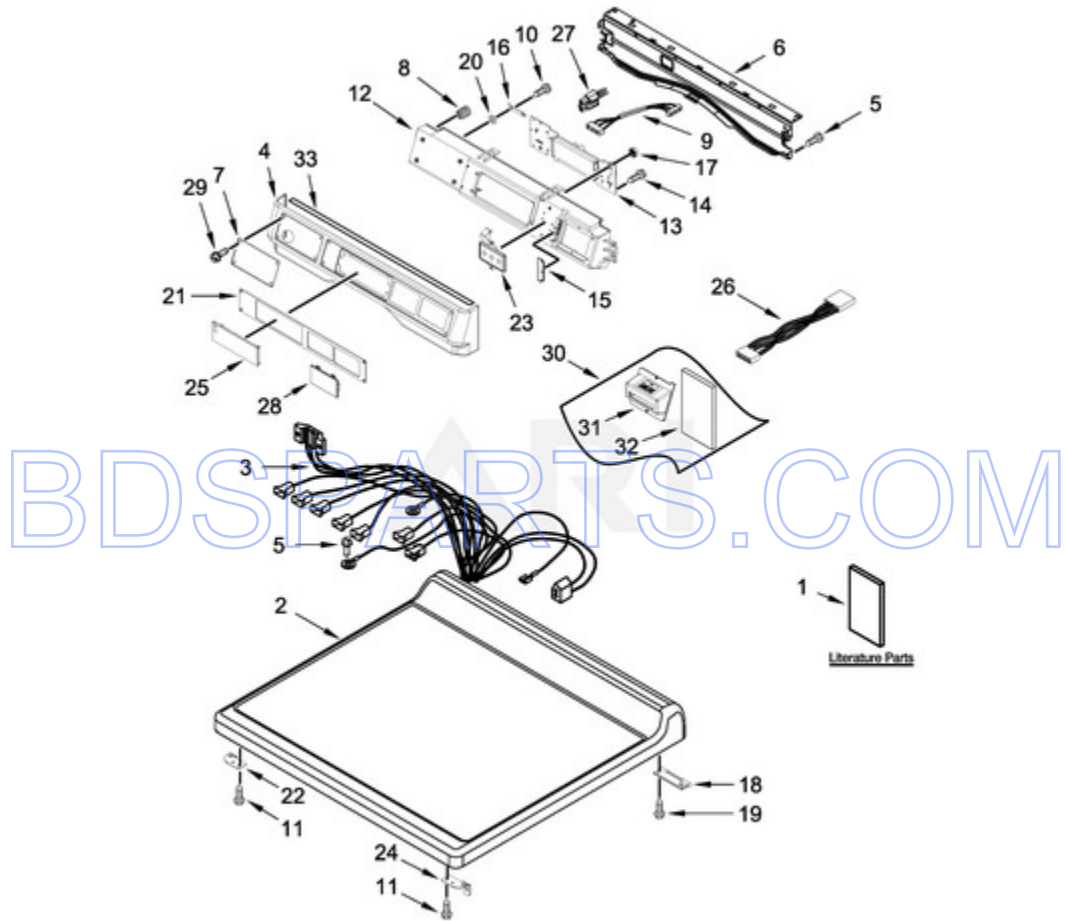

MDG28PRCWW2 - 01 - TOP AND CONSOLE PARTS

TOP AND CONSOLE PARTS

Ref #	Part #	Description	Qty	Context	Note	MSRP
2	W10137410	TOP (WHITE)				
6	8565237	BRACKET, CONSOLE				
12	W10137427	CONSOLE (INNER)				
14	489136	SCREW				
17	W10139046	NUT				
18	8565018	HINGE & PIN ASSEMBLY (WHITE)				
22	W10137445	BRACKET - TOP PANEL, LEFT				
24	W10137444	BRACKET - TOP PANEL, RIGHT				
29	W10137457	SCREW				
20	W10189075	WASHER, BRASS				
9	W10166307	HARNESS, COMMUNICATION				
8	W10189313	INSERT				
10	488234	SCREW				
15	W10187276	SEAL, CONSOLE				
27	W10133282	JUMPER, SWITCH SERVICE/VAULT				
19	342055	SCREW				
11	3390647	SCREW				
25	W10267645	COVER, DISPLAY				
16	W10532923	GROUND-JUMPER, TAB				
31	W10137454	BEZEL, CARD READER				
28	W10213906	COVER, CARD READER				
33	W10157932	SEAL, FOAM				
32	W10313706	INSTALLATION INSTRUCTIONS, CARD READER				
26	W10331020	HARNESS, WIRING CARD READER				
30	W10344080	CARD READER, CONVERSION KIT				
5	337686	SCREW				
7	W10804029	DISPENSER, FASCIA				
4	W10779120	CONSOLE (OUTER)				
3	W10846438	HARNESS, MAIN				
21	W10801808	FASCIA CONSOLE				
1	W11311968	INSTALLATION INSTRUCTION				
1A	W11312172	TECH SHEET				
23	W11281252	SWITCH, MEMBRANE & BACKER PLATE				
13	W11309368	USER-INTERFACE ASSEMBLY				