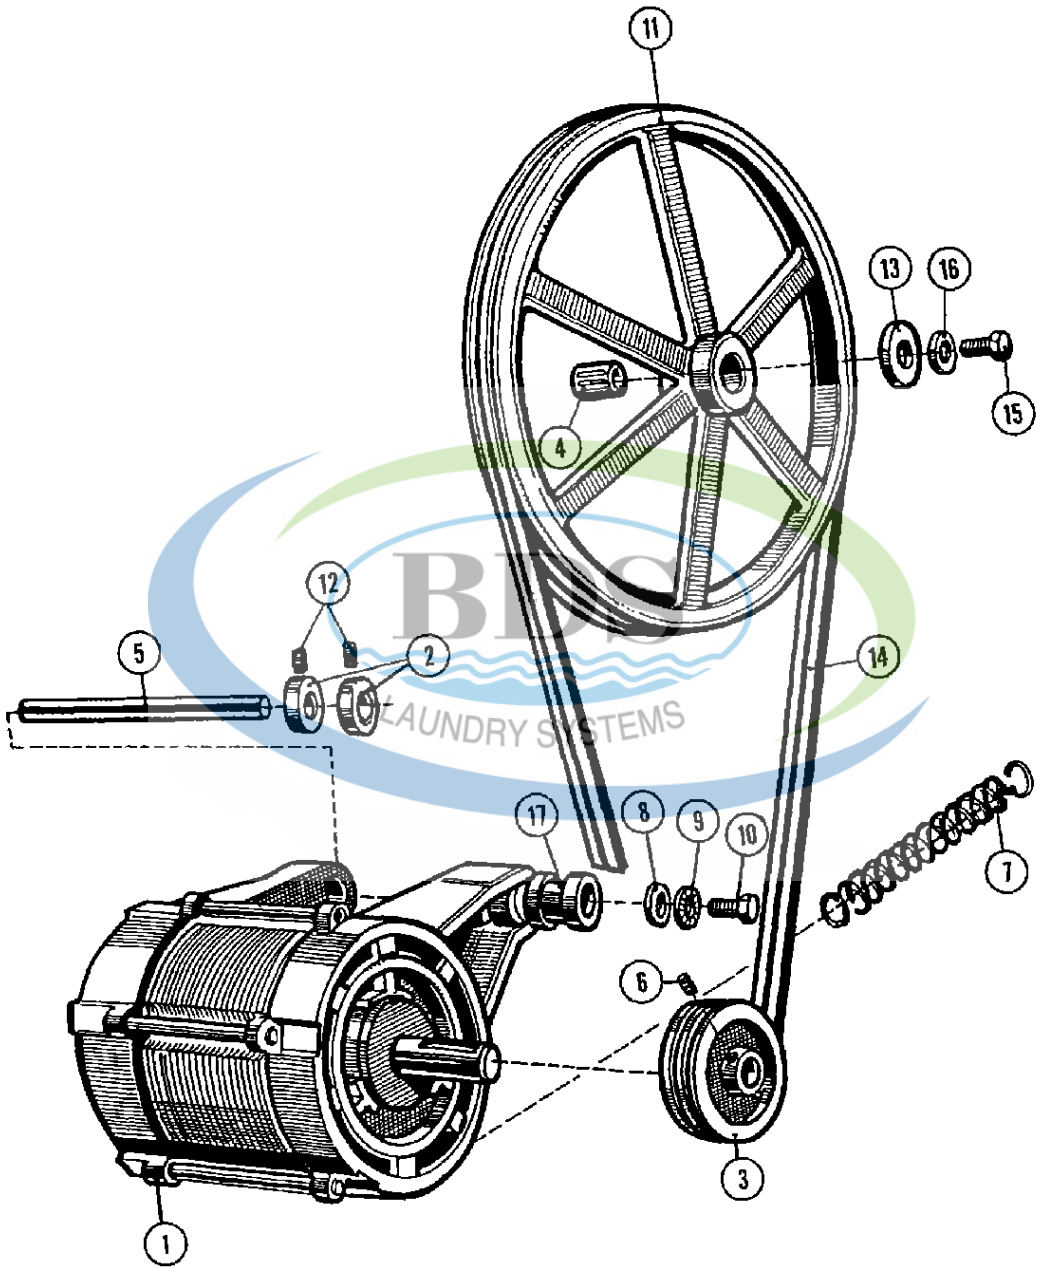

Ref #	Part Number	Qty.	Description
1	NLA	1	TUB (COMPLETE)
2	NLA	1	DRUM & SHAFT
3	23001379	1	SHELL (OUTER)
4	NLA	1	PLATE, BACK (STNLS STEEL)
5	NLA	1	RING, CLAMP (12 HOLES)
6	NLA	1	SHIELD
7	23001386	1	GASKET, SHELL (REAR)
8	23001200	1	HINGE, MIRCO SWITCH
9	23001201	6	WASHER (DIA. 22X11X1 BRASS)
10	23001388	1	BOLT (M8 X 40)
11	23001265	1	WASHER (8)
12	23001306	1	LOCKING NUT, SELF
13	23001389	1	BOLT (M10 X 25 STNLS STEEL)
14	8173901	1	SCREW (M4 X 8 STNLS STEEL)
15	23001204	8	WASHER, FINISHING (DIA. 5)
16	23002473	1	TRIM, RUBBER
17	23001304	1	BOLT (M8 X 35)
18	W10295997	1	SCREW (M4 X 16 CK)
19	23001055	1	NUT (M4)
20	23001206	3	BRACKET, MOTOR HARNESS

Ref #	Part Number	Qty.	Description
1	23001403	-	MOTOR (THREE PHASE-240/208V)
1	23001405	1	MOTOR (SINGLE PHASE 115V)
2	NLA	1	COLLAR, RETAINER
3	NLA	1	V-PULLEY (DIA. 53 60HZ)
4	23001410	1	RING, TOLERANCE (DIA. 28)
5	23001411	1	SUPPORT ROD, MOTOR
6	NLA	1	SCREW, ALLEN SET (M8 X 10)
7	23001413	1	MOTOR, SPRING
8	NLA	1	WASHER (10.5)
9	23001400	1	LOCK WASHER, SPRING
10	NLA	1	BOLT (M10 X 25)
11	23001415	1	PULLEY, BASKET
12	NLA	1	SCREW, SET (M5 X 6)
13	23001282	1	WASHER (DIA. 37 X 13 X 3)
14	23001417	2	V-BELT (10 X 1575)
15	23001418	1	BOLT M12X25
16	23001419	1	LOCKWASHER(EXTERNAL TEETH M12)
17	23001420	1	MOTOR, SUSPENSION RUBBER