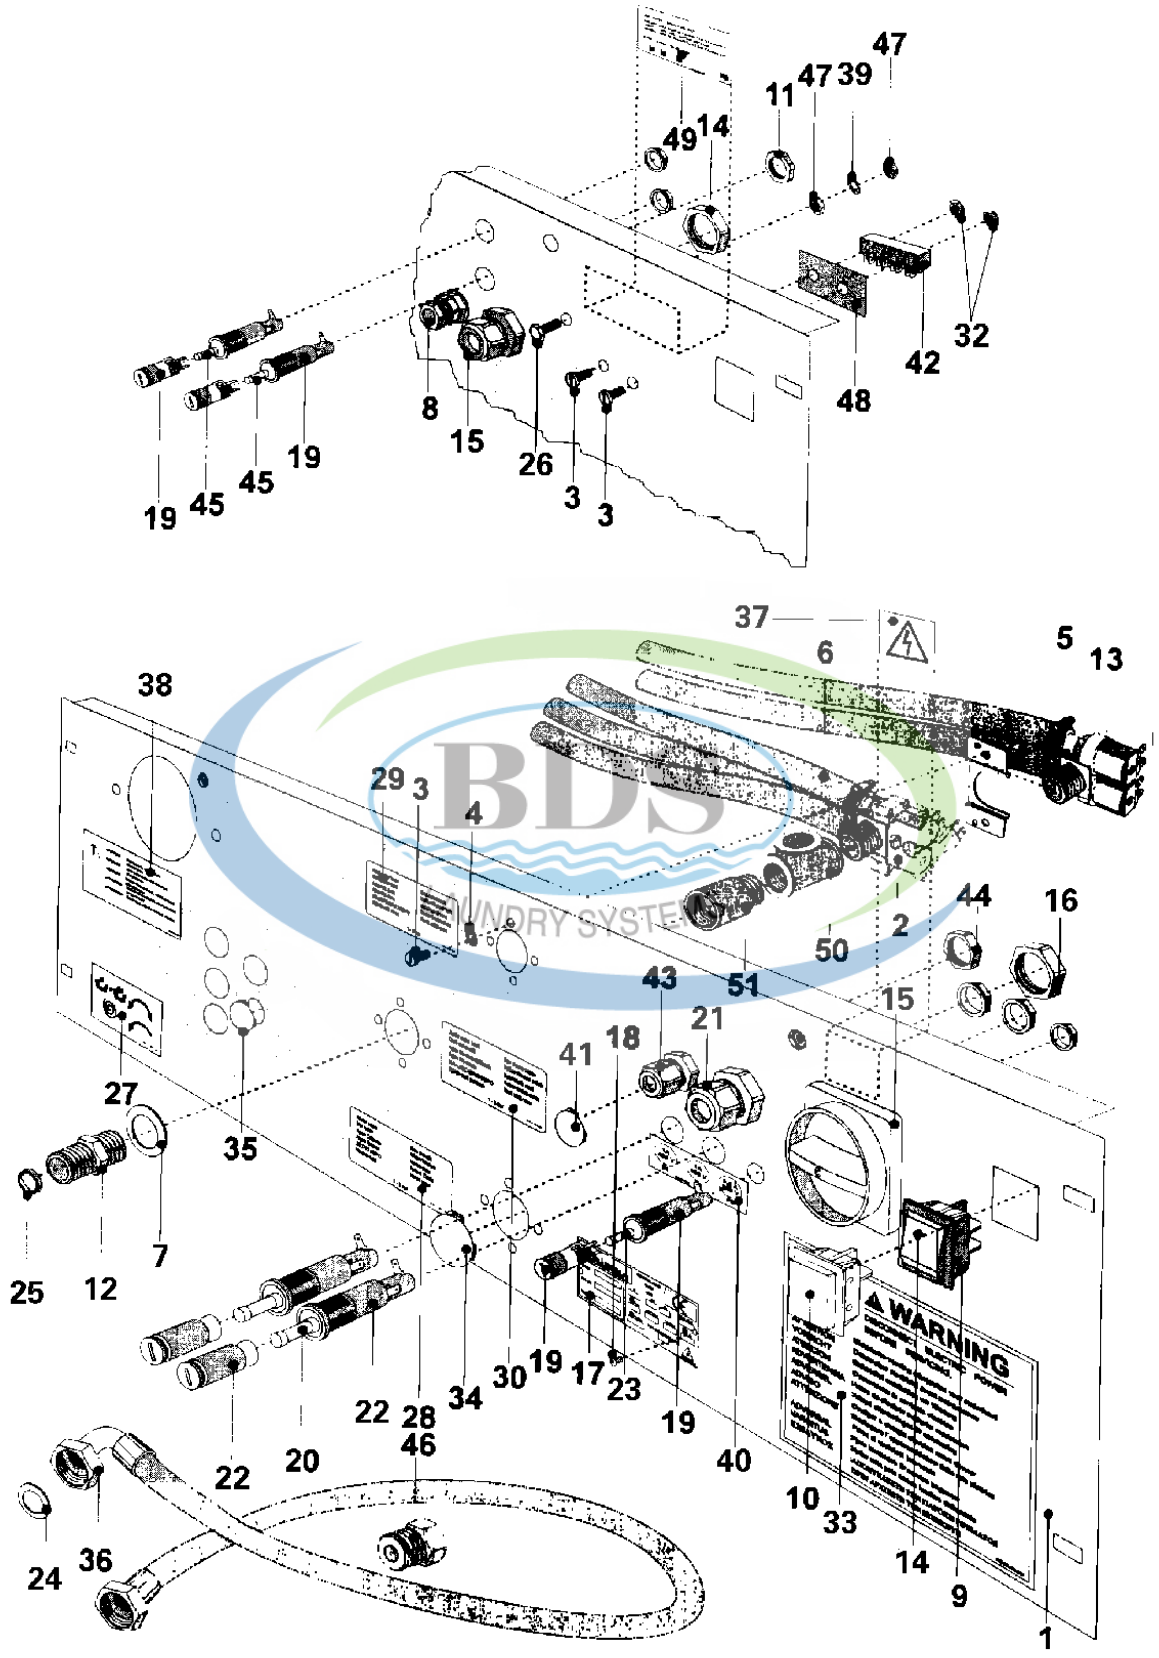

Ref #	Part Number	Qty.	Description
1	NLA	1	BRIDGE, REAR
1	NLA	1	BRIDGE, REAR (USA)
2	23001533	1	VALVE, THREE-WAY
2	23003322	1	VALVE, THREE-WAY (115V 60HZ)
3	NLA	8	SCREW (M4X10)
4	NLA	6	WASHER (4)
5	596669	5	CLAMP, HOSE
6	23001507	6	WATERHOSE (GREEN)
7	23001483	1	WASHER (DIA. 40 X 6.5 X 3)
8	23002196	1	SWIVEL, CABLE
9	23001529	1	BUTTON (RAPID ADVANCE)
10	23001452	1	PLUG (WHT)
11	23002197	1	NUT
12	23001482	1	NIPPLE (3/4" PIPE THREAD)
13	23001455	2	VALVE, TWO WAY (220V 50/60HZ)
13	23001456	2	VALVE, TWO WAY (115V 60HZ)
14	23001532	1	COVER, BUTTON (PLASTIC)
15	23003502	1	SWITCH, MAIN (63A)
15	23002914	1	SWITCH, MAIN (20A)
15	23002915	1	SWITCH, MAIN (32A)
15	23002916	1	SWITCH, MAIN (80A)
16	23002212	1	NUT
17	NLA	1	PLATE, ID (USA)
18	23001461	2	RIVETS, BLIND
18	23001476	1	PLUG, WATER INLET
19	23001462	1	HOLDER, FUSE
20	23001508	2	FUSE (1A)
21	NLA	1	SWIVEL
22	23002210	2	HOLDER, FUSE
23	23002919	1	FUSE (5A)
24	23002921	6	WASHER, FILL HOSE
25	23002922	3	FILTER
26	23002861	1	BOLT (M6X25)
27	23001468	1	STICKER, SPIN DIRECTION
28	NLA	1	PLATE, INDEX "HOT WATER"
29	NLA	1	PLATE, INDEX (COLD HARD WATER)
30	NLA	1	PLATE, INDEX (COLD SOFT WATER)
31	23001509	1	STICKER, PIPE THREAD
32	NLA	2	NUT (M4)
33	NLA	1	LABEL (ELEC. WARNING)
34	23001476	1	PLUG, WATER INLET
35	NLA	5	PLUG (13)
36	W1059150	1	HOSE, CONNECTION
36	23001523	1	HOSE, CONNECTION
37	23002920	1	PLATE, INDEX (FLASH)
38	23002053	1	LABEL, WARNING VENT OUT
39	23001158	1	WASHER (M6)
40	23003328	1	STICKER (1A 400V)
40	NLA	1	STICKER (1A)
41	23002243	1	PLUG, UNIVERSAL