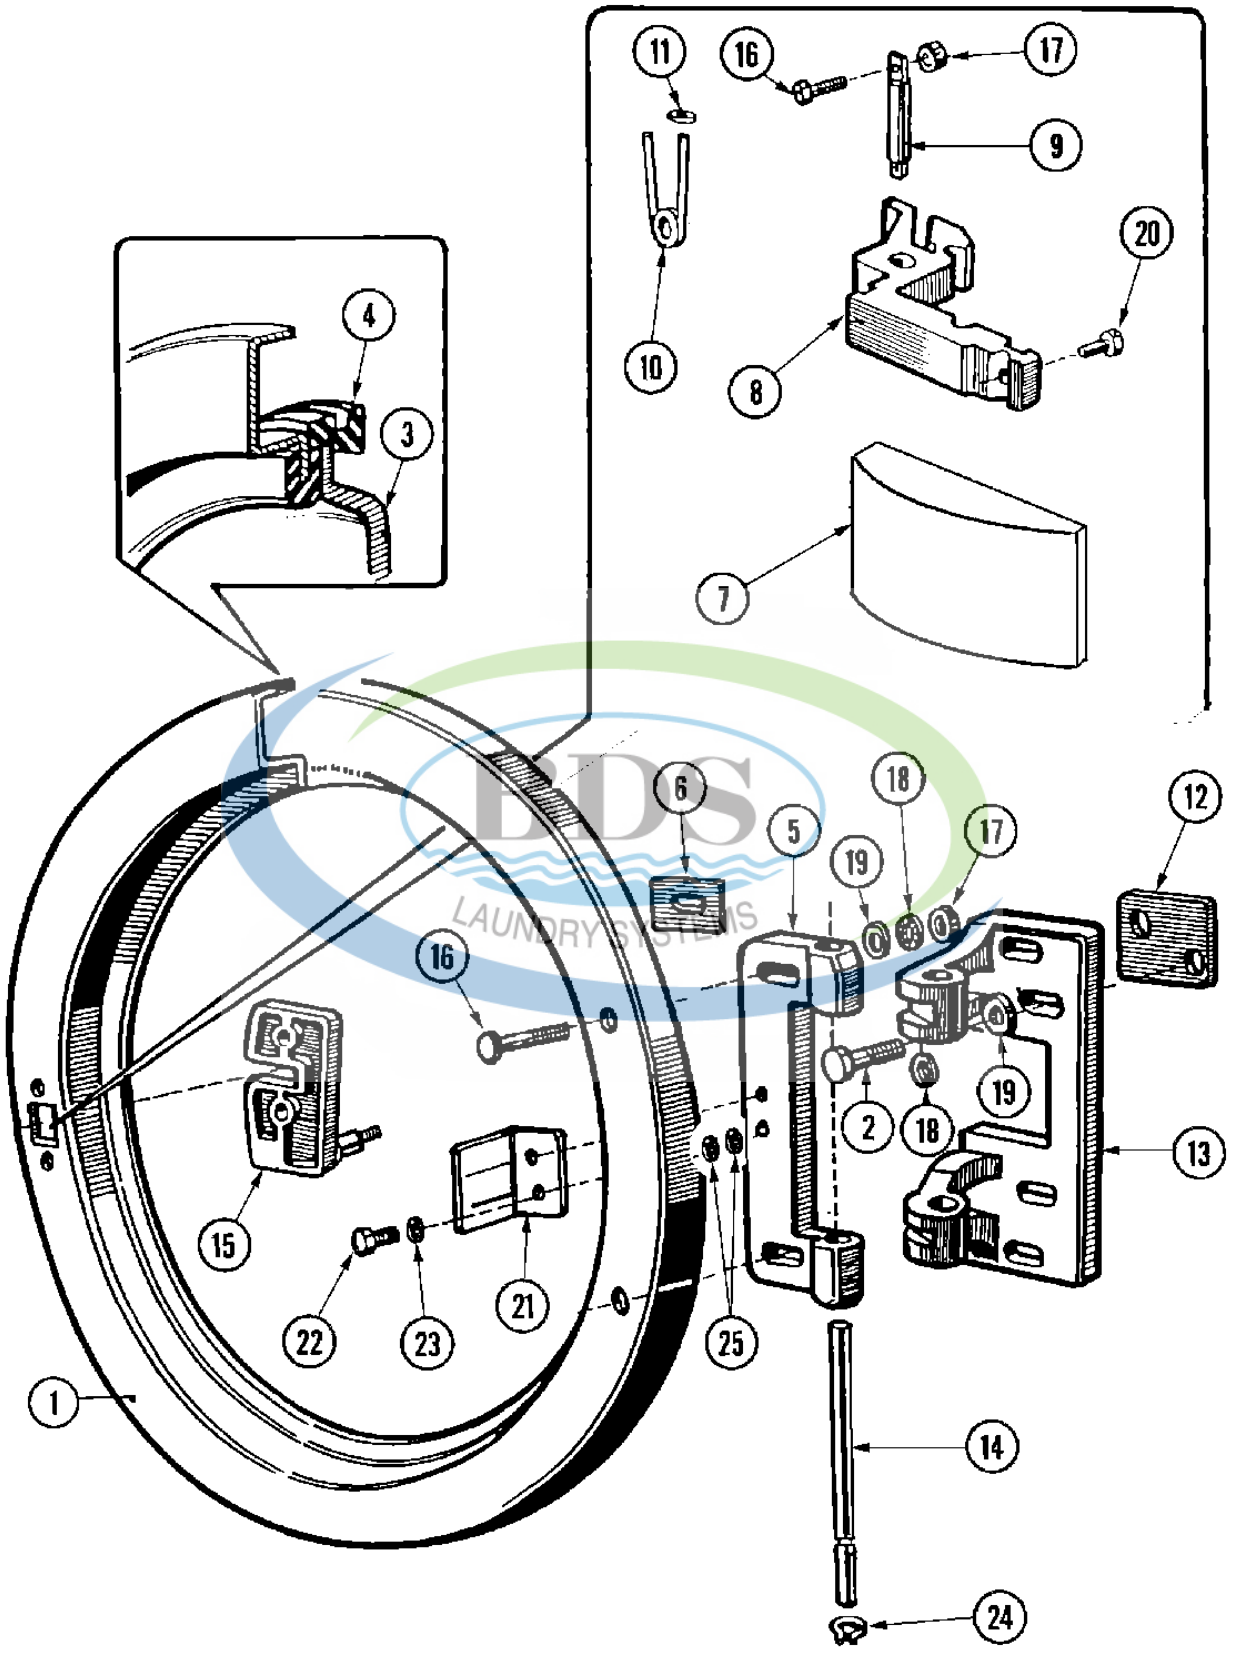

Ref #	Part Number	Qty.	Description
1	23001161	1	RING, DOOR
2	23001162	1	NUT, ORNAMENTAL (STNLS STEEL)
3	23001163	1	GLASS, DOOR
4	23001164	1	GASKET, DOOR GLASS
5	23001165	1	PLATE, HINGE
6	23001166	1	SHIM, HINGE PLATE
7	12001889	1	HANDLE, DOOR
7	-----	1	
7	-----	1	
7	-----	1	
8	23003634	1	LEVER, DOOR
8	NLA	1	LEVER, HANDLE
9	23001168	1	SHAFT, LEVER
10	23001169	1	SPRING, HANDLE LEVER
11	NLA	1	SPEEDNUT (M3)
11	23001170	1	FASTENER, SPRING (DIA. 3.2)
12	23001171	1	BASE, HINGE
13	23001172	1	SHAFT, DOOR HINGE
14	23001173	1	HANDLE, LEVER PLATE
15	23001175	1	SCREW (M6X20 STNLS STEEL)
15	23002937	1	SCREW (M6X26)
16	NLA	1	NUT (M6 STNLS STEEL)
17	23001158	1	SPRING, LOCKWASHER (M6)
18	23001608	1	WASHER (DIA. 14X8.6X1 STNLS)LU
19	8173901	1	SCREW (M4X10 STNLS STEEL)
20	23001178	1	MICROSWITCH, ACTIVATING PLATE
21	23001179	1	SCREW (M4X10 STNLS STEEL)
22	NLA	1	WASHER (DIA. 10X5.3X1)
23	23001181	1	RING, RETAINING (DIA. 8)
24	23001182	1	BOLT (M6X16 STNLS STEEL)
25	23001185	1	DOORSEAL, TENSION RING
26	23001186	1	DOORSRING, TENSION SPRING