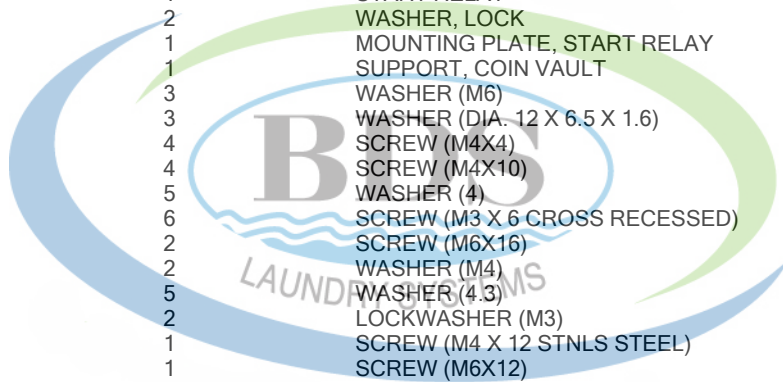

Ref #	Part Number	Qty.	Description
1	NLA	1	PANEL, FRONT
2	NLA	1	NUT, LOCK (SMALL)
3	NLA	1	WASHER, SPRING LOCK
4	23002879	1	CAM, COIN LOCK BOX
5	23001580	1	WASHER (6.4)
6	23001060	1	INDICATOR DISC, TIMER
7	NLA	1	TIMER, SUPPORT
8	23002881	1	PLATE, COIN VAULT ORNAMENTAL
9	23002882	1	BOX, COIN
10	NLA	1	ORNAMENTAL PART COIN VAULT
11	NLA	1	NUT, LOCK (BIG)
12	NLA	1	VAULT, COIN (SINGLE)
13	23002885	1	LOCK, COIN VAULT
14	23001131	2	SCREW (M3 X 14 CROSS RECESSED)
15	NLA	1	WASHER, SELF LOCKING
16	23001065	1	TIMER (PR 6023 230V)
16	NLA	1	TIMER (PR 6023-115V)
16	23003444	1	COIL (120V)
16	23003445	1	COIL (220V)
17	-----	1	NOT REQUIRED PART OR SEE NOTE
18	23001066	-	COIN COUNTER (W/LED DISPLAY)
18	-----	1	MEMORY
18	NLA	1	STEPPER BOARD / COIN COUNTER
19	-----	1	NOT REQUIRED PART OR SEE NOTE
20	23001068	1	START RELAY
21	NLA	2	WASHER, LOCK
22	NLA	1	MOUNTING PLATE, START RELAY
23	NLA	1	SUPPORT, COIN VAULT
24	23002425	3	WASHER (M6)
25	23001027	3	WASHER (DIA. 12 X 6.5 X 1.6)
26	23002952	4	SCREW (M4X4)
27	NLA	4	SCREW (M4X10)
28	NLA	5	WASHER (4)
29	NLA	6	SCREW (M3 X 6 CROSS RECESSED)
30	23002461	2	SCREW (M6X16)
31	23001670	2	WASHER (M4)
32	NLA	5	WASHER (4.3)
33	NLA	2	LOCKWASHER (M3)
34	23001012	1	SCREW (M4 X 12 STNLS STEEL)
35	NLA	1	SCREW (M6X12)
36	NLA	1	NUT (M4)
37	23003773	1	NUT (M6)
38	23001038	1	CONVERSION KIT (MC TO MN)
38	23002195	-	PC-PN CONVERSION KIT
38	23002333	-	PC TO PN CONVERSION (CSA)
38	23002334	1	MC TO MN CONVERS.(CSA)