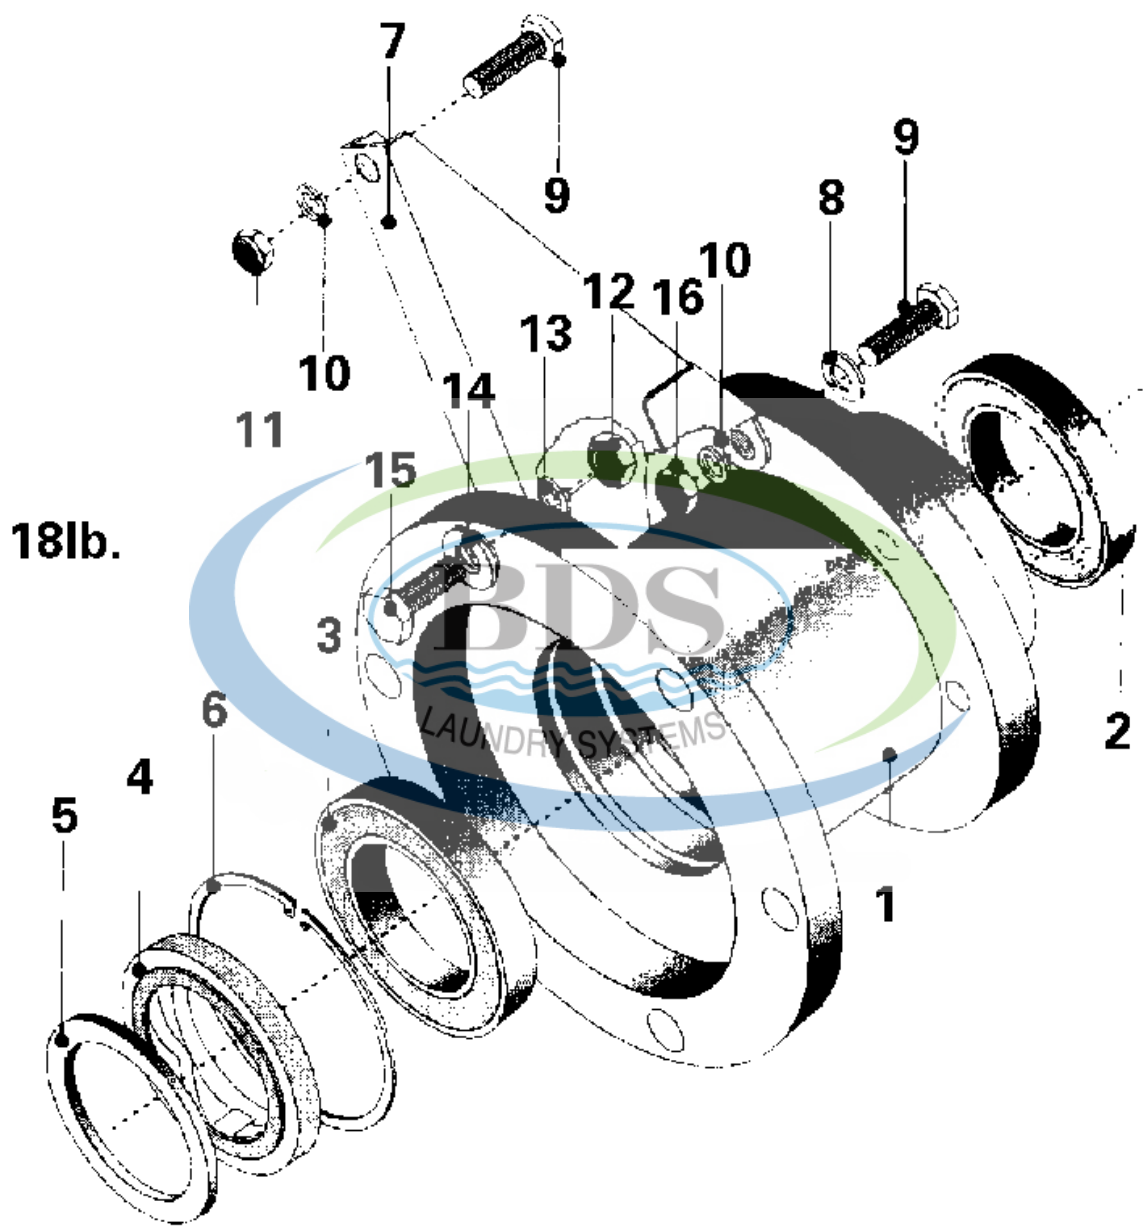

Ref #	Part Number	Qty.	Description
1	23003795	1	TRUNNION (CASTING ONLY)
2	23001391	1	BEARING (REAR)
3	24001015	1	BEARING (FRT)
4	23001393	1	SEAL, WATER
5	23001395	1	RING, SEAL
6	23001396	1	SNAP RING, INTERNAL LU
7	23003368	6	SPOKE
8	23002437	6	WASHER M8
9	23003765	12	BOLT (M8 X 35)
10	NLA	12	WASHER (M8)
11	23001266	6	NUT (M8)
12	23001661	6	NUT M10
13	23001400	6	LOCK WASHER, SPRING
14	23001201	6	WASHER (DIA. 22X11X1 BRASS)
15	23003354	6	BOLT (M10X25)
16	23001266	6	NUT (M8)
17	NLA	1	TRUNNION ASSEMBLY