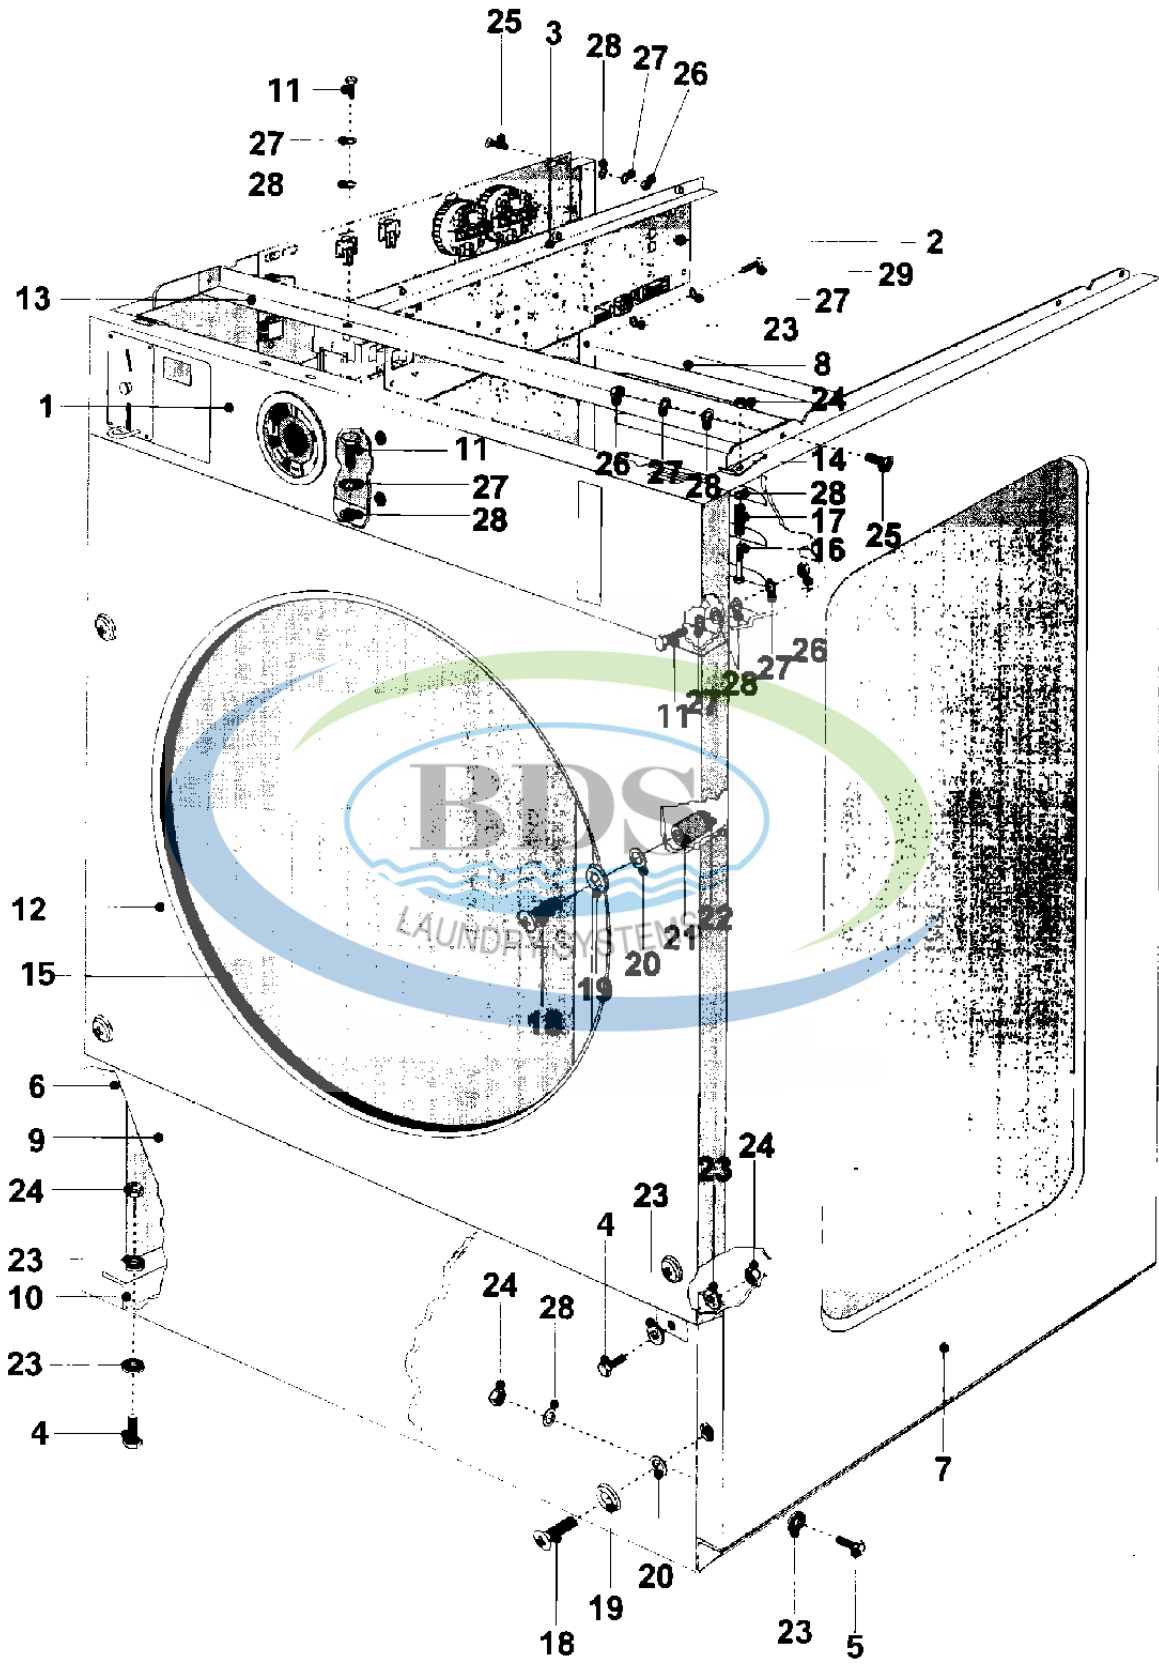

Ref #	Part Number	Qty.	Description
1	23003287	1	PANEL, CONTROL (W/COIN METER)
2	NLA	1	BOX/ELECTRICAL COMPONENTS
3	NLA	1	HOLDER, ELEC. COMPONENT BOX
4	23002462	4	SCREW (M6X20)
5	23001335	4	BOLT (M6X25)
6	23003291	1	PANEL, SIDE (LT)
7	23003293	1	PANEL, SIDE (RT)
8	23003295	1	PANEL, REAR
9	23003297	1	PANEL, SERVICE
10	23003298	2	SUPPORT, SIDE PANEL
11	23002354	24	SCREW (M6X16)
12	NLA	1	PANEL, FRONT
13	NLA	1	HOLDER, COMPONENTS
14	23001442	2	COVER, HOOK
15	23001088	1	RUBBER TRIM
16	23002463	2	SCREW (M6X30)
17	23001445	2	COVER, SPRING
18	23001446	6	SCREW (M5 X 50 STNLS STEEL)
19	23001204	6	WASHER, FINISHING (DIA. 5)
20	23001447	6	WASHER, FIBER (12 X 6 X 2)
21	23002860	4	TUBE, DISTANCE
22	23001448	3	NUT, RAPID (M5)
23	23001309	20	WASHER (6.4) LU
24	23002471	10	NUT
25	NLA	5	BOLT (M6X16)
26	23002651	9	NUT (M6)
27	23001734	33	WASHER (M6)
28	23001027	35	WASHER (DIA. 12 X 6.5 X 1.6)