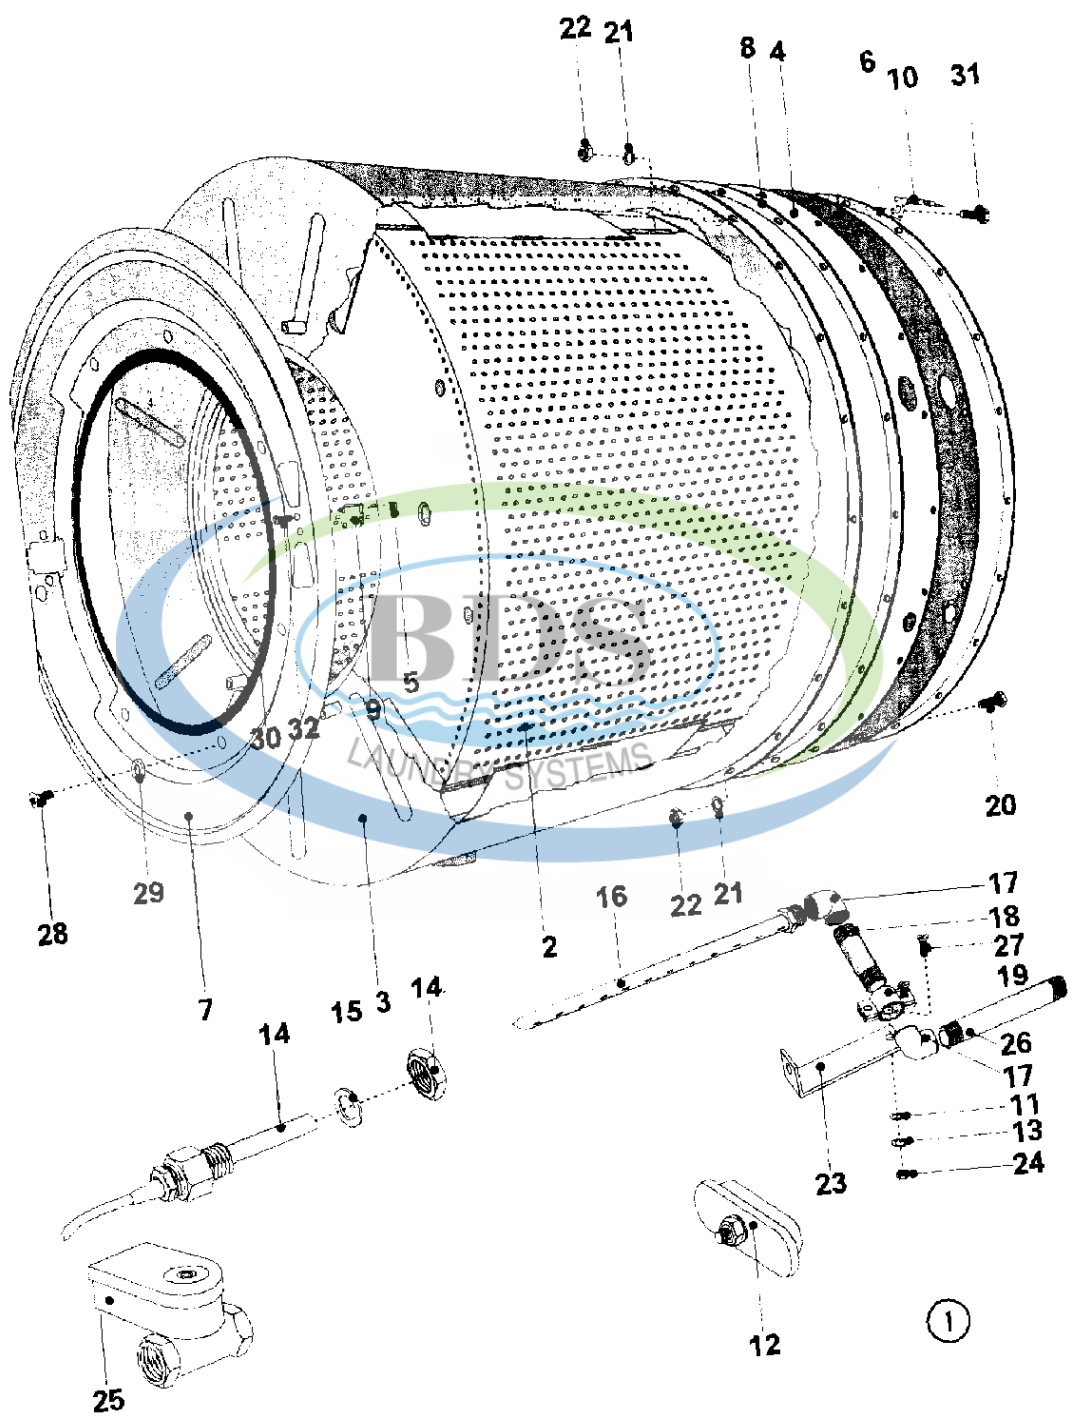

Ref #	Part Number	Qty.	Description
1	NLA	1	TUB (COMPLETE)
2	NLA	1	DRUM/SHAFT
3	NLA	1	TUB
4	NLA	1	BASE PLATE (STNLS STEEL)
4	NLA	1	BASE PLATE (WITHOUT HOLES)
5	23002399	2	NUT(M4)
6	NLA	1	RING
7	NLA	1	SHIELD
8	23001387	1	GASKET, SHELL (REAR)
9	23001200	1	HINGE, MIRCO SWITCH
10	23001206	1	BRACKET, MOTOR HARNESS
11	23001708	1	WASHER (5.3)
12	23001594	3	BLIND, HEATING ELEMENT
13	23004485	1	LOCK WASHER (M5) LU
14	23001592	1	ADAPTOR
15	23002179	1	WASHER
16	NLA	1	INJECTOR (LOW PRESSURE)
17	NLA	2	ELBOW (1/2``)
18	NLA	1	TUBE (1/2``)
19	NLA	1	CLAMP, STEAM TUBE
20	23002646	12	SCREW (M8X40)
21	NLA	12	WASHER (8)
22	23001266	12	NUT (M8)
23	NLA	1	CLAMP, SUPPORT
24	W10244602	1	NUT (M5)
25	NLA	1	VALVE, STEAM (1/2``)
26	NLA	1	TUBE (1/2``-15CM)
27	23003484	1	SCREW (M5X15)
28	NLA	4	SCREW (M4X8)
29	23001204	4	WASHER, FINISHING (DIA. 5)
30	23002473	1	RUBBER TRIM
31	23003765	1	BOLT (M8 X 35)
31	23002646	1	SCREW (M8X40)
32	NLA	2	SCREW (M4X16)