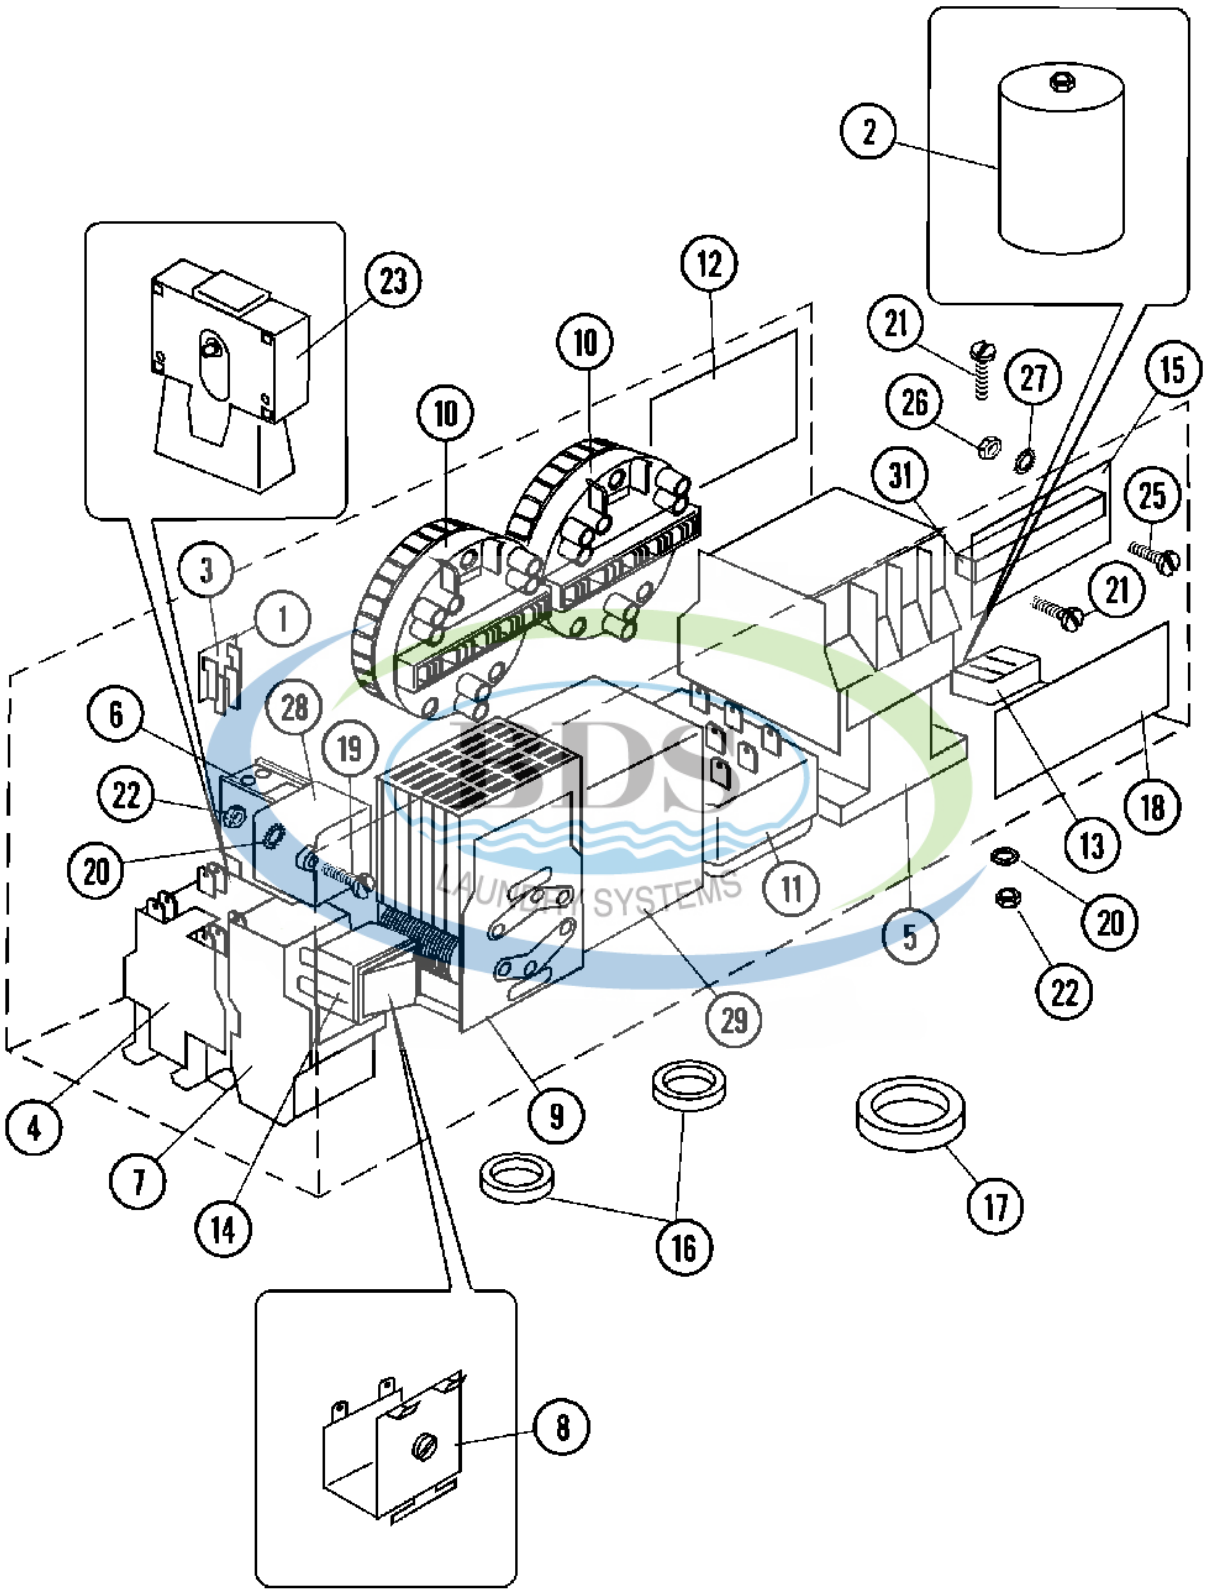

Ref #	Part Number	Qty.	Description
1	23001094	2	BRIDGE, RECTIFIER
2	23001096	1	CAPACITOR (60MF)
2	23001097	3	CAPACITOR (100MF)
2	23001098	2	CAPACITOR (130MF)
2	23001357	3	CAPACITOR (25MF)
2	23001358	2	CAPACITOR (30MF)
3	23001099	2	PC BOARD SOCKET
4	23003750	2	CONTACTOR (LC1-D0901 M7)
4	23003751	2	CONTACTOR (LC1-D1201 M7)
4	23001547	2	CONTACTOR (LC1-D129 F7)
4	23003750	1	CONTACTOR LC1 DO9
4	23003751	2	CONTACTOR LC1 D12
5	23003752	1	CONTACTOR (LC1-D1801 M7)
5	23001103	1	CONTACTOR (LC1-D3201 M7)
6	23001104	1	AUXILIARY CONTACT (1NO-1NC)
7	23001106	1	RELAY, OVERLOAD (4-6A)
7	NLA	1	RELAY, OVERLOAD (7-10A)
7	23001359	1	RELAY, OVERLOAD (2.5-4A)
7	23003757	1	RELAY, OVERLOAD (5.5-8A)
7	NLA	1	Overload relay LR2D
7	23003756	1	OVERLOAD RELAY 4-6A
7	23003757	1	OVERLOAD RELAY 5.5-8A
7	23003758	1	Overload relay LR2D
8	NLA	1	BUZZER
9	23001110	1	TIMER, REVERSING (PR1840)
10	23001513	1	SWITCH, WATER LEVEL
10	23003333	1	SWITCH, WATER LEVEL (ECO)
11	23002460	1	THERMOSTAT (4 TEMP)
12	23001465	1	STICKER, ELECTRICITY WARNING
13	NLA	1	CONNECTOR
14	23001114	1	ROCKER SWITCH, PREWASH/NO PREW
15	23001115	1	INSULATION PAPER
16	23001138	2	BUSHING, CABLE PASSAGE
17	23001117	1	RING, RUBBER (DIA. 25)
18	NLA	1	STICKER, LIQUID SOAP
19	NLA	4	SCREW (M4X10)
20	NLA	4	WASHER (4)
21	NLA	4	SCREW (M4X16)
22	23001014	6	NUT(M4)
23	23003762	1	MECHANICAL INTERLOCK, CONTACTO
23	23003762	1	MECHANICAL INTERLOCK
24	23001069	4	SCREW (M4X4)
25	23002806	3	SCREW (M6X25)
26	NLA	9	NUT (M6)
27	23002425	3	WASHER (M6)
28	NLA	2	NET FILTER
29	23003734	-	TRANSFORMER, CONTROL CIRCUIT
29	W10286352	1	TRANSFORMER
31	23002154	1	BOARD, TERMINAL (6 POLES)