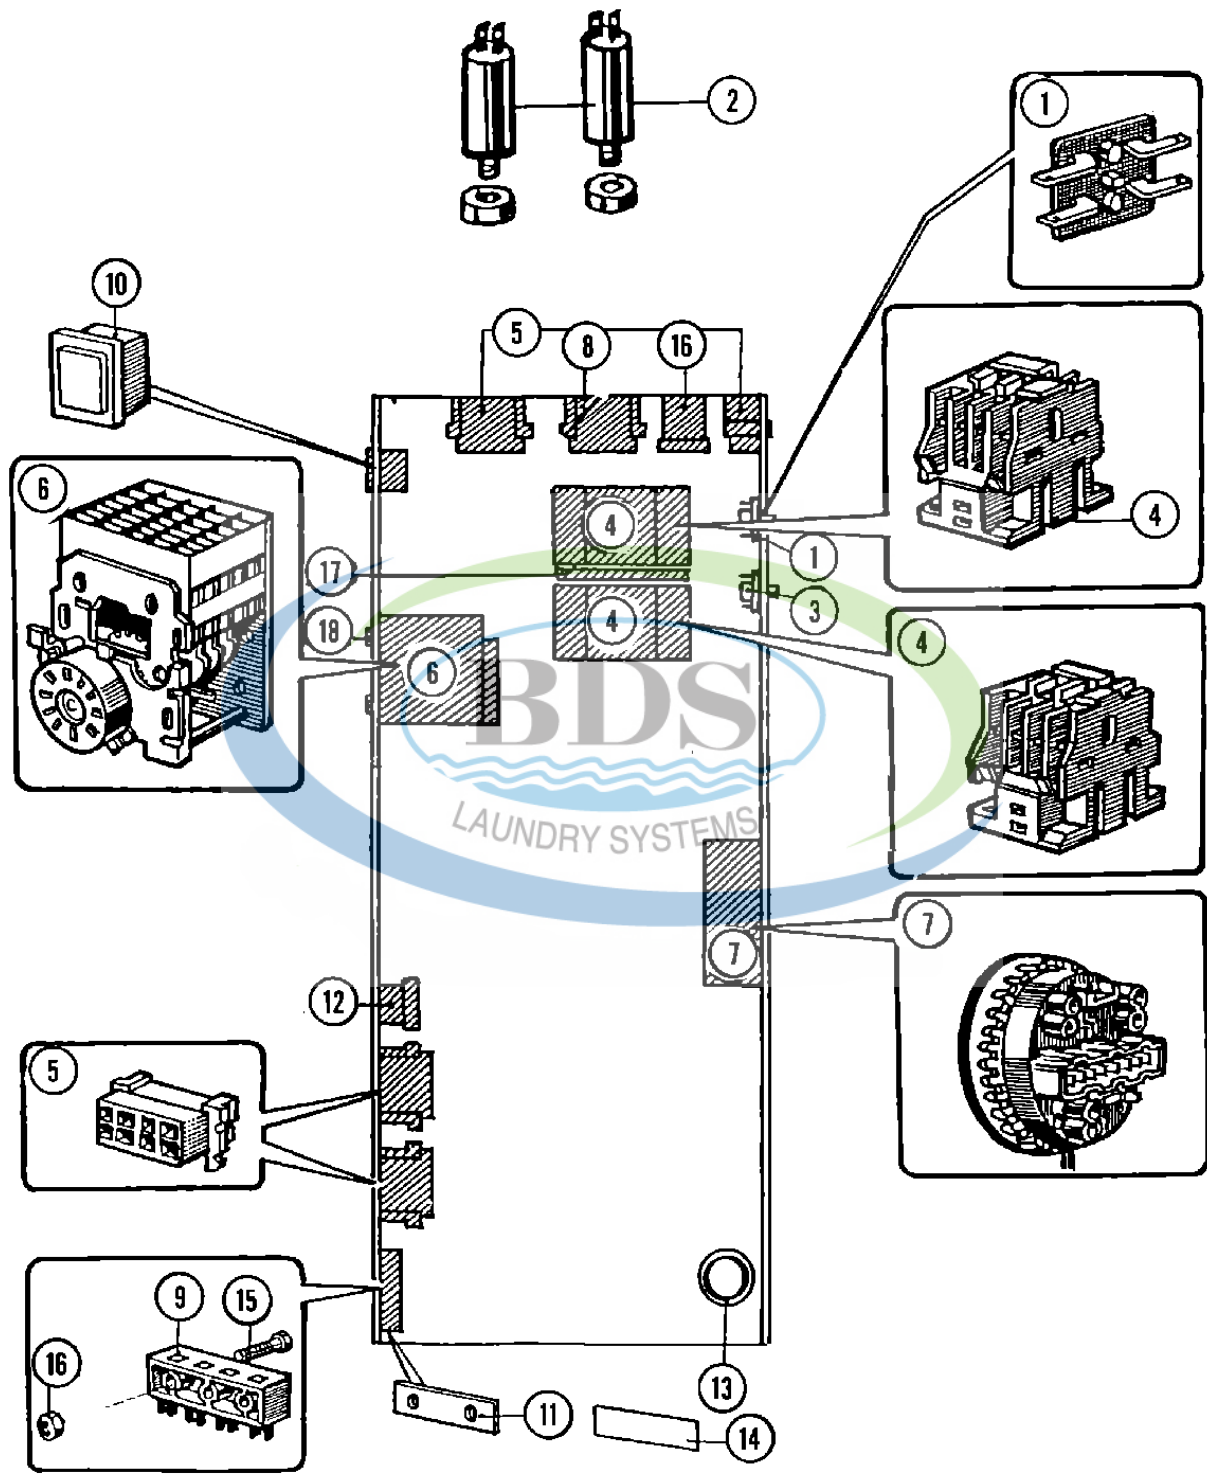

Ref #	Part Number	Qty.	Description
1	23001094	1	BRIDGE, RECTIFIER
2	23001097	1	CAPACITOR (100MF)
3	23001099	1	SOCKET, PC BOARD SOCKET
4	23003750	-	CONTACTOR (LC1-D0901 M7)
4	NLA	1	CONTACTOR (LC1-D0901F6)
5	23001109	1	HOUSING, CONNECTOR (8 POLE)
6	23001110	-	TIMER, REVERSING (230V)
6	23001512	1	TIMER, REVERSING (120V)
7	23001513	1	SWITCH, WATER LEVEL
7	23001513	-	SWITCH, WATER LEVEL
8	23001112	1	HOUSING, CONNECTOR (6 POLE)
9	23001113	1	HOUSING, CONNECTOR (4 POLE)
10	23001114	1	SWITCH, ROCKER (PREWASH)
11	23001115	1	PAPER, INSULATION
12	23001116	1	HOUSING, CONNECTOR (4 POLE)
13	23001117	1	RING, RUBBER (DIA. 25)
14	NLA	1	STICKER, LIQUID SOAP
15	23001361	1	BOLT M4X10
16	NLA	1	NUT (M4)
17	23003762	-	MECH. INTERLOCK, CONTACTOR
18	23001069	1	SCREW (M4 X 4)
19	23001465	1	STICKER, ELECTRICITY WARNING
20		1	CONNECTOR, 9-POLE
21	NLA	1	SCREW (M6 X 25)
22	NLA	1	NUT (M6)
23	NLA	1	WASHER (M6)
24	NLA	1	STICKER
25	NLA	1	SERIES 15 THIS PART IS NO
25	NLA	1	FILTER, NET
26	NLA	1	GALO, TRAFO
27	NLA	1	LABEL, EARTH