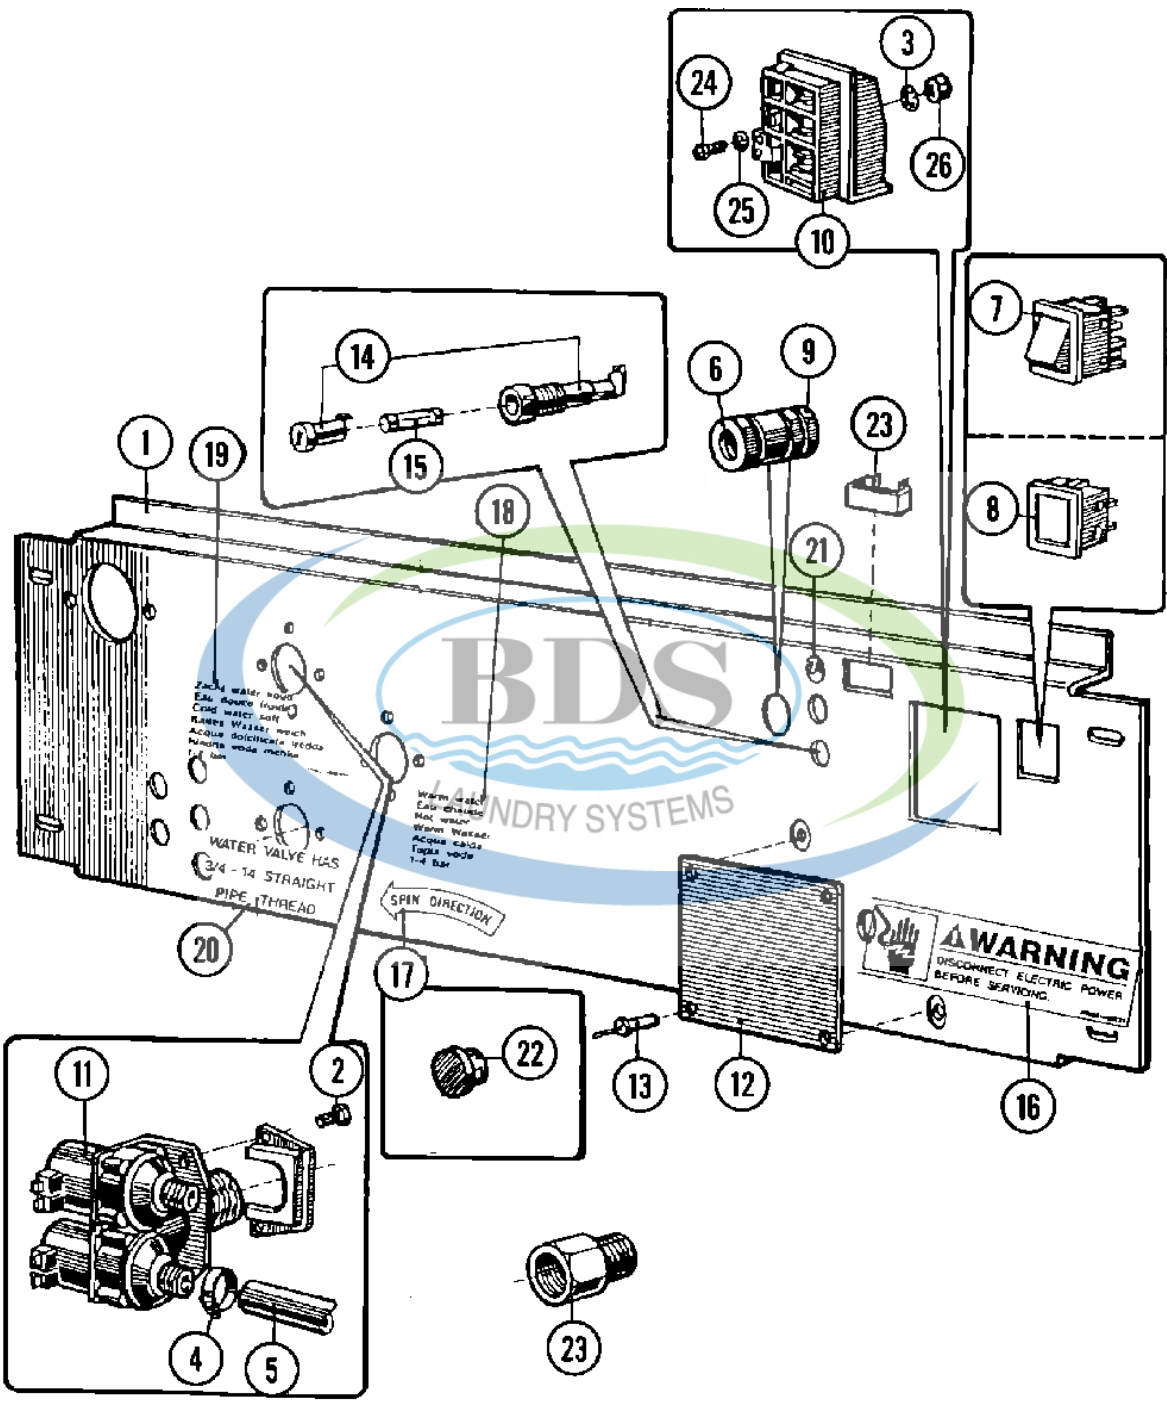

Ref #	Part Number	Qty.	Description
1	NLA	1	PANEL, VALVE
2	23001361	1	BOLT M4X10
3	23001013	1	LOCKWASHER (EXTERNAL TEETH M4)
4	596669	12	CLAMP, HOSE
5	23001507	1	WATERHOSE (GREEN)
6	NLA	1	SWIVEL (PG9)
7	23001529	1	BUTTON (RAPID ADVANCE)
8	23001452	-	PLUG (WHT)
9	NLA	1	NUT, SWIVEL (PG9)
10	NLA	1	BLOCK, TERMINAL CONNECTION
11	23001455	-	VALVE, TWO WAY (220V 50/60HZ)
11	23001456	1	VALVE, TWO WAY (115V 60HZ)
12	23001460	1	PLATE, IDENTIFICATION
13	23001461	1	RIVETS, BLIND
14	23001462	2	HOLDER, FUSE
15	23001463	1	FUSE (2A)
15	23001508	-	FUSE (1A)
16	23001465	1	STICKER, ELECTRICITY WARNING
17	23001468	1	STICKER, SPIN DIRECTION
18	NLA	1	STICKER, HOT WATER
19	23001471	1	STICKER, COLD SOFT WATER
20	23001509	1	STICKER, PIPE THREAD
21	NLA	-	STICKER (1A)
22	NLA	1	PLUG, LIQUID SOAP OPENING
23	NLA	1	NUT, CAGE
24	NLA	1	SCREW (M 4 X 16 BRASS)
25	NLA	1	WASHER (DIA. 9 X 4.3 X 0.8)
26	23001481	1	NUT (M4 BRASS)
27	23001482	1	NIPPLE (3/4" PIPE THREAD)
28	23001483	1	WASHER (DIA. 40 X 6.5 X 3)
29	23001484	1	EXTENSION, BRASS PIPE THREAD
30	23001485	1	TEE, 3/4" PIPE THREAD (BRASS)
31	NLA	1	VALVES, PLATE
32	NLA	1	SCREW (M6 X 12)
33	23001523	1	HOSE, CONNECTION