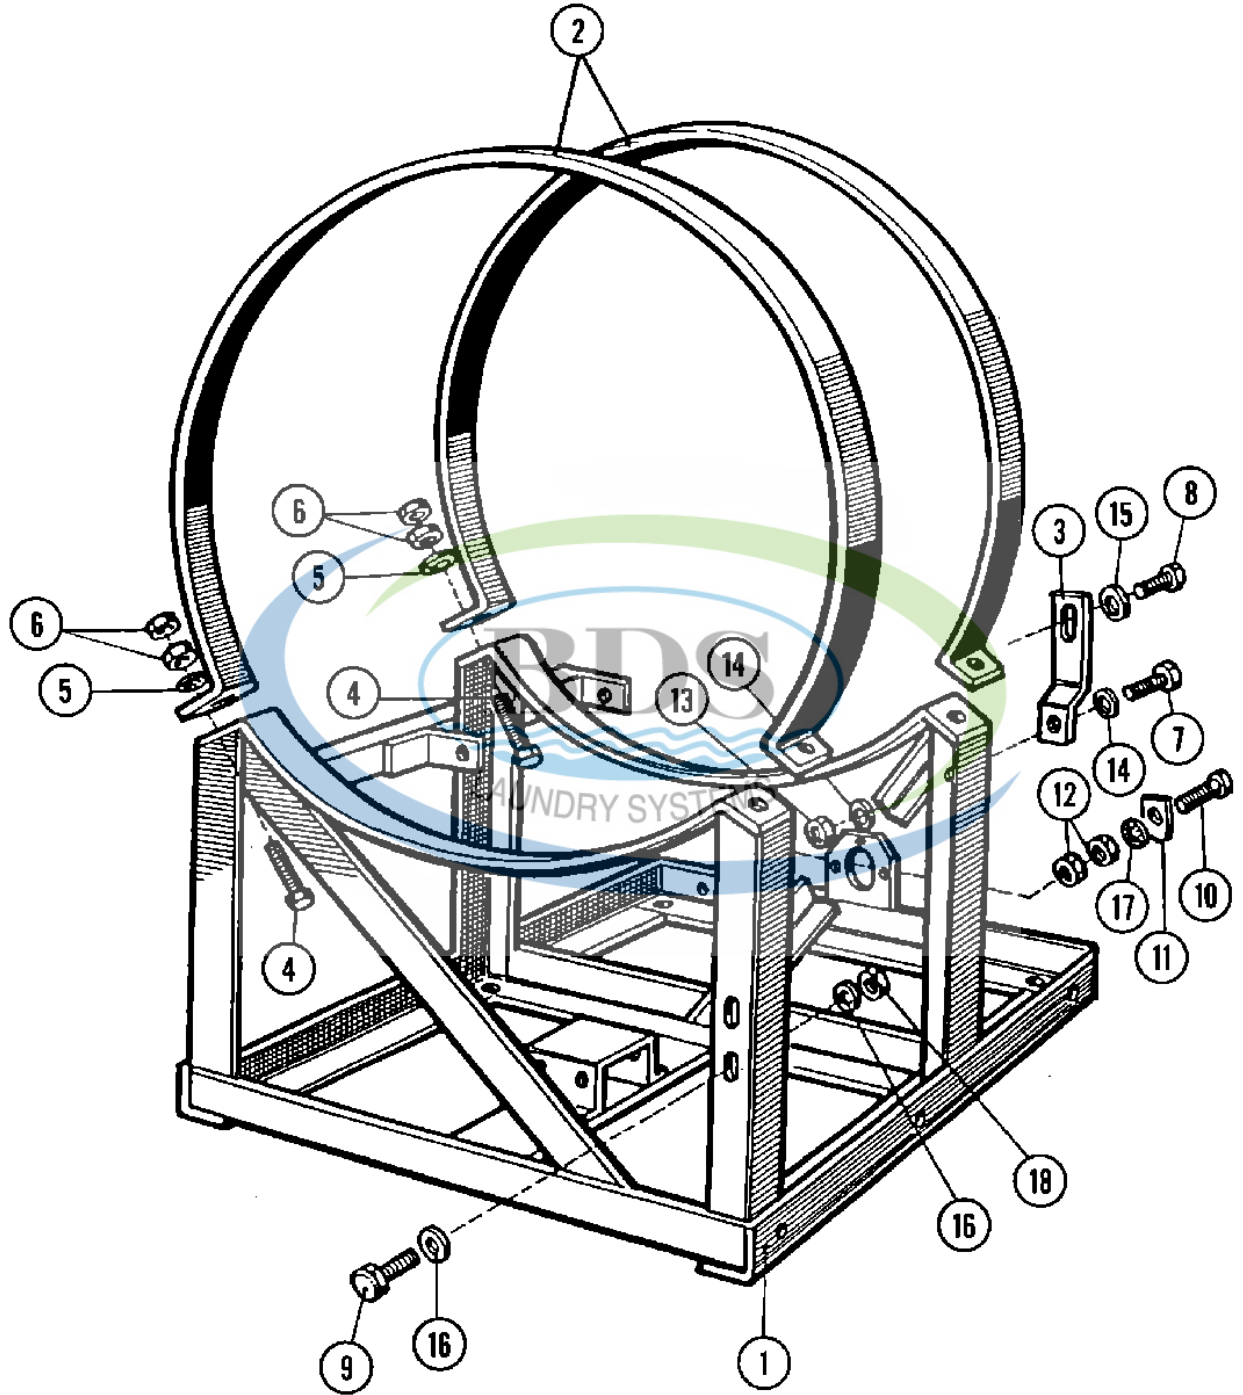

Ref #	Part Number	Qty.	Description
1	NLA	1	FRAME
2	NLA	1	CLAMP, TUB
3	NLA	1	BRACE, TUB SUPPORT
4	NLA	1	BOLT (M10X50)
5	23001400	1	LOCK WASHER, SPRING
6	23001661	1	NUT (M10)
7	23003765	1	BOLT (M8 X 35)
8	23001205	1	BOLT (M8 X 45)
9	23002462	1	BOLT (M6 X 20)
10	NLA	1	BOLT (M6 X 25)
11	23001308	1	HARDWARE, GROUNDING
12	23001312	1	NUT (M6)
13	23001266	1	NUT (M8)
14	23001265	1	WASHER (8)
15	NLA	1	WASHER (DIA. 30 X 8.5 X 2.5)
16	23001309	1	WASHER (6.4) LU
17	23001028	1	LOCKWASHER (EXTERNAL TEETH M6)
18	23001310	1	NUT, SELF LOCKING (M6)
19	NLA	1	WASHER (6.4)