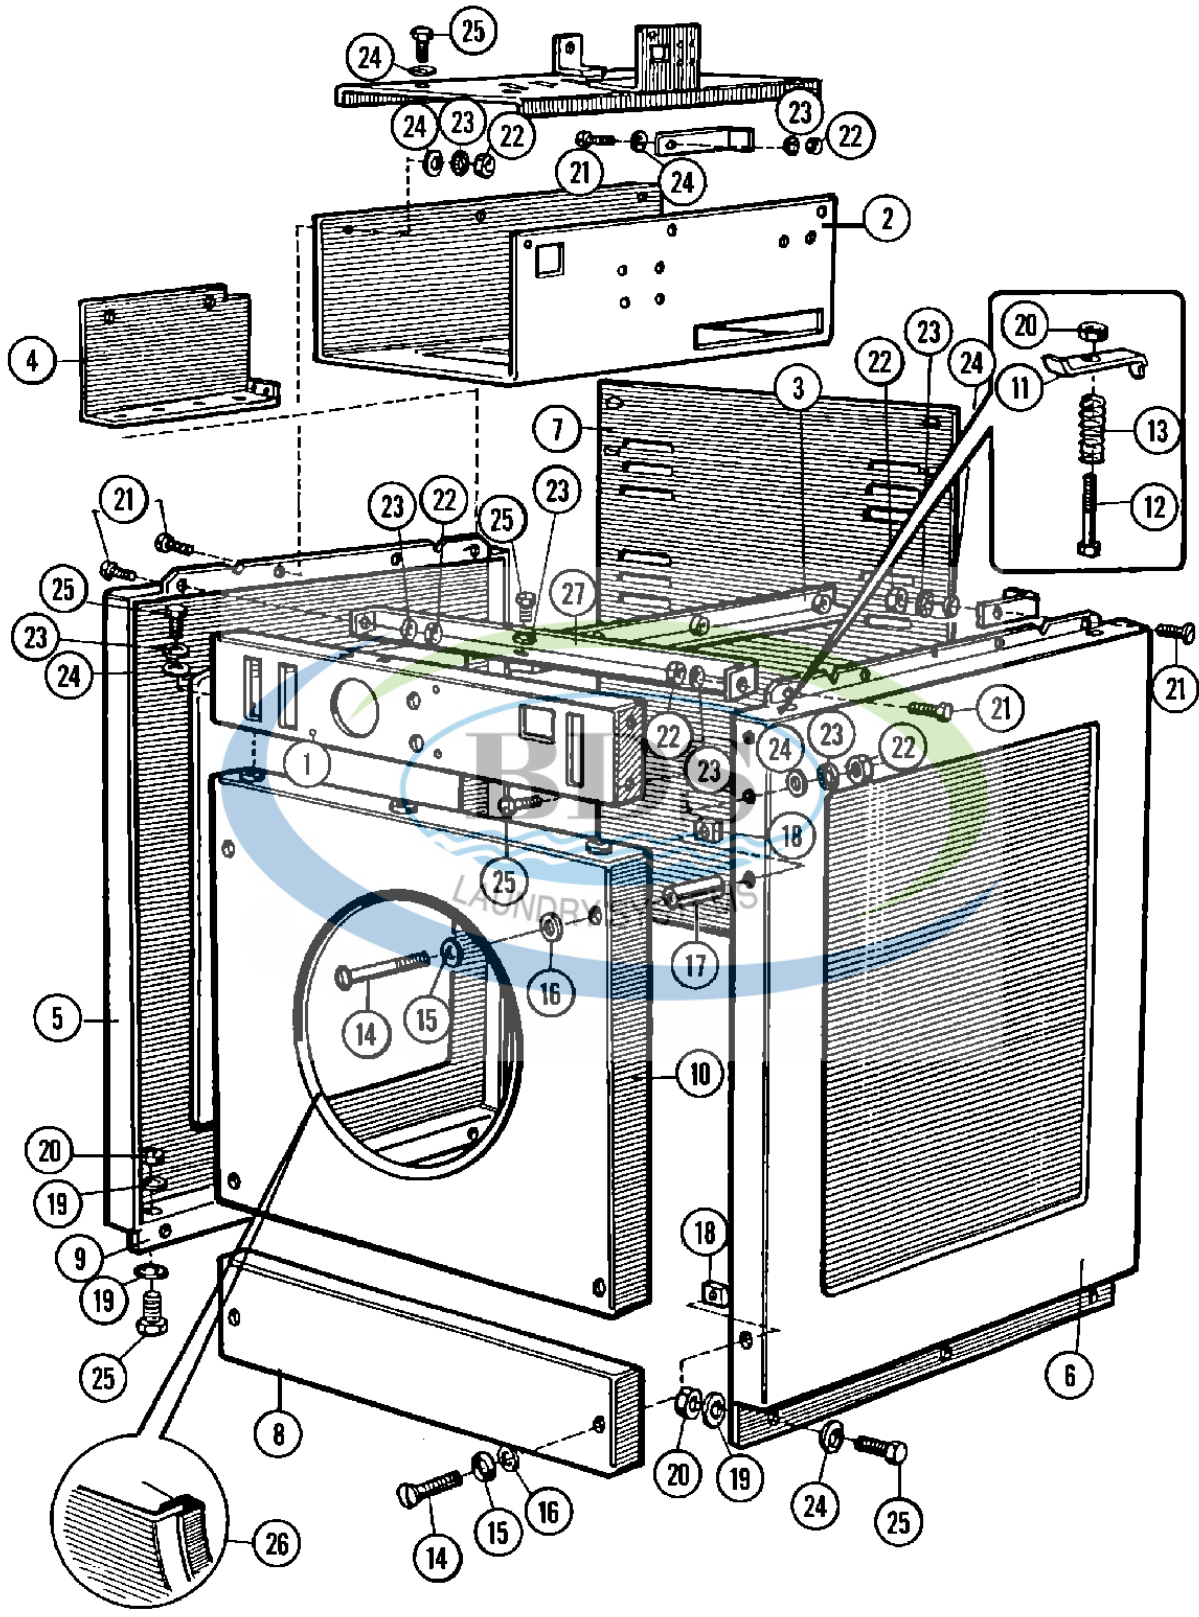

Ref #	Part Number	Qty.	Description
1	NLA	1	PLATE, BACK-UP (COIN METER)
2	NLA	1	TRAY, ELECTRICAL COMPONENTS
3	23001511	1	BOX, HOLDER (ELECTRICAL COMP.)
4	NLA	1	CONDENSATORS, BOX
5	23001430	1	PANEL, SIDE (LT)
6	NLA	1	PANEL, SIDE (RT)
7	23001434	1	PANEL, REAR
8	23001436	1	PANEL, ACCESS (LWR)
9	23001437	1	SUPPORT, SIDE PANEL LU
10	NLA	1	PANEL, FRONT
11	23001442	2	COVER, HOOK
12	23001444	1	BOLT (M6X30)
13	23001445	2	COVER, SPRING
14	23001446	1	SCREW (M5 X 50 STNLS STEEL)
15	23001204	8	WASHER, FINISHING (DIA. 5)
16	23001447	2	WASHER, FIBER (12 X 6 X 2)
17	23001331	1	SPACER, PANEL
18	23001448	6	NUT, RAPID (M5)
19	23001309	1	WASHER (6.4) LU
20	23001310	1	NUT, SELF LOCKING (M6)
21	23001449	1	LOCKING NUT, SELF (M6)
22	23001034	1	NUT (M6)
23	23001028	1	LOCKWASHER (EXTERNAL TEETH M6)
24	23001027	1	WASHER (DIA. 12 X 6.5 X 1.6)
25	23001026	1	BOLT (M6 X 16)
26	23001088	1	TRIM, RUBBER
27	NLA	1	BEAM, CROSS