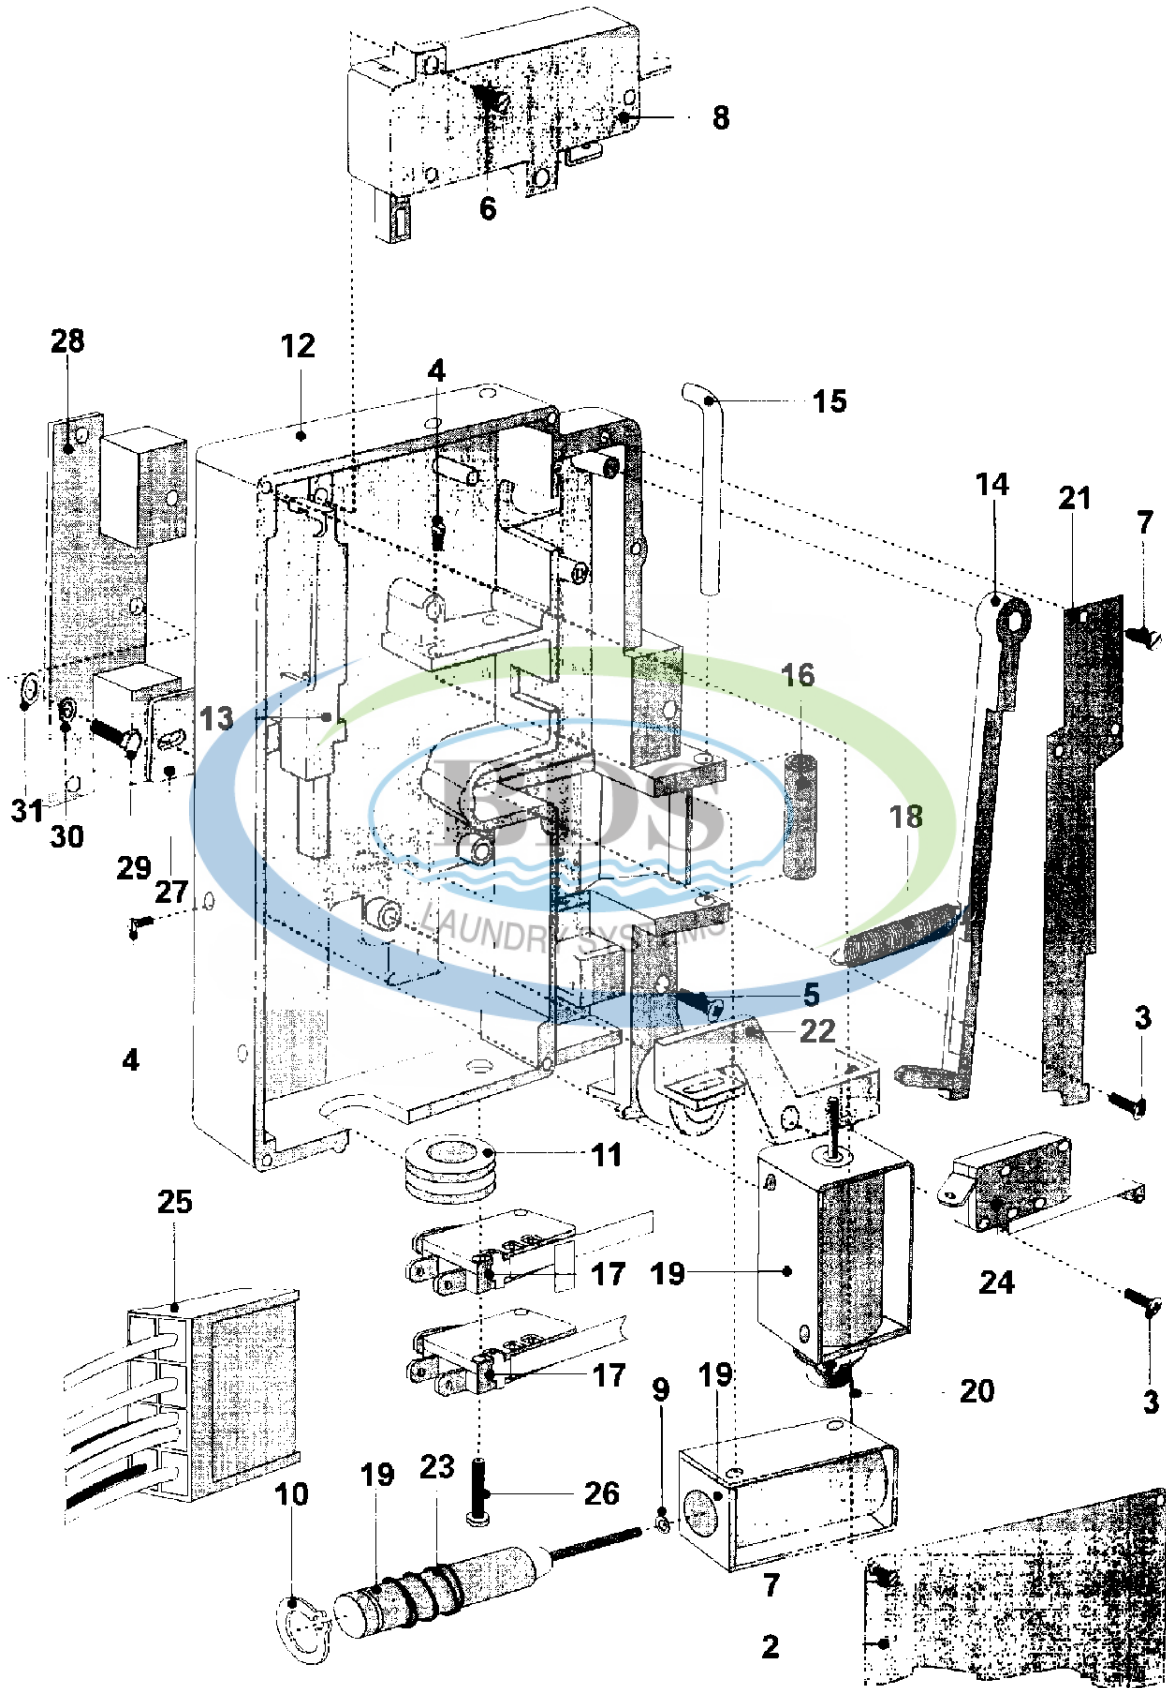

Ref #	Part Number	Qty.	Description
1	23003679	-	(COMPLETE)
1	NLA	-	LOCK, DOOR (COMPLETE)
2	23001130	1	PLATE, COVER (STNLS STEEL)
3	23001131	3	SCREW (M3 X 14 CROSS RECESSED)
4	23001132	4	SCREW (M3 X 4 CROSS RECESSED)
5	23001133	2	SCREW (M5X25 STAINLESS STEEL)
6	23001070	2	SCREW (M4X10)
7	23001134	1	BOLT (M3 X 6)
8	23001135	1	BIMETAL, ACTUATOR (230V)
9	23001136	1	WASHER (DIA. 5.1 X 3.3 X 0.1)
10	23001137	1	RING, RETAINING (G10)
11	23001138	1	BUSHING, CABLE PASSAGE
12	23001140	1	BAR, LOCKING
13	23001142	1	RETAINER, LOCK TUBE (DIA.4X45)
14	23001143	1	LOCK TUBE (DIA. 4X23.5 STNLS)
15	23001144	1	MICROSWITCH, SHORT LEVER
16	23001146	1	COIL (240V)
16	23001147	1	COIL (120V)
17	23001149	1	LEAF SPRING, LATCH BAR
18	23001368	1	SHIM
19	23001156	1	SPACER, LOCK
20	NLA	3	SCREW (M6X12)
21	23001158	3	WASHER (6)
22	23001608	3	WASHER (DIA. 14X8.6X1 STNLS)LU
23	Y23002898	1	GROUND, PLATE LOCK
24	23002899	1	HANDLE, LOCKING PART
25	23002900	1	SPRING, LOCKING PART
26	NLA	1	CORD, OPENING
27	NLA	1	LEVEL, OPENING
28	23002903	1	SPRING, LOCKING PART
29	23002337	1	MICROSWITCH W/ ROLLER ARM
30	23002904	1	WIRING, DOOR LOCK
30	23002905	-	WIRING, DOOR LOCK
31	23002906	2	SCREW (M3X25)