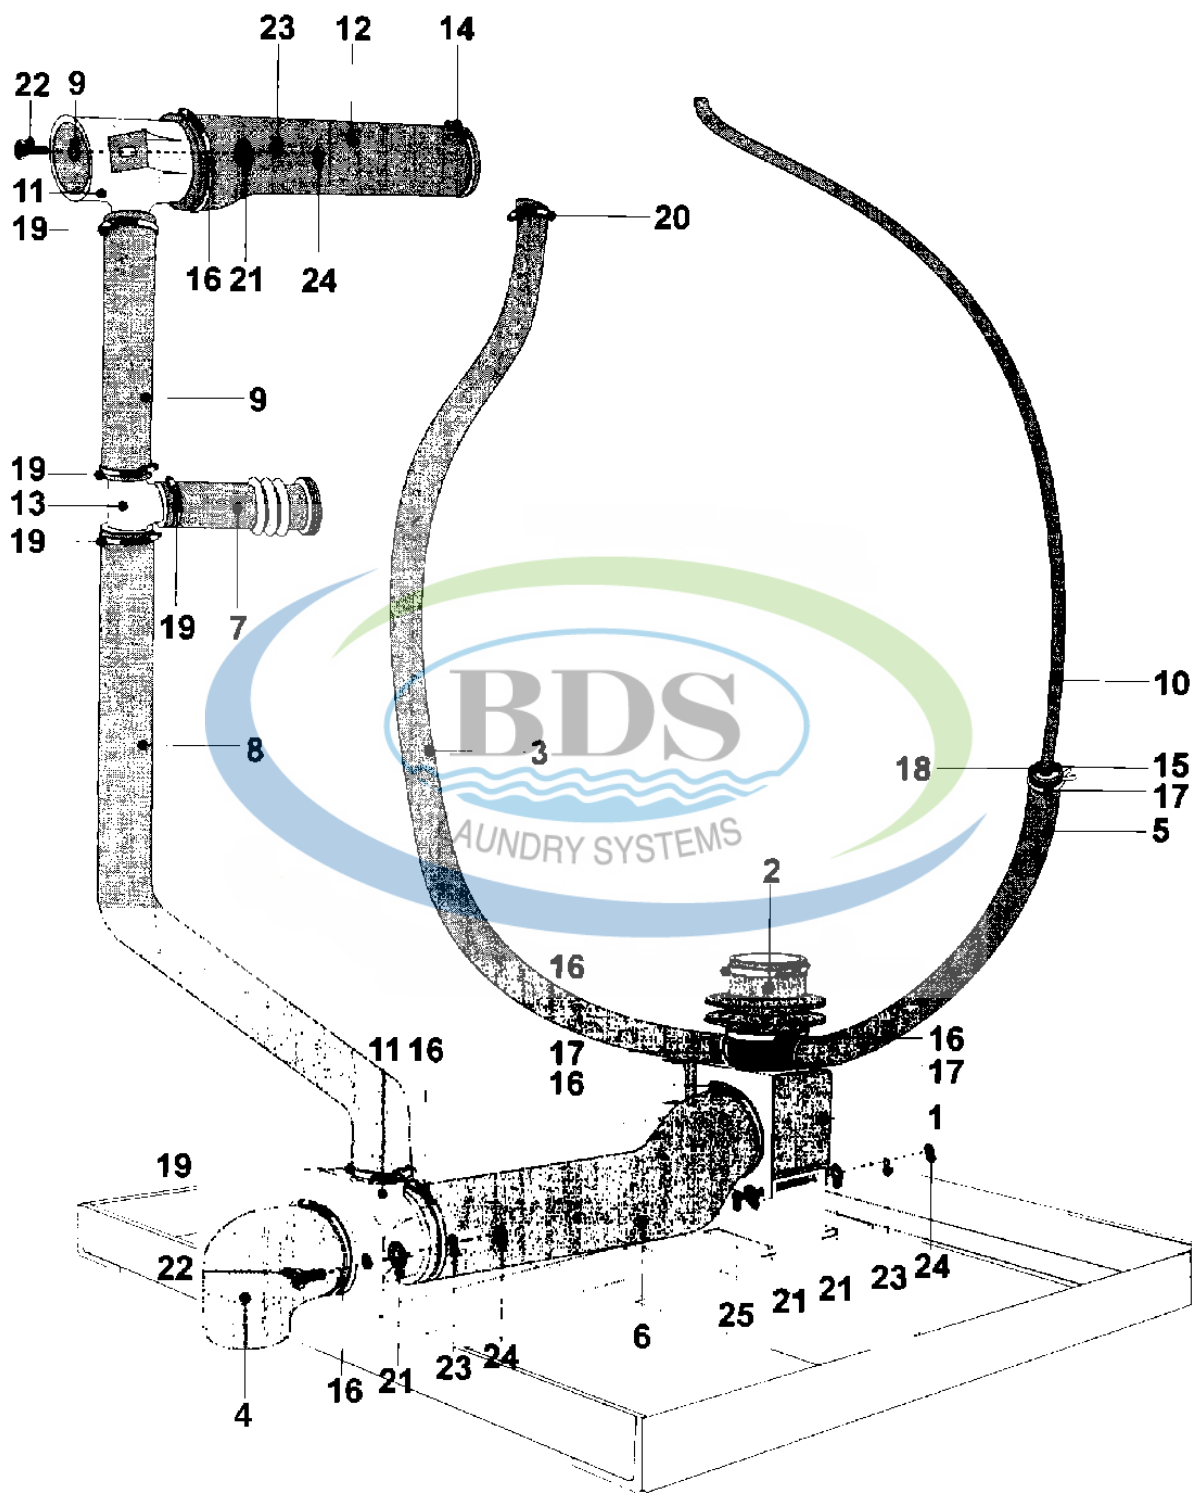

Ref #	Part Number	Qty.	Description
1	23001244	1	VALVE, DRAIN (240V-50/60HZ)
1	23001402	1	VALVE, DRAIN (115V 60HZ)
2	NLA	1	TUB, OUTLET VALVE HOSE
3	23001549	1	HOSE, OUTLET (SOAPHOPPER) LU
4	23003245	1	HOSE, 90 DEGREE OUTLET
5	23001247	1	HOSE, AIR DOME (30 CM)
6	23001248	1	HOSE, DRAIN
7	23001250	1	HOSE, AIR VENT
8	23001251	1	HOSE, OVERFLOW
9	23001203	2	WASHER (DIA. 16 X 8.4 X 1.6)
10	23001252	1	HOSE, WATER LEVEL SWITCH
11	23001253	2	DRAIN TEE
12	23004241	1	AIR VENT HOSE, SOAP BOX
13	23001255	1	TEE, OVERFLOW HOSE
14	23001289	1	CLAMP, HOSE (60-80)
15	596669	1	CLAMP, CORBIN (A5.5)
16	696392	6	CLAMP, HOSE (70-90)
17	23001259	3	CLAMP, CORBIN (A17.5)
18	23001260	1	BUSHING, AIR DOME HOSE
19	616099	5	CLAMP, HOSE (32-50)
20	616099	1	CLAMP, HOSE (20-32)
21	23002437	8	WASHER M8
22	NLA	4	BOLT M8X20
23	NLA	6	WASHER (M8)
24	23001266	6	NUT (M8)
25	23002908	2	SCREW (M8X120)