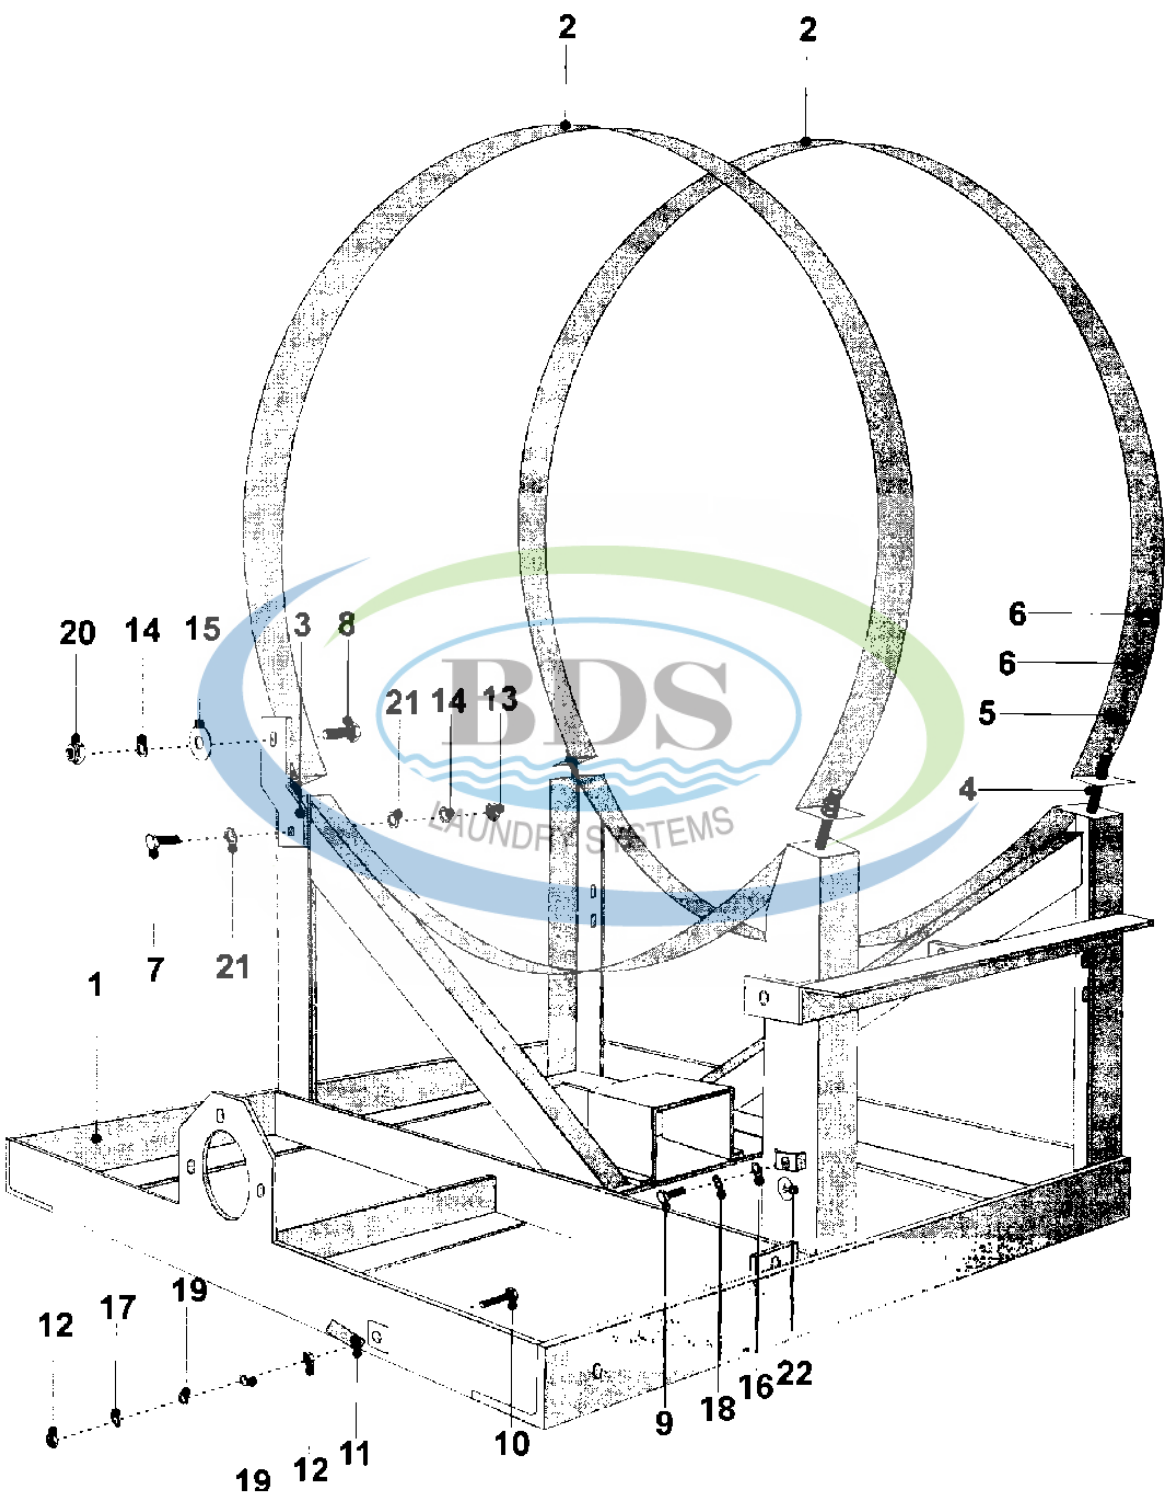

Ref #	Part Number	Qty.	Description
1	23001403	-	MOTOR (THREE PHASE-240/208V)
1	23001405	1	MOTOR (SINGLE PHASE 115V)
2	23003329	2	RING, SLIDING
3	NLA	1	V-PULLEY (DIA. 53 60HZ)
4	23001410	1	RING, TOLERANCE (DIA. 28)
5	NLA	1	SHAFT, MOTOR
6	23002929	2	SCREW, SOCKET SET (M8X10)
7	23001413	1	MOTOR, SPRING
8	23003788	2	WASHER (10/5)
9	23001400	2	LOCK WASHER, SPRING
10	NLA	2	BOLT M10X25
11	23001415	1	PULLEY, BASKET
12	NLA	2	SCREW (M5X6)
13	23001282	1	WASHER (DIA. 37 X 13 X 3)
14	23001417	2	V-BELT (10 X 1575)
15	23001418	1	BOLT (M12-1.75 X 25)
16	23002658	1	WASHER (12)
17	23001420	2	MOTOR, SUSPENSION RUBBER
18	NLA	1	COVER, PLASTIC

Ref #	Part Number	Qty.	Description
1	23003287	1	PANEL, CONTROL (W/COIN METER)
2	NLA	1	BOX/ELECTRICAL COMPONENTS
3	NLA	1	HOLDER, ELEC. COMPONENT BOX
4	23002462	4	SCREW (M6X20)
5	23001335	4	BOLT (M6X25)
6	23003291	1	PANEL, SIDE (LT)
7	23003293	1	PANEL, SIDE (RT)
8	23003295	1	PANEL, REAR
9	23003297	1	PANEL, SERVICE
10	23003298	2	SUPPORT, SIDE PANEL
11	23002354	24	SCREW (M6X16)
12	NLA	1	PANEL, FRONT
13	NLA	1	HOLDER, COMPONENTS
14	23001442	2	COVER, HOOK
15	23001088	1	RUBBER TRIM
16	23002463	2	SCREW (M6X30)
17	23001445	2	COVER, SPRING
18	23001446	6	SCREW (M5 X 50 STNLS STEEL)
19	23001204	6	WASHER, FINISHING (DIA. 5)
20	23001447	6	WASHER, FIBER (12 X 6 X 2)
21	23002860	4	TUBE, DISTANCE
22	23001448	3	NUT, RAPID (M5)
23	23001309	20	WASHER (6.4) LU
24	23002471	10	NUT
25	NLA	5	BOLT (M6X16)
26	23002651	9	NUT (M6)
27	23001734	33	WASHER (M6)
28	23001027	35	WASHER (DIA. 12 X 6.5 X 1.6)