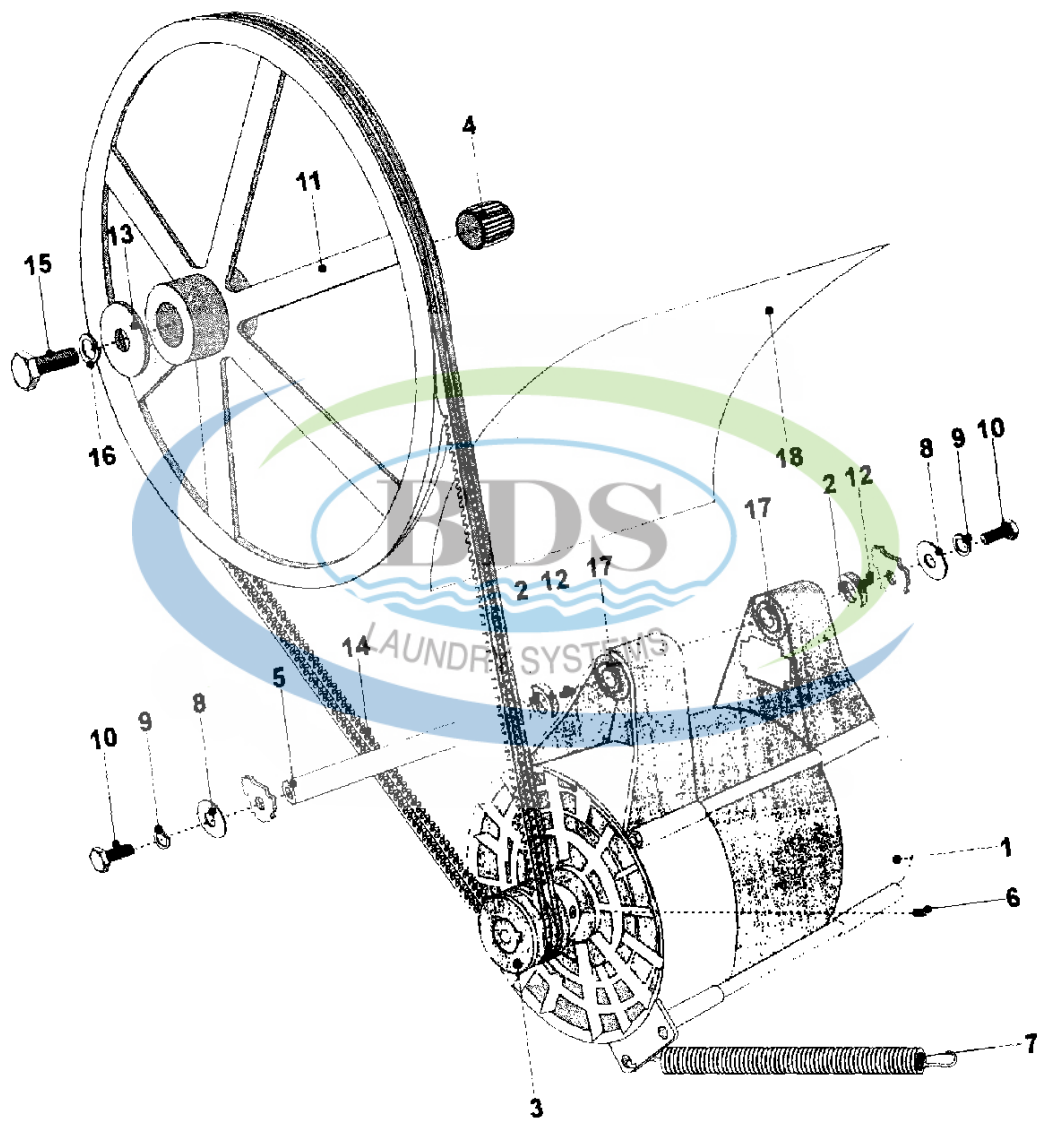

Ref #	Part Number	Qty.	Description
1	NLA	1	TUB (COMPLETE)
2	NLA	1	DRUM/SHAFT
3	NLA	1	TUB
4	NLA	1	BASE PLATE (STNLS STEEL)
4	NLA	1	BASE PLATE (WITHOUT HOLES)
5	23002399	2	NUT(M4)
6	NLA	1	RING
7	NLA	1	SHIELD
8	23001387	1	GASKET, SHELL (REAR)
9	23001200	1	HINGE, MIRCO SWITCH
10	23001206	1	BRACKET, MOTOR HARNESS
11	23001708	1	WASHER (5.3)
12	23001594	3	BLIND, HEATING ELEMENT
13	23004485	1	LOCK WASHER (M5) LU
14	23001592	1	ADAPTOR
15	23002179	1	WASHER
16	NLA	1	INJECTOR (LOW PRESSURE)
17	NLA	2	ELBOW (1/2``)
18	NLA	1	TUBE (1/2``)
19	NLA	1	CLAMP, STEAM TUBE
20	23002646	12	SCREW (M8X40)
21	NLA	12	WASHER (8)
22	23001266	12	NUT (M8)
23	NLA	1	CLAMP, SUPPORT
24	W10244602	1	NUT (M5)
25	NLA	1	VALVE, STEAM (1/2``)
26	NLA	1	TUBE (1/2``-15CM)
27	23003484	1	SCREW (M5X15)
28	NLA	4	SCREW (M4X8)
29	23001204	4	WASHER, FINISHING (DIA. 5)
30	23002473	1	RUBBER TRIM
31	23003765	1	BOLT (M8 X 35)
31	23002646	1	SCREW (M8X40)
32	NLA	2	SCREW (M4X16)

Ref #	Part Number	Qty.	Description
1	23001403	-	MOTOR (THREE PHASE-240/208V)
1	23001405	1	MOTOR (SINGLE PHASE 115V)
2	23003329	2	RING, SLIDING
3	NLA	1	V-PULLEY (DIA. 53 60HZ)
4	23001410	1	RING, TOLERANCE (DIA. 28)
5	NLA	1	SHAFT, MOTOR
6	23002929	2	SCREW, SOCKET SET (M8X10)
7	23001413	1	MOTOR, SPRING
8	23003788	2	WASHER (10/5)
9	23001400	2	LOCK WASHER, SPRING
10	NLA	2	BOLT M10X25
11	23001415	1	PULLEY, BASKET
12	NLA	2	SCREW (M5X6)
13	23001282	1	WASHER (DIA. 37 X 13 X 3)
14	23001417	2	V-BELT (10 X 1575)
15	23001418	1	BOLT (M12-1.75 X 25)
16	23002658	1	WASHER (12)
17	23001420	2	MOTOR, SUSPENSION RUBBER
18	NLA	1	COVER, PLASTIC