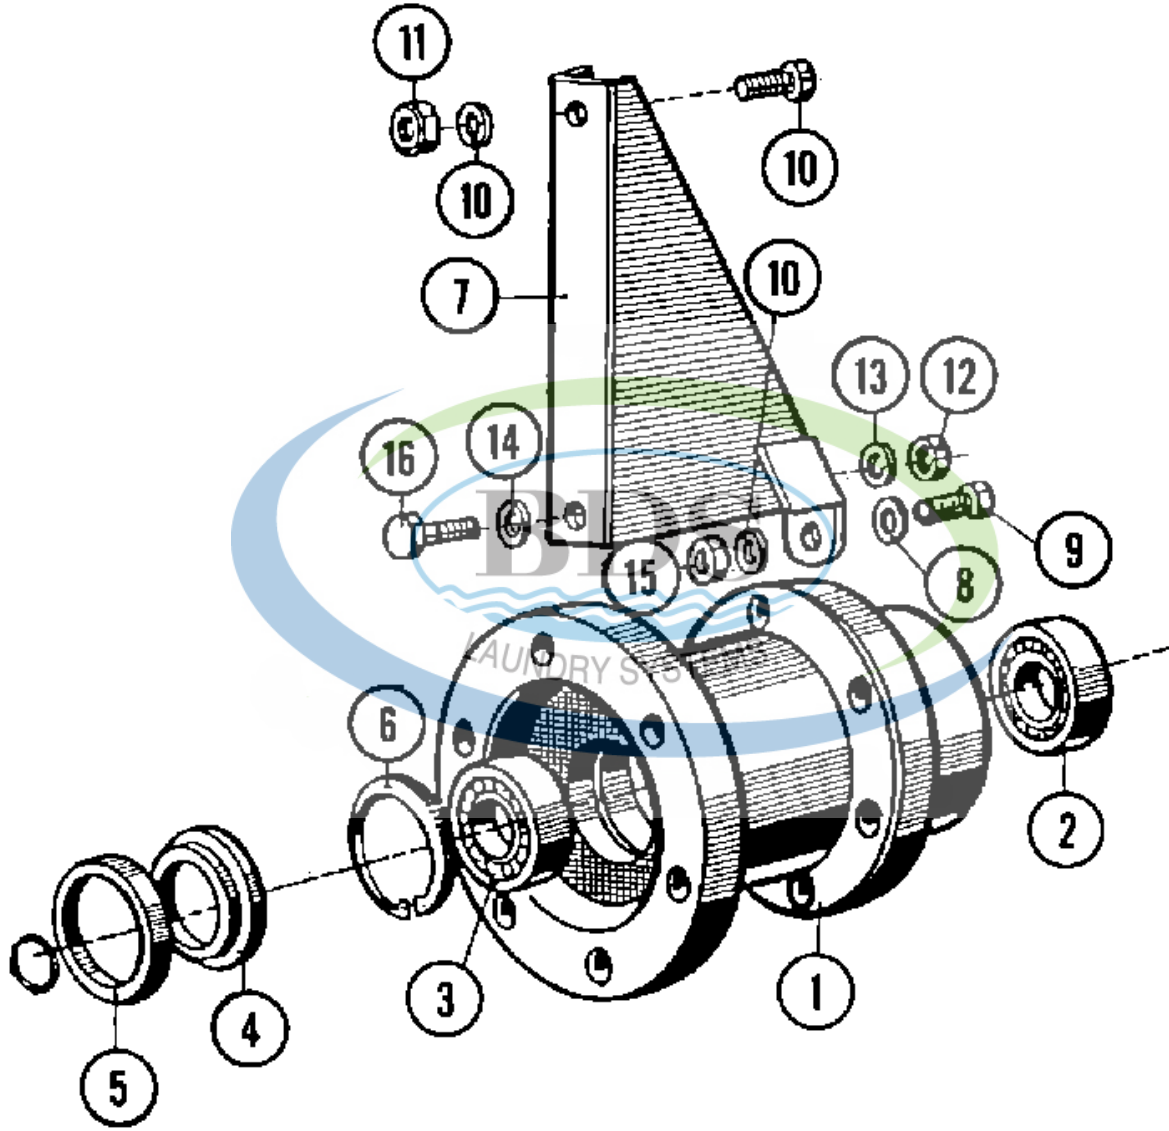

Ref #	Part Number	Qty.	Description
1	23003795	1	TRUNNION (CASTING ONLY)
2	23001391	1	BEARING (REAR)
3	23001015	1	BEARING (REAR)
4	23001393	1	SEAL, WATER
5	23001395	1	RING, SEAL
6	23001396	1	SNAP RING, INTERNAL LU
7	NLA	1	SPOKE
8	NLA	1	WASHER (10.5)
9	23003765	1	BOLT (M8 X 35)
10	23001265	1	WASHER (8)
11	23001306	1	LOCKING NUT, SELF
12	23001661	1	NUT (M10)
13	23001400	1	LOCK WASHER, SPRING
14	23001201	6	WASHER (DIA. 22X11X1 BRASS)
15	23001266	1	NUT (M8)
16	23003354	1	BOLT (M10 X 25 STNLS STEEL)
17	NLA	1	TRUNNION ASSEMBLY