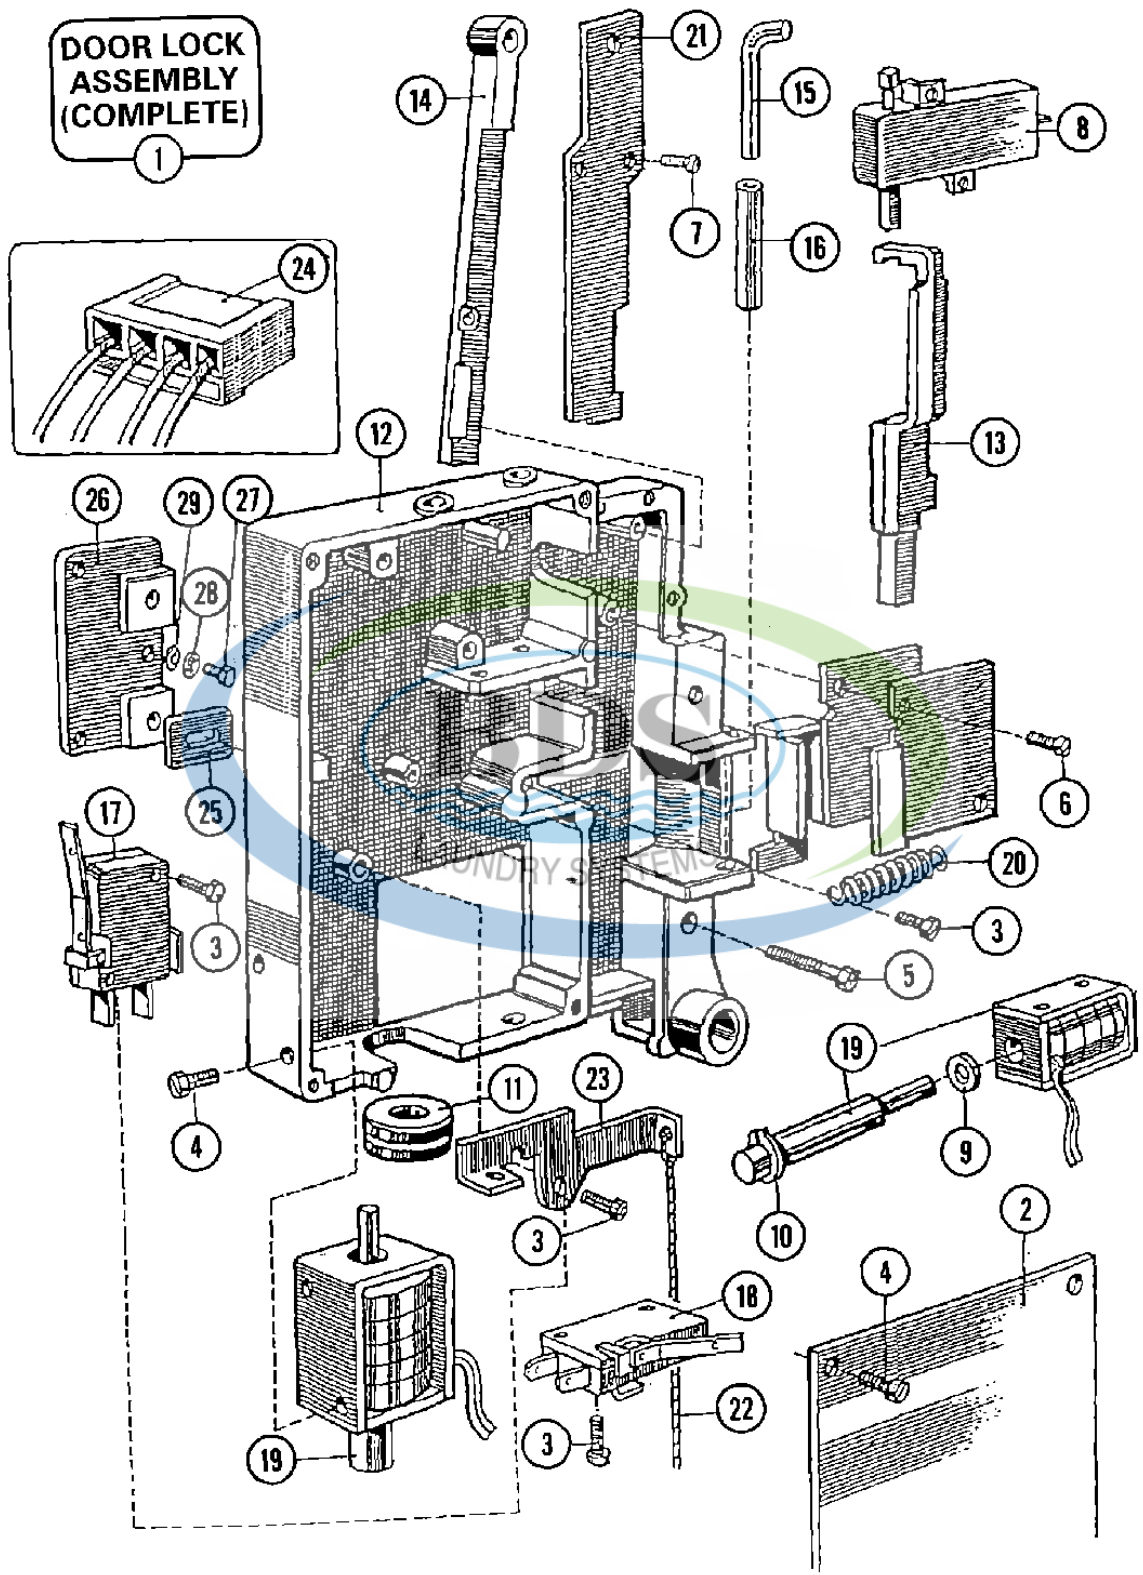

Ref #	Part Number	Qty.	Description
1	23003679	1	DOORLOCK (COMPLETE-220V 50/60)
2	23001130	1	PLATE, COVER (STNLS STEEL)
3	23001131	1	SCREW (M3 X 14 CROSS RECESSED)
4	23001132	1	SCREW (M3 X 4 CROSS RECESSED)
5	23001133	1	SCREW (M5 X 25 STNLS STEEL)
6	23001070	1	SCREW (M4X10)
7	23001134	1	BOLT (M3 X 6)
8	23001135	1	BIMETAL, ACTUATOR (230V)
9	23001136	1	WASHER (DIA. 5.1 X 3.3 X 0.1)
10	23001137	1	RING, RETAINING (G10)
11	23001138	1	BUSHING, CABLE PASSAGE
12	NLA	1	HOUSING, DOOR LOCK
13	23001140	1	BAR, LOCKING
14	23001141	1	BAR, HANDLE LATCH
15	23001142	4	RETAINER, LOCK TUBE (DIA.4X45)
16	23001143	1	TUBE, LOCK (DIA. 4X23.5 STNLS)
17	23001144	1	MICROSWITCH, LEVER (SHORT)
18	23001145	1	MICROSWITCH, LEVER (LONG)
19	23001146	1	COIL (240V)
19	23001147	1	COIL (120V)
20	23002900	1	COIL SPRING, HANDLE LATCH BAR
21	23001149	1	LEAF SPRING, LATCH BAR
22	23001152	1	CORD, EMERGENCY OPENING
23	23001153	1	LEVER, EMERGENCY OPENING
24	23001154	1	WIRING HARNESS, DOORLOCK (OPL)
25	23001368	1	SHIM
26	23001156	1	SPACER, LOCK
27	23001157	1	BOLT (M6 X 12 STNLS STEEL)
28	23001158	1	SPRING, LOCKWASHER (M6)
29	23001608	1	WASHER (DIA. 14X8.6X1 STNLS)LU