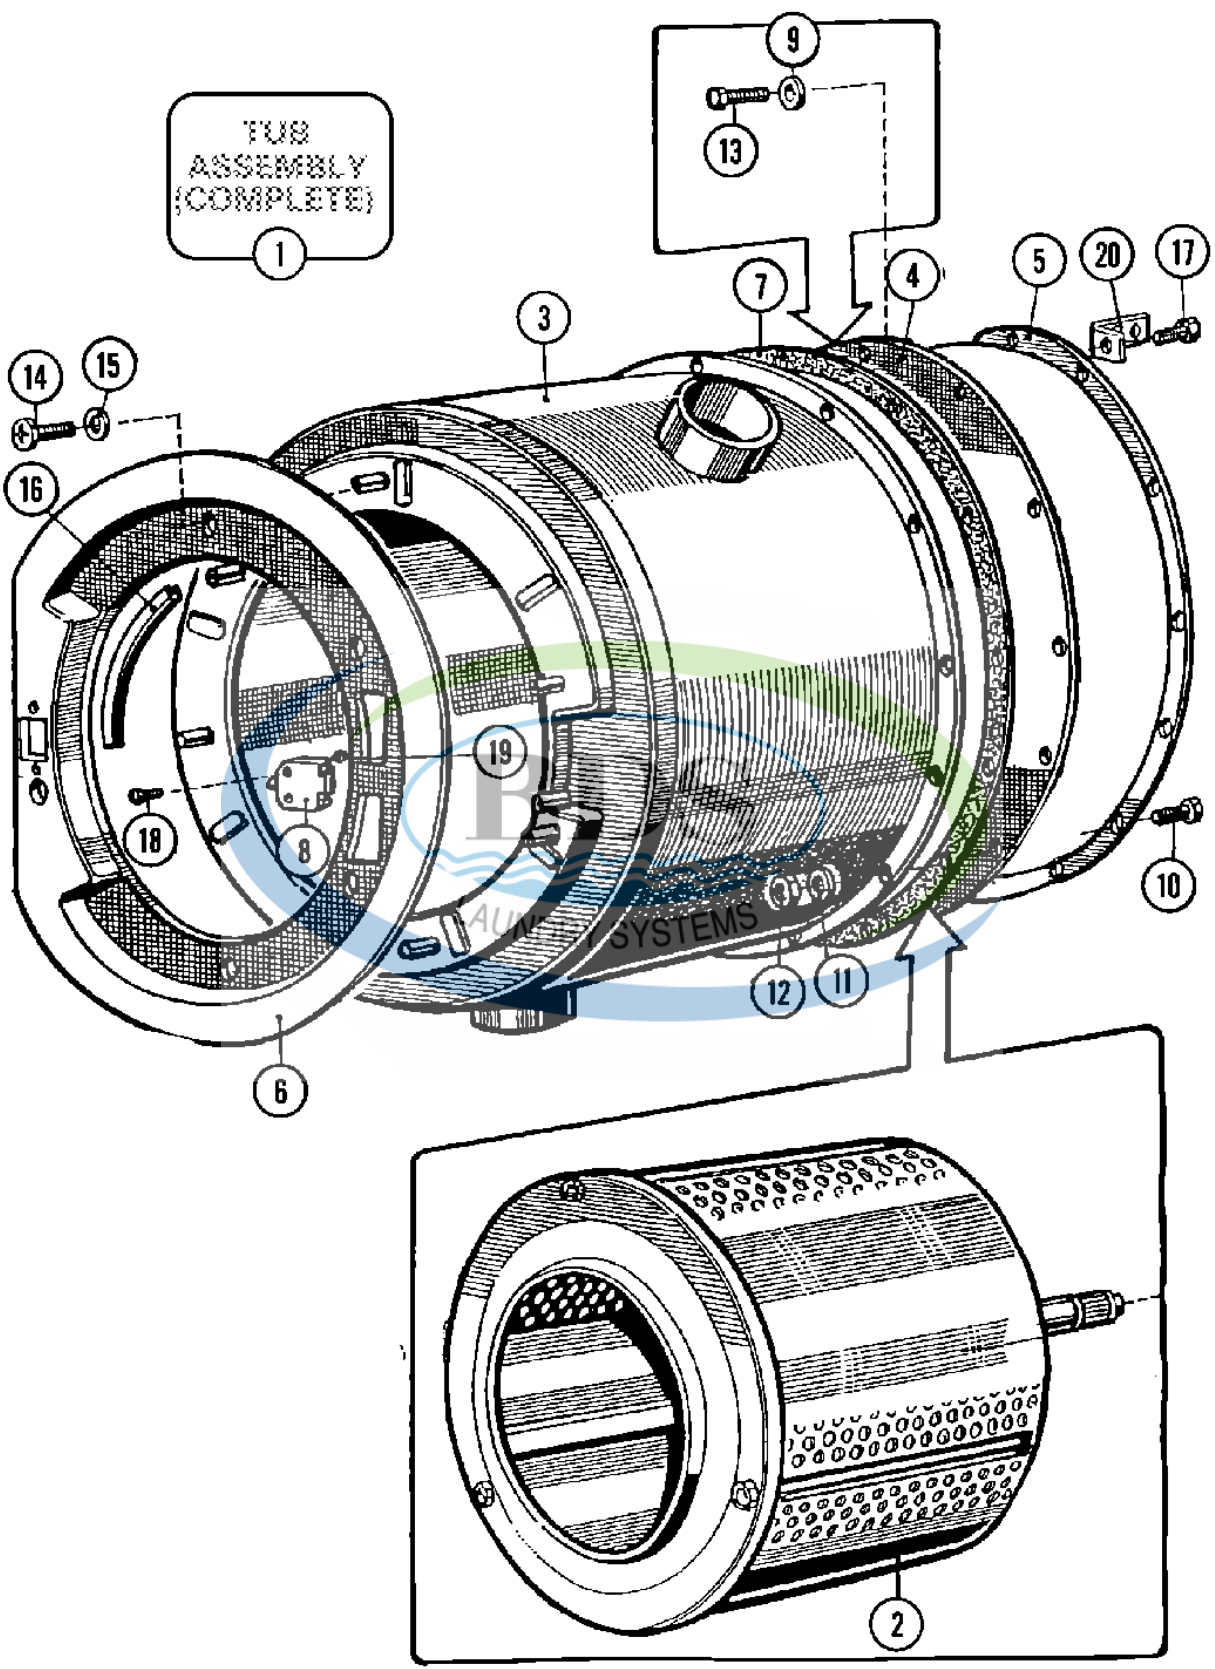

Ref #	Part Number	Qty.	Description
1	NLA	1	TUB (COMPLETE)
2	NLA	1	DRUM & SHAFT
3	23001379	1	SHELL (OUTER)
4	NLA	1	PLATE, BACK (STNLS STEEL)
5	NLA	1	RING, CLAMP (12 HOLES)
6	NLA	1	SHIELD
7	23001386	1	GASKET, SHELL (REAR)
8	23001200	1	HINGE, MIRCO SWITCH
9	23001201	6	WASHER (DIA. 22X11X1 BRASS)
10	23001388	1	BOLT (M8 X 40)
11	23001265	1	WASHER (8)
12	23001306	1	LOCKING NUT, SELF
13	23001389	1	BOLT (M10 X 25 STNLS STEEL)
14	8173901	1	SCREW (M4 X 8 STNLS STEEL)
15	23001204	8	WASHER, FINISHING (DIA. 5)
16	23002473	1	TRIM, RUBBER
17	23001304	1	BOLT (M8 X 35)
18	W10295997	1	SCREW (M4 X 16 CK)
19	23001055	1	NUT (M4)
20	23001206	3	BRACKET, MOTOR HARNESS