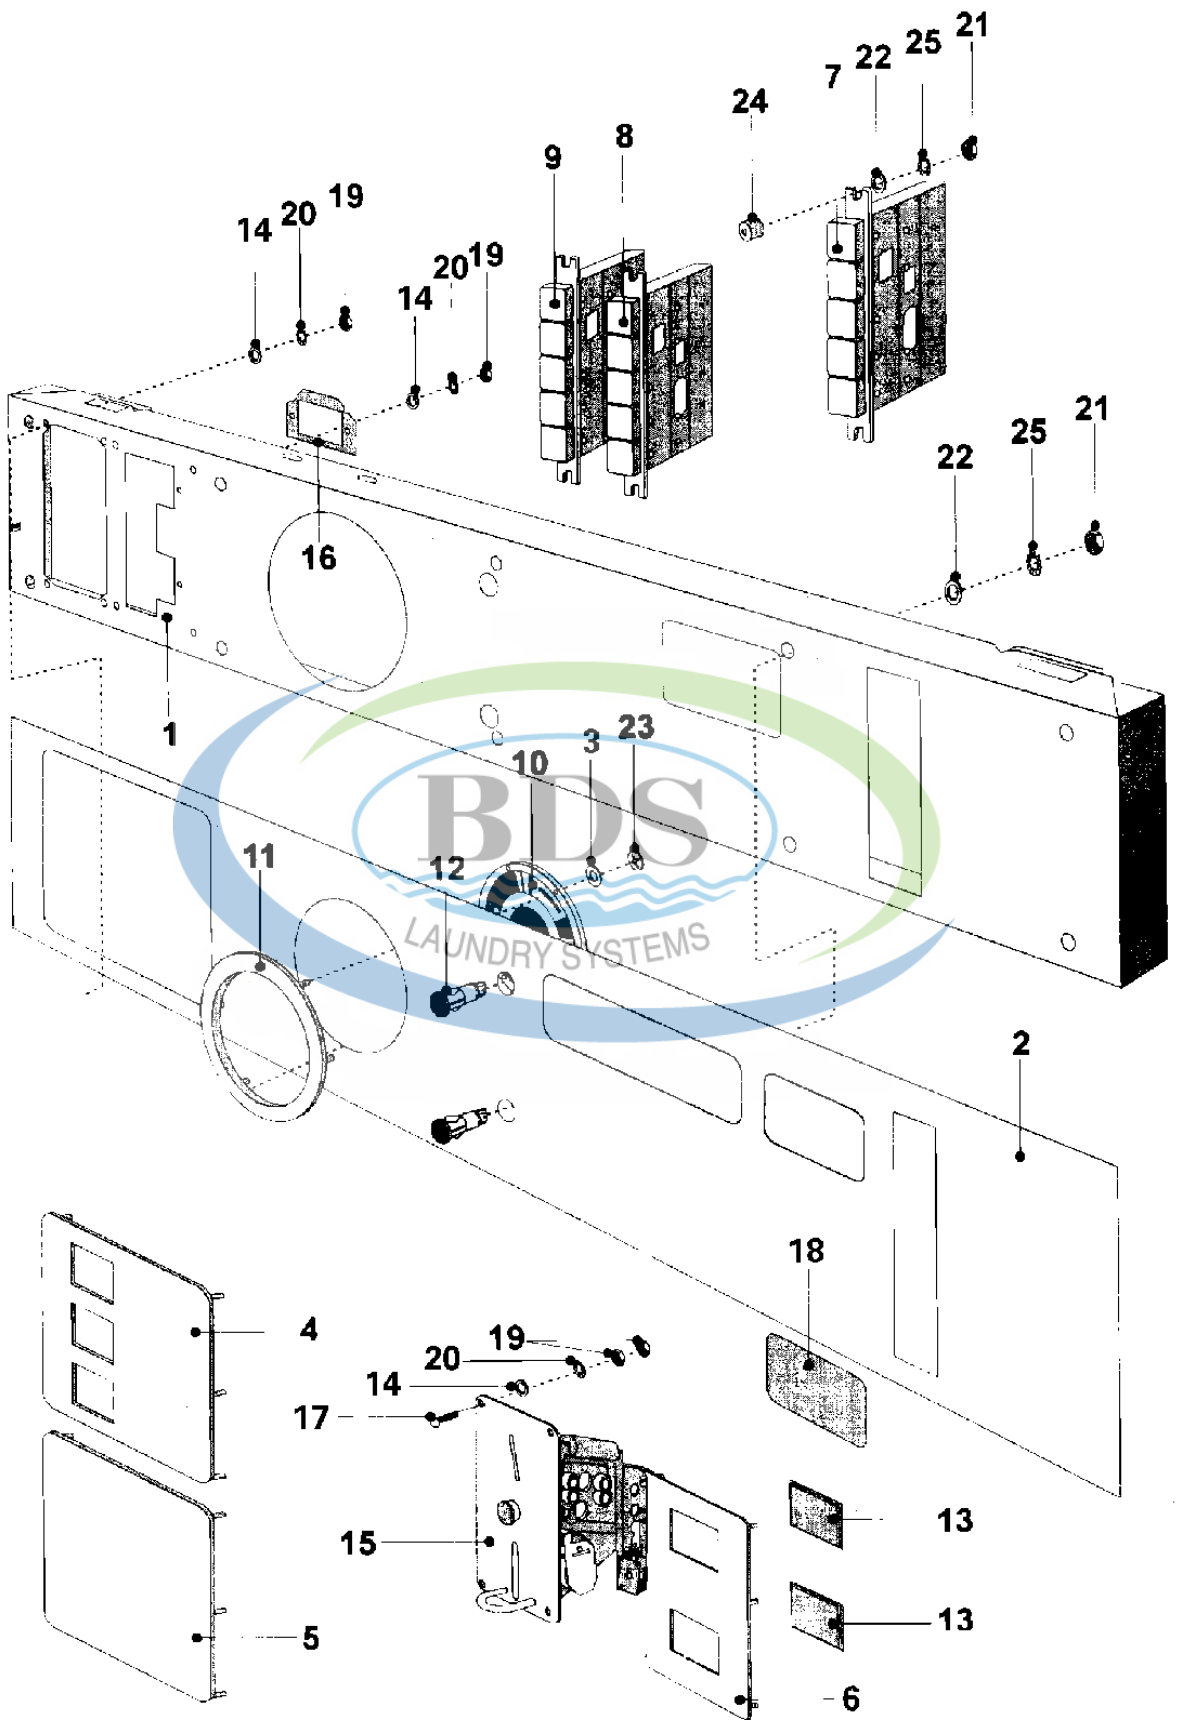

Ref #	Part Number	Qty.	Description
1	23003287	1	PANEL, CONTROL
2	NLA	1	PANEL, FACIA (20C ON 3)
3	23002325	6	WASHER
4	NLA	1	PLATE, INDEX (PUSH BUTTONS)
5	NLA	1	PLATE, INDEX
6	NLA	1	PLATE, INDEX (WITHOUT HOLES)
6	NLA	1	PLATE, INDEX (COIN METER)
7	23002491	1	SWITCH, PROGRAM SELECTOR
8	23002492	1	SWITCH, SELECTOR W/RED BUTTON
9	23002493	1	SWITCH, SELECTOR
10	NLA	1	DISK, INDICATOR (SYMBOLS)
10	NLA	1	DISK, INDICATOR (ENGLISH)
11	NLA	1	ORNAMENTAL RING INDICATOR DISC
12	23001046	2	LAMP, INDICATOR
13	NLA	1	LENS, TRANSPARENT
13	NLA	1	LENS, TRANSPARENT RED
13	NLA	1	INSERT, ALUMINIUM
14	23001670	12	WASHER (M4)
15	23001063	1	COIN METER (25 CENTS-240V)
15	NLA	1	COIN METER (25 CENTS-115V)
16	23002864	2	PLATE, FIXATION (PLEXI)
17	23001064	4	SCREW (M3X10)
18	NLA	1	PLATE, INSERT
19	NLA	16	WASHER, LOCK
20	NLA	12	LOCKWASHER (M3)
21	23001014	16	NUT(M4)
22	23001056	16	WASHER (4.3)
23	NLA	6	SPEEDNUT (M3)
24	23001058	6	SPACER
25	NLA	16	WASHER (4)