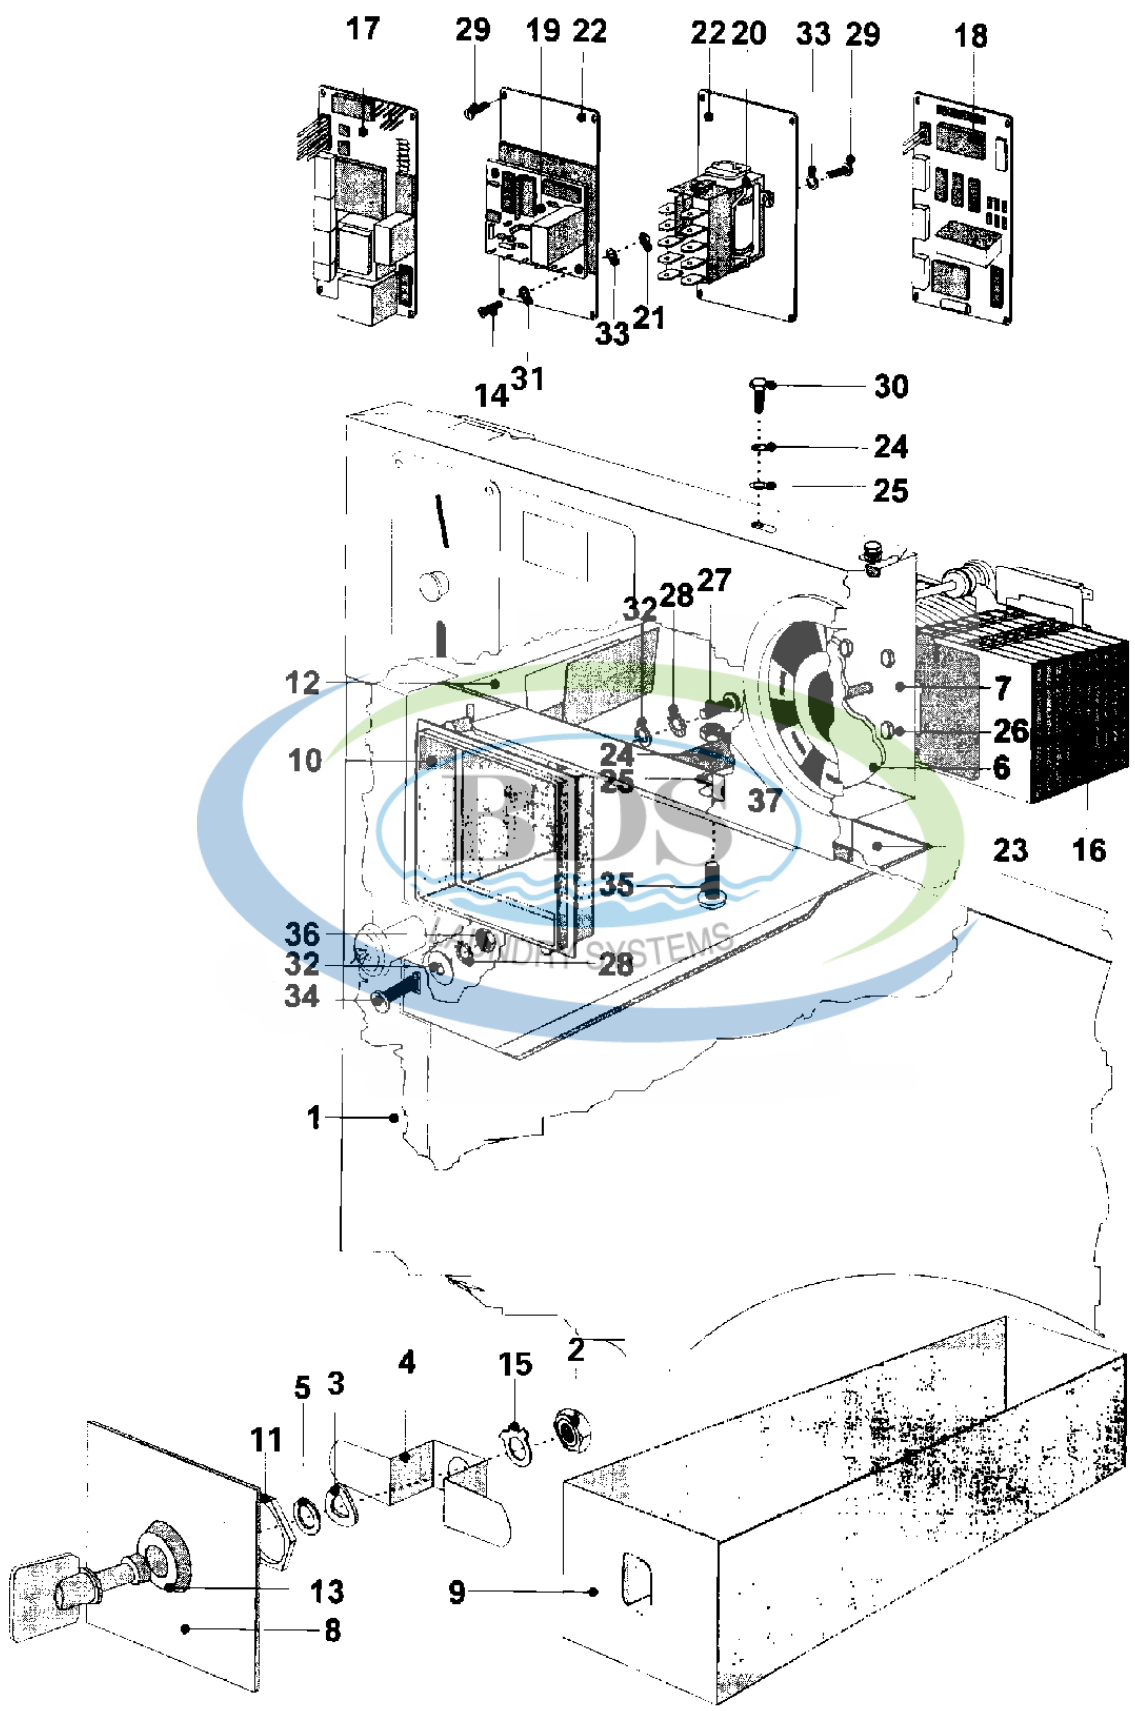

Ref #	Part Number	Qty.	Description
1	NLA	1	PLATE, BACK-UP (COIN METER)
2	NLA	1	TRAY, ELECTRICAL COMPONENTS
3	23001511	1	BOX, HOLDER (ELECTRICAL COMP.)
4	NLA	1	CONDENSATORS, BOX
5	23001430	1	PANEL, SIDE (LT)
6	NLA	1	PANEL, SIDE (RT)
7	23001434	1	PANEL, REAR
8	23001436	1	PANEL, ACCESS (LWR)
9	23001437	1	SUPPORT, SIDE PANEL LU
10	NLA	1	PANEL, FRONT
11	23001442	2	COVER, HOOK
12	23001444	1	BOLT (M6X30)
13	23001445	2	COVER, SPRING
14	23001446	1	SCREW (M5 X 50 STNLS STEEL)
15	23001204	8	WASHER, FINISHING (DIA. 5)
16	23001447	2	WASHER, FIBER (12 X 6 X 2)
17	23001331	1	SPACER, PANEL
18	23001448	6	NUT, RAPID (M5)
19	23001309	1	WASHER (6.4) LU
20	23001310	1	NUT, SELF LOCKING (M6)
21	23001449	1	LOCKING NUT, SELF (M6)
22	23001034	1	NUT (M6)
23	23001028	1	LOCKWASHER (EXTERNAL TEETH M6)
24	23001027	1	WASHER (DIA. 12 X 6.5 X 1.6)
25	23001026	1	BOLT (M6 X 16)
26	23001088	1	TRIM, RUBBER
27	NLA	1	BEAM, CROSS

Ref #	Part Number	Qty.	Description
1	23003287	1	PANEL, CONTROL
2	NLA	1	PANEL, FACIA (20C ON 3)
3	23002325	6	WASHER
4	NLA	1	PLATE, INDEX (PUSH BUTTONS)
5	NLA	1	PLATE, INDEX
6	NLA	1	PLATE, INDEX (WITHOUT HOLES)
6	NLA	1	PLATE, INDEX (COIN METER)
7	23002491	1	SWITCH, PROGRAM SELECTOR
8	23002492	1	SWITCH, SELECTOR W/RED BUTTON
9	23002493	1	SWITCH, SELECTOR
10	NLA	1	DISK, INDICATOR (SYMBOLS)
10	NLA	1	DISK, INDICATOR (ENGLISH)
11	NLA	1	ORNAMENTAL RING INDICATOR DISC
12	23001046	2	LAMP, INDICATOR
13	NLA	1	LENS, TRANSPARENT
13	NLA	1	LENS, TRANSPARENT RED
13	NLA	1	INSERT, ALUMINIUM
14	23001670	12	WASHER (M4)
15	23001063	1	COIN METER (25 CENTS-240V)
15	NLA	1	COIN METER (25 CENTS-115V)
16	23002864	2	PLATE, FIXATION (PLEXI)
17	23001064	4	SCREW (M3X10)
18	NLA	1	PLATE, INSERT
19	NLA	16	WASHER, LOCK
20	NLA	12	LOCKWASHER (M3)
21	23001014	16	NUT(M4)
22	23001056	16	WASHER (4.3)
23	NLA	6	SPEEDNUT (M3)
24	23001058	6	SPACER
25	NLA	16	WASHER (4)