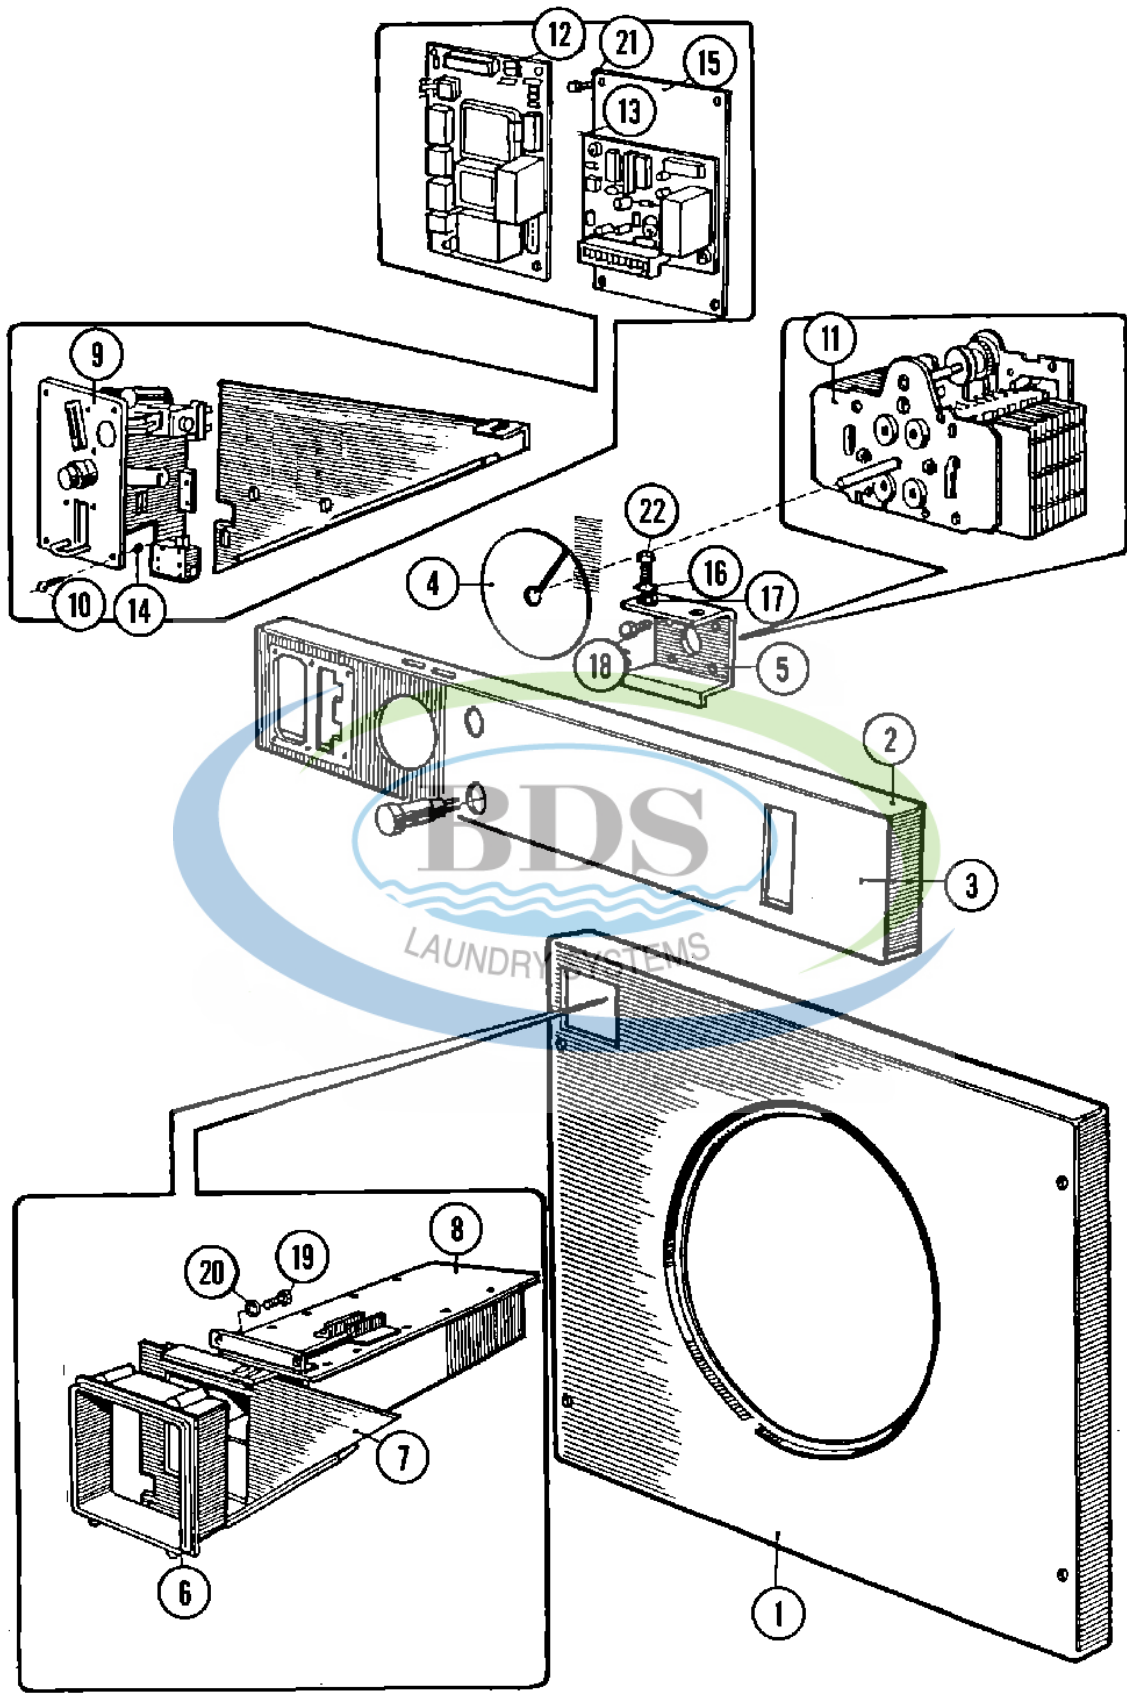

Ref #	Part Number	Qty.	Description
1	NLA	1	FRONT PANEL, 24X25 15/16
2	NLA	1	PLATE, BACK-UP (COIN METER)
3	NLA	1	PANEL, CONTROL
4	23001060	1	INDICATOR DISC, TIMER
5	23001061	1	TIMER, SUPPORT
6	23001062	1	COLLAR, COIN VAULT
7	NLA	1	VAULT, SUPPORT COIN
8	23001349	1	VAULT, COIN
9	23001063	-	METER, COIN (25 CENTS-240V)
9	NLA	1	METER, COIN (25 CENTS-115V)
9	23003444	1	COIL (120V)
9	23003445	1	COIL (220V)
10	23001064	1	SCREW, ORNAMENTAL (M3 X 10)
11	23001065	-	TIMER (PR 6023 230V)
11	NLA	1	TIMER (PR 6023-115V)
12	23001066	-	COUNTER, COIN (W/LED DISPLAY)
12	-----	1	MEMORY
12	-----	1	STEPPER BOARD / COIN COUNTER
13	23001068	1	RELAY, START
14	NLA	1	NUT (M3)
15	NLA	1	MOUNTING PLATE, START RELAY
16	NLA	1	LOCKWASHER (EXTERNAL TEETH M6)
17	23001027	1	WASHER (DIA. 12 X 6.5 X 1.6)
18	23001069	1	BOLT (M4X4)
19	23001070	1	SCREW (M4X10)
20	23001013	1	LOCKWASHER (EXTERNAL TEETH M4)
21	NLA	1	SCREW (M3 X 6 CROSS RECESSED)
22	23001026	1	BOLT (M6 X 16)
23	23001038	1	CONVERSION KIT (MC TO MN)
23	23002195	-	PC-PN CONVERSION KIT
23	23002333	-	PC TO PN CONVERSION (CSA)
23	23002334	1	MC TO MN CONVERS.(CSA)