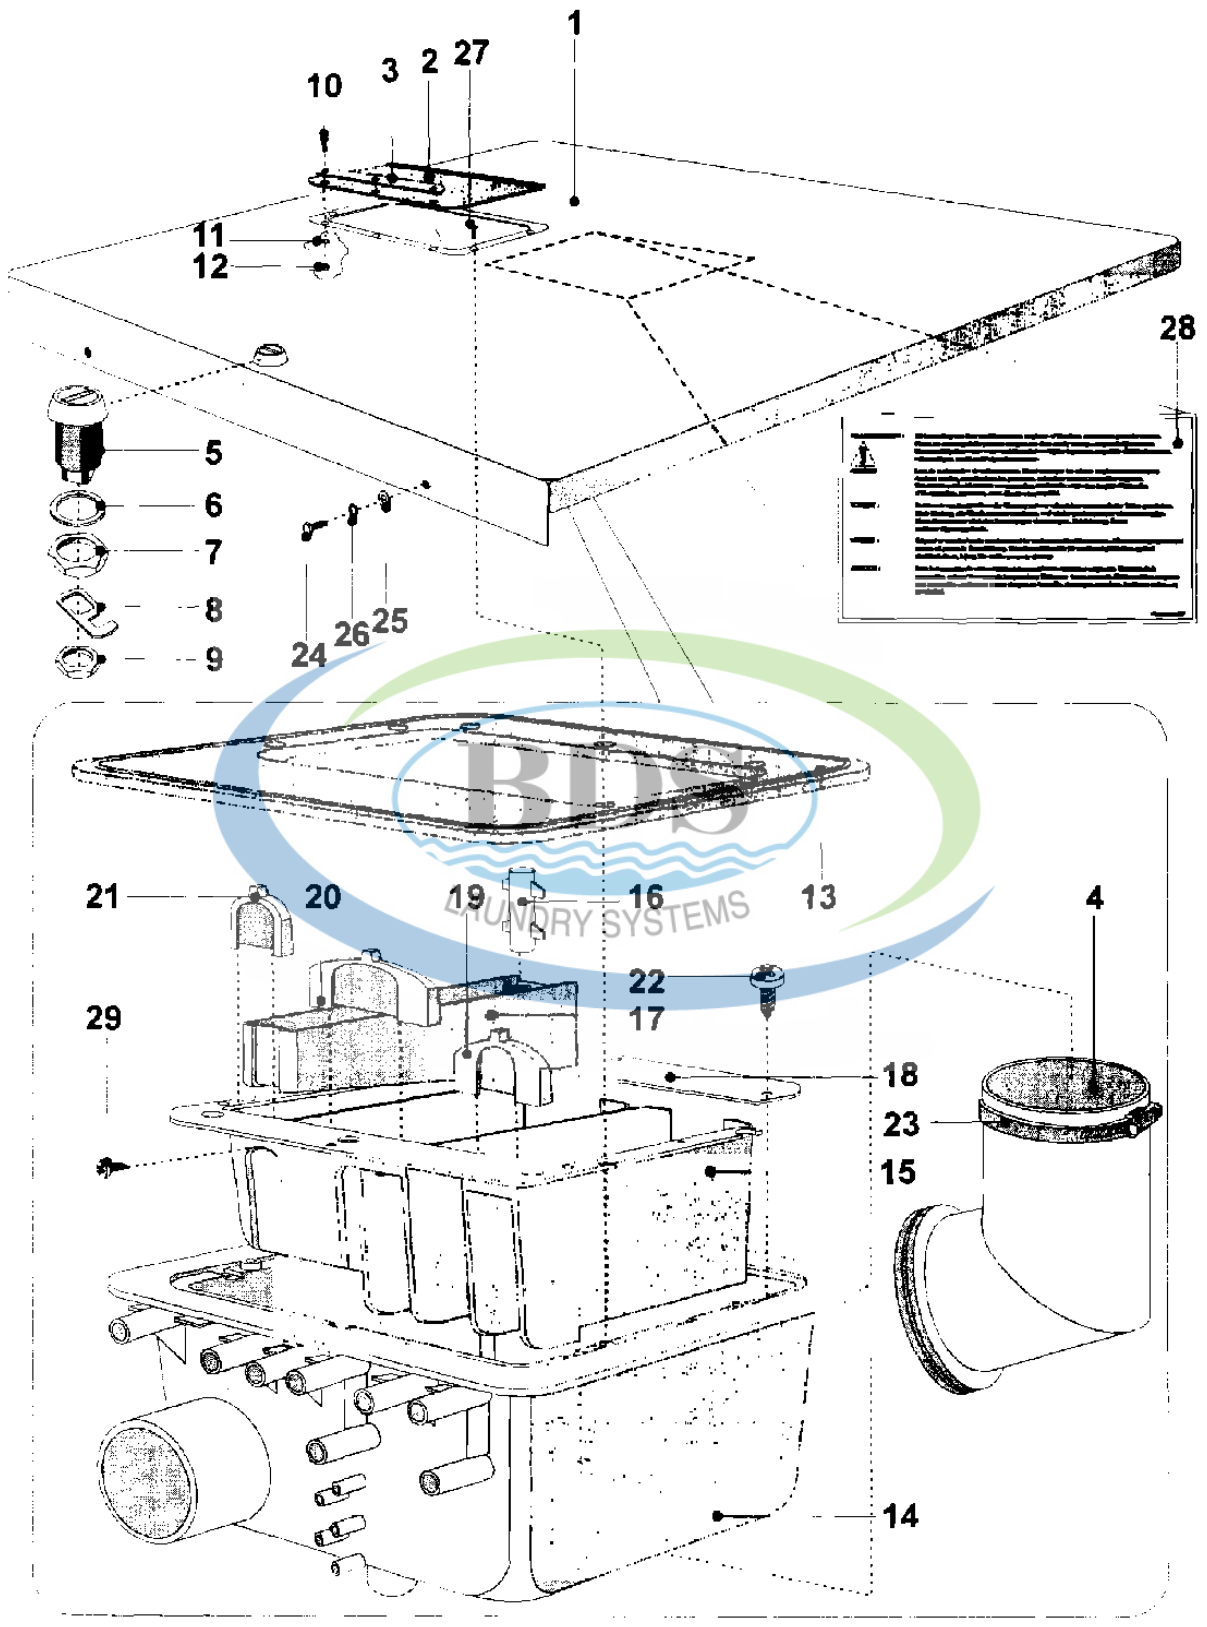

Ref #	Part Number	Qty.	Description
1	NLA	1	FRAME
2	NLA	1	CLAMP, TUB
3	NLA	1	BRACE, TUB SUPPORT
4	NLA	1	BOLT (M10X50)
5	23001400	1	LOCK WASHER, SPRING
6	23001661	1	NUT (M10)
7	23003765	1	BOLT (M8 X 35)
8	23001205	1	BOLT (M8 X 45)
9	23002462	1	BOLT (M6 X 20)
10	NLA	1	BOLT (M6 X 25)
11	23001308	1	HARDWARE, GROUNDING
12	23001312	1	NUT (M6)
13	23001266	1	NUT (M8)
14	23001265	1	WASHER (8)
15	NLA	1	WASHER (DIA. 30 X 8.5 X 2.5)
16	23001309	1	WASHER (6.4) LU
17	23001028	1	LOCKWASHER (EXTERNAL TEETH M6)
18	23001310	1	NUT, SELF LOCKING (M6)
19	NLA	1	WASHER (6.4)

Ref #	Part Number	Qty.	Description
1	NLA	1	PLATE, BACK-UP (COIN METER)
2	NLA	1	TRAY, ELECTRICAL COMPONENTS
3	23001511	1	BOX, HOLDER (ELECTRICAL COMP.)
4	NLA	1	CONDENSATORS, BOX
5	23001430	1	PANEL, SIDE (LT)
6	NLA	1	PANEL, SIDE (RT)
7	23001434	1	PANEL, REAR
8	23001436	1	PANEL, ACCESS (LWR)
9	23001437	1	SUPPORT, SIDE PANEL LU
10	NLA	1	PANEL, FRONT
11	23001442	2	COVER, HOOK
12	23001444	1	BOLT (M6X30)
13	23001445	2	COVER, SPRING
14	23001446	1	SCREW (M5 X 50 STNLS STEEL)
15	23001204	8	WASHER, FINISHING (DIA. 5)
16	23001447	2	WASHER, FIBER (12 X 6 X 2)
17	23001331	1	SPACER, PANEL
18	23001448	6	NUT, RAPID (M5)
19	23001309	1	WASHER (6.4) LU
20	23001310	1	NUT, SELF LOCKING (M6)
21	23001449	1	LOCKING NUT, SELF (M6)
22	23001034	1	NUT (M6)
23	23001028	1	LOCKWASHER (EXTERNAL TEETH M6)
24	23001027	1	WASHER (DIA. 12 X 6.5 X 1.6)
25	23001026	1	BOLT (M6 X 16)
26	23001088	1	TRIM, RUBBER
27	NLA	1	BEAM, CROSS