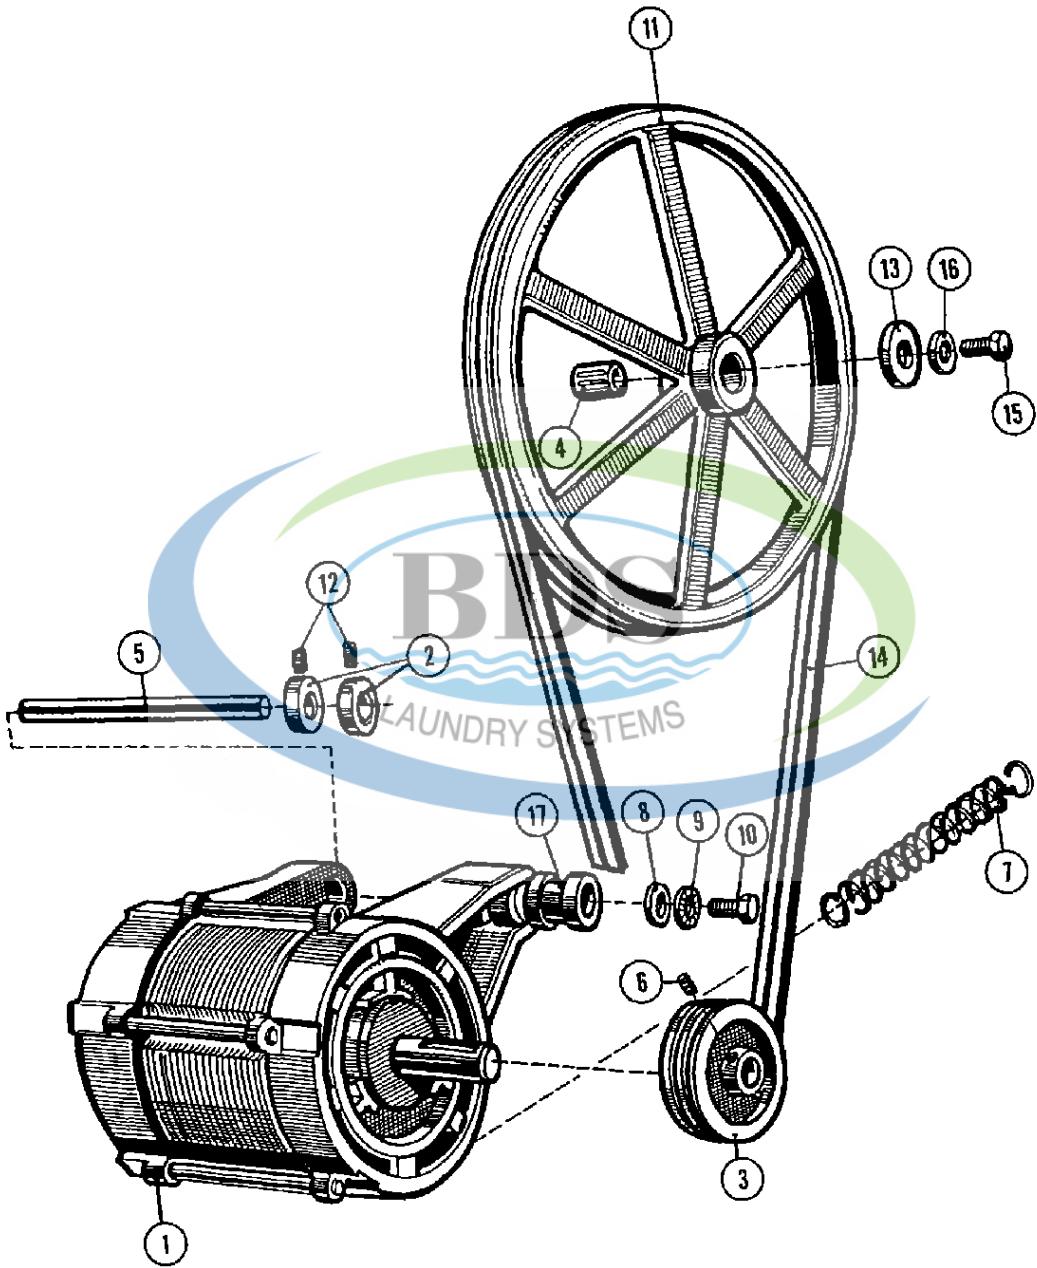

Ref #	Part Number	Qty.	Description
1	NLA	1	TUB (COMPLETE)
2	NLA	1	DRUM & SHAFT
3	23001379	1	SHELL (OUTER)
4	NLA	1	PLATE, BACK (STNLS STEEL)
5	NLA	1	RING, CLAMP (12 HOLES)
6	NLA	1	SHIELD
7	23001386	1	GASKET, SHELL (REAR)
8	23001200	1	HINGE, MIRCO SWITCH
9	23001201	6	WASHER (DIA. 22X11X1 BRASS)
10	23001388	1	BOLT (M8 X 40)
11	23001265	1	WASHER (8)
12	23001306	1	LOCKING NUT, SELF
13	23001389	1	BOLT (M10 X 25 STNLS STEEL)
14	8173901	1	SCREW (M4 X 8 STNLS STEEL)
15	23001204	8	WASHER, FINISHING (DIA. 5)
16	23002473	1	TRIM, RUBBER
17	23001304	1	BOLT (M8 X 35)
18	W10295997	1	SCREW (M4 X 16 CK)
19	23001055	1	NUT (M4)
20	23001206	3	BRACKET, MOTOR HARNESS

Ref #	Part Number	Qty.	Description
1	23001403	-	MOTOR (THREE PHASE-240/208V)
1	23001405	1	MOTOR (SINGLE PHASE 115V)
2	NLA	1	COLLAR, RETAINER
3	NLA	1	V-PULLEY (DIA. 53 60HZ)
4	23001410	1	RING, TOLERANCE (DIA. 28)
5	23001411	1	SUPPORT ROD, MOTOR
6	NLA	1	SCREW, ALLEN SET (M8 X 10)
7	23001413	1	MOTOR, SPRING
8	NLA	1	WASHER (10.5)
9	23001400	1	LOCK WASHER, SPRING
10	NLA	1	BOLT (M10 X 25)
11	23001415	1	PULLEY, BASKET
12	NLA	1	SCREW, SET (M5 X 6)
13	23001282	1	WASHER (DIA. 37 X 13 X 3)
14	23001417	2	V-BELT (10 X 1575)
15	23001418	1	BOLT M12X25
16	23001419	1	LOCKWASHER(EXTERNAL TEETH M12)
17	23001420	1	MOTOR, SUSPENSION RUBBER