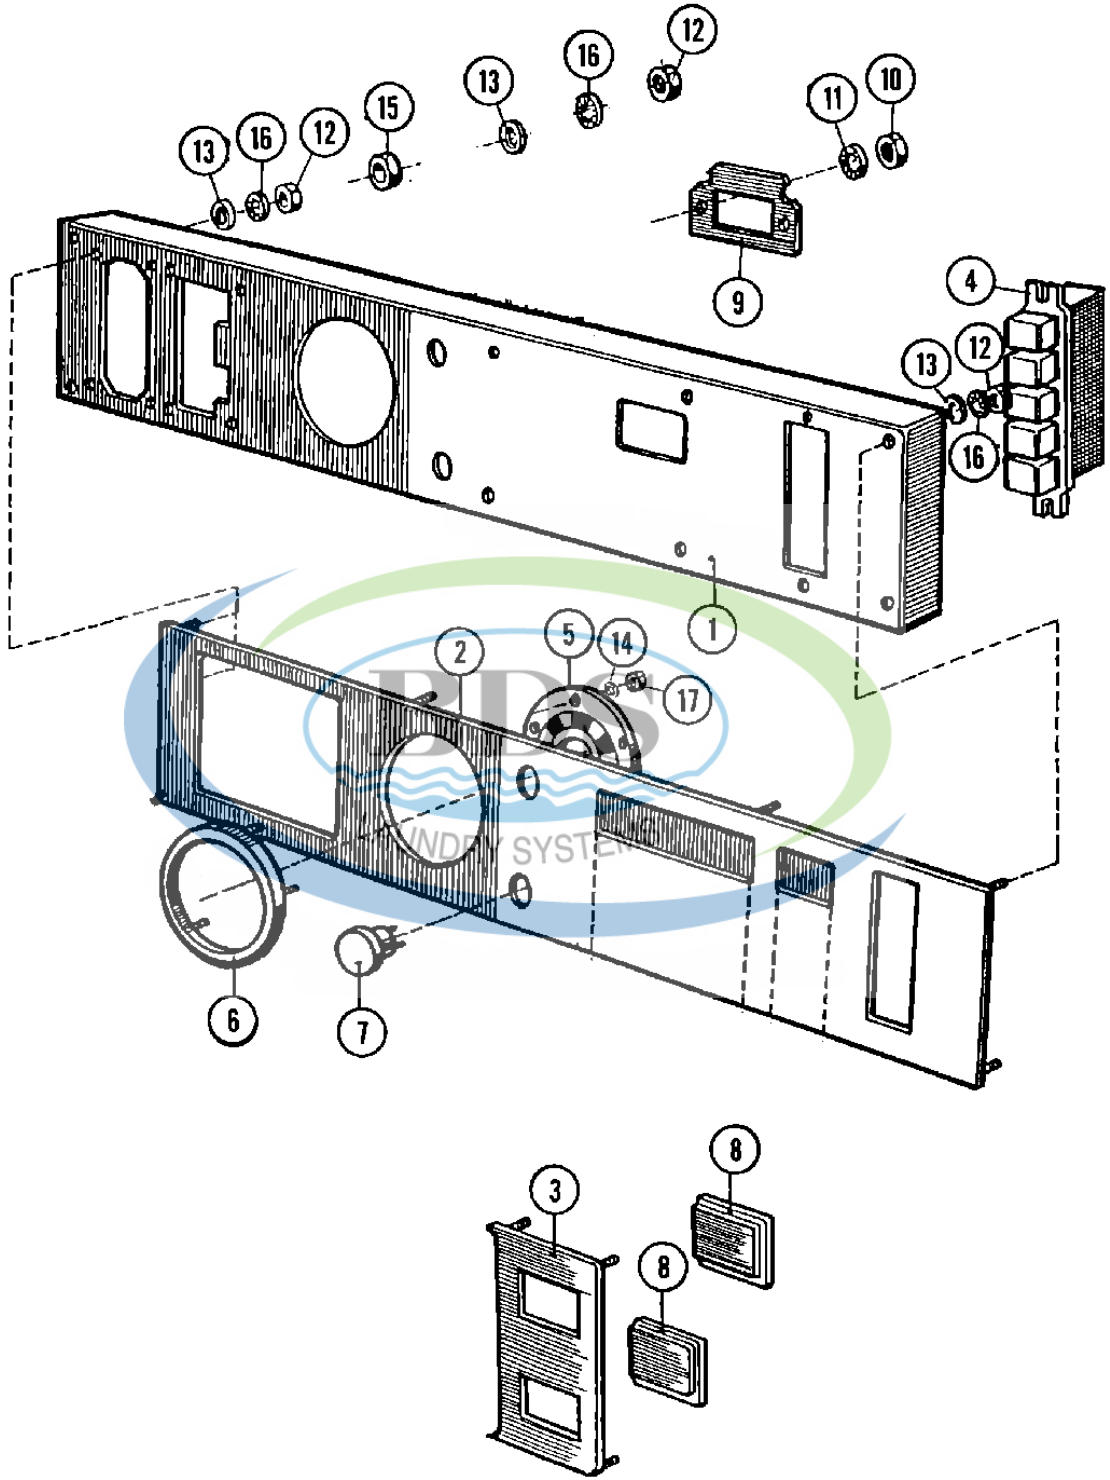

Ref #	Part Number	Qty.	Description
1	NLA	1	COVER, TOP (STNLS)
2	23001003	1	RUBBER COVER, SOAP BOX
3	23003781	1	CLAMP, SOAP BOX COVER
4	23001005	1	RUBBER HOSE, SOAP BOX
5	23001006	1	LOCK, TOP PANEL
5	23002673	1	KEY-TOP PANEL (25001)
6	23001007	2	WASHER, FIBER
7	23001008	1	NUT, LOCK (LARGE)
8	23001009	1	HOOK, LOCK (SHORT)
9	23001011	1	NUT
10	23001012	1	SCREW (M4 X 12 STNLS STEEL)
11	23002674	1	SPRING, LOCKWASHER (M4)
12	23001014	1	NUT M4
13	23001015	1	RUBBER SEAL, SOAP BOX
14	23001016	1	HOUSING, SOAP BOX
15	23001017	1	INSERT, SOAP BOX
16	23001018	1	SIPHON
17	23001019	1	TRAY
18	23001020	1	COVER, PLATE
19	23001021	1	DRAWER, PREWASH
19	23002318	1	SCREW, PAN HEAD (SLOTTED)
20	23001022	1	DRAWER, MAIN WASH
21	23001023	1	DRAWER, LAST RINSE
22	NLA	1	SCREW (DIA. 3.5 X 9.5 STNLS)
23	23001025	1	CLAMP, HOSE (DIA 90/110)
24	23001026	1	BOLT (M6 X 16)
25	23001027	1	WASHER (DIA. 12 X 6.5 X 1.6)
26	23002756	1	LOCKWASHER (EXTERNAL TEETH M6)
27	23003484	1	SCREW (M5 X 15PK STNLS STEEL)
28	23001550	1	LABEL, EARTH

Ref #	Part Number	Qty.	Description
1	NLA	1	PLATE, BACK-UP (COIN METER)
2	NLA	1	PANEL, CONTROL
3	NLA	1	INSERT PLATE, COIN COUNTER
3	NLA	1	STEPPER BOARD / COIN COUNTER
4	23001042	1	SELECTOR SWITCH, PROGRAM
5	NLA	1	DISC, INDICATOR (ENGLISH)
6	NLA	1	ORNAMENTAL RING, INDIC. DISC
7	23001046	1	LAMP, INDICATOR
8	NLA	1	LENS, TRANSPARENT RED
8	NLA	1	LENS, ALUMINIUM
9	NLA	1	PLATE, MOUNTING
10	NLA	1	NUT (M3)
11	23001054	1	WASHER, LOCKING
12	NLA	1	NUT (M4)
13	23001056	1	WASHER (4.3)
14	NLA	1	SPEEDNUT (M3)
15	23001058	1	TUBE, DISTANCE
16	23001013	1	WASHER, LOCK (M4)
17	23002325	1	WASHER
18	NLA	1	CONVERSION KIT (MC TO MN)
18	23002334	1	MC TO MN CONVERS.(CSA)