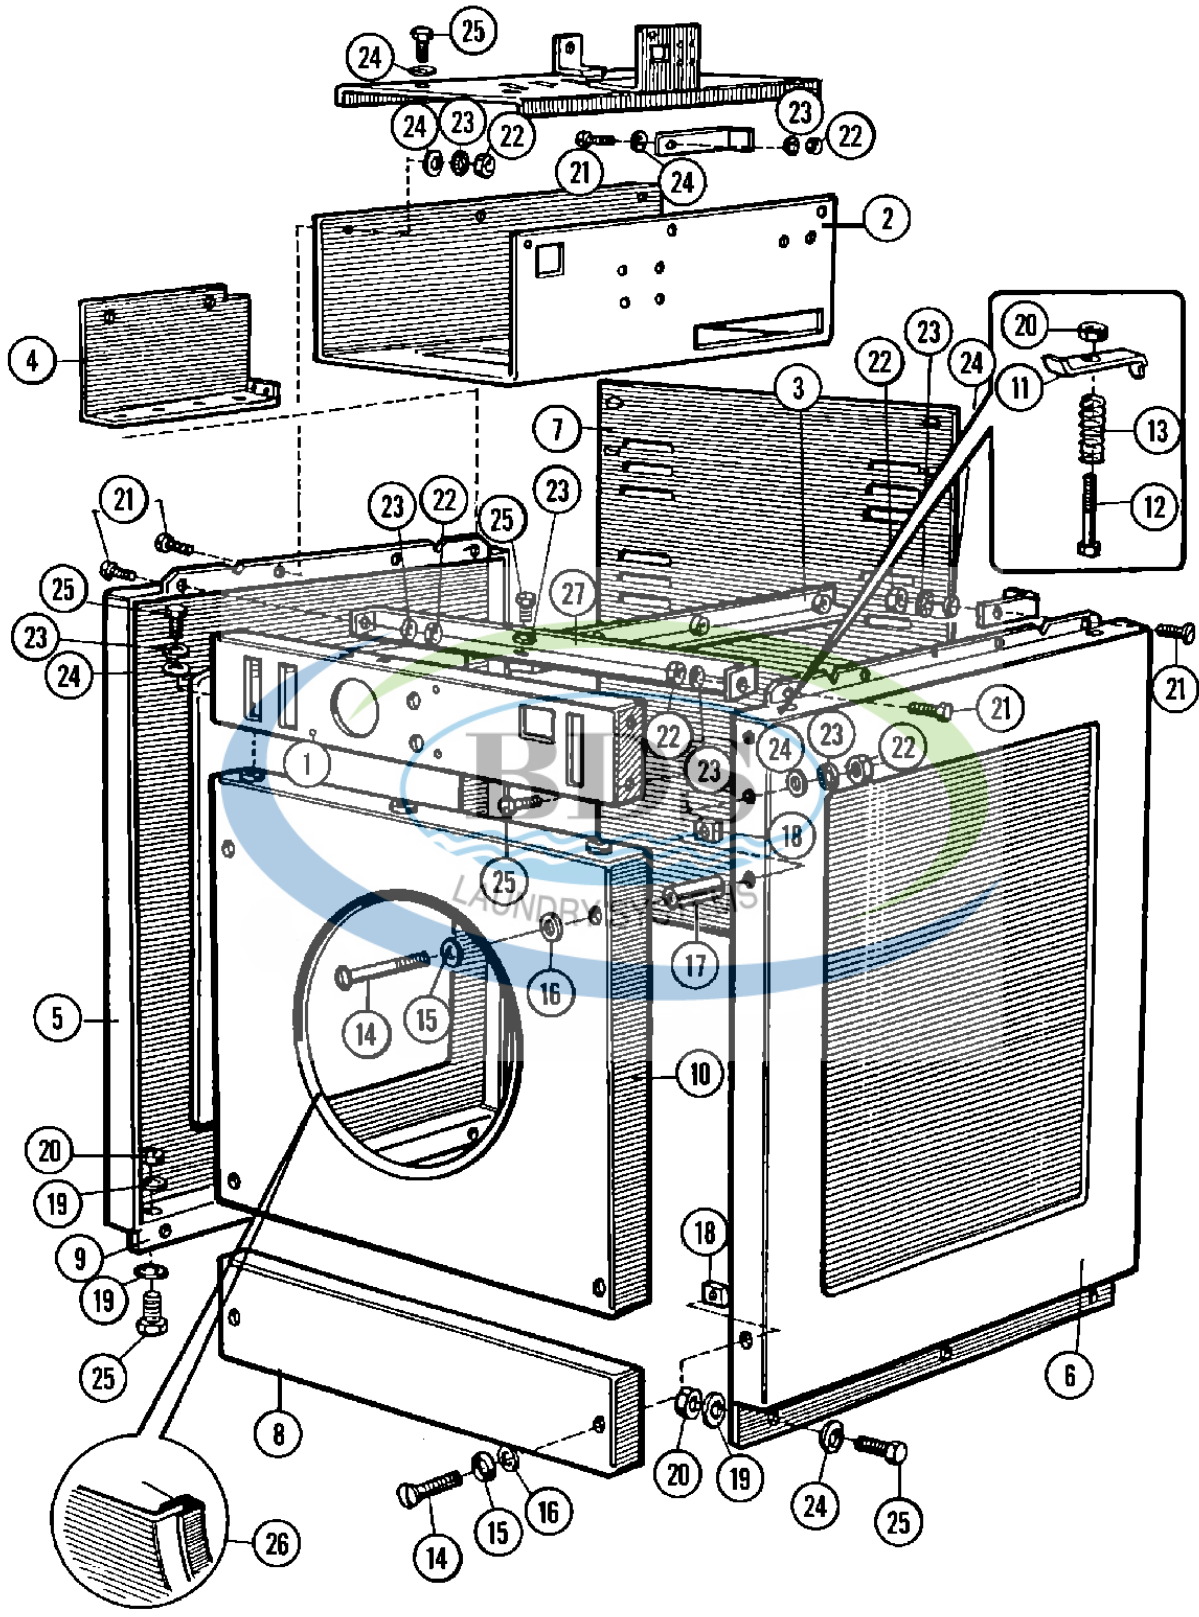

Ref #	Part Number	Qty.	Description
1	NLA	1	PLATE, BACK-UP (COIN METER)
2	NLA	1	TRAY, ELECTRICAL COMPONENTS
3	23001511	1	BOX, HOLDER (ELECTRICAL COMP.)
4	NLA	1	CONDENSATORS, BOX
5	23001430	1	PANEL, SIDE (LT)
6	NLA	1	PANEL, SIDE (RT)
7	23001434	1	PANEL, REAR
8	23001436	1	PANEL, ACCESS (LWR)
9	23001437	1	SUPPORT, SIDE PANEL LU
10	NLA	1	PANEL, FRONT
11	23001442	2	COVER, HOOK
12	23001444	1	BOLT (M6X30)
13	23001445	2	COVER, SPRING
14	23001446	1	SCREW (M5 X 50 STNLS STEEL)
15	23001204	8	WASHER, FINISHING (DIA. 5)
16	23001447	2	WASHER, FIBER (12 X 6 X 2)
17	23001331	1	SPACER, PANEL
18	23001448	6	NUT, RAPID (M5)
19	23001309	1	WASHER (6.4) LU
20	23001310	1	NUT, SELF LOCKING (M6)
21	23001449	1	LOCKING NUT, SELF (M6)
22	23001034	1	NUT (M6)
23	23001028	1	LOCKWASHER (EXTERNAL TEETH M6)
24	23001027	1	WASHER (DIA. 12 X 6.5 X 1.6)
25	23001026	1	BOLT (M6 X 16)
26	23001088	1	TRIM, RUBBER
27	NLA	1	BEAM, CROSS