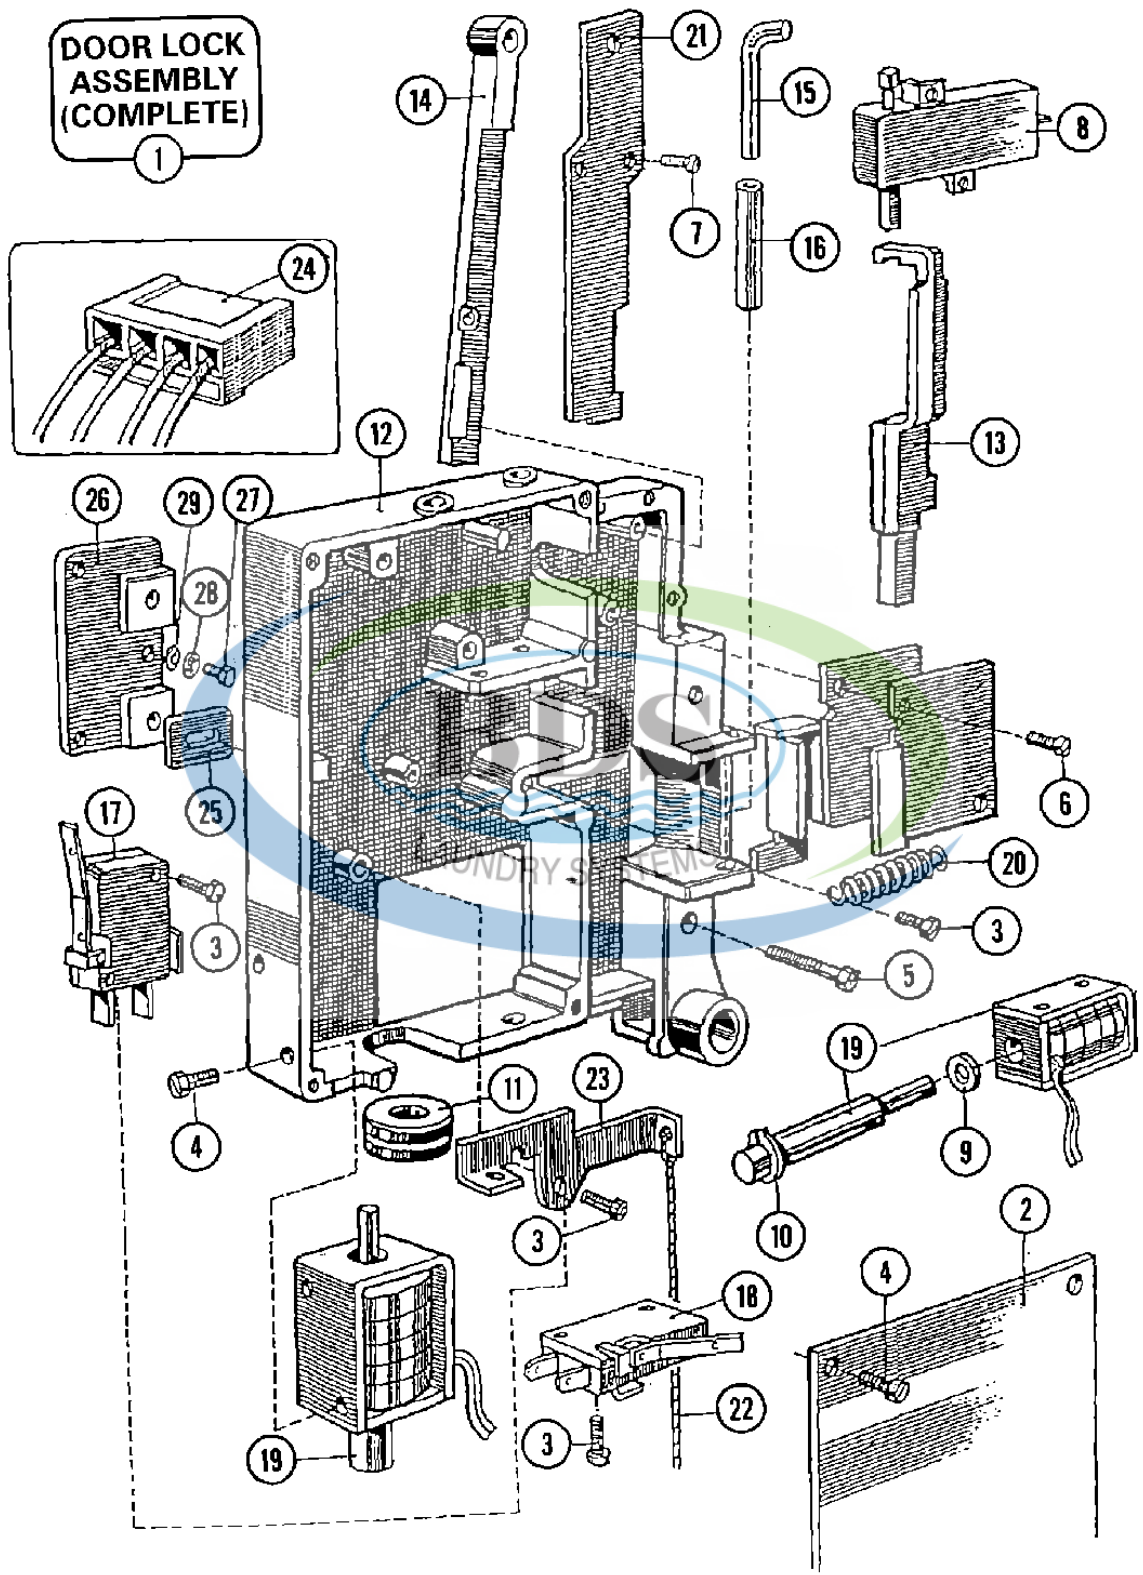

Ref #	Part Number	Qty.	Description
1	23003679	1	DOORLOCK (COMPLETE-220V 50/60)
2	23001130	1	PLATE, COVER (STNLS STEEL)
3	23001131	1	SCREW (M3 X 14 CROSS RECESSED)
4	23001132	1	SCREW (M3 X 4 CROSS RECESSED)
5	23001133	1	SCREW (M5 X 25 STNLS STEEL)
6	23001070	1	SCREW (M4X10)
7	23001134	1	BOLT (M3 X 6)
8	23001135	1	BIMETAL, ACTUATOR (230V)
9	23001136	1	WASHER (DIA. 5.1 X 3.3 X 0.1)
10	23001137	1	RING, RETAINING (G10)
11	23001138	1	BUSHING, CABLE PASSAGE
12	NLA	1	HOUSING, DOOR LOCK
13	23001140	1	BAR, LOCKING
14	23001141	1	BAR, HANDLE LATCH
15	23001142	4	RETAINER, LOCK TUBE (DIA.4X45)
16	23001143	1	TUBE, LOCK (DIA. 4X23.5 STNLS)
17	23001144	1	MICROSWITCH, LEVER (SHORT)
18	23001145	1	MICROSWITCH, LEVER (LONG)
19	23001146	1	COIL (240V)
19	23001147	1	COIL (120V)
20	23002900	1	COIL SPRING, HANDLE LATCH BAR
21	23001149	1	LEAF SPRING, LATCH BAR
22	23001152	1	CORD, EMERGENCY OPENING
23	23001153	1	LEVER, EMERGENCY OPENING
24	23001154	1	WIRING HARNESS, DOORLOCK (OPL)
25	23001368	1	SHIM
26	23001156	1	SPACER, LOCK
27	23001157	1	BOLT (M6 X 12 STNLS STEEL)
28	23001158	1	SPRING, LOCKWASHER (M6)
29	23001608	1	WASHER (DIA. 14X8.6X1 STNLS)LU