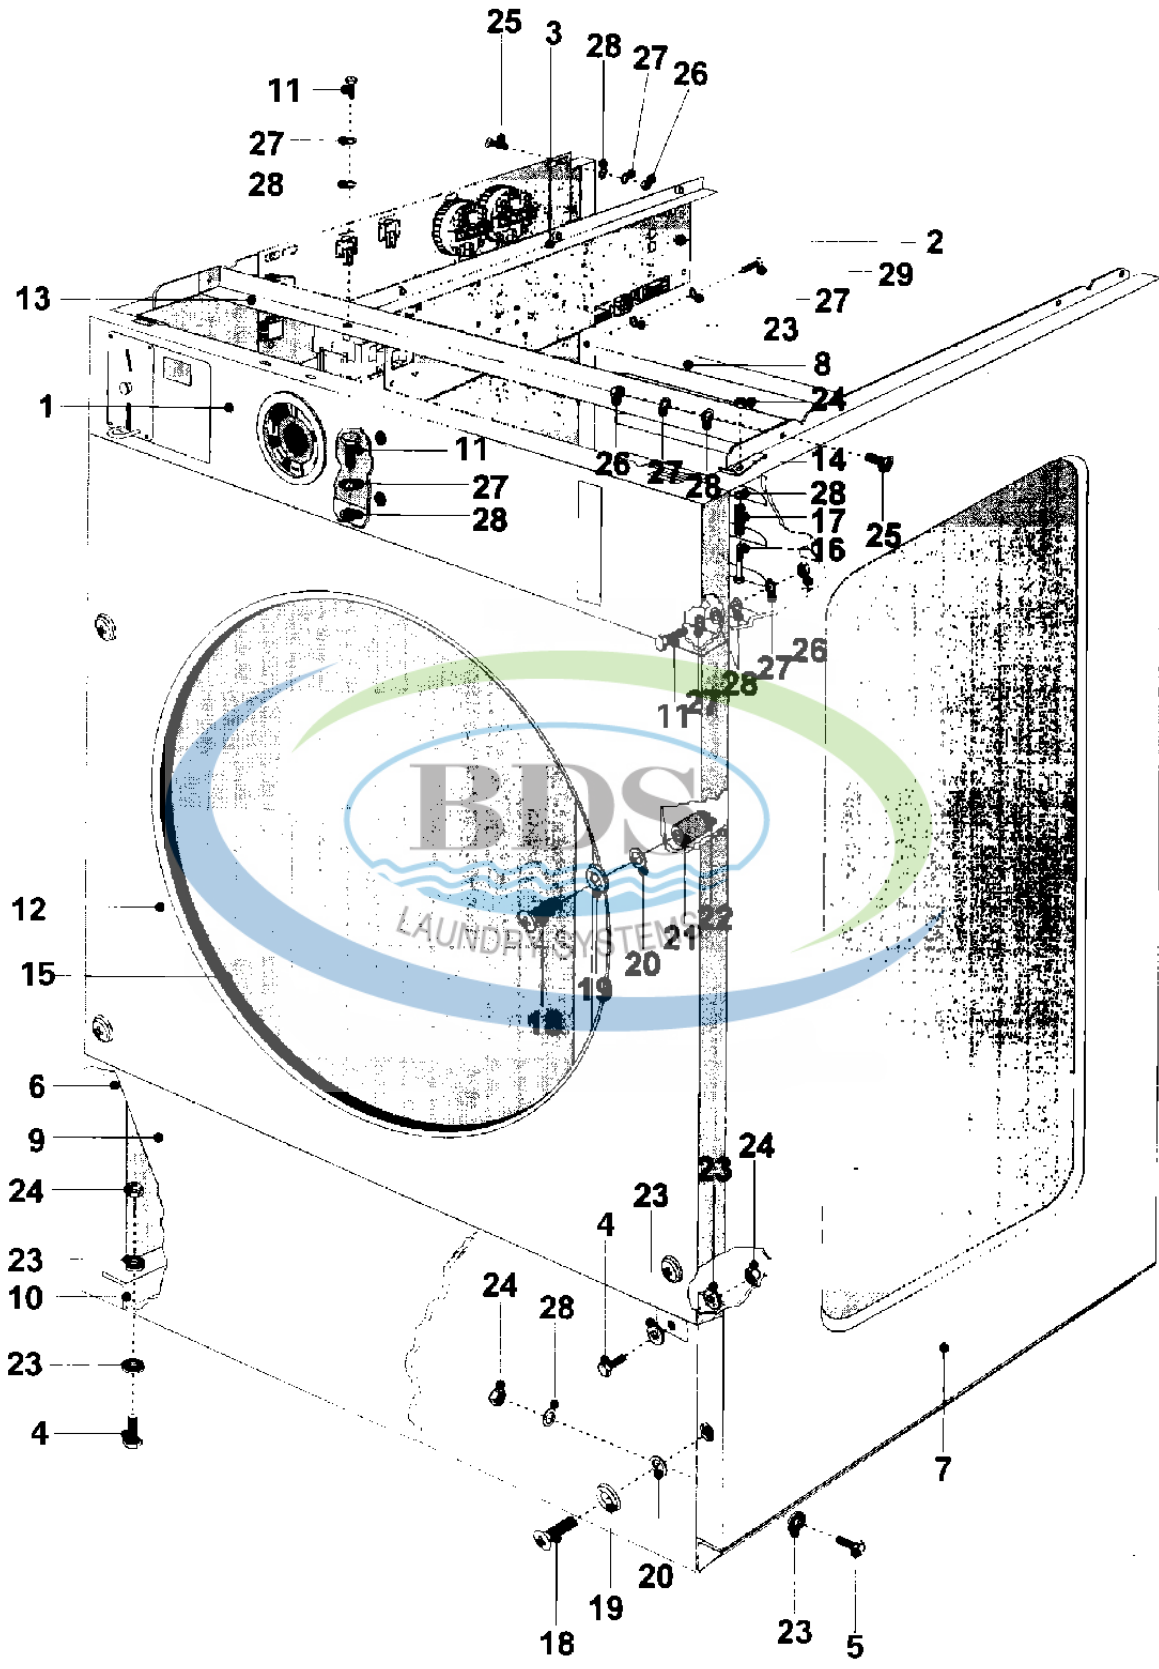

Ref #	Part Number	Qty.	Description
1	23003287	1	PANEL, CONTROL (W/COIN METER)
2	NLA	1	BOX/ELECTRICAL COMPONENTS
3	NLA	1	HOLDER, ELEC. COMPONENT BOX
4	23002462	4	SCREW (M6X20)
5	23001335	4	BOLT (M6X25)
6	23003291	1	PANEL, SIDE (LT)
7	23003293	1	PANEL, SIDE (RT)
8	23003295	1	PANEL, REAR
9	23003297	1	PANEL, SERVICE
10	23003298	2	SUPPORT, SIDE PANEL
11	23002354	24	SCREW (M6X16)
12	NLA	1	PANEL, FRONT
13	NLA	1	HOLDER, COMPONENTS
14	23001442	2	COVER, HOOK
15	23001088	1	RUBBER TRIM
16	23002463	2	SCREW (M6X30)
17	23001445	2	COVER, SPRING
18	23001446	6	SCREW (M5 X 50 STNLS STEEL)
19	23001204	6	WASHER, FINISHING (DIA. 5)
20	23001447	6	WASHER, FIBER (12 X 6 X 2)
21	23002860	4	TUBE, DISTANCE
22	23001448	3	NUT, RAPID (M5)
23	23001309	20	WASHER (6.4) LU
24	23002471	10	NUT
25	NLA	5	BOLT (M6X16)
26	23002651	9	NUT (M6)
27	23001734	33	WASHER (M6)
28	23001027	35	WASHER (DIA. 12 X 6.5 X 1.6)