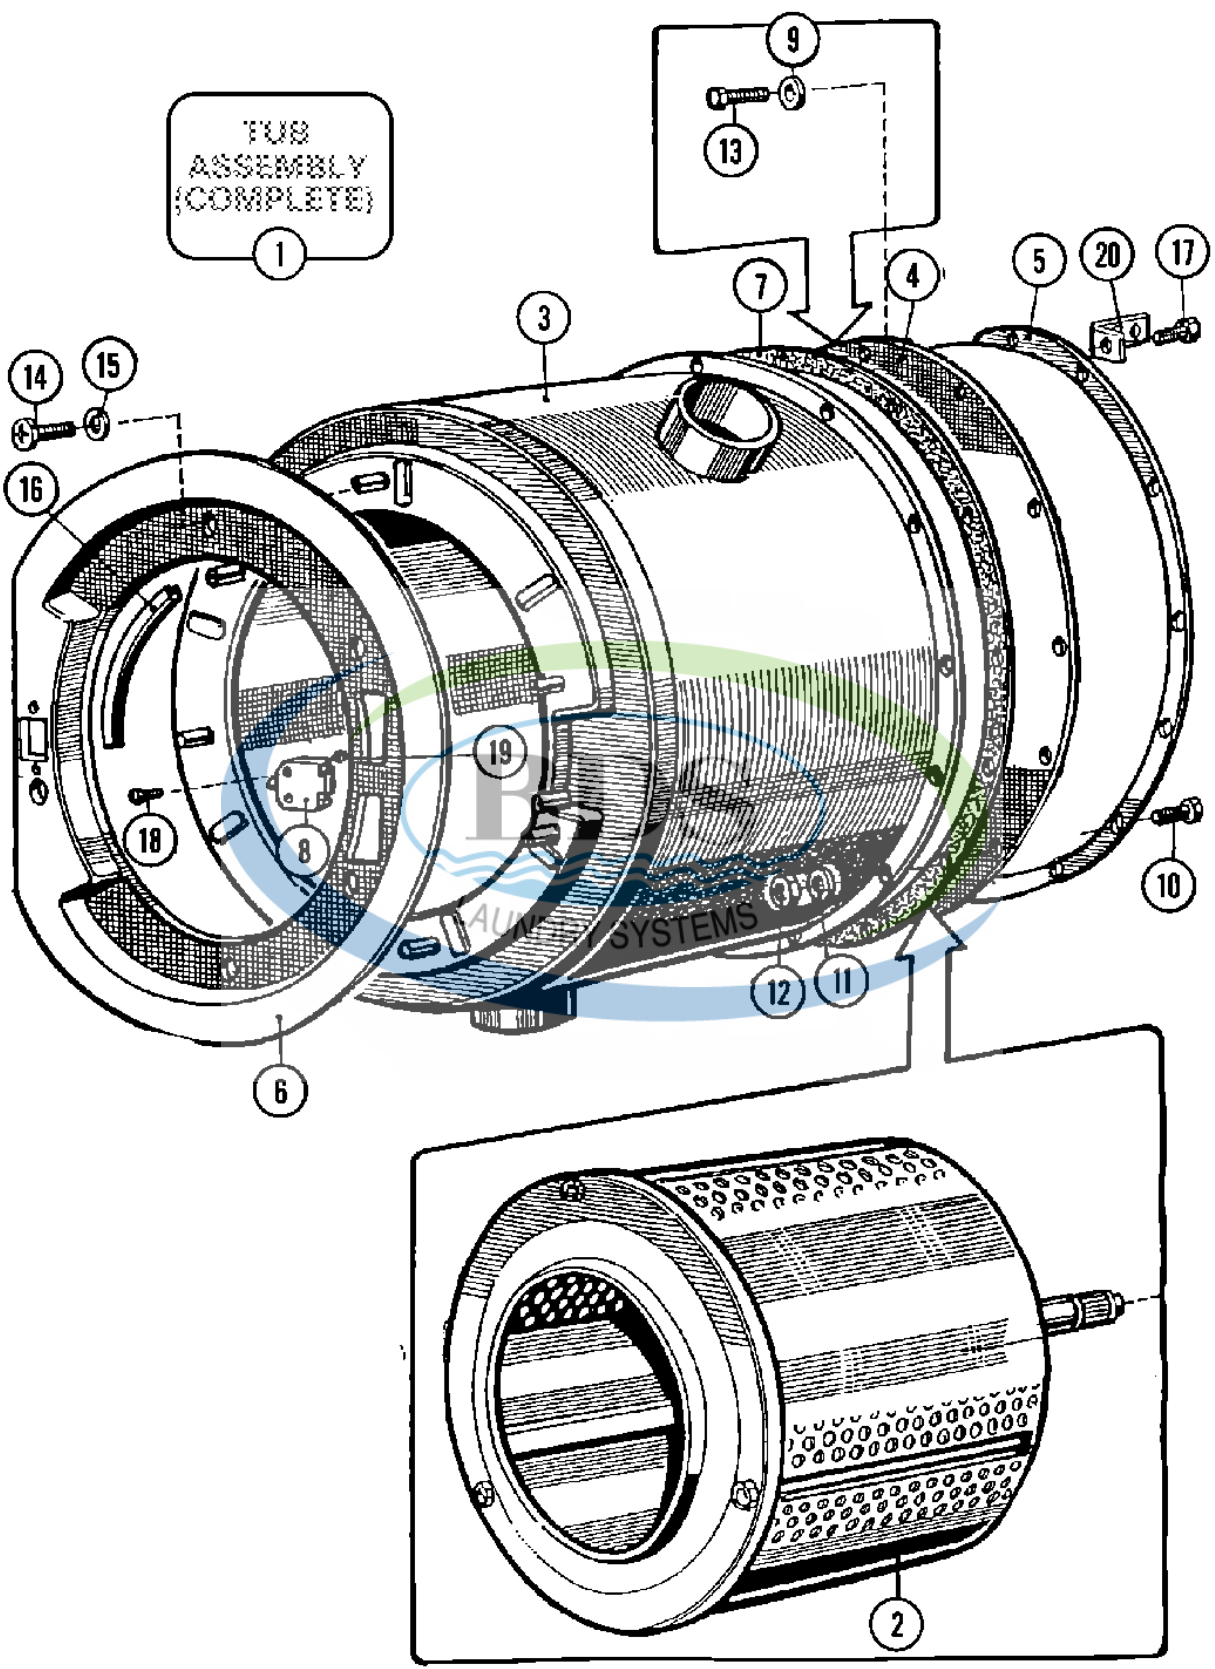

Ref #	Part Number	Qty.	Description
1	NLA	1	TUB (COMPLETE)
2	NLA	1	DRUM & SHAFT
3	23001379	1	SHELL (OUTER)
4	NLA	1	PLATE, BACK (STNLS STEEL)
5	NLA	1	RING, CLAMP (12 HOLES)
6	NLA	1	SHIELD
7	23001386	1	GASKET, SHELL (REAR)
8	23001200	1	HINGE, MIRCO SWITCH
9	23001201	6	WASHER (DIA. 22X11X1 BRASS)
10	23001388	1	BOLT (M8 X 40)
11	23001265	1	WASHER (8)
12	23001306	1	LOCKING NUT, SELF
13	23001389	1	BOLT (M10 X 25 STNLS STEEL)
14	8173901	1	SCREW (M4 X 8 STNLS STEEL)
15	23001204	8	WASHER, FINISHING (DIA. 5)
16	23002473	1	TRIM, RUBBER
17	23001304	1	BOLT (M8 X 35)
18	W10295997	1	SCREW (M4 X 16 CK)
19	23001055	1	NUT (M4)
20	23001206	3	BRACKET, MOTOR HARNESS