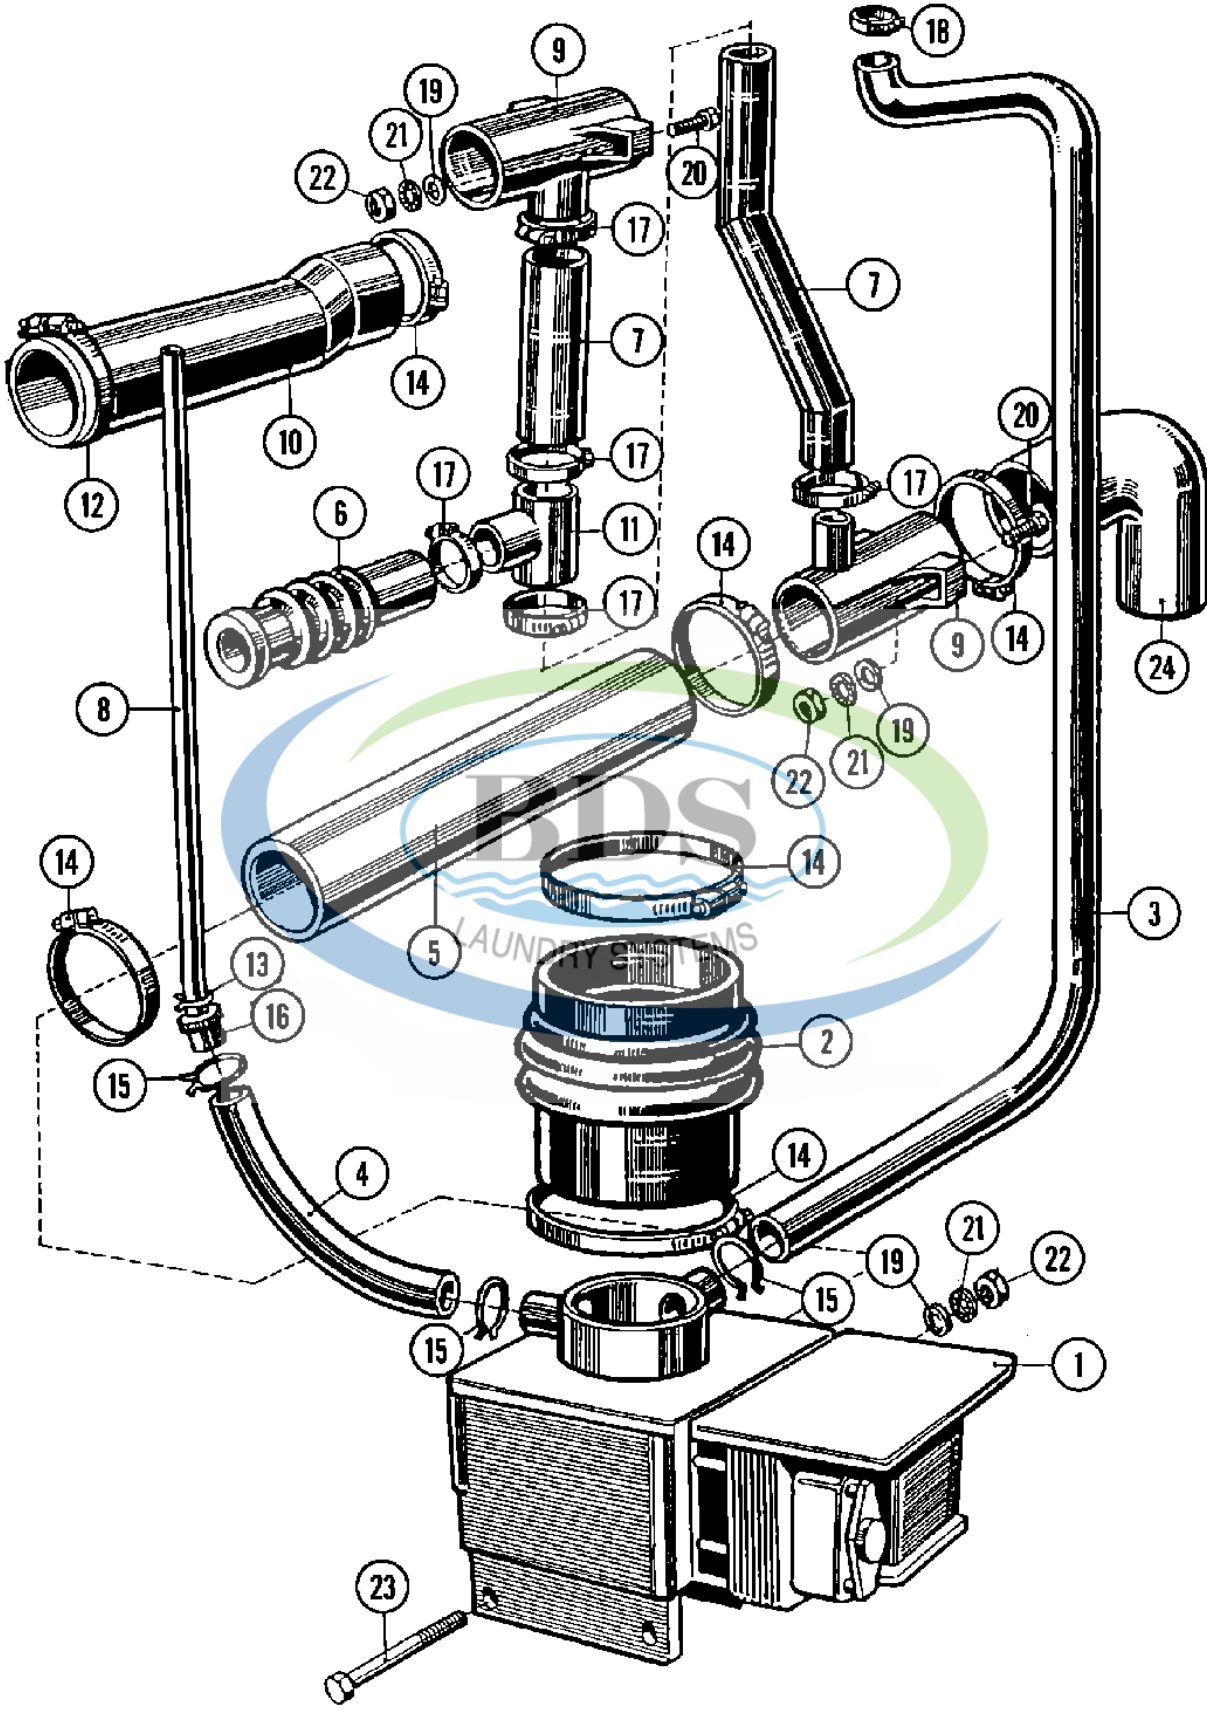

Ref #	Part Number	Qty.	Description
1	NLA	1	TUB (COMPLETE)
2	NLA	1	DRUM & SHAFT
3	23001379	1	SHELL (OUTER)
4	NLA	1	PLATE, BACK (STNLS STEEL)
5	NLA	1	RING, CLAMP (12 HOLES)
6	NLA	1	SHIELD
7	23001386	1	GASKET, SHELL (REAR)
8	23001200	1	HINGE, MIRCO SWITCH
9	23001201	6	WASHER (DIA. 22X11X1 BRASS)
10	23001388	1	BOLT (M8 X 40)
11	23001265	1	WASHER (8)
12	23001306	1	LOCKING NUT, SELF
13	23001389	1	BOLT (M10 X 25 STNLS STEEL)
14	8173901	1	SCREW (M4 X 8 STNLS STEEL)
15	23001204	8	WASHER, FINISHING (DIA. 5)
16	23002473	1	TRIM, RUBBER
17	23001304	1	BOLT (M8 X 35)
18	W10295997	1	SCREW (M4 X 16 CK)
19	23001055	1	NUT (M4)
20	23001206	3	BRACKET, MOTOR HARNESS

Ref #	Part Number	Qty.	Description
1	23003795	1	TRUNNION (CASTING ONLY)
2	23001391	1	BEARING (REAR)
3	23001015	1	BEARING (REAR)
4	23001393	1	SEAL, WATER
5	23001395	1	RING, SEAL
6	23001396	1	SNAP RING, INTERNAL LU
7	NLA	1	SPOKE
8	NLA	1	WASHER (10.5)
9	23003765	1	BOLT (M8 X 35)
10	23001265	1	WASHER (8)
11	23001306	1	LOCKING NUT, SELF
12	23001661	1	NUT (M10)
13	23001400	1	LOCK WASHER, SPRING
14	23001201	6	WASHER (DIA. 22X11X1 BRASS)
15	23001266	1	NUT (M8)
16	23003354	1	BOLT (M10 X 25 STNLS STEEL)
17	NLA	1	TRUNNION ASSEMBLY

Ref #	Part Number	Qty.	Description
1	23001403	-	MOTOR (THREE PHASE-240/208V)
1	23001405	1	MOTOR (SINGLE PHASE 115V)
2	NLA	1	COLLAR, RETAINER
3	NLA	1	V-PULLEY (DIA. 53 60HZ)
4	23001410	1	RING, TOLERANCE (DIA. 28)
5	23001411	1	SUPPORT ROD, MOTOR
6	NLA	1	SCREW, ALLEN SET (M8 X 10)
7	23001413	1	MOTOR, SPRING
8	NLA	1	WASHER (10.5)
9	23001400	1	LOCK WASHER, SPRING
10	NLA	1	BOLT (M10 X 25)
11	23001415	1	PULLEY, BASKET
12	NLA	1	SCREW, SET (M5 X 6)
13	23001282	1	WASHER (DIA. 37 X 13 X 3)
14	23001417	2	V-BELT (10 X 1575)
15	23001418	1	BOLT M12X25
16	23001419	1	LOCKWASHER(EXTERNAL TEETH M12)
17	23001420	1	MOTOR, SUSPENSION RUBBER