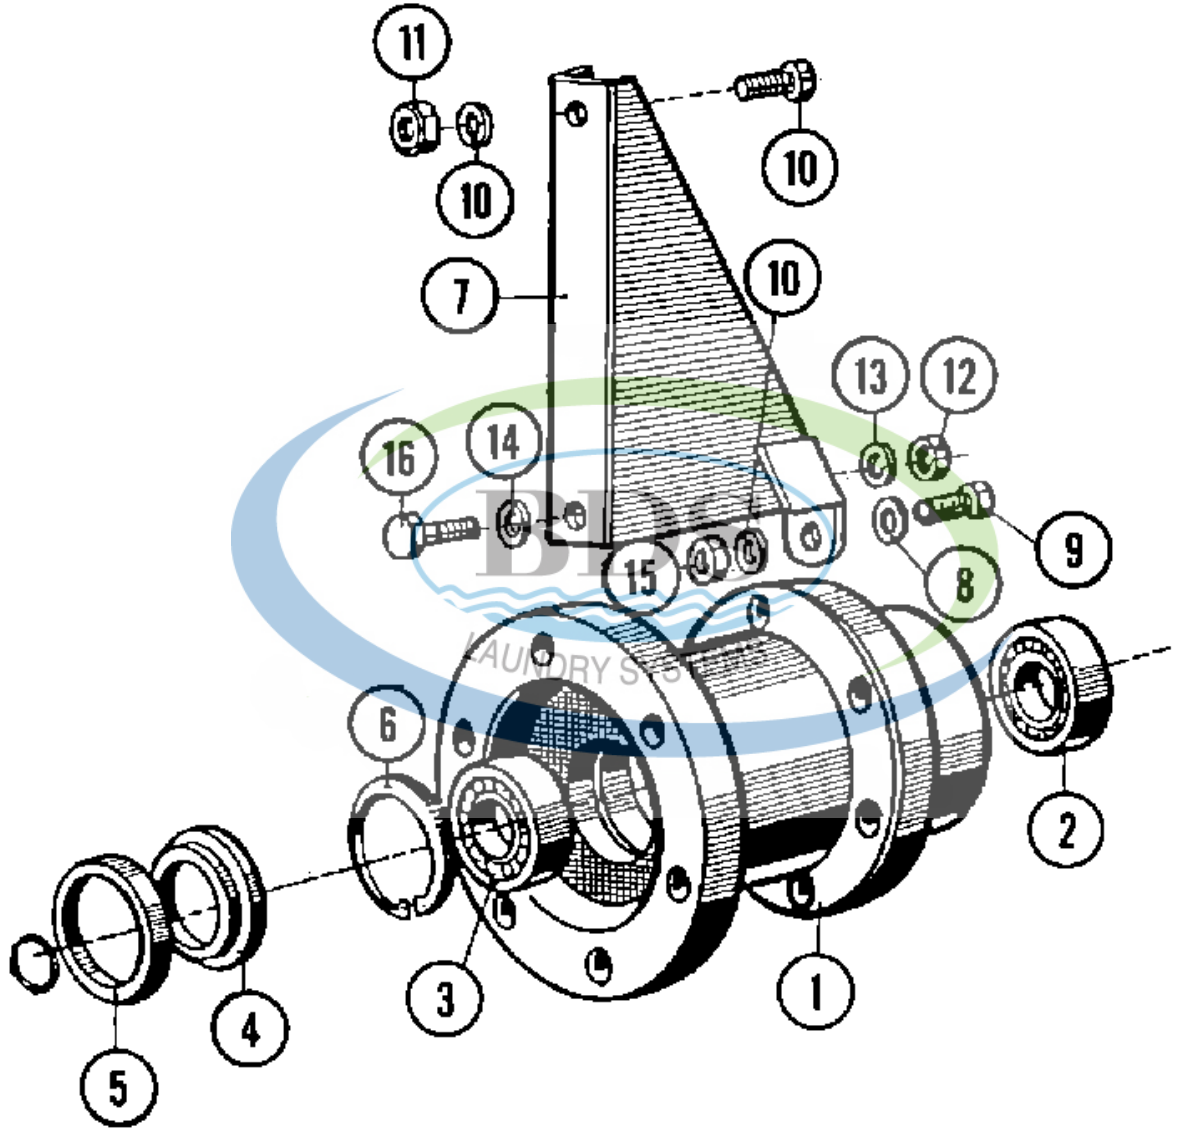

Ref #	Part Number	Qty.	Description
1	23003795	1	TRUNNION (CASTING ONLY)
2	23001391	1	BEARING (REAR)
3	23001015	1	BEARING (REAR)
4	23001393	1	SEAL, WATER
5	23001395	1	RING, SEAL
6	23001396	1	SNAP RING, INTERNAL LU
7	NLA	1	SPOKE
8	NLA	1	WASHER (10.5)
9	23003765	1	BOLT (M8 X 35)
10	23001265	1	WASHER (8)
11	23001306	1	LOCKING NUT, SELF
12	23001661	1	NUT (M10)
13	23001400	1	LOCK WASHER, SPRING
14	23001201	6	WASHER (DIA. 22X11X1 BRASS)
15	23001266	1	NUT (M8)
16	23003354	1	BOLT (M10 X 25 STNLS STEEL)
17	NLA	1	TRUNNION ASSEMBLY