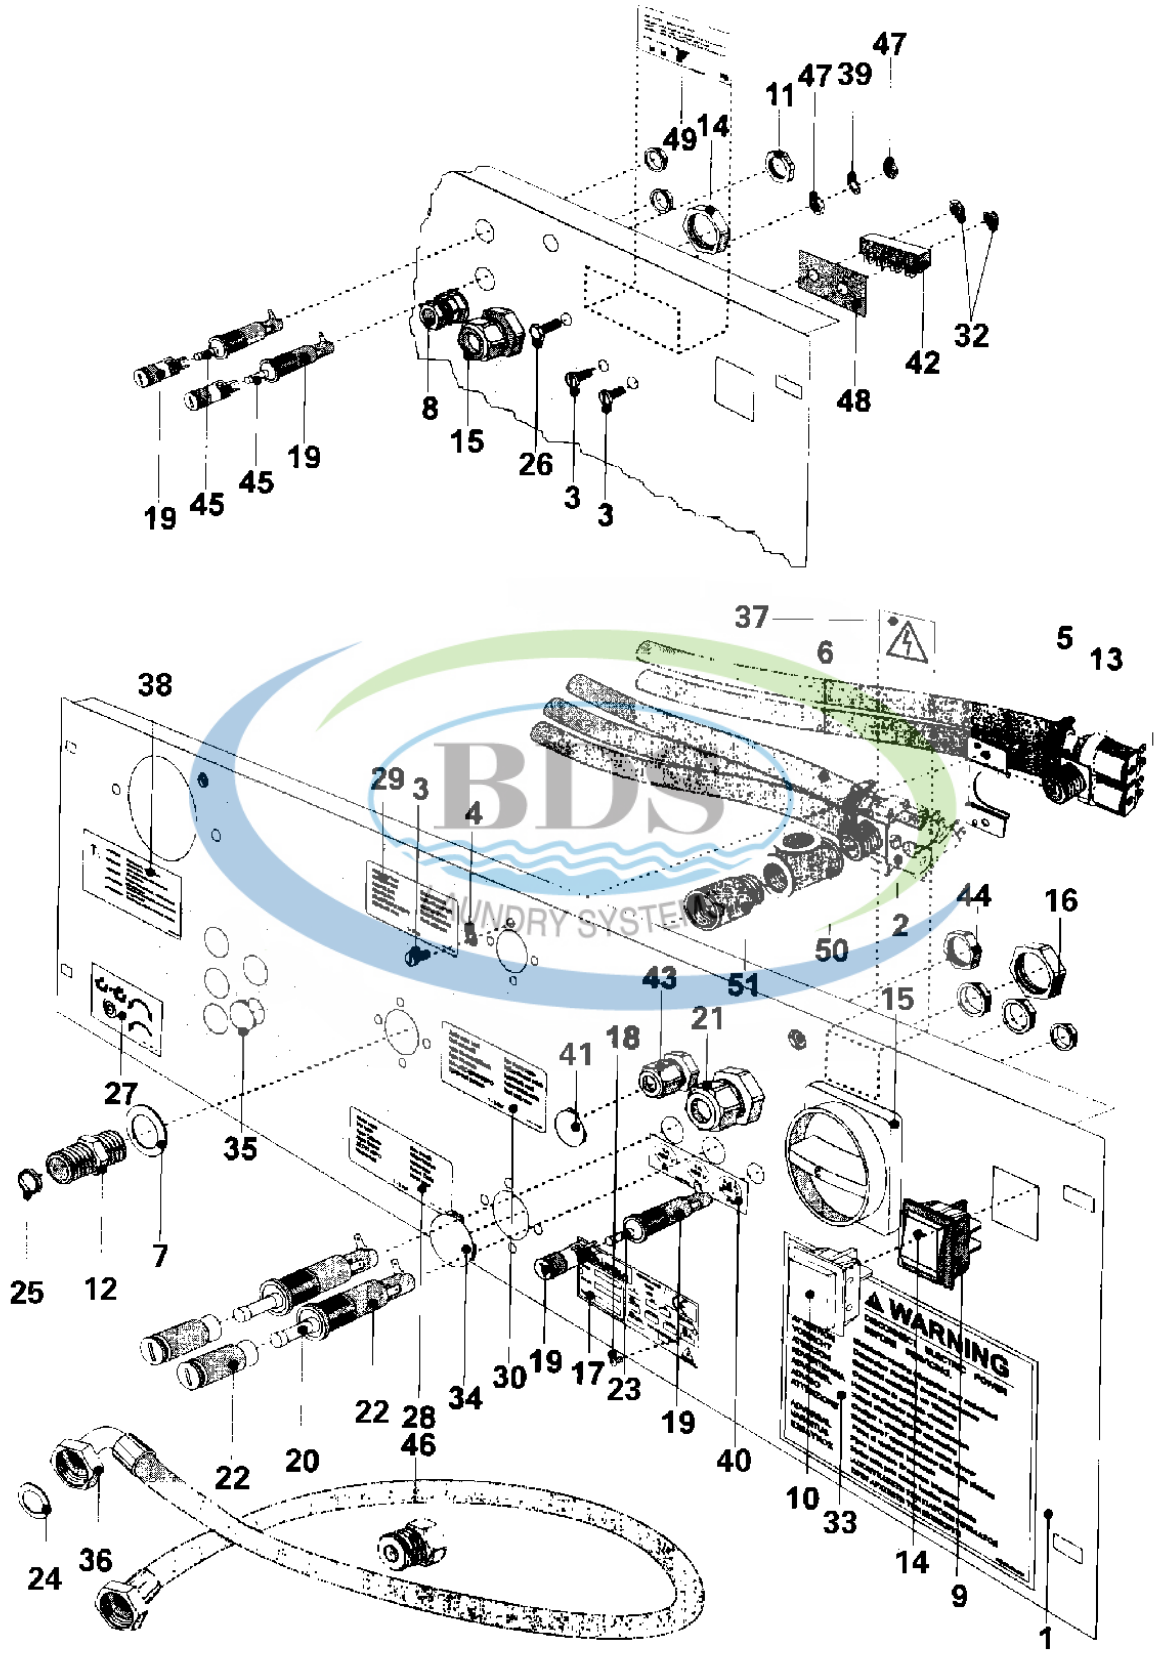

Ref #	Part Number	Qty.	Description
1	NLA	1	BRIDGE, REAR
1	NLA	1	BRIDGE, REAR (USA)
2	23001533	1	VALVE, THREE-WAY
2	23003322	1	VALVE, THREE-WAY (115V 60HZ)
3	NLA	8	SCREW (M4X10)
4	NLA	6	WASHER (4)
5	596669	5	CLAMP, HOSE
6	23001507	6	WATERHOSE (GREEN)
7	23001483	1	WASHER (DIA. 40 X 6.5 X 3)
8	23002196	1	SWIVEL, CABLE
9	23001529	1	BUTTON (RAPID ADVANCE)
10	23001452	1	PLUG (WHT)
11	23002197	1	NUT
12	23001482	1	NIPPLE (3/4" PIPE THREAD)
13	23001455	2	VALVE, TWO WAY (220V 50/60HZ)
13	23001456	2	VALVE, TWO WAY (115V 60HZ)
14	23001532	1	COVER, BUTTON (PLASTIC)
15	23003502	1	SWITCH, MAIN (63A)
15	23002914	1	SWITCH, MAIN (20A)
15	23002915	1	SWITCH, MAIN (32A)
15	23002916	1	SWITCH, MAIN (80A)
16	23002212	1	NUT
17	NLA	1	PLATE, ID (USA)
18	23001461	2	RIVETS, BLIND
18	23001476	1	PLUG, WATER INLET
19	23001462	1	HOLDER, FUSE
20	23001508	2	FUSE (1A)
21	NLA	1	SWIVEL
22	23002210	2	HOLDER, FUSE
23	23002919	1	FUSE (5A)
24	23002921	6	WASHER, FILL HOSE
25	23002922	3	FILTER
26	23002861	1	BOLT (M6X25)
27	23001468	1	STICKER, SPIN DIRECTION
28	NLA	1	PLATE, INDEX "HOT WATER"
29	NLA	1	PLATE, INDEX (COLD HARD WATER)
30	NLA	1	PLATE, INDEX (COLD SOFT WATER)
31	23001509	1	STICKER, PIPE THREAD
32	NLA	2	NUT (M4)
33	NLA	1	LABEL (ELEC. WARNING)
34	23001476	1	PLUG, WATER INLET
35	NLA	5	PLUG (13)
36	W1059150	1	HOSE, CONNECTION
36	23001523	1	HOSE, CONNECTION
37	23002920	1	PLATE, INDEX (FLASH)
38	23002053	1	LABEL, WARNING VENT OUT
39	23001158	1	WASHER (M6)
40	23003328	1	STICKER (1A 400V)
40	NLA	1	STICKER (1A)
41	23002243	1	PLUG, UNIVERSAL