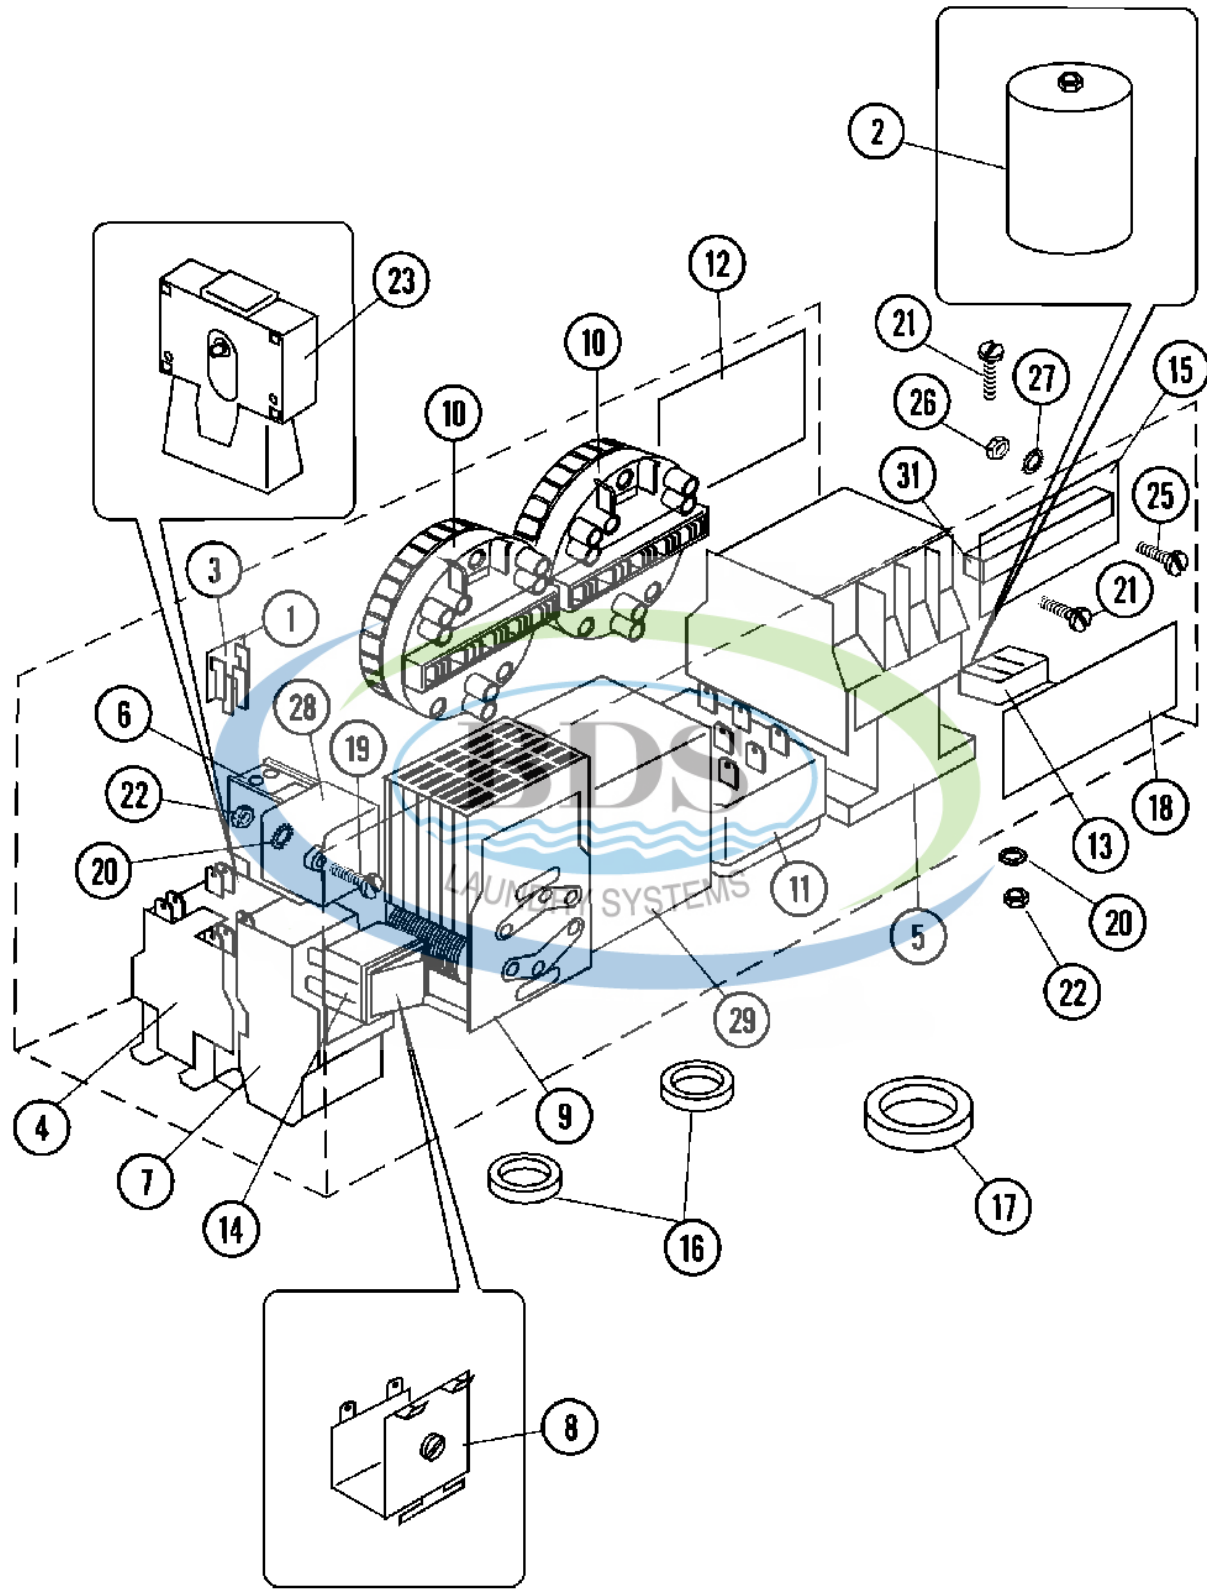

Ref #	Part Number	Qty.	Description
1	23001094	2	BRIDGE, RECTIFIER
2	23001096	1	CAPACITOR (60MF)
2	23001097	3	CAPACITOR (100MF)
2	23001098	2	CAPACITOR (130MF)
2	23001357	3	CAPACITOR (25MF)
2	23001358	2	CAPACITOR (30MF)
3	23001099	2	PC BOARD SOCKET
4	23003750	2	CONTACTOR (LC1-D0901 M7)
4	23003751	2	CONTACTOR (LC1-D1201 M7)
4	23001547	2	CONTACTOR (LC1-D129 F7)
4	23003750	1	CONTACTOR LC1 DO9
4	23003751	2	CONTACTOR LC1 D12
5	23003752	1	CONTACTOR (LC1-D1801 M7)
5	23001103	1	CONTACTOR (LC1-D3201 M7)
6	23001104	1	AUXILIARY CONTACT (1NO-1NC)
7	23001106	1	RELAY, OVERLOAD (4-6A)
7	NLA	1	RELAY, OVERLOAD (7-10A)
7	23001359	1	RELAY, OVERLOAD (2.5-4A)
7	23003757	1	RELAY, OVERLOAD (5.5-8A)
7	NLA	1	Overload relay LR2D
7	23003756	1	OVERLOAD RELAY 4-6A
7	23003757	1	OVERLOAD RELAY 5.5-8A
7	23003758	1	Overload relay LR2D
8	NLA	1	BUZZER
9	23001110	1	TIMER, REVERSING (PR1840)
10	23001513	1	SWITCH, WATER LEVEL
10	23003333	1	SWITCH, WATER LEVEL (ECO)
11	23002460	1	THERMOSTAT (4 TEMP)
12	23001465	1	STICKER, ELECTRICITY WARNING
13	NLA	1	CONNECTOR
14	23001114	1	ROCKER SWITCH, PREWASH/NO PREW
15	23001115	1	INSULATION PAPER
16	23001138	2	BUSHING, CABLE PASSAGE
17	23001117	1	RING, RUBBER (DIA. 25)
18	NLA	1	STICKER, LIQUID SOAP
19	NLA	4	SCREW (M4X10)
20	NLA	4	WASHER (4)
21	NLA	4	SCREW (M4X16)
22	23001014	6	NUT(M4)
23	23003762	1	MECHANICAL INTERLOCK, CONTACTO
23	23003762	1	MECHANICAL INTERLOCK
24	23001069	4	SCREW (M4X4)
25	23002806	3	SCREW (M6X25)
26	NLA	9	NUT (M6)
27	23002425	3	WASHER (M6)
28	NLA	2	NET FILTER
29	23003734	-	TRANSFORMER, CONTROL CIRCUIT
29	W10286352	1	TRANSFORMER
31	23002154	1	BOARD, TERMINAL (6 POLES)