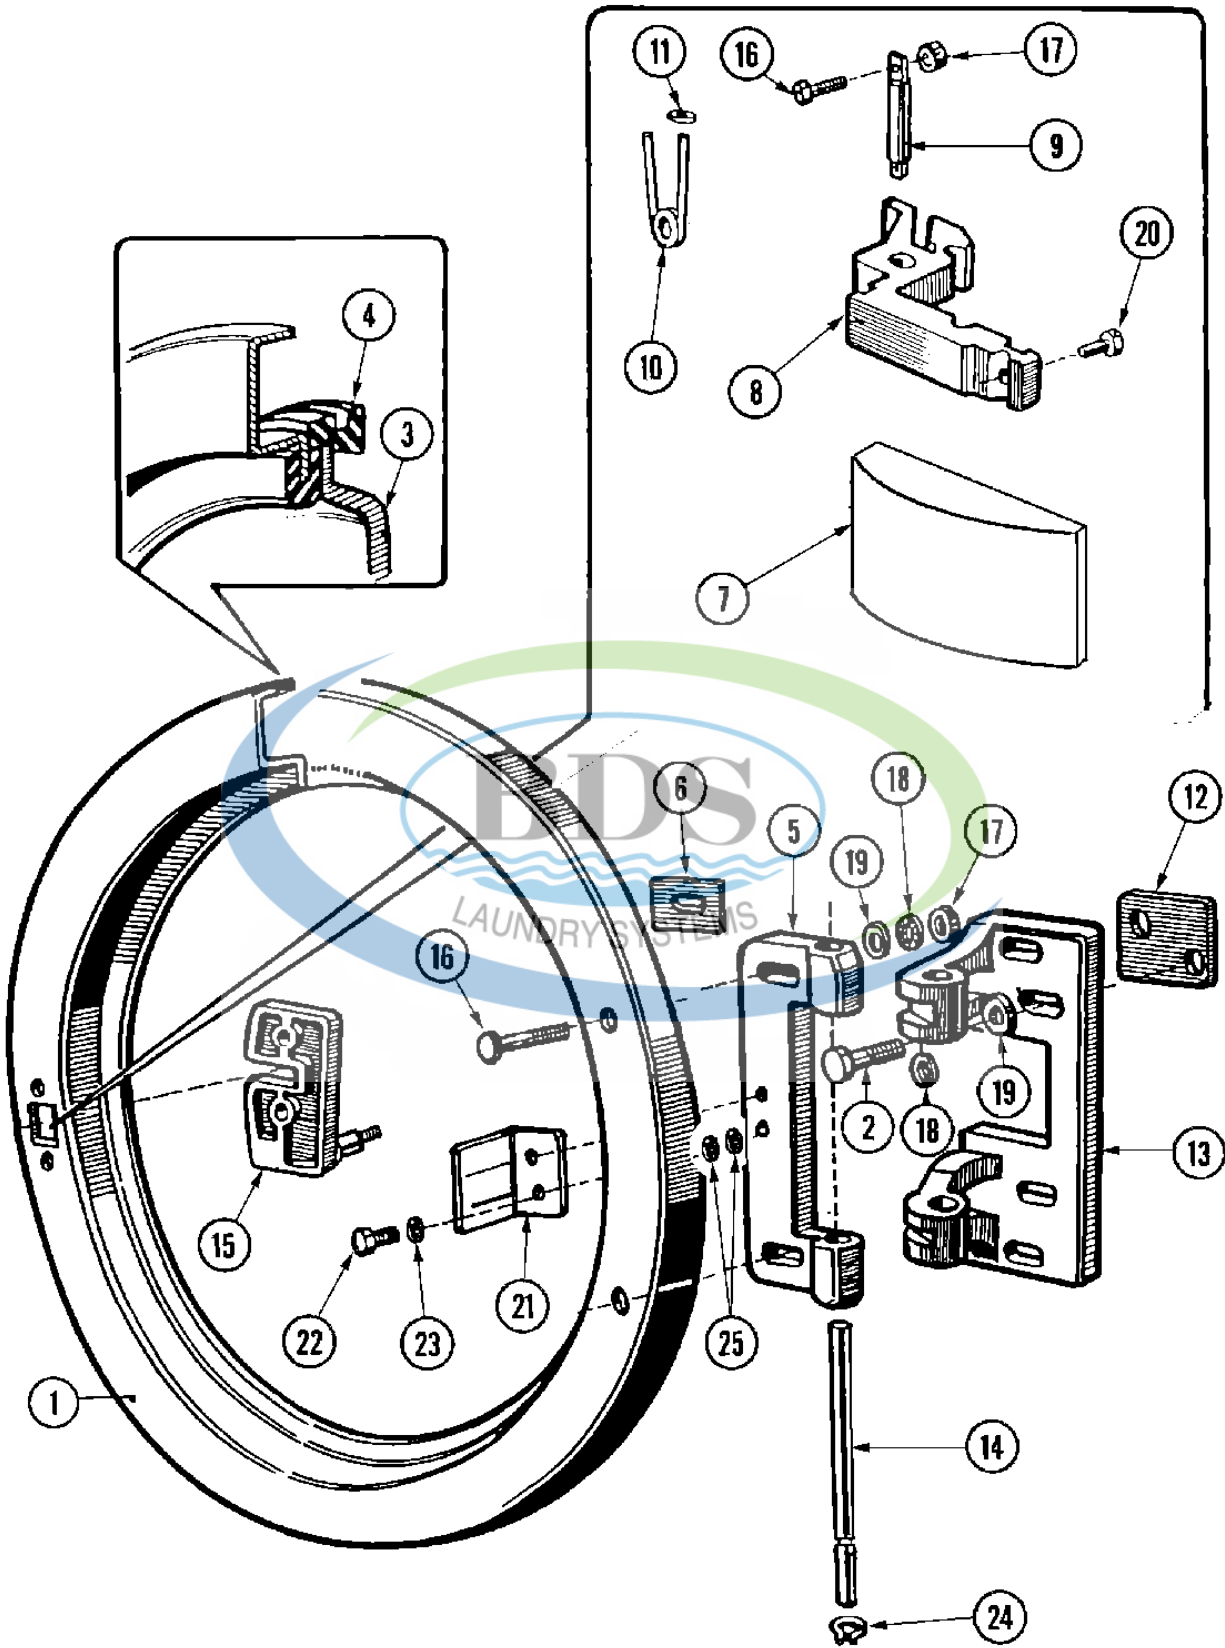

Ref #	Part Number	Qty.	Description
1	23001161	1	RING, DOOR
2	23001162	1	NUT, ORNAMENTAL (STNLS STEEL)
3	23001163	1	GLASS, DOOR
4	23001164	1	GASKET, DOOR GLASS
5	23001165	1	PLATE, HINGE
6	23001166	1	SHIM, HINGE PLATE
7	12001889	1	HANDLE, DOOR
7	-----	1	
7	-----	1	
7	-----	1	
8	23003634	1	LEVER, DOOR
8	NLA	1	LEVER, HANDLE
9	23001168	1	SHAFT, LEVER
10	23001169	1	SPRING, HANDLE LEVER
11	NLA	1	SPEEDNUT (M3)
11	23001170	1	FASTENER, SPRING (DIA. 3.2)
12	23001171	1	BASE, HINGE
13	23001172	1	SHAFT, DOOR HINGE
14	23001173	1	HANDLE, LEVER PLATE
15	23001175	1	SCREW (M6X20 STNLS STEEL)
15	23002937	1	SCREW (M6X26)
16	NLA	1	NUT (M6 STNLS STEEL)
17	23001158	1	SPRING, LOCKWASHER (M6)
18	23001608	1	WASHER (DIA. 14X8.6X1 STNLS)LU
19	8173901	1	SCREW (M4X10 STNLS STEEL)
20	23001178	1	MICROSWITCH, ACTIVATING PLATE
21	23001179	1	SCREW (M4X10 STNLS STEEL)
22	NLA	1	WASHER (DIA. 10X5.3X1)
23	23001181	1	RING, RETAINING (DIA. 8)
24	23001182	1	BOLT (M6X16 STNLS STEEL)
25	23001185	1	DOORSEAL, TENSION RING
26	23001186	1	DOORSRING, TENSION SPRING