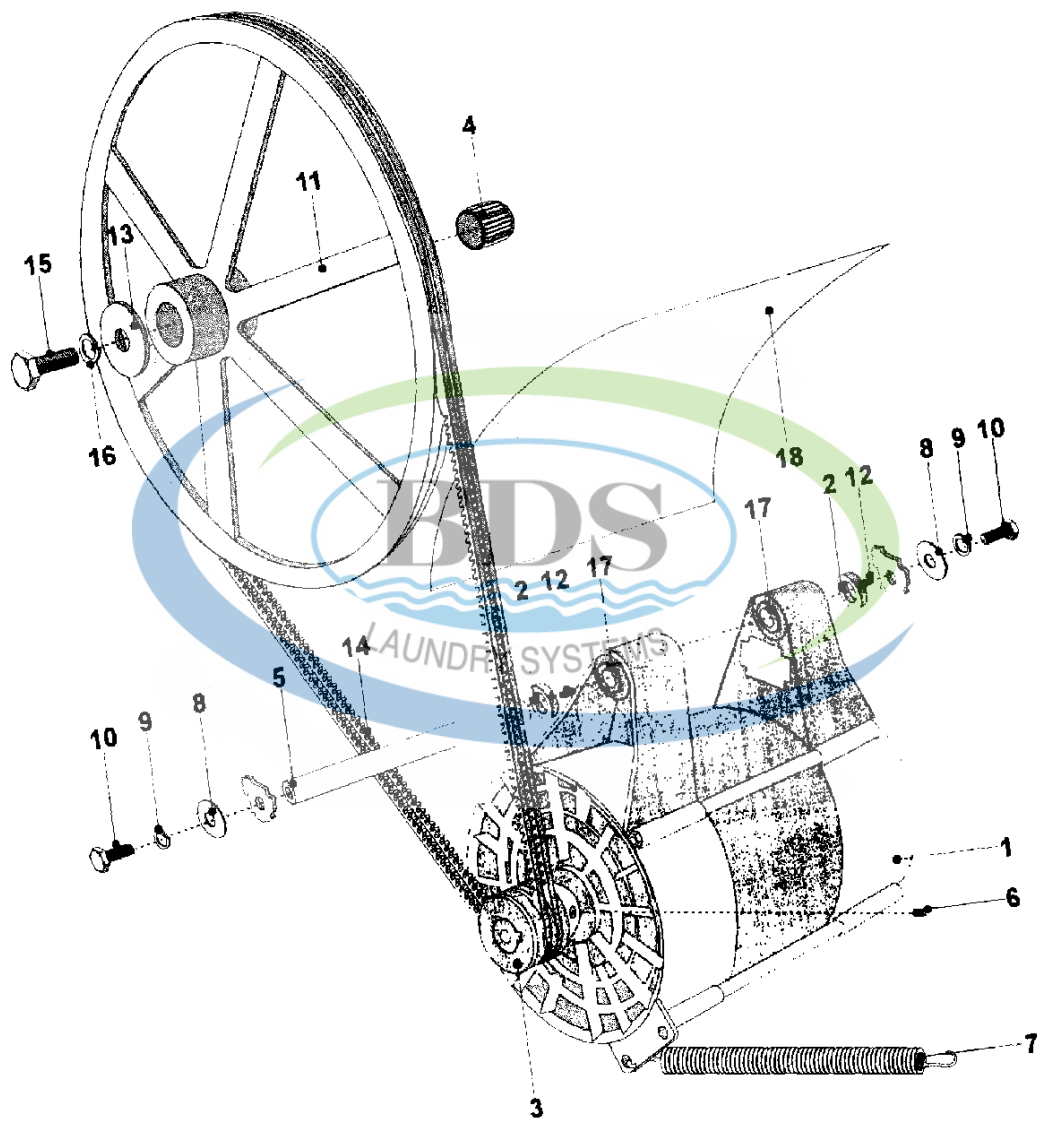

Ref #	Part Number	Qty.	Description
1	NLA	1	TUB (COMPLETE)
2	NLA	1	DRUM/SHAFT
3	NLA	1	TUB
4	NLA	1	BASE PLATE (STNLS STEEL)
4	NLA	1	BASE PLATE (WITHOUT HOLES)
5	23002399	2	NUT(M4)
6	NLA	1	RING
7	NLA	1	SHIELD
8	23001387	1	GASKET, SHELL (REAR)
9	23001200	1	HINGE, MIRCO SWITCH
10	23001206	1	BRACKET, MOTOR HARNESS
11	23001708	1	WASHER (5.3)
12	23001594	3	BLIND, HEATING ELEMENT
13	23004485	1	LOCK WASHER (M5) LU
14	23001592	1	ADAPTOR
15	23002179	1	WASHER
16	NLA	1	INJECTOR (LOW PRESSURE)
17	NLA	2	ELBOW (1/2``)
18	NLA	1	TUBE (1/2``)
19	NLA	1	CLAMP, STEAM TUBE
20	23002646	12	SCREW (M8X40)
21	NLA	12	WASHER (8)
22	23001266	12	NUT (M8)
23	NLA	1	CLAMP, SUPPORT
24	W10244602	1	NUT (M5)
25	NLA	1	VALVE, STEAM (1/2``)
26	NLA	1	TUBE (1/2``-15CM)
27	23003484	1	SCREW (M5X15)
28	NLA	4	SCREW (M4X8)
29	23001204	4	WASHER, FINISHING (DIA. 5)
30	23002473	1	RUBBER TRIM
31	23003765	1	BOLT (M8 X 35)
31	23002646	1	SCREW (M8X40)
32	NLA	2	SCREW (M4X16)

Ref #	Part Number	Qty.	Description
1	23001403	-	MOTOR (THREE PHASE-240/208V)
1	23001405	1	MOTOR (SINGLE PHASE 115V)
2	23003329	2	RING, SLIDING
3	NLA	1	V-PULLEY (DIA. 53 60HZ)
4	23001410	1	RING, TOLERANCE (DIA. 28)
5	NLA	1	SHAFT, MOTOR
6	23002929	2	SCREW, SOCKET SET (M8X10)
7	23001413	1	MOTOR, SPRING
8	23003788	2	WASHER (10/5)
9	23001400	2	LOCK WASHER, SPRING
10	NLA	2	BOLT M10X25
11	23001415	1	PULLEY, BASKET
12	NLA	2	SCREW (M5X6)
13	23001282	1	WASHER (DIA. 37 X 13 X 3)
14	23001417	2	V-BELT (10 X 1575)
15	23001418	1	BOLT (M12-1.75 X 25)
16	23002658	1	WASHER (12)
17	23001420	2	MOTOR, SUSPENSION RUBBER
18	NLA	1	COVER, PLASTIC