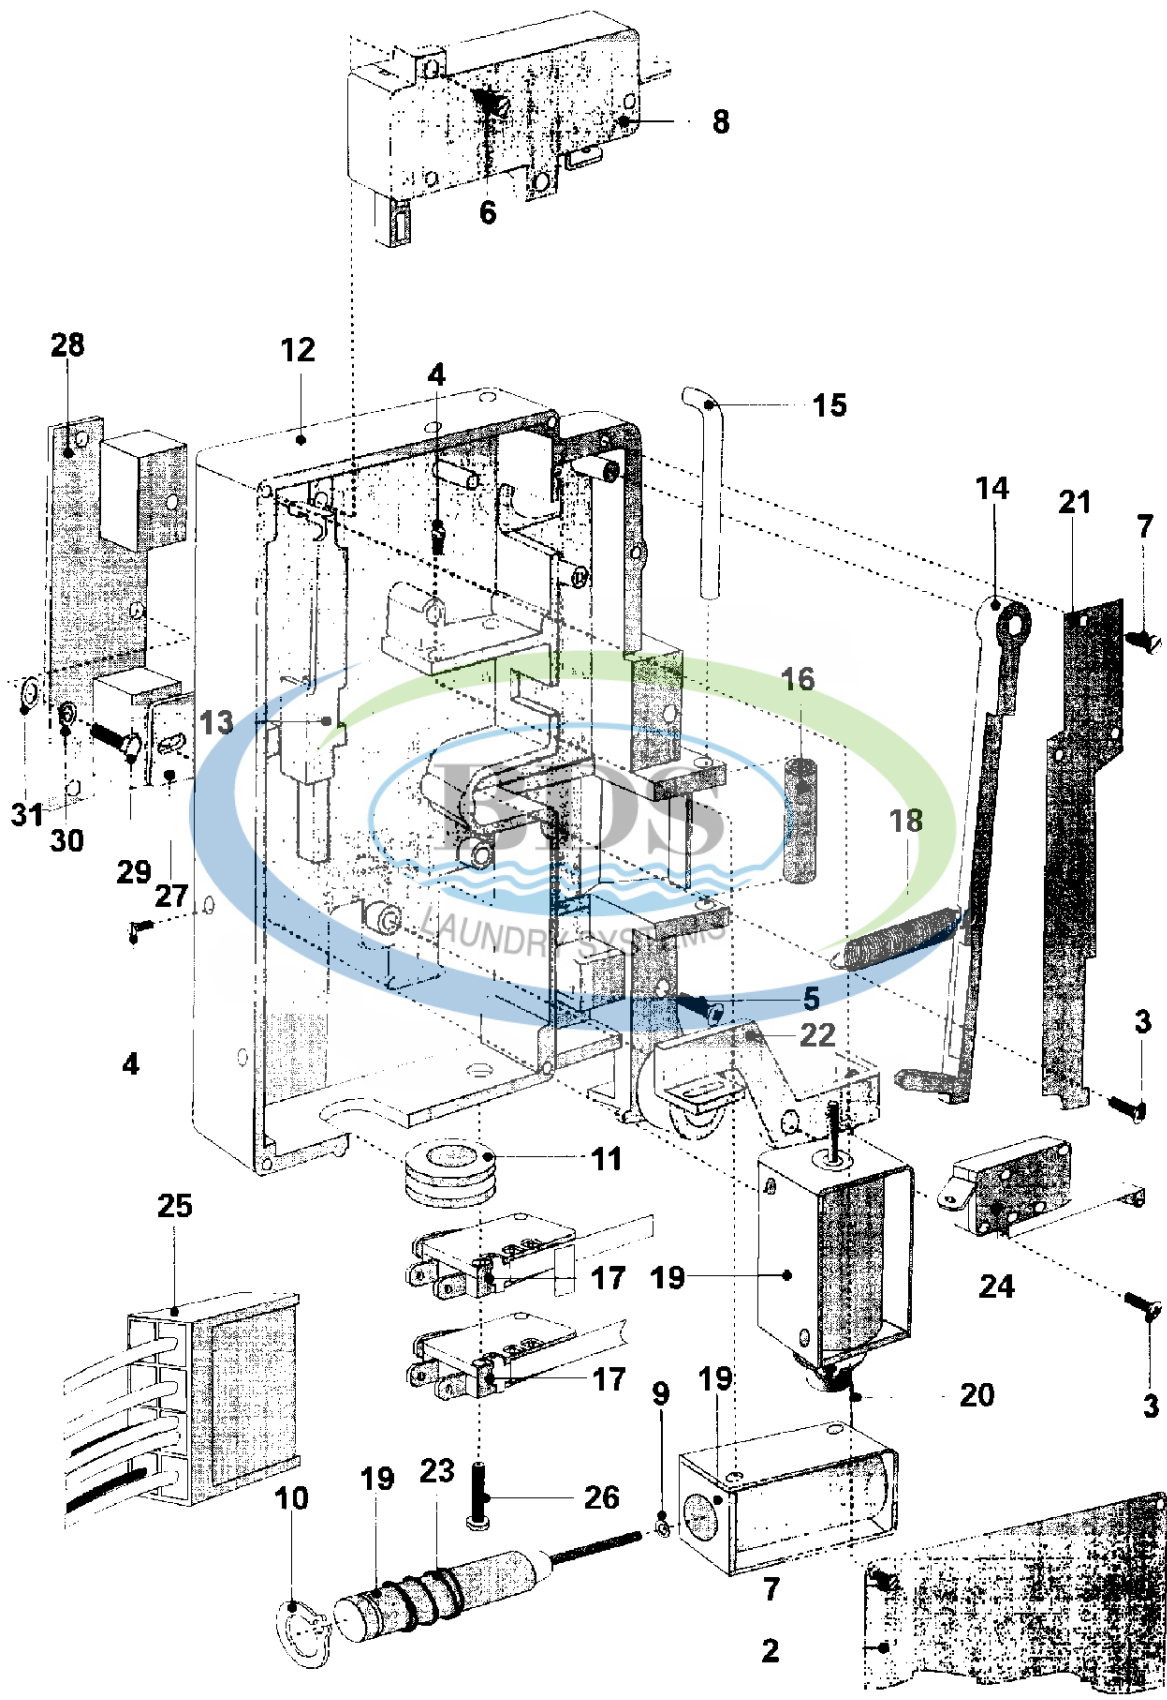

Ref #	Part Number	Qty.	Description
1	23003679	-	(COMPLETE)
1	NLA	-	LOCK, DOOR (COMPLETE)
2	23001130	1	PLATE, COVER (STNLS STEEL)
3	23001131	3	SCREW (M3 X 14 CROSS RECESSED)
4	23001132	4	SCREW (M3 X 4 CROSS RECESSED)
5	23001133	2	SCREW (M5X25 STAINLESS STEEL)
6	23001070	2	SCREW (M4X10)
7	23001134	1	BOLT (M3 X 6)
8	23001135	1	BIMETAL, ACTUATOR (230V)
9	23001136	1	WASHER (DIA. 5.1 X 3.3 X 0.1)
10	23001137	1	RING, RETAINING (G10)
11	23001138	1	BUSHING, CABLE PASSAGE
12	23001140	1	BAR, LOCKING
13	23001142	1	RETAINER, LOCK TUBE (DIA.4X45)
14	23001143	1	LOCK TUBE (DIA. 4X23.5 STNLS)
15	23001144	1	MICROSWITCH, SHORT LEVER
16	23001146	1	COIL (240V)
16	23001147	1	COIL (120V)
17	23001149	1	LEAF SPRING, LATCH BAR
18	23001368	1	SHIM
19	23001156	1	SPACER, LOCK
20	NLA	3	SCREW (M6X12)
21	23001158	3	WASHER (6)
22	23001608	3	WASHER (DIA. 14X8.6X1 STNLS)LU
23	Y23002898	1	GROUND, PLATE LOCK
24	23002899	1	HANDLE, LOCKING PART
25	23002900	1	SPRING, LOCKING PART
26	NLA	1	CORD, OPENING
27	NLA	1	LEVEL, OPENING
28	23002903	1	SPRING, LOCKING PART
29	23002337	1	MICROSWITCH W/ ROLLER ARM
30	23002904	1	WIRING, DOOR LOCK
30	23002905	-	WIRING, DOOR LOCK
31	23002906	2	SCREW (M3X25)