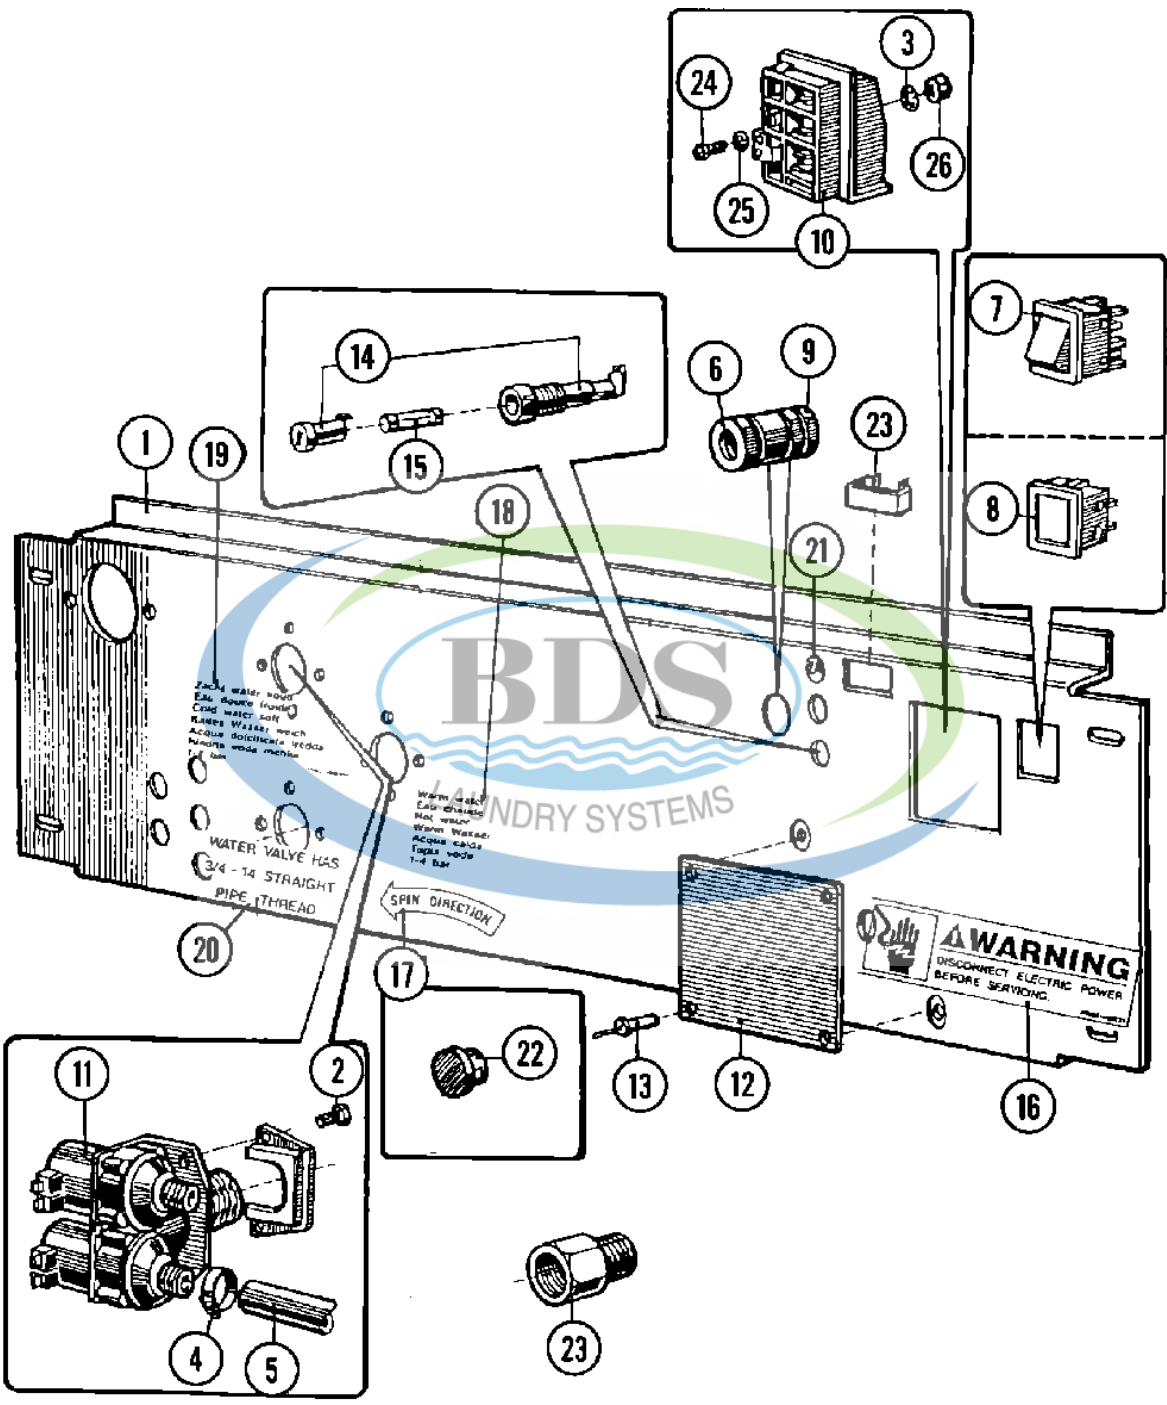

Ref #	Part Number	Qty.	Description
1	NLA	1	PANEL, VALVE
2	23001361	1	BOLT M4X10
3	23001013	1	LOCKWASHER (EXTERNAL TEETH M4)
4	596669	12	CLAMP, HOSE
5	23001507	1	WATERHOSE (GREEN)
6	NLA	1	SWIVEL (PG9)
7	23001529	1	BUTTON (RAPID ADVANCE)
8	23001452	-	PLUG (WHT)
9	NLA	1	NUT, SWIVEL (PG9)
10	NLA	1	BLOCK, TERMINAL CONNECTION
11	23001455	-	VALVE, TWO WAY (220V 50/60HZ)
11	23001456	1	VALVE, TWO WAY (115V 60HZ)
12	23001460	1	PLATE, IDENTIFICATION
13	23001461	1	RIVETS, BLIND
14	23001462	2	HOLDER, FUSE
15	23001463	1	FUSE (2A)
15	23001508	-	FUSE (1A)
16	23001465	1	STICKER, ELECTRICITY WARNING
17	23001468	1	STICKER, SPIN DIRECTION
18	NLA	1	STICKER, HOT WATER
19	23001471	1	STICKER, COLD SOFT WATER
20	23001509	1	STICKER, PIPE THREAD
21	NLA	-	STICKER (1A)
22	NLA	1	PLUG, LIQUID SOAP OPENING
23	NLA	1	NUT, CAGE
24	NLA	1	SCREW (M 4 X 16 BRASS)
25	NLA	1	WASHER (DIA. 9 X 4.3 X 0.8)
26	23001481	1	NUT (M4 BRASS)
27	23001482	1	NIPPLE (3/4" PIPE THREAD)
28	23001483	1	WASHER (DIA. 40 X 6.5 X 3)
29	23001484	1	EXTENSION, BRASS PIPE THREAD
30	23001485	1	TEE, 3/4" PIPE THREAD (BRASS)
31	NLA	1	VALVES, PLATE
32	NLA	1	SCREW (M6 X 12)
33	23001523	1	HOSE, CONNECTION