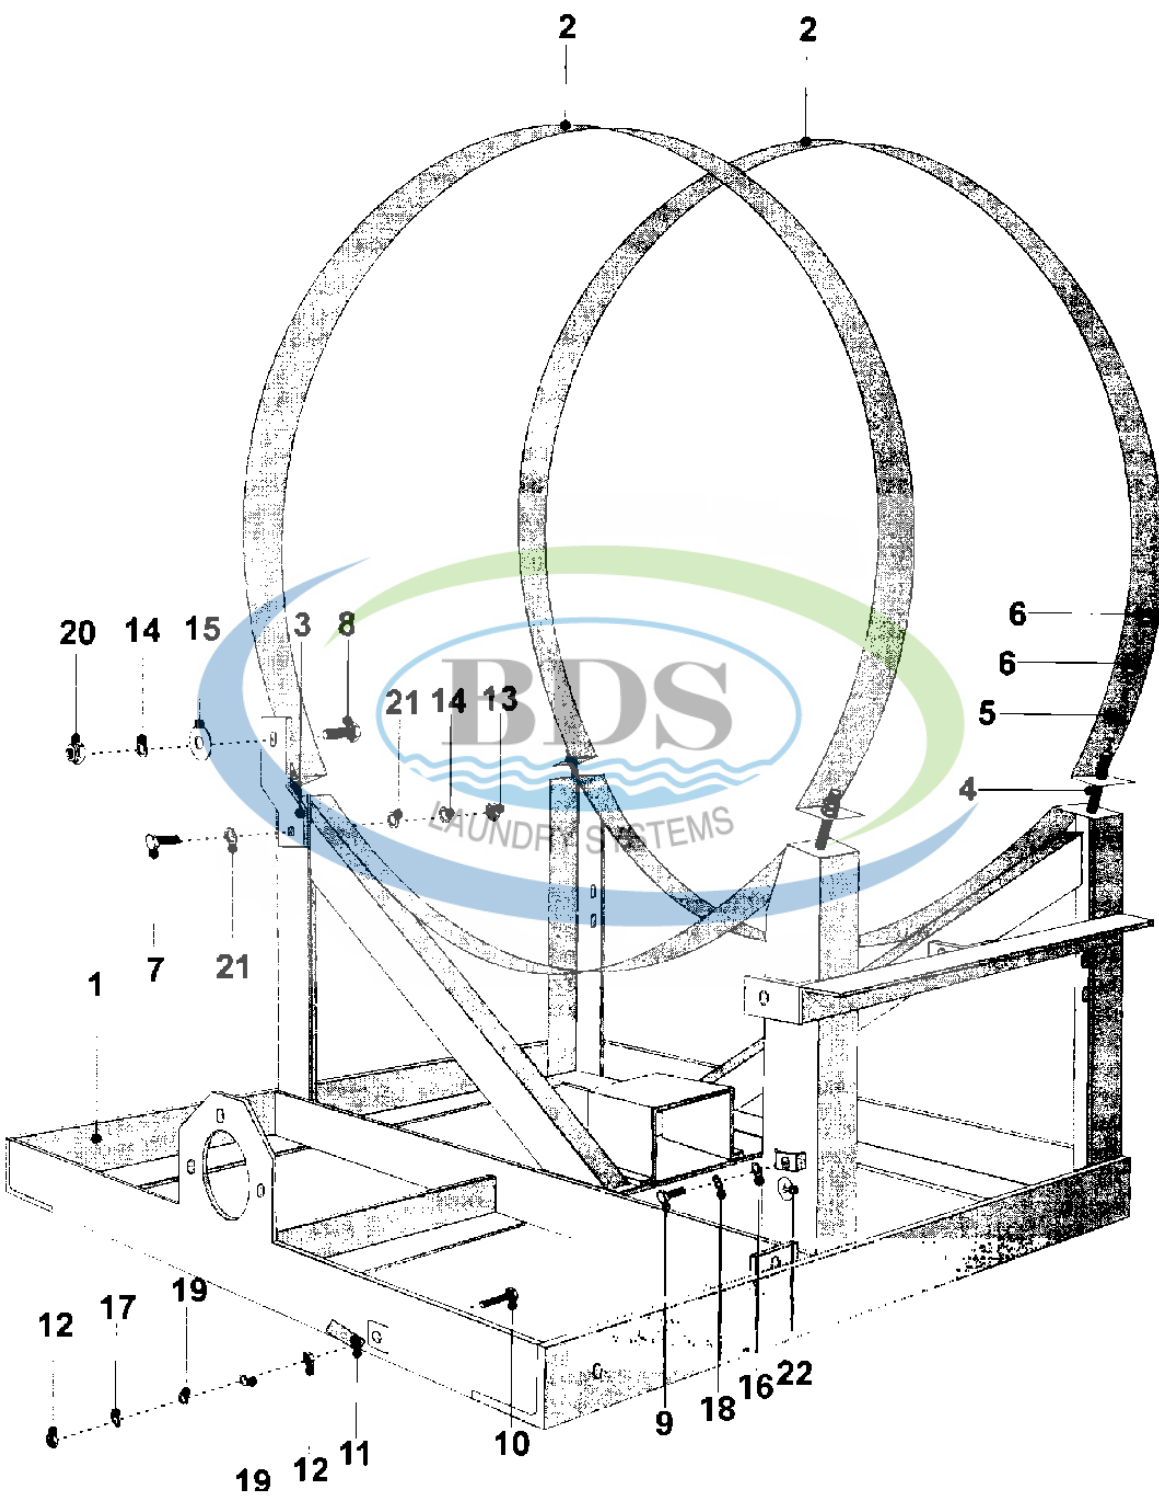

Ref #	Part Number	Qty.	Description
1	23001403	-	MOTOR (THREE PHASE-240/208V)
1	23001405	1	MOTOR (SINGLE PHASE 115V)
2	23003329	2	RING, SLIDING
3	NLA	1	V-PULLEY (DIA. 53 60HZ)
4	23001410	1	RING, TOLERANCE (DIA. 28)
5	NLA	1	SHAFT, MOTOR
6	23002929	2	SCREW, SOCKET SET (M8X10)
7	23001413	1	MOTOR, SPRING
8	23003788	2	WASHER (10/5)
9	23001400	2	LOCK WASHER, SPRING
10	NLA	2	BOLT M10X25
11	23001415	1	PULLEY, BASKET
12	NLA	2	SCREW (M5X6)
13	23001282	1	WASHER (DIA. 37 X 13 X 3)
14	23001417	2	V-BELT (10 X 1575)
15	23001418	1	BOLT (M12-1.75 X 25)
16	23002658	1	WASHER (12)
17	23001420	2	MOTOR, SUSPENSION RUBBER
18	NLA	1	COVER, PLASTIC

Ref #	Part Number	Qty.	Description
1	23003287	1	PANEL, CONTROL (W/COIN METER)
2	NLA	1	BOX/ELECTRICAL COMPONENTS
3	NLA	1	HOLDER, ELEC. COMPONENT BOX
4	23002462	4	SCREW (M6X20)
5	23001335	4	BOLT (M6X25)
6	23003291	1	PANEL, SIDE (LT)
7	23003293	1	PANEL, SIDE (RT)
8	23003295	1	PANEL, REAR
9	23003297	1	PANEL, SERVICE
10	23003298	2	SUPPORT, SIDE PANEL
11	23002354	24	SCREW (M6X16)
12	NLA	1	PANEL, FRONT
13	NLA	1	HOLDER, COMPONENTS
14	23001442	2	COVER, HOOK
15	23001088	1	RUBBER TRIM
16	23002463	2	SCREW (M6X30)
17	23001445	2	COVER, SPRING
18	23001446	6	SCREW (M5 X 50 STNLS STEEL)
19	23001204	6	WASHER, FINISHING (DIA. 5)
20	23001447	6	WASHER, FIBER (12 X 6 X 2)
21	23002860	4	TUBE, DISTANCE
22	23001448	3	NUT, RAPID (M5)
23	23001309	20	WASHER (6.4) LU
24	23002471	10	NUT
25	NLA	5	BOLT (M6X16)
26	23002651	9	NUT (M6)
27	23001734	33	WASHER (M6)
28	23001027	35	WASHER (DIA. 12 X 6.5 X 1.6)