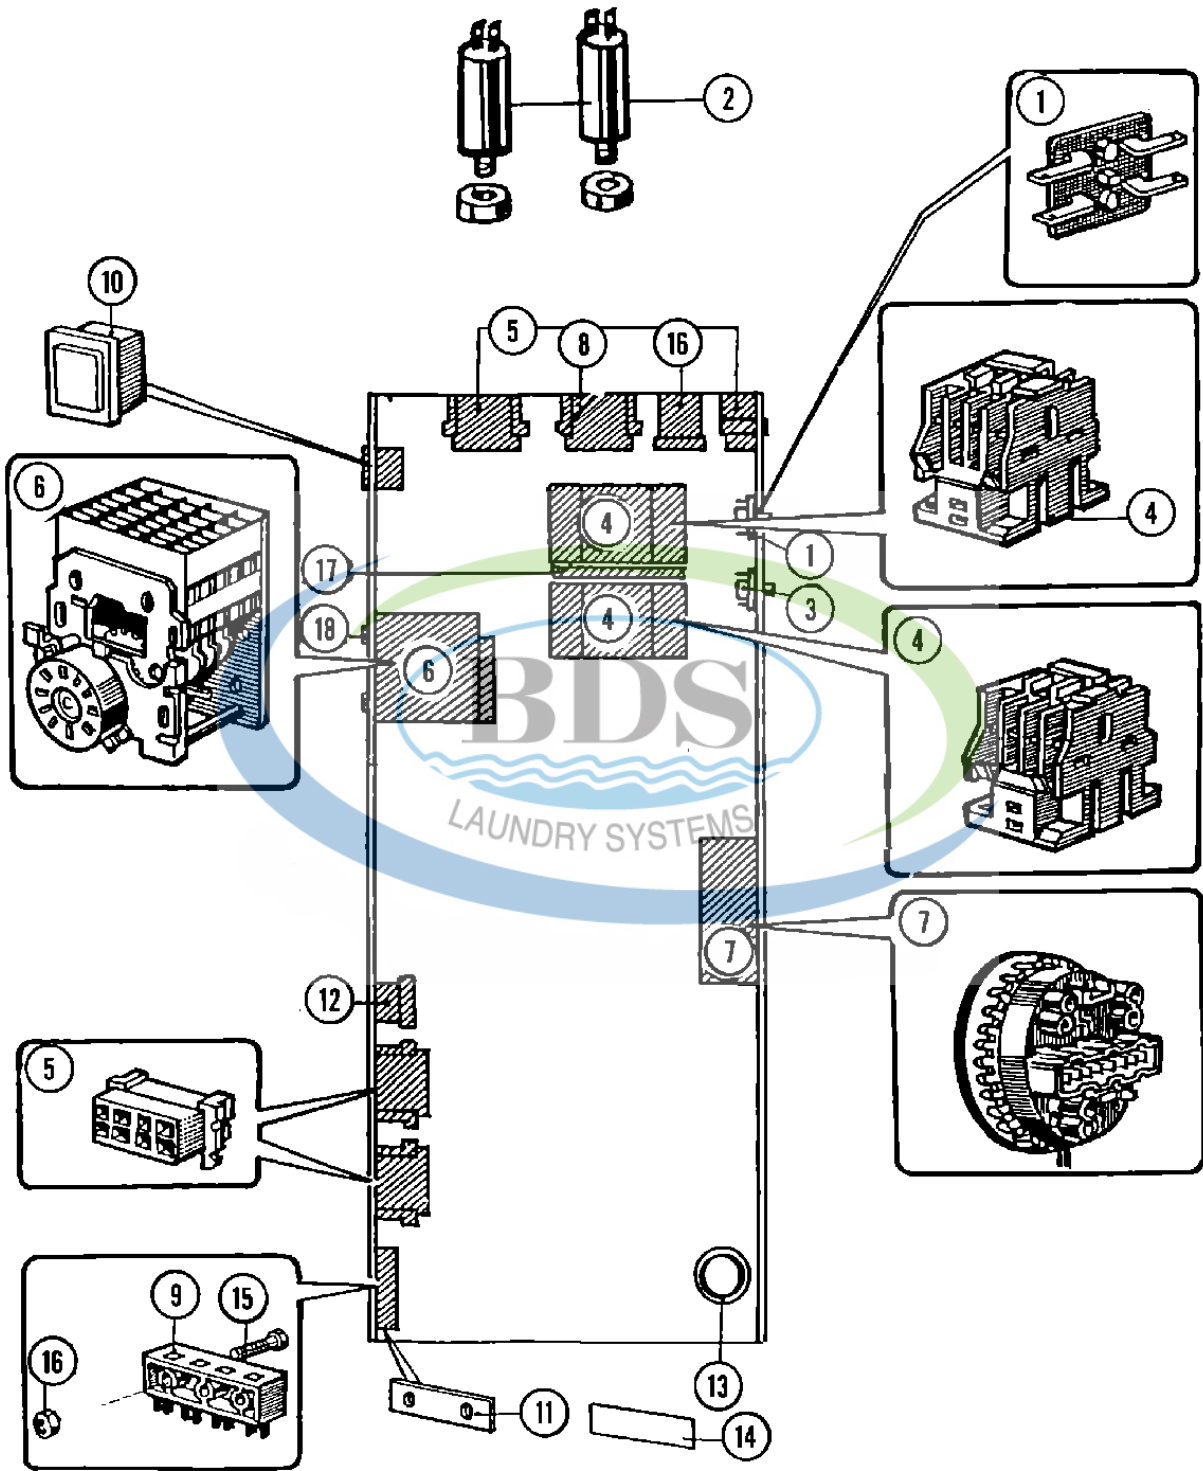

Ref #	Part Number	Qty.	Description
1	23001094	1	BRIDGE, RECTIFIER
2	23001097	1	CAPACITOR (100MF)
3	23001099	1	SOCKET, PC BOARD SOCKET
4	23003750	-	CONTACTOR (LC1-D0901 M7)
4	NLA	1	CONTACTOR (LC1-D0901F6)
5	23001109	1	HOUSING, CONNECTOR (8 POLE)
6	23001110	-	TIMER, REVERSING (230V)
6	23001512	1	TIMER, REVERSING (120V)
7	23001513	1	SWITCH, WATER LEVEL
7	23001513	-	SWITCH, WATER LEVEL
8	23001112	1	HOUSING, CONNECTOR (6 POLE)
9	23001113	1	HOUSING, CONNECTOR (4 POLE)
10	23001114	1	SWITCH, ROCKER (PREWASH)
11	23001115	1	PAPER, INSULATION
12	23001116	1	HOUSING, CONNECTOR (4 POLE)
13	23001117	1	RING, RUBBER (DIA. 25)
14	NLA	1	STICKER, LIQUID SOAP
15	23001361	1	BOLT M4X10
16	NLA	1	NUT (M4)
17	23003762	-	MECH. INTERLOCK, CONTACTOR
18	23001069	1	SCREW (M4 X 4)
19	23001465	1	STICKER, ELECTRICITY WARNING
20		1	CONNECTOR, 9-POLE
21	NLA	1	SCREW (M6 X 25)
22	NLA	1	NUT (M6)
23	NLA	1	WASHER (M6)
24	NLA	1	STICKER
25	NLA	1	SERIES 15 THIS PART IS NO
25	NLA	1	FILTER, NET
26	NLA	1	GALO, TRAFO
27	NLA	1	LABEL, EARTH