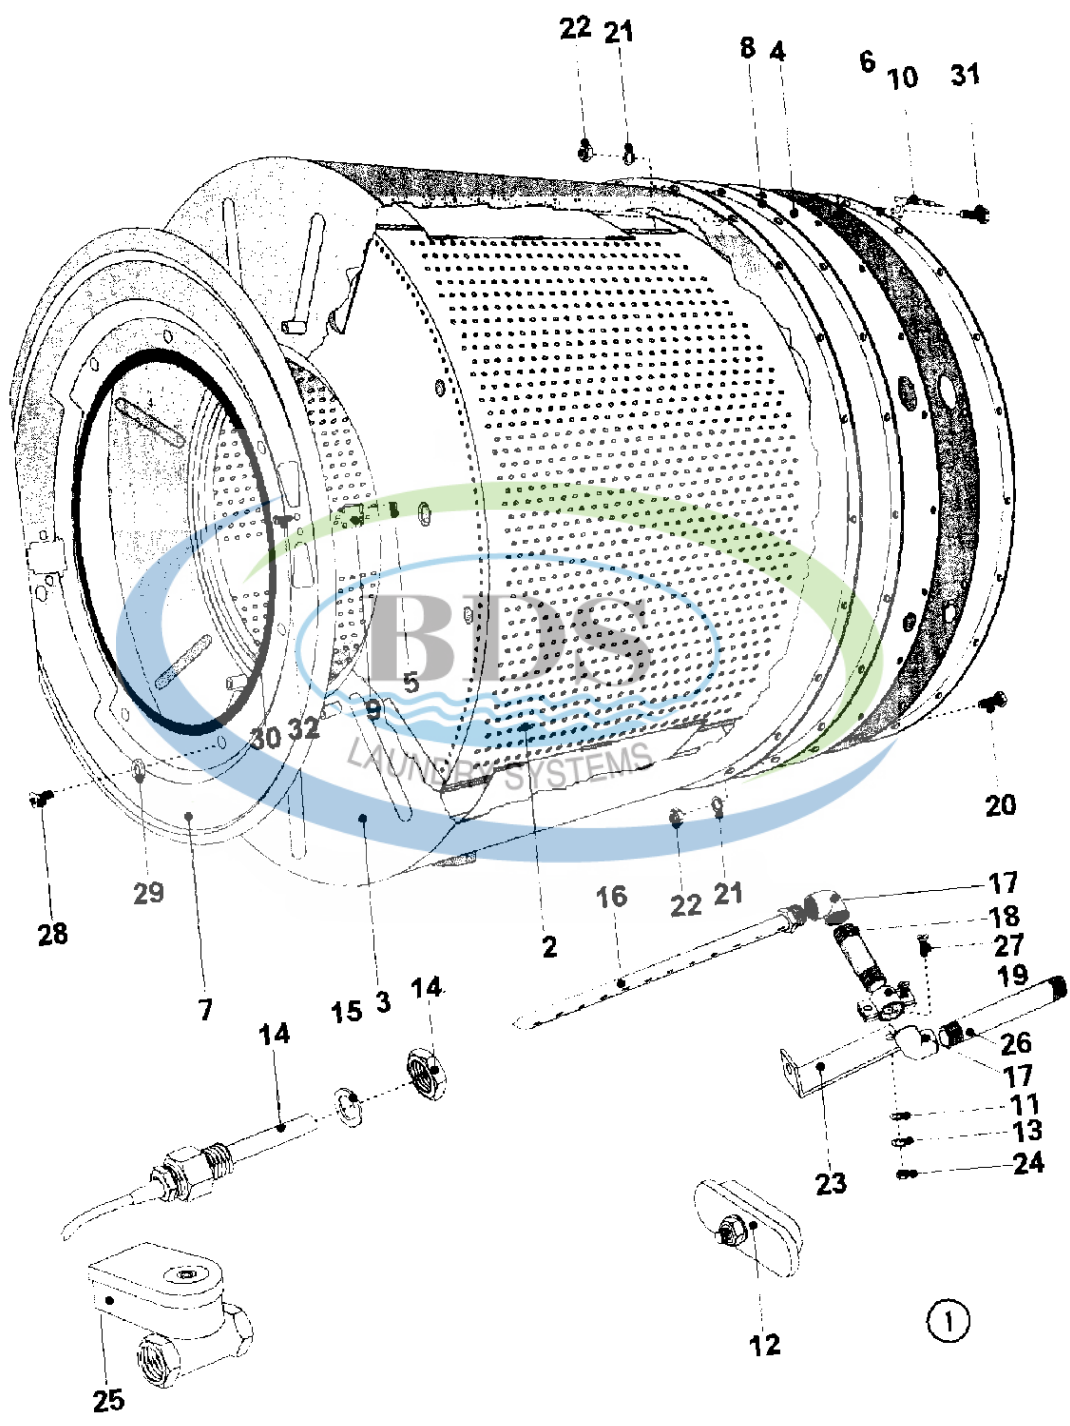

Ref #	Part Number	Qty.	Description
1	NLA	1	TUB (COMPLETE)
2	NLA	1	DRUM/SHAFT
3	NLA	1	TUB
4	NLA	1	BASE PLATE (STNLS STEEL)
4	NLA	1	BASE PLATE (WITHOUT HOLES)
5	23002399	2	NUT(M4)
6	NLA	1	RING
7	NLA	1	SHIELD
8	23001387	1	GASKET, SHELL (REAR)
9	23001200	1	HINGE, MIRCO SWITCH
10	23001206	1	BRACKET, MOTOR HARNESS
11	23001708	1	WASHER (5.3)
12	23001594	3	BLIND, HEATING ELEMENT
13	23004485	1	LOCK WASHER (M5) LU
14	23001592	1	ADAPTOR
15	23002179	1	WASHER
16	NLA	1	INJECTOR (LOW PRESSURE)
17	NLA	2	ELBOW (1/2``)
18	NLA	1	TUBE (1/2``)
19	NLA	1	CLAMP, STEAM TUBE
20	23002646	12	SCREW (M8X40)
21	NLA	12	WASHER (8)
22	23001266	12	NUT (M8)
23	NLA	1	CLAMP, SUPPORT
24	W10244602	1	NUT (M5)
25	NLA	1	VALVE, STEAM (1/2``)
26	NLA	1	TUBE (1/2``-15CM)
27	23003484	1	SCREW (M5X15)
28	NLA	4	SCREW (M4X8)
29	23001204	4	WASHER, FINISHING (DIA. 5)
30	23002473	1	RUBBER TRIM
31	23003765	1	BOLT (M8 X 35)
31	23002646	1	SCREW (M8X40)
32	NLA	2	SCREW (M4X16)