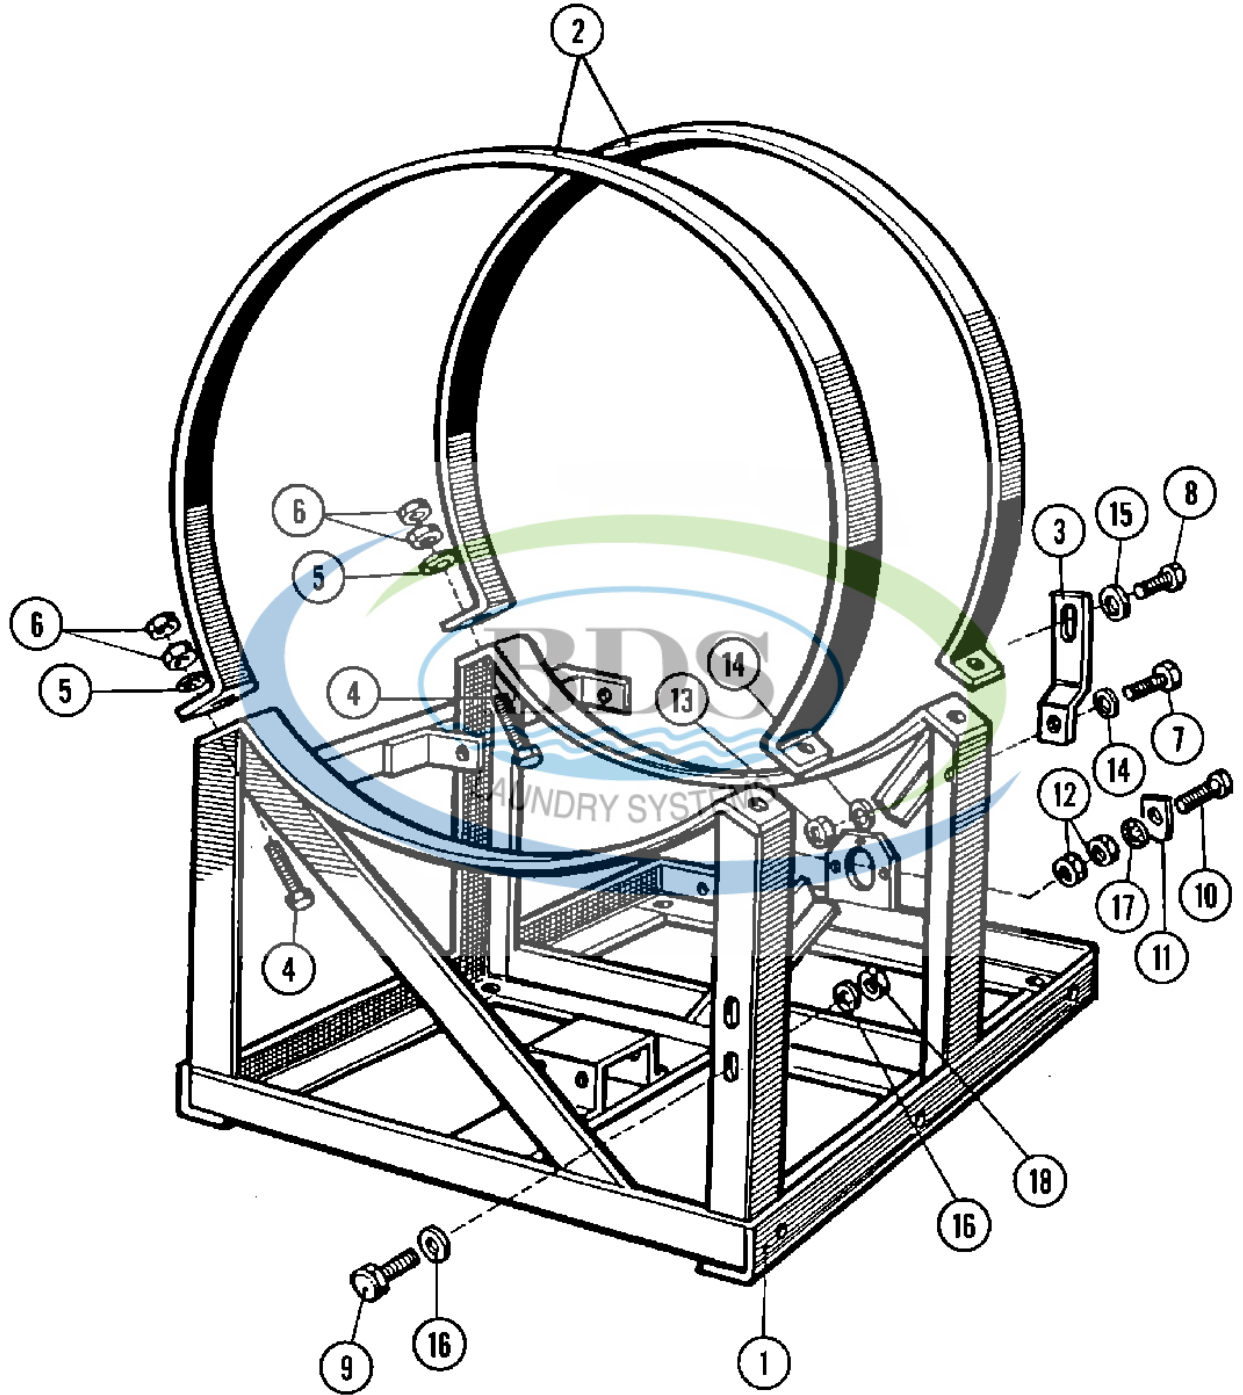

Ref #	Part Number	Qty.	Description
1	NLA	1	FRAME
2	NLA	1	CLAMP, TUB
3	NLA	1	BRACE, TUB SUPPORT
4	NLA	1	BOLT (M10X50)
5	23001400	1	LOCK WASHER, SPRING
6	23001661	1	NUT (M10)
7	23003765	1	BOLT (M8 X 35)
8	23001205	1	BOLT (M8 X 45)
9	23002462	1	BOLT (M6 X 20)
10	NLA	1	BOLT (M6 X 25)
11	23001308	1	HARDWARE, GROUNDING
12	23001312	1	NUT (M6)
13	23001266	1	NUT (M8)
14	23001265	1	WASHER (8)
15	NLA	1	WASHER (DIA. 30 X 8.5 X 2.5)
16	23001309	1	WASHER (6.4) LU
17	23001028	1	LOCKWASHER (EXTERNAL TEETH M6)
18	23001310	1	NUT, SELF LOCKING (M6)
19	NLA	1	WASHER (6.4)