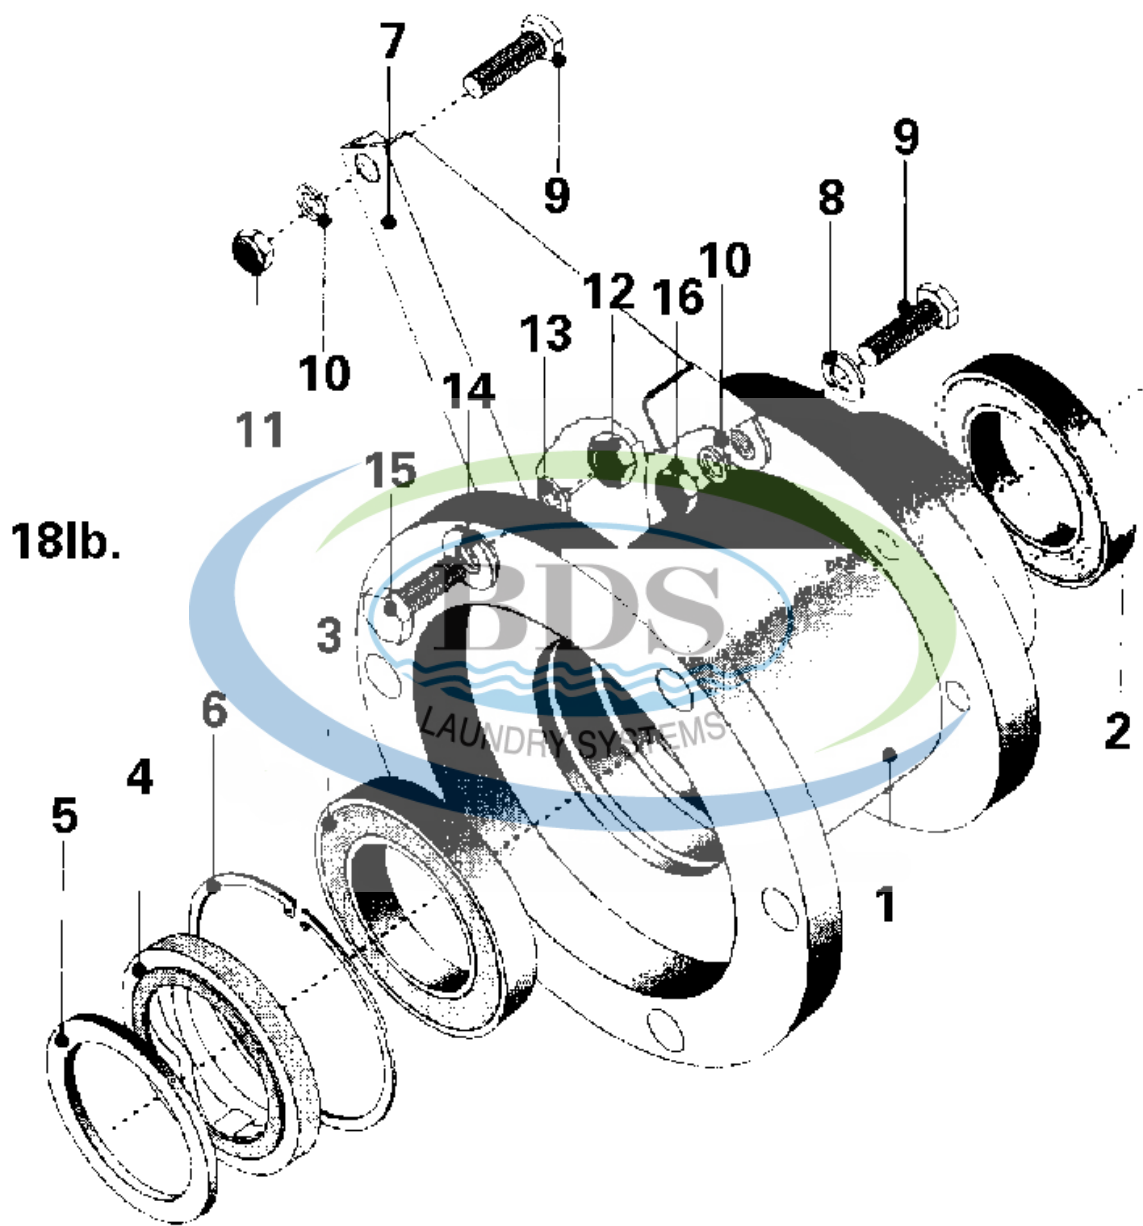

Ref #	Part Number	Qty.	Description
1	23003795	1	TRUNNION (CASTING ONLY)
2	23001391	1	BEARING (REAR)
3	24001015	1	BEARING (FRT)
4	23001393	1	SEAL, WATER
5	23001395	1	RING, SEAL
6	23001396	1	SNAP RING, INTERNAL LU
7	23003368	6	SPOKE
8	23002437	6	WASHER M8
9	23003765	12	BOLT (M8 X 35)
10	NLA	12	WASHER (M8)
11	23001266	6	NUT (M8)
12	23001661	6	NUT M10
13	23001400	6	LOCK WASHER, SPRING
14	23001201	6	WASHER (DIA. 22X11X1 BRASS)
15	23003354	6	BOLT (M10X25)
16	23001266	6	NUT (M8)
17	NLA	1	TRUNNION ASSEMBLY