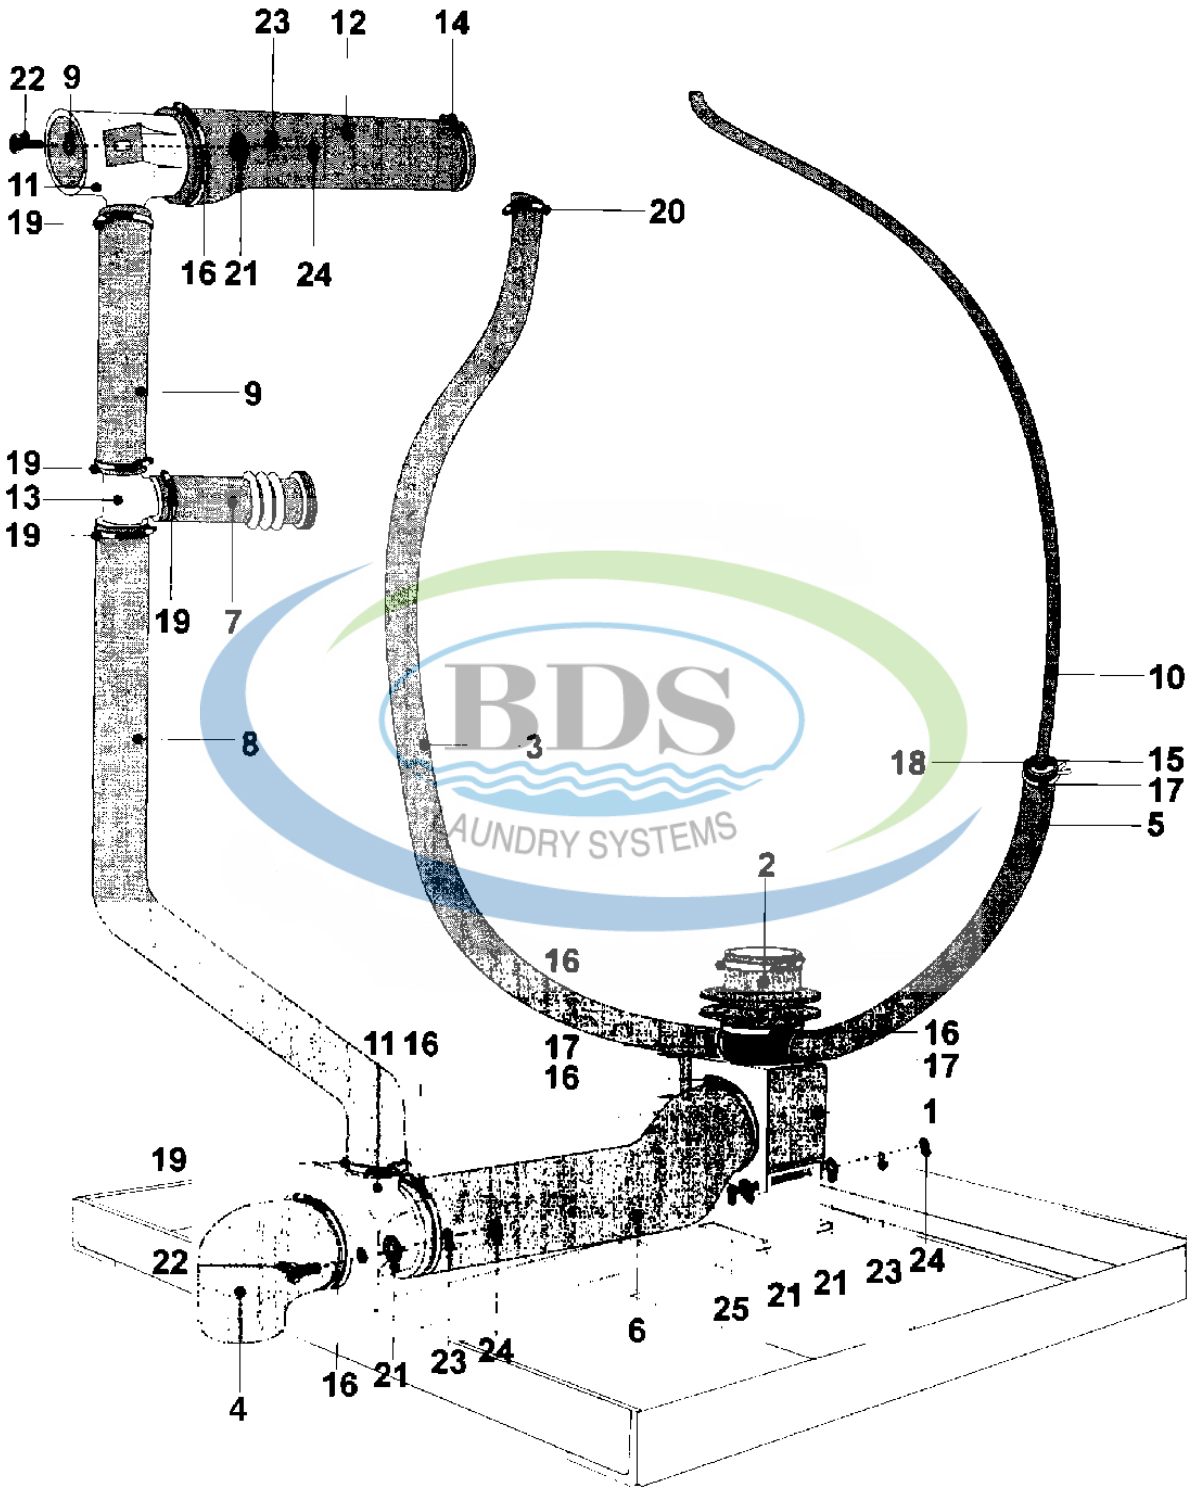

Ref #	Part Number	Qty.	Description
1	23001244	1	VALVE, DRAIN (240V-50/60HZ)
1	23001402	1	VALVE, DRAIN (115V 60HZ)
2	NLA	1	TUB, OUTLET VALVE HOSE
3	23001549	1	HOSE, OUTLET (SOAPHOPPER) LU
4	23003245	1	HOSE, 90 DEGREE OUTLET
5	23001247	1	HOSE, AIR DOME (30 CM)
6	23001248	1	HOSE, DRAIN
7	23001250	1	HOSE, AIR VENT
8	23001251	1	HOSE, OVERFLOW
9	23001203	2	WASHER (DIA. 16 X 8.4 X 1.6)
10	23001252	1	HOSE, WATER LEVEL SWITCH
11	23001253	2	DRAIN TEE
12	23004241	1	AIR VENT HOSE, SOAP BOX
13	23001255	1	TEE, OVERFLOW HOSE
14	23001289	1	CLAMP, HOSE (60-80)
15	596669	1	CLAMP, CORBIN (A5.5)
16	696392	6	CLAMP, HOSE (70-90)
17	23001259	3	CLAMP, CORBIN (A17.5)
18	23001260	1	BUSHING, AIR DOME HOSE
19	616099	5	CLAMP, HOSE (32-50)
20	616099	1	CLAMP, HOSE (20-32)
21	23002437	8	WASHER M8
22	NLA	4	BOLT M8X20
23	NLA	6	WASHER (M8)
24	23001266	6	NUT (M8)
25	23002908	2	SCREW (M8X120)