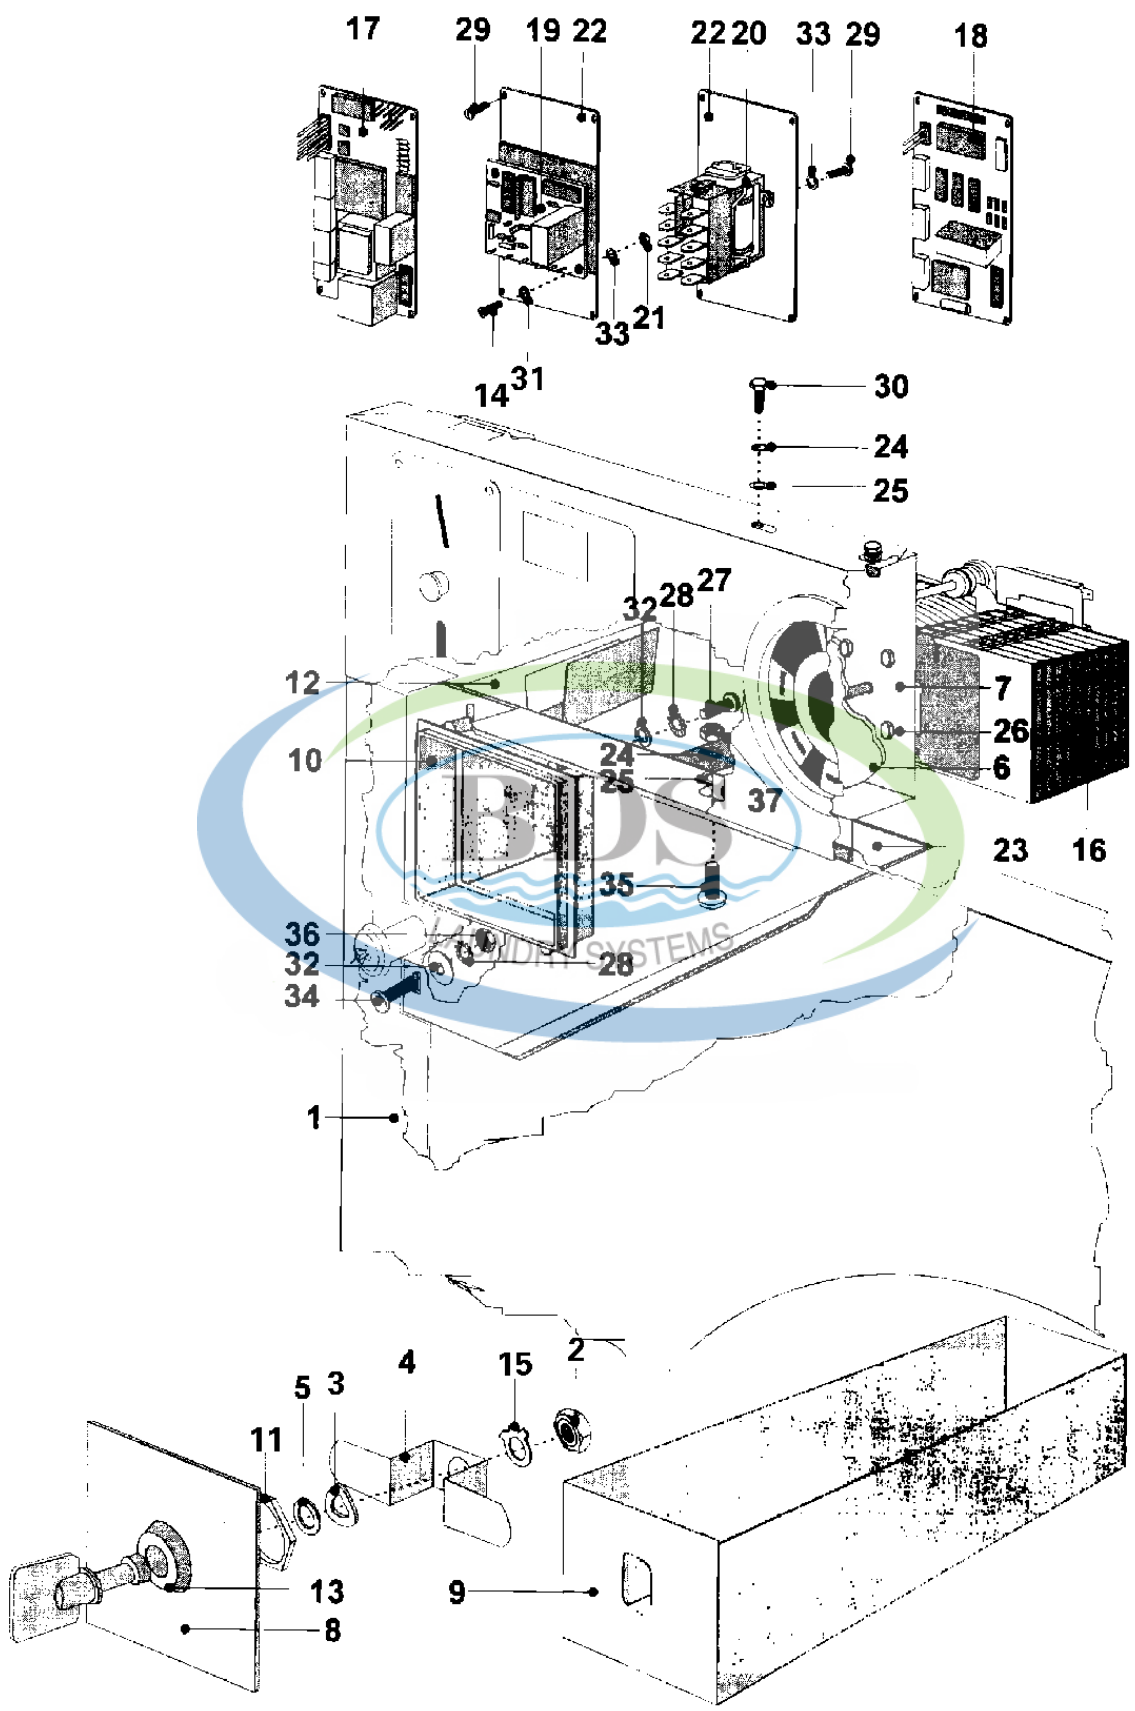

Ref #	Part Number	Qty.	Description
1	NLA	1	PLATE, BACK-UP (COIN METER)
2	NLA	1	TRAY, ELECTRICAL COMPONENTS
3	23001511	1	BOX, HOLDER (ELECTRICAL COMP.)
4	NLA	1	CONDENSATORS, BOX
5	23001430	1	PANEL, SIDE (LT)
6	NLA	1	PANEL, SIDE (RT)
7	23001434	1	PANEL, REAR
8	23001436	1	PANEL, ACCESS (LWR)
9	23001437	1	SUPPORT, SIDE PANEL LU
10	NLA	1	PANEL, FRONT
11	23001442	2	COVER, HOOK
12	23001444	1	BOLT (M6X30)
13	23001445	2	COVER, SPRING
14	23001446	1	SCREW (M5 X 50 STNLS STEEL)
15	23001204	8	WASHER, FINISHING (DIA. 5)
16	23001447	2	WASHER, FIBER (12 X 6 X 2)
17	23001331	1	SPACER, PANEL
18	23001448	6	NUT, RAPID (M5)
19	23001309	1	WASHER (6.4) LU
20	23001310	1	NUT, SELF LOCKING (M6)
21	23001449	1	LOCKING NUT, SELF (M6)
22	23001034	1	NUT (M6)
23	23001028	1	LOCKWASHER (EXTERNAL TEETH M6)
24	23001027	1	WASHER (DIA. 12 X 6.5 X 1.6)
25	23001026	1	BOLT (M6 X 16)
26	23001088	1	TRIM, RUBBER
27	NLA	1	BEAM, CROSS

Ref #	Part Number	Qty.	Description
1	NLA	1	PANEL, CONTROL
2	NLA	1	FACIA, CONTROL PANEL
3	23001063	1	COIN METER (25 CENTS-240V)
3	23001350	1	COIN METER (25 CENTS-115V)
4	23001525	1	MICROPROCESSOR
5	23003741	1	CONTROLLER, APL283A V1.07 (ENGLISH, FRENCH, GERMA...
6	23001526	1	PLEXI, MICROPROCESSOR
7	23001537	1	PUSH BUTTON
8	23001538	1	KEY BLOCK
9	23001541	1	BLOCK, CONTACT (ON)
10	23001540	1	ADAPTER, CONTACT BLOCK
11	NLA	1	CONNECTION PART
12	23001542	1	HOLDER
13	NLA	1	LABEL, EARTH
14	23001064	4	SCREW (M3X10)
15	23002869	3	SCREW (M3X6)
16	NLA	2	BOLT (M6X16)
17	23002500	4	WASHER, LOCK
18	23002399	10	NUT(M4)
19	23001339	1	NUT, CAGE
20	23002174	4	WASHER (3.2)
21	23002504	10	WASHER
22	NLA	4	LOCKWASHER (M3)
23	23002111	10	WASHER (4)
24	23001610	4	WASHER (4.3)