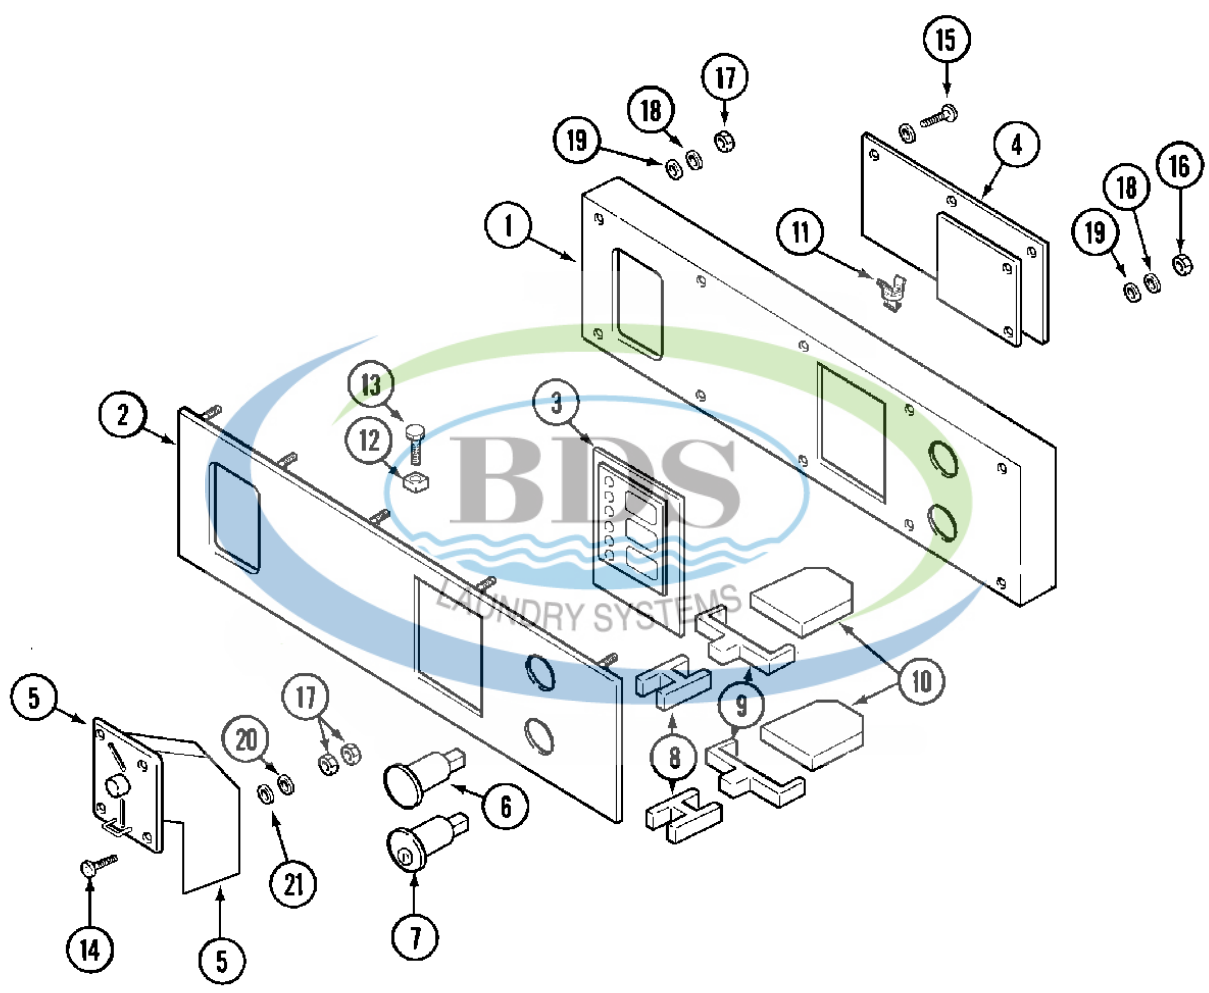

Ref #	Part Number	Qty.	Description
1	NLA	1	COVER, TOP (STNLS)
2	23001003	1	RUBBER COVER, SOAP BOX
3	23003781	1	CLAMP, SOAP BOX COVER
4	23001005	1	RUBBER HOSE, SOAP BOX
5	23001006	1	LOCK, TOP PANEL
5	23002673	1	KEY-TOP PANEL (25001)
6	23001007	2	WASHER, FIBER
7	23001008	1	NUT, LOCK (LARGE)
8	23001009	1	HOOK, LOCK (SHORT)
9	23001011	1	NUT
10	23001012	1	SCREW (M4 X 12 STNLS STEEL)
11	23002674	1	SPRING, LOCKWASHER (M4)
12	23001014	1	NUT M4
13	23001015	1	RUBBER SEAL, SOAP BOX
14	23001016	1	HOUSING, SOAP BOX
15	23001017	1	INSERT, SOAP BOX
16	23001018	1	SIPHON
17	23001019	1	TRAY
18	23001020	1	COVER, PLATE
19	23001021	1	DRAWER, PREWASH
19	23002318	1	SCREW, PAN HEAD (SLOTTED)
20	23001022	1	DRAWER, MAIN WASH
21	23001023	1	DRAWER, LAST RINSE
22	NLA	1	SCREW (DIA. 3.5 X 9.5 STNLS)
23	23001025	1	CLAMP, HOSE (DIA 90/110)
24	23001026	1	BOLT (M6 X 16)
25	23001027	1	WASHER (DIA. 12 X 6.5 X 1.6)
26	23002756	1	LOCKWASHER (EXTERNAL TEETH M6)
27	23003484	1	SCREW (M5 X 15PK STNLS STEEL)
28	23001550	1	LABEL, EARTH

Ref #	Part Number	Qty.	Description
1	NLA	1	PLATE, BACK-UP (COIN METER)
2	NLA	1	PANEL, CONTROL
3	NLA	1	INSERT PLATE, COIN COUNTER
3	NLA	1	STEPPER BOARD / COIN COUNTER
4	23001042	1	SELECTOR SWITCH, PROGRAM
5	NLA	1	DISC, INDICATOR (ENGLISH)
6	NLA	1	ORNAMENTAL RING, INDIC. DISC
7	23001046	1	LAMP, INDICATOR
8	NLA	1	LENS, TRANSPARENT RED
8	NLA	1	LENS, ALUMINIUM
9	NLA	1	PLATE, MOUNTING
10	NLA	1	NUT (M3)
11	23001054	1	WASHER, LOCKING
12	NLA	1	NUT (M4)
13	23001056	1	WASHER (4.3)
14	NLA	1	SPEEDNUT (M3)
15	23001058	1	TUBE, DISTANCE
16	23001013	1	WASHER, LOCK (M4)
17	23002325	1	WASHER
18	NLA	1	CONVERSION KIT (MC TO MN)
18	23002334	1	MC TO MN CONVERS.(CSA)