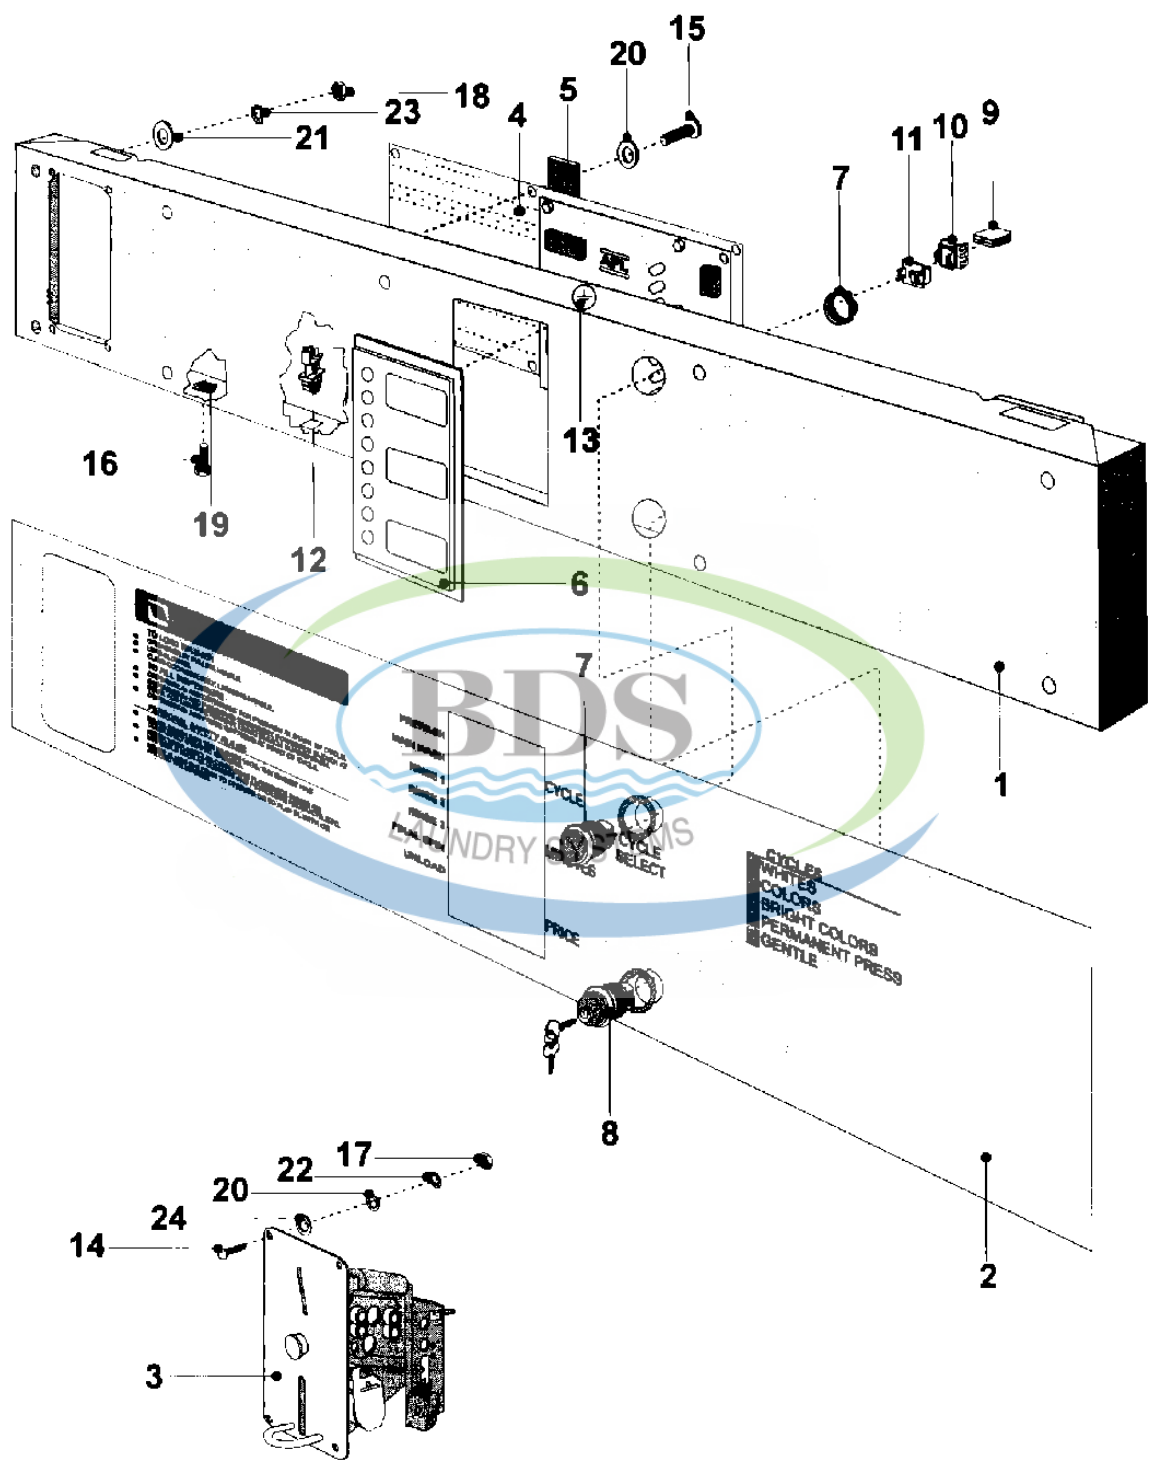

Ref #	Part Number	Qty.	Description
1	23001403	-	MOTOR (THREE PHASE-240/208V)
1	23001405	1	MOTOR (SINGLE PHASE 115V)
2	NLA	1	COLLAR, RETAINER
3	NLA	1	V-PULLEY (DIA. 53 60HZ)
4	23001410	1	RING, TOLERANCE (DIA. 28)
5	23001411	1	SUPPORT ROD, MOTOR
6	NLA	1	SCREW, ALLEN SET (M8 X 10)
7	23001413	1	MOTOR, SPRING
8	NLA	1	WASHER (10.5)
9	23001400	1	LOCK WASHER, SPRING
10	NLA	1	BOLT (M10 X 25)
11	23001415	1	PULLEY, BASKET
12	NLA	1	SCREW, SET (M5 X 6)
13	23001282	1	WASHER (DIA. 37 X 13 X 3)
14	23001417	2	V-BELT (10 X 1575)
15	23001418	1	BOLT M12X25
16	23001419	1	LOCKWASHER(EXTERNAL TEETH M12)
17	23001420	1	MOTOR, SUSPENSION RUBBER

Ref #	Part Number	Qty.	Description
1	NLA	1	FRAME
2	NLA	1	CLAMP, TUB
3	NLA	1	BRACE, TUB SUPPORT
4	NLA	1	BOLT (M10X50)
5	23001400	1	LOCK WASHER, SPRING
6	23001661	1	NUT (M10)
7	23003765	1	BOLT (M8 X 35)
8	23001205	1	BOLT (M8 X 45)
9	23002462	1	BOLT (M6 X 20)
10	NLA	1	BOLT (M6 X 25)
11	23001308	1	HARDWARE, GROUNDING
12	23001312	1	NUT (M6)
13	23001266	1	NUT (M8)
14	23001265	1	WASHER (8)
15	NLA	1	WASHER (DIA. 30 X 8.5 X 2.5)
16	23001309	1	WASHER (6.4) LU
17	23001028	1	LOCKWASHER (EXTERNAL TEETH M6)
18	23001310	1	NUT, SELF LOCKING (M6)
19	NLA	1	WASHER (6.4)

Ref #	Part Number	Qty.	Description
1	NLA	1	PANEL, CONTROL
2	NLA	1	FACIA, CONTROL PANEL
3	23001063	1	COIN METER (25 CENTS-240V)
3	23001350	1	COIN METER (25 CENTS-115V)
4	23001525	1	MICROPROCESSOR
5	23003741	1	CONTROLLER, APL283A V1.07 (ENGLISH, FRENCH, GERMA...
6	23001526	1	PLEXI, MICROPROCESSOR
7	23001537	1	PUSH BUTTON
8	23001538	1	KEY BLOCK
9	23001541	1	BLOCK, CONTACT (ON)
10	23001540	1	ADAPTER, CONTACT BLOCK
11	NLA	1	CONNECTION PART
12	23001542	1	HOLDER
13	NLA	1	LABEL, EARTH
14	23001064	4	SCREW (M3X10)
15	23002869	3	SCREW (M3X6)
16	NLA	2	BOLT (M6X16)
17	23002500	4	WASHER, LOCK
18	23002399	10	NUT(M4)
19	23001339	1	NUT, CAGE
20	23002174	4	WASHER (3.2)
21	23002504	10	WASHER
22	NLA	4	LOCKWASHER (M3)
23	23002111	10	WASHER (4)
24	23001610	4	WASHER (4.3)