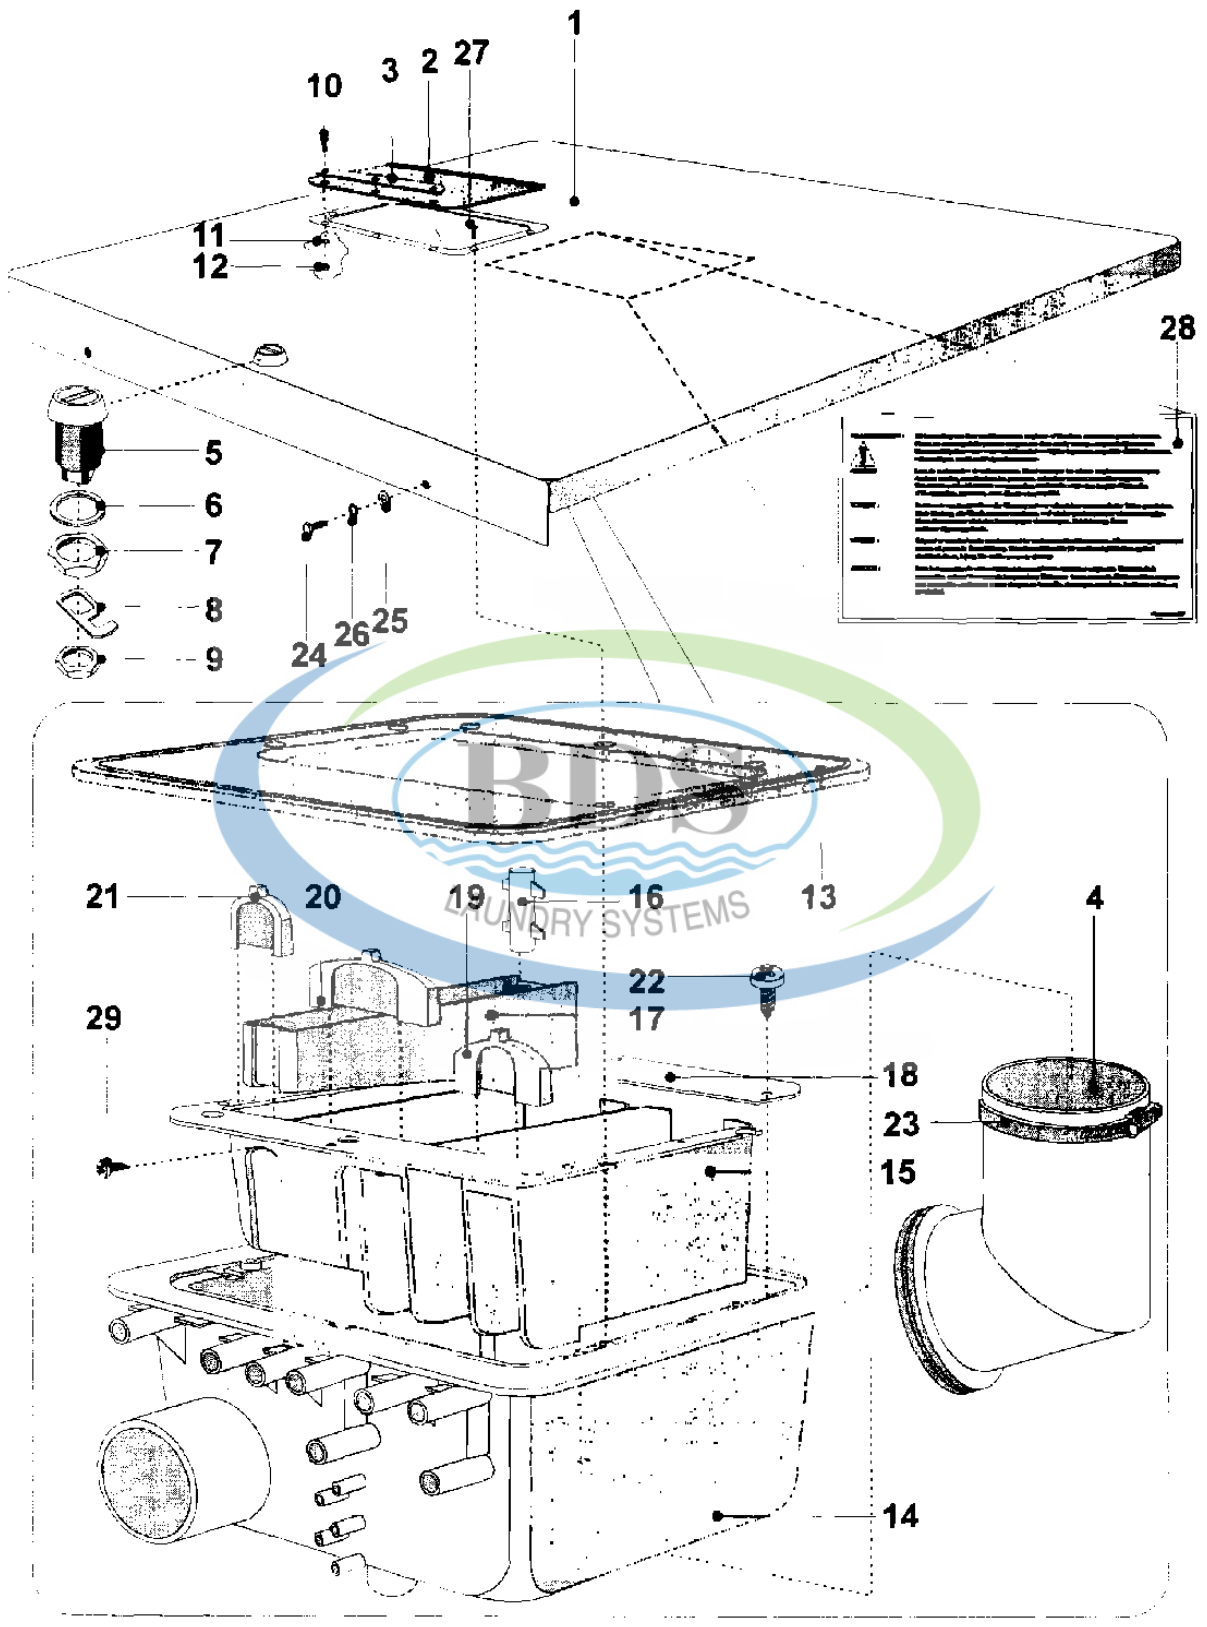

Ref #	Part Number	Qty.	Description
1	NLA	1	COVER, SOAP HOPPER
2	23001003	1	RUBBER COVER, SOAP BOX
3	23002893	1	LATH, RUBBER COVER SOAP HOPPER
4	23001005	1	RUBBER HOSE, SOAP BOX
5	23001006	1	LOCK, TOP PANEL
6	23001007	1	WASHER, FIBER
7	23001008	1	LOCK NUT (LARGE)
8	23001009	1	LOCK HOOK (SHORT)
9	23001011	1	NUT
10	23001012	3	SCREW (M4 X 12 STNLS STEEL)
11	23002674	3	WASHER
12	23002652	3	NUT (QTY OF 4 = 1 PIECE)
13	23001015	1	RUBBER SEAL, SOAP BOX
14	23001016	1	SOAP BOX HOUSING
15	23001017	1	SOAP BOX INSERT
16	23001018	1	SIPHON
17	23001019	1	TRAY
18	23001020	1	COVER, PLATE
19	23001021	1	DRAWER, PREWASH
20	23001022	1	DRAWER, MAIN WASH
21	23001021	1	DRAWER, PREWASH
22	NLA	7	SCREW
23	23001025	1	CLAMP, HOSE (DIA 90/110)
24	23002461	2	SCREW (M6X16)
25	23001027	2	WASHER (DIA. 12 X 6.5 X 1.6)
26	23002425	2	WASHER (M6)
27	23003484	4	SCREW (M5X15)
28	NLA	1	LABEL (SERV. WARNING)
29	23002318	3	SCREW, PAN HEAD (SLOTTED)