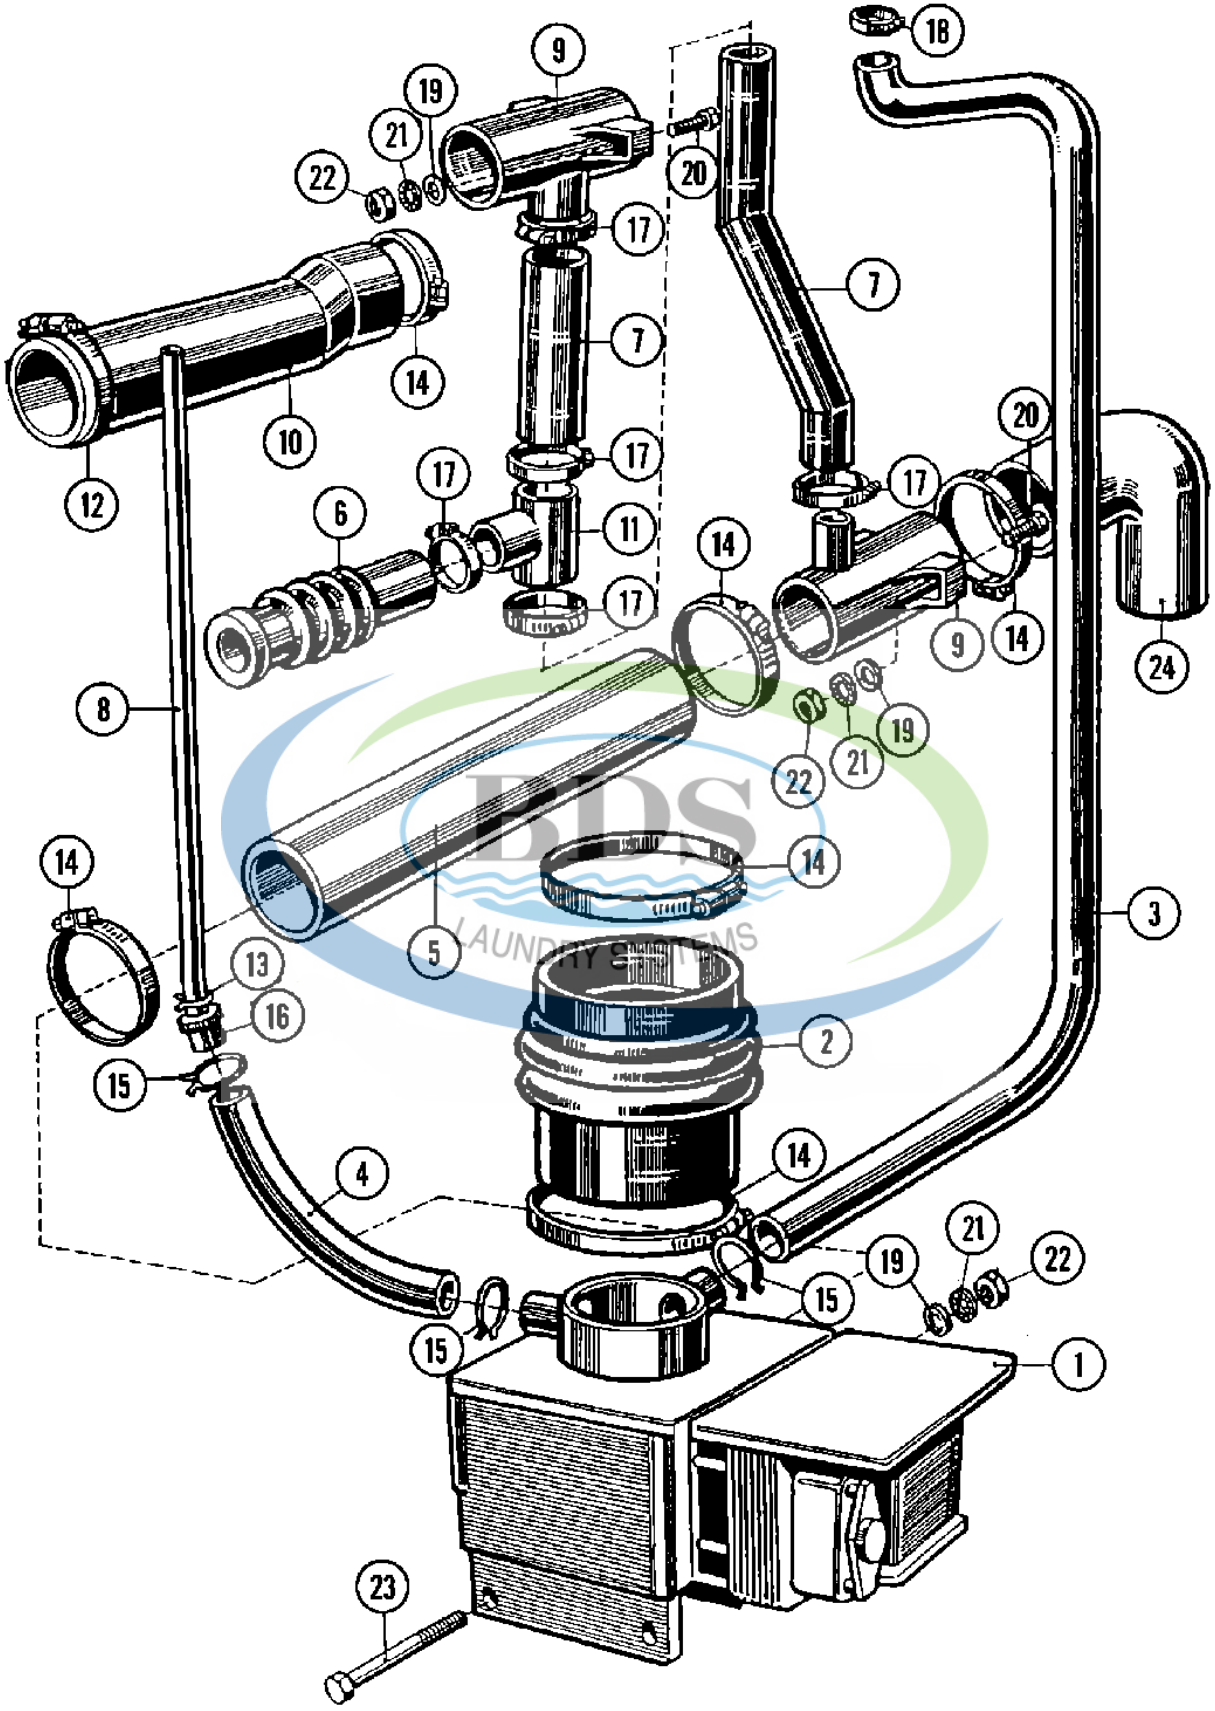

Ref #	Part Number	Qty.	Description
1	23001244	1	VALVE, DRAIN (240V-50/60HZ)
1	23001402	1	VALVE, DRAIN (115V 60HZ)
2	23001245	1	HOSE, TUB
3	23001549	1	HOSE, BOTTOM FILL
4	23001247	1	HOSE, AIR DOME (30 CM)
5	23001548	1	HOSE, DRAIN
6	23001250	1	HOSE, AIR VENT
7	23001251	1	HOSE, OVERFLOW
8	23001252	1	HOSE, WATER LEVEL SWITCH
9	23001253	1	TEE, DRAIN
10	23004241	1	AIR VENT HOSE, SOAP BOX
11	NLA	1	TEE, OVERFLOW HOSE
12	34001289	1	CLAMP, HOSE (60-80)
13	596669	1	CLAMP, CORBIN (A5.5)
14	696392	1	CLAMP, HOSE (70-90)
15	23001259	1	CLAMP, CORBIN (A17.5)
16	23001260	1	BUSHING, AIR DOME HOSE
17	616099	1	CLAMP, HOSE (32-50)
18	23001262	1	CLAMP, HOSE (20-32)
19	23001263	1	WASHER (8.4)
20	NLA	1	BOLT M8X20
21	23001265	1	WASHER (8)
22	23001266	1	NUT (M8)
23	NLA	1	BOLT (M8 X 120)
24	23002015	1	HOSE, DRAIN (90 DIA.)