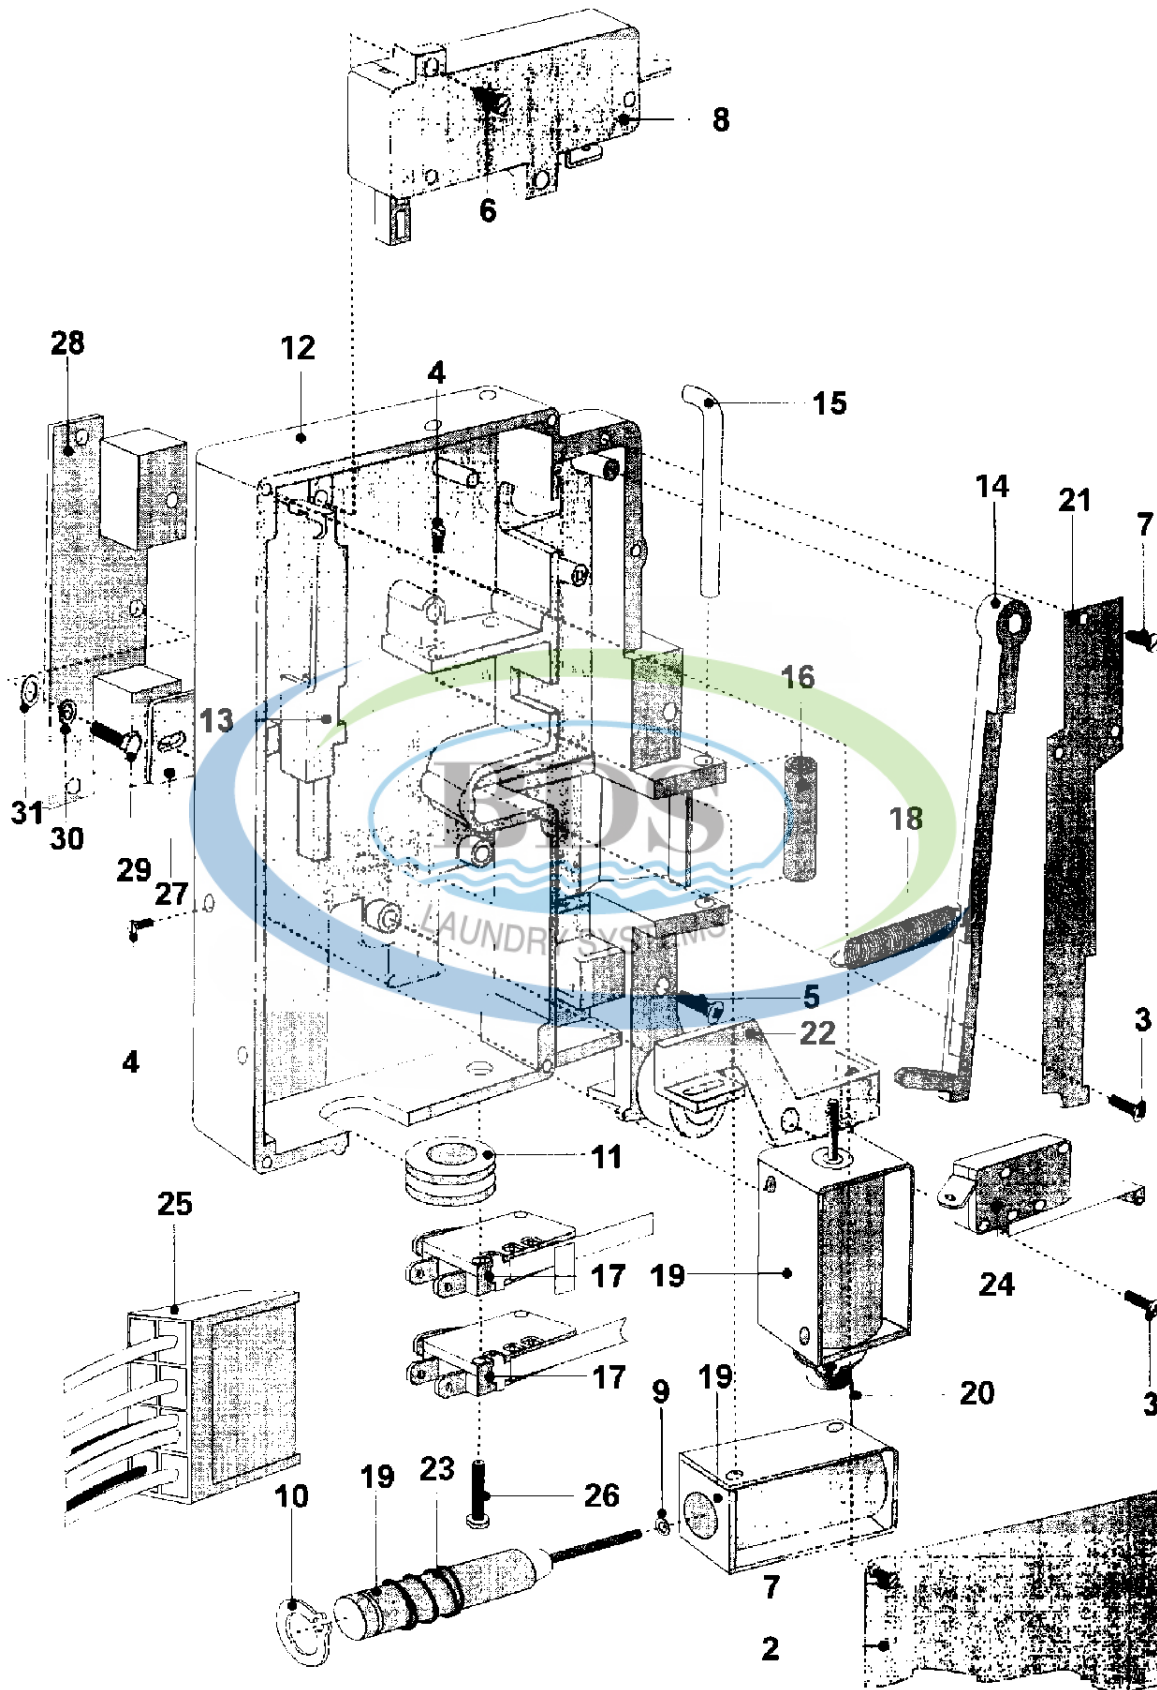

Ref #	Part Number	Qty.	Description
1	23003679	-	(COMPLETE)
1	NLA	-	LOCK, DOOR (COMPLETE)
2	23001130	1	PLATE, COVER (STNLS STEEL)
3	23001131	3	SCREW (M3 X 14 CROSS RECESSED)
4	23001132	4	SCREW (M3 X 4 CROSS RECESSED)
5	23001133	2	SCREW (M5X25 STAINLESS STEEL)
6	23001070	2	SCREW (M4X10)
7	23001134	1	BOLT (M3 X 6)
8	23001135	1	BIMETAL, ACTUATOR (230V)
9	23001136	1	WASHER (DIA. 5.1 X 3.3 X 0.1)
10	23001137	1	RING, RETAINING (G10)
11	23001138	1	BUSHING, CABLE PASSAGE
12	23001140	1	BAR, LOCKING
13	23001142	1	RETAINER, LOCK TUBE (DIA.4X45)
14	23001143	1	LOCK TUBE (DIA. 4X23.5 STNLS)
15	23001144	1	MICROSWITCH, SHORT LEVER
16	23001146	1	COIL (240V)
16	23001147	1	COIL (120V)
17	23001149	1	LEAF SPRING, LATCH BAR
18	23001368	1	SHIM
19	23001156	1	SPACER, LOCK
20	NLA	3	SCREW (M6X12)
21	23001158	3	WASHER (6)
22	23001608	3	WASHER (DIA. 14X8.6X1 STNLS)LU
23	Y23002898	1	GROUND, PLATE LOCK
24	23002899	1	HANDLE, LOCKING PART
25	23002900	1	SPRING, LOCKING PART
26	NLA	1	CORD, OPENING
27	NLA	1	LEVEL, OPENING
28	23002903	1	SPRING, LOCKING PART
29	23002337	1	MICROSWITCH W/ ROLLER ARM
30	23002904	1	WIRING, DOOR LOCK
30	23002905	-	WIRING, DOOR LOCK
31	23002906	2	SCREW (M3X25)