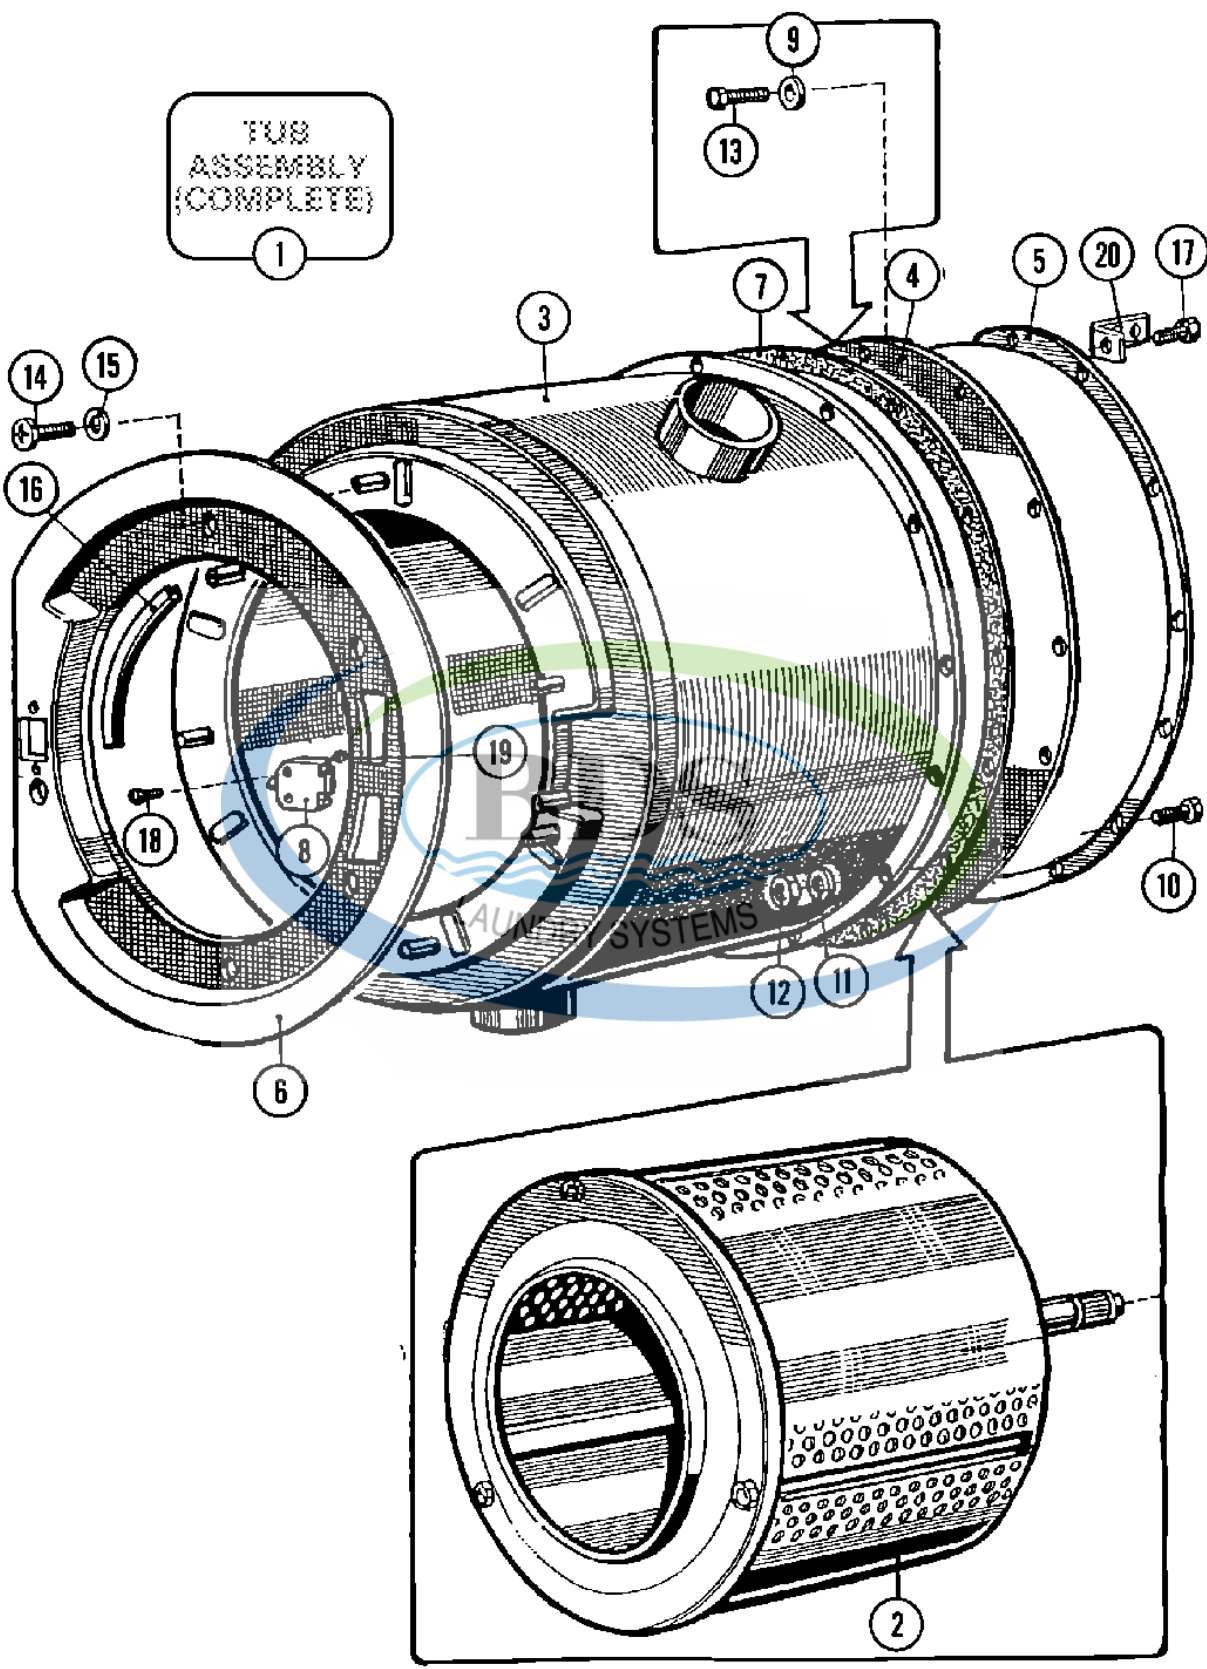

Ref #	Part Number	Qty.	Description
1	NLA	1	TUB (COMPLETE)
2	NLA	1	DRUM & SHAFT
3	23001379	1	SHELL (OUTER)
4	NLA	1	PLATE, BACK (STNLS STEEL)
5	NLA	1	RING, CLAMP (12 HOLES)
6	NLA	1	SHIELD
7	23001386	1	GASKET, SHELL (REAR)
8	23001200	1	HINGE, MIRCO SWITCH
9	23001201	6	WASHER (DIA. 22X11X1 BRASS)
10	23001388	1	BOLT (M8 X 40)
11	23001265	1	WASHER (8)
12	23001306	1	LOCKING NUT, SELF
13	23001389	1	BOLT (M10 X 25 STNLS STEEL)
14	8173901	1	SCREW (M4 X 8 STNLS STEEL)
15	23001204	8	WASHER, FINISHING (DIA. 5)
16	23002473	1	TRIM, RUBBER
17	23001304	1	BOLT (M8 X 35)
18	W10295997	1	SCREW (M4 X 16 CK)
19	23001055	1	NUT (M4)
20	23001206	3	BRACKET, MOTOR HARNESS