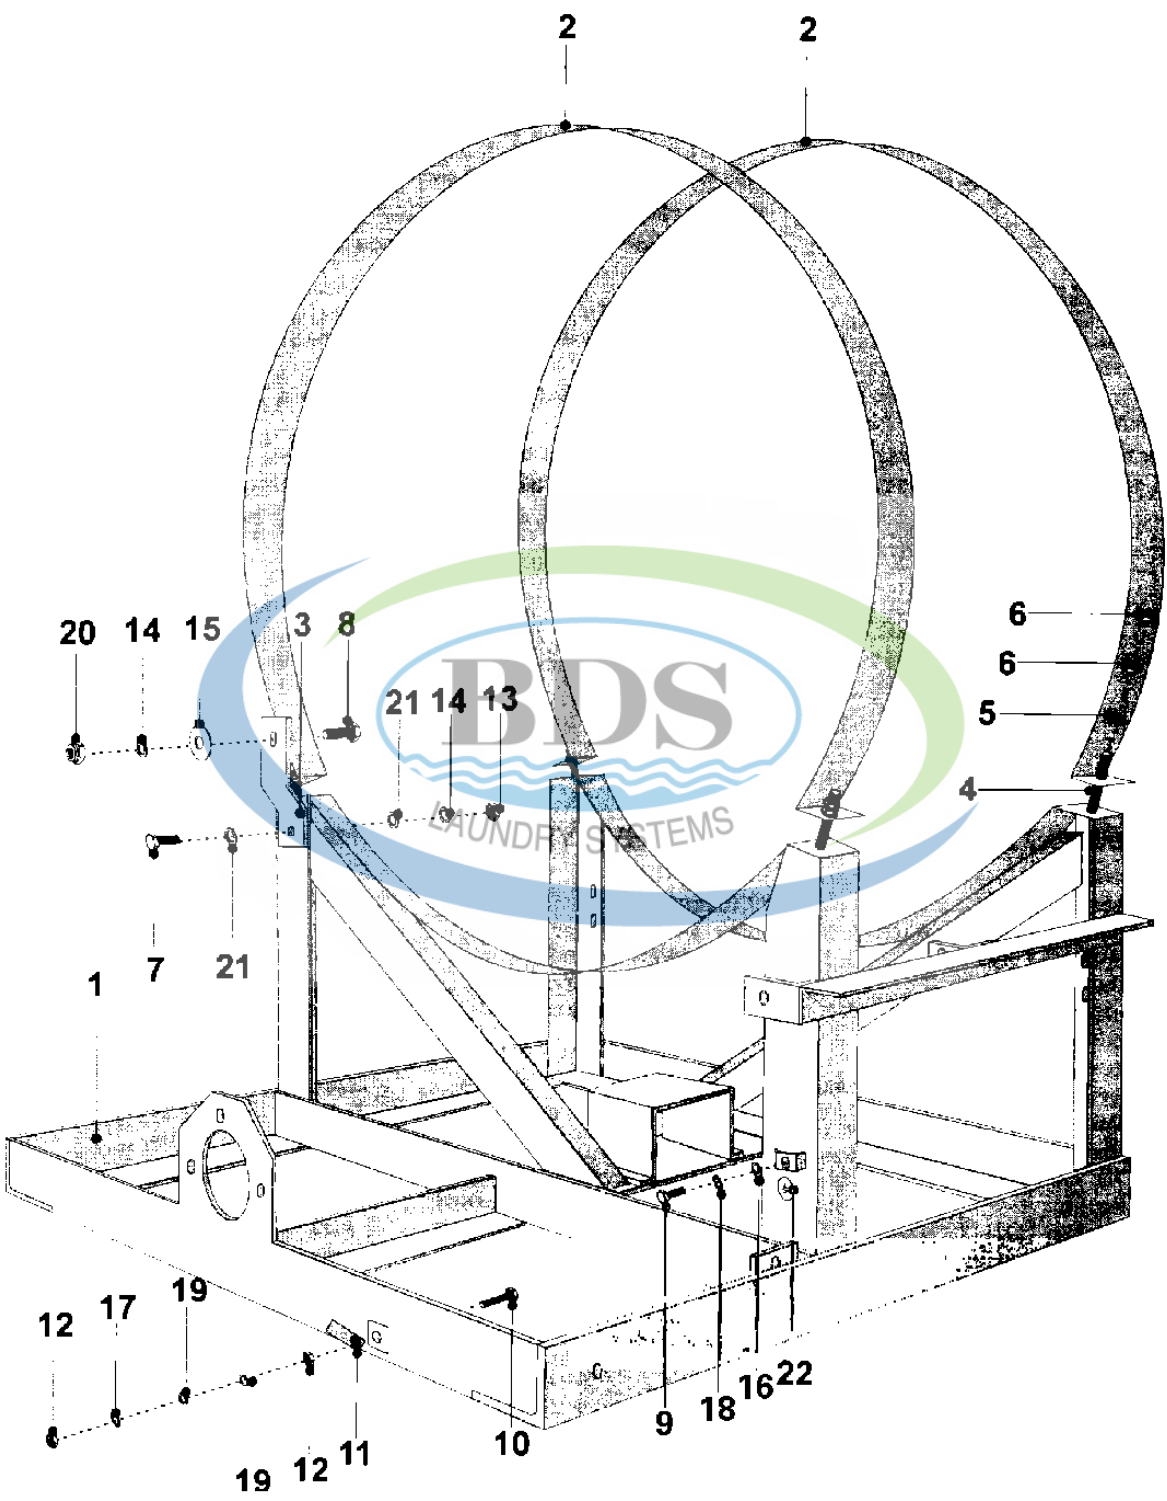

Ref #	Part Number	Qty.	Description
1	23001403	-	MOTOR (THREE PHASE-240/208V)
1	23001405	1	MOTOR (SINGLE PHASE 115V)
2	23003329	2	RING, SLIDING
3	NLA	1	V-PULLEY (DIA. 53 60HZ)
4	23001410	1	RING, TOLERANCE (DIA. 28)
5	NLA	1	SHAFT, MOTOR
6	23002929	2	SCREW, SOCKET SET (M8X10)
7	23001413	1	MOTOR, SPRING
8	23003788	2	WASHER (10/5)
9	23001400	2	LOCK WASHER, SPRING
10	NLA	2	BOLT M10X25
11	23001415	1	PULLEY, BASKET
12	NLA	2	SCREW (M5X6)
13	23001282	1	WASHER (DIA. 37 X 13 X 3)
14	23001417	2	V-BELT (10 X 1575)
15	23001418	1	BOLT (M12-1.75 X 25)
16	23002658	1	WASHER (12)
17	23001420	2	MOTOR, SUSPENSION RUBBER
18	NLA	1	COVER, PLASTIC

Ref #	Part Number	Qty.	Description
1	23003287	1	PANEL, CONTROL (W/COIN METER)
2	NLA	1	BOX/ELECTRICAL COMPONENTS
3	NLA	1	HOLDER, ELEC. COMPONENT BOX
4	23002462	4	SCREW (M6X20)
5	23001335	4	BOLT (M6X25)
6	23003291	1	PANEL, SIDE (LT)
7	23003293	1	PANEL, SIDE (RT)
8	23003295	1	PANEL, REAR
9	23003297	1	PANEL, SERVICE
10	23003298	2	SUPPORT, SIDE PANEL
11	23002354	24	SCREW (M6X16)
12	NLA	1	PANEL, FRONT
13	NLA	1	HOLDER, COMPONENTS
14	23001442	2	COVER, HOOK
15	23001088	1	RUBBER TRIM
16	23002463	2	SCREW (M6X30)
17	23001445	2	COVER, SPRING
18	23001446	6	SCREW (M5 X 50 STNLS STEEL)
19	23001204	6	WASHER, FINISHING (DIA. 5)
20	23001447	6	WASHER, FIBER (12 X 6 X 2)
21	23002860	4	TUBE, DISTANCE
22	23001448	3	NUT, RAPID (M5)
23	23001309	20	WASHER (6.4) LU
24	23002471	10	NUT
25	NLA	5	BOLT (M6X16)
26	23002651	9	NUT (M6)
27	23001734	33	WASHER (M6)
28	23001027	35	WASHER (DIA. 12 X 6.5 X 1.6)