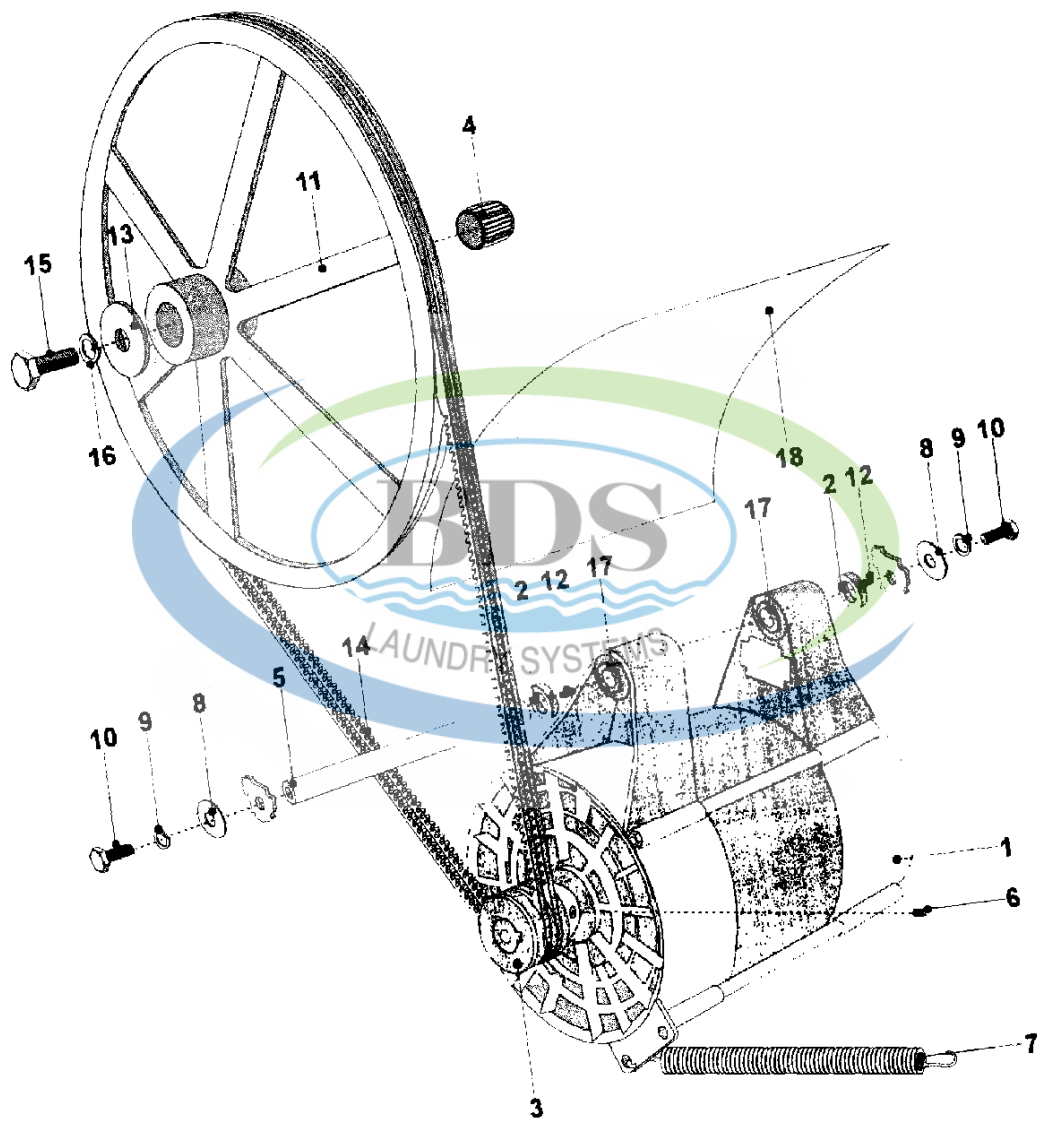

Ref #	Part Number	Qty.	Description
1	23001403	-	MOTOR (THREE PHASE-240/208V)
1	23001405	1	MOTOR (SINGLE PHASE 115V)
2	23003329	2	RING, SLIDING
3	NLA	1	V-PULLEY (DIA. 53 60HZ)
4	23001410	1	RING, TOLERANCE (DIA. 28)
5	NLA	1	SHAFT, MOTOR
6	23002929	2	SCREW, SOCKET SET (M8X10)
7	23001413	1	MOTOR, SPRING
8	23003788	2	WASHER (10/5)
9	23001400	2	LOCK WASHER, SPRING
10	NLA	2	BOLT M10X25
11	23001415	1	PULLEY, BASKET
12	NLA	2	SCREW (M5X6)
13	23001282	1	WASHER (DIA. 37 X 13 X 3)
14	23001417	2	V-BELT (10 X 1575)
15	23001418	1	BOLT (M12-1.75 X 25)
16	23002658	1	WASHER (12)
17	23001420	2	MOTOR, SUSPENSION RUBBER
18	NLA	1	COVER, PLASTIC