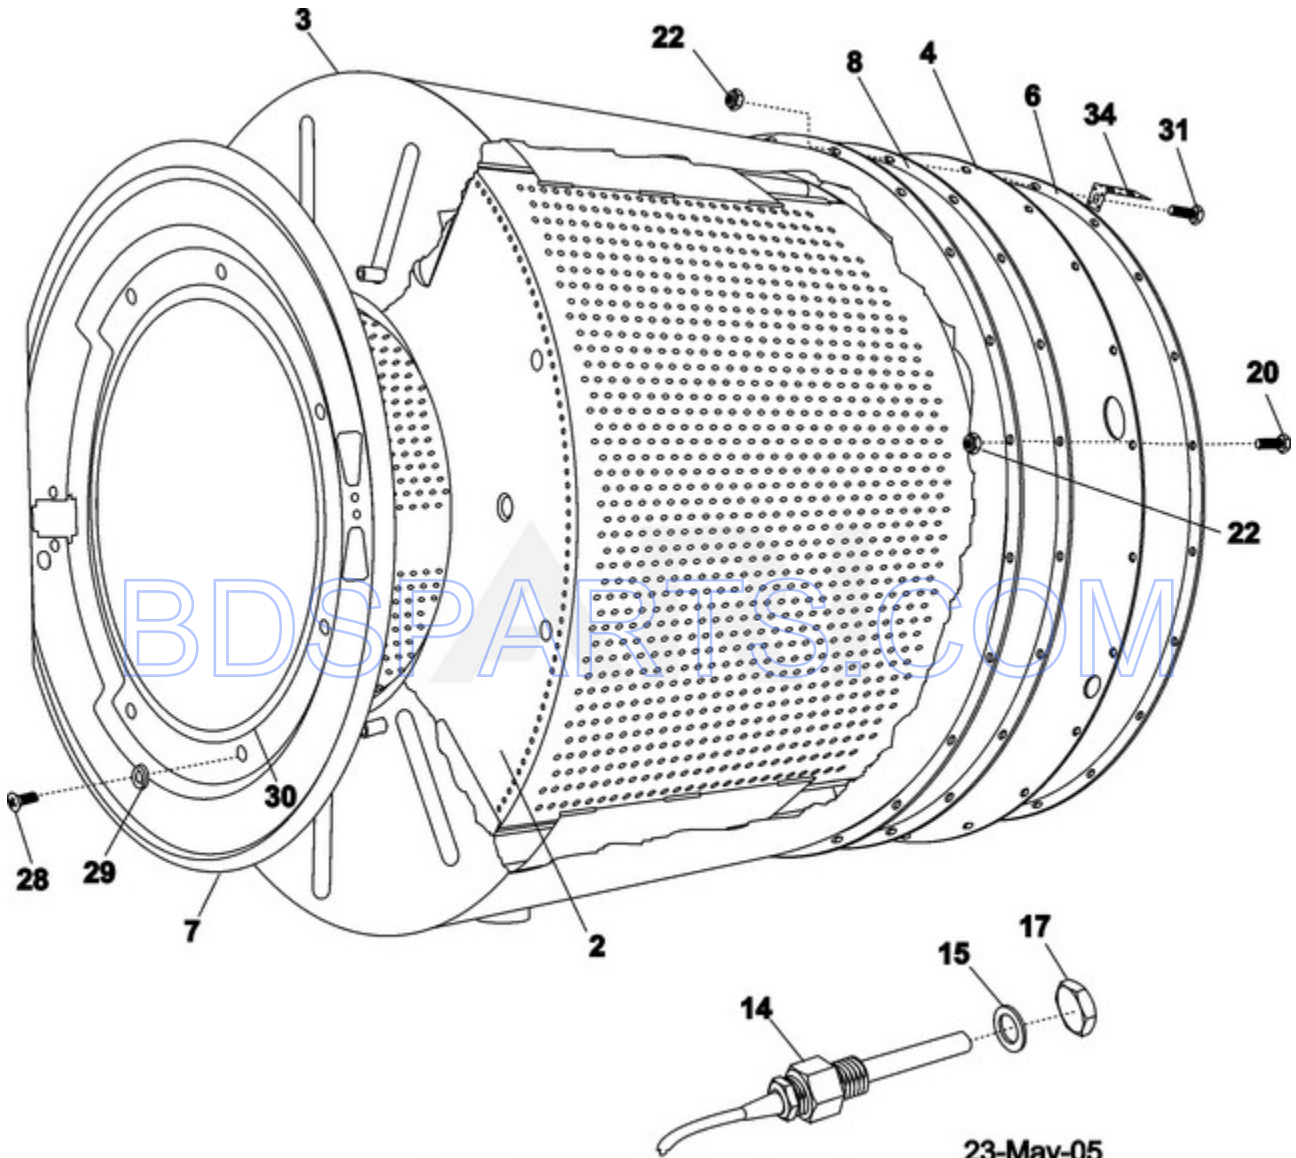

MFR18PDCWS - 09 - BASKET AND OUTER TUB

Ref #	Part #	Description	Qty	Context Note	MSRP
2	23004305	INNER TUB AND SHAFT MFR18	1	Series 10	
3	23003806	TUB (ROUND DOOR) (MFR18)	1	Series 10	
4	23003790	PLATE BASE WITHOUT/HOLES	1	Series 10	
6	NLA	RING	1	Series 10	
7	NLA	SHIELD	1	Series 10	
8	23001387	GASKET, SHELL (REAR)	1	Series 10	
14	23003807	HOLDER THERMOSTAT SENSOR	1	Series 10	
15	23002179	WASHER	1	Series 10	
17	23002936	NUT, SENSOR BUSHING	1	Series 10	
20	23002646	SCREW (M8X40)	1	Series 10	
22	23001607	NUT (M8)	12	Series 10	
28	23002617	SCREW (M4X8)	6	Series 10	
29	23001204	WASHER, FINISHING (DIA. 5)	6	Series 10	
30	23002473	RUBBER, PROTECTIVE	1	Series 10	
31	23003765	BOLT M8X35	11	Series 10	
34	23003791	PLATE, MOTOR WIRING FIXATION	1	Series 10	