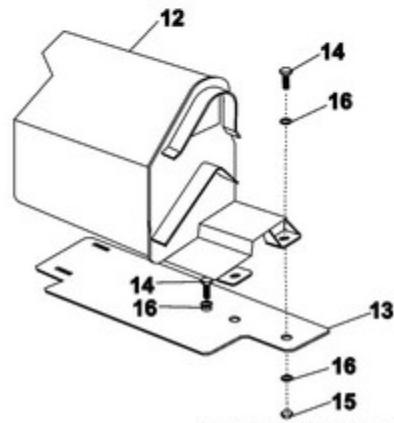

MFR18PDCWS - 10 - MOTOR AND DRIVE ASY

Ref #	Part #	Description	Qty	Context	Note	MSRP
1	23004077	MOTOR 240V 3PHASE	1	Series	10	
2	23004307	BUSHING RUBBER, MOTOR	2	Series	10	
3	23004308	V-PULLEY	1	Series	10	
4	23004309	BELT	1	Series	10	
5	23003332	BOLT (M12-1.75 X 25)	1	Series	10	
6	23004310	BOLT 5/16 X 1 1/4	1	Series	10	
7	23003769	WASHER M8	3	Series	10	
8	23002439	WASHER, SPRING LOCK (8)	2	Series	10	
9	23002658	WASHER (12)	1	Series	10	
10	23004311	SPRING HOLDER	1	Series	10	
11	23002475	BOLT (M8X20)	1	Series	10	
12	23004076	INVERTER AKO .6KW 1PHASE LU	1	Series	10	
13	23004312	BRACKET, MOTOR CONTROL	1	Series	10	
14	23003714	BOLT M5X16	3	Series	10	
15	23002452	NUT (M4) LU	1	Series	10	
16	23002862	WASHER (5,3)	4	Series	10	
17	23001413	MOTOR, SPRING	1	Series	10	
18	23004258	BUSHING	1	Series	10	
20	23004313	MOTOR STOP	1	Series	10	
21	23001282	WASHER (DIA. 37 X 13 X 3)	1	Series	10	
22	23003764	NUT M10	1	Series	10