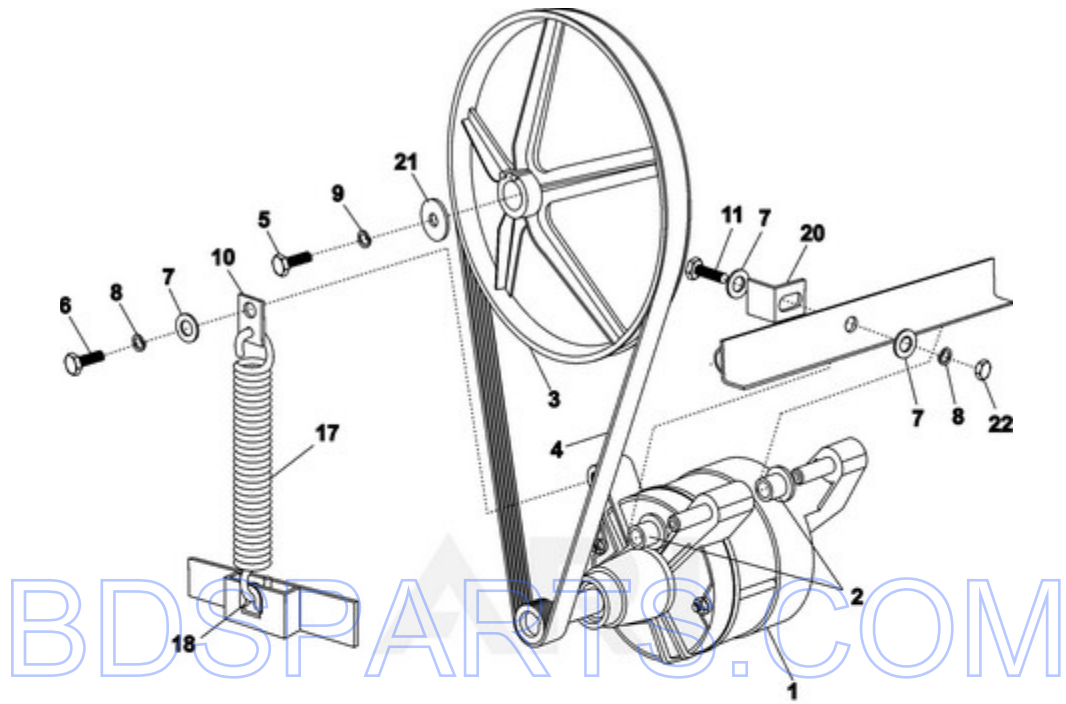

MFR18PDCWS - 10 - MOTOR AND DRIVE ASY

Ref #	Part #	Description	Qty	Context	Note	MSRP
1	23004077	MOTOR 240V 3PHASE	1	Series	10	
2	23004307	BUSHING RUBBER, MOTOR	2	Series	10	
3	23004308	V-PULLEY	1	Series	10	
4	23004309	BELT	1	Series	10	
5	23003332	BOLT (M12-1.75 X 25)	1	Series	10	
6	23004310	BOLT 5/16 X 1 1/4	1	Series	10	
7	23003769	WASHER M8	3	Series	10	
8	23002439	WASHER, SPRING LOCK (8)	2	Series	10	
9	23002658	WASHER (12)	1	Series	10	
10	23004311	SPRING HOLDER	1	Series	10	
11	23002475	BOLT (M8X20)	1	Series	10	
12	23004076	INVERTER AKO .6KW 1PHASE LU	1	Series	10	
13	23004312	BRACKET, MOTOR CONTROL	1	Series	10	
14	23003714	BOLT M5X16	3	Series	10	
15	23002452	NUT (M4) LU	1	Series	10	
16	23002862	WASHER (5,3)	4	Series	10	
17	23001413	MOTOR, SPRING	1	Series	10	
18	23004258	BUSHING	1	Series	10	
20	23004313	MOTOR STOP	1	Series	10	
21	23001282	WASHER (DIA. 37 X 13 X 3)	1	Series	10	
22	23003764	NUT M10	1	Series	10