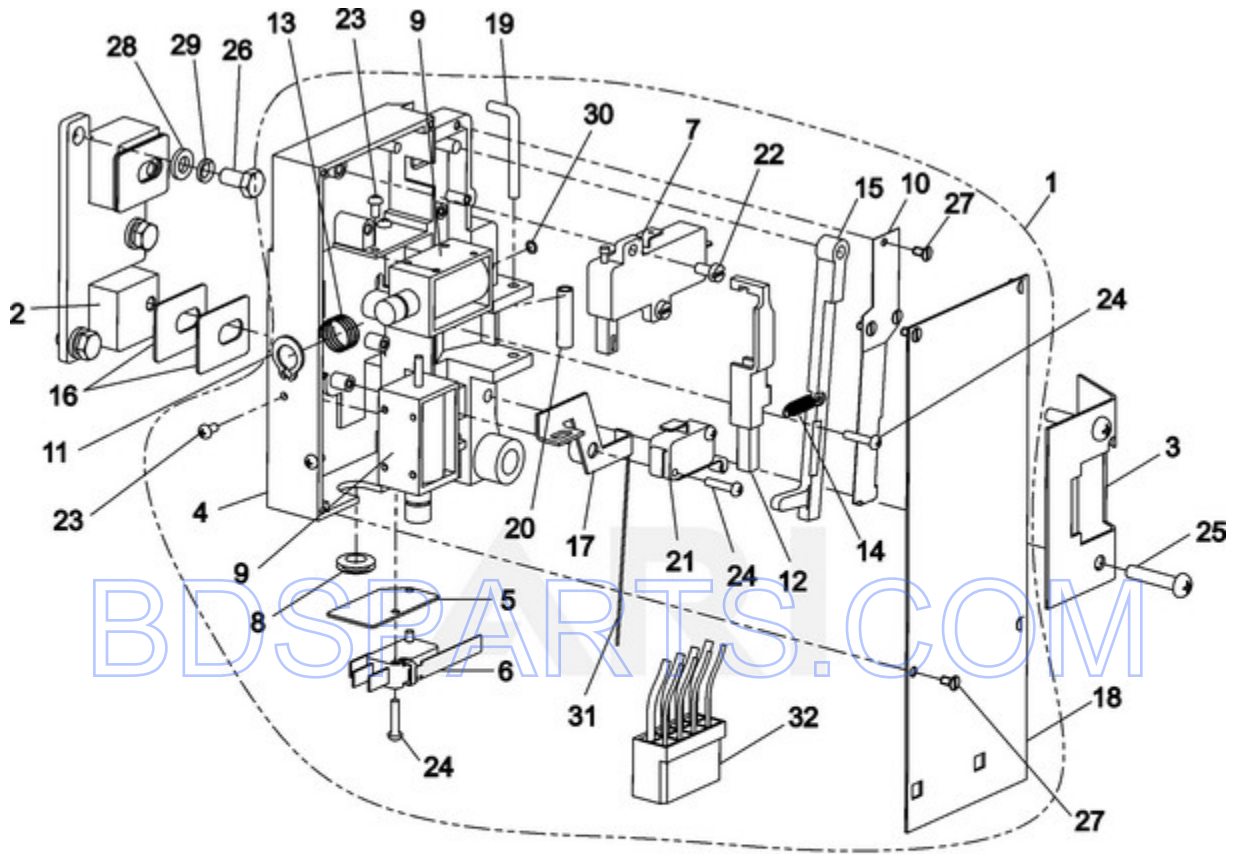

MFR18PDCWS - 05 - DOOR LOCK

Ref #	Part #	Description	Qty	Context	Note	MSRP
1	Y23002897	LOCK, DOOR (COMPLETE)	1	Series	10	
2	23001156	SPACER, LOCK	1	Series	10	
4	Y23002898	GROUND, PLATE LOCK	1	Series	10	
5	23003863	PLATE, MICROSWITCH	1	Series	10	
6	23001145	MICROSWITCH, LONG LEVER	1	Series	10	
7	23001135	BIMETAL, ACTUATOR (230V)	1	Series	10	
8	23002479	PASSAGE, CABLE	1	Series	10	
9	23001146	COIL (240V)	2	Series	10	
10	23001149	LEAF SPRING, LATCH BAR	1	Series	10	
11	23001137	RING, RETAINING (G10)	1	Series	10	
12	23001140	BAR, LOCKING	1	Series	10	
13	23002903	SPRING, LOCKING PART	1	Series	10	
14	23002900	SPRING, LOCKING PART	1	Series	10	
15	23002899	HANDLE, LOCKING PART	1	Series	10	
16	23001368	SHIM, HINGE BASE	4	Series	10	
17	NLA	LEVEL, OPENING	1	Series	10	
18	23001130	PLATE, COVER (STNLS STEEL)	1	Series	10	
19	23001142	RETAINER, LOCK TUBE (DIA.4X45)	1	Series	10	
20	23001143	LOCK TUBE (DIA. 4X23.5 STNLS)	1	Series	10	
21	23002337	MICROSWITCH W/ ROLLER ARM	1	Series	10	
22	23003114	SCREW (M4X8) LU	2	Series	10	
23	23002869	SCREW (M3X6)	4	Series	10	
24	23003115	SCREW (M3X14)	5	Series	10	
25	23003784	BOLT M5X25 STS STL	2	Series	10	
26	23002422	SCREW (M6 X 12)	3	Series	10	
27	23003113	SCREW (M3X6)	7	Series	10	
28	23002424	WASHER	3	Series	10	
29	23002130	WASHER (6)	3	Series	10	
30	23001136	WASHER (DIA. 5.1 X 3.3 X 0.1)	2	Series	10	
31	23002901	CORD, OPENING	1	Series	10	
32	23002905	WIRING, DOOR LOCK	1	Series	10