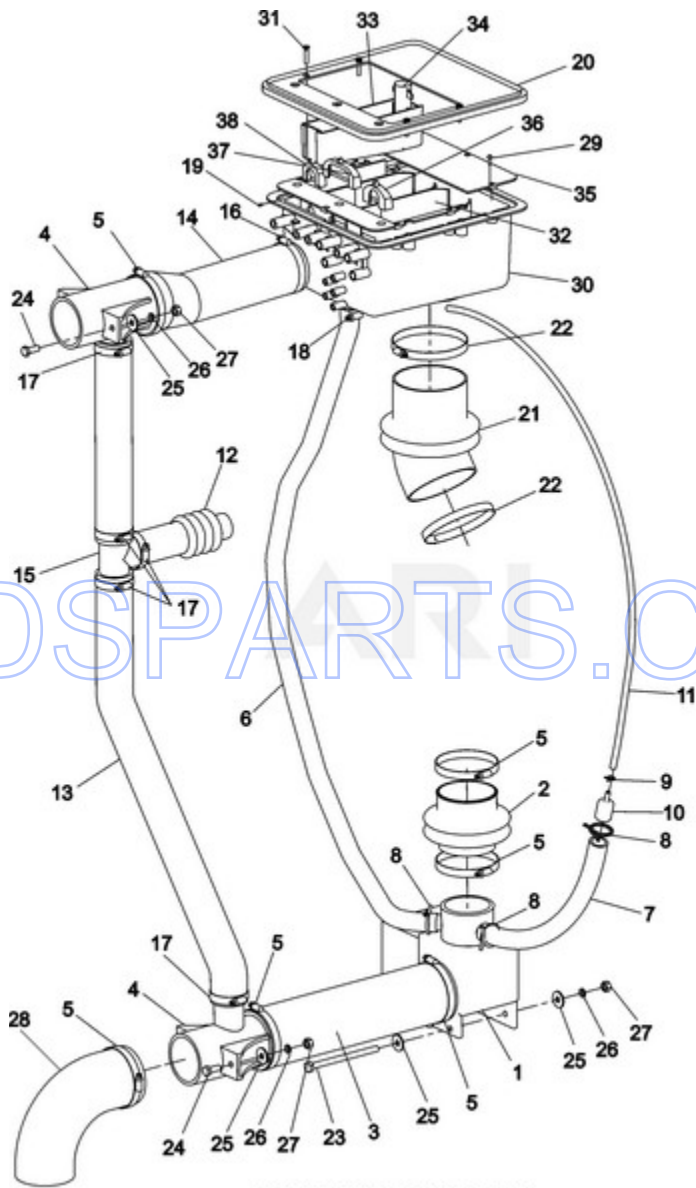

MFR18PDCWS - 08 - SOAP BOX, DRAIN AND HOSE ASY

BDSPARTS.COM

Ref #	Part #	Description	Qty	Context	Note	MSRP
1	23001244	VALVE, DRAIN (240V-50/60HZ)	1	Series	10	
2	23002907	TUB, OUTLET VALVE HOSE	1	Series	10	
3	23001248	HOSE, DRAIN	1	Series	10	
4	23001253	DRAIN TEE	2	Series	10	
5	23001258	CLAMP, HOSE (70-90)	6	Series	10	
6	23001549	HOSE, OUTLET (SOAPHOPPER) LU	1	Series	10	
7	23001247	HOSE, AIR DOME (30 CM)	1	Series	10	
8	23001259	CLAMP, CORBIN (A17.5)	3	Series	10	
9	23001257	CLAMP, CORBIN (A5.5)	1	Series	10	
10	23001260	BUSHING, AIR DOME HOSE	1	Series	10	
11	23001252	HOSE, WATER LEVEL SWITCH	1	Series	10	
12	23001250	HOSE, AIR VENT	1	Series	10	
13	23001251	HOSE, OVERFLOW	1	Series	10	
14	23001254	AIR VENT HOSE, SOAP BOX	1	Series	10	
15	23001255	TEE, OVERFLOW HOSE	1	Series	10	
16	23001256	CLAMP, HOSE (60-80)	1	Series	10	
17	23001750	RING, CLAMP (40-60)	5	Series	10	
18	23001262	CLAMP, HOSE (20-32)	1	Series	10	
19	23003783	SCREW 2	3	Series	10	
20	23001015	RUBBER SEAL, SOAP BOX	1	Series	10	
21	23004115	RUBBER, TUB SOAP HOPPER	1	Series	10	
22	23001025	CLAMP, HOSE (DIA 90/110)	2	Series	10	
23	23002908	SCREW (M8X120)	2	Series	10	
24	23002475	BOLT (M8X20)	4	Series	10	
25	23002437	WASHER M8	8	Series	10	
26	23002439	WASHER, SPRING LOCK (8)	6	Series	10	
27	NLA	NUT M8	6	Series	10	
28	23002015	ELBOW (90 DEGREE)	1	Series	10	
29	23003782	SCREW 3 STAINLESS STEEL LU	7	Series	10	
30	23001016	SOAP BOX HOUSING	1	Series	10	
31	23003484	SCREW (M5X16)	4	Series	10	
32	23001017	SOAP BOX INSERT	1	Series	10	
33	23001019	TRAY	1	Series	10	
34	23001018	SIPHON	1	Series	10	
35	23001020	COVER, PLATE	1	Series	10	
36	23001021	DRAWER, PREWASH	1	Series	10	
37	23001022	DRAWER, MAIN WASH	1	Series	10	
38	23001023	DRAWER, LAST RINSE	1	Series	10