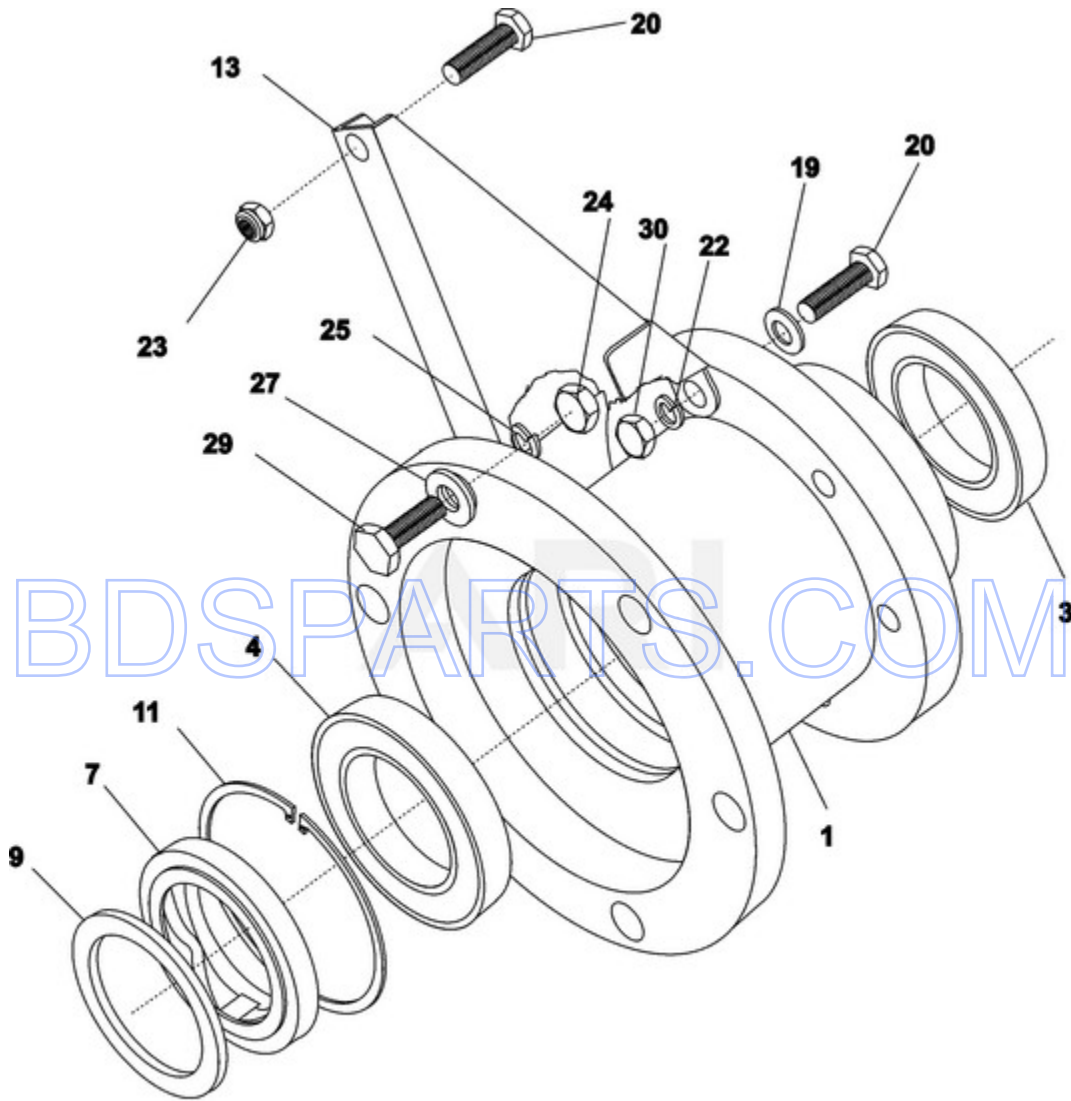

MFR18PDCWS - 09 - BASKET AND OUTER TUB

Ref #	Part #	Description	Qty	Context Note	MSRP
2	23004305	INNER TUB AND SHAFT MFR18	1	Series 10	
3	23003806	TUB (ROUND DOOR) (MFR18)	1	Series 10	
4	23003790	PLATE BASE WITHOUT/HOLES	1	Series 10	
6	NLA	RING	1	Series 10	
7	NLA	SHIELD	1	Series 10	
8	23001387	GASKET, SHELL (REAR)	1	Series 10	
14	23003807	HOLDER THERMOSTAT SENSOR	1	Series 10	
15	23002179	WASHER	1	Series 10	
17	23002936	NUT, SENSOR BUSHING	1	Series 10	
20	23002646	SCREW (M8X40)	1	Series 10	
22	23001607	NUT (M8)	12	Series 10	
28	23002617	SCREW (M4X8)	6	Series 10	
29	23001204	WASHER, FINISHING (DIA. 5)	6	Series 10	
30	23002473	RUBBER, PROTECTIVE	1	Series 10	
31	23003765	BOLT M8X35	11	Series 10	
34	23003791	PLATE, MOTOR WIRING FIXATION	1	Series 10	

MFR18PDCWS - 11 - TRUNNION AND BEARINGS

BDS PARTS.COM

**6/7 kg** **29-Apr-05**  
**15/18 lbs** design © 2004-2017 by ARI Network Services, Inc. **504 628A**

Ref #	Part #	Description	Qty	Context Note	MSRP
1	23003795	TRUNNION (CASTING ONLY)	1	Series 10	
3	23001391	BEARING (REAR)	1	Series 10	
4	23001232	BEARING (REAR)	1	Series 10	
7	23001393	SEAL, WATER	1	Series 10	
9	23001395	RING, SEAL	1	Series 10	
11	23001396	SNAP RING, INTERNAL LU	1	Series 10	
13	23003368	SPOKE	6	Series 10	
19	23002437	WASHER M8	6	Series 10	
20	23003765	BOLT M8X35	18	Series 10	
22	23002439	WASHER, SPRING LOCK (8)	6	Series 10	
23	23001607	NUT (M8)	12	Series 10	
24	23003764	NUT M10	6	Series 10	
25	23002654	WASHER (10)	6	Series 10	
27	23001201	WASHER (DIA. 22X11X1 BRASS)	6	Series 10	
29	23003354	BOLT (M10X25)	6	Series 10	
30	NLA	NUT M8	6	Series 10	