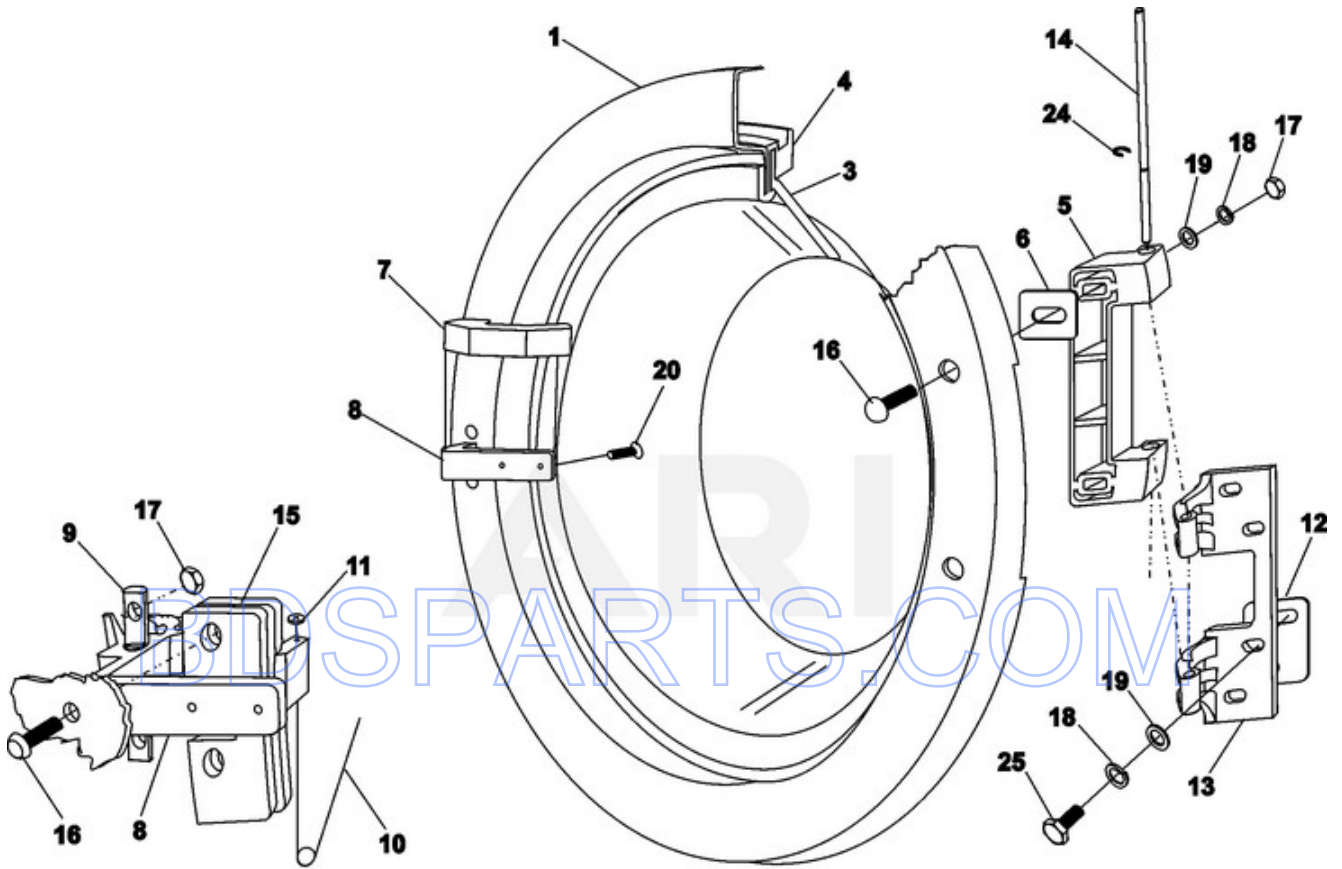

MFR18PDCWS - 03 - TOP COVER

BDSPARTS.COM

Ref #	Part #	Description	Qty	Context Note	MSRP
1	23004300	COVER, TOP MFR18	1	Series 10	
2	23001006	LOCK, TOP PANEL	2	Series 10	
3	23001007	WASHER, FIBER	2	Series 10	
4	23004103	HINGE	2	Series 10	
5	23004104	BOLT M4 X 8	4	Series 10	
6	23004093	RIVETING BLIND NUT M4	4	Series 10	
7	23004105	RIVET 4X6,3	4	Series 10	
8	23001003	RUBBER COVER, SOAP BOX	1	Series 10	
9	23003781	LACTH, SOAP HOPPER COVER	1	Series 10	
10	23001012	SCREW (M4 X 12 STNLS STEEL)	3	Series 10	
12	23002652	NUT (QTY OF 4 = 1 PIECE)	6	Series 10	
13	23002673	KEY-TOP PANEL (25001)	2	Series 10	
14	23001009	LOCK HOOK (SHORT)	2	Series 10	

BDSPARTS.COM

MFR18PDCWS - 04 - DOOR

Ref #	Part #	Description	Qty	Context Note	MSRP
1	23001363	RING, DOOR	1	Series 10	
3	23001364	GLASS, DOOR	1	Series 10	
4	23001365	RUBBER, DOOR GLASS	1	Series 10	
5	23001366	PLATE, HINGE	1	Series 10	
6	23001166	SHIM, HINGE PLATE	4	Series 10	
7	23003860	PLATE, HANDLE ORNAMENTAL	1	Series 10	
8	23003858	HANDLE	1	Series 10	
9	23001168	SHAFT, LEVER	1	Series 10	
10	23001169	SPRING, HANDLE LEVER	1	Series 10	
11	23002499	WASHER	1	Series 10	
12	23001368	SHIM, HINGE BASE	4	Series 10	
13	23001171	BASE, HINGE	1	Series 10	
14	23001172	SHAFT, DOOR HINGE	1	Series 10	
15	23001370	HANDLE, LEVER PLATE	1	Series 10	
16	23001175	SCREW (M6X20 STAINLESS STEELLU	4	Series 10	
17	23002280	NUT M6	4	Series 10	
18	23002130	WASHER (6)	6	Series 10	
19	23002424	WASHER	6	Series 10	
20	23003793	BOLT M4X12	2	Series 10	
24	23001181	RETAINING RING (DIA. 8)	1	Series 10	
25	23002279	BOLT (M6X20)	4	Series 10	