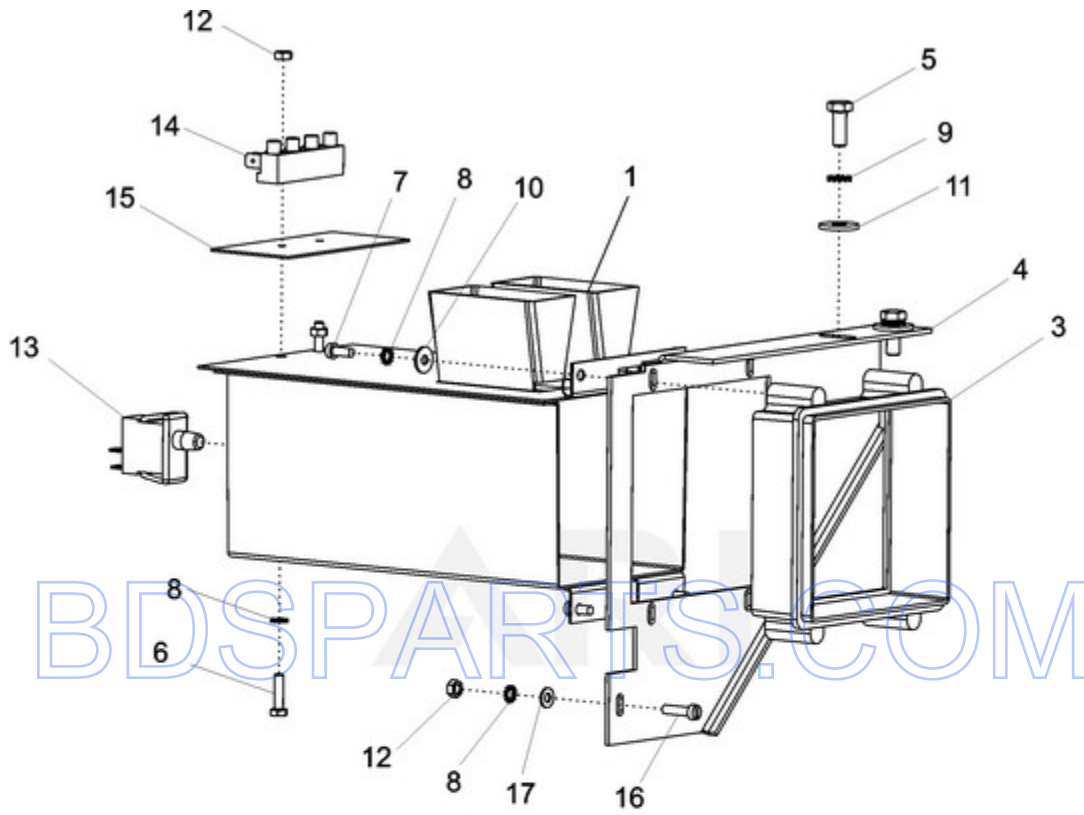

MFR18PDCWS - 07 - COIN VAULT

Ref #	Part #	Description	Qty	Context Note	MSRP
1	23003974	VAULT, COIN MFR18/25	1	Series 10	
3	23003775	ORNAMENTAL PART COIN VAULT	1	Series 10	
4	23003776	SUPPORT, COIN VAULT(MFR18)	1	Series 10	
5	23002461	SCREW (M6X16)	1	Series 10	
6	23004095	BOLT M4X16	2	Series 10	
7	23002423	SCREW (M4X10)	4	Series 10	
8	23002950	LOCK WASHER M4	7	Series 10	
9	23002756	WASHER	1	Series 10	
10	23002504	WASHER	4	Series 10	
11	23003012	WASHER LU	1	Series 10	
12	23003666	NUT (M4)	3	Series 10	
13	23003656	SWITCH, COIN BOX	1	Series 10	
14	23001113	CONNECTOR HOUSING (4 POLE)	1	Series 10	
15	23001115	INSULATION PAPER	1	Series 10	
16	23001012	SCREW (M4 X 12 STNLS STEEL)	1	Series 10	
17	23002438	WASHER (M6)	1	Series 10	

BDS PARTS . COM