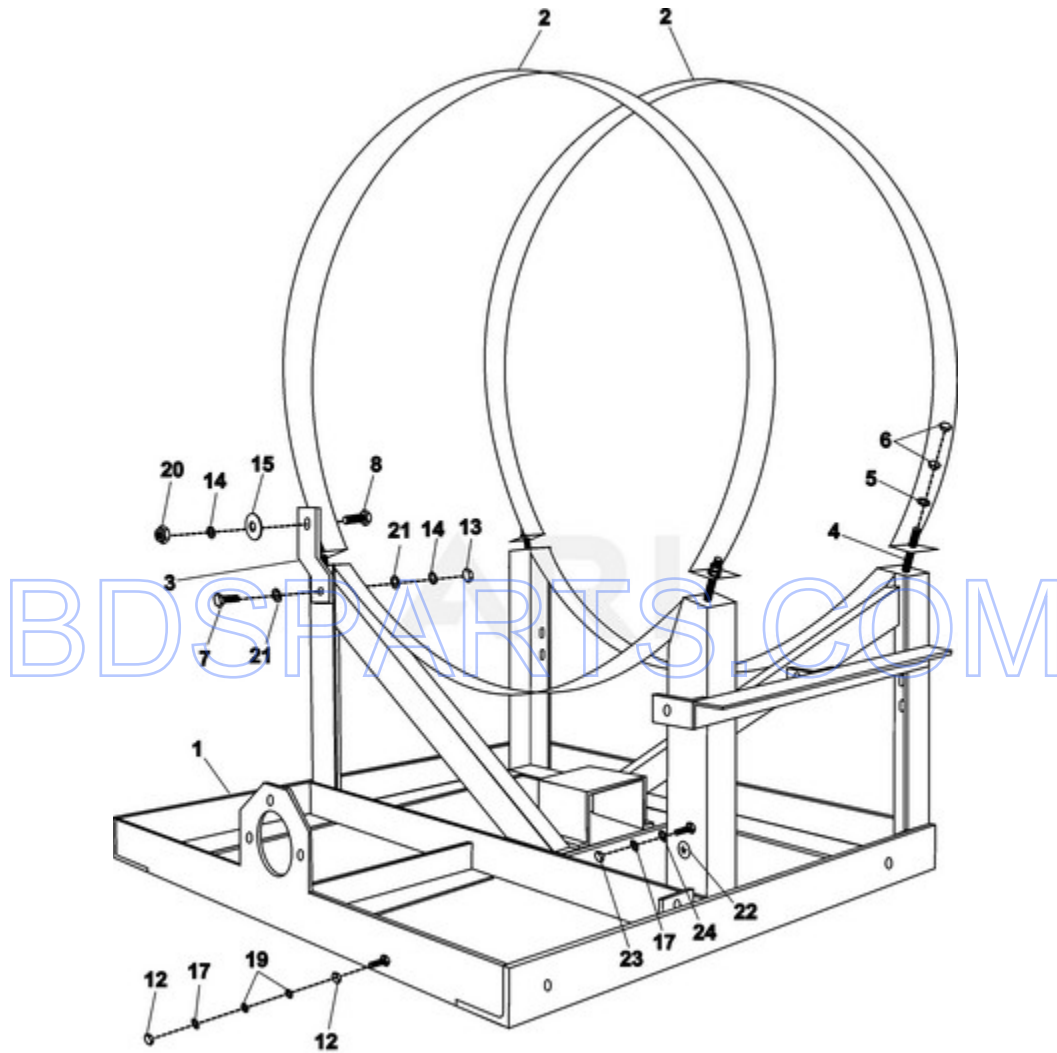

MFR18PDCWS - 01 - BASE FRAME

Ref #	Part #	Description	Qty	Context Note	MSRP
1	23004292	BASE FRAME MFR18	1	Series 10	
2	NLA	CLAMP, TUB	2	Series 10	
3	NLA	BRACE, TUB SUPPORT	1	Series 10	
4	23003285	BOLT M10X50	4	Series 10	
5	23002654	WASHER (10)	4	Series 10	
6	23003764	NUT M10	8	Series 10	
7	23003765	BOLT M8X35	1	Series 10	
8	23002646	SCREW (M8X40)	1	Series 10	
12	NLA	NUT M8	2	Series 10	
13	NLA	NUT M8	1	Series 10	
14	23002439	WASHER, SPRING LOCK (8)	2	Series 10	
15	23002437	WASHER M8	1	Series 10	
17	23002425	WASHER, LOCK	2	Series 10	
19	23004221	WASHER 8	2	Series 10	
20	23001607	NUT (M8)	1	Series 10	
21	23003769	WASHER M8	2	Series 10	
22	NLA	PLATE, INDEX	2	Series 10	
23	23002280	NUT M6	1	Series 10	
24	23002424	WASHER	2	Series 10	

MFR18PDCWS - 03 - TOP COVER

BDSPARTS.COM

Ref #	Part #	Description	Qty	Context Note	MSRP
1	23004300	COVER, TOP MFR18	1	Series 10	
2	23001006	LOCK, TOP PANEL	2	Series 10	
3	23001007	WASHER, FIBER	2	Series 10	
4	23004103	HINGE	2	Series 10	
5	23004104	BOLT M4 X 8	4	Series 10	
6	23004093	RIVETING BLIND NUT M4	4	Series 10	
7	23004105	RIVET 4X6,3	4	Series 10	
8	23001003	RUBBER COVER, SOAP BOX	1	Series 10	
9	23003781	LACTH, SOAP HOPPER COVER	1	Series 10	
10	23001012	SCREW (M4 X 12 STNLS STEEL)	3	Series 10	
12	23002652	NUT (QTY OF 4 = 1 PIECE)	6	Series 10	
13	23002673	KEY-TOP PANEL (25001)	2	Series 10	
14	23001009	LOCK HOOK (SHORT)	2	Series 10	