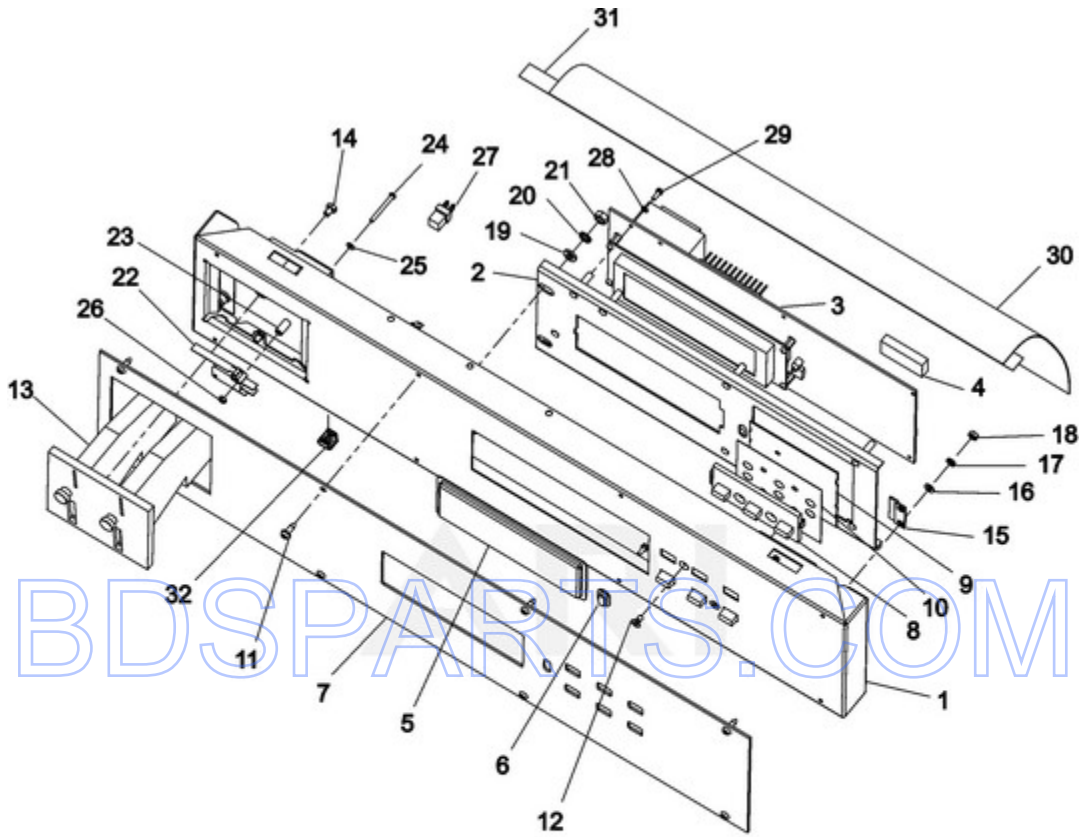

MFR18PDCWS - 06 - CONTROL PANEL

BDSPARTS.COM

Ref #	Part #	Description	Qty	Context	Note	MSRP
1	23004302	BRACKET, CONTROL PANEL LU	1	Series	10	
2	23004117	BRACKET, CONTROL BOARD LU	1	Series	10	
3	23004118	MC4 COIN CCU	1	Series	10	
3	W10343020	MC5 COIN CCU	1	Series	22	
4	W10165003	MCG EEPROM CHIP LU	1	Series	10	
4	W10387042	MC5 COIN PROGRAM CHIP	1	Series	22	
5	23004119	DISPLAY LENS	1	Series	10	
6	23004120	LENS, IR	1	Series	10	
7	23004303	CONTROL PANEL, FACIA MFR18 LU	1	Series	10	
8	23003646	BUTTONS, ROW OF 3	2	Series	10	
9	23004122	KEY BOARD	1	Series	10	
10	23004123	HOLD PLATE	1	Series	10	
11	23003810	SCREW	8	Series	10	
12	23003811	SCREW	2	Series	10	
13	23004075	DUAL COIN DROP CANADA	1	Series	10	
13	23004124	COIN DROP 25 US	1	Series	10	
13	23004167	OPTIC SWITCH	1	Series	10	
14	23003797	BOLT	2	Series	10	
15	23004125	Z-BRACKET	2	Series	10	
16	23002438	WASHER (M6)	4	Series	10	
17	23002950	LOCK WASHER M4	4	Series	10	
18	23003666	NUT (M4)	4	Series	10	
19	23003778	WASHER 12	2	Series	10	
20	23002756	WASHER	2	Series	10	
21	23003773	NUT M6	2	Series	10	
22	23001145	MICROSWITCH, LONG LEVER	1	Series	10	
23	23003653	TUBE	2	Series	10	
24	23003652	SCREW, SWITCH	2	Series	10	
25	23003654	WASHER (M3)	2	Series	10	
26	23002958	NUT M3	2	Series	10	
27	23004127	EMERGENCY STOP INTERCONNECT	1	Series	10	
28	23002865	LOCK WASHER (M3)	7	Series	10	
29	23004061	SCREW M3 X 8	7	Series	10	
30	NLA	COVER, PLASTIC	1	Series	10	
31	23004126	DOUBLE SIDE TAPE	1	Series	10	
32	23002455	NUT, RAPID (M6)	1	Series	10	
33	23004513	KIT, CONVERT PD TO PN	1	Series	10