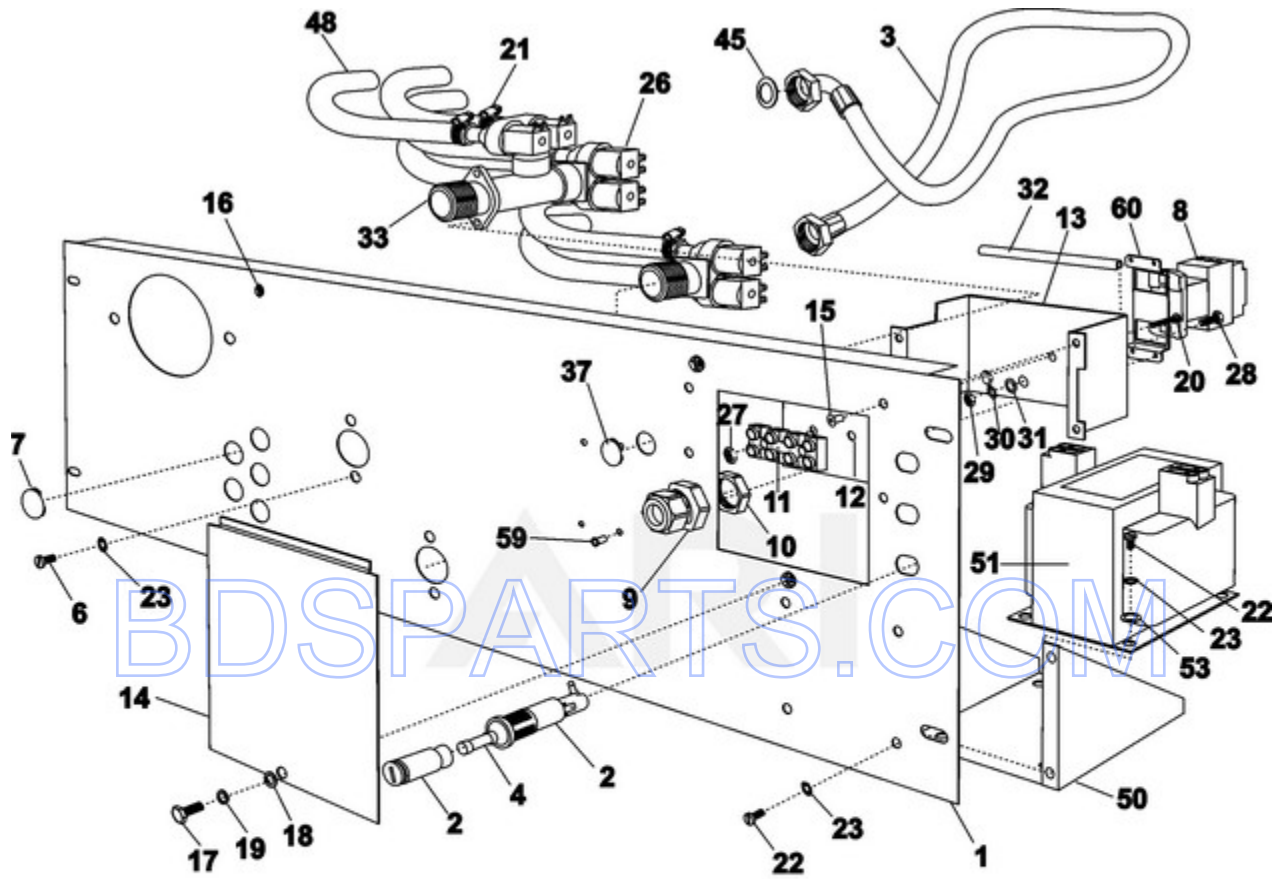

MFR18PDCWS - 12 - REAR PANEL AND VALVES

Ref #	Part #	Description	Qty	Context	Note	MSRP
1	23004314	REAR BRIDGE	1	Series	10	
2	23001462	HOLDER, FUSE	3	Series	10	
3	23001523	HOSE, CONNECTION	2	Series	10	
4	23004315	FUSE 0.5A	1	Series	10	
4	23004320	FUSE 2.5A	2	Series	10	
6	23002423	SCREW (M4X10)	6	Series	10	
7	23002795	PLUG	5	Series	10	
8	23003750	CONTACTOR LC1 DO9	1	Series	10	
9	23002196	SWIVEL, CABLE	1	Series	10	
10	23002197	NUT	1	Series	10	
11	23002923	BOARD, TERMINAL	1	Series	10	
12	23004159	ELECTRO-INSUL FOIL	1	Series	10	
13	23004160	TERM BOARD BOX	1	Series	10	
14	23003661	TERMINAL COVER LU	1	Series	10	
15	23004105	RIVET 4X6,3	4	Series	10	
16	23004092	NUT M6	3	Series	10	
17	23002461	SCREW (M6X16)	1	Series	10	
18	23003778	WASHER 12	1	Series	10	
19	23002440	WASHER, SPRING LOCK (6)	1	Series	10	
20	NLA	SCREW (M4 X 20)	2	Series	10	
21	23001506	CLAMP, HOSE	12	Series	10	
22	23002398	SCREW (M4X16)	1	Series	10	
23	23002111	WASHER (4)	9	Series	10	
26	23001455	VALVE, TWO WAY (220V 50/60HZ)	3	Series	10	
27	23003666	NUT (M4)	5	Series	10	
28	23002806	SCREW (M6X25)	2	Series	10	
29	23002651	NUT (M6)	6	Series	10	
30	23002425	WASHER, LOCK	4	Series	10	
31	23002424	WASHER	6	Series	10	
32	23002473	RUBBER, PROTECTIVE	1	Series	10	
33	23002924	T-PART (3/4)	1	Series	10	
37	23003785	PLUG	1	Series	10	
45	23002921	WASHER, FILL HOSE	2	Series	10	
48	23001507	WATERHOSE (GREEN)	1	Series	10	
50	23004316	BRACKET, TRANSFORMER	1	Series	10	
51	23004317	TRANSFORMER 120/230V	1	Series	10	
53	23002504	WASHER	4	Series	10	
54	23004318	HARNESS, MAIN	1	Series	10	
55	23004163	DOOR LOCK HARNESS	1	Series	10