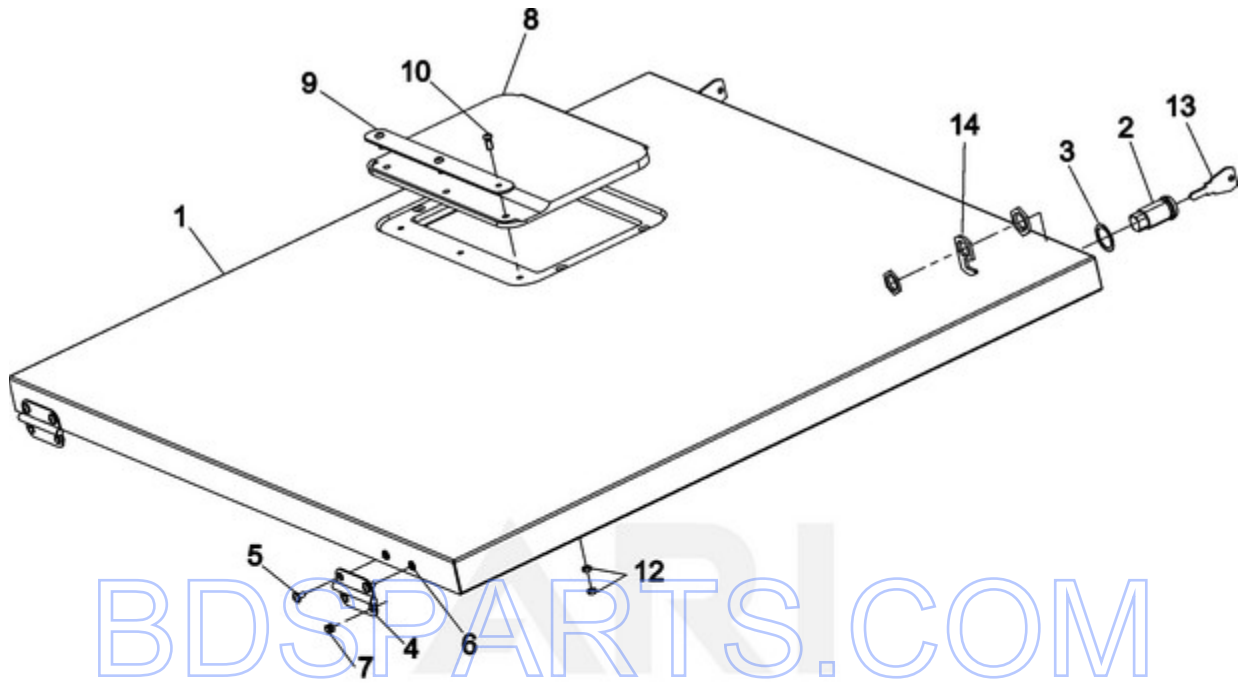

MFR18PDCWS - 03 - TOP COVER

BDSPARTS.COM

Ref #	Part #	Description	Qty	Context Note	MSRP
1	23004300	COVER, TOP MFR18	1	Series 10	
2	23001006	LOCK, TOP PANEL	2	Series 10	
3	23001007	WASHER, FIBER	2	Series 10	
4	23004103	HINGE	2	Series 10	
5	23004104	BOLT M4 X 8	4	Series 10	
6	23004093	RIVETING BLIND NUT M4	4	Series 10	
7	23004105	RIVET 4X6,3	4	Series 10	
8	23001003	RUBBER COVER, SOAP BOX	1	Series 10	
9	23003781	LACTH, SOAP HOPPER COVER	1	Series 10	
10	23001012	SCREW (M4 X 12 STNLS STEEL)	3	Series 10	
12	23002652	NUT (QTY OF 4 = 1 PIECE)	6	Series 10	
13	23002673	KEY-TOP PANEL (25001)	2	Series 10	
14	23001009	LOCK HOOK (SHORT)	2	Series 10	

BDSPARTS.COM