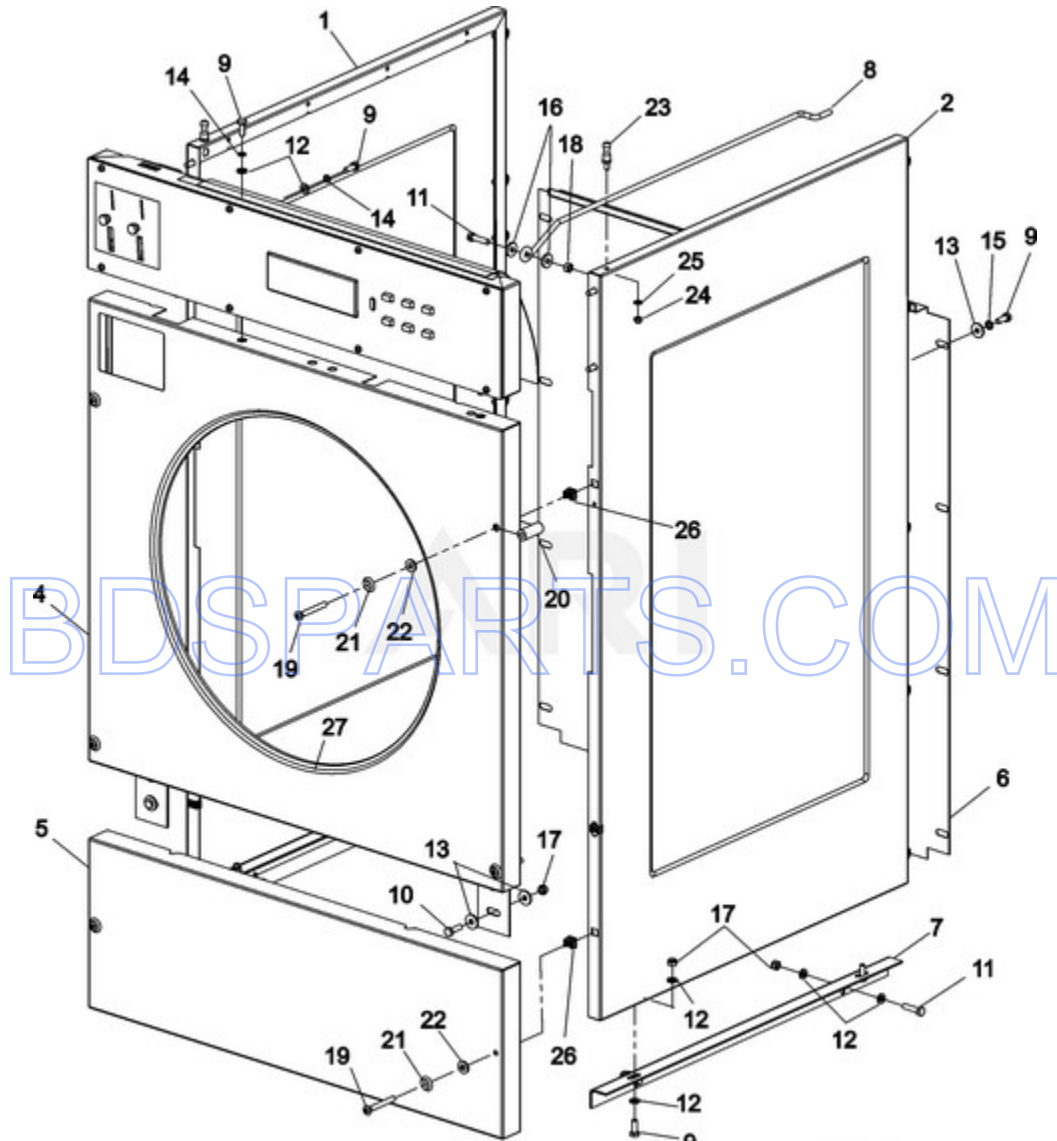

MFR18PDCWS - 01 - BASE FRAME

Ref #	Part #	Description	Qty	Context Note	MSRP
1	23004292	BASE FRAME MFR18	1	Series 10	
2	NLA	CLAMP, TUB	2	Series 10	
3	NLA	BRACE, TUB SUPPORT	1	Series 10	
4	23003285	BOLT M10X50	4	Series 10	
5	23002654	WASHER (10)	4	Series 10	
6	23003764	NUT M10	8	Series 10	
7	23003765	BOLT M8X35	1	Series 10	
8	23002646	SCREW (M8X40)	1	Series 10	
12	NLA	NUT M8	2	Series 10	
13	NLA	NUT M8	1	Series 10	
14	23002439	WASHER, SPRING LOCK (8)	2	Series 10	
15	23002437	WASHER M8	1	Series 10	
17	23002425	WASHER, LOCK	2	Series 10	
19	23004221	WASHER 8	2	Series 10	
20	23001607	NUT (M8)	1	Series 10	
21	23003769	WASHER M8	2	Series 10	
22	NLA	PLATE, INDEX	2	Series 10	
23	23002280	NUT M6	1	Series 10	
24	23002424	WASHER	2	Series 10	

BDS PARTS.COM

MFR18PDCWS - 02 - CABINET

Ref #	Part #	Description	Qty	Context	Note	MSRP
1	23004294	PANEL, SIDE LH MFR18 LU	1	Series	10	
2	23004296	PANEL, SIDE RH MFR18 LU	1	Series	10	
4	23004298	PANEL, FRONT MFR18 LU	1	Series	10	
5	23001436	PANEL, ACCESS (LWR)	1	Series	10	
6	23003295	PANEL, REAR	1	Series	10	
7	23003298	SUPPORT, SIDE PANEL	2	Series	10	
8	23001330	SUPPORT ROD, TOP PANEL	1	Series	10	
9	23002461	SCREW (M6X16)	23	Series	10	
10	23002462	SCREW (M6 X 20) LU	4	Series	10	
11	23002861	SCREW (M6X25) LU	5	Series	10	
12	23003778	WASHER 12	22	Series	10	
13	23003012	WASHER LU	21	Series	10	
14	23002440	WASHER, SPRING LOCK (6)	6	Series	10	
15	23002756	WASHER	13	Series	10	
16	23002469	WASHER	2	Series	10	
17	23002471	NUT	12	Series	10	
18	23003773	NUT M6	1	Series	10	
19	23002456	SCREW (M6 X 50)	6	Series	10	
20	23002860	TUBE, DISTANCE	4	Series	10	
21	23002457	WASHER	6	Series	10	
22	23002458	WASHER (FIBER)	6	Series	10	
23	23001332	PIN, SRV	2	Series	10	
24	23003716	NUT M5	2	Series	10	
25	23002862	WASHER (5,3)	2	Series	10	
26	23002455	NUT, RAPID (M6)	6	Series	10	
27	23002473	RUBBER, PROTECTIVE	1	Series	10	