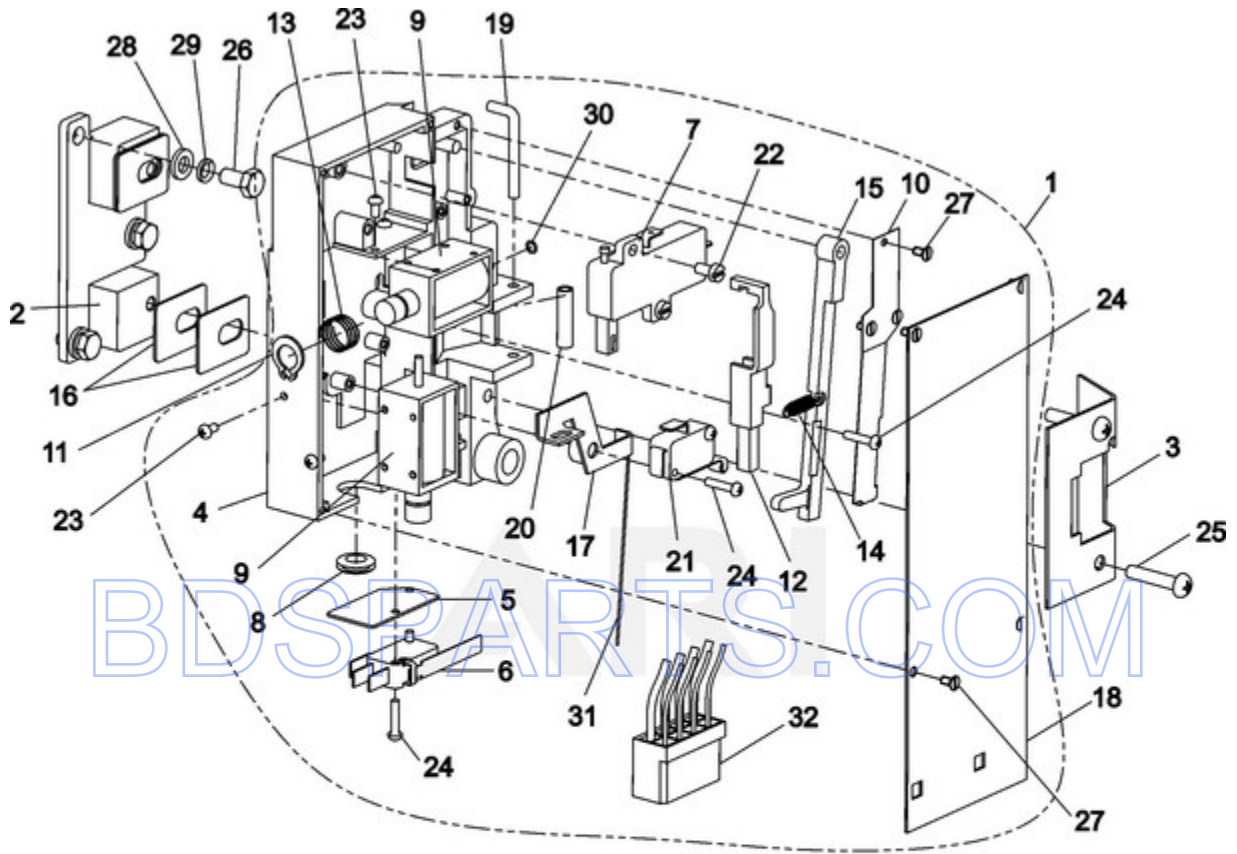

MFR30PDCTS - 04 - DOOR LOCK ASSEMBLY

Ref #	Part #	Description	Qty	Context Note	MSRP
1	Y23002897	LOCK, DOOR (COMPLETE)	1	Series 10	
2	23001156	SPACER, LOCK	1	Series 10	
3	23004106	LOCK COVER	1	Series 10	
3	23004234	COVER, LOCK	1	Series 13	
4	Y23002898	GROUND, PLATE LOCK	1	Series 10	
5	23003863	PLATE, MICROSWITCH	1	Series 10	
6	23001145	MICROSWITCH, LONG LEVER	1	Series 10	
7	23001135	BIMETAL, ACTUATOR (230V)	1	Series 10	
8	23002479	PASSAGE, CABLE	1	Series 10	
9	23001146	COIL (240V)	2	Series 10	
10	23001149	LEAF SPRING, LATCH BAR	1	Series 10	
11	23001137	RING, RETAINING (G10)	1	Series 10	
12	23001140	BAR, LOCKING	1	Series 10	
13	23002903	SPRING, LOCKING PART	1	Series 10	
14	23002900	SPRING, LOCKING PART	1	Series 10	
15	23002899	HANDLE, LOCKING PART	1	Series 10	
16	23001368	SHIM, HINGE BASE	4	Series 10	
17	NLA	LEVEL, OPENING	1	Series 10	
18	23001130	PLATE, COVER (STNLS STEEL)	1	Series 10	
19	23001142	RETAINER, LOCK TUBE (DIA.4X45)	1	Series 10	
20	23001143	LOCK TUBE (DIA. 4X23.5 STNLS)	1	Series 10	
21	23002337	MICROSWITCH W/ ROLLER ARM	1	Series 10	
22	23003114	SCREW (M4X8) LU	2	Series 10	
23	23002869	SCREW (M3X6)	4	Series 10	
24	23003115	SCREW (M3X14)	5	Series 10	
25	23003784	BOLT M5X25 STS STL	2	Series 10	
26	23002422	SCREW (M6 X 12)	3	Series 10	
27	23003113	SCREW (M3X6)	7	Series 10	
28	23002424	WASHER	3	Series 10	
29	23002130	WASHER (6)	3	Series 10	
30	23001136	WASHER (DIA. 5.1 X 3.3 X 0.1)	2	Series 10	
31	23002901	CORD, OPENING	1	Series 10	
32	23002905	WIRING, DOOR LOCK	1	Series 10