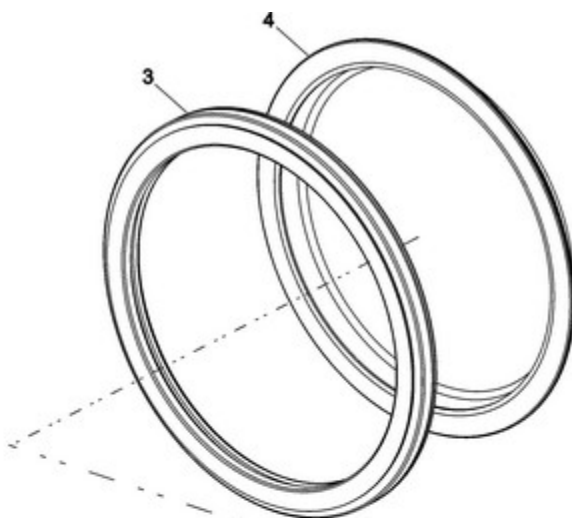

MFR30PDCTS - 05 - DOOR