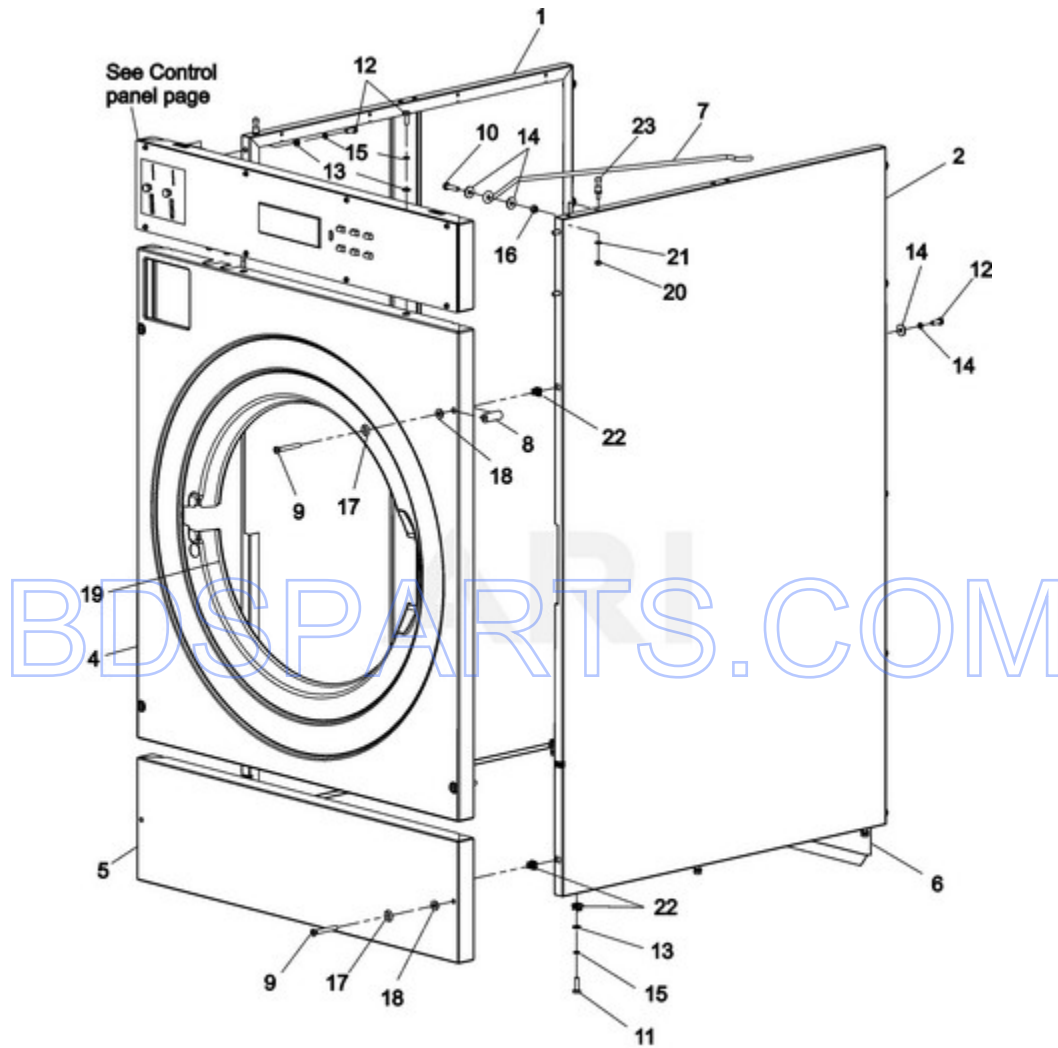

MFR30PDCTS - 01 - BASE FRAME

<b>Ref #</b>	<b>Part #</b>	<b>Description</b>	<b>Qty</b>	<b>Context Note</b>	<b>MSRP</b>
1	23004026	FRAME WELDED	1		
2	23004092	NUT M6	1		
3	23002424	WASHER	2		
4	23002425	WASHER, LOCK	2		
5	23002280	NUT M6	2		
6	23004093	RIVETING BLIND NUT M4	2		
7	23004094	HOLDER	1		
8	23002438	WASHER (M6)	2		
9	23002426	WASHER, LOCK (M4)	2		
10	23004095	BOLT M4X16	2		

# MFR30PDCTS - 02 - CABINET (PD)

Ref #	Part #	Description	Qty	Context Note	MSRP
1	23004096	PANEL, L SIDE COMP SS	1	Series 10	
2	23004097	PANEL, R SIDE COMP SS	1	Series 10	
4	23004098	PANEL, FRONT COIN SS LU	1	Series 10	
4	23004514	FRONT PANEL,MFR30PD	1	Series 13	
5	23004099	PANEL, SERVICE	1	Series 10	
6	23004100	REAR COVER	1	Series 10	
7	23001330	SUPPORT ROD, TOP PANEL	1	Series 10	
8	23002860	TUBE, DISTANCE	4	Series 10	
9	23002456	SCREW (M6 X 50)	6	Series 10	
10	23002861	SCREW (M6X25) LU	1	Series 10	
11	23002462	SCREW (M6 X 20) LU	6	Series 10	
12	23002461	SCREW (M6X16)	19	Series 10	
13	23003778	WASHER 12	14	Series 10	
14	23003012	WASHER LU	15	Series 10	
15	23002440	WASHER, SPRING LOCK (6)	25	Series 10	
16	23003773	NUT M6	3	Series 10	
17	23002457	WASHER	6	Series 10	
18	23002458	WASHER (FIBER)	6	Series 10	
19	23002473	RUBBER, PROTECTIVE	1	Series 10	
20	23003716	NUT M5	2	Series 10	
21	23002862	WASHER (5,3)	2	Series 10	
22	23002455	NUT, RAPID (M6)	2	Series 10	
23	23001332	PIN, SRV	12	Series 10	

MFR30PDCTS - 03 - TOP COVER ASSEMBLY

<b>Ref #</b>	<b>Part #</b>	<b>Description</b>	<b>Qty</b>	<b>Context Note</b>	<b>MSRP</b>
1	23004102	TOP COVER MFR30 LU	1		
2	23001006	LOCK, TOP PANEL	2		
3	23001007	WASHER, FIBER	2		
4	23004103	HINGE	2		
5	23004104	BOLT M4 X 8	4		
6	23004093	RIVETING BLIND NUT M4	4		
7	23004105	RIVET 4X6,3	4		
8	23001003	RUBBER COVER, SOAP BOX	1		
9	23003781	LACTH, SOAP HOPPER COVER	1		
10	23001012	SCREW (M4 X 12 STNLS STEEL)	3		
12	23002652	NUT (QTY OF 4 = 1 PIECE)	6		
13	23002673	KEY-TOP PANEL (25001)	2		
14	23001009	LOCK HOOK (SHORT)	2		