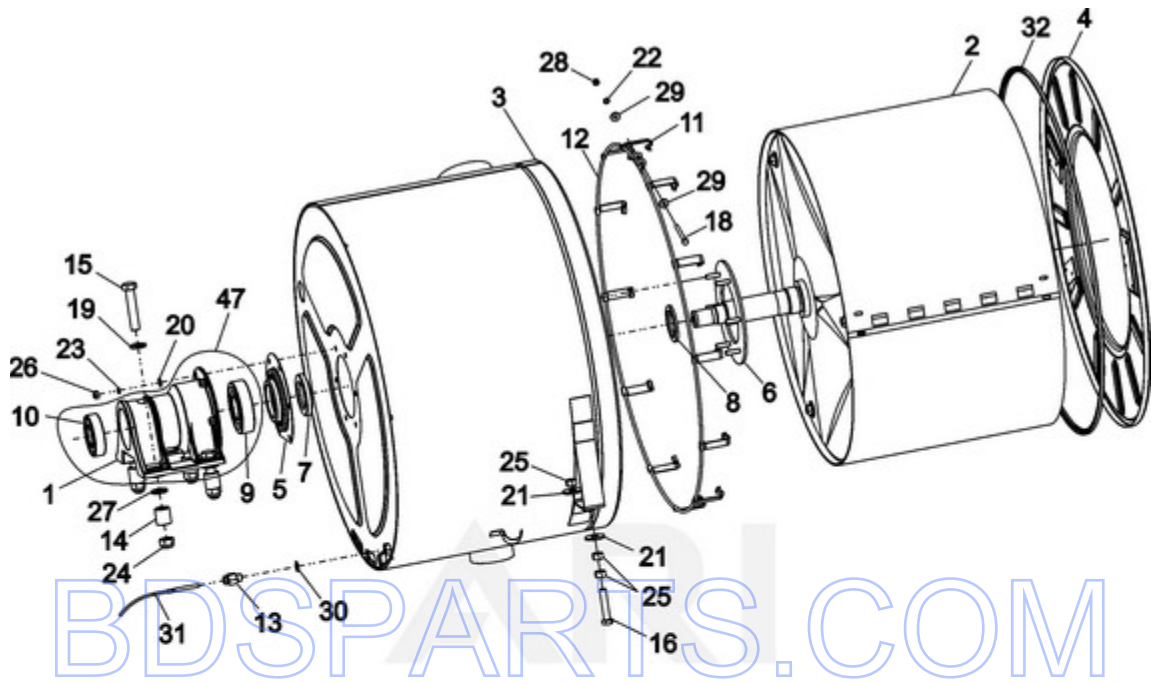

MFR30PDCTS - 08 - COIN VAULT (PD)

Ref #	Part #	Description	Qty	Context	Note	MSRP
1	23004128	COINBOX VAULT	1			
3	23004129	COINBOX FRAME	1			
4	23004130	COINBOX BRACKET	1			
5	23002461	SCREW (M6X16)	2			
6	23004095	BOLT M4X16	2			
7	23002423	SCREW (M4X10)	4			
8	23002950	LOCK WASHER M4	7			
9	23002756	WASHER	2			
10	23002504	WASHER	4			
11	23003012	WASHER LU	2			
12	23003666	NUT (M4)	3			
13	23003656	SWITCH, COIN BOX	1			
14	23001113	CONNECTOR HOUSING (4 POLE)	1			
15	23001115	INSULATION PAPER	1			
16	23001012	SCREW (M4 X 12 STNLS STEEL)	1			
17	23002438	WASHER (M6)	1			

BDS PARTS.COM

MFR30PDCTS - 09 - BASKET & OUTER SHELL ASSEMBLY

Ref #	Part #	Description	Qty	Context	Note	MSRP
1	23004027	BEARING HOUSING	1			
2	23004028	INNER TUB COMPLETE	1			
3	23004029	OUTER TUB COMPLETE	1			
4	23004140	TUB FRONT	1			
5	23004030	AXIAL SEAL HOLDER	1			
6	23004031	SEALING RING COMPLETE	1			
7	23001234	SEAL, WATER	1			
8	23001233	RING, SEAL	1			
9	23003615	BEARING	1			
10	23004032	BEARING	1			
11	23004141	FRONT COVER CLIP	12			
12	23004142	CLAMP II	1			
13	23003807	HOLDER THERMOSTAT SENSOR	1			
14	23004143	SPACER	4			
15	23004144	BOLT M16 X 80	4			
16	23004145	BOLT M12 X 60	2			
18	23004000	BOLT M6X60	1			
19	23001735	WASHER M17	4			
20	23003769	WASHER M8	6			
21	23004146	WASHER 12	4			
22	23002756	WASHER	1			
23	23002439	WASHER, SPRING LOCK (8)	6			
24	23001651	NUT (M16)	4			
25	23003676	NUT M12	6			
26	23001607	NUT (M8)	6			
27	23004147	WASHER 17	4			
28	23003773	NUT M6	1			
29	23002469	WASHER	2			
30	23002179	WASHER	1			
31	23003831	SENSOR, TEMPERATURE	1			
32	23004148	TUB FRONT GASKET	1			
47	23004033	HUB COMPLETE W/BEARINGS	1			