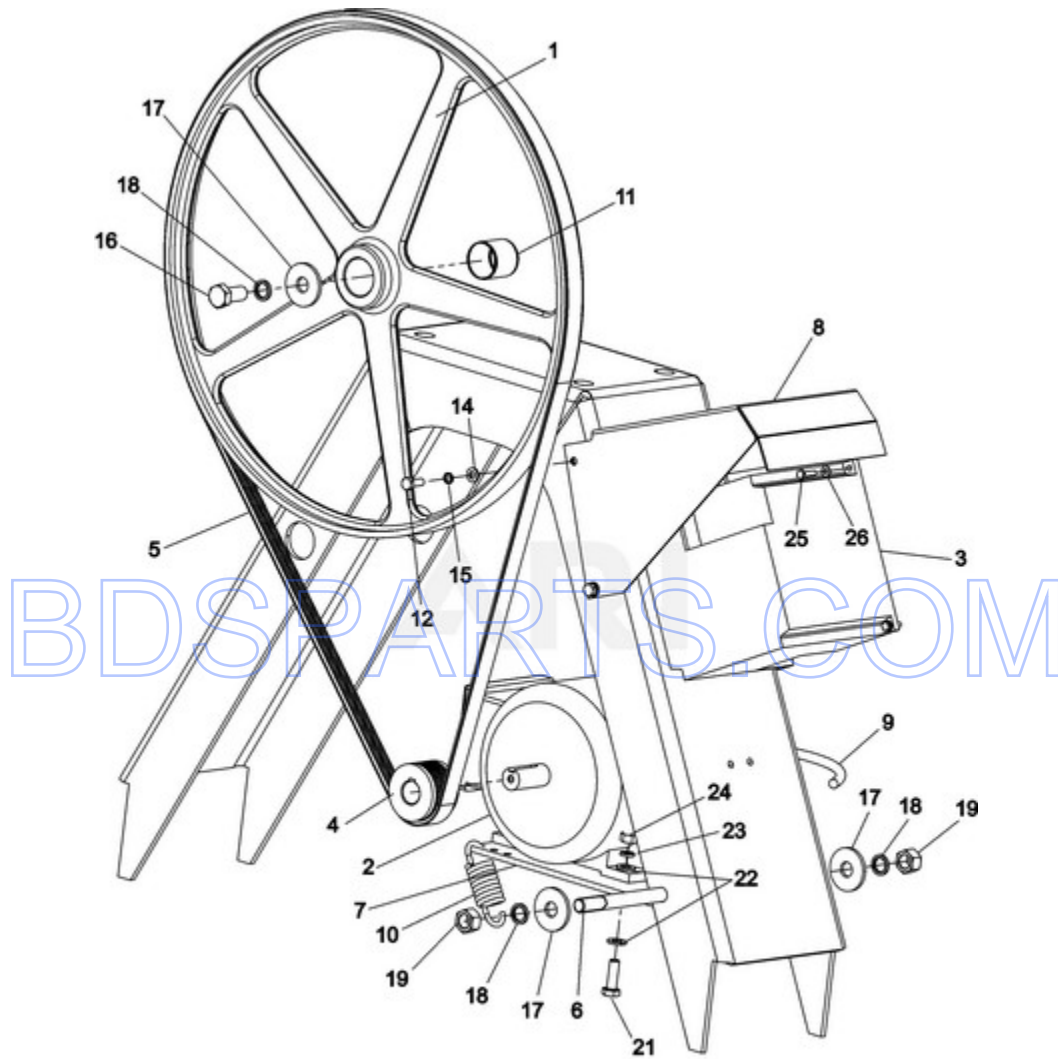

MFR30PDCTS - 10 - MOTOR & BASKET PULLEY

Ref #	Part #	Description	Qty	Context	Note	MSRP
1	23004149	DRUM PULLEY	1			
2	23004079	MOTOR 240V 3PHASE LU	1			
3	23004078	INVERTER MIT .75KW 1PHASE	1			
3	W10415734	INVERTER STARTING WITH SERIES 22	1	Series 22		
4	23004150	MOTOR PULLEY	1			
5	23004151	BELT	1			
6	23004152	MOTOR ROD	1			
7	23004153	MOTOR BRACKET COMPLETE	1			
8	23004154	INVERTER COVER	1			
9	23004155	MOTOR HARNESS	1			
10	23004156	SPRING, TENSION	1			
11	23004157	RING, TOLERANCE	1			
12	23002461	SCREW (M6X16)	3			
14	23003778	WASHER 12	2			
15	23003778	WASHER 12	3			
16	23002440	WASHER, SPRING LOCK (6)	1			
17	23004146	WASHER 12	3			
18	23002658	WASHER (12)	3			
19	23003676	NUT M12	2			
21	23002647	SCREW (M8 X 25)	4			
22	23003769	WASHER M8	8			
23	23002439	WASHER, SPRING LOCK (8)	4			
24	NLA	NUT M8	4			
25	23004095	BOLT M4X16	4			
26	23002438	WASHER (M6)	4