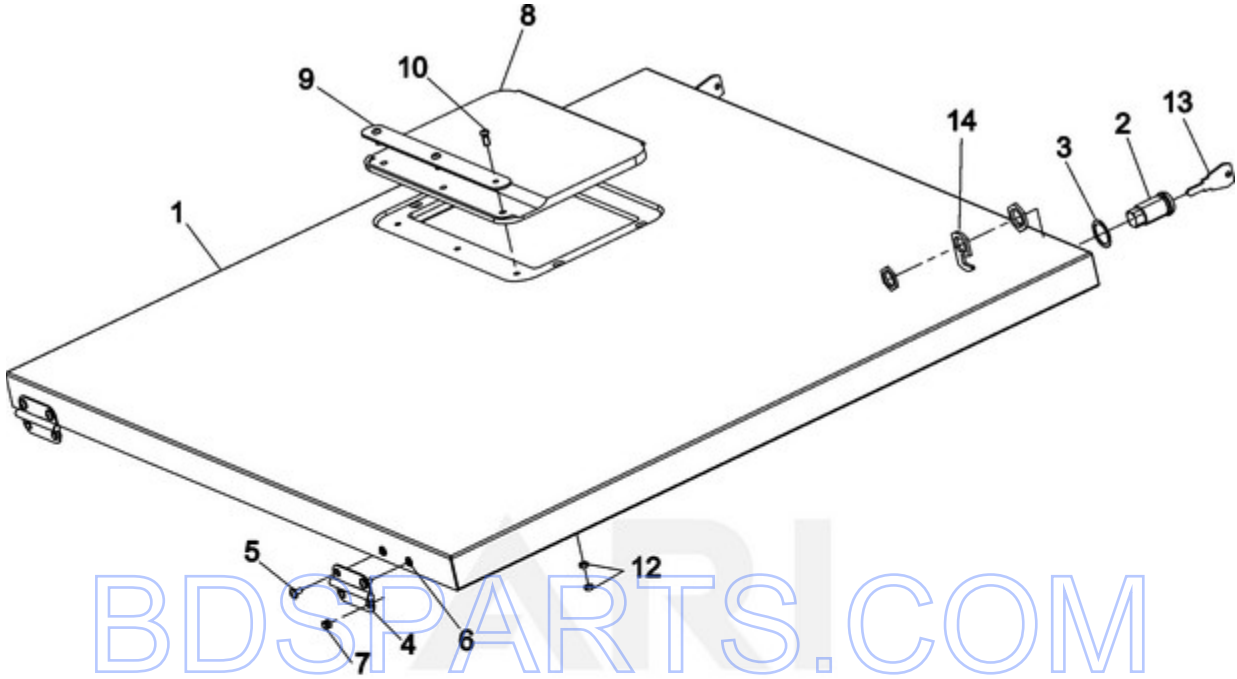

MFR30PDCTS - 03 - TOP COVER ASSEMBLY

Ref #	Part #	Description	Qty	Context Note	MSRP
1	23004102	TOP COVER MFR30 LU	1		
2	23001006	LOCK, TOP PANEL	2		
3	23001007	WASHER, FIBER	2		
4	23004103	HINGE	2		
5	23004104	BOLT M4 X 8	4		
6	23004093	RIVETING BLIND NUT M4	4		
7	23004105	RIVET 4X6,3	4		
8	23001003	RUBBER COVER, SOAP BOX	1		
9	23003781	LACTH, SOAP HOPPER COVER	1		
10	23001012	SCREW (M4 X 12 STNLS STEEL)	3		
12	23002652	NUT (QTY OF 4 = 1 PIECE)	6		
13	23002673	KEY-TOP PANEL (25001)	2		
14	23001009	LOCK HOOK (SHORT)	2		

BDSPARTS.COM