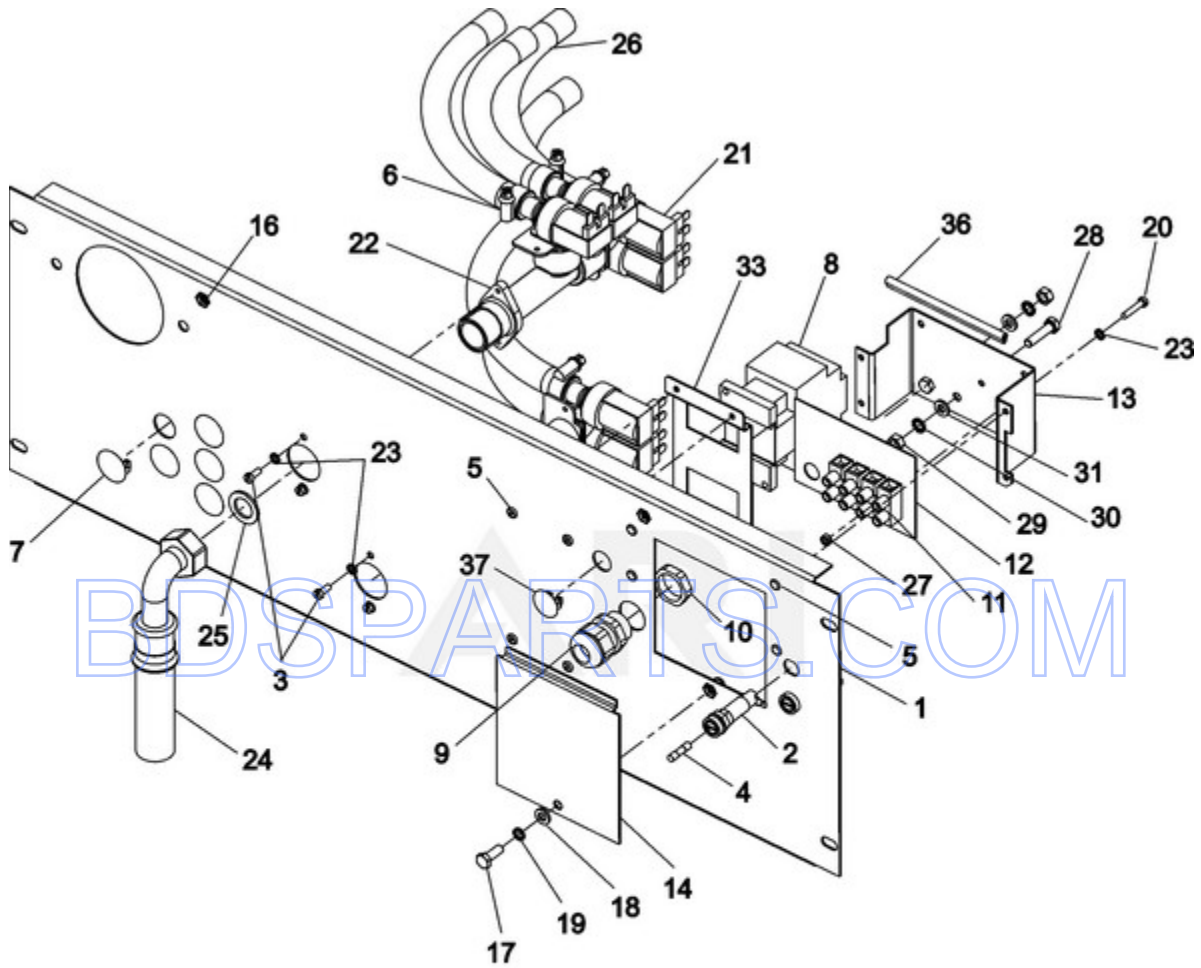

MFR30PDCTS - 11 - WATER VALVE & REAR PANEL

Ref #	Part #	Description	Qty	Context	Note	MSRP
1	23004158	REAR PANEL	1			
2	23001462	HOLDER, FUSE	2			
3	23002423	SCREW (M4X10)	4			
4	23001508	FUSE (1A)	2			
5	23004105	RIVET 4X6,3	8			
6	23001506	CLAMP, HOSE	12			
7	23002795	PLUG	5			
8	23003750	CONTACTOR LC1 DO9	1			
9	23002196	SWIVEL, CABLE	1			
10	23002197	NUT	1			
11	23002923	BOARD, TERMINAL	1			
12	23004159	ELECTRO-INSUL FOIL	1			
13	23004160	TERM BOARD BOX	1			
14	23003661	TERMINAL COVER LU	1			
16	23004092	NUT M6	3			
17	23002461	SCREW (M6X16)	1			
18	23003778	WASHER 12	1			
19	23002440	WASHER, SPRING LOCK (6)	1			
20	NLA	SCREW (M4 X 20)	2			
21	23001455	VALVE, TWO WAY (220V 50/60HZ)	3			
22	23002924	T-PART (3/4)	1			
23	23002950	LOCK WASHER M4	6			
24	23001523	HOSE, CONNECTION	2			
25	23002921	WASHER, FILL HOSE	4			
26	23001507	WATERHOSE (GREEN)	1			
27	23003666	NUT (M4)	2			
28	23002806	SCREW (M6X25)	2			
29	23002651	NUT (M6)	2			
30	23002425	WASHER, LOCK	2			
31	23002424	WASHER	2			
32	23002473	RUBBER, PROTECTIVE	1			
36	23004161	BRACKET, CONTACTOR	1			
37	23003785	PLUG	1			
38	23004162	MAIN HARNESS	1			
39	23004163	DOOR LOCK HARNESS	1			
40	23004139	EMERGENCY STOP HARNESS	1			
41	23004164	CONNECTOR LIQ SOAP LU	1			
42	23004165	MOTOR CABLE	1			
43	23004166	COMMUNICATION CABLE	1