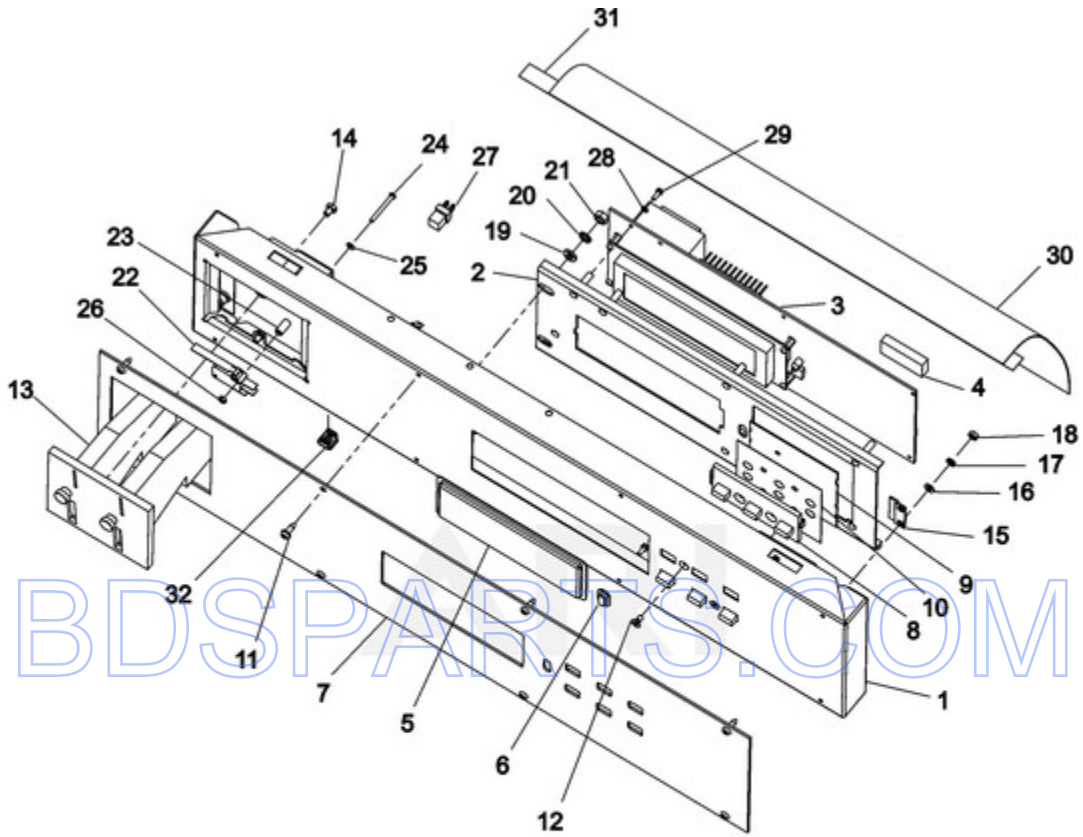

MFR30PDCTS - 07 - CONTROL PANEL (PD)

BDSPARTS.COM

Ref #	Part #	Description	Qty	Context Note	MSRP
1	23004116	BRACKET, CONTROL PANEL	1		
2	23004117	BRACKET, CONTROL BOARD LU	1		
3	23004118	MC4 COIN CCU	1	Series 10	
3	W10343020	MC5 COIN CCU	1		
4	W10165003	MCG EEPROM CHIP LU	1		
4	W10387042	MC5 COIN PROGRAM CHIP	1	Series 22	
5	23004119	DISPLAY LENS	1		
6	23004120	LENS, IR	1		
7	23004121	CONTROL PANEL(FACIA)	1		
8	23003646	BUTTONS, ROW OF 3	2		
9	23004122	KEY BOARD	1		
10	23004123	HOLD PLATE	1		
11	23003810	SCREW	8		
12	23003811	SCREW	2		
13	23004075	DUAL COIN DROP CANADA	1		
13	23004124	COIN DROP 25 US	1		
13	23004167	OPTIC SWITCH	1		
14	23003797	BOLT	1		
15	23004125	Z-BRACKET	1		
16	23002438	WASHER (M6)	4		
17	23002950	LOCK WASHER M4	4		
18	23003666	NUT (M4)	4		
19	23003774	WASHER 12	2		
20	23002756	WASHER	2		
21	23003773	NUT M6	2		
22	23001145	MICROSWITCH, LONG LEVER	1		
23	23003653	TUBE	2		
24	23003652	SCREW, SWITCH	2		
25	23003654	WASHER (M3)	2		
26	23002958	NUT M3	2		
27	23004127	EMERGENCY STOP INTERCONNECT	1		
28	23002865	LOCK WASHER (M3)	7		
29	23004061	SCREW M3 X 8	7		
30	NLA	COVER, PLASTIC	1		
31	23004126	DOUBLE SIDE TAPE	1		
32	23002455	NUT, RAPID (M6)	2		
33	23004091	KIT, CONVERT PD TO PN	1