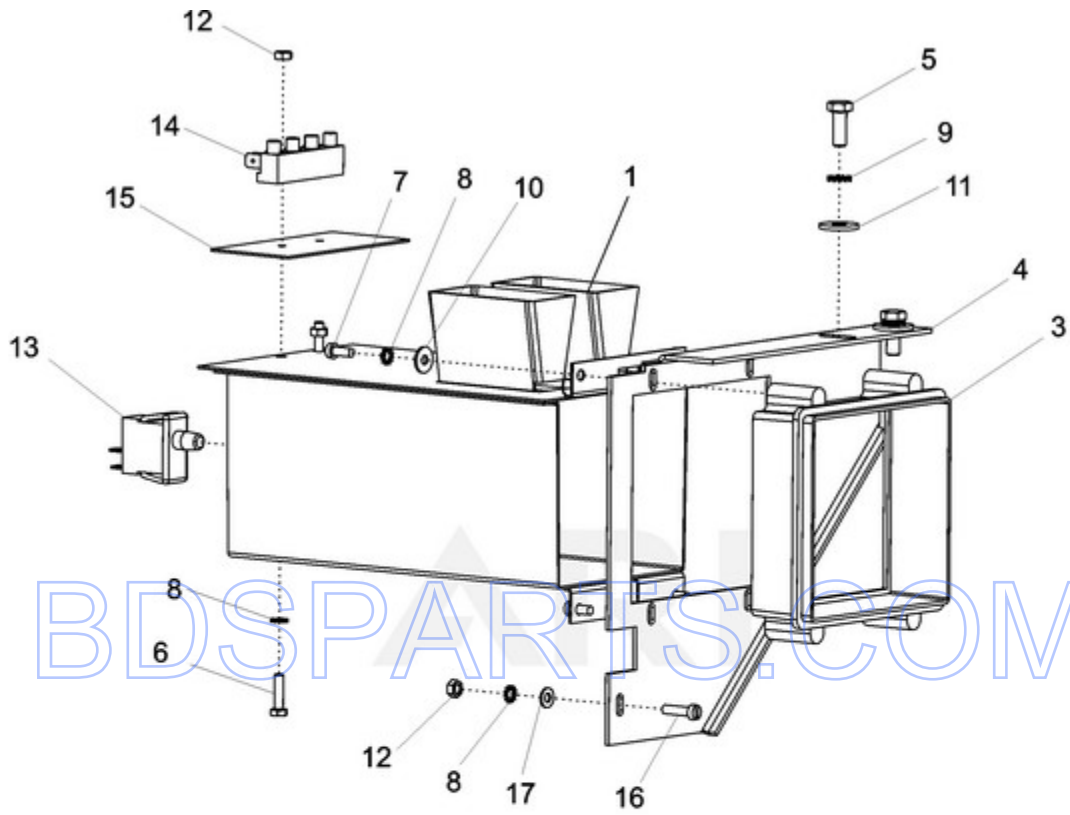

MFR30PDCTS - 08 - COIN VAULT (PD)

Ref #	Part #	Description	Qty	Context	Note	MSRP
1	23004128	COINBOX VAULT	1			
3	23004129	COINBOX FRAME	1			
4	23004130	COINBOX BRACKET	1			
5	23002461	SCREW (M6X16)	2			
6	23004095	BOLT M4X16	2			
7	23002423	SCREW (M4X10)	4			
8	23002950	LOCK WASHER M4	7			
9	23002756	WASHER	2			
10	23002504	WASHER	4			
11	23003012	WASHER LU	2			
12	23003666	NUT (M4)	3			
13	23003656	SWITCH, COIN BOX	1			
14	23001113	CONNECTOR HOUSING (4 POLE)	1			
15	23001115	INSULATION PAPER	1			
16	23001012	SCREW (M4 X 12 STNLS STEEL)	1			
17	23002438	WASHER (M6)	1			

BDS PARTS.COM