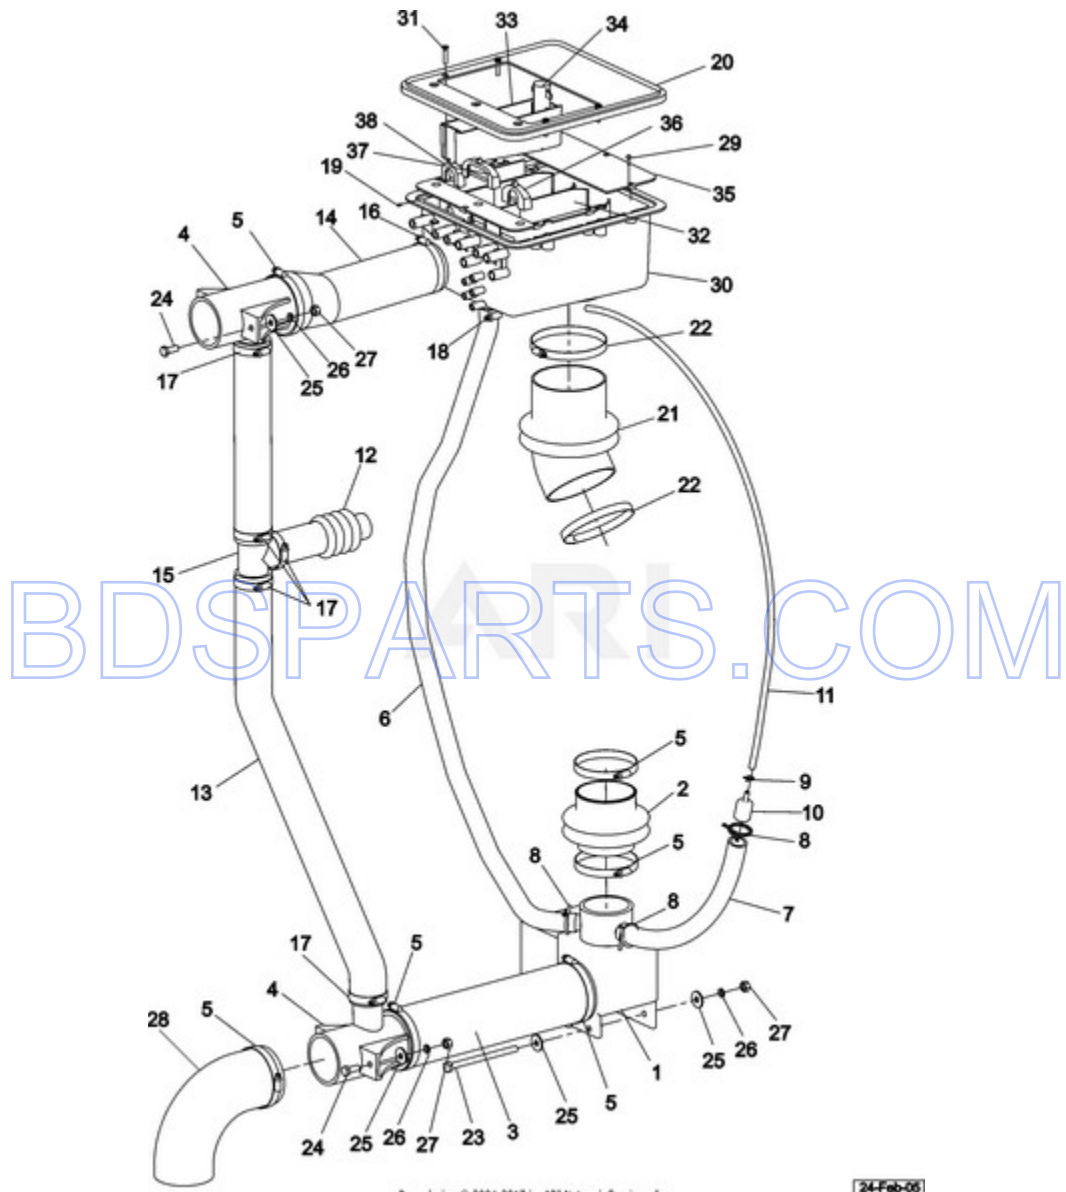

MFR30PDCTS - 06 - SOAP BOX, DRAIN & HOSE ASSEMBLY

Page design © 2004-2017 by ARI Network Services, Inc.

24-Feb-06
620 788

Ref #	Part #	Description	Qty	Context Note	MSRP
1	23001244	VALVE, DRAIN (240V-50/60HZ)	1		
2	23002907	TUB, OUTLET VALVE HOSE	1		
3	23001248	HOSE, DRAIN	1		
4	23001253	DRAIN TEE	2		
5	23001258	CLAMP, HOSE (70-90)	6		
6	23001246	HOSE, BOTTOM FILL	1		
7	23001246	HOSE, BOTTOM FILL	1		
8	23001259	CLAMP, CORBIN (A17.5)	3		
9	23001257	CLAMP, CORBIN (A5.5)	1		
10	23001260	BUSHING, AIR DOME HOSE	1		
11	23001252	HOSE, WATER LEVEL SWITCH	1		
12	23001250	HOSE, AIR VENT	1		
13	23001251	HOSE, OVERFLOW	1		
14	23001254	AIR VENT HOSE, SOAP BOX	1		
15	23001255	TEE, OVERFLOW HOSE	1		
16	23001256	CLAMP, HOSE (60-80)	1		
17	23001750	RING, CLAMP (40-60)	5		
18	23001262	CLAMP, HOSE (20-32)	1		
19	23003783	SCREW 2	3		
20	23001015	RUBBER SEAL, SOAP BOX	1		
21	23004115	RUBBER, TUB SOAP HOPPER	1		
22	23001025	CLAMP, HOSE (DIA 90/110)	2		
23	23002908	SCREW (M8X120)	2		
24	23002475	BOLT (M8X20)	4		
25	23002437	WASHER M8	8		
26	23002439	WASHER, SPRING LOCK (8)	6		
27	NLA	NUT M8	6		
28	23002015	ELBOW (90 DEGREE)	1		
29	23003782	SCREW 3 STAINLESS STEEL LU	7		
30	23001016	SOAP BOX HOUSING	1		
31	23003484	SCREW (M5X16)	4		
32	23001017	SOAP BOX INSERT	1		
33	23001019	TRAY	1		
34	23001018	SIPHON	1		
35	23001020	COVER, PLATE	1		
36	23001021	DRAWER, PREWASH	1		
37	23001022	DRAWER, MAIN WASH	1		
38	23001023	DRAWER, LAST RINSE	1