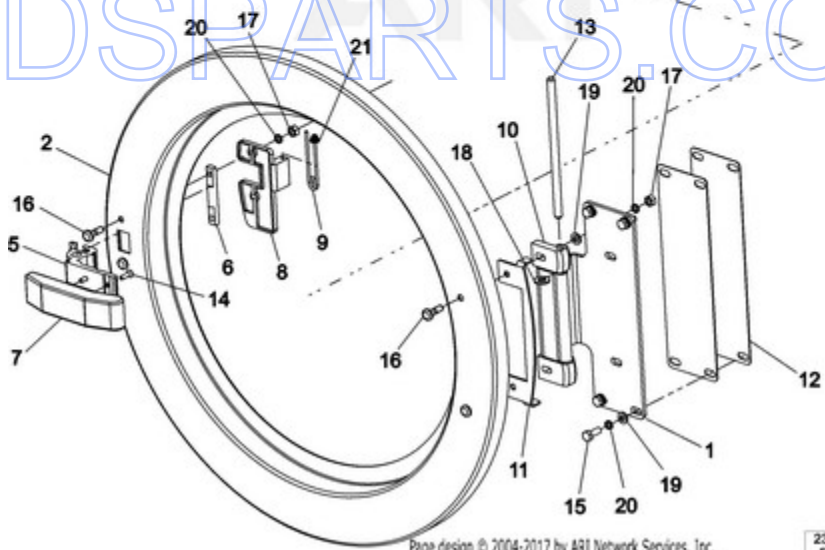

BDS PARTS.COM