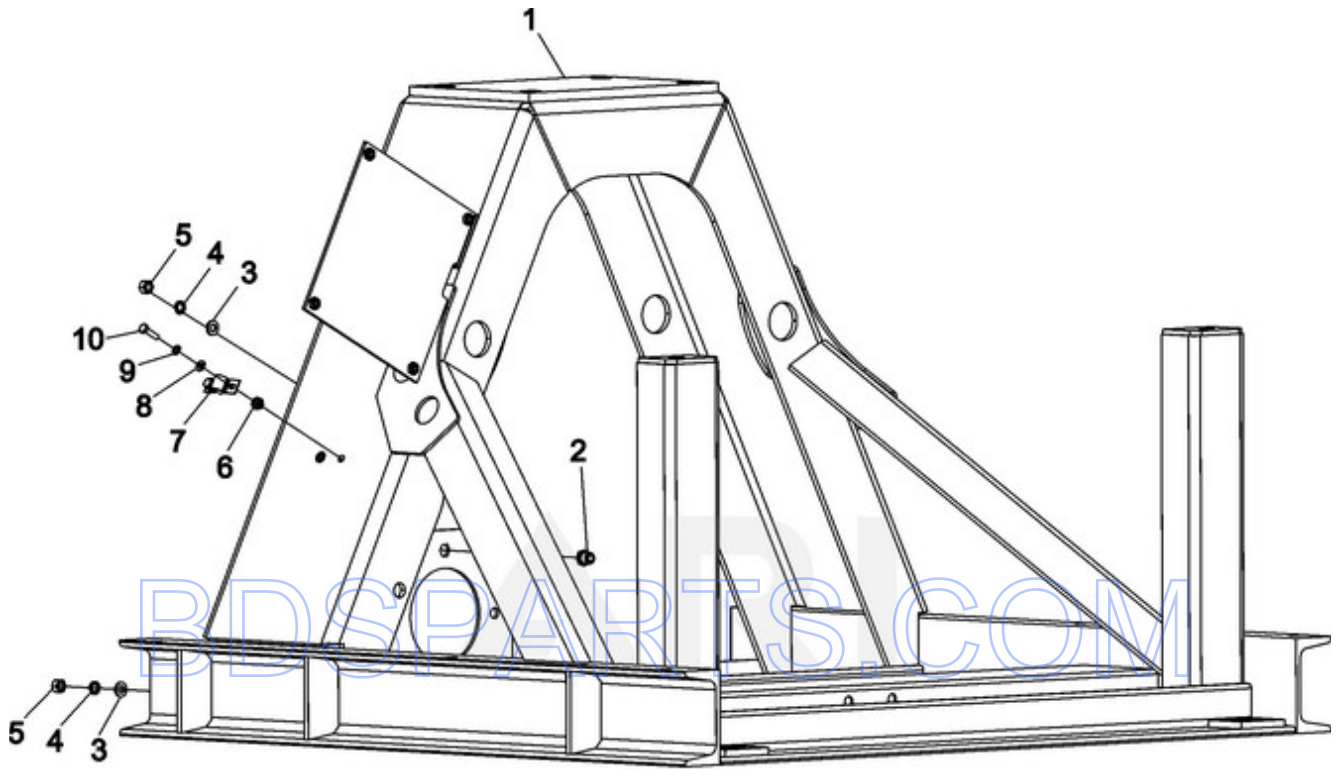

MFR30PNCTS - 01 - BASE FRAME

Ref #	Part #	Description	Qty	Context Note	MSRP
1	23004026	FRAME WELDED	1		
2	23004092	NUT M6	1		
3	23002424	WASHER	2		
4	23002425	WASHER, LOCK	2		
5	23002280	NUT M6	2		
6	23004093	RIVETING BLIND NUT M4	2		
7	23004094	HOLDER	1		
8	23002438	WASHER (M6)	2		
9	23002426	WASHER, LOCK (M4)	2		
10	23004095	BOLT M4X16	2		

BDSPARTS.COM