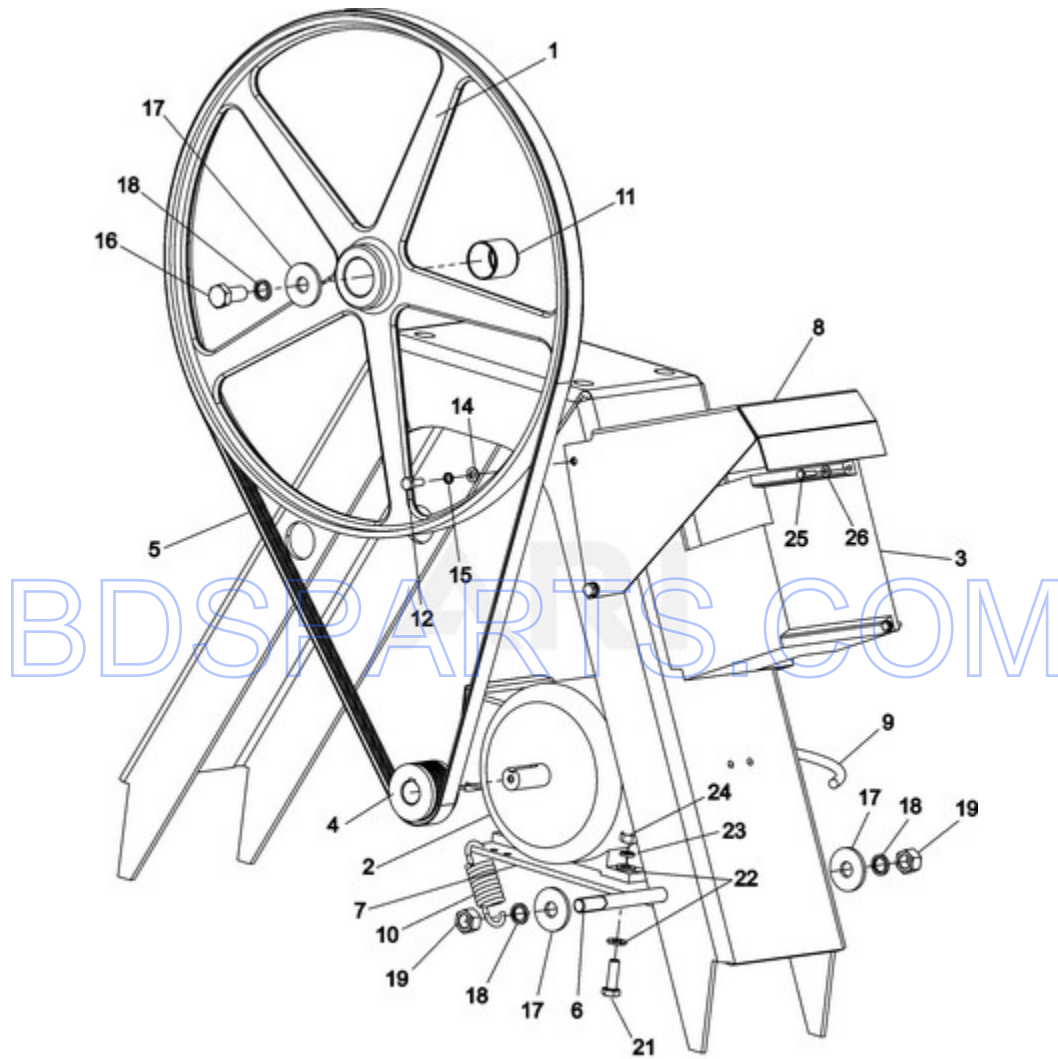

MFR30PNCTS - 08 - MOTOR & BASKET PULLEY

Ref #	Part #	Description	Qty	Context	Note	MSRP
1	23004149	DRUM PULLEY	1			
2	23004079	MOTOR 240V 3PHASE LU	1			
3	23004078	INVERTER MIT .75KW 1PHASE	1			
3	W10415734	INVERTER STARTING WITH SERIES 22	1	Series 22		
4	23004150	MOTOR PULLEY	1			
5	23004151	BELT	1			
6	23004152	MOTOR ROD	1			
7	23004153	MOTOR BRACKET COMPLETE	1			
8	23004154	INVERTER COVER	1			
9	23004155	MOTOR HARNESS	1			
10	23004156	SPRING, TENSION	1			
11	23004157	RING, TOLERANCE	1			
12	23002461	SCREW (M6X16)	3			
14	23003778	WASHER 12	2			
15	23003778	WASHER 12	3			
16	23002440	WASHER, SPRING LOCK (6)	1			
17	23004146	WASHER 12	3			
18	23002658	WASHER (12)	3			
19	23003676	NUT M12	2			
21	23002647	SCREW (M8 X 25)	4			
22	23003769	WASHER M8	8			
23	23002439	WASHER, SPRING LOCK (8)	4			
24	NLA	NUT M8	4			
25	23004095	BOLT M4X16	4			
26	23002438	WASHER (M6)	4