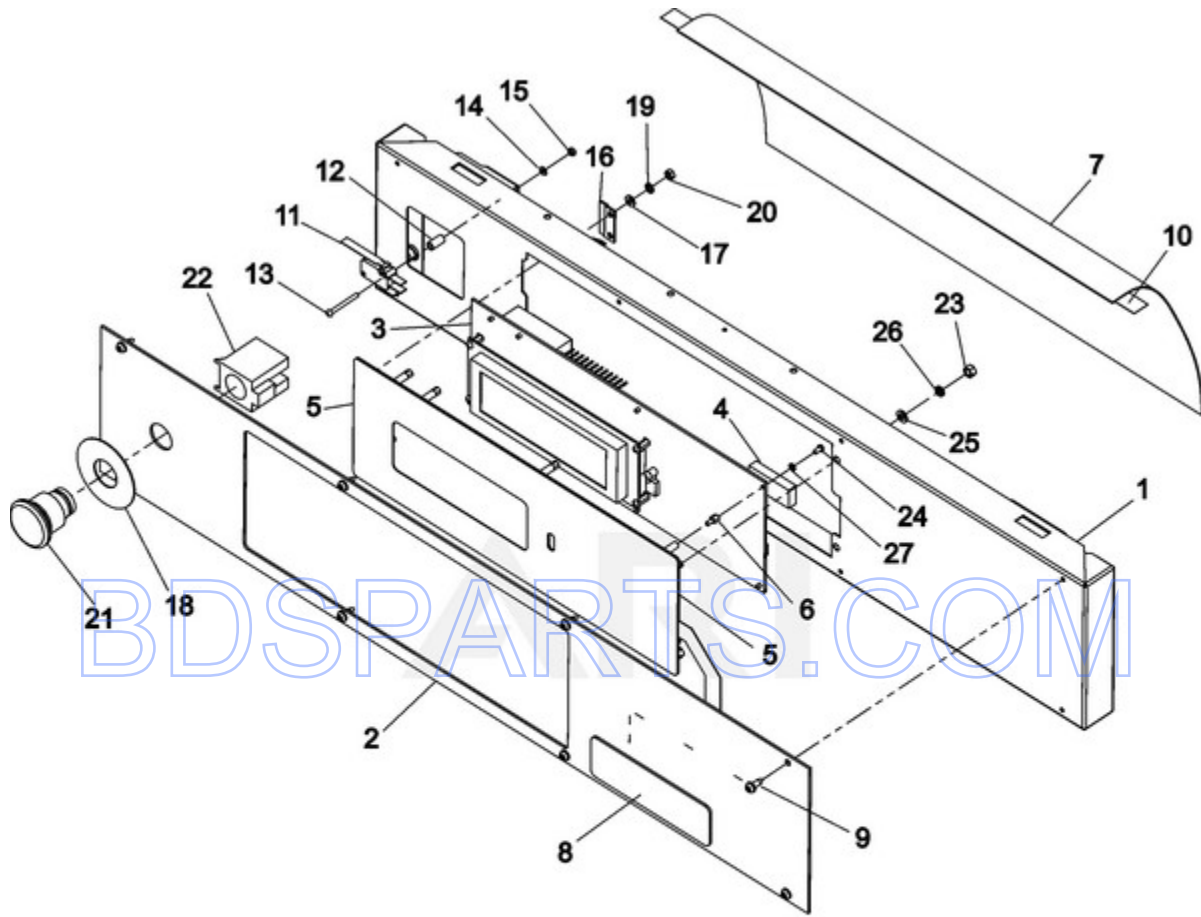

MFR30PNCTS - 06 - CONTROL PANEL (PN)

Ref #	Part #	Description	Qty	Context Note	MSRP
1	23004131	BRACKET, CONTROL PANEL	1		
2	23004132	CONTROL PANEL(FACIA)PN	1		
3	23003991	MC4 OPL CCU	1		
3	W10286300	MC5 OPL CCU	1	Series 22	
4	W10165009	MC4 OPL PROGRAM CHIP	1		
4	W10304859	MC5 OPL PROGRAM CHIP	1	Series 22	
5	23004133	KEY BOARD, FULL CONTROL	1		
6	23004134	SPACER M3XM5X3	7		
7	NLA	COVER, PLASTIC	1		
8	23004135	MAYTAG LABEL	1		
9	23003810	SCREW	8		
10	23004126	DOUBLE SIDE TAPE	1		
11	23001145	MICROSWITCH, LONG LEVER	1		
12	23003653	TUBE	2		
13	23003652	SCREW, SWITCH	2		
14	23003654	WASHER (M3)	2		
15	23002958	NUT M3	2		
16	23003871	BRACKET, Z	2		
17	23002438	WASHER (M6)	4		
18	23002330	LABEL, CENTRAL STOP	1		
19	23002950	LOCK WASHER M4	4		
20	23003666	NUT (M4)	4		
21	23004136	STOP BUTTON EMERGENCY	1		
22	23004137	CONTACT BLOCK	1		
23	23002452	NUT (M4) LU	2		
24	23002869	SCREW (M3X6)	7		
25	23002862	WASHER (5,3)	2		
26	23002836	WASHER (5)	2		
27	NLA	LOCKWASHER (M3)	7		
28	23004138	SOAP SUPPLY LABEL	1		
29	23004139	EMERGENCY STOP HARNESS	1