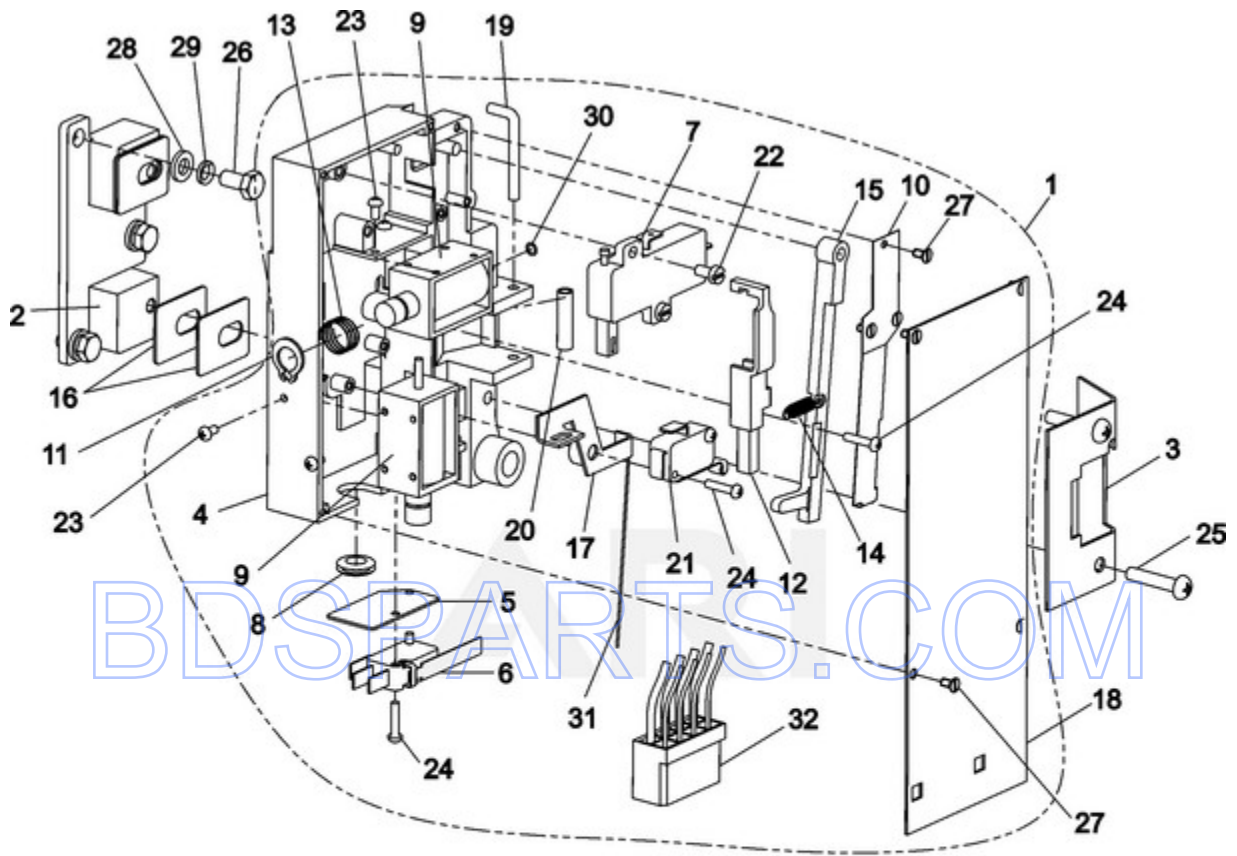

MFR30PNCTS - 03 - DOOR LOCK ASSEMBLY

Ref #	Part #	Description	Qty	Context	Note	MSRP
1	Y23002897	LOCK, DOOR (COMPLETE)	1	Series 10		
2	23001156	SPACER, LOCK	1	Series 10		
3	23004106	LOCK COVER	1	Series 10		
3	23004234	COVER, LOCK	1	Series 13		
4	Y23002898	GROUND, PLATE LOCK	1	Series 10		
5	23003863	PLATE, MICROSWITCH	1	Series 10		
6	23001145	MICROSWITCH, LONG LEVER	1	Series 10		
7	23001135	BIMETAL, ACTUATOR (230V)	1	Series 10		
8	23002479	PASSAGE, CABLE	1	Series 10		
9	23001146	COIL (240V)	2	Series 10		
10	23001149	LEAF SPRING, LATCH BAR	1	Series 10		
11	23001137	RING, RETAINING (G10)	1	Series 10		
12	23001140	BAR, LOCKING	1	Series 10		
13	23002903	SPRING, LOCKING PART	1	Series 10		
14	23002900	SPRING, LOCKING PART	1	Series 10		
15	23002899	HANDLE, LOCKING PART	1	Series 10		
16	23001368	SHIM, HINGE BASE	4	Series 10		
17	NLA	LEVEL, OPENING	1	Series 10		
18	23001130	PLATE, COVER (STNLS STEEL)	1	Series 10		
19	23001142	RETAINER, LOCK TUBE (DIA.4X45)	1	Series 10		
20	23001143	LOCK TUBE (DIA. 4X23.5 STNLS)	1	Series 10		
21	23002337	MICROSWITCH W/ ROLLER ARM	1	Series 10		
22	23003114	SCREW (M4X8) LU	2	Series 10		
23	23002869	SCREW (M3X6)	4	Series 10		
24	23003115	SCREW (M3X14)	5	Series 10		
25	23003784	BOLT M5X25 STS STL	2	Series 10		
26	23002422	SCREW (M6 X 12)	3	Series 10		
27	23003113	SCREW (M3X6)	7	Series 10		
28	23002424	WASHER	3	Series 10		
29	23002130	WASHER (6)	3	Series 10		
30	23001136	WASHER (DIA. 5.1 X 3.3 X 0.1)	2	Series 10		
31	23002901	CORD, OPENING	1	Series 10		
32	23002905	WIRING, DOOR LOCK	1	Series 10