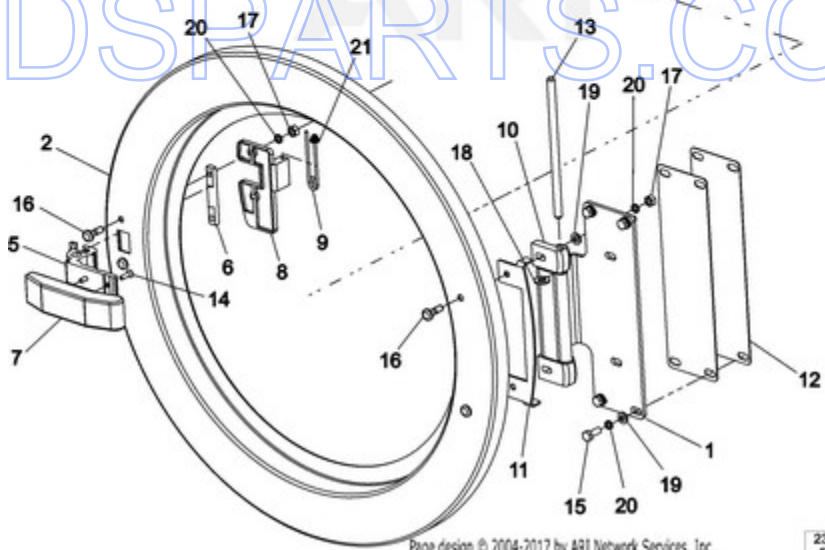

BDS PARTS .COM