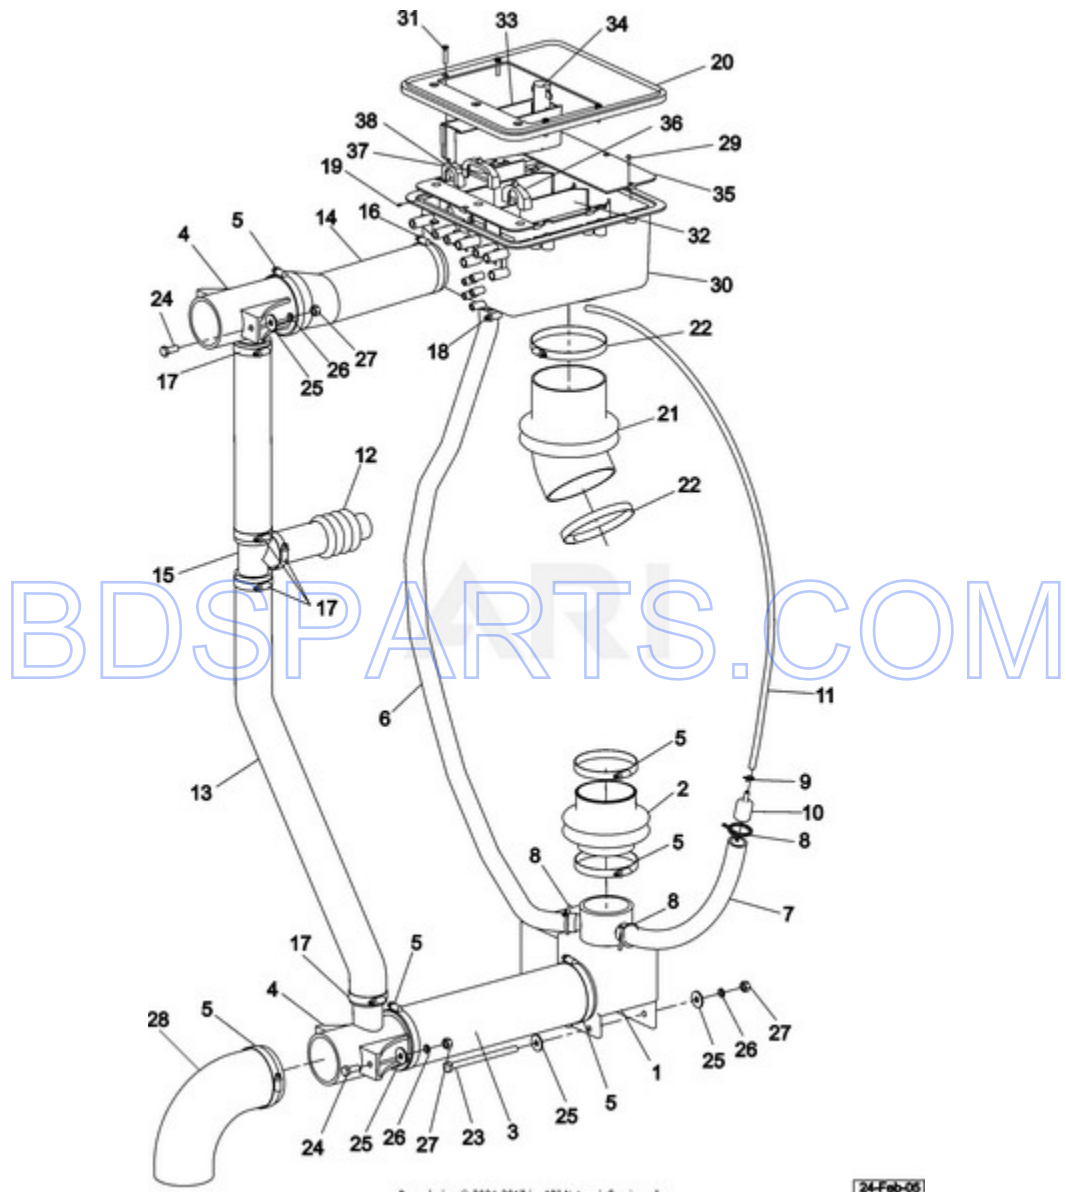

MFR30PNCTS - 05 - SOAP BOX, DRAIN & HOSE ASSEMBLY

Page design © 2004-2017 by ARI Network Services, Inc.

24-Feb-06
620 788

Ref #	Part #	Description	Qty	Context	Note	MSRP
1	23001244	VALVE, DRAIN (240V-50/60HZ)	1			
2	23002907	TUB, OUTLET VALVE HOSE	1			
3	23001248	HOSE, DRAIN	1			
4	23001253	DRAIN TEE	2			
5	23001258	CLAMP, HOSE (70-90)	6			
6	23001246	HOSE, BOTTOM FILL	1			
7	23001246	HOSE, BOTTOM FILL	1			
8	23001259	CLAMP, CORBIN (A17.5)	3			
9	23001257	CLAMP, CORBIN (A5.5)	1			
10	23001260	BUSHING, AIR DOME HOSE	1			
11	23001252	HOSE, WATER LEVEL SWITCH	1			
12	23001250	HOSE, AIR VENT	1			
13	23001251	HOSE, OVERFLOW	1			
14	23001254	AIR VENT HOSE, SOAP BOX	1			
15	23001255	TEE, OVERFLOW HOSE	1			
16	23001256	CLAMP, HOSE (60-80)	1			
17	23001750	RING, CLAMP (40-60)	5			
18	23001262	CLAMP, HOSE (20-32)	1			
19	23003783	SCREW 2	3			
20	23001015	RUBBER SEAL, SOAP BOX	1			
21	23004115	RUBBER, TUB SOAP HOPPER	1			
22	23001025	CLAMP, HOSE (DIA 90/110)	2			
23	23002908	SCREW (M8X120)	2			
24	23002475	BOLT (M8X20)	4			
25	23002437	WASHER M8	8			
26	23002439	WASHER, SPRING LOCK (8)	6			
27	NLA	NUT M8	6			
28	23002015	ELBOW (90 DEGREE)	1			
29	23003782	SCREW 3 STAINLESS STEEL LU	7			
30	23001016	SOAP BOX HOUSING	1			
31	23003484	SCREW (M5X16)	4			
32	23001017	SOAP BOX INSERT	1			
33	23001019	TRAY	1			
34	23001018	SIPHON	1			
35	23001020	COVER, PLATE	1			
36	23001021	DRAWER, PREWASH	1			
37	23001022	DRAWER, MAIN WASH	1			
38	23001023	DRAWER, LAST RINSE	1