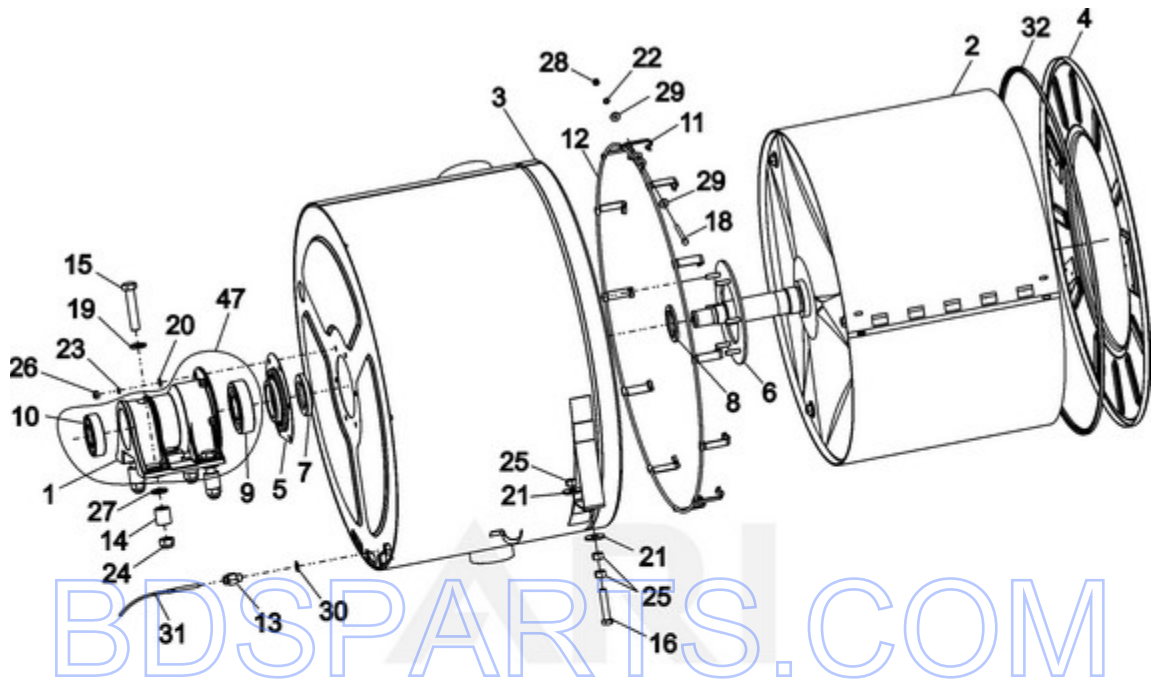

MFR30PNCTS - 07 - BASKET & OUTER SHELL ASSEMBLY

Ref #	Part #	Description	Qty	Context	Note	MSRP
1	23004027	BEARING HOUSING	1			
2	23004028	INNER TUB COMPLETE	1			
3	23004029	OUTER TUB COMPLETE	1			
4	23004140	TUB FRONT	1			
5	23004030	AXIAL SEAL HOLDER	1			
6	23004031	SEALING RING COMPLETE	1			
7	23001234	SEAL, WATER	1			
8	23001233	RING, SEAL	1			
9	23003615	BEARING	1			
10	23004032	BEARING	1			
11	23004141	FRONT COVER CLIP	12			
12	23004142	CLAMP II	1			
13	23003807	HOLDER THERMOSTAT SENSOR	1			
14	23004143	SPACER	4			
15	23004144	BOLT M16 X 80	4			
16	23004145	BOLT M12 X 60	2			
18	23004000	BOLT M6X60	1			
19	23001735	WASHER M17	4			
20	23003769	WASHER M8	6			
21	23004146	WASHER 12	4			
22	23002756	WASHER	1			
23	23002439	WASHER, SPRING LOCK (8)	6			
24	23001651	NUT (M16)	4			
25	23003676	NUT M12	6			
26	23001607	NUT (M8)	6			
27	23004147	WASHER 17	4			
28	23003773	NUT M6	1			
29	23002469	WASHER	2			
30	23002179	WASHER	1			
31	23003831	SENSOR, TEMPERATURE	1			
32	23004148	TUB FRONT GASKET	1			
47	23004033	HUB COMPLETE W/BEARINGS	1			