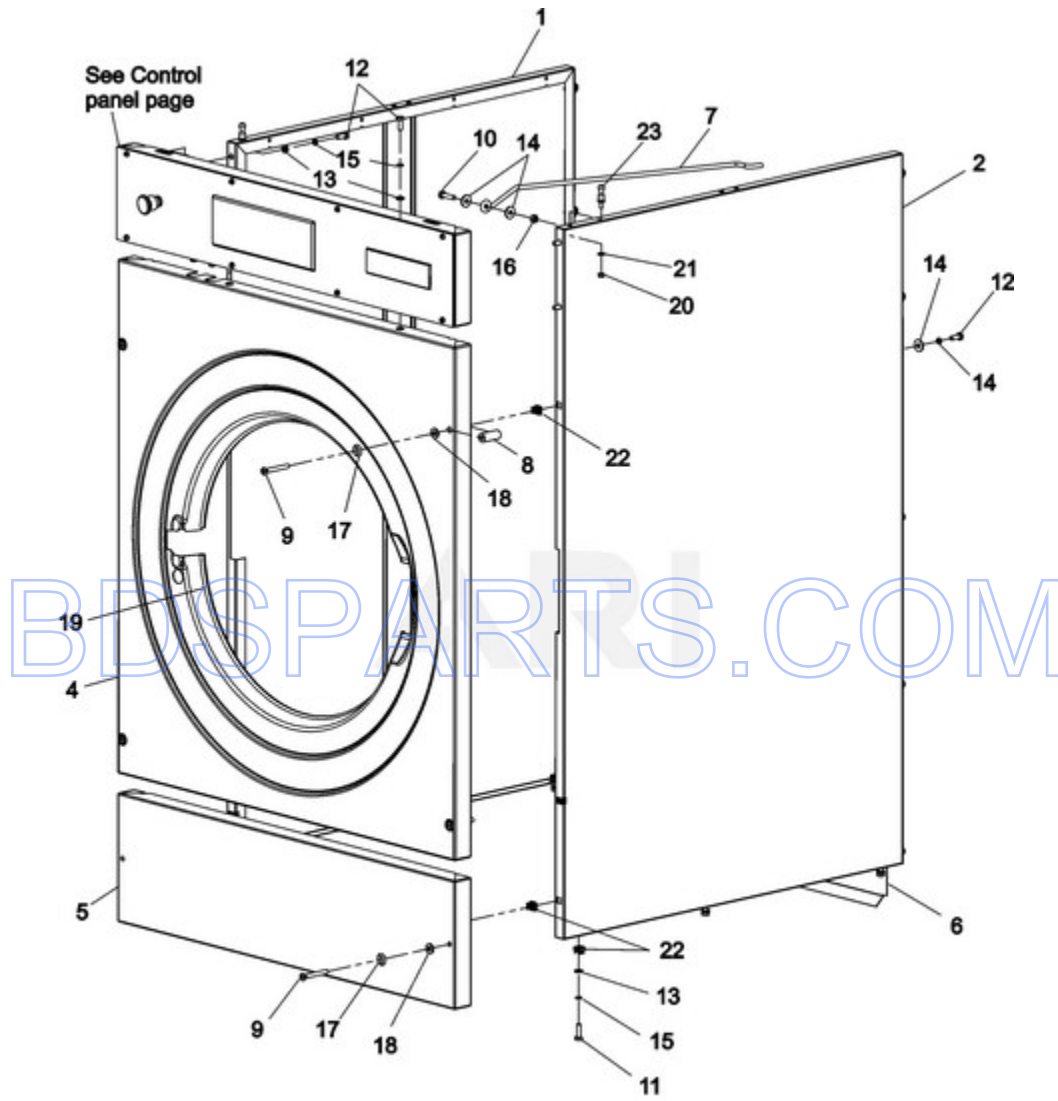

MFR30PNCTS - 10 - CABINET (PN)

Ref #	Part #	Description	Qty	Context Note	MSRP
1	23004096	PANEL, L SIDE COMP SS	1	Series 10	
2	23004097	PANEL, R SIDE COMP SS	1	Series 10	
4	23004101	PANEL, FRONT (OPL)	1	Series 10	
4	23004516	FRONT PANEL,MFR30PN	1	Series 13	
5	23004099	PANEL, SERVICE	1	Series 10	
6	23004100	REAR COVER	1	Series 10	
7	23001330	SUPPORT ROD, TOP PANEL	1	Series 10	
8	23002860	TUBE, DISTANCE	4	Series 10	
9	23002456	SCREW (M6 X 50)	6	Series 10	
10	23002861	SCREW (M6X25) LU	1	Series 10	
11	23002462	SCREW (M6 X 20) LU	6	Series 10	
12	23002461	SCREW (M6X16)	19	Series 10	
13	23003778	WASHER 12	14	Series 10	
14	23003012	WASHER LU	15	Series 10	
15	23002440	WASHER, SPRING LOCK (6)	25	Series 10	
16	23003773	NUT M6	3	Series 10	
17	23002457	WASHER	6	Series 10	
18	23002458	WASHER (FIBER)	6	Series 10	
19	23002473	RUBBER, PROTECTIVE	1	Series 10	
20	23003716	NUT M5	2	Series 10	
21	23002862	WASHER (5,3)	2	Series 10	
22	23002455	NUT, RAPID (M6)	2	Series 10	
23	23001332	PIN, SRV	12	Series 10