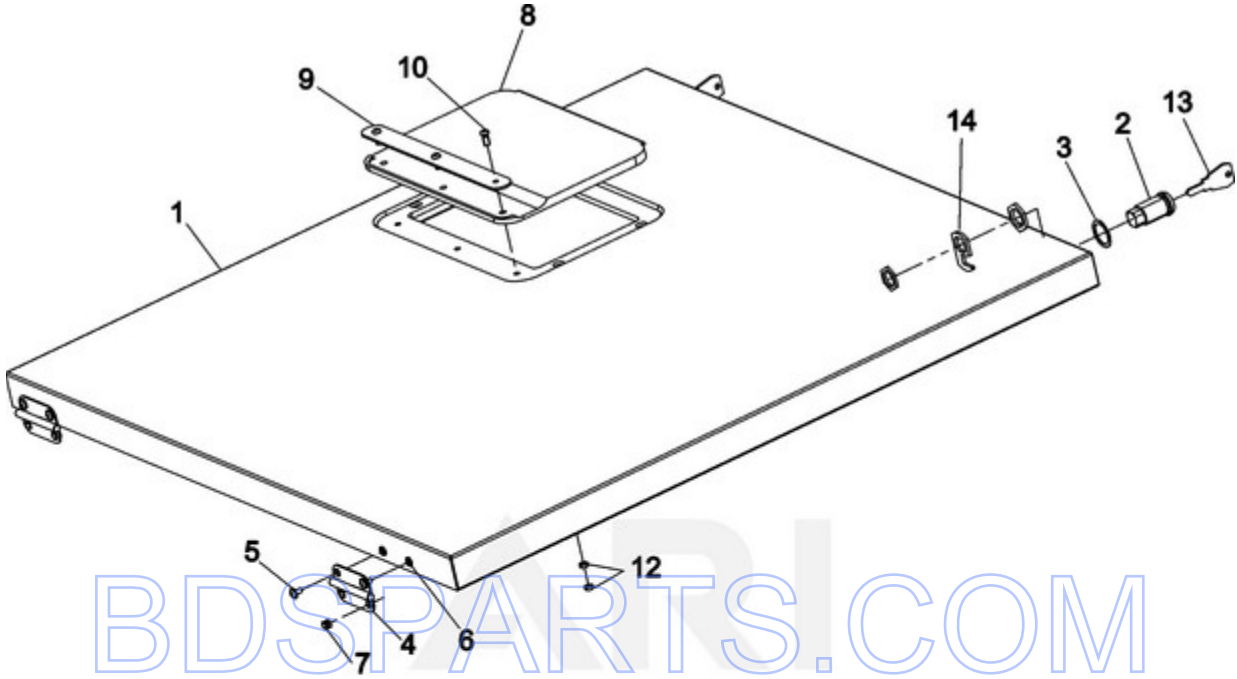

BDSPARTS.COM

MFR30PNCTS - 02 - TOP COVER ASSEMBLY

Ref #	Part #	Description	Qty	Context	Note	MSRP
1	23004102	TOP COVER MFR30 LU	1			
2	23001006	LOCK, TOP PANEL	2			
3	23001007	WASHER, FIBER	2			
4	23004103	HINGE	2			
5	23004104	BOLT M4 X 8	4			
6	23004093	RIVETING BLIND NUT M4	4			
7	23004105	RIVET 4X6,3	4			
8	23001003	RUBBER COVER, SOAP BOX	1			
9	23003781	LACTH, SOAP HOPPER COVER	1			
10	23001012	SCREW (M4 X 12 STNLS STEEL)	3			
12	23002652	NUT (QTY OF 4 = 1 PIECE)	6			
13	23002673	KEY-TOP PANEL (25001)	2			
14	23001009	LOCK HOOK (SHORT)	2			