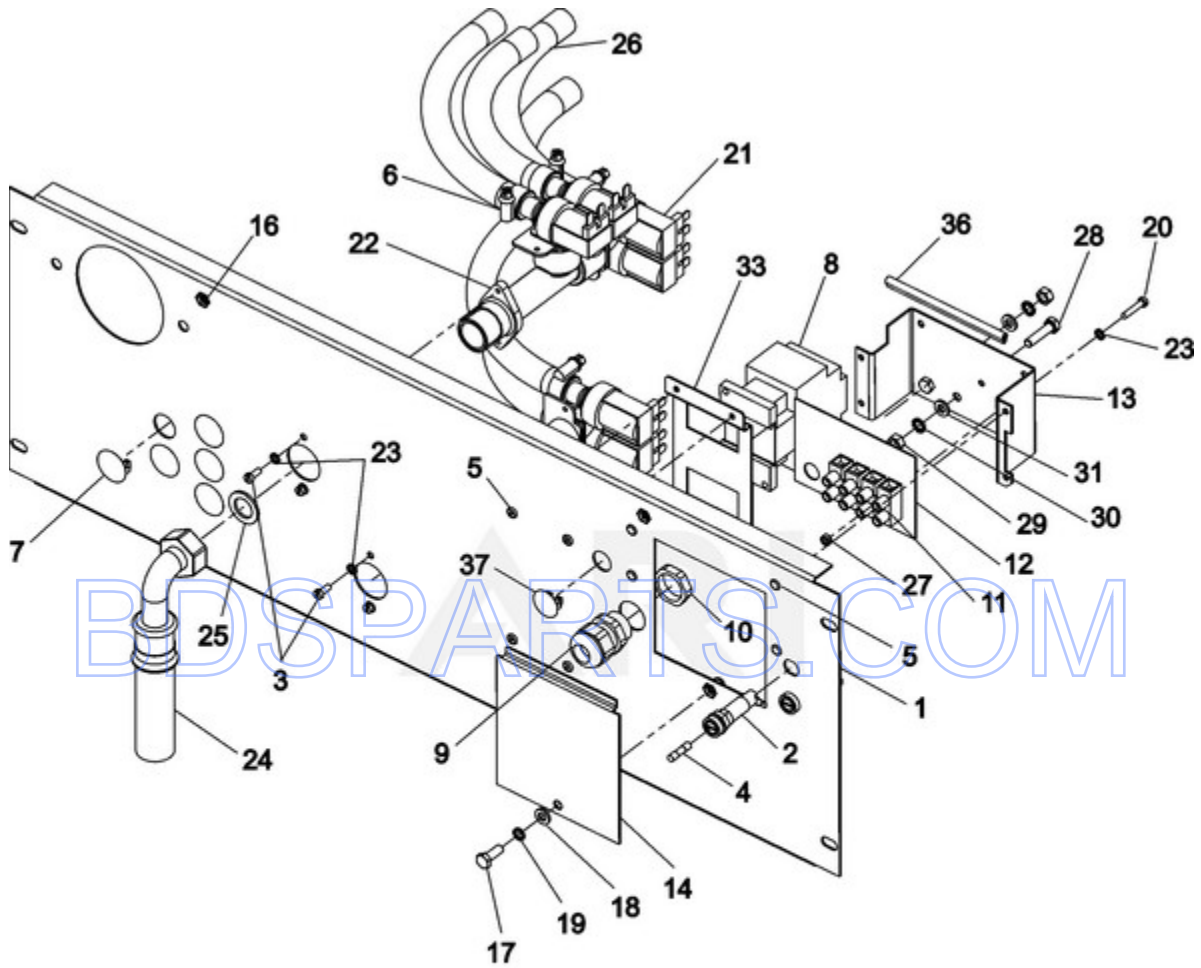

MFR30PNCTS - 09 - WATER VALVE & REAR PANEL

Ref #	Part #	Description	Qty	Context	Note	MSRP
1	23004158	REAR PANEL	1			
2	23001462	HOLDER, FUSE	2			
3	23002423	SCREW (M4X10)	4			
4	23001508	FUSE (1A)	2			
5	23004105	RIVET 4X6,3	8			
6	23001506	CLAMP, HOSE	12			
7	23002795	PLUG	5			
8	23003750	CONTACTOR LC1 DO9	1			
9	23002196	SWIVEL, CABLE	1			
10	23002197	NUT	1			
11	23002923	BOARD, TERMINAL	1			
12	23004159	ELECTRO-INSUL FOIL	1			
13	23004160	TERM BOARD BOX	1			
14	23003661	TERMINAL COVER LU	1			
16	23004092	NUT M6	3			
17	23002461	SCREW (M6X16)	1			
18	23003778	WASHER 12	1			
19	23002440	WASHER, SPRING LOCK (6)	1			
20	NLA	SCREW (M4 X 20)	2			
21	23001455	VALVE, TWO WAY (220V 50/60HZ)	3			
22	23002924	T-PART (3/4)	1			
23	23002950	LOCK WASHER M4	6			
24	23001523	HOSE, CONNECTION	2			
25	23002921	WASHER, FILL HOSE	4			
26	23001507	WATERHOSE (GREEN)	1			
27	23003666	NUT (M4)	2			
28	23002806	SCREW (M6X25)	2			
29	23002651	NUT (M6)	2			
30	23002425	WASHER, LOCK	2			
31	23002424	WASHER	2			
32	23002473	RUBBER, PROTECTIVE	1			
36	23004161	BRACKET, CONTACTOR	1			
37	23003785	PLUG	1			
38	23004162	MAIN HARNESS	1			
39	23004163	DOOR LOCK HARNESS	1			
40	23004139	EMERGENCY STOP HARNESS	1			
41	23004164	CONNECTOR LIQ SOAP LU	1			
42	23004165	MOTOR CABLE	1			
43	23004166	COMMUNICATION CABLE	1