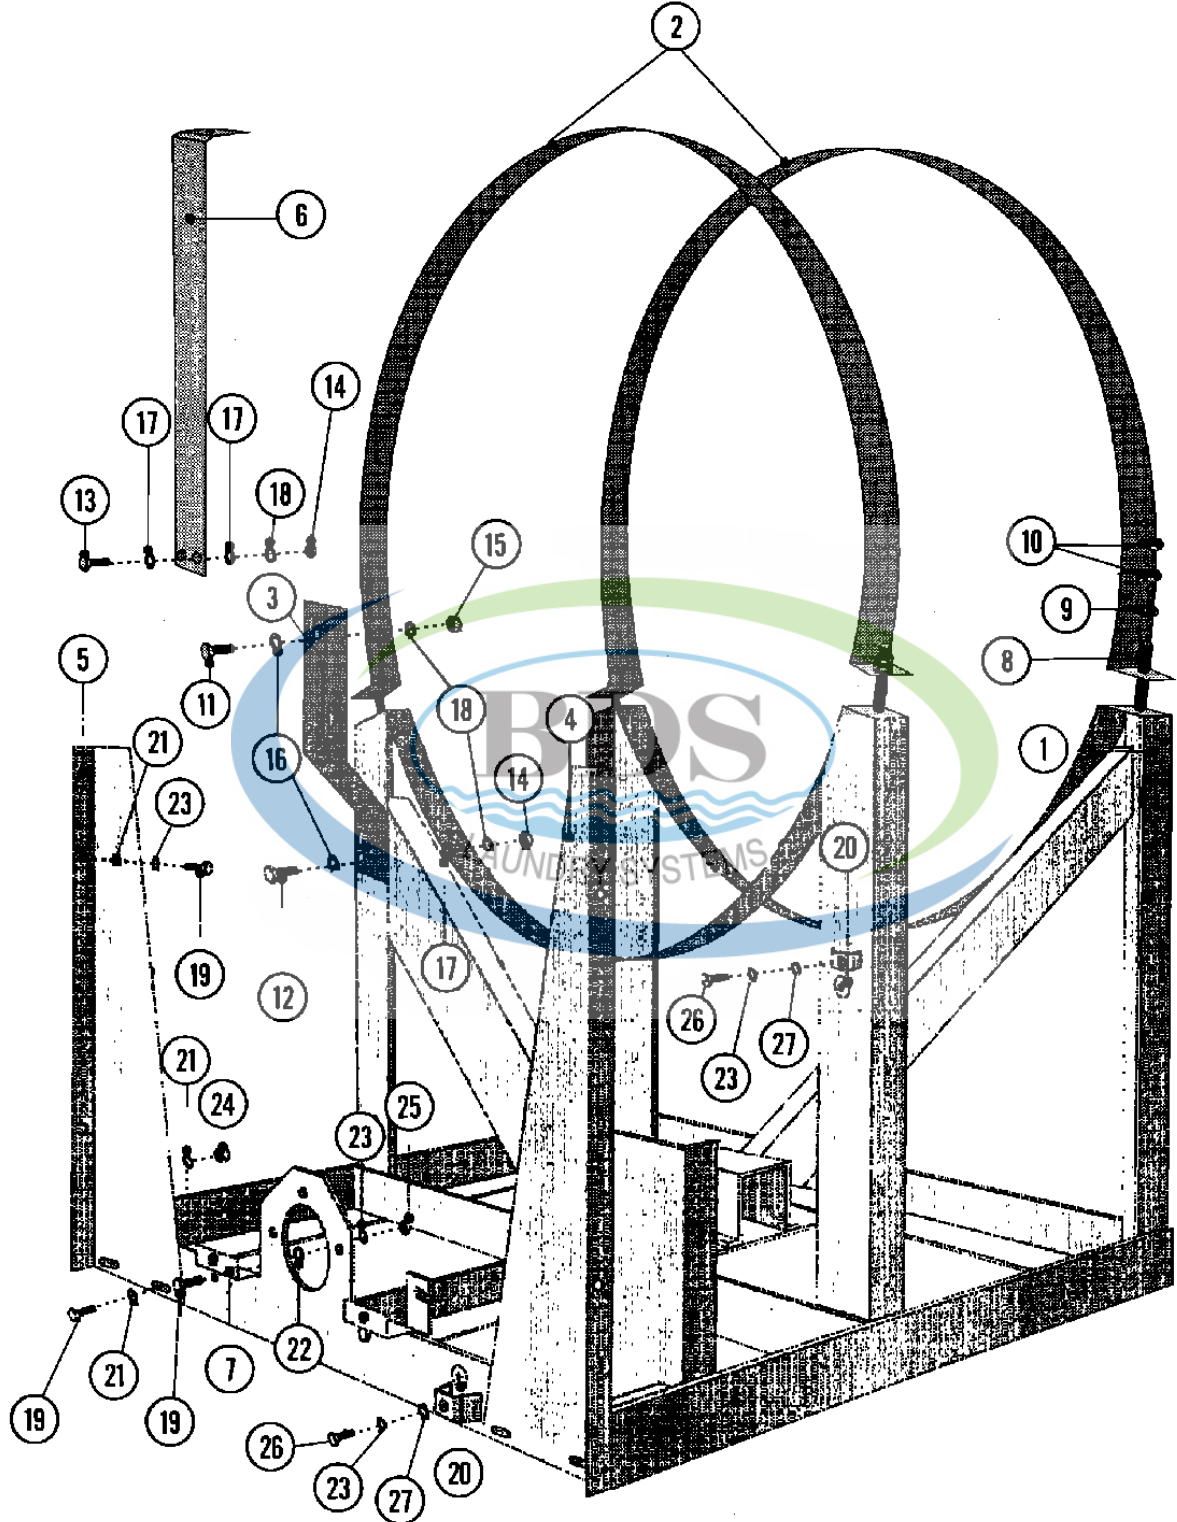

Ref #	Part Number	Qty.	Description
1	23002840	1	FRAME
2	23001297	2	CLAMP, TUB
3	23002841	1	BRACE, TUB SUPPORT
4	NLA	1	BRACKET, SUPPORT (RT-SIDE)
5	23002843	1	BRACKET, SUPPORT (LT-SIDE)
6	23002844	1	HOLDER, STEAM TUBE
7	23002845	2	CONNECTION, PART BACK PLATE
8	NLA	4	SCREW (M12X70)
8	23002931	4	SCREW (M14X50)
9	NLA	4	WASHER M14
9	23002657	4	WASHER (13)
10	23001599	8	NUT (M12)
10	23003746	8	NUT, M14
11	NLA	2	SCREW (M8X45)
12	23003765	2	BOLT (M8 X 35)
13	23001305	2	SCREW (M8 X 25)
14	23001266	4	NUT (M8)
15	23001266	2	NUT (M8)
16	23001263	4	WASHER (8.4)
17	NLA	6	WASHER (8/6)
18	NLA	6	WASHER (M8)
19	23002462	10	SCREW (M6 X 20) LU
20	NLA	2	PLATE, INDEX
21	23001309	12	WASHER (6.4) LU
22	NLA	2	WASHER (6)
23	23002425	8	WASHER (M6)
24	23001310	4	NUT
25	23003773	2	NUT (M6)
26	NLA	2	SCREW (M6X12)
27	NLA	2	WASHER (M6)