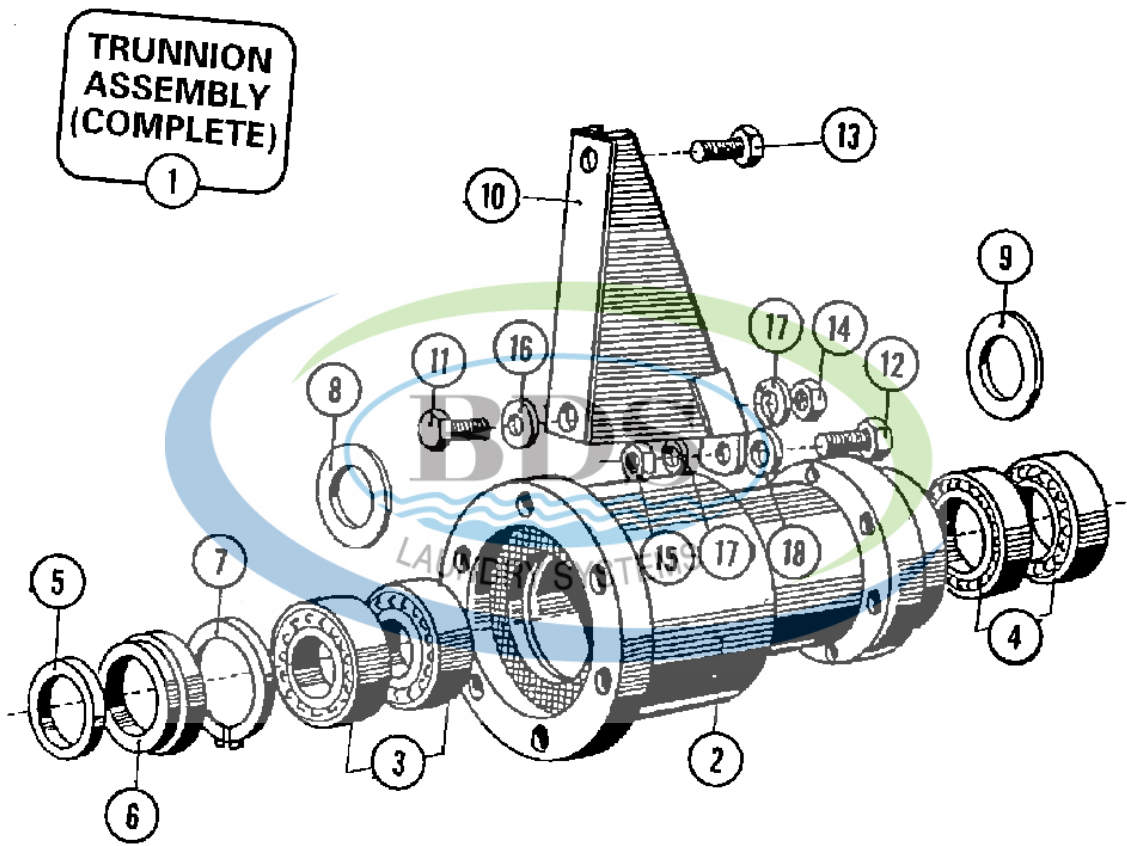

Ref #	Part Number	Qty.	Description
1	2300&-' ,	1	TRUNNION ASSEMBLY
2	2300&-' ,	1	TRUNNION (CASTING ONLY)
3	23001231	&	BEARING (6209 2RS C3)
4	2(00%$%)	&	BEARING (REAR)
5	%00&+-	1	SEAL & SEAL RING KIT
6			
7	23001235		RING;INTERNAL SNAP
8	23001236	1	SPACER RING (FRONT BEARING)
9	NLA	1	SPACER RING (REAR BEARING)
10	B@5	6	SPOKE
11	B@5	1	BOLT (M10X35 STNLS STEEL)
12	23003808	1	BOLT (M10 X 40)
13	23001205	1	BOLT (M8 X 45)
14	23001661	1	NUT (M10)
15	23001241	1	LOCKING NUT, SELF (M10) LU
16	23001201	1	WASHER (DIA. 22X11X1 BRASS)
17	23001400	1	LOCK WASHER, SPRING (M10)
18	23001243	1	WASHER (DIA. 20 X 10.5 X 2)