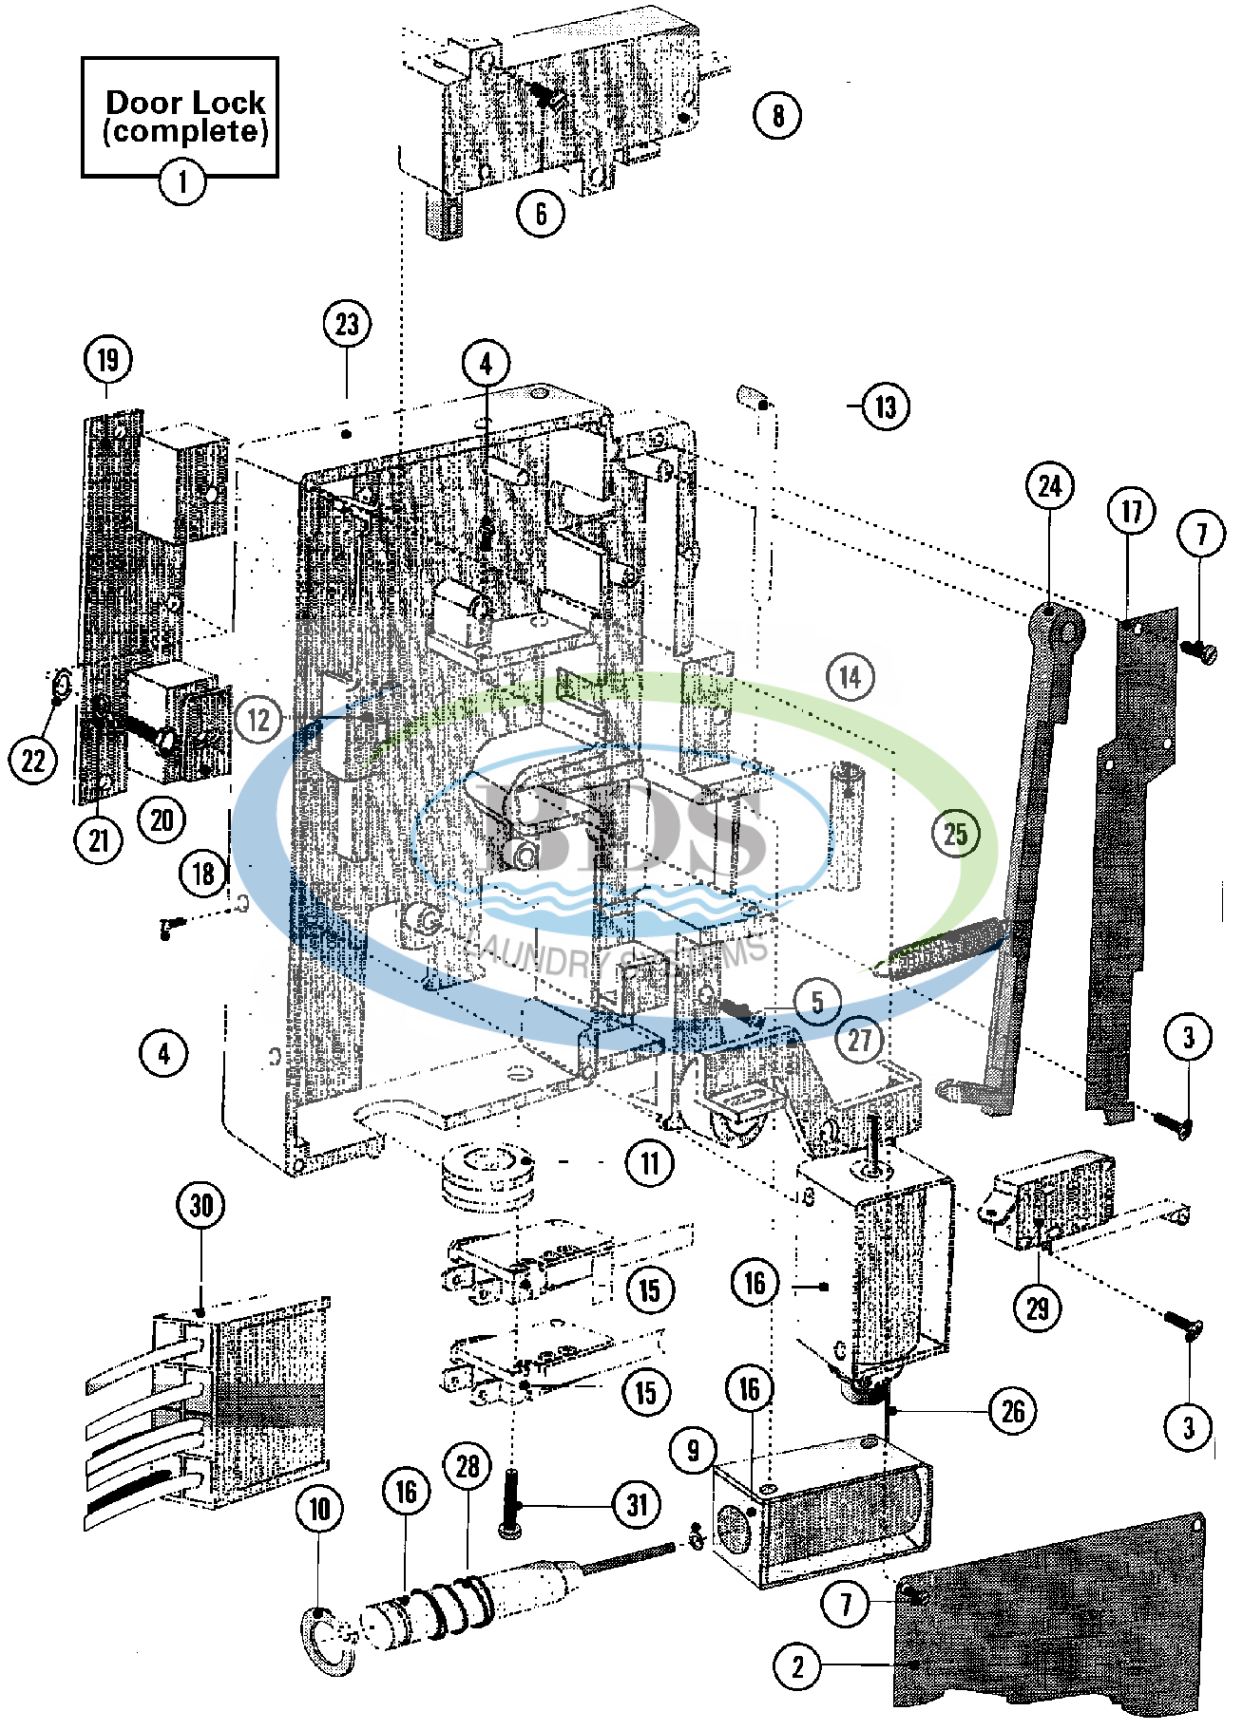

Ref #	Part Number	Qty.	Description
1	23003679	-	(COMPLETE)
1	NLA	-	LOCK, DOOR (COMPLETE)
2	23001130	1	PLATE, COVER (STNLS STEEL)
3	23001131	3	SCREW (M3 X 14 CROSS RECESSED)
4	23001132	4	SCREW (M3 X 4 CROSS RECESSED)
5	23001133	2	SCREW (M5X25 STAINLESS STEEL)
6	23001070	2	SCREW (M4X10)
7	23001134	1	BOLT (M3 X 6)
8	23001135	1	BIMETAL, ACTUATOR (230V)
9	23001136	1	WASHER (DIA. 5.1 X 3.3 X 0.1)
10	23001137	1	RING, RETAINING (G10)
11	23001138	1	BUSHING, CABLE PASSAGE
12	23001140	1	BAR, LOCKING
13	23001142	1	RETAINER, LOCK TUBE (DIA.4X45)
14	23001143	1	LOCK TUBE (DIA. 4X23.5 STNLS)
15	23001144	1	MICROSWITCH, SHORT LEVER
16	23001146	1	COIL (240V)
16	23001147	1	COIL (120V)
17	23001149	1	LEAF SPRING, LATCH BAR
18	23001368	1	SHIM
19	23001156	1	SPACER, LOCK
20	NLA	3	SCREW (M6X12)
21	23001158	3	WASHER (6)
22	23001608	3	WASHER (DIA. 14X8.6X1 STNLS)LU
23	Y23002898	1	GROUND, PLATE LOCK
24	23002899	1	HANDLE, LOCKING PART
25	23002900	1	SPRING, LOCKING PART
26	NLA	1	CORD, OPENING
27	NLA	1	LEVEL, OPENING
28	23002903	1	SPRING, LOCKING PART
29	23002337	1	MICROSWITCH W/ ROLLER ARM
30	23002904	1	WIRING, DOOR LOCK
30	23002905	-	WIRING, DOOR LOCK
31	23002906	2	SCREW (M3X25)