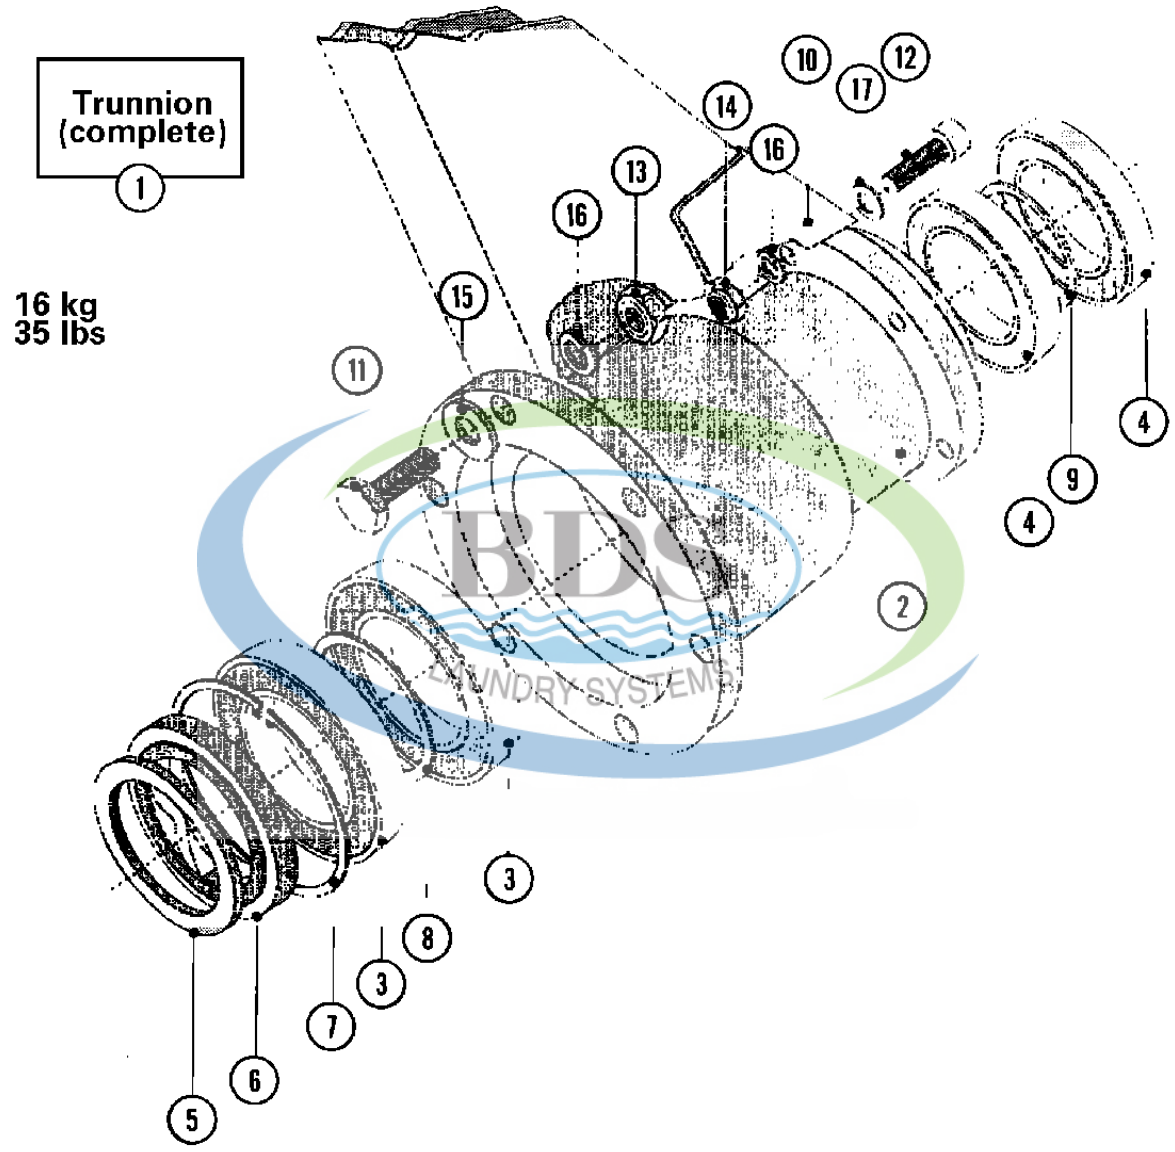

Ref #	Part Number	Qty.	Description
1	23002938	1	TRUNNION (35LBS) ITEMS 2,3,4, & 7
2	23002938	1	TRUNNION (CASTING ONLY)
3	23001231	2	BEARING (6209 2RS C3)
4	24001015	2	BEARING (REAR)
5	12002779	1	SEAL & SEAL RING KIT
6	12002779	1	
7	23001235	1	RING, INTERNAL SNAP
8	23001236	1	SPACER RING (FRONT BEARING)
9	NLA	1	SPACER RING (REAR BEARING)
10	23002939	6	SPOKE (COMPLETE)
11	23002940	6	SCREW (M10X35)
12	23003808	6	SCREW (M10X40)
13	23001661	6	NUT M10
14	NLA	6	NUT (M10)
15	23001201	6	WASHER (DIA. 22X11X1 BRASS)
16	23001400	12	LOCK WASHER, SPRING
17	23003788	6	WASHER (10/5)