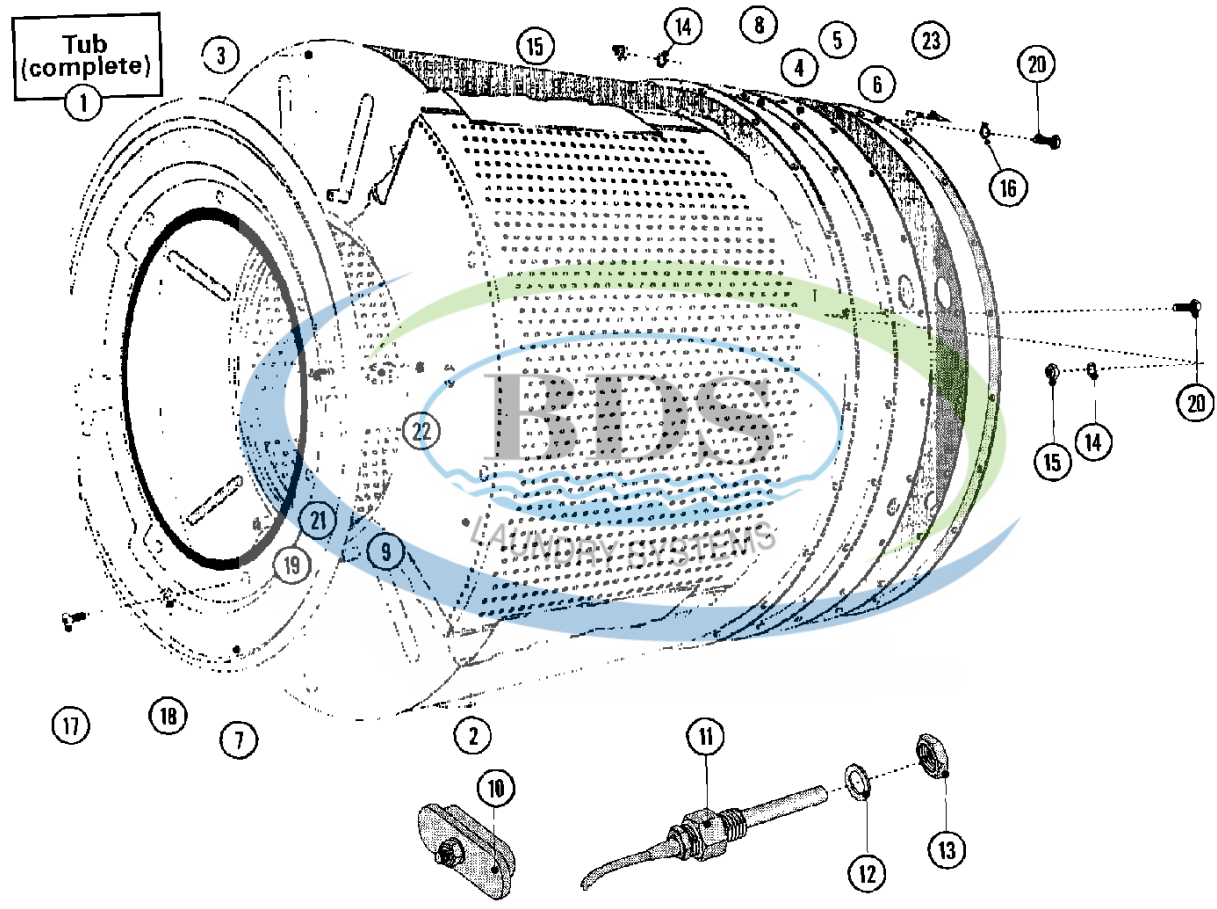

Ref #	Part Number	Qty.	Description
1	NLA	1	TUB (COMPLETE)
2	23003817	1	DRUM AND SHAFT MFR 35 LU
3	23002934	1	TUB
4	23001193	1	BACKPLATE (STNLS STEEL)
4	23002178	1	PLATE, BASE
5	NLA	1	BACKPLATE (IRON)
6	NLA	1	RING
7	23001198	1	SHIELD
8	23001199	1	GASKET, REAR SHELL (24 HOLES)
9	23001200	1	HINGE, MIRCO SWITCH
10	23001594	3	BLIND, HEATING ELEMENT
11	23001592	1	ADAPTOR
12	23002179	1	WASHER
13	23002936	1	NUT, SENSOR BUSHING
14	NLA	24	WASHER (M8)
15	23001266	24	NUT (M8)
16	23001203	24	WASHER (DIA. 16 X 8.4 X 1.6)
17	NLA	4	SCREW (M4X8)
18	23001204	4	WASHER, FINISHING (DIA. 5)
19	23002473	1	RUBBER TRIM
20	NLA	24	SCREW (M8X45)
21	W10295997	2	SCREW (M4 X 16 CK)
22	NLA	2	NUT (M4)
23	23001206	3	BRACKET, MOTOR HARNESS