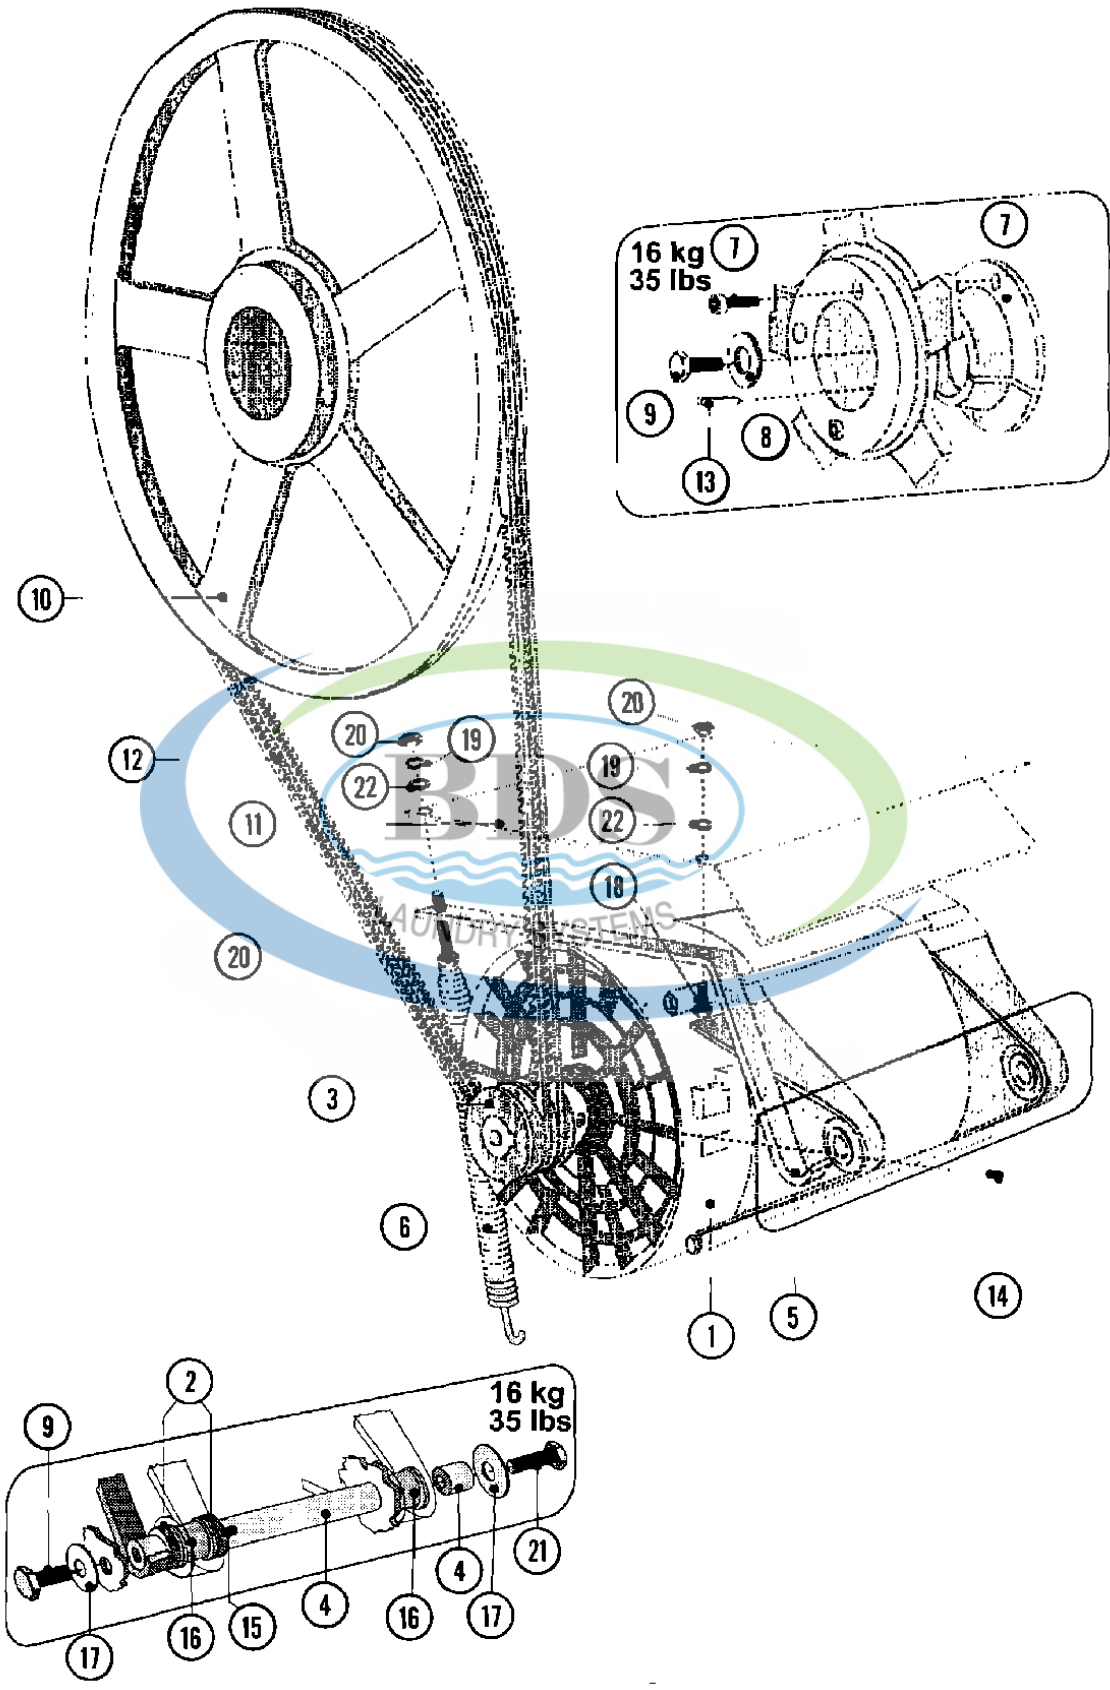

Ref #	Part Number	Qty.	Description
1	23001269	1	MOTOR (SINGLE PHASE-240/208V)
1	23001270	-	MOTOR (THREE PHASE-240V/208V)
1	23002317	1	SWITCH, CENTRIFUGAL
1	NLA	2	BEARING, 6205-2RS
2	23002925	2	SHAFT, SLIDING RING MOTOR
3	23001273	1	V-PULLEY (DIA. 53 X PZ 60HZ)
4	NLA	1	SHAFT, MOTOR
4	23002927	1	SHAFT, EXTENSION MOTOR (MONO)
5	23001278	1	BELT TENSIONER (SINGLE PHASE)
6	23001279	1	BELT, TENSION SPRING
7	23001280	1	BUSHING, TAPERED (W/KEY SLOT)
7	NLA	2	BOLT, SOCKET HD (M12 X 50)
8	23001282	1	WASHER (DIA. 37 X 13 X 3)
9	NLA	3	SCREW (M12 X 35)
10	23001284	1	BASKET PULLEY (DIA. 450)
11	NLA	1	MOTOR, PROTECTION SHIELD
12	23001287	3	V-BELT (XPZ X 1950)
13	23001288	1	BASKET PULLEY KEY (10 X 8X 60)
14	23002929	2	SCREW, SOCKET SET (M8X10)
15	23002930	2	SCREW, SOCKET SET (M6X6)
16	23001291	2	BUSHING, RUBBER MOTOR MOUNT
17	23002657	2	WASHER (13)
18	NLA	1	SCREW (M8 X 20)
19	23002932	2	SPRING, LOCK WASHER
20	23001014	3	NUT(M4)
21	NLA	1	SCREW (M12X70)
22	NLA	2	WASHER (8/6)