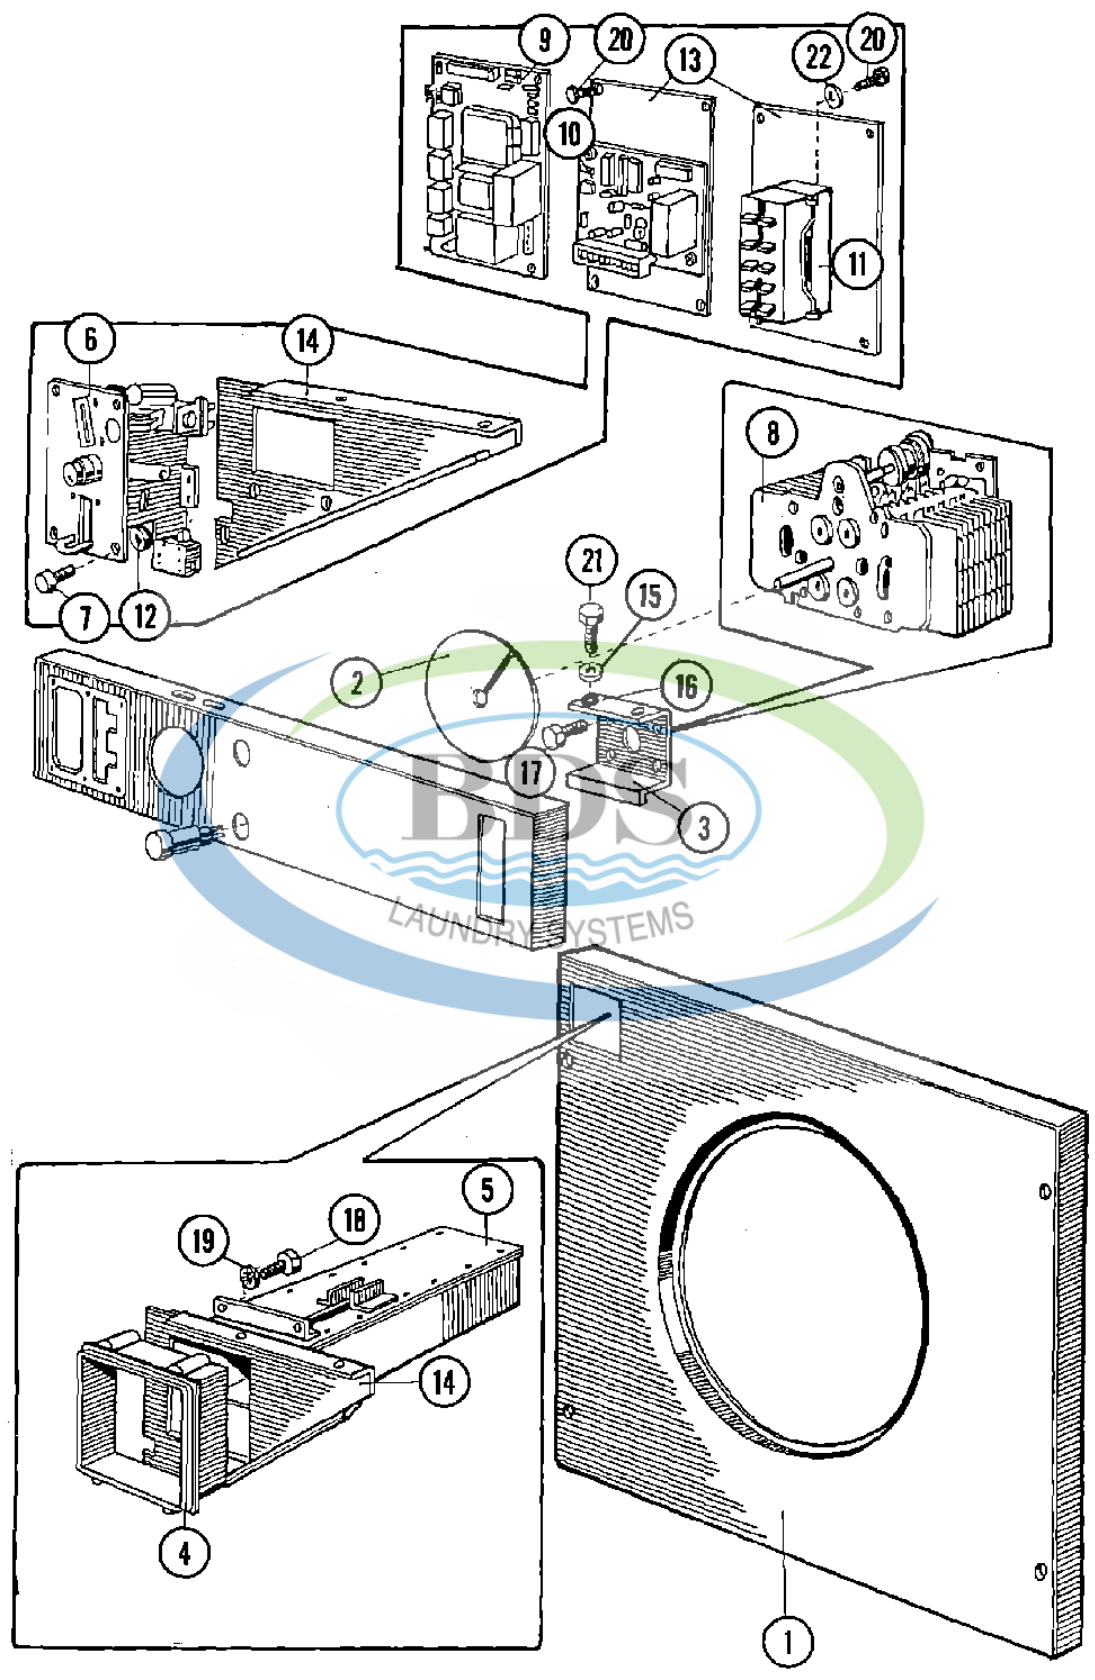

Ref #	Part Number	Qty.	Description
1	23001039	1	PLATE, BACK-UP (COIN METER)
2	23001489	1	PANEL, CONTROL
3	23001063	1	COIN METER (25 CENTS-240V)
4	NLA	1	INSERT PLATE, COIN COUNTER
5	23001042	1	SELECTOR SWITCH, PROGRAM
6	23002495	1	DISC, INDICATOR (ENGLISH)
7	NLA	1	DISC, ORNAMENTAL RING INDIC.
8	23001046	2	LAMP, INDICATOR
9	NLA	1	LENS, TRANSPARENT RED
10	23003654	12	WASHER (M3)
11	23002864	2	PLATE, FIXATION (PLEXI)
12	23001064	4	SCREW, ORNAMENTAL (M3 X 10)
13	23002325	1	WASHER
14	23002958	16	NUT M3
15	23002426	16	WASHER, LOCKING
16	NLA	16	NUT (M4)
17	23001056	1	WASHER (4.3)
18	NLA	1	SPEEDNUT (M3)
19	23001058	1	SPACER
20	23001013	1	LOCKWASHER (EXTERNAL TEETH M4)
21	23001038	1	CONVERSION KIT (MC TO MN)
21	23002334	1	MC TO MN CONVERS.(CSA)

Ref #	Part Number	Qty.	Description
1	23001320	1	PANEL, FRONT (STNLS STEEL)
2	23001060	1	INDICATOR DISC, TIMER
3	23001061	1	TIMER, SUPPORT
4	23001062	1	COLLAR, COIN VAULT
5	23001349	1	VAULT, COIN
6	23001063	1	METER, COIN (25 CENTS-240V)
6	23003445	1	COIL (220V)
6	23003987	1	COIN COUNTER HARN-MC
7	23001064	1	SCREW, ORNAMENTAL (M3 X 10)
8	23001065	1	TIMER (PR 6023 230V)
8	23002204	1	MOTOR, TIMER (230V-LARGE)
9	23001066	1	COUNTER, COIN (W/LED DISPLAY)
9	-----	1	MEMORY
9	23003987	1	COIN COUNTER HARN-MC
10	NLA	1	NOT REQUIRED PART OR SEE NOTE
11	23001068	1	RELAY, START
12	NLA	1	NUT (M3)
13	NLA	1	MOUNTING PLATE, START RELAY
14	23001502	1	SUPPORT, COIN VAULT
15	23002756	1	LOCKWASHER (EXTERNAL TEETH M6)
16	23001027	1	WASHER (DIA. 12 X 6.5 X 1.6)
17	23001069	1	BOLT (M4X4)
18	23001070	1	SCREW (M4X10)
19	23001013	1	LOCKWASHER (EXTERNAL TEETH M4)
20	NLA	1	SCREW (M3 X 6 CROSS RECESSED)
21	23001026	1	BOLT (M6 X 16)
22	23001054	1	LOCKWASHER
23	23001038	1	CONVERSION KIT (MC TO MN)
23	23002195	-	PC-PN CONVERSION KIT
23	23002333	-	PC TO PN CONVERSION (CSA)
23	23002334	1	MC TO MN CONVERS.(CSA)