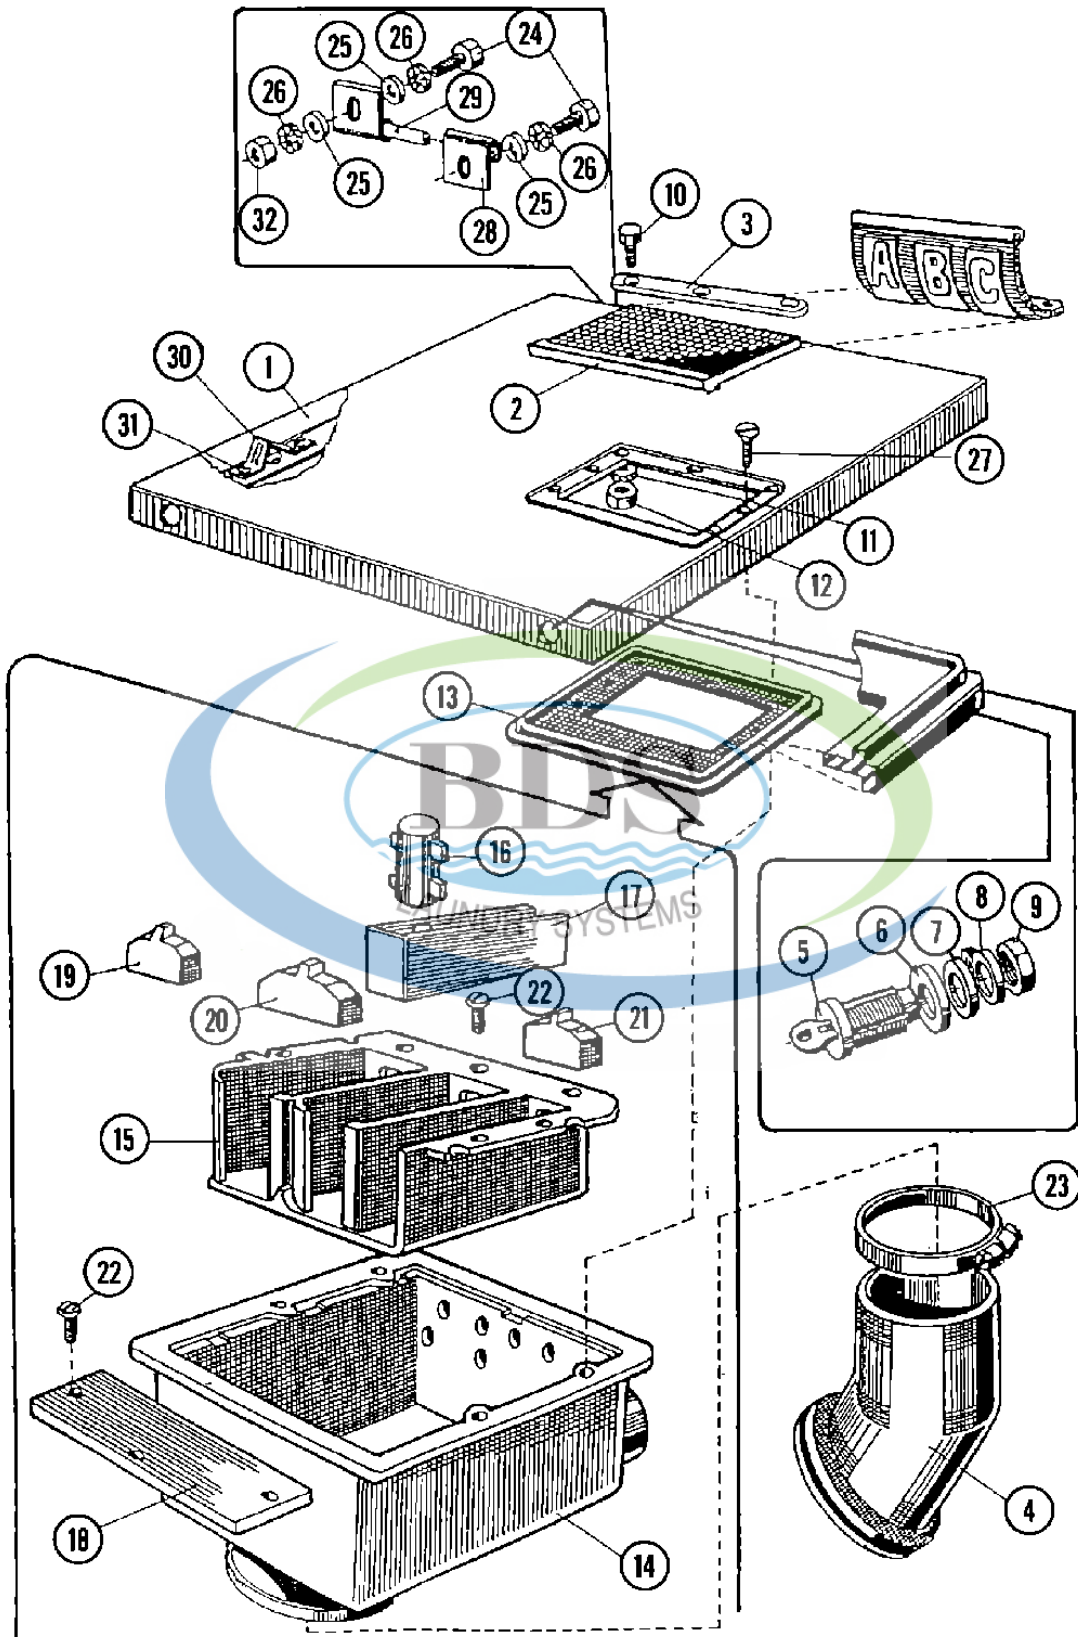

Ref #	Part Number	Qty.	Description
1	NLA	1	COVER, TOP
2	23001003	1	RUBBER COVER, SOAP BOX
3	23002893	1	LATH, RUBBER COVER SOAP BOX
4	23001005	1	RUBBER HOSE, SOAP BOX
5	23001006	2	LOCK, TOP PANEL
6	23001007	2	WASHER, FIBER
7	23001008	2	LOCK NUT (LARGE)
8	23001009	2	LOCK HOOK (SHORT)
9	23001011	2	NUT
10	23001012	3	SCREW (M4 X 12 STNLS STEEL)
11	23002674	3	WASHER
12	23002652	3	NUT (QTY OF 4 = 1 PIECE)
13	23001015	1	RUBBER SEAL, SOAP BOX
14	23001016	1	SOAP BOX HOUSING
15	23001017	1	SOAP BOX INSERT
16	23001018	1	SIPHON
17	23001019	1	TRAY
18	23001020	1	COVER, PLATE
19	23001021	1	DRAWER, PREWASH
20	23001022	1	DRAWER, MAIN WASH
21	23001023	1	DRAWER, LAST RINSE
22	NLA	8	SCREW
23	23001025	1	CLAMP, HOSE (DIA 90/110)
24	23002462	4	SCREW (M6 X 20) LU
25	23001027	6	WASHER (DIA. 12 X 6.5 X 1.6)
26	23002756	4	WASHER
27	23003484	4	SCREW (M5X15)
28	23001030	4	HINGE, TOP COVER
29	23001031	2	SHAFT, HINGE (10 X 56 BRASS)
30	23001032	2	CLAMP, SRV
31	23001033	4	RIVETS, BLIND (DIA. 3.2 X 8)LU
32	23003773	2	NUT (M6)