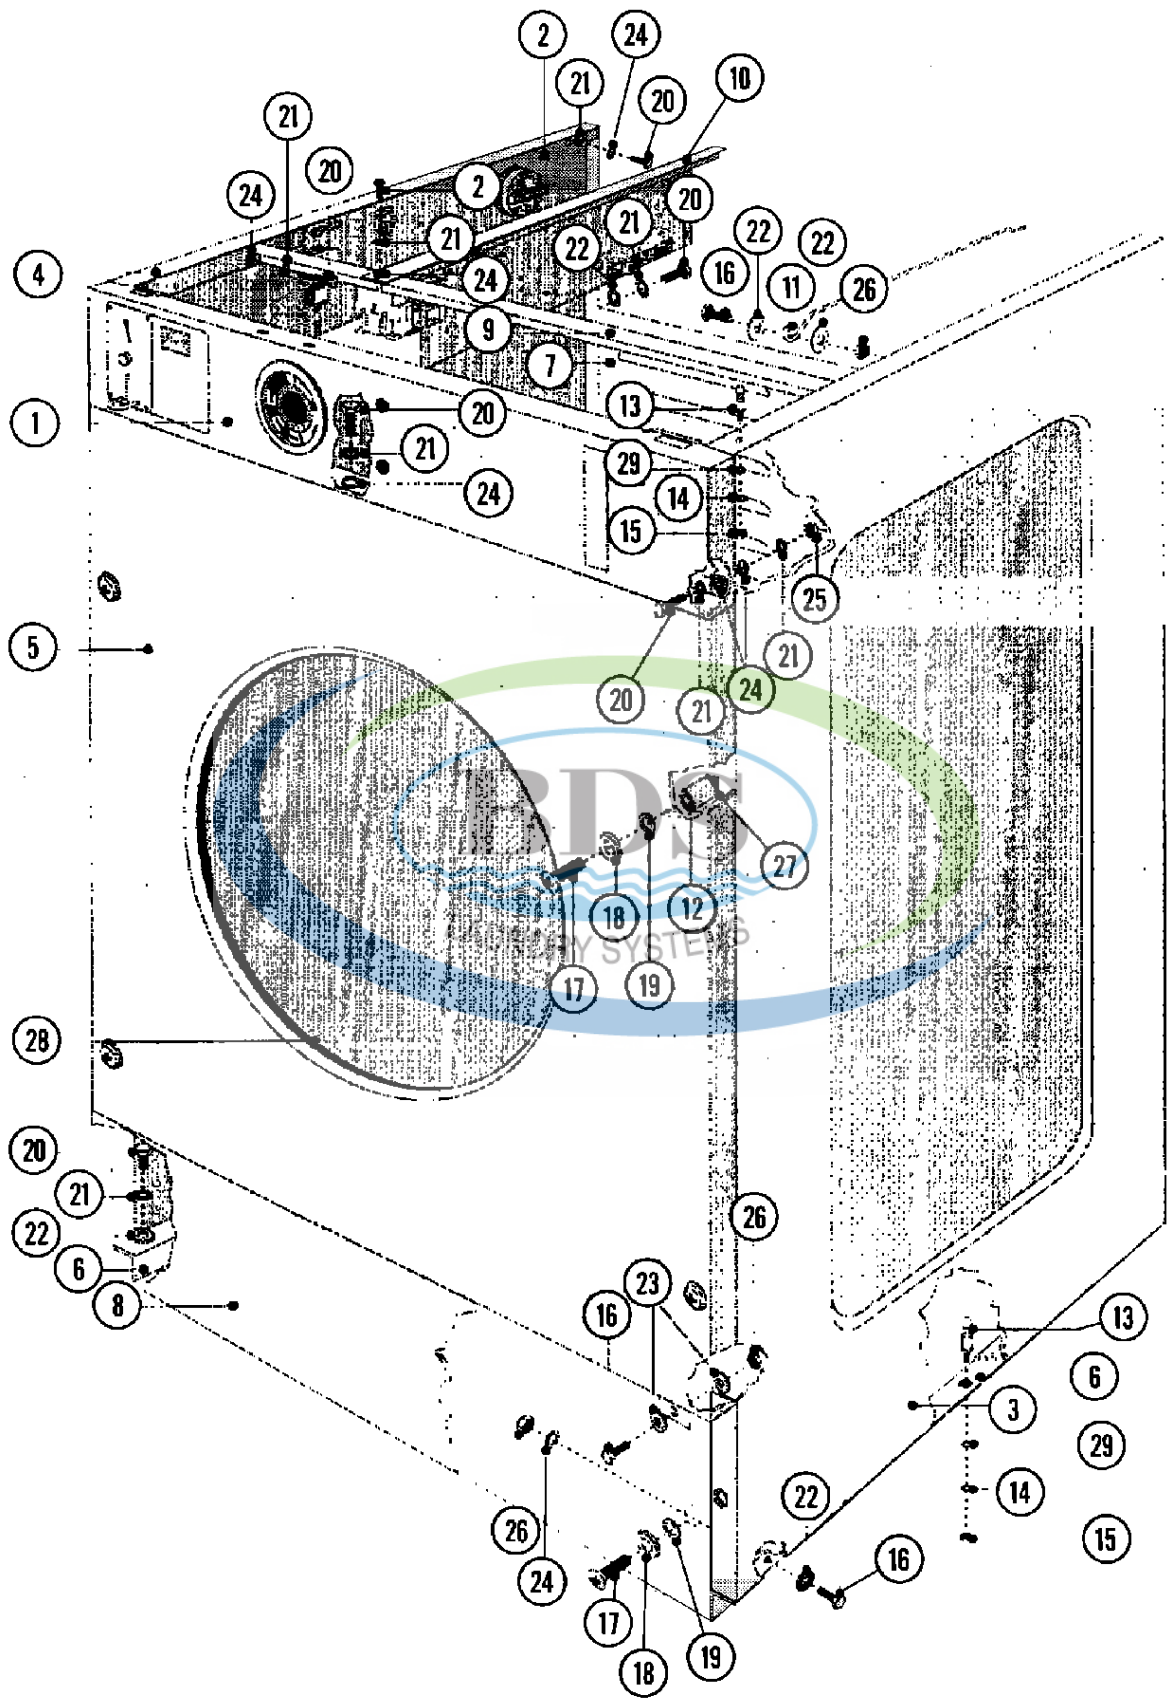

Ref #	Part Number	Qty.	Description
1	23002848	-	PANEL, CONTROL (PUSH BUTTON)
1	23002849	1	PANEL, CONTROL (COIN METER)
2	NLA	1	COMPONENTS, BOX ELEC.
3	23002851	1	PANEL, SIDE (RT)
4	23002852	1	PANEL, SIDE (LT)
5	23001320	1	PANEL, FRONT (SS)COIN
5	23002853	-	PANEL, FRONT (STNLS STEEL)
6	23002854	1	SUPPORT, PANEL (RT)
6	23002855	1	PANEL, SUPPORT (LT)
7	23002856	1	PLATE, BACK
8	23002857	1	PANEL, SERVICE (STAINLESS)
9	NLA	1	BEAM, CROSS
10	NLA	1	HOLDER, BOX
11	NLA	1	SUPPORT ROD, TOP PANEL
12	23002860	4	TUBE, DISTANCE
13	23001332	4	PIN, SRV
14	23004485	4	WASHER, LOCK
15	23002466	4	NUT (M5)
16	23002861	9	SCREW (M6X25) LU
17	23003478	6	SCREW (M6 X 50)
18	23002457	6	WASHER, FINISHING
19	23002458	6	WASHER, FIBER (DIA. 15X7X3)
20	23002461	34	SCREW (M6X16)
21	23002756	38	WASHER
22	23001309	20	WASHER (6.4) LU
23	23001203	8	WASHER (DIA. 16 X 8.4 X 1.6)
24	NLA	22	WASHER (6)
25	23003773	4	NUT (M6)
26	23001310	8	NUT
27	NLA	4	NUT, CAGE
28	23002473	1	TRIM, RUBBER
29	23001708	4	WASHER (5,3)