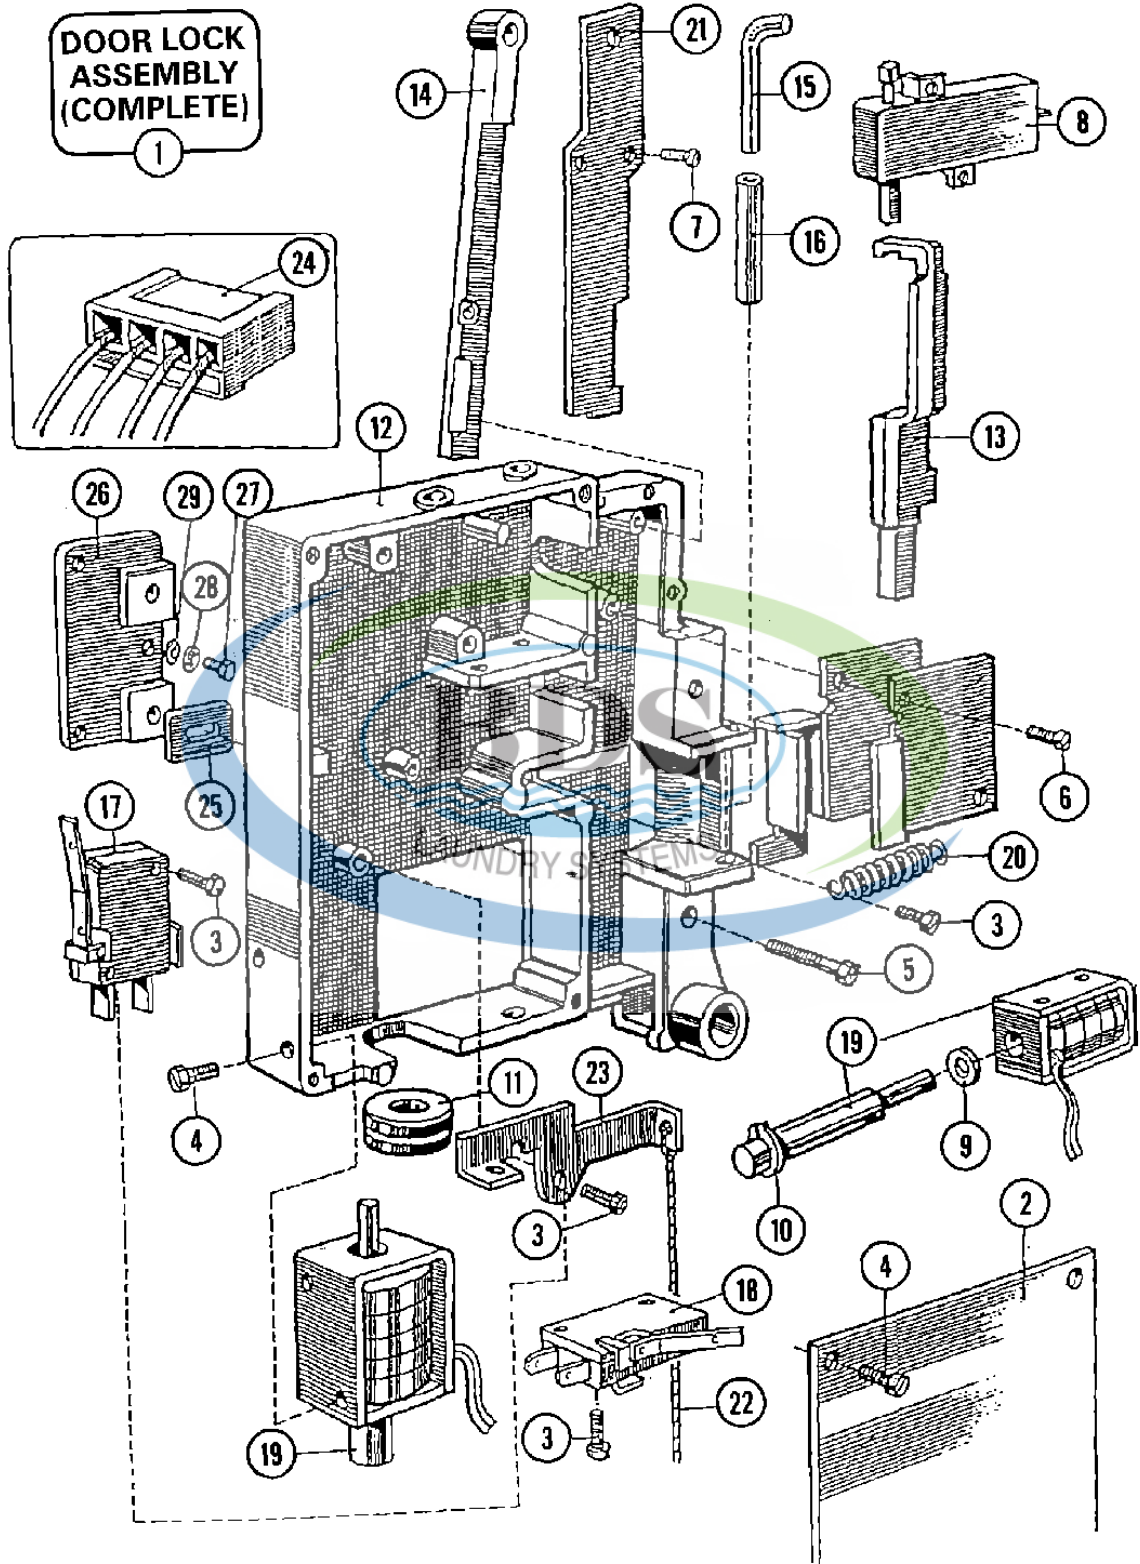

Ref #	Part Number	Qty.	Description
1	23003679	1	DOORLOCK (COMPLETE-220V 50/60)
2	23001130	1	PLATE, COVER (STNLS STEEL)
3	23001131	1	SCREW (M3 X 14 CROSS RECESSED)
4	23001132	1	SCREW (M3 X 4 CROSS RECESSED)
5	23001133	1	SCREW (M5 X 25 STNLS STEEL)
6	23001070	1	SCREW (M4X10)
7	23001134	1	BOLT (M3 X 6)
8	23001135	1	BIMETAL, ACTUATOR (230V)
9	23001136	1	WASHER (DIA. 5.1 X 3.3 X 0.1)
10	23001137	1	RING, RETAINING (G10)
11	23001138	1	BUSHING, CABLE PASSAGE
12	NLA	1	HOUSING, DOOR LOCK
13	23001140	1	BAR, LOCKING
14	23001141	1	BAR, HANDLE LATCH
15	23001142	4	RETAINER, LOCK TUBE (DIA.4X45)
16	23001143	1	TUBE, LOCK (DIA. 4X23.5 STNLS)
17	23001144	1	MICROSWITCH, LEVER (SHORT)
18	23001145	1	MICROSWITCH, LEVER (LONG)
19	23001146	1	COIL (240V)
19	23001147	1	COIL (120V)
20	23002900	1	COIL SPRING, HANDLE LATCH BAR
21	23001149	1	LEAF SPRING, LATCH BAR
22	23001152	1	CORD, EMERGENCY OPENING
23	23001153	1	LEVER, EMERGENCY OPENING
24	23001154	1	WIRING HARNESS, DOORLOCK (OPL)
25	23001368	1	SHIM
26	23001156	1	SPACER, LOCK
27	23001157	1	BOLT (M6 X 12 STNLS STEEL)
28	23001158	1	SPRING, LOCKWASHER (M6)
29	23001608	1	WASHER (DIA. 14X8.6X1 STNLS)LU