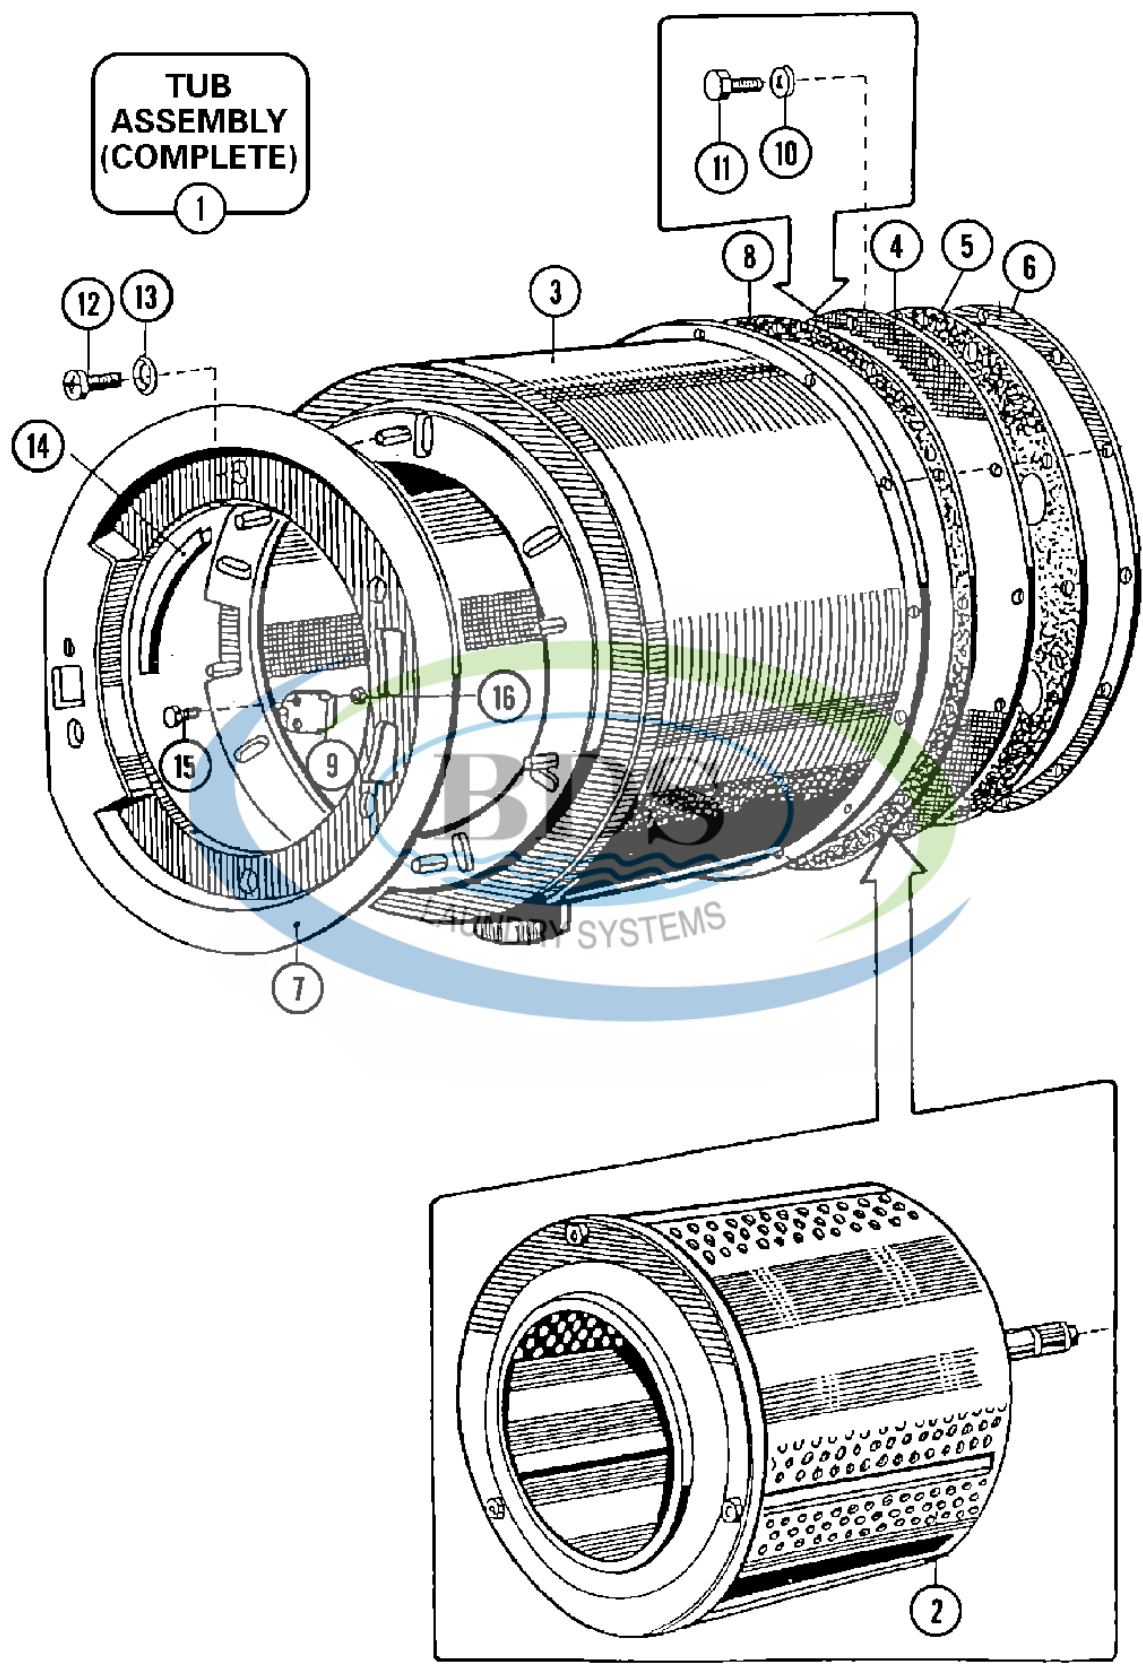

Ref #	Part Number	Qty.	Description
1	NLA	1	TUB (COMPLETE)
2	2300' , %+	1	DRUM & SHAFT
3	B@5	1	SHELL, OUTER
4	23001193	1	BACKPLATE (STNLS STEEL)
5	B@5	1	BACKPLATE (IRON)
6	B@5	1	RING, CLAMP (24 HOLES)
7	23001198	1	SHIELD
8	23001199	1	GASKET, REAR SHELL (24 HOLES)
9	23001200	1	HINGE, MIRCO SWITCH
10	23001201	1	WASHER (DIA. 22X11X1 BRASS)
11	B@5	1	BOLT (M10X35 STNLS STEEL)
12	, %+' - $%	1	SCREW (M4 X 8 STNLS STEEL)
13	23001204	1	WASHER, FINISHING (DIA. 5)
14	2300&(' +'	1	TRIM, RUBBER
15	K %&(-) -- +	1	SCREW (M4 X 16 CK)
16	B@5	1	NUT (M4)