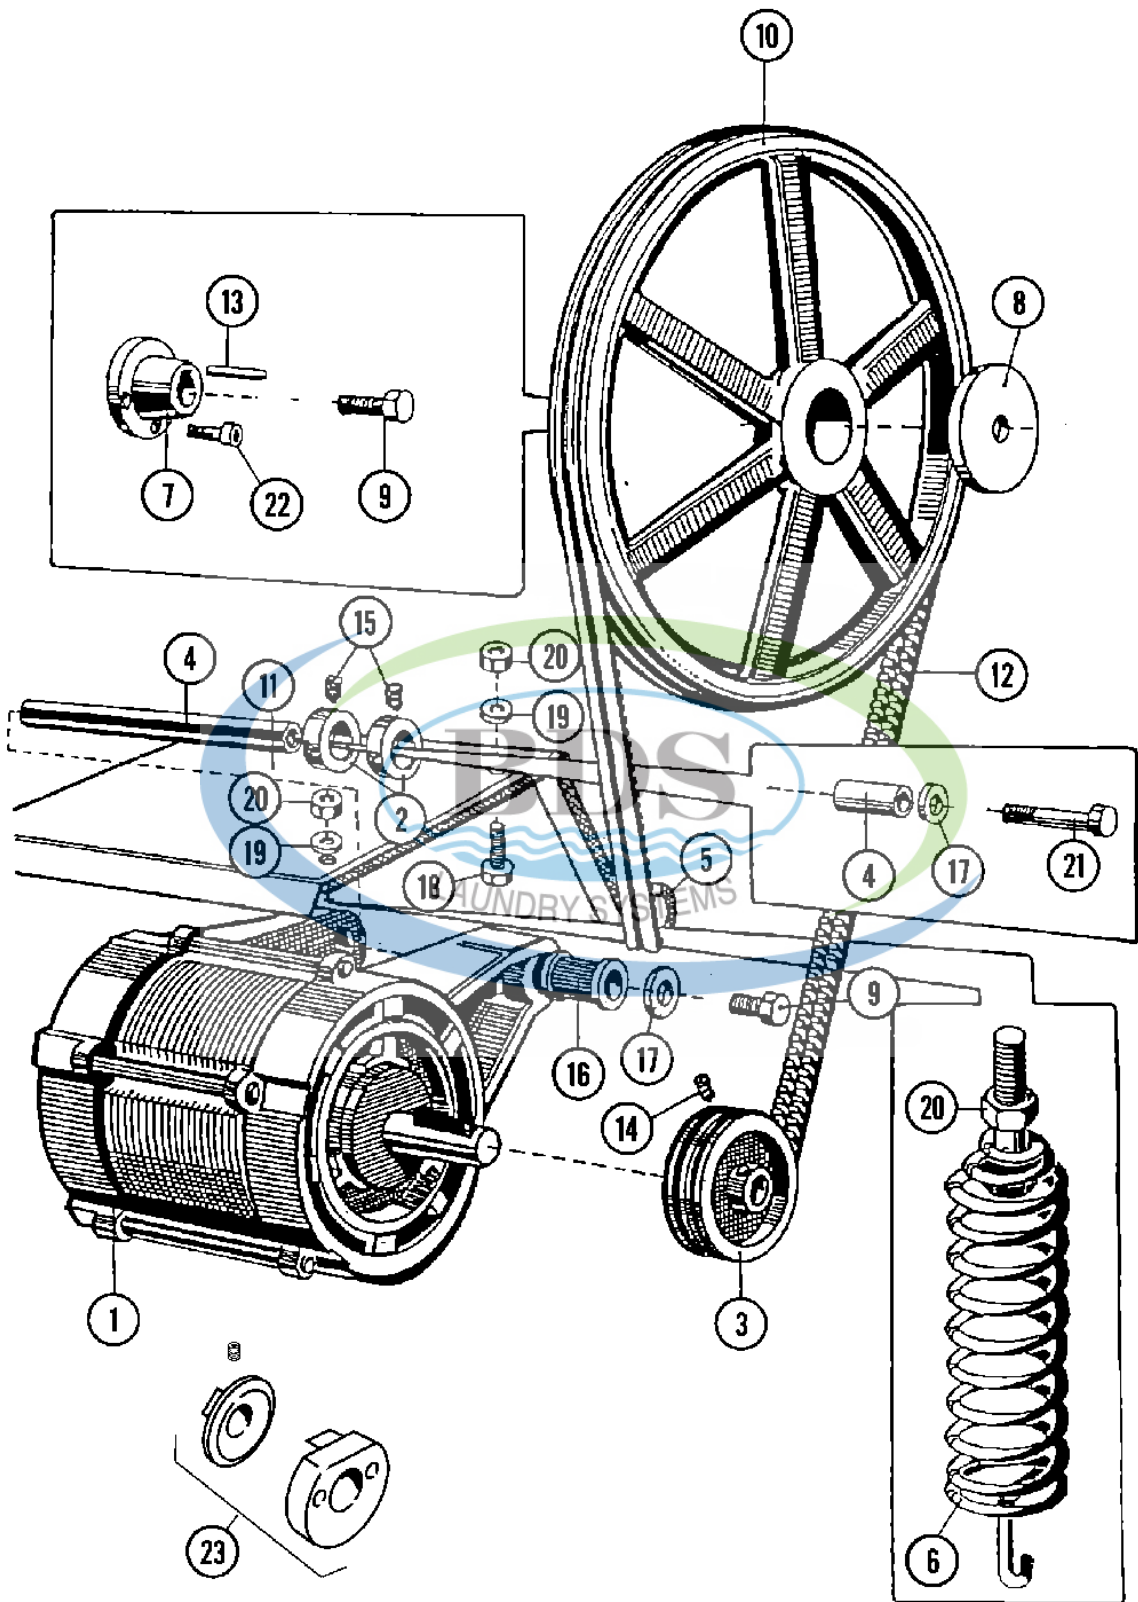

Ref #	Part Number	Qty.	Description
1	23001269	1	MOTOR (SINGLE PHASE-240/208V)
1	23001270	-	MOTOR (THREE PHASE-240V/208V)
1	NLA	2	BEARING, 6205-2RS
2	23001272	1	COLLAR, RETAINER
3	23001273	1	V-PULLEY (DIA. 53 X PZ 60HZ)
4	NLA	1	ROD, MOTOR SUPPORT
5	23001278	1	TENSIONER, BELT
6	23001279	1	BELT, TENSION SPRING
7	23001280	1	BUSHING, TAPERED (W/KEY SLOT)
8	23001282	1	WASHER (DIA. 37 X 13 X 3)
9	23001283	1	BOLT (M12 X 35)
10	23001284	1	PULLEY, BASKET (DIA. 450)
11	23001286	1	SHIELD, MOTOR
12	23001287	1	V-BELT (XPZ X 1950)
13	23001288	1	KEY, BASKET PULLEY(10 X 8X 60)
14	NLA	1	SCREW, ALLEN SET (M8 X 10)
15	23001290	1	SCREW, ALLEN SET (M6 X 6)
16	23001291	1	BUSHING, RUBBER MOTOR MOUNT
17	23001292	1	WASHER (13)
18	NLA	1	BOLT M8X20
19	23001265	1	WASHER (8)
20	23001266	1	NUT (M8)
21	23001294	1	BOLT (M12 X 70)
22	NLA	2	BOLT, SOCKET HD (M12 X 50)
23	23002317	1	SWITCH, CENTRIFUGAL