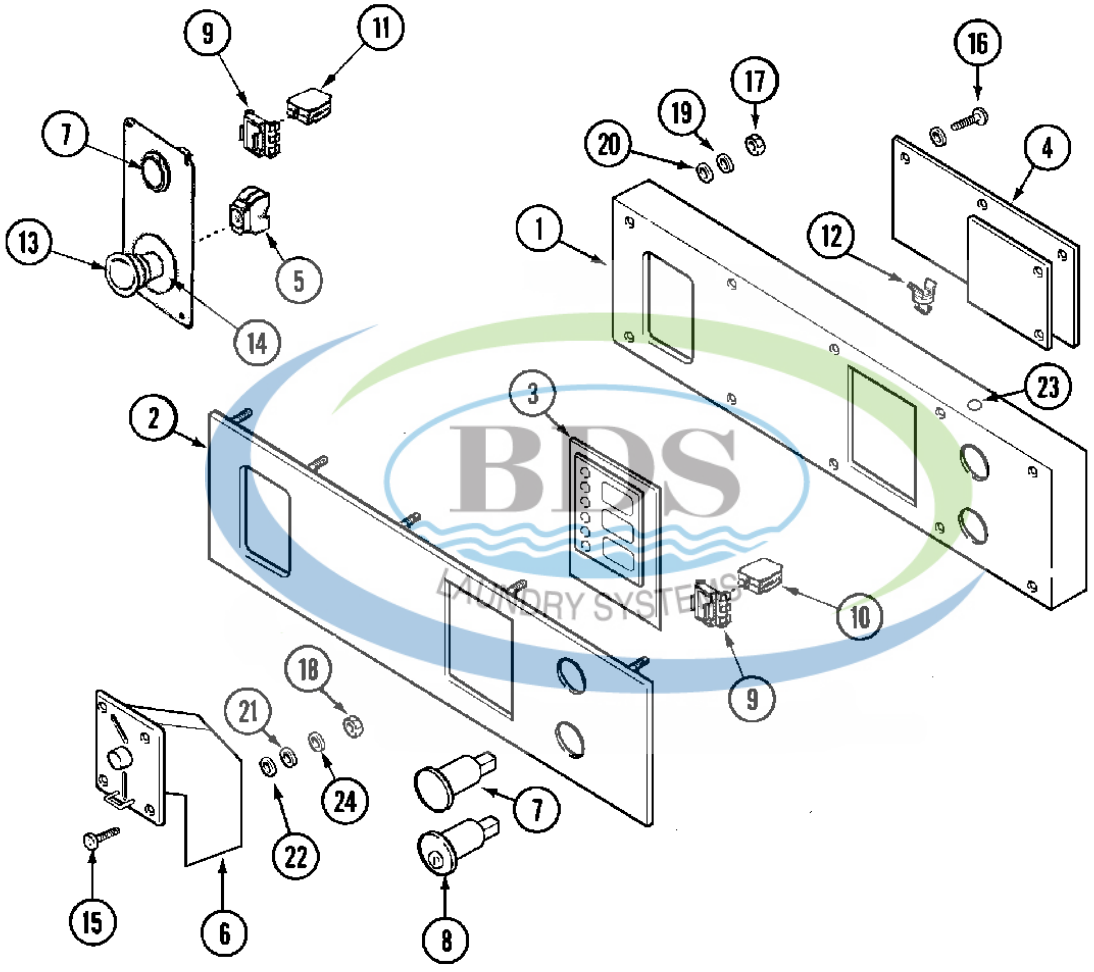

Ref #	Part Number	Qty.	Description
1	23001039	1	PLATE, BACK-UP (COIN METER)
2	23001489	1	PANEL, CONTROL
3	23001063	1	COIN METER (25 CENTS-240V)
4	NLA	1	INSERT PLATE, COIN COUNTER
5	23001042	1	SELECTOR SWITCH, PROGRAM
6	23002495	1	DISC, INDICATOR (ENGLISH)
7	NLA	1	DISC, ORNAMENTAL RING INDIC.
8	23001046	2	LAMP, INDICATOR
9	NLA	1	LENS, TRANSPARENT RED
10	23003654	12	WASHER (M3)
11	23002864	2	PLATE, FIXATION (PLEXI)
12	23001064	4	SCREW, ORNAMENTAL (M3 X 10)
13	23002325	1	WASHER
14	23002958	16	NUT M3
15	23002426	16	WASHER, LOCKING
16	NLA	16	NUT (M4)
17	23001056	1	WASHER (4.3)
18	NLA	1	SPEEDNUT (M3)
19	23001058	1	SPACER
20	23001013	1	LOCKWASHER (EXTERNAL TEETH M4)
21	23001038	1	CONVERSION KIT (MC TO MN)
21	23002334	1	MC TO MN CONVERS.(CSA)

Ref #	Part Number	Qty.	Description
1	23001320	1	PANEL, FRONT (STNLS STEEL)
2	23001060	1	INDICATOR DISC, TIMER
3	23001061	1	TIMER, SUPPORT
4	23001062	1	COLLAR, COIN VAULT
5	23001349	1	VAULT, COIN
6	23001063	1	METER, COIN (25 CENTS-240V)
6	23003445	1	COIL (220V)
6	23003987	1	COIN COUNTER HARN-MC
7	23001064	1	SCREW, ORNAMENTAL (M3 X 10)
8	23001065	1	TIMER (PR 6023 230V)
8	23002204	1	MOTOR, TIMER (230V-LARGE)
9	23001066	1	COUNTER, COIN (W/LED DISPLAY)
9	-----	1	MEMORY
9	23003987	1	COIN COUNTER HARN-MC
10	NLA	1	NOT REQUIRED PART OR SEE NOTE
11	23001068	1	RELAY, START
12	NLA	1	NUT (M3)
13	NLA	1	MOUNTING PLATE, START RELAY
14	23001502	1	SUPPORT, COIN VAULT
15	23002756	1	LOCKWASHER (EXTERNAL TEETH M6)
16	23001027	1	WASHER (DIA. 12 X 6.5 X 1.6)
17	23001069	1	BOLT (M4X4)
18	23001070	1	SCREW (M4X10)
19	23001013	1	LOCKWASHER (EXTERNAL TEETH M4)
20	NLA	1	SCREW (M3 X 6 CROSS RECESSED)
21	23001026	1	BOLT (M6 X 16)
22	23001054	1	LOCKWASHER
23	23001038	1	CONVERSION KIT (MC TO MN)
23	23002195	-	PC-PN CONVERSION KIT
23	23002333	-	PC TO PN CONVERSION (CSA)
23	23002334	1	MC TO MN CONVERS.(CSA)