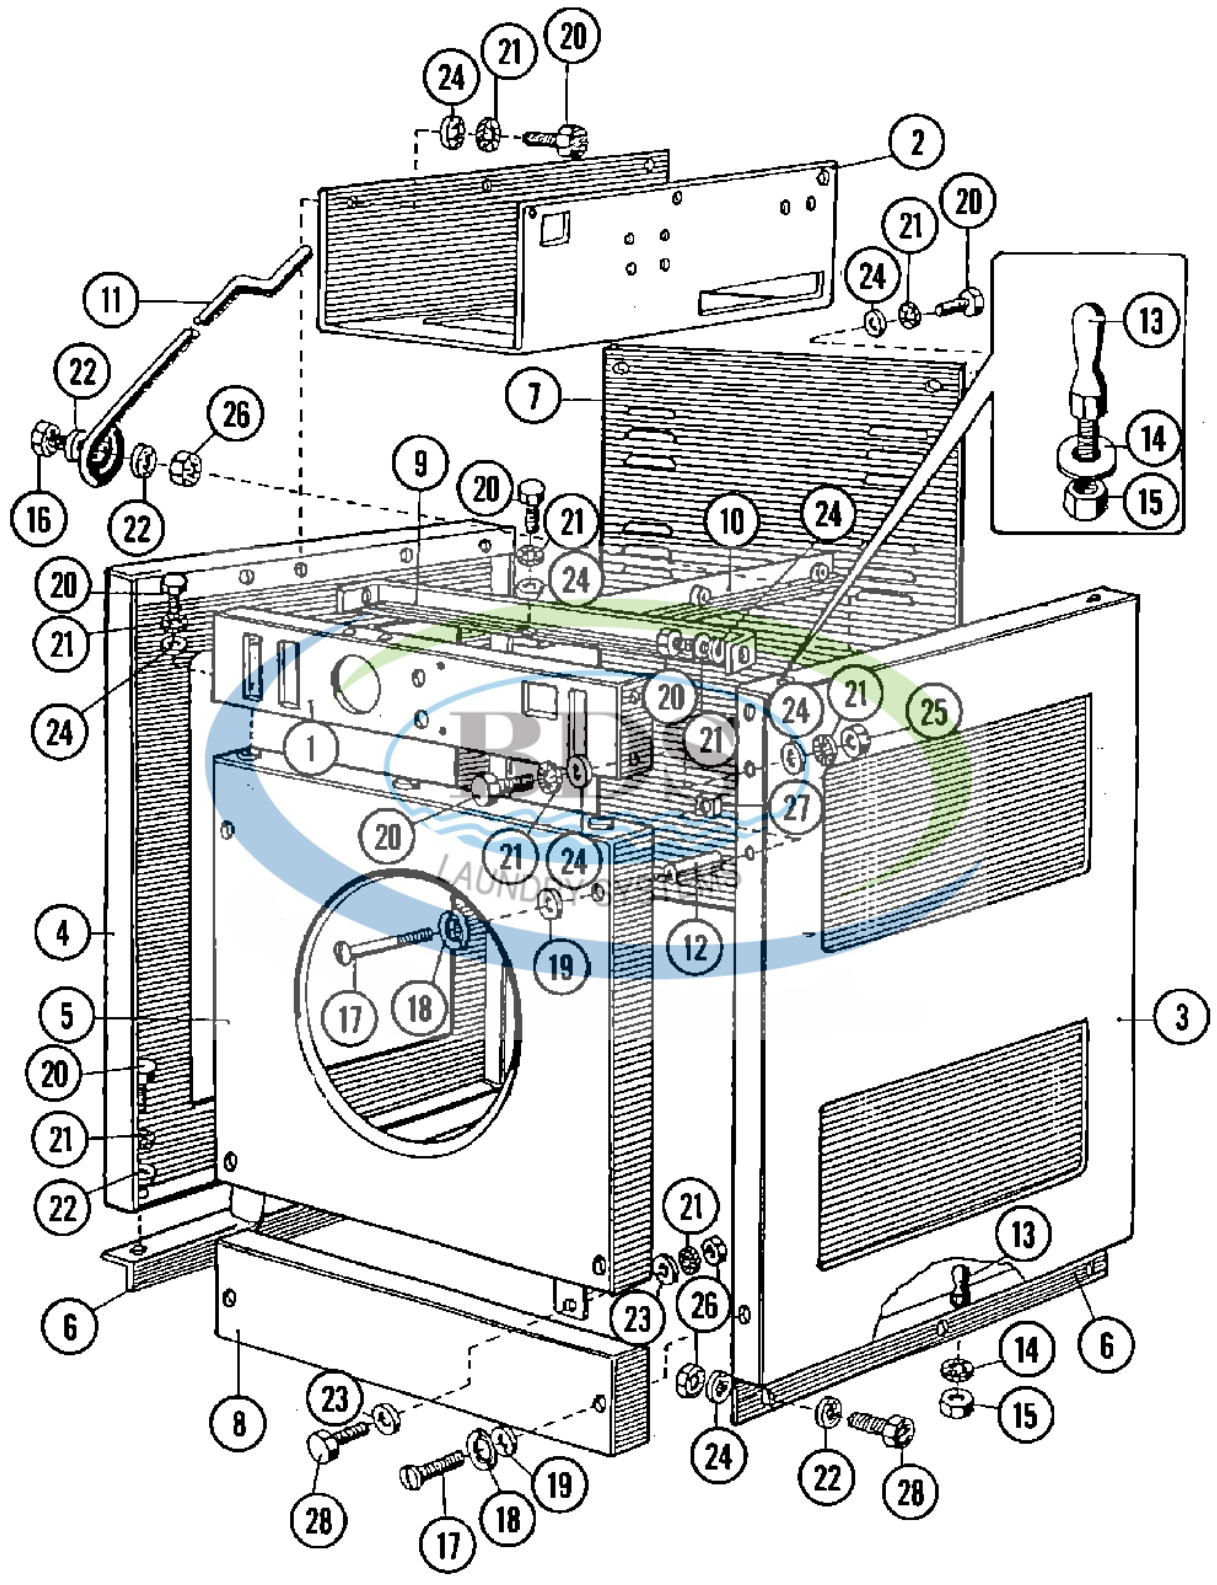

Ref #	Part Number	Qty.	Description
1	23001039	1	PLATE, BACK-UP (COIN METER)
1	NLA	-	PANEL, CONTROL
2	NLA	1	TRAY, ELEC. COMPONENTS
3	23001316	1	PANEL, SIDE (RT)
4	NLA	1	PANEL, SIDE (LT)
5	23001320	1	PANEL, FRONT (COIN)
5	23002853	-	PANEL, FRONT
6	23002854	1	SUPPORT, PANEL (RT)
6	23001322	1	SUPPORT, PANEL (LT)
7	23002856	1	PANEL (REAR)
8	23001326	1	PANEL, ACCESS (LWR)
9	23001327	1	BEAM, CROSS
10	NLA	1	BRACE
11	NLA	1	ROD, TOP PANEL SUPPORT
12	23002860	1	SPACER, PANEL
13	23001332	1	PIN, SRV
14	23004485	1	LOCK WASHER (M5) LU
15	W10244602	1	NUT (M5) LU
16	NLA	1	BOLT (M6X25)
17	23003478	1	SCREW (M6 X 50)
18	23002457	1	WASHER, FINISHING
19	23001338	1	WASHER, FIBER (DIA. 15X7X3)
20	23001026	1	BOLT (M6 X 16)
21	23002756	1	LOCKWASHER (EXTERNAL TEETH M6)
22	23001309	1	WASHER (6.4) LU
23	23001309	1	WASHER (6.4) LU
24	23001027	1	WASHER (DIA. 12 X 6.5 X 1.6)
25	23003773	1	NUT (M6)
26	23001310	1	NUT, SELF LOCKING (M6)
27	NLA	1	NUT, CAGE
28	NLA	1	BOLT (M6X25)
29	23001548	1	HOLDER, CAPACITOR