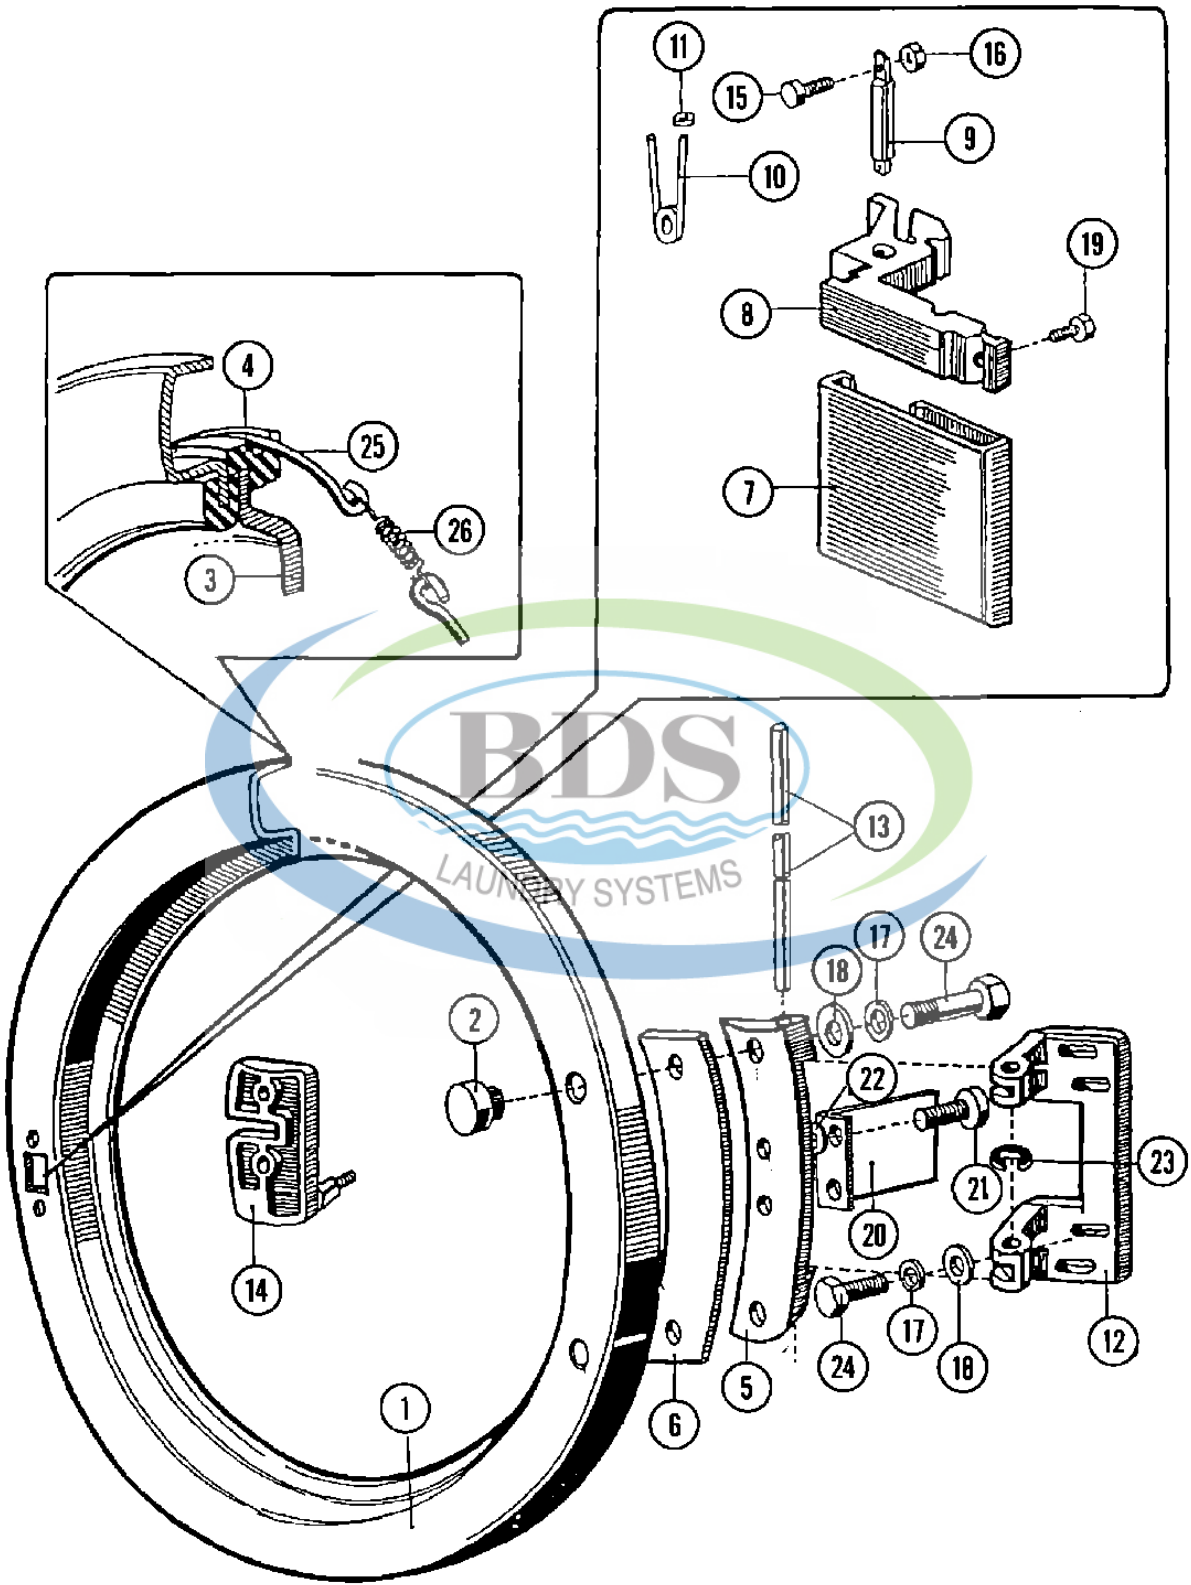

Ref #	Part Number	Qty.	Description
1	23001161	1	RING, DOOR
2	23001162	1	NUT, ORNAMENTAL (STNLS STEEL)
3	23001163	1	GLASS, DOOR
4	23001164	1	GASKET, DOOR GLASS
5	23001165	1	PLATE, HINGE
6	23001166	1	SHIM, HINGE PLATE
7	12001889	1	HANDLE, DOOR
7	-----	1	
7	-----	1	
7	-----	1	
8	23003634	1	LEVER, DOOR
8	NLA	1	LEVER, HANDLE
9	23001168	1	SHAFT, LEVER
10	23001169	1	SPRING, HANDLE LEVER
11	NLA	1	SPEEDNUT (M3)
11	23001170	1	FASTENER, SPRING (DIA. 3.2)
12	23001171	1	BASE, HINGE
13	23001172	1	SHAFT, DOOR HINGE
14	23001173	1	HANDLE, LEVER PLATE
15	23001175	1	SCREW (M6X20 STNLS STEEL)
15	23002937	1	SCREW (M6X26)
16	NLA	1	NUT (M6 STNLS STEEL)
17	23001158	1	SPRING, LOCKWASHER (M6)
18	23001608	1	WASHER (DIA. 14X8.6X1 STNLS)LU
19	8173901	1	SCREW (M4X10 STNLS STEEL)
20	23001178	1	MICROSWITCH, ACTIVATING PLATE
21	23001179	1	SCREW (M4X10 STNLS STEEL)
22	NLA	1	WASHER (DIA. 10X5.3X1)
23	23001181	1	RING, RETAINING (DIA. 8)
24	23001182	1	BOLT (M6X16 STNLS STEEL)
25	23001185	1	DOORSEAL, TENSION RING
26	23001186	1	DOORSRING, TENSION SPRING