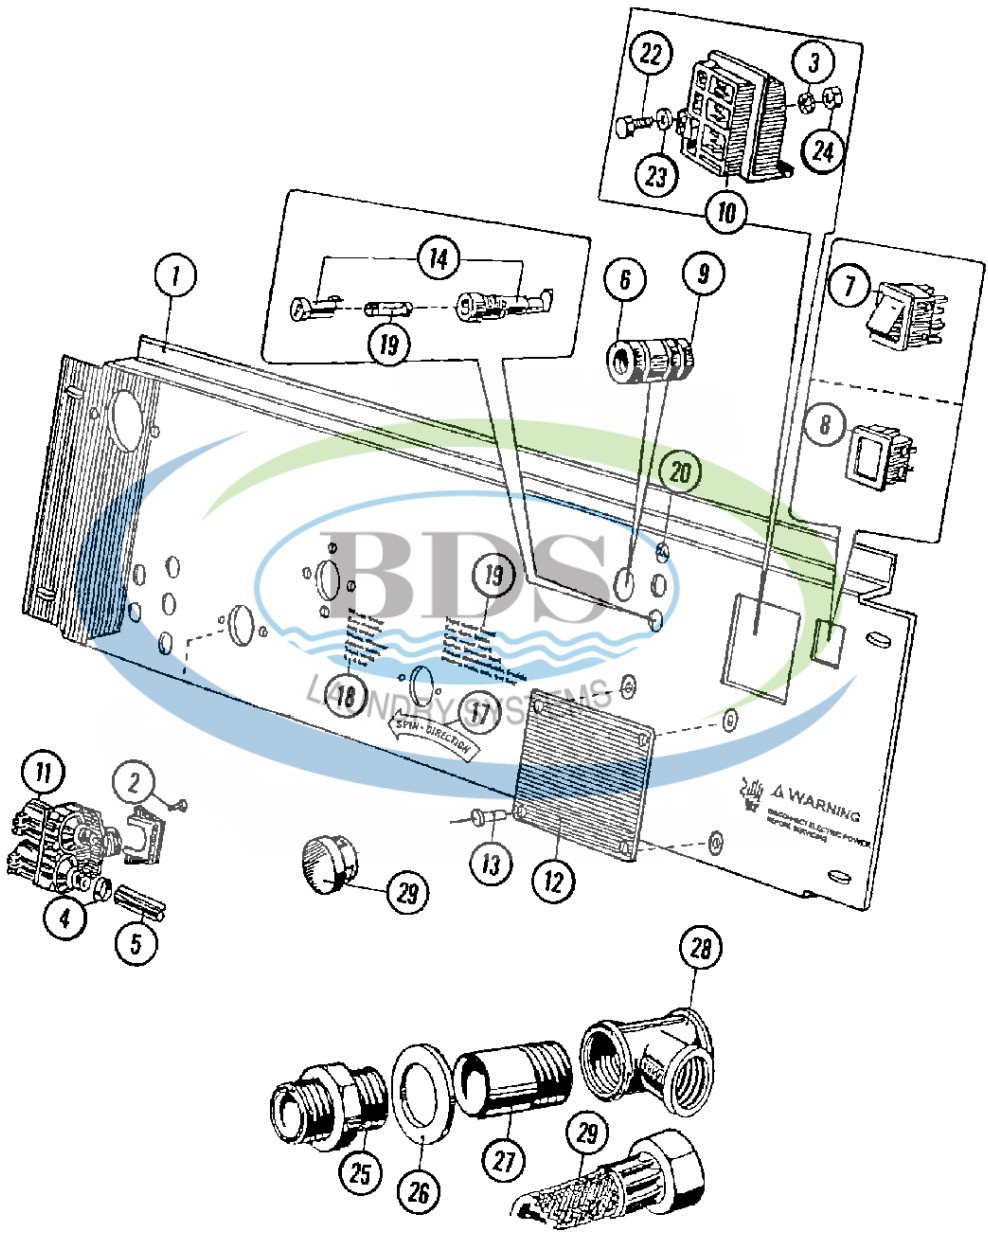

Ref #	Part Number	Qty.	Description
1	23001503	1	PANEL, VALVE
2	23001361	1	BOLT M4X10
3	23001013	1	LOCKWASHER (EXTERNAL TEETH M4)
4	596669	1	CLAMP, HOSE
5	23001507	1	WATERHOSE (GREEN)
6	NLA	1	SWIVEL (PG9)
7	23001529	1	BUTTON (RAPID ADVANCE)
8	23001452	-	PLUG (WHT)
9	NLA	1	NUT, SWIVEL (PG9)
10	NLA	1	BLOCK, TERMINAL CONNECTION
11	23001455	1	VALVE, TWO WAY (220V 50/60HZ)
12	23001460	1	PLATE, IDENTIFICATION
13	23001461	1	RIVETS, BLIND
14	23001462	1	HOLDER, FUSE
15	23001508	1	FUSE (1A)
16	23001465	1	STICKER, ELECTRICITY WARNING
17	23001468	1	STICKER, SPIN DIRECTION
18	NLA	1	STICKER, HOT WATER
19	23001471	1	STICKER, COLD SOFT WATER
20	NLA	1	STICKER (1A)
21	NLA	1	PLUG, LIQUID SOAP OPENING
22	NLA	1	SCREW (M 4 X 16 BRASS)
23	NLA	1	WASHER (DIA. 9 X 4.3 X 0.8)
24	23001014	1	NUT (M4 BRASS)
25	23001482	1	NIPPLE (3/4" PIPE THREAD)
26	23001483	1	WASHER (DIA. 40 X 6.5 X 3)
27	23001484	1	EXTENSION, BRASS PIPE THREAD
28	23001485	1	TEE, 3/4" PIPE THREAD (BRASS)
29	23001523	1	HOSE, CONNECTION
30	NLA	1	SCREW (M6 X 12)
30	NLA	1	PLATE VALVES