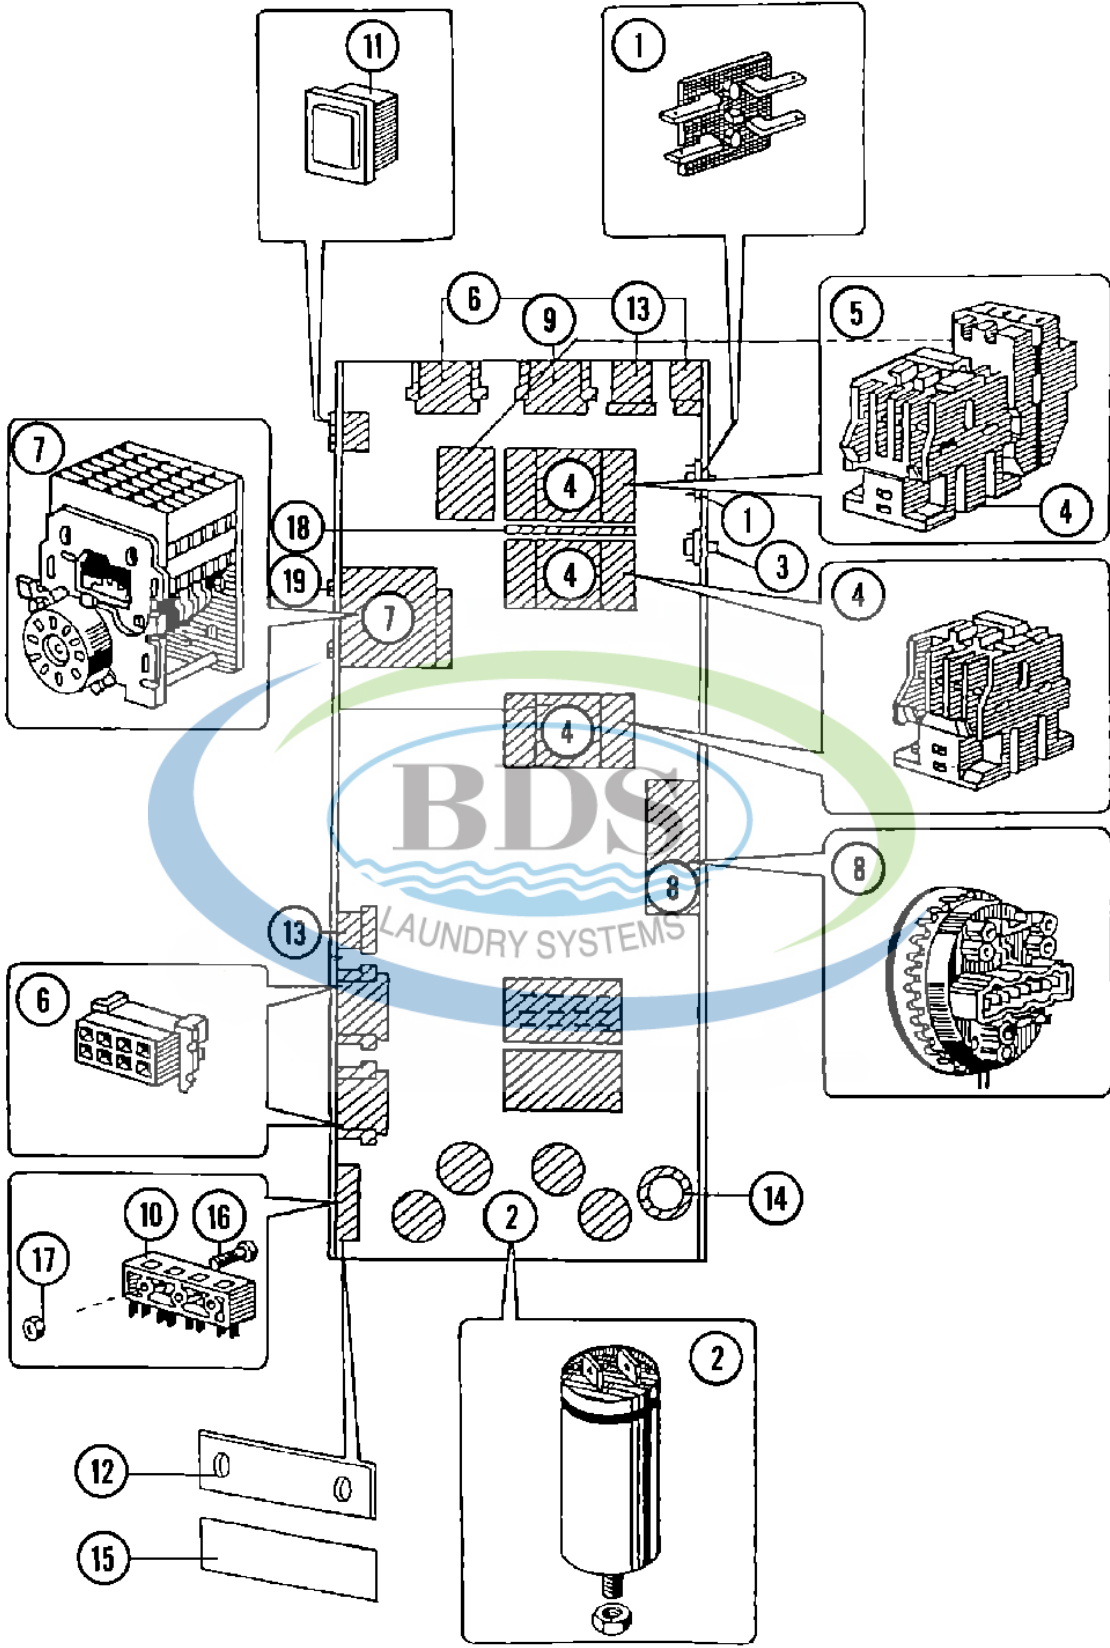

Ref #	Part Number	Qty.	Description
1	23001094	1	BRIDGE, RECTIFIER
2	23001096	1	CAPACITOR (60MF)
2	23001098	1	CAPACITOR (130MF)
3	23001099	1	SOCKET, PC BOARD
4	23003750	1	CONTACTOR (LC1-D0901 M7)
4	23003751	1	CONTACTOR (LC1-D1201 M7)
5	23003759	1	RELAY, THERMAL OVERLOAD(12-18A
5	NLA	-	RELAY, THERMAL OVERLOAD (7-10A
6	23001109	1	HOUSING, CONNECTOR (8 POLE)
7	23001110	1	TIMER, REVERSING (PR1840)
8	-----	-	SWITCH, WATER LEVEL
8	23001513	1	SWITCH, WATER LEVEL
9	23001112	1	HOUSING, CONNECTOR (6 POLE)
10	23001113	1	HOUSING, CONNECTOR (6 POLE)
11	23001114	1	SWITCH, ROCKER (PREWASH)
12	23001115	1	PAPER, INSULATION
13	23001116	1	HOUSING, CONNECTOR (4 POLE)
14	23001117	1	RING, RUBBER (DIA. 25)
15	NLA	1	STICKER, LIQUID SOAP
16	W10295997	1	SCREW (M4 X 16 CK)
17	NLA	1	NUT (M4)
18	23003762	-	MECHANICAL INTERLOCK, CONTACTO
19	23001069	1	BOLT (M4X4)
20	NLA	1	SCREW (M6 X 25)
21	23001312	1	NUT (M6)
22	23002756	1	LOCK WASHER (M6)
23	NLA	1	SERIES 15 - NO LONGER NEEDED
23	NLA	1	NET FILTER
24	23001465	1	STICKER, ELECTRICITY WARNING
25	NLA	1	STICKER
26	NLA	1	LABEL, EARTH