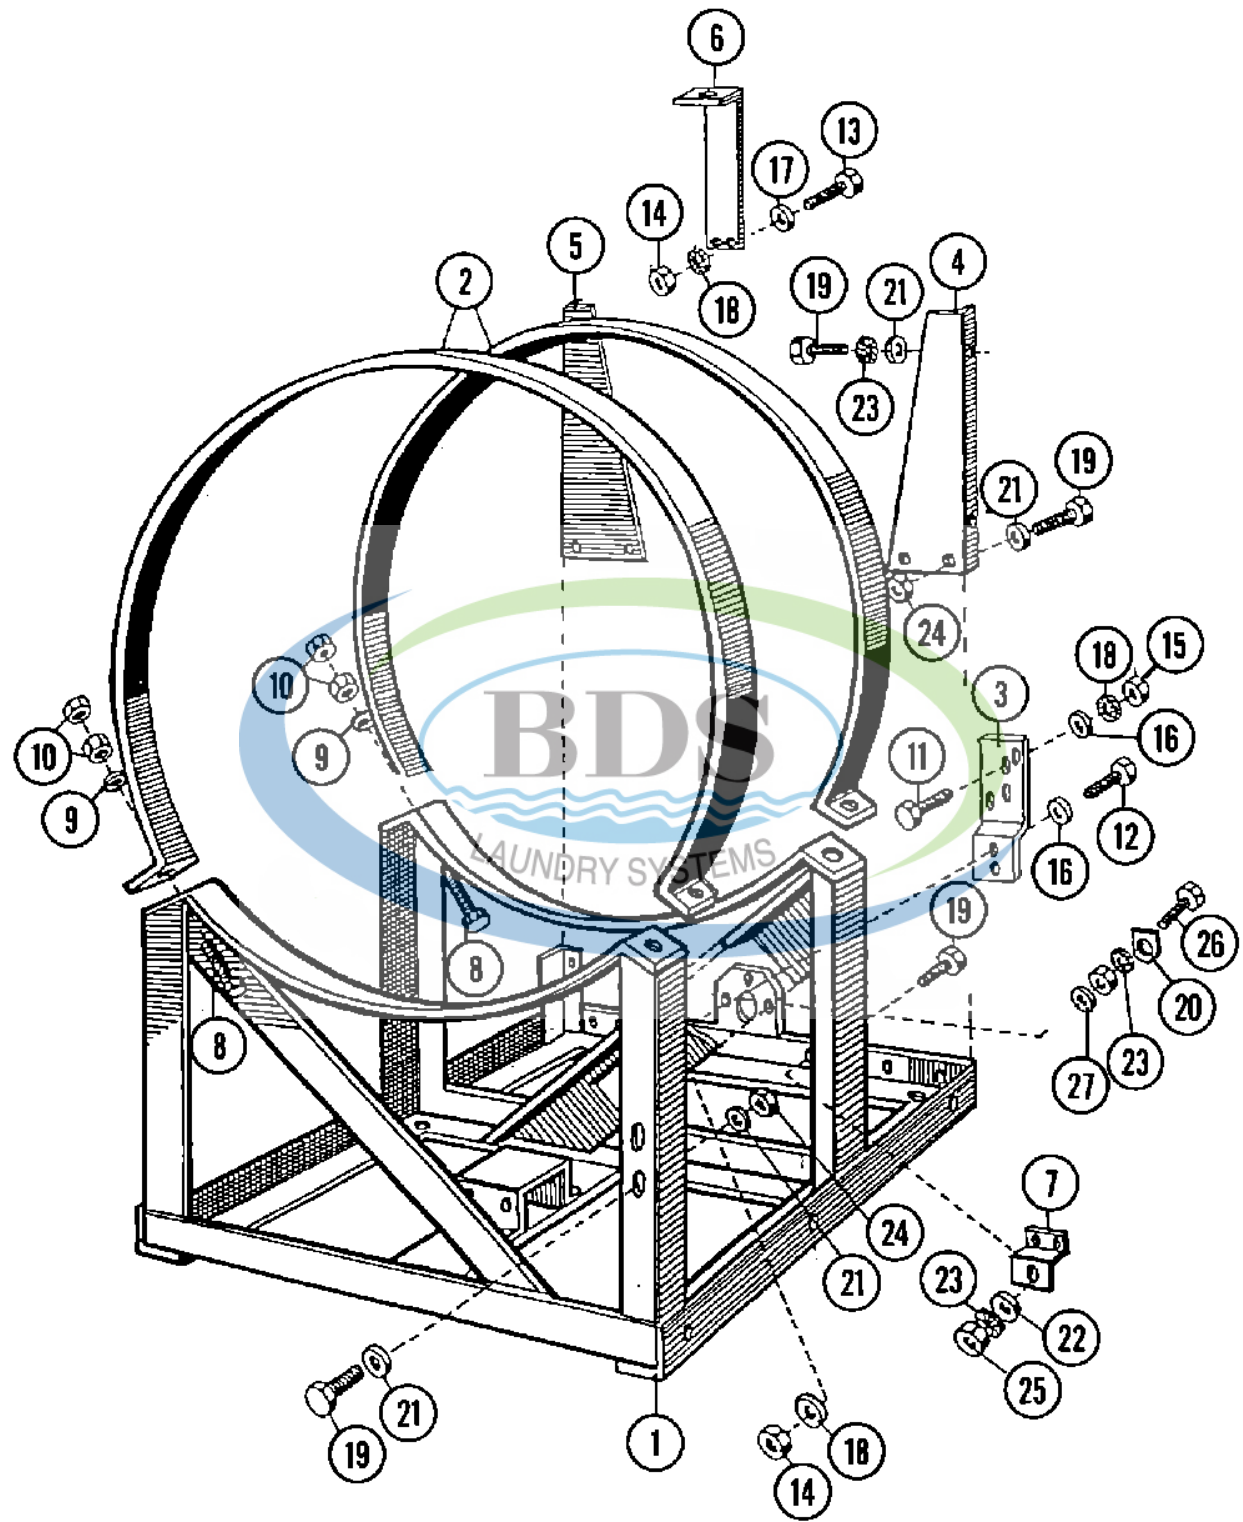

Ref #	Part Number	Qty.	Description
1	NLA	1	FRAME
2	23001297	1	CLAMP, TUB
3	NLA	1	BRACE, TUB SUPPORT
4	23001299	1	PANEL, SUPPORT BRACKET (RT)
5	23001300	1	PANEL, SUPPORT BRACKET (LT)
6	NLA	1	BRACKET
7	23002845	1	BRACKET
8	23001294	1	BOLT (M12 X 70)
9	23001292	1	WASHER (13)
10	23001303	1	NUT (M12)
11	23001205	1	BOLT (M8 X 45)
12	23003765	1	BOLT (M8 X 35)
13	23001305	1	BOLT M8X25
14	23001266	1	NUT (M8)
15	23001306	1	LOCKING NUT, SELF
16	23001263	1	WASHER (8.4)
17	23001203	1	WASHER (DIA. 16 X 8.4 X 1.6)
18	23001265	1	WASHER (8)
19	23002462	1	BOLT (M6 X 20)
20	23001308	1	HARDWARE, GROUNDING
21	23001309	1	WASHER (6.4) LU
22	23001027	1	WASHER (DIA. 12 X 6.5 X 1.6)
23	23002756	1	LOCKWASHER (EXTERNAL TEETH M6)
24	23001310	1	NUT, SELF LOCKING (M6)
25	23003773	1	NUT (M6)
26	23001157	1	BOLT (M6 X 12 STNS STEEL)
27	23001159	1	WASHER (DIA. 14X8.6X1 STNLS)LU