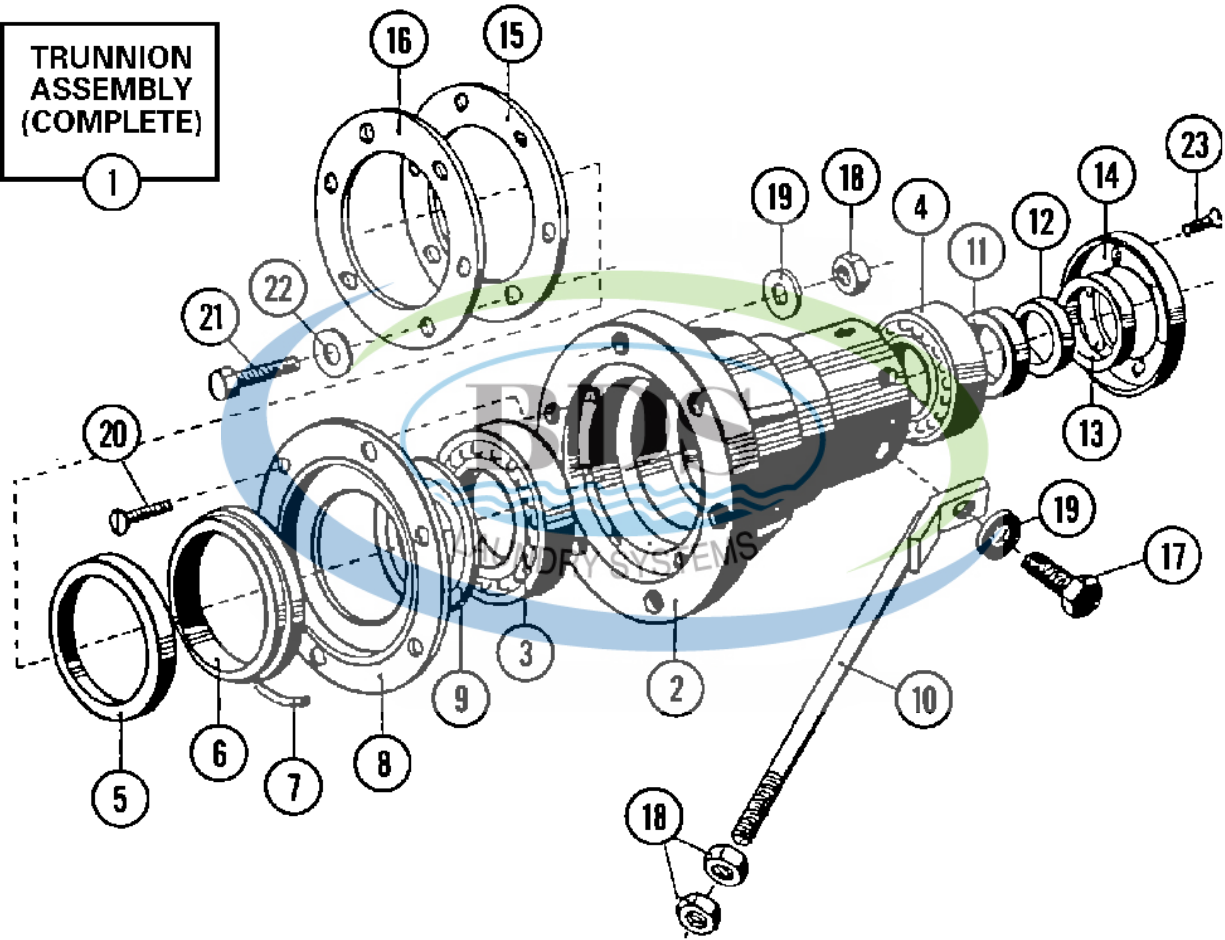

Ref #	Part Number	Qty.	Description
1	23002972	1	TRUNNION
2	23001209	1	TRUNNION (CASTING ONLY)
2	23003981	6	BEARING HOUSING STUD 14MM
3	23001210	1	BEARING, FRONT
4	23001211	1	BEARING, REAR
5	23001212	1	RING, SEAL
6	23001213	1	SEAL, WATER
7	NLA	1	O-RING
8	23001215	1	HOLDER, WATER SEAL
9	23001216	1	BEARING, SHEILD
10	NLA	1	ROD, TENSION
11	23001218	1	RING, SPACER (STNLS STEEL)
12	23004290	1	BUSHING, BRASS
13	23001220	1	SEAL, AXIAL
14	23001221	1	SEAL, AXIAL HOLDER
15	23001222	1	GASKET, RUBBER
16	23001223	1	RING, CLAMP (STNLS STEEL)
17	23001224	1	BOLT (M14 X 25)
18	23003746	1	NUT (M14)
19	23001226	1	LOCK WASHER, SPRING (M14)
20	23001372	1	SCREW (M4 X 10 STNLS STEEL)
21	23001157	1	BOLT (M6 X 12 STNLS STEEL)
22	23001228	1	RING, SEAL (DIA. 14 X 6.5 X 1)
23	23001229	1	SCREW (M6 X 10 PK)