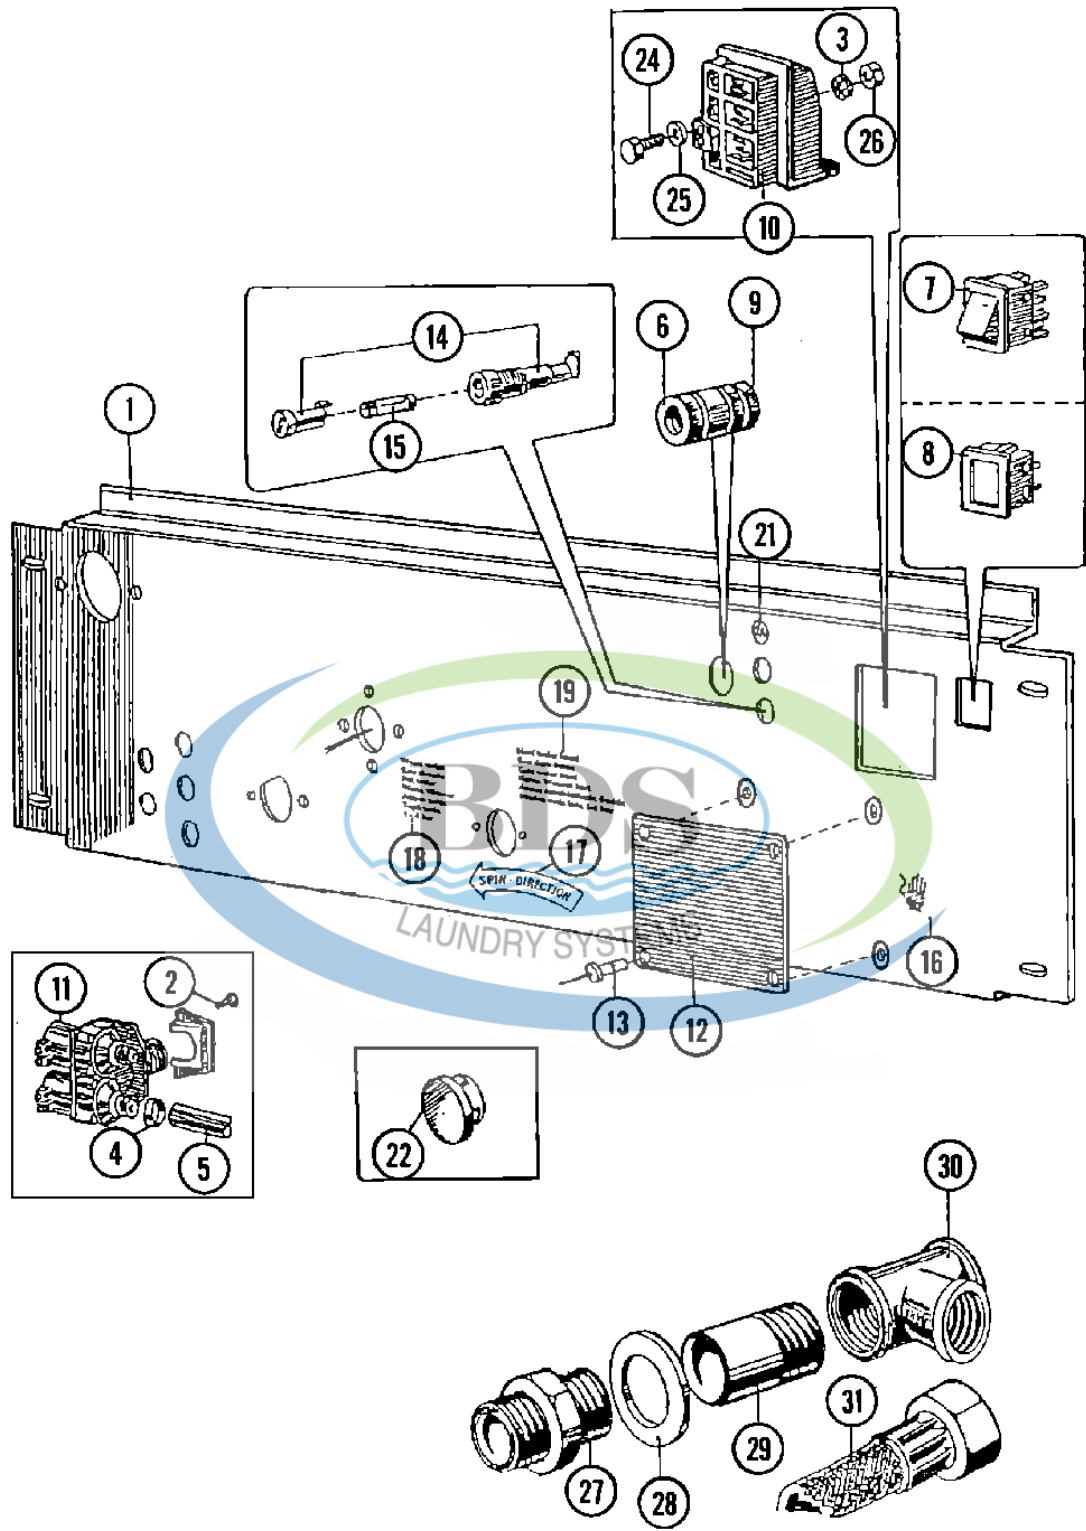

Ref #	Part Number	Qty.	Description
1	NLA	1	MOTOR (SINGLE PHASE-240/208V)
1	23001271	-	MOTOR (THREE PHASE 240/208V)
1	23002317	1	SWITCH, CENTRIFUGAL
2	23001272	1	COLLAR, RETAINER
3	23001273	1	V-PULLEY (DIA. 53 X PZ 60HZ)
4	23001274	1	RING, TOLERANCE
5	23001275	1	ROD, MOTOR SUPPORT
6	23001278	1	TENSIONER, BELT
7	23001279	1	BELT, TENSION SPRING
8	23001281	1	WASHER (DIA. 90 X 10)
9	23001283	1	BOLT (M12 X 35)
10	23001285	1	PULLEY, BASKET (DIA. 450)
11	23001286	1	SHIELD, MOTOR
12	23001287	1	V-BELT (XPZ X 1950)
13	23001289	1	SCREW, ALLEN SET (M8 X 10)
14	23001290	1	SCREW, ALLEN SET (M6 X 6)
15	23001291	1	BUSHING, RUBBER MOTOR MOUNT
16	23001292	1	WASHER (13)
17	NLA	1	BOLT (M14 X 50)
18	NLA	1	BOLT M8X20
19	23001265	1	WASHER (8)
20	23001266	1	NUT (M8)
21	23001294	1	BOLT (M12 X 70)

Ref #	Part Number	Qty.	Description
1	23001039	1	PLATE, BACK-UP (COIN METER)
1	NLA	-	PLATE, BACK-UP (OPL)
2	NLA	1	TRAY, ELEC. COMPONENTS
3	NLA	1	PANEL, SIDE (RT)
4	23001319	1	PANEL, SIDE (LT)
5	23001320	1	PANEL, FRONT (SS)COIN
6	NLA	1	PANEL, SUPPORT (LT)
6	23001324	1	(RT)
7	23002856	1	PANEL (REAR)
8	23001326	1	PANEL, ACCESS (LWR)
9	23001327	1	BEAM, CROSS
10	23001329	1	BRACE
11	NLA	1	SUPPORT ROD, TOP PANEL
12	23002860	1	SPACER, PANEL
13	23001332	1	PIN, SRV
14	23004485	1	LOCK WASHER (M5) LU
15	W10244602	1	NUT (M5) LU
16	NLA	1	BOLT (M6X25)
17	23003478	1	SCREW (M6 X 50)
18	23002457	1	WASHER, FINISHING
19	23002458	1	WASHER, FIBER (DIA. 15X7X3)
20	23001026	1	BOLT (M6 X 16)
21	23002756	1	LOCKWASHER (EXTERNAL TEETH M6)
22	23001309	1	WASHER (6.4) LU
23	23001309	1	WASHER (6.4) LU
24	23001027	1	WASHER (DIA. 12 X 6.5 X 1.6)
25	23003773	1	NUT (M6)
26	23001310	1	NUT, SELF LOCKING (M6)
27	NLA	1	NUT, CAGE
28	NLA	1	BOLT (M6X25)
29	23001548	1	HOLDER, CAPACITORS