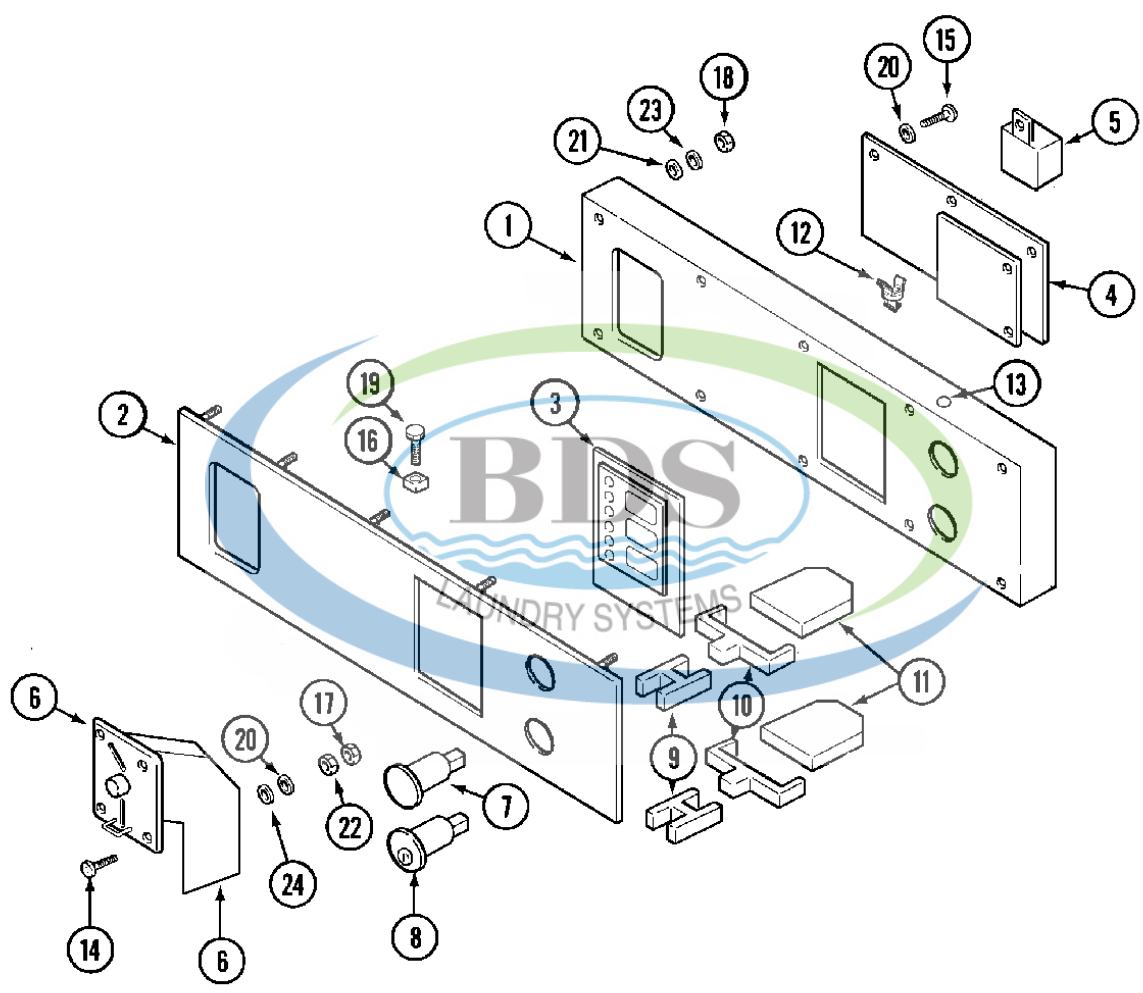

Ref #	Part Number	Qty.	Description
1	NLA	-	PANEL, CONTROL
2	NLA	-	FACIA, CONTROL PANEL (PC)
3	23001526	1	PLEXI, MICROPROCESSOR
4	23001525	1	MICROPROCESSOR
6	23001063	-	COIN METER (25 CENTS-240V)
7	NLA	1	PUSH BUTTON
8	NLA	1	KEY BLOCK
9	NLA	1	CONNECTION PART
10	23001540	1	ADAPTER, CONTACT BLOCK
11	23001541	1	BLOCK, CONTACT (ON)
12	23001542	1	HOLDER
13	NLA	1	LABEL, EARTH
14	23001064	1	ORNAMENTAL SCREW (M3 X 10)
15	23001544	1	BOLT (M3X10)
16	NLA	1	BOLT
17	NLA	1	NUT (M3)
18	NLA	1	NUT (M4)
19	NLA	1	NUT, CAGE
20	23003654	1	WASHER (3.2)
21	NLA	1	WASHER
22	23001054	1	LOCKING WASHER
23	23001013	1	LOCKWASHER (EXTERNAL TEETH M4)
24	23002438	-	WASHER (4.3)
25	NLA	1	INSERT PLATE, MANUAL OPERATION
26	23002330	-	LABEL, CENTRAL STOP
27	23002331	-	CONTACTOR, CENTRAL STOP
28	23002332	-	KNOB, CENTRAL STOP
29	23001541	-	BLOCK, CONTACT (ON)