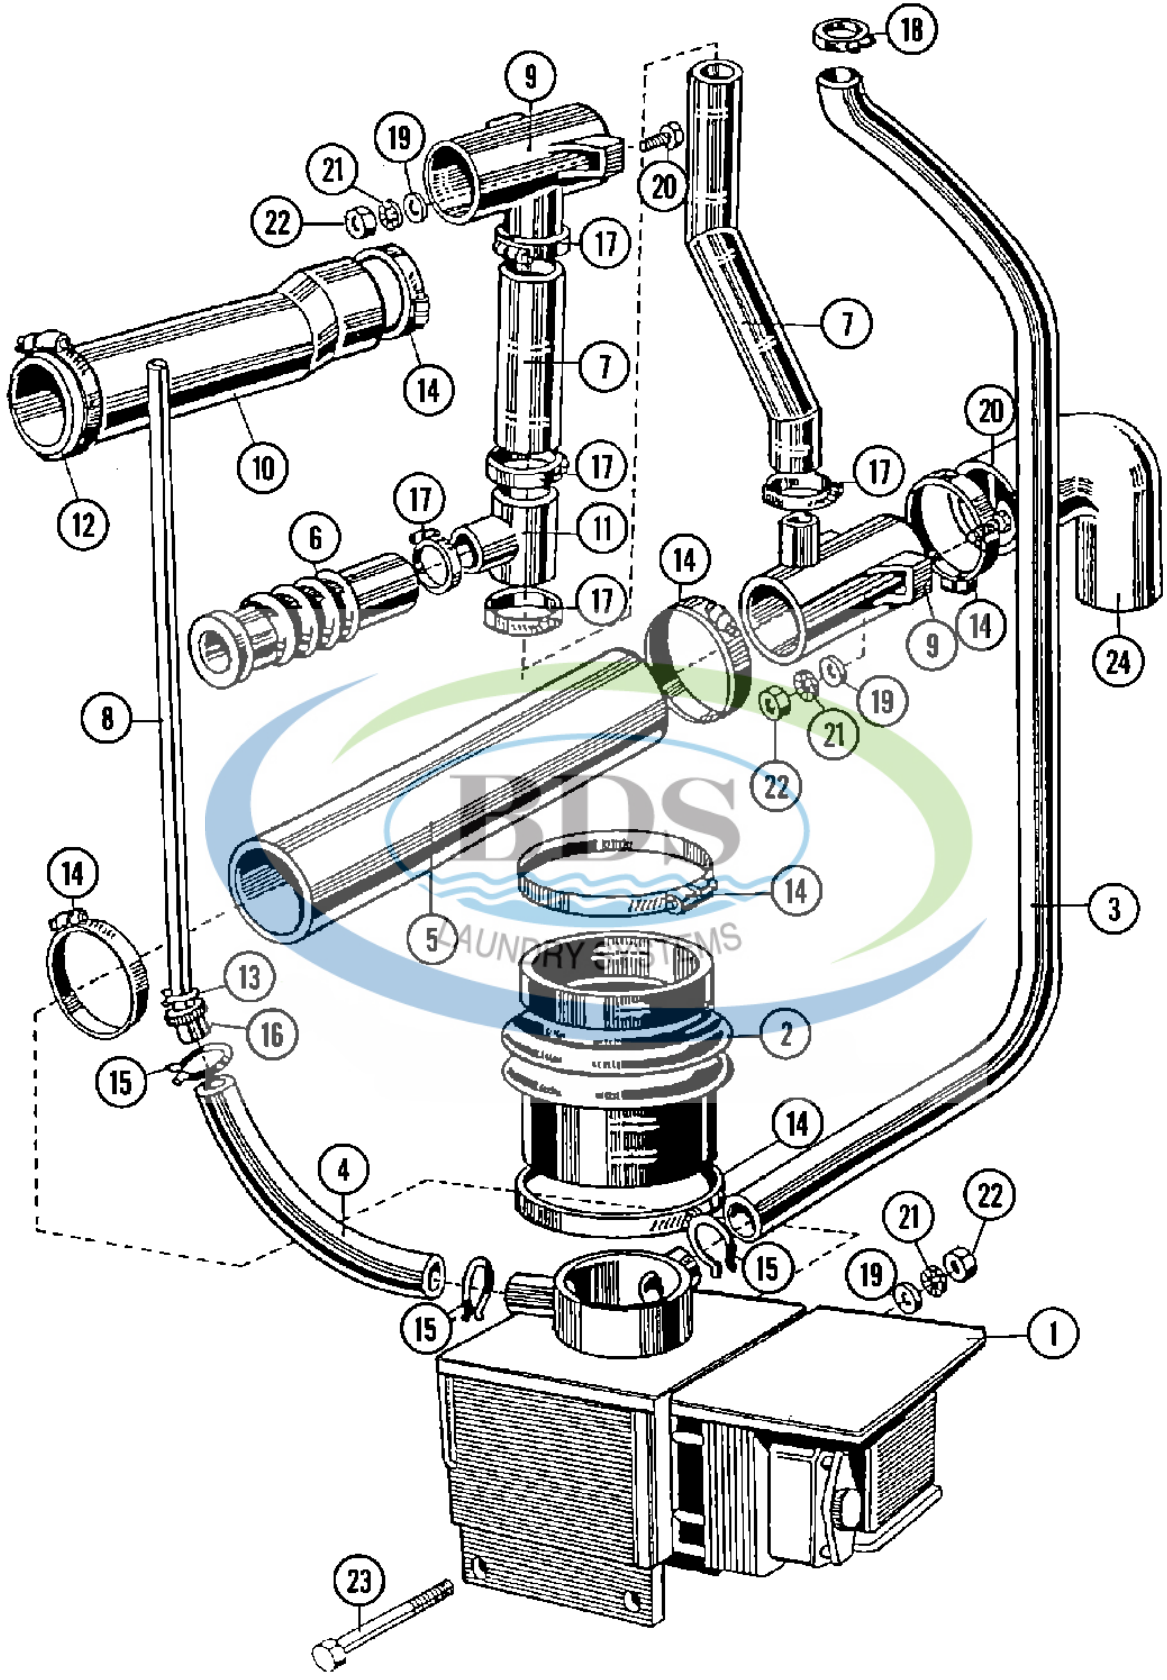

Ref #	Part Number	Qty.	Description
1	23001244	1	VALVE, DRAIN (240V-50/60HZ)
1	NLA	1	MOTOR, DRAIN (240V)
2	23001245	1	HOSE, TUB
3	23001246	1	HOSE, BOTTOM FILL
4	23001247	1	HOSE, AIR DOME (30 CM)
5	23001249	1	HOSE, DRAIN
6	23001250	1	HOSE, AIR VENT
7	23001251	1	HOSE, OVERFLOW
8	23001252	1	HOSE, WATER LEVEL SWITCH
9	23001253	1	TEE, DRAIN
10	23004241	1	AIR VENT HOSE, SOAP BOX
11	NLA	1	TEE, OVERFLOW HOSE
12	34001289	1	CLAMP, HOSE (60-80)
13	596669	1	CLAMP, CORBIN (A5.5)
14	696392	1	CLAMP, HOSE (70-90)
15	23001259	1	CLAMP, CORBIN (A17.5)
16	23001260	1	BUSHING, AIR DOME HOSE
17	616099	1	CLAMP, HOSE (32-50)
18	23001262	1	CLAMP, HOSE (20-32)
19	23001263	1	WASHER (8.4)
20	NLA	1	BOLT M8X20
21	23001265	1	WASHER (8)
22	23001266	1	NUT (M8)
23	NLA	1	BOLT (M8 X 120)
24	23002015	1	HOSE, DRAIN (90 DIA.)