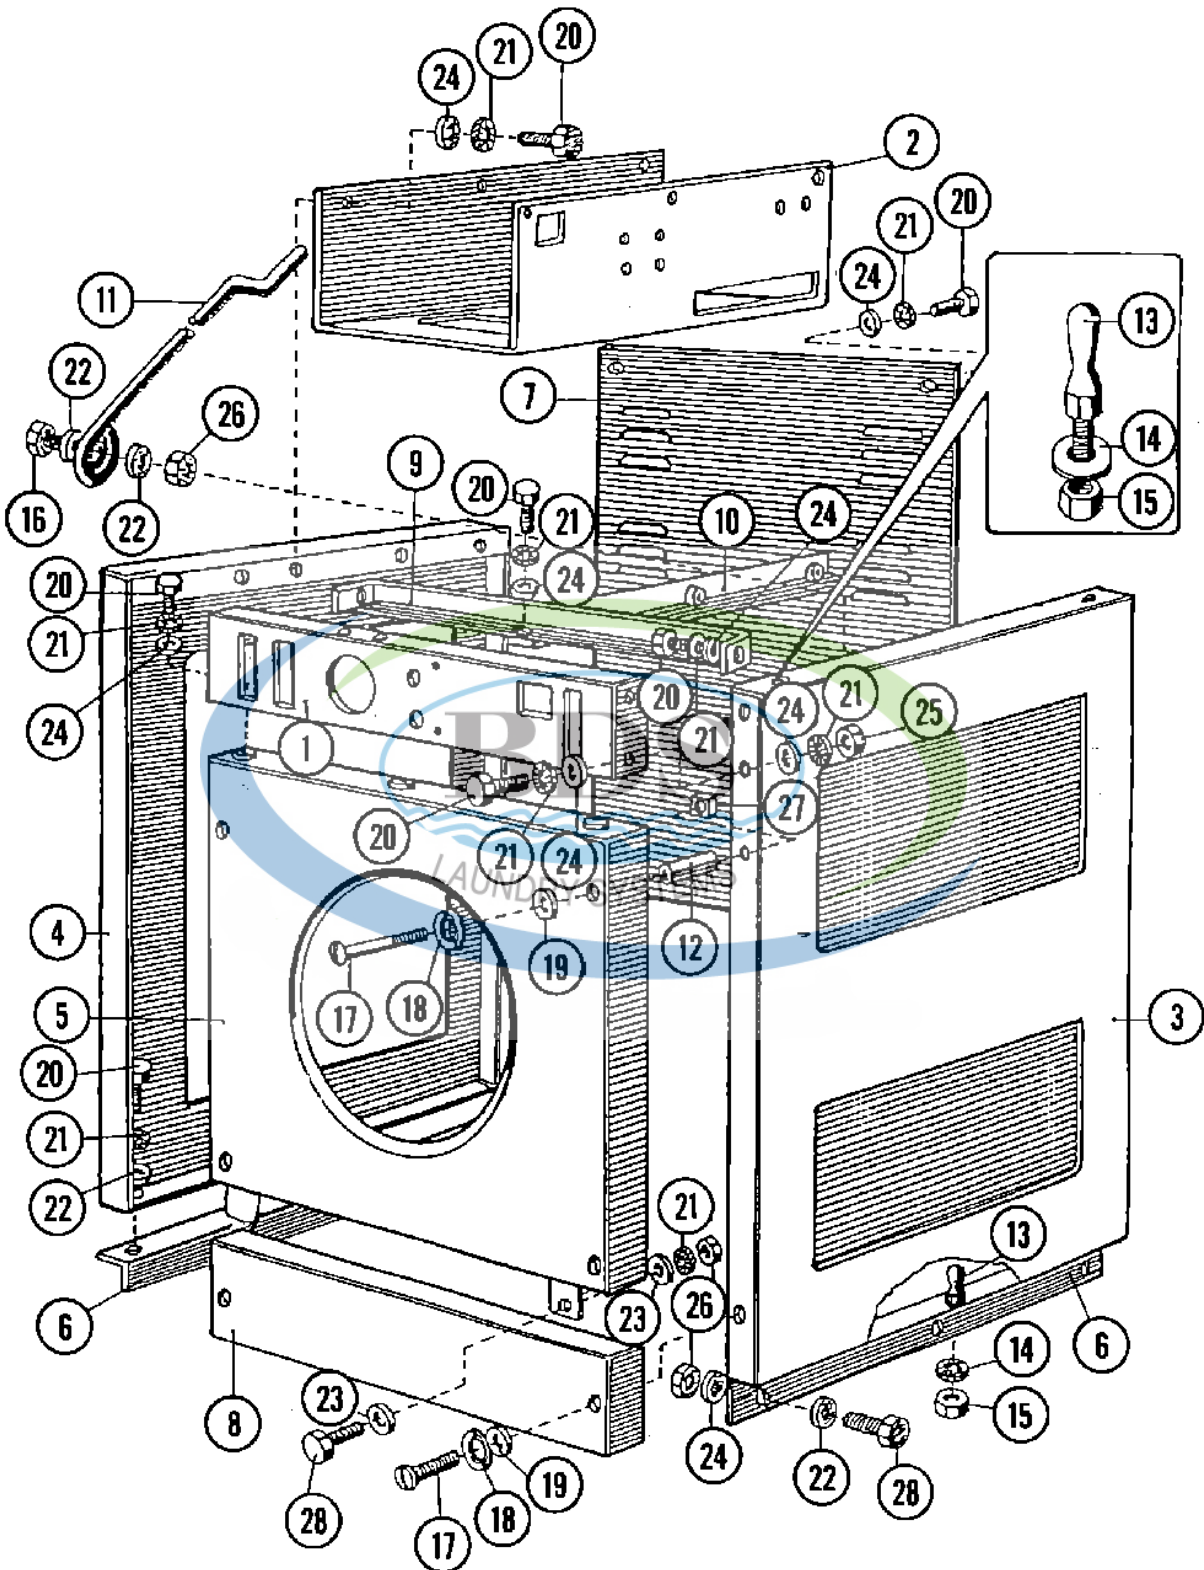

Ref #	Part Number	Qty.	Description
1	23001039	1	PLATE, BACK-UP (COIN METER)
1	NLA	-	PLATE, BACK-UP (OPL)
2	NLA	1	TRAY, ELEC. COMPONENTS
3	NLA	1	PANEL, SIDE (RT)
4	23001319	1	PANEL, SIDE (LT)
5	23001320	1	PANEL, FRONT (SS)COIN
6	NLA	1	PANEL, SUPPORT (LT)
6	23001324	1	(RT)
7	23002856	1	PANEL (REAR)
8	23001326	1	PANEL, ACCESS (LWR)
9	23001327	1	BEAM, CROSS
10	23001329	1	BRACE
11	NLA	1	SUPPORT ROD, TOP PANEL
12	23002860	1	SPACER, PANEL
13	23001332	1	PIN, SRV
14	23004485	1	LOCK WASHER (M5) LU
15	W10244602	1	NUT (M5) LU
16	NLA	1	BOLT (M6X25)
17	23003478	1	SCREW (M6 X 50)
18	23002457	1	WASHER, FINISHING
19	23002458	1	WASHER, FIBER (DIA. 15X7X3)
20	23001026	1	BOLT (M6 X 16)
21	23002756	1	LOCKWASHER (EXTERNAL TEETH M6)
22	23001309	1	WASHER (6.4) LU
23	23001309	1	WASHER (6.4) LU
24	23001027	1	WASHER (DIA. 12 X 6.5 X 1.6)
25	23003773	1	NUT (M6)
26	23001310	1	NUT, SELF LOCKING (M6)
27	NLA	1	NUT, CAGE
28	NLA	1	BOLT (M6X25)
29	23001548	1	HOLDER, CAPACITORS