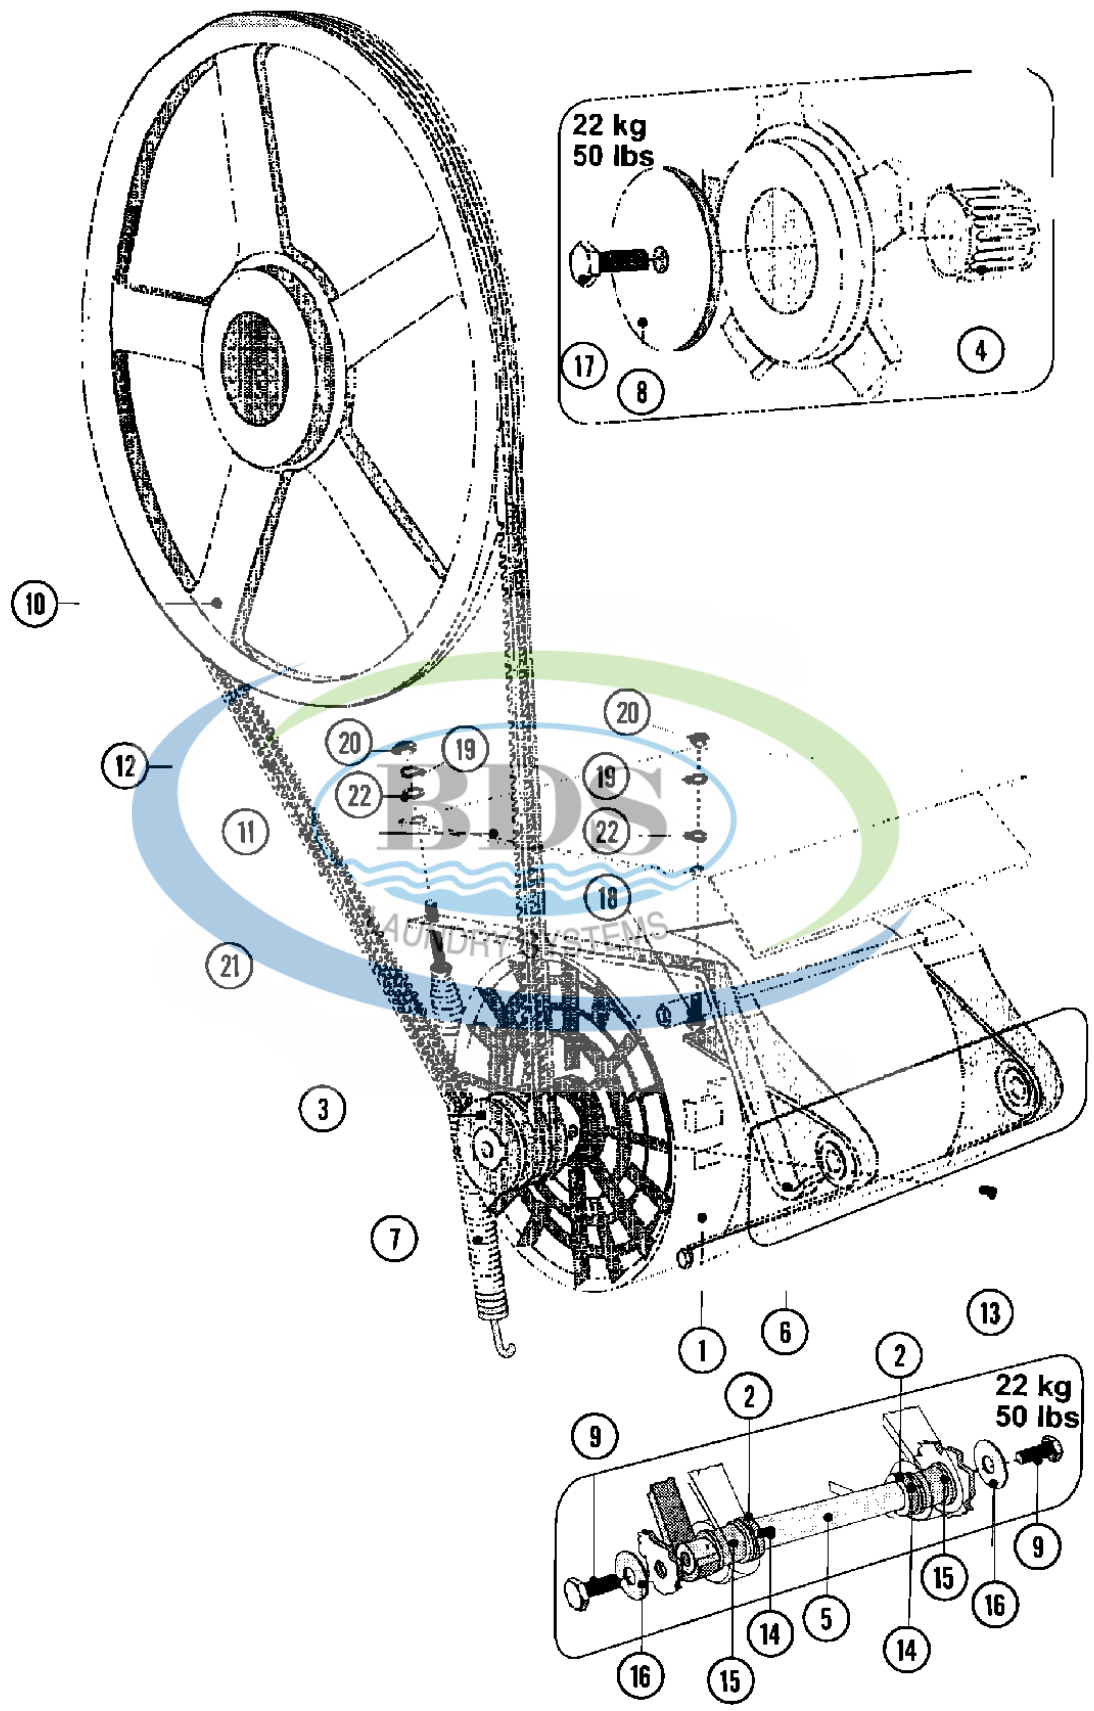

Ref #	Part Number	Qty.	Description
1	NLA	1	MOTOR (SINGLE PHASE-240/208V)
1	23001271	1	MOTOR (THREE PHASE 240/208V)
1	23002317	1	SWITCH, CENTRIFUGAL
2	23002925	2	SHAFT, SLIDING RING MOTOR
3	23001273	1	V-PULLEY (DIA. 53 X PZ 60HZ)
4	23001274	1	RING, TOLERANCE
5	23002969	1	SHAFT, MOTOR
6	23001278	1	BELT TENSIONER (SINGLE PHASE)
7	23001279	1	BELT, TENSION SPRING
8	23001281	1	WASHER (DIA. 90 X 10)
9	NLA	3	SCREW (M12 X 35)
10	23001285	1	BASKET PULLEY (DIA. 450)
11	NLA	1	MOTOR, PROTECTION SHIELD
12	23001287	3	V-BELT (XPZ X 1950)
13	23002929	2	SCREW, SOCKET SET (M8X10)
14	23002930	2	SCREW, SOCKET SET (M6X6)
15	23001291	2	BUSHING, RUBBER MOTOR MOUNT
16	23002657	2	WASHER (13)
17	23002931	1	SCREW (M14X50)
18	NLA	1	BOLT (M8X20)
19	23002932	2	WASHER, SPRING
20	23001014	3	NUT(M4)
21	NLA	1	SCREW (M12X70)
22	NLA	2	WASHER (8/6)