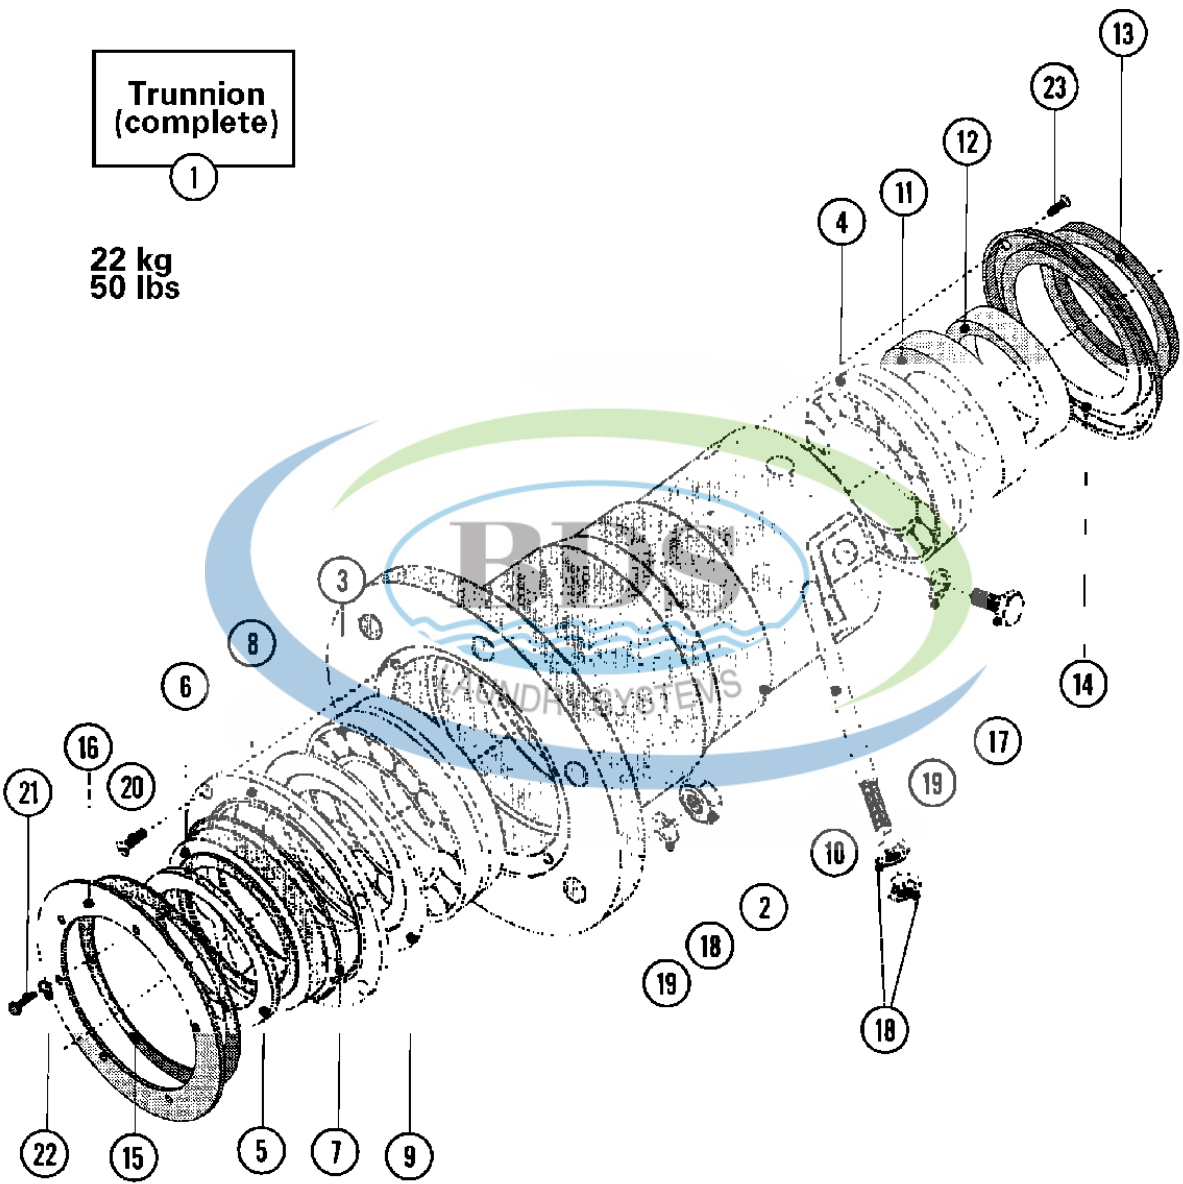

Ref #	Part Number	Qty.	Description
1	23002972	1	TRUNNION
2	23001209	1	TRUNNION (CASTING ONLY)
2	23003981	6	BEARING HOUSING STUD 14MM
3	23001210	1	FRONT BEARING
4	23001211	1	REAR BEARING
5	23001212	1	SEAL RING
6	23001213	1	WATER SEAL
7	NLA	1	O-RING
8	23001215	1	HOLDER, WATER SEAL
9	23001216	1	SHEILD BEARING
10	23002973	6	ROD, TENSION
11	23002974	1	RING, DISTANCE (STNLS)
12	23004290	1	BUSHING, BRASS
13	23001220	1	SEAL, AXIAL
14	23001221	1	SEAL, AXIAL HOLDER
15	23001222	1	GASKET, RUBBER
16	23001223	1	RING, CLAMP (STNLS STEEL)
17	23001224	6	SCREW (M14X25)
18	23001014	18	NUT (M4)
19	NLA	12	WASHER (14)
20	23001372	4	SCREW (M4 X 10 STNLS STEEL)
21	NLA	6	SCREW (M6X12)
22	23001228	6	RING, SEAL (DIA. 14 X 6.5 X 1)
23	23001229	6	SCREW (M6X10PK)