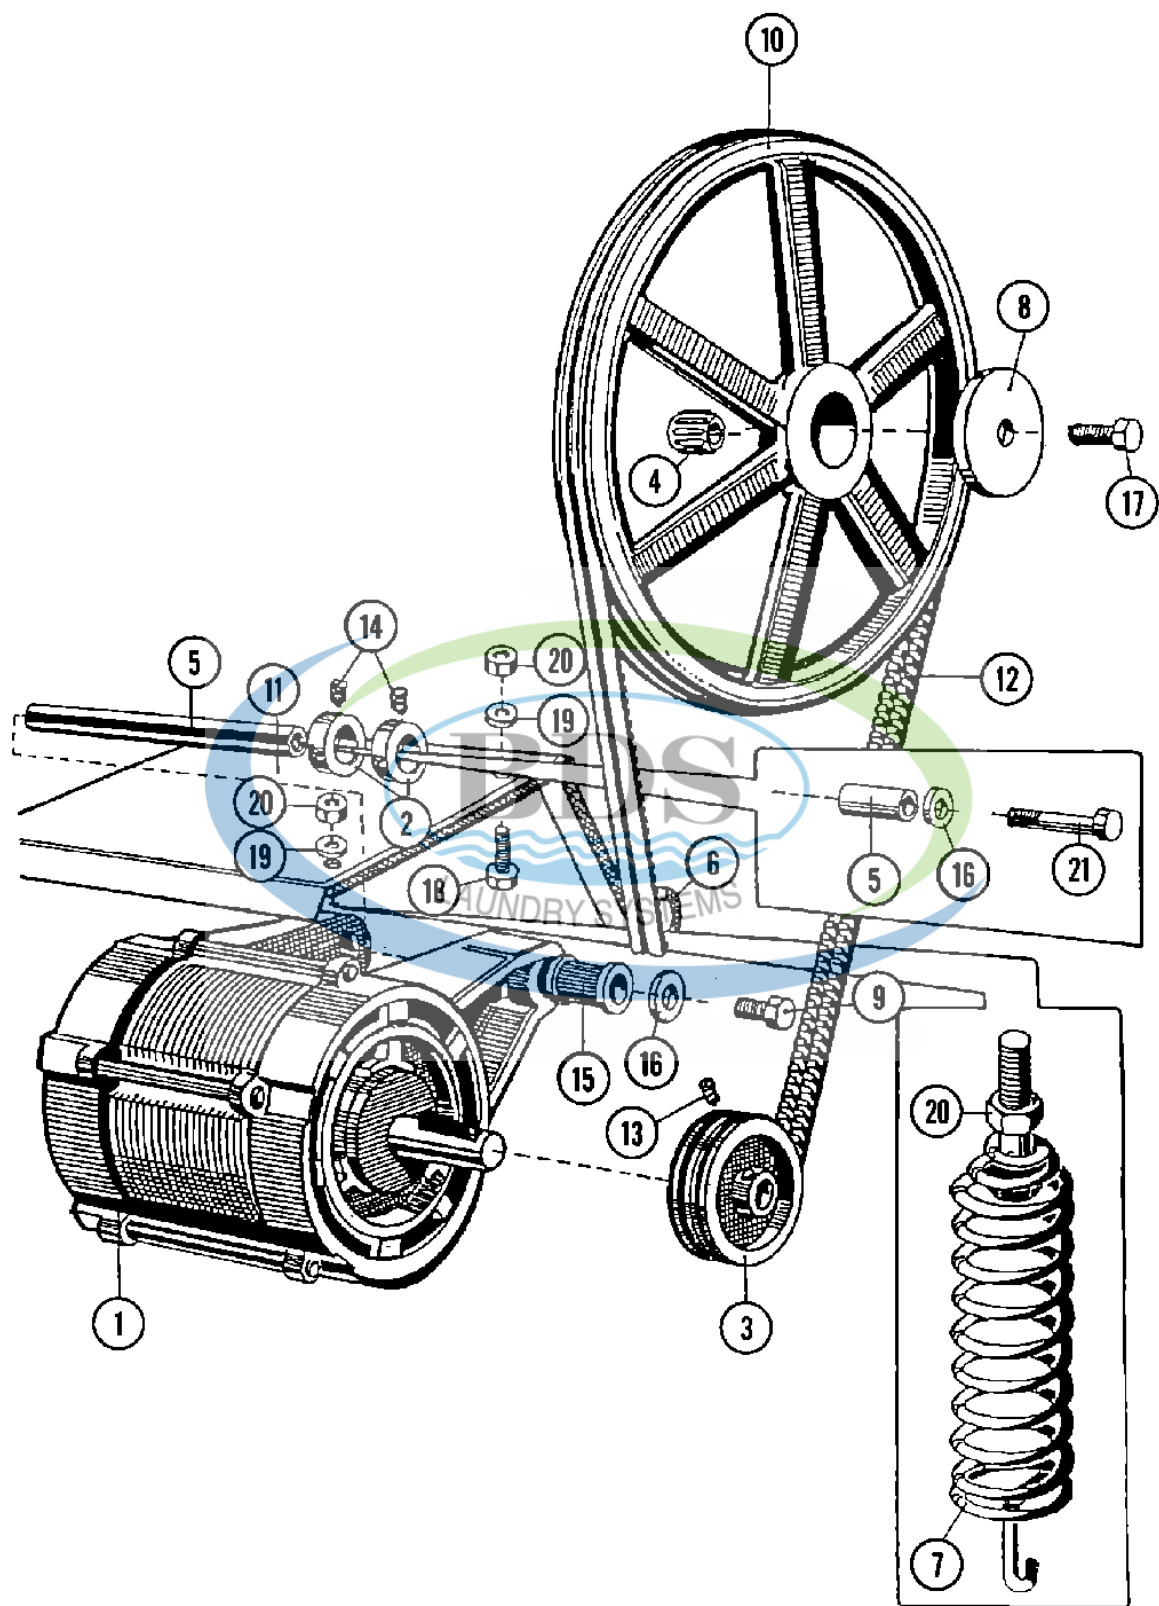

Ref #	Part Number	Qty.	Description
1	NLA	1	MOTOR (SINGLE PHASE-240/208V)
1	23001271	-	MOTOR (THREE PHASE 240/208V)
1	23002317	1	SWITCH, CENTRIFUGAL
2	23001272	1	COLLAR, RETAINER
3	23001273	1	V-PULLEY (DIA. 53 X PZ 60HZ)
4	23001274	1	RING, TOLERANCE
5	23001275	1	ROD, MOTOR SUPPORT
6	23001278	1	TENSIONER, BELT
7	23001279	1	BELT, TENSION SPRING
8	23001281	1	WASHER (DIA. 90 X 10)
9	23001283	1	BOLT (M12 X 35)
10	23001285	1	PULLEY, BASKET (DIA. 450)
11	23001286	1	SHIELD, MOTOR
12	23001287	1	V-BELT (XPZ X 1950)
13	23001289	1	SCREW, ALLEN SET (M8 X 10)
14	23001290	1	SCREW, ALLEN SET (M6 X 6)
15	23001291	1	BUSHING, RUBBER MOTOR MOUNT
16	23001292	1	WASHER (13)
17	NLA	1	BOLT (M14 X 50)
18	NLA	1	BOLT M8X20
19	23001265	1	WASHER (8)
20	23001266	1	NUT (M8)
21	23001294	1	BOLT (M12 X 70)