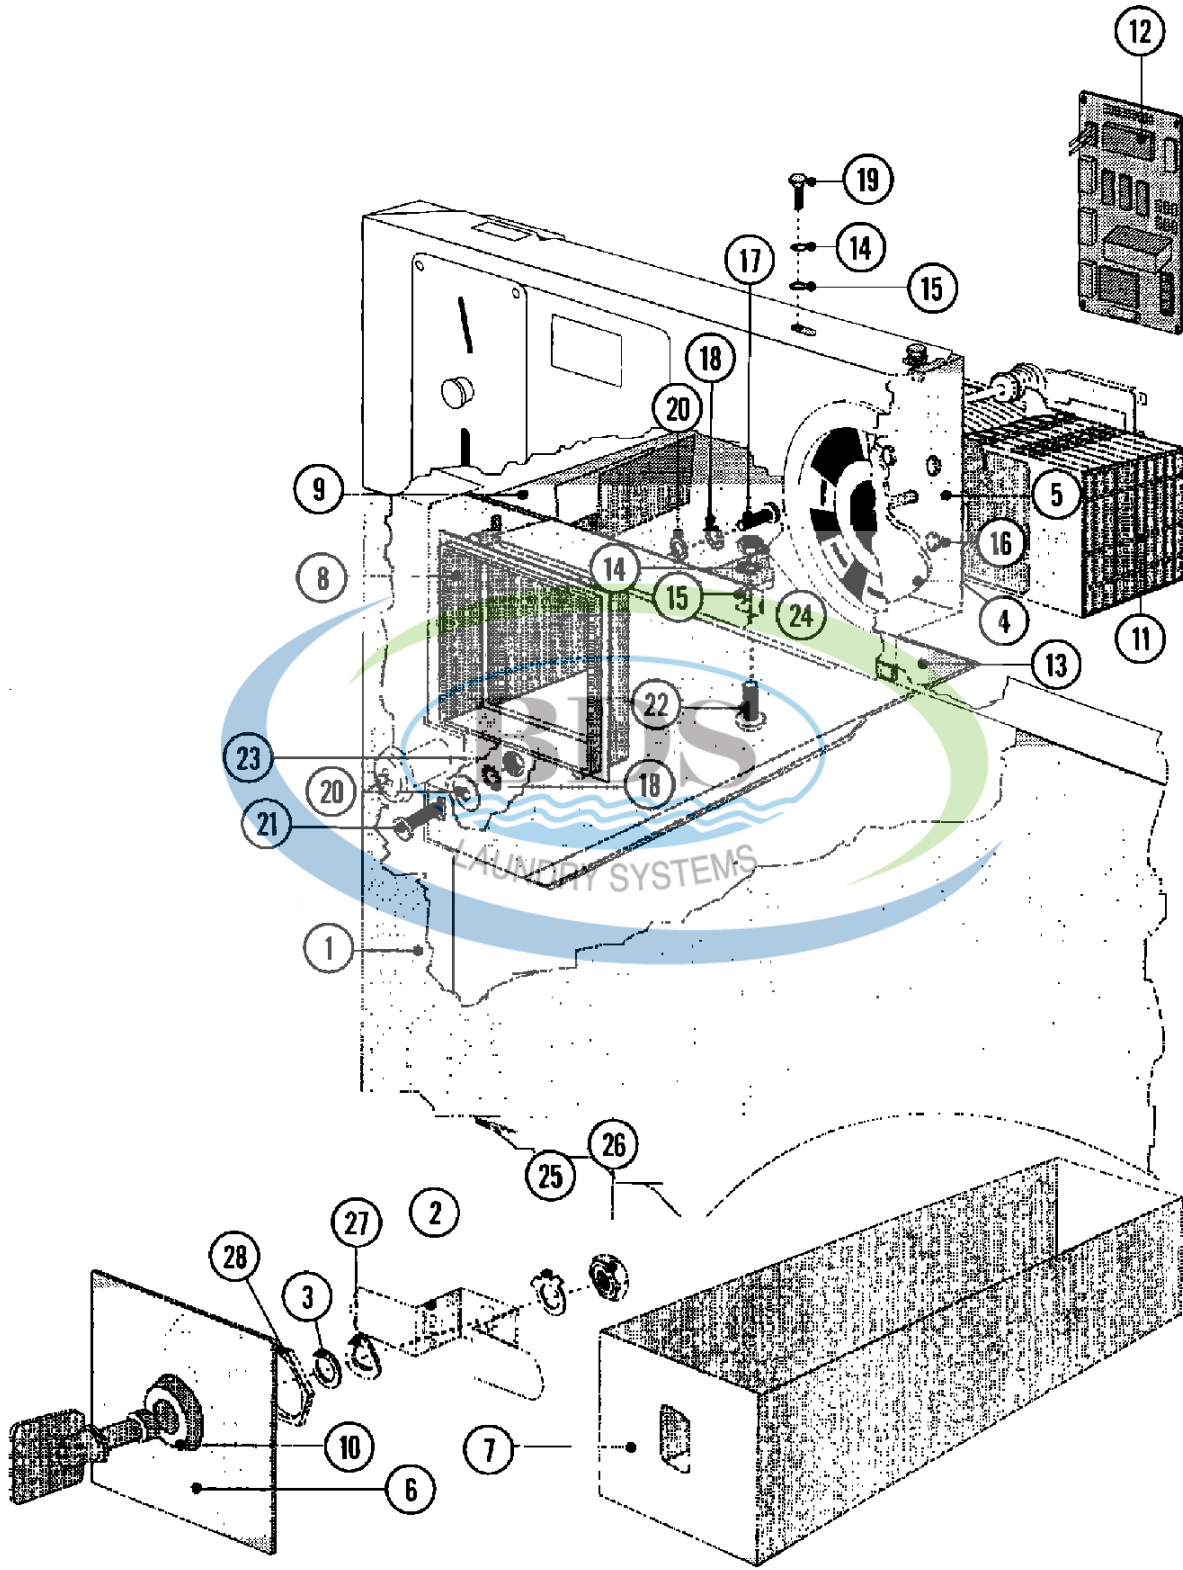

Ref #	Part Number	Qty.	Description
1	23001320	1	PANEL, FRONT (SS)COIN
2	23002879	1	CAM, COIN LOCK BOX
3	23001580	1	WASHER (6.4)
4	23001060	1	INDICATOR DISC, TIMER
5	NLA	1	TIMER, SUPPORT
6	23002881	1	PLATE, COIN VAULT ORNAMENTAL
7	23002882	1	BOX, COIN
8	23002883	1	VAULT, ORNAMENTAL
9	23002884	1	VAULT, COIN (SINGLE) LU
10	23002885	1	LOCK, COIN VAULT
11	23001065	1	TIMER (PR 6023 230V)
11	23003445	1	COIL (220V)
12	23001066	1	COIN COUNTER (W/LED DISPLAY)
12	-----	1	
12	23003987	1	COIN COUNTER HARN-MC
13	23001502	1	SUPPORT, COIN VAULT
14	23002756	4	WASHER
15	23001027	4	WASHER (DIA. 12 X 6.5 X 1.6)
16	23002886	4	SCREW (M4X4)
17	NLA	4	SCREW (M4X10)
18	NLA	5	WASHER (4)
19	23002461	2	SCREW (M6X16)
20	23002438	5	WASHER (4.3)
21	23001012	1	SCREW (M4 X 12 STNLS STEEL)
22	NLA	1	SCREW (M6X12)
23	23001014	1	NUT(M4)
24	23003773	2	NUT (M6)
25	NLA	1	WASHER, SELF LOCKING
26	NLA	1	NUT, LOCK (SMALL)
27	NLA	1	WASHER, SPRING LOCK
28	NLA	1	NUT, LOCK (BIG)
29	23001038	1	CONVERSION KIT (MC TO MN)
29	23002195	-	PC-PN CONVERSION KIT
29	23002333	-	PC TO PN CONVERSION (CSA)
29	23002334	1	MC TO MN CONVERS.(CSA)