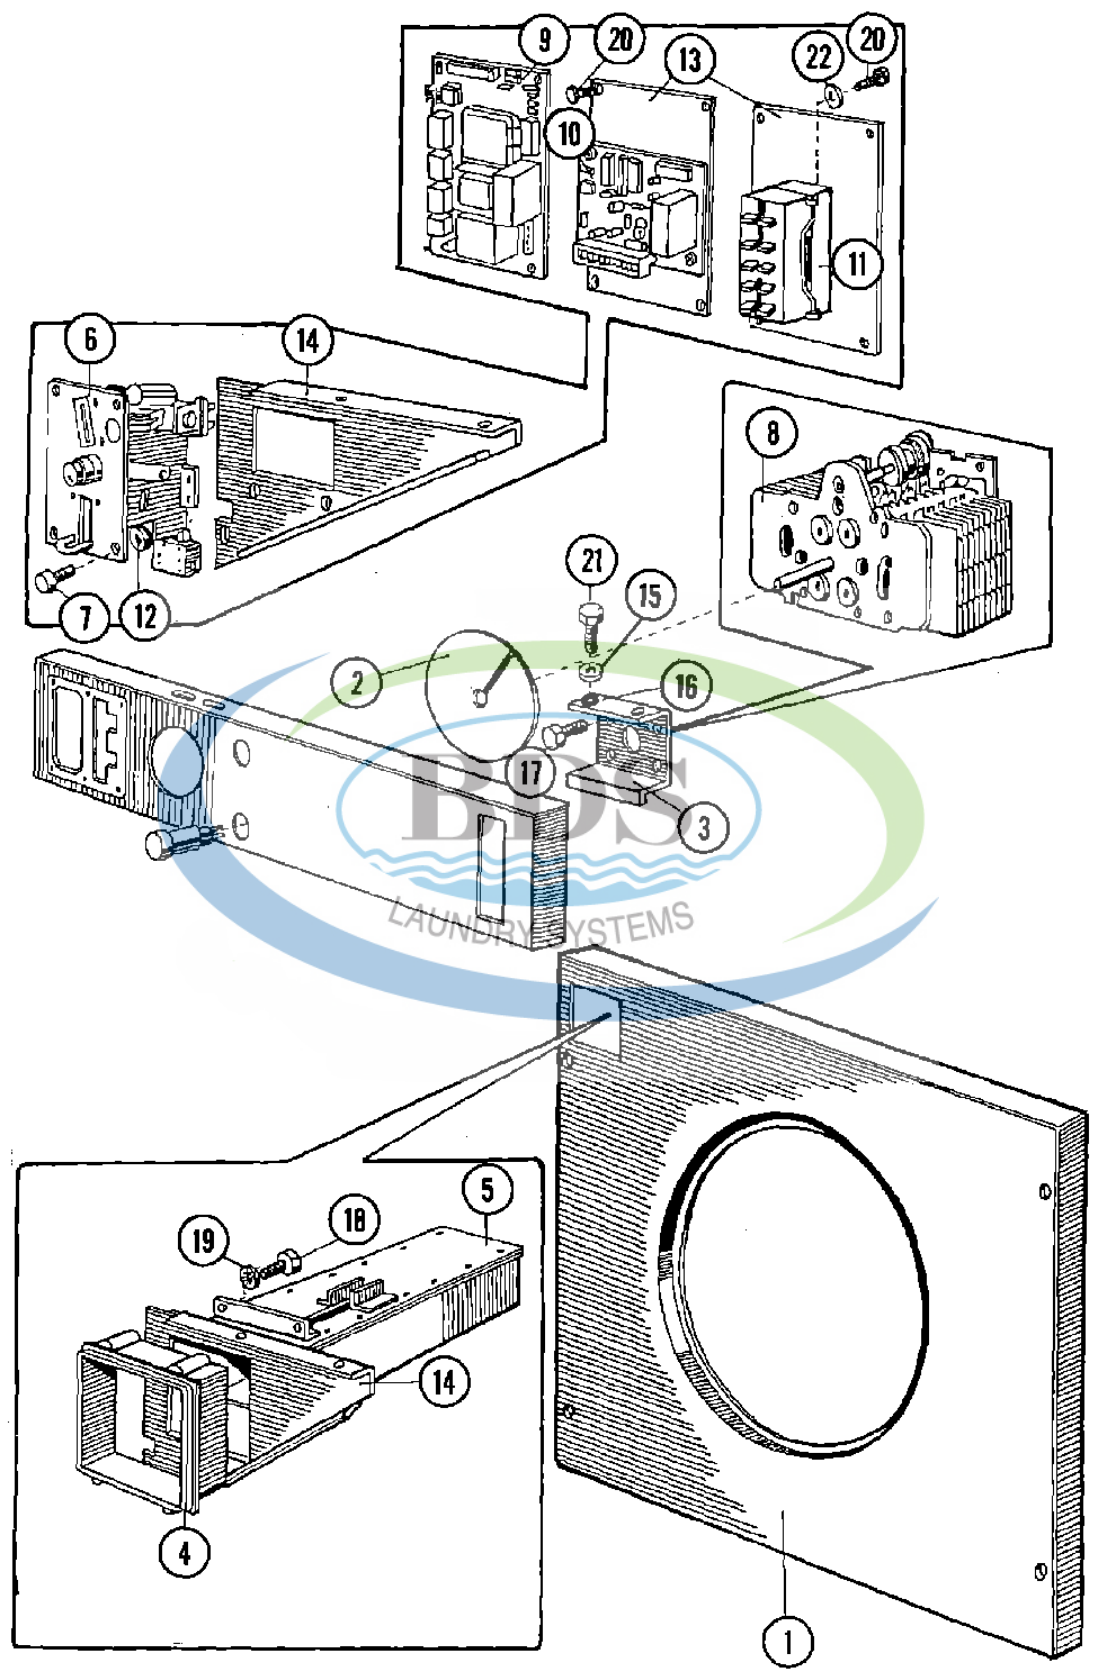

Ref #	Part Number	Qty.	Description
1	23001039	1	PLATE, BACK-UP (COIN METER)
2	23001495	1	PANEL, CONTROL
3	23001063	1	METER, COIN (25 CENTS-240V)
4	NLA	1	PLATE, COIN COUNTER INSERT
5	23001042	1	SWITCH, PROGRAM SELECTOR
6	NLA	1	DISC, INDICATOR (ENGLISH)
7	NLA	1	RING, INDIC. DISC ORNAMENTAL
8	23001046	1	LAMP, INDICATOR
9	NLA	1	LENS
9	NLA	1	LENS, TRANSPARENT RED
9	NLA	1	LENS, ALUMINIUM
10		1	COINS, STICKER (ON REQUEST)
11	NLA	1	PLATE, MOUNTING
12	NLA	1	MOUNTING PLATE, START RELAY
13	NLA	1	SCREW (M3 X 6 CROSS RECESSED)
14	NLA	1	NUT (M3)
15	23001054	1	WASHER, LOCKING
16	NLA	1	NUT (M4)
17	23001056	1	WASHER (4.3)
18	NLA	1	SPEEDNUT (M3)
19	23001058	1	SPACER
20	23001013	1	LOCKWASHER (EXTERNAL TEETH M4)
21	23001064	1	SCREW, ORNAMENTAL (M3 X 10)
22	23002324	1	WASHER
23	23002325	1	WASHER
24	23001038	1	CONVERSION KIT (MC TO MN)

Ref #	Part Number	Qty.	Description
1	23001320	1	PANEL, FRONT (STNLS STEEL)
2	23001060	1	INDICATOR DISC, TIMER
3	23001061	1	TIMER, SUPPORT
4	23001062	1	COLLAR, COIN VAULT
5	23001349	1	VAULT, COIN
6	23001063	1	METER, COIN (25 CENTS-240V)
6	23003445	1	COIL (220V)
6	23003987	1	COIN COUNTER HARN-MC
7	23001064	1	SCREW, ORNAMENTAL (M3 X 10)
8	23001065	1	TIMER (PR 6023 230V)
8	23002204	1	MOTOR, TIMER (230V-LARGE)
9	23001066	1	COUNTER, COIN (W/LED DISPLAY)
9	-----	1	MEMORY
9	23003987	1	COIN COUNTER HARN-MC
10	NLA	1	NOT REQUIRED PART OR SEE NOTE
11	23001068	1	RELAY, START
12	NLA	1	NUT (M3)
13	NLA	1	MOUNTING PLATE, START RELAY
14	23001502	1	SUPPORT, COIN VAULT
15	23002756	1	LOCKWASHER (EXTERNAL TEETH M6)
16	23001027	1	WASHER (DIA. 12 X 6.5 X 1.6)
17	23001069	1	BOLT (M4X4)
18	23001070	1	SCREW (M4X10)
19	23001013	1	LOCKWASHER (EXTERNAL TEETH M4)
20	NLA	1	SCREW (M3 X 6 CROSS RECESSED)
21	23001026	1	BOLT (M6 X 16)
22	23001054	1	LOCKWASHER
23	23001038	1	CONVERSION KIT (MC TO MN)
23	23002195	-	PC-PN CONVERSION KIT
23	23002333	-	PC TO PN CONVERSION (CSA)
23	23002334	1	MC TO MN CONVERS.(CSA)