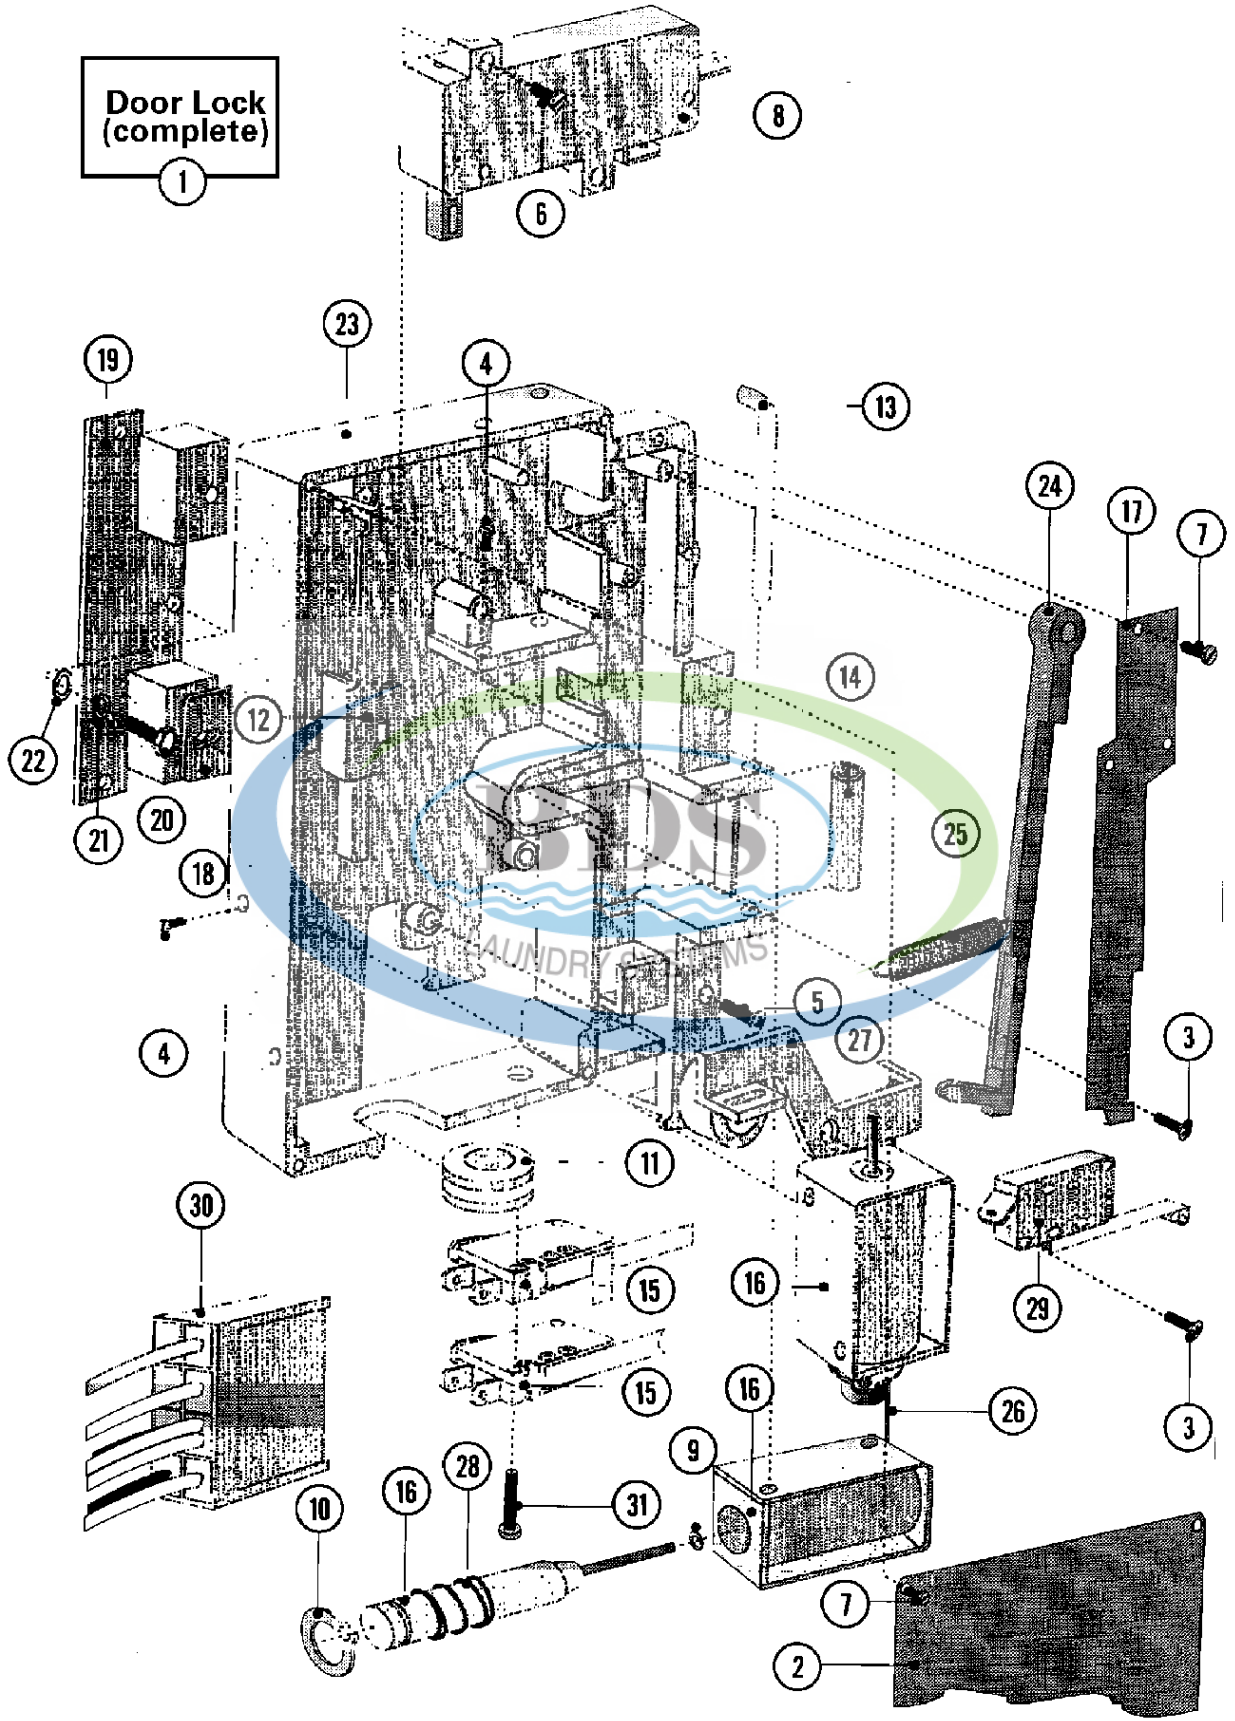

Ref #	Part Number	Qty.	Description
1	23003679	-	(COMPLETE)
1	NLA	-	
2	23001130	1	PLATE, COVER (STNLS STEEL)
3	23001131	3	SCREW (M3 X 14 CROSS RECESSED)
4	23001132	4	SCREW (M3 X 4 CROSS RECESSED)
5	23001133	2	SCREW (M5X25 STAINLESS STEEL)
6	23001070	2	SCREW (M4X10)
7	23001134	1	BOLT (M3 X 6)
8	23001135	1	BIMETAL, ACTUATOR (230V)
9	23001136	1	WASHER (DIA. 5.1 X 3.3 X 0.1)
10	23001137	1	RING, RETAINING (G10)
11	23001138	1	BUSHING, CABLE PASSAGE
12	23001140	1	BAR, LOCKING
13	23001142	1	RETAINER, LOCK TUBE (DIA.4X45)
14	23001143	1	LOCK TUBE (DIA. 4X23.5 STNLS)
15	23001144	1	MICROSWITCH, SHORT LEVER
16	23001146	1	COIL (240V)
16	23001147	1	COIL (120V)
17	23001149	1	LEAF SPRING, LATCH BAR
18	23001368	1	SHIM
19	23001156	1	SPACER, LOCK
20	NLA	3	SCREW (M6X12)
21	23001158	3	WASHER (6)
22	23001608	3	WASHER (DIA. 14X8.6X1 STNLS)LU
23	Y23002898	1	GROUND, PLATE LOCK
24	23002899	1	HANDLE, LOCKING PART
25	23002900	1	SPRING, LOCKING PART
26	NLA	1	CORD, OPENING
27	NLA	1	LEVEL, OPENING
28	23002903	1	SPRING, LOCKING PART
29	23002337	1	MICROSWITCH W/ ROLLER ARM
30	23002904	1	WIRING, DOOR LOCK
30	23002905	-	WIRING, DOOR LOCK
31	23002906	2	SCREW (M3X25)