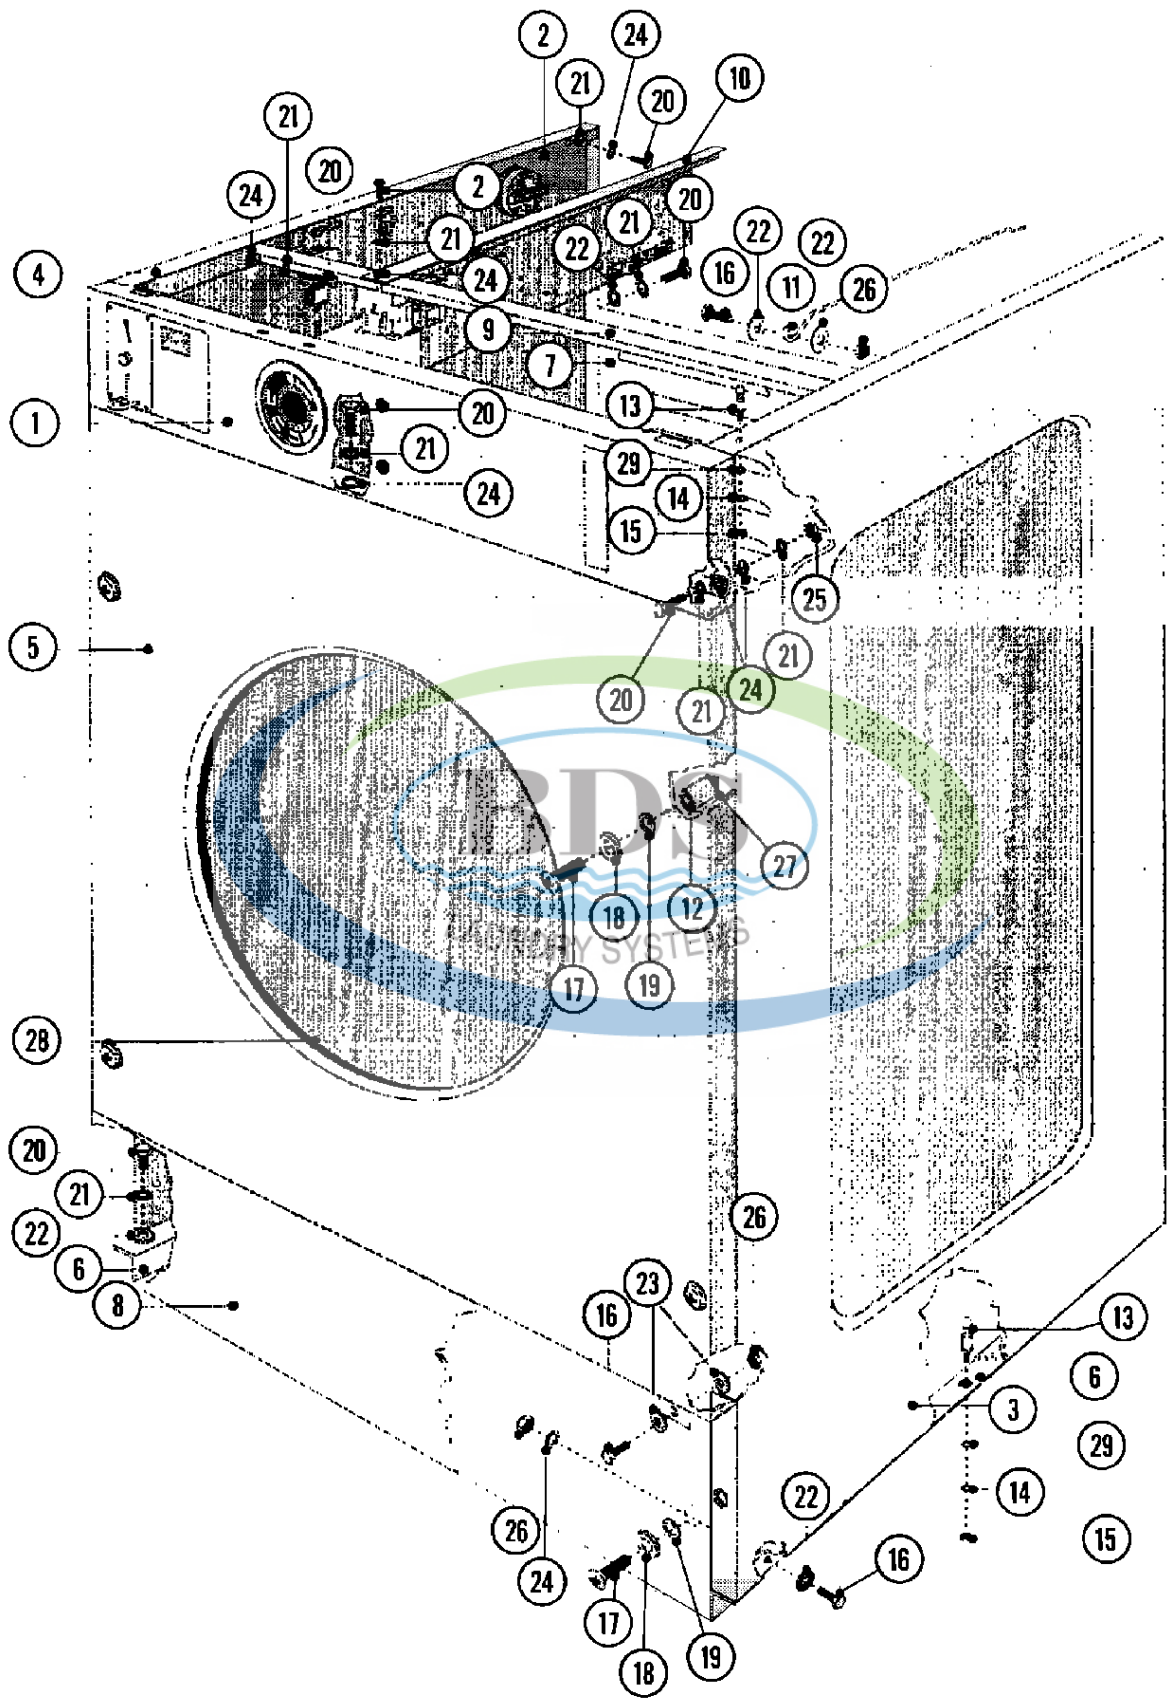

Ref #	Part Number	Qty.	Description
1	23002848	-	PANEL, CONTROL (PUSH BUTTON)
1	23002849	1	PANEL, CONTROL (COIN METER)
2	NLA	1	COMPONENTS, BOX ELEC.
3	NLA	1	PANEL, SIDE (RT)
4	NLA	1	PANEL, SIDE (LT)
5	23001320	1	PANEL, FRONT (SS)COIN
5	23002853	-	PANEL, FRONT (STNLS STEEL)
6	23002964	1	SUPPORT, PANEL (RT)
6	23002965	1	PANEL, SUPPORT (LT)
7	23002856	1	PLATE, BACK
8	23002857	1	PANEL, SERVICE (STAINLESS)
9	NLA	1	BEAM, CROSS
10	NLA	1	HOLDER, BOX
11	NLA	1	SUPPORT ROD, TOP PANEL
12	23002860	4	TUBE, DISTANCE
13	23001332	4	PIN, SRV
14	23004485	4	WASHER, LOCK
15	23002466	4	NUT (M5)
16	23002861	9	SCREW (M6X25) LU
17	23003478	6	SCREW (M6 X 50)
18	23002457	6	WASHER, FINISHING
19	23002458	6	WASHER, FIBER (DIA. 15X7X3)
20	23002461	34	SCREW (M6X16)
21	23002756	38	WASHER
22	23001309	20	WASHER (6.4) LU
23	23001203	8	WASHER (DIA. 16 X 8.4 X 1.6)
24	NLA	22	WASHER (6)
25	23003773	4	NUT (M6)
26	23001310	8	NUT
27	NLA	4	NUT, CAGE
28	23002473	1	TRIM, RUBBER
29	23001708	4	WASHER (5,3)