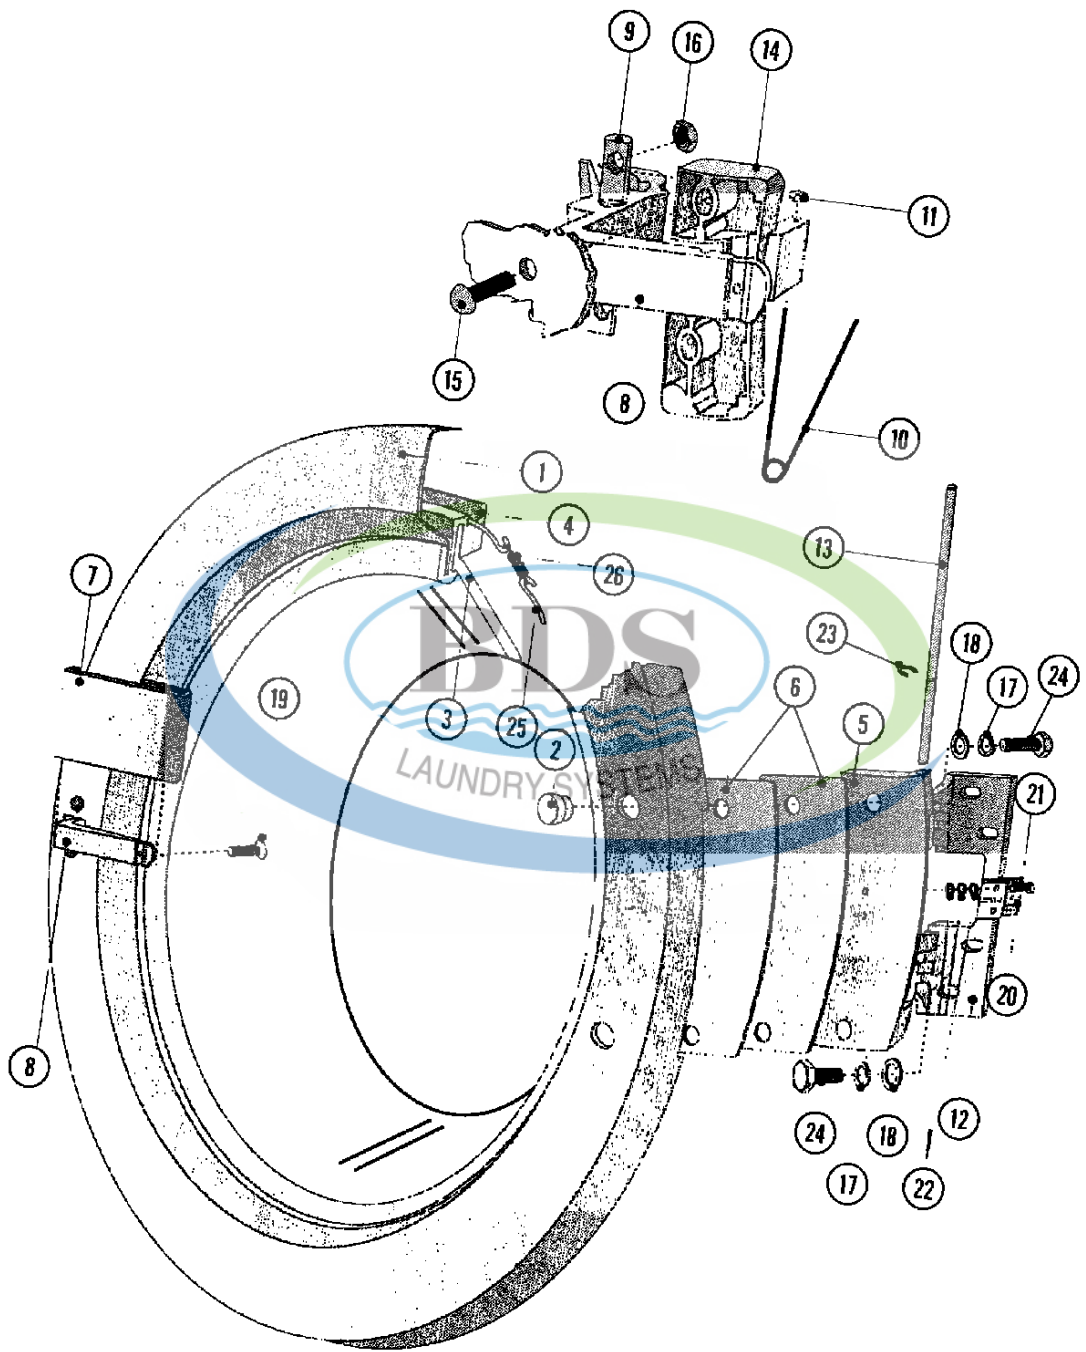

Ref #	Part Number	Qty.	Description
1	23001161	1	RING, DOOR
2	23001162	2	NUT, ORNAMENTAL (STNLS STEEL)
3	23001163	1	GLASS, DOOR
4	23001164	1	GASKET, DOOR GLASS
5	23001165	1	PLATE, HINGE
6	23001166	3	SHIM, HINGE PLATE
7	12001889	1	KIT, DOOR HANDLE ASSEMBLY HANDLE FRONT & BACK IN...
7	12001889	1	HANDLE, DOOR
8	23003634	1	LEVER, DOOR
8	NLA	1	LEVER, HANDLE
9	23001168	1	SHAFT, LEVER
10	23001169	1	SPRING, HANDLE LEVER
11	NLA	1	SPEEDNUT (M3)
12	23001171	1	BASE, HINGE
13	23001172	1	SHAFT, DOOR HINGE
14	23001173	1	HANDLE, LEVER PLATE
15	23002937	2	SCREW (M6X26)
16	23001176	1	NUT (M6 STAINLESS STEEL)
16	23002280	2	NUT M6
17	23001608	6	WASHER (DIA. 14X8.6X1 STNLS)LU
17	23001158	6	WASHER (6)
18	NLA	6	WASHER (M6)
19	23001621	1	SCREW (M4X12) LU
19	NLA	1	SCREW (M4X8)
20	23001178	1	MICROSWITCH, ACTIVATING PLATE
21	23001781	2	BOLT (M4X10)
22	23001708	2	WASHER (5.3)
23	23001181	1	RETAINING RING (DIA. 8)
24	23002462	2	BOLT (M6X20)
25	23001185	1	DOORSEAL, TENSION RING
26	23001186	1	DOORSRING, TENSION SPRING