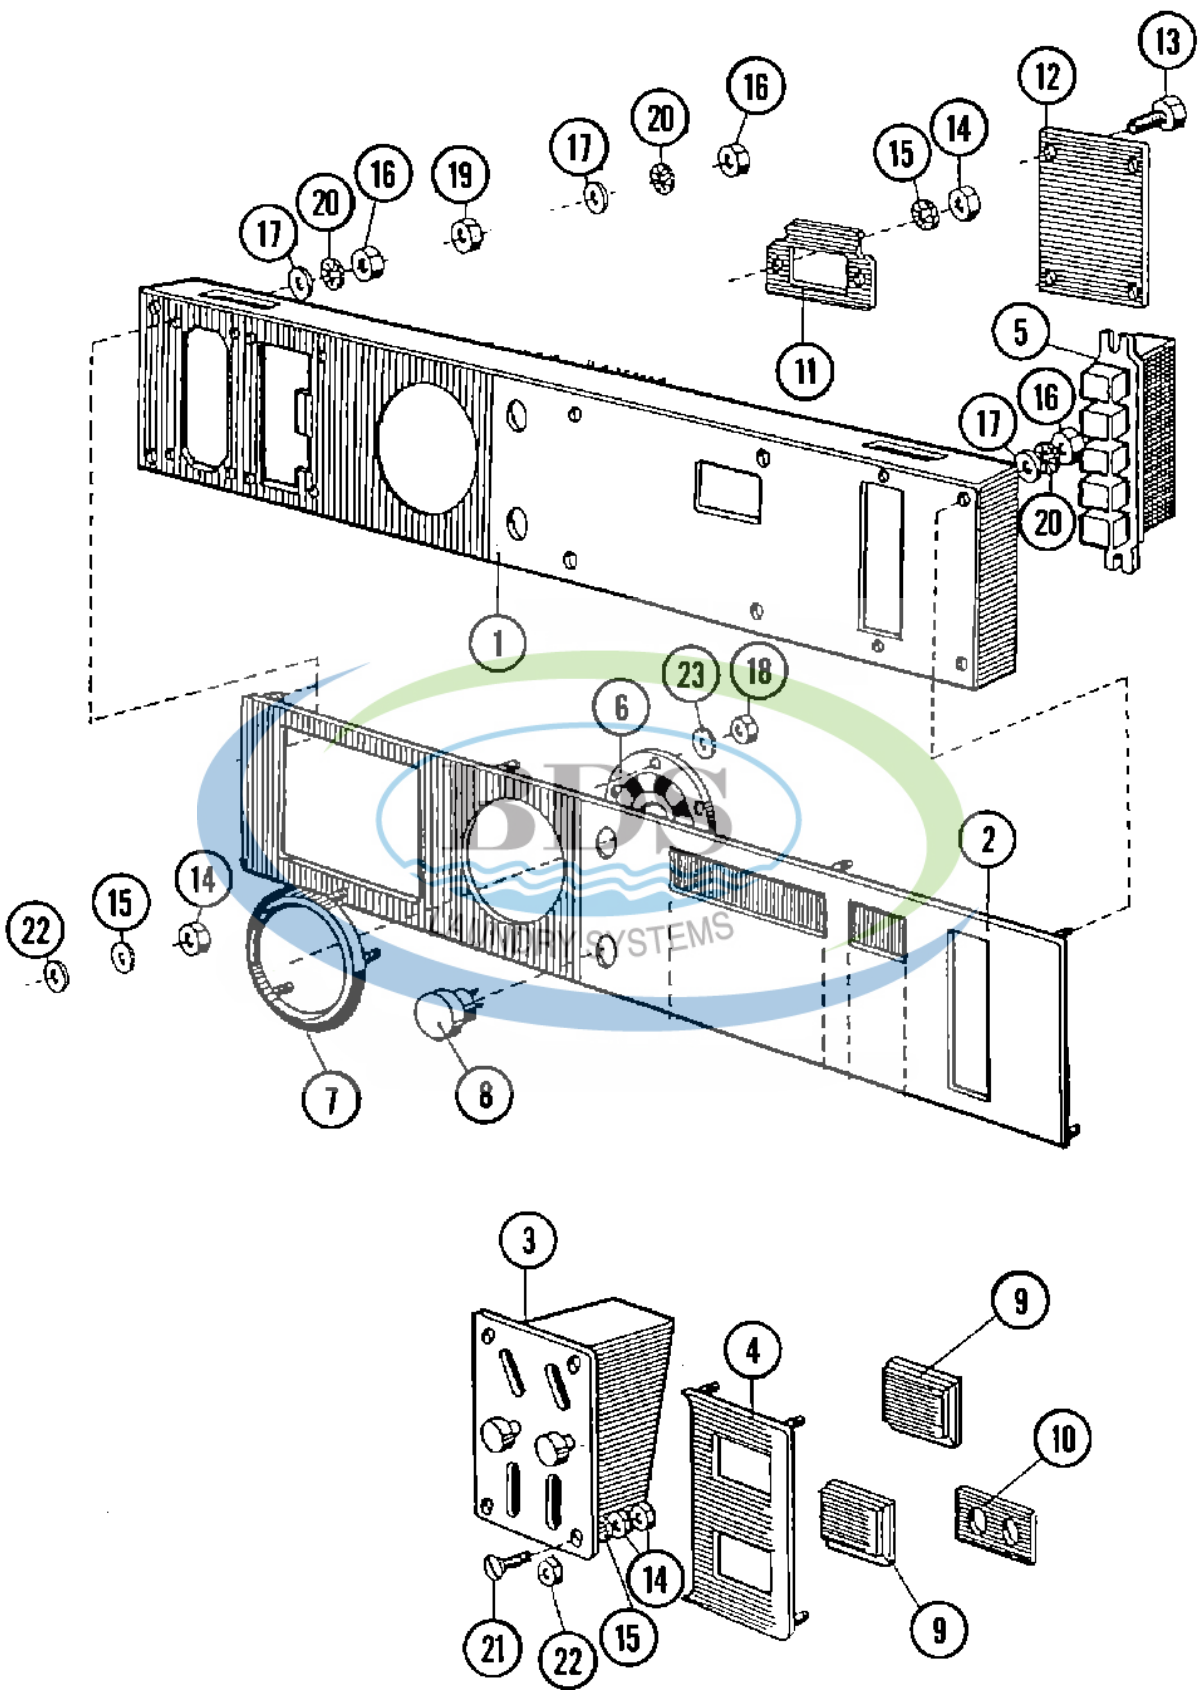

Ref #	Part Number	Qty.	Description
1	NLA	1	COVER, TOP
2	23001003	1	RUBBER COVER, SOAP BOX
3	23002893	1	LATH, RUBBER COVER SOAP BOX
4	23001005	1	RUBBER HOSE, SOAP BOX
5	23001006	2	LOCK, TOP PANEL
6	23001007	2	WASHER, FIBER
7	23001008	2	LOCK NUT (LARGE)
8	23001009	2	LOCK HOOK (SHORT)
9	23001011	2	NUT
10	23001012	3	SCREW (M4 X 12 STNLS STEEL)
11	23002674	3	WASHER
12	23002652	3	NUT (QTY OF 4 = 1 PIECE)
13	23001015	1	RUBBER SEAL, SOAP BOX
14	23001016	1	SOAP BOX HOUSING
15	23001017	1	SOAP BOX INSERT
16	23001018	1	SIPHON
17	23001019	1	TRAY
18	23001020	1	COVER, PLATE
19	23001021	1	DRAWER, PREWASH
20	23001022	1	DRAWER, MAIN WASH
21	23001023	1	DRAWER, LAST RINSE
22	NLA	8	SCREW
23	23001025	1	CLAMP, HOSE (DIA 90/110)
24	23002462	4	SCREW (M6 X 20) LU
25	23001027	6	WASHER (DIA. 12 X 6.5 X 1.6)
26	23002756	4	WASHER
27	23003484	4	SCREW (M5X15)
28	23001030	4	HINGE, TOP COVER
29	23001031	2	SHAFT, HINGE (10 X 56 BRASS)
30	23001032	2	CLAMP, SRV
31	23001033	4	RIVETS, BLIND (DIA. 3.2 X 8)LU
32	23003773	2	NUT (M6)

Ref #	Part Number	Qty.	Description
1	23001039	1	PLATE, BACK-UP (COIN METER)
2	23001495	1	PANEL, CONTROL
3	23001063	1	METER, COIN (25 CENTS-240V)
4	NLA	1	PLATE, COIN COUNTER INSERT
5	23001042	1	SWITCH, PROGRAM SELECTOR
6	NLA	1	DISC, INDICATOR (ENGLISH)
7	NLA	1	RING, INDIC. DISC ORNAMENTAL
8	23001046	1	LAMP, INDICATOR
9	NLA	1	LENS
9	NLA	1	LENS, TRANSPARENT RED
9	NLA	1	LENS, ALUMINIUM
10		1	COINS, STICKER (ON REQUEST)
11	NLA	1	PLATE, MOUNTING
12	NLA	1	MOUNTING PLATE, START RELAY
13	NLA	1	SCREW (M3 X 6 CROSS RECESSED)
14	NLA	1	NUT (M3)
15	23001054	1	WASHER, LOCKING
16	NLA	1	NUT (M4)
17	23001056	1	WASHER (4.3)
18	NLA	1	SPEEDNUT (M3)
19	23001058	1	SPACER
20	23001013	1	LOCKWASHER (EXTERNAL TEETH M4)
21	23001064	1	SCREW, ORNAMENTAL (M3 X 10)
22	23002324	1	WASHER
23	23002325	1	WASHER
24	23001038	1	CONVERSION KIT (MC TO MN)