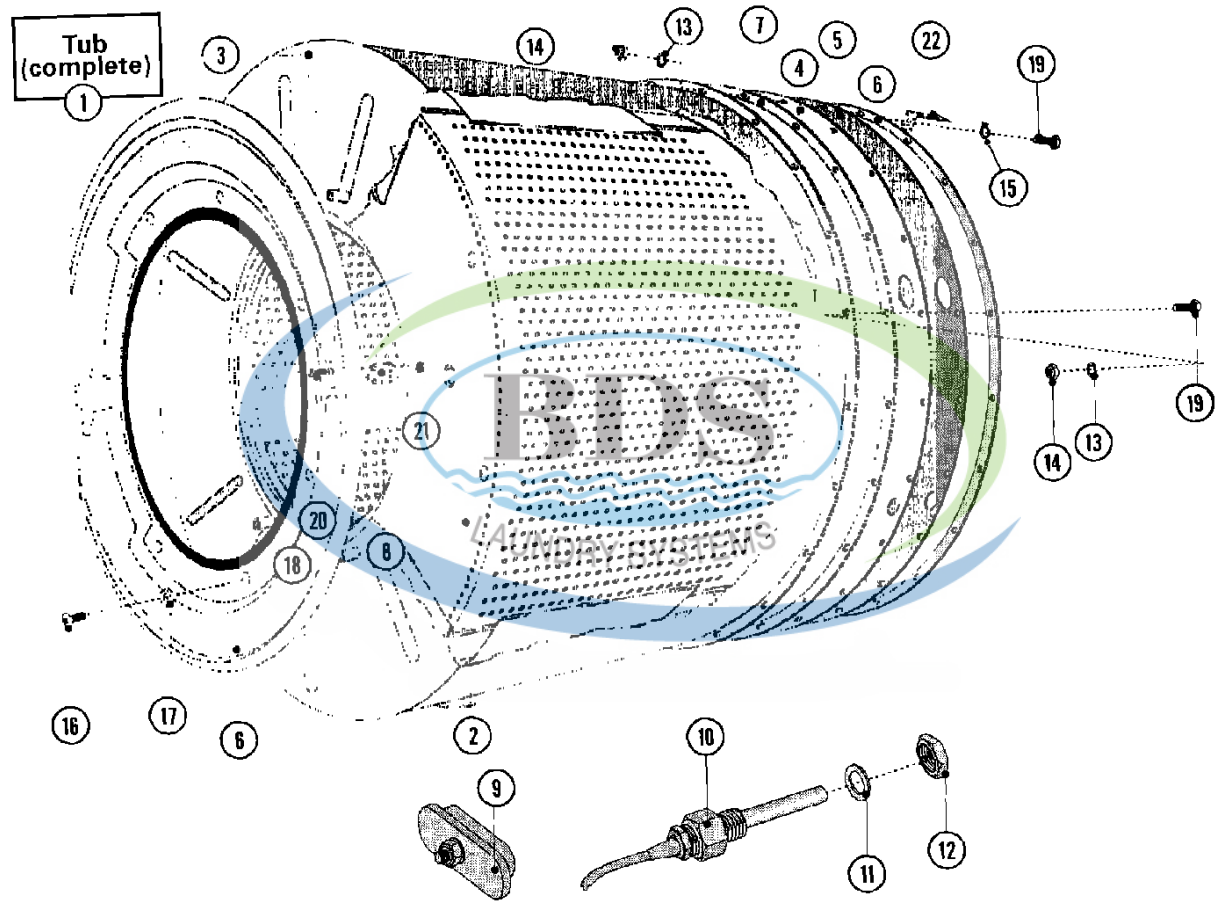

Ref #	Part Number	Qty.	Description
1	NLA	1	TUB (COMPLETE)
2	23003818	1	DRUM AND SHAFT MFR 50
3	23002971	1	TUB
4	23001194	1	BACKPLATE (STNLS STEEL)
4	NLA	1	PLATE, BASE
5	23001196	1	BACKPLATE (IRON)
5	23003981	6	BEARING HOUSING STUD 14MM
6	23001198	1	SHIELD
7	23001199	1	GASKET, REAR SHELL (24 HOLES)
8	23001200	1	HINGE, MIRCO SWITCH
9	23001594	3	BLIND, HEATING ELEMENT
10	23001592	1	ADAPTOR
11	23002179	1	WASHER
12	23002936	1	NUT, SENSOR BUSHING
13	23002358	24	WASHER (M8)
14	23001607	24	NUT (M8)
15	23001203	24	WASHER (DIA. 16 X 8.4 X 1.6)
16	23002617	4	SCREW (M4X8)
17	23001204	4	WASHER, FINISHING (DIA. 5)
18	23001088	1	RUBBER TRIM
19	23002847	24	SCREW (M8X45)
20	23001089	2	SCREW (M4 X 16 CK)
21	23001055	2	NUT (M4)
22	23001206	3	BRACKET, MOTOR HARNESS