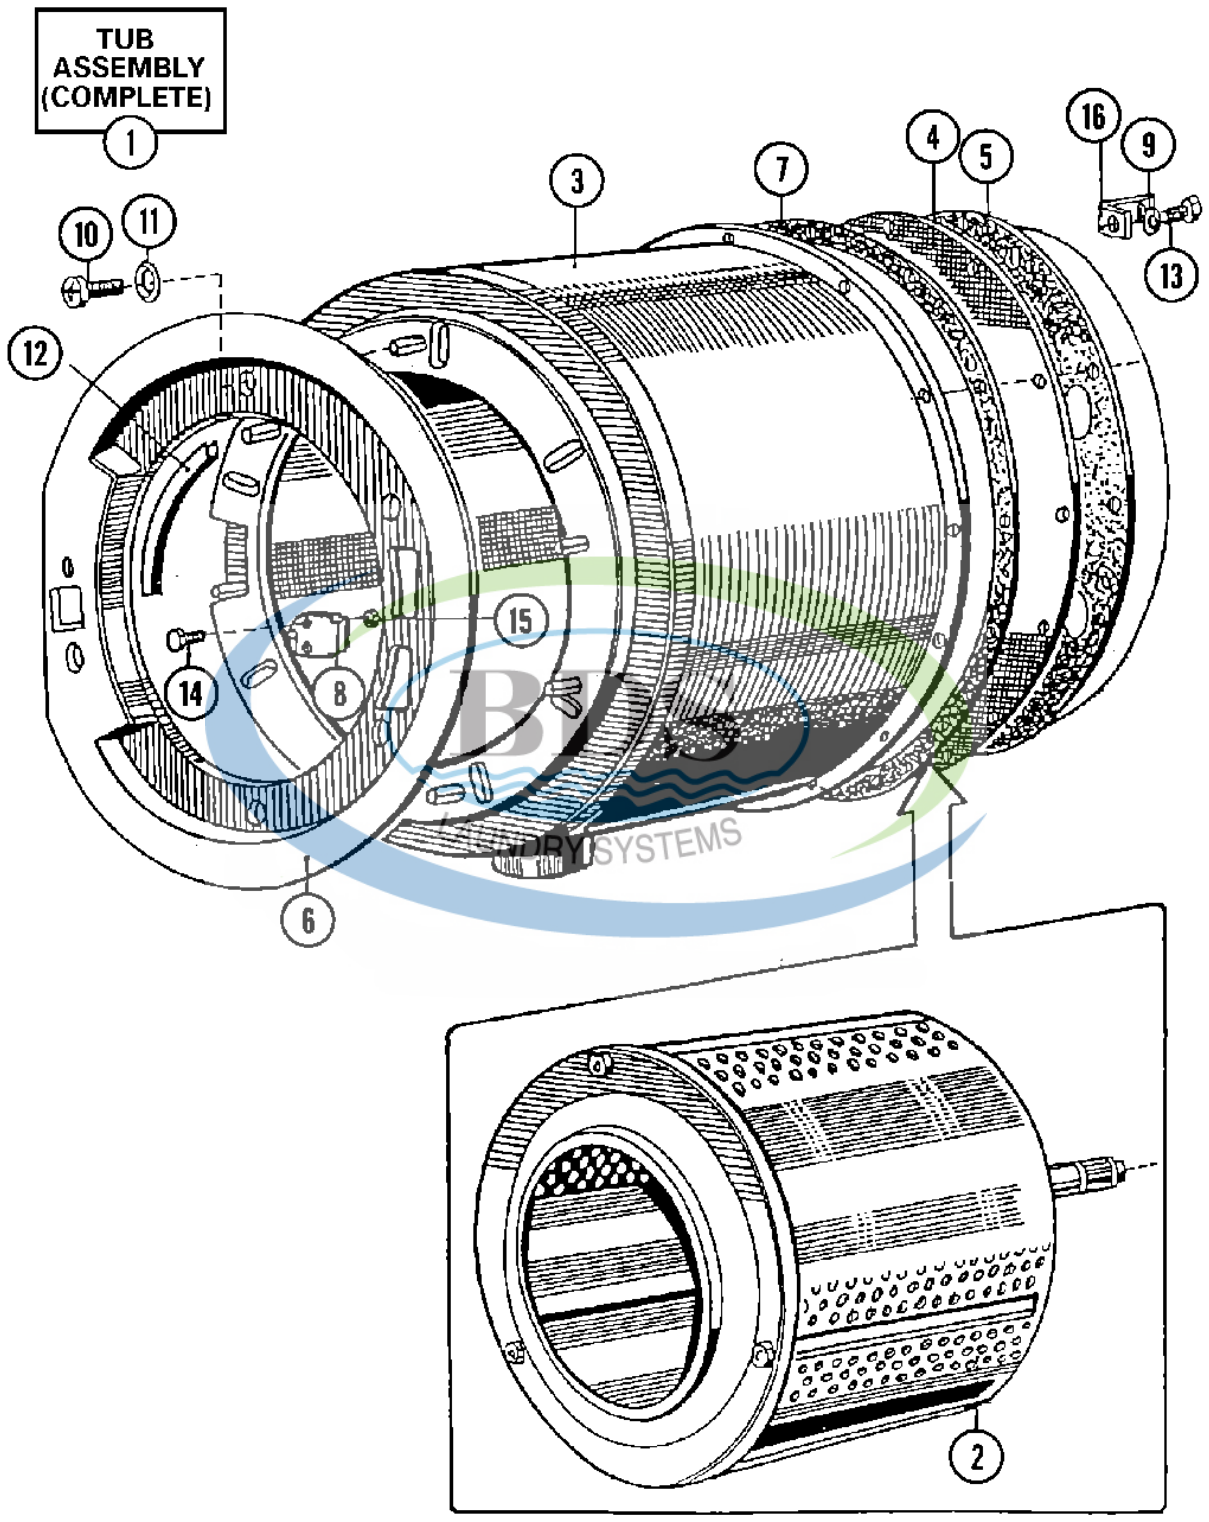

Ref #	Part Number	Qty.	Description
1	NLA	1	TUB (COMPLETE)
2	23003818	1	DRUM & SHAFT
3	NLA	1	SHELL, OUTER
4	23001194	1	BACKPLATE (STNLS STEEL)
5	23001196	1	BACKPLATE (IRON)
5	23003981	6	BEARING HOUSING STUD 14MM
6	23001198	1	SHIELD
7	23001199	1	GASKET, REAR SHELL (24 HOLES)
8	23001200	1	HINGE, MIRCO SWITCH
9	23001203	1	WASHER (DIA. 16 X 8.4 X 1.6)
10	8173901	1	SCREW (M4 X 8 STNLS STEEL)
11	23001204	1	WASHER, FINISHING (DIA. 5)
12	23002473	1	TRIM, RUBBER
13	23001205	1	BOLT (M8 X 45)
14	W10295997	1	SCREW (M4 X 16 CK)
15	NLA	1	NUT (M4)
16	23001206	1	BRACKET, MOTOR HARNESS