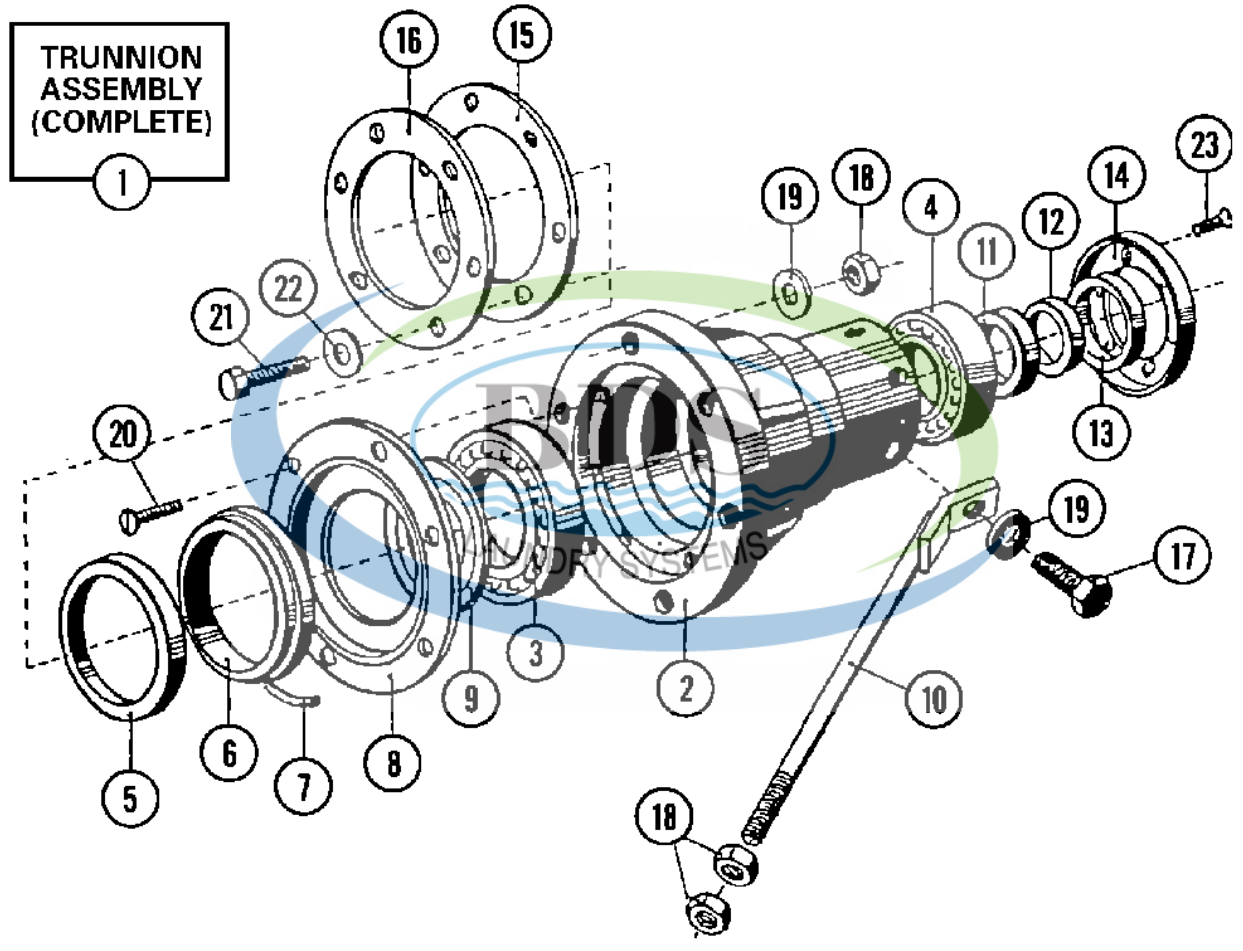

Ref #	Part Number	Qty.	Description
1	23002972	1	TRUNNION
2	23001209	1	TRUNNION (CASTING ONLY)
2	23003981	6	BEARING HOUSING STUD 14MM
3	23001210	1	BEARING, FRONT
4	23001211	1	BEARING, REAR
5	23001212	1	RING, SEAL
6	23001213	1	SEAL, WATER
7	NLA	1	O-RING
8	23001215	1	HOLDER, WATER SEAL
9	23001216	1	BEARING, SHEILD
10	NLA	1	ROD, TENSION
11	23001218	1	RING, SPACER (STNLS STEEL)
12	23004290	1	BUSHING, BRASS
13	23001220	1	SEAL, AXIAL
14	23001221	1	SEAL, AXIAL HOLDER
15	23001222	1	GASKET, RUBBER
16	23001223	1	RING, CLAMP (STNLS STEEL)
17	23001224	1	BOLT (M14 X 25)
18	23003746	1	NUT (M14)
19	23001226	1	LOCK WASHER, SPRING (M14)
20	23001372	1	SCREW (M4 X 10 STNLS STEEL)
21	23001157	1	BOLT (M6 X 12 STNLS STEEL)
22	23001228	1	RING, SEAL (DIA. 14 X 6.5 X 1)
23	23001229	1	SCREW (M6 X 10 PK)