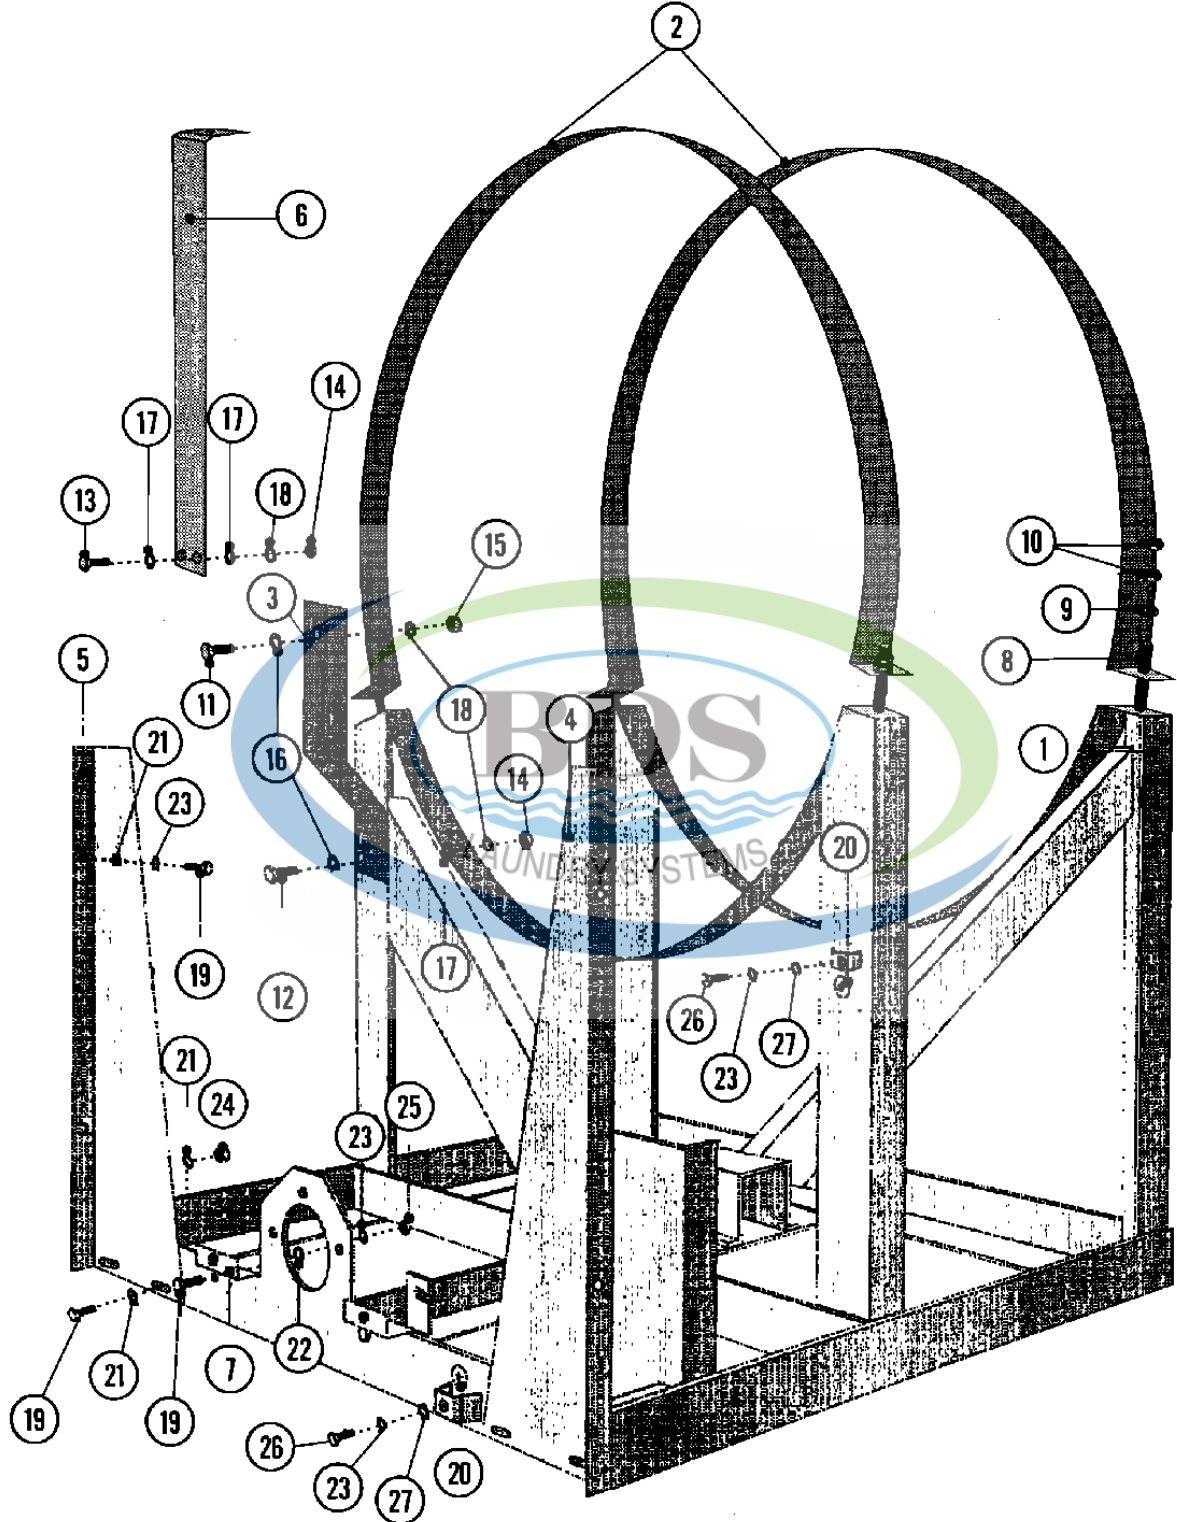

Ref #	Part Number	Qty.	Description
1	NLA	1	FRAME
2	23001297	2	CLAMP, TUB
3	23002841	1	BRACE, TUB SUPPORT
4	NLA	1	BRACKET, SUPPORT (RT-SIDE)
5	23002843	1	BRACKET, SUPPORT (LT-SIDE)
6	23002844	1	HOLDER, STEAM TUBE
7	23002845	2	CONNECTION, PART BACK PLATE
8	NLA	4	SCREW (M12X70)
8	23002931	4	SCREW (M14X50)
9	NLA	4	WASHER M14
9	23002657	4	WASHER (13)
10	23001599	8	NUT (M12)
10	23003746	8	NUT, M14
11	NLA	2	SCREW (M8X45)
12	23003765	2	BOLT (M8 X 35)
13	23001305	2	SCREW (M8 X 25)
14	23001266	4	NUT (M8)
15	23001266	2	NUT (M8)
16	23001263	4	WASHER (8.4)
17	NLA	6	WASHER (8/6)
18	NLA	6	WASHER (M8)
19	23002462	10	SCREW (M6 X 20) LU
20	NLA	2	PLATE, INDEX
21	23001309	12	WASHER (6.4) LU
22	NLA	2	WASHER (6)
23	23002425	8	WASHER (M6)
24	23001310	4	NUT
25	23003773	2	NUT (M6)
26	NLA	2	SCREW (M6X12)
27	NLA	2	WASHER (M6)