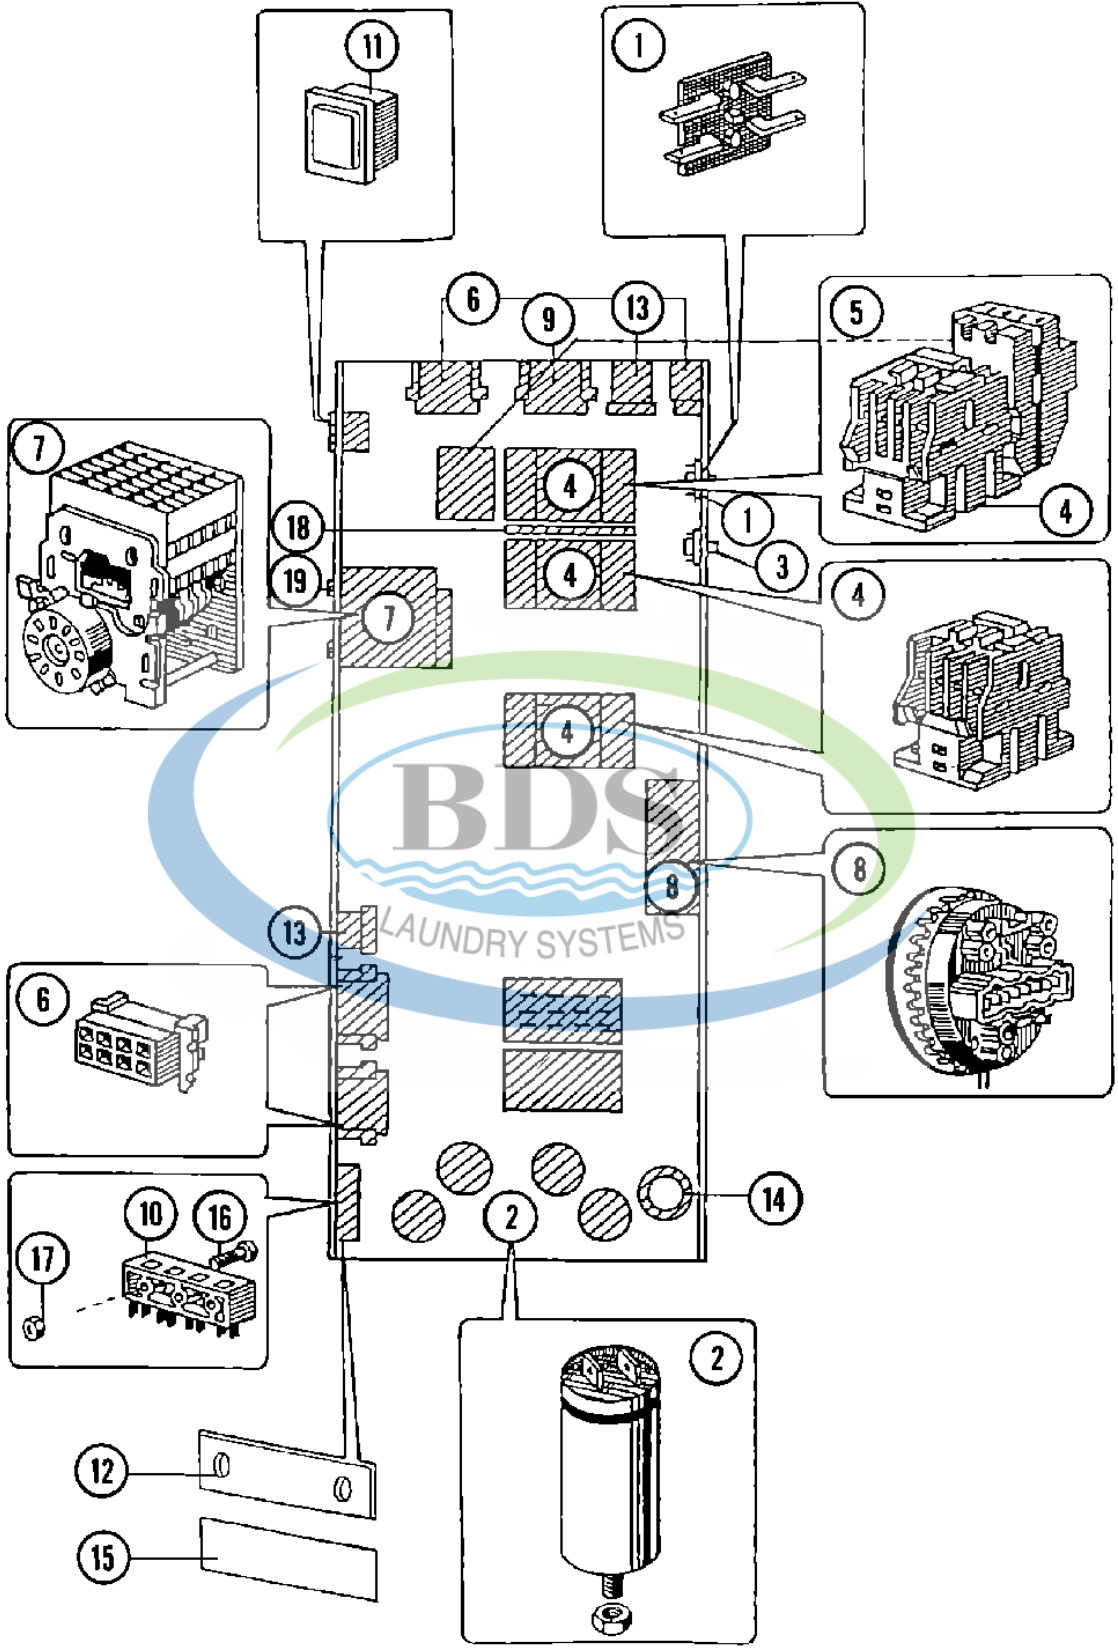

Ref #	Part Number	Qty.	Description
1	23001094	1	BRIDGE, RECTIFIER
2	23001096	1	CAPACITOR (60MF)
2	23001098	1	CAPACITOR (130MF)
3	23001099	1	SOCKET, PC BOARD
4	23003750	1	CONTACTOR (LC1-D0901 M7)
4	23003751	1	CONTACTOR (LC1-D1201 M7)
5	23003759	1	RELAY, THERMAL OVERLOAD(12-18A
5	NLA	-	RELAY, THERMAL OVERLOAD (7-10A
6	23001109	1	HOUSING, CONNECTOR (8 POLE)
7	23001110	1	TIMER, REVERSING (PR1840)
8	-----	-	SWITCH, WATER LEVEL
8	23001513	1	SWITCH, WATER LEVEL
9	23001112	1	HOUSING, CONNECTOR (6 POLE)
10	23001113	1	HOUSING, CONNECTOR (6 POLE)
11	23001114	1	SWITCH, ROCKER (PREWASH)
12	23001115	1	PAPER, INSULATION
13	23001116	1	HOUSING, CONNECTOR (4 POLE)
14	23001117	1	RING, RUBBER (DIA. 25)
15	NLA	1	STICKER, LIQUID SOAP
16	W10295997	1	SCREW (M4 X 16 CK)
17	NLA	1	NUT (M4)
18	23003762	-	MECHANICAL INTERLOCK, CONTACTO
19	23001069	1	BOLT (M4X4)
20	NLA	1	SCREW (M6 X 25)
21	23001312	1	NUT (M6)
22	23002756	1	LOCK WASHER (M6)
23	NLA	1	SERIES 15 - NO LONGER NEEDED
23	NLA	1	NET FILTER
24	23001465	1	STICKER, ELECTRICITY WARNING
25	NLA	1	STICKER
26	NLA	1	LABEL, EARTH