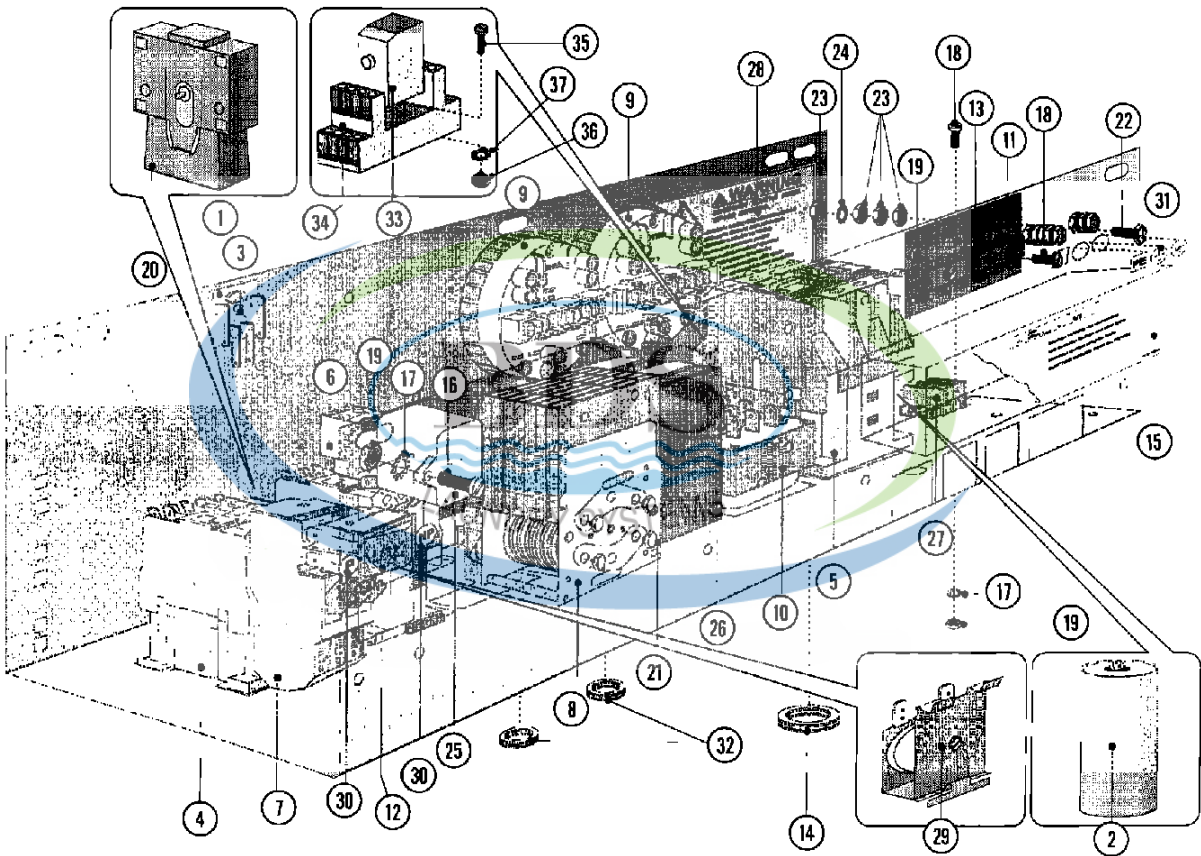

Ref #	Part Number	Qty.	Description
1	23001094	2	BRIDGE, RECTIFIER
2	23001096	3	CAPACITOR (60MF)
2	23001098	2	CAPACITOR (130MF)
3	23001099	2	PC BOARD SOCKET
4	23003750	1	CONTACTOR (LC1-D0901 M7) REVERSE CONTACTOR
4	23003751	2	CONTACTOR (LC1-D1201 M7) SPIN CONTACTOR
5	23003752	1	CONTACTOR (LC1-D1801 M7)
5	23001103	1	CONTACTOR (LC1-D3201 M7)
5	23001340	1	CONTACTOR (LC1-D4011)
6	23001104	1	AUXILIARY CONTACT (1NO-1NC)
7	23003761	1	RELAY, THERMAL OVERLOAD (9-13A)
7	23001106	1	RELAY, THERMAL OVERLOAD (4-6A)
7	NLA	1	RELAY, THERMAL OVERLOAD (7-10A)
7	23003757	1	RELAY, OVERLOAD (LR2-D1312)
8	23001110	1	TIMER, REVERSING (PR1840)
9	23001513	1	SWITCH, WATER LEVEL
9		1	
9		1	
10	23002460	1	THERMOSTAT (4 TEMP)
11	23002154	1	BOARD, TERMINAL (6 POLES)
12	23001114	1	ROCKER SWITCH, PREWASH/NO PREW
13	23001115	1	INSULATION PAPER
14	23001117	1	RING, RUBBER (DIA. 25)
15	NLA	1	STICKER, LIQUID SOAP
16	NLA	4	SCREW (M4X10)
17	NLA	4	WASHER (4)
18	NLA	4	SCREW (M4X16)
19	23001014	6	NUT(M4)
20	23003762	1	MECHANICAL INTERLOCK, CONTACTO
21	23001069	4	SCREW (M4X4)
22	23002806	3	SCREW (M6X25)
23	NLA	9	NUT (M6)
24	23002425	3	WASHER (M6)
25	NLA	2	MEMBER, RC
26	23003734	1	TRANSFORMER, CONTROL CIRCUIT
27	NLA	1	CONNECTOR
28	23001465	1	STICKER, ELECTRICITY WARNING
29	NLA	1	BUZZER
30	NLA	1	STICKER
31	NLA	2	LABEL, EARTH
32	23001138	2	BUSHING, CABLE PASSAGE
33	23002956	1	SCHRACH, RELAY
34	23002957	1	BASE, RELAY
35	23002906	2	SCREW (M3X25)
36	23002958	2	NUT M3
37	NLA	2	LOCK WASHER (M3)