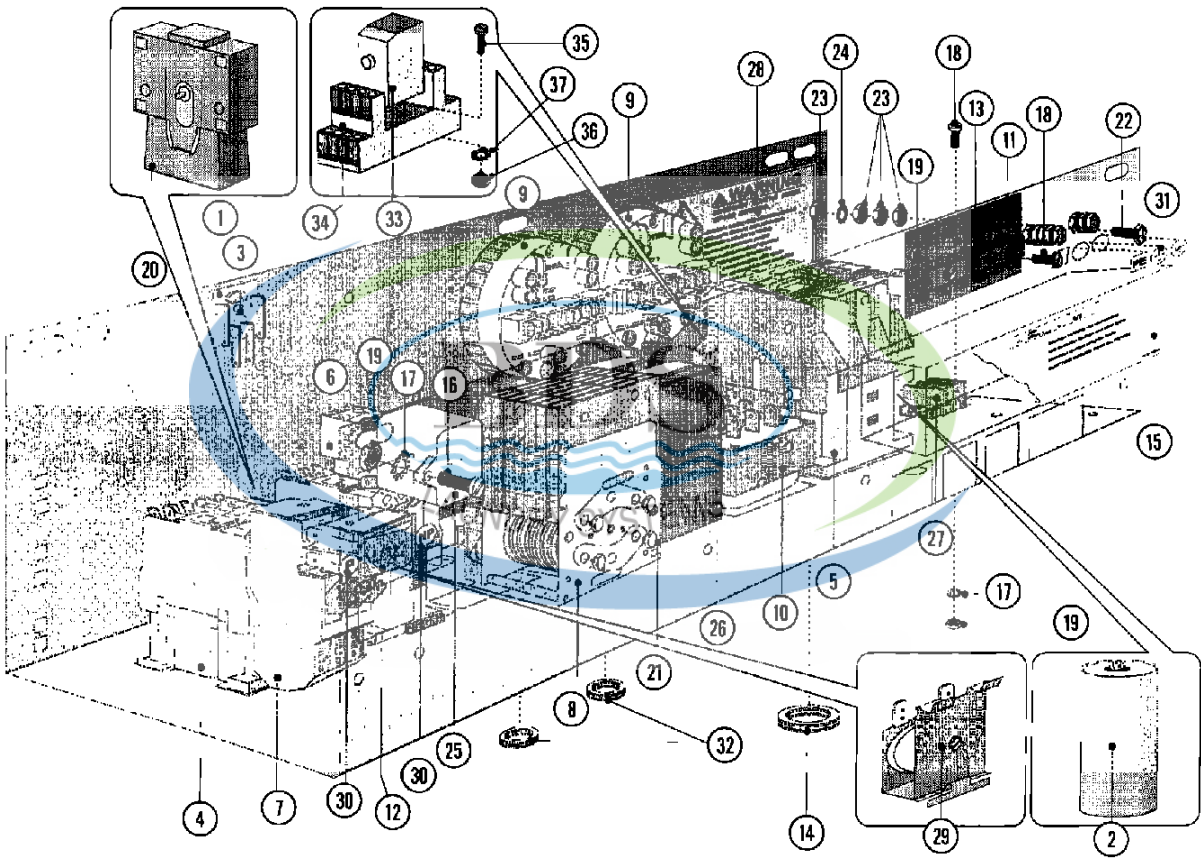

Ref #	Part Number	Qty.	Description
1	23001094	2	BRIDGE, RECTIFIER
2	23001096	3	CAPACITOR (60MF)
2	23001098	2	CAPACITOR (130MF)
3	23001099	2	PC BOARD SOCKET
4	23003750	1	CONTACTOR (LC1-D0901 M7) REVERSE CONTACTOR
4	23003751	2	CONTACTOR (LC1-D1201 M7) SPIN CONTACTOR
5	23003752	1	CONTACTOR (LC1-D1801 M7)
5	23001103	1	CONTACTOR (LC1-D3201 M7)
5	23001340	1	CONTACTOR (LC1-D4011)
6	23001104	1	AUXILIARY CONTACT (1NO-1NC)
7	23003761	1	RELAY, THERMAL OVERLOAD (9-13A)
7	23001106	1	RELAY, THERMAL OVERLOAD (4-6A)
7	NLA	1	RELAY, THERMAL OVERLOAD (7-10A)
7	23003757	1	RELAY, OVERLOAD (LR2-D1312)
8	23001110	1	TIMER, REVERSING (PR1840)
9	23001513	1	SWITCH, WATER LEVEL
9		1	
9		1	
10	23002460	1	THERMOSTAT (4 TEMP)
11	23002154	1	BOARD, TERMINAL (6 POLES)
12	23001114	1	ROCKER SWITCH, PREWASH/NO PREW
13	23001115	1	INSULATION PAPER
14	23001117	1	RING, RUBBER (DIA. 25)
15	NLA	1	STICKER, LIQUID SOAP
16	NLA	4	SCREW (M4X10)
17	NLA	4	WASHER (4)
18	NLA	4	SCREW (M4X16)
19	23001014	6	NUT(M4)
20	23003762	1	MECHANICAL INTERLOCK, CONTACTO
21	23001069	4	SCREW (M4X4)
22	23002806	3	SCREW (M6X25)
23	NLA	9	NUT (M6)
24	23002425	3	WASHER (M6)
25	NLA	2	MEMBER, RC
26	23003734	1	TRANSFORMER, CONTROL CIRCUIT
27	NLA	1	CONNECTOR
28	23001465	1	STICKER, ELECTRICITY WARNING
29	NLA	1	BUZZER
30	NLA	1	STICKER
31	NLA	2	LABEL, EARTH
32	23001138	2	BUSHING, CABLE PASSAGE
33	23002956	1	SCHRACH, RELAY
34	23002957	1	BASE, RELAY
35	23002906	2	SCREW (M3X25)
36	23002958	2	NUT M3
37	NLA	2	LOCK WASHER (M3)