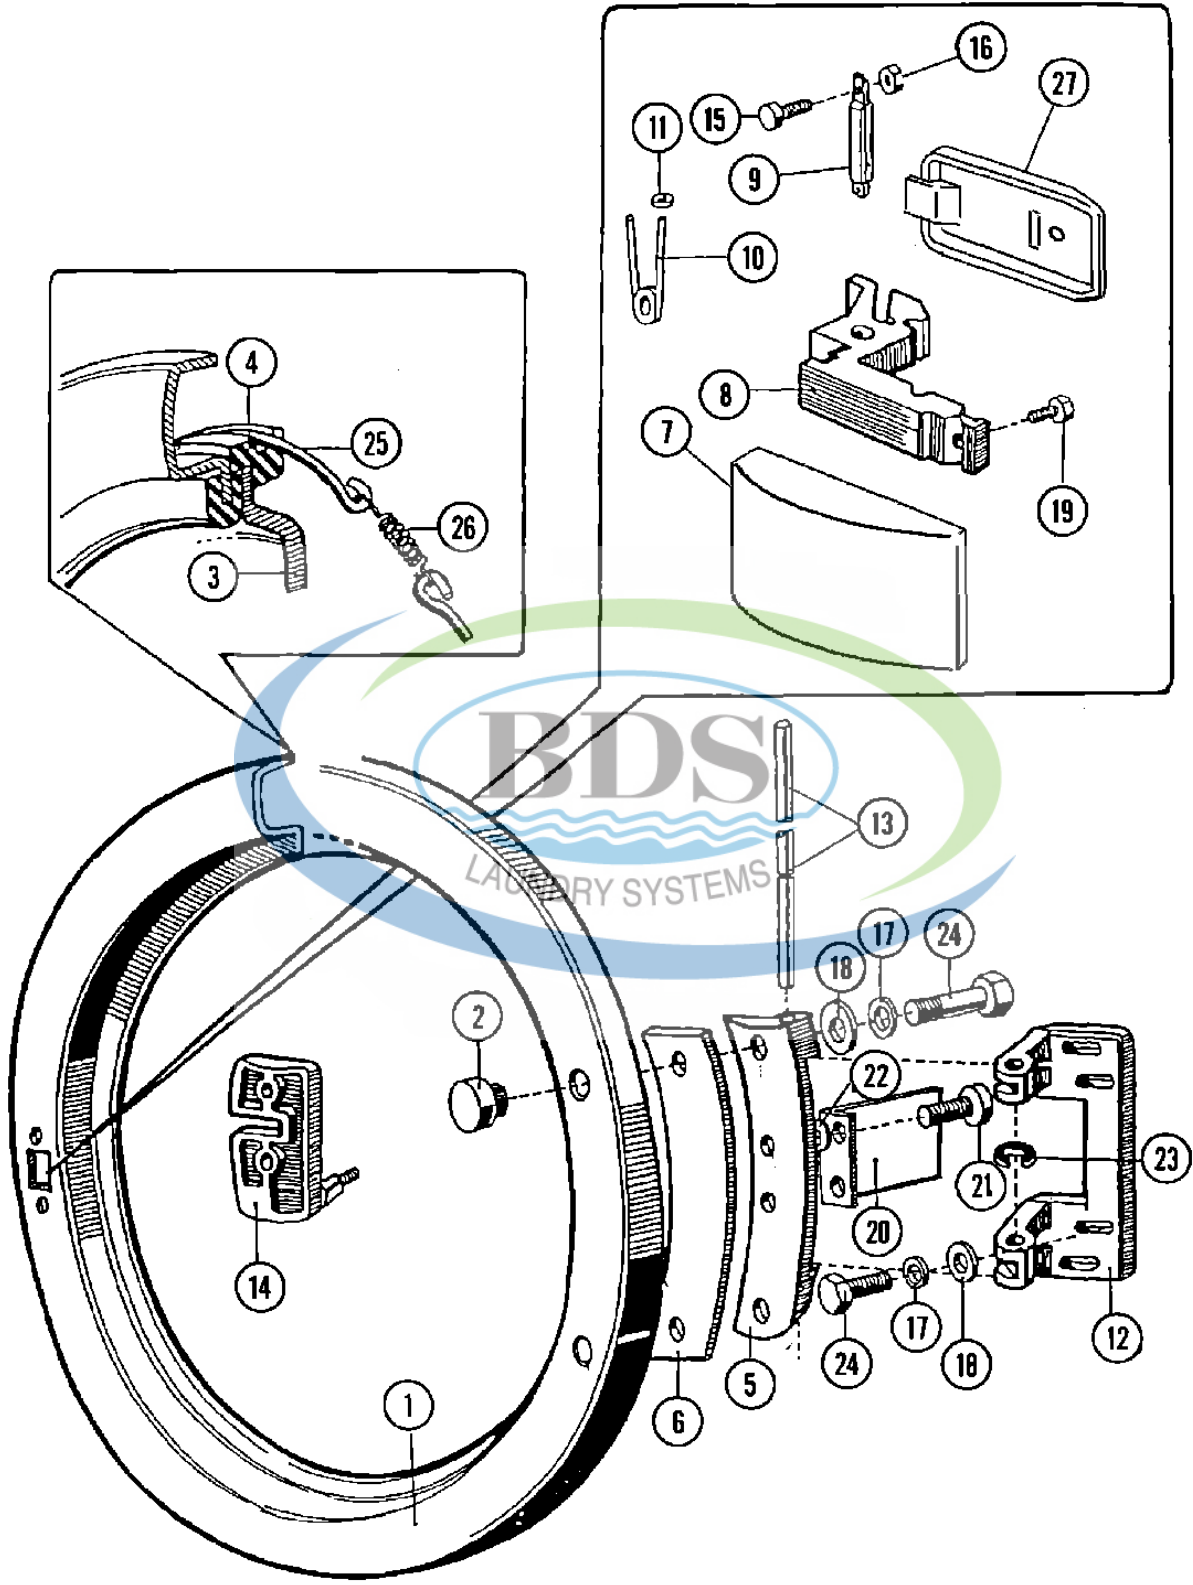

Ref #	Part Number	Qty.	Description
1	23001161	1	RING, DOOR
2	23001162	1	NUT, ORNAMENTAL (STNLS STEEL)
3	23001163	1	GLASS, DOOR
4	23001164	1	GASKET, DOOR GLASS
5	23001165	1	PLATE, HINGE
6	23001166	1	SHIM, HINGE PLATE
7	12001889	1	HANDLE, DOOR
7	-----	1	
7	-----	1	
7	-----	1	
8	23003634	1	LEVER, DOOR
8	NLA	1	LEVER, HANDLE
9	23001168	1	SHAFT, LEVER
10	23001169	1	SPRING, HANDLE LEVER
11	NLA	1	SPEEDNUT (M3)
11	23001170	1	FASTENER, SPRING (DIA. 3.2)
12	23001171	1	BASE, HINGE
13	23001172	1	SHAFT, DOOR HINGE
14	23001173	1	HANDLE, LEVER PLATE
15	23001175	1	SCREW (M6X20 STNLS STEEL)
15	23002937	1	SCREW (M6X26)
16	NLA	1	NUT (M6 STNLS STEEL)
17	23001158	1	SPRING, LOCKWASHER (M6)
18	23001608	1	WASHER (DIA. 14X8.6X1 STNLS)LU
19	8173901	1	SCREW (M4X10 STNLS STEEL)
20	23001178	1	MICROSWITCH, ACTIVATING PLATE
21	23001179	1	SCREW (M4X10 STNLS STEEL)
22	NLA	1	WASHER (DIA. 10X5.3X1)
23	23001181	1	RING, RETAINING (DIA. 8)
24	23001182	1	BOLT (M6X16 STNLS STEEL)
25	23001185	1	DOORSEAL, TENSION RING
26	23001186	1	DOORSRING, TENSION SPRING