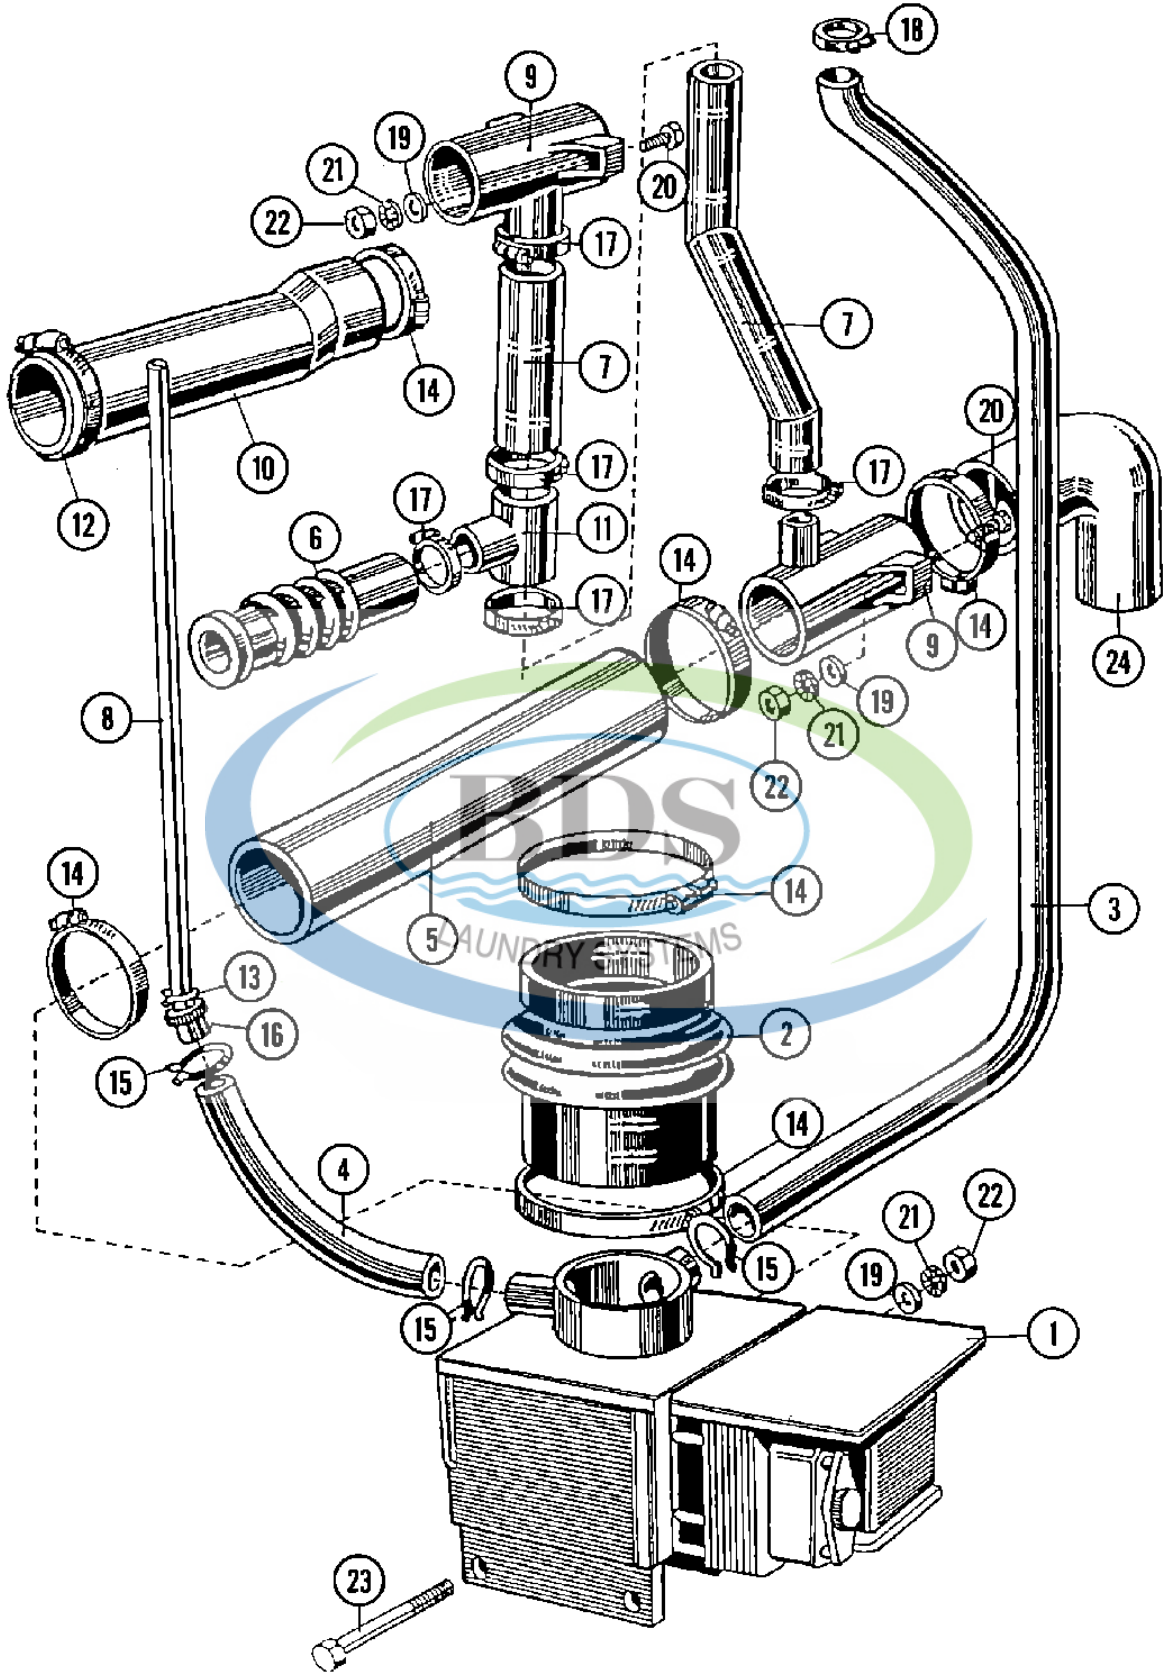

Ref #	Part Number	Qty.	Description
1	23001244	1	VALVE, DRAIN (240V-50/60HZ)
1	NLA	1	MOTOR, DRAIN (240V)
2	23001245	1	HOSE, TUB
3	23001246	1	HOSE, BOTTOM FILL
4	23001247	1	HOSE, AIR DOME (30 CM)
5	23001249	1	HOSE, DRAIN
6	23001250	1	HOSE, AIR VENT
7	23001251	1	HOSE, OVERFLOW
8	23001252	1	HOSE, WATER LEVEL SWITCH
9	23001253	1	TEE, DRAIN
10	23004241	1	AIR VENT HOSE, SOAP BOX
11	NLA	1	TEE, OVERFLOW HOSE
12	34001289	1	CLAMP, HOSE (60-80)
13	596669	1	CLAMP, CORBIN (A5.5)
14	696392	1	CLAMP, HOSE (70-90)
15	23001259	1	CLAMP, CORBIN (A17.5)
16	23001260	1	BUSHING, AIR DOME HOSE
17	616099	1	CLAMP, HOSE (32-50)
18	23001262	1	CLAMP, HOSE (20-32)
19	23001263	1	WASHER (8.4)
20	NLA	1	BOLT M8X20
21	23001265	1	WASHER (8)
22	23001266	1	NUT (M8)
23	NLA	1	BOLT (M8 X 120)
24	23002015	1	HOSE, DRAIN (90 DIA.)