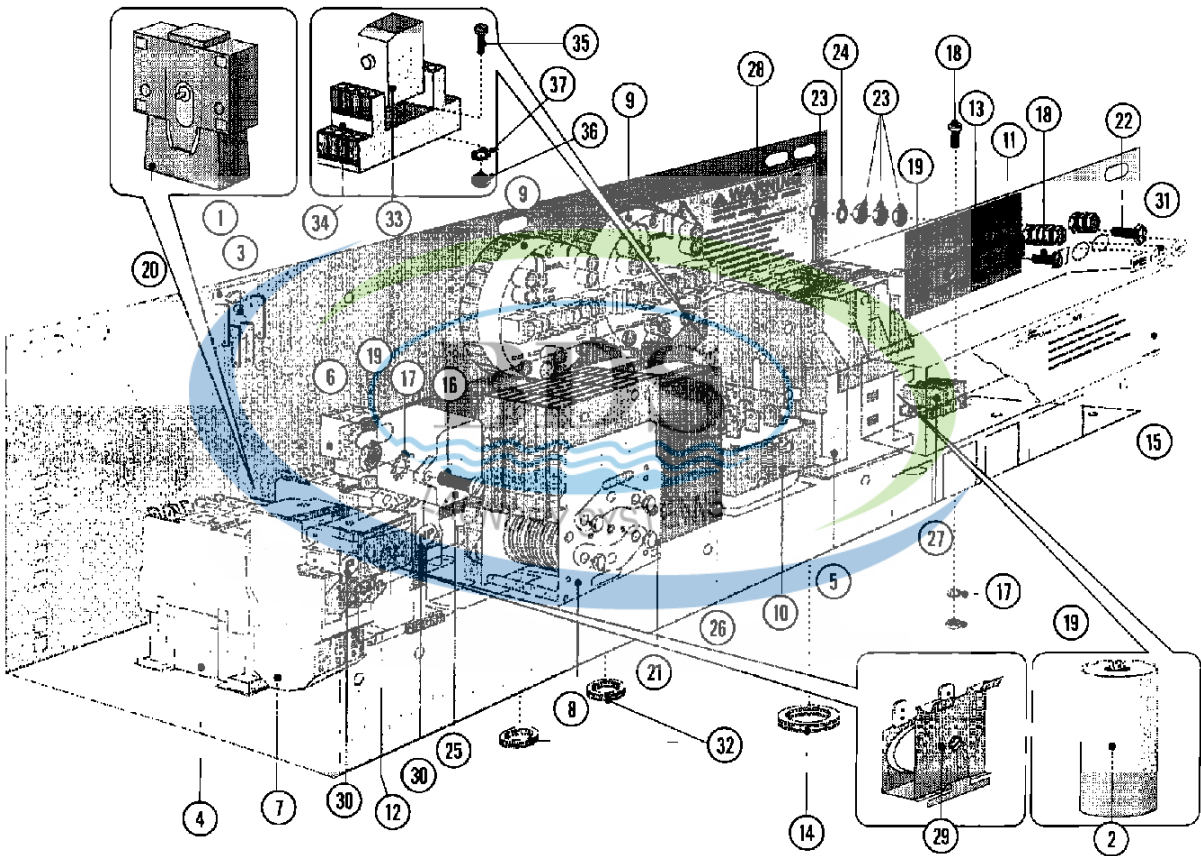

Ref #	Part Number	Qty.	Description
1	23001094	2	BRIDGE, RECTIFIER
2	23001096	3	CAPACITOR (60MF)
2	23001098	2	CAPACITOR (130MF)
3	23001099	2	PC BOARD SOCKET
4	23003750	1	CONTACTOR (LC1-D0901 M7) REVERSE CONTACTOR
4	23003751	2	CONTACTOR (LC1-D1201 M7) SPIN CONTACTOR
5	23003752	1	CONTACTOR (LC1-D1801 M7)
5	23001103	1	CONTACTOR (LC1-D3201 M7)
5	23001340	1	CONTACTOR (LC1-D4011)
6	23001104	1	AUXILIARY CONTACT (1NO-1NC)
7	23003761	1	RELAY, THERMAL OVERLOAD (9-13A)
7	23001106	1	RELAY, THERMAL OVERLOAD (4-6A)
7	NLA	1	RELAY, THERMAL OVERLOAD (7-10A)
7	23003757	1	RELAY, OVERLOAD (LR2-D1312)
8	23001110	1	TIMER, REVERSING (PR1840)
9	23001513	1	SWITCH, WATER LEVEL
9		1	
9		1	
10	23002460	1	THERMOSTAT (4 TEMP)
11	23002154	1	BOARD, TERMINAL (6 POLES)
12	23001114	1	ROCKER SWITCH, PREWASH/NO PREW
13	23001115	1	INSULATION PAPER
14	23001117	1	RING, RUBBER (DIA. 25)
15	NLA	1	STICKER, LIQUID SOAP
16	NLA	4	SCREW (M4X10)
17	NLA	4	WASHER (4)
18	NLA	4	SCREW (M4X16)
19	23001014	6	NUT(M4)
20	23003762	1	MECHANICAL INTERLOCK, CONTACTO
21	23001069	4	SCREW (M4X4)
22	23002806	3	SCREW (M6X25)
23	NLA	9	NUT (M6)
24	23002425	3	WASHER (M6)
25	NLA	2	MEMBER, RC
26	23003734	1	TRANSFORMER, CONTROL CIRCUIT
27	NLA	1	CONNECTOR
28	23001465	1	STICKER, ELECTRICITY WARNING
29	NLA	1	BUZZER
30	NLA	1	STICKER
31	NLA	2	LABEL, EARTH
32	23001138	2	BUSHING, CABLE PASSAGE
33	23002956	1	SCHRACH, RELAY
34	23002957	1	BASE, RELAY
35	23002906	2	SCREW (M3X25)
36	23002958	2	NUT M3
37	NLA	2	LOCK WASHER (M3)