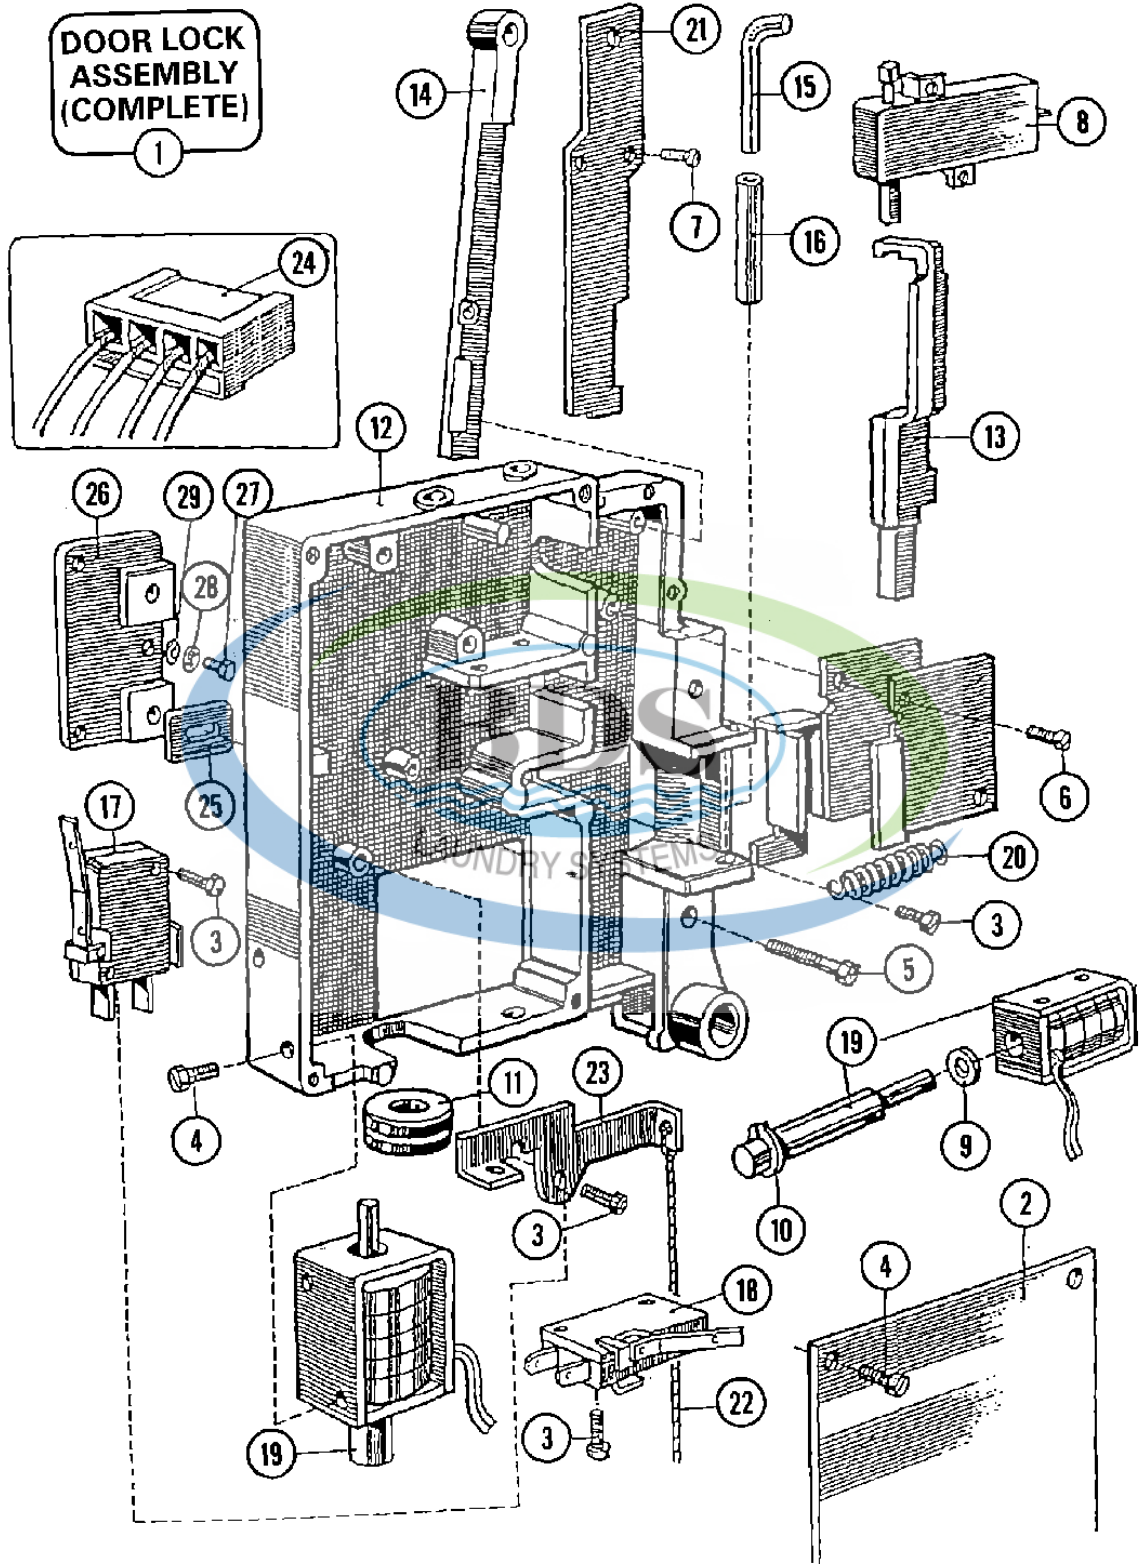

Ref #	Part Number	Qty.	Description
1	23003679	1	DOORLOCK (COMPLETE-220V 50/60)
2	23001130	1	PLATE, COVER (STNLS STEEL)
3	23001131	1	SCREW (M3 X 14 CROSS RECESSED)
4	23001132	1	SCREW (M3 X 4 CROSS RECESSED)
5	23001133	1	SCREW (M5 X 25 STNLS STEEL)
6	23001070	1	SCREW (M4X10)
7	23001134	1	BOLT (M3 X 6)
8	23001135	1	BIMETAL, ACTUATOR (230V)
9	23001136	1	WASHER (DIA. 5.1 X 3.3 X 0.1)
10	23001137	1	RING, RETAINING (G10)
11	23001138	1	BUSHING, CABLE PASSAGE
12	NLA	1	HOUSING, DOOR LOCK
13	23001140	1	BAR, LOCKING
14	23001141	1	BAR, HANDLE LATCH
15	23001142	4	RETAINER, LOCK TUBE (DIA.4X45)
16	23001143	1	TUBE, LOCK (DIA. 4X23.5 STNLS)
17	23001144	1	MICROSWITCH, LEVER (SHORT)
18	23001145	1	MICROSWITCH, LEVER (LONG)
19	23001146	1	COIL (240V)
19	23001147	1	COIL (120V)
20	23002900	1	COIL SPRING, HANDLE LATCH BAR
21	23001149	1	LEAF SPRING, LATCH BAR
22	23001152	1	CORD, EMERGENCY OPENING
23	23001153	1	LEVER, EMERGENCY OPENING
24	23001154	1	WIRING HARNESS, DOORLOCK (OPL)
25	23001368	1	SHIM
26	23001156	1	SPACER, LOCK
27	23001157	1	BOLT (M6 X 12 STNLS STEEL)
28	23001158	1	SPRING, LOCKWASHER (M6)
29	23001608	1	WASHER (DIA. 14X8.6X1 STNLS)LU