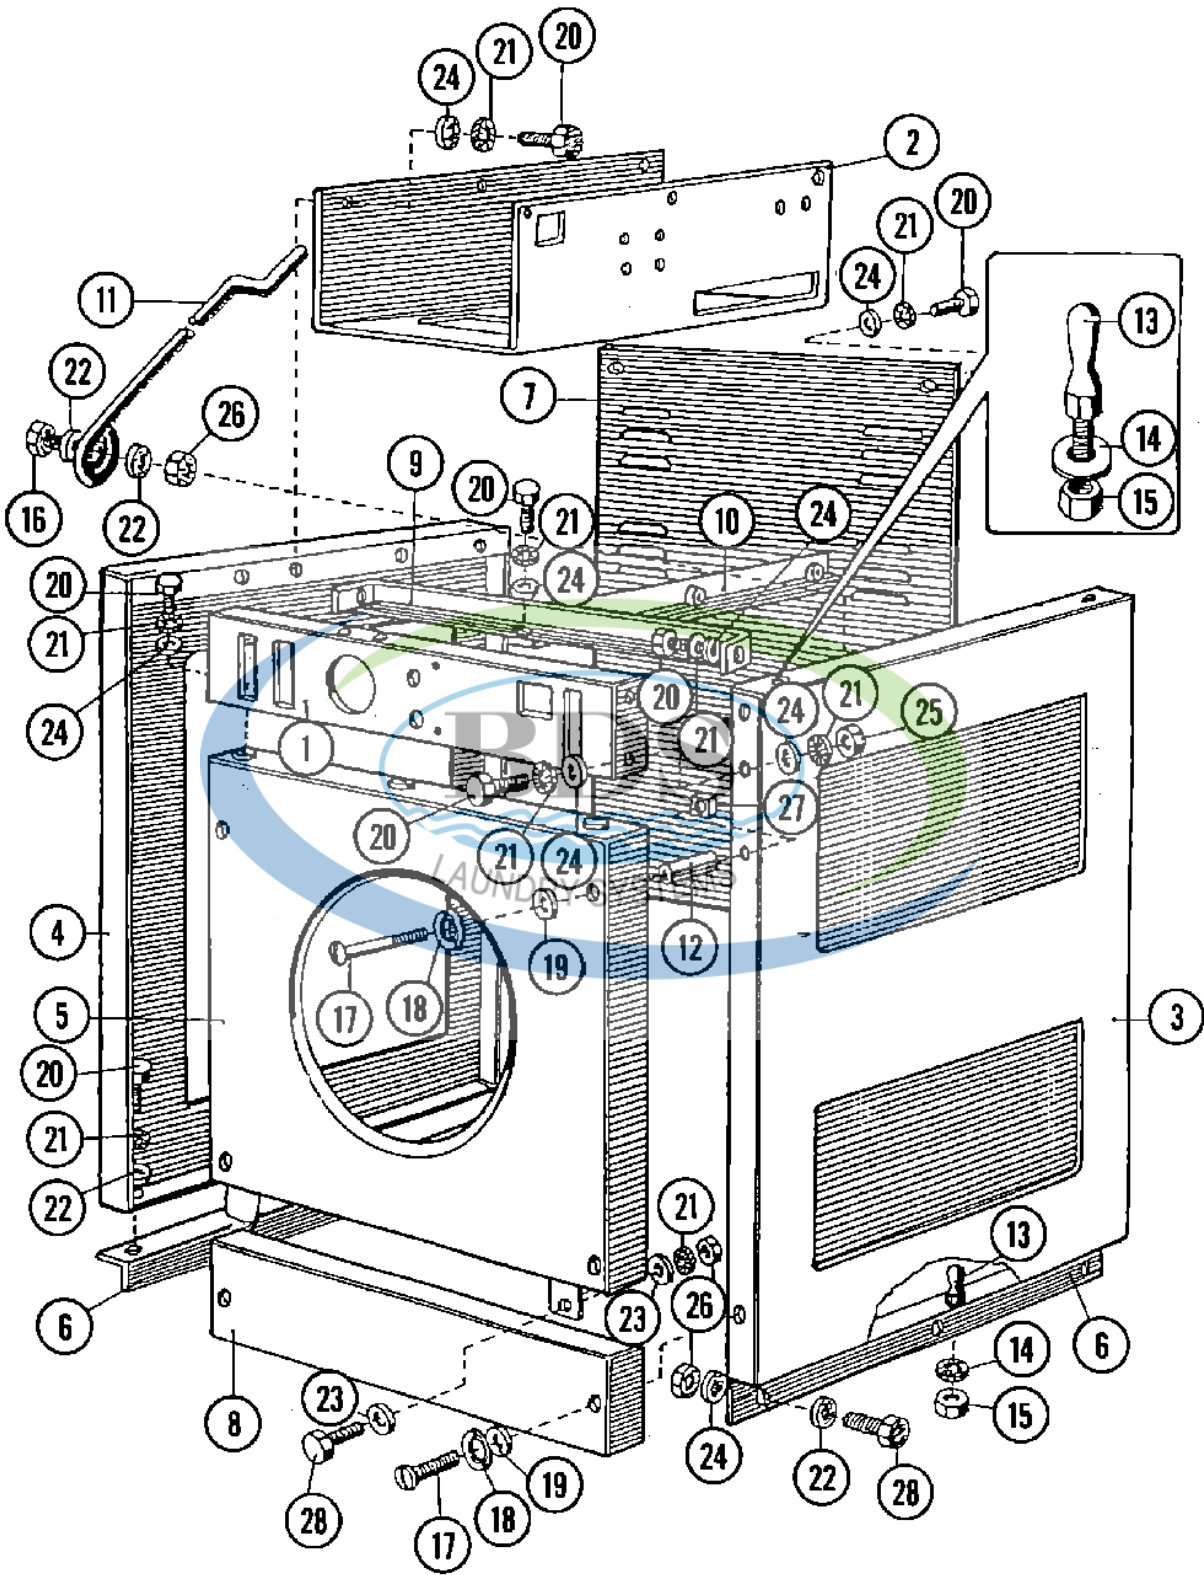

CL058TIF

Ref #	Part Number	Qty.	Description
1	23003814	1	PANEL, CONTROL
1	23003814	1	PANEL, CONTROL
2	23003725	1	FACIA (50)
2	23003725	1	FACIA, CONTROL PAENL MFR25
3	NLA	1	SENSOR, OPTIC
4	NLA	4	BRACKET, SUPPORT (RT-SIDE)
5	23002950	4	WASHER, LOCK (M4)
6	NLA	4	NUT (M4)
7	23002884	1	VAULT, COIN (SINGLE) LU
7	23003644	1	COIN DROP
7	23003975	1	VAULT, COIN MFR35/50
8	23003656	1	SWITCH, COIN BOX
9	23004485	1	WASHER, LOCK
10	23003645	1	HOLDER
11	23003646	1	BUTTONS, ROW OF 3
12	23003647	1	SWITCH, MEMBRANE
13	23003648	4	TUBE
14	M0282005	8	LOCKNUT, WASHERED
15	NLA	4	SCREW (M4X8)
16	NLA	1	CONTROL BOARD
17	NLA	4	TUBE
18	W10131114	1	COVER, DISPLAY LU
19	23001145	1	MICROSWITCH, LONG LEVER
20	23003652	2	SCREW, SWITCH
21	23003653	2	TUBE
22	23003654	2	WASHER (M3)
23	23002958	2	NUT M3

Ref #	Part Number	Qty.	Description
1	23001039	1	PLATE, BACK-UP (COIN METER)
1	NLA	-	PLATE, BACK-UP (OPL)
2	NLA	1	TRAY, ELEC. COMPONENTS
3	NLA	1	PANEL, SIDE (RT)
4	23001319	1	PANEL, SIDE (LT)
5	23001320	1	PANEL, FRONT (SS)COIN
6	NLA	1	PANEL, SUPPORT (LT)
6	23001324	1	(RT)
7	23002856	1	PANEL (REAR)
8	23001326	1	PANEL, ACCESS (LWR)
9	23001327	1	BEAM, CROSS
10	23001329	1	BRACE
11	NLA	1	SUPPORT ROD, TOP PANEL
12	23002860	1	SPACER, PANEL
13	23001332	1	PIN, SRV
14	23004485	1	LOCK WASHER (M5) LU
15	W10244602	1	NUT (M5) LU
16	NLA	1	BOLT (M6X25)
17	23003478	1	SCREW (M6 X 50)
18	23002457	1	WASHER, FINISHING
19	23002458	1	WASHER, FIBER (DIA. 15X7X3)
20	23001026	1	BOLT (M6 X 16)
21	23002756	1	LOCKWASHER (EXTERNAL TEETH M6)
22	23001309	1	WASHER (6.4) LU
23	23001309	1	WASHER (6.4) LU
24	23001027	1	WASHER (DIA. 12 X 6.5 X 1.6)
25	23003773	1	NUT (M6)
26	23001310	1	NUT, SELF LOCKING (M6)
27	NLA	1	NUT, CAGE
28	NLA	1	BOLT (M6X25)
29	23001548	1	HOLDER, CAPACITORS