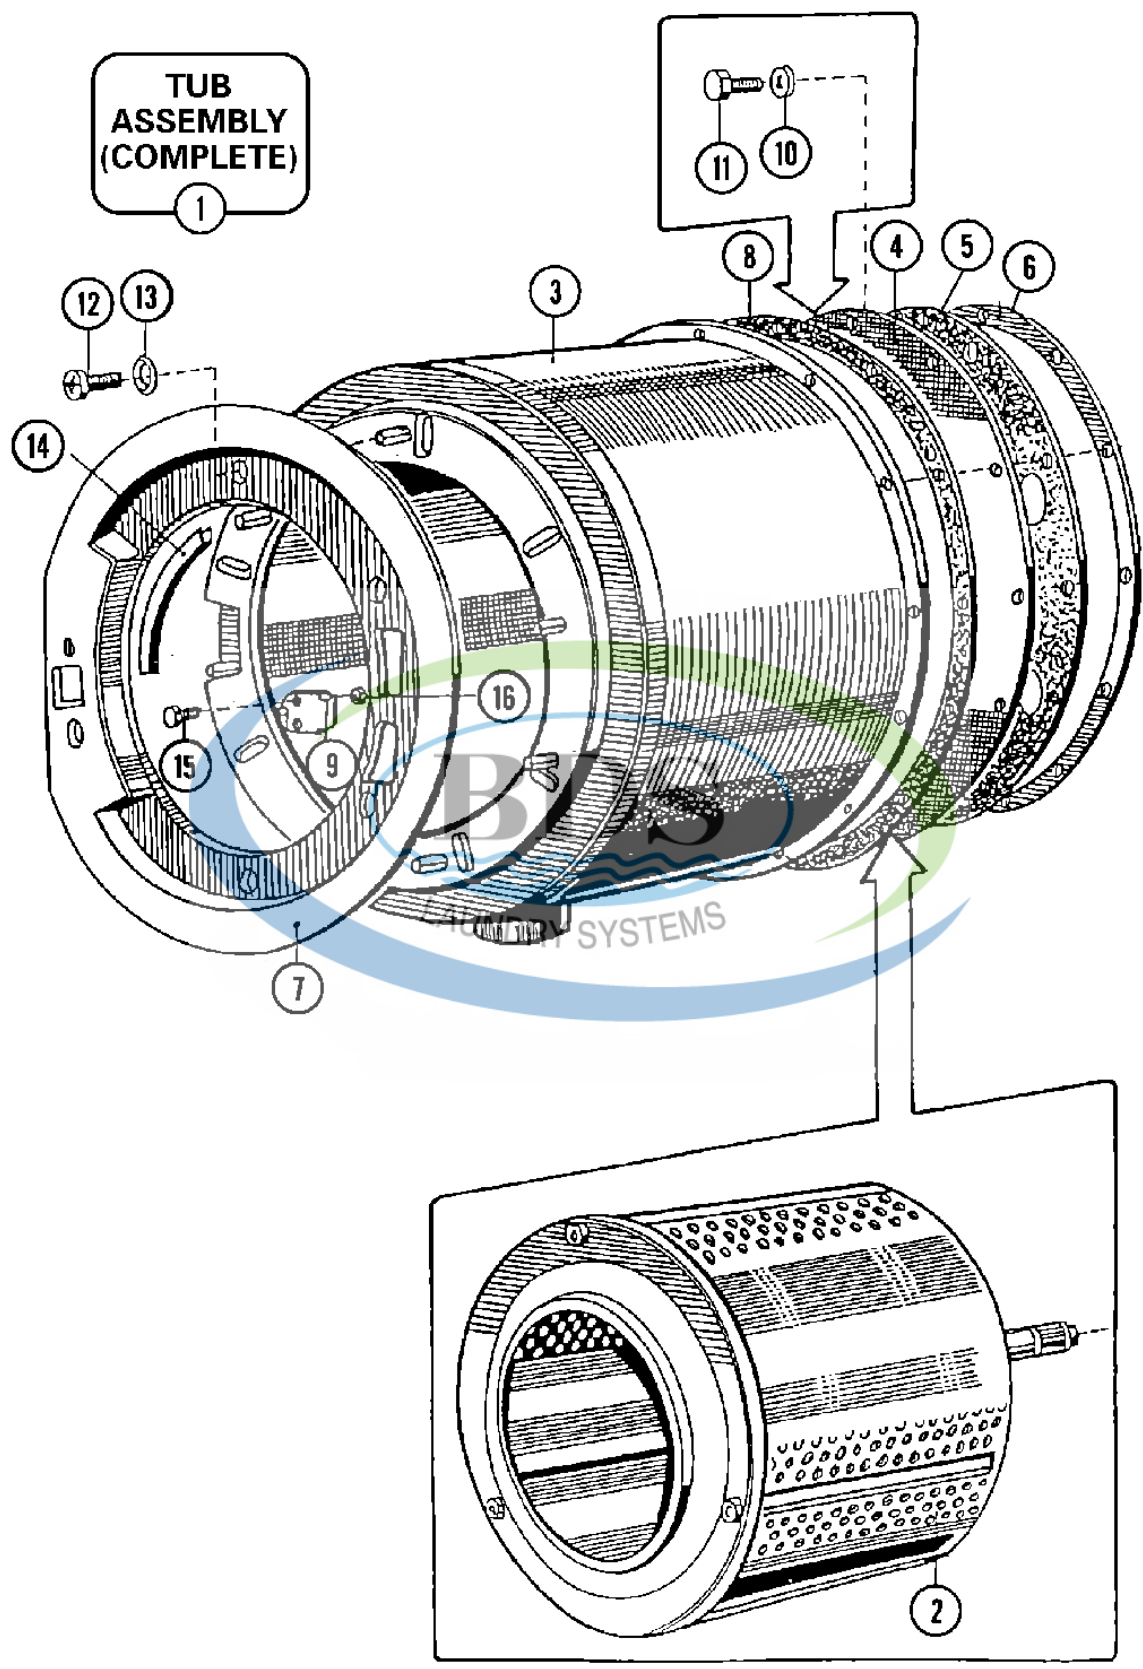

Ref #	Part Number	Qty.	Description
1	NLA	1	TUB (COMPLETE)
2	23003818	1	DRUM & SHAFT
3	NLA	1	SHELL, OUTER
4	23001194	1	BACKPLATE (STNLS STEEL)
5	23001196	1	BACKPLATE (IRON)
5	23003981	6	BEARING HOUSING STUD 14MM
6	23001198	1	SHIELD
7	23001199	1	GASKET, REAR SHELL (24 HOLES)
8	23001200	1	HINGE, MIRCO SWITCH
9	23001203	1	WASHER (DIA. 16 X 8.4 X 1.6)
10	8173901	1	SCREW (M4 X 8 STNLS STEEL)
11	23001204	1	WASHER, FINISHING (DIA. 5)
12	23002473	1	TRIM, RUBBER
13	23001205	1	BOLT (M8 X 45)
14	W10295997	1	SCREW (M4 X 16 CK)
15	NLA	1	NUT (M4)
16	23001206	1	BRACKET, MOTOR HARNESS