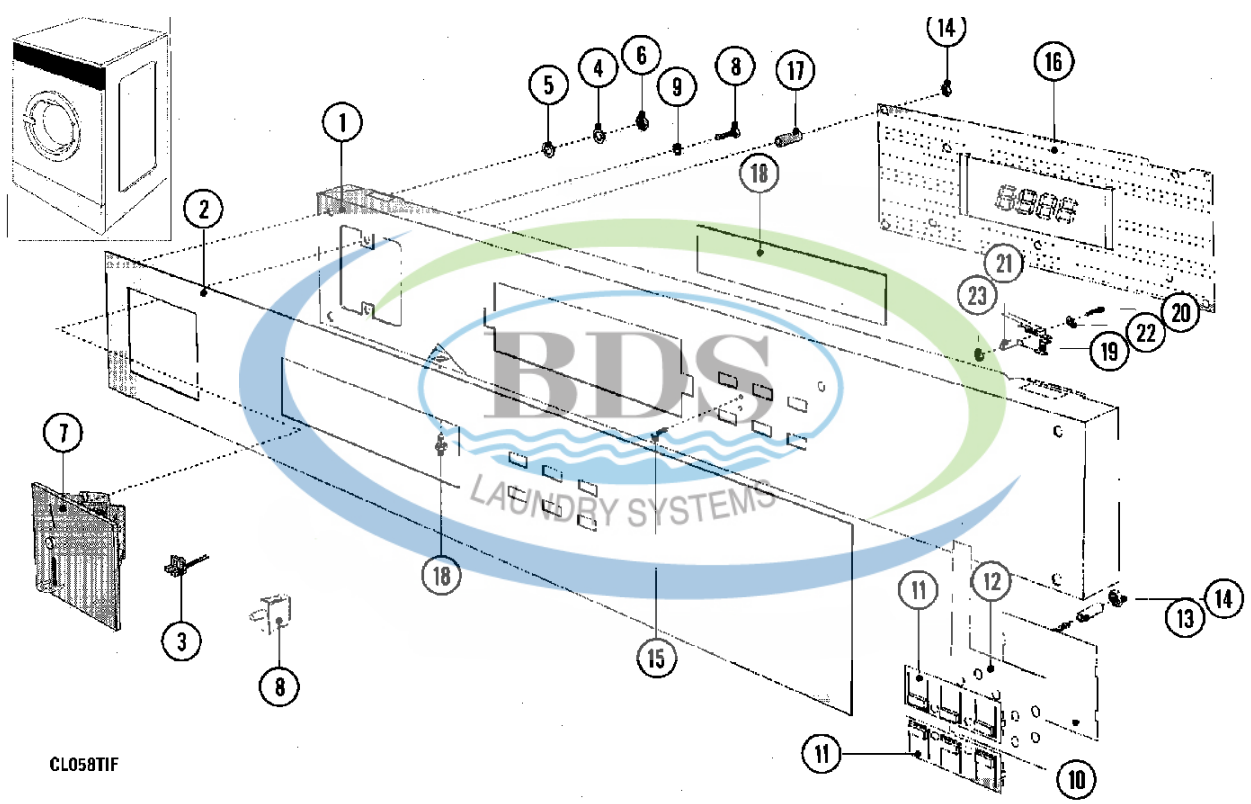

Ref #	Part Number	Qty.	Description
1	23002972	1	TRUNNION
2	23001209	1	TRUNNION (CASTING ONLY)
2	23003981	6	BEARING HOUSING STUD 14MM
3	23001210	1	BEARING, FRONT
4	23001211	1	BEARING, REAR
5	23001212	1	RING, SEAL
6	23001213	1	SEAL, WATER
7	NLA	1	O-RING
8	23001215	1	HOLDER, WATER SEAL
9	23001216	1	BEARING, SHEILD
10	NLA	1	ROD, TENSION
11	23001218	1	RING, SPACER (STNLS STEEL)
12	23004290	1	BUSHING, BRASS
13	23001220	1	SEAL, AXIAL
14	23001221	1	SEAL, AXIAL HOLDER
15	23001222	1	GASKET, RUBBER
16	23001223	1	RING, CLAMP (STNLS STEEL)
17	23001224	1	BOLT (M14 X 25)
18	23003746	1	NUT (M14)
19	23001226	1	LOCK WASHER, SPRING (M14)
20	23001372	1	SCREW (M4 X 10 STNLS STEEL)
21	23001157	1	BOLT (M6 X 12 STNLS STEEL)
22	23001228	1	RING, SEAL (DIA. 14 X 6.5 X 1)
23	23001229	1	SCREW (M6 X 10 PK)

CL058TIF

Ref #	Part Number	Qty.	Description
1	23003814	1	PANEL, CONTROL
1	23003814	1	PANEL, CONTROL
2	23003725	1	FACIA (50)
2	23003725	1	FACIA, CONTROL PAENL MFR25
3	NLA	1	SENSOR, OPTIC
4	NLA	4	BRACKET, SUPPORT (RT-SIDE)
5	23002950	4	WASHER, LOCK (M4)
6	NLA	4	NUT (M4)
7	23002884	1	VAULT, COIN (SINGLE) LU
7	23003644	1	COIN DROP
7	23003975	1	VAULT, COIN MFR35/50
8	23003656	1	SWITCH, COIN BOX
9	23004485	1	WASHER, LOCK
10	23003645	1	HOLDER
11	23003646	1	BUTTONS, ROW OF 3
12	23003647	1	SWITCH, MEMBRANE
13	23003648	4	TUBE
14	M0282005	8	LOCKNUT, WASHERED
15	NLA	4	SCREW (M4X8)
16	NLA	1	CONTROL BOARD
17	NLA	4	TUBE
18	W10131114	1	COVER, DISPLAY LU
19	23001145	1	MICROSWITCH, LONG LEVER
20	23003652	2	SCREW, SWITCH
21	23003653	2	TUBE
22	23003654	2	WASHER (M3)
23	23002958	2	NUT M3