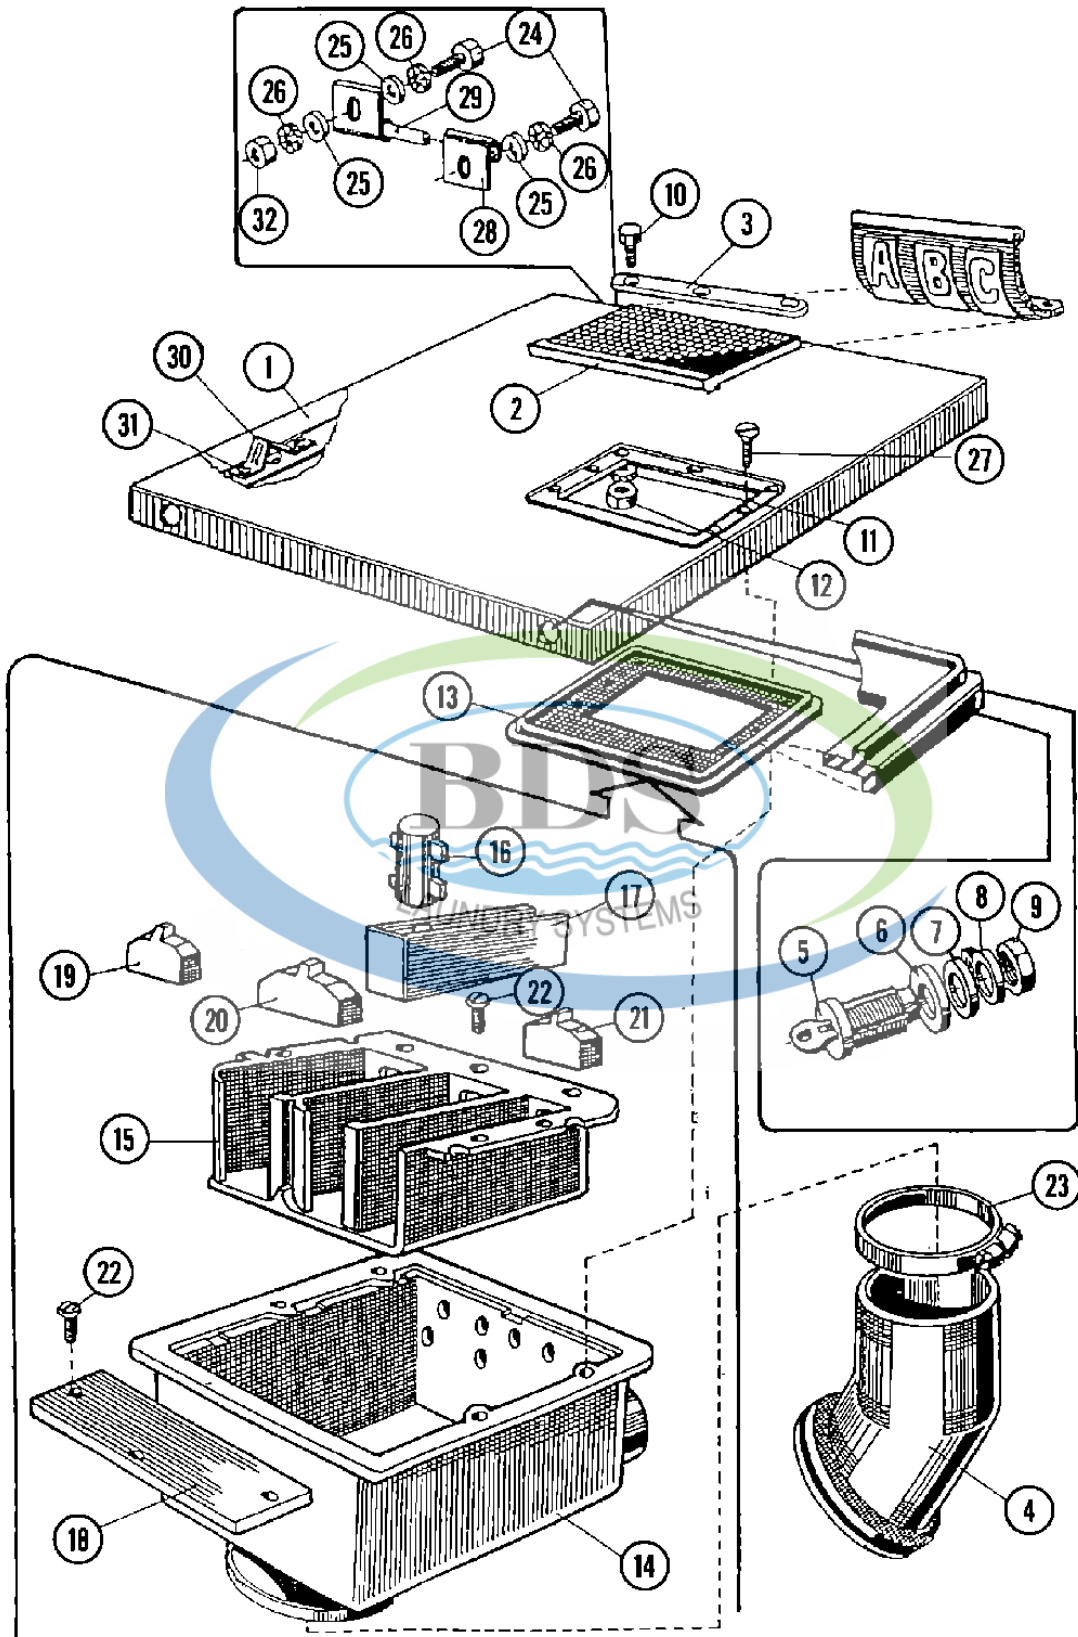

CL058TIF

Ref #	Part Number	Qty.	Description
1	23003814	1	PANEL, CONTROL
1	23003814	1	PANEL, CONTROL
2	23003725	1	FACIA (50)
2	23003725	1	FACIA, CONTROL PAENL MFR25
3	NLA	1	SENSOR, OPTIC
4	NLA	4	BRACKET, SUPPORT (RT-SIDE)
5	23002950	4	WASHER, LOCK (M4)
6	NLA	4	NUT (M4)
7	23002884	1	VAULT, COIN (SINGLE) LU
7	23003644	1	COIN DROP
7	23003975	1	VAULT, COIN MFR35/50
8	23003656	1	SWITCH, COIN BOX
9	23004485	1	WASHER, LOCK
10	23003645	1	HOLDER
11	23003646	1	BUTTONS, ROW OF 3
12	23003647	1	SWITCH, MEMBRANE
13	23003648	4	TUBE
14	M0282005	8	LOCKNUT, WASHERED
15	NLA	4	SCREW (M4X8)
16	NLA	1	CONTROL BOARD
17	NLA	4	TUBE
18	W10131114	1	COVER, DISPLAY LU
19	23001145	1	MICROSWITCH, LONG LEVER
20	23003652	2	SCREW, SWITCH
21	23003653	2	TUBE
22	23003654	2	WASHER (M3)
23	23002958	2	NUT M3

Ref #	Part Number	Qty.	Description
1	23001039	1	PLATE, BACK-UP (COIN METER)
1	NLA	-	PLATE, BACK-UP (OPL)
2	NLA	1	TRAY, ELEC. COMPONENTS
3	NLA	1	PANEL, SIDE (RT)
4	23001319	1	PANEL, SIDE (LT)
5	23001320	1	PANEL, FRONT (SS)COIN
6	NLA	1	PANEL, SUPPORT (LT)
6	23001324	1	(RT)
7	23002856	1	PANEL (REAR)
8	23001326	1	PANEL, ACCESS (LWR)
9	23001327	1	BEAM, CROSS
10	23001329	1	BRACE
11	NLA	1	SUPPORT ROD, TOP PANEL
12	23002860	1	SPACER, PANEL
13	23001332	1	PIN, SRV
14	23004485	1	LOCK WASHER (M5) LU
15	W10244602	1	NUT (M5) LU
16	NLA	1	BOLT (M6X25)
17	23003478	1	SCREW (M6 X 50)
18	23002457	1	WASHER, FINISHING
19	23002458	1	WASHER, FIBER (DIA. 15X7X3)
20	23001026	1	BOLT (M6 X 16)
21	23002756	1	LOCKWASHER (EXTERNAL TEETH M6)
22	23001309	1	WASHER (6.4) LU
23	23001309	1	WASHER (6.4) LU
24	23001027	1	WASHER (DIA. 12 X 6.5 X 1.6)
25	23003773	1	NUT (M6)
26	23001310	1	NUT, SELF LOCKING (M6)
27	NLA	1	NUT, CAGE
28	NLA	1	BOLT (M6X25)
29	23001548	1	HOLDER, CAPACITORS