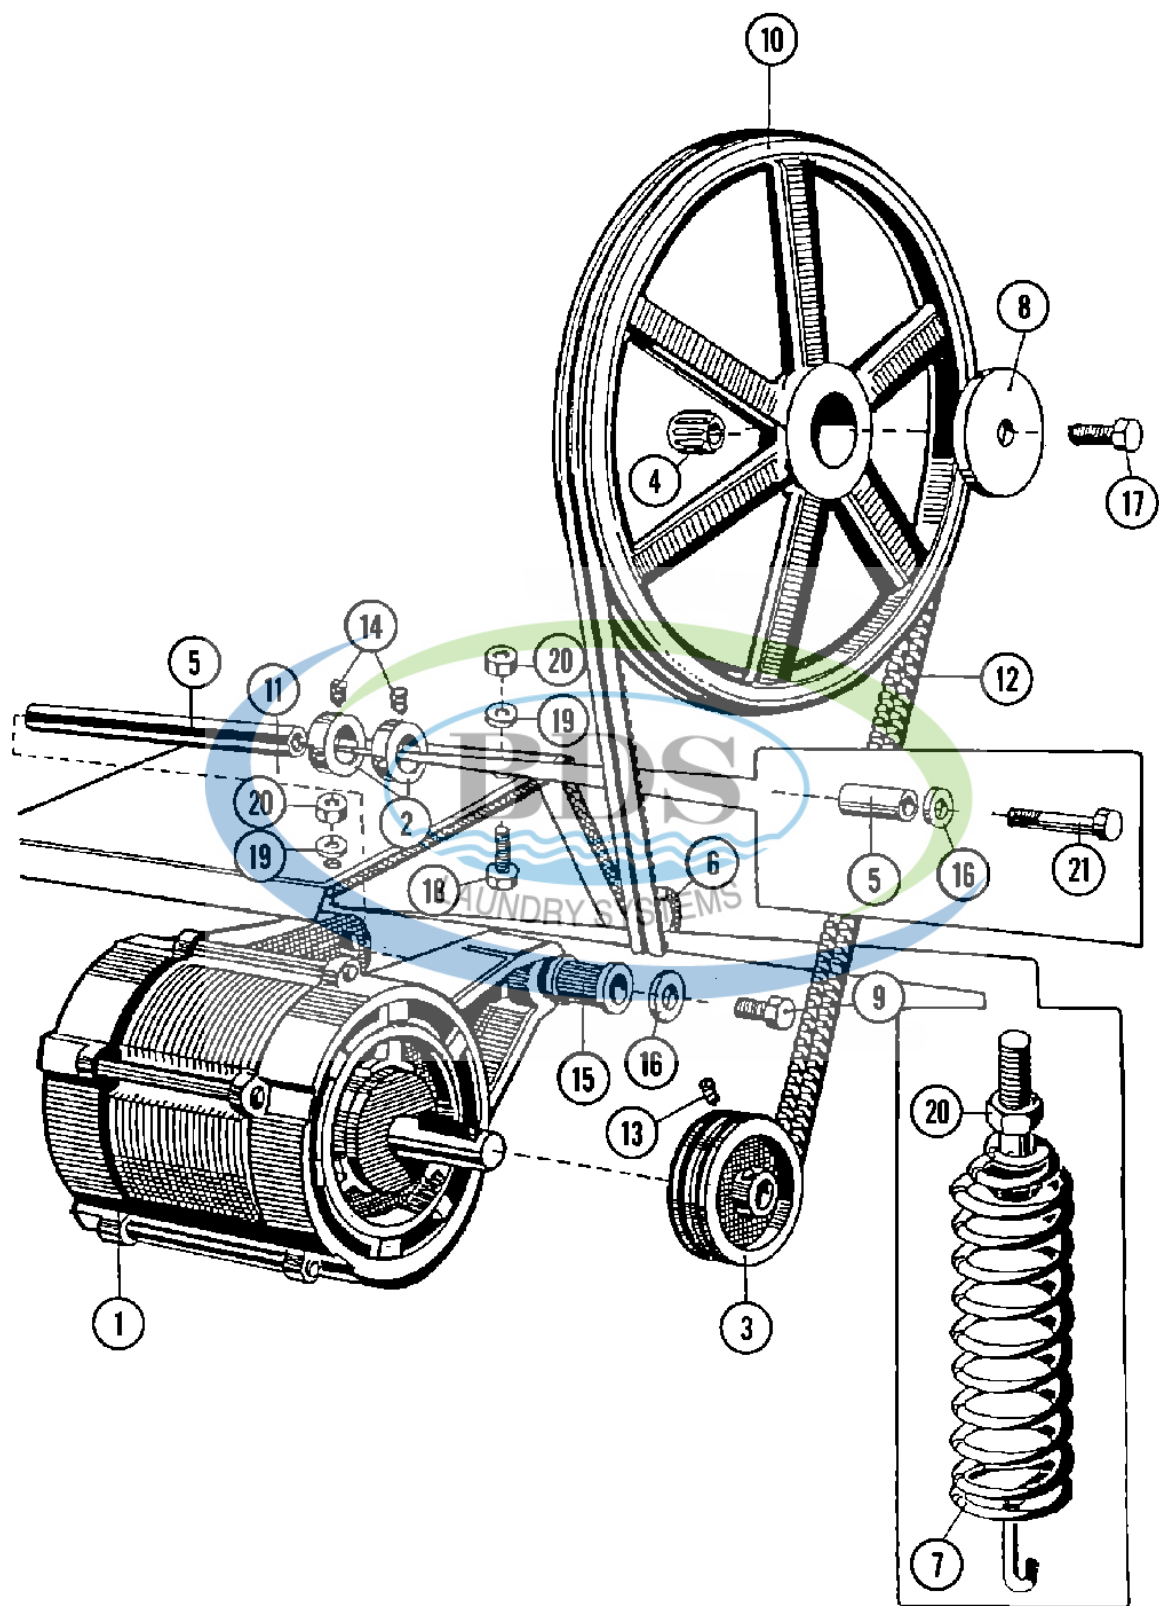

Ref #	Part Number	Qty.	Description
1	23001161	1	RING, DOOR
2	23001162	1	NUT, ORNAMENTAL (STNLS STEEL)
3	23001163	1	GLASS, DOOR
4	23001164	1	GASKET, DOOR GLASS
5	23001165	1	PLATE, HINGE
6	23001166	1	SHIM, HINGE PLATE
7	12001889	1	HANDLE, DOOR
7	-----	1	
7	-----	1	
7	-----	1	
8	23003634	1	LEVER, DOOR
8	NLA	1	LEVER, HANDLE
9	23001168	1	SHAFT, LEVER
10	23001169	1	SPRING, HANDLE LEVER
11	NLA	1	SPEEDNUT (M3)
11	23001170	1	FASTENER, SPRING (DIA. 3.2)
12	23001171	1	BASE, HINGE
13	23001172	1	SHAFT, DOOR HINGE
14	23001173	1	HANDLE, LEVER PLATE
15	23001175	1	SCREW (M6X20 STNLS STEEL)
15	23002937	1	SCREW (M6X26)
16	NLA	1	NUT (M6 STNLS STEEL)
17	23001158	1	SPRING, LOCKWASHER (M6)
18	23001608	1	WASHER (DIA. 14X8.6X1 STNLS)LU
19	8173901	1	SCREW (M4X10 STNLS STEEL)
20	23001178	1	MICROSWITCH, ACTIVATING PLATE
21	23001179	1	SCREW (M4X10 STNLS STEEL)
22	NLA	1	WASHER (DIA. 10X5.3X1)
23	23001181	1	RING, RETAINING (DIA. 8)
24	23001182	1	BOLT (M6X16 STNLS STEEL)
25	23001185	1	DOORSEAL, TENSION RING
26	23001186	1	DOORSRING, TENSION SPRING

Ref #	Part Number	Qty.	Description
1	NLA	1	MOTOR (SINGLE PHASE-240/208V)
1	23001271	-	MOTOR (THREE PHASE 240/208V)
1	23002317	1	SWITCH, CENTRIFUGAL
2	23001272	1	COLLAR, RETAINER
3	23001273	1	V-PULLEY (DIA. 53 X PZ 60HZ)
4	23001274	1	RING, TOLERANCE
5	23001275	1	ROD, MOTOR SUPPORT
6	23001278	1	TENSIONER, BELT
7	23001279	1	BELT, TENSION SPRING
8	23001281	1	WASHER (DIA. 90 X 10)
9	23001283	1	BOLT (M12 X 35)
10	23001285	1	PULLEY, BASKET (DIA. 450)
11	23001286	1	SHIELD, MOTOR
12	23001287	1	V-BELT (XPZ X 1950)
13	23001289	1	SCREW, ALLEN SET (M8 X 10)
14	23001290	1	SCREW, ALLEN SET (M6 X 6)
15	23001291	1	BUSHING, RUBBER MOTOR MOUNT
16	23001292	1	WASHER (13)
17	NLA	1	BOLT (M14 X 50)
18	NLA	1	BOLT M8X20
19	23001265	1	WASHER (8)
20	23001266	1	NUT (M8)
21	23001294	1	BOLT (M12 X 70)