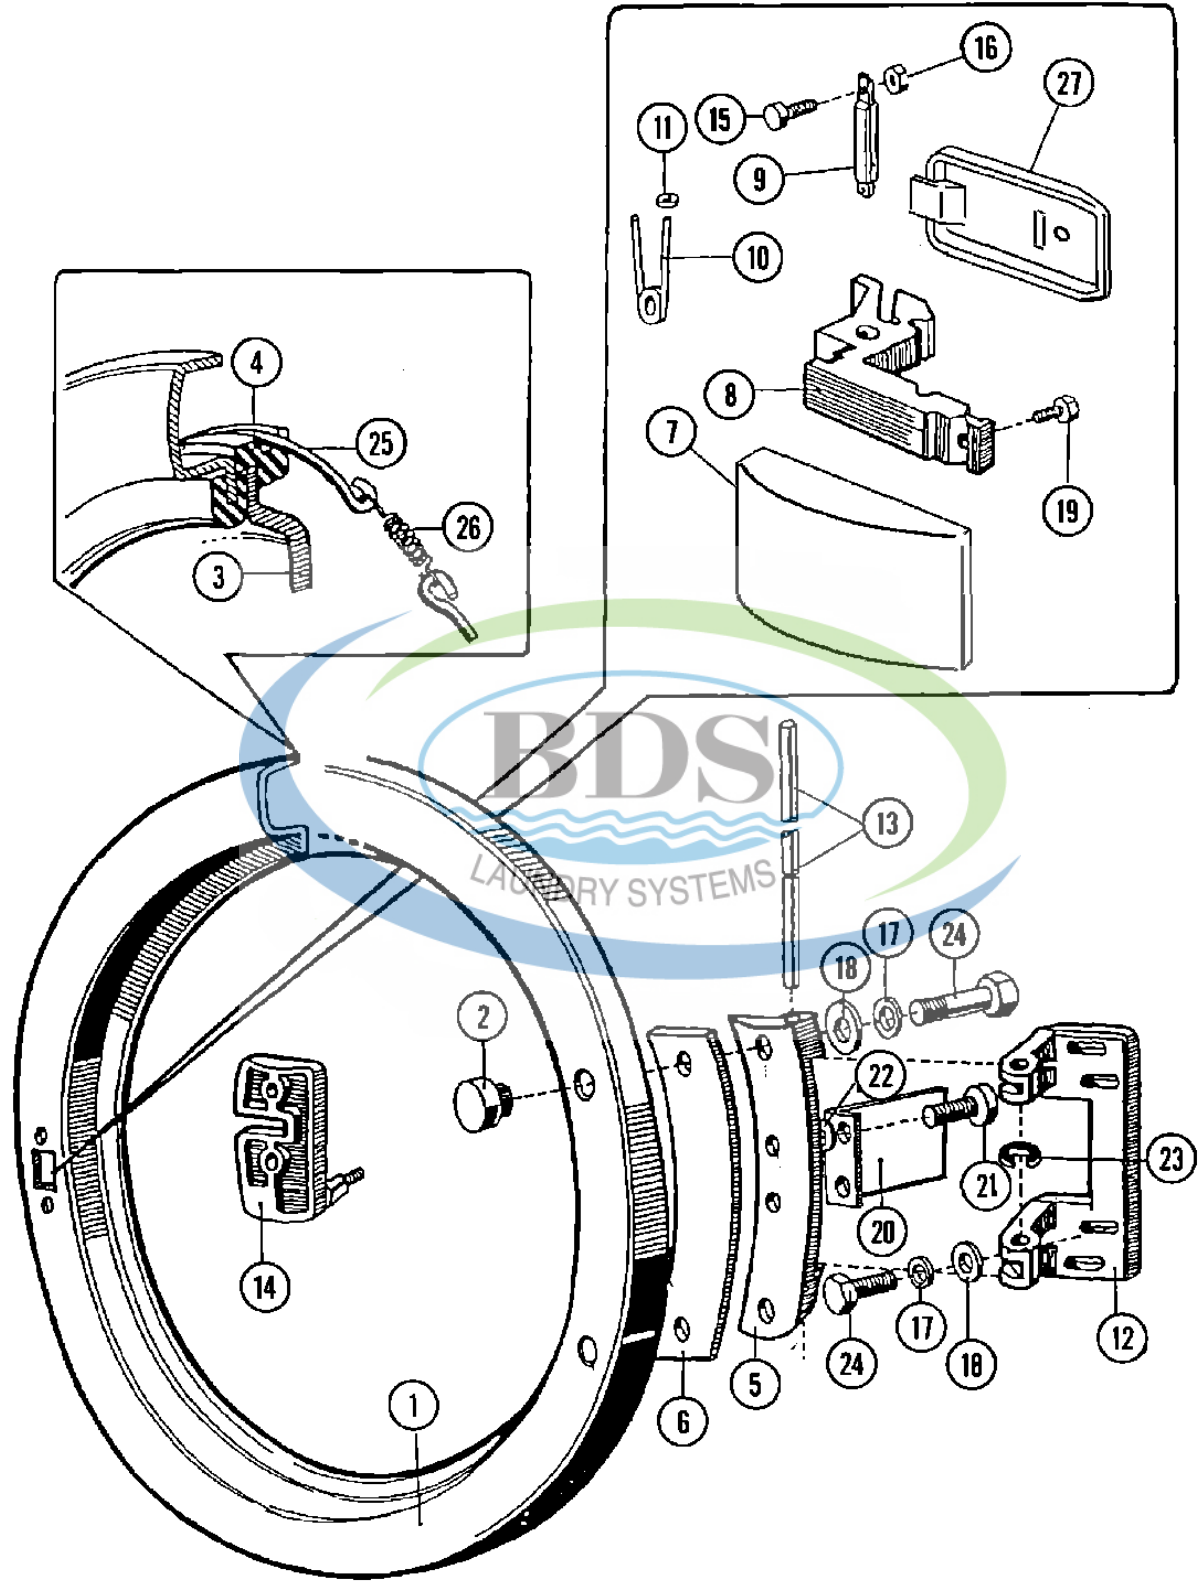

Ref #	Part Number	Qty.	Description
1	23001161	1	RING, DOOR
2	23001162	1	NUT, ORNAMENTAL (STNLS STEEL)
3	23001163	1	GLASS, DOOR
4	23001164	1	GASKET, DOOR GLASS
5	23001165	1	PLATE, HINGE
6	23001166	1	SHIM, HINGE PLATE
7	12001889	1	HANDLE, DOOR
7	-----	1	
7	-----	1	
7	-----	1	
8	23003634	1	LEVER, DOOR
8	NLA	1	LEVER, HANDLE
9	23001168	1	SHAFT, LEVER
10	23001169	1	SPRING, HANDLE LEVER
11	NLA	1	SPEEDNUT (M3)
11	23001170	1	FASTENER, SPRING (DIA. 3.2)
12	23001171	1	BASE, HINGE
13	23001172	1	SHAFT, DOOR HINGE
14	23001173	1	HANDLE, LEVER PLATE
15	23001175	1	SCREW (M6X20 STNLS STEEL)
15	23002937	1	SCREW (M6X26)
16	NLA	1	NUT (M6 STNLS STEEL)
17	23001158	1	SPRING, LOCKWASHER (M6)
18	23001608	1	WASHER (DIA. 14X8.6X1 STNLS)LU
19	8173901	1	SCREW (M4X10 STNLS STEEL)
20	23001178	1	MICROSWITCH, ACTIVATING PLATE
21	23001179	1	SCREW (M4X10 STNLS STEEL)
22	NLA	1	WASHER (DIA. 10X5.3X1)
23	23001181	1	RING, RETAINING (DIA. 8)
24	23001182	1	BOLT (M6X16 STNLS STEEL)
25	23001185	1	DOORSEAL, TENSION RING
26	23001186	1	DOORSRING, TENSION SPRING